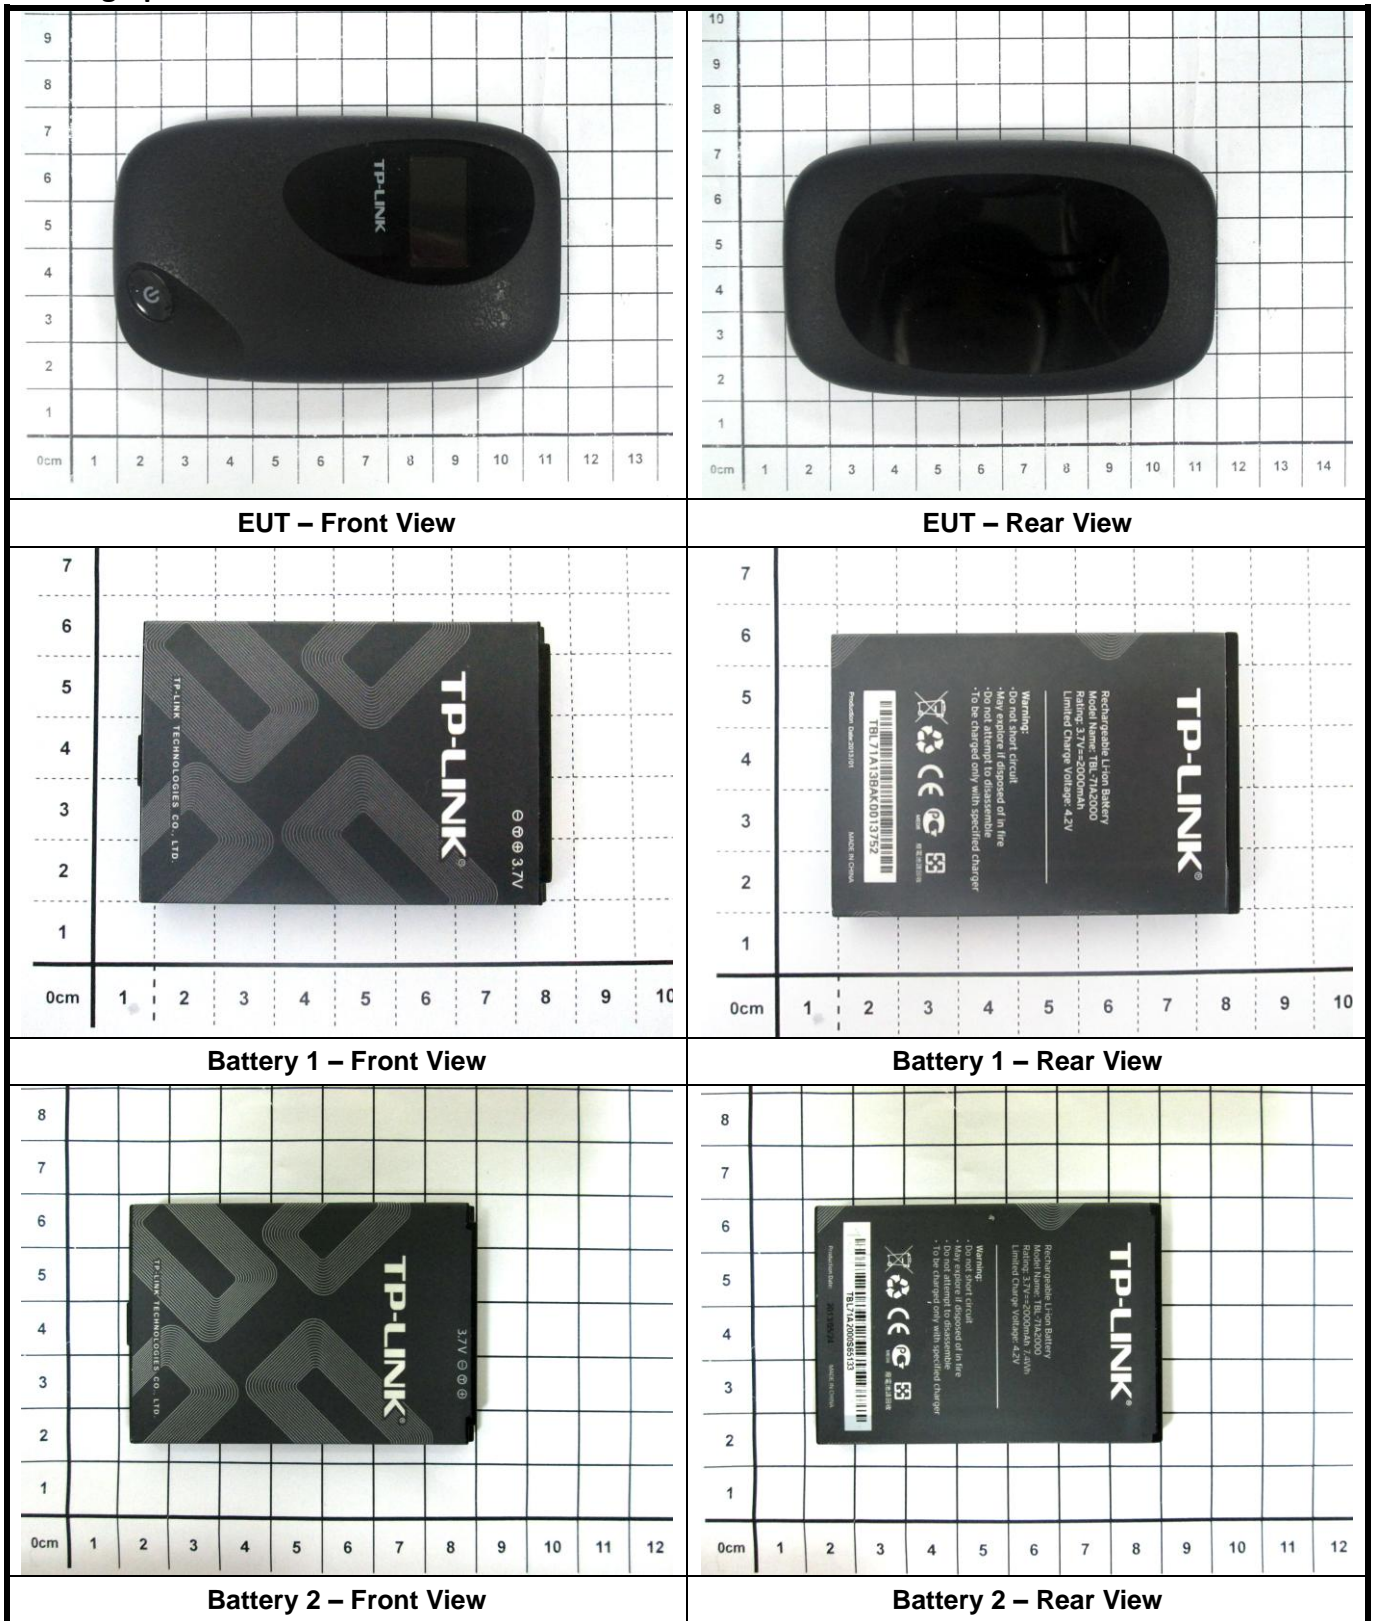

FCC SAR Test Report

<Photographs of EUT>

FCC SAR Test Report

<Antenna Location>

Antenna	To Top Side (mm)	To Bottom (mm)	To Left Side (mm)	To Right Side (mm)
WWAN	76.5	0	0	0
WLAN	0	80.7	0	32

FCC SAR Test Report

<Photographs of SAR Setup for Battery 1>

Front Face of EUT with 1.0 cm Gap

Rear Face of EUT with 1.0 cm Gap

Left Side of EUT with 1.0 cm Gap

Right Side of EUT with 1.0 cm Gap

Top Side of EUT with 1.0 cm Gap

Bottom Side of EUT with 1.0 cm Gap

FCC SAR Test Report

<Photographs of SAR Setup for Battery 2>

Rear Face of EUT with 1.0 cm Gap