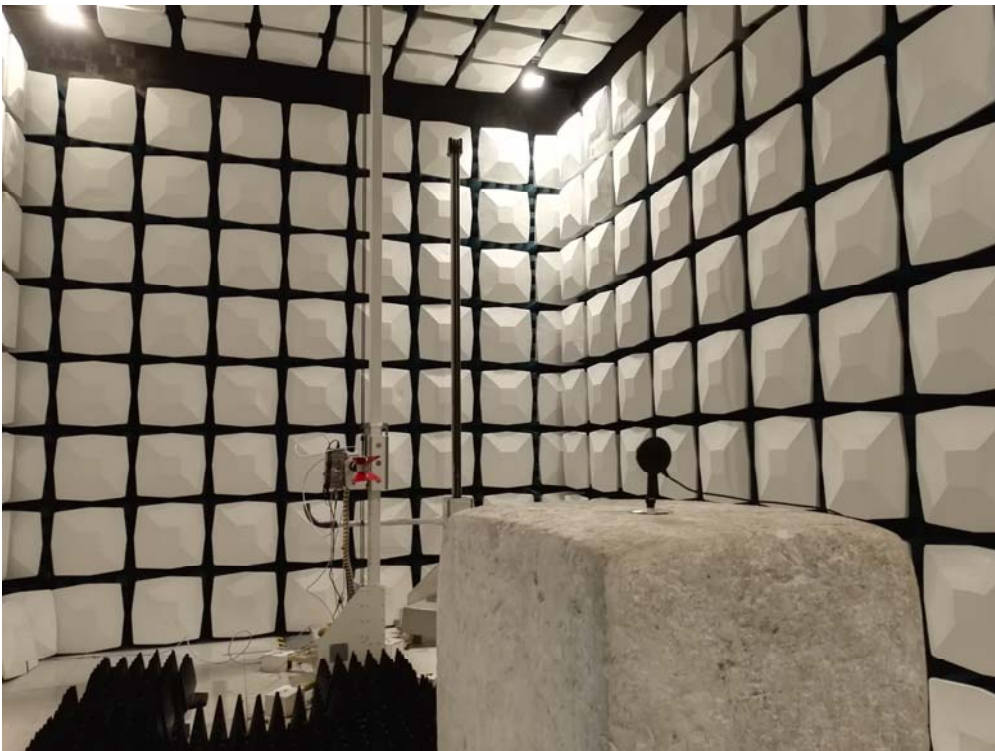

Test Setup Photograph

Test Mode: Mode 1

Description: Front View of Conducted emission Test Setup

Test Mode: Mode 1

Description: Side View of Conducted emission Test Setup

Description: Radiated Emission Test Setup for Below 1GHz

Description: Radiated Emission Test Setup for 1~18GHz

Description: Radiated Emission Test Setup for Above 18GHz