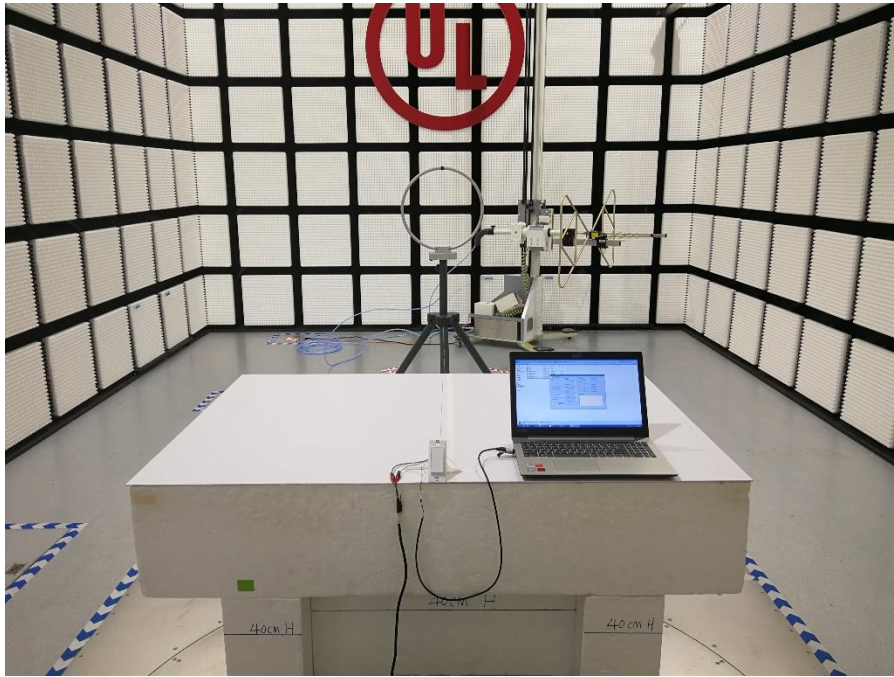

Appendix II

Setup Photographs

RADIATED RF MEASUREMENT SETUP (ABOVE 1 GHz)

RADIATED RF MEASUREMENT SETUP (30MHz~1GHz)

RADIATED RF MEASUREMENT SETUP (Below 30MHz)

POWERLINE CONDUCTED EMISSIONS MEASUREMENT SETUP

RF CONDUCTED MEASUREMENT SETUP