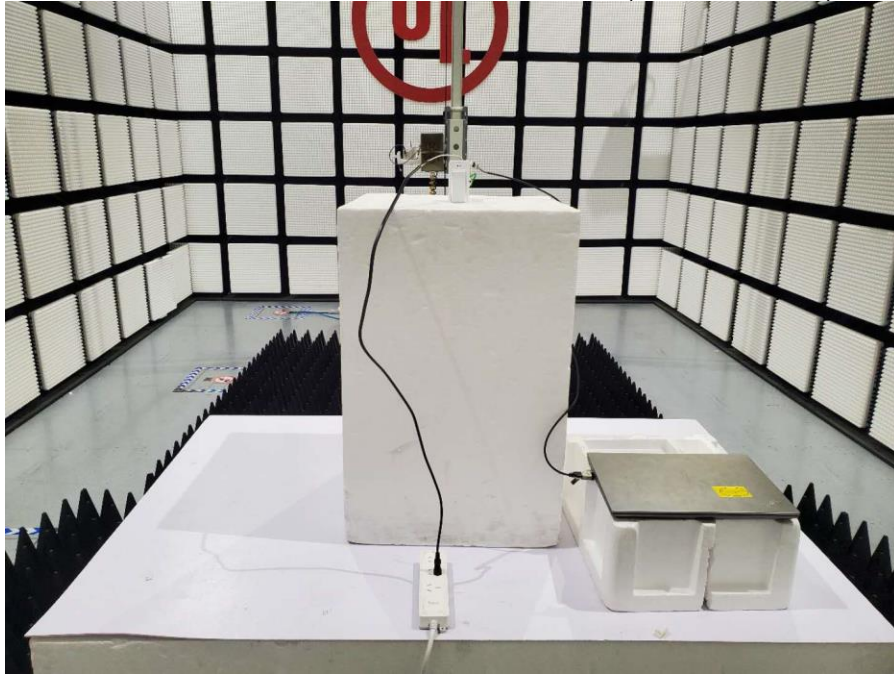

Appendix II

Setup Photographs

RADIATED RF MEASUREMENT SETUP (ABOVE 1 GHz)

RADIATED RF MEASUREMENT SETUP (30MHz~1GHz)

RADIATED RF MEASUREMENT SETUP (Below 30MHz)

POWERLINE CONDUCTED EMISSIONS MEASUREMENT SETUP

RF CONDUCTED MEASUREMENT SETUP