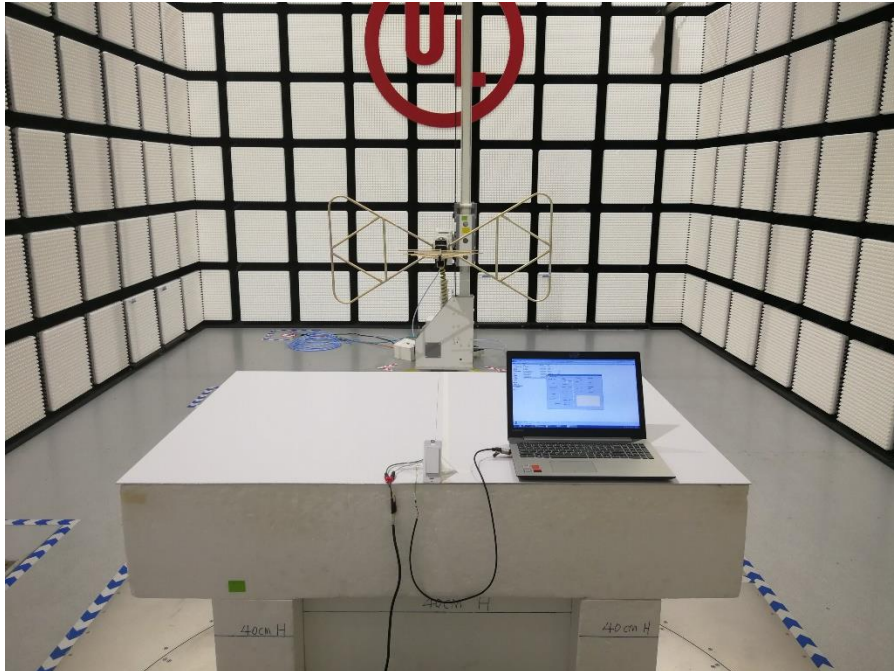

Appendix II

Setup Photographs

RADIATED RF MEASUREMENT SETUP (ABOVE 1 GHz)

RADIATED RF MEASUREMENT SETUP (30MHz~1GHz)

RADIATED RF MEASUREMENT SETUP (Below 30MHz)

POWERLINE CONDUCTED EMISSIONS MEASUREMENT SETUP

RF CONDUCTED MEASUREMENT SETUP