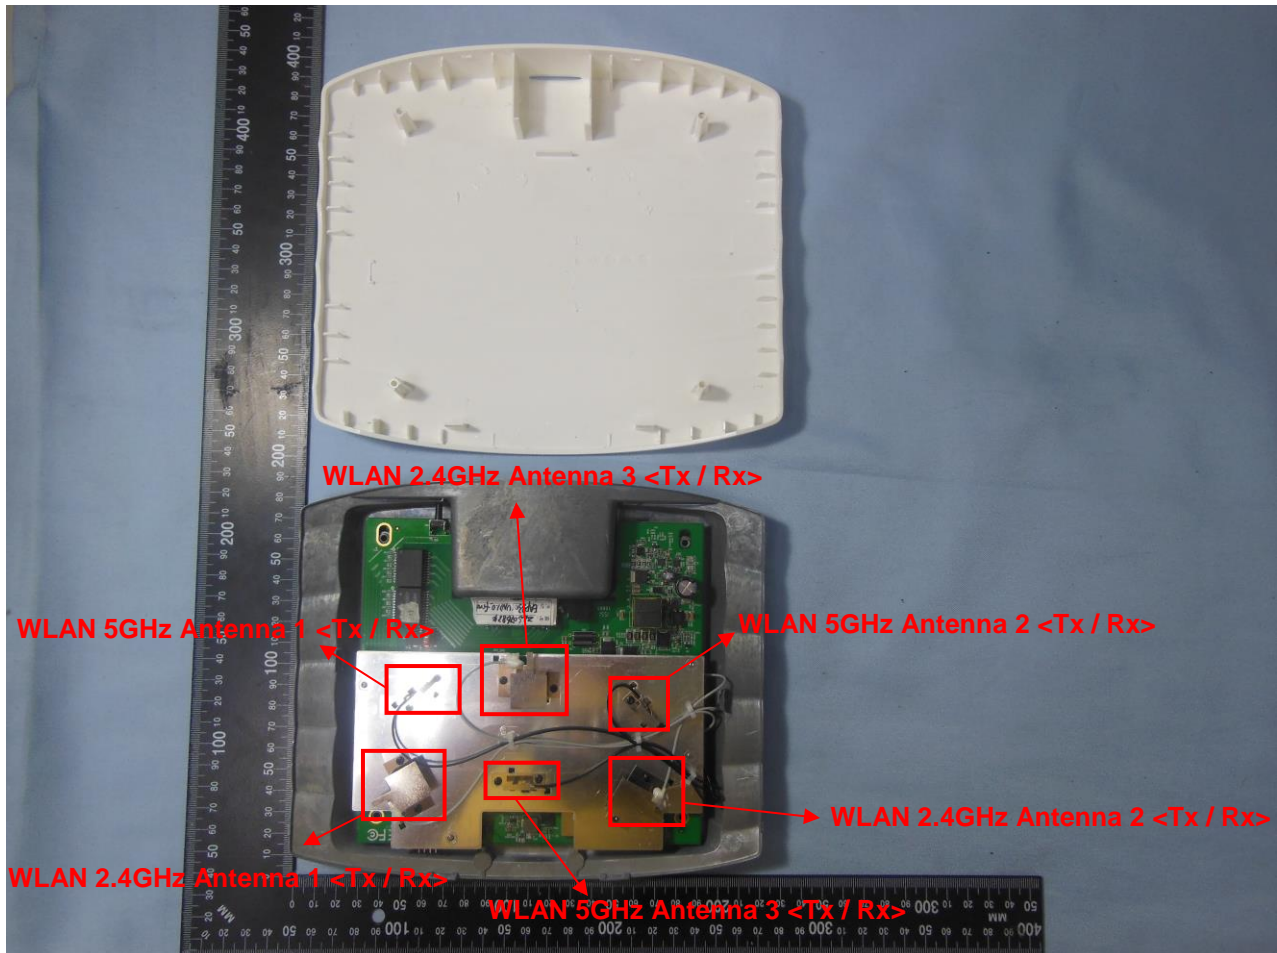

3. Internal Photograph of EUT

Brand Name: TP-LINK; Model Name: EAP330

Brand Name: TP-LINK; Model Name: EAP330

Brand Name: TP-LINK; Model Name: EAP330

Brand Name: TP-LINK; Model Name: EAP330

Brand Name: TP-LINK; Model Name: EAP330

Brand Name: TP-LINK; Model Name: EAP330

Brand Name: TP-LINK; Model Name: EAP330

Brand Name: TP-LINK; Model Name: EAP330

Brand Name: TP-LINK; Model Name: EAP330

Brand Name: TP-LINK; Model Name: EAP330

Brand Name: TP-LINK; Model Name: EAP330