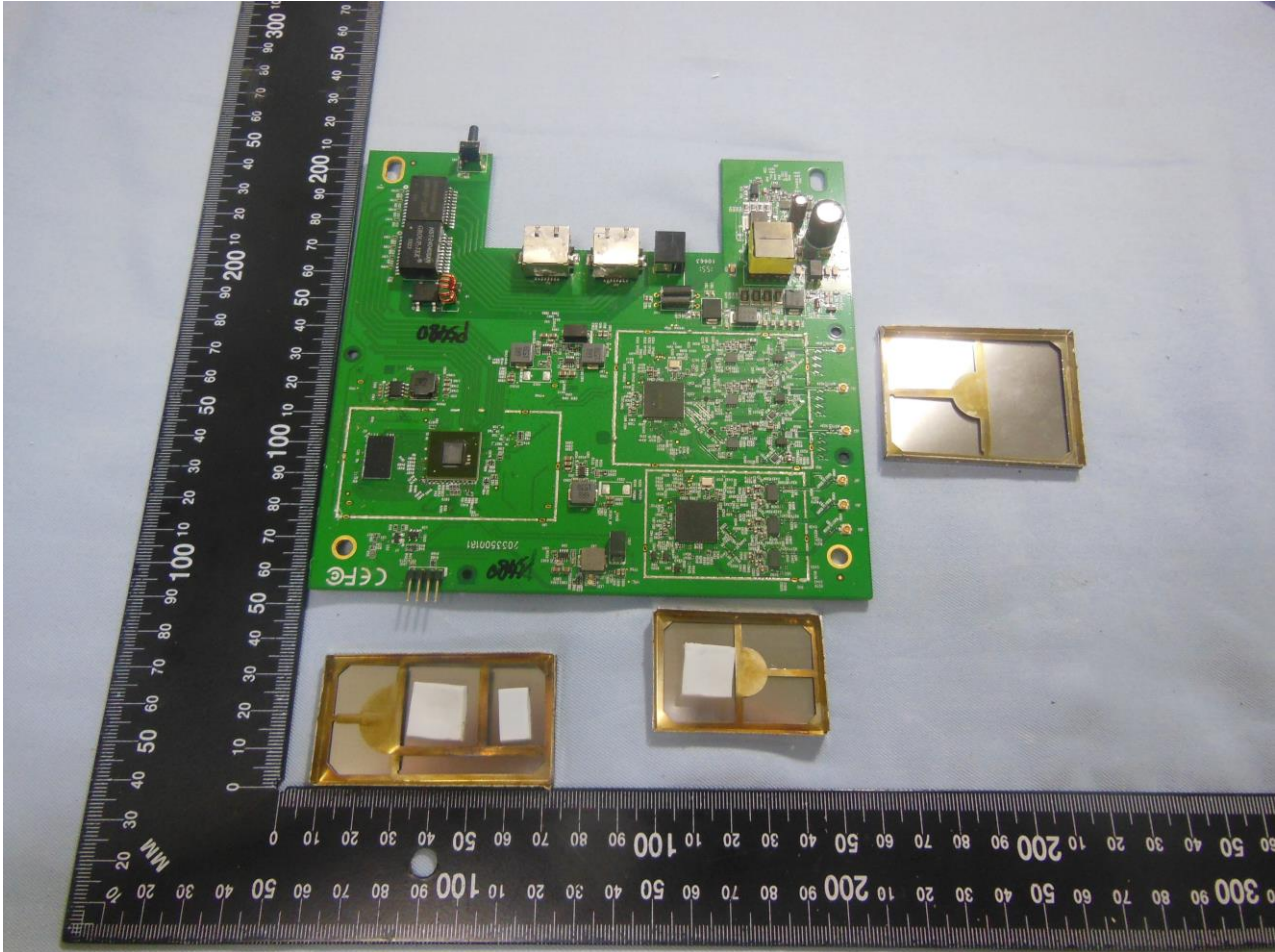

3. Internal Photograph of EUT

Brand Name: TP-LINK; Model Name: EAP330

Brand Name: TP-LINK; Model Name: EAP330

Brand Name: TP-LINK; Model Name: EAP330

Brand Name: TP-LINK; Model Name: EAP330

Brand Name: TP-LINK; Model Name: EAP330

Brand Name: TP-LINK; Model Name: EAP330

Brand Name: TP-LINK; Model Name: EAP330

Brand Name: TP-LINK; Model Name: EAP330

Brand Name: TP-LINK; Model Name: EAP330

Brand Name: TP-LINK; Model Name: EAP330

Brand Name: TP-LINK; Model Name: EAP330