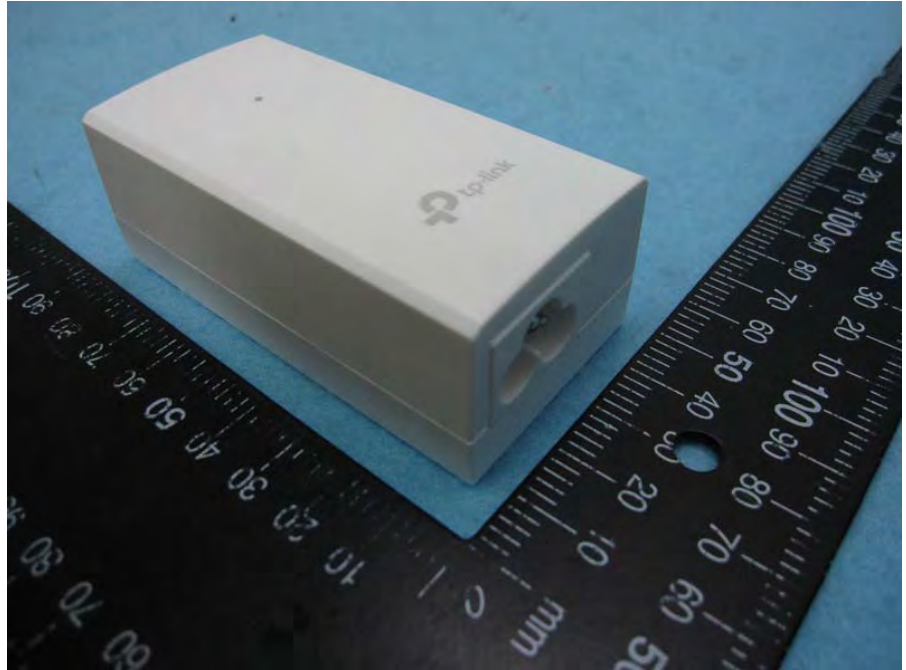

Brand Name: tp-link Model No.: EAP225-Outdoor

PoE

Power cord

Antenna