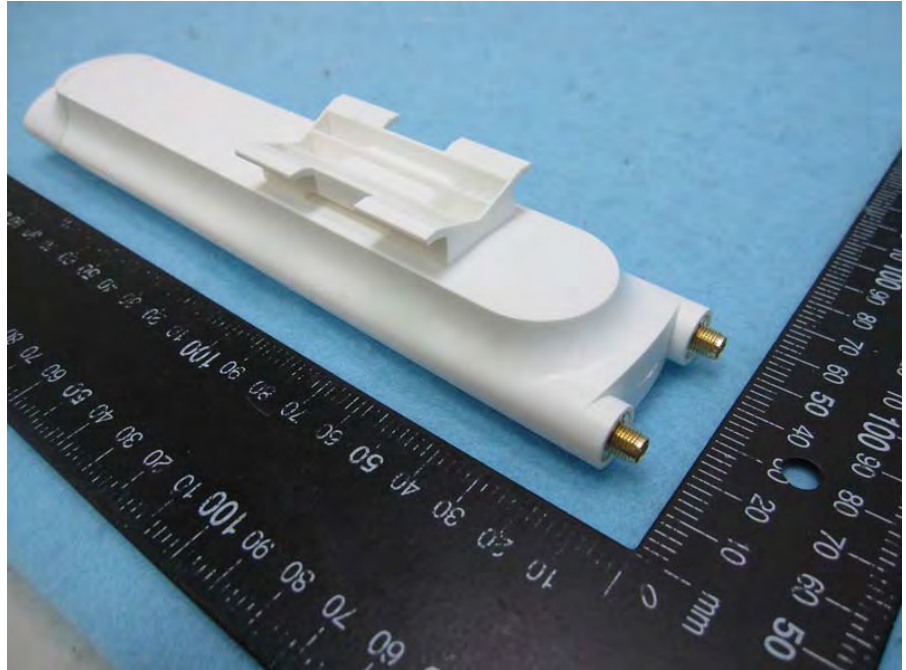

Brand Name: tp-link Model No.: EAP225-Outdoor

PoE

Power cord

Antenna