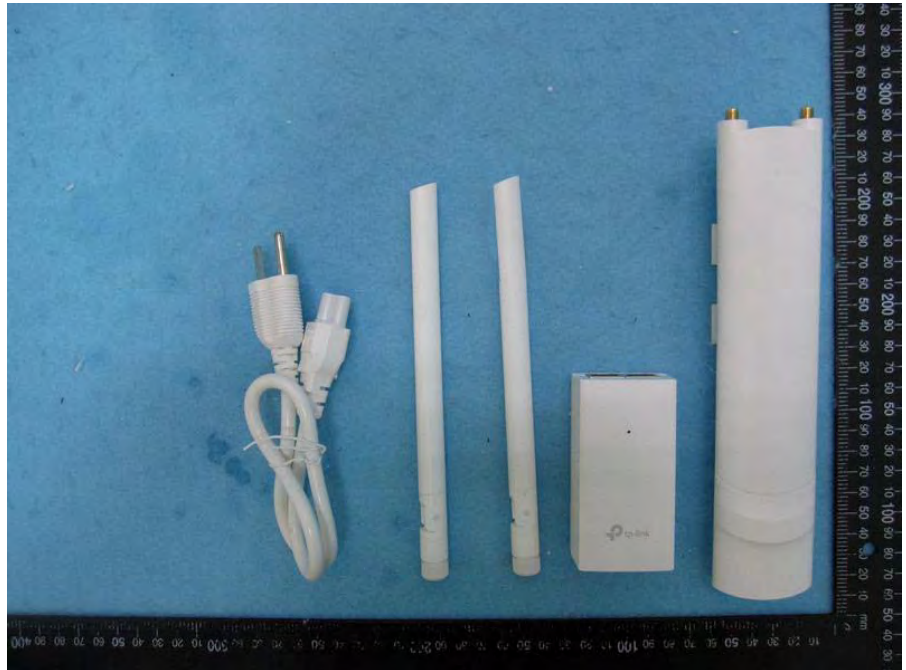

Brand Name: tp-link Model No.: EAP225-Outdoor

PoE

Power cord

Antenna