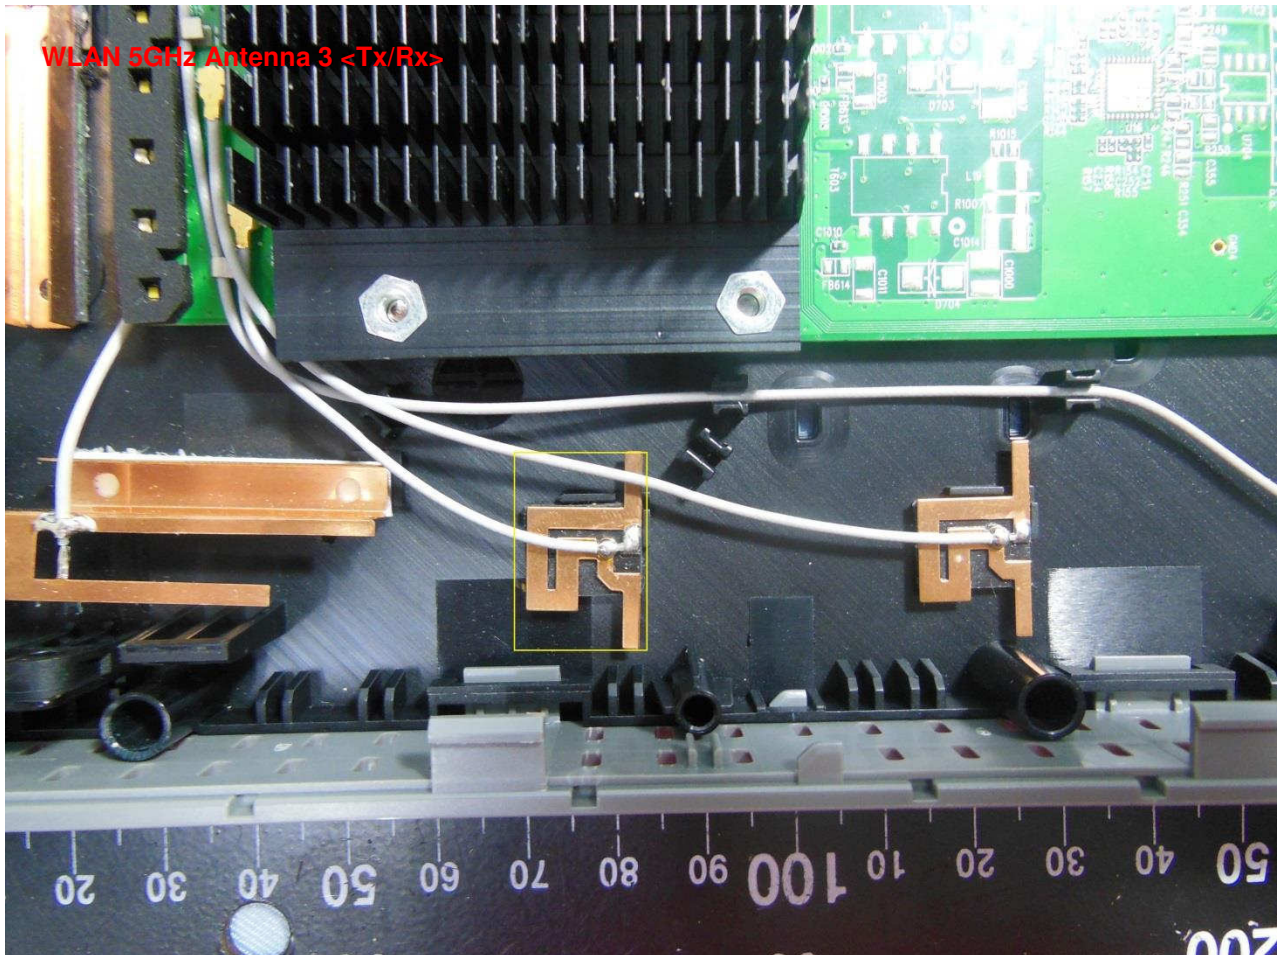

Brand Name: TP-LINK / Model Name: Archer CR700 /
Marketing Name: AC1750 Wireless Dual Band DOCSIS 3.0 Cable Modem Router