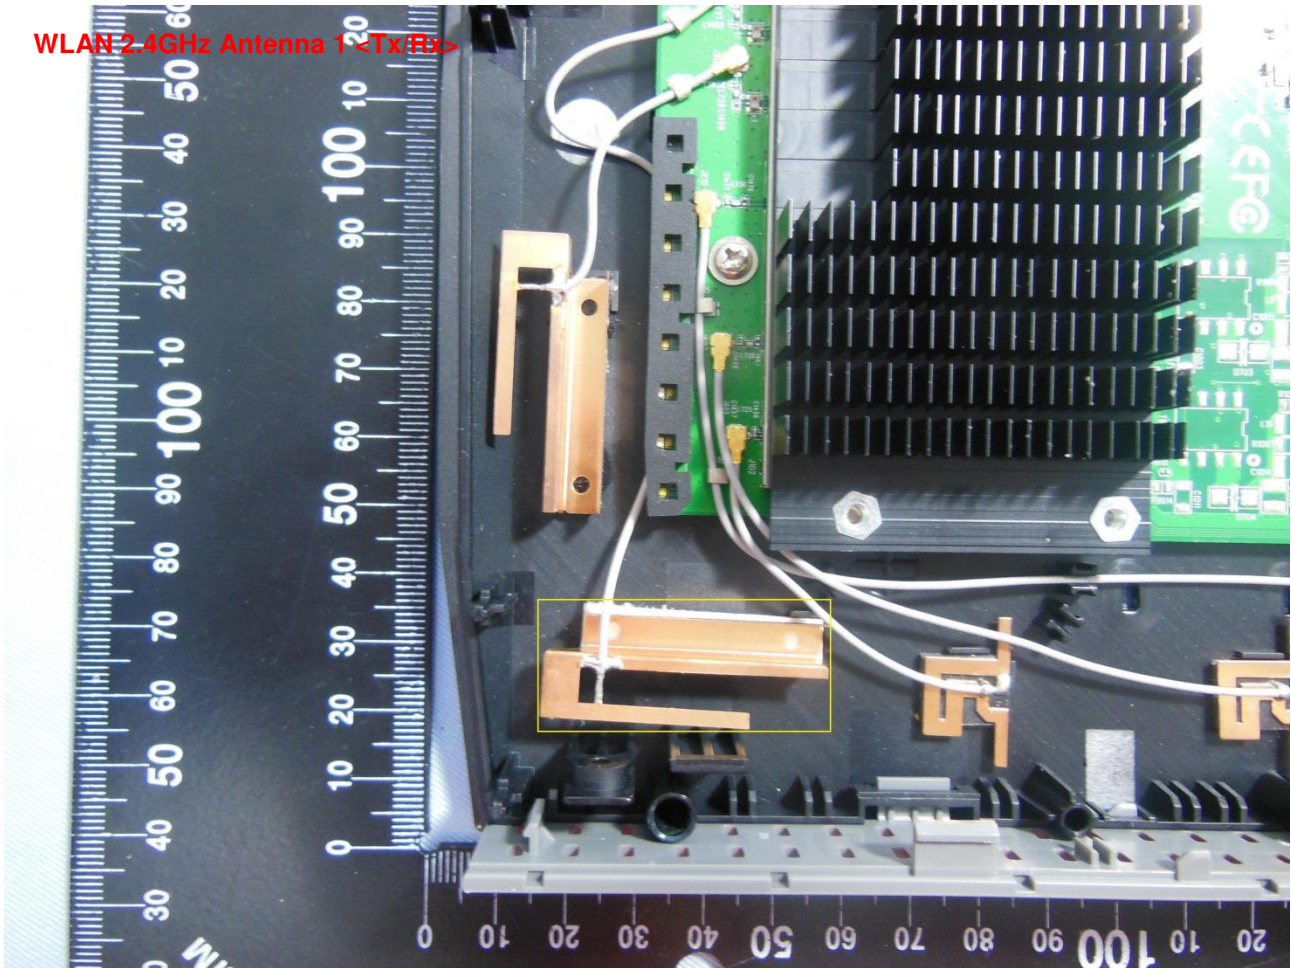

Brand Name: TP-LINK / Model Name: Archer CR700 /
Marketing Name: AC1750 Wireless Dual Band DOCSIS 3.0 Cable Modem Router