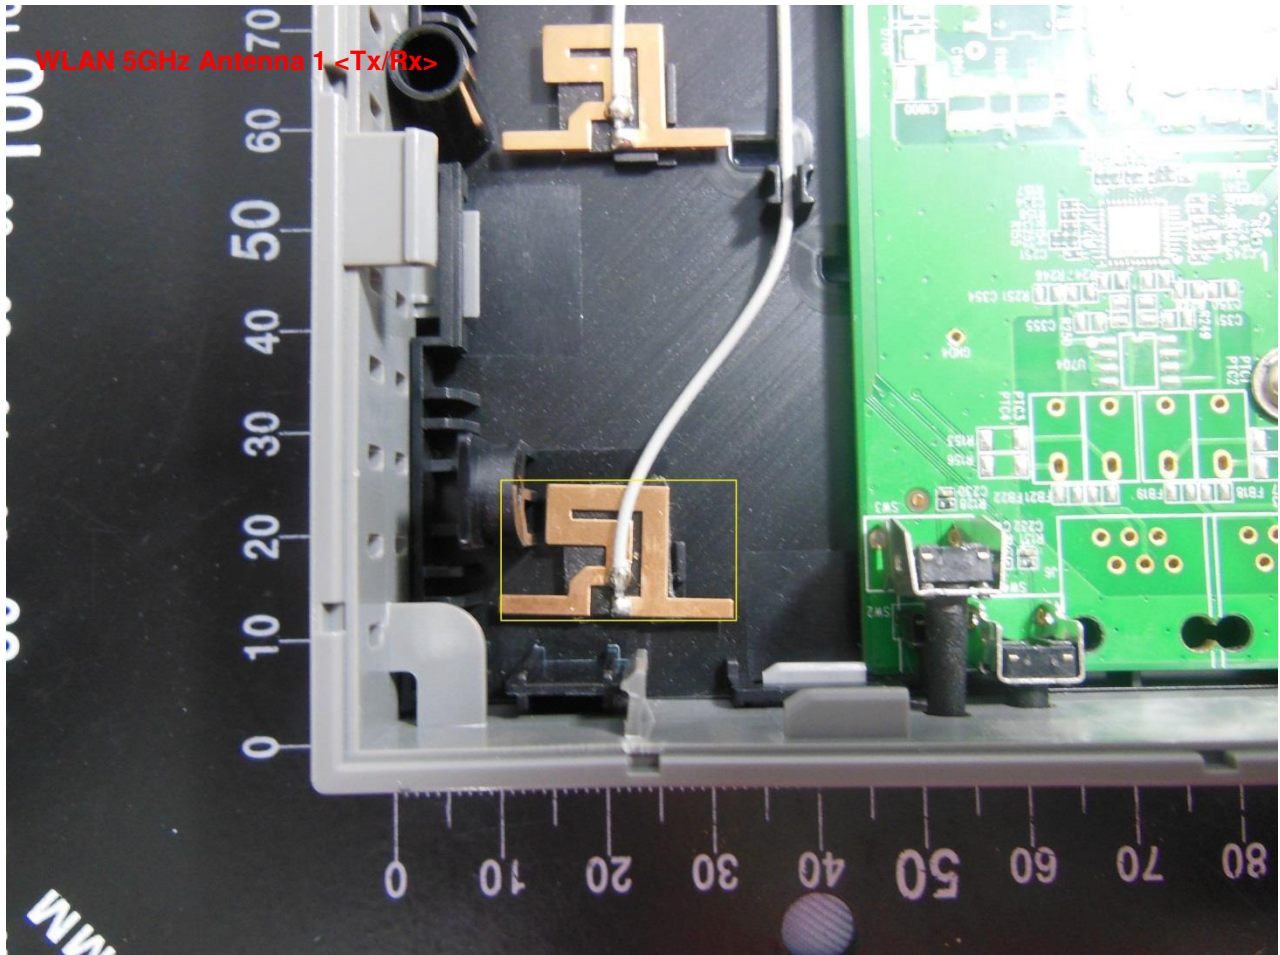

**Brand Name: TP-LINK / Model Name: Archer CR700 /
Marketing Name: AC1750 Wireless Dual Band DOCSIS 3.0 Cable Modem Router**