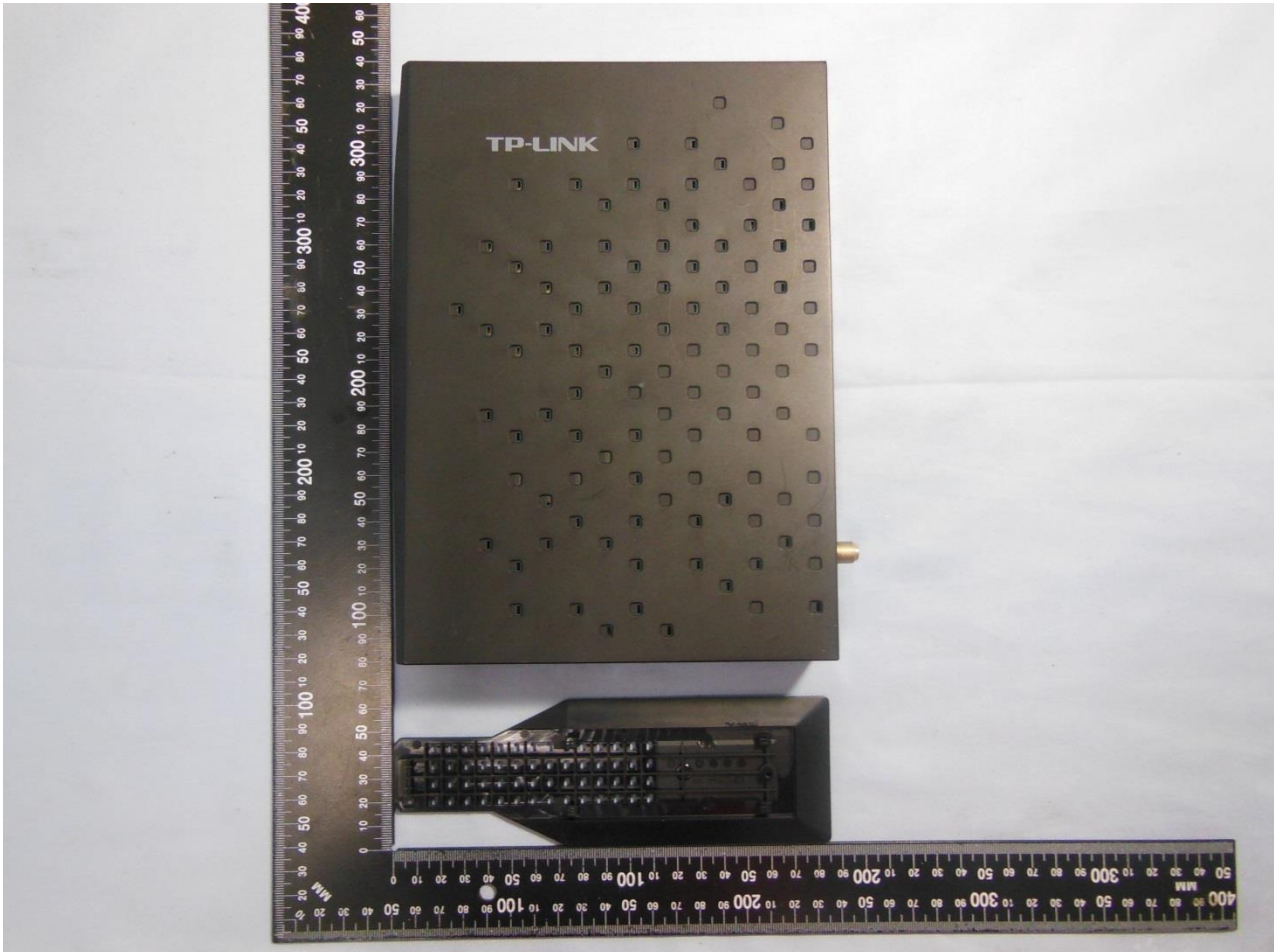

### 3. Internal Photograph of EUT

Brand Name: TP-LINK / Model Name: Archer CR700 /  
Marketing Name: AC1750 Wireless Dual Band DOCSIS 3.0 Cable Modem Router

Brand Name: TP-LINK / Model Name: Archer CR700 /  
Marketing Name: AC1750 Wireless Dual Band DOCSIS 3.0 Cable Modem Router

Brand Name: TP-LINK / Model Name: Archer CR700 /  
Marketing Name: AC1750 Wireless Dual Band DOCSIS 3.0 Cable Modem Router

**Brand Name: TP-LINK / Model Name: Archer CR700 /  
Marketing Name: AC1750 Wireless Dual Band DOCSIS 3.0 Cable Modem Router**

**Brand Name: TP-LINK / Model Name: Archer CR700 /  
Marketing Name: AC1750 Wireless Dual Band DOCSIS 3.0 Cable Modem Router**

**Brand Name: TP-LINK / Model Name: Archer CR700 /  
Marketing Name: AC1750 Wireless Dual Band DOCSIS 3.0 Cable Modem Router**

**Brand Name: TP-LINK / Model Name: Archer CR700 /  
Marketing Name: AC1750 Wireless Dual Band DOCSIS 3.0 Cable Modem Router**

Brand Name: TP-LINK / Model Name: Archer CR700 /  
Marketing Name: AC1750 Wireless Dual Band DOCSIS 3.0 Cable Modem Router