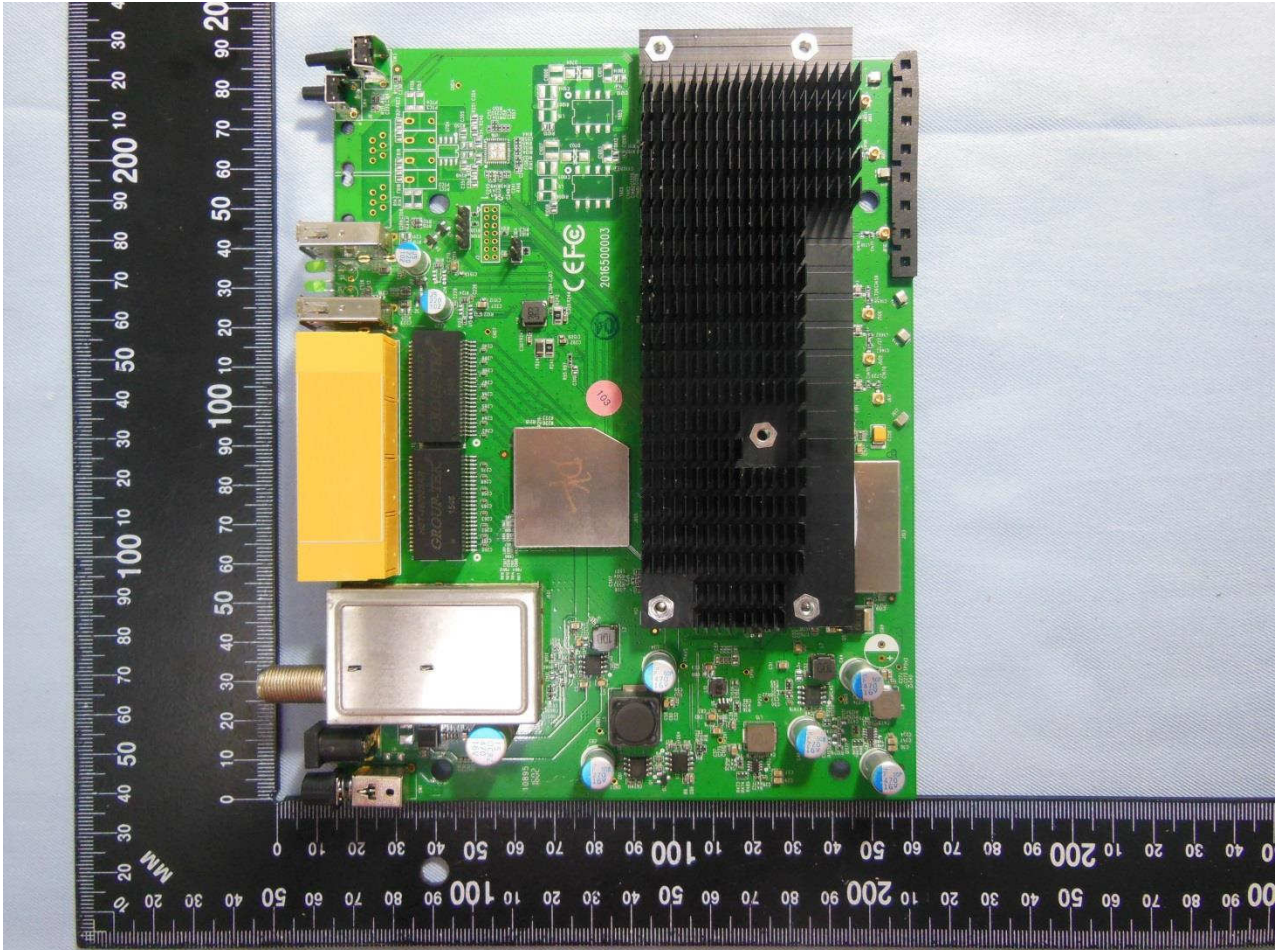

### 3. Internal Photograph of EUT

Brand Name: TP-LINK / Model Name: Archer CR700 /  
Marketing Name: AC1750 Wireless Dual Band DOCSIS 3.0 Cable Modem Router

Brand Name: TP-LINK / Model Name: Archer CR700 /  
Marketing Name: AC1750 Wireless Dual Band DOCSIS 3.0 Cable Modem Router

Brand Name: TP-LINK / Model Name: Archer CR700 /  
Marketing Name: AC1750 Wireless Dual Band DOCSIS 3.0 Cable Modem Router

**Brand Name: TP-LINK / Model Name: Archer CR700 /  
Marketing Name: AC1750 Wireless Dual Band DOCSIS 3.0 Cable Modem Router**

**Brand Name: TP-LINK / Model Name: Archer CR700 /  
Marketing Name: AC1750 Wireless Dual Band DOCSIS 3.0 Cable Modem Router**

**Brand Name: TP-LINK / Model Name: Archer CR700 /  
Marketing Name: AC1750 Wireless Dual Band DOCSIS 3.0 Cable Modem Router**

**Brand Name: TP-LINK / Model Name: Archer CR700 /  
Marketing Name: AC1750 Wireless Dual Band DOCSIS 3.0 Cable Modem Router**

Brand Name: TP-LINK / Model Name: Archer CR700 /  
Marketing Name: AC1750 Wireless Dual Band DOCSIS 3.0 Cable Modem Router