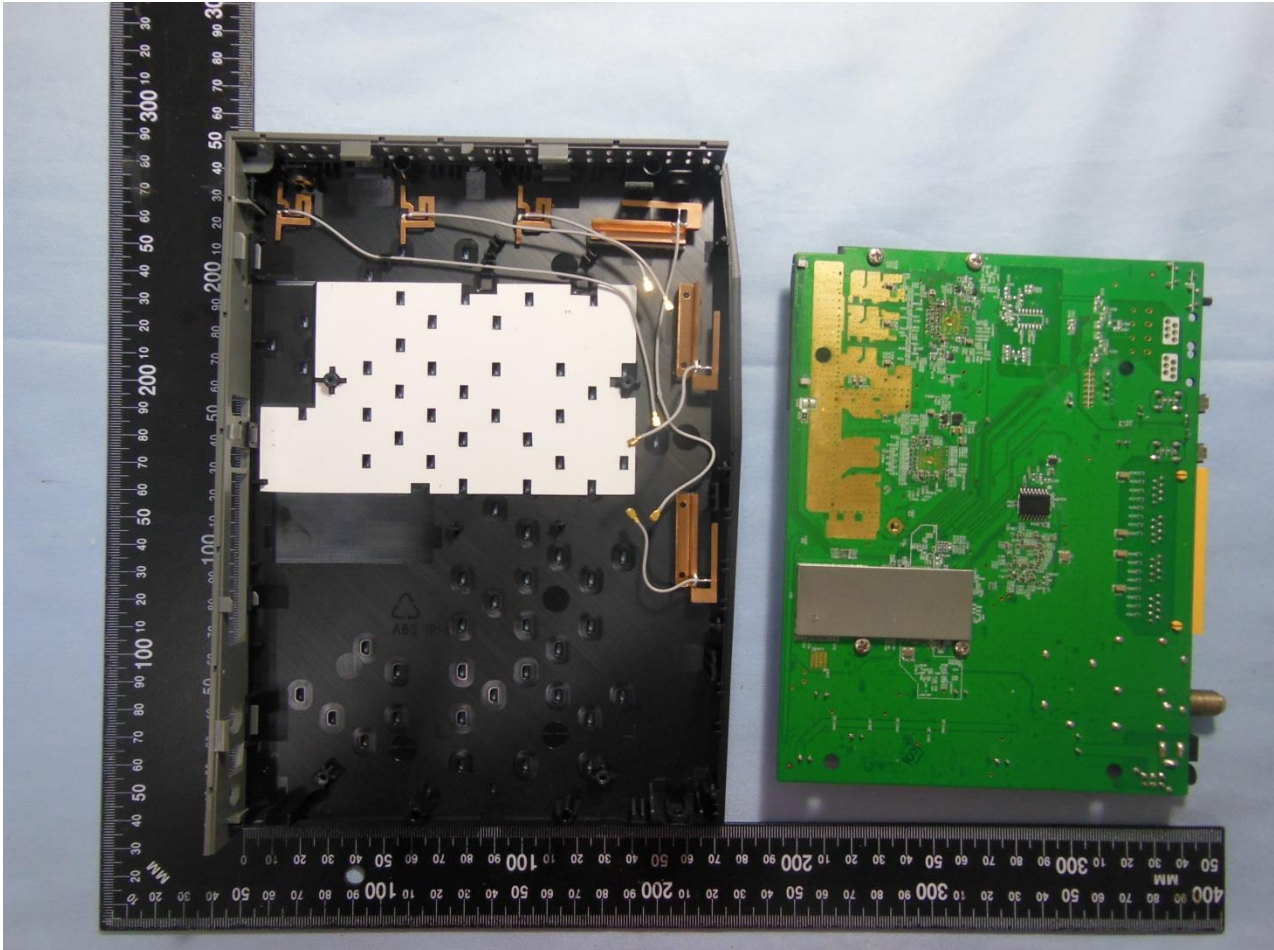

### 3. Internal Photograph of EUT

Brand Name: TP-LINK / Model Name: Archer CR700 /  
Marketing Name: AC1750 Wireless Dual Band DOCSIS 3.0 Cable Modem Router

Brand Name: TP-LINK / Model Name: Archer CR700 /  
Marketing Name: AC1750 Wireless Dual Band DOCSIS 3.0 Cable Modem Router

Brand Name: TP-LINK / Model Name: Archer CR700 /  
Marketing Name: AC1750 Wireless Dual Band DOCSIS 3.0 Cable Modem Router

**Brand Name: TP-LINK / Model Name: Archer CR700 /  
Marketing Name: AC1750 Wireless Dual Band DOCSIS 3.0 Cable Modem Router**

**Brand Name: TP-LINK / Model Name: Archer CR700 /  
Marketing Name: AC1750 Wireless Dual Band DOCSIS 3.0 Cable Modem Router**

**Brand Name: TP-LINK / Model Name: Archer CR700 /  
Marketing Name: AC1750 Wireless Dual Band DOCSIS 3.0 Cable Modem Router**

**Brand Name: TP-LINK / Model Name: Archer CR700 /  
Marketing Name: AC1750 Wireless Dual Band DOCSIS 3.0 Cable Modem Router**

Brand Name: TP-LINK / Model Name: Archer CR700 /  
Marketing Name: AC1750 Wireless Dual Band DOCSIS 3.0 Cable Modem Router