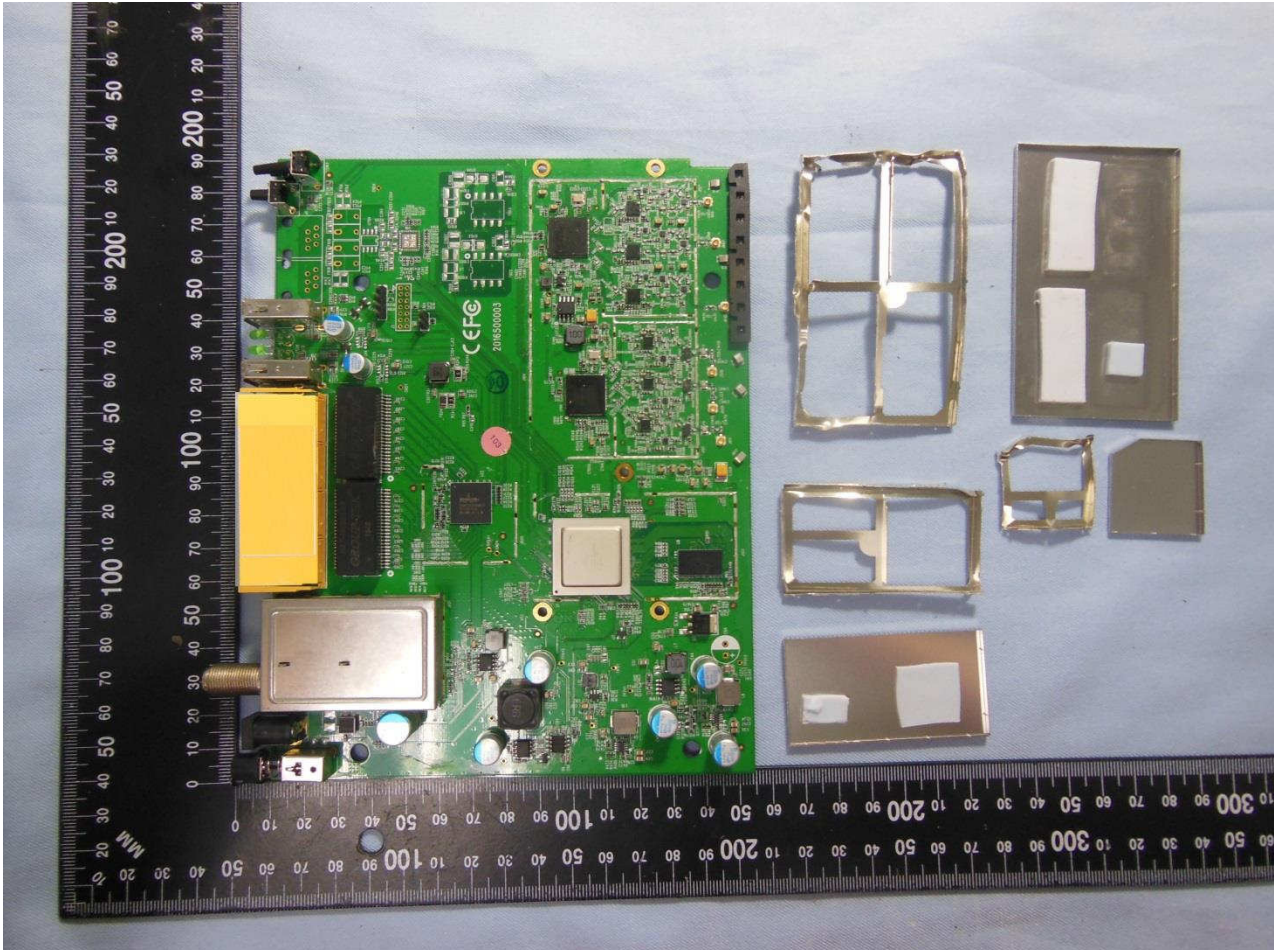

**Brand Name: TP-LINK / Model Name: Archer CR700 /
Marketing Name: AC1750 Wireless Dual Band DOCSIS 3.0 Cable Modem Router**