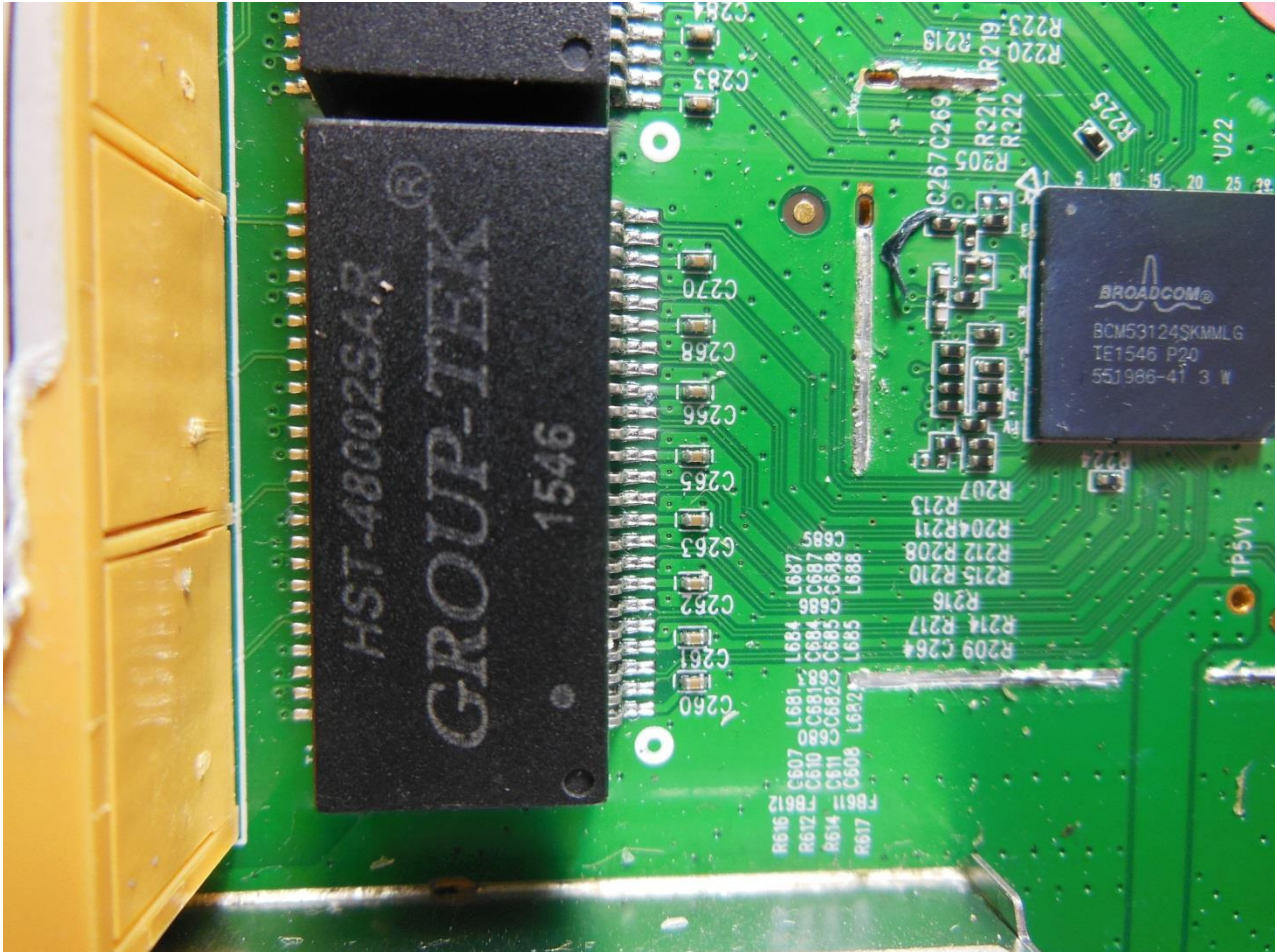

Brand Name: TP-LINK / Model Name: Archer CR700 /
Marketing Name: AC1750 Wireless Dual Band DOCSIS 3.0 Cable Modem Router