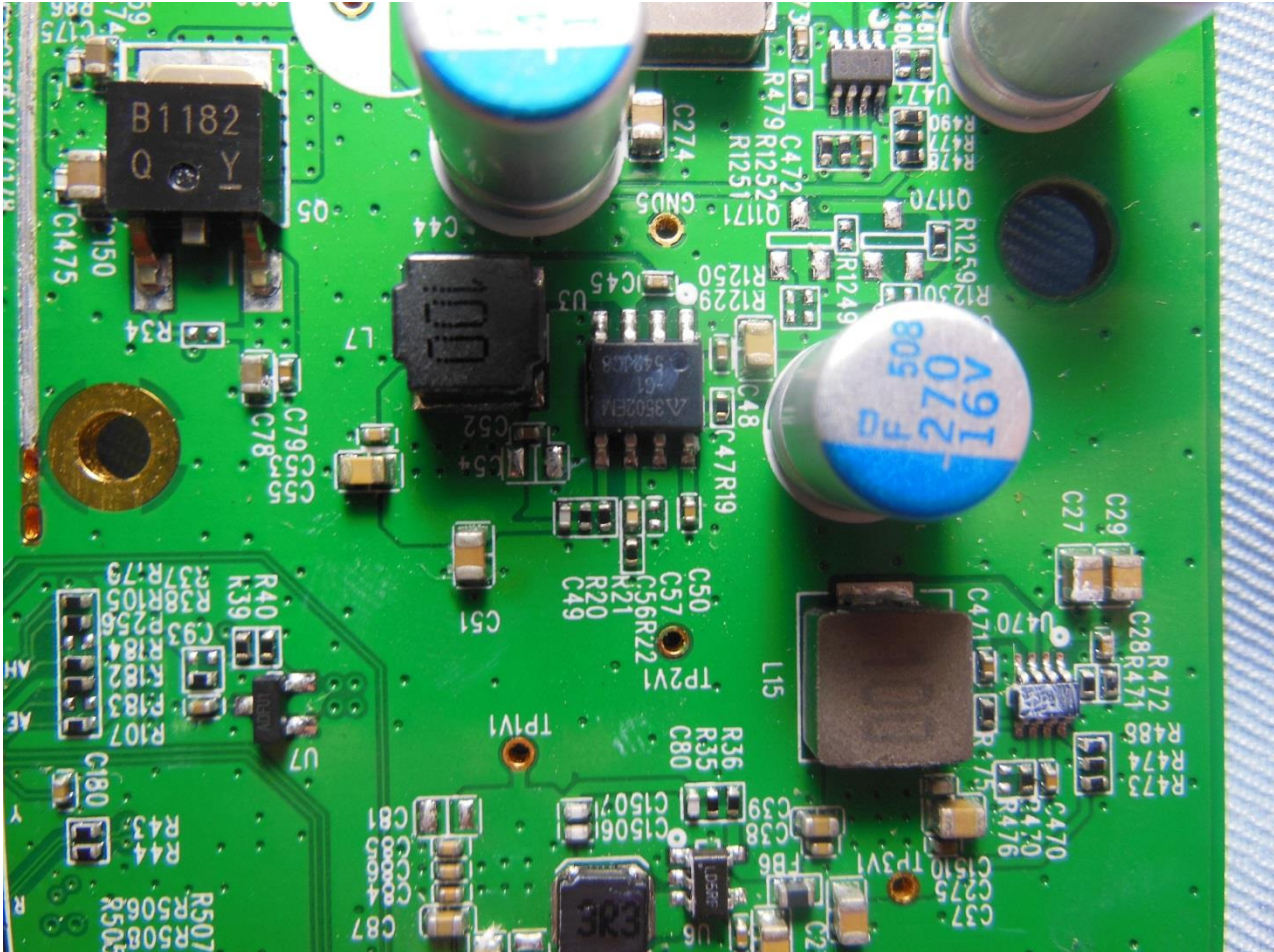

Brand Name: TP-LINK / Model Name: Archer CR700 /
Marketing Name: AC1750 Wireless Dual Band DOCSIS 3.0 Cable Modem Router