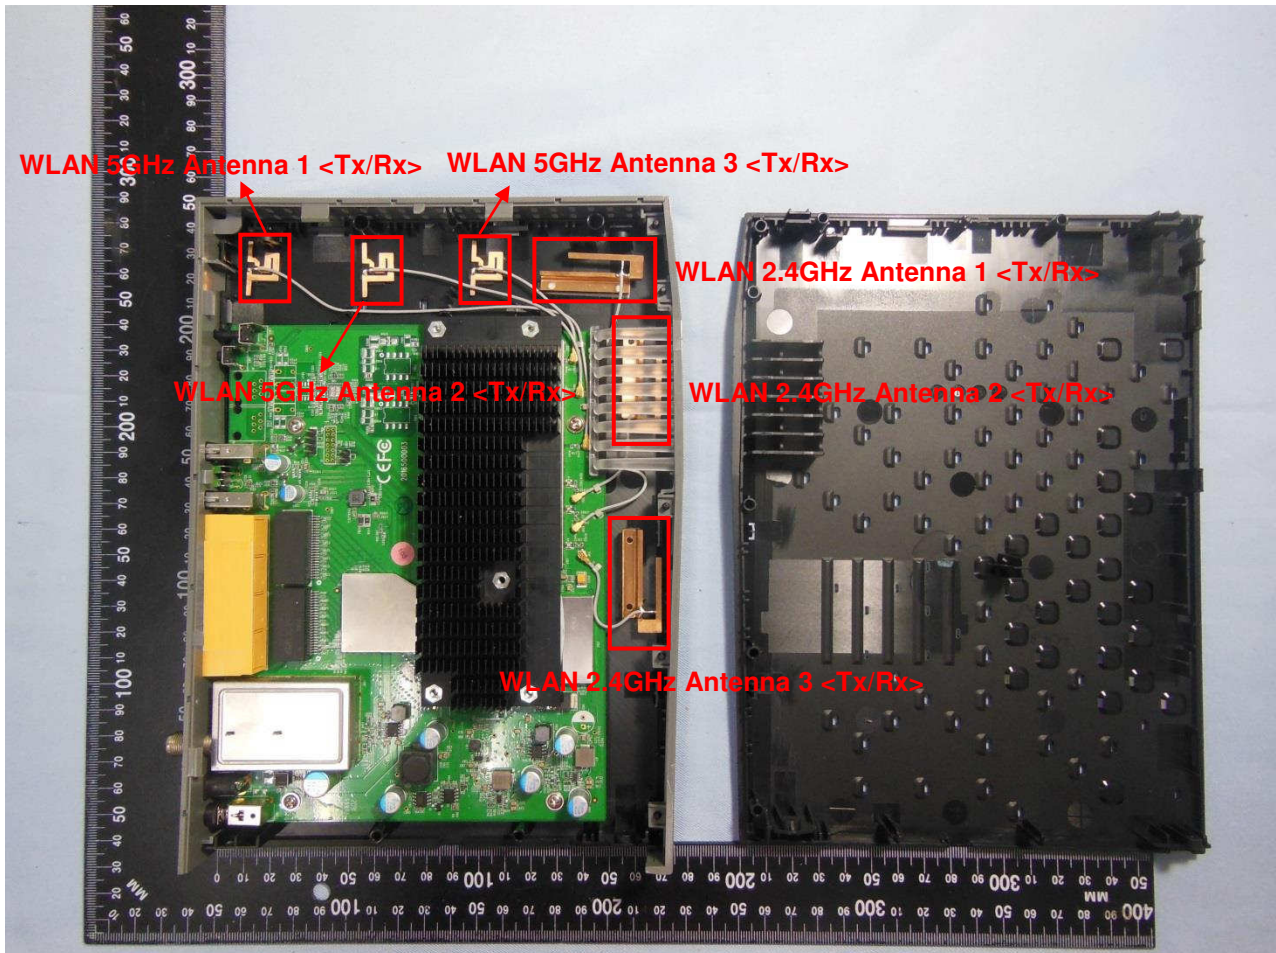

### 3. Internal Photograph of EUT

Brand Name: TP-LINK / Model Name: Archer CR700 /  
Marketing Name: AC1750 Wireless Dual Band DOCSIS 3.0 Cable Modem Router

Brand Name: TP-LINK / Model Name: Archer CR700 /  
Marketing Name: AC1750 Wireless Dual Band DOCSIS 3.0 Cable Modem Router

Brand Name: TP-LINK / Model Name: Archer CR700 /  
Marketing Name: AC1750 Wireless Dual Band DOCSIS 3.0 Cable Modem Router

**Brand Name: TP-LINK / Model Name: Archer CR700 /  
Marketing Name: AC1750 Wireless Dual Band DOCSIS 3.0 Cable Modem Router**

**Brand Name: TP-LINK / Model Name: Archer CR700 /  
Marketing Name: AC1750 Wireless Dual Band DOCSIS 3.0 Cable Modem Router**

**Brand Name: TP-LINK / Model Name: Archer CR700 /  
Marketing Name: AC1750 Wireless Dual Band DOCSIS 3.0 Cable Modem Router**

**Brand Name: TP-LINK / Model Name: Archer CR700 /  
Marketing Name: AC1750 Wireless Dual Band DOCSIS 3.0 Cable Modem Router**

Brand Name: TP-LINK / Model Name: Archer CR700 /  
Marketing Name: AC1750 Wireless Dual Band DOCSIS 3.0 Cable Modem Router