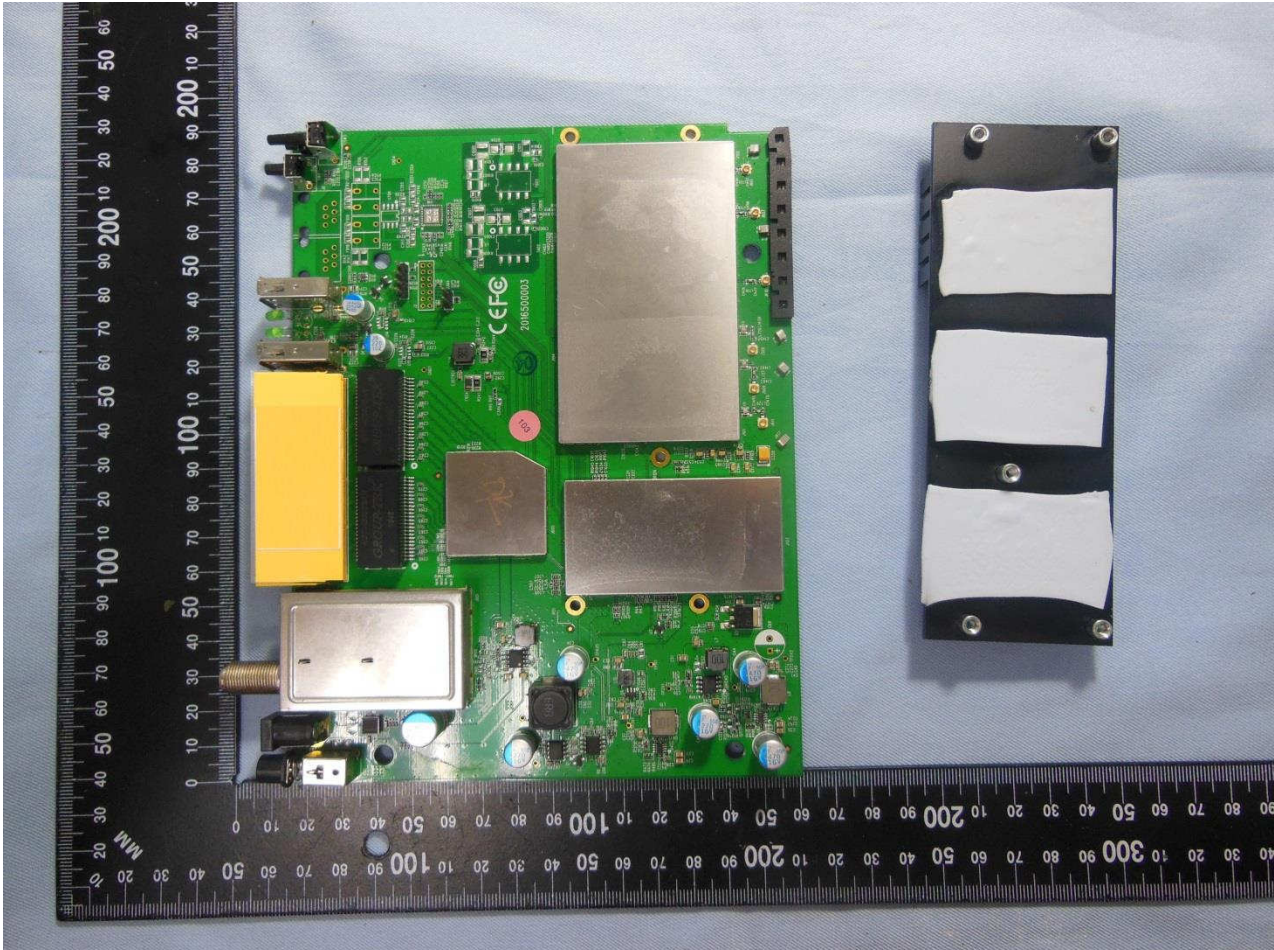

### 3. Internal Photograph of EUT

Brand Name: TP-LINK / Model Name: Archer CR700 /  
Marketing Name: AC1750 Wireless Dual Band DOCSIS 3.0 Cable Modem Router

Brand Name: TP-LINK / Model Name: Archer CR700 /  
Marketing Name: AC1750 Wireless Dual Band DOCSIS 3.0 Cable Modem Router

Brand Name: TP-LINK / Model Name: Archer CR700 /  
Marketing Name: AC1750 Wireless Dual Band DOCSIS 3.0 Cable Modem Router

**Brand Name: TP-LINK / Model Name: Archer CR700 /  
Marketing Name: AC1750 Wireless Dual Band DOCSIS 3.0 Cable Modem Router**

**Brand Name: TP-LINK / Model Name: Archer CR700 /  
Marketing Name: AC1750 Wireless Dual Band DOCSIS 3.0 Cable Modem Router**

**Brand Name: TP-LINK / Model Name: Archer CR700 /  
Marketing Name: AC1750 Wireless Dual Band DOCSIS 3.0 Cable Modem Router**

**Brand Name: TP-LINK / Model Name: Archer CR700 /  
Marketing Name: AC1750 Wireless Dual Band DOCSIS 3.0 Cable Modem Router**

Brand Name: TP-LINK / Model Name: Archer CR700 /  
Marketing Name: AC1750 Wireless Dual Band DOCSIS 3.0 Cable Modem Router