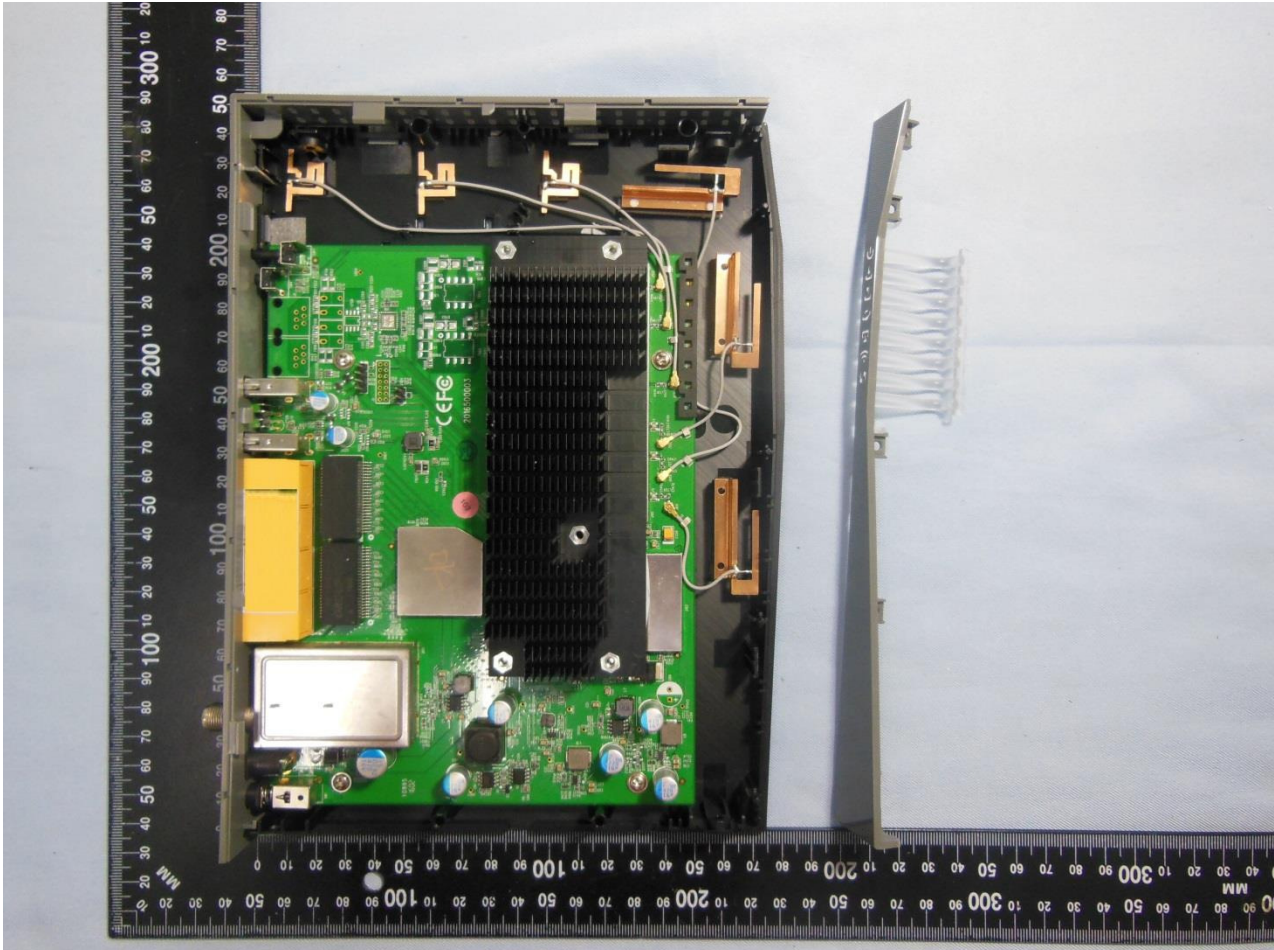

### 3. Internal Photograph of EUT

Brand Name: TP-LINK / Model Name: Archer CR700 /  
Marketing Name: AC1750 Wireless Dual Band DOCSIS 3.0 Cable Modem Router

Brand Name: TP-LINK / Model Name: Archer CR700 /  
Marketing Name: AC1750 Wireless Dual Band DOCSIS 3.0 Cable Modem Router

Brand Name: TP-LINK / Model Name: Archer CR700 /  
Marketing Name: AC1750 Wireless Dual Band DOCSIS 3.0 Cable Modem Router

**Brand Name: TP-LINK / Model Name: Archer CR700 /  
Marketing Name: AC1750 Wireless Dual Band DOCSIS 3.0 Cable Modem Router**

**Brand Name: TP-LINK / Model Name: Archer CR700 /  
Marketing Name: AC1750 Wireless Dual Band DOCSIS 3.0 Cable Modem Router**

**Brand Name: TP-LINK / Model Name: Archer CR700 /  
Marketing Name: AC1750 Wireless Dual Band DOCSIS 3.0 Cable Modem Router**

**Brand Name: TP-LINK / Model Name: Archer CR700 /  
Marketing Name: AC1750 Wireless Dual Band DOCSIS 3.0 Cable Modem Router**

Brand Name: TP-LINK / Model Name: Archer CR700 /  
Marketing Name: AC1750 Wireless Dual Band DOCSIS 3.0 Cable Modem Router