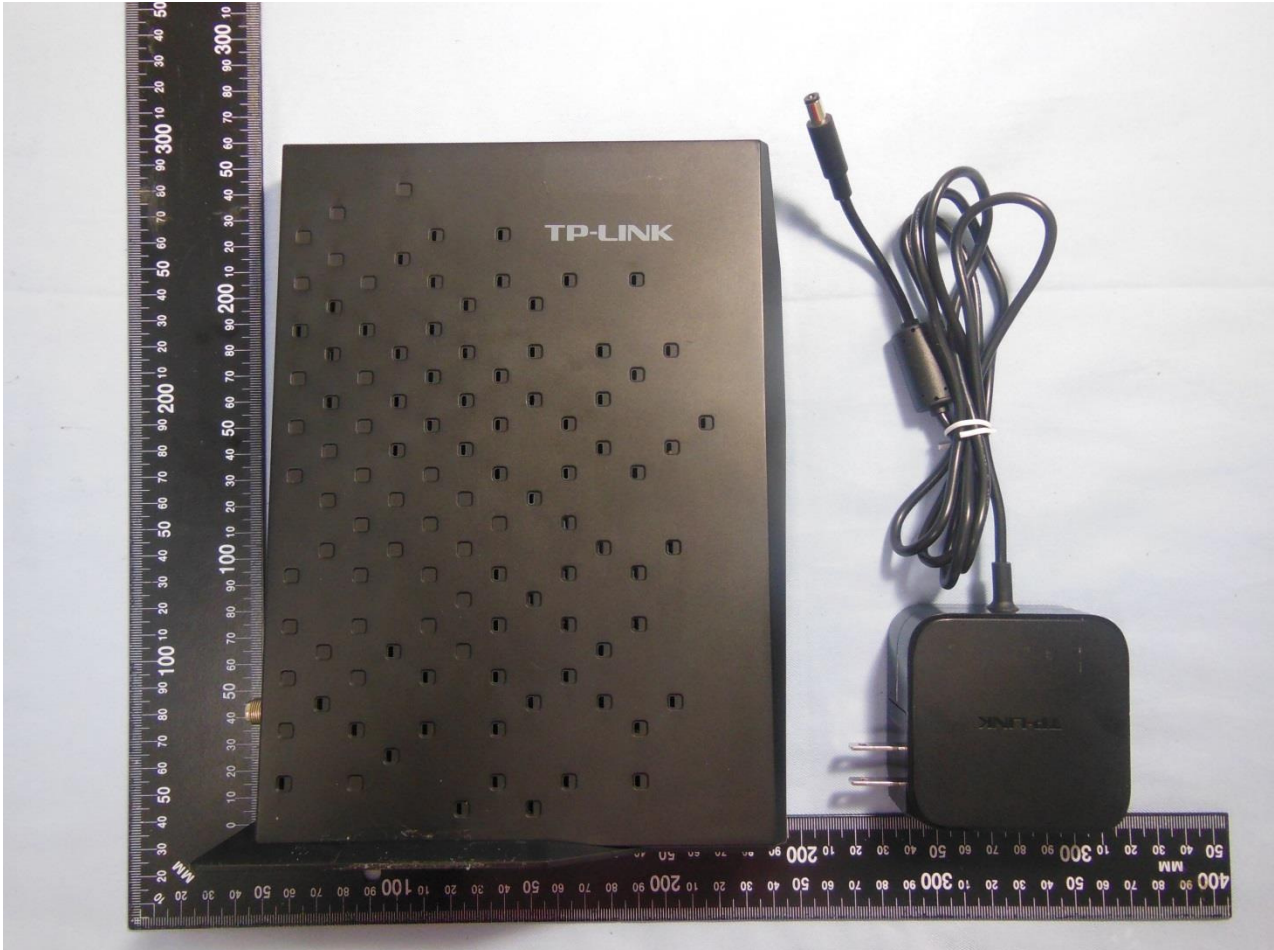

Brand Name: TP-LINK / Model Name: Archer CR700 /
Marketing Name: AC1750 Wireless Dual Band DOCSIS 3.0 Cable Modem Router