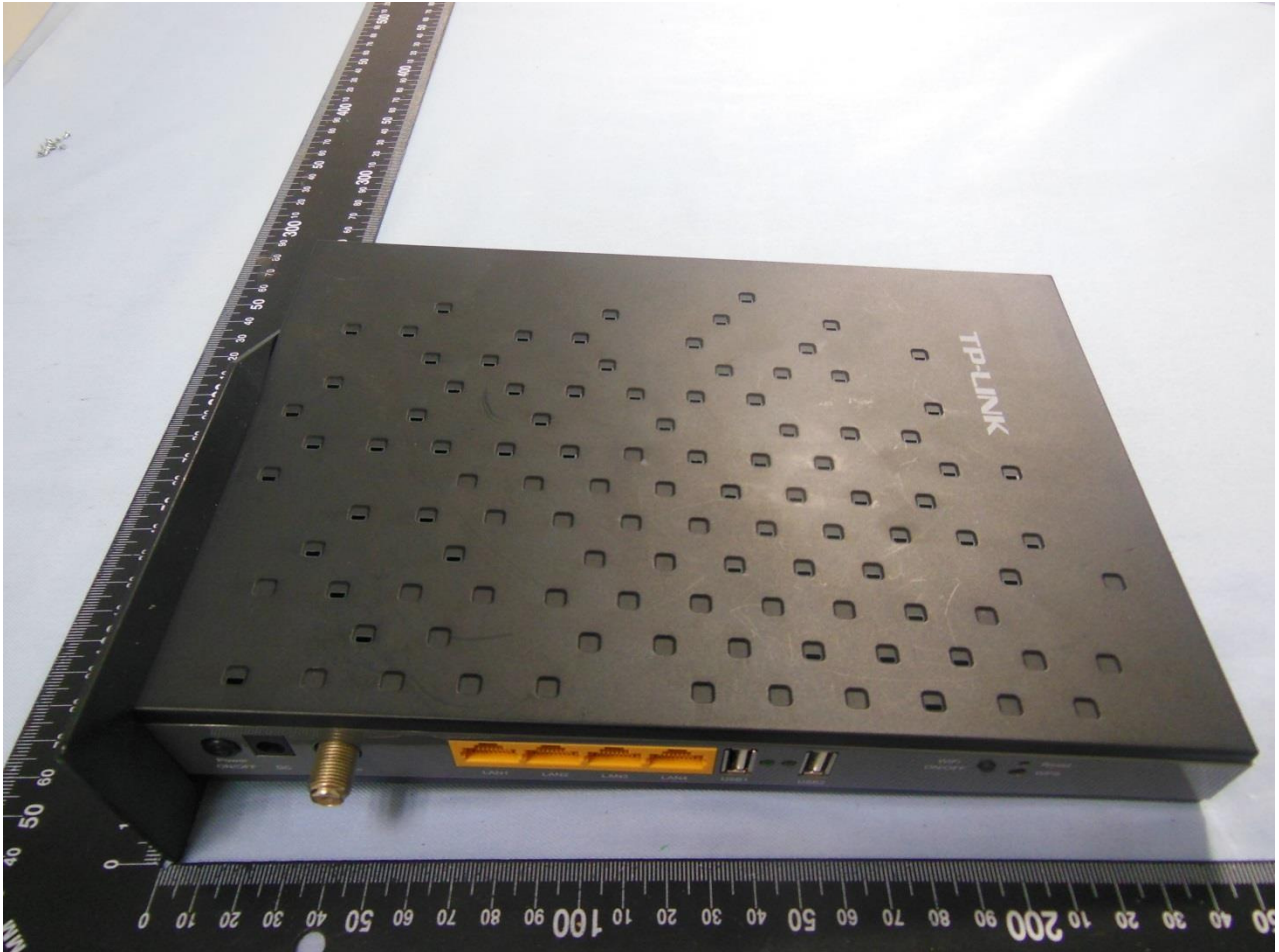

1. External Photograph of EUT

**Brand Name: TP-LINK / Model Name: Archer CR700 /
Marketing Name: AC1750 Wireless Dual Band DOCSIS 3.0 Cable Modem Router**

**Brand Name: TP-LINK / Model Name: Archer CR700 /
Marketing Name: AC1750 Wireless Dual Band DOCSIS 3.0 Cable Modem Router**

**Brand Name: TP-LINK / Model Name: Archer CR700 /
Marketing Name: AC1750 Wireless Dual Band DOCSIS 3.0 Cable Modem Router**

**Brand Name: TP-LINK / Model Name: Archer CR700 /
Marketing Name: AC1750 Wireless Dual Band DOCSIS 3.0 Cable Modem Router**

Brand Name: TP-LINK / Model Name: Archer CR700 /
Marketing Name: AC1750 Wireless Dual Band DOCSIS 3.0 Cable Modem Router

**Brand Name: TP-LINK / Model Name: Archer CR700 /
Marketing Name: AC1750 Wireless Dual Band DOCSIS 3.0 Cable Modem Router**

2. Photograph of Accessory

**Brand Name: TP-LINK / Model Name: Archer CR700 /
Marketing Name: AC1750 Wireless Dual Band DOCSIS 3.0 Cable Modem Router**

Specification of Accessory		
AC Adapter	Brand Name	TP-LINK
	Model Name	T120330