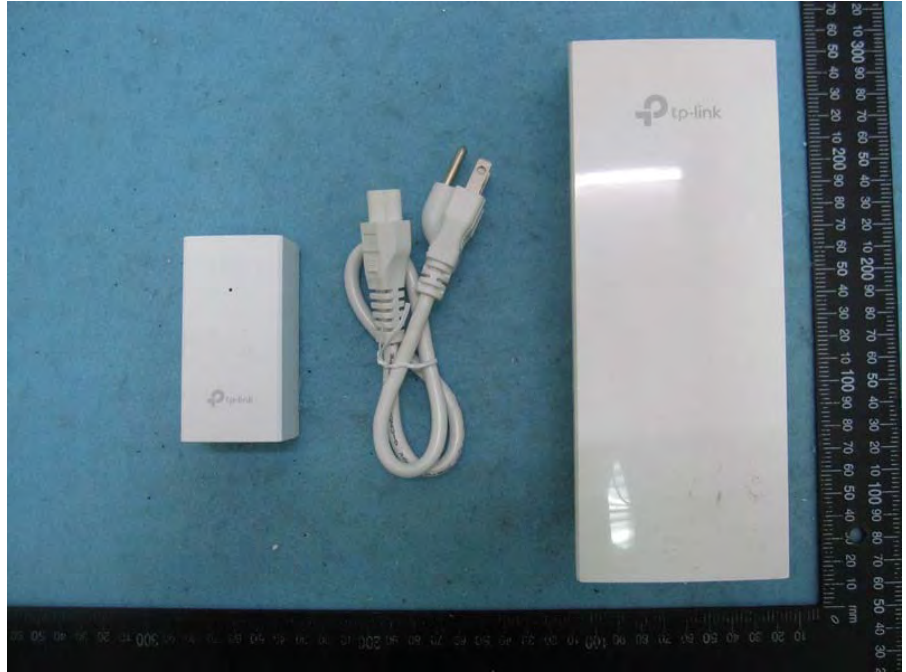

Brand Name: tp-link Model No.: CPE210

PoE

Model No.: TL-POE2412G

Power cord