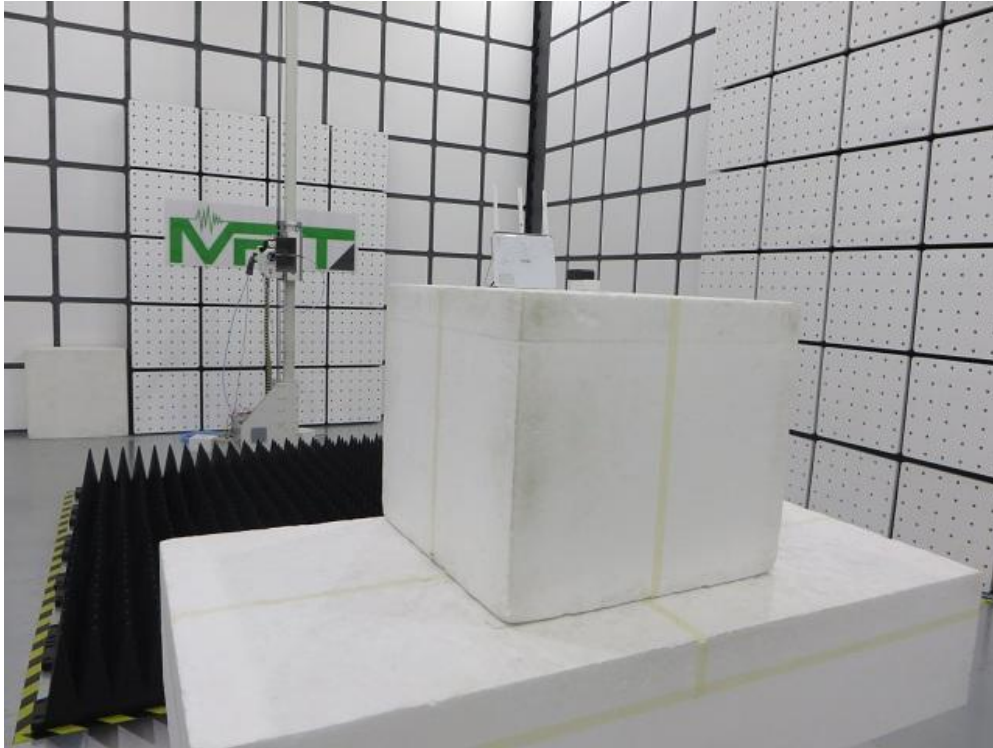

FCC Part15C & 15E Test Setup Photo

Description: Front view of Conducted Emission Test Setup

Description: Back view of Conducted Emission Test Setup

Description: Radiated Emission Test Setup for 9kHz ~ 30MHz

Description: Radiated Emission Test Setup for 30MHz ~ 1GHz

Description: Radiated Emission Test Setup for 1GHz ~ 18GHz

Description: Radiated Emission Test Setup for 18GHz ~ 40GHz