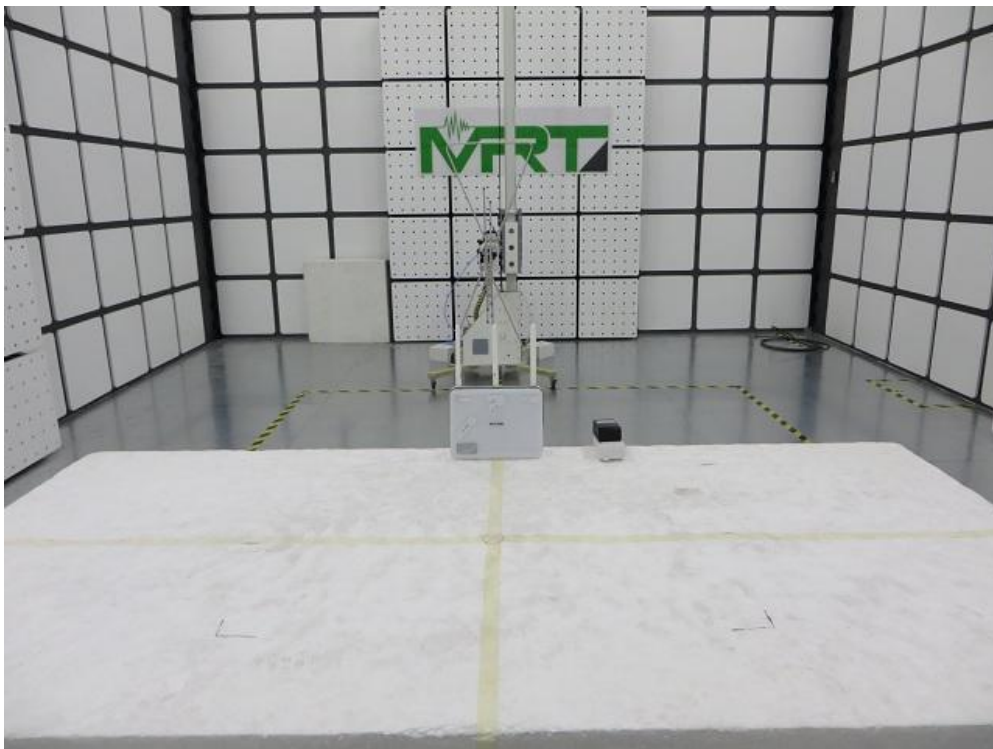

FCC Part15C & 15E Test Setup Photo

Description: Front view of Conducted Emission Test Setup

Description: Back view of Conducted Emission Test Setup

Description: Radiated Emission Test Setup for 9kHz ~ 30MHz

Description: Radiated Emission Test Setup for 30MHz ~ 1GHz

Description: Radiated Emission Test Setup for 1GHz ~ 18GHz

Description: Radiated Emission Test Setup for 18GHz ~ 40GHz