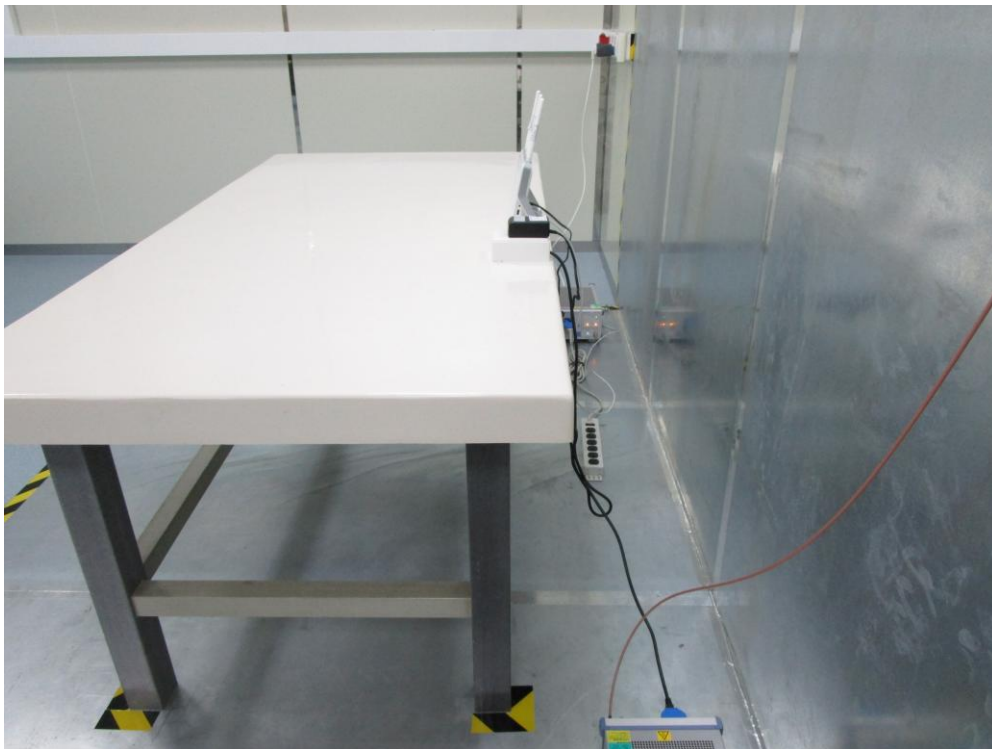

FCC Part15C & 15E Test Setup Photo

Description: Front view of Conducted Emission Test Setup

Description: Back view of Conducted Emission Test Setup

Description: Radiated Emission Test Setup for 9kHz ~ 30MHz

Description: Radiated Emission Test Setup for 30MHz ~ 1GHz

Description: Radiated Emission Test Setup for 1GHz ~ 18GHz

Description: Radiated Emission Test Setup for 18GHz ~ 40GHz