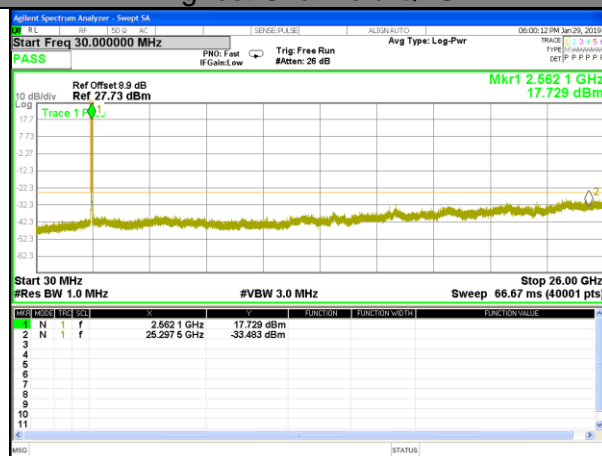

Highest Channel / 16QAM

LTE BAND 7

LTE Band 7 / 15MHz /Emission

Lowest Channel / QPSK

Lowest Channel / 16QAM

Middle Channel / QPSK

Middle Channel / 16QAM

Highest Channel / QPSK

Highest Channel / 16QAM

LTE BAND 7

LTE Band 7 / 20MHz /Emission

Lowest Channel / QPSK

Lowest Channel / 16QAM

Middle Channel / QPSK

Middle Channel / 16QAM

Highest Channel / QPSK

Highest Channel / 16QAM