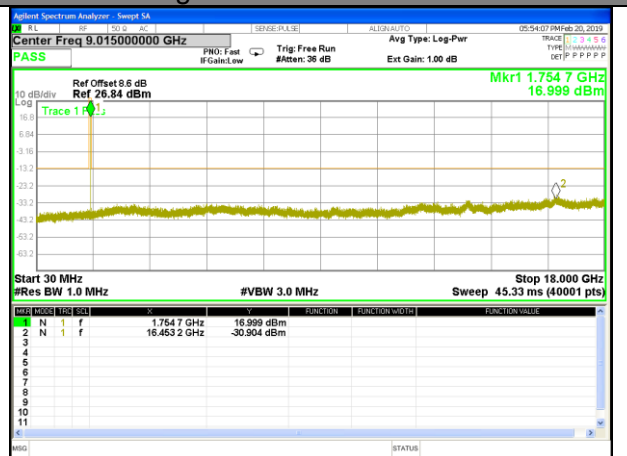

Highest Channel / 16QAM

LTE BAND 2

LTE Band 2 / 20MHz /Emission

Lowest Channel / QPSK

Lowest Channel / 16QAM

Middle Channel / QPSK

Middle Channel / 16QAM

Highest Channel / QPSK

Highest Channel / 16QAM

LTE BAND 4

LTE Band 4 / 1.4MHz /Emission

Lowest Channel / QPSK

Lowest Channel / 16QAM

Middle Channel / QPSK

Middle Channel / 16QAM

Highest Channel / QPSK

Highest Channel / 16QAM

LTE BAND 4

LTE Band 4 / 3MHz /Emission

Lowest Channel / QPSK

Lowest Channel / 16QAM

Middle Channel / QPSK

Middle Channel / 16QAM

Highest Channel / QPSK