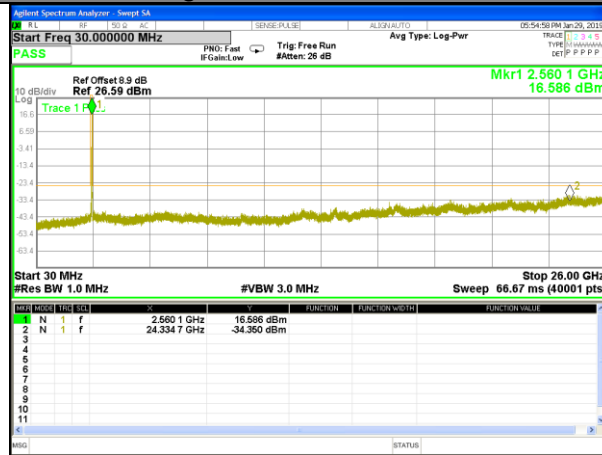

Highest Channel / 16QAM

LTE BAND 7

LTE Band 7 / 10MHz /Emission

Lowest Channel / QPSK

Lowest Channel / 16QAM

Middle Channel / QPSK

Middle Channel / 16QAM

Highest Channel / QPSK

Highest Channel / 16QAM

LTE BAND 7

LTE Band 7 / 15MHz /Emission

Lowest Channel / QPSK

Lowest Channel / 16QAM

Middle Channel / QPSK

Middle Channel / 16QAM

Highest Channel / QPSK

Highest Channel / 16QAM

LTE BAND 7

LTE Band 7 / 20MHz /Emission

Lowest Channel / QPSK

Lowest Channel / 16QAM

Middle Channel / QPSK

Middle Channel / 16QAM

Highest Channel / QPSK