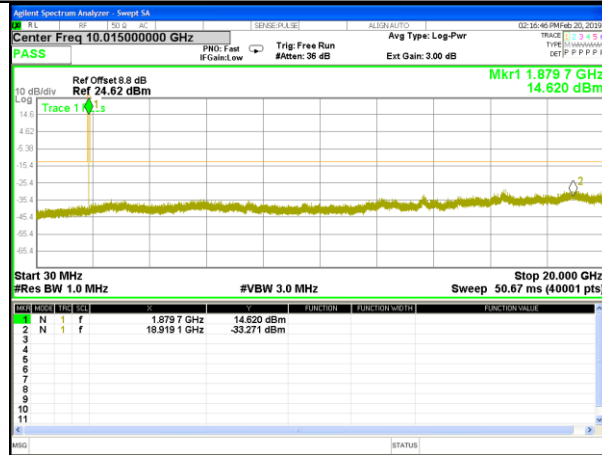

Middle Channel / QPSK