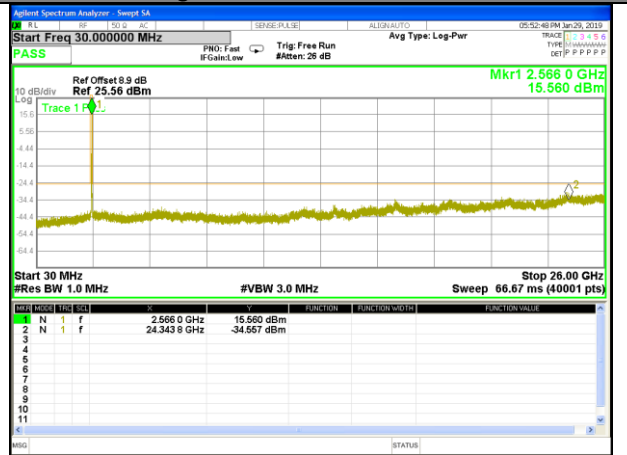

Highest Channel / 16QAM

LTE BAND 7

LTE Band 7 / 10MHz /Emission

Lowest Channel / QPSK

Lowest Channel / 16QAM

Middle Channel / QPSK

Middle Channel / 16QAM

Highest Channel / QPSK

Highest Channel / 16QAM

LTE BAND 7

LTE Band 7 / 15MHz /Emission

Lowest Channel / QPSK

Lowest Channel / 16QAM

Middle Channel / QPSK

Middle Channel / 16QAM

Highest Channel / QPSK

Highest Channel / 16QAM

LTE BAND 7

LTE Band 7 / 20MHz /Emission

Lowest Channel / QPSK

Lowest Channel / 16QAM

Middle Channel / QPSK

Middle Channel / 16QAM

Highest Channel / QPSK