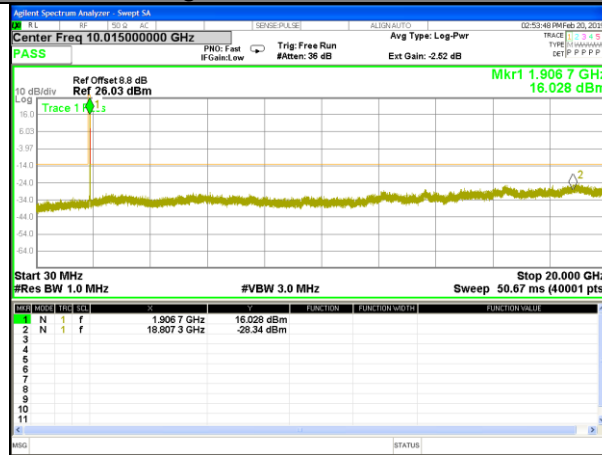

Highest Channel / 16QAM

LTE BAND 2

LTE Band 2 / 5MHz /Emission

Lowest Channel / QPSK

Lowest Channel / 16QAM

Middle Channel / QPSK

Middle Channel / 16QAM

Highest Channel / QPSK

Highest Channel / 16QAM

LTE BAND 2

LTE Band 2 / 10MHz /Emission

Lowest Channel / QPSK

Lowest Channel / 16QAM

Middle Channel / QPSK

Middle Channel / 16QAM

Highest Channel / QPSK

Highest Channel / 16QAM

LTE BAND 2

LTE Band 2 / 15MHz /Emission

Lowest Channel / QPSK

Lowest Channel / 16QAM

Middle Channel / QPSK

Middle Channel / 16QAM

Highest Channel / QPSK