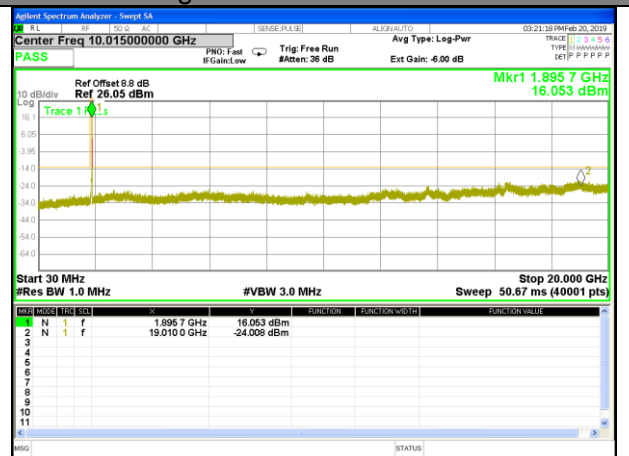

Highest Channel / 16QAM

LTE BAND 2

LTE Band 2 / 15MHz /Emission

Lowest Channel / QPSK

Lowest Channel / 16QAM

Middle Channel / QPSK

Middle Channel / 16QAM

Highest Channel / QPSK

Highest Channel / 16QAM

LTE BAND 2

LTE Band 2 / 20MHz /Emission

Lowest Channel / QPSK

Lowest Channel / 16QAM

Middle Channel / QPSK

Middle Channel / 16QAM

Highest Channel / QPSK

Highest Channel / 16QAM

LTE BAND 4

LTE Band 4 / 1.4MHz /Emission

Lowest Channel / QPSK

Lowest Channel / 16QAM

Middle Channel / QPSK

Middle Channel / 16QAM

Highest Channel / QPSK