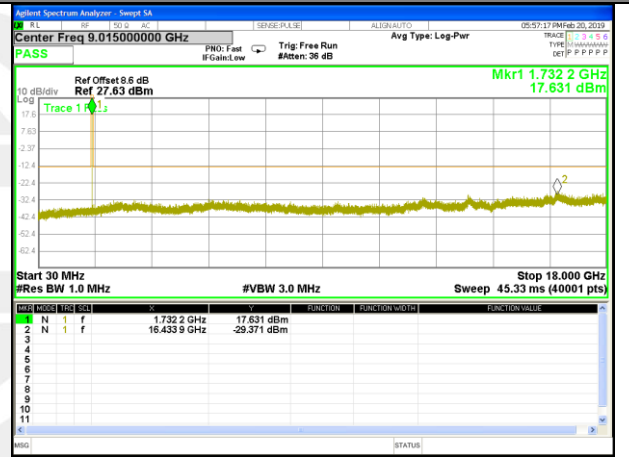

Highest Channel / 16QAM

LTE BAND 4

LTE Band 4 / 1.4MHz /Emission

Lowest Channel / QPSK

Lowest Channel / 16QAM

Middle Channel / QPSK

Middle Channel / 16QAM

Highest Channel / QPSK

Highest Channel / 16QAM

LTE BAND 4

LTE Band 4 / 3MHz /Emission

Lowest Channel / QPSK

Lowest Channel / 16QAM

Middle Channel / QPSK

Middle Channel / 16QAM

Highest Channel / QPSK

Highest Channel / 16QAM

LTE BAND 4

LTE Band 4 / 5MHz /Emission

Lowest Channel / QPSK

Lowest Channel / 16QAM

Middle Channel / QPSK

Middle Channel / 16QAM

Highest Channel / QPSK