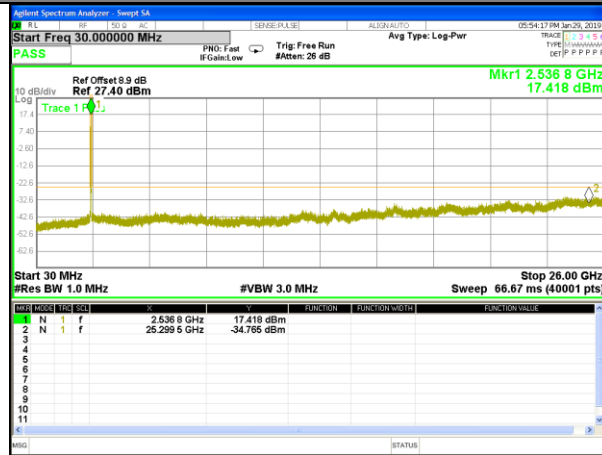

Highest Channel / 16QAM

LTE BAND 7

LTE Band 7 / 10MHz /Emission

Lowest Channel / QPSK

Lowest Channel / 16QAM

Middle Channel / QPSK

Middle Channel / 16QAM

Highest Channel / QPSK

Highest Channel / 16QAM

LTE BAND 7

LTE Band 7 / 15MHz /Emission

Lowest Channel / QPSK

Lowest Channel / 16QAM

Middle Channel / QPSK

Middle Channel / 16QAM

Highest Channel / QPSK

Highest Channel / 16QAM

LTE BAND 7

LTE Band 7 / 20MHz /Emission

Lowest Channel / QPSK

Lowest Channel / 16QAM

Middle Channel / QPSK

Middle Channel / 16QAM

Highest Channel / QPSK