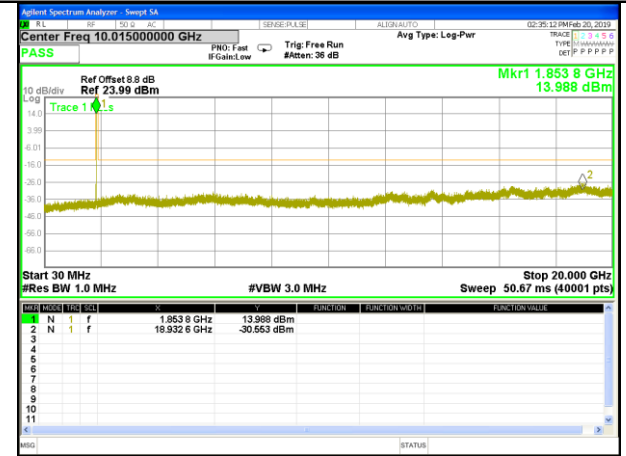

#### Highest Channel / 16QAM

LTE BAND 2

LTE Band 2 / 3MHz /Emission

Lowest Channel / QPSK

Lowest Channel / 16QAM

Middle Channel / QPSK

Middle Channel / 16QAM

Highest Channel / QPSK

Highest Channel / 16QAM

LTE BAND 2

LTE Band 2 / 5MHz /Emission

Lowest Channel / QPSK

Lowest Channel / 16QAM

Middle Channel / QPSK

Middle Channel / 16QAM

Highest Channel / QPSK

Highest Channel / 16QAM

LTE BAND 2

LTE Band 2 / 10MHz /Emission

Lowest Channel / QPSK

Lowest Channel / 16QAM

Middle Channel / QPSK

Middle Channel / 16QAM

Highest Channel / QPSK