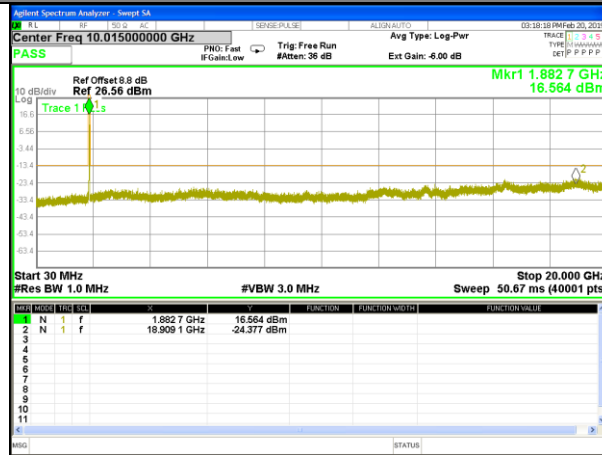

Highest Channel / 16QAM

LTE BAND 2

LTE Band 2 / 15MHz /Emission

Lowest Channel / QPSK

Lowest Channel / 16QAM

Middle Channel / QPSK

Middle Channel / 16QAM

Highest Channel / QPSK

Highest Channel / 16QAM

LTE BAND 2

LTE Band 2 / 20MHz /Emission

Lowest Channel / QPSK

Lowest Channel / 16QAM

Middle Channel / QPSK

Middle Channel / 16QAM

Highest Channel / QPSK

Highest Channel / 16QAM

LTE BAND 4

LTE Band 4 / 1.4MHz /Emission

Lowest Channel / QPSK

Lowest Channel / 16QAM

Middle Channel / QPSK

Middle Channel / 16QAM

Highest Channel / QPSK