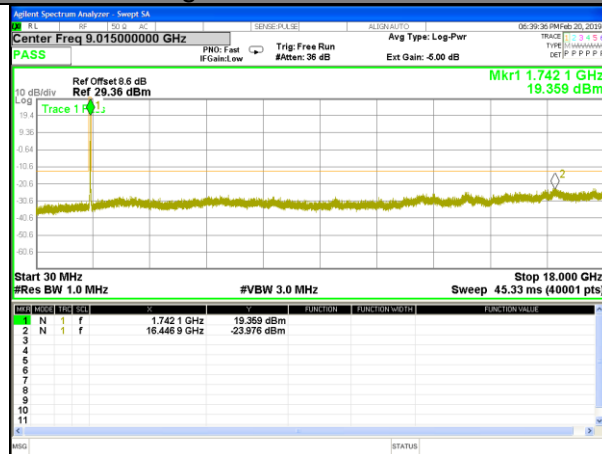

Highest Channel / 16QAM

LTE BAND 4

LTE Band 4 / 10MHz /Emission

Lowest Channel / QPSK

Lowest Channel / 16QAM

Middle Channel / QPSK

Middle Channel / 16QAM

Highest Channel / QPSK

Highest Channel / 16QAM

LTE BAND 4

LTE Band 4 / 15MHz /Emission

Lowest Channel / QPSK

Lowest Channel / 16QAM

Middle Channel / QPSK

Middle Channel / 16QAM

Highest Channel / QPSK

Highest Channel / 16QAM

LTE BAND 4

LTE Band 4 / 20MHz /Emission

Lowest Channel / QPSK

Lowest Channel / 16QAM

Middle Channel / QPSK

Middle Channel / 16QAM

Highest Channel / QPSK