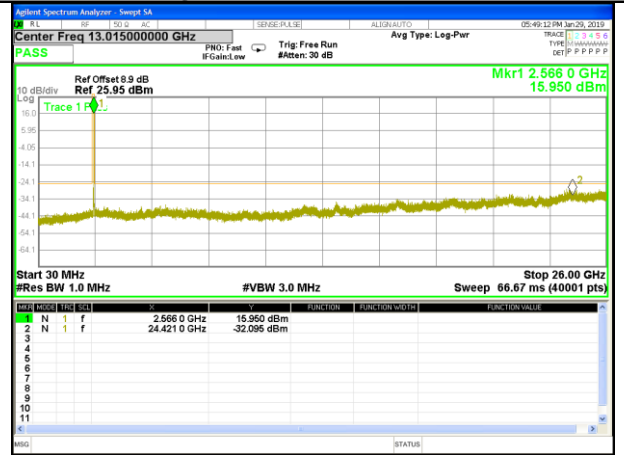

Highest Channel / 16QAM

LTE BAND 7

LTE Band 7 / 5MHz /Emission

Lowest Channel / QPSK

Lowest Channel / 16QAM

Middle Channel / QPSK

Middle Channel / 16QAM

Highest Channel / QPSK

Highest Channel / 16QAM

LTE BAND 7

LTE Band 7 / 10MHz /Emission

Lowest Channel / QPSK

Lowest Channel / 16QAM

Middle Channel / QPSK

Middle Channel / 16QAM

Highest Channel / QPSK

Highest Channel / 16QAM

LTE BAND 7

LTE Band 7 / 15MHz /Emission

Lowest Channel / QPSK

Lowest Channel / 16QAM

Middle Channel / QPSK

Middle Channel / 16QAM

Highest Channel / QPSK