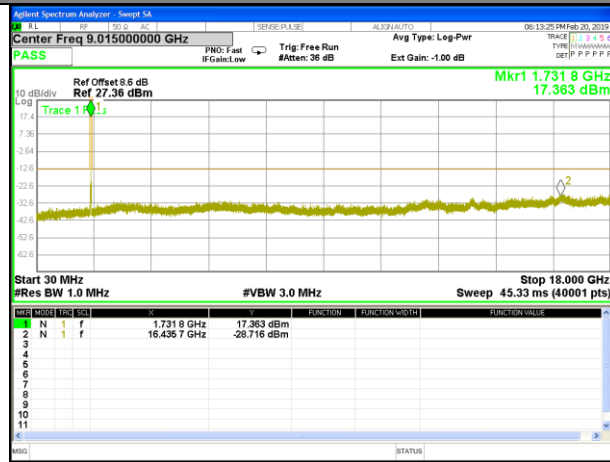

Highest Channel / 16QAM

LTE BAND 4

LTE Band 4 / 3MHz /Emission

Lowest Channel / QPSK

Lowest Channel / 16QAM

Middle Channel / QPSK

Middle Channel / 16QAM

Highest Channel / QPSK

Highest Channel / 16QAM

LTE BAND 4

LTE Band 4 / 5MHz /Emission

Lowest Channel / QPSK

Lowest Channel / 16QAM

Middle Channel / QPSK

Middle Channel / 16QAM

Highest Channel / QPSK

Highest Channel / 16QAM

LTE BAND 4

LTE Band 4 / 10MHz /Emission

Lowest Channel / QPSK

Lowest Channel / 16QAM

Middle Channel / QPSK

Middle Channel / 16QAM

Highest Channel / QPSK