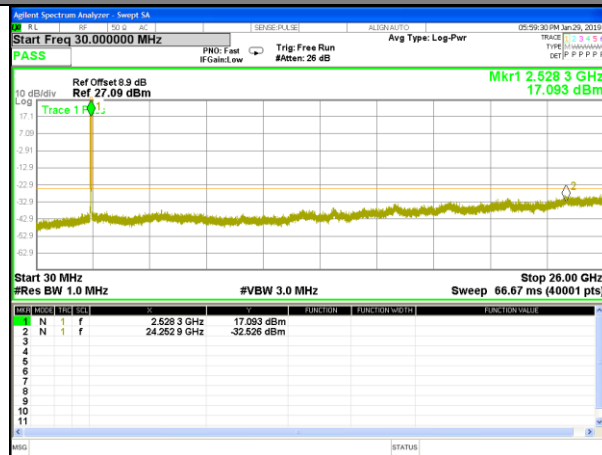

Highest Channel / 16QAM

LTE BAND 7

LTE Band 7 / 15MHz /Emission

Lowest Channel / QPSK

Lowest Channel / 16QAM

Middle Channel / QPSK

Middle Channel / 16QAM

Highest Channel / QPSK

Highest Channel / 16QAM

LTE BAND 7

LTE Band 7 / 20MHz /Emission

Lowest Channel / QPSK

Lowest Channel / 16QAM

Middle Channel / QPSK

Middle Channel / 16QAM

Highest Channel / QPSK

Highest Channel / 16QAM