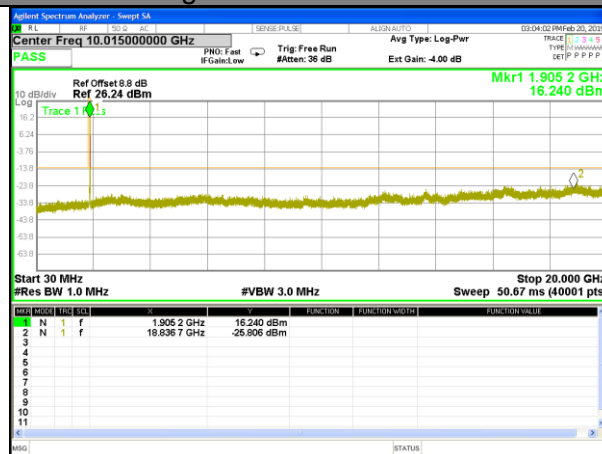

Highest Channel / 16QAM

LTE BAND 2

LTE Band 2 / 10MHz /Emission

Lowest Channel / QPSK

Lowest Channel / 16QAM

Middle Channel / QPSK

Middle Channel / 16QAM

Highest Channel / QPSK

Highest Channel / 16QAM

LTE BAND 2

LTE Band 2 / 15MHz /Emission

Lowest Channel / QPSK

Lowest Channel / 16QAM

Middle Channel / QPSK

Middle Channel / 16QAM

Highest Channel / QPSK

Highest Channel / 16QAM

LTE BAND 2

LTE Band 2 / 20MHz /Emission

Lowest Channel / QPSK

Lowest Channel / 16QAM

Middle Channel / QPSK

Middle Channel / 16QAM

Highest Channel / QPSK