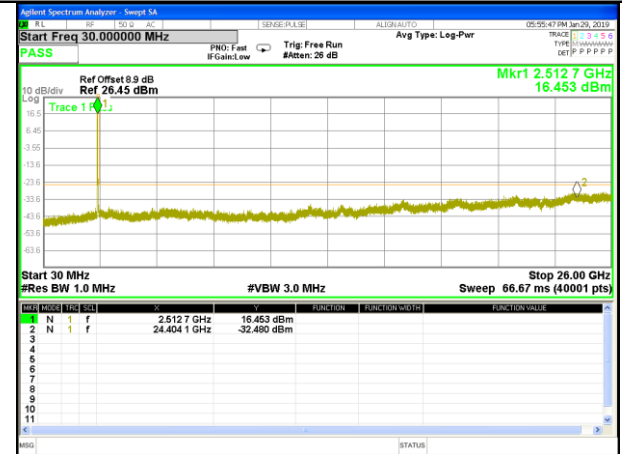

Highest Channel / 16QAM

LTE BAND 7

LTE Band 7 / 15MHz /Emission

Lowest Channel / QPSK

Lowest Channel / 16QAM

Middle Channel / QPSK

Middle Channel / 16QAM

Highest Channel / QPSK

Highest Channel / 16QAM

LTE BAND 7

LTE Band 7 / 20MHz /Emission

Lowest Channel / QPSK

Lowest Channel / 16QAM

Middle Channel / QPSK

Middle Channel / 16QAM

Highest Channel / QPSK

Highest Channel / 16QAM