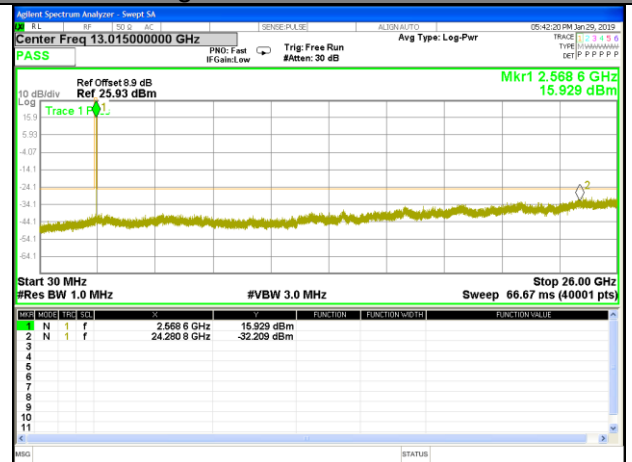

Highest Channel / 16QAM

LTE BAND 4

LTE Band 4 / 20MHz /Emission

Lowest Channel / QPSK

Lowest Channel / 16QAM

Middle Channel / QPSK

Middle Channel / 16QAM

Highest Channel / QPSK

Highest Channel / 16QAM

LTE BAND 7

LTE Band 7 / 5MHz /Emission

Lowest Channel / QPSK

Lowest Channel / 16QAM

Middle Channel / QPSK

Middle Channel / 16QAM

Highest Channel / QPSK

Highest Channel / 16QAM

LTE BAND 7

LTE Band 7 / 10MHz /Emission

Lowest Channel / QPSK

Lowest Channel / 16QAM

Middle Channel / QPSK

Middle Channel / 16QAM

Highest Channel / QPSK