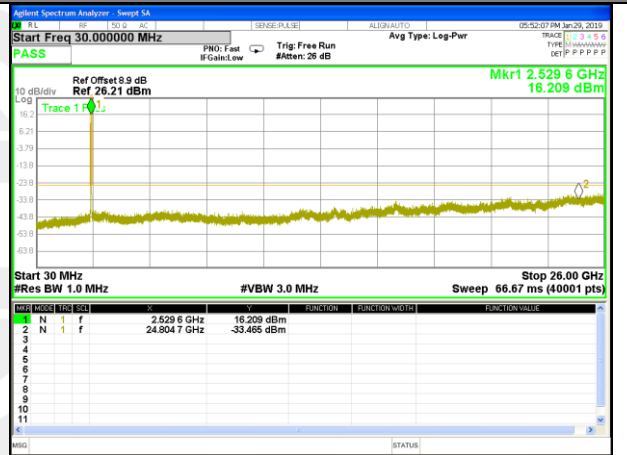

Highest Channel / 16QAM

LTE BAND 7

LTE Band 7 / 10MHz /Emission

Lowest Channel / QPSK

Lowest Channel / 16QAM

Middle Channel / QPSK

Middle Channel / 16QAM

Highest Channel / QPSK

Highest Channel / 16QAM

LTE BAND 7

LTE Band 7 / 15MHz /Emission

Lowest Channel / QPSK

Lowest Channel / 16QAM

Middle Channel / QPSK

Middle Channel / 16QAM

Highest Channel / QPSK

Highest Channel / 16QAM

LTE BAND 7

LTE Band 7 / 20MHz /Emission

Lowest Channel / QPSK

Lowest Channel / 16QAM

Middle Channel / QPSK

Middle Channel / 16QAM

Highest Channel / QPSK