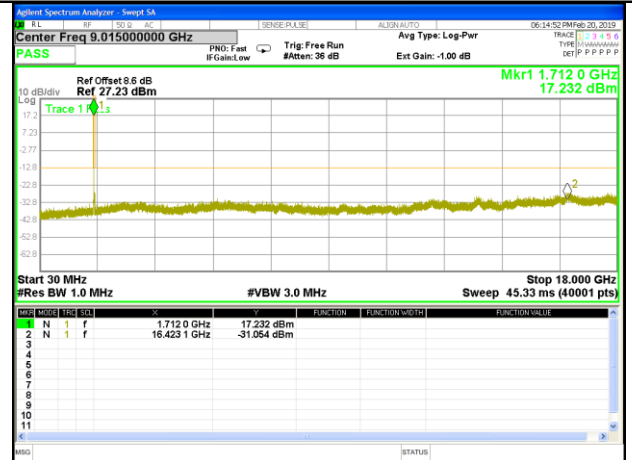

Highest Channel / 16QAM

LTE BAND 4

LTE Band 4 / 3MHz /Emission

Lowest Channel / QPSK

Lowest Channel / 16QAM

Middle Channel / QPSK

Middle Channel / 16QAM

Highest Channel / QPSK

Highest Channel / 16QAM

LTE BAND 4

LTE Band 4 / 5MHz /Emission

Lowest Channel / QPSK

Lowest Channel / 16QAM

Middle Channel / QPSK

Middle Channel / 16QAM

Highest Channel / QPSK

Highest Channel / 16QAM

LTE BAND 4

LTE Band 4 / 10MHz /Emission

Lowest Channel / QPSK

Lowest Channel / 16QAM

Middle Channel / QPSK

Middle Channel / 16QAM

Highest Channel / QPSK