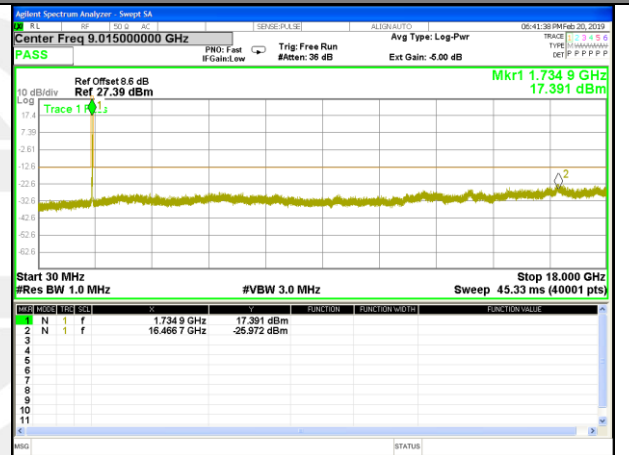

Highest Channel / 16QAM

LTE BAND 4

LTE Band 4 / 10MHz /Emission

Lowest Channel / QPSK

Lowest Channel / 16QAM

Middle Channel / QPSK

Middle Channel / 16QAM

Highest Channel / QPSK

Highest Channel / 16QAM

LTE BAND 4

LTE Band 4 / 15MHz /Emission

Lowest Channel / QPSK

Lowest Channel / 16QAM

Middle Channel / QPSK

Middle Channel / 16QAM

Highest Channel / QPSK

Highest Channel / 16QAM

LTE BAND 4

LTE Band 4 / 20MHz /Emission

Lowest Channel / QPSK

Lowest Channel / 16QAM

Middle Channel / QPSK

Middle Channel / 16QAM

Highest Channel / QPSK