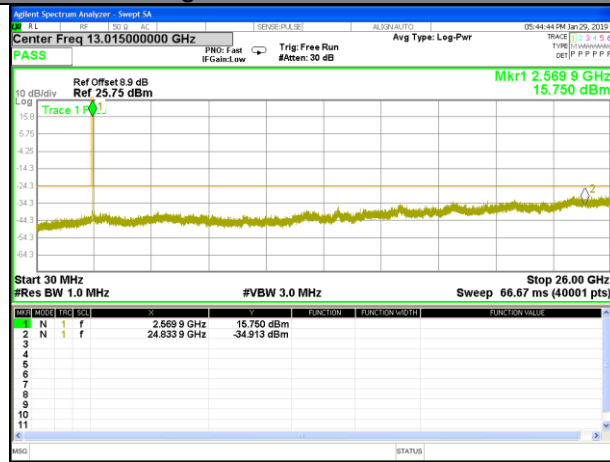

Highest Channel / 16QAM

LTE BAND 4

LTE Band 4 / 20MHz /Emission

Lowest Channel / QPSK

Lowest Channel / 16QAM

Middle Channel / QPSK

Middle Channel / 16QAM

Highest Channel / QPSK

Highest Channel / 16QAM

LTE BAND 7

LTE Band 7 / 5MHz /Emission

Lowest Channel / QPSK

Lowest Channel / 16QAM

Middle Channel / QPSK

Middle Channel / 16QAM

Highest Channel / QPSK

Highest Channel / 16QAM

LTE BAND 7

LTE Band 7 / 10MHz /Emission

Lowest Channel / QPSK

Lowest Channel / 16QAM

Middle Channel / QPSK

Middle Channel / 16QAM

Highest Channel / QPSK