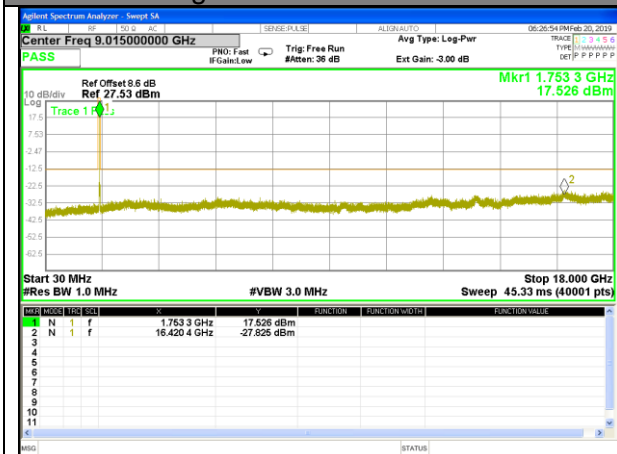

Highest Channel / 16QAM

LTE BAND 4

LTE Band 4 / 5MHz /Emission

Lowest Channel / QPSK

Lowest Channel / 16QAM

Middle Channel / QPSK

Middle Channel / 16QAM

Highest Channel / QPSK

Highest Channel / 16QAM

LTE BAND 4

LTE Band 4 / 10MHz /Emission

Lowest Channel / QPSK

Lowest Channel / 16QAM

Middle Channel / QPSK

Middle Channel / 16QAM

Highest Channel / QPSK

Highest Channel / 16QAM

LTE BAND 4

LTE Band 4 / 15MHz /Emission

Lowest Channel / QPSK

Lowest Channel / 16QAM

Middle Channel / QPSK

Middle Channel / 16QAM

Highest Channel / QPSK

Highest Channel / 16QAM

LTE BAND 4

LTE Band 4 / 20MHz /Emission

Lowest Channel / QPSK

Lowest Channel / 16QAM

Middle Channel / QPSK

Middle Channel / 16QAM

Highest Channel / QPSK