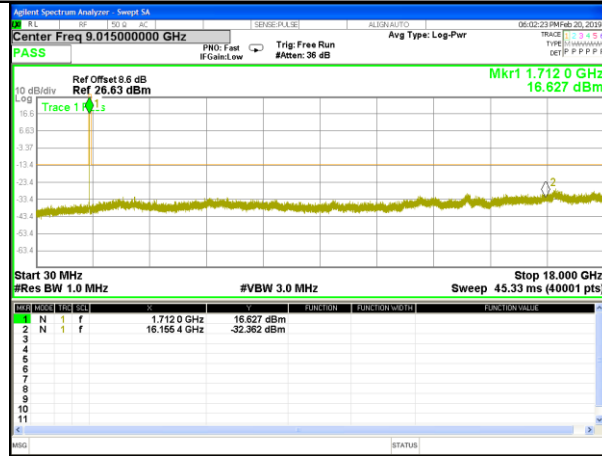

Highest Channel / 16QAM

LTE BAND 4

LTE Band 4 / 1.4MHz /Emission

Lowest Channel / QPSK

Lowest Channel / 16QAM

Middle Channel / QPSK

Middle Channel / 16QAM

Highest Channel / QPSK

Highest Channel / 16QAM

LTE BAND 4

LTE Band 4 / 3MHz /Emission

Lowest Channel / QPSK

Lowest Channel / 16QAM

Middle Channel / QPSK

Middle Channel / 16QAM

Highest Channel / QPSK

Highest Channel / 16QAM

LTE BAND 4

LTE Band 4 / 5MHz /Emission

Lowest Channel / QPSK

Lowest Channel / 16QAM

Middle Channel / QPSK

Middle Channel / 16QAM

Highest Channel / QPSK