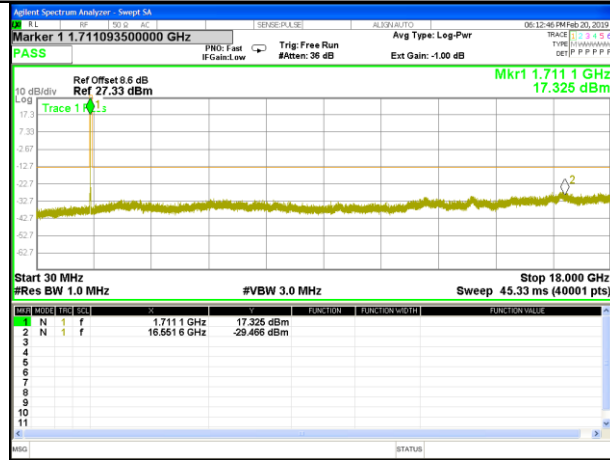

Highest Channel / 16QAM

LTE BAND 4

LTE Band 4 / 3MHz /Emission

Lowest Channel / QPSK

Lowest Channel / 16QAM

Middle Channel / QPSK

Middle Channel / 16QAM

Highest Channel / QPSK

Highest Channel / 16QAM

LTE BAND 4

LTE Band 4 / 5MHz /Emission

Lowest Channel / QPSK

Lowest Channel / 16QAM

Middle Channel / QPSK

Middle Channel / 16QAM

Highest Channel / QPSK

Highest Channel / 16QAM

LTE BAND 4

LTE Band 4 / 10MHz /Emission

Lowest Channel / QPSK

Lowest Channel / 16QAM

Middle Channel / QPSK

Middle Channel / 16QAM

Highest Channel / QPSK