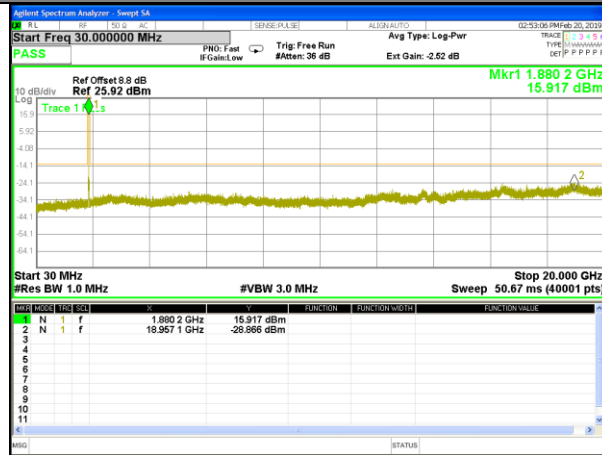

Highest Channel / 16QAM

LTE BAND 2

LTE Band 2 / 5MHz /Emission

Lowest Channel / QPSK

Lowest Channel / 16QAM

Middle Channel / QPSK

Middle Channel / 16QAM

Highest Channel / QPSK

Highest Channel / 16QAM

LTE BAND 2

LTE Band 2 / 10MHz /Emission

Lowest Channel / QPSK

Lowest Channel / 16QAM

Middle Channel / QPSK

Middle Channel / 16QAM

Highest Channel / QPSK

Highest Channel / 16QAM

LTE BAND 2

LTE Band 2 / 15MHz /Emission

Lowest Channel / QPSK

Lowest Channel / 16QAM

Middle Channel / QPSK

Middle Channel / 16QAM

Highest Channel / QPSK