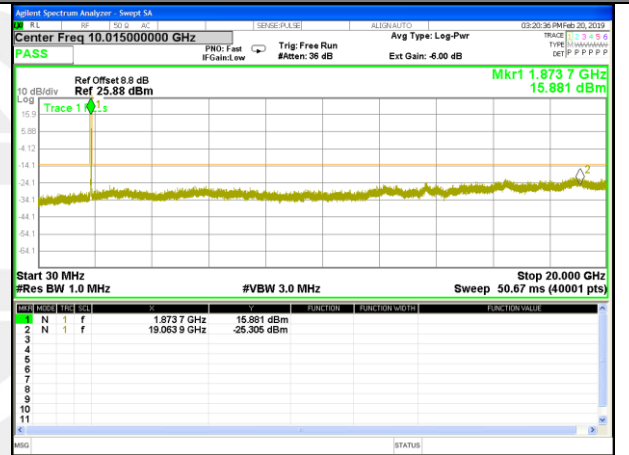

Highest Channel / 16QAM

LTE BAND 2

LTE Band 2 / 15MHz /Emission

Lowest Channel / QPSK

Lowest Channel / 16QAM

Middle Channel / QPSK

Middle Channel / 16QAM

Highest Channel / QPSK

Highest Channel / 16QAM

LTE BAND 2

LTE Band 2 / 20MHz /Emission

Lowest Channel / QPSK

Lowest Channel / 16QAM

Middle Channel / QPSK

Middle Channel / 16QAM

Highest Channel / QPSK

Highest Channel / 16QAM

LTE BAND 4

LTE Band 4 / 1.4MHz /Emission

Lowest Channel / QPSK

Lowest Channel / 16QAM

Middle Channel / QPSK

Middle Channel / 16QAM

Highest Channel / QPSK