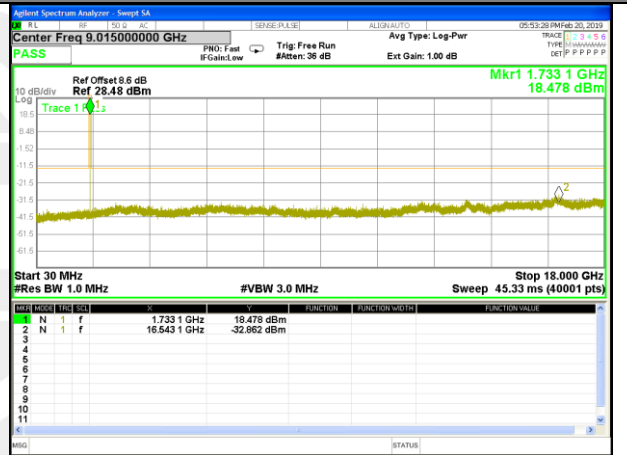

Highest Channel / 16QAM

LTE BAND 2

LTE Band 2 / 20MHz /Emission

Lowest Channel / QPSK

Lowest Channel / 16QAM

Middle Channel / QPSK

Middle Channel / 16QAM

Highest Channel / QPSK

Highest Channel / 16QAM

LTE BAND 4

LTE Band 4 / 1.4MHz /Emission

Lowest Channel / QPSK

Lowest Channel / 16QAM

Middle Channel / QPSK

Middle Channel / 16QAM

Highest Channel / QPSK

Highest Channel / 16QAM

LTE BAND 4

LTE Band 4 / 3MHz /Emission

Lowest Channel / QPSK

Lowest Channel / 16QAM

Middle Channel / QPSK

Middle Channel / 16QAM

Highest Channel / QPSK