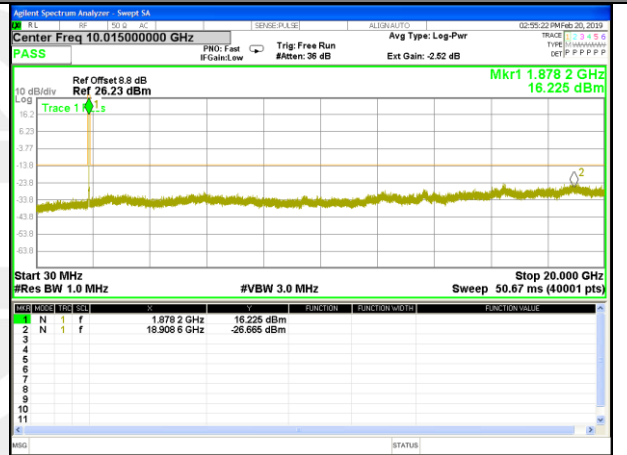

Highest Channel / 16QAM

LTE BAND 2

LTE Band 2 / 5MHz /Emission

Lowest Channel / QPSK

Lowest Channel / 16QAM

Middle Channel / QPSK

Middle Channel / 16QAM

Highest Channel / QPSK

Highest Channel / 16QAM

LTE BAND 2

LTE Band 2 / 10MHz /Emission

Lowest Channel / QPSK

Lowest Channel / 16QAM

Middle Channel / QPSK

Middle Channel / 16QAM

Highest Channel / QPSK

Highest Channel / 16QAM

LTE BAND 2

LTE Band 2 / 15MHz /Emission

Lowest Channel / QPSK

Lowest Channel / 16QAM

Middle Channel / QPSK

Middle Channel / 16QAM

Highest Channel / QPSK