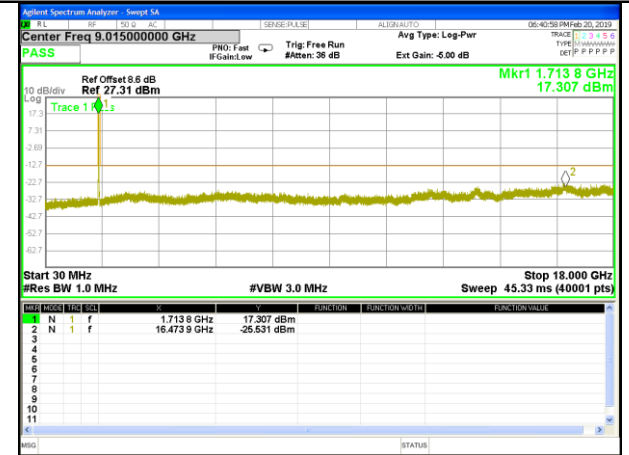

Highest Channel / 16QAM

LTE BAND 4

LTE Band 4 / 10MHz /Emission

Lowest Channel / QPSK

Lowest Channel / 16QAM

Middle Channel / QPSK

Middle Channel / 16QAM

Highest Channel / QPSK

Highest Channel / 16QAM

LTE BAND 4

LTE Band 4 / 15MHz /Emission

Lowest Channel / QPSK

Lowest Channel / 16QAM

Middle Channel / QPSK

Middle Channel / 16QAM

Highest Channel / QPSK

Highest Channel / 16QAM

LTE BAND 4

LTE Band 4 / 20MHz /Emission

Lowest Channel / QPSK

Lowest Channel / 16QAM

Middle Channel / QPSK

Middle Channel / 16QAM

Highest Channel / QPSK