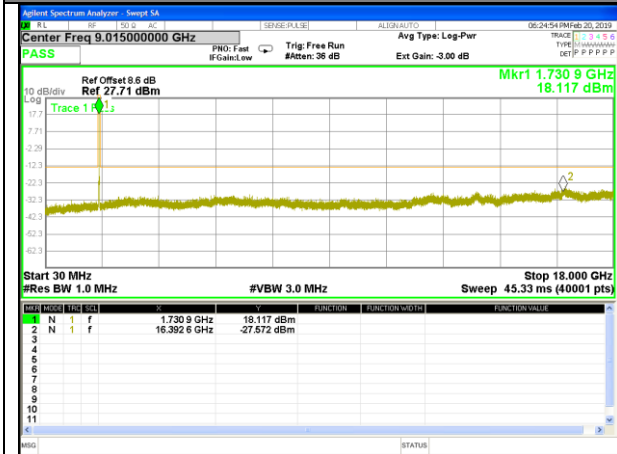

Highest Channel / 16QAM

LTE BAND 4

LTE Band 4 / 5MHz /Emission

Lowest Channel / QPSK

Lowest Channel / 16QAM

Middle Channel / QPSK

Middle Channel / 16QAM

Highest Channel / QPSK

Highest Channel / 16QAM

LTE BAND 4

LTE Band 4 / 10MHz /Emission

Lowest Channel / QPSK

Lowest Channel / 16QAM

Middle Channel / QPSK

Middle Channel / 16QAM

Highest Channel / QPSK

Highest Channel / 16QAM

LTE BAND 4

LTE Band 4 / 15MHz /Emission

Lowest Channel / QPSK

Lowest Channel / 16QAM

Middle Channel / QPSK

Middle Channel / 16QAM

Highest Channel / QPSK