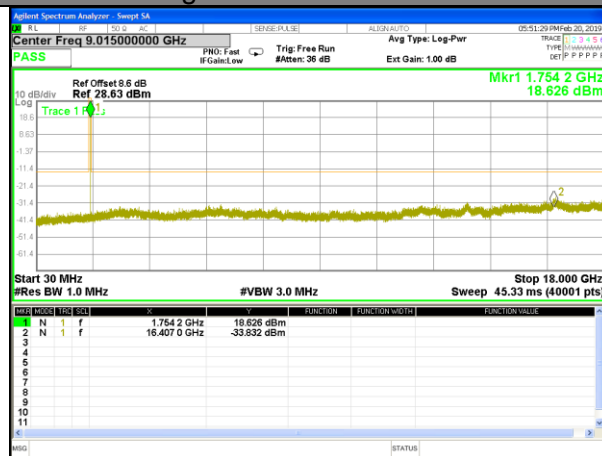

Highest Channel / 16QAM

LTE BAND 2

LTE Band 2 / 20MHz /Emission

Lowest Channel / QPSK

Lowest Channel / 16QAM

Middle Channel / QPSK

Middle Channel / 16QAM

Highest Channel / QPSK

Highest Channel / 16QAM

LTE BAND 4

LTE Band 4 / 1.4MHz /Emission

Lowest Channel / QPSK

Lowest Channel / 16QAM

Middle Channel / QPSK

Middle Channel / 16QAM

Highest Channel / QPSK

Highest Channel / 16QAM

LTE BAND 4

LTE Band 4 / 3MHz /Emission

Lowest Channel / QPSK

Lowest Channel / 16QAM

Middle Channel / QPSK

Middle Channel / 16QAM

Highest Channel / QPSK