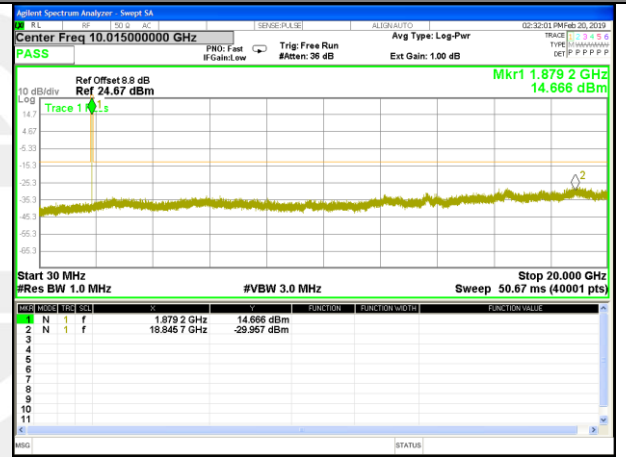

#### Highest Channel / QPSK

#### Highest Channel / 16QAM

LTE BAND 2

LTE Band 2 / 3MHz /Emission

Lowest Channel / QPSK

Lowest Channel / 16QAM

Middle Channel / QPSK

Middle Channel / 16QAM

Highest Channel / QPSK

Highest Channel / 16QAM

LTE BAND 2

LTE Band 2 / 5MHz /Emission

Lowest Channel / QPSK

Lowest Channel / 16QAM

Middle Channel / QPSK

Middle Channel / 16QAM

Highest Channel / QPSK