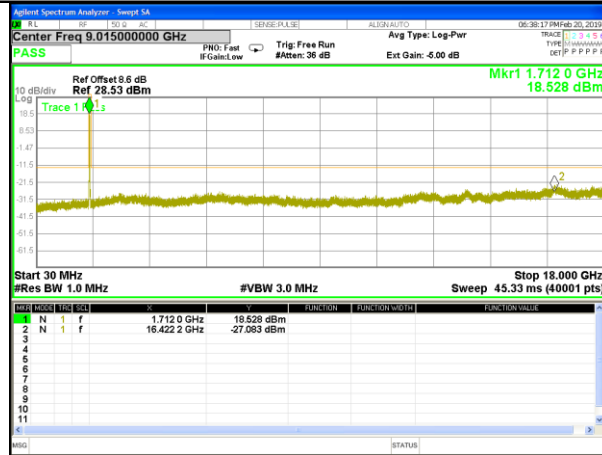

Highest Channel / 16QAM

LTE BAND 4

LTE Band 4 / 10MHz /Emission

Lowest Channel / QPSK

Lowest Channel / 16QAM

Middle Channel / QPSK

Middle Channel / 16QAM

Highest Channel / QPSK

Highest Channel / 16QAM

LTE BAND 4

LTE Band 4 / 15MHz /Emission

Lowest Channel / QPSK

Lowest Channel / 16QAM

Middle Channel / QPSK

Middle Channel / 16QAM

Highest Channel / QPSK

Highest Channel / 16QAM

LTE BAND 4

LTE Band 4 / 20MHz /Emission

Lowest Channel / QPSK

Lowest Channel / 16QAM

Middle Channel / QPSK

Middle Channel / 16QAM

Highest Channel / QPSK