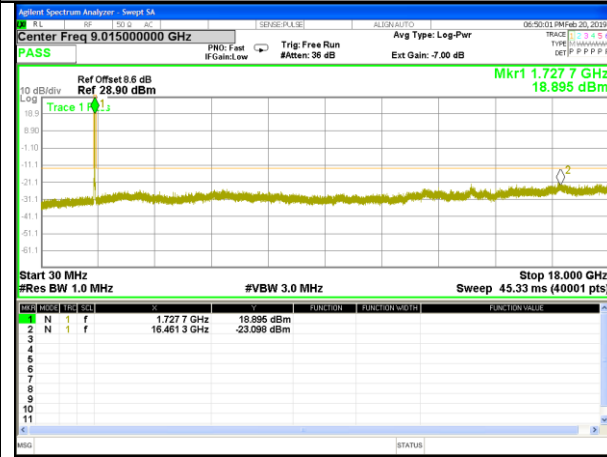

Highest Channel / 16QAM

LTE BAND 4

LTE Band 4 / 15MHz /Emission

Lowest Channel / QPSK

Lowest Channel / 16QAM

Middle Channel / QPSK

Middle Channel / 16QAM

Highest Channel / QPSK

Highest Channel / 16QAM

LTE BAND 4

LTE Band 4 / 20MHz /Emission

Lowest Channel / QPSK

Lowest Channel / 16QAM

Middle Channel / QPSK

Middle Channel / 16QAM

Highest Channel / QPSK

Highest Channel / 16QAM

LTE BAND 7

LTE Band 7 / 5MHz /Emission

Lowest Channel / QPSK

Lowest Channel / 16QAM

Middle Channel / QPSK

Middle Channel / 16QAM

Highest Channel / QPSK