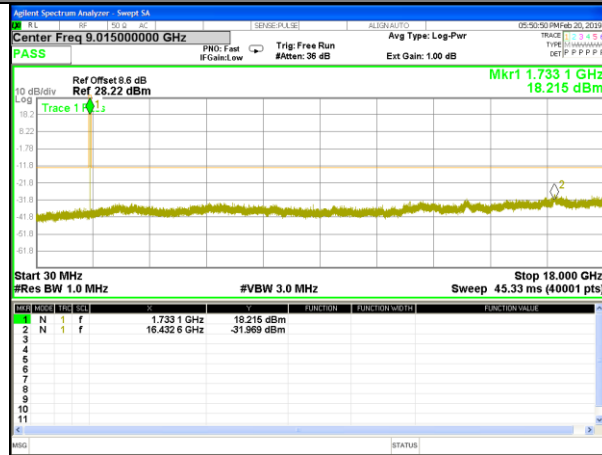

Highest Channel / 16QAM

LTE BAND 2

LTE Band 2 / 20MHz /Emission

Lowest Channel / QPSK

Lowest Channel / 16QAM

Middle Channel / QPSK

Middle Channel / 16QAM

Highest Channel / QPSK

Highest Channel / 16QAM

LTE BAND 4

LTE Band 4 / 1.4MHz /Emission

Lowest Channel / QPSK

Lowest Channel / 16QAM

Middle Channel / QPSK

Middle Channel / 16QAM

Highest Channel / QPSK

Highest Channel / 16QAM

LTE BAND 4

LTE Band 4 / 3MHz /Emission

Lowest Channel / QPSK

Lowest Channel / 16QAM

Middle Channel / QPSK

Middle Channel / 16QAM

Highest Channel / QPSK