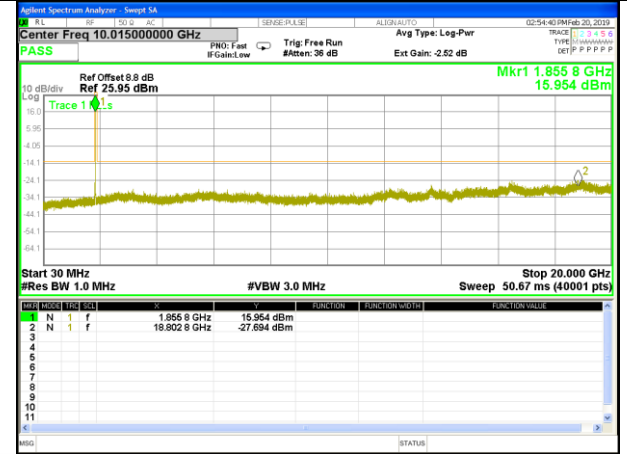

Highest Channel / 16QAM

LTE BAND 2

LTE Band 2 / 5MHz /Emission

Lowest Channel / QPSK

Lowest Channel / 16QAM

Middle Channel / QPSK

Middle Channel / 16QAM

Highest Channel / QPSK

Highest Channel / 16QAM

LTE BAND 2

LTE Band 2 / 10MHz /Emission

Lowest Channel / QPSK

Lowest Channel / 16QAM

Middle Channel / QPSK

Middle Channel / 16QAM

Highest Channel / QPSK

Highest Channel / 16QAM

LTE BAND 2

LTE Band 2 / 15MHz /Emission

Lowest Channel / QPSK

Lowest Channel / 16QAM

Middle Channel / QPSK

Middle Channel / 16QAM

Highest Channel / QPSK