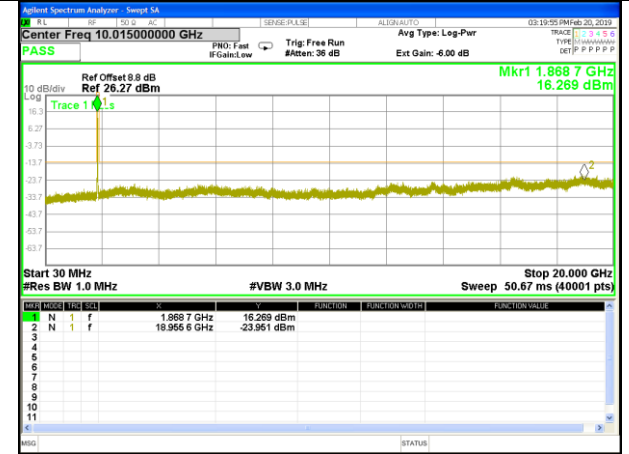

Highest Channel / 16QAM

LTE BAND 2

LTE Band 2 / 15MHz /Emission

Lowest Channel / QPSK

Lowest Channel / 16QAM

Middle Channel / QPSK

Middle Channel / 16QAM

Highest Channel / QPSK

Highest Channel / 16QAM

LTE BAND 2

LTE Band 2 / 20MHz /Emission

Lowest Channel / QPSK

Lowest Channel / 16QAM

Middle Channel / QPSK

Middle Channel / 16QAM

Highest Channel / QPSK

Highest Channel / 16QAM

LTE BAND 4

LTE Band 4 / 1.4MHz /Emission

Lowest Channel / QPSK

Lowest Channel / 16QAM

Middle Channel / QPSK

Middle Channel / 16QAM

Highest Channel / QPSK