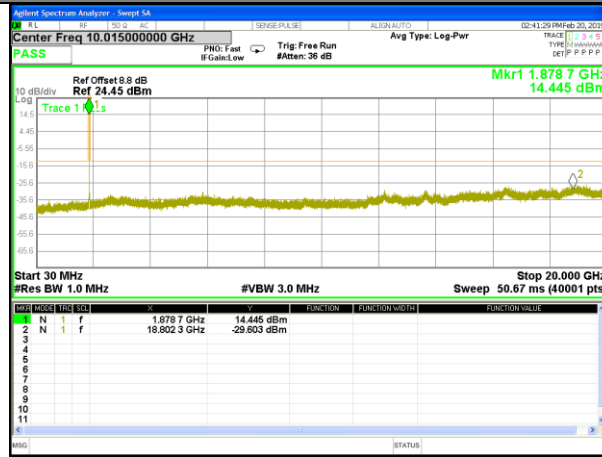

#### Highest Channel / 16QAM

LTE BAND 2

LTE Band 2 / 3MHz /Emission

Lowest Channel / QPSK

Lowest Channel / 16QAM

Middle Channel / QPSK

Middle Channel / 16QAM

Highest Channel / QPSK

Highest Channel / 16QAM

LTE BAND 2

LTE Band 2 / 5MHz /Emission

Lowest Channel / QPSK

Lowest Channel / 16QAM

Middle Channel / QPSK

Middle Channel / 16QAM

Highest Channel / QPSK

Highest Channel / 16QAM

LTE BAND 2

LTE Band 2 / 10MHz /Emission

Lowest Channel / QPSK

Lowest Channel / 16QAM

Middle Channel / QPSK

Middle Channel / 16QAM

Highest Channel / QPSK