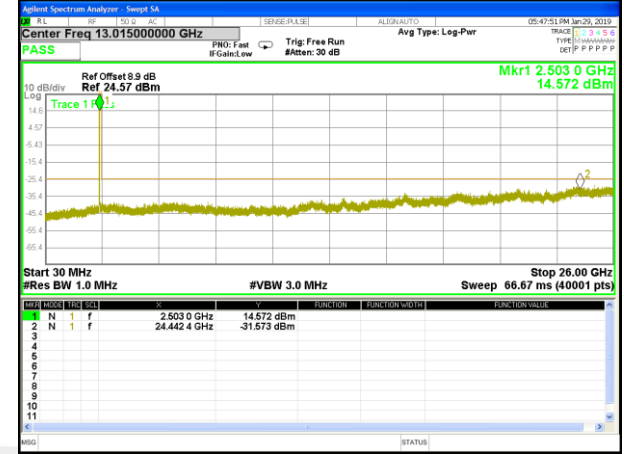

Highest Channel / 16QAM

LTE BAND 7

LTE Band 7 / 5MHz /Emission

Lowest Channel / QPSK

Lowest Channel / 16QAM

Middle Channel / QPSK

Middle Channel / 16QAM

Highest Channel / QPSK

Highest Channel / 16QAM

LTE BAND 7

LTE Band 7 / 10MHz /Emission

Lowest Channel / QPSK

Lowest Channel / 16QAM

Middle Channel / QPSK

Middle Channel / 16QAM

Highest Channel / QPSK

Highest Channel / 16QAM

LTE BAND 7

LTE Band 7 / 15MHz /Emission

Lowest Channel / QPSK

Lowest Channel / 16QAM

Middle Channel / QPSK

Middle Channel / 16QAM

Highest Channel / QPSK