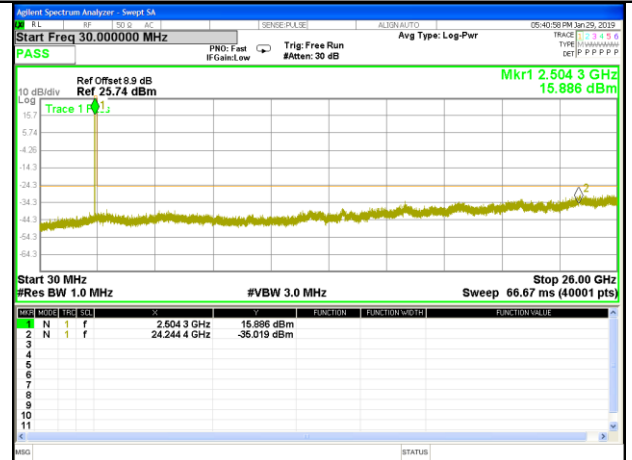

Highest Channel / 16QAM

LTE BAND 4

LTE Band 4 / 20MHz /Emission

Lowest Channel / QPSK

Lowest Channel / 16QAM

Middle Channel / QPSK

Middle Channel / 16QAM

Highest Channel / QPSK

Highest Channel / 16QAM

LTE BAND 7

LTE Band 7 / 5MHz /Emission

Lowest Channel / QPSK

Lowest Channel / 16QAM

Middle Channel / QPSK

Middle Channel / 16QAM

Highest Channel / QPSK

Highest Channel / 16QAM

LTE BAND 7

LTE Band 7 / 10MHz /Emission

Lowest Channel / QPSK

Lowest Channel / 16QAM

Middle Channel / QPSK

Middle Channel / 16QAM

Highest Channel / QPSK