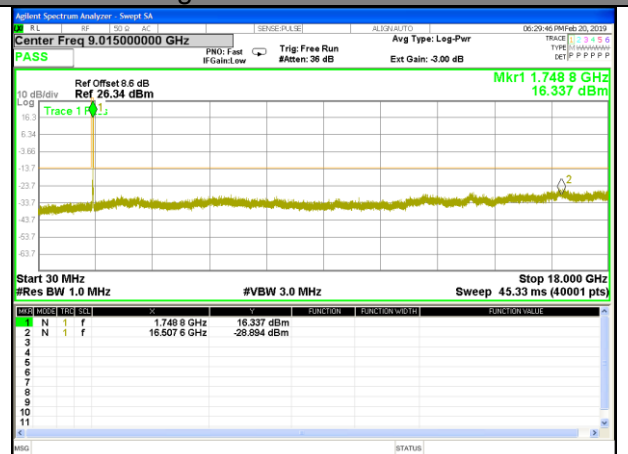

Highest Channel / 16QAM

LTE BAND 4

LTE Band 4 / 5MHz /Emission

Lowest Channel / QPSK

Lowest Channel / 16QAM

Middle Channel / QPSK

Middle Channel / 16QAM

Highest Channel / QPSK

Highest Channel / 16QAM

LTE BAND 4

LTE Band 4 / 10MHz /Emission

Lowest Channel / QPSK

Lowest Channel / 16QAM

Middle Channel / QPSK

Middle Channel / 16QAM

Highest Channel / QPSK

Highest Channel / 16QAM

LTE BAND 4

LTE Band 4 / 15MHz /Emission

Lowest Channel / QPSK

Lowest Channel / 16QAM

Middle Channel / QPSK

Middle Channel / 16QAM

Highest Channel / QPSK