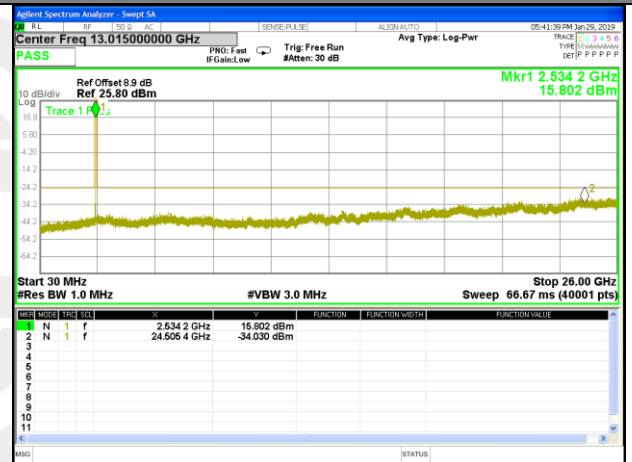

Highest Channel / 16QAM

LTE BAND 4

LTE Band 4 / 20MHz /Emission

Lowest Channel / QPSK

Lowest Channel / 16QAM

Middle Channel / QPSK

Middle Channel / 16QAM

Highest Channel / QPSK

Highest Channel / 16QAM

LTE BAND 7

LTE Band 7 / 5MHz /Emission

Lowest Channel / QPSK

Lowest Channel / 16QAM

Middle Channel / QPSK

Middle Channel / 16QAM

Highest Channel / QPSK

Highest Channel / 16QAM

LTE BAND 7

LTE Band 7 / 10MHz /Emission

Lowest Channel / QPSK

Lowest Channel / 16QAM

Middle Channel / QPSK

Middle Channel / 16QAM

Highest Channel / QPSK