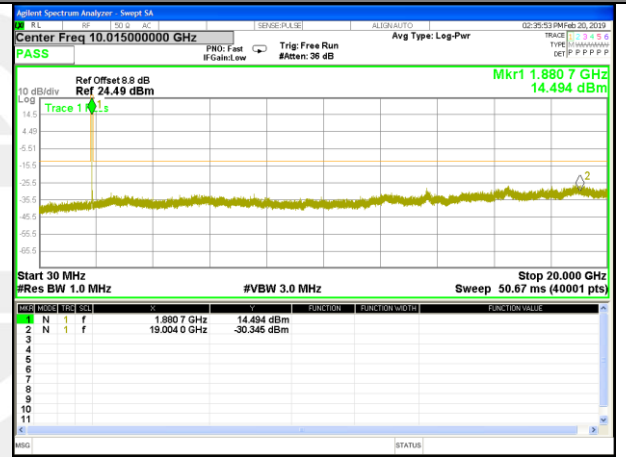

#### Highest Channel / 16QAM

LTE BAND 2

LTE Band 2 / 3MHz /Emission

Lowest Channel / QPSK

Lowest Channel / 16QAM

Middle Channel / QPSK

Middle Channel / 16QAM

Highest Channel / QPSK

Highest Channel / 16QAM

LTE BAND 2

LTE Band 2 / 5MHz /Emission

Lowest Channel / QPSK

Lowest Channel / 16QAM

Middle Channel / QPSK

Middle Channel / 16QAM

Highest Channel / QPSK

Highest Channel / 16QAM

LTE BAND 2

LTE Band 2 / 10MHz /Emission

Lowest Channel / QPSK

Lowest Channel / 16QAM

Middle Channel / QPSK

Middle Channel / 16QAM

Highest Channel / QPSK