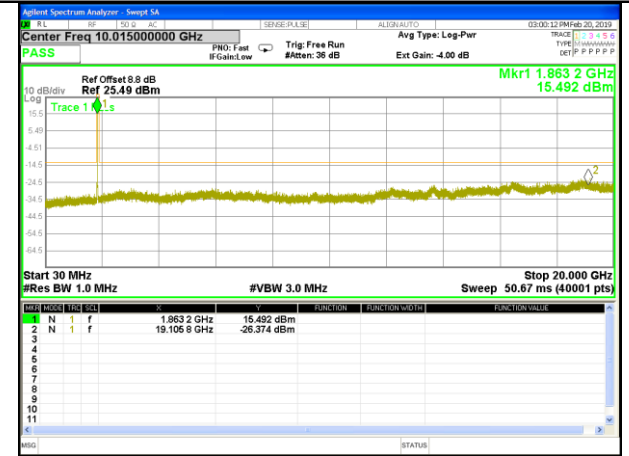

Highest Channel / 16QAM

LTE BAND 2

LTE Band 2 / 10MHz /Emission

Lowest Channel / QPSK

Lowest Channel / 16QAM

Middle Channel / QPSK

Middle Channel / 16QAM

Highest Channel / QPSK

Highest Channel / 16QAM

LTE BAND 2

LTE Band 2 / 15MHz /Emission

Lowest Channel / QPSK

Lowest Channel / 16QAM

Middle Channel / QPSK

Middle Channel / 16QAM

Highest Channel / QPSK

Highest Channel / 16QAM

LTE BAND 2

LTE Band 2 / 20MHz /Emission

Lowest Channel / QPSK

Lowest Channel / 16QAM

Middle Channel / QPSK

Middle Channel / 16QAM

Highest Channel / QPSK