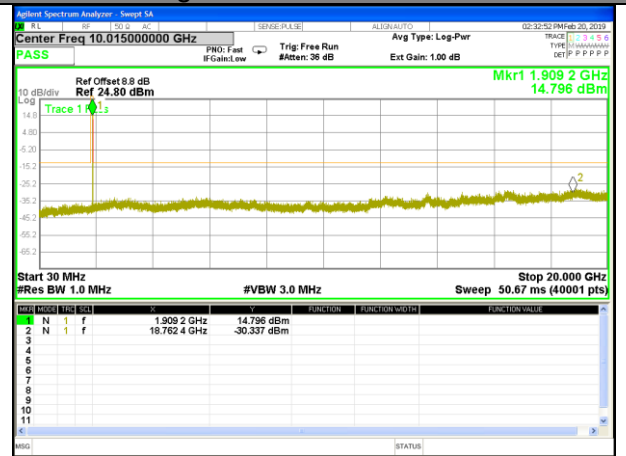

#### Highest Channel / QPSK

#### Highest Channel / 16QAM

LTE BAND 2

LTE Band 2 / 3MHz /Emission

Lowest Channel / QPSK

Lowest Channel / 16QAM

Middle Channel / QPSK

Middle Channel / 16QAM

Highest Channel / QPSK

Highest Channel / 16QAM

LTE BAND 2

LTE Band 2 / 5MHz /Emission

Lowest Channel / QPSK

Lowest Channel / 16QAM

Middle Channel / QPSK

Middle Channel / 16QAM

Highest Channel / QPSK