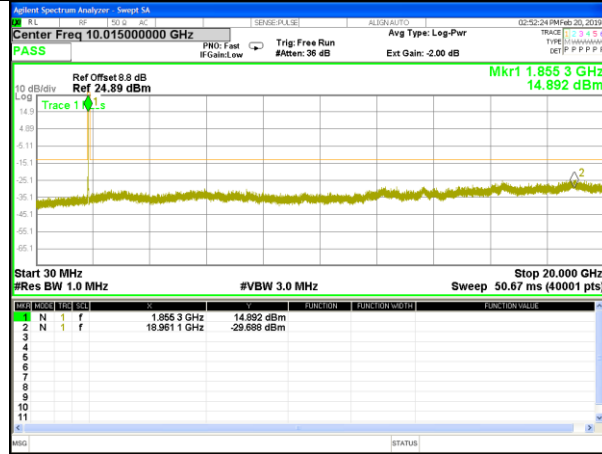

#### Highest Channel / 16QAM

LTE BAND 2

LTE Band 2 / 3MHz /Emission

Lowest Channel / QPSK

Lowest Channel / 16QAM

Middle Channel / QPSK

Middle Channel / 16QAM

Highest Channel / QPSK

Highest Channel / 16QAM

LTE BAND 2

LTE Band 2 / 5MHz /Emission

Lowest Channel / QPSK

Lowest Channel / 16QAM

Middle Channel / QPSK

Middle Channel / 16QAM

Highest Channel / QPSK

Highest Channel / 16QAM

LTE BAND 2

LTE Band 2 / 10MHz /Emission

Lowest Channel / QPSK

Lowest Channel / 16QAM

Middle Channel / QPSK

Middle Channel / 16QAM

Highest Channel / QPSK