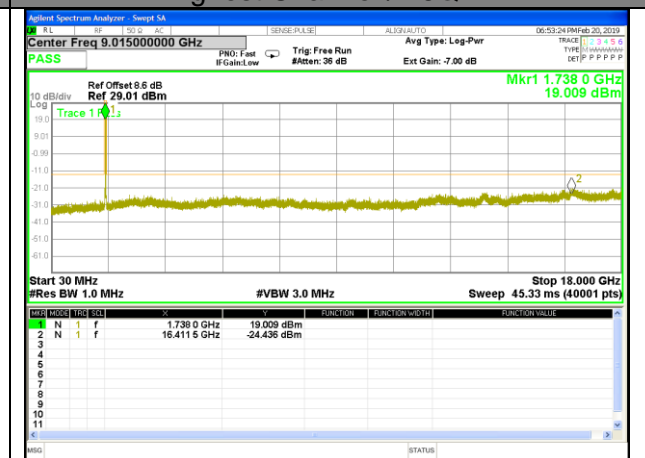

Highest Channel / 16QAM

LTE BAND 4

LTE Band 4 / 15MHz /Emission

Lowest Channel / QPSK

Lowest Channel / 16QAM

Middle Channel / QPSK

Middle Channel / 16QAM

Highest Channel / QPSK

Highest Channel / 16QAM

LTE BAND 4

LTE Band 4 / 20MHz /Emission

Lowest Channel / QPSK

Lowest Channel / 16QAM

Middle Channel / QPSK

Middle Channel / 16QAM

Highest Channel / QPSK

Highest Channel / 16QAM

LTE BAND 7

LTE Band 7 / 5MHz /Emission

Lowest Channel / QPSK

Lowest Channel / 16QAM

Middle Channel / QPSK

Middle Channel / 16QAM

Highest Channel / QPSK