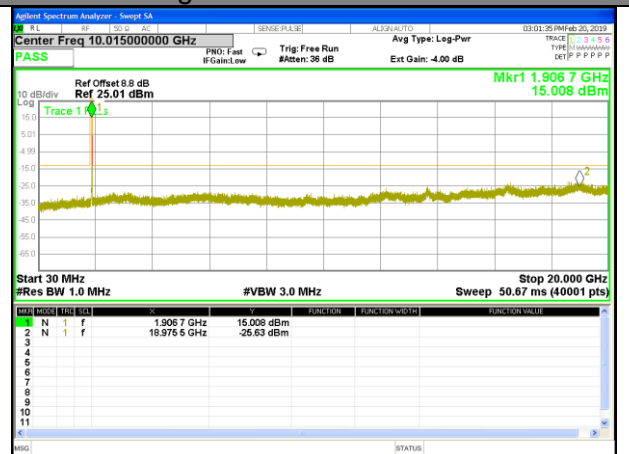

Highest Channel / 16QAM

LTE BAND 2

LTE Band 2 / 10MHz /Emission

Lowest Channel / QPSK

Lowest Channel / 16QAM

Middle Channel / QPSK

Middle Channel / 16QAM

Highest Channel / QPSK

Highest Channel / 16QAM

LTE BAND 2

LTE Band 2 / 15MHz /Emission

Lowest Channel / QPSK

Lowest Channel / 16QAM

Middle Channel / QPSK

Middle Channel / 16QAM

Highest Channel / QPSK

Highest Channel / 16QAM

LTE BAND 2

LTE Band 2 / 20MHz /Emission

Lowest Channel / QPSK

Lowest Channel / 16QAM

Middle Channel / QPSK

Middle Channel / 16QAM

Highest Channel / QPSK