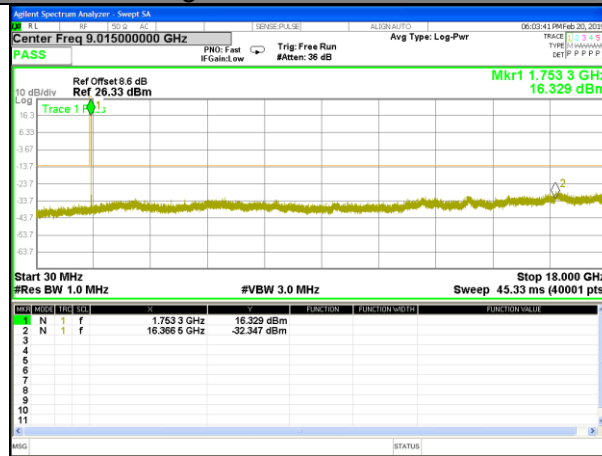

Highest Channel / 16QAM

LTE BAND 4

LTE Band 4 / 1.4MHz /Emission

Lowest Channel / QPSK

Lowest Channel / 16QAM

Middle Channel / QPSK

Middle Channel / 16QAM

Highest Channel / QPSK

Highest Channel / 16QAM

LTE BAND 4

LTE Band 4 / 3MHz /Emission

Lowest Channel / QPSK

Lowest Channel / 16QAM

Middle Channel / QPSK

Middle Channel / 16QAM

Highest Channel / QPSK

Highest Channel / 16QAM

LTE BAND 4

LTE Band 4 / 5MHz /Emission

Lowest Channel / QPSK

Lowest Channel / 16QAM

Middle Channel / QPSK

Middle Channel / 16QAM

Highest Channel / QPSK