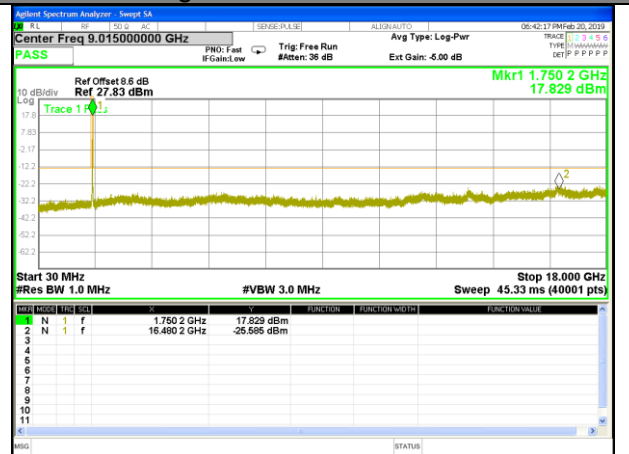

Highest Channel / 16QAM

LTE BAND 4

LTE Band 4 / 10MHz /Emission

Lowest Channel / QPSK

Lowest Channel / 16QAM

Middle Channel / QPSK

Middle Channel / 16QAM

Highest Channel / QPSK

Highest Channel / 16QAM

LTE BAND 4

LTE Band 4 / 15MHz /Emission

Lowest Channel / QPSK

Lowest Channel / 16QAM

Middle Channel / QPSK

Middle Channel / 16QAM

Highest Channel / QPSK

Highest Channel / 16QAM

LTE BAND 4

LTE Band 4 / 20MHz /Emission

Lowest Channel / QPSK

Lowest Channel / 16QAM

Middle Channel / QPSK

Middle Channel / 16QAM

Highest Channel / QPSK