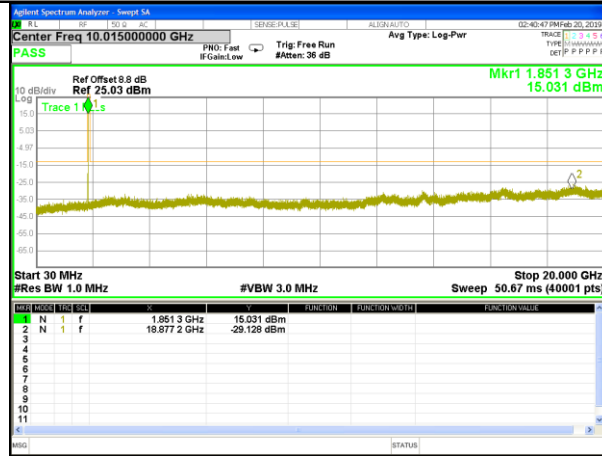

#### Highest Channel / QPSK

#### Highest Channel / 16QAM

LTE BAND 2

LTE Band 2 / 3MHz /Emission

Lowest Channel / QPSK

Lowest Channel / 16QAM

Middle Channel / QPSK

Middle Channel / 16QAM

Highest Channel / QPSK

Highest Channel / 16QAM

LTE BAND 2

LTE Band 2 / 5MHz /Emission

Lowest Channel / QPSK

Lowest Channel / 16QAM

Middle Channel / QPSK

Middle Channel / 16QAM

Highest Channel / QPSK