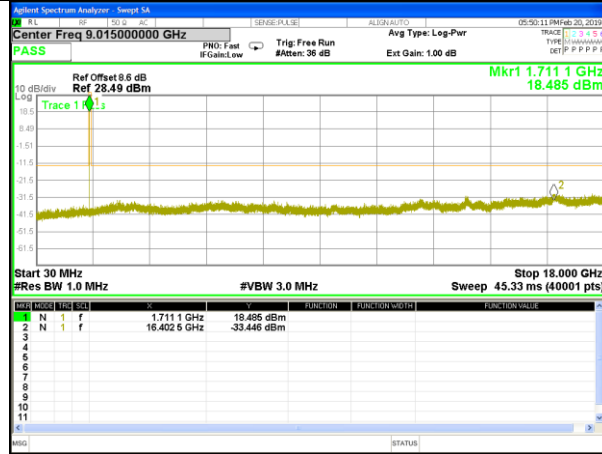

Highest Channel / 16QAM

LTE BAND 2

LTE Band 2 / 20MHz /Emission

Lowest Channel / QPSK

Lowest Channel / 16QAM

Middle Channel / QPSK

Middle Channel / 16QAM

Highest Channel / QPSK

Highest Channel / 16QAM

LTE BAND 4

LTE Band 4 / 1.4MHz /Emission

Lowest Channel / QPSK

Lowest Channel / 16QAM

Middle Channel / QPSK

Middle Channel / 16QAM

Highest Channel / QPSK

Highest Channel / 16QAM

LTE BAND 4

LTE Band 4 / 3MHz /Emission

Lowest Channel / QPSK

Lowest Channel / 16QAM

Middle Channel / QPSK

Middle Channel / 16QAM

Highest Channel / QPSK