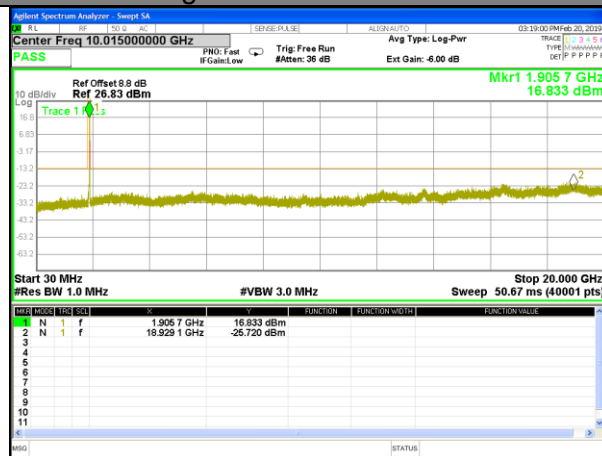

Highest Channel / 16QAM

LTE BAND 2

LTE Band 2 / 15MHz /Emission

Lowest Channel / QPSK

Lowest Channel / 16QAM

Middle Channel / QPSK

Middle Channel / 16QAM

Highest Channel / QPSK

Highest Channel / 16QAM

LTE BAND 2

LTE Band 2 / 20MHz /Emission

Lowest Channel / QPSK

Lowest Channel / 16QAM

Middle Channel / QPSK

Middle Channel / 16QAM

Highest Channel / QPSK

Highest Channel / 16QAM

LTE BAND 4

LTE Band 4 / 1.4MHz /Emission

Lowest Channel / QPSK

Lowest Channel / 16QAM

Middle Channel / QPSK

Middle Channel / 16QAM

Highest Channel / QPSK