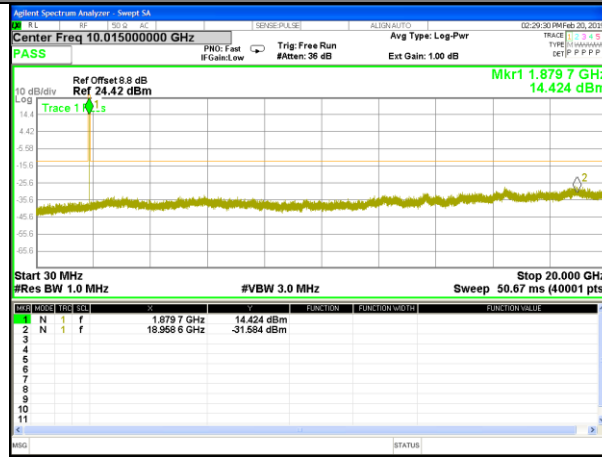

#### Highest Channel / QPSK

#### Highest Channel / 16QAM

LTE BAND 2

LTE Band 2 / 3MHz /Emission

Lowest Channel / QPSK

Lowest Channel / 16QAM

Middle Channel / QPSK

Middle Channel / 16QAM

Highest Channel / QPSK

Highest Channel / 16QAM

LTE BAND 2

LTE Band 2 / 5MHz /Emission

Lowest Channel / QPSK

Lowest Channel / 16QAM

Middle Channel / QPSK

Middle Channel / 16QAM

Highest Channel / QPSK