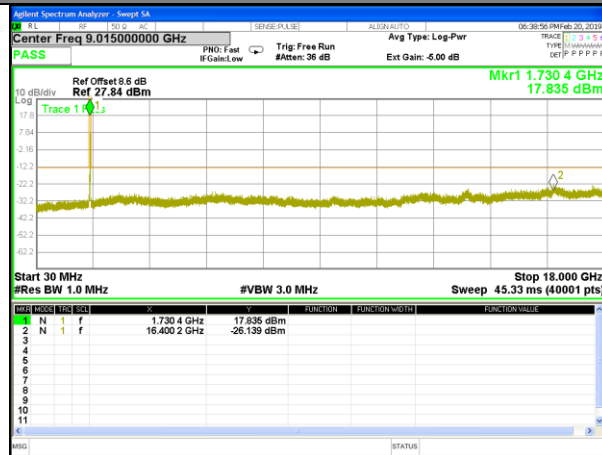

Highest Channel / 16QAM

LTE BAND 4

LTE Band 4 / 10MHz /Emission

Lowest Channel / QPSK

Lowest Channel / 16QAM

Middle Channel / QPSK

Middle Channel / 16QAM

Highest Channel / QPSK

Highest Channel / 16QAM

LTE BAND 4

LTE Band 4 / 15MHz /Emission

Lowest Channel / QPSK

Lowest Channel / 16QAM

Middle Channel / QPSK

Middle Channel / 16QAM

Highest Channel / QPSK

Highest Channel / 16QAM

LTE BAND 4

LTE Band 4 / 20MHz /Emission

Lowest Channel / QPSK

Lowest Channel / 16QAM

Middle Channel / QPSK

Middle Channel / 16QAM

Highest Channel / QPSK