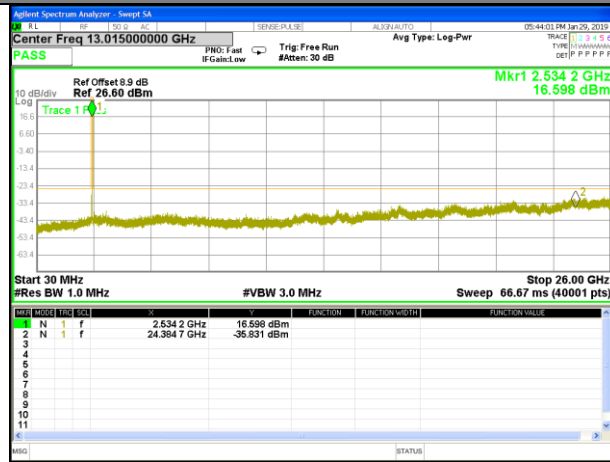

Highest Channel / 16QAM

LTE BAND 4

LTE Band 4 / 20MHz /Emission

Lowest Channel / QPSK

Lowest Channel / 16QAM

Middle Channel / QPSK

Middle Channel / 16QAM

Highest Channel / QPSK

Highest Channel / 16QAM

LTE BAND 7

LTE Band 7 / 5MHz /Emission

Lowest Channel / QPSK

Lowest Channel / 16QAM

Middle Channel / QPSK

Middle Channel / 16QAM

Highest Channel / QPSK

Highest Channel / 16QAM

LTE BAND 7

LTE Band 7 / 10MHz /Emission

Lowest Channel / QPSK

Lowest Channel / 16QAM

Middle Channel / QPSK

Middle Channel / 16QAM

Highest Channel / QPSK