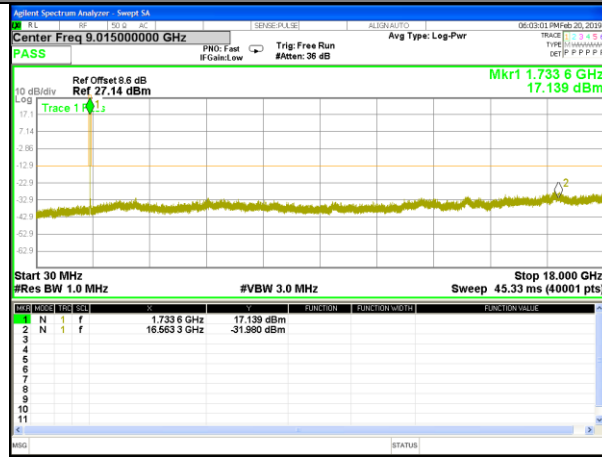

Highest Channel / 16QAM

LTE BAND 4

LTE Band 4 / 1.4MHz /Emission

Lowest Channel / QPSK

Lowest Channel / 16QAM

Middle Channel / QPSK

Middle Channel / 16QAM

Highest Channel / QPSK

Highest Channel / 16QAM

LTE BAND 4

LTE Band 4 / 3MHz /Emission

Lowest Channel / QPSK

Lowest Channel / 16QAM

Middle Channel / QPSK

Middle Channel / 16QAM

Highest Channel / QPSK

Highest Channel / 16QAM

LTE BAND 4

LTE Band 4 / 5MHz /Emission

Lowest Channel / QPSK

Lowest Channel / 16QAM

Middle Channel / QPSK

Middle Channel / 16QAM

Highest Channel / QPSK