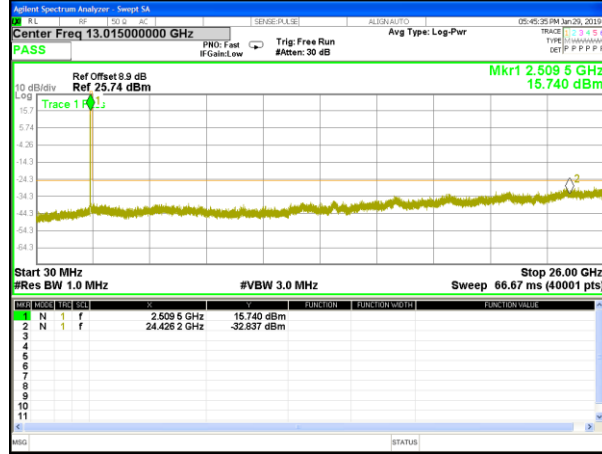

Highest Channel / 16QAM

LTE BAND 7

LTE Band 7 / 5MHz /Emission

Lowest Channel / QPSK

Lowest Channel / 16QAM

Middle Channel / QPSK

Middle Channel / 16QAM

Highest Channel / QPSK

Highest Channel / 16QAM

LTE BAND 7

LTE Band 7 / 10MHz /Emission

Lowest Channel / QPSK

Lowest Channel / 16QAM

Middle Channel / QPSK

Middle Channel / 16QAM

Highest Channel / QPSK

Highest Channel / 16QAM

LTE BAND 7

LTE Band 7 / 15MHz /Emission

Lowest Channel / QPSK

Lowest Channel / 16QAM

Middle Channel / QPSK

Middle Channel / 16QAM

Highest Channel / QPSK