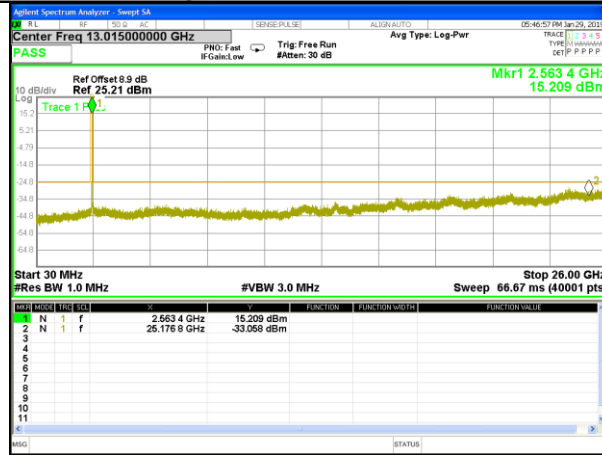

Highest Channel / 16QAM

LTE BAND 7

LTE Band 7 / 5MHz /Emission

Lowest Channel / QPSK

Lowest Channel / 16QAM

Middle Channel / QPSK

Middle Channel / 16QAM

Highest Channel / QPSK

Highest Channel / 16QAM

LTE BAND 7

LTE Band 7 / 10MHz /Emission

Lowest Channel / QPSK

Lowest Channel / 16QAM

Middle Channel / QPSK

Middle Channel / 16QAM

Highest Channel / QPSK

Highest Channel / 16QAM

LTE BAND 7

LTE Band 7 / 15MHz /Emission

Lowest Channel / QPSK

Lowest Channel / 16QAM

Middle Channel / QPSK

Middle Channel / 16QAM

Highest Channel / QPSK