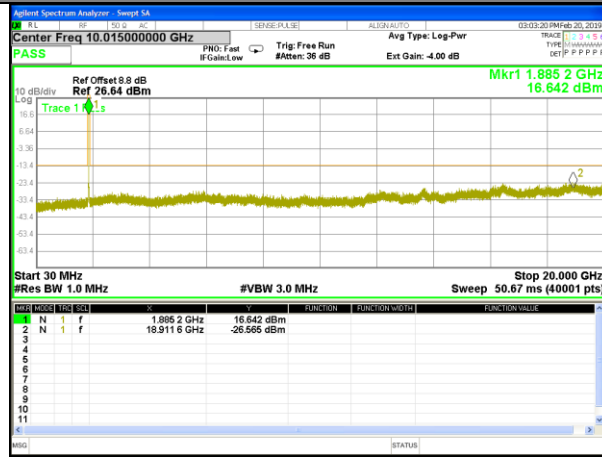

Highest Channel / 16QAM

LTE BAND 2

LTE Band 2 / 10MHz /Emission

Lowest Channel / QPSK

Lowest Channel / 16QAM

Middle Channel / QPSK

Middle Channel / 16QAM

Highest Channel / QPSK

Highest Channel / 16QAM

LTE BAND 2

LTE Band 2 / 15MHz /Emission

Lowest Channel / QPSK

Lowest Channel / 16QAM

Middle Channel / QPSK

Middle Channel / 16QAM

Highest Channel / QPSK

Highest Channel / 16QAM

LTE BAND 2

LTE Band 2 / 20MHz /Emission

Lowest Channel / QPSK

Lowest Channel / 16QAM

Middle Channel / QPSK

Middle Channel / 16QAM

Highest Channel / QPSK