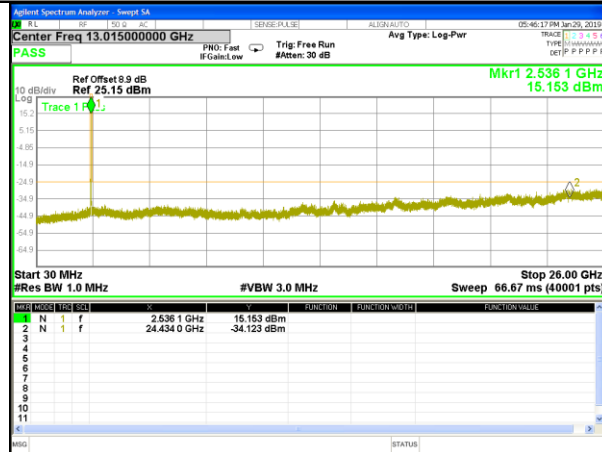

Highest Channel / 16QAM

LTE BAND 7

LTE Band 7 / 5MHz /Emission

Lowest Channel / QPSK

Lowest Channel / 16QAM

Middle Channel / QPSK

Middle Channel / 16QAM

Highest Channel / QPSK

Highest Channel / 16QAM

LTE BAND 7

LTE Band 7 / 10MHz /Emission

Lowest Channel / QPSK

Lowest Channel / 16QAM

Middle Channel / QPSK

Middle Channel / 16QAM

Highest Channel / QPSK

Highest Channel / 16QAM

LTE BAND 7

LTE Band 7 / 15MHz /Emission

Lowest Channel / QPSK

Lowest Channel / 16QAM

Middle Channel / QPSK

Middle Channel / 16QAM

Highest Channel / QPSK