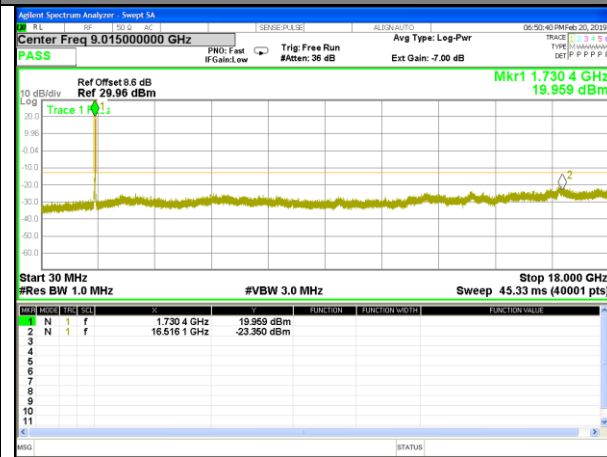

Highest Channel / 16QAM

LTE BAND 4

LTE Band 4 / 15MHz /Emission

Lowest Channel / QPSK

Lowest Channel / 16QAM

Middle Channel / QPSK

Middle Channel / 16QAM

Highest Channel / QPSK

Highest Channel / 16QAM

LTE BAND 4

LTE Band 4 / 20MHz /Emission

Lowest Channel / QPSK

Lowest Channel / 16QAM

Middle Channel / QPSK

Middle Channel / 16QAM

Highest Channel / QPSK

Highest Channel / 16QAM

LTE BAND 7

LTE Band 7 / 5MHz /Emission

Lowest Channel / QPSK

Lowest Channel / 16QAM

Middle Channel / QPSK

Middle Channel / 16QAM

Highest Channel / QPSK