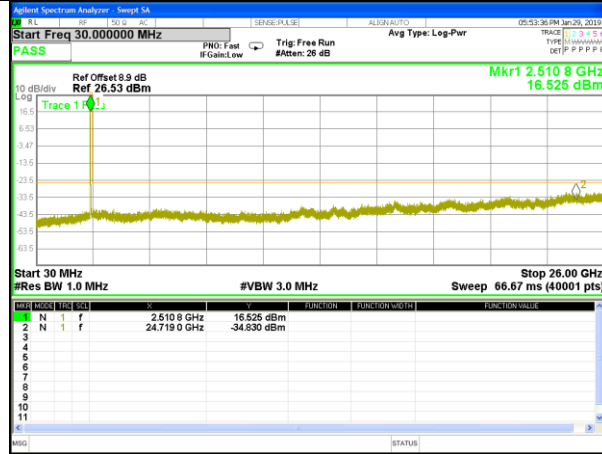

Highest Channel / 16QAM

LTE BAND 7

LTE Band 7 / 5MHz /Emission

Lowest Channel / QPSK

Lowest Channel / 16QAM

Middle Channel / QPSK

Middle Channel / 16QAM

Highest Channel / QPSK

Highest Channel / 16QAM

LTE BAND 7

LTE Band 7 / 10MHz /Emission

Lowest Channel / QPSK

Lowest Channel / 16QAM

Middle Channel / QPSK

Middle Channel / 16QAM

Highest Channel / QPSK

Highest Channel / 16QAM

LTE BAND 7

LTE Band 7 / 15MHz /Emission

Lowest Channel / QPSK

Lowest Channel / 16QAM

Middle Channel / QPSK

Middle Channel / 16QAM

Highest Channel / QPSK