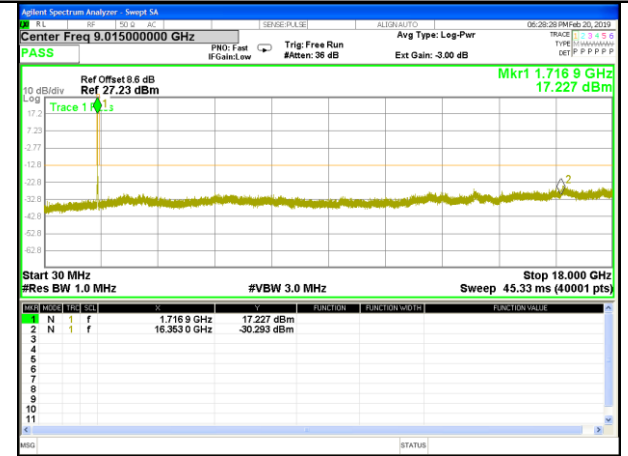

Highest Channel / 16QAM

LTE BAND 4

LTE Band 4 / 5MHz /Emission

Lowest Channel / QPSK

Lowest Channel / 16QAM

Middle Channel / QPSK

Middle Channel / 16QAM

Highest Channel / QPSK

Highest Channel / 16QAM

LTE BAND 4

LTE Band 4 / 10MHz /Emission

Lowest Channel / QPSK

Lowest Channel / 16QAM

Middle Channel / QPSK

Middle Channel / 16QAM

Highest Channel / QPSK

Highest Channel / 16QAM

LTE BAND 4

LTE Band 4 / 15MHz /Emission

Lowest Channel / QPSK

Lowest Channel / 16QAM

Middle Channel / QPSK

Middle Channel / 16QAM

Highest Channel / QPSK