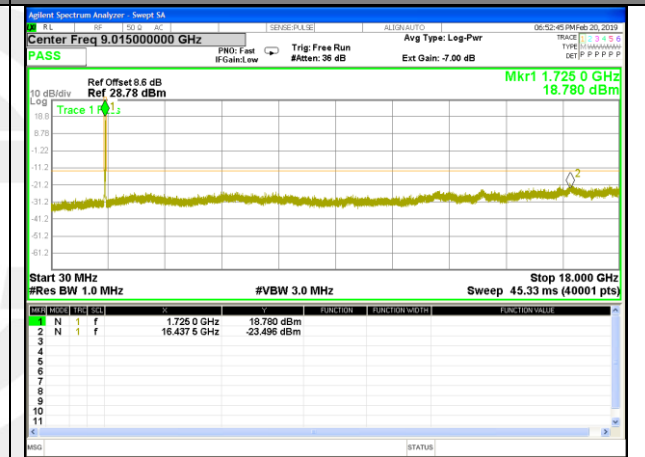

Highest Channel / 16QAM

LTE BAND 4

LTE Band 4 / 15MHz /Emission

Lowest Channel / QPSK

Lowest Channel / 16QAM

Middle Channel / QPSK

Middle Channel / 16QAM

Highest Channel / QPSK

Highest Channel / 16QAM

LTE BAND 4

LTE Band 4 / 20MHz /Emission

Lowest Channel / QPSK

Lowest Channel / 16QAM

Middle Channel / QPSK

Middle Channel / 16QAM

Highest Channel / QPSK

Highest Channel / 16QAM

LTE BAND 7

LTE Band 7 / 5MHz /Emission

Lowest Channel / QPSK

Lowest Channel / 16QAM

Middle Channel / QPSK

Middle Channel / 16QAM

Highest Channel / QPSK