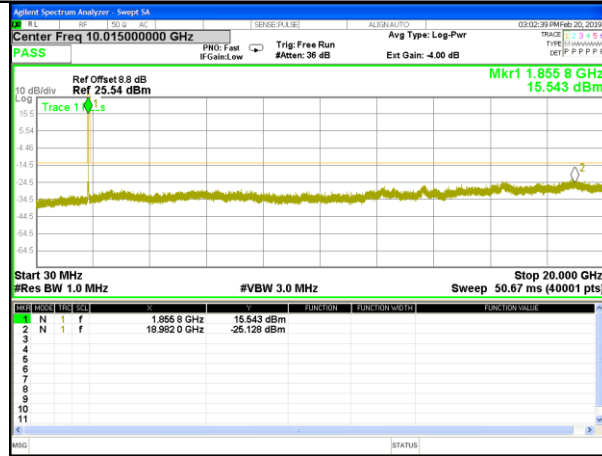

Highest Channel / 16QAM

LTE BAND 2

LTE Band 2 / 10MHz /Emission

Lowest Channel / QPSK

Lowest Channel / 16QAM

Middle Channel / QPSK

Middle Channel / 16QAM

Highest Channel / QPSK

Highest Channel / 16QAM

LTE BAND 2

LTE Band 2 / 15MHz /Emission

Lowest Channel / QPSK

Lowest Channel / 16QAM

Middle Channel / QPSK

Middle Channel / 16QAM

Highest Channel / QPSK

Highest Channel / 16QAM

LTE BAND 2

LTE Band 2 / 20MHz /Emission

Lowest Channel / QPSK

Lowest Channel / 16QAM

Middle Channel / QPSK

Middle Channel / 16QAM

Highest Channel / QPSK