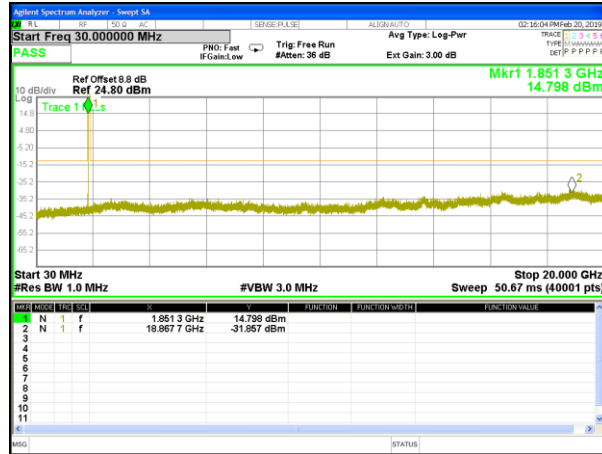

CONDUCTED SPURIOUS EMISSION

LTE BAND 2

LTE Band 2 / 1.4MHz /Emission

Lowest Channel / QPSK