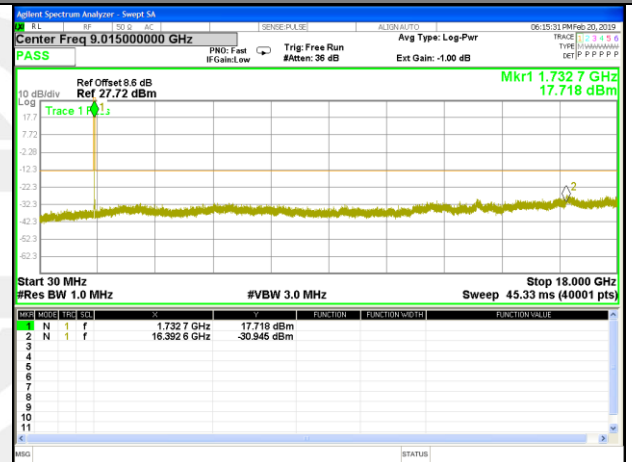

Highest Channel / 16QAM

LTE BAND 4

LTE Band 4 / 3MHz /Emission

Lowest Channel / QPSK

Lowest Channel / 16QAM

Middle Channel / QPSK

Middle Channel / 16QAM

Highest Channel / QPSK

Highest Channel / 16QAM

LTE BAND 4

LTE Band 4 / 5MHz /Emission

Lowest Channel / QPSK

Lowest Channel / 16QAM

Middle Channel / QPSK

Middle Channel / 16QAM

Highest Channel / QPSK

Highest Channel / 16QAM

LTE BAND 4

LTE Band 4 / 10MHz /Emission

Lowest Channel / QPSK

Lowest Channel / 16QAM

Middle Channel / QPSK

Middle Channel / 16QAM

Highest Channel / QPSK