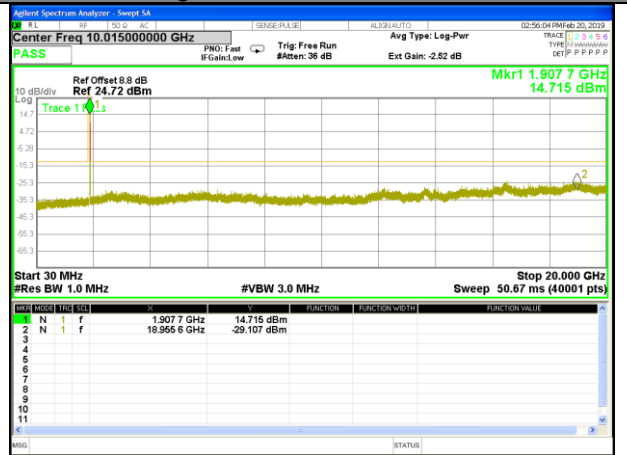

Highest Channel / 16QAM

LTE BAND 2

LTE Band 2 / 5MHz /Emission

Lowest Channel / QPSK

Lowest Channel / 16QAM

Middle Channel / QPSK

Middle Channel / 16QAM

Highest Channel / QPSK

Highest Channel / 16QAM

LTE BAND 2

LTE Band 2 / 10MHz /Emission

Lowest Channel / QPSK

Lowest Channel / 16QAM

Middle Channel / QPSK

Middle Channel / 16QAM

Highest Channel / QPSK

Highest Channel / 16QAM

LTE BAND 2

LTE Band 2 / 15MHz /Emission

Lowest Channel / QPSK

Lowest Channel / 16QAM

Middle Channel / QPSK

Middle Channel / 16QAM

Highest Channel / QPSK