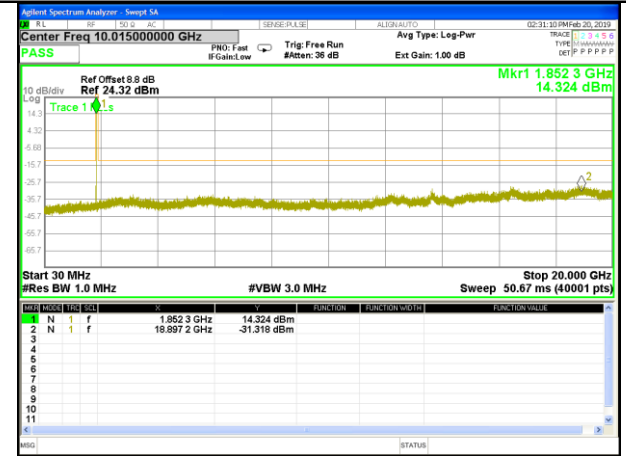

#### Highest Channel / QPSK

#### Highest Channel / 16QAM

LTE BAND 2

LTE Band 2 / 3MHz /Emission

Lowest Channel / QPSK

Lowest Channel / 16QAM

Middle Channel / QPSK

Middle Channel / 16QAM

Highest Channel / QPSK

Highest Channel / 16QAM

LTE BAND 2

LTE Band 2 / 5MHz /Emission

Lowest Channel / QPSK

Lowest Channel / 16QAM

Middle Channel / QPSK

Middle Channel / 16QAM

Highest Channel / QPSK