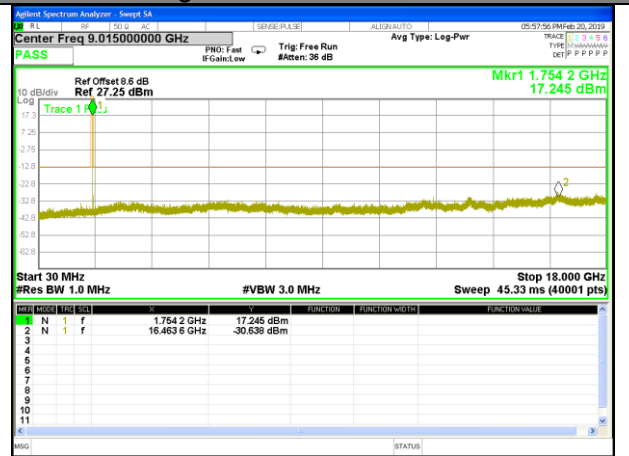

Highest Channel / 16QAM

LTE BAND 4

LTE Band 4 / 1.4MHz /Emission

Lowest Channel / QPSK

Lowest Channel / 16QAM

Middle Channel / QPSK

Middle Channel / 16QAM

Highest Channel / QPSK

Highest Channel / 16QAM

LTE BAND 4

LTE Band 4 / 3MHz /Emission

Lowest Channel / QPSK

Lowest Channel / 16QAM

Middle Channel / QPSK

Middle Channel / 16QAM

Highest Channel / QPSK

Highest Channel / 16QAM

LTE BAND 4

LTE Band 4 / 5MHz /Emission

Lowest Channel / QPSK

Lowest Channel / 16QAM

Middle Channel / QPSK

Middle Channel / 16QAM

Highest Channel / QPSK