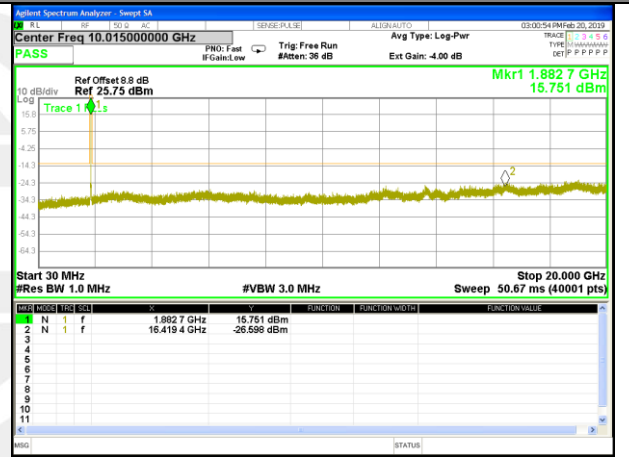

Highest Channel / 16QAM

LTE BAND 2

LTE Band 2 / 10MHz /Emission

Lowest Channel / QPSK

Lowest Channel / 16QAM

Middle Channel / QPSK

Middle Channel / 16QAM

Highest Channel / QPSK

Highest Channel / 16QAM

LTE BAND 2

LTE Band 2 / 15MHz /Emission

Lowest Channel / QPSK

Lowest Channel / 16QAM

Middle Channel / QPSK

Middle Channel / 16QAM

Highest Channel / QPSK

Highest Channel / 16QAM

LTE BAND 2

LTE Band 2 / 20MHz /Emission

Lowest Channel / QPSK

Lowest Channel / 16QAM

Middle Channel / QPSK

Middle Channel / 16QAM

Highest Channel / QPSK