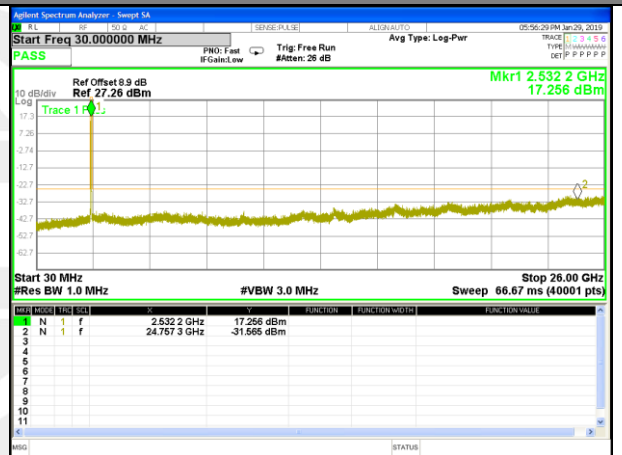

Highest Channel / 16QAM

LTE BAND 7

LTE Band 7 / 15MHz /Emission

Lowest Channel / QPSK

Lowest Channel / 16QAM

Middle Channel / QPSK

Middle Channel / 16QAM

Highest Channel / QPSK

Highest Channel / 16QAM

LTE BAND 7

LTE Band 7 / 20MHz /Emission

Lowest Channel / QPSK

Lowest Channel / 16QAM

Middle Channel / QPSK

Middle Channel / 16QAM

Highest Channel / QPSK

Highest Channel / 16QAM