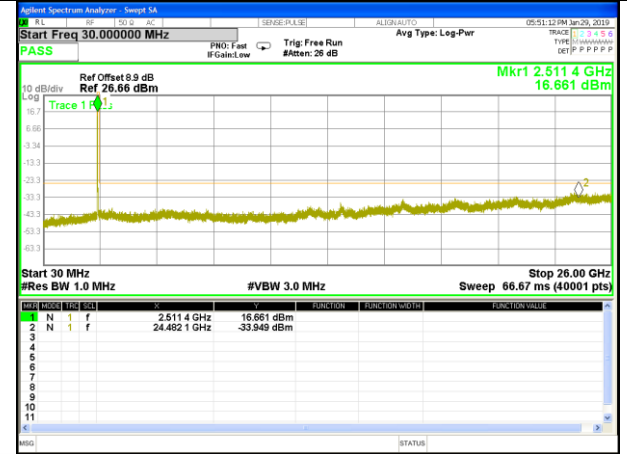

Highest Channel / 16QAM

LTE BAND 7

LTE Band 7 / 10MHz /Emission

Lowest Channel / QPSK

Lowest Channel / 16QAM

Middle Channel / QPSK

Middle Channel / 16QAM

Highest Channel / QPSK

Highest Channel / 16QAM

LTE BAND 7

LTE Band 7 / 15MHz /Emission

Lowest Channel / QPSK

Lowest Channel / 16QAM

Middle Channel / QPSK

Middle Channel / 16QAM

Highest Channel / QPSK

Highest Channel / 16QAM

LTE BAND 7

LTE Band 7 / 20MHz /Emission

Lowest Channel / QPSK

Lowest Channel / 16QAM

Middle Channel / QPSK

Middle Channel / 16QAM

Highest Channel / QPSK