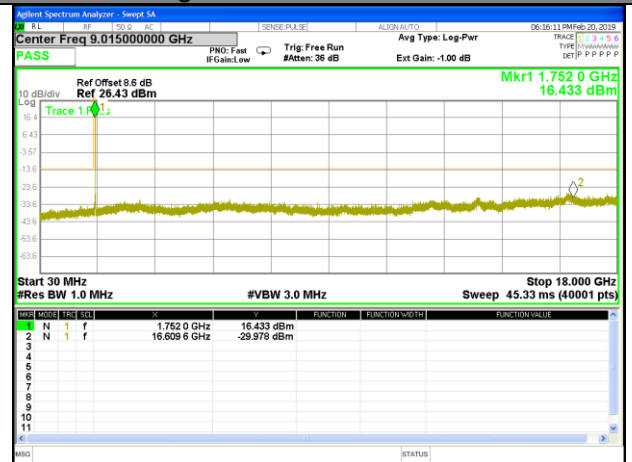

Highest Channel / 16QAM

LTE BAND 4

LTE Band 4 / 3MHz /Emission

Lowest Channel / QPSK

Lowest Channel / 16QAM

Middle Channel / QPSK

Middle Channel / 16QAM

Highest Channel / QPSK

Highest Channel / 16QAM

LTE BAND 4

LTE Band 4 / 5MHz /Emission

Lowest Channel / QPSK

Lowest Channel / 16QAM

Middle Channel / QPSK

Middle Channel / 16QAM

Highest Channel / QPSK

Highest Channel / 16QAM

LTE BAND 4

LTE Band 4 / 10MHz /Emission

Lowest Channel / QPSK

Lowest Channel / 16QAM

Middle Channel / QPSK

Middle Channel / 16QAM

Highest Channel / QPSK