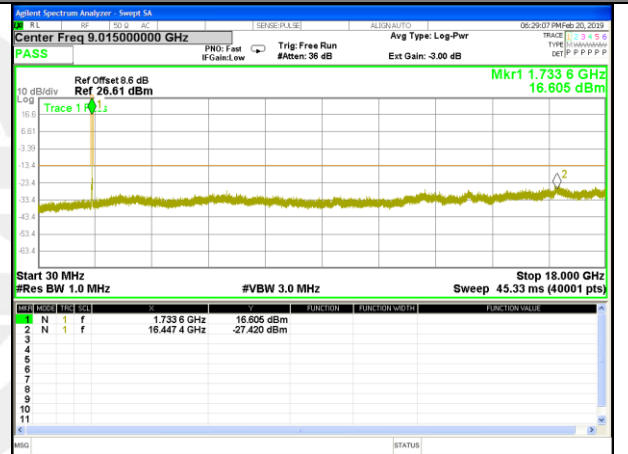

Highest Channel / 16QAM

LTE BAND 4

LTE Band 4 / 5MHz /Emission

Lowest Channel / QPSK

Lowest Channel / 16QAM

Middle Channel / QPSK

Middle Channel / 16QAM

Highest Channel / QPSK

Highest Channel / 16QAM

LTE BAND 4

LTE Band 4 / 10MHz /Emission

Lowest Channel / QPSK

Lowest Channel / 16QAM

Middle Channel / QPSK

Middle Channel / 16QAM

Highest Channel / QPSK

Highest Channel / 16QAM

LTE BAND 4

LTE Band 4 / 15MHz /Emission

Lowest Channel / QPSK

Lowest Channel / 16QAM

Middle Channel / QPSK

Middle Channel / 16QAM

Highest Channel / QPSK