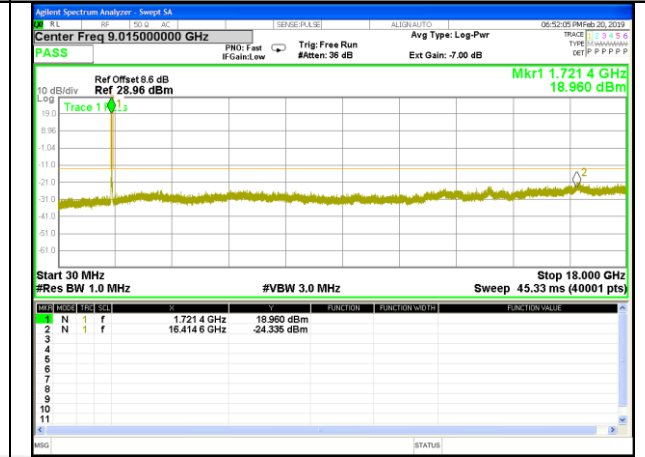

Highest Channel / 16QAM

LTE BAND 4

LTE Band 4 / 15MHz /Emission

Lowest Channel / QPSK

Lowest Channel / 16QAM

Middle Channel / QPSK

Middle Channel / 16QAM

Highest Channel / QPSK

Highest Channel / 16QAM

LTE BAND 4

LTE Band 4 / 20MHz /Emission

Lowest Channel / QPSK

Lowest Channel / 16QAM

Middle Channel / QPSK

Middle Channel / 16QAM

Highest Channel / QPSK

Highest Channel / 16QAM

LTE BAND 7

LTE Band 7 / 5MHz /Emission

Lowest Channel / QPSK

Lowest Channel / 16QAM

Middle Channel / QPSK

Middle Channel / 16QAM

Highest Channel / QPSK