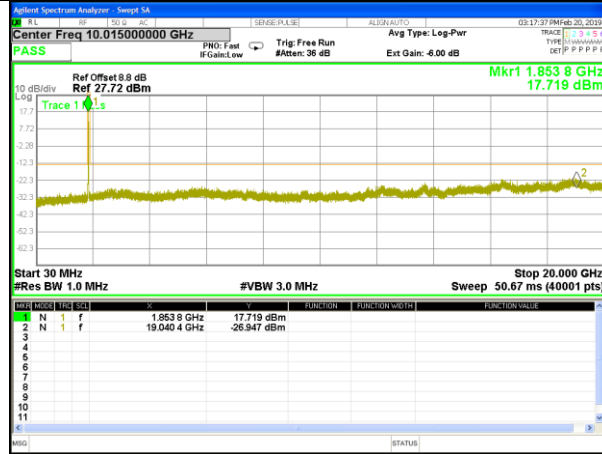

Highest Channel / 16QAM

LTE BAND 2

LTE Band 2 / 15MHz /Emission

Lowest Channel / QPSK

Lowest Channel / 16QAM

Middle Channel / QPSK

Middle Channel / 16QAM

Highest Channel / QPSK

Highest Channel / 16QAM

LTE BAND 2

LTE Band 2 / 20MHz /Emission

Lowest Channel / QPSK

Lowest Channel / 16QAM

Middle Channel / QPSK

Middle Channel / 16QAM

Highest Channel / QPSK

Highest Channel / 16QAM

LTE BAND 4

LTE Band 4 / 1.4MHz /Emission

Lowest Channel / QPSK

Lowest Channel / 16QAM

Middle Channel / QPSK

Middle Channel / 16QAM

Highest Channel / QPSK