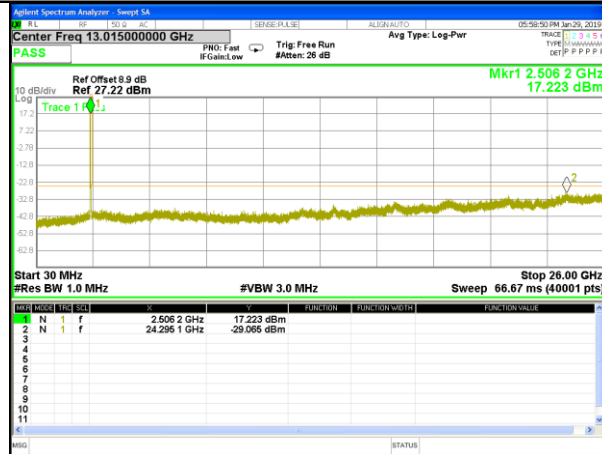

Highest Channel / 16QAM

LTE BAND 7

LTE Band 7 / 15MHz /Emission

Lowest Channel / QPSK

Lowest Channel / 16QAM

Middle Channel / QPSK

Middle Channel / 16QAM

Highest Channel / QPSK

Highest Channel / 16QAM

LTE BAND 7

LTE Band 7 / 20MHz /Emission

Lowest Channel / QPSK

Lowest Channel / 16QAM

Middle Channel / QPSK

Middle Channel / 16QAM

Highest Channel / QPSK

Highest Channel / 16QAM