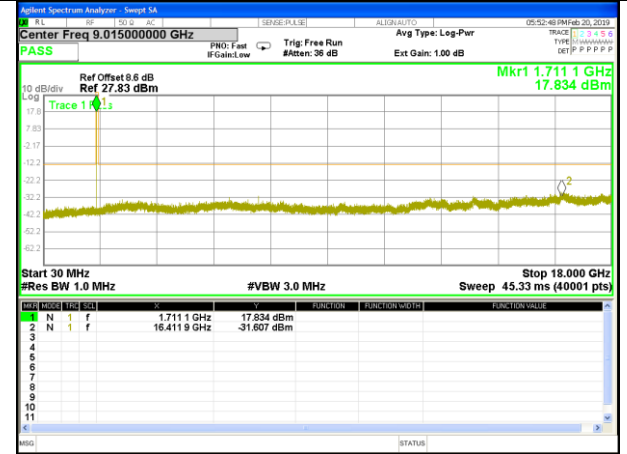

Highest Channel / 16QAM

LTE BAND 2

LTE Band 2 / 20MHz /Emission

Lowest Channel / QPSK

Lowest Channel / 16QAM

Middle Channel / QPSK

Middle Channel / 16QAM

Highest Channel / QPSK

Highest Channel / 16QAM

LTE BAND 4

LTE Band 4 / 1.4MHz /Emission

Lowest Channel / QPSK

Lowest Channel / 16QAM

Middle Channel / QPSK

Middle Channel / 16QAM

Highest Channel / QPSK

Highest Channel / 16QAM

LTE BAND 4

LTE Band 4 / 3MHz /Emission

Lowest Channel / QPSK

Lowest Channel / 16QAM

Middle Channel / QPSK

Middle Channel / 16QAM

Highest Channel / QPSK