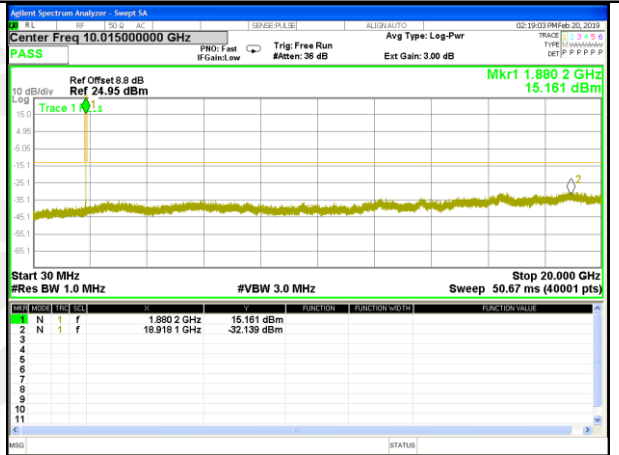

Middle Channel / 16QAM