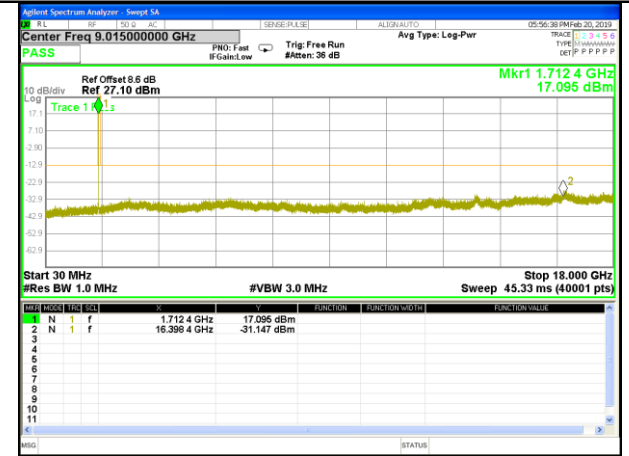

Highest Channel / 16QAM

LTE BAND 4

LTE Band 4 / 1.4MHz /Emission

Lowest Channel / QPSK

Lowest Channel / 16QAM

Middle Channel / QPSK

Middle Channel / 16QAM

Highest Channel / QPSK

Highest Channel / 16QAM

LTE BAND 4

LTE Band 4 / 3MHz /Emission

Lowest Channel / QPSK

Lowest Channel / 16QAM

Middle Channel / QPSK

Middle Channel / 16QAM

Highest Channel / QPSK

Highest Channel / 16QAM

LTE BAND 4

LTE Band 4 / 5MHz /Emission

Lowest Channel / QPSK

Lowest Channel / 16QAM

Middle Channel / QPSK

Middle Channel / 16QAM

Highest Channel / QPSK