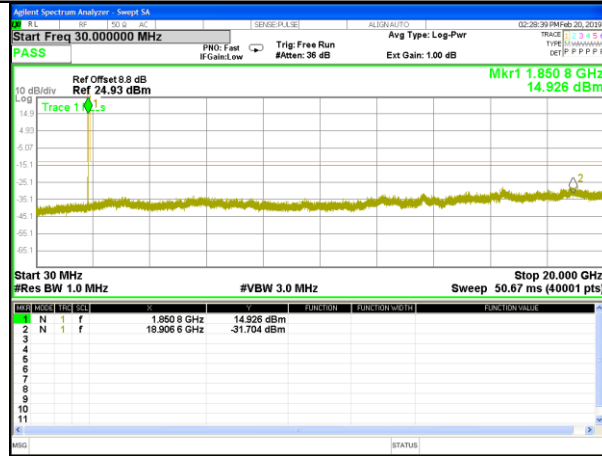

#### Highest Channel / QPSK

#### Highest Channel / 16QAM

LTE BAND 2

LTE Band 2 / 3MHz /Emission

Lowest Channel / QPSK

Lowest Channel / 16QAM

Middle Channel / QPSK

Middle Channel / 16QAM

Highest Channel / QPSK

Highest Channel / 16QAM

LTE BAND 2

LTE Band 2 / 5MHz /Emission

Lowest Channel / QPSK

Lowest Channel / 16QAM

Middle Channel / QPSK

Middle Channel / 16QAM

Highest Channel / QPSK