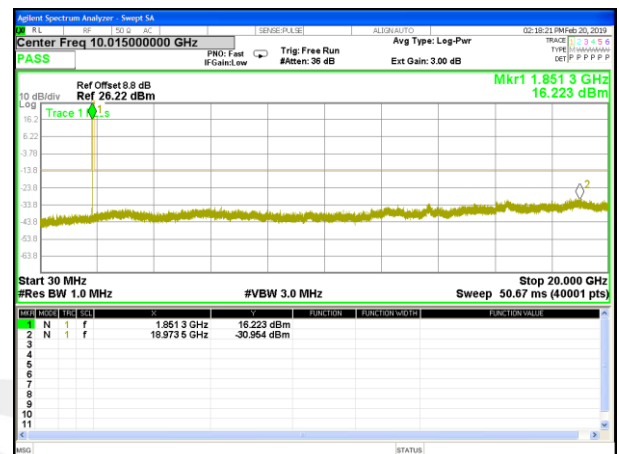

Lowest Channel / 16QAM