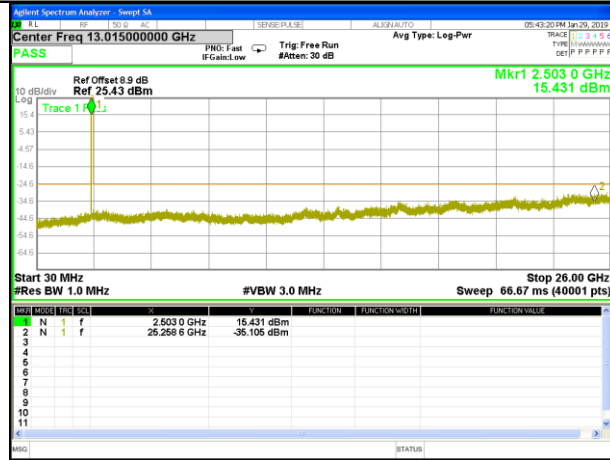

Highest Channel / 16QAM

LTE BAND 4

LTE Band 4 / 15MHz /Emission

Lowest Channel / QPSK

Lowest Channel / 16QAM

Middle Channel / QPSK

Middle Channel / 16QAM

Highest Channel / QPSK

Highest Channel / 16QAM

LTE BAND 4

LTE Band 4 / 20MHz /Emission

Lowest Channel / QPSK

Lowest Channel / 16QAM

Middle Channel / QPSK

Middle Channel / 16QAM

Highest Channel / QPSK

Highest Channel / 16QAM

LTE BAND 7

LTE Band 7 / 5MHz /Emission

Lowest Channel / QPSK

Lowest Channel / 16QAM

Middle Channel / QPSK

Middle Channel / 16QAM

Highest Channel / QPSK