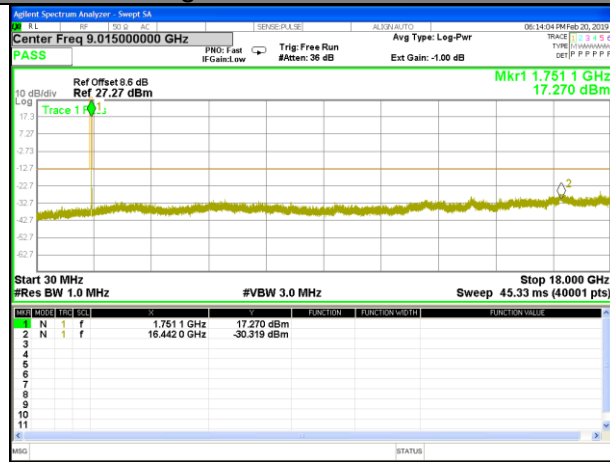

Highest Channel / 16QAM

LTE BAND 4

LTE Band 4 / 3MHz /Emission

Lowest Channel / QPSK

Lowest Channel / 16QAM

Middle Channel / QPSK

Middle Channel / 16QAM

Highest Channel / QPSK

Highest Channel / 16QAM

LTE BAND 4

LTE Band 4 / 5MHz /Emission

Lowest Channel / QPSK

Lowest Channel / 16QAM

Middle Channel / QPSK

Middle Channel / 16QAM

Highest Channel / QPSK

Highest Channel / 16QAM

LTE BAND 4

LTE Band 4 / 10MHz /Emission

Lowest Channel / QPSK

Lowest Channel / 16QAM

Middle Channel / QPSK

Middle Channel / 16QAM

Highest Channel / QPSK