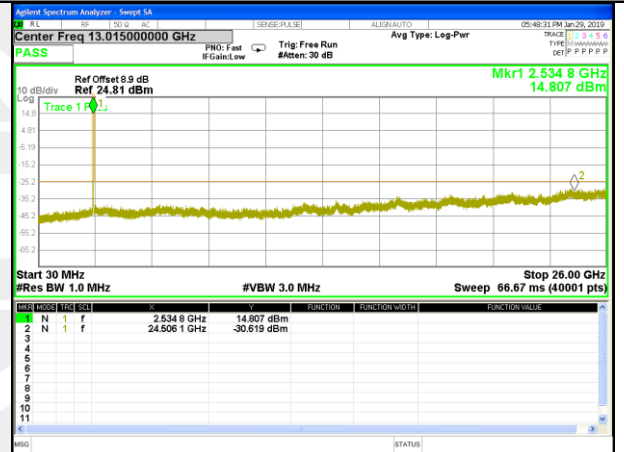

Highest Channel / 16QAM

LTE BAND 7

LTE Band 7 / 5MHz /Emission

Lowest Channel / QPSK

Lowest Channel / 16QAM

Middle Channel / QPSK

Middle Channel / 16QAM

Highest Channel / QPSK

Highest Channel / 16QAM

LTE BAND 7

LTE Band 7 / 10MHz /Emission

Lowest Channel / QPSK

Lowest Channel / 16QAM

Middle Channel / QPSK

Middle Channel / 16QAM

Highest Channel / QPSK

Highest Channel / 16QAM

LTE BAND 7

LTE Band 7 / 15MHz /Emission

Lowest Channel / QPSK

Lowest Channel / 16QAM

Middle Channel / QPSK

Middle Channel / 16QAM

Highest Channel / QPSK