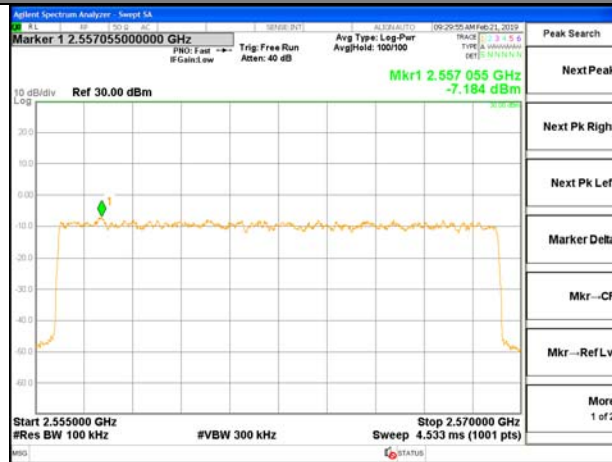

LTE band 7 / 15MHz /QPSK Lowest Band Edge / Full RB

LTE band 7

LTE band 7 / 15MHz /QPSK Highest Band Edge / Full RB

LTE BAND 7

LTE band 7 / 15MHz /16QAM Lowest Band Edge / 1 RB

LTE BAND 7

LTE band 7 / 15MHz /16QAM Highest Band Edge / 1 RB

2555-2570MHz

2570-2571MHz

2571-2575MHz

2575-2585MHz

2585-2595MHz

LTE BAND 7

LTE BAND 7

LTE band 7 / 15MHz /16QAM Highest Band Edge / Full RB

2555-2570MHz

2570-2571MHz

2571-2575MHz

2575-2590MHz

2585-2595MHz

LTE band 7

LTE band 7

LTE band 7 / 20MHz /QPSK Highest Band Edge / 1 RB