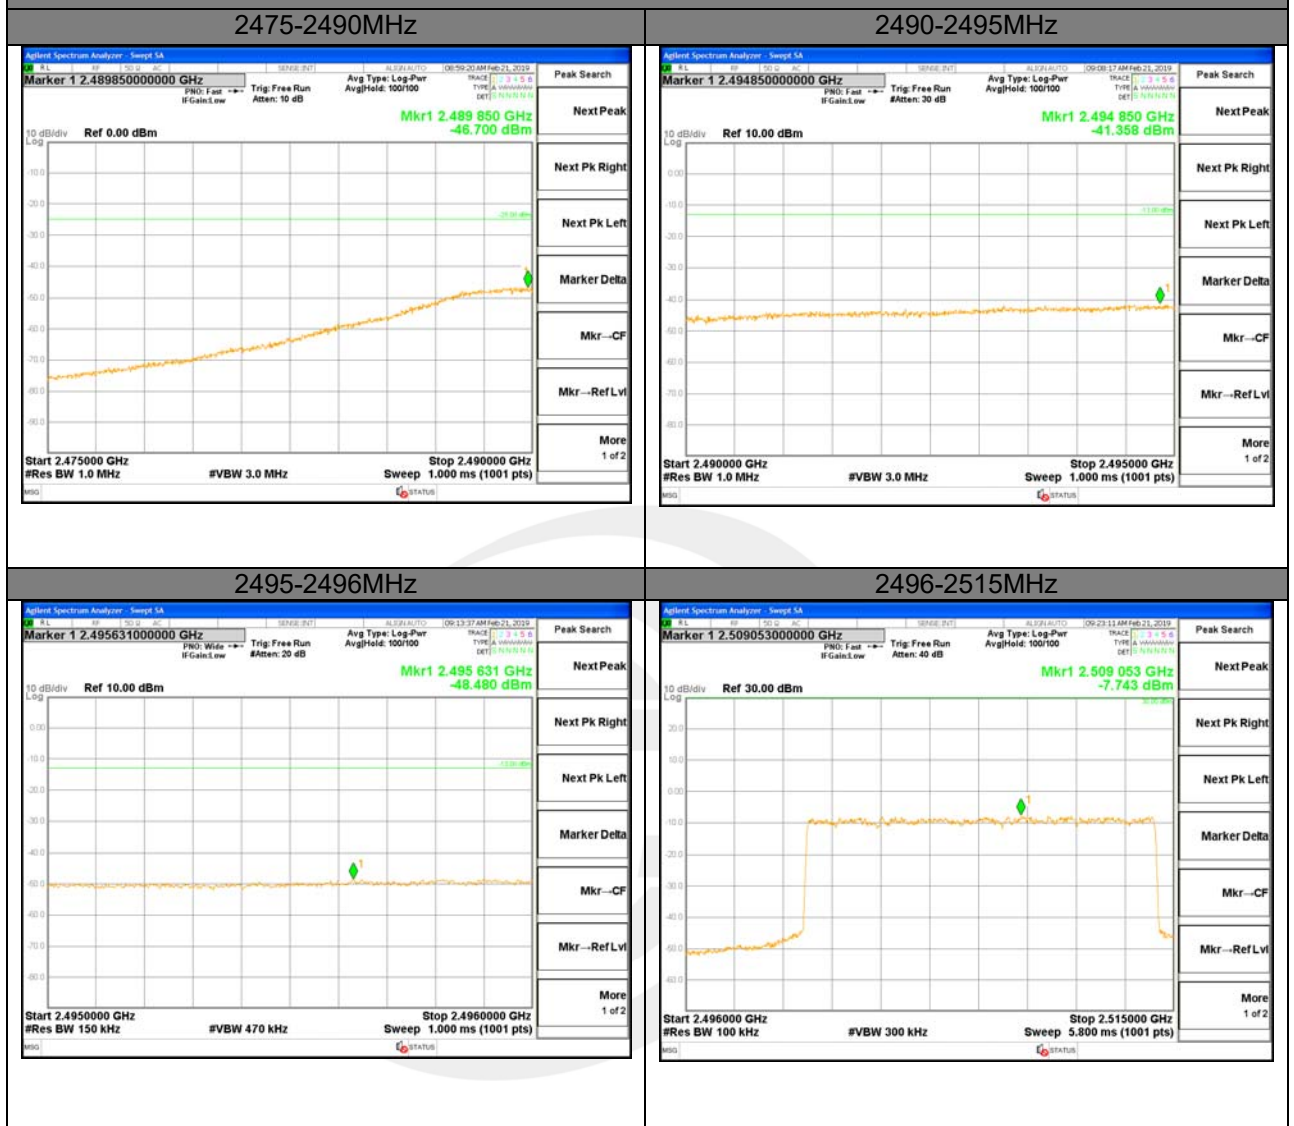

LTE BAND 7

LTE band 7 / 10MHz /16QAM Highest Band Edge / Full RB

2560-2570MHz

2570-2571MHz

2571-2575MHz

2575-2580MHz

2580-2595MHz

LTE band 7

LTE band 7

LTE band 7 / 15MHz /QPSK Highest Band Edge / 1 RB

2555-2570MHz

2570-2571MHz

2571-2575MHz

2575-2585MHz

2585-2595MHz

LTE band 7

LTE band 7 / 15MHz /QPSK Lowest Band Edge / Full RB

LTE band 7

LTE band 7 / 15MHz /QPSK Highest Band Edge / Full RB

LTE BAND 7

LTE band 7 / 15MHz /16QAM Lowest Band Edge / 1 RB

LTE BAND 7

LTE band 7 / 15MHz /16QAM Highest Band Edge / 1 RB

2555-2570MHz

2570-2571MHz

2571-2575MHz

2575-2585MHz

2585-2595MHz

LTE BAND 7

LTE BAND 7

LTE band 7 / 15MHz /16QAM Highest Band Edge / Full RB