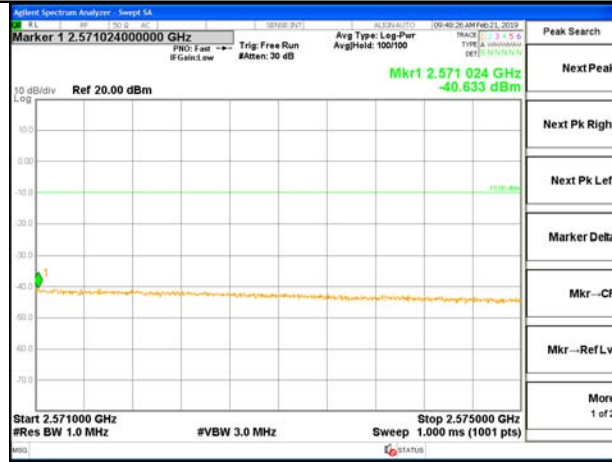

LTE band 7 / 15MHz /QPSK Lowest Band Edge / Full RB

LTE band 7

LTE band 7 / 15MHz /QPSK Highest Band Edge / Full RB

LTE BAND 7

LTE band 7 / 15MHz /16QAM Lowest Band Edge / 1 RB

LTE BAND 7

LTE band 7 / 15MHz /16QAM Highest Band Edge / 1 RB

2555-2570MHz

2570-2571MHz

2571-2575MHz

2575-2585MHz

2585-2595MHz

LTE BAND 7

LTE BAND 7

LTE band 7 / 15MHz /16QAM Highest Band Edge / Full RB

2555-2570MHz

2570-2571MHz

2571-2575MHz

2575-2590MHz

2585-2595MHz

LTE band 7

LTE band 7

LTE band 7 / 20MHz /QPSK Highest Band Edge / 1 RB