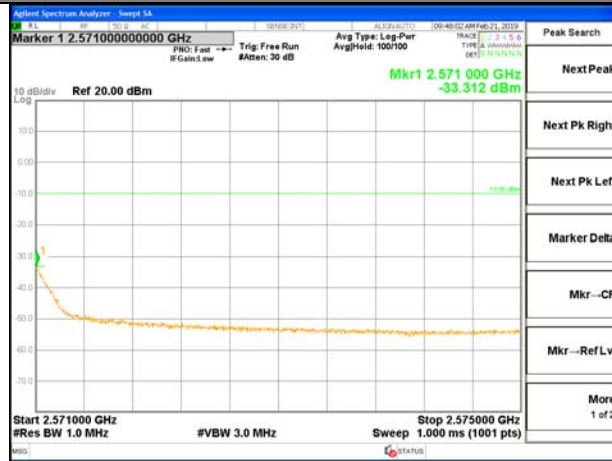

LTE BAND 7

LTE band 7 / 10MHz /16QAM Highest Band Edge / Full RB

2560-2570MHz

2570-2571MHz

2571-2575MHz

2575-2580MHz

2580-2595MHz

LTE band 7

LTE band 7

LTE band 7 / 15MHz /QPSK Highest Band Edge / 1 RB

2555-2570MHz

2570-2571MHz

2571-2575MHz

2575-2585MHz

2585-2595MHz

LTE band 7

LTE band 7 / 15MHz /QPSK Lowest Band Edge / Full RB

LTE band 7

LTE band 7 / 15MHz /QPSK Highest Band Edge / Full RB

LTE BAND 7

LTE band 7 / 15MHz /16QAM Lowest Band Edge / 1 RB

LTE BAND 7

LTE band 7 / 15MHz /16QAM Highest Band Edge / 1 RB