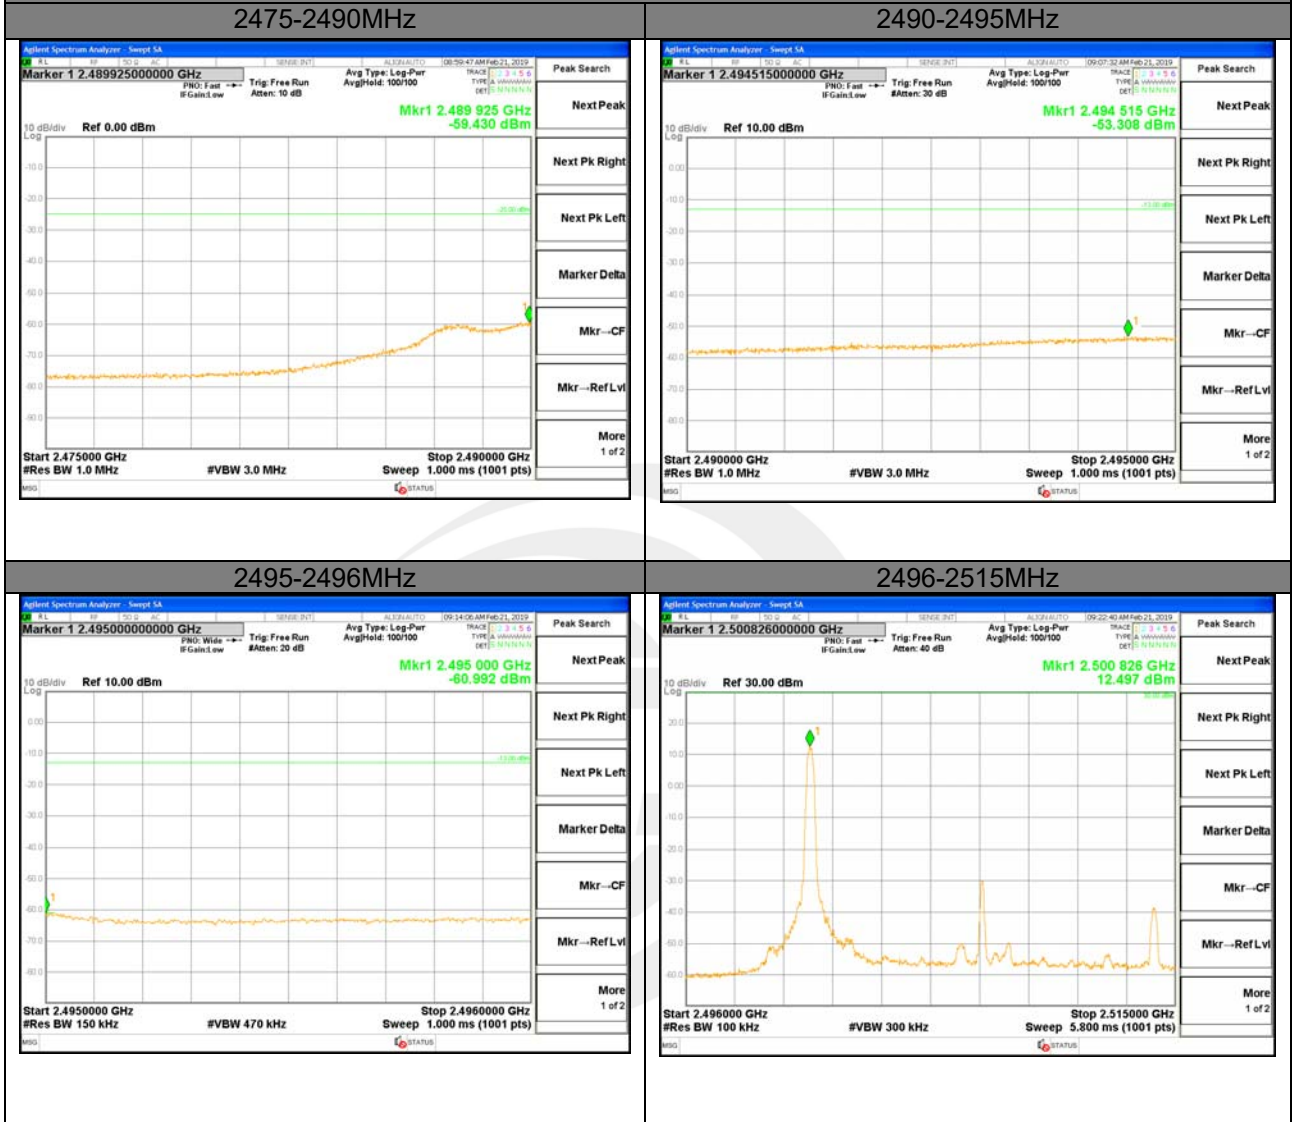

LTE band 7

LTE band 7 / 15MHz /QPSK Highest Band Edge / 1 RB

2555-2570MHz

2570-2571MHz

2571-2575MHz

2575-2585MHz

2585-2595MHz

LTE band 7

LTE band 7 / 15MHz /QPSK Lowest Band Edge / Full RB

LTE band 7

LTE band 7 / 15MHz /QPSK Highest Band Edge / Full RB

LTE BAND 7

LTE band 7 / 15MHz /16QAM Lowest Band Edge / 1 RB

LTE BAND 7

LTE band 7 / 15MHz /16QAM Highest Band Edge / 1 RB

2555-2570MHz

2570-2571MHz

2571-2575MHz

2575-2585MHz

2585-2595MHz

LTE BAND 7

LTE BAND 7

LTE band 7 / 15MHz /16QAM Highest Band Edge / Full RB

2555-2570MHz

2570-2571MHz

2571-2575MHz

2575-2590MHz

2585-2595MHz

LTE band 7

LTE band 7

LTE band 7 / 20MHz /QPSK Highest Band Edge / 1 RB