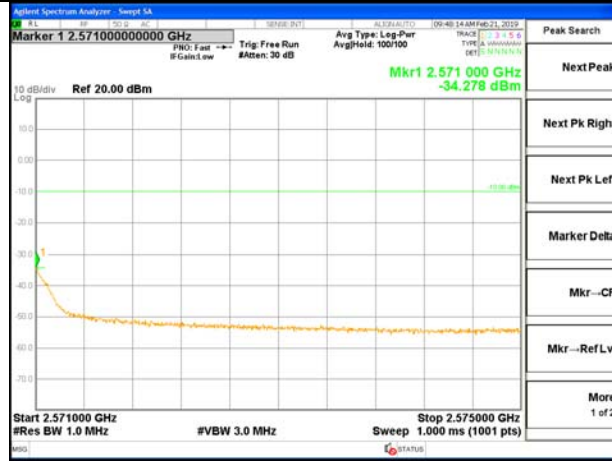

LTE band 7

LTE band 7 / 15MHz /QPSK Highest Band Edge / 1 RB

2555-2570MHz

2570-2571MHz

2571-2575MHz

2575-2585MHz

2585-2595MHz

LTE band 7

LTE band 7 / 15MHz /QPSK Lowest Band Edge / Full RB

LTE band 7

LTE band 7 / 15MHz /QPSK Highest Band Edge / Full RB

LTE BAND 7

LTE band 7 / 15MHz /16QAM Lowest Band Edge / 1 RB

LTE BAND 7

LTE band 7 / 15MHz /16QAM Highest Band Edge / 1 RB

2555-2570MHz

2570-2571MHz

2571-2575MHz

2575-2585MHz

2585-2595MHz

LTE BAND 7

LTE BAND 7

LTE band 7 / 15MHz /16QAM Highest Band Edge / Full RB