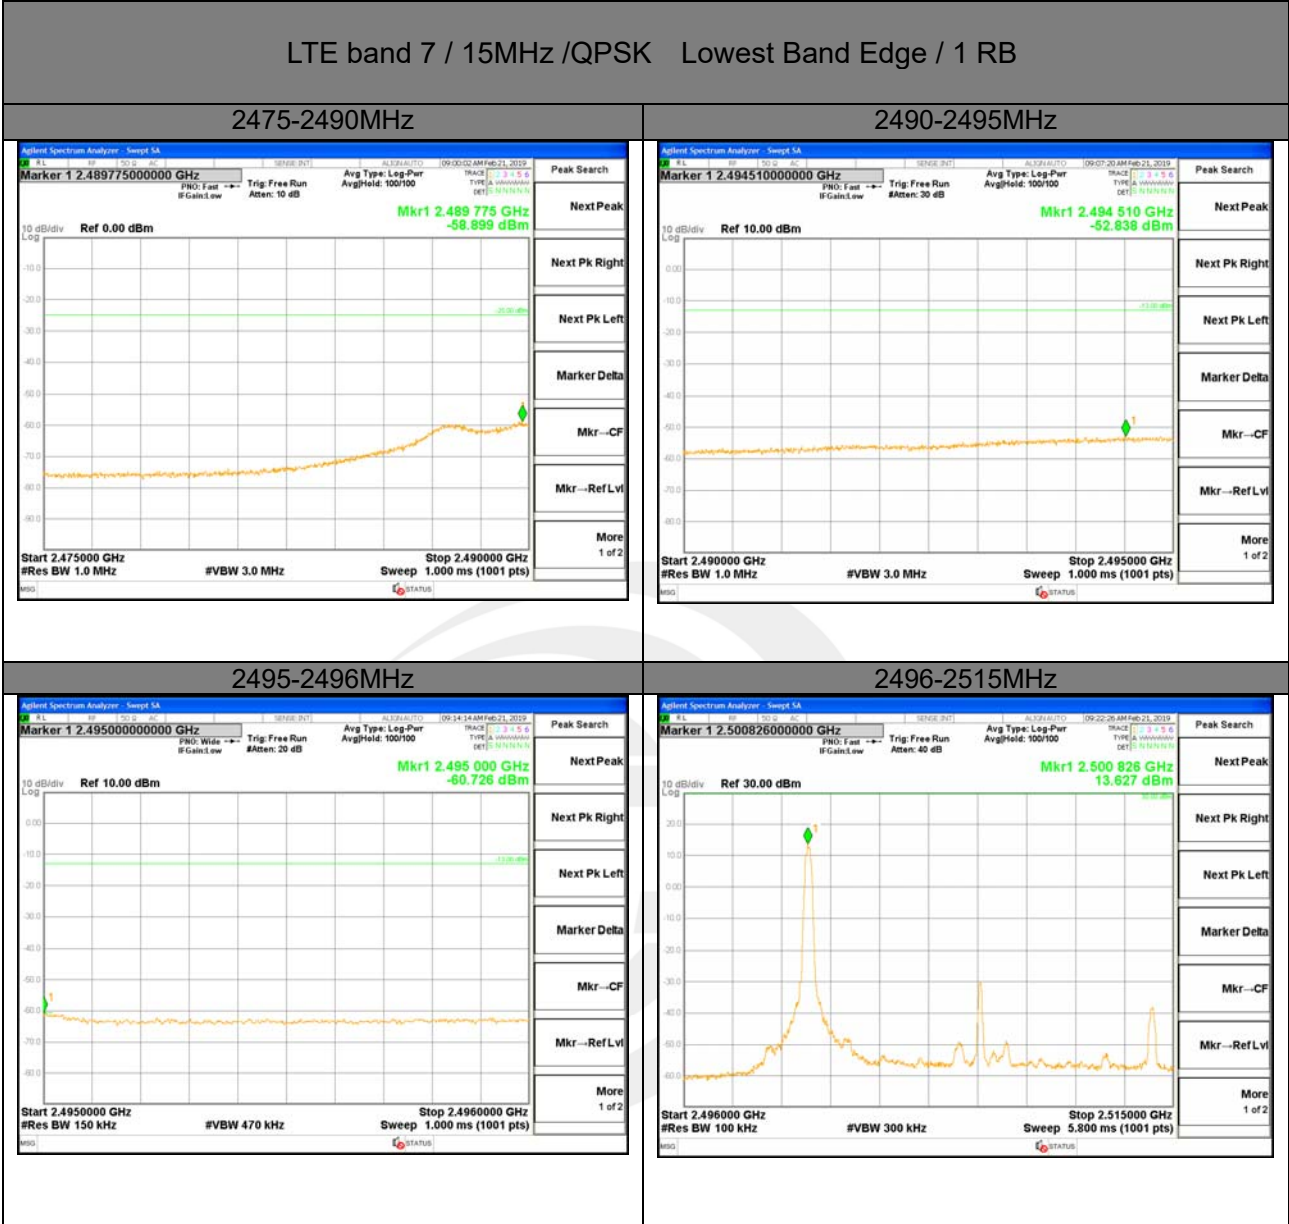

LTE BAND 7

LTE band 7 / 10MHz /16QAM Highest Band Edge / 1 RB

2560-2570MHz

2570-2571MHz

2571-2575MHz

2575-2580MHz

2580-2595MHz

LTE BAND 7

LTE BAND 7

LTE band 7 / 10MHz /16QAM Highest Band Edge / Full RB

2560-2570MHz

2570-2571MHz

2571-2575MHz

2575-2580MHz

2580-2595MHz

LTE band 7

LTE band 7

LTE band 7 / 15MHz /QPSK Highest Band Edge / 1 RB

2555-2570MHz

2570-2571MHz

2571-2575MHz

2575-2585MHz

2585-2595MHz

LTE band 7

LTE band 7 / 15MHz /QPSK Lowest Band Edge / Full RB

LTE band 7

LTE band 7 / 15MHz /QPSK Highest Band Edge / Full RB

LTE BAND 7

LTE band 7 / 15MHz /16QAM Lowest Band Edge / 1 RB

LTE BAND 7

LTE band 7 / 15MHz /16QAM Highest Band Edge / 1 RB