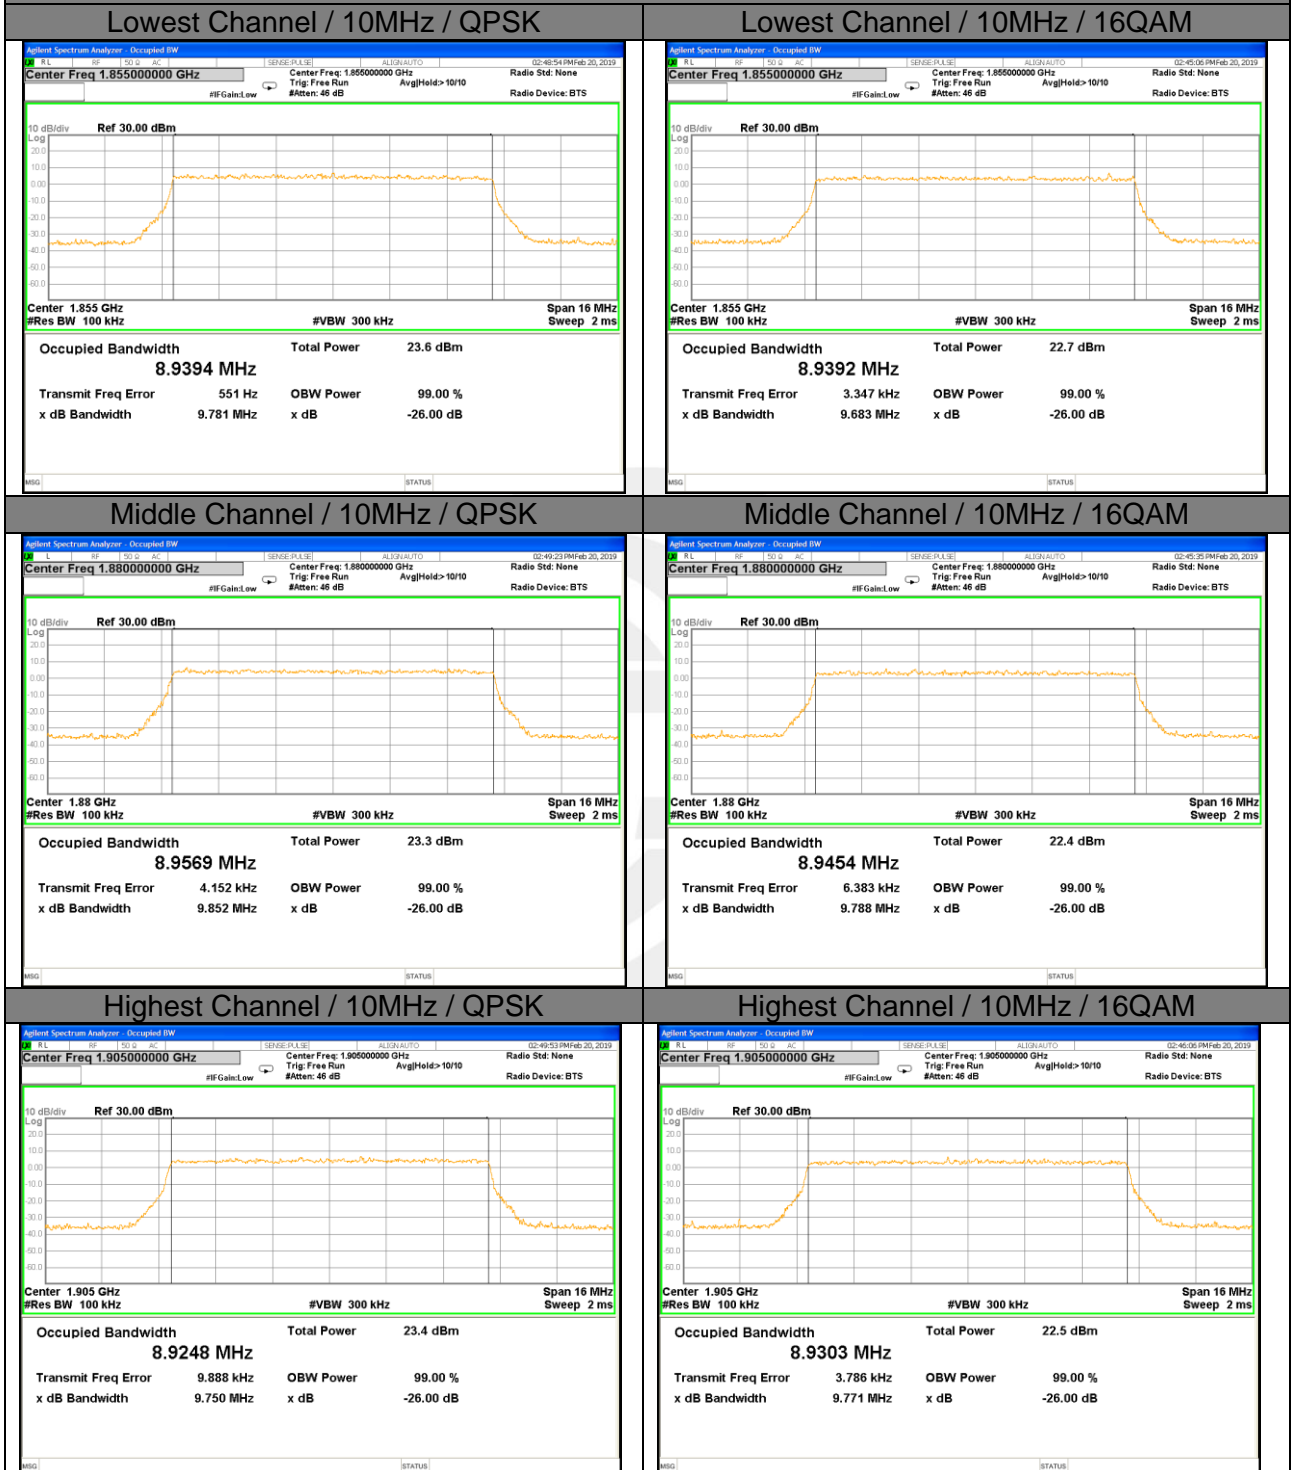

### Highest Channel / 1.4MHz / 16QAM

LTE band 2

LTE band 2 (99% and -26 Bandwidth)

Lowest Channel / 3MHz / QPSK

Lowest Channel / 3MHz / 16QAM

Middle Channel / 3MHz / QPSK

Middle Channel / 3MHz / 16QAM

Highest Channel / 3MHz / QPSK

Highest Channel / 3MHz / 16QAM

LTE band 2

LTE band 2

LTE band 2 (99% and -26 Bandwidth)

LTE band 2

LTE band 2 (99% and -26 Bandwidth)

LTE band 2

LTE band 2 (99% and -26 Bandwidth)

LTE band 4

LTE band 4 (99% and -26 Bandwidth)

LTE band 4

LTE band 4 (99% and -26 Bandwidth)

Lowest Channel / 3MHz / QPSK

Lowest Channel / 3MHz / 16QAM

Middle Channel / 3MHz / QPSK

Middle Channel / 3MHz / 16QAM

Highest Channel / 3MHz / QPSK

Highest Channel / 3MHz / 16QAM

LTE band 4

LTE band 4 (99% and -26 Bandwidth)

Lowest Channel / 5MHz / QPSK

Lowest Channel / 5MHz / 16QAM

Middle Channel / 5MHz / QPSK

Middle Channel / 5MHz / 16QAM