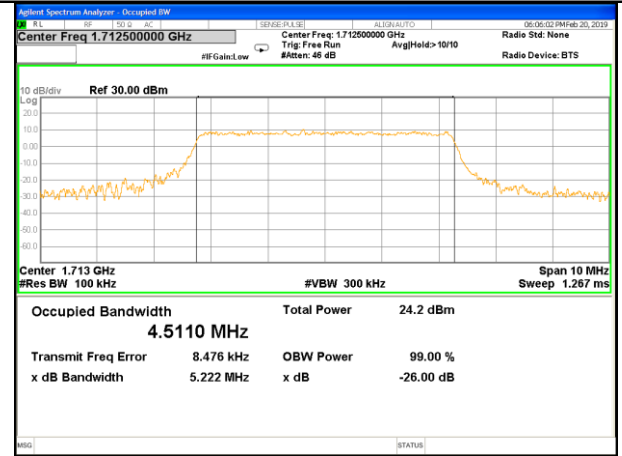

Highest Channel / 3MHz / QPSK

Highest Channel / 3MHz / 16QAM

LTE band 4

LTE band 4 (99% and -26 Bandwidth)

Lowest Channel / 5MHz / QPSK

Lowest Channel / 5MHz / 16QAM

Middle Channel / 5MHz / QPSK

Middle Channel / 5MHz / 16QAM

Highest Channel / 5MHz / QPSK

Highest Channel / 5MHz / 16QAM

LTE band 4

LTE band 4 (99% and -26 Bandwidth)

Lowest Channel / 10MHz / QPSK

Lowest Channel / 10MHz / 16QAM

Middle Channel / 10MHz / QPSK

Middle Channel / 10MHz / 16QAM