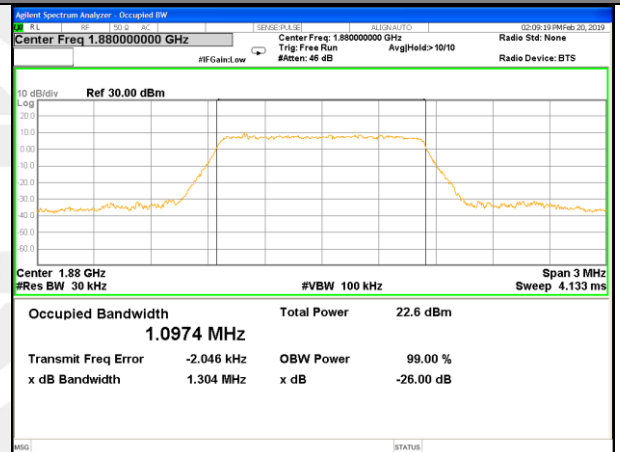

Middle Channel / 1.4MHz / 16QAM