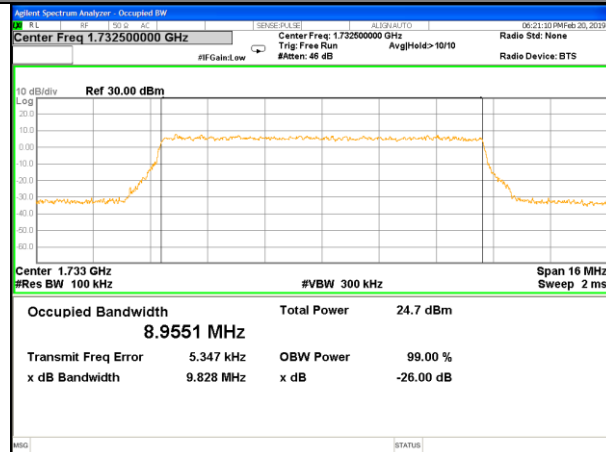

Highest Channel / 3MHz / QPSK

Highest Channel / 3MHz / 16QAM

LTE band 4

LTE band 4 (99% and -26 Bandwidth)

Lowest Channel / 5MHz / QPSK

Lowest Channel / 5MHz / 16QAM

Middle Channel / 5MHz / QPSK

Middle Channel / 5MHz / 16QAM

Highest Channel / 5MHz / QPSK

Highest Channel / 5MHz / 16QAM

LTE band 4

LTE band 4 (99% and -26 Bandwidth)

Lowest Channel / 10MHz / QPSK

Lowest Channel / 10MHz / 16QAM

Middle Channel / 10MHz / QPSK

Middle Channel / 10MHz / 16QAM

Highest Channel / 10MHz / QPSK

Highest Channel / 10MHz / 16QAM

LTE band 4

LTE band 4 (99% and -26 Bandwidth)

Lowest Channel / 15MHz / QPSK

Lowest Channel / 15MHz / 16QAM

Middle Channel / 15MHz / QPSK

Middle Channel / 15MHz / 16QAM