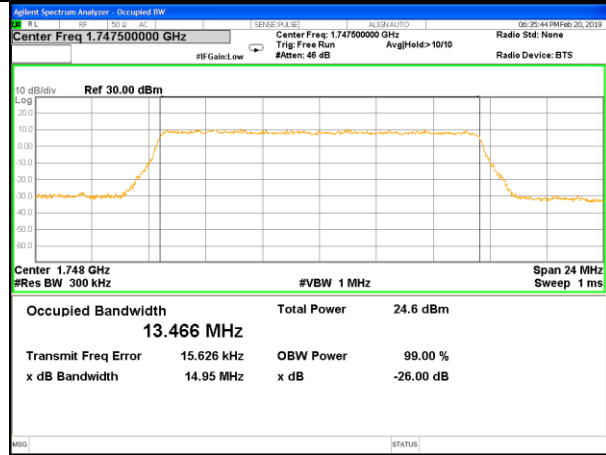

Highest Channel / 5MHz / QPSK

Highest Channel / 5MHz / 16QAM

LTE band 4

LTE band 4 (99% and -26 Bandwidth)

Lowest Channel / 10MHz / QPSK

Lowest Channel / 10MHz / 16QAM

Middle Channel / 10MHz / QPSK

Middle Channel / 10MHz / 16QAM

Highest Channel / 10MHz / QPSK

Highest Channel / 10MHz / 16QAM

LTE band 4

LTE band 4 (99% and -26 Bandwidth)

Lowest Channel / 15MHz / QPSK

Lowest Channel / 15MHz / 16QAM

Middle Channel / 15MHz / QPSK

Middle Channel / 15MHz / 16QAM

Highest Channel / 15MHz / QPSK

Highest Channel / 15MHz / 16QAM

LTE band 4

LTE band 4 (99% and -26 Bandwidth)

Lowest Channel / 20MHz / QPSK

Lowest Channel / 20MHz / 16QAM

Middle Channel / 20MHz / QPSK

Middle Channel / 20MHz / 16QAM