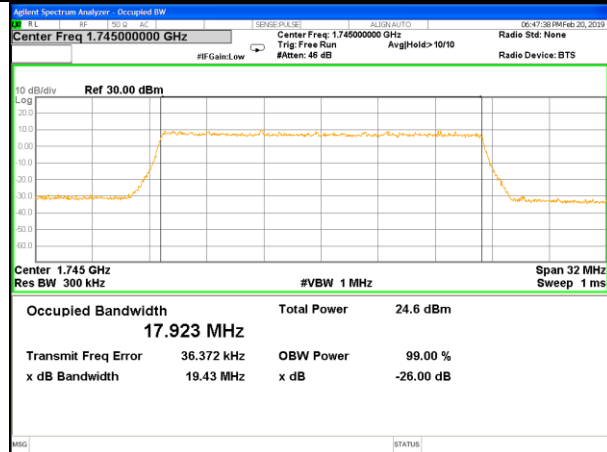

Highest Channel / 10MHz / QPSK

Highest Channel / 10MHz / 16QAM

LTE band 4

LTE band 4 (99% and -26 Bandwidth)

Lowest Channel / 15MHz / QPSK

Lowest Channel / 15MHz / 16QAM

Middle Channel / 15MHz / QPSK

Middle Channel / 15MHz / 16QAM

Highest Channel / 15MHz / QPSK

Highest Channel / 15MHz / 16QAM

LTE band 4

LTE band 4 (99% and -26 Bandwidth)

Lowest Channel / 20MHz / QPSK

Lowest Channel / 20MHz / 16QAM

Middle Channel / 20MHz / QPSK

Middle Channel / 20MHz / 16QAM

Highest Channel / 20MHz / QPSK

Highest Channel / 20MHz / 16QAM

LTE band 7

LTE band 7 (99% and -26 Bandwidth)

Lowest Channel / 5MHz / QPSK

Lowest Channel / 5MHz / 16QAM

Middle Channel / 5MHz / QPSK

Middle Channel / 5MHz / 16QAM