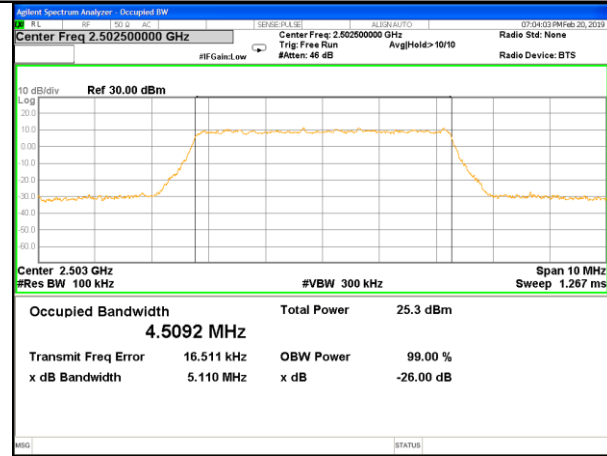

Highest Channel / 15MHz / QPSK

Highest Channel / 15MHz / 16QAM

LTE band 4

LTE band 4 (99% and -26 Bandwidth)

Lowest Channel / 20MHz / QPSK

Lowest Channel / 20MHz / 16QAM

Middle Channel / 20MHz / QPSK

Middle Channel / 20MHz / 16QAM

Highest Channel / 20MHz / QPSK

Highest Channel / 20MHz / 16QAM

LTE band 7

LTE band 7 (99% and -26 Bandwidth)

Lowest Channel / 5MHz / QPSK

Lowest Channel / 5MHz / 16QAM

Middle Channel / 5MHz / QPSK

Middle Channel / 5MHz / 16QAM

Highest Channel / 5MHz / QPSK

Highest Channel / 5MHz / 16QAM

LTE band 7

LTE band 7 (99% and -26 Bandwidth)

Lowest Channel / 10MHz / QPSK

Lowest Channel / 10MHz / 16QAM

Middle Channel / 10MHz / QPSK

Middle Channel / 10MHz / 16QAM