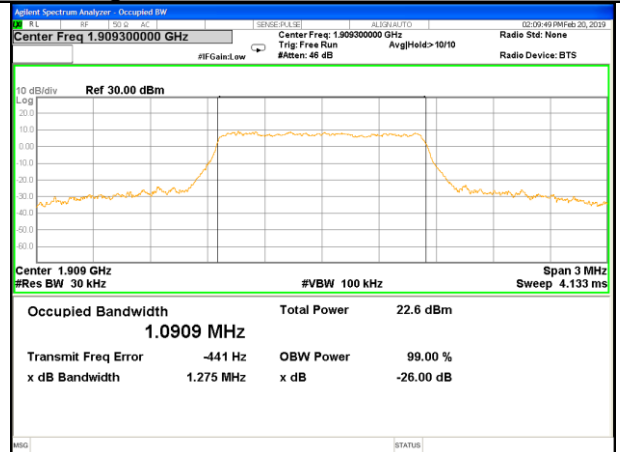

Highest Channel / 1.4MHz / 16QAM