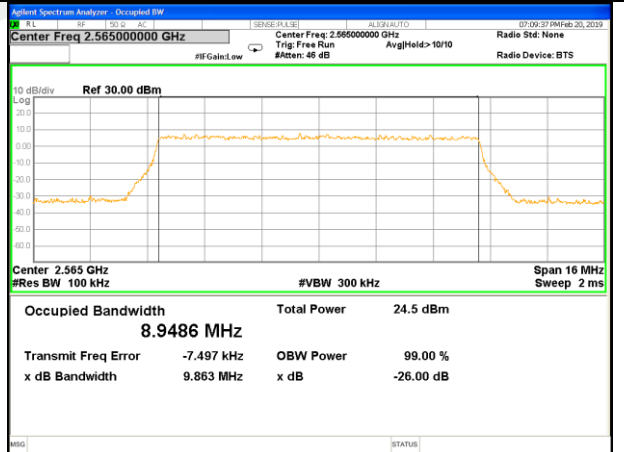

Highest Channel / 20MHz / QPSK

Highest Channel / 20MHz / 16QAM

LTE band 7

LTE band 7 (99% and -26 Bandwidth)

Lowest Channel / 5MHz / QPSK

Lowest Channel / 5MHz / 16QAM

Middle Channel / 5MHz / QPSK

Middle Channel / 5MHz / 16QAM

Highest Channel / 5MHz / QPSK

Highest Channel / 5MHz / 16QAM

LTE band 7

LTE band 7 (99% and -26 Bandwidth)

Lowest Channel / 10MHz / QPSK

Lowest Channel / 10MHz / 16QAM

Middle Channel / 10MHz / QPSK

Middle Channel / 10MHz / 16QAM

Highest Channel / 10MHz / QPSK

Highest Channel / 10MHz / 16QAM

LTE band 7

LTE band 7 (99% and -26 Bandwidth)

Lowest Channel / 15MHz / QPSK

Lowest Channel / 15MHz / 16QAM

Middle Channel / 15MHz / QPSK

Middle Channel / 15MHz / 16QAM