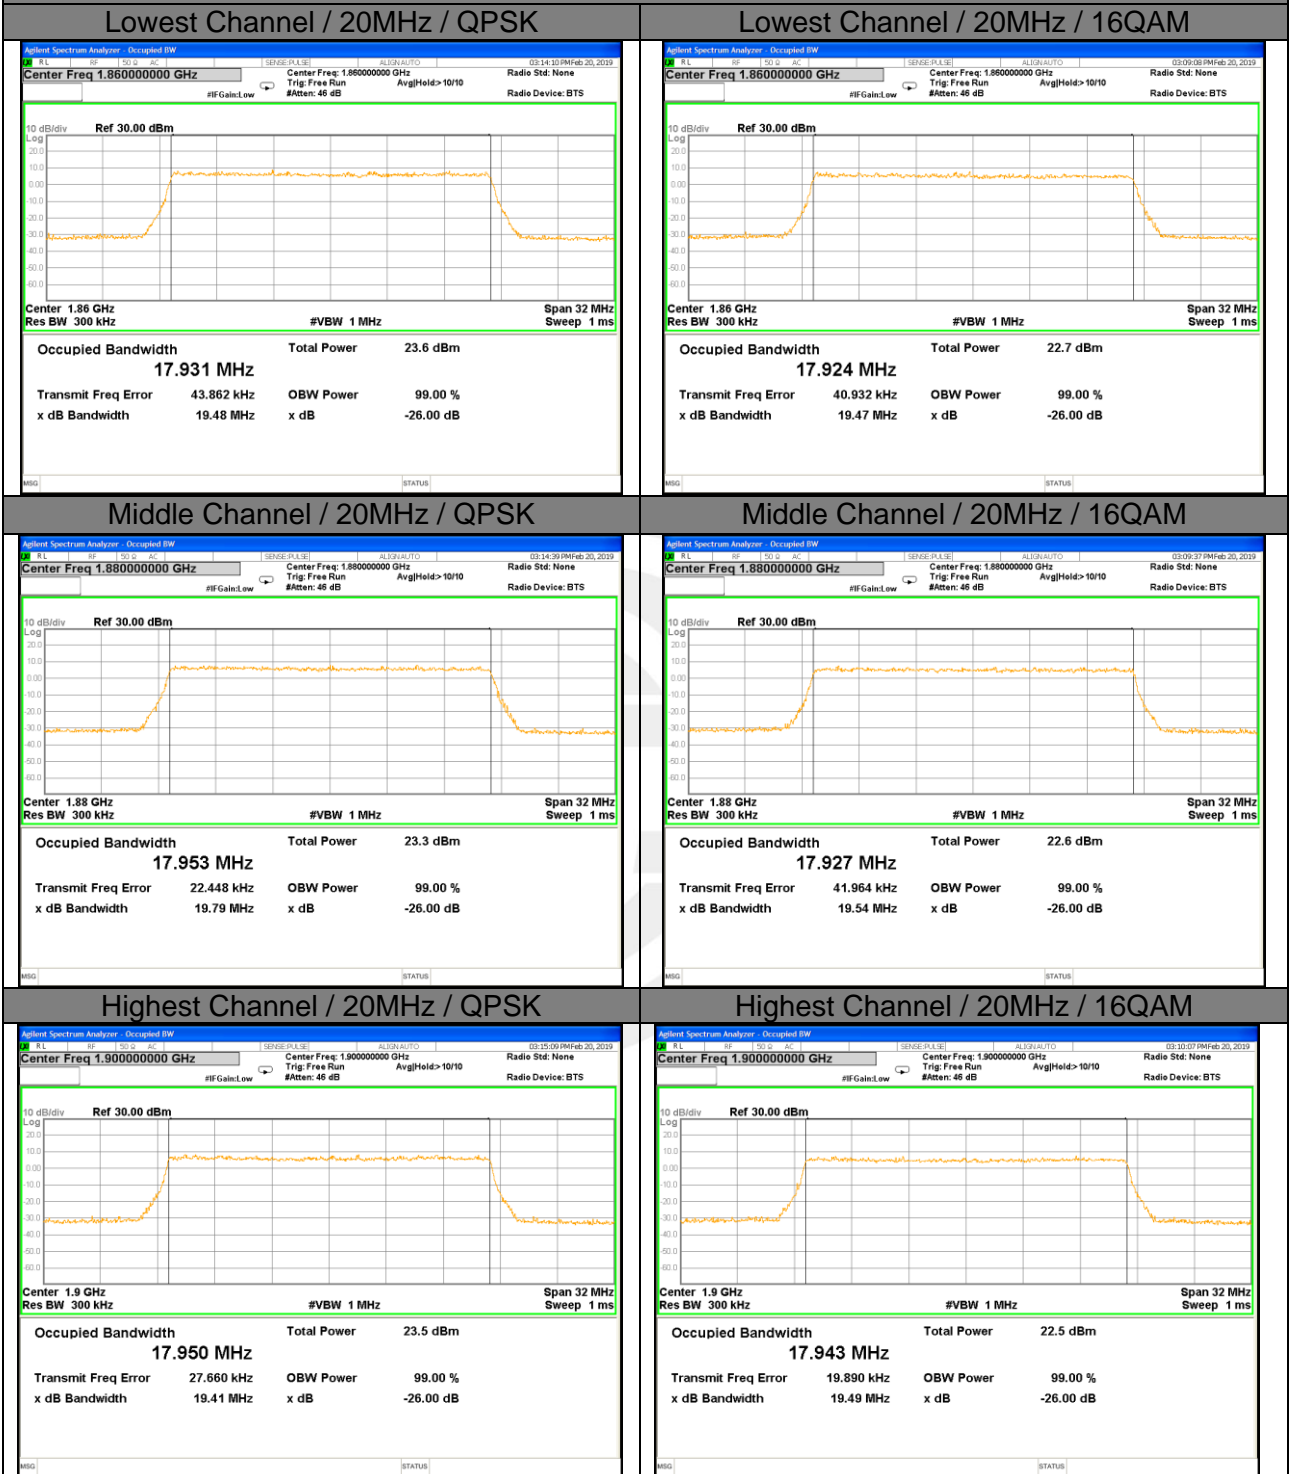

### Highest Channel / 1.4MHz / 16QAM

LTE band 2

LTE band 2 (99% and -26 Bandwidth)

Lowest Channel / 3MHz / QPSK

Lowest Channel / 3MHz / 16QAM

Middle Channel / 3MHz / QPSK

Middle Channel / 3MHz / 16QAM

Highest Channel / 3MHz / QPSK

Highest Channel / 3MHz / 16QAM

LTE band 2

LTE band 2

LTE band 2 (99% and -26 Bandwidth)

LTE band 2

LTE band 2 (99% and -26 Bandwidth)

LTE band 2

LTE band 2 (99% and -26 Bandwidth)

LTE band 4

LTE band 4 (99% and -26 Bandwidth)

LTE band 4

LTE band 4 (99% and -26 Bandwidth)

Lowest Channel / 3MHz / QPSK

Lowest Channel / 3MHz / 16QAM

Middle Channel / 3MHz / QPSK

Middle Channel / 3MHz / 16QAM

Highest Channel / 3MHz / QPSK

Highest Channel / 3MHz / 16QAM

LTE band 4

LTE band 4 (99% and -26 Bandwidth)

Lowest Channel / 5MHz / QPSK

Lowest Channel / 5MHz / 16QAM

Middle Channel / 5MHz / QPSK

Middle Channel / 5MHz / 16QAM