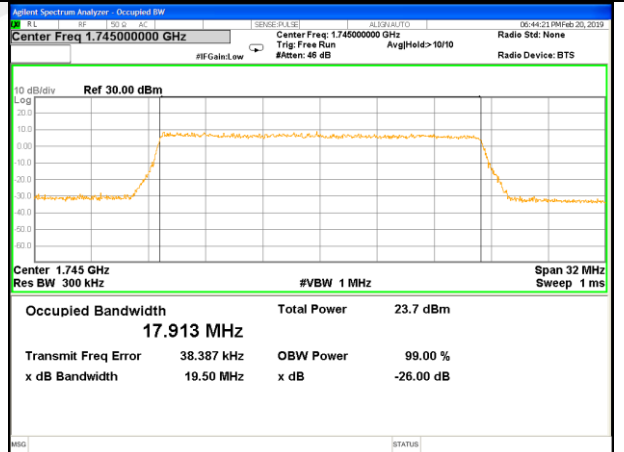

Highest Channel / 10MHz / QPSK

Highest Channel / 10MHz / 16QAM

LTE band 4

LTE band 4 (99% and -26 Bandwidth)

Lowest Channel / 15MHz / QPSK

Lowest Channel / 15MHz / 16QAM

Middle Channel / 15MHz / QPSK

Middle Channel / 15MHz / 16QAM

Highest Channel / 15MHz / QPSK

Highest Channel / 15MHz / 16QAM

LTE band 4

LTE band 4 (99% and -26 Bandwidth)

Lowest Channel / 20MHz / QPSK

Lowest Channel / 20MHz / 16QAM

Middle Channel / 20MHz / QPSK

Middle Channel / 20MHz / 16QAM

Highest Channel / 20MHz / QPSK

Highest Channel / 20MHz / 16QAM

LTE band 7

LTE band 7 (99% and -26 Bandwidth)

Lowest Channel / 5MHz / QPSK

Lowest Channel / 5MHz / 16QAM

Middle Channel / 5MHz / QPSK

Middle Channel / 5MHz / 16QAM