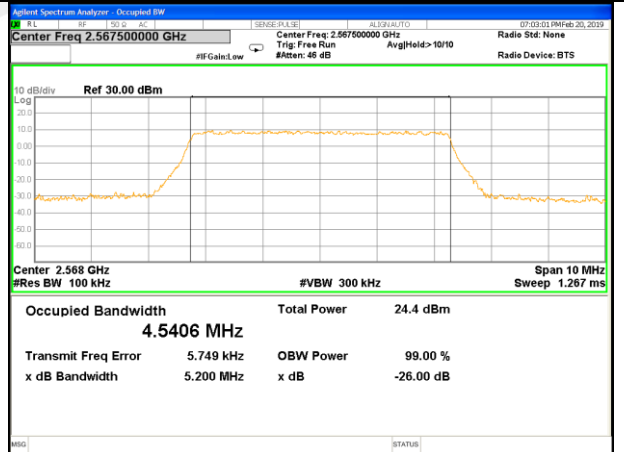

Highest Channel / 15MHz / QPSK

Highest Channel / 15MHz / 16QAM

LTE band 4

LTE band 4 (99% and -26 Bandwidth)

Lowest Channel / 20MHz / QPSK

Lowest Channel / 20MHz / 16QAM

Middle Channel / 20MHz / QPSK

Middle Channel / 20MHz / 16QAM

Highest Channel / 20MHz / QPSK

Highest Channel / 20MHz / 16QAM

LTE band 7

LTE band 7 (99% and -26 Bandwidth)

Lowest Channel / 5MHz / QPSK

Lowest Channel / 5MHz / 16QAM

Middle Channel / 5MHz / QPSK

Middle Channel / 5MHz / 16QAM

Highest Channel / 5MHz / QPSK

Highest Channel / 5MHz / 16QAM

LTE band 7

LTE band 7 (99% and -26 Bandwidth)

Lowest Channel / 10MHz / QPSK

Lowest Channel / 10MHz / 16QAM

Middle Channel / 10MHz / QPSK

Middle Channel / 10MHz / 16QAM