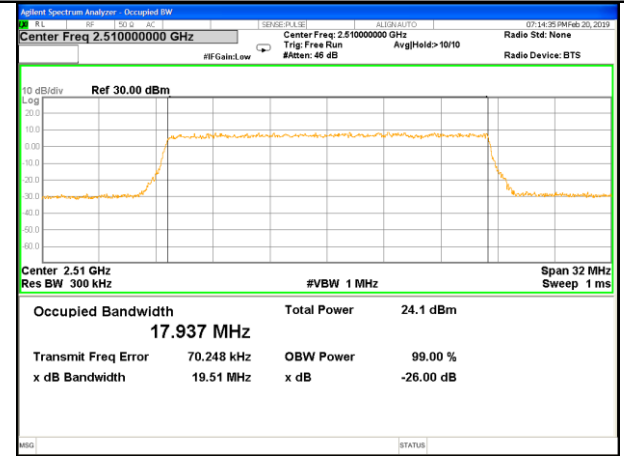

Highest Channel / 10MHz / QPSK

Highest Channel / 10MHz / 16QAM

LTE band 7

LTE band 7 (99% and -26 Bandwidth)

Lowest Channel / 15MHz / QPSK

Lowest Channel / 15MHz / 16QAM

Middle Channel / 15MHz / QPSK

Middle Channel / 15MHz / 16QAM

Highest Channel / 15MHz / QPSK

Highest Channel / 15MHz / 16QAM

LTE band 7

LTE band 7 (99% and -26 Bandwidth)

Lowest Channel / 20MHz / QPSK

Lowest Channel / 20MHz / 16QAM

Middle Channel / 20MHz / QPSK

Middle Channel / 20MHz / 16QAM

Highest Channel / 20MHz / QPSK

Highest Channel / 20MHz / 16QAM