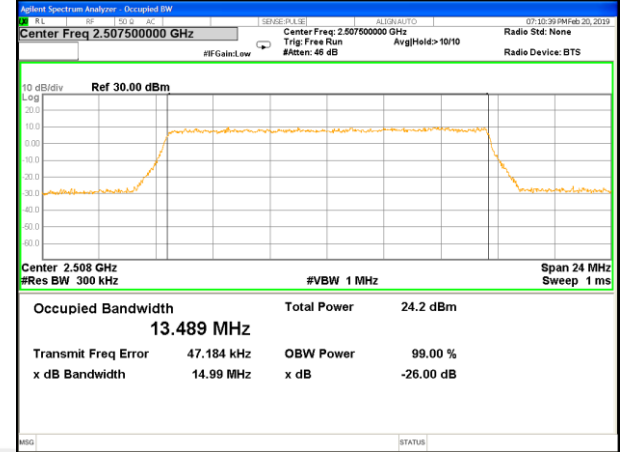

Highest Channel / 5MHz / QPSK

Highest Channel / 5MHz / 16QAM

LTE band 7

LTE band 7 (99% and -26 Bandwidth)

Lowest Channel / 10MHz / QPSK

Lowest Channel / 10MHz / 16QAM

Middle Channel / 10MHz / QPSK

Middle Channel / 10MHz / 16QAM

Highest Channel / 10MHz / QPSK

Highest Channel / 10MHz / 16QAM

LTE band 7

LTE band 7 (99% and -26 Bandwidth)

Lowest Channel / 15MHz / QPSK

Lowest Channel / 15MHz / 16QAM

Middle Channel / 15MHz / QPSK

Middle Channel / 15MHz / 16QAM

Highest Channel / 15MHz / QPSK

Highest Channel / 15MHz / 16QAM

LTE band 7

LTE band 7 (99% and -26 Bandwidth)

Lowest Channel / 20MHz / QPSK

Lowest Channel / 20MHz / 16QAM

Middle Channel / 20MHz / QPSK

Middle Channel / 20MHz / 16QAM