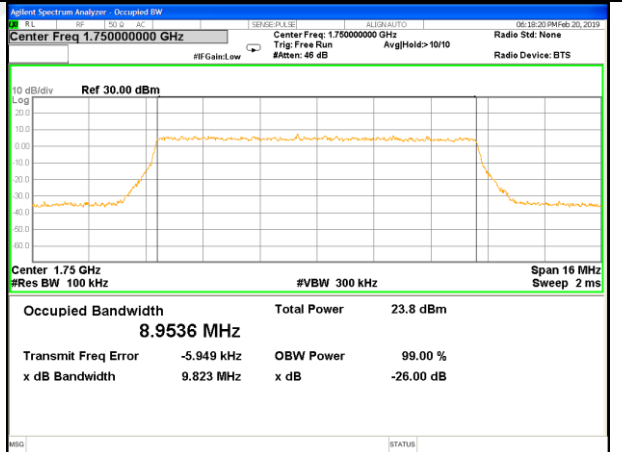

Highest Channel / 3MHz / QPSK

Highest Channel / 3MHz / 16QAM

LTE band 4

LTE band 4 (99% and -26 Bandwidth)

Lowest Channel / 5MHz / QPSK

Lowest Channel / 5MHz / 16QAM

Middle Channel / 5MHz / QPSK

Middle Channel / 5MHz / 16QAM

Highest Channel / 5MHz / QPSK

Highest Channel / 5MHz / 16QAM

LTE band 4

LTE band 4 (99% and -26 Bandwidth)

Lowest Channel / 10MHz / QPSK

Lowest Channel / 10MHz / 16QAM

Middle Channel / 10MHz / QPSK

Middle Channel / 10MHz / 16QAM

Highest Channel / 10MHz / QPSK

Highest Channel / 10MHz / 16QAM

LTE band 4

LTE band 4 (99% and -26 Bandwidth)

Lowest Channel / 15MHz / QPSK

Lowest Channel / 15MHz / 16QAM

Middle Channel / 15MHz / QPSK

Middle Channel / 15MHz / 16QAM