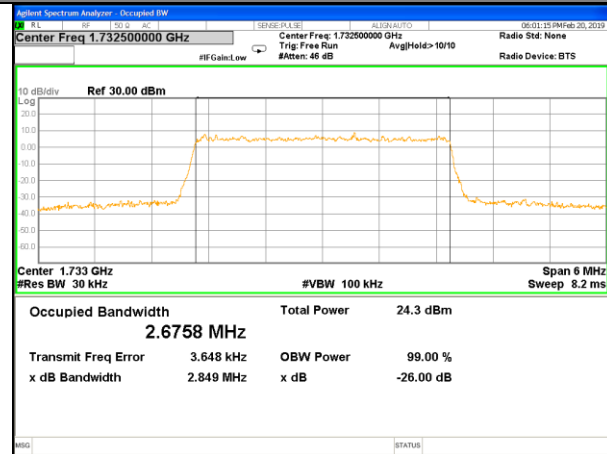

LTE band 4

LTE band 4 (99% and -26 Bandwidth)

LTE band 4

LTE band 4 (99% and -26 Bandwidth)

Lowest Channel / 3MHz / QPSK

Lowest Channel / 3MHz / 16QAM

Middle Channel / 3MHz / QPSK

Middle Channel / 3MHz / 16QAM

Highest Channel / 3MHz / QPSK

Highest Channel / 3MHz / 16QAM

LTE band 4

LTE band 4 (99% and -26 Bandwidth)

Lowest Channel / 5MHz / QPSK

Lowest Channel / 5MHz / 16QAM

Middle Channel / 5MHz / QPSK

Middle Channel / 5MHz / 16QAM