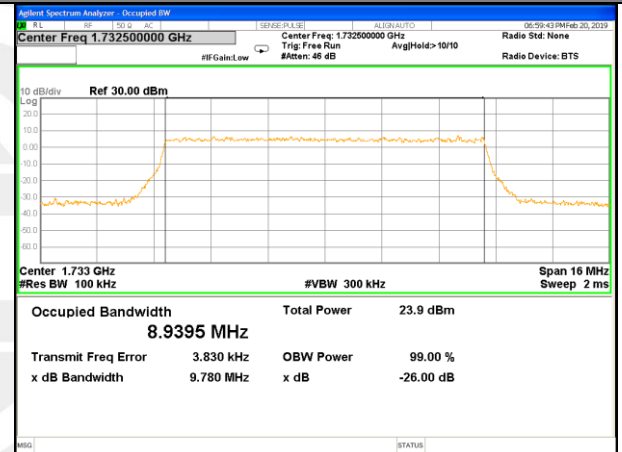

Highest Channel / 3MHz / QPSK

Highest Channel / 3MHz / 16QAM

LTE band 4

LTE band 4 (99% and -26 Bandwidth)

Lowest Channel / 5MHz / QPSK

Lowest Channel / 5MHz / 16QAM

Middle Channel / 5MHz / QPSK

Middle Channel / 5MHz / 16QAM

Highest Channel / 5MHz / QPSK

Highest Channel / 5MHz / 16QAM

LTE band 4

LTE band 4 (99% and -26 Bandwidth)

Lowest Channel / 10MHz / QPSK

Lowest Channel / 10MHz / 16QAM

Middle Channel / 10MHz / QPSK

Middle Channel / 10MHz / 16QAM

Highest Channel / 10MHz / QPSK

Highest Channel / 10MHz / 16QAM

LTE band 4

LTE band 4 (99% and -26 Bandwidth)

Lowest Channel / 15MHz / QPSK

Lowest Channel / 15MHz / 16QAM

Middle Channel / 15MHz / QPSK

Middle Channel / 15MHz / 16QAM