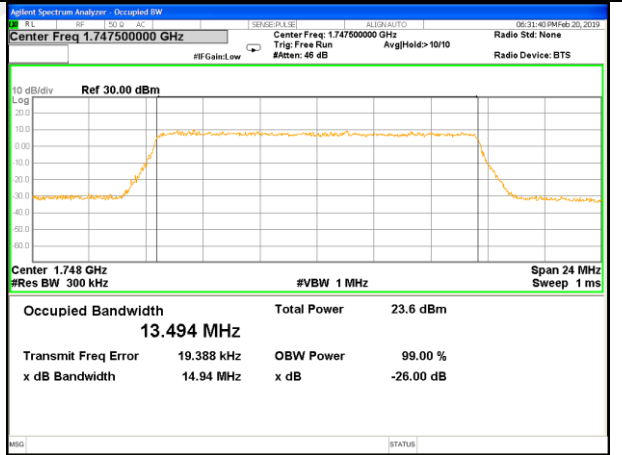

Highest Channel / 5MHz / QPSK

Highest Channel / 5MHz / 16QAM

LTE band 4

LTE band 4 (99% and -26 Bandwidth)

Lowest Channel / 10MHz / QPSK

Lowest Channel / 10MHz / 16QAM

Middle Channel / 10MHz / QPSK

Middle Channel / 10MHz / 16QAM

Highest Channel / 10MHz / QPSK

Highest Channel / 10MHz / 16QAM

LTE band 4

LTE band 4 (99% and -26 Bandwidth)

Lowest Channel / 15MHz / QPSK

Lowest Channel / 15MHz / 16QAM

Middle Channel / 15MHz / QPSK

Middle Channel / 15MHz / 16QAM

Highest Channel / 15MHz / QPSK

Highest Channel / 15MHz / 16QAM

LTE band 4

LTE band 4 (99% and -26 Bandwidth)

Lowest Channel / 20MHz / QPSK

Lowest Channel / 20MHz / 16QAM

Middle Channel / 20MHz / QPSK

Middle Channel / 20MHz / 16QAM