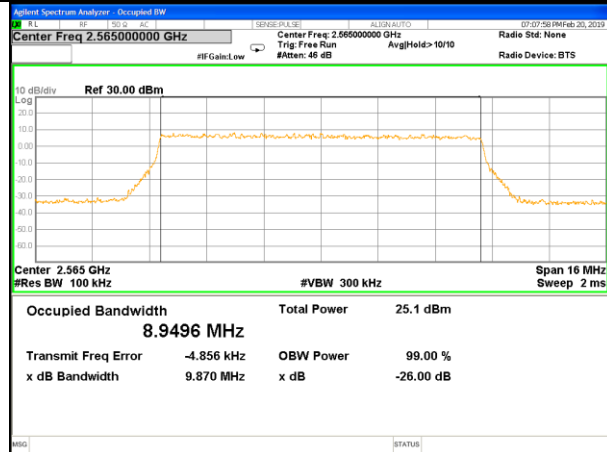

Highest Channel / 20MHz / QPSK

Highest Channel / 20MHz / 16QAM

LTE band 7

LTE band 7 (99% and -26 Bandwidth)

Lowest Channel / 5MHz / QPSK

Lowest Channel / 5MHz / 16QAM

Middle Channel / 5MHz / QPSK

Middle Channel / 5MHz / 16QAM

Highest Channel / 5MHz / QPSK

Highest Channel / 5MHz / 16QAM

LTE band 7

LTE band 7 (99% and -26 Bandwidth)

Lowest Channel / 10MHz / QPSK

Lowest Channel / 10MHz / 16QAM

Middle Channel / 10MHz / QPSK

Middle Channel / 10MHz / 16QAM

Highest Channel / 10MHz / QPSK

Highest Channel / 10MHz / 16QAM

LTE band 7

LTE band 7 (99% and -26 Bandwidth)

Lowest Channel / 15MHz / QPSK

Lowest Channel / 15MHz / 16QAM

Middle Channel / 15MHz / QPSK

Middle Channel / 15MHz / 16QAM