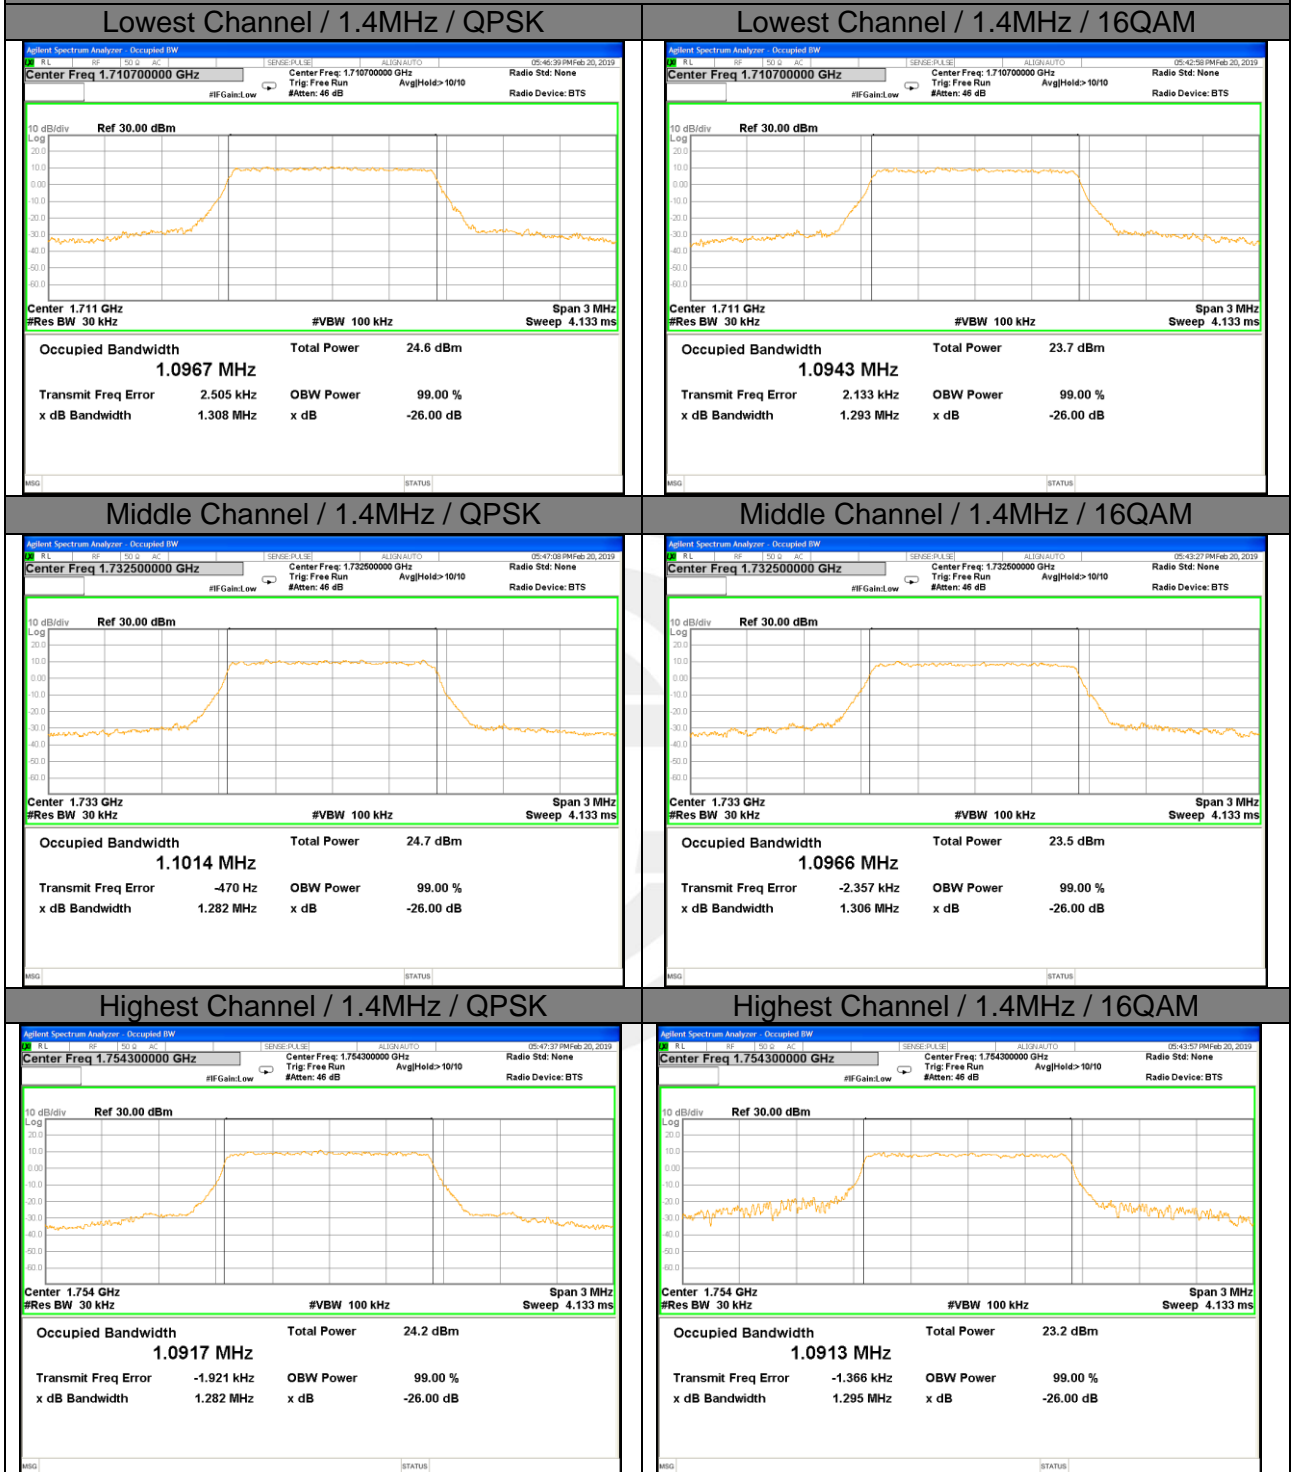

### Highest Channel / 1.4MHz / 16QAM

LTE band 2

LTE band 2 (99% and -26 Bandwidth)

Lowest Channel / 3MHz / QPSK

Lowest Channel / 3MHz / 16QAM

Middle Channel / 3MHz / QPSK

Middle Channel / 3MHz / 16QAM

Highest Channel / 3MHz / QPSK

Highest Channel / 3MHz / 16QAM

LTE band 2

LTE band 2

LTE band 2 (99% and -26 Bandwidth)

LTE band 2

LTE band 2 (99% and -26 Bandwidth)

LTE band 2

LTE band 2 (99% and -26 Bandwidth)

LTE band 4

LTE band 4 (99% and -26 Bandwidth)

LTE band 4

LTE band 4 (99% and -26 Bandwidth)

Lowest Channel / 3MHz / QPSK

Lowest Channel / 3MHz / 16QAM

Middle Channel / 3MHz / QPSK

Middle Channel / 3MHz / 16QAM

Highest Channel / 3MHz / QPSK

Highest Channel / 3MHz / 16QAM

LTE band 4

LTE band 4 (99% and -26 Bandwidth)

Lowest Channel / 5MHz / QPSK

Lowest Channel / 5MHz / 16QAM

Middle Channel / 5MHz / QPSK

Middle Channel / 5MHz / 16QAM