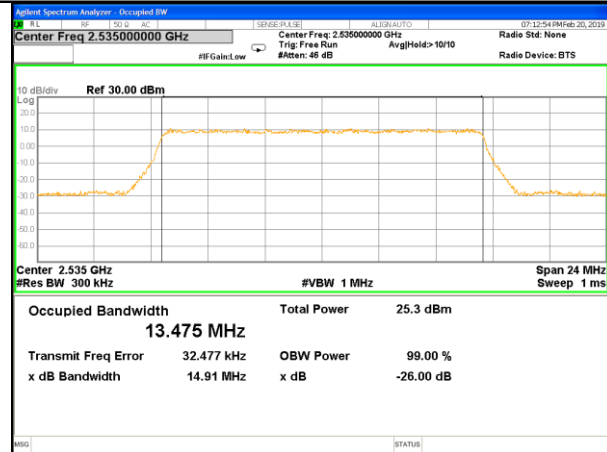

Highest Channel / 5MHz / QPSK

Highest Channel / 5MHz / 16QAM

LTE band 7

LTE band 7 (99% and -26 Bandwidth)

Lowest Channel / 10MHz / QPSK

Lowest Channel / 10MHz / 16QAM

Middle Channel / 10MHz / QPSK

Middle Channel / 10MHz / 16QAM

Highest Channel / 10MHz / QPSK

Highest Channel / 10MHz / 16QAM

LTE band 7

LTE band 7 (99% and -26 Bandwidth)

Lowest Channel / 15MHz / QPSK

Lowest Channel / 15MHz / 16QAM

Middle Channel / 15MHz / QPSK

Middle Channel / 15MHz / 16QAM

Highest Channel / 15MHz / QPSK

Highest Channel / 15MHz / 16QAM

LTE band 7

LTE band 7 (99% and -26 Bandwidth)

Lowest Channel / 20MHz / QPSK

Lowest Channel / 20MHz / 16QAM

Middle Channel / 20MHz / QPSK

Middle Channel / 20MHz / 16QAM