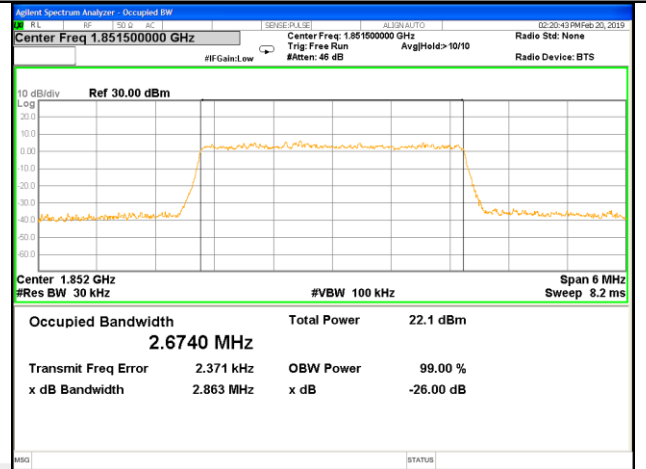

### Highest Channel / 1.4MHz / 16QAM

LTE band 2

LTE band 2 (99% and -26 Bandwidth)

Lowest Channel / 3MHz / QPSK

Lowest Channel / 3MHz / 16QAM

Middle Channel / 3MHz / QPSK

Middle Channel / 3MHz / 16QAM

Highest Channel / 3MHz / QPSK