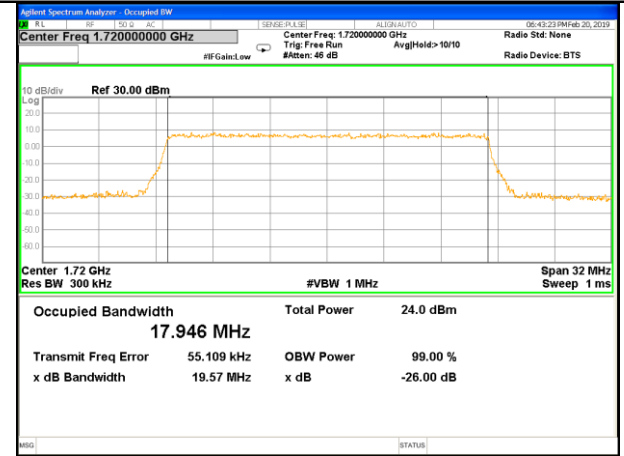

Highest Channel / 10MHz / QPSK

Highest Channel / 10MHz / 16QAM

LTE band 4

LTE band 4 (99% and -26 Bandwidth)

Lowest Channel / 15MHz / QPSK

Lowest Channel / 15MHz / 16QAM

Middle Channel / 15MHz / QPSK

Middle Channel / 15MHz / 16QAM

Highest Channel / 15MHz / QPSK

Highest Channel / 15MHz / 16QAM

LTE band 4

LTE band 4 (99% and -26 Bandwidth)

Lowest Channel / 20MHz / QPSK

Lowest Channel / 20MHz / 16QAM

Middle Channel / 20MHz / QPSK

Middle Channel / 20MHz / 16QAM

Highest Channel / 20MHz / QPSK

Highest Channel / 20MHz / 16QAM

LTE band 7

LTE band 7 (99% and -26 Bandwidth)

Lowest Channel / 5MHz / QPSK

Lowest Channel / 5MHz / 16QAM

Middle Channel / 5MHz / QPSK

Middle Channel / 5MHz / 16QAM