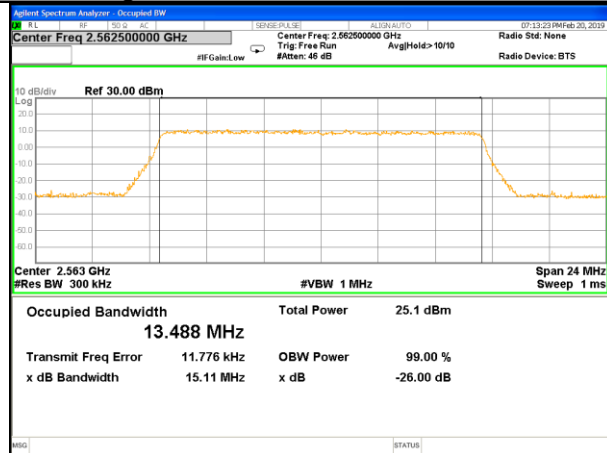

Highest Channel / 5MHz / QPSK

Highest Channel / 5MHz / 16QAM

LTE band 7

LTE band 7 (99% and -26 Bandwidth)

Lowest Channel / 10MHz / QPSK

Lowest Channel / 10MHz / 16QAM

Middle Channel / 10MHz / QPSK

Middle Channel / 10MHz / 16QAM

Highest Channel / 10MHz / QPSK

Highest Channel / 10MHz / 16QAM

LTE band 7

LTE band 7 (99% and -26 Bandwidth)

Lowest Channel / 15MHz / QPSK

Lowest Channel / 15MHz / 16QAM

Middle Channel / 15MHz / QPSK

Middle Channel / 15MHz / 16QAM

Highest Channel / 15MHz / QPSK

Highest Channel / 15MHz / 16QAM

LTE band 7

LTE band 7 (99% and -26 Bandwidth)

Lowest Channel / 20MHz / QPSK

Lowest Channel / 20MHz / 16QAM

Middle Channel / 20MHz / QPSK

Middle Channel / 20MHz / 16QAM