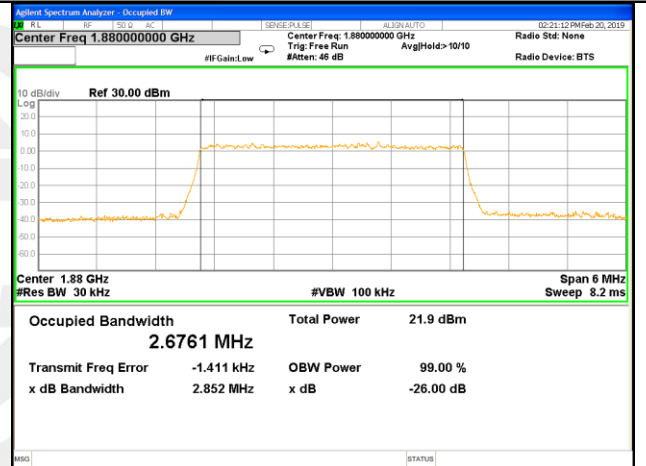

### Highest Channel / 1.4MHz / 16QAM

LTE band 2

LTE band 2 (99% and -26 Bandwidth)

Lowest Channel / 3MHz / QPSK

Lowest Channel / 3MHz / 16QAM

Middle Channel / 3MHz / QPSK

Middle Channel / 3MHz / 16QAM

Highest Channel / 3MHz / QPSK