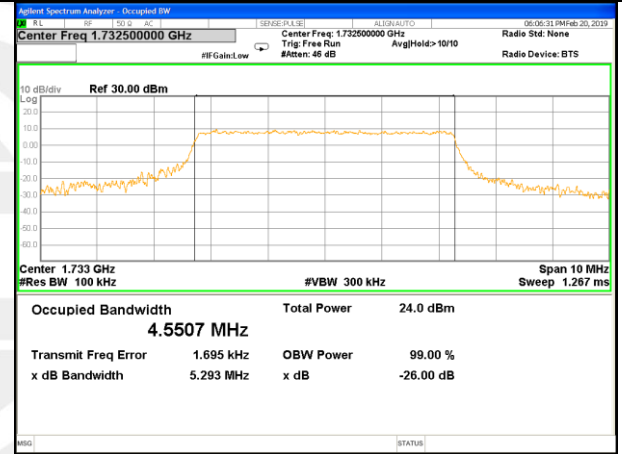

Highest Channel / 3MHz / QPSK

Highest Channel / 3MHz / 16QAM

LTE band 4

LTE band 4 (99% and -26 Bandwidth)

Lowest Channel / 5MHz / QPSK

Lowest Channel / 5MHz / 16QAM

Middle Channel / 5MHz / QPSK

Middle Channel / 5MHz / 16QAM

Highest Channel / 5MHz / QPSK

Highest Channel / 5MHz / 16QAM

LTE band 4

LTE band 4 (99% and -26 Bandwidth)

Lowest Channel / 10MHz / QPSK

Lowest Channel / 10MHz / 16QAM

Middle Channel / 10MHz / QPSK

Middle Channel / 10MHz / 16QAM