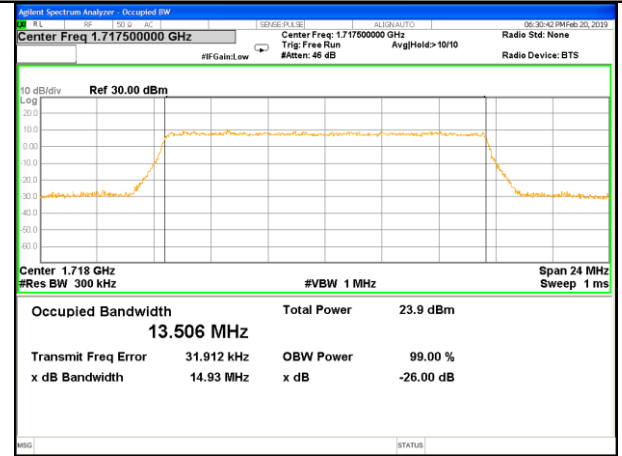

Highest Channel / 5MHz / QPSK

Highest Channel / 5MHz / 16QAM

LTE band 4

LTE band 4 (99% and -26 Bandwidth)

Lowest Channel / 10MHz / QPSK

Lowest Channel / 10MHz / 16QAM

Middle Channel / 10MHz / QPSK

Middle Channel / 10MHz / 16QAM

Highest Channel / 10MHz / QPSK

Highest Channel / 10MHz / 16QAM

LTE band 4

LTE band 4 (99% and -26 Bandwidth)

Lowest Channel / 15MHz / QPSK

Lowest Channel / 15MHz / 16QAM

Middle Channel / 15MHz / QPSK

Middle Channel / 15MHz / 16QAM

Highest Channel / 15MHz / QPSK

Highest Channel / 15MHz / 16QAM

LTE band 4

LTE band 4 (99% and -26 Bandwidth)

Lowest Channel / 20MHz / QPSK

Lowest Channel / 20MHz / 16QAM

Middle Channel / 20MHz / QPSK

Middle Channel / 20MHz / 16QAM