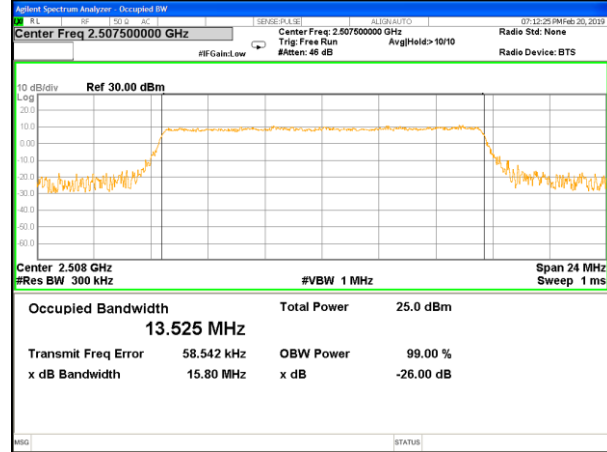

Highest Channel / 5MHz / QPSK

Highest Channel / 5MHz / 16QAM

LTE band 7

LTE band 7 (99% and -26 Bandwidth)

Lowest Channel / 10MHz / QPSK

Lowest Channel / 10MHz / 16QAM

Middle Channel / 10MHz / QPSK

Middle Channel / 10MHz / 16QAM

Highest Channel / 10MHz / QPSK

Highest Channel / 10MHz / 16QAM

LTE band 7

LTE band 7 (99% and -26 Bandwidth)

Lowest Channel / 15MHz / QPSK

Lowest Channel / 15MHz / 16QAM

Middle Channel / 15MHz / QPSK

Middle Channel / 15MHz / 16QAM

Highest Channel / 15MHz / QPSK

Highest Channel / 15MHz / 16QAM

LTE band 7

LTE band 7 (99% and -26 Bandwidth)

Lowest Channel / 20MHz / QPSK

Lowest Channel / 20MHz / 16QAM

Middle Channel / 20MHz / QPSK

Middle Channel / 20MHz / 16QAM