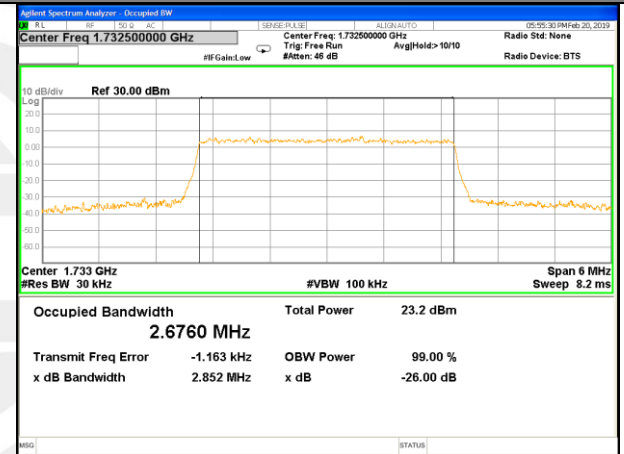

LTE band 4

LTE band 4 (99% and -26 Bandwidth)

LTE band 4

LTE band 4 (99% and -26 Bandwidth)

Lowest Channel / 3MHz / QPSK

Lowest Channel / 3MHz / 16QAM

Middle Channel / 3MHz / QPSK

Middle Channel / 3MHz / 16QAM

Highest Channel / 3MHz / QPSK

Highest Channel / 3MHz / 16QAM

LTE band 4

LTE band 4 (99% and -26 Bandwidth)

Lowest Channel / 5MHz / QPSK

Lowest Channel / 5MHz / 16QAM

Middle Channel / 5MHz / QPSK

Middle Channel / 5MHz / 16QAM