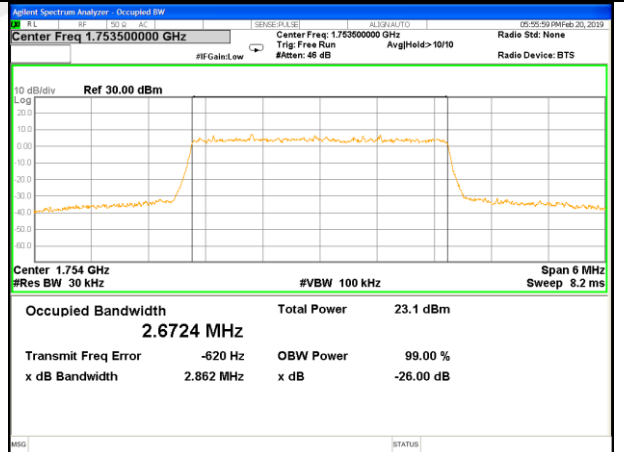

LTE band 4

LTE band 4 (99% and -26 Bandwidth)

LTE band 4

LTE band 4 (99% and -26 Bandwidth)

Lowest Channel / 3MHz / QPSK

Lowest Channel / 3MHz / 16QAM

Middle Channel / 3MHz / QPSK

Middle Channel / 3MHz / 16QAM

Highest Channel / 3MHz / QPSK

Highest Channel / 3MHz / 16QAM

LTE band 4

LTE band 4 (99% and -26 Bandwidth)

Lowest Channel / 5MHz / QPSK

Lowest Channel / 5MHz / 16QAM

Middle Channel / 5MHz / QPSK

Middle Channel / 5MHz / 16QAM