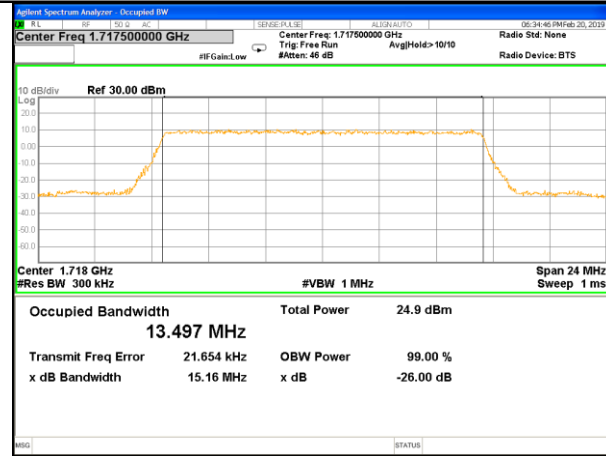

Highest Channel / 5MHz / QPSK

Highest Channel / 5MHz / 16QAM

LTE band 4

LTE band 4 (99% and -26 Bandwidth)

Lowest Channel / 10MHz / QPSK

Lowest Channel / 10MHz / 16QAM

Middle Channel / 10MHz / QPSK

Middle Channel / 10MHz / 16QAM

Highest Channel / 10MHz / QPSK

Highest Channel / 10MHz / 16QAM

LTE band 4

LTE band 4 (99% and -26 Bandwidth)

Lowest Channel / 15MHz / QPSK

Lowest Channel / 15MHz / 16QAM

Middle Channel / 15MHz / QPSK

Middle Channel / 15MHz / 16QAM

Highest Channel / 15MHz / QPSK

Highest Channel / 15MHz / 16QAM

LTE band 4

LTE band 4 (99% and -26 Bandwidth)

Lowest Channel / 20MHz / QPSK

Lowest Channel / 20MHz / 16QAM

Middle Channel / 20MHz / QPSK

Middle Channel / 20MHz / 16QAM