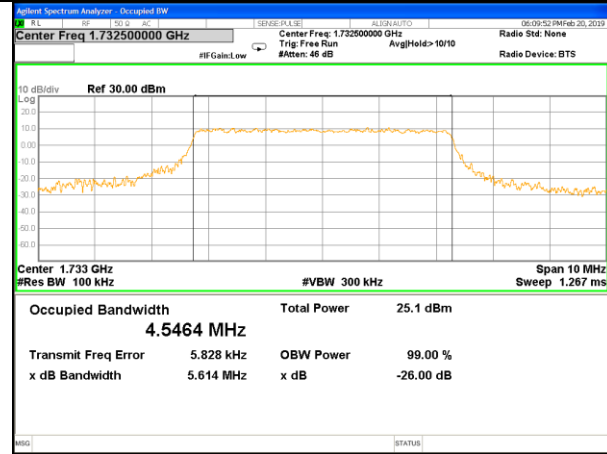

Highest Channel / 3MHz / QPSK

Highest Channel / 3MHz / 16QAM

LTE band 4

LTE band 4 (99% and -26 Bandwidth)

Lowest Channel / 5MHz / QPSK

Lowest Channel / 5MHz / 16QAM

Middle Channel / 5MHz / QPSK

Middle Channel / 5MHz / 16QAM

Highest Channel / 5MHz / QPSK

Highest Channel / 5MHz / 16QAM

LTE band 4

LTE band 4 (99% and -26 Bandwidth)

Lowest Channel / 10MHz / QPSK

Lowest Channel / 10MHz / 16QAM

Middle Channel / 10MHz / QPSK

Middle Channel / 10MHz / 16QAM