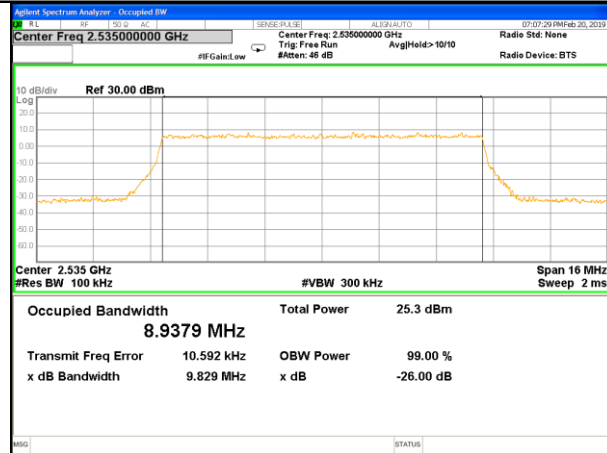

Highest Channel / 20MHz / QPSK

Highest Channel / 20MHz / 16QAM

LTE band 7

LTE band 7 (99% and -26 Bandwidth)

Lowest Channel / 5MHz / QPSK

Lowest Channel / 5MHz / 16QAM

Middle Channel / 5MHz / QPSK

Middle Channel / 5MHz / 16QAM

Highest Channel / 5MHz / QPSK

Highest Channel / 5MHz / 16QAM

LTE band 7

LTE band 7 (99% and -26 Bandwidth)

Lowest Channel / 10MHz / QPSK

Lowest Channel / 10MHz / 16QAM

Middle Channel / 10MHz / QPSK

Middle Channel / 10MHz / 16QAM

Highest Channel / 10MHz / QPSK

Highest Channel / 10MHz / 16QAM

LTE band 7

LTE band 7 (99% and -26 Bandwidth)

Lowest Channel / 15MHz / QPSK

Lowest Channel / 15MHz / 16QAM

Middle Channel / 15MHz / QPSK

Middle Channel / 15MHz / 16QAM