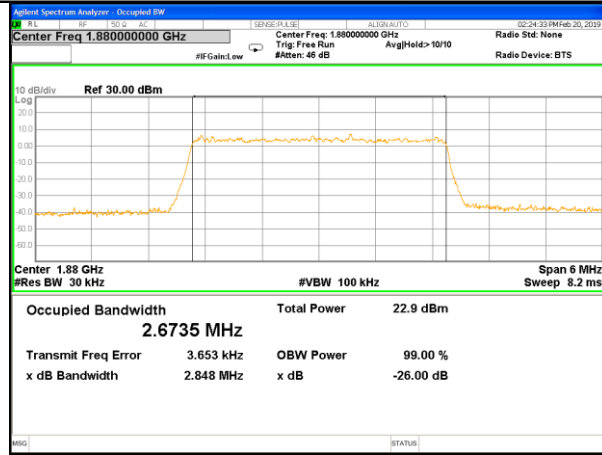

### Highest Channel / 1.4MHz / QPSK

### Highest Channel / 1.4MHz / 16QAM

LTE band 2

LTE band 2 (99% and -26 Bandwidth)

Lowest Channel / 3MHz / QPSK

Lowest Channel / 3MHz / 16QAM

Middle Channel / 3MHz / QPSK

Middle Channel / 3MHz / 16QAM

Highest Channel / 3MHz / QPSK