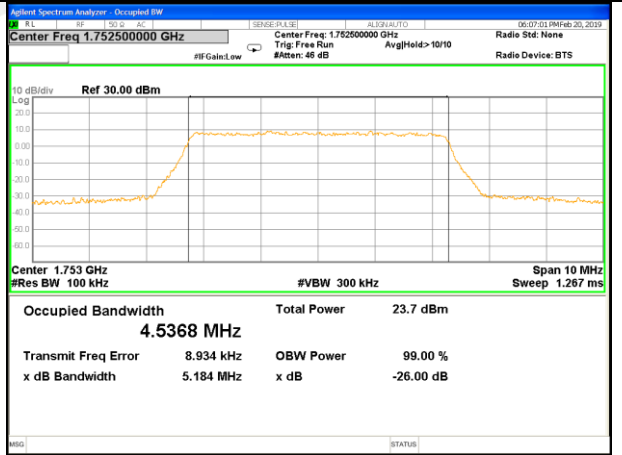

Highest Channel / 3MHz / QPSK

Highest Channel / 3MHz / 16QAM

LTE band 4

LTE band 4 (99% and -26 Bandwidth)

Lowest Channel / 5MHz / QPSK

Lowest Channel / 5MHz / 16QAM

Middle Channel / 5MHz / QPSK

Middle Channel / 5MHz / 16QAM

Highest Channel / 5MHz / QPSK

Highest Channel / 5MHz / 16QAM

LTE band 4

LTE band 4 (99% and -26 Bandwidth)

Lowest Channel / 10MHz / QPSK

Lowest Channel / 10MHz / 16QAM

Middle Channel / 10MHz / QPSK

Middle Channel / 10MHz / 16QAM