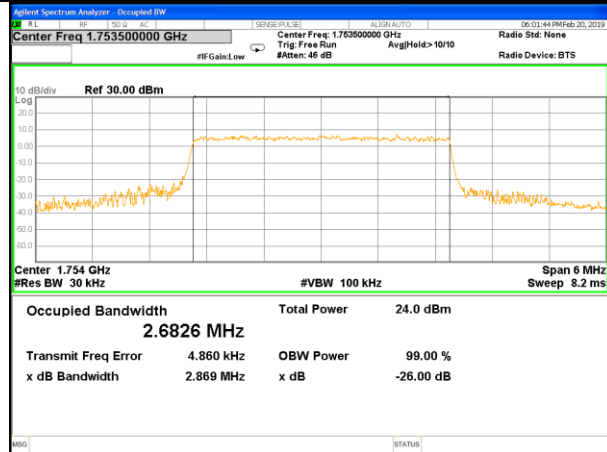

LTE band 4

LTE band 4 (99% and -26 Bandwidth)

LTE band 4

LTE band 4 (99% and -26 Bandwidth)

Lowest Channel / 3MHz / QPSK

Lowest Channel / 3MHz / 16QAM

Middle Channel / 3MHz / QPSK

Middle Channel / 3MHz / 16QAM

Highest Channel / 3MHz / QPSK

Highest Channel / 3MHz / 16QAM

LTE band 4

LTE band 4 (99% and -26 Bandwidth)

Lowest Channel / 5MHz / QPSK

Lowest Channel / 5MHz / 16QAM

Middle Channel / 5MHz / QPSK

Middle Channel / 5MHz / 16QAM