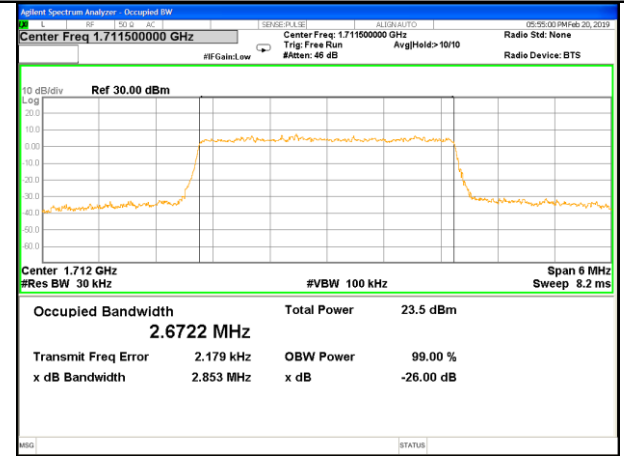

LTE band 4

LTE band 4 (99% and -26 Bandwidth)

LTE band 4

LTE band 4 (99% and -26 Bandwidth)

Lowest Channel / 3MHz / QPSK

Lowest Channel / 3MHz / 16QAM

Middle Channel / 3MHz / QPSK

Middle Channel / 3MHz / 16QAM

Highest Channel / 3MHz / QPSK

Highest Channel / 3MHz / 16QAM

LTE band 4

LTE band 4 (99% and -26 Bandwidth)

Lowest Channel / 5MHz / QPSK

Lowest Channel / 5MHz / 16QAM

Middle Channel / 5MHz / QPSK

Middle Channel / 5MHz / 16QAM