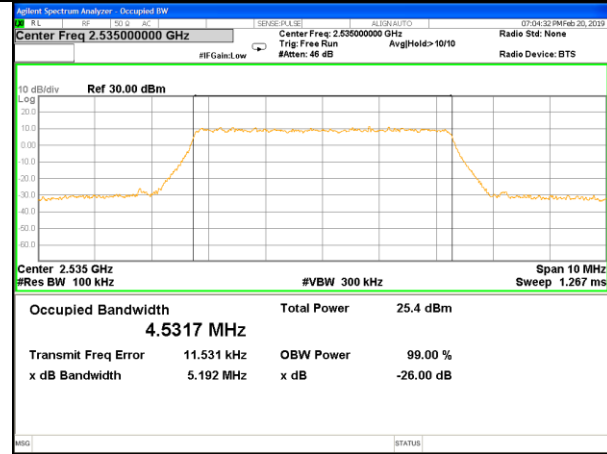

Highest Channel / 15MHz / QPSK

Highest Channel / 15MHz / 16QAM

LTE band 4

LTE band 4 (99% and -26 Bandwidth)

Lowest Channel / 20MHz / QPSK

Lowest Channel / 20MHz / 16QAM

Middle Channel / 20MHz / QPSK

Middle Channel / 20MHz / 16QAM

Highest Channel / 20MHz / QPSK

Highest Channel / 20MHz / 16QAM

LTE band 7

LTE band 7 (99% and -26 Bandwidth)

Lowest Channel / 5MHz / QPSK

Lowest Channel / 5MHz / 16QAM

Middle Channel / 5MHz / QPSK

Middle Channel / 5MHz / 16QAM

Highest Channel / 5MHz / QPSK

Highest Channel / 5MHz / 16QAM

LTE band 7

LTE band 7 (99% and -26 Bandwidth)

Lowest Channel / 10MHz / QPSK

Lowest Channel / 10MHz / 16QAM

Middle Channel / 10MHz / QPSK

Middle Channel / 10MHz / 16QAM