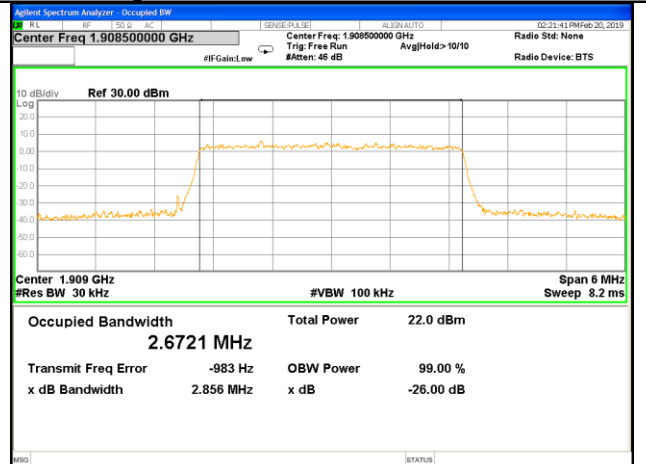

Highest Channel / 3MHz / 16QAM