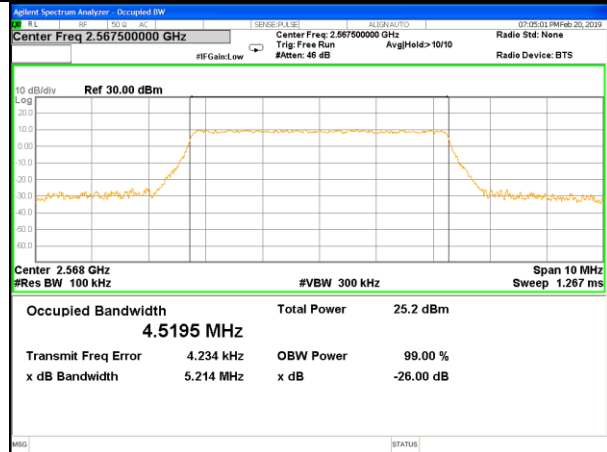

Highest Channel / 15MHz / QPSK

Highest Channel / 15MHz / 16QAM

LTE band 4

LTE band 4 (99% and -26 Bandwidth)

Lowest Channel / 20MHz / QPSK

Lowest Channel / 20MHz / 16QAM

Middle Channel / 20MHz / QPSK

Middle Channel / 20MHz / 16QAM

Highest Channel / 20MHz / QPSK

Highest Channel / 20MHz / 16QAM

LTE band 7

LTE band 7 (99% and -26 Bandwidth)

Lowest Channel / 5MHz / QPSK

Lowest Channel / 5MHz / 16QAM

Middle Channel / 5MHz / QPSK

Middle Channel / 5MHz / 16QAM

Highest Channel / 5MHz / QPSK

Highest Channel / 5MHz / 16QAM

LTE band 7

LTE band 7 (99% and -26 Bandwidth)

Lowest Channel / 10MHz / QPSK

Lowest Channel / 10MHz / 16QAM

Middle Channel / 10MHz / QPSK

Middle Channel / 10MHz / 16QAM