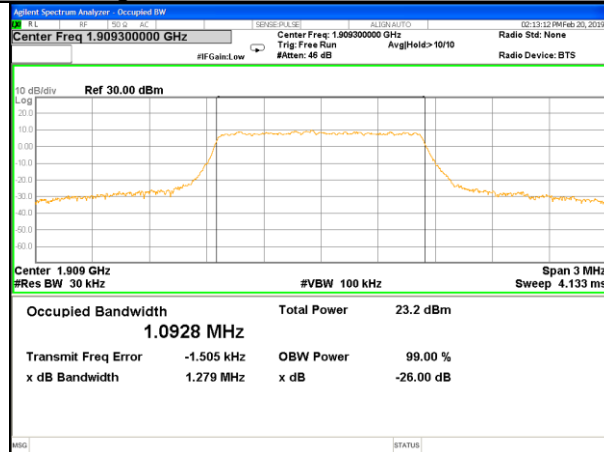

Highest Channel / 1.4MHz / QPSK