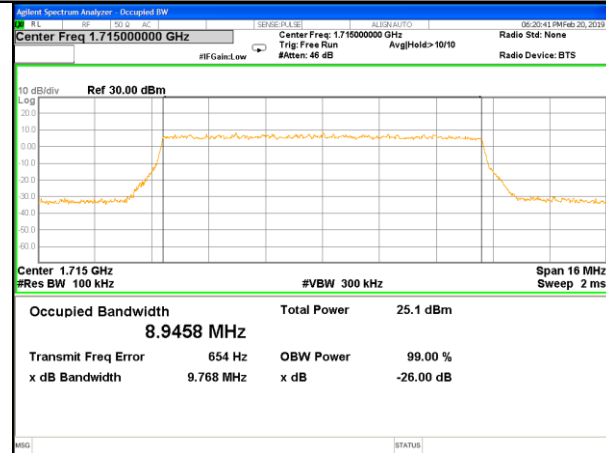

Highest Channel / 3MHz / QPSK

Highest Channel / 3MHz / 16QAM

LTE band 4

LTE band 4 (99% and -26 Bandwidth)

Lowest Channel / 5MHz / QPSK

Lowest Channel / 5MHz / 16QAM

Middle Channel / 5MHz / QPSK

Middle Channel / 5MHz / 16QAM

Highest Channel / 5MHz / QPSK

Highest Channel / 5MHz / 16QAM

LTE band 4

LTE band 4 (99% and -26 Bandwidth)

Lowest Channel / 10MHz / QPSK

Lowest Channel / 10MHz / 16QAM

Middle Channel / 10MHz / QPSK

Middle Channel / 10MHz / 16QAM

Highest Channel / 10MHz / QPSK

Highest Channel / 10MHz / 16QAM

LTE band 4

LTE band 4 (99% and -26 Bandwidth)

Lowest Channel / 15MHz / QPSK

Lowest Channel / 15MHz / 16QAM

Middle Channel / 15MHz / QPSK

Middle Channel / 15MHz / 16QAM