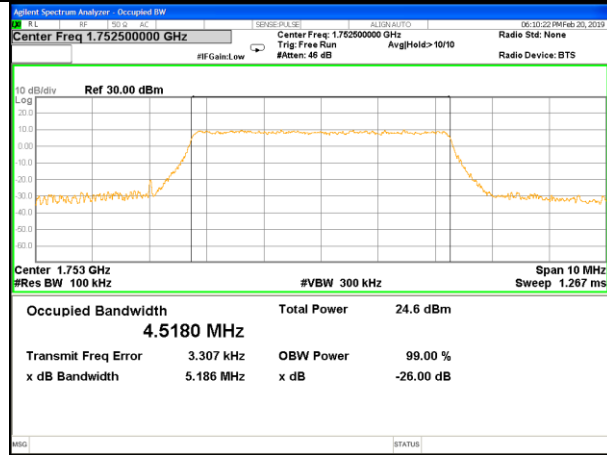

Highest Channel / 3MHz / QPSK

Highest Channel / 3MHz / 16QAM

LTE band 4

LTE band 4 (99% and -26 Bandwidth)

Lowest Channel / 5MHz / QPSK

Lowest Channel / 5MHz / 16QAM

Middle Channel / 5MHz / QPSK

Middle Channel / 5MHz / 16QAM

Highest Channel / 5MHz / QPSK

Highest Channel / 5MHz / 16QAM

LTE band 4

LTE band 4 (99% and -26 Bandwidth)

Lowest Channel / 10MHz / QPSK

Lowest Channel / 10MHz / 16QAM

Middle Channel / 10MHz / QPSK

Middle Channel / 10MHz / 16QAM