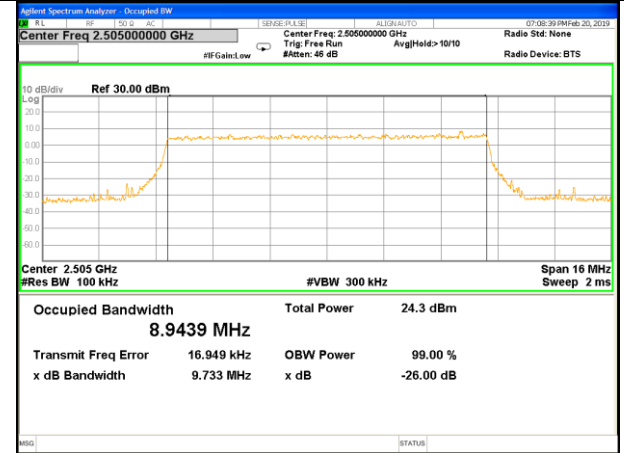

Highest Channel / 20MHz / QPSK

Highest Channel / 20MHz / 16QAM

LTE band 7

LTE band 7 (99% and -26 Bandwidth)

Lowest Channel / 5MHz / QPSK

Lowest Channel / 5MHz / 16QAM

Middle Channel / 5MHz / QPSK

Middle Channel / 5MHz / 16QAM

Highest Channel / 5MHz / QPSK

Highest Channel / 5MHz / 16QAM

LTE band 7

LTE band 7 (99% and -26 Bandwidth)

Lowest Channel / 10MHz / QPSK

Lowest Channel / 10MHz / 16QAM

Middle Channel / 10MHz / QPSK

Middle Channel / 10MHz / 16QAM

Highest Channel / 10MHz / QPSK

Highest Channel / 10MHz / 16QAM

LTE band 7

LTE band 7 (99% and -26 Bandwidth)

Lowest Channel / 15MHz / QPSK

Lowest Channel / 15MHz / 16QAM

Middle Channel / 15MHz / QPSK

Middle Channel / 15MHz / 16QAM