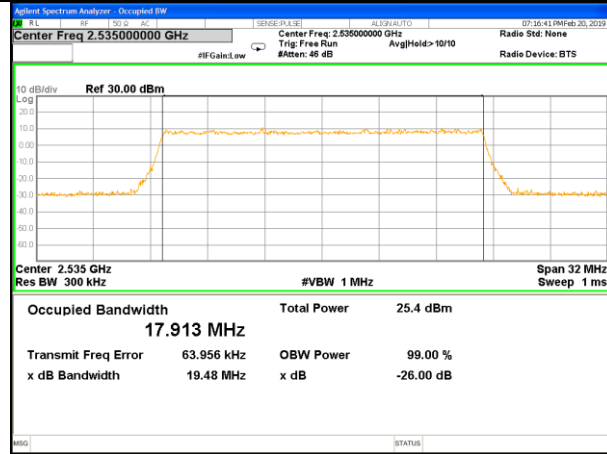

Highest Channel / 15MHz / QPSK

Highest Channel / 15MHz / 16QAM

LTE band 7

LTE band 7 (99% and -26 Bandwidth)

Lowest Channel / 20MHz / QPSK

Lowest Channel / 20MHz / 16QAM

Middle Channel / 20MHz / QPSK

Middle Channel / 20MHz / 16QAM