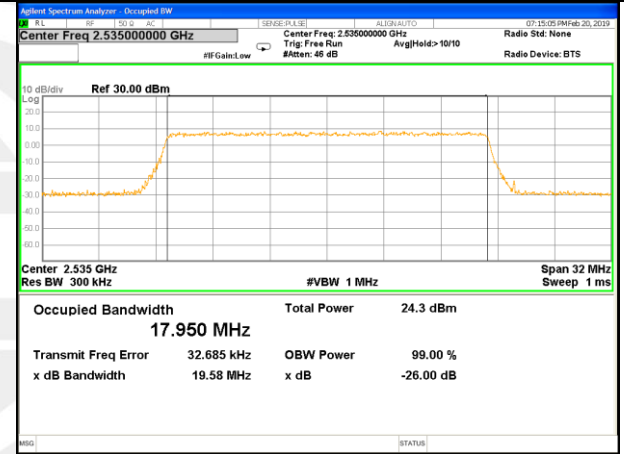

Highest Channel / 15MHz / QPSK

Highest Channel / 15MHz / 16QAM

LTE band 7

LTE band 7 (99% and -26 Bandwidth)

Lowest Channel / 20MHz / QPSK

Lowest Channel / 20MHz / 16QAM

Middle Channel / 20MHz / QPSK

Middle Channel / 20MHz / 16QAM