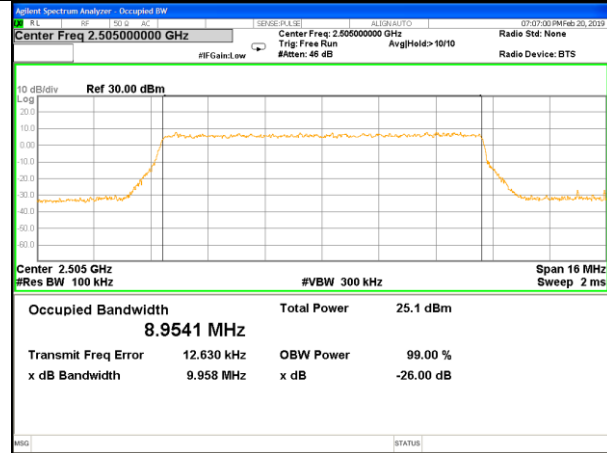

Highest Channel / 20MHz / QPSK

Highest Channel / 20MHz / 16QAM

LTE band 7

LTE band 7 (99% and -26 Bandwidth)

Lowest Channel / 5MHz / QPSK

Lowest Channel / 5MHz / 16QAM

Middle Channel / 5MHz / QPSK

Middle Channel / 5MHz / 16QAM

Highest Channel / 5MHz / QPSK

Highest Channel / 5MHz / 16QAM

LTE band 7

LTE band 7 (99% and -26 Bandwidth)

Lowest Channel / 10MHz / QPSK

Lowest Channel / 10MHz / 16QAM

Middle Channel / 10MHz / QPSK

Middle Channel / 10MHz / 16QAM

Highest Channel / 10MHz / QPSK

Highest Channel / 10MHz / 16QAM

LTE band 7

LTE band 7 (99% and -26 Bandwidth)

Lowest Channel / 15MHz / QPSK

Lowest Channel / 15MHz / 16QAM

Middle Channel / 15MHz / QPSK

Middle Channel / 15MHz / 16QAM