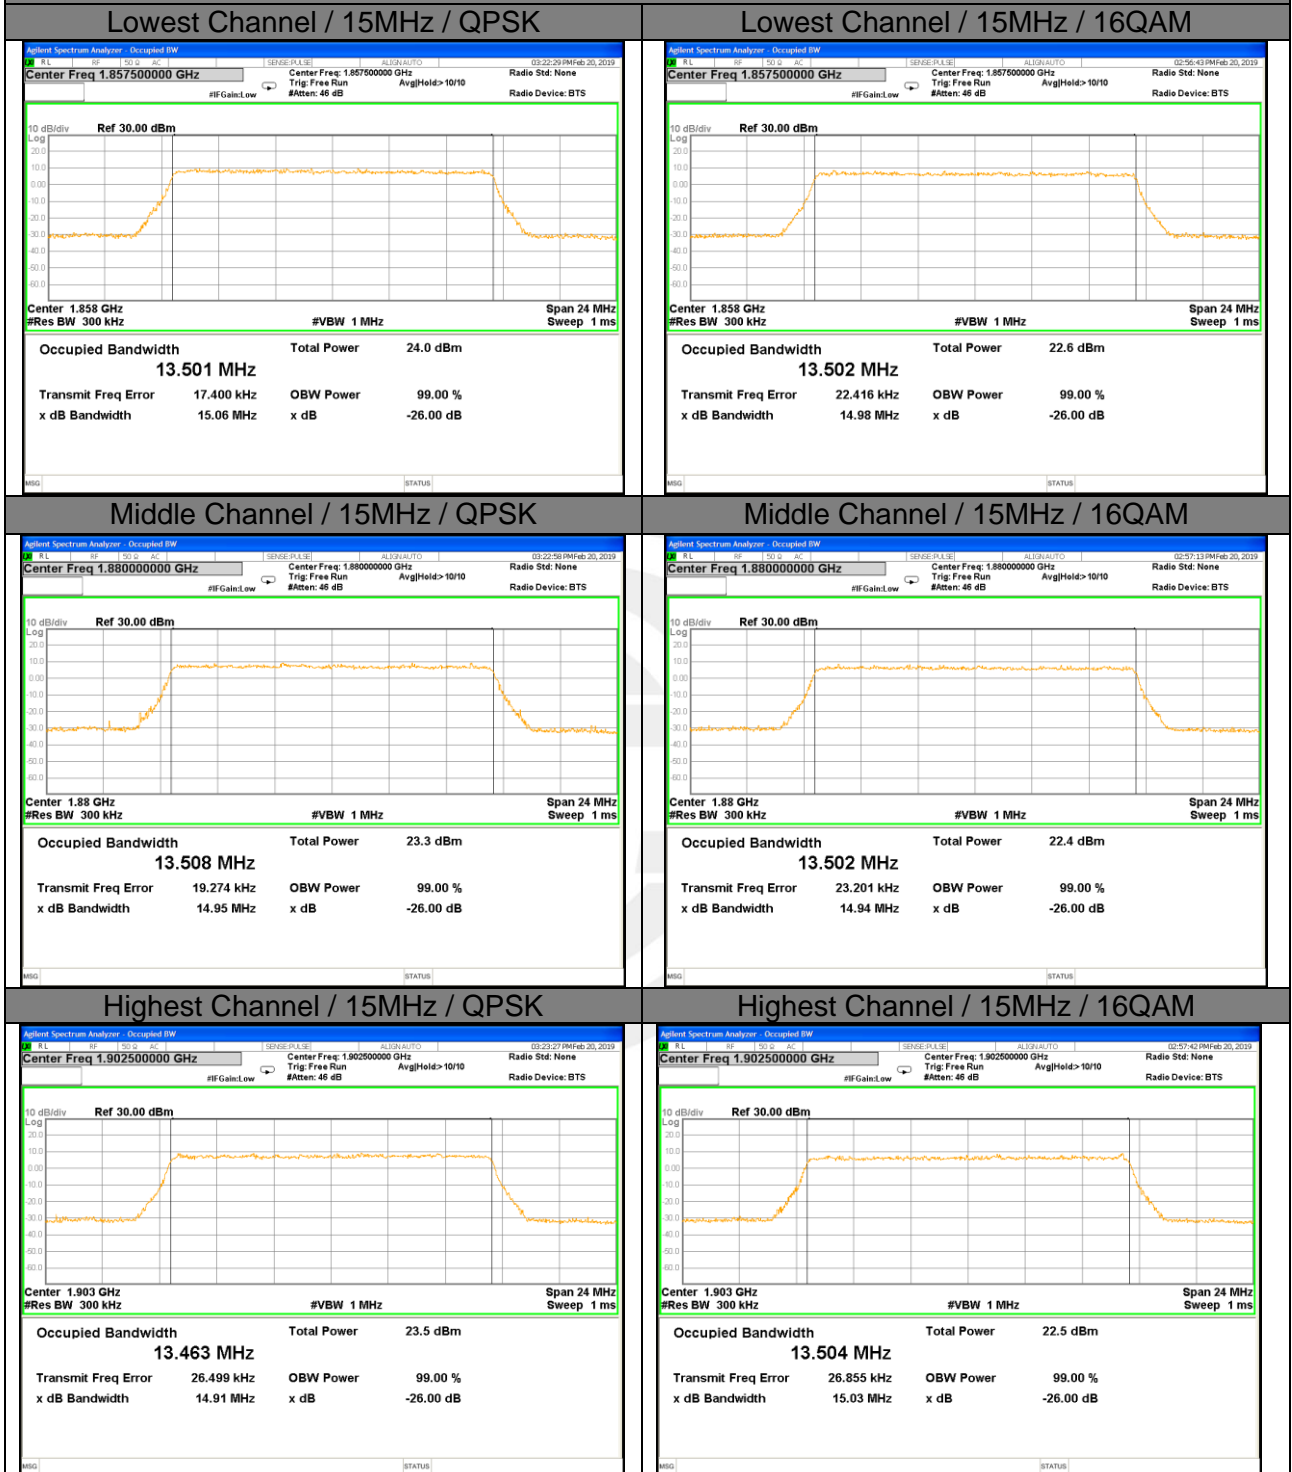

### Highest Channel / 1.4MHz / 16QAM

LTE band 2

LTE band 2 (99% and -26 Bandwidth)

Lowest Channel / 3MHz / QPSK

Lowest Channel / 3MHz / 16QAM

Middle Channel / 3MHz / QPSK

Middle Channel / 3MHz / 16QAM

Highest Channel / 3MHz / QPSK

Highest Channel / 3MHz / 16QAM

LTE band 2

LTE band 2

LTE band 2 (99% and -26 Bandwidth)

LTE band 2

LTE band 2 (99% and -26 Bandwidth)

LTE band 2

LTE band 2 (99% and -26 Bandwidth)

LTE band 4

LTE band 4 (99% and -26 Bandwidth)

LTE band 4

LTE band 4 (99% and -26 Bandwidth)

Lowest Channel / 3MHz / QPSK

Lowest Channel / 3MHz / 16QAM

Middle Channel / 3MHz / QPSK

Middle Channel / 3MHz / 16QAM

Highest Channel / 3MHz / QPSK

Highest Channel / 3MHz / 16QAM

LTE band 4

LTE band 4 (99% and -26 Bandwidth)

Lowest Channel / 5MHz / QPSK

Lowest Channel / 5MHz / 16QAM

Middle Channel / 5MHz / QPSK

Middle Channel / 5MHz / 16QAM