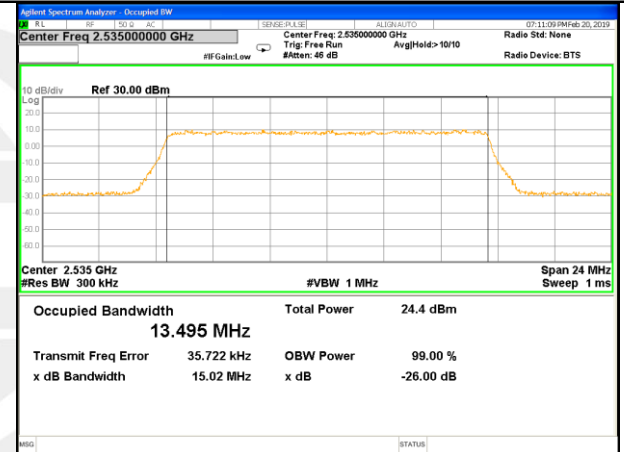

Highest Channel / 5MHz / QPSK

Highest Channel / 5MHz / 16QAM

LTE band 7

LTE band 7 (99% and -26 Bandwidth)

Lowest Channel / 10MHz / QPSK

Lowest Channel / 10MHz / 16QAM

Middle Channel / 10MHz / QPSK

Middle Channel / 10MHz / 16QAM

Highest Channel / 10MHz / QPSK

Highest Channel / 10MHz / 16QAM

LTE band 7

LTE band 7 (99% and -26 Bandwidth)

Lowest Channel / 15MHz / QPSK

Lowest Channel / 15MHz / 16QAM

Middle Channel / 15MHz / QPSK

Middle Channel / 15MHz / 16QAM

Highest Channel / 15MHz / QPSK

Highest Channel / 15MHz / 16QAM

LTE band 7

LTE band 7 (99% and -26 Bandwidth)

Lowest Channel / 20MHz / QPSK

Lowest Channel / 20MHz / 16QAM

Middle Channel / 20MHz / QPSK

Middle Channel / 20MHz / 16QAM