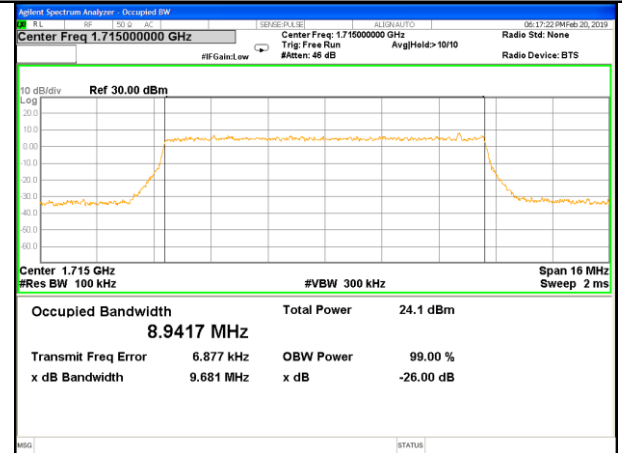

Highest Channel / 3MHz / QPSK

Highest Channel / 3MHz / 16QAM

LTE band 4

LTE band 4 (99% and -26 Bandwidth)

Lowest Channel / 5MHz / QPSK

Lowest Channel / 5MHz / 16QAM

Middle Channel / 5MHz / QPSK

Middle Channel / 5MHz / 16QAM

Highest Channel / 5MHz / QPSK

Highest Channel / 5MHz / 16QAM

LTE band 4

LTE band 4 (99% and -26 Bandwidth)

Lowest Channel / 10MHz / QPSK

Lowest Channel / 10MHz / 16QAM

Middle Channel / 10MHz / QPSK

Middle Channel / 10MHz / 16QAM

Highest Channel / 10MHz / QPSK

Highest Channel / 10MHz / 16QAM

LTE band 4

LTE band 4 (99% and -26 Bandwidth)

Lowest Channel / 15MHz / QPSK

Lowest Channel / 15MHz / 16QAM

Middle Channel / 15MHz / QPSK

Middle Channel / 15MHz / 16QAM