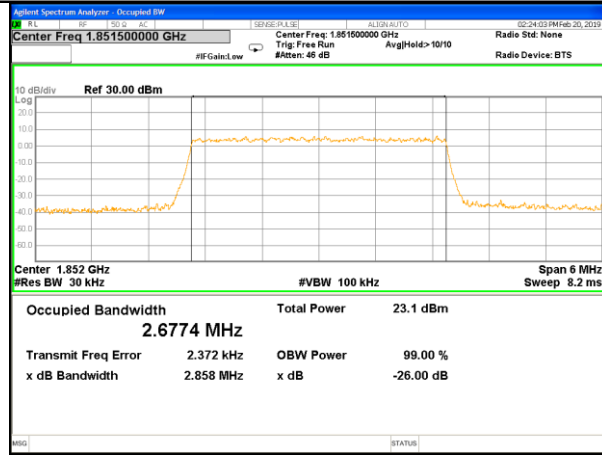

### Highest Channel / 1.4MHz / 16QAM

LTE band 2

LTE band 2 (99% and -26 Bandwidth)

Lowest Channel / 3MHz / QPSK

Lowest Channel / 3MHz / 16QAM

Middle Channel / 3MHz / QPSK

Middle Channel / 3MHz / 16QAM

Highest Channel / 3MHz / QPSK