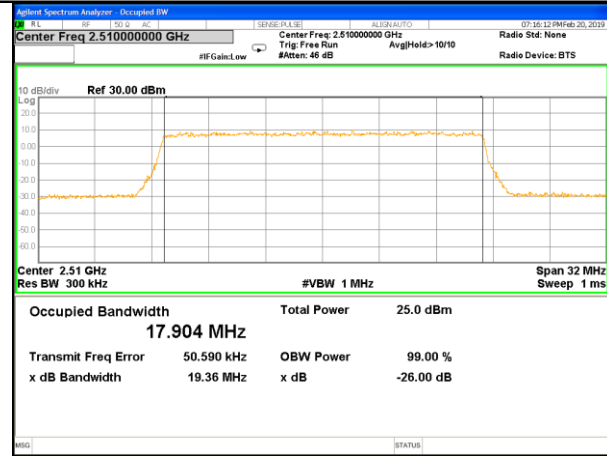

Highest Channel / 10MHz / QPSK

Highest Channel / 10MHz / 16QAM

LTE band 7

LTE band 7 (99% and -26 Bandwidth)

Lowest Channel / 15MHz / QPSK

Lowest Channel / 15MHz / 16QAM

Middle Channel / 15MHz / QPSK

Middle Channel / 15MHz / 16QAM

Highest Channel / 15MHz / QPSK

Highest Channel / 15MHz / 16QAM

LTE band 7

LTE band 7 (99% and -26 Bandwidth)

Lowest Channel / 20MHz / QPSK

Lowest Channel / 20MHz / 16QAM

Middle Channel / 20MHz / QPSK

Middle Channel / 20MHz / 16QAM

Highest Channel / 20MHz / QPSK

Highest Channel / 20MHz / 16QAM