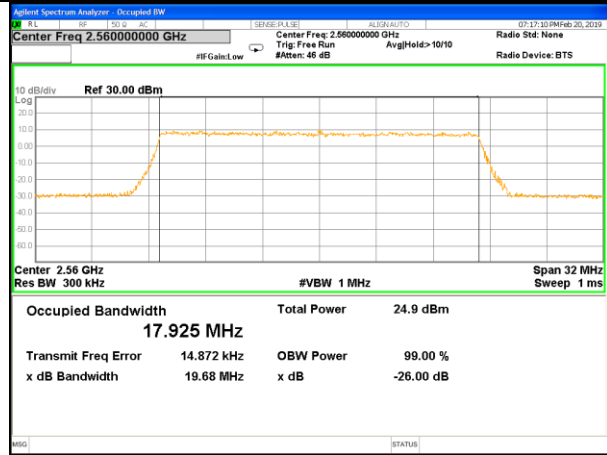

Highest Channel / 20MHz / QPSK