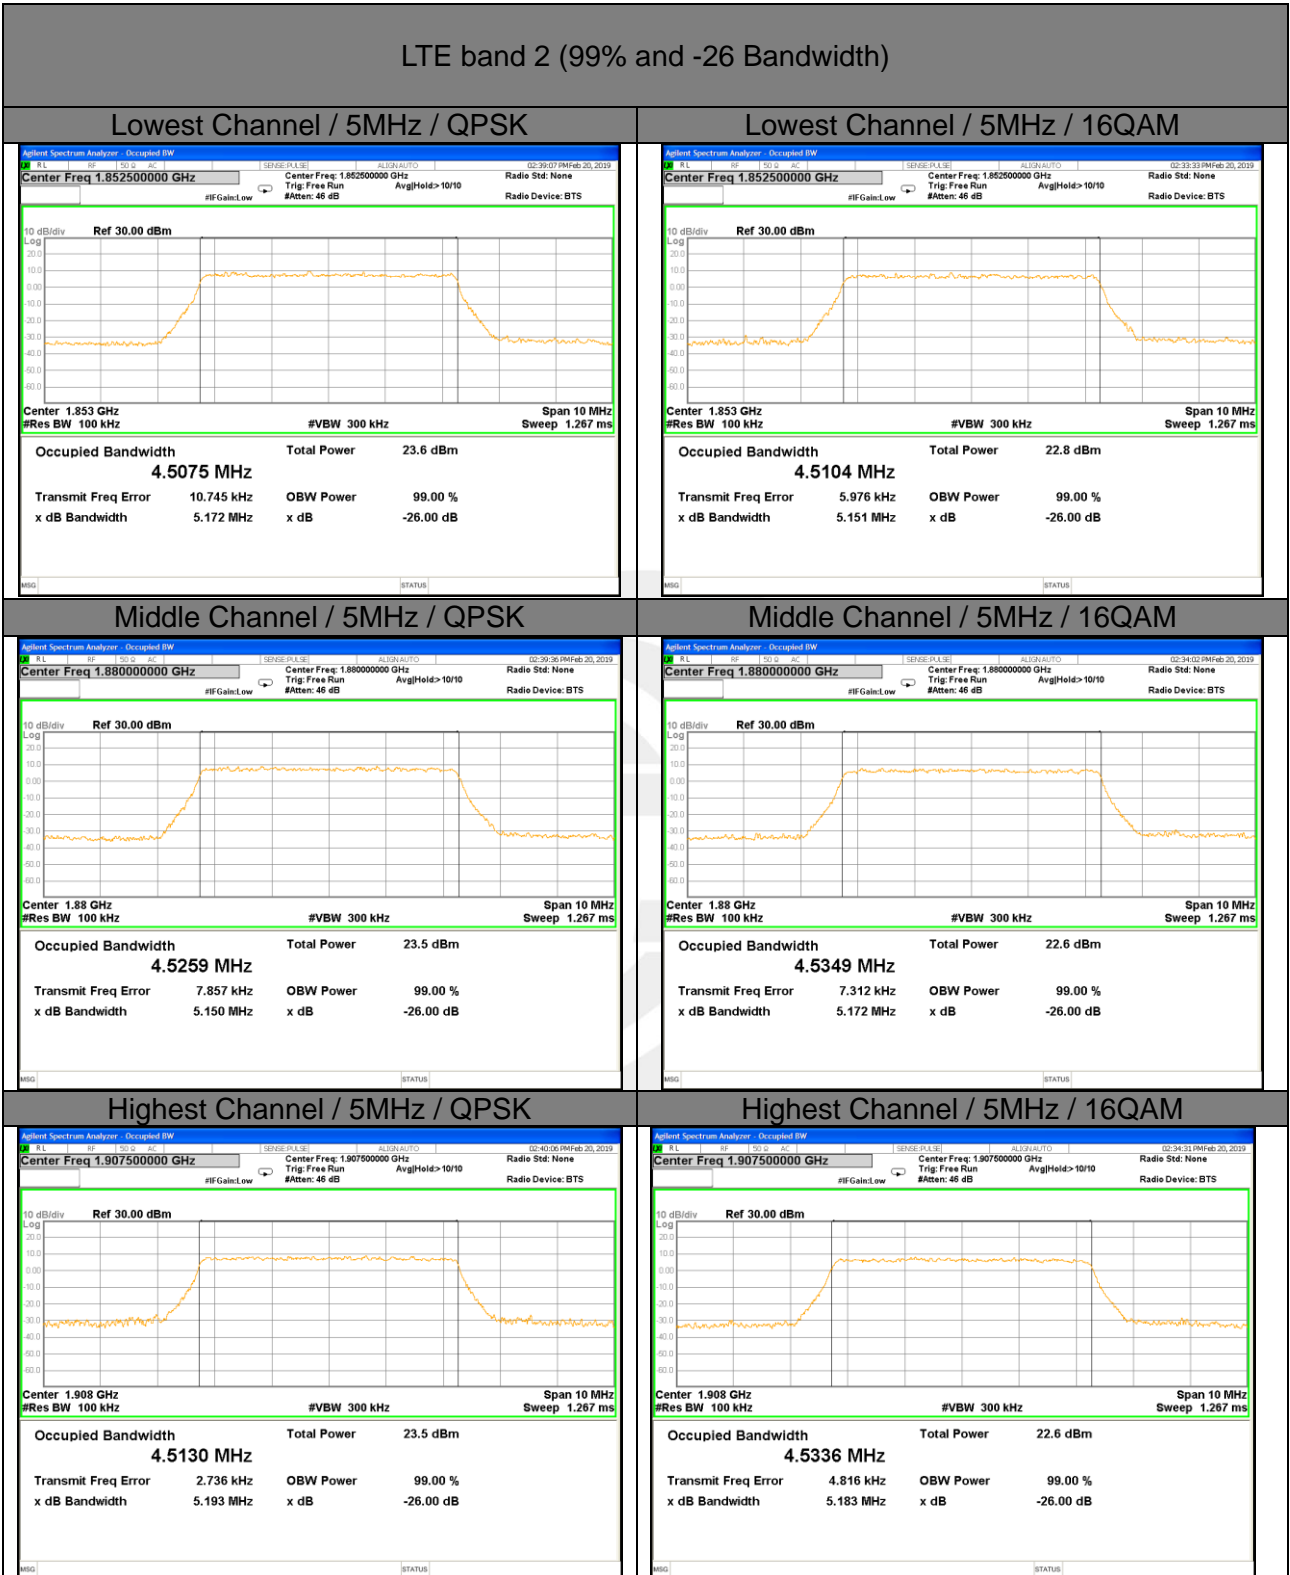

### Highest Channel / 1.4MHz / 16QAM

LTE band 2

LTE band 2 (99% and -26 Bandwidth)

Lowest Channel / 3MHz / QPSK

Lowest Channel / 3MHz / 16QAM

Middle Channel / 3MHz / QPSK

Middle Channel / 3MHz / 16QAM

Highest Channel / 3MHz / QPSK

Highest Channel / 3MHz / 16QAM

LTE band 2

LTE band 2

LTE band 2 (99% and -26 Bandwidth)

LTE band 2

LTE band 2 (99% and -26 Bandwidth)

LTE band 2

LTE band 2 (99% and -26 Bandwidth)