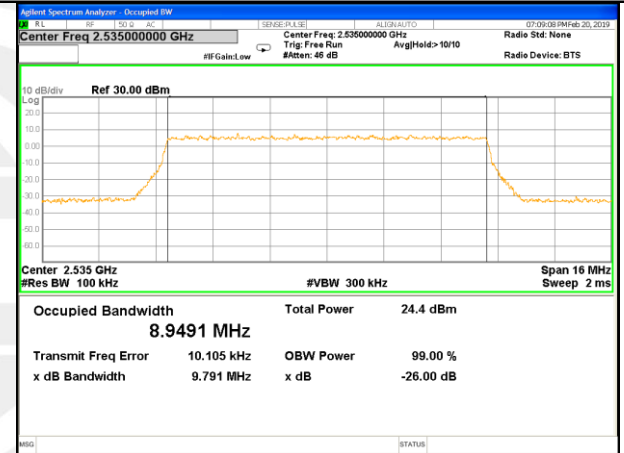

Highest Channel / 20MHz / QPSK

Highest Channel / 20MHz / 16QAM

LTE band 7

LTE band 7 (99% and -26 Bandwidth)

Lowest Channel / 5MHz / QPSK

Lowest Channel / 5MHz / 16QAM

Middle Channel / 5MHz / QPSK

Middle Channel / 5MHz / 16QAM

Highest Channel / 5MHz / QPSK

Highest Channel / 5MHz / 16QAM

LTE band 7

LTE band 7 (99% and -26 Bandwidth)

Lowest Channel / 10MHz / QPSK

Lowest Channel / 10MHz / 16QAM

Middle Channel / 10MHz / QPSK

Middle Channel / 10MHz / 16QAM

Highest Channel / 10MHz / QPSK

Highest Channel / 10MHz / 16QAM

LTE band 7

LTE band 7 (99% and -26 Bandwidth)

Lowest Channel / 15MHz / QPSK

Lowest Channel / 15MHz / 16QAM

Middle Channel / 15MHz / QPSK

Middle Channel / 15MHz / 16QAM