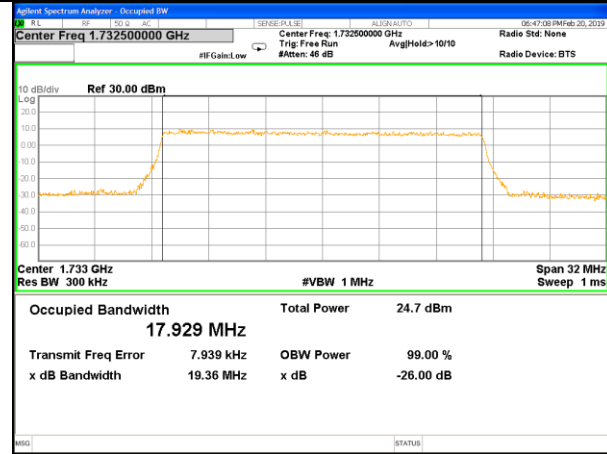

Highest Channel / 10MHz / QPSK

Highest Channel / 10MHz / 16QAM

LTE band 4

LTE band 4 (99% and -26 Bandwidth)

Lowest Channel / 15MHz / QPSK

Lowest Channel / 15MHz / 16QAM

Middle Channel / 15MHz / QPSK

Middle Channel / 15MHz / 16QAM

Highest Channel / 15MHz / QPSK

Highest Channel / 15MHz / 16QAM

LTE band 4

LTE band 4 (99% and -26 Bandwidth)

Lowest Channel / 20MHz / QPSK

Lowest Channel / 20MHz / 16QAM

Middle Channel / 20MHz / QPSK

Middle Channel / 20MHz / 16QAM

Highest Channel / 20MHz / QPSK

Highest Channel / 20MHz / 16QAM

LTE band 7

LTE band 7 (99% and -26 Bandwidth)

Lowest Channel / 5MHz / QPSK

Lowest Channel / 5MHz / 16QAM

Middle Channel / 5MHz / QPSK

Middle Channel / 5MHz / 16QAM