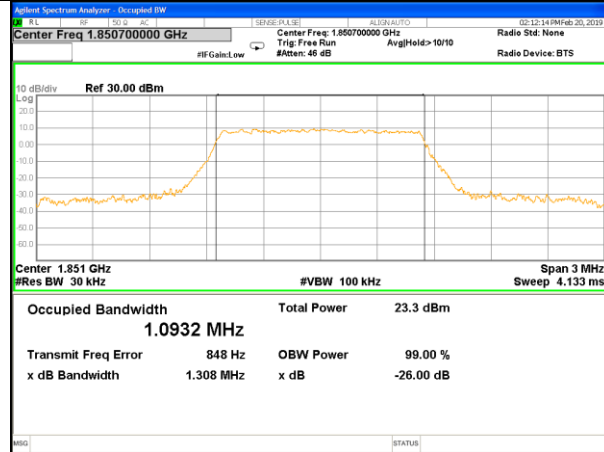

OCCUPIED BANDWIDTH LTE band 2

LTE band 2 (99% and -26 Bandwidth)

Lowest Channel / 1.4MHz / QPSK