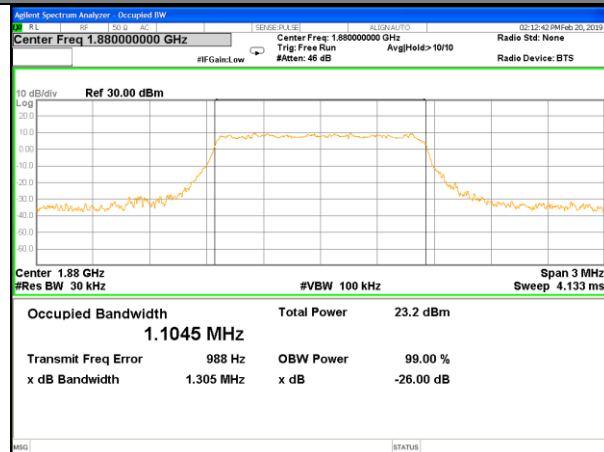

Middle Channel / 1.4MHz / QPSK