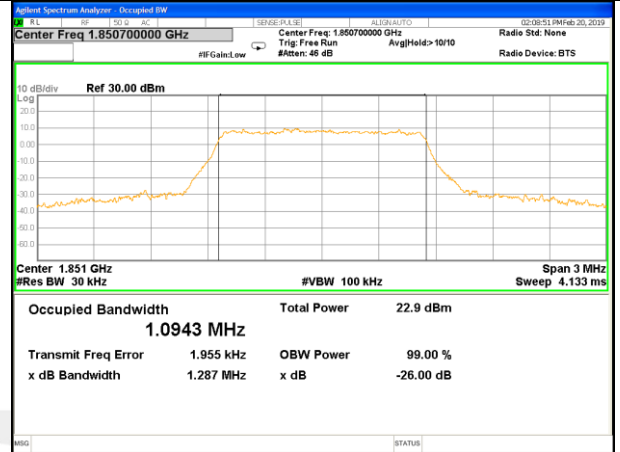

Lowest Channel / 1.4MHz / 16QAM