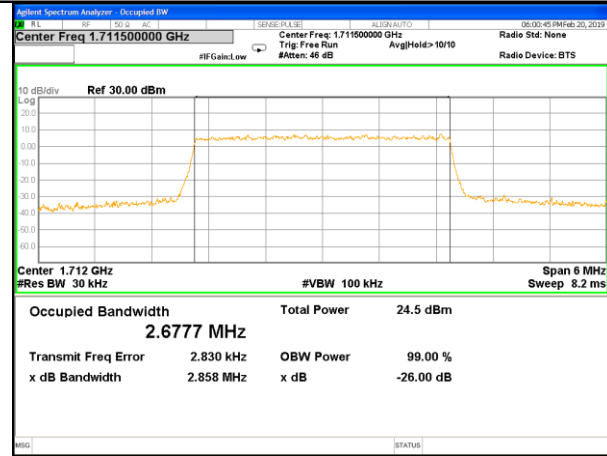

LTE band 4

LTE band 4 (99% and -26 Bandwidth)

LTE band 4

LTE band 4 (99% and -26 Bandwidth)

Lowest Channel / 3MHz / QPSK

Lowest Channel / 3MHz / 16QAM

Middle Channel / 3MHz / QPSK

Middle Channel / 3MHz / 16QAM

Highest Channel / 3MHz / QPSK

Highest Channel / 3MHz / 16QAM

LTE band 4

LTE band 4 (99% and -26 Bandwidth)

Lowest Channel / 5MHz / QPSK

Lowest Channel / 5MHz / 16QAM

Middle Channel / 5MHz / QPSK

Middle Channel / 5MHz / 16QAM