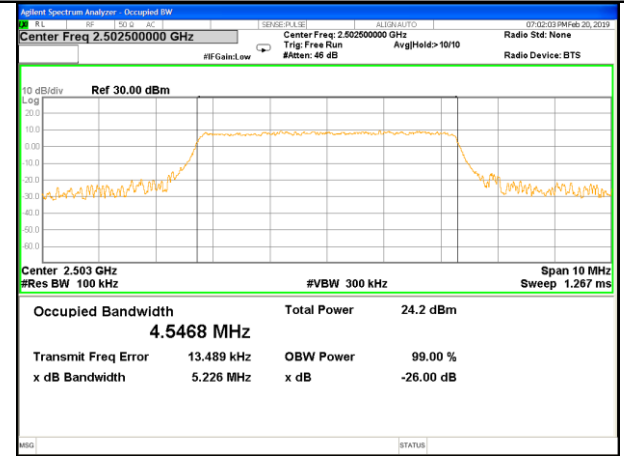

Highest Channel / 15MHz / QPSK

Highest Channel / 15MHz / 16QAM

LTE band 4

LTE band 4 (99% and -26 Bandwidth)

Lowest Channel / 20MHz / QPSK

Lowest Channel / 20MHz / 16QAM

Middle Channel / 20MHz / QPSK

Middle Channel / 20MHz / 16QAM

Highest Channel / 20MHz / QPSK

Highest Channel / 20MHz / 16QAM

LTE band 7

LTE band 7 (99% and -26 Bandwidth)

Lowest Channel / 5MHz / QPSK

Lowest Channel / 5MHz / 16QAM

Middle Channel / 5MHz / QPSK

Middle Channel / 5MHz / 16QAM

Highest Channel / 5MHz / QPSK

Highest Channel / 5MHz / 16QAM

LTE band 7

LTE band 7 (99% and -26 Bandwidth)

Lowest Channel / 10MHz / QPSK

Lowest Channel / 10MHz / 16QAM

Middle Channel / 10MHz / QPSK

Middle Channel / 10MHz / 16QAM