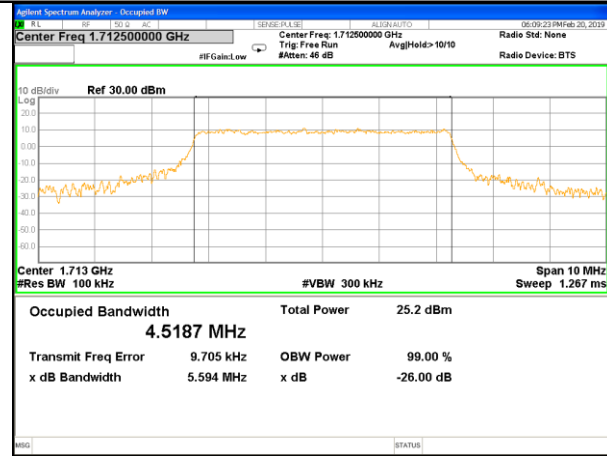

Highest Channel / 3MHz / QPSK

Highest Channel / 3MHz / 16QAM

LTE band 4

LTE band 4 (99% and -26 Bandwidth)

Lowest Channel / 5MHz / QPSK

Lowest Channel / 5MHz / 16QAM

Middle Channel / 5MHz / QPSK

Middle Channel / 5MHz / 16QAM

Highest Channel / 5MHz / QPSK

Highest Channel / 5MHz / 16QAM

LTE band 4

LTE band 4 (99% and -26 Bandwidth)

Lowest Channel / 10MHz / QPSK

Lowest Channel / 10MHz / 16QAM

Middle Channel / 10MHz / QPSK

Middle Channel / 10MHz / 16QAM