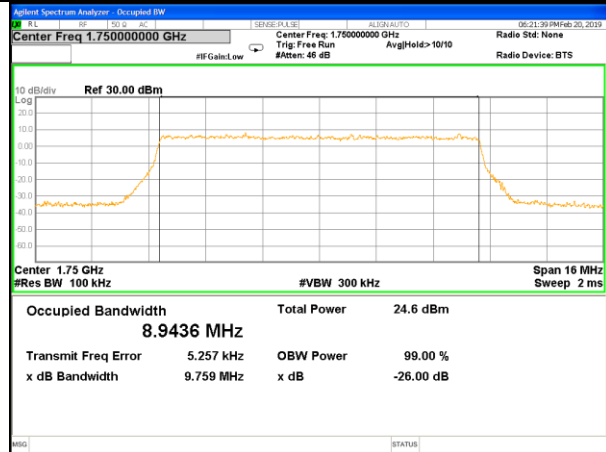

Highest Channel / 3MHz / QPSK

Highest Channel / 3MHz / 16QAM

LTE band 4

LTE band 4 (99% and -26 Bandwidth)

Lowest Channel / 5MHz / QPSK

Lowest Channel / 5MHz / 16QAM

Middle Channel / 5MHz / QPSK

Middle Channel / 5MHz / 16QAM

Highest Channel / 5MHz / QPSK

Highest Channel / 5MHz / 16QAM

LTE band 4

LTE band 4 (99% and -26 Bandwidth)

Lowest Channel / 10MHz / QPSK

Lowest Channel / 10MHz / 16QAM

Middle Channel / 10MHz / QPSK

Middle Channel / 10MHz / 16QAM

Highest Channel / 10MHz / QPSK

Highest Channel / 10MHz / 16QAM

LTE band 4

LTE band 4 (99% and -26 Bandwidth)

Lowest Channel / 15MHz / QPSK

Lowest Channel / 15MHz / 16QAM

Middle Channel / 15MHz / QPSK

Middle Channel / 15MHz / 16QAM