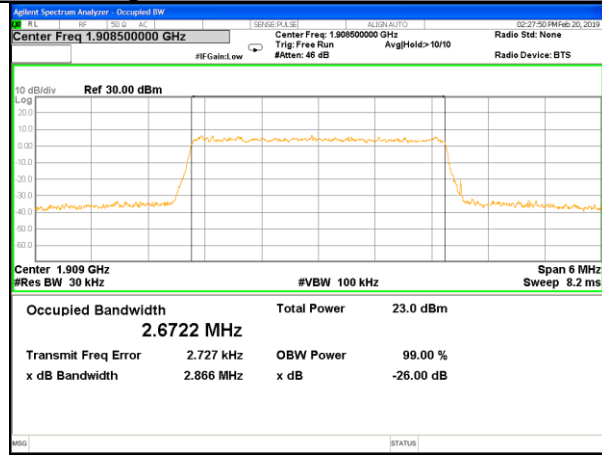

### Highest Channel / 1.4MHz / QPSK

### Highest Channel / 1.4MHz / 16QAM

LTE band 2

LTE band 2 (99% and -26 Bandwidth)

Lowest Channel / 3MHz / QPSK

Lowest Channel / 3MHz / 16QAM

Middle Channel / 3MHz / QPSK

Middle Channel / 3MHz / 16QAM

Highest Channel / 3MHz / QPSK