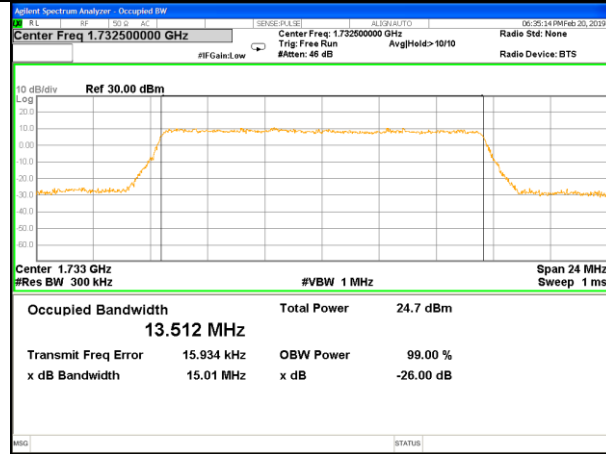

Highest Channel / 5MHz / QPSK

Highest Channel / 5MHz / 16QAM

LTE band 4

LTE band 4 (99% and -26 Bandwidth)

Lowest Channel / 10MHz / QPSK

Lowest Channel / 10MHz / 16QAM

Middle Channel / 10MHz / QPSK

Middle Channel / 10MHz / 16QAM

Highest Channel / 10MHz / QPSK

Highest Channel / 10MHz / 16QAM

LTE band 4

LTE band 4 (99% and -26 Bandwidth)

Lowest Channel / 15MHz / QPSK

Lowest Channel / 15MHz / 16QAM

Middle Channel / 15MHz / QPSK

Middle Channel / 15MHz / 16QAM

Highest Channel / 15MHz / QPSK

Highest Channel / 15MHz / 16QAM

LTE band 4

LTE band 4 (99% and -26 Bandwidth)

Lowest Channel / 20MHz / QPSK

Lowest Channel / 20MHz / 16QAM

Middle Channel / 20MHz / QPSK

Middle Channel / 20MHz / 16QAM