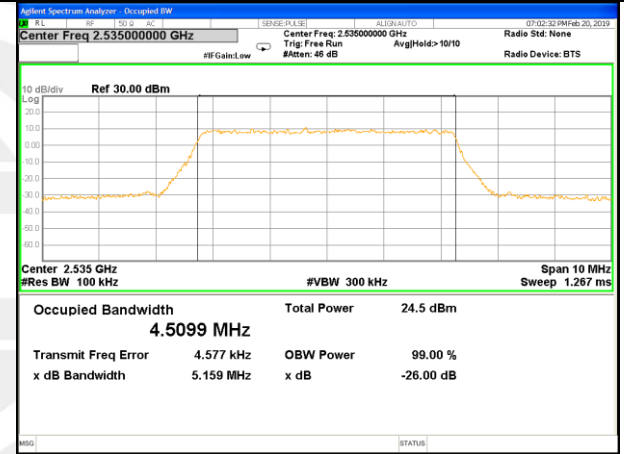

Highest Channel / 15MHz / QPSK

Highest Channel / 15MHz / 16QAM

LTE band 4

LTE band 4 (99% and -26 Bandwidth)

Lowest Channel / 20MHz / QPSK

Lowest Channel / 20MHz / 16QAM

Middle Channel / 20MHz / QPSK

Middle Channel / 20MHz / 16QAM

Highest Channel / 20MHz / QPSK

Highest Channel / 20MHz / 16QAM

LTE band 7

LTE band 7 (99% and -26 Bandwidth)

Lowest Channel / 5MHz / QPSK

Lowest Channel / 5MHz / 16QAM

Middle Channel / 5MHz / QPSK

Middle Channel / 5MHz / 16QAM

Highest Channel / 5MHz / QPSK

Highest Channel / 5MHz / 16QAM

LTE band 7

LTE band 7 (99% and -26 Bandwidth)

Lowest Channel / 10MHz / QPSK

Lowest Channel / 10MHz / 16QAM

Middle Channel / 10MHz / QPSK

Middle Channel / 10MHz / 16QAM