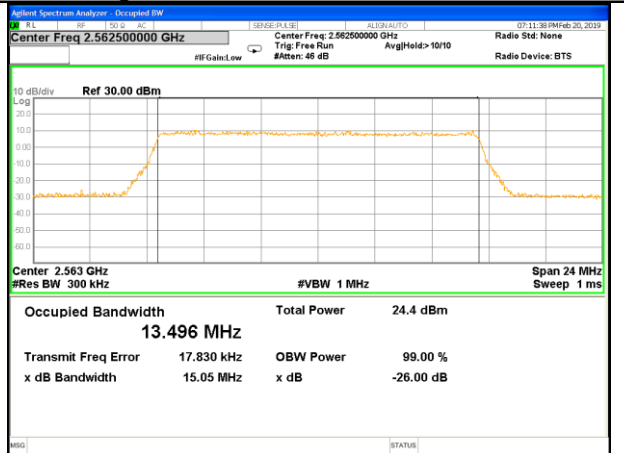

Highest Channel / 5MHz / QPSK

Highest Channel / 5MHz / 16QAM

LTE band 7

LTE band 7 (99% and -26 Bandwidth)

Lowest Channel / 10MHz / QPSK

Lowest Channel / 10MHz / 16QAM

Middle Channel / 10MHz / QPSK

Middle Channel / 10MHz / 16QAM

Highest Channel / 10MHz / QPSK

Highest Channel / 10MHz / 16QAM

LTE band 7

LTE band 7 (99% and -26 Bandwidth)

Lowest Channel / 15MHz / QPSK

Lowest Channel / 15MHz / 16QAM

Middle Channel / 15MHz / QPSK

Middle Channel / 15MHz / 16QAM

Highest Channel / 15MHz / QPSK

Highest Channel / 15MHz / 16QAM

LTE band 7

LTE band 7 (99% and -26 Bandwidth)

Lowest Channel / 20MHz / QPSK

Lowest Channel / 20MHz / 16QAM

Middle Channel / 20MHz / QPSK

Middle Channel / 20MHz / 16QAM