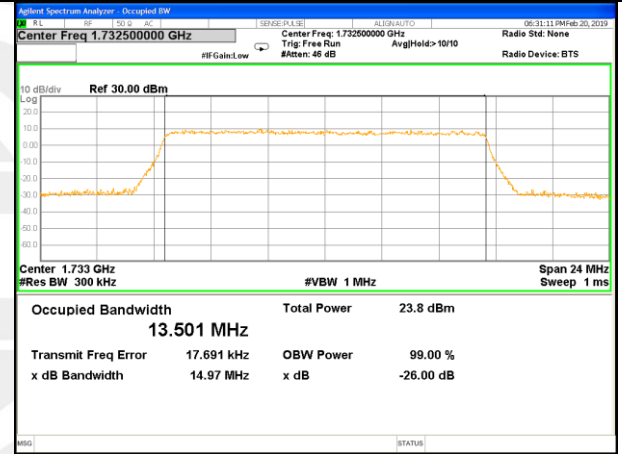

Highest Channel / 10MHz / QPSK

Highest Channel / 10MHz / 16QAM

LTE band 4

LTE band 4 (99% and -26 Bandwidth)

Lowest Channel / 15MHz / QPSK

Lowest Channel / 15MHz / 16QAM

Middle Channel / 15MHz / QPSK

Middle Channel / 15MHz / 16QAM

Highest Channel / 15MHz / QPSK

Highest Channel / 15MHz / 16QAM

LTE band 4

LTE band 4 (99% and -26 Bandwidth)

Lowest Channel / 20MHz / QPSK

Lowest Channel / 20MHz / 16QAM

Middle Channel / 20MHz / QPSK

Middle Channel / 20MHz / 16QAM