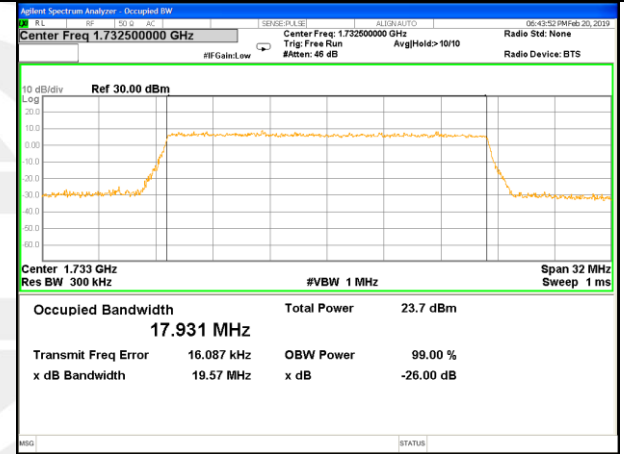

Highest Channel / 15MHz / QPSK

Highest Channel / 15MHz / 16QAM

LTE band 4

LTE band 4 (99% and -26 Bandwidth)

Lowest Channel / 20MHz / QPSK

Lowest Channel / 20MHz / 16QAM

Middle Channel / 20MHz / QPSK

Middle Channel / 20MHz / 16QAM

Highest Channel / 20MHz / QPSK

Highest Channel / 20MHz / 16QAM

LTE band 7

LTE band 7 (99% and -26 Bandwidth)

Lowest Channel / 5MHz / QPSK

Lowest Channel / 5MHz / 16QAM

Middle Channel / 5MHz / QPSK

Middle Channel / 5MHz / 16QAM