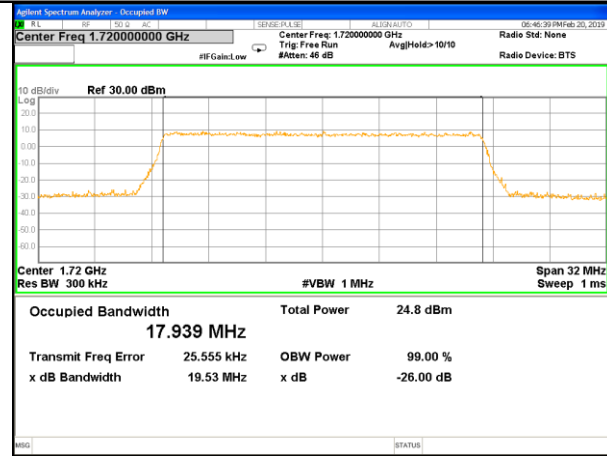

Highest Channel / 10MHz / QPSK

Highest Channel / 10MHz / 16QAM

LTE band 4

LTE band 4 (99% and -26 Bandwidth)

Lowest Channel / 15MHz / QPSK

Lowest Channel / 15MHz / 16QAM

Middle Channel / 15MHz / QPSK

Middle Channel / 15MHz / 16QAM

Highest Channel / 15MHz / QPSK

Highest Channel / 15MHz / 16QAM

LTE band 4

LTE band 4 (99% and -26 Bandwidth)

Lowest Channel / 20MHz / QPSK

Lowest Channel / 20MHz / 16QAM

Middle Channel / 20MHz / QPSK

Middle Channel / 20MHz / 16QAM

Highest Channel / 20MHz / QPSK

Highest Channel / 20MHz / 16QAM

LTE band 7

LTE band 7 (99% and -26 Bandwidth)

Lowest Channel / 5MHz / QPSK

Lowest Channel / 5MHz / 16QAM

Middle Channel / 5MHz / QPSK

Middle Channel / 5MHz / 16QAM