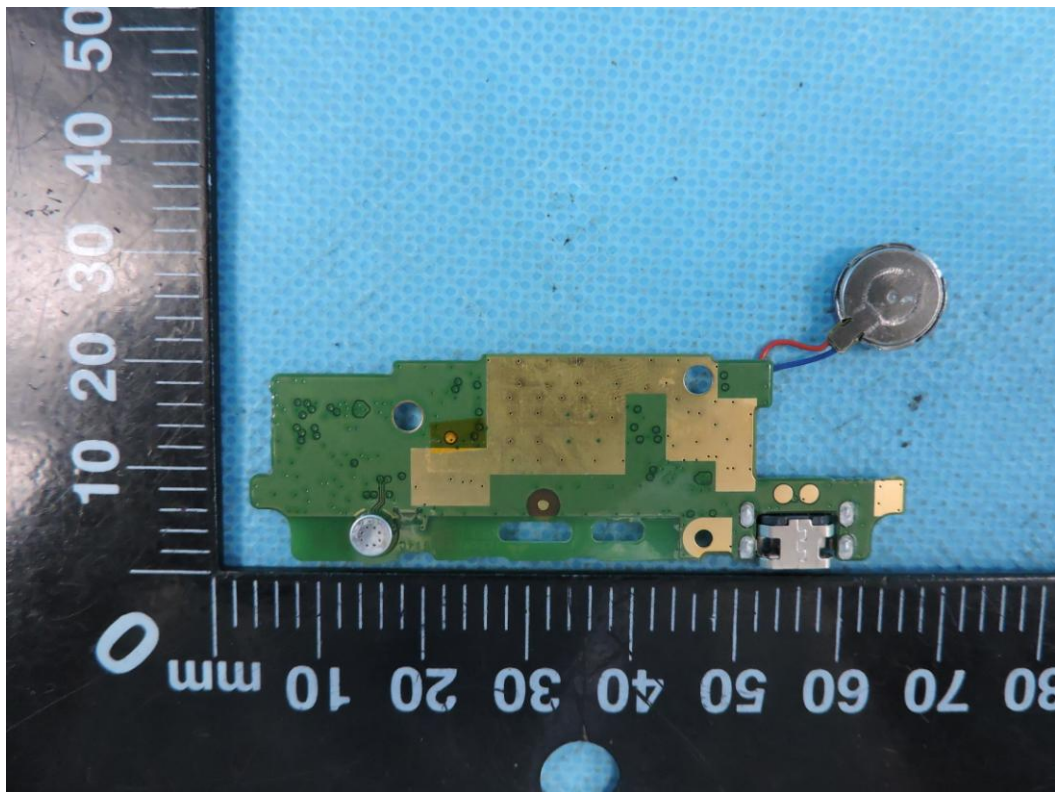

APPENDIX B-PHOTOGRAPHS OF EUT CONSTRUCTIONAL DETAILS

Model:TP7041C
FCC ID: TE7C7LITEV1

Photo 1

Photo 2

Photo 3

Photo 4

Photo 5

Photo 6

Photo 7

9

Photo 8

Photo 9

Photo 10

Photo 11

Photo 12

Photo 13