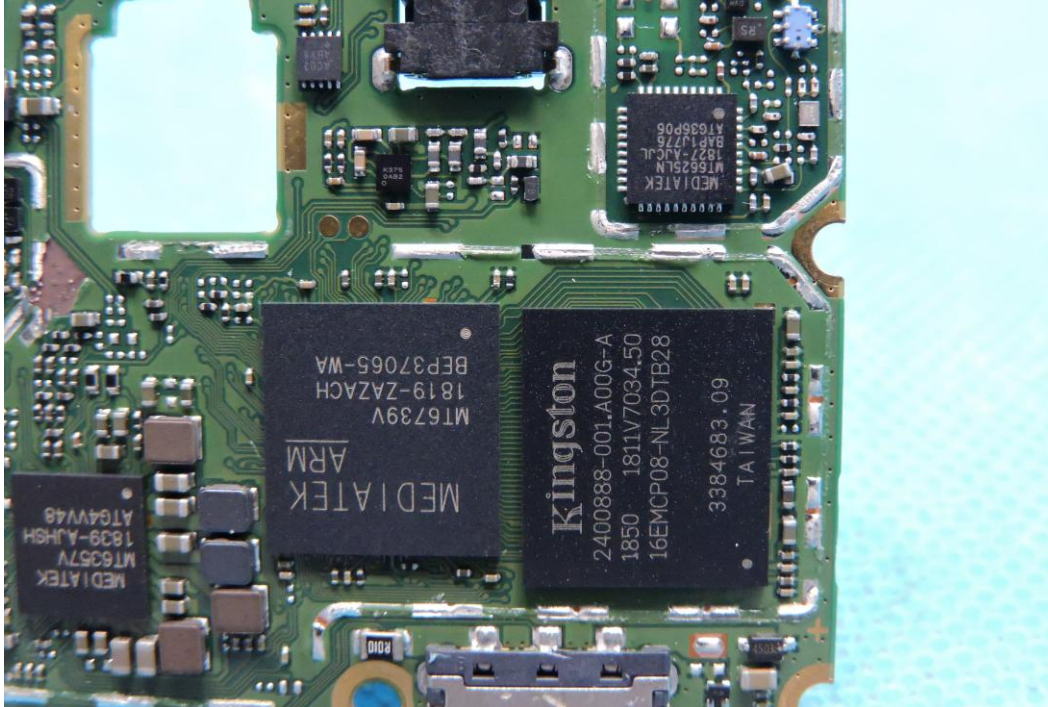

APPENDIX B-PHOTOGRAPHS OF EUT CONSTRUCTIONAL DETAILS

Model:TP7041C
FCC ID: TE7C7LITEV1

Photo 1

Photo 2

Photo 3

Photo 4

Photo 5

Photo 6

Photo 7

9

Photo 8

Photo 9

Photo 10

Photo 11

Photo 12

Photo 13