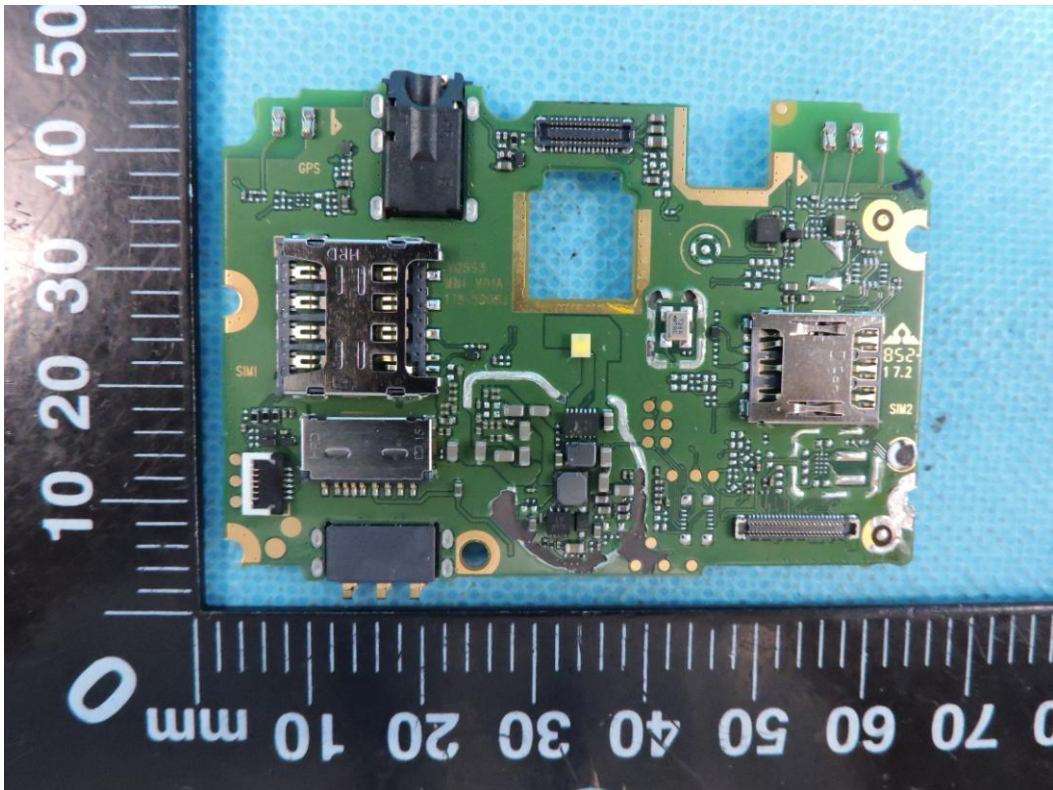

APPENDIX B-PHOTOGRAPHS OF EUT CONSTRUCTIONAL DETAILS

Model:TP7041C
FCC ID: TE7C7LITEV1

Photo 1

Photo 2

Photo 3

Photo 4

Photo 5

Photo 6

Photo 7

9

Photo 8

Photo 9

Photo 10

Photo 11

Photo 12

Photo 13