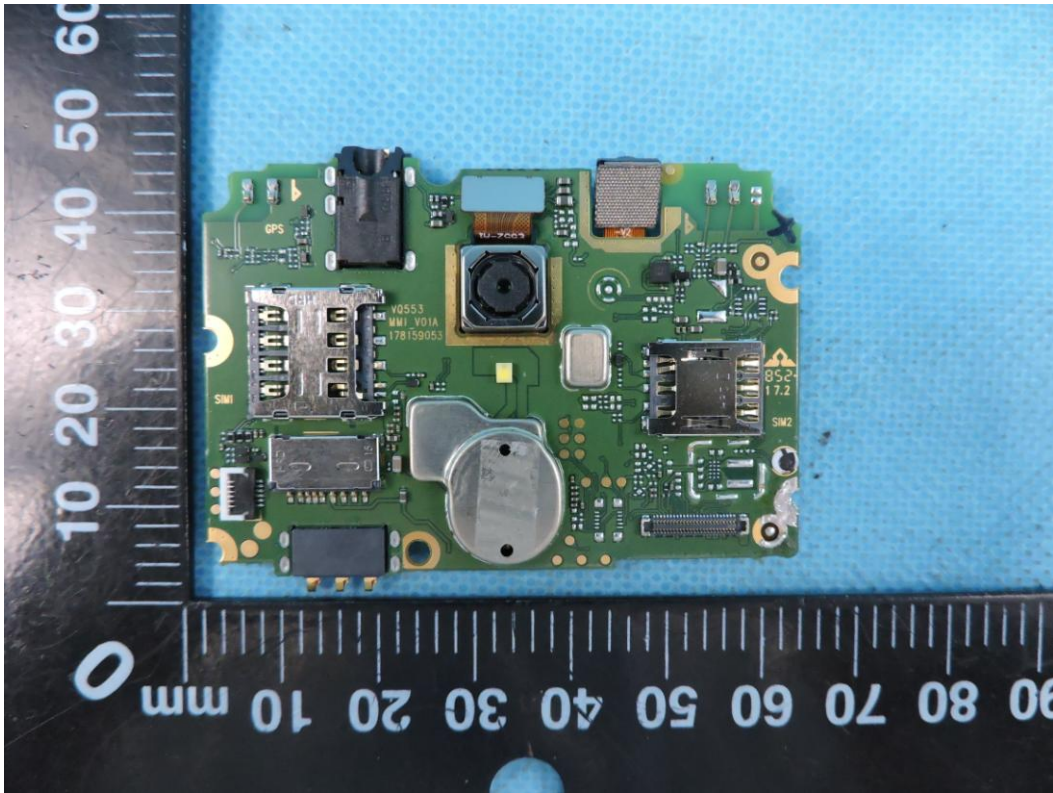

APPENDIX B-PHOTOGRAPHS OF EUT CONSTRUCTIONAL DETAILS

Model:TP7041C
FCC ID: TE7C7LITEV1

Photo 1

Photo 2

Photo 3

Photo 4

Photo 5

Photo 6