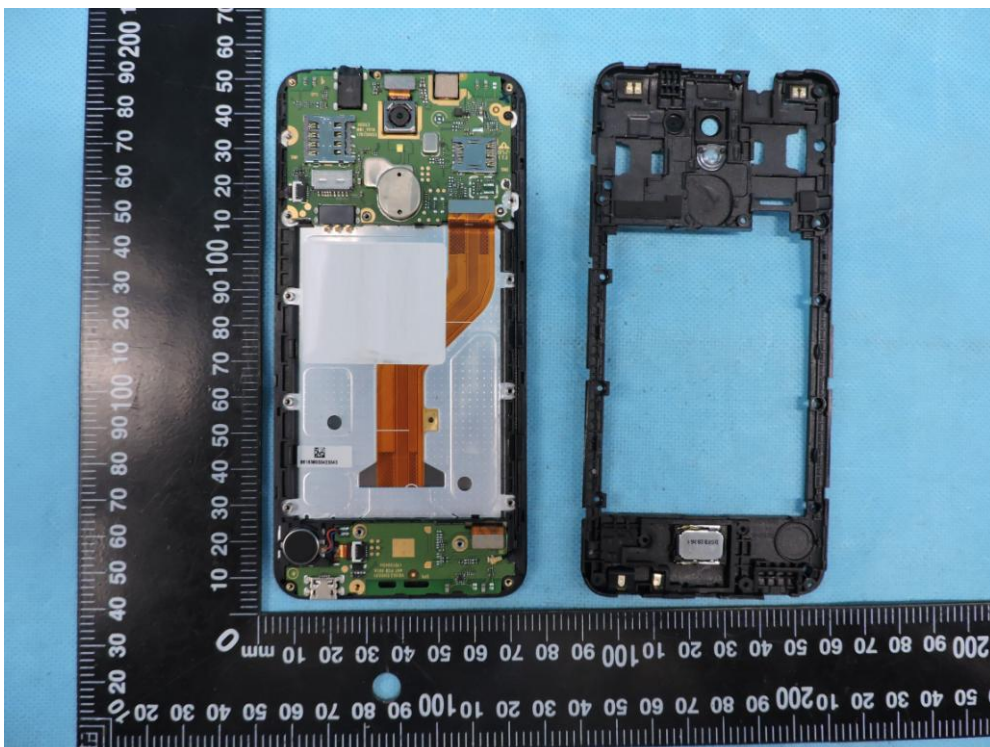

APPENDIX B-PHOTOGRAPHS OF EUT CONSTRUCTIONAL DETAILS

Model:TP7041C
FCC ID: TE7C7LITEV1

Photo 1

Photo 2

Photo 3

Photo 4

Photo 5

Photo 6

Photo 7

9

Photo 8

Photo 9

Photo 10

Photo 11

Photo 12

Photo 13