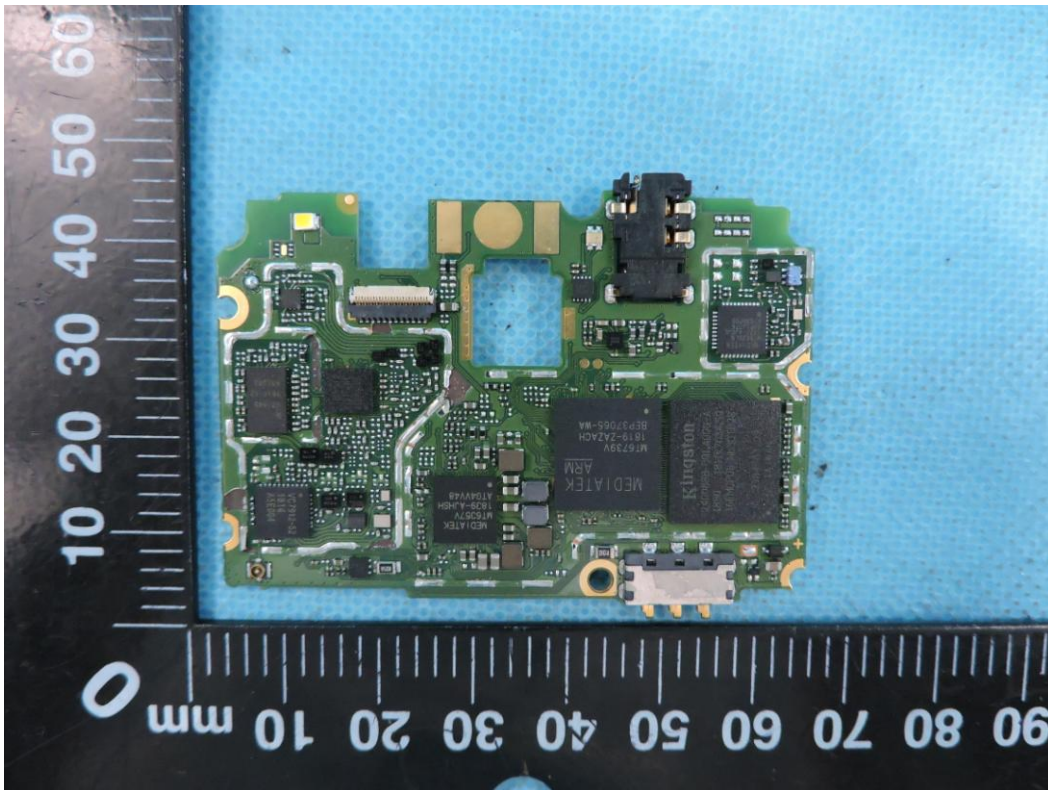

APPENDIX B-PHOTOGRAPHS OF EUT CONSTRUCTIONAL DETAILS

Model:TP7041C
FCC ID: TE7C7LITEV1

Photo 1

Photo 2

Photo 3

Photo 4

Photo 5

Photo 6

Photo 7

9

Photo 8

Photo 9

Photo 10

Photo 11

Photo 12

Photo 13