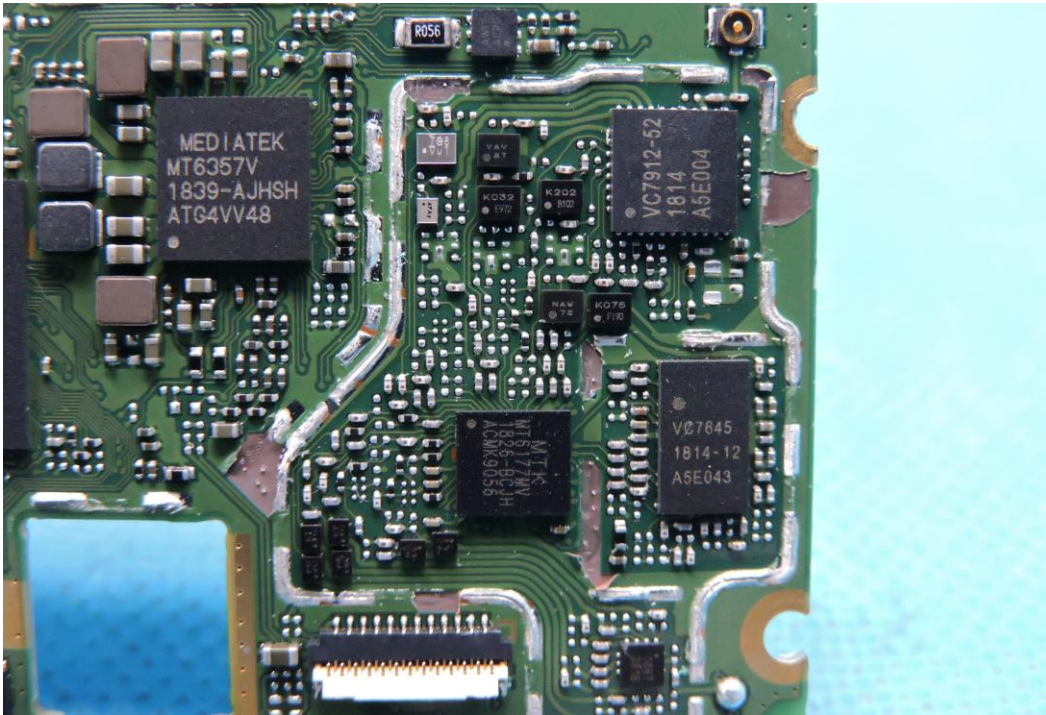

APPENDIX B-PHOTOGRAPHS OF EUT CONSTRUCTIONAL DETAILS

Model:TP7041C
FCC ID: TE7C7LITEV1

Photo 1

Photo 2

Photo 3

Photo 4

Photo 5

Photo 6

Photo 7

9

Photo 8

Photo 9

Photo 10

Photo 11

Photo 12

Photo 13