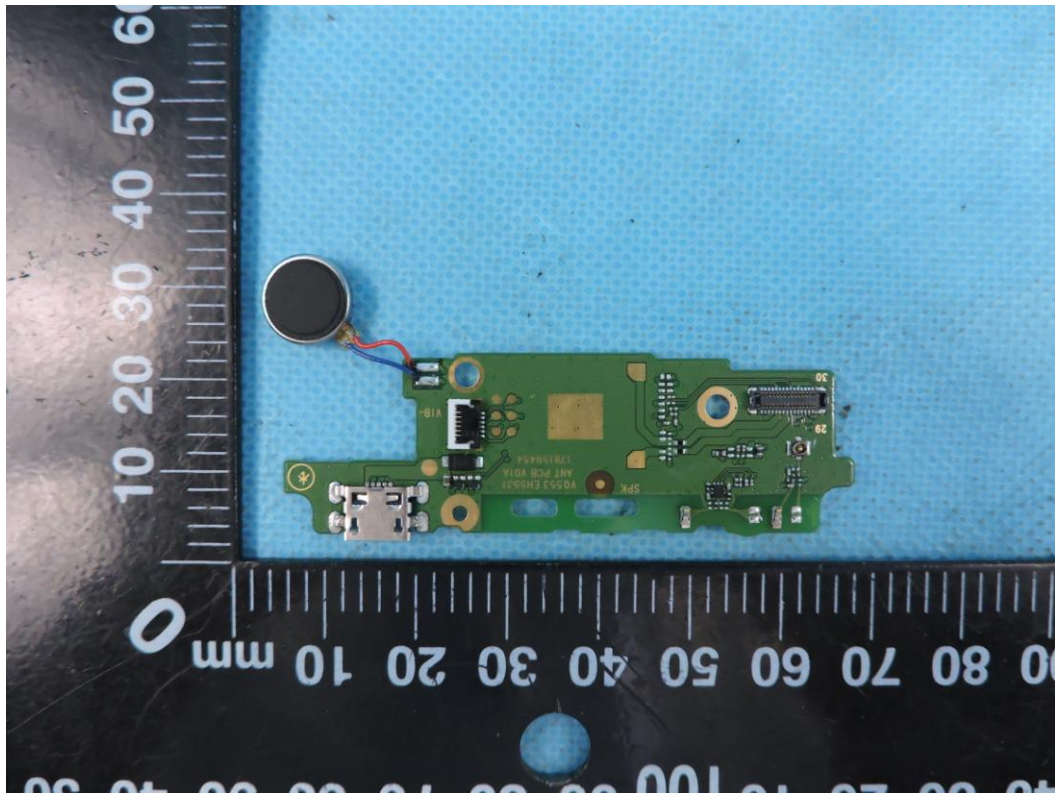

APPENDIX B-PHOTOGRAPHS OF EUT CONSTRUCTIONAL DETAILS

Model:TP7041C
FCC ID: TE7C7LITEV1

Photo 1

Photo 2

Photo 3

Photo 4

Photo 5

Photo 6