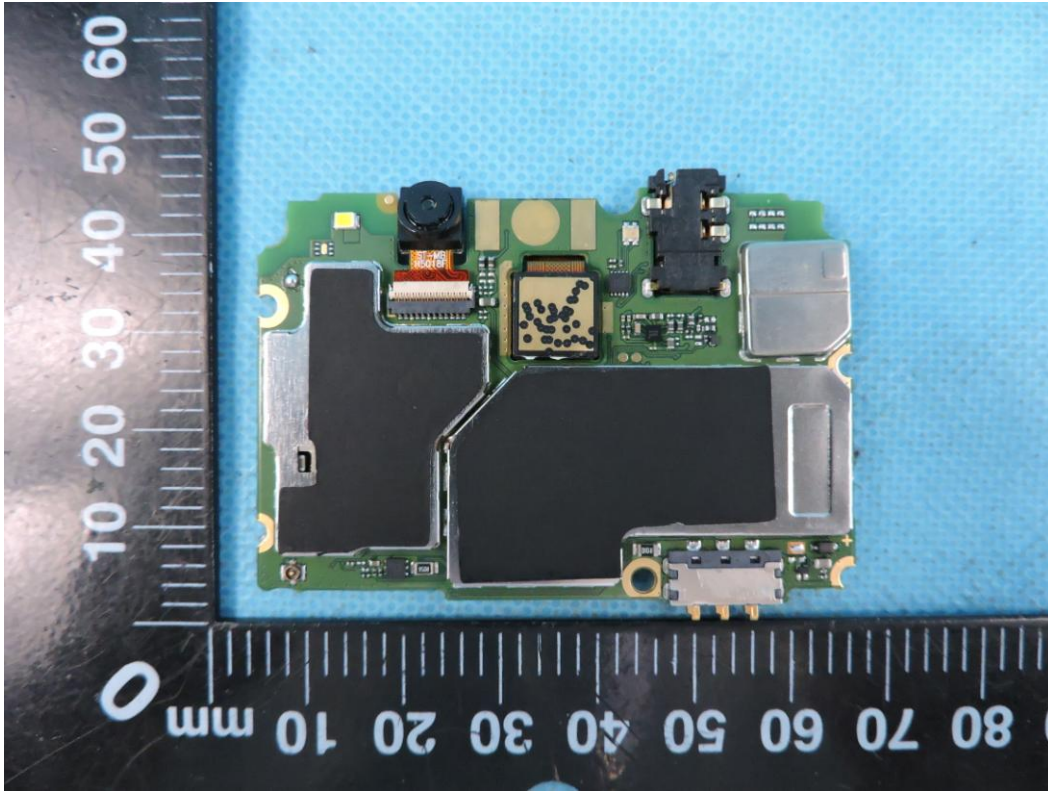

APPENDIX B-PHOTOGRAPHS OF EUT CONSTRUCTIONAL DETAILS

Model:TP7041C
FCC ID: TE7C7LITEV1

Photo 1

Photo 2

Photo 3

Photo 4

Photo 5

Photo 6

Photo 7

9

Photo 8

Photo 9

Photo 10

Photo 11

Photo 12

Photo 13