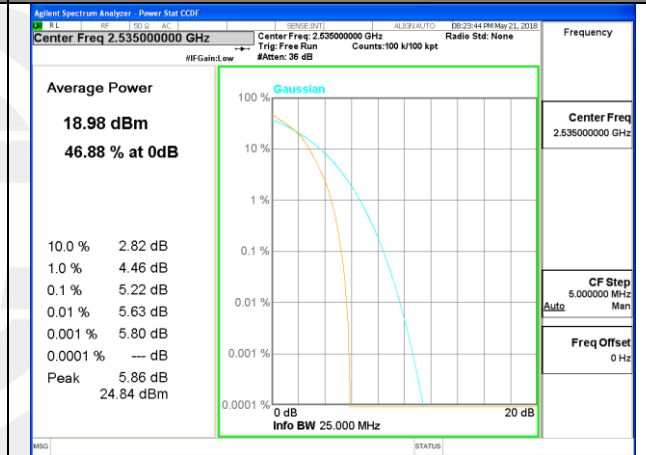

LTE band 4

LTE band 7

LTE band 7 /QPSK

Lowest Channel / 20MHz / 1 RB

Lowest Channel / 20MHz / 100 RB

Middle Channel / 20MHz / 1 RB

Middle Channel / 20MHz / 100 RB

Highest Channel / 20MHz / 1 RB

Highest Channel / 20MHz / 100 RB

LTE band 7

LTE band 7 /16-QAM

Lowest Channel / 20MHz / 1 RB

Lowest Channel / 20MHz / 100 RB

Middle Channel / 20MHz / 1 RB

Middle Channel / 20MHz / 100 RB

Highest Channel / 20MHz / 1 RB

Highest Channel / 20MHz / 100 RB