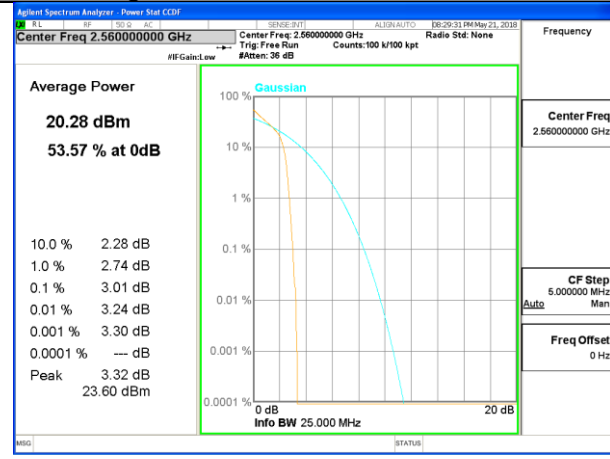

Lowest Channel / 20MHz / 1 RB

Lowest Channel / 20MHz / 100 RB

Middle Channel / 20MHz / 1 RB

Middle Channel / 20MHz / 100 RB

Highest Channel / 20MHz / 1 RB

Highest Channel / 20MHz / 100 RB

LTE band 4

LTE band 4 /QPSK

LTE band 4

LTE band 7

LTE band 7 /QPSK

Lowest Channel / 20MHz / 1 RB

Lowest Channel / 20MHz / 100 RB

Middle Channel / 20MHz / 1 RB

Middle Channel / 20MHz / 100 RB

Highest Channel / 20MHz / 1 RB

Highest Channel / 20MHz / 100 RB

LTE band 7

LTE band 7 /16-QAM

Lowest Channel / 20MHz / 1 RB

Lowest Channel / 20MHz / 100 RB

Middle Channel / 20MHz / 1 RB

Middle Channel / 20MHz / 100 RB

Highest Channel / 20MHz / 1 RB