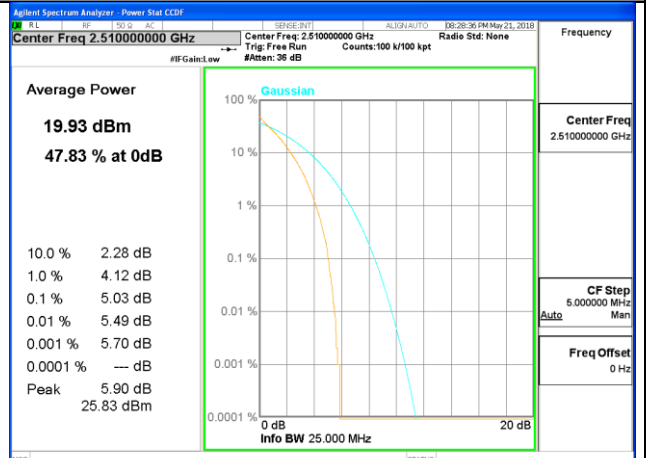

Lowest Channel / 20MHz / 1 RB

Lowest Channel / 20MHz / 100 RB

Middle Channel / 20MHz / 1 RB

Middle Channel / 20MHz / 100 RB

Highest Channel / 20MHz / 1 RB

Highest Channel / 20MHz / 100 RB

LTE band 4

LTE band 4 /QPSK

LTE band 4

LTE band 7

LTE band 7 /QPSK

Lowest Channel / 20MHz / 1 RB

Lowest Channel / 20MHz / 100 RB

Middle Channel / 20MHz / 1 RB

Middle Channel / 20MHz / 100 RB

Highest Channel / 20MHz / 1 RB

Highest Channel / 20MHz / 100 RB

LTE band 7

LTE band 7 /16-QAM

Lowest Channel / 20MHz / 1 RB

Lowest Channel / 20MHz / 100 RB

Middle Channel / 20MHz / 1 RB

Middle Channel / 20MHz / 100 RB

Highest Channel / 20MHz / 1 RB