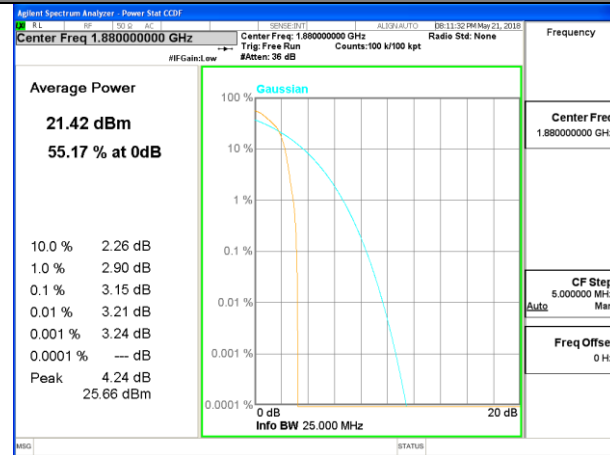

Lowest Channel / 20MHz / 1 RB

Lowest Channel / 20MHz / 100 RB

Middle Channel / 20MHz / 1 RB

Middle Channel / 20MHz / 100 RB

Highest Channel / 20MHz / 1 RB

Highest Channel / 20MHz / 100 RB

LTE band 2

LTE band 2 /16-QAM

Lowest Channel / 20MHz / 1 RB

Lowest Channel / 20MHz / 100 RB

Middle Channel / 20MHz / 1 RB

Middle Channel / 20MHz / 100 RB

Highest Channel / 20MHz / 1 RB

Highest Channel / 20MHz / 100 RB

LTE band 4

LTE band 4 /QPSK

LTE band 4

LTE band 7

LTE band 7 /QPSK

Lowest Channel / 20MHz / 1 RB

Lowest Channel / 20MHz / 100 RB

Middle Channel / 20MHz / 1 RB

Middle Channel / 20MHz / 100 RB

Highest Channel / 20MHz / 1 RB