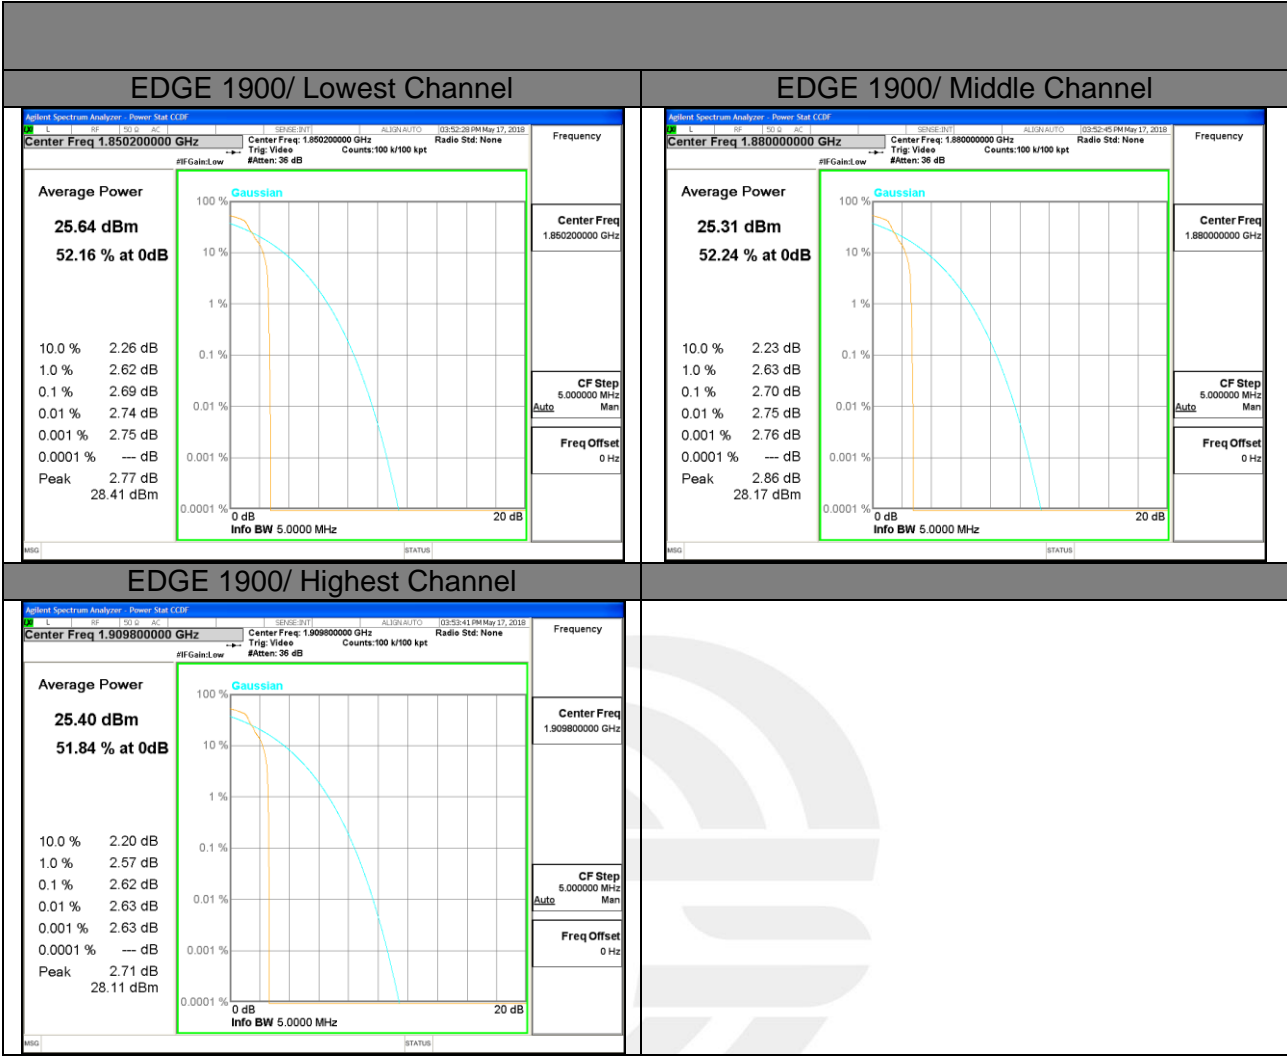

PEAK-TO-AVERAGE RADIO

GSM 850

PCS 1900

WCDMA BAND V

WCDMA BAND II

WCDMA BAND IV

LTE band 2

LTE band 2 /QPSK

Lowest Channel / 20MHz / 1 RB

Lowest Channel / 20MHz / 100 RB

Middle Channel / 20MHz / 1 RB

Middle Channel / 20MHz / 100 RB

Highest Channel / 20MHz / 1 RB

Highest Channel / 20MHz / 100 RB

LTE band 2

LTE band 2 /16-QAM

Lowest Channel / 20MHz / 1 RB

Lowest Channel / 20MHz / 100 RB

Middle Channel / 20MHz / 1 RB

Middle Channel / 20MHz / 100 RB

Highest Channel / 20MHz / 1 RB

Highest Channel / 20MHz / 100 RB

LTE band 4

LTE band 4 /QPSK

Highest Channel / 20MHz / 100 RB