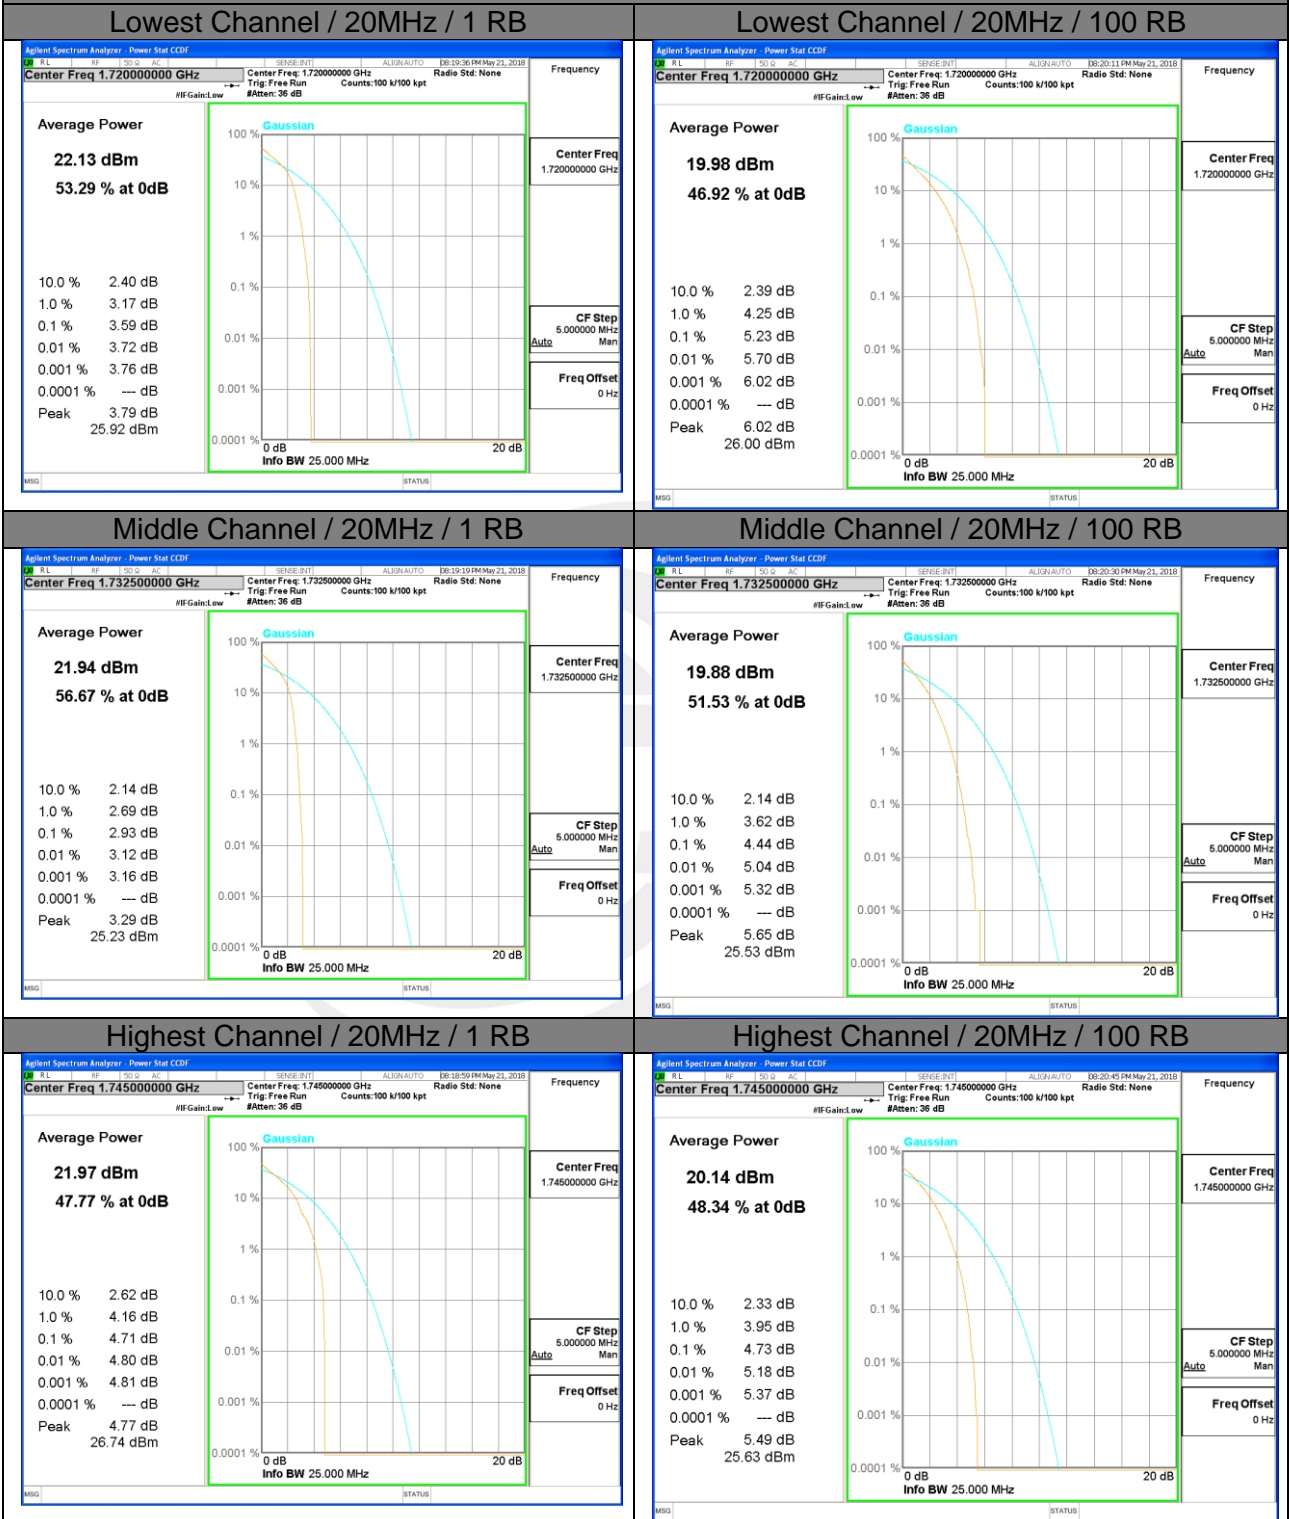

Lowest Channel / 20MHz / 1 RB

Lowest Channel / 20MHz / 100 RB

Middle Channel / 20MHz / 1 RB

Middle Channel / 20MHz / 100 RB

Highest Channel / 20MHz / 1 RB

Highest Channel / 20MHz / 100 RB

LTE band 2

LTE band 2 /16-QAM

Lowest Channel / 20MHz / 1 RB

Lowest Channel / 20MHz / 100 RB

Middle Channel / 20MHz / 1 RB

Middle Channel / 20MHz / 100 RB

Highest Channel / 20MHz / 1 RB

Highest Channel / 20MHz / 100 RB

LTE band 4

LTE band 4 /QPSK

LTE band 4

LTE band 7

LTE band 7 /QPSK

Lowest Channel / 20MHz / 1 RB

Lowest Channel / 20MHz / 100 RB

Middle Channel / 20MHz / 1 RB

Middle Channel / 20MHz / 100 RB

Highest Channel / 20MHz / 1 RB

Highest Channel / 20MHz / 100 RB

LTE band 7

LTE band 7 /16-QAM

Lowest Channel / 20MHz / 1 RB

Lowest Channel / 20MHz / 100 RB

Middle Channel / 20MHz / 1 RB

Middle Channel / 20MHz / 100 RB

Highest Channel / 20MHz / 1 RB