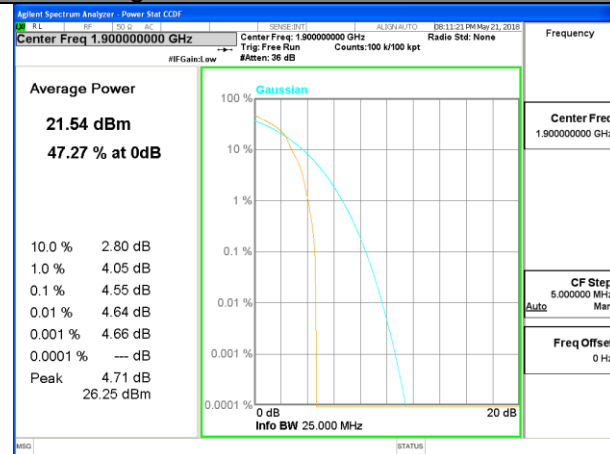

Lowest Channel / 20MHz / 1 RB

Lowest Channel / 20MHz / 100 RB

Middle Channel / 20MHz / 1 RB

Middle Channel / 20MHz / 100 RB

Highest Channel / 20MHz / 1 RB

Highest Channel / 20MHz / 100 RB

LTE band 2

LTE band 2 /16-QAM

Lowest Channel / 20MHz / 1 RB

Lowest Channel / 20MHz / 100 RB

Middle Channel / 20MHz / 1 RB

Middle Channel / 20MHz / 100 RB

Highest Channel / 20MHz / 1 RB

Highest Channel / 20MHz / 100 RB

LTE band 4

LTE band 4 /QPSK

LTE band 4

LTE band 7

LTE band 7 /QPSK

Lowest Channel / 20MHz / 1 RB

Lowest Channel / 20MHz / 100 RB

Middle Channel / 20MHz / 1 RB

Middle Channel / 20MHz / 100 RB

Highest Channel / 20MHz / 1 RB