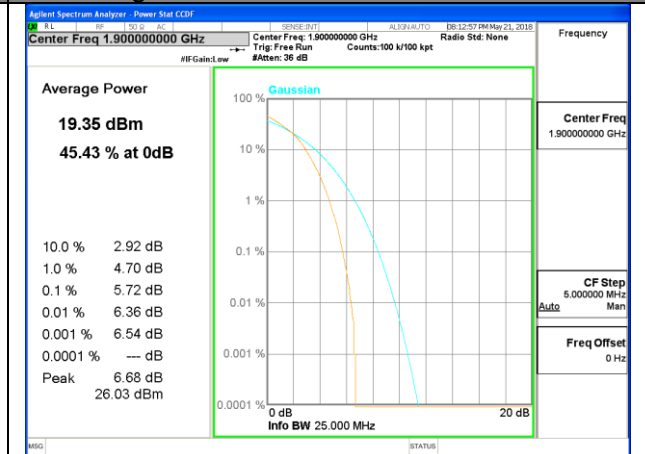

Lowest Channel / 20MHz / 1 RB

Lowest Channel / 20MHz / 100 RB

Middle Channel / 20MHz / 1 RB

Middle Channel / 20MHz / 100 RB

Highest Channel / 20MHz / 1 RB

Highest Channel / 20MHz / 100 RB

LTE band 2

LTE band 2 /16-QAM

Lowest Channel / 20MHz / 1 RB

Lowest Channel / 20MHz / 100 RB

Middle Channel / 20MHz / 1 RB

Middle Channel / 20MHz / 100 RB

Highest Channel / 20MHz / 1 RB

Highest Channel / 20MHz / 100 RB

LTE band 4

LTE band 4 /QPSK

LTE band 4

LTE band 7

LTE band 7 /QPSK

Lowest Channel / 20MHz / 1 RB

Lowest Channel / 20MHz / 100 RB

Middle Channel / 20MHz / 1 RB

Middle Channel / 20MHz / 100 RB

Highest Channel / 20MHz / 1 RB