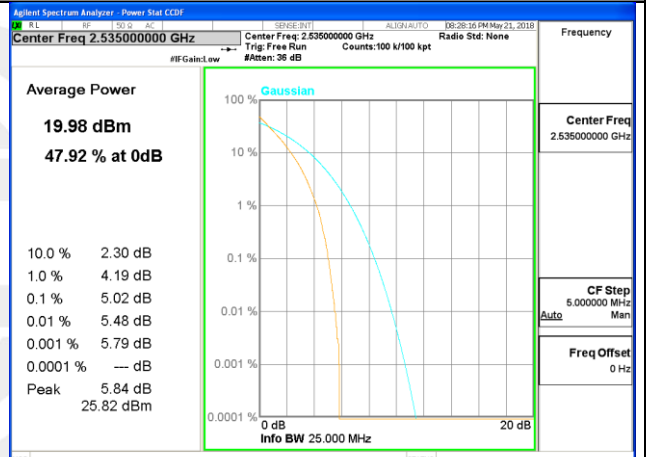

Lowest Channel / 20MHz / 1 RB

Lowest Channel / 20MHz / 100 RB

Middle Channel / 20MHz / 1 RB

Middle Channel / 20MHz / 100 RB

Highest Channel / 20MHz / 1 RB

Highest Channel / 20MHz / 100 RB

LTE band 4

LTE band 4 /QPSK

LTE band 4

LTE band 7

LTE band 7 /QPSK

Lowest Channel / 20MHz / 1 RB

Lowest Channel / 20MHz / 100 RB

Middle Channel / 20MHz / 1 RB

Middle Channel / 20MHz / 100 RB

Highest Channel / 20MHz / 1 RB

Highest Channel / 20MHz / 100 RB

LTE band 7

LTE band 7 /16-QAM

Lowest Channel / 20MHz / 1 RB

Lowest Channel / 20MHz / 100 RB

Middle Channel / 20MHz / 1 RB

Middle Channel / 20MHz / 100 RB

Highest Channel / 20MHz / 1 RB

Highest Channel / 20MHz / 100 RB