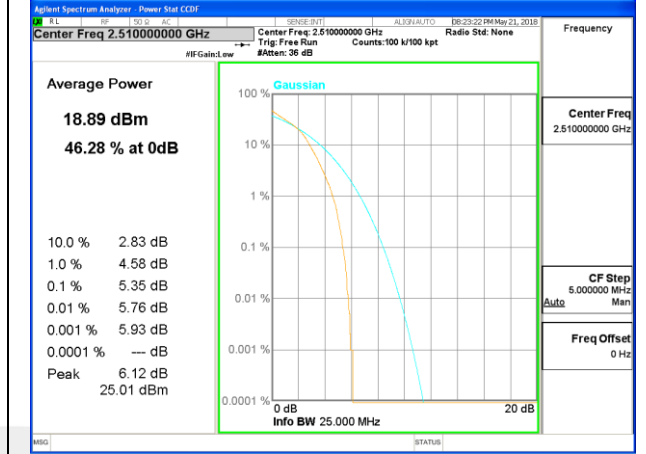

Lowest Channel / 20MHz / 1 RB

Lowest Channel / 20MHz / 100 RB

Middle Channel / 20MHz / 1 RB

Middle Channel / 20MHz / 100 RB

Highest Channel / 20MHz / 1 RB

Highest Channel / 20MHz / 100 RB

LTE band 4

LTE band 4 /QPSK

LTE band 4

LTE band 7

LTE band 7 /QPSK

Lowest Channel / 20MHz / 1 RB

Lowest Channel / 20MHz / 100 RB

Middle Channel / 20MHz / 1 RB

Middle Channel / 20MHz / 100 RB

Highest Channel / 20MHz / 1 RB

Highest Channel / 20MHz / 100 RB

LTE band 7

LTE band 7 /16-QAM

Lowest Channel / 20MHz / 1 RB

Lowest Channel / 20MHz / 100 RB

Middle Channel / 20MHz / 1 RB

Middle Channel / 20MHz / 100 RB

Highest Channel / 20MHz / 1 RB

Highest Channel / 20MHz / 100 RB