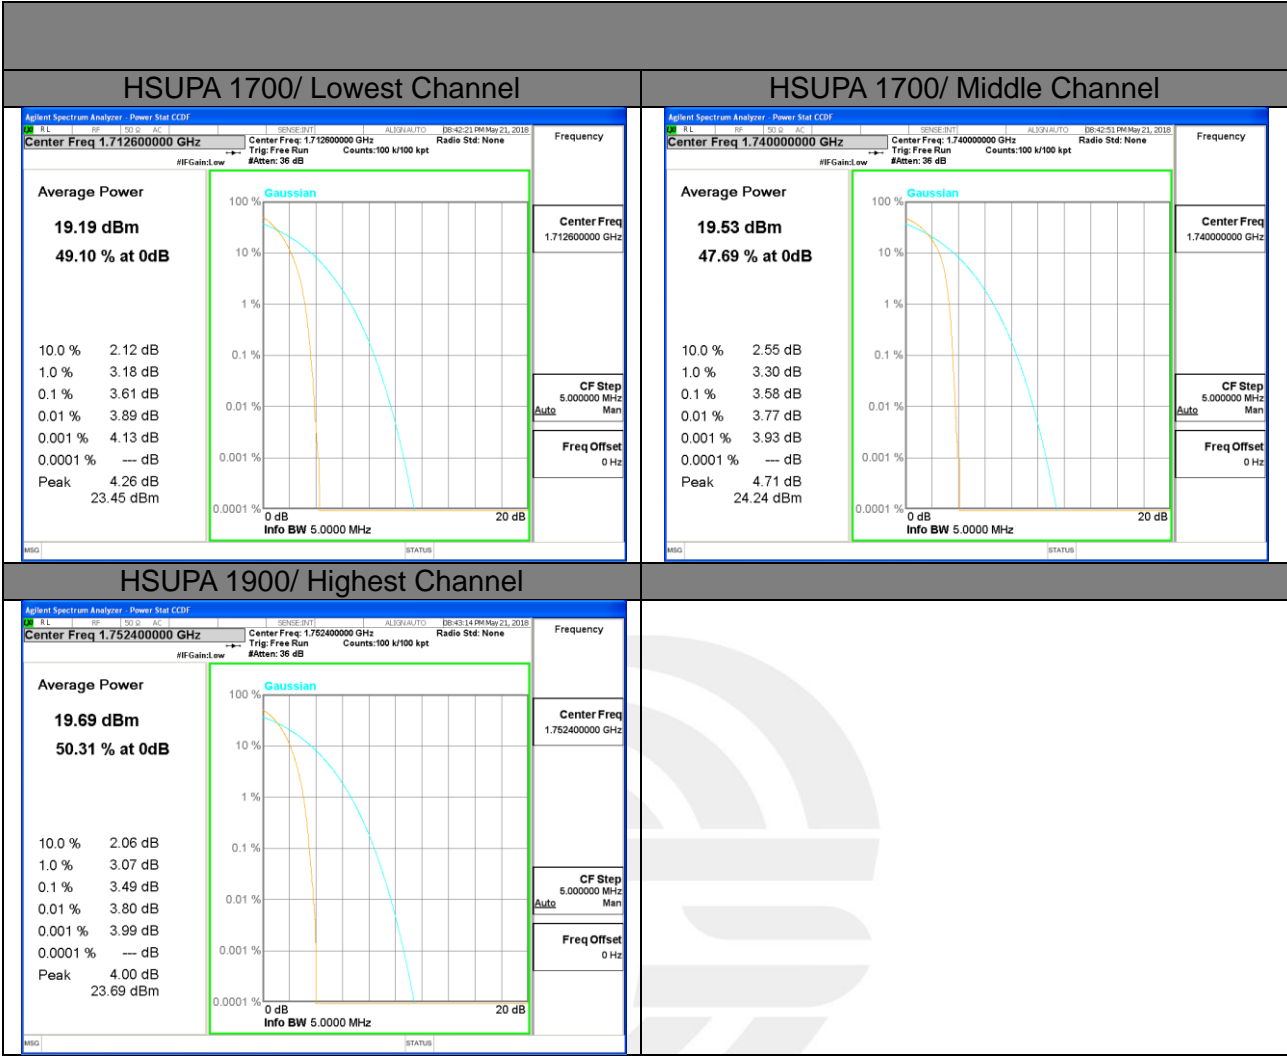

PEAK-TO-AVERAGE RADIO

GSM 850

PCS 1900

WCDMA BAND V

WCDMA BAND II

WCDMA BAND IV

LTE band 2

LTE band 2 /QPSK

Lowest Channel / 20MHz / 1 RB

Lowest Channel / 20MHz / 100 RB

Middle Channel / 20MHz / 1 RB

Middle Channel / 20MHz / 100 RB

Highest Channel / 20MHz / 1 RB

Highest Channel / 20MHz / 100 RB

LTE band 2

LTE band 2 /16-QAM

Lowest Channel / 20MHz / 1 RB

Lowest Channel / 20MHz / 100 RB

Middle Channel / 20MHz / 1 RB

Middle Channel / 20MHz / 100 RB

Highest Channel / 20MHz / 1 RB

Highest Channel / 20MHz / 100 RB

LTE band 4

LTE band 4 /QPSK

Highest Channel / 20MHz / 100 RB