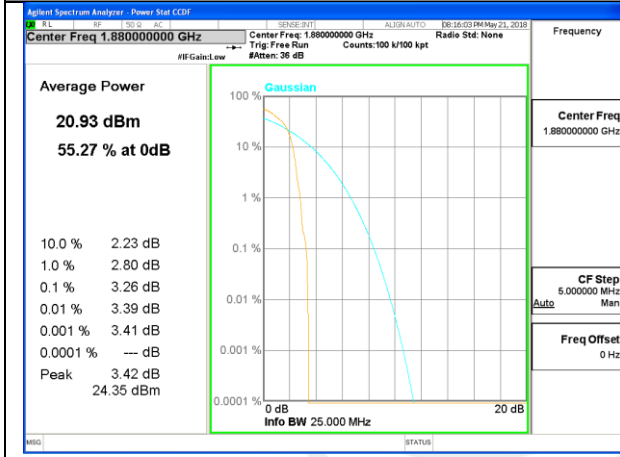

PEAK-TO-AVERAGE RADIO

GSM 850

PCS 1900

WCDMA BAND V

WCDMA BAND II

WCDMA BAND IV

LTE band 2

LTE band 2 /QPSK

Lowest Channel / 20MHz / 1 RB

Lowest Channel / 20MHz / 100 RB

Middle Channel / 20MHz / 1 RB

Middle Channel / 20MHz / 100 RB

Highest Channel / 20MHz / 1 RB

Highest Channel / 20MHz / 100 RB

LTE band 2

LTE band 2 /16-QAM

Lowest Channel / 20MHz / 1 RB

Lowest Channel / 20MHz / 100 RB

Middle Channel / 20MHz / 1 RB

Middle Channel / 20MHz / 100 RB

Highest Channel / 20MHz / 1 RB

Highest Channel / 20MHz / 100 RB

LTE band 4

LTE band 4 /QPSK

Highest Channel / 20MHz / 100 RB