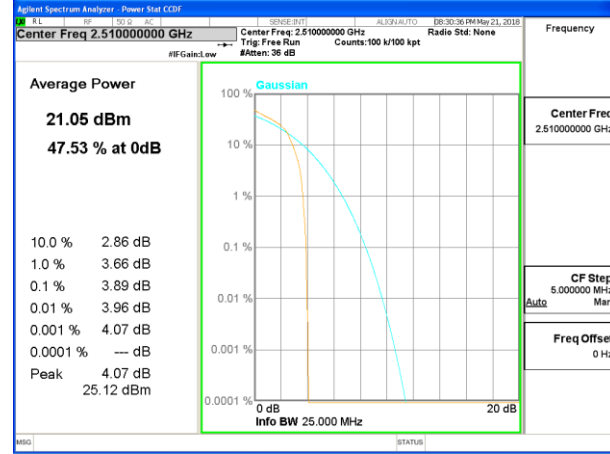

LTE band 4

LTE band 7

LTE band 7 /QPSK

Lowest Channel / 20MHz / 1 RB

Lowest Channel / 20MHz / 100 RB

Middle Channel / 20MHz / 1 RB

Middle Channel / 20MHz / 100 RB

Highest Channel / 20MHz / 1 RB

Highest Channel / 20MHz / 100 RB

LTE band 7

LTE band 7 /16-QAM

Lowest Channel / 20MHz / 1 RB

Lowest Channel / 20MHz / 100 RB

Middle Channel / 20MHz / 1 RB

Middle Channel / 20MHz / 100 RB

Highest Channel / 20MHz / 1 RB

Highest Channel / 20MHz / 100 RB