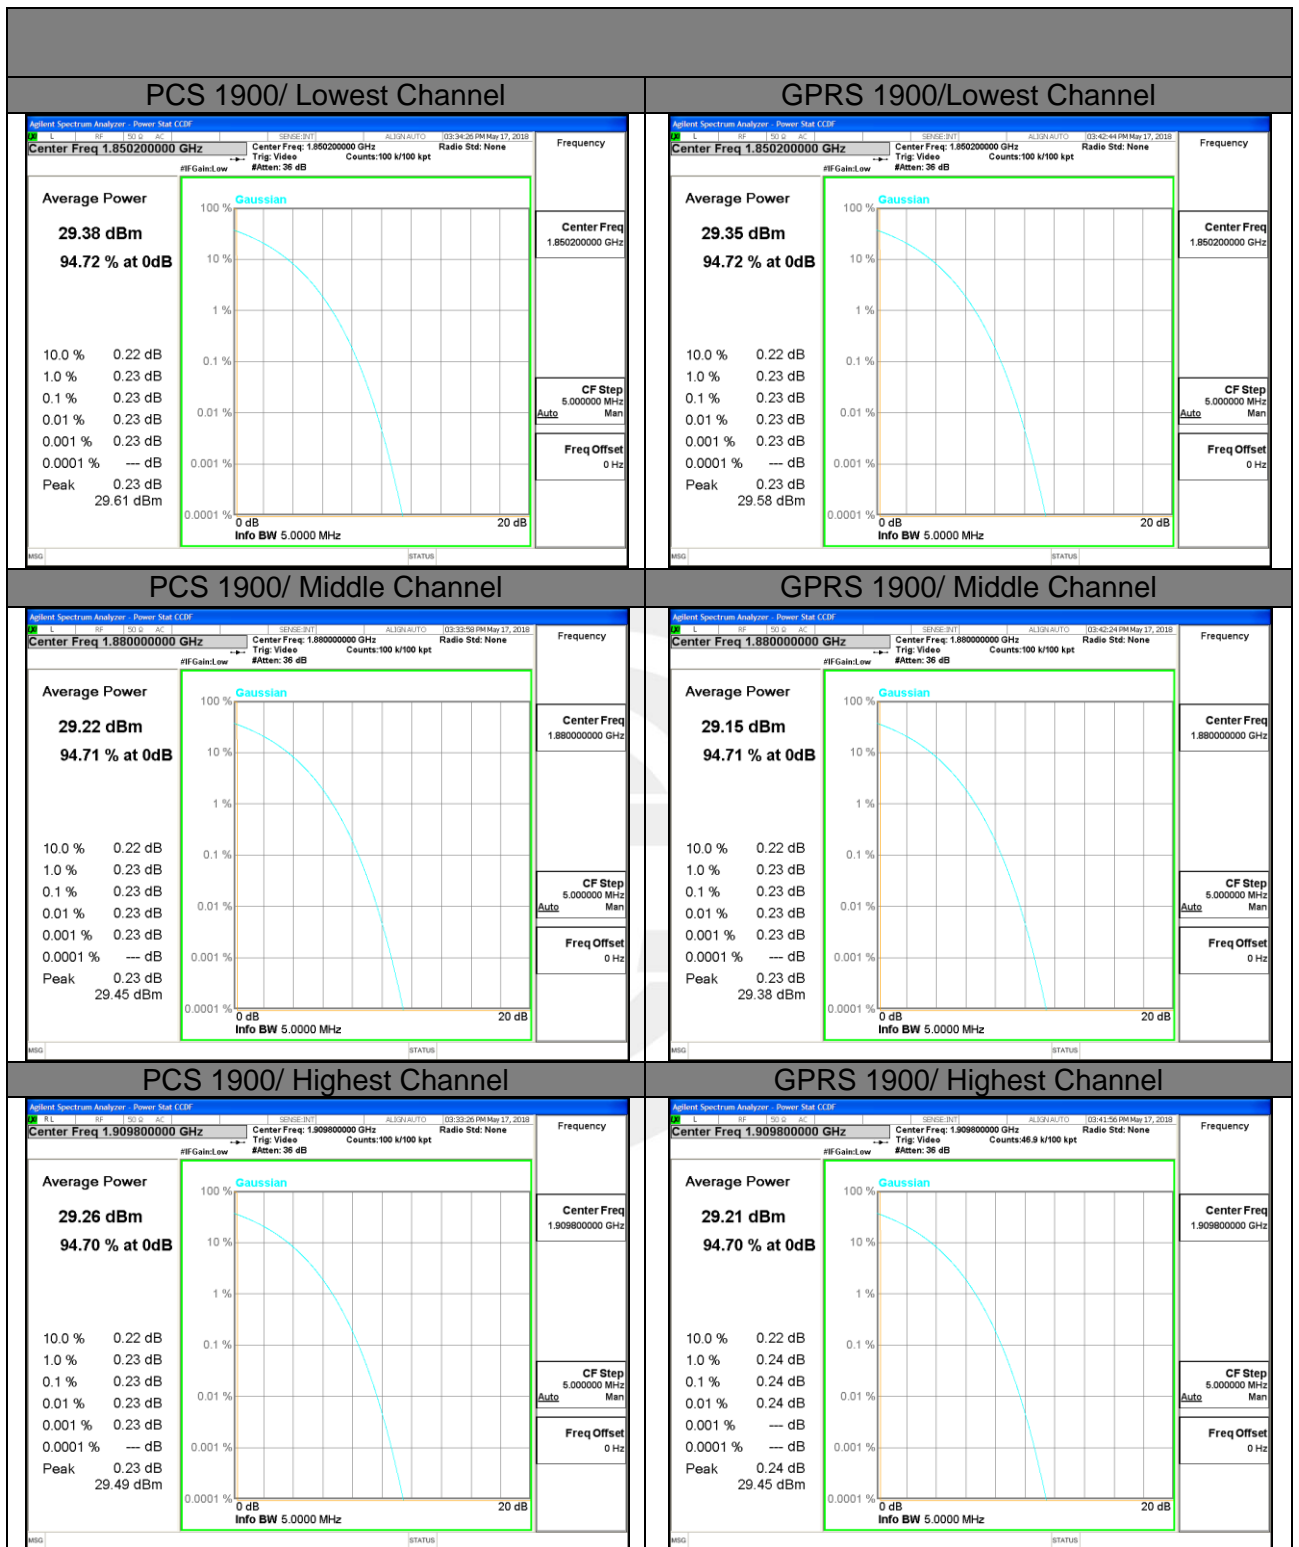

PEAK-TO-AVERAGE RADIO

GSM 850

PCS 1900

WCDMA BAND V

WCDMA BAND II

WCDMA BAND IV

LTE band 2

LTE band 2 /QPSK

Lowest Channel / 20MHz / 1 RB

Lowest Channel / 20MHz / 100 RB

Middle Channel / 20MHz / 1 RB

Middle Channel / 20MHz / 100 RB

Highest Channel / 20MHz / 1 RB

Highest Channel / 20MHz / 100 RB

LTE band 2

LTE band 2 /16-QAM

Lowest Channel / 20MHz / 1 RB

Lowest Channel / 20MHz / 100 RB

Middle Channel / 20MHz / 1 RB

Middle Channel / 20MHz / 100 RB

Highest Channel / 20MHz / 1 RB

Highest Channel / 20MHz / 100 RB

LTE band 4

LTE band 4 /QPSK

LTE band 4

LTE band 7

LTE band 7 /QPSK

Lowest Channel / 20MHz / 1 RB

Lowest Channel / 20MHz / 100 RB

Middle Channel / 20MHz / 1 RB

Middle Channel / 20MHz / 100 RB

Highest Channel / 20MHz / 1 RB