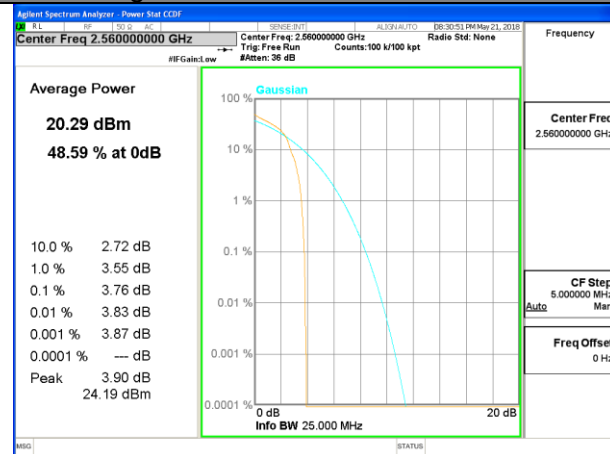

LTE band 4

LTE band 7

LTE band 7 /QPSK

Lowest Channel / 20MHz / 1 RB

Lowest Channel / 20MHz / 100 RB

Middle Channel / 20MHz / 1 RB

Middle Channel / 20MHz / 100 RB

Highest Channel / 20MHz / 1 RB

Highest Channel / 20MHz / 100 RB

LTE band 7

LTE band 7 /16-QAM

Lowest Channel / 20MHz / 1 RB

Lowest Channel / 20MHz / 100 RB

Middle Channel / 20MHz / 1 RB

Middle Channel / 20MHz / 100 RB

Highest Channel / 20MHz / 1 RB

Highest Channel / 20MHz / 100 RB