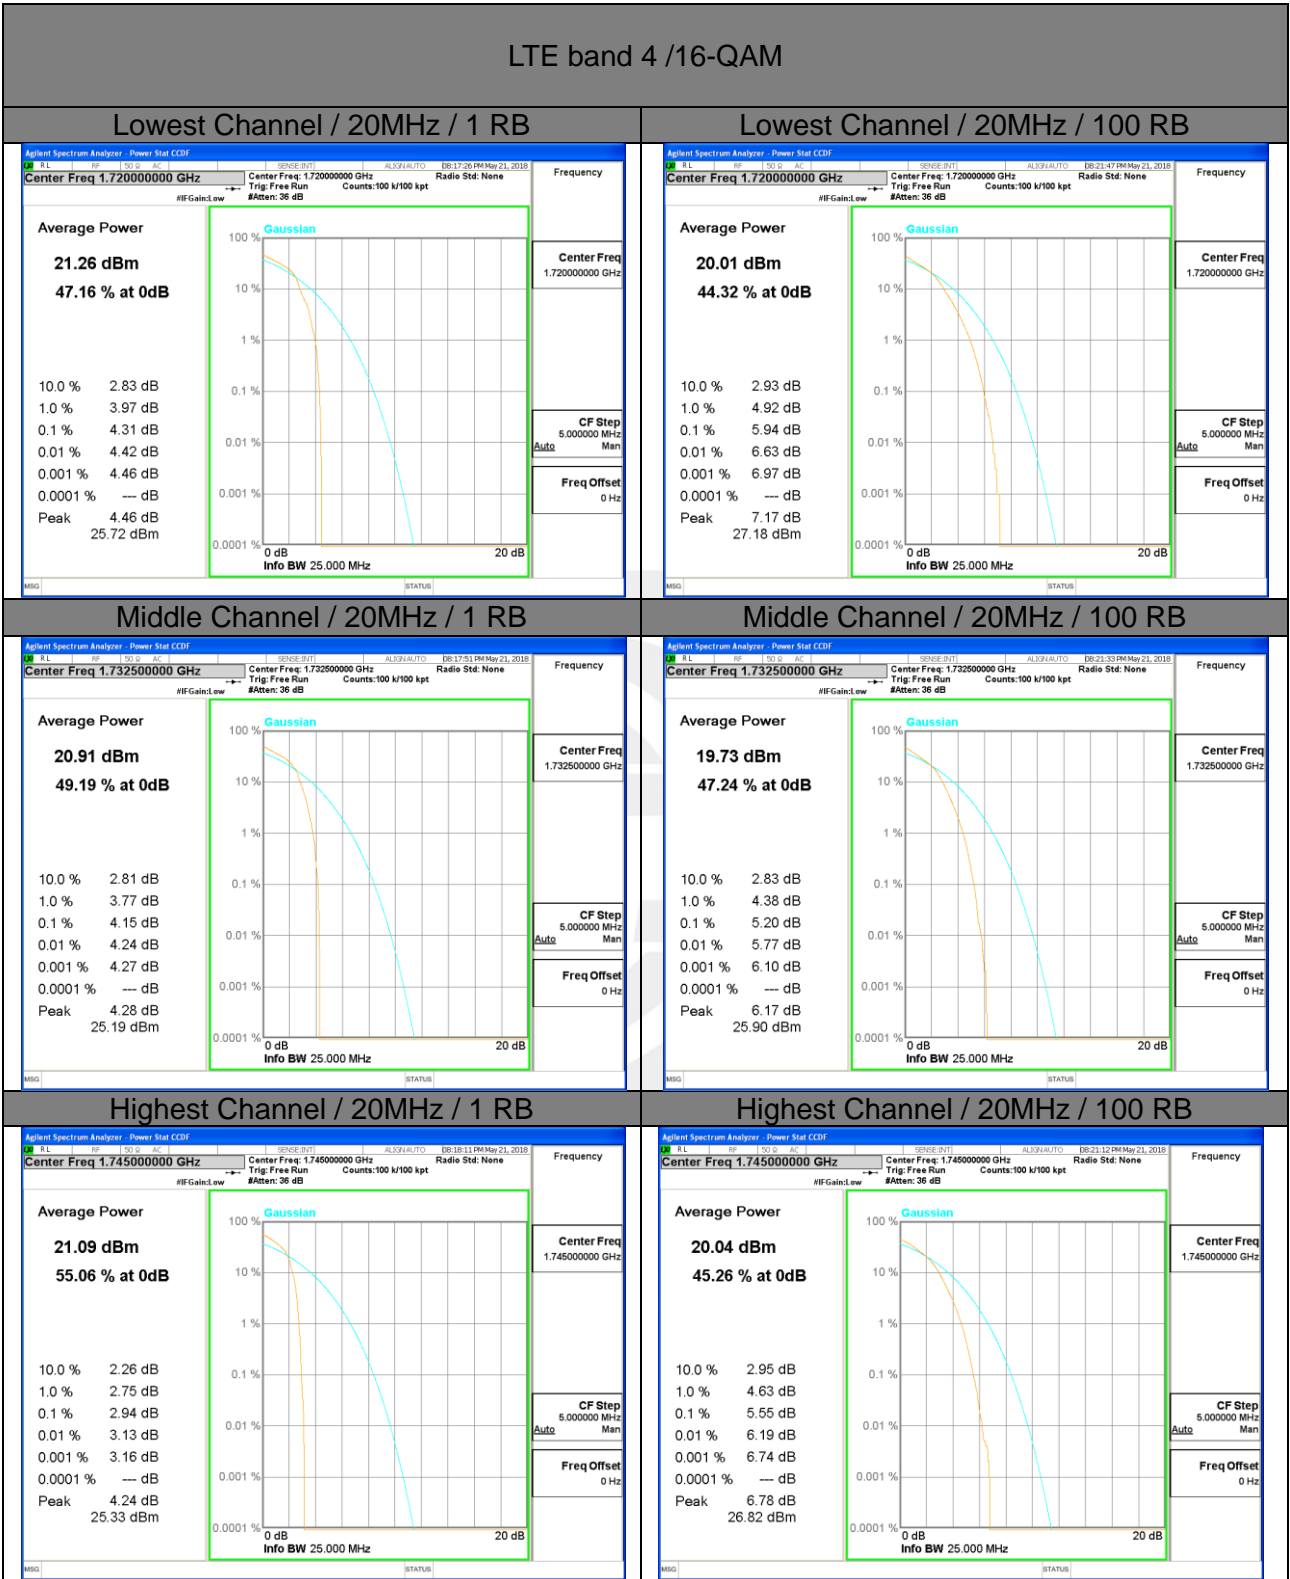

Lowest Channel / 20MHz / 1 RB

Lowest Channel / 20MHz / 100 RB

Middle Channel / 20MHz / 1 RB

Middle Channel / 20MHz / 100 RB

Highest Channel / 20MHz / 1 RB

Highest Channel / 20MHz / 100 RB

LTE band 2

LTE band 2 /16-QAM

Lowest Channel / 20MHz / 1 RB

Lowest Channel / 20MHz / 100 RB

Middle Channel / 20MHz / 1 RB

Middle Channel / 20MHz / 100 RB

Highest Channel / 20MHz / 1 RB

Highest Channel / 20MHz / 100 RB

LTE band 4

LTE band 4 /QPSK

LTE band 4

LTE band 7

LTE band 7 /QPSK

Lowest Channel / 20MHz / 1 RB

Lowest Channel / 20MHz / 100 RB

Middle Channel / 20MHz / 1 RB

Middle Channel / 20MHz / 100 RB

Highest Channel / 20MHz / 1 RB

Highest Channel / 20MHz / 100 RB

LTE band 7

LTE band 7 /16-QAM

Lowest Channel / 20MHz / 1 RB

Lowest Channel / 20MHz / 100 RB

Middle Channel / 20MHz / 1 RB

Middle Channel / 20MHz / 100 RB

Highest Channel / 20MHz / 1 RB