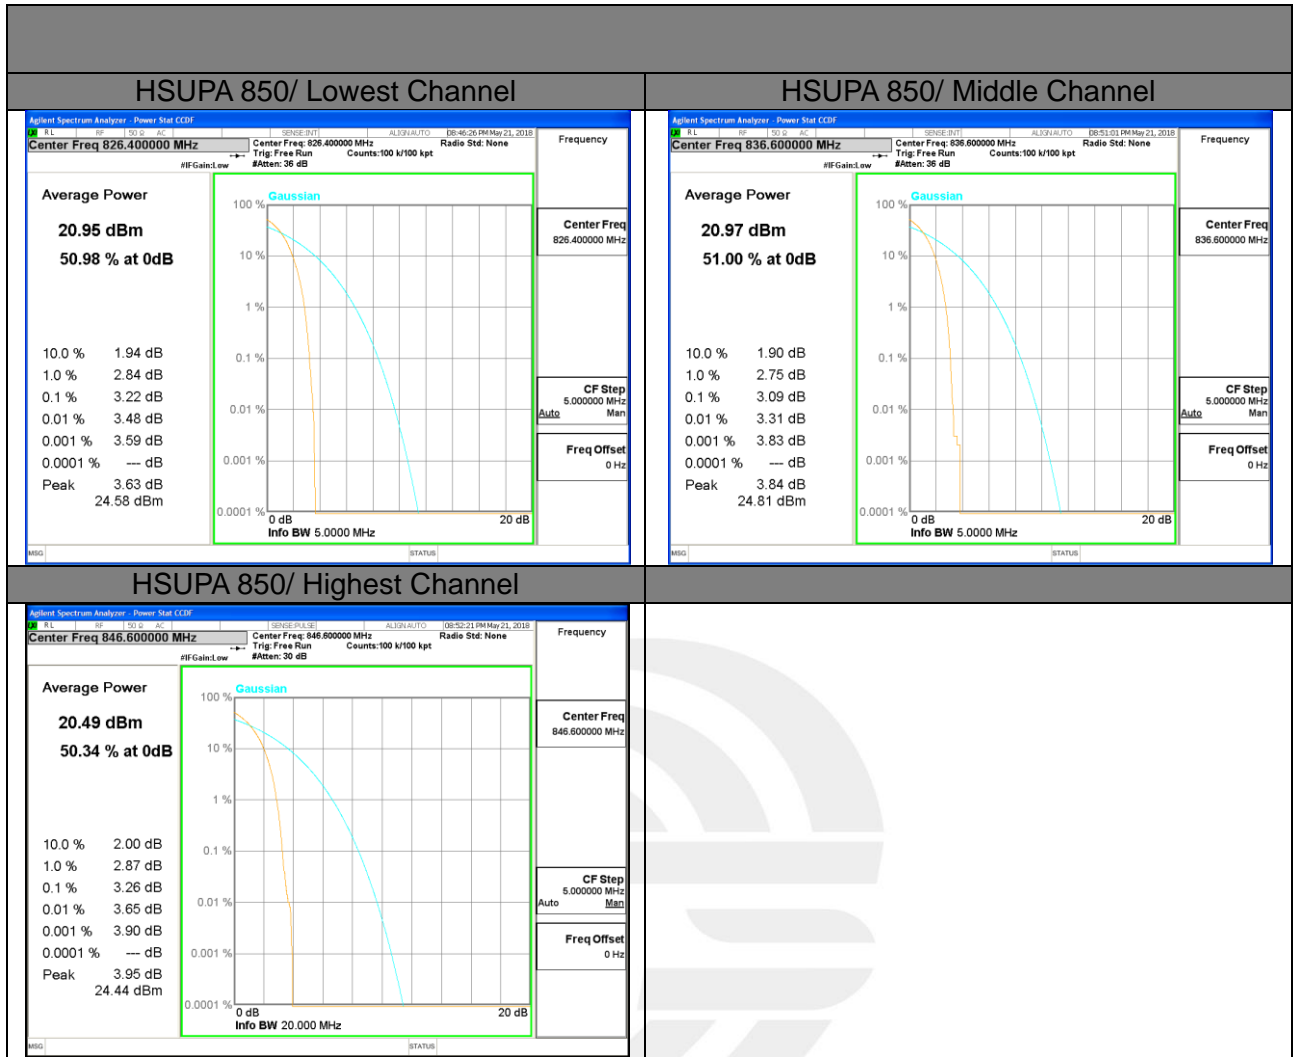

PEAK-TO-AVERAGE RADIO

GSM 850

PCS 1900

WCDMA BAND V

WCDMA BAND II

WCDMA BAND IV

LTE band 2

LTE band 2 /QPSK

Lowest Channel / 20MHz / 1 RB

Lowest Channel / 20MHz / 100 RB

Middle Channel / 20MHz / 1 RB

Middle Channel / 20MHz / 100 RB

Highest Channel / 20MHz / 1 RB

Highest Channel / 20MHz / 100 RB

LTE band 2

LTE band 2 /16-QAM

Lowest Channel / 20MHz / 1 RB

Lowest Channel / 20MHz / 100 RB

Middle Channel / 20MHz / 1 RB

Middle Channel / 20MHz / 100 RB

Highest Channel / 20MHz / 1 RB

Highest Channel / 20MHz / 100 RB

LTE band 4

LTE band 4 /QPSK

Highest Channel / 20MHz / 100 RB