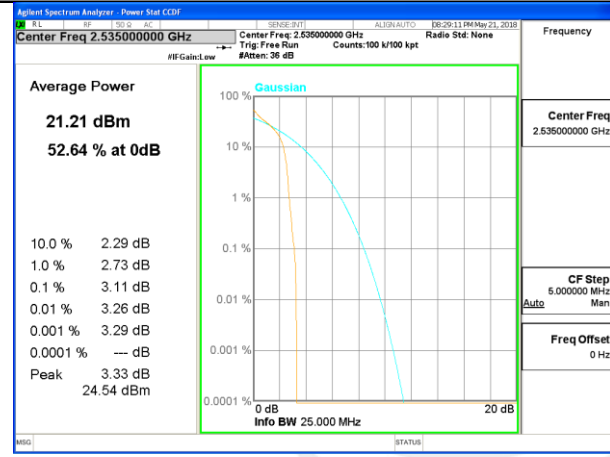

Lowest Channel / 20MHz / 1 RB

Lowest Channel / 20MHz / 100 RB

Middle Channel / 20MHz / 1 RB

Middle Channel / 20MHz / 100 RB

Highest Channel / 20MHz / 1 RB

Highest Channel / 20MHz / 100 RB

LTE band 4

LTE band 4 /QPSK

LTE band 4

LTE band 7

LTE band 7 /QPSK

Lowest Channel / 20MHz / 1 RB

Lowest Channel / 20MHz / 100 RB

Middle Channel / 20MHz / 1 RB

Middle Channel / 20MHz / 100 RB

Highest Channel / 20MHz / 1 RB

Highest Channel / 20MHz / 100 RB

LTE band 7

LTE band 7 /16-QAM

Lowest Channel / 20MHz / 1 RB

Lowest Channel / 20MHz / 100 RB

Middle Channel / 20MHz / 1 RB

Middle Channel / 20MHz / 100 RB

Highest Channel / 20MHz / 1 RB

Highest Channel / 20MHz / 100 RB