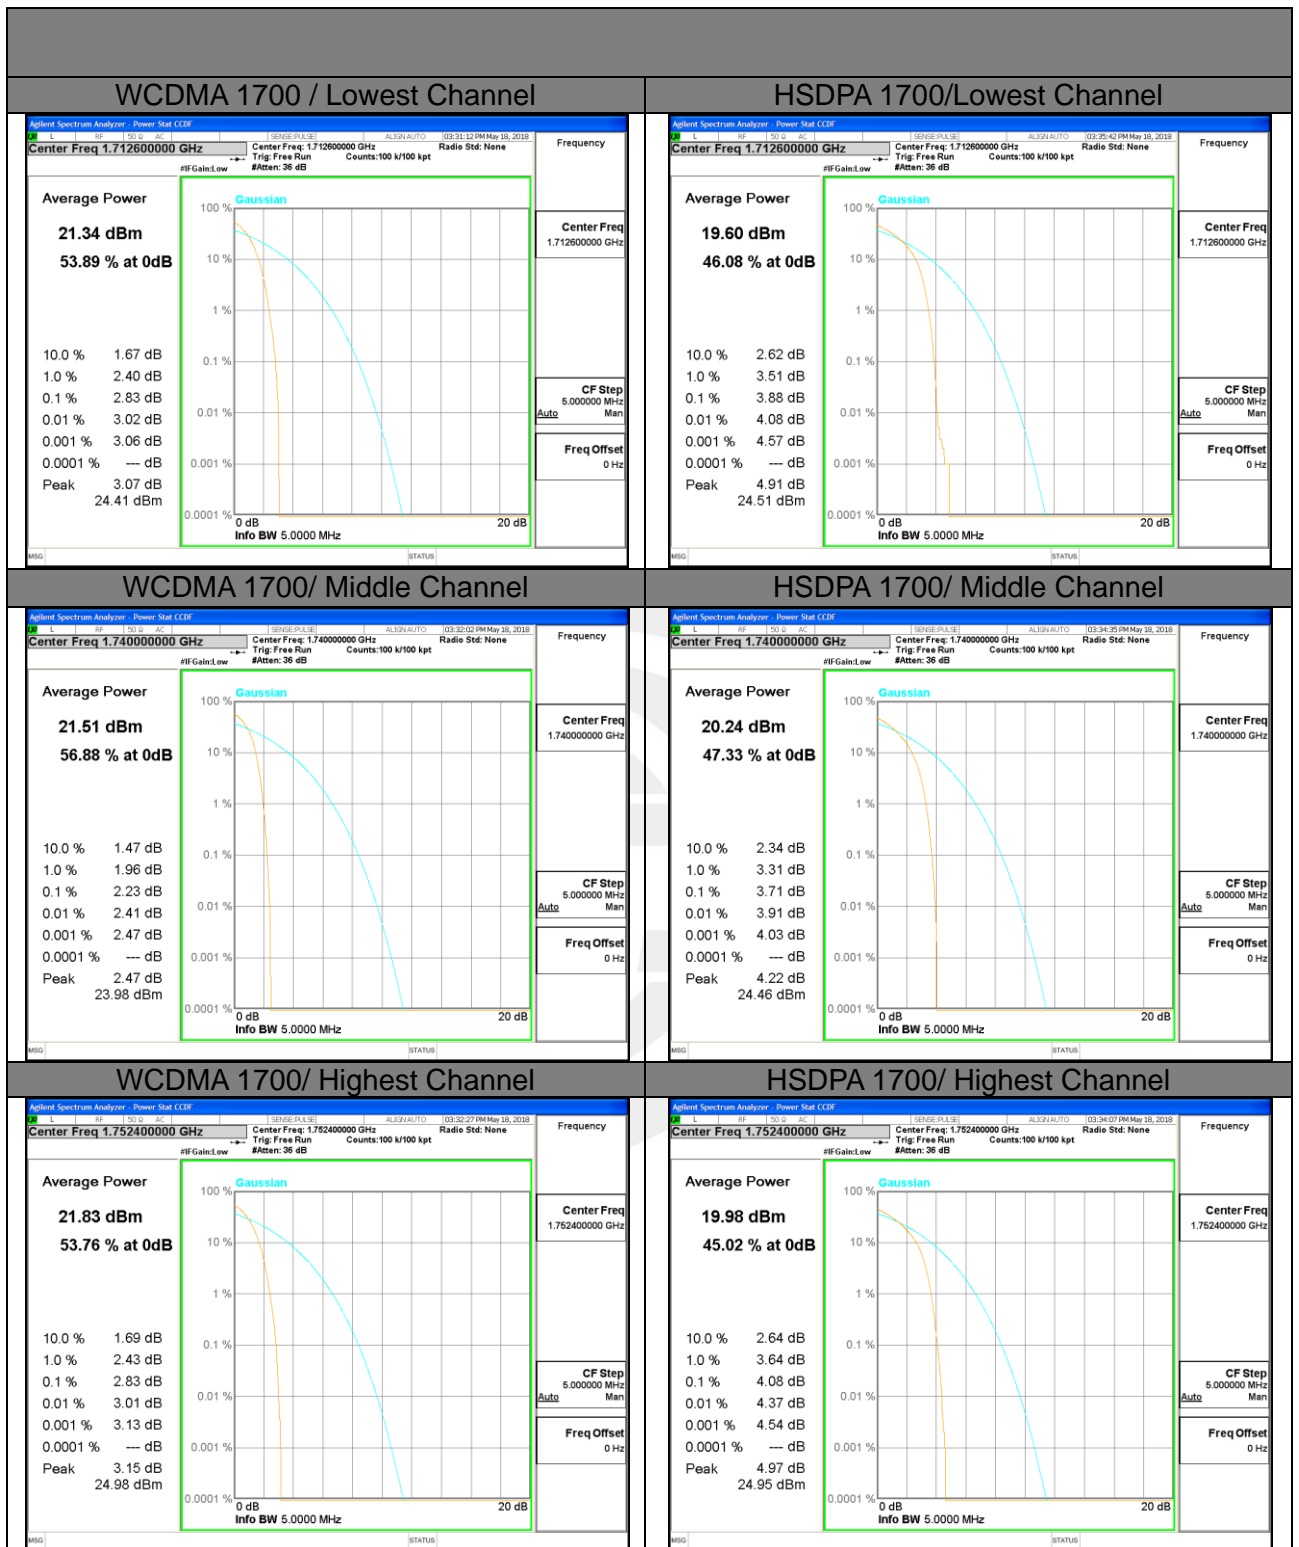

PEAK-TO-AVERAGE RADIO

GSM 850

PCS 1900

WCDMA BAND V

WCDMA BAND II

WCDMA BAND IV

LTE band 2

LTE band 2 /QPSK

Lowest Channel / 20MHz / 1 RB

Lowest Channel / 20MHz / 100 RB

Middle Channel / 20MHz / 1 RB

Middle Channel / 20MHz / 100 RB

Highest Channel / 20MHz / 1 RB

Highest Channel / 20MHz / 100 RB

LTE band 2

LTE band 2 /16-QAM

Lowest Channel / 20MHz / 1 RB

Lowest Channel / 20MHz / 100 RB

Middle Channel / 20MHz / 1 RB

Middle Channel / 20MHz / 100 RB

Highest Channel / 20MHz / 1 RB

Highest Channel / 20MHz / 100 RB

LTE band 4

LTE band 4 /QPSK

LTE band 4

LTE band 7

LTE band 7 /QPSK

Lowest Channel / 20MHz / 1 RB

Lowest Channel / 20MHz / 100 RB

Middle Channel / 20MHz / 1 RB

Middle Channel / 20MHz / 100 RB

Highest Channel / 20MHz / 1 RB