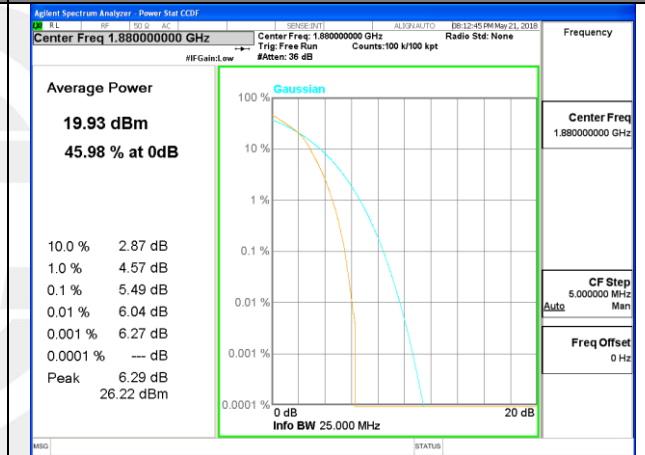

Lowest Channel / 20MHz / 1 RB

Lowest Channel / 20MHz / 100 RB

Middle Channel / 20MHz / 1 RB

Middle Channel / 20MHz / 100 RB

Highest Channel / 20MHz / 1 RB

Highest Channel / 20MHz / 100 RB

LTE band 2

LTE band 2 /16-QAM

Lowest Channel / 20MHz / 1 RB

Lowest Channel / 20MHz / 100 RB

Middle Channel / 20MHz / 1 RB

Middle Channel / 20MHz / 100 RB

Highest Channel / 20MHz / 1 RB

Highest Channel / 20MHz / 100 RB

LTE band 4

LTE band 4 /QPSK

LTE band 4

LTE band 7

LTE band 7 /QPSK

Lowest Channel / 20MHz / 1 RB

Lowest Channel / 20MHz / 100 RB

Middle Channel / 20MHz / 1 RB

Middle Channel / 20MHz / 100 RB

Highest Channel / 20MHz / 1 RB