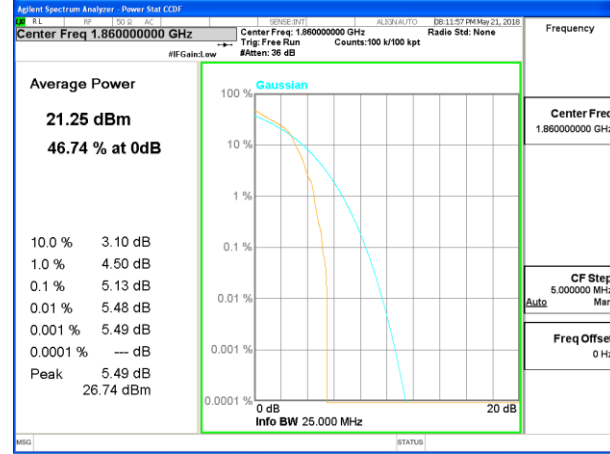

Lowest Channel / 20MHz / 1 RB

Lowest Channel / 20MHz / 100 RB

Middle Channel / 20MHz / 1 RB

Middle Channel / 20MHz / 100 RB

Highest Channel / 20MHz / 1 RB

Highest Channel / 20MHz / 100 RB

LTE band 2

LTE band 2 /16-QAM

Lowest Channel / 20MHz / 1 RB

Lowest Channel / 20MHz / 100 RB

Middle Channel / 20MHz / 1 RB

Middle Channel / 20MHz / 100 RB

Highest Channel / 20MHz / 1 RB

Highest Channel / 20MHz / 100 RB

LTE band 4

LTE band 4 /QPSK