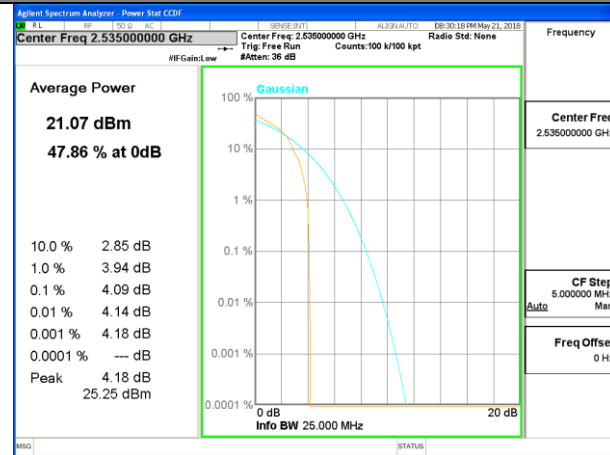

LTE band 4

LTE band 7

LTE band 7 /QPSK

Lowest Channel / 20MHz / 1 RB

Lowest Channel / 20MHz / 100 RB

Middle Channel / 20MHz / 1 RB

Middle Channel / 20MHz / 100 RB

Highest Channel / 20MHz / 1 RB

Highest Channel / 20MHz / 100 RB

LTE band 7

LTE band 7 /16-QAM

Lowest Channel / 20MHz / 1 RB

Lowest Channel / 20MHz / 100 RB

Middle Channel / 20MHz / 1 RB

Middle Channel / 20MHz / 100 RB

Highest Channel / 20MHz / 1 RB

Highest Channel / 20MHz / 100 RB