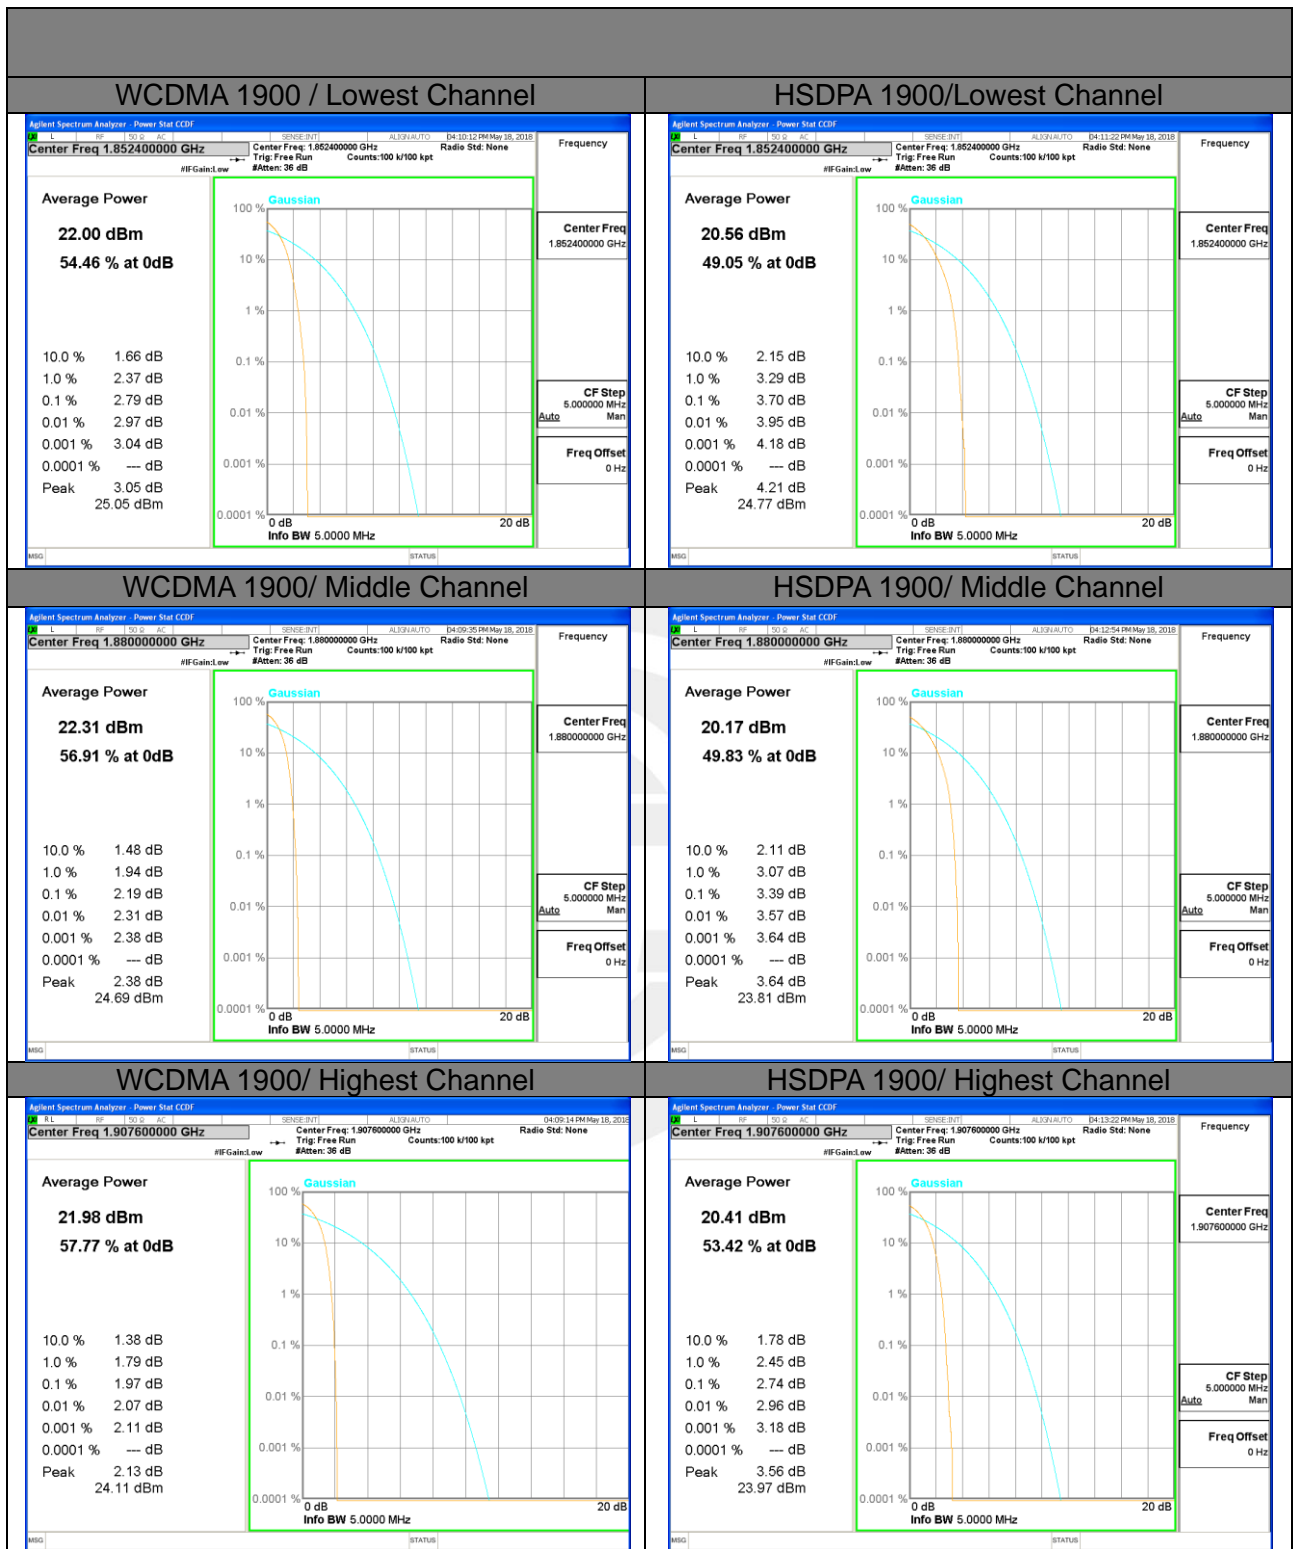

PEAK-TO-AVERAGE RADIO

GSM 850

PCS 1900

WCDMA BAND V

WCDMA BAND II

WCDMA BAND IV

LTE band 2

LTE band 2 /QPSK

Lowest Channel / 20MHz / 1 RB

Lowest Channel / 20MHz / 100 RB

Middle Channel / 20MHz / 1 RB

Middle Channel / 20MHz / 100 RB

Highest Channel / 20MHz / 1 RB

Highest Channel / 20MHz / 100 RB

LTE band 2

LTE band 2 /16-QAM

Lowest Channel / 20MHz / 1 RB

Lowest Channel / 20MHz / 100 RB

Middle Channel / 20MHz / 1 RB

Middle Channel / 20MHz / 100 RB

Highest Channel / 20MHz / 1 RB

Highest Channel / 20MHz / 100 RB

LTE band 4

LTE band 4 /QPSK

LTE band 4

LTE band 7

LTE band 7 /QPSK

Lowest Channel / 20MHz / 1 RB

Lowest Channel / 20MHz / 100 RB

Middle Channel / 20MHz / 1 RB

Middle Channel / 20MHz / 100 RB

Highest Channel / 20MHz / 1 RB