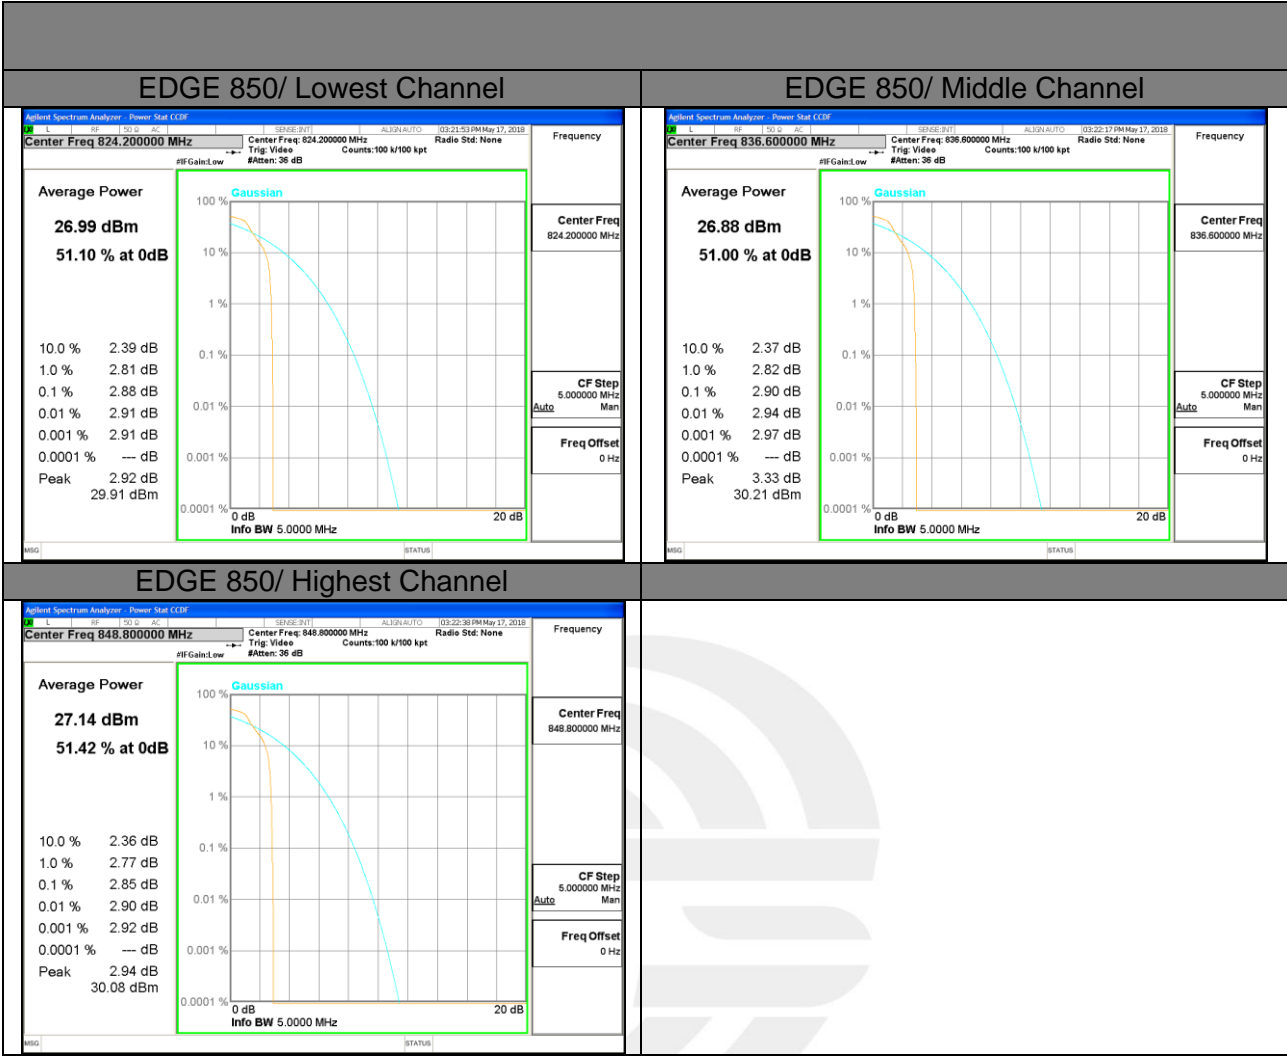

PEAK-TO-AVERAGE RADIO

GSM 850

PCS 1900

WCDMA BAND V

WCDMA BAND II

WCDMA BAND IV

LTE band 2

LTE band 2 /QPSK

Lowest Channel / 20MHz / 1 RB

Lowest Channel / 20MHz / 100 RB

Middle Channel / 20MHz / 1 RB

Middle Channel / 20MHz / 100 RB

Highest Channel / 20MHz / 1 RB

Highest Channel / 20MHz / 100 RB

LTE band 2

LTE band 2 /16-QAM

Lowest Channel / 20MHz / 1 RB

Lowest Channel / 20MHz / 100 RB

Middle Channel / 20MHz / 1 RB

Middle Channel / 20MHz / 100 RB

Highest Channel / 20MHz / 1 RB

Highest Channel / 20MHz / 100 RB

LTE band 4

LTE band 4 /QPSK

Highest Channel / 20MHz / 100 RB