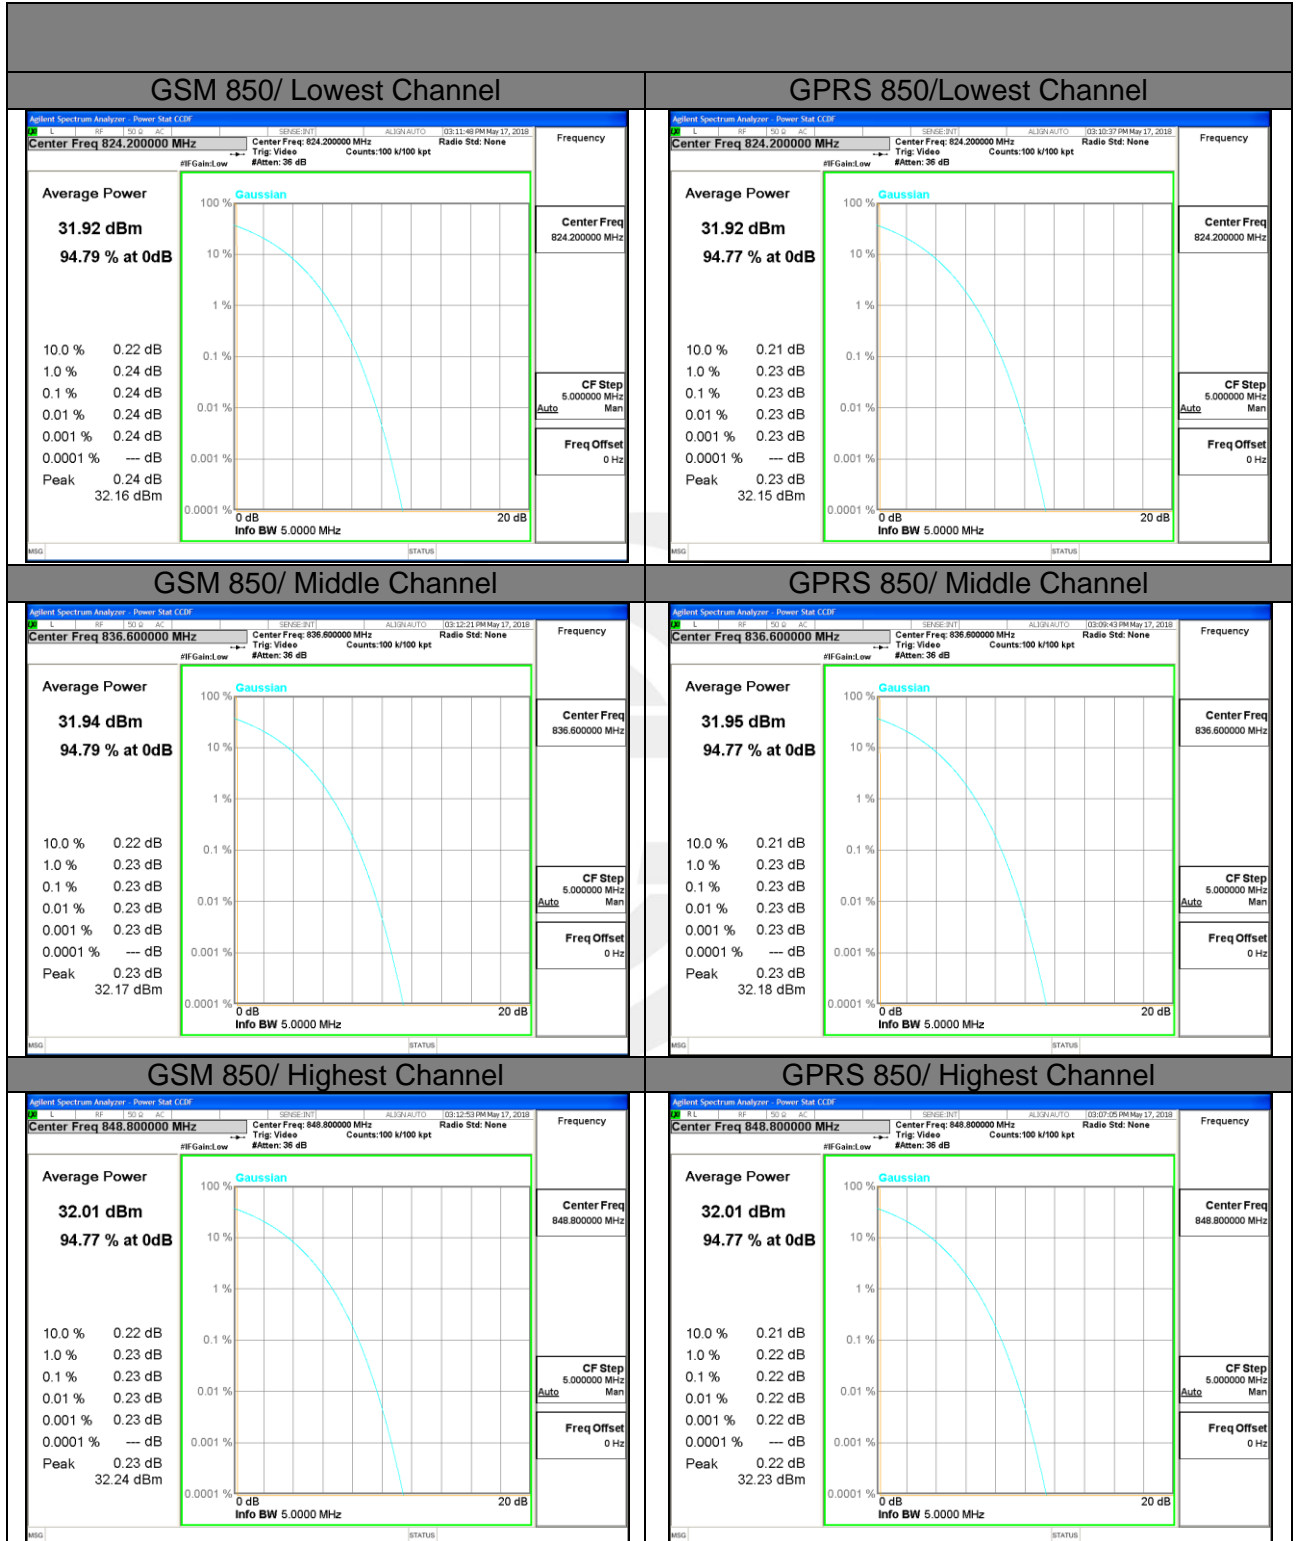

PEAK-TO-AVERAGE RADIO

GSM 850

PCS 1900

WCDMA BAND V

WCDMA BAND II

WCDMA BAND IV

LTE band 2

LTE band 2 /QPSK

Lowest Channel / 20MHz / 1 RB

Lowest Channel / 20MHz / 100 RB

Middle Channel / 20MHz / 1 RB

Middle Channel / 20MHz / 100 RB

Highest Channel / 20MHz / 1 RB

Highest Channel / 20MHz / 100 RB

LTE band 2

LTE band 2 /16-QAM

Lowest Channel / 20MHz / 1 RB

Lowest Channel / 20MHz / 100 RB

Middle Channel / 20MHz / 1 RB

Middle Channel / 20MHz / 100 RB

Highest Channel / 20MHz / 1 RB

Highest Channel / 20MHz / 100 RB

LTE band 4

LTE band 4 /QPSK

LTE band 4

LTE band 7

LTE band 7 /QPSK

Lowest Channel / 20MHz / 1 RB

Lowest Channel / 20MHz / 100 RB

Middle Channel / 20MHz / 1 RB

Middle Channel / 20MHz / 100 RB

Highest Channel / 20MHz / 1 RB