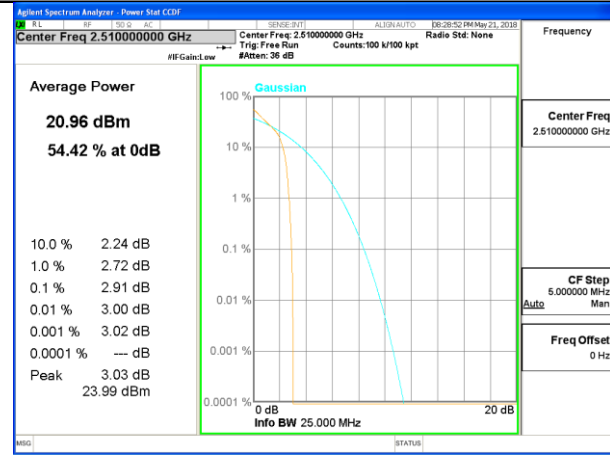

Lowest Channel / 20MHz / 1 RB

Lowest Channel / 20MHz / 100 RB

Middle Channel / 20MHz / 1 RB

Middle Channel / 20MHz / 100 RB

Highest Channel / 20MHz / 1 RB

Highest Channel / 20MHz / 100 RB

LTE band 4

LTE band 4 /QPSK

LTE band 4

LTE band 7

LTE band 7 /QPSK

Lowest Channel / 20MHz / 1 RB

Lowest Channel / 20MHz / 100 RB

Middle Channel / 20MHz / 1 RB

Middle Channel / 20MHz / 100 RB

Highest Channel / 20MHz / 1 RB

Highest Channel / 20MHz / 100 RB

LTE band 7

LTE band 7 /16-QAM

Lowest Channel / 20MHz / 1 RB

Lowest Channel / 20MHz / 100 RB

Middle Channel / 20MHz / 1 RB

Middle Channel / 20MHz / 100 RB

Highest Channel / 20MHz / 1 RB

Highest Channel / 20MHz / 100 RB