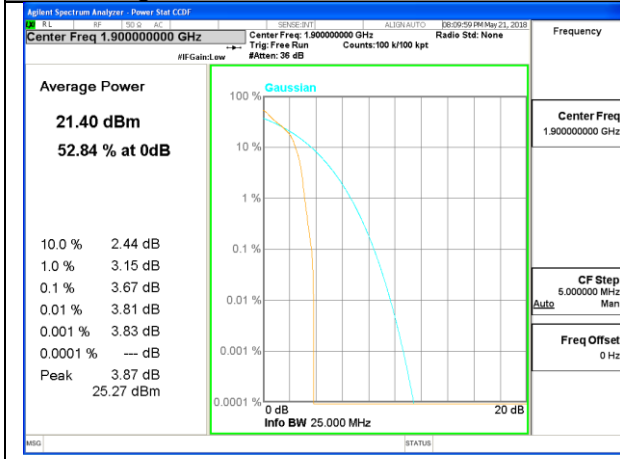

Lowest Channel / 20MHz / 1 RB

Lowest Channel / 20MHz / 100 RB

Middle Channel / 20MHz / 1 RB

Middle Channel / 20MHz / 100 RB

Highest Channel / 20MHz / 1 RB

Highest Channel / 20MHz / 100 RB

LTE band 2

LTE band 2 /16-QAM

Lowest Channel / 20MHz / 1 RB

Lowest Channel / 20MHz / 100 RB

Middle Channel / 20MHz / 1 RB

Middle Channel / 20MHz / 100 RB

Highest Channel / 20MHz / 1 RB

Highest Channel / 20MHz / 100 RB

LTE band 4

LTE band 4 /QPSK

LTE band 4

LTE band 7

LTE band 7 /QPSK

Lowest Channel / 20MHz / 1 RB

Lowest Channel / 20MHz / 100 RB

Middle Channel / 20MHz / 1 RB

Middle Channel / 20MHz / 100 RB

Highest Channel / 20MHz / 1 RB