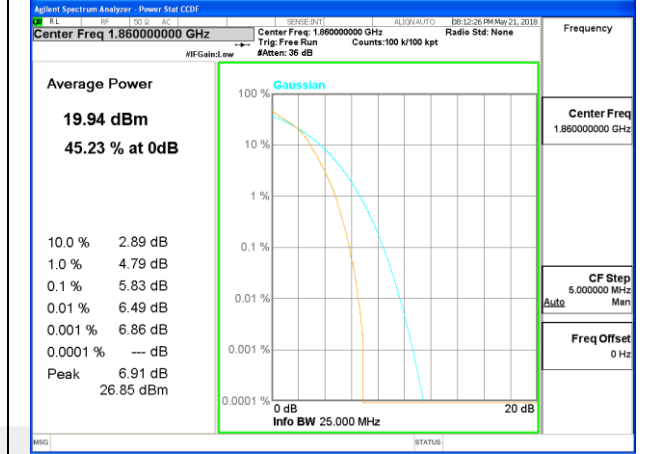

Lowest Channel / 20MHz / 1 RB

Lowest Channel / 20MHz / 100 RB

Middle Channel / 20MHz / 1 RB

Middle Channel / 20MHz / 100 RB

Highest Channel / 20MHz / 1 RB

Highest Channel / 20MHz / 100 RB

LTE band 2

LTE band 2 /16-QAM

Lowest Channel / 20MHz / 1 RB

Lowest Channel / 20MHz / 100 RB

Middle Channel / 20MHz / 1 RB

Middle Channel / 20MHz / 100 RB

Highest Channel / 20MHz / 1 RB

Highest Channel / 20MHz / 100 RB

LTE band 4

LTE band 4 /QPSK