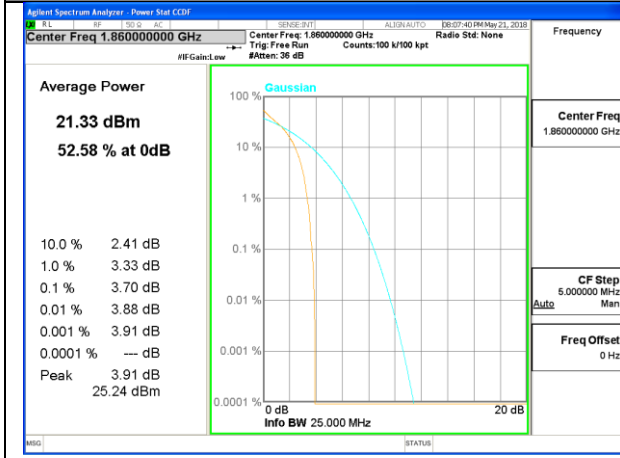

PEAK-TO-AVERAGE RADIO

GSM 850

PCS 1900

WCDMA BAND V

WCDMA BAND II

WCDMA BAND IV

LTE band 2

LTE band 2 /QPSK

Lowest Channel / 20MHz / 1 RB

Lowest Channel / 20MHz / 100 RB

Middle Channel / 20MHz / 1 RB

Middle Channel / 20MHz / 100 RB

Highest Channel / 20MHz / 1 RB

Highest Channel / 20MHz / 100 RB

LTE band 2

LTE band 2 /16-QAM

Lowest Channel / 20MHz / 1 RB

Lowest Channel / 20MHz / 100 RB

Middle Channel / 20MHz / 1 RB

Middle Channel / 20MHz / 100 RB

Highest Channel / 20MHz / 1 RB

Highest Channel / 20MHz / 100 RB

LTE band 4

LTE band 4 /QPSK

Highest Channel / 20MHz / 100 RB