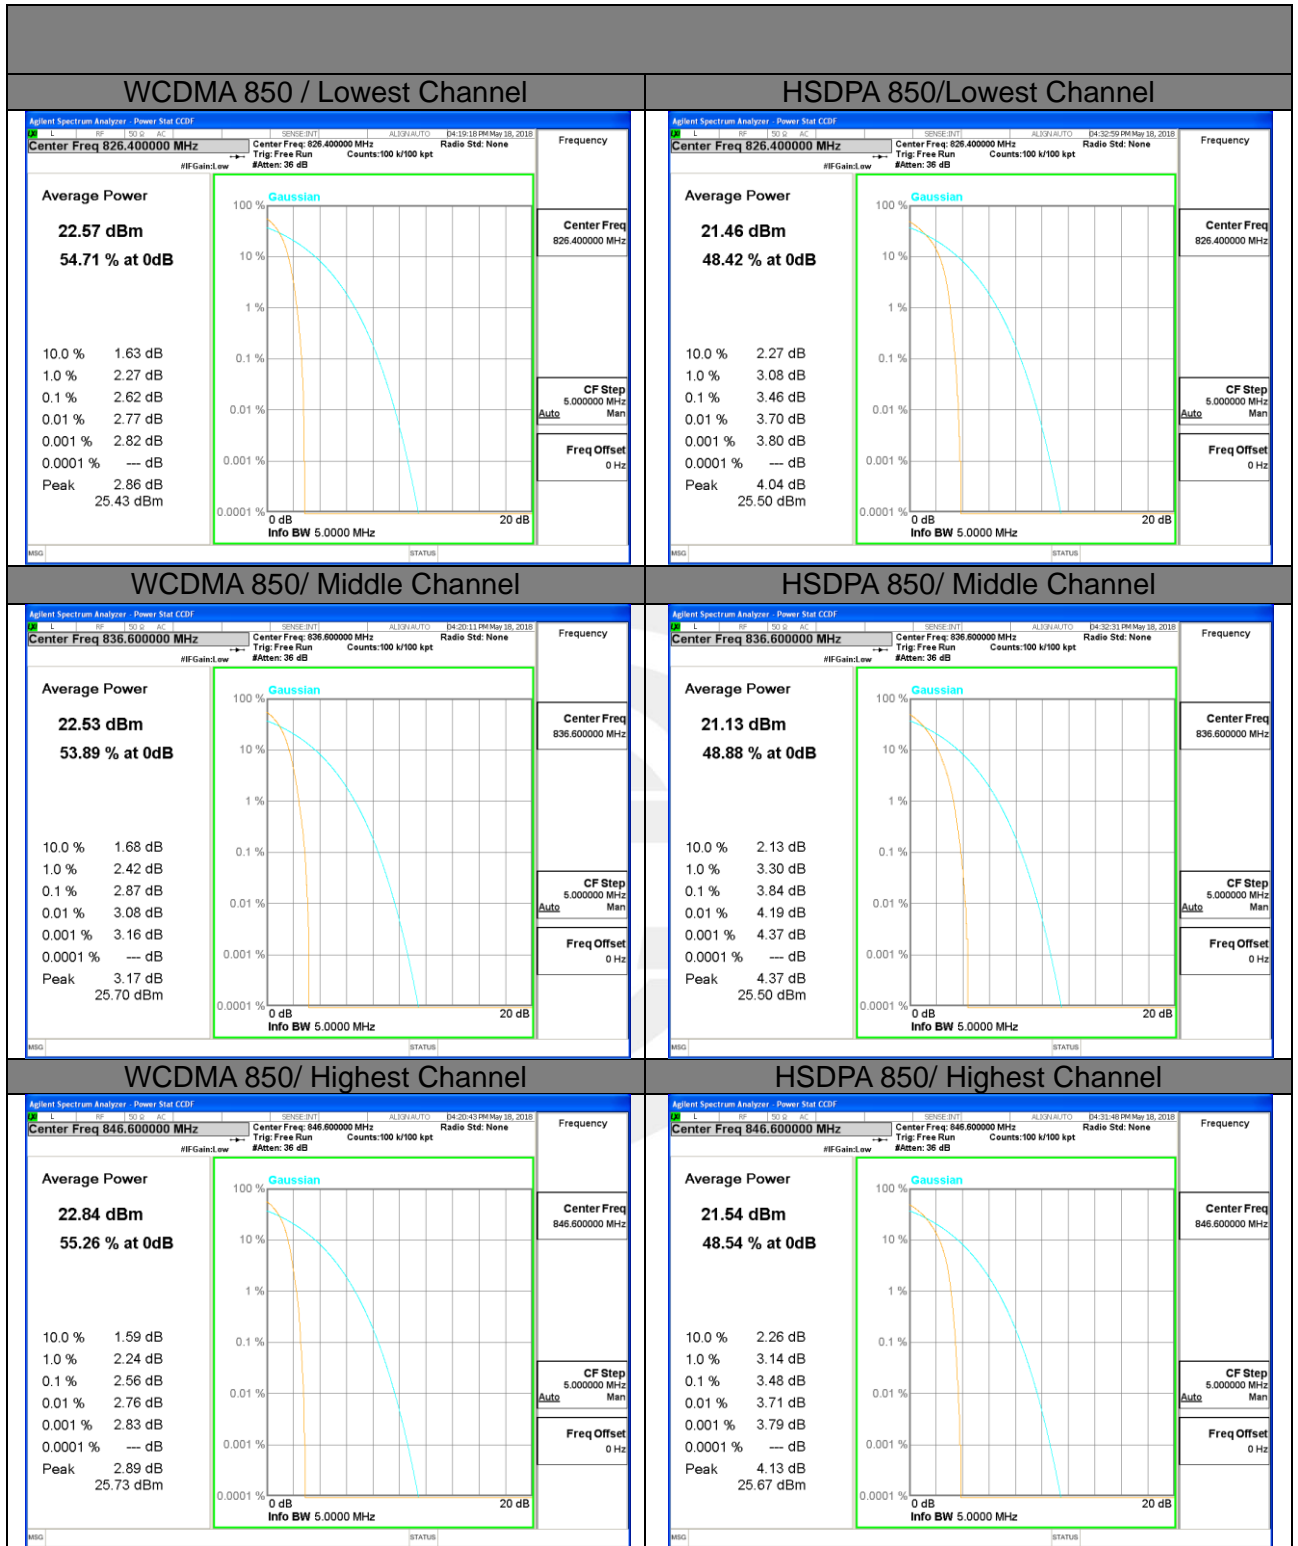

PEAK-TO-AVERAGE RADIO

GSM 850

PCS 1900

WCDMA BAND V

WCDMA BAND II

WCDMA BAND IV

LTE band 2

LTE band 2 /QPSK

Lowest Channel / 20MHz / 1 RB

Lowest Channel / 20MHz / 100 RB

Middle Channel / 20MHz / 1 RB

Middle Channel / 20MHz / 100 RB

Highest Channel / 20MHz / 1 RB

Highest Channel / 20MHz / 100 RB

LTE band 2

LTE band 2 /16-QAM

Lowest Channel / 20MHz / 1 RB

Lowest Channel / 20MHz / 100 RB

Middle Channel / 20MHz / 1 RB

Middle Channel / 20MHz / 100 RB

Highest Channel / 20MHz / 1 RB

Highest Channel / 20MHz / 100 RB

LTE band 4

LTE band 4 /QPSK

LTE band 4

LTE band 7

LTE band 7 /QPSK

Lowest Channel / 20MHz / 1 RB

Lowest Channel / 20MHz / 100 RB

Middle Channel / 20MHz / 1 RB

Middle Channel / 20MHz / 100 RB

Highest Channel / 20MHz / 1 RB