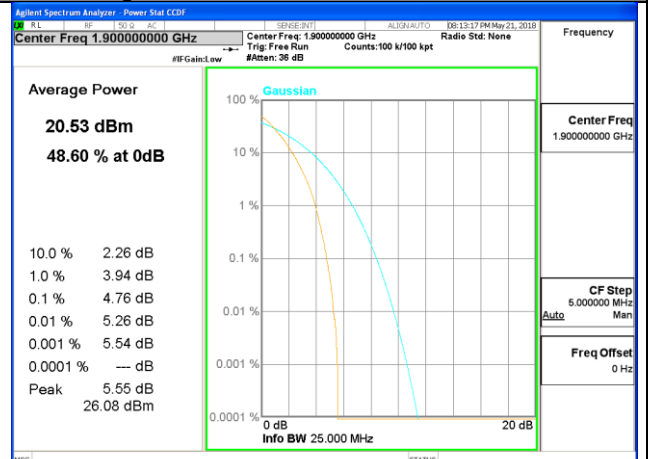

Lowest Channel / 20MHz / 1 RB

Lowest Channel / 20MHz / 100 RB

Middle Channel / 20MHz / 1 RB

Middle Channel / 20MHz / 100 RB

Highest Channel / 20MHz / 1 RB

Highest Channel / 20MHz / 100 RB

LTE band 2

LTE band 2 /16-QAM

Lowest Channel / 20MHz / 1 RB

Lowest Channel / 20MHz / 100 RB

Middle Channel / 20MHz / 1 RB

Middle Channel / 20MHz / 100 RB

Highest Channel / 20MHz / 1 RB

Highest Channel / 20MHz / 100 RB

LTE band 4

LTE band 4 /QPSK

LTE band 4

LTE band 7

LTE band 7 /QPSK

Lowest Channel / 20MHz / 1 RB

Lowest Channel / 20MHz / 100 RB

Middle Channel / 20MHz / 1 RB

Middle Channel / 20MHz / 100 RB

Highest Channel / 20MHz / 1 RB