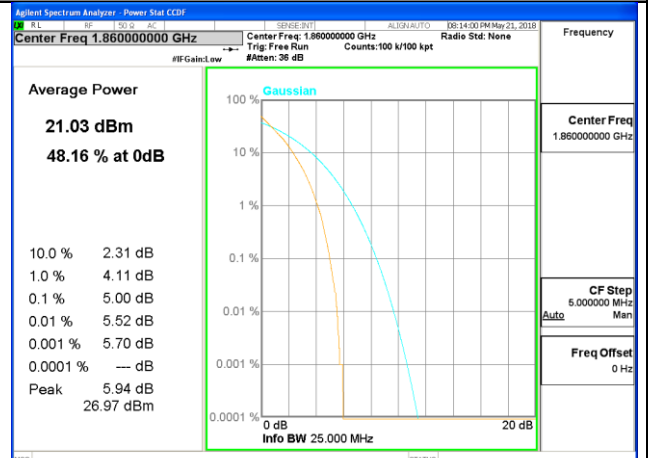

PEAK-TO-AVERAGE RADIO

GSM 850

PCS 1900

WCDMA BAND V

WCDMA BAND II

WCDMA BAND IV

LTE band 2

LTE band 2 /QPSK

Lowest Channel / 20MHz / 1 RB

Lowest Channel / 20MHz / 100 RB

Middle Channel / 20MHz / 1 RB

Middle Channel / 20MHz / 100 RB

Highest Channel / 20MHz / 1 RB

Highest Channel / 20MHz / 100 RB

LTE band 2

LTE band 2 /16-QAM

Lowest Channel / 20MHz / 1 RB

Lowest Channel / 20MHz / 100 RB

Middle Channel / 20MHz / 1 RB

Middle Channel / 20MHz / 100 RB

Highest Channel / 20MHz / 1 RB

Highest Channel / 20MHz / 100 RB

LTE band 4

LTE band 4 /QPSK