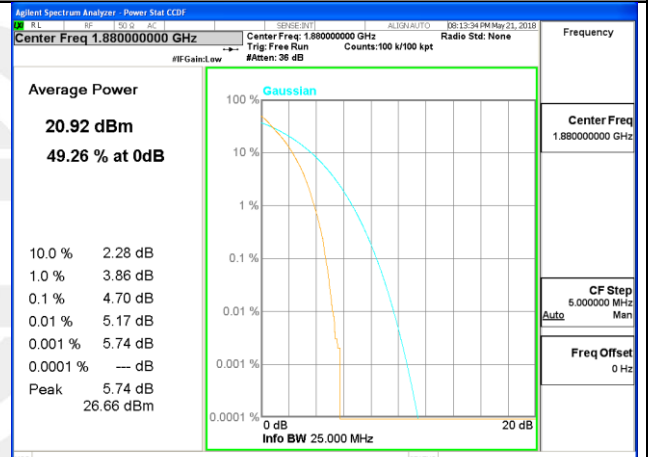

Lowest Channel / 20MHz / 1 RB

Lowest Channel / 20MHz / 100 RB

Middle Channel / 20MHz / 1 RB

Middle Channel / 20MHz / 100 RB

Highest Channel / 20MHz / 1 RB

Highest Channel / 20MHz / 100 RB

LTE band 2

LTE band 2 /16-QAM

Lowest Channel / 20MHz / 1 RB

Lowest Channel / 20MHz / 100 RB

Middle Channel / 20MHz / 1 RB

Middle Channel / 20MHz / 100 RB

Highest Channel / 20MHz / 1 RB

Highest Channel / 20MHz / 100 RB

LTE band 4

LTE band 4 /QPSK