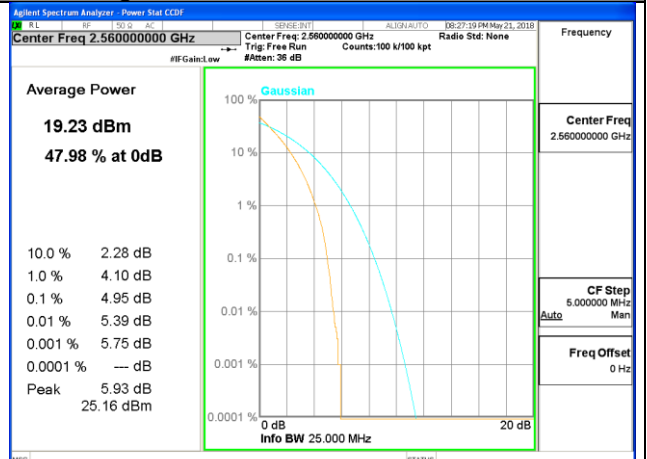

Lowest Channel / 20MHz / 1 RB

Lowest Channel / 20MHz / 100 RB

Middle Channel / 20MHz / 1 RB

Middle Channel / 20MHz / 100 RB

Highest Channel / 20MHz / 1 RB

Highest Channel / 20MHz / 100 RB

LTE band 4

LTE band 4 /QPSK

LTE band 4

LTE band 7

LTE band 7 /QPSK

Lowest Channel / 20MHz / 1 RB

Lowest Channel / 20MHz / 100 RB

Middle Channel / 20MHz / 1 RB

Middle Channel / 20MHz / 100 RB

Highest Channel / 20MHz / 1 RB

Highest Channel / 20MHz / 100 RB

LTE band 7

LTE band 7 /16-QAM

Lowest Channel / 20MHz / 1 RB

Lowest Channel / 20MHz / 100 RB

Middle Channel / 20MHz / 1 RB

Middle Channel / 20MHz / 100 RB

Highest Channel / 20MHz / 1 RB

Highest Channel / 20MHz / 100 RB