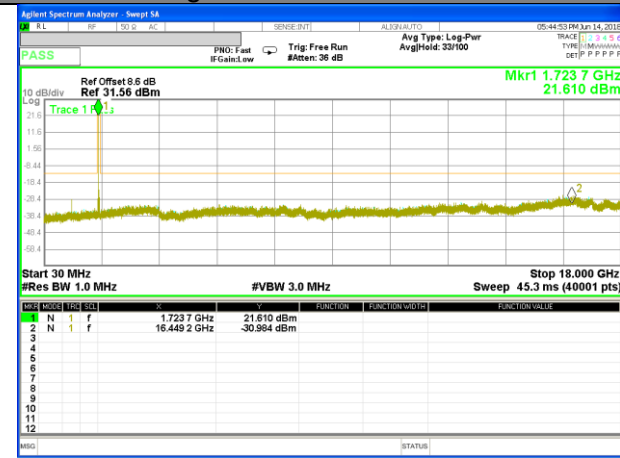

Highest Channel / 16QAM

LTE BAND 4

LTE Band 4 / 5MHz /Emission

Lowest Channel / QPSK

Lowest Channel / 16QAM

Middle Channel / QPSK

Middle Channel / 16QAM

Highest Channel / QPSK

Highest Channel / 16QAM

LTE BAND 4

LTE Band 4 / 10MHz /Emission

Lowest Channel / QPSK

Lowest Channel / 16QAM

Middle Channel / QPSK

Middle Channel / 16QAM

Highest Channel / QPSK

Highest Channel / 16QAM

LTE BAND 4

LTE Band 4 / 15MHz /Emission

Lowest Channel / QPSK

Lowest Channel / 16QAM

Middle Channel / QPSK

Middle Channel / 16QAM

Highest Channel / QPSK