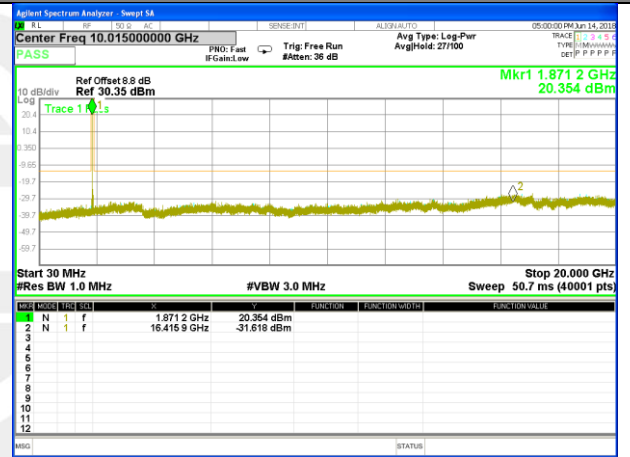

Highest Channel / 16QAM

LTE BAND 2

LTE Band 2 / 10MHz /Emission

Lowest Channel / QPSK

Lowest Channel / 16QAM

Middle Channel / QPSK

Middle Channel / 16QAM

Highest Channel / QPSK

Highest Channel / 16QAM

LTE BAND 2

LTE Band 2 / 15MHz /Emission

Lowest Channel / QPSK

Lowest Channel / 16QAM

Middle Channel / QPSK

Middle Channel / 16QAM

Highest Channel / QPSK

Highest Channel / 16QAM

LTE BAND 2

LTE Band 2 / 20MHz /Emission

Lowest Channel / QPSK

Lowest Channel / 16QAM

Middle Channel / QPSK

Middle Channel / 16QAM

Highest Channel / QPSK