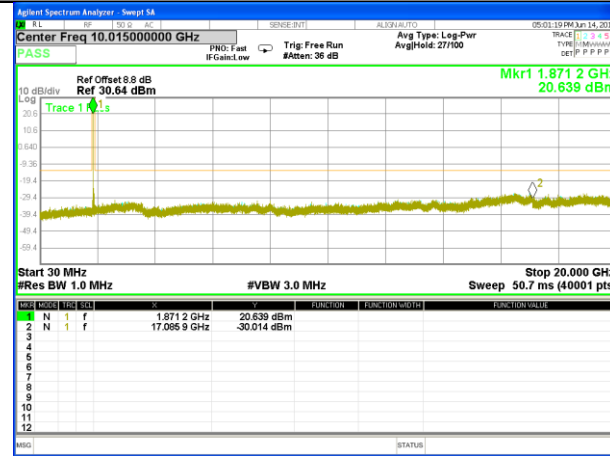

Highest Channel / 16QAM

LTE BAND 2

LTE Band 2 / 10MHz /Emission

Lowest Channel / QPSK

Lowest Channel / 16QAM

Middle Channel / QPSK

Middle Channel / 16QAM

Highest Channel / QPSK

Highest Channel / 16QAM

LTE BAND 2

LTE Band 2 / 15MHz /Emission

Lowest Channel / QPSK

Lowest Channel / 16QAM

Middle Channel / QPSK

Middle Channel / 16QAM

Highest Channel / QPSK

Highest Channel / 16QAM

LTE BAND 2

LTE Band 2 / 20MHz /Emission

Lowest Channel / QPSK

Lowest Channel / 16QAM

Middle Channel / QPSK

Middle Channel / 16QAM

Highest Channel / QPSK

Highest Channel / 16QAM

LTE BAND 4

LTE Band 4 / 1.4MHz /Emission

Lowest Channel / QPSK

Lowest Channel / 16QAM

Middle Channel / QPSK

Middle Channel / 16QAM

Highest Channel / QPSK