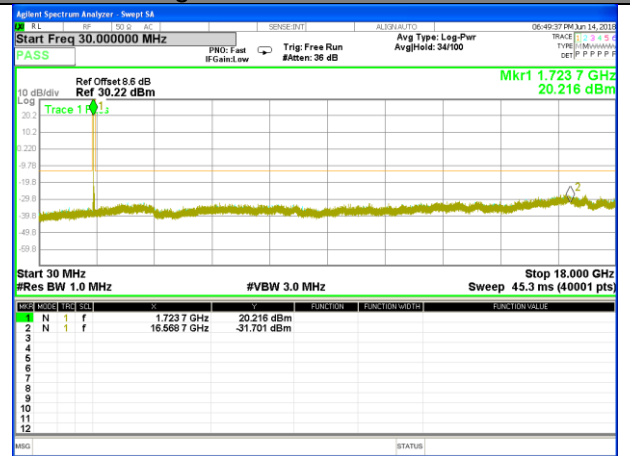

Highest Channel / 16QAM

LTE BAND 2

LTE Band 2 / 20MHz /Emission

Lowest Channel / QPSK

Lowest Channel / 16QAM

Middle Channel / QPSK

Middle Channel / 16QAM

Highest Channel / QPSK

Highest Channel / 16QAM

LTE BAND 4

LTE Band 4 / 1.4MHz /Emission

Lowest Channel / QPSK

Lowest Channel / 16QAM

Middle Channel / QPSK

Middle Channel / 16QAM

Highest Channel / QPSK

Highest Channel / 16QAM

LTE BAND 4

LTE Band 4 / 3MHz /Emission

Lowest Channel / QPSK

Lowest Channel / 16QAM

Middle Channel / QPSK

Middle Channel / 16QAM

Highest Channel / QPSK