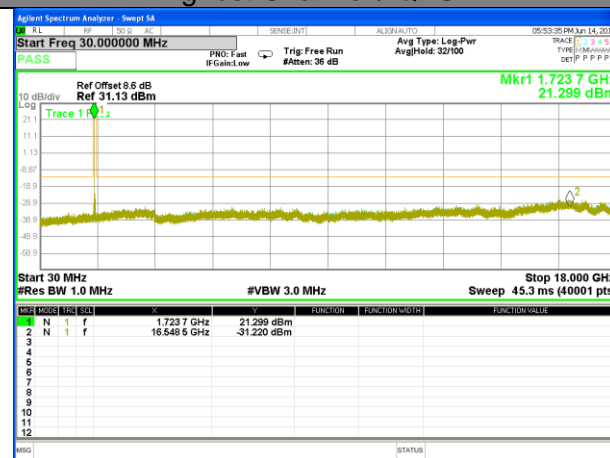

Highest Channel / 16QAM

LTE BAND 4

LTE Band 4 / 15MHz /Emission

Lowest Channel / QPSK

Lowest Channel / 16QAM

Middle Channel / QPSK

Middle Channel / 16QAM

Highest Channel / QPSK

Highest Channel / 16QAM

LTE BAND 4

LTE Band 4 / 20MHz /Emission

Lowest Channel / QPSK

Lowest Channel / 16QAM

Middle Channel / QPSK

Middle Channel / 16QAM

Highest Channel / QPSK

Highest Channel / 16QAM

LTE BAND 7

LTE Band 7 / 5MHz /Emission

Lowest Channel / QPSK

Lowest Channel / 16QAM

Middle Channel / QPSK

Middle Channel / 16QAM

Highest Channel / QPSK