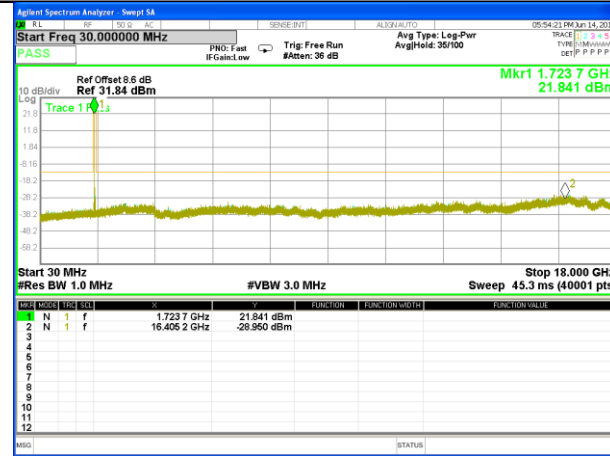

Highest Channel / 16QAM

LTE BAND 2

LTE Band 2 / 20MHz /Emission

Lowest Channel / QPSK

Lowest Channel / 16QAM

Middle Channel / QPSK

Middle Channel / 16QAM

Highest Channel / QPSK

Highest Channel / 16QAM

LTE BAND 4

LTE Band 4 / 1.4MHz /Emission

Lowest Channel / QPSK

Lowest Channel / 16QAM

Middle Channel / QPSK

Middle Channel / 16QAM

Highest Channel / QPSK

Highest Channel / 16QAM

LTE BAND 4

LTE Band 4 / 3MHz /Emission

Lowest Channel / QPSK

Lowest Channel / 16QAM

Middle Channel / QPSK

Middle Channel / 16QAM

Highest Channel / QPSK