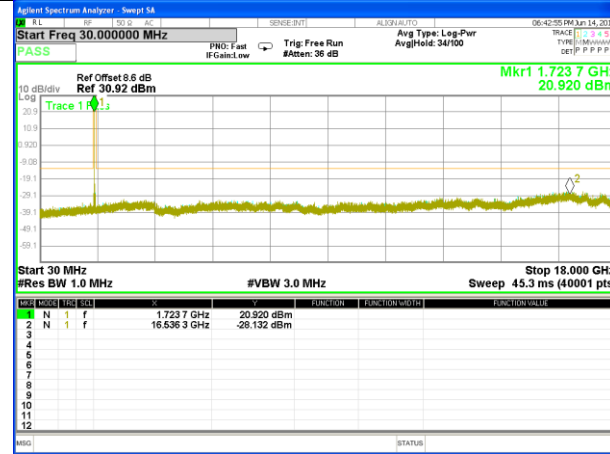

Highest Channel / 16QAM

LTE BAND 2

LTE Band 2 / 20MHz /Emission

Lowest Channel / QPSK

Lowest Channel / 16QAM

Middle Channel / QPSK

Middle Channel / 16QAM

Highest Channel / QPSK

Highest Channel / 16QAM

LTE BAND 4

LTE Band 4 / 1.4MHz /Emission

Lowest Channel / QPSK

Lowest Channel / 16QAM

Middle Channel / QPSK

Middle Channel / 16QAM

Highest Channel / QPSK

Highest Channel / 16QAM

LTE BAND 4

LTE Band 4 / 3MHz /Emission

Lowest Channel / QPSK

Lowest Channel / 16QAM

Middle Channel / QPSK

Middle Channel / 16QAM

Highest Channel / QPSK