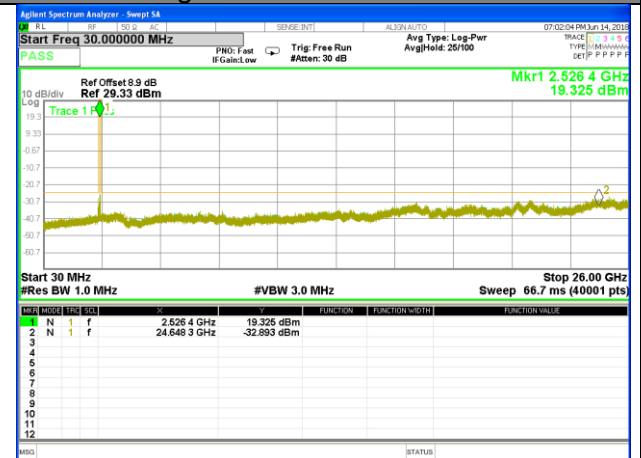

Highest Channel / 16QAM

LTE BAND 4

LTE Band 4 / 20MHz /Emission

Lowest Channel / QPSK

Lowest Channel / 16QAM

Middle Channel / QPSK

Middle Channel / 16QAM

Highest Channel / QPSK

Highest Channel / 16QAM

LTE BAND 7

LTE Band 7 / 5MHz /Emission

Lowest Channel / QPSK

Lowest Channel / 16QAM

Middle Channel / QPSK

Middle Channel / 16QAM

Highest Channel / QPSK

Highest Channel / 16QAM

LTE BAND 7

LTE Band 7 / 10MHz /Emission

Lowest Channel / QPSK

Lowest Channel / 16QAM

Middle Channel / QPSK

Middle Channel / 16QAM

Highest Channel / QPSK