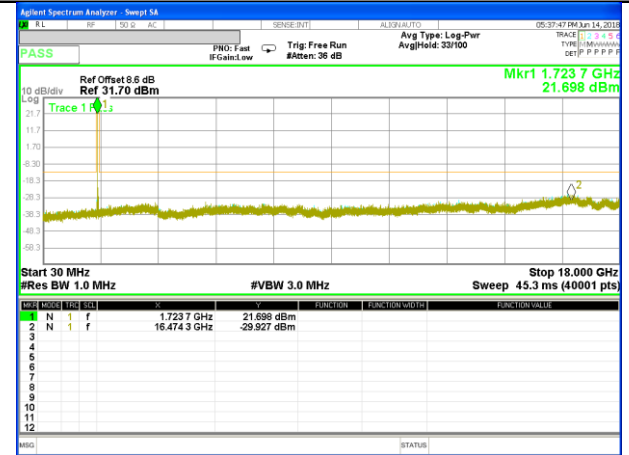

Highest Channel / 16QAM

LTE BAND 4

LTE Band 4 / 10MHz /Emission

Lowest Channel / QPSK

Lowest Channel / 16QAM

Middle Channel / QPSK

Middle Channel / 16QAM

Highest Channel / QPSK

Highest Channel / 16QAM

LTE BAND 4

LTE Band 4 / 15MHz /Emission

Lowest Channel / QPSK

Lowest Channel / 16QAM

Middle Channel / QPSK

Middle Channel / 16QAM

Highest Channel / QPSK

Highest Channel / 16QAM

LTE BAND 4

LTE Band 4 / 20MHz /Emission

Lowest Channel / QPSK

Lowest Channel / 16QAM

Middle Channel / QPSK

Middle Channel / 16QAM

Highest Channel / QPSK