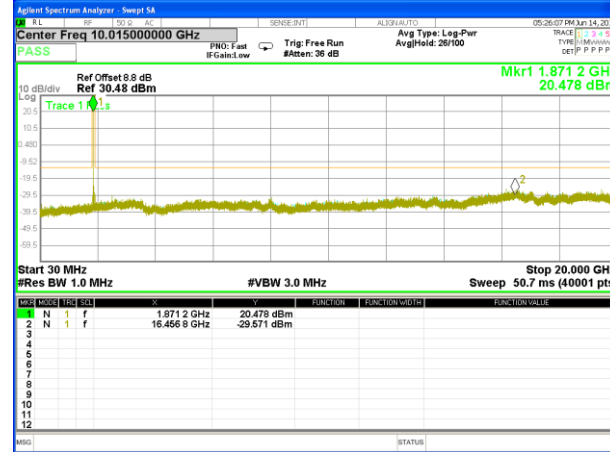

CONDUCTED SPURIOUS EMISSION

LTE BAND 2

LTE Band 2 / 1.4MHz /Emission

Lowest Channel / QPSK

Lowest Channel / 16QAM

Middle Channel / QPSK

Middle Channel / 16QAM

Highest Channel / QPSK

Highest Channel / 16QAM

LTE BAND 2

LTE Band 2 / 3MHz /Emission

Lowest Channel / QPSK

Lowest Channel / 16QAM

Middle Channel / QPSK

Middle Channel / 16QAM

Highest Channel / QPSK

Highest Channel / 16QAM

LTE BAND 2

LTE Band 2 / 5MHz /Emission

Lowest Channel / QPSK

Lowest Channel / 16QAM

Middle Channel / QPSK

Middle Channel / 16QAM

Highest Channel / QPSK