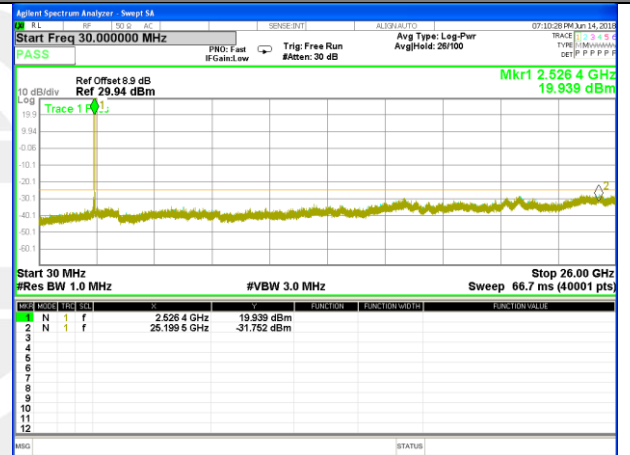

Highest Channel / 16QAM

LTE BAND 7

LTE Band 7 / 10MHz /Emission

Lowest Channel / QPSK

Lowest Channel / 16QAM

Middle Channel / QPSK

Middle Channel / 16QAM

Highest Channel / QPSK

Highest Channel / 16QAM

LTE BAND 7

LTE Band 7 / 15MHz /Emission

Lowest Channel / QPSK

Lowest Channel / 16QAM

Middle Channel / QPSK

Middle Channel / 16QAM

Highest Channel / QPSK

Highest Channel / 16QAM

LTE BAND 7

LTE Band 7 / 20MHz /Emission

Lowest Channel / QPSK

Lowest Channel / 16QAM

Middle Channel / QPSK

Middle Channel / 16QAM

Highest Channel / QPSK