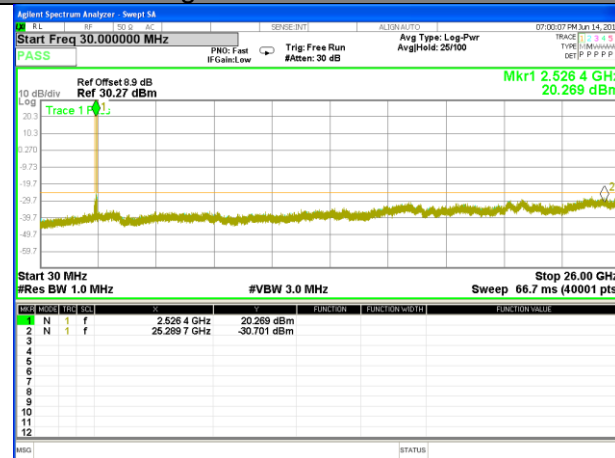

Highest Channel / 16QAM

LTE BAND 4

LTE Band 4 / 20MHz /Emission

Lowest Channel / QPSK

Lowest Channel / 16QAM

Middle Channel / QPSK

Middle Channel / 16QAM

Highest Channel / QPSK

Highest Channel / 16QAM

LTE BAND 7

LTE Band 7 / 5MHz /Emission

Lowest Channel / QPSK

Lowest Channel / 16QAM

Middle Channel / QPSK

Middle Channel / 16QAM

Highest Channel / QPSK

Highest Channel / 16QAM

LTE BAND 7

LTE Band 7 / 10MHz /Emission

Lowest Channel / QPSK

Lowest Channel / 16QAM

Middle Channel / QPSK

Middle Channel / 16QAM

Highest Channel / QPSK