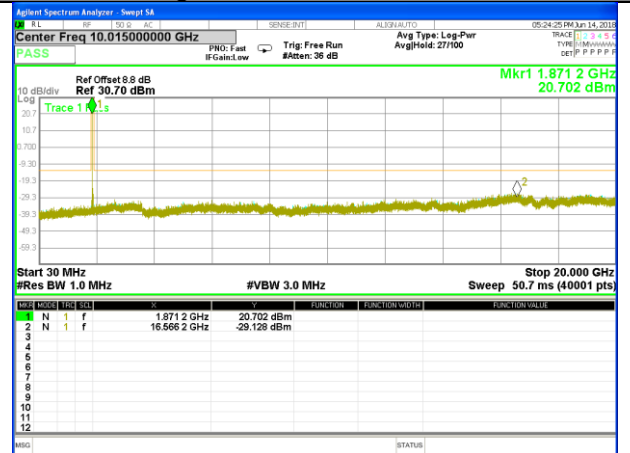

CONDUCTED SPURIOUS EMISSION

LTE BAND 2

LTE Band 2 / 1.4MHz /Emission

Lowest Channel / QPSK

Lowest Channel / 16QAM

Middle Channel / QPSK

Middle Channel / 16QAM

Highest Channel / QPSK

Highest Channel / 16QAM

LTE BAND 2

LTE Band 2 / 3MHz /Emission

Lowest Channel / QPSK

Lowest Channel / 16QAM

Middle Channel / QPSK

Middle Channel / 16QAM

Highest Channel / QPSK

Highest Channel / 16QAM

LTE BAND 2

LTE Band 2 / 5MHz /Emission

Lowest Channel / QPSK

Lowest Channel / 16QAM

Middle Channel / QPSK

Middle Channel / 16QAM

Highest Channel / QPSK