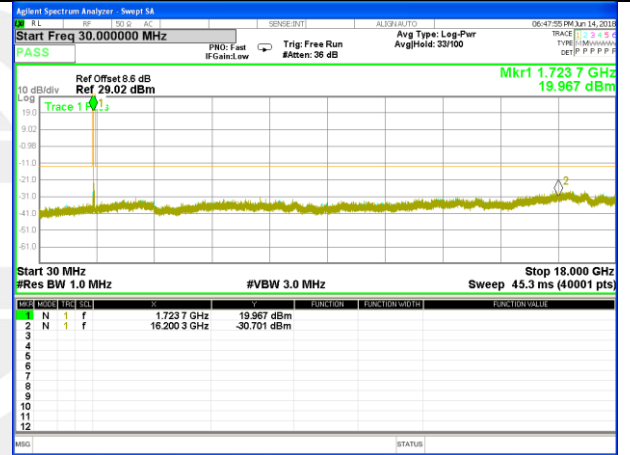

Highest Channel / 16QAM

LTE BAND 2

LTE Band 2 / 20MHz /Emission

Lowest Channel / QPSK

Lowest Channel / 16QAM

Middle Channel / QPSK

Middle Channel / 16QAM

Highest Channel / QPSK

Highest Channel / 16QAM

LTE BAND 4

LTE Band 4 / 1.4MHz /Emission

Lowest Channel / QPSK

Lowest Channel / 16QAM

Middle Channel / QPSK

Middle Channel / 16QAM

Highest Channel / QPSK

Highest Channel / 16QAM

LTE BAND 4

LTE Band 4 / 3MHz /Emission

Lowest Channel / QPSK

Lowest Channel / 16QAM

Middle Channel / QPSK

Middle Channel / 16QAM

Highest Channel / QPSK