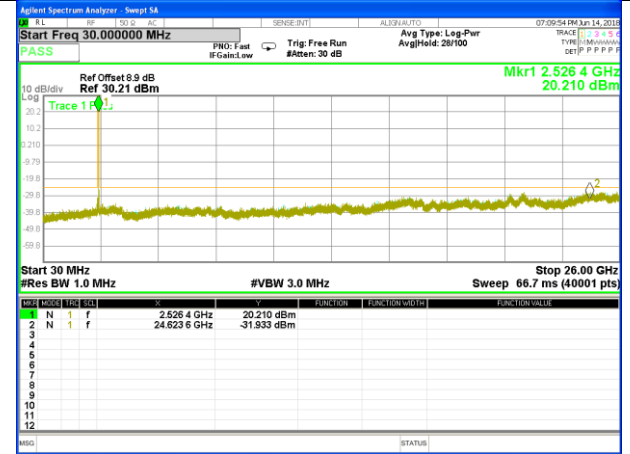

Highest Channel / 16QAM

LTE BAND 7

LTE Band 7 / 10MHz /Emission

Lowest Channel / QPSK

Lowest Channel / 16QAM

Middle Channel / QPSK

Middle Channel / 16QAM

Highest Channel / QPSK

Highest Channel / 16QAM

LTE BAND 7

LTE Band 7 / 15MHz /Emission

Lowest Channel / QPSK

Lowest Channel / 16QAM

Middle Channel / QPSK

Middle Channel / 16QAM

Highest Channel / QPSK

Highest Channel / 16QAM

LTE BAND 7

LTE Band 7 / 20MHz /Emission

Lowest Channel / QPSK

Lowest Channel / 16QAM

Middle Channel / QPSK

Middle Channel / 16QAM

Highest Channel / QPSK