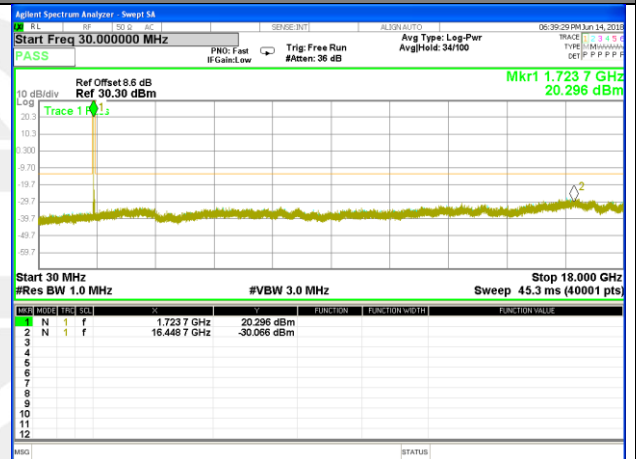

Highest Channel / 16QAM

LTE BAND 4

LTE Band 4 / 3MHz /Emission

Lowest Channel / QPSK

Lowest Channel / 16QAM

Middle Channel / QPSK

Middle Channel / 16QAM

Highest Channel / QPSK

Highest Channel / 16QAM

LTE BAND 4

LTE Band 4 / 5MHz /Emission

Lowest Channel / QPSK

Lowest Channel / 16QAM

Middle Channel / QPSK

Middle Channel / 16QAM

Highest Channel / QPSK

Highest Channel / 16QAM

LTE BAND 4

LTE Band 4 / 10MHz /Emission

Lowest Channel / QPSK

Lowest Channel / 16QAM

Middle Channel / QPSK

Middle Channel / 16QAM

Highest Channel / QPSK