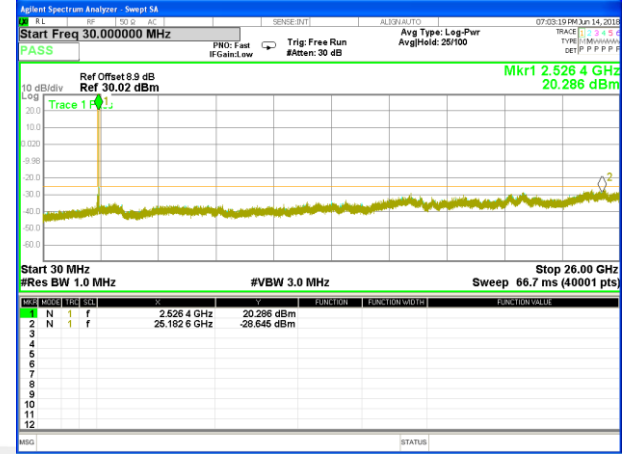

Highest Channel / 16QAM

LTE BAND 7

LTE Band 7 / 5MHz /Emission

Lowest Channel / QPSK

Lowest Channel / 16QAM

Middle Channel / QPSK

Middle Channel / 16QAM

Highest Channel / QPSK

Highest Channel / 16QAM

LTE BAND 7

LTE Band 7 / 10MHz /Emission

Lowest Channel / QPSK

Lowest Channel / 16QAM

Middle Channel / QPSK

Middle Channel / 16QAM

Highest Channel / QPSK

Highest Channel / 16QAM

LTE BAND 7

LTE Band 7 / 15MHz /Emission

Lowest Channel / QPSK

Lowest Channel / 16QAM

Middle Channel / QPSK

Middle Channel / 16QAM

Highest Channel / QPSK