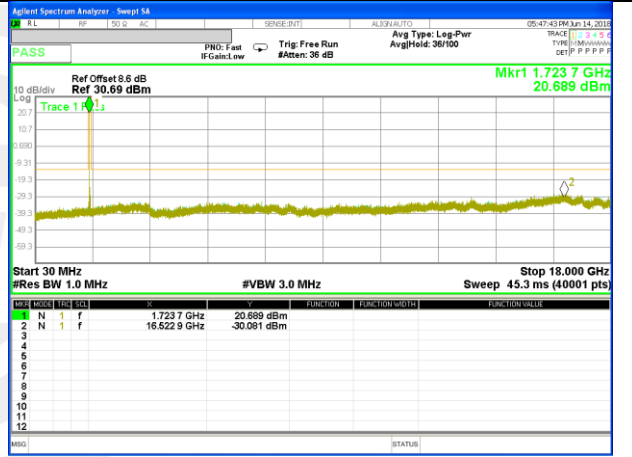

Highest Channel / 16QAM

LTE BAND 4

LTE Band 4 / 5MHz /Emission

Lowest Channel / QPSK

Lowest Channel / 16QAM

Middle Channel / QPSK

Middle Channel / 16QAM

Highest Channel / QPSK

Highest Channel / 16QAM

LTE BAND 4

LTE Band 4 / 10MHz /Emission

Lowest Channel / QPSK

Lowest Channel / 16QAM

Middle Channel / QPSK

Middle Channel / 16QAM

Highest Channel / QPSK

Highest Channel / 16QAM

LTE BAND 4

LTE Band 4 / 15MHz /Emission

Lowest Channel / QPSK

Lowest Channel / 16QAM

Middle Channel / QPSK

Middle Channel / 16QAM

Highest Channel / QPSK