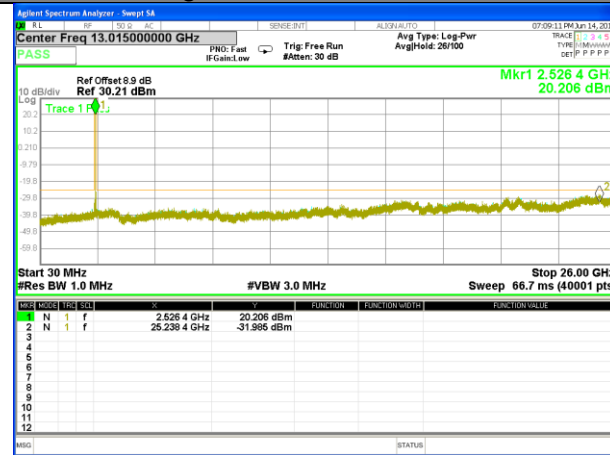

Highest Channel / 16QAM

LTE BAND 7

LTE Band 7 / 10MHz /Emission

Lowest Channel / QPSK

Lowest Channel / 16QAM

Middle Channel / QPSK

Middle Channel / 16QAM

Highest Channel / QPSK

Highest Channel / 16QAM

LTE BAND 7

LTE Band 7 / 15MHz /Emission

Lowest Channel / QPSK

Lowest Channel / 16QAM

Middle Channel / QPSK

Middle Channel / 16QAM

Highest Channel / QPSK

Highest Channel / 16QAM

LTE BAND 7

LTE Band 7 / 20MHz /Emission

Lowest Channel / QPSK

Lowest Channel / 16QAM

Middle Channel / QPSK

Middle Channel / 16QAM

Highest Channel / QPSK

Highest Channel / 16QAM