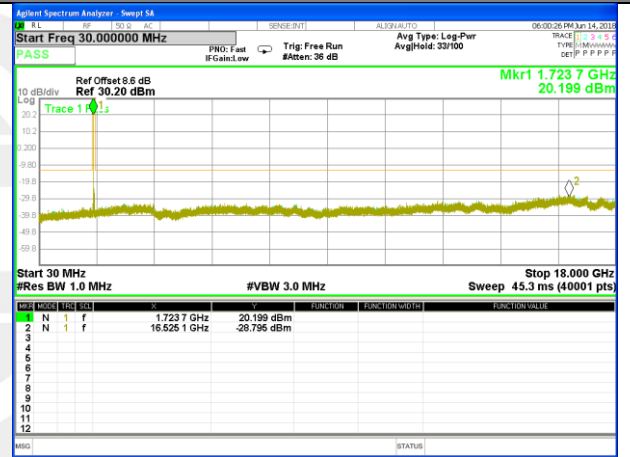

Highest Channel / 16QAM

LTE BAND 4

LTE Band 4 / 1.4MHz /Emission

Lowest Channel / QPSK

Lowest Channel / 16QAM

Middle Channel / QPSK

Middle Channel / 16QAM

Highest Channel / QPSK

Highest Channel / 16QAM

LTE BAND 4

LTE Band 4 / 3MHz /Emission

Lowest Channel / QPSK

Lowest Channel / 16QAM

Middle Channel / QPSK

Middle Channel / 16QAM

Highest Channel / QPSK

Highest Channel / 16QAM

LTE BAND 4

LTE Band 4 / 5MHz /Emission

Lowest Channel / QPSK

Lowest Channel / 16QAM

Middle Channel / QPSK

Middle Channel / 16QAM

Highest Channel / QPSK