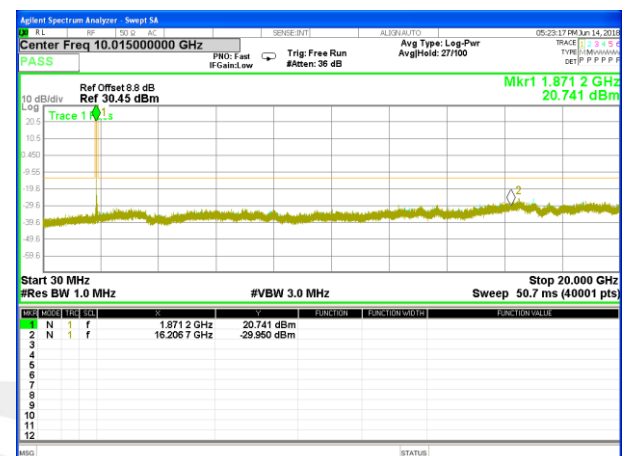

CONDUCTED SPURIOUS EMISSION

LTE BAND 2

LTE Band 2 / 1.4MHz /Emission

Lowest Channel / QPSK

Lowest Channel / 16QAM

Middle Channel / QPSK

Middle Channel / 16QAM

Highest Channel / QPSK

Highest Channel / 16QAM

LTE BAND 2

LTE Band 2 / 3MHz /Emission

Lowest Channel / QPSK

Lowest Channel / 16QAM

Middle Channel / QPSK

Middle Channel / 16QAM

Highest Channel / QPSK

Highest Channel / 16QAM

LTE BAND 2

LTE Band 2 / 5MHz /Emission

Lowest Channel / QPSK

Lowest Channel / 16QAM

Middle Channel / QPSK

Middle Channel / 16QAM

Highest Channel / QPSK