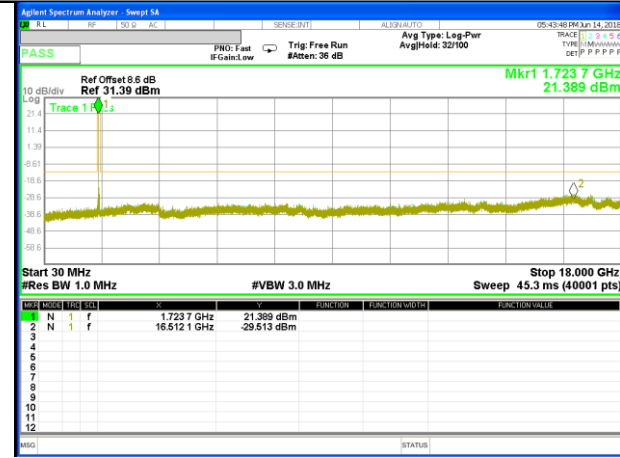

Highest Channel / 16QAM

LTE BAND 4

LTE Band 4 / 5MHz /Emission

Lowest Channel / QPSK

Lowest Channel / 16QAM

Middle Channel / QPSK

Middle Channel / 16QAM

Highest Channel / QPSK

Highest Channel / 16QAM

LTE BAND 4

LTE Band 4 / 10MHz /Emission

Lowest Channel / QPSK

Lowest Channel / 16QAM

Middle Channel / QPSK

Middle Channel / 16QAM

Highest Channel / QPSK

Highest Channel / 16QAM

LTE BAND 4

LTE Band 4 / 15MHz /Emission

Lowest Channel / QPSK

Lowest Channel / 16QAM

Middle Channel / QPSK

Middle Channel / 16QAM

Highest Channel / QPSK