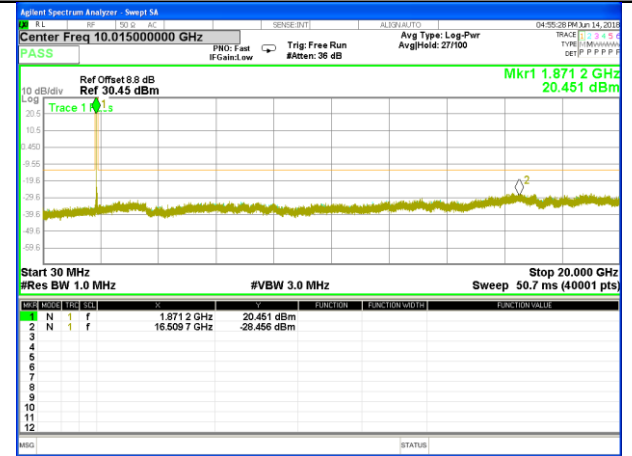

Highest Channel / 16QAM

LTE BAND 2

LTE Band 2 / 5MHz /Emission

Lowest Channel / QPSK

Lowest Channel / 16QAM

Middle Channel / QPSK

Middle Channel / 16QAM

Highest Channel / QPSK

Highest Channel / 16QAM

LTE BAND 2

LTE Band 2 / 10MHz /Emission

Lowest Channel / QPSK

Lowest Channel / 16QAM

Middle Channel / QPSK

Middle Channel / 16QAM

Highest Channel / QPSK

Highest Channel / 16QAM

LTE BAND 2

LTE Band 2 / 15MHz /Emission

Lowest Channel / QPSK

Lowest Channel / 16QAM

Middle Channel / QPSK

Middle Channel / 16QAM

Highest Channel / QPSK