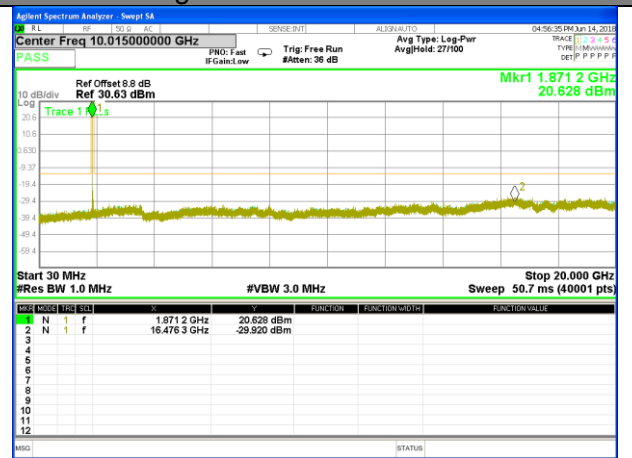

Highest Channel / 16QAM

LTE BAND 2

LTE Band 2 / 5MHz /Emission

Lowest Channel / QPSK

Lowest Channel / 16QAM

Middle Channel / QPSK

Middle Channel / 16QAM

Highest Channel / QPSK

Highest Channel / 16QAM

LTE BAND 2

LTE Band 2 / 10MHz /Emission

Lowest Channel / QPSK

Lowest Channel / 16QAM

Middle Channel / QPSK

Middle Channel / 16QAM

Highest Channel / QPSK

Highest Channel / 16QAM

LTE BAND 2

LTE Band 2 / 15MHz /Emission

Lowest Channel / QPSK

Lowest Channel / 16QAM

Middle Channel / QPSK

Middle Channel / 16QAM

Highest Channel / QPSK