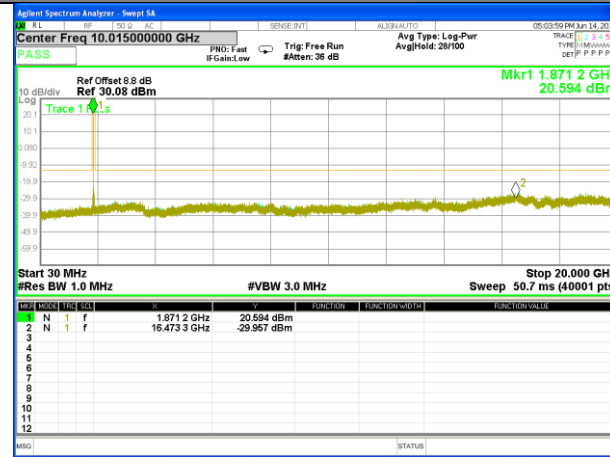

Highest Channel / 16QAM

LTE BAND 2

LTE Band 2 / 15MHz /Emission

Lowest Channel / QPSK

Lowest Channel / 16QAM

Middle Channel / QPSK

Middle Channel / 16QAM

Highest Channel / QPSK

Highest Channel / 16QAM

LTE BAND 2

LTE Band 2 / 20MHz /Emission

Lowest Channel / QPSK

Lowest Channel / 16QAM

Middle Channel / QPSK

Middle Channel / 16QAM

Highest Channel / QPSK

Highest Channel / 16QAM

LTE BAND 4

LTE Band 4 / 1.4MHz /Emission

Lowest Channel / QPSK

Lowest Channel / 16QAM

Middle Channel / QPSK

Middle Channel / 16QAM

Highest Channel / QPSK