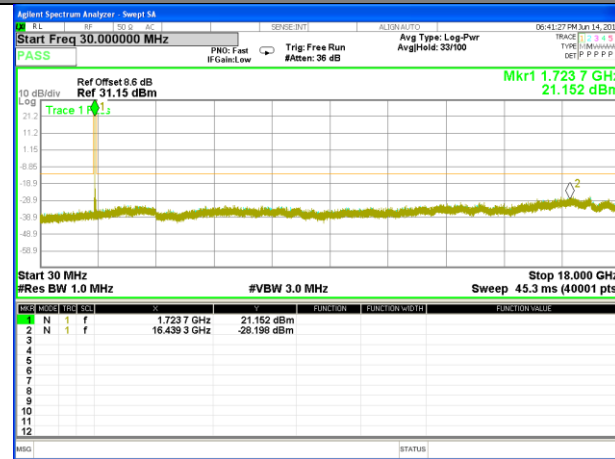

Highest Channel / 16QAM

LTE BAND 4

LTE Band 4 / 3MHz /Emission

Lowest Channel / QPSK

Lowest Channel / 16QAM

Middle Channel / QPSK

Middle Channel / 16QAM

Highest Channel / QPSK

Highest Channel / 16QAM

LTE BAND 4

LTE Band 4 / 5MHz /Emission

Lowest Channel / QPSK

Lowest Channel / 16QAM

Middle Channel / QPSK

Middle Channel / 16QAM

Highest Channel / QPSK

Highest Channel / 16QAM

LTE BAND 4

LTE Band 4 / 10MHz /Emission

Lowest Channel / QPSK

Lowest Channel / 16QAM

Middle Channel / QPSK

Middle Channel / 16QAM

Highest Channel / QPSK