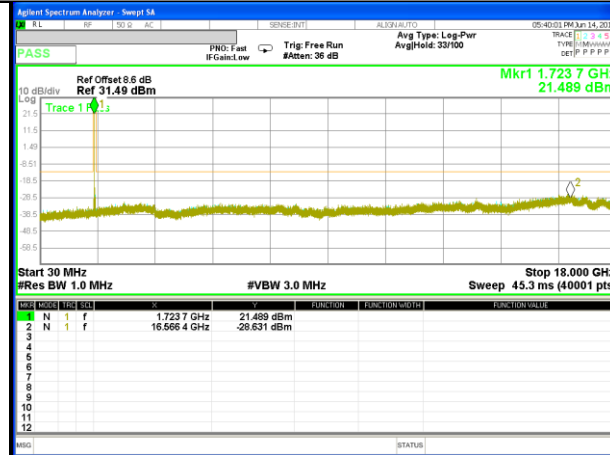

Highest Channel / 16QAM

LTE BAND 4

LTE Band 4 / 10MHz /Emission

Lowest Channel / QPSK

Lowest Channel / 16QAM

Middle Channel / QPSK

Middle Channel / 16QAM

Highest Channel / QPSK

Highest Channel / 16QAM

LTE BAND 4

LTE Band 4 / 15MHz /Emission

Lowest Channel / QPSK

Lowest Channel / 16QAM

Middle Channel / QPSK

Middle Channel / 16QAM

Highest Channel / QPSK

Highest Channel / 16QAM

LTE BAND 4

LTE Band 4 / 20MHz /Emission

Lowest Channel / QPSK

Lowest Channel / 16QAM

Middle Channel / QPSK

Middle Channel / 16QAM

Highest Channel / QPSK