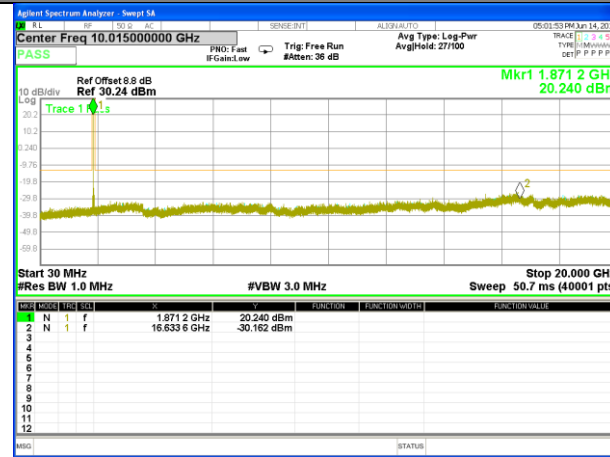

Highest Channel / 16QAM

LTE BAND 2

LTE Band 2 / 10MHz /Emission

Lowest Channel / QPSK

Lowest Channel / 16QAM

Middle Channel / QPSK

Middle Channel / 16QAM

Highest Channel / QPSK

Highest Channel / 16QAM

LTE BAND 2

LTE Band 2 / 15MHz /Emission

Lowest Channel / QPSK

Lowest Channel / 16QAM

Middle Channel / QPSK

Middle Channel / 16QAM

Highest Channel / QPSK

Highest Channel / 16QAM

LTE BAND 2

LTE Band 2 / 20MHz /Emission

Lowest Channel / QPSK

Lowest Channel / 16QAM

Middle Channel / QPSK

Middle Channel / 16QAM

Highest Channel / QPSK

Highest Channel / 16QAM

LTE BAND 4

LTE Band 4 / 1.4MHz /Emission

Lowest Channel / QPSK

Lowest Channel / 16QAM

Middle Channel / QPSK

Middle Channel / 16QAM

Highest Channel / QPSK