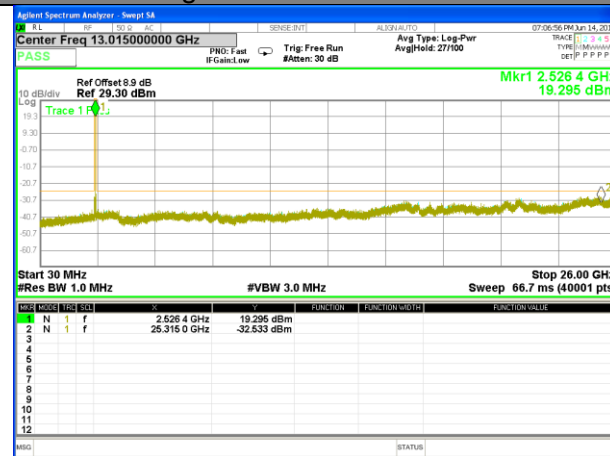

Highest Channel / 16QAM

LTE BAND 7

LTE Band 7 / 5MHz /Emission

Lowest Channel / QPSK

Lowest Channel / 16QAM

Middle Channel / QPSK

Middle Channel / 16QAM

Highest Channel / QPSK

Highest Channel / 16QAM

LTE BAND 7

LTE Band 7 / 10MHz /Emission

Lowest Channel / QPSK

Lowest Channel / 16QAM

Middle Channel / QPSK

Middle Channel / 16QAM

Highest Channel / QPSK

Highest Channel / 16QAM

LTE BAND 7

LTE Band 7 / 15MHz /Emission

Lowest Channel / QPSK

Lowest Channel / 16QAM

Middle Channel / QPSK

Middle Channel / 16QAM

Highest Channel / QPSK