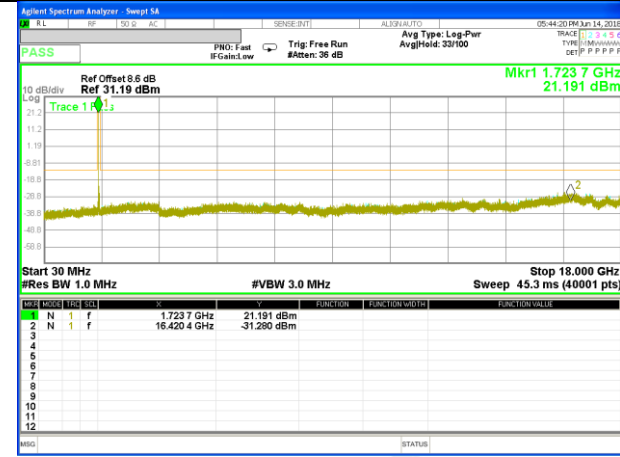

Highest Channel / 16QAM

LTE BAND 4

LTE Band 4 / 5MHz /Emission

Lowest Channel / QPSK

Lowest Channel / 16QAM

Middle Channel / QPSK

Middle Channel / 16QAM

Highest Channel / QPSK

Highest Channel / 16QAM

LTE BAND 4

LTE Band 4 / 10MHz /Emission

Lowest Channel / QPSK

Lowest Channel / 16QAM

Middle Channel / QPSK

Middle Channel / 16QAM

Highest Channel / QPSK

Highest Channel / 16QAM

LTE BAND 4

LTE Band 4 / 15MHz /Emission

Lowest Channel / QPSK

Lowest Channel / 16QAM

Middle Channel / QPSK

Middle Channel / 16QAM

Highest Channel / QPSK