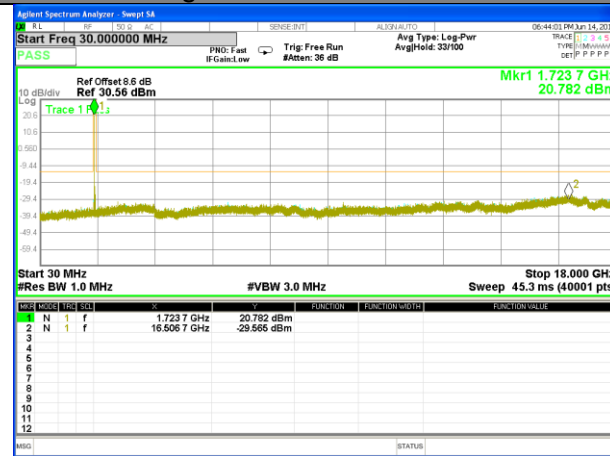

Highest Channel / 16QAM

LTE BAND 2

LTE Band 2 / 20MHz /Emission

Lowest Channel / QPSK

Lowest Channel / 16QAM

Middle Channel / QPSK

Middle Channel / 16QAM

Highest Channel / QPSK

Highest Channel / 16QAM

LTE BAND 4

LTE Band 4 / 1.4MHz /Emission

Lowest Channel / QPSK

Lowest Channel / 16QAM

Middle Channel / QPSK

Middle Channel / 16QAM

Highest Channel / QPSK

Highest Channel / 16QAM

LTE BAND 4

LTE Band 4 / 3MHz /Emission

Lowest Channel / QPSK

Lowest Channel / 16QAM

Middle Channel / QPSK

Middle Channel / 16QAM

Highest Channel / QPSK

Highest Channel / 16QAM

LTE BAND 4

LTE Band 4 / 5MHz /Emission

Lowest Channel / QPSK

Lowest Channel / 16QAM

Middle Channel / QPSK

Middle Channel / 16QAM

Highest Channel / QPSK