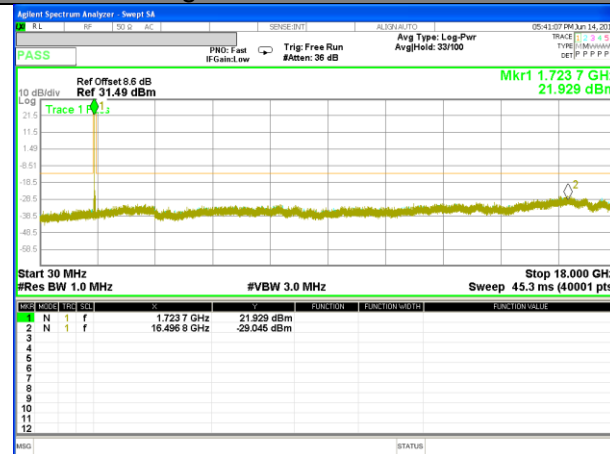

Highest Channel / 16QAM

LTE BAND 4

LTE Band 4 / 10MHz /Emission

Lowest Channel / QPSK

Lowest Channel / 16QAM

Middle Channel / QPSK

Middle Channel / 16QAM

Highest Channel / QPSK

Highest Channel / 16QAM

LTE BAND 4

LTE Band 4 / 15MHz /Emission

Lowest Channel / QPSK

Lowest Channel / 16QAM

Middle Channel / QPSK

Middle Channel / 16QAM

Highest Channel / QPSK

Highest Channel / 16QAM

LTE BAND 4

LTE Band 4 / 20MHz /Emission

Lowest Channel / QPSK

Lowest Channel / 16QAM

Middle Channel / QPSK

Middle Channel / 16QAM

Highest Channel / QPSK