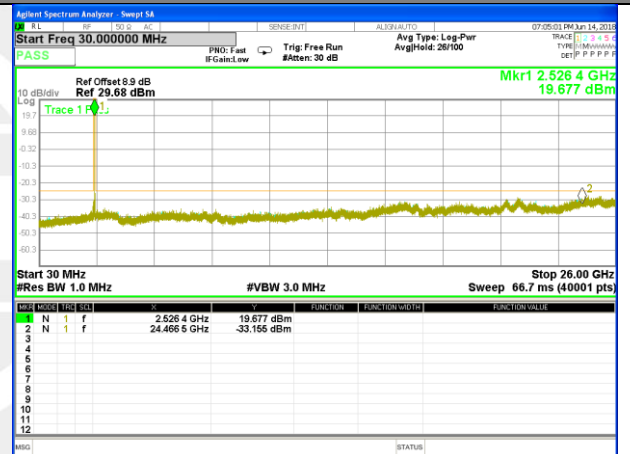

Highest Channel / 16QAM

LTE BAND 7

LTE Band 7 / 5MHz /Emission

Lowest Channel / QPSK

Lowest Channel / 16QAM

Middle Channel / QPSK

Middle Channel / 16QAM

Highest Channel / QPSK

Highest Channel / 16QAM

LTE BAND 7

LTE Band 7 / 10MHz /Emission

Lowest Channel / QPSK

Lowest Channel / 16QAM

Middle Channel / QPSK

Middle Channel / 16QAM

Highest Channel / QPSK

Highest Channel / 16QAM

LTE BAND 7

LTE Band 7 / 15MHz /Emission

Lowest Channel / QPSK

Lowest Channel / 16QAM

Middle Channel / QPSK

Middle Channel / 16QAM

Highest Channel / QPSK