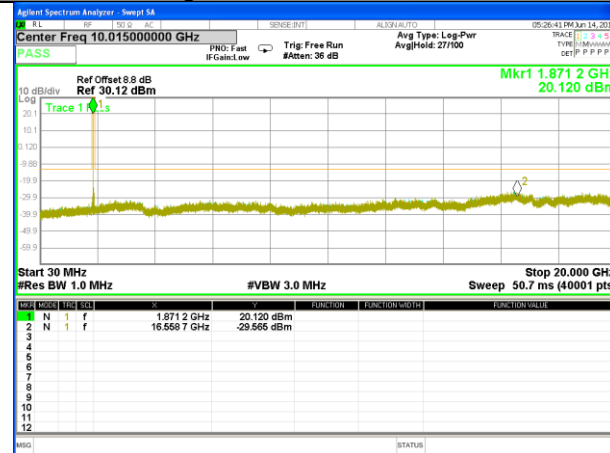

CONDUCTED SPURIOUS EMISSION

LTE BAND 2

LTE Band 2 / 1.4MHz /Emission

Lowest Channel / QPSK

Lowest Channel / 16QAM

Middle Channel / QPSK

Middle Channel / 16QAM

Highest Channel / QPSK

Highest Channel / 16QAM

LTE BAND 2

LTE Band 2 / 3MHz /Emission

Lowest Channel / QPSK

Lowest Channel / 16QAM

Middle Channel / QPSK

Middle Channel / 16QAM

Highest Channel / QPSK

Highest Channel / 16QAM

LTE BAND 2

LTE Band 2 / 5MHz /Emission

Lowest Channel / QPSK

Lowest Channel / 16QAM

Middle Channel / QPSK

Middle Channel / 16QAM

Highest Channel / QPSK