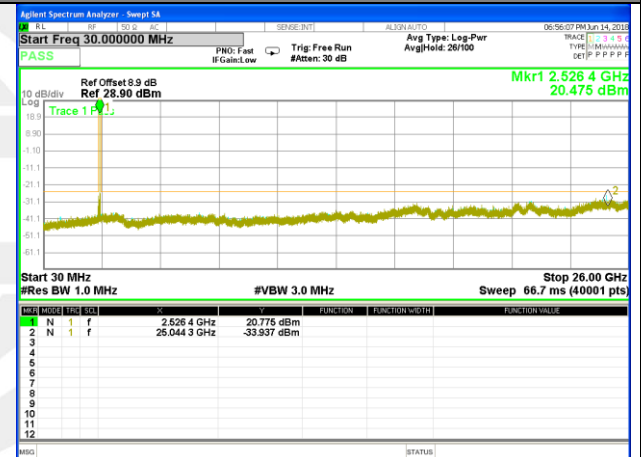

Highest Channel / 16QAM

LTE BAND 4

LTE Band 4 / 20MHz /Emission

Lowest Channel / QPSK

Lowest Channel / 16QAM

Middle Channel / QPSK

Middle Channel / 16QAM

Highest Channel / QPSK

Highest Channel / 16QAM

LTE BAND 7

LTE Band 7 / 5MHz /Emission

Lowest Channel / QPSK

Lowest Channel / 16QAM

Middle Channel / QPSK

Middle Channel / 16QAM

Highest Channel / QPSK

Highest Channel / 16QAM

LTE BAND 7

LTE Band 7 / 10MHz /Emission

Lowest Channel / QPSK

Lowest Channel / 16QAM

Middle Channel / QPSK

Middle Channel / 16QAM

Highest Channel / QPSK