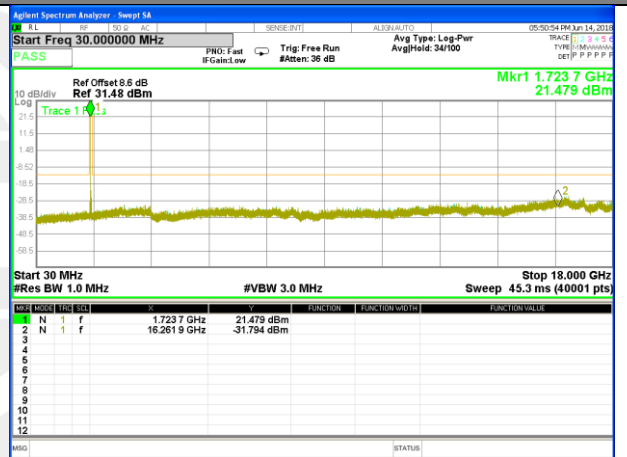

Highest Channel / 16QAM

LTE BAND 4

LTE Band 4 / 15MHz /Emission

Lowest Channel / QPSK

Lowest Channel / 16QAM

Middle Channel / QPSK

Middle Channel / 16QAM

Highest Channel / QPSK

Highest Channel / 16QAM

LTE BAND 4

LTE Band 4 / 20MHz /Emission

Lowest Channel / QPSK

Lowest Channel / 16QAM

Middle Channel / QPSK

Middle Channel / 16QAM

Highest Channel / QPSK

Highest Channel / 16QAM

LTE BAND 7

LTE Band 7 / 5MHz /Emission

Lowest Channel / QPSK

Lowest Channel / 16QAM

Middle Channel / QPSK

Middle Channel / 16QAM

Highest Channel / QPSK