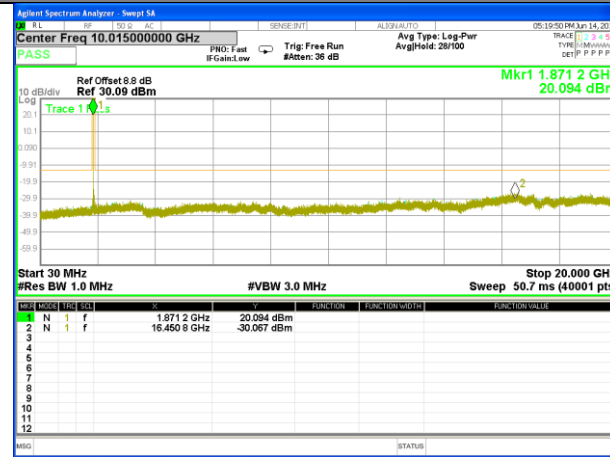

Highest Channel / 16QAM

LTE BAND 2

LTE Band 2 / 3MHz /Emission

Lowest Channel / QPSK

Lowest Channel / 16QAM

Middle Channel / QPSK

Middle Channel / 16QAM

Highest Channel / QPSK

Highest Channel / 16QAM

LTE BAND 2

LTE Band 2 / 5MHz /Emission

Lowest Channel / QPSK

Lowest Channel / 16QAM

Middle Channel / QPSK

Middle Channel / 16QAM

Highest Channel / QPSK

Highest Channel / 16QAM

LTE BAND 2

LTE Band 2 / 10MHz /Emission

Lowest Channel / QPSK

Lowest Channel / 16QAM

Middle Channel / QPSK

Middle Channel / 16QAM

Highest Channel / QPSK

Highest Channel / 16QAM

LTE BAND 2

LTE Band 2 / 15MHz /Emission

Lowest Channel / QPSK

Lowest Channel / 16QAM

Middle Channel / QPSK

Middle Channel / 16QAM

Highest Channel / QPSK