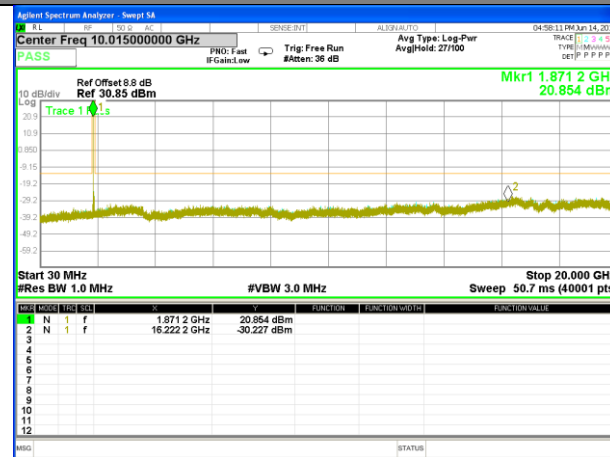

Highest Channel / 16QAM

LTE BAND 2

LTE Band 2 / 5MHz /Emission

Lowest Channel / QPSK

Lowest Channel / 16QAM

Middle Channel / QPSK

Middle Channel / 16QAM

Highest Channel / QPSK

Highest Channel / 16QAM

LTE BAND 2

LTE Band 2 / 10MHz /Emission

Lowest Channel / QPSK

Lowest Channel / 16QAM

Middle Channel / QPSK

Middle Channel / 16QAM

Highest Channel / QPSK

Highest Channel / 16QAM

LTE BAND 2

LTE Band 2 / 15MHz /Emission

Lowest Channel / QPSK

Lowest Channel / 16QAM

Middle Channel / QPSK

Middle Channel / 16QAM

Highest Channel / QPSK

Highest Channel / 16QAM

LTE BAND 2

LTE Band 2 / 20MHz /Emission

Lowest Channel / QPSK

Lowest Channel / 16QAM

Middle Channel / QPSK

Middle Channel / 16QAM

Highest Channel / QPSK