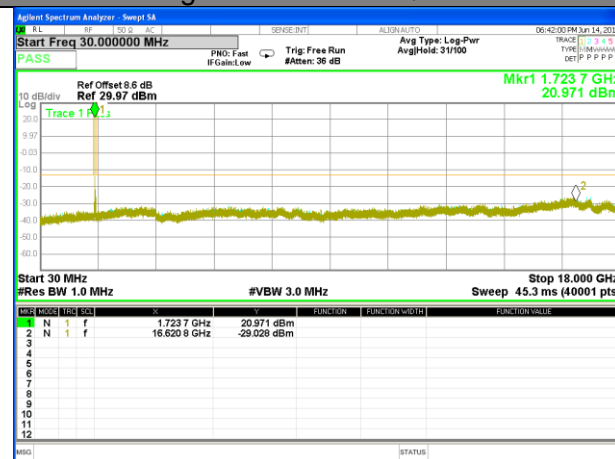

Highest Channel / 16QAM

LTE BAND 4

LTE Band 4 / 3MHz /Emission

Lowest Channel / QPSK

Lowest Channel / 16QAM

Middle Channel / QPSK

Middle Channel / 16QAM

Highest Channel / QPSK

Highest Channel / 16QAM

LTE BAND 4

LTE Band 4 / 5MHz /Emission

Lowest Channel / QPSK

Lowest Channel / 16QAM

Middle Channel / QPSK

Middle Channel / 16QAM

Highest Channel / QPSK

Highest Channel / 16QAM

LTE BAND 4

LTE Band 4 / 10MHz /Emission

Lowest Channel / QPSK

Lowest Channel / 16QAM

Middle Channel / QPSK

Middle Channel / 16QAM

Highest Channel / QPSK