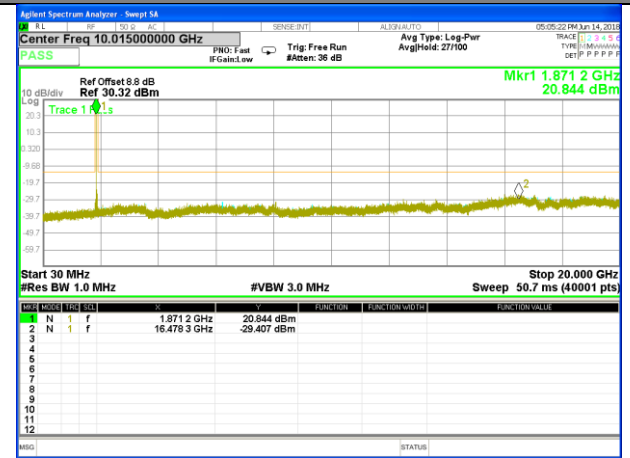

Highest Channel / 16QAM

LTE BAND 2

LTE Band 2 / 15MHz /Emission

Lowest Channel / QPSK

Lowest Channel / 16QAM

Middle Channel / QPSK

Middle Channel / 16QAM

Highest Channel / QPSK

Highest Channel / 16QAM

LTE BAND 2

LTE Band 2 / 20MHz /Emission

Lowest Channel / QPSK

Lowest Channel / 16QAM

Middle Channel / QPSK

Middle Channel / 16QAM

Highest Channel / QPSK

Highest Channel / 16QAM

LTE BAND 4

LTE Band 4 / 1.4MHz /Emission

Lowest Channel / QPSK

Lowest Channel / 16QAM

Middle Channel / QPSK

Middle Channel / 16QAM

Highest Channel / QPSK

Highest Channel / 16QAM

LTE BAND 4

LTE Band 4 / 3MHz /Emission

Lowest Channel / QPSK

Lowest Channel / 16QAM

Middle Channel / QPSK

Middle Channel / 16QAM

Highest Channel / QPSK