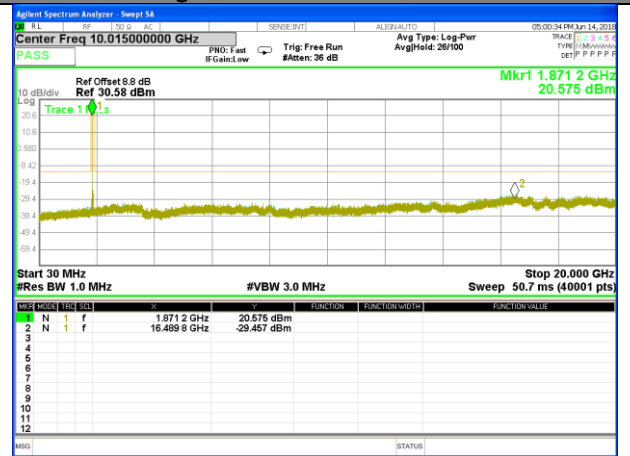

Highest Channel / 16QAM

LTE BAND 2

LTE Band 2 / 10MHz /Emission

Lowest Channel / QPSK

Lowest Channel / 16QAM

Middle Channel / QPSK

Middle Channel / 16QAM

Highest Channel / QPSK

Highest Channel / 16QAM

LTE BAND 2

LTE Band 2 / 15MHz /Emission

Lowest Channel / QPSK

Lowest Channel / 16QAM

Middle Channel / QPSK

Middle Channel / 16QAM

Highest Channel / QPSK

Highest Channel / 16QAM

LTE BAND 2

LTE Band 2 / 20MHz /Emission

Lowest Channel / QPSK

Lowest Channel / 16QAM

Middle Channel / QPSK

Middle Channel / 16QAM

Highest Channel / QPSK

Highest Channel / 16QAM

LTE BAND 4

LTE Band 4 / 1.4MHz /Emission

Lowest Channel / QPSK

Lowest Channel / 16QAM

Middle Channel / QPSK

Middle Channel / 16QAM

Highest Channel / QPSK