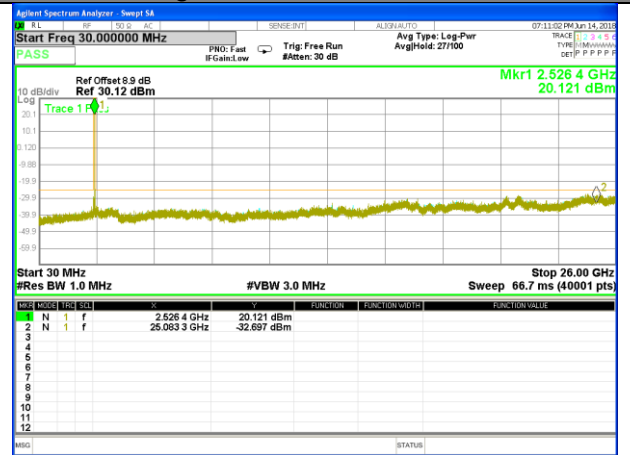

Highest Channel / 16QAM

LTE BAND 7

LTE Band 7 / 10MHz /Emission

Lowest Channel / QPSK

Lowest Channel / 16QAM

Middle Channel / QPSK

Middle Channel / 16QAM

Highest Channel / QPSK

Highest Channel / 16QAM

LTE BAND 7

LTE Band 7 / 15MHz /Emission

Lowest Channel / QPSK

Lowest Channel / 16QAM

Middle Channel / QPSK

Middle Channel / 16QAM

Highest Channel / QPSK

Highest Channel / 16QAM

LTE BAND 7

LTE Band 7 / 20MHz /Emission

Lowest Channel / QPSK

Lowest Channel / 16QAM

Middle Channel / QPSK

Middle Channel / 16QAM

Highest Channel / QPSK