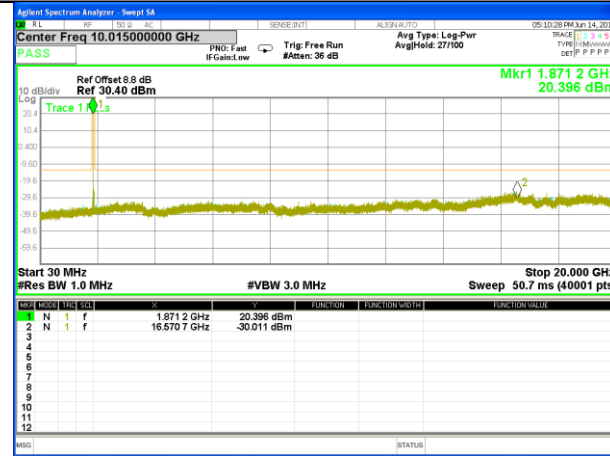

CONDUCTED SPURIOUS EMISSION

LTE BAND 2

LTE Band 2 / 1.4MHz /Emission

Lowest Channel / QPSK

Lowest Channel / 16QAM

Middle Channel / QPSK

Middle Channel / 16QAM

Highest Channel / QPSK

Highest Channel / 16QAM

LTE BAND 2

LTE Band 2 / 3MHz /Emission

Lowest Channel / QPSK

Lowest Channel / 16QAM

Middle Channel / QPSK

Middle Channel / 16QAM

Highest Channel / QPSK

Highest Channel / 16QAM

LTE BAND 2

LTE Band 2 / 5MHz /Emission

Lowest Channel / QPSK

Lowest Channel / 16QAM

Middle Channel / QPSK

Middle Channel / 16QAM

Highest Channel / QPSK

Highest Channel / 16QAM

LTE BAND 2

LTE Band 2 / 10MHz /Emission

Lowest Channel / QPSK

Lowest Channel / 16QAM

Middle Channel / QPSK

Middle Channel / 16QAM

Highest Channel / QPSK