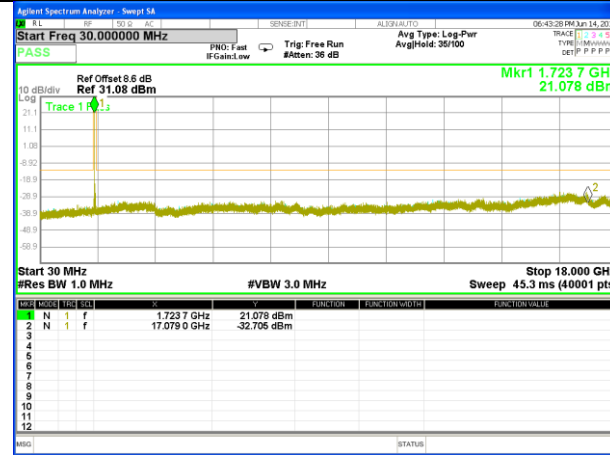

Highest Channel / 16QAM

LTE BAND 2

LTE Band 2 / 20MHz /Emission

Lowest Channel / QPSK

Lowest Channel / 16QAM

Middle Channel / QPSK

Middle Channel / 16QAM

Highest Channel / QPSK

Highest Channel / 16QAM

LTE BAND 4

LTE Band 4 / 1.4MHz /Emission

Lowest Channel / QPSK

Lowest Channel / 16QAM

Middle Channel / QPSK

Middle Channel / 16QAM

Highest Channel / QPSK

Highest Channel / 16QAM

LTE BAND 4

LTE Band 4 / 3MHz /Emission

Lowest Channel / QPSK

Lowest Channel / 16QAM

Middle Channel / QPSK

Middle Channel / 16QAM

Highest Channel / QPSK