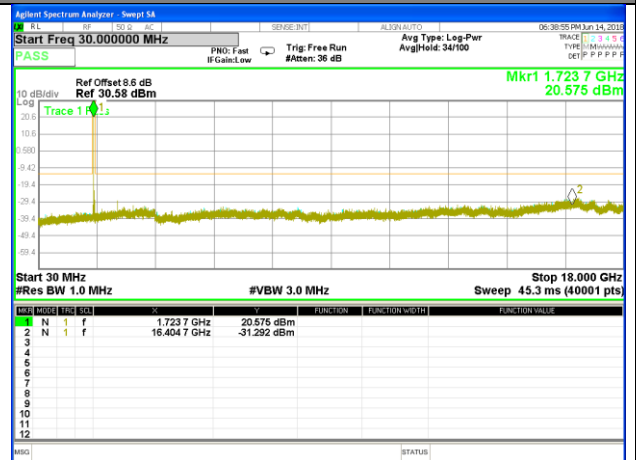

Highest Channel / 16QAM

LTE BAND 4

LTE Band 4 / 3MHz /Emission

Lowest Channel / QPSK

Lowest Channel / 16QAM

Middle Channel / QPSK

Middle Channel / 16QAM

Highest Channel / QPSK

Highest Channel / 16QAM

LTE BAND 4

LTE Band 4 / 5MHz /Emission

Lowest Channel / QPSK

Lowest Channel / 16QAM

Middle Channel / QPSK

Middle Channel / 16QAM

Highest Channel / QPSK

Highest Channel / 16QAM

LTE BAND 4

LTE Band 4 / 10MHz /Emission

Lowest Channel / QPSK

Lowest Channel / 16QAM

Middle Channel / QPSK

Middle Channel / 16QAM

Highest Channel / QPSK