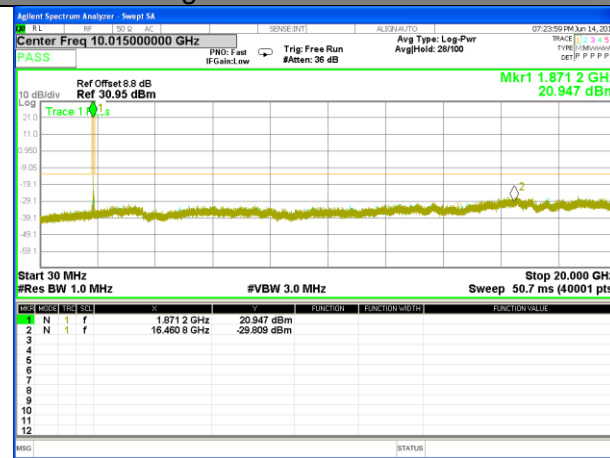

Highest Channel / 16QAM

LTE BAND 2

LTE Band 2 / 15MHz /Emission

Lowest Channel / QPSK

Lowest Channel / 16QAM

Middle Channel / QPSK

Middle Channel / 16QAM

Highest Channel / QPSK

Highest Channel / 16QAM

LTE BAND 2

LTE Band 2 / 20MHz /Emission

Lowest Channel / QPSK

Lowest Channel / 16QAM

Middle Channel / QPSK

Middle Channel / 16QAM

Highest Channel / QPSK

Highest Channel / 16QAM

LTE BAND 4

LTE Band 4 / 1.4MHz /Emission

Lowest Channel / QPSK

Lowest Channel / 16QAM

Middle Channel / QPSK

Middle Channel / 16QAM

Highest Channel / QPSK