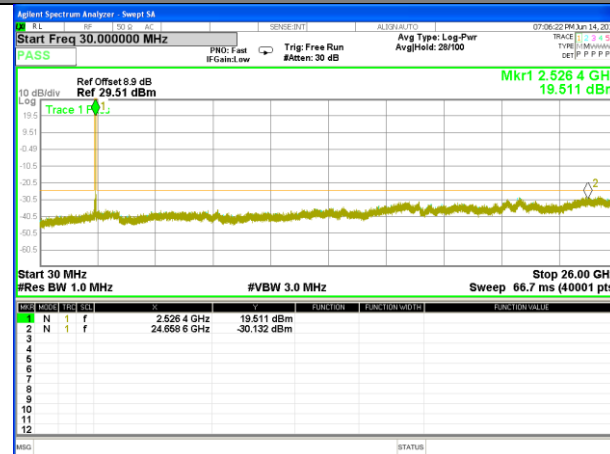

Highest Channel / 16QAM

LTE BAND 7

LTE Band 7 / 5MHz /Emission

Lowest Channel / QPSK

Lowest Channel / 16QAM

Middle Channel / QPSK

Middle Channel / 16QAM

Highest Channel / QPSK

Highest Channel / 16QAM

LTE BAND 7

LTE Band 7 / 10MHz /Emission

Lowest Channel / QPSK

Lowest Channel / 16QAM

Middle Channel / QPSK

Middle Channel / 16QAM

Highest Channel / QPSK

Highest Channel / 16QAM

LTE BAND 7

LTE Band 7 / 15MHz /Emission

Lowest Channel / QPSK

Lowest Channel / 16QAM

Middle Channel / QPSK

Middle Channel / 16QAM

Highest Channel / QPSK