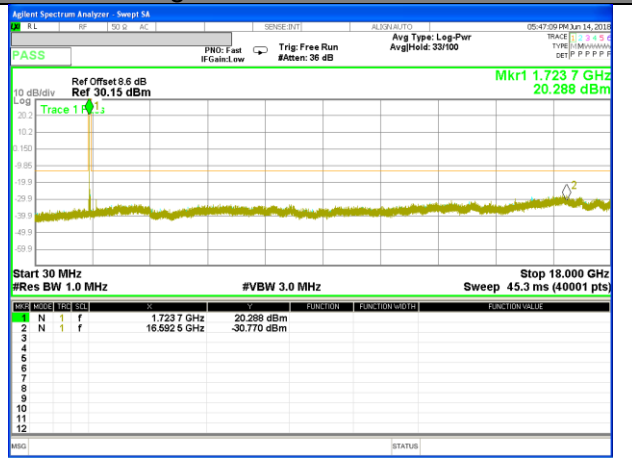

Highest Channel / 16QAM

LTE BAND 4

LTE Band 4 / 5MHz /Emission

Lowest Channel / QPSK

Lowest Channel / 16QAM

Middle Channel / QPSK

Middle Channel / 16QAM

Highest Channel / QPSK

Highest Channel / 16QAM

LTE BAND 4

LTE Band 4 / 10MHz /Emission

Lowest Channel / QPSK

Lowest Channel / 16QAM

Middle Channel / QPSK

Middle Channel / 16QAM

Highest Channel / QPSK

Highest Channel / 16QAM

LTE BAND 4

LTE Band 4 / 15MHz /Emission

Lowest Channel / QPSK

Lowest Channel / 16QAM

Middle Channel / QPSK

Middle Channel / 16QAM

Highest Channel / QPSK