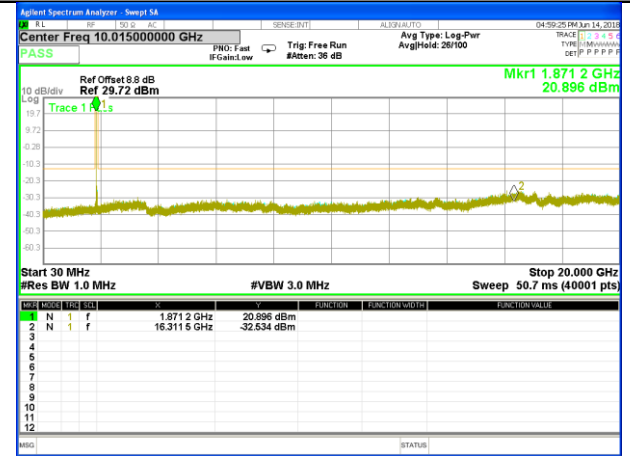

Highest Channel / 16QAM

LTE BAND 2

LTE Band 2 / 10MHz /Emission

Lowest Channel / QPSK

Lowest Channel / 16QAM

Middle Channel / QPSK

Middle Channel / 16QAM

Highest Channel / QPSK

Highest Channel / 16QAM

LTE BAND 2

LTE Band 2 / 15MHz /Emission

Lowest Channel / QPSK

Lowest Channel / 16QAM

Middle Channel / QPSK

Middle Channel / 16QAM

Highest Channel / QPSK

Highest Channel / 16QAM

LTE BAND 2

LTE Band 2 / 20MHz /Emission

Lowest Channel / QPSK

Lowest Channel / 16QAM

Middle Channel / QPSK

Middle Channel / 16QAM

Highest Channel / QPSK

Highest Channel / 16QAM

LTE BAND 4

LTE Band 4 / 1.4MHz /Emission

Lowest Channel / QPSK

Lowest Channel / 16QAM

Middle Channel / QPSK

Middle Channel / 16QAM

Highest Channel / QPSK