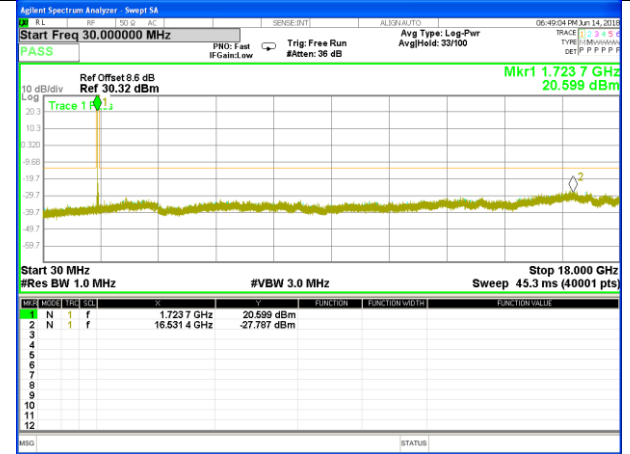

Highest Channel / 16QAM

LTE BAND 2

LTE Band 2 / 20MHz /Emission

Lowest Channel / QPSK

Lowest Channel / 16QAM

Middle Channel / QPSK

Middle Channel / 16QAM

Highest Channel / QPSK

Highest Channel / 16QAM

LTE BAND 4

LTE Band 4 / 1.4MHz /Emission

Lowest Channel / QPSK

Lowest Channel / 16QAM

Middle Channel / QPSK

Middle Channel / 16QAM

Highest Channel / QPSK

Highest Channel / 16QAM

LTE BAND 4

LTE Band 4 / 3MHz /Emission

Lowest Channel / QPSK

Lowest Channel / 16QAM

Middle Channel / QPSK

Middle Channel / 16QAM

Highest Channel / QPSK

Highest Channel / 16QAM

LTE BAND 4

LTE Band 4 / 5MHz /Emission

Lowest Channel / QPSK

Lowest Channel / 16QAM

Middle Channel / QPSK

Middle Channel / 16QAM

Highest Channel / QPSK