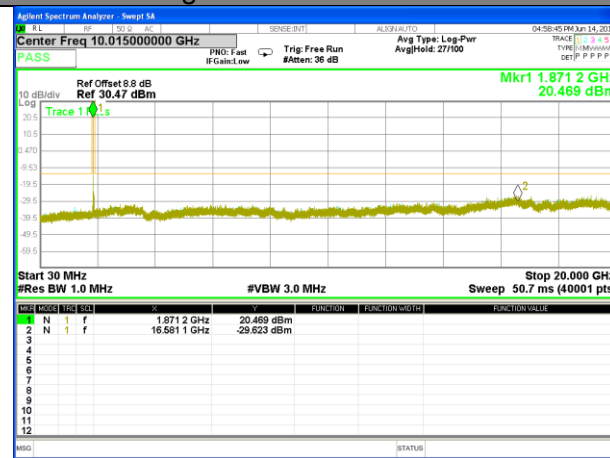

Highest Channel / 16QAM

LTE BAND 2

LTE Band 2 / 5MHz /Emission

Lowest Channel / QPSK

Lowest Channel / 16QAM

Middle Channel / QPSK

Middle Channel / 16QAM

Highest Channel / QPSK

Highest Channel / 16QAM

LTE BAND 2

LTE Band 2 / 10MHz /Emission

Lowest Channel / QPSK

Lowest Channel / 16QAM

Middle Channel / QPSK

Middle Channel / 16QAM

Highest Channel / QPSK

Highest Channel / 16QAM

LTE BAND 2

LTE Band 2 / 15MHz /Emission

Lowest Channel / QPSK

Lowest Channel / 16QAM

Middle Channel / QPSK

Middle Channel / 16QAM

Highest Channel / QPSK

Highest Channel / 16QAM

LTE BAND 2

LTE Band 2 / 20MHz /Emission

Lowest Channel / QPSK

Lowest Channel / 16QAM

Middle Channel / QPSK

Middle Channel / 16QAM

Highest Channel / QPSK