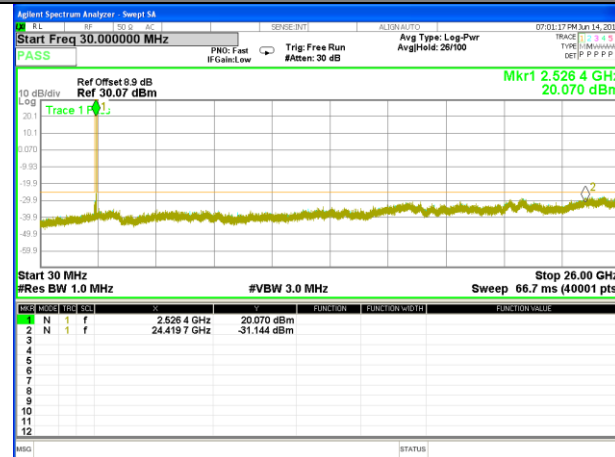

Highest Channel / 16QAM

LTE BAND 4

LTE Band 4 / 20MHz /Emission

Lowest Channel / QPSK

Lowest Channel / 16QAM

Middle Channel / QPSK

Middle Channel / 16QAM

Highest Channel / QPSK

Highest Channel / 16QAM

LTE BAND 7

LTE Band 7 / 5MHz /Emission

Lowest Channel / QPSK

Lowest Channel / 16QAM

Middle Channel / QPSK

Middle Channel / 16QAM

Highest Channel / QPSK

Highest Channel / 16QAM

LTE BAND 7

LTE Band 7 / 10MHz /Emission

Lowest Channel / QPSK

Lowest Channel / 16QAM

Middle Channel / QPSK

Middle Channel / 16QAM

Highest Channel / QPSK