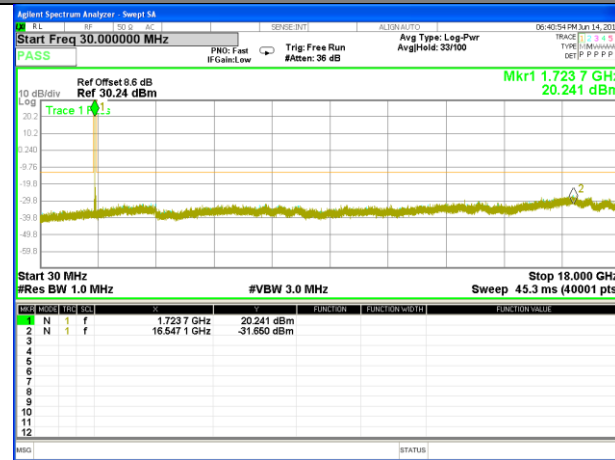

Highest Channel / 16QAM

LTE BAND 4

LTE Band 4 / 3MHz /Emission

Lowest Channel / QPSK

Lowest Channel / 16QAM

Middle Channel / QPSK

Middle Channel / 16QAM

Highest Channel / QPSK

Highest Channel / 16QAM

LTE BAND 4

LTE Band 4 / 5MHz /Emission

Lowest Channel / QPSK

Lowest Channel / 16QAM

Middle Channel / QPSK

Middle Channel / 16QAM

Highest Channel / QPSK

Highest Channel / 16QAM

LTE BAND 4

LTE Band 4 / 10MHz /Emission

Lowest Channel / QPSK

Lowest Channel / 16QAM

Middle Channel / QPSK

Middle Channel / 16QAM

Highest Channel / QPSK