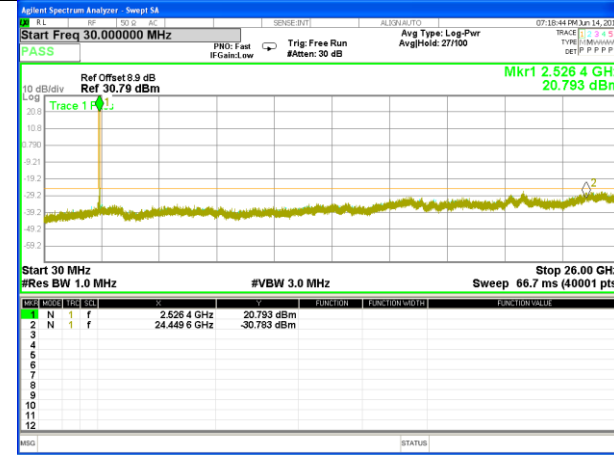

Highest Channel / 16QAM

LTE BAND 7

LTE Band 7 / 10MHz /Emission

Lowest Channel / QPSK

Lowest Channel / 16QAM

Middle Channel / QPSK

Middle Channel / 16QAM

Highest Channel / QPSK

Highest Channel / 16QAM

LTE BAND 7

LTE Band 7 / 15MHz /Emission

Lowest Channel / QPSK

Lowest Channel / 16QAM

Middle Channel / QPSK

Middle Channel / 16QAM

Highest Channel / QPSK

Highest Channel / 16QAM

LTE BAND 7

LTE Band 7 / 20MHz /Emission

Lowest Channel / QPSK

Lowest Channel / 16QAM

Middle Channel / QPSK

Middle Channel / 16QAM

Highest Channel / QPSK

Highest Channel / 16QAM