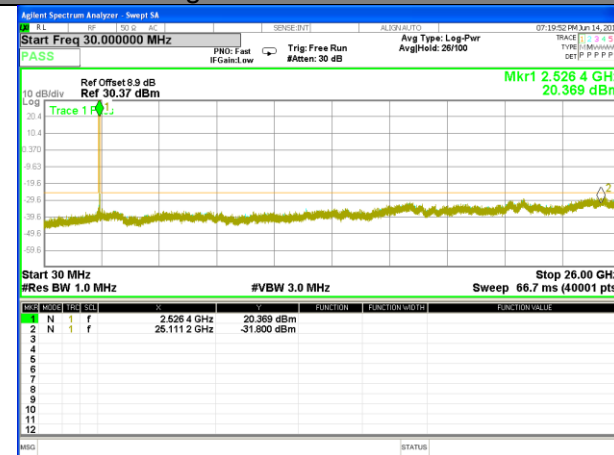

Highest Channel / 16QAM

LTE BAND 7

LTE Band 7 / 15MHz /Emission

Lowest Channel / QPSK

Lowest Channel / 16QAM

Middle Channel / QPSK

Middle Channel / 16QAM

Highest Channel / QPSK

Highest Channel / 16QAM

LTE BAND 7

LTE Band 7 / 20MHz /Emission

Lowest Channel / QPSK

Lowest Channel / 16QAM

Middle Channel / QPSK

Middle Channel / 16QAM

Highest Channel / QPSK

Highest Channel / 16QAM