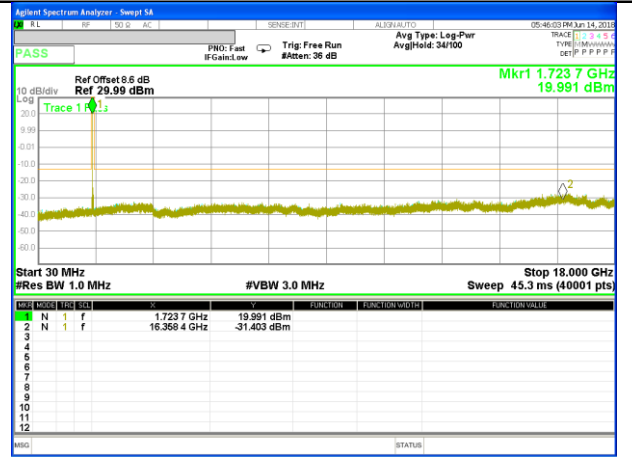

Highest Channel / 16QAM

LTE BAND 4

LTE Band 4 / 5MHz /Emission

Lowest Channel / QPSK

Lowest Channel / 16QAM

Middle Channel / QPSK

Middle Channel / 16QAM

Highest Channel / QPSK

Highest Channel / 16QAM

LTE BAND 4

LTE Band 4 / 10MHz /Emission

Lowest Channel / QPSK

Lowest Channel / 16QAM

Middle Channel / QPSK

Middle Channel / 16QAM

Highest Channel / QPSK

Highest Channel / 16QAM

LTE BAND 4

LTE Band 4 / 15MHz /Emission

Lowest Channel / QPSK

Lowest Channel / 16QAM

Middle Channel / QPSK

Middle Channel / 16QAM

Highest Channel / QPSK