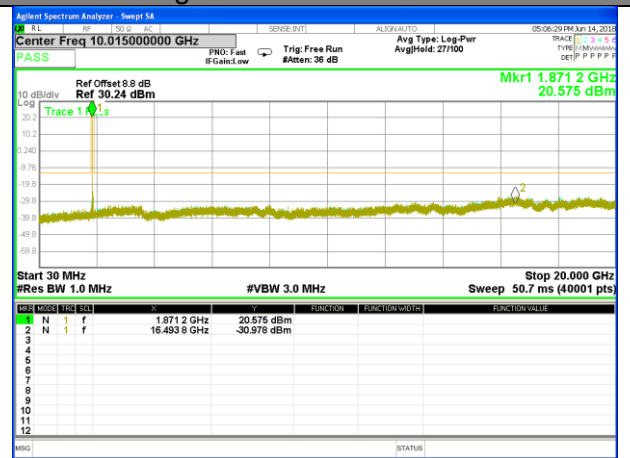

Highest Channel / 16QAM

LTE BAND 2

LTE Band 2 / 15MHz /Emission

Lowest Channel / QPSK

Lowest Channel / 16QAM

Middle Channel / QPSK

Middle Channel / 16QAM

Highest Channel / QPSK

Highest Channel / 16QAM

LTE BAND 2

LTE Band 2 / 20MHz /Emission

Lowest Channel / QPSK

Lowest Channel / 16QAM

Middle Channel / QPSK

Middle Channel / 16QAM

Highest Channel / QPSK

Highest Channel / 16QAM

LTE BAND 4

LTE Band 4 / 1.4MHz /Emission

Lowest Channel / QPSK

Lowest Channel / 16QAM

Middle Channel / QPSK

Middle Channel / 16QAM

Highest Channel / QPSK