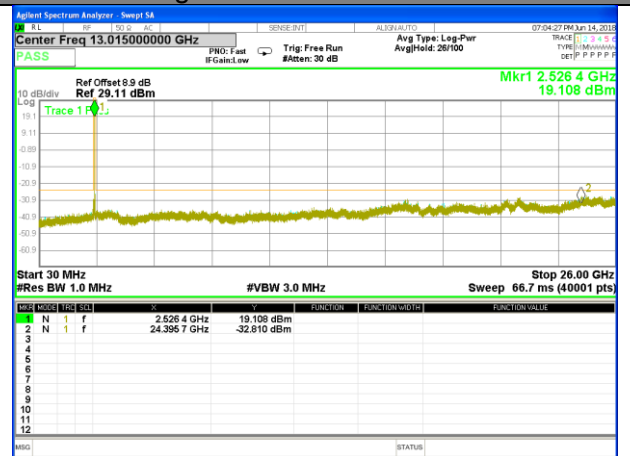

Highest Channel / 16QAM

LTE BAND 7

LTE Band 7 / 5MHz /Emission

Lowest Channel / QPSK

Lowest Channel / 16QAM

Middle Channel / QPSK

Middle Channel / 16QAM

Highest Channel / QPSK

Highest Channel / 16QAM

LTE BAND 7

LTE Band 7 / 10MHz /Emission

Lowest Channel / QPSK

Lowest Channel / 16QAM

Middle Channel / QPSK

Middle Channel / 16QAM

Highest Channel / QPSK

Highest Channel / 16QAM

LTE BAND 7

LTE Band 7 / 15MHz /Emission

Lowest Channel / QPSK

Lowest Channel / 16QAM

Middle Channel / QPSK

Middle Channel / 16QAM

Highest Channel / QPSK