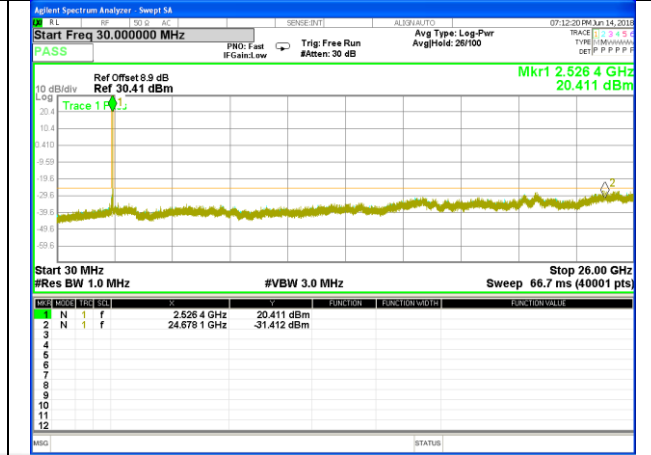

Highest Channel / 16QAM

LTE BAND 7

LTE Band 7 / 15MHz /Emission

Lowest Channel / QPSK

Lowest Channel / 16QAM

Middle Channel / QPSK

Middle Channel / 16QAM

Highest Channel / QPSK

Highest Channel / 16QAM

LTE BAND 7

LTE Band 7 / 20MHz /Emission

Lowest Channel / QPSK

Lowest Channel / 16QAM

Middle Channel / QPSK

Middle Channel / 16QAM

Highest Channel / QPSK

Highest Channel / 16QAM