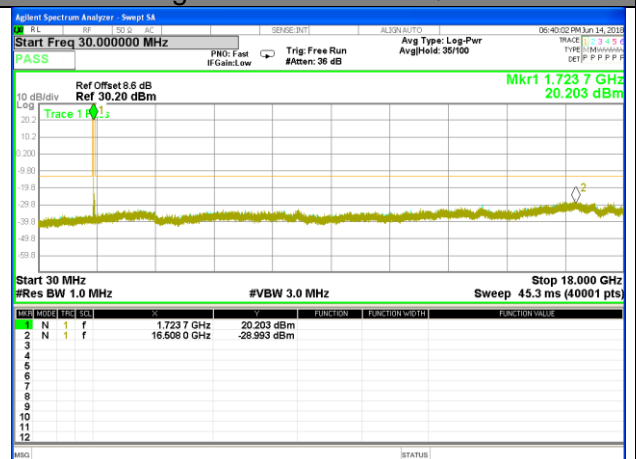

Highest Channel / 16QAM

LTE BAND 4

LTE Band 4 / 3MHz /Emission

Lowest Channel / QPSK

Lowest Channel / 16QAM

Middle Channel / QPSK

Middle Channel / 16QAM

Highest Channel / QPSK

Highest Channel / 16QAM

LTE BAND 4

LTE Band 4 / 5MHz /Emission

Lowest Channel / QPSK

Lowest Channel / 16QAM

Middle Channel / QPSK

Middle Channel / 16QAM

Highest Channel / QPSK

Highest Channel / 16QAM

LTE BAND 4

LTE Band 4 / 10MHz /Emission

Lowest Channel / QPSK

Lowest Channel / 16QAM

Middle Channel / QPSK

Middle Channel / 16QAM

Highest Channel / QPSK