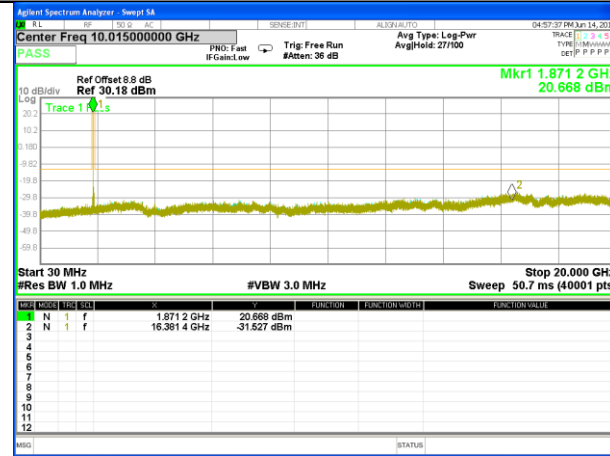

Highest Channel / 16QAM

LTE BAND 2

LTE Band 2 / 5MHz /Emission

Lowest Channel / QPSK

Lowest Channel / 16QAM

Middle Channel / QPSK

Middle Channel / 16QAM

Highest Channel / QPSK

Highest Channel / 16QAM

LTE BAND 2

LTE Band 2 / 10MHz /Emission

Lowest Channel / QPSK

Lowest Channel / 16QAM

Middle Channel / QPSK

Middle Channel / 16QAM

Highest Channel / QPSK

Highest Channel / 16QAM

LTE BAND 2

LTE Band 2 / 15MHz /Emission

Lowest Channel / QPSK

Lowest Channel / 16QAM

Middle Channel / QPSK

Middle Channel / 16QAM

Highest Channel / QPSK

Highest Channel / 16QAM

LTE BAND 2

LTE Band 2 / 20MHz /Emission

Lowest Channel / QPSK

Lowest Channel / 16QAM

Middle Channel / QPSK

Middle Channel / 16QAM

Highest Channel / QPSK