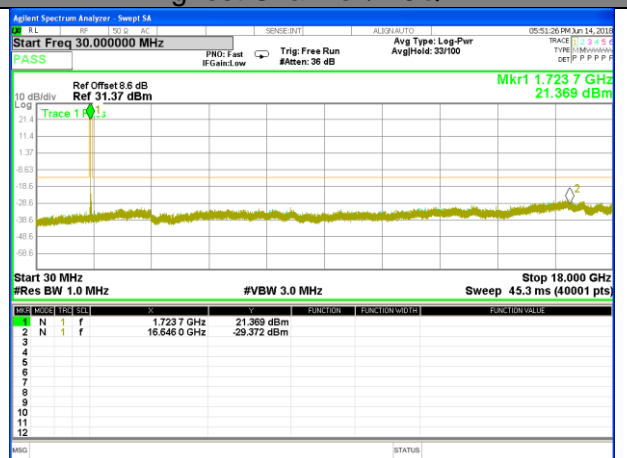

Highest Channel / 16QAM

LTE BAND 4

LTE Band 4 / 15MHz /Emission

Lowest Channel / QPSK

Lowest Channel / 16QAM

Middle Channel / QPSK

Middle Channel / 16QAM

Highest Channel / QPSK

Highest Channel / 16QAM

LTE BAND 4

LTE Band 4 / 20MHz /Emission

Lowest Channel / QPSK

Lowest Channel / 16QAM

Middle Channel / QPSK

Middle Channel / 16QAM

Highest Channel / QPSK

Highest Channel / 16QAM

LTE BAND 7

LTE Band 7 / 5MHz /Emission

Lowest Channel / QPSK

Lowest Channel / 16QAM

Middle Channel / QPSK

Middle Channel / 16QAM

Highest Channel / QPSK