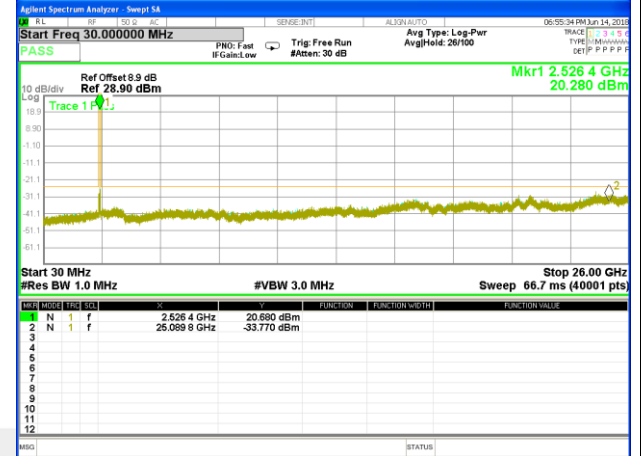

Highest Channel / 16QAM

LTE BAND 4

LTE Band 4 / 20MHz /Emission

Lowest Channel / QPSK

Lowest Channel / 16QAM

Middle Channel / QPSK

Middle Channel / 16QAM

Highest Channel / QPSK

Highest Channel / 16QAM

LTE BAND 7

LTE Band 7 / 5MHz /Emission

Lowest Channel / QPSK

Lowest Channel / 16QAM

Middle Channel / QPSK

Middle Channel / 16QAM

Highest Channel / QPSK

Highest Channel / 16QAM

LTE BAND 7

LTE Band 7 / 10MHz /Emission

Lowest Channel / QPSK

Lowest Channel / 16QAM

Middle Channel / QPSK

Middle Channel / 16QAM

Highest Channel / QPSK