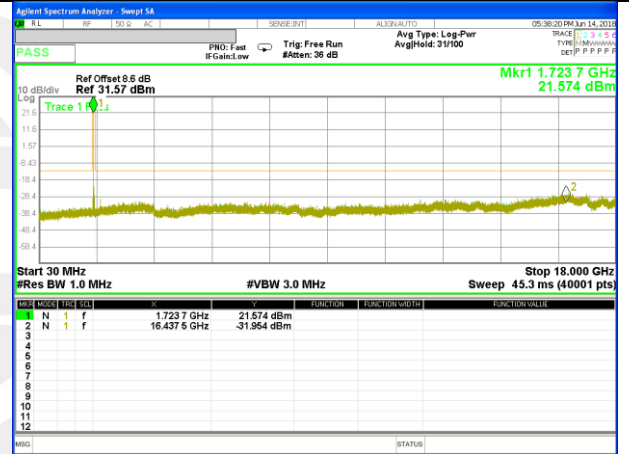

Highest Channel / 16QAM

LTE BAND 4

LTE Band 4 / 10MHz /Emission

Lowest Channel / QPSK

Lowest Channel / 16QAM

Middle Channel / QPSK

Middle Channel / 16QAM

Highest Channel / QPSK

Highest Channel / 16QAM

LTE BAND 4

LTE Band 4 / 15MHz /Emission

Lowest Channel / QPSK

Lowest Channel / 16QAM

Middle Channel / QPSK

Middle Channel / 16QAM

Highest Channel / QPSK

Highest Channel / 16QAM

LTE BAND 4

LTE Band 4 / 20MHz /Emission

Lowest Channel / QPSK

Lowest Channel / 16QAM

Middle Channel / QPSK

Middle Channel / 16QAM

Highest Channel / QPSK