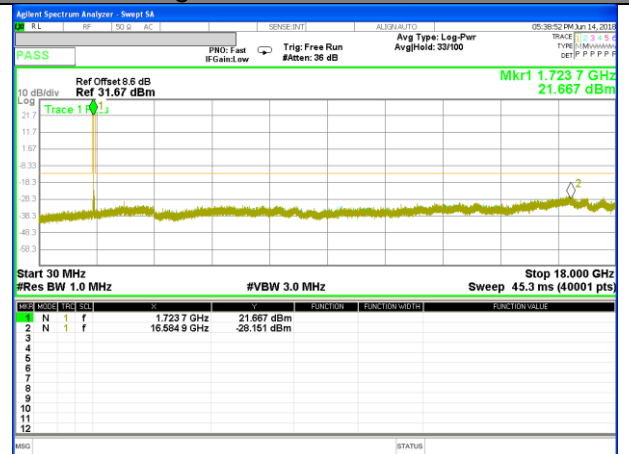

Highest Channel / 16QAM

LTE BAND 4

LTE Band 4 / 10MHz /Emission

Lowest Channel / QPSK

Lowest Channel / 16QAM

Middle Channel / QPSK

Middle Channel / 16QAM

Highest Channel / QPSK

Highest Channel / 16QAM

LTE BAND 4

LTE Band 4 / 15MHz /Emission

Lowest Channel / QPSK

Lowest Channel / 16QAM

Middle Channel / QPSK

Middle Channel / 16QAM

Highest Channel / QPSK

Highest Channel / 16QAM

LTE BAND 4

LTE Band 4 / 20MHz /Emission

Lowest Channel / QPSK

Lowest Channel / 16QAM

Middle Channel / QPSK

Middle Channel / 16QAM

Highest Channel / QPSK