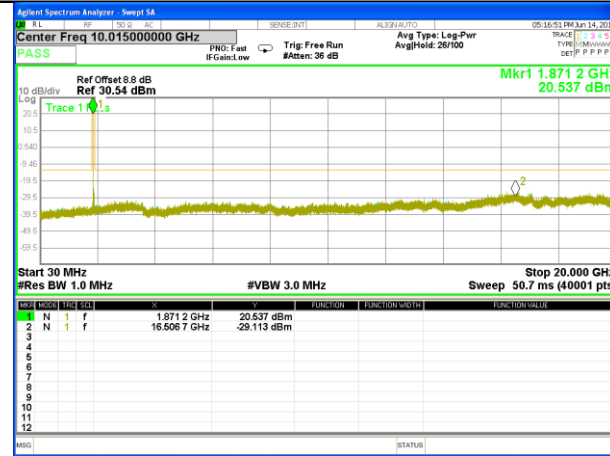

Highest Channel / 16QAM

LTE BAND 2

LTE Band 2 / 3MHz /Emission

Lowest Channel / QPSK

Lowest Channel / 16QAM

Middle Channel / QPSK

Middle Channel / 16QAM

Highest Channel / QPSK

Highest Channel / 16QAM

LTE BAND 2

LTE Band 2 / 5MHz /Emission

Lowest Channel / QPSK

Lowest Channel / 16QAM

Middle Channel / QPSK

Middle Channel / 16QAM

Highest Channel / QPSK

Highest Channel / 16QAM

LTE BAND 2

LTE Band 2 / 10MHz /Emission

Lowest Channel / QPSK

Lowest Channel / 16QAM

Middle Channel / QPSK

Middle Channel / 16QAM

Highest Channel / QPSK

Highest Channel / 16QAM

LTE BAND 2

LTE Band 2 / 15MHz /Emission

Lowest Channel / QPSK

Lowest Channel / 16QAM

Middle Channel / QPSK

Middle Channel / 16QAM

Highest Channel / QPSK