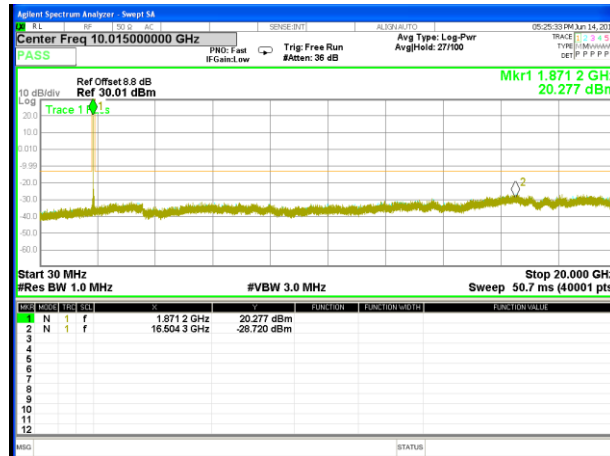

CONDUCTED SPURIOUS EMISSION

LTE BAND 2

LTE Band 2 / 1.4MHz /Emission

Lowest Channel / QPSK

Lowest Channel / 16QAM

Middle Channel / QPSK

Middle Channel / 16QAM

Highest Channel / QPSK

Highest Channel / 16QAM

LTE BAND 2

LTE Band 2 / 3MHz /Emission

Lowest Channel / QPSK

Lowest Channel / 16QAM

Middle Channel / QPSK

Middle Channel / 16QAM

Highest Channel / QPSK

Highest Channel / 16QAM

LTE BAND 2

LTE Band 2 / 5MHz /Emission

Lowest Channel / QPSK

Lowest Channel / 16QAM

Middle Channel / QPSK

Middle Channel / 16QAM

Highest Channel / QPSK