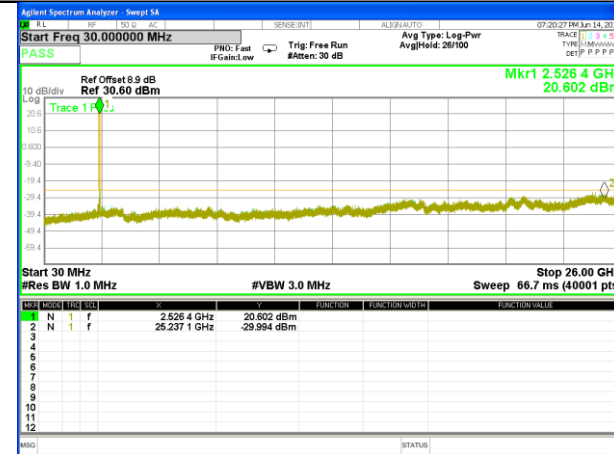

Highest Channel / 16QAM

LTE BAND 7

LTE Band 7 / 15MHz /Emission

Lowest Channel / QPSK

Lowest Channel / 16QAM

Middle Channel / QPSK

Middle Channel / 16QAM

Highest Channel / QPSK

Highest Channel / 16QAM

LTE BAND 7

LTE Band 7 / 20MHz /Emission

Lowest Channel / QPSK

Lowest Channel / 16QAM

Middle Channel / QPSK

Middle Channel / 16QAM

Highest Channel / QPSK

Highest Channel / 16QAM