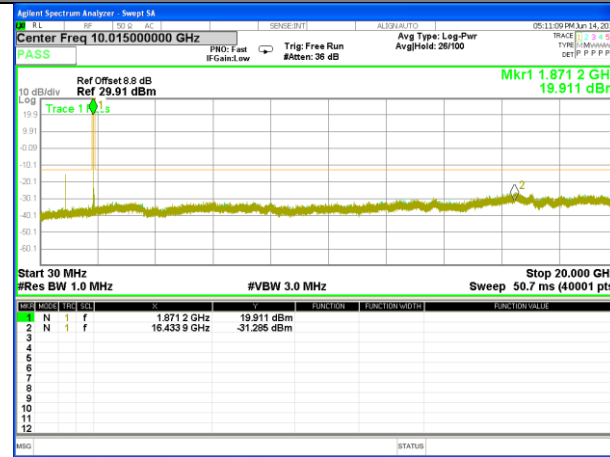

CONDUCTED SPURIOUS EMISSION

LTE BAND 2

LTE Band 2 / 1.4MHz /Emission

Lowest Channel / QPSK

Lowest Channel / 16QAM

Middle Channel / QPSK

Middle Channel / 16QAM

Highest Channel / QPSK

Highest Channel / 16QAM

LTE BAND 2

LTE Band 2 / 3MHz /Emission

Lowest Channel / QPSK

Lowest Channel / 16QAM

Middle Channel / QPSK

Middle Channel / 16QAM

Highest Channel / QPSK

Highest Channel / 16QAM

LTE BAND 2

LTE Band 2 / 5MHz /Emission

Lowest Channel / QPSK

Lowest Channel / 16QAM

Middle Channel / QPSK

Middle Channel / 16QAM

Highest Channel / QPSK

Highest Channel / 16QAM

LTE BAND 2

LTE Band 2 / 10MHz /Emission

Lowest Channel / QPSK

Lowest Channel / 16QAM

Middle Channel / QPSK

Middle Channel / 16QAM

Highest Channel / QPSK