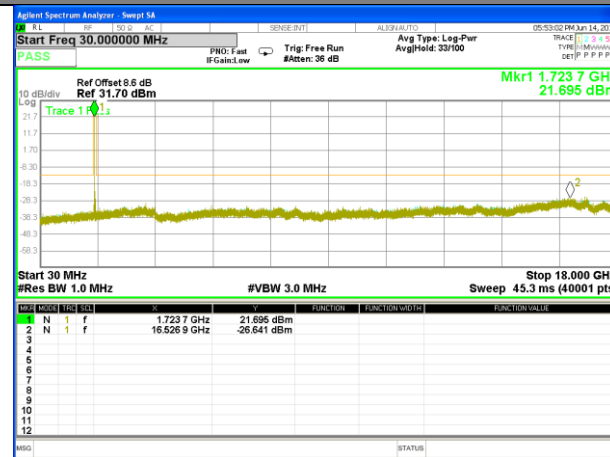

Highest Channel / 16QAM

LTE BAND 4

LTE Band 4 / 15MHz /Emission

Lowest Channel / QPSK

Lowest Channel / 16QAM

Middle Channel / QPSK

Middle Channel / 16QAM

Highest Channel / QPSK

Highest Channel / 16QAM

LTE BAND 4

LTE Band 4 / 20MHz /Emission

Lowest Channel / QPSK

Lowest Channel / 16QAM

Middle Channel / QPSK

Middle Channel / 16QAM

Highest Channel / QPSK

Highest Channel / 16QAM

LTE BAND 7

LTE Band 7 / 5MHz /Emission

Lowest Channel / QPSK

Lowest Channel / 16QAM

Middle Channel / QPSK

Middle Channel / 16QAM

Highest Channel / QPSK