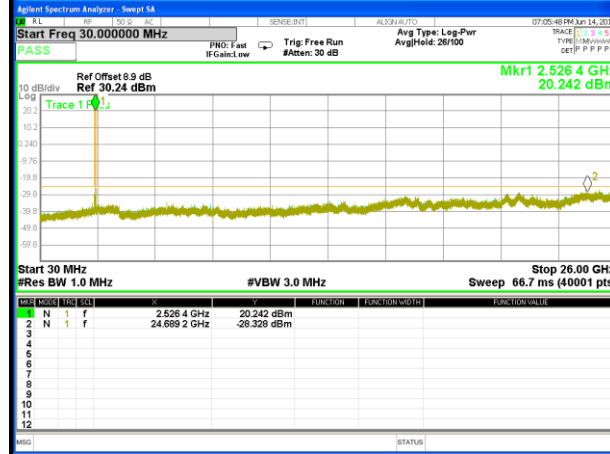

Highest Channel / 16QAM

LTE BAND 4

LTE Band 4 / 20MHz /Emission

Lowest Channel / QPSK

Lowest Channel / 16QAM

Middle Channel / QPSK

Middle Channel / 16QAM

Highest Channel / QPSK

Highest Channel / 16QAM

LTE BAND 7

LTE Band 7 / 5MHz /Emission

Lowest Channel / QPSK

Lowest Channel / 16QAM

Middle Channel / QPSK

Middle Channel / 16QAM

Highest Channel / QPSK

Highest Channel / 16QAM

LTE BAND 7

LTE Band 7 / 10MHz /Emission

Lowest Channel / QPSK

Lowest Channel / 16QAM

Middle Channel / QPSK

Middle Channel / 16QAM

Highest Channel / QPSK