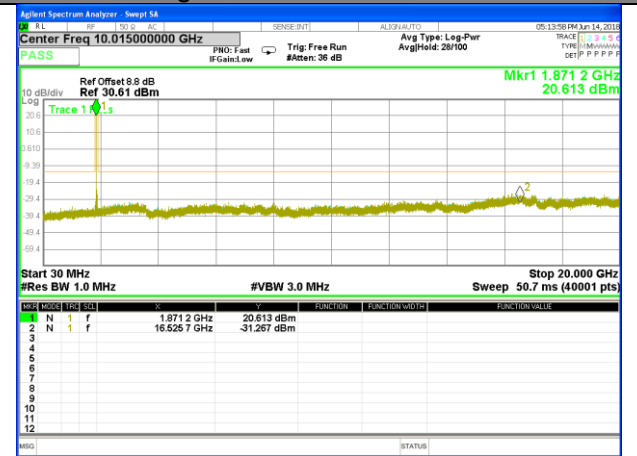

Highest Channel / 16QAM

LTE BAND 2

LTE Band 2 / 3MHz /Emission

Lowest Channel / QPSK

Lowest Channel / 16QAM

Middle Channel / QPSK

Middle Channel / 16QAM

Highest Channel / QPSK

Highest Channel / 16QAM

LTE BAND 2

LTE Band 2 / 5MHz /Emission

Lowest Channel / QPSK

Lowest Channel / 16QAM

Middle Channel / QPSK

Middle Channel / 16QAM

Highest Channel / QPSK

Highest Channel / 16QAM

LTE BAND 2

LTE Band 2 / 10MHz /Emission

Lowest Channel / QPSK

Lowest Channel / 16QAM

Middle Channel / QPSK

Middle Channel / 16QAM

Highest Channel / QPSK

Highest Channel / 16QAM

LTE BAND 2

LTE Band 2 / 15MHz /Emission

Lowest Channel / QPSK

Lowest Channel / 16QAM

Middle Channel / QPSK

Middle Channel / 16QAM

Highest Channel / QPSK