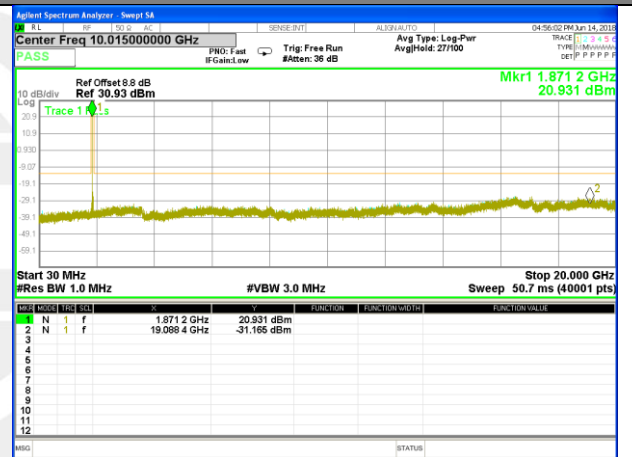

Highest Channel / 16QAM

LTE BAND 2

LTE Band 2 / 5MHz /Emission

Lowest Channel / QPSK

Lowest Channel / 16QAM

Middle Channel / QPSK

Middle Channel / 16QAM

Highest Channel / QPSK

Highest Channel / 16QAM

LTE BAND 2

LTE Band 2 / 10MHz /Emission

Lowest Channel / QPSK

Lowest Channel / 16QAM

Middle Channel / QPSK

Middle Channel / 16QAM

Highest Channel / QPSK

Highest Channel / 16QAM

LTE BAND 2

LTE Band 2 / 15MHz /Emission

Lowest Channel / QPSK

Lowest Channel / 16QAM

Middle Channel / QPSK

Middle Channel / 16QAM

Highest Channel / QPSK