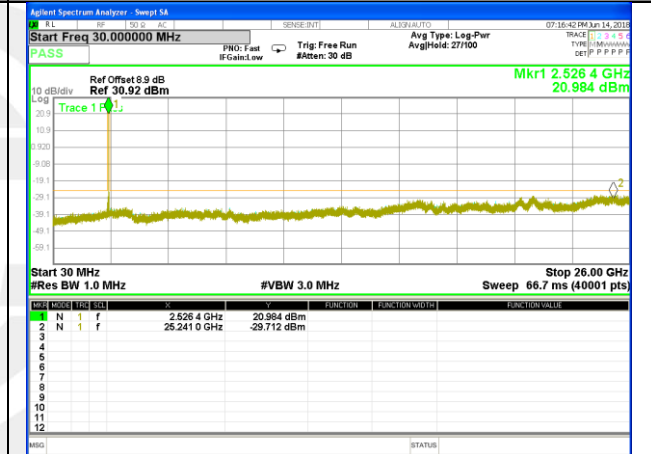

Highest Channel / 16QAM

LTE BAND 7

LTE Band 7 / 15MHz /Emission

Lowest Channel / QPSK

Lowest Channel / 16QAM

Middle Channel / QPSK

Middle Channel / 16QAM

Highest Channel / QPSK

Highest Channel / 16QAM

LTE BAND 7

LTE Band 7 / 20MHz /Emission

Lowest Channel / QPSK

Lowest Channel / 16QAM

Middle Channel / QPSK

Middle Channel / 16QAM

Highest Channel / QPSK

Highest Channel / 16QAM