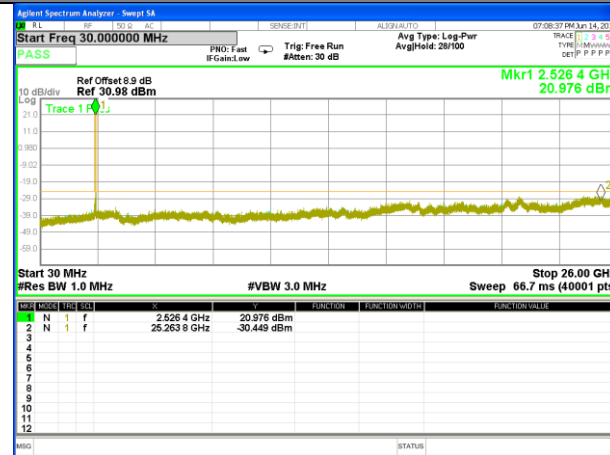

Highest Channel / 16QAM

LTE BAND 7

LTE Band 7 / 10MHz /Emission

Lowest Channel / QPSK

Lowest Channel / 16QAM

Middle Channel / QPSK

Middle Channel / 16QAM

Highest Channel / QPSK

Highest Channel / 16QAM

LTE BAND 7

LTE Band 7 / 15MHz /Emission

Lowest Channel / QPSK

Lowest Channel / 16QAM

Middle Channel / QPSK

Middle Channel / 16QAM

Highest Channel / QPSK

Highest Channel / 16QAM

LTE BAND 7

LTE Band 7 / 20MHz /Emission

Lowest Channel / QPSK

Lowest Channel / 16QAM

Middle Channel / QPSK

Middle Channel / 16QAM

Highest Channel / QPSK