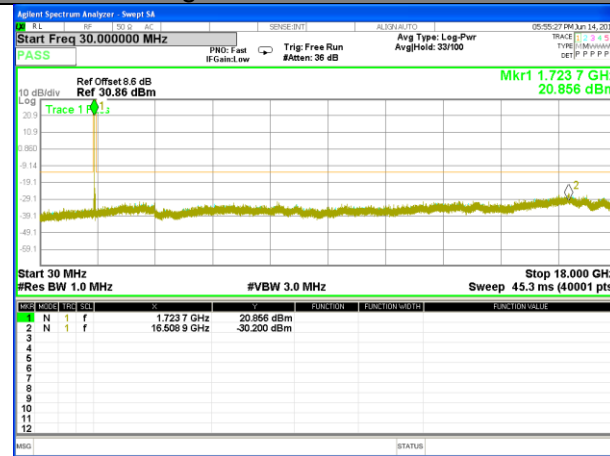

Highest Channel / 16QAM

LTE BAND 4

LTE Band 4 / 1.4MHz /Emission

Lowest Channel / QPSK

Lowest Channel / 16QAM

Middle Channel / QPSK

Middle Channel / 16QAM

Highest Channel / QPSK

Highest Channel / 16QAM

LTE BAND 4

LTE Band 4 / 3MHz /Emission

Lowest Channel / QPSK

Lowest Channel / 16QAM

Middle Channel / QPSK

Middle Channel / 16QAM

Highest Channel / QPSK

Highest Channel / 16QAM

LTE BAND 4

LTE Band 4 / 5MHz /Emission

Lowest Channel / QPSK

Lowest Channel / 16QAM

Middle Channel / QPSK

Middle Channel / 16QAM

Highest Channel / QPSK