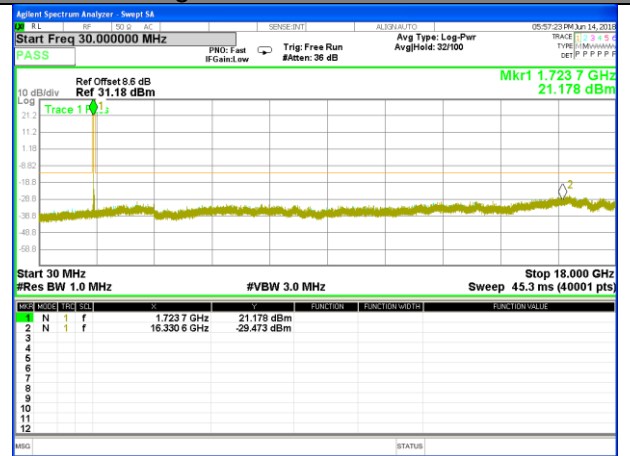

Highest Channel / 16QAM

LTE BAND 4

LTE Band 4 / 1.4MHz /Emission

Lowest Channel / QPSK

Lowest Channel / 16QAM

Middle Channel / QPSK

Middle Channel / 16QAM

Highest Channel / QPSK

Highest Channel / 16QAM

LTE BAND 4

LTE Band 4 / 3MHz /Emission

Lowest Channel / QPSK

Lowest Channel / 16QAM

Middle Channel / QPSK

Middle Channel / 16QAM

Highest Channel / QPSK

Highest Channel / 16QAM

LTE BAND 4

LTE Band 4 / 5MHz /Emission

Lowest Channel / QPSK

Lowest Channel / 16QAM

Middle Channel / QPSK

Middle Channel / 16QAM

Highest Channel / QPSK