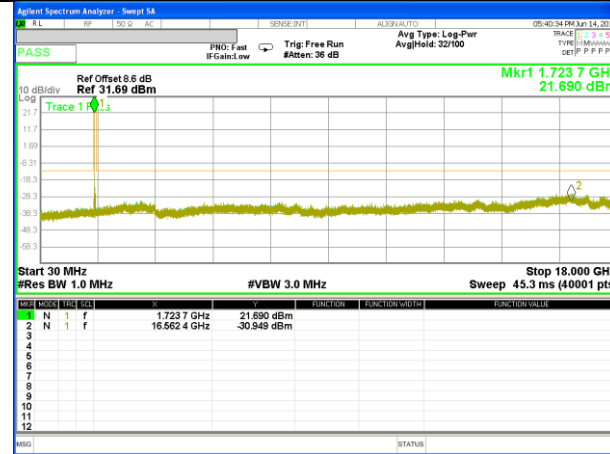

Highest Channel / 16QAM

LTE BAND 4

LTE Band 4 / 10MHz /Emission

Lowest Channel / QPSK

Lowest Channel / 16QAM

Middle Channel / QPSK

Middle Channel / 16QAM

Highest Channel / QPSK

Highest Channel / 16QAM

LTE BAND 4

LTE Band 4 / 15MHz /Emission

Lowest Channel / QPSK

Lowest Channel / 16QAM

Middle Channel / QPSK

Middle Channel / 16QAM

Highest Channel / QPSK

Highest Channel / 16QAM

LTE BAND 4

LTE Band 4 / 20MHz /Emission

Lowest Channel / QPSK

Lowest Channel / 16QAM

Middle Channel / QPSK

Middle Channel / 16QAM

Highest Channel / QPSK