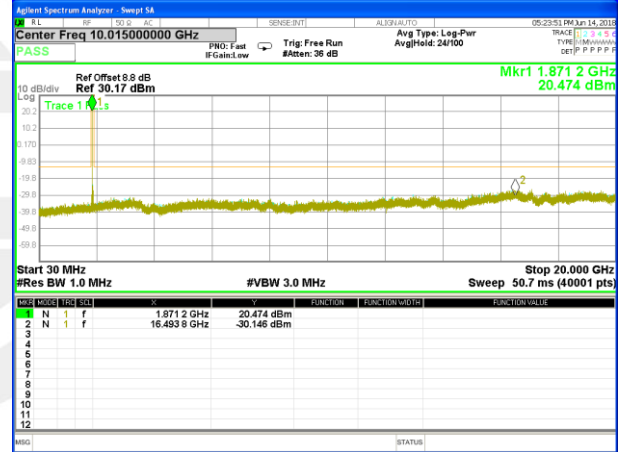

CONDUCTED SPURIOUS EMISSION

LTE BAND 2

LTE Band 2 / 1.4MHz /Emission

Lowest Channel / QPSK

Lowest Channel / 16QAM

Middle Channel / QPSK

Middle Channel / 16QAM

Highest Channel / QPSK

Highest Channel / 16QAM

LTE BAND 2

LTE Band 2 / 3MHz /Emission

Lowest Channel / QPSK

Lowest Channel / 16QAM

Middle Channel / QPSK

Middle Channel / 16QAM

Highest Channel / QPSK

Highest Channel / 16QAM

LTE BAND 2

LTE Band 2 / 5MHz /Emission

Lowest Channel / QPSK

Lowest Channel / 16QAM

Middle Channel / QPSK

Middle Channel / 16QAM

Highest Channel / QPSK