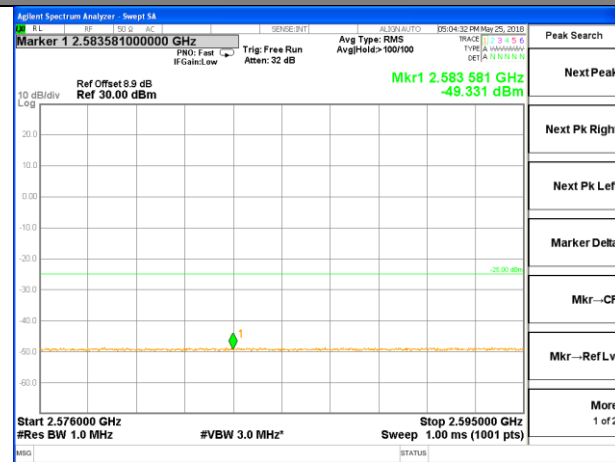

Lowest Band Edge / Full RB

Highest Band Edge / Full RB

LTE band 4

LTE Band 4 / 20MHz /16QAM

Lowest Band Edge / 1 RB

Highest Band Edge / 1 RB

Lowest Band Edge / Full RB

Highest Band Edge / Full RB

LTE band 7

LTE band 7 / 5MHz /QPSK Lowest Band Edge / 1 RB

LTE band 7

LTE band 7 / 5MHz /QPSK Highest Band Edge / 1 RB

2555-2570MHz

2570-2571MHz

2571-2575MHz

2575-2590MHz

2576-2595MHz

LTE band 7

LTE band 7 / 5MHz /QPSK Lowest Band Edge / Full RB

LTE band 7

LTE band 7 / 5MHz /QPSK Highest Band Edge / Full RB

2555-2570MHz

2570-2571MHz

2571-2575MHz

2575-2590MHz

2576-2595MHz

LTE BAND 7

LTE band 7 / 5MHz /16QAM Lowest Band Edge / 1 RB

LTE BAND 7

LTE band 7 / 5MHz /16QAM Highest Band Edge / 1 RB

2555-2570MHz

2570-2571MHz