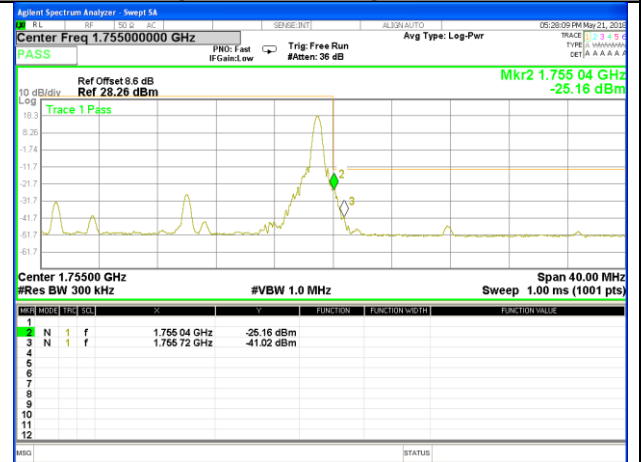

Lowest Band Edge / 1 RB

Highest Band Edge / 1 RB

Lowest Band Edge / Full RB

Highest Band Edge / Full RB

LTE band 4

LTE Band 4 / 20MHz /QPSK

Lowest Band Edge / 1 RB

Highest Band Edge / 1 RB

Lowest Band Edge / Full RB

Highest Band Edge / Full RB

LTE band 4

LTE Band 4 / 20MHz /16QAM

Lowest Band Edge / 1 RB

Highest Band Edge / 1 RB

Lowest Band Edge / Full RB

Highest Band Edge / Full RB

LTE band 7

LTE band 7 / 5MHz /QPSK Lowest Band Edge / 1 RB

LTE band 7

LTE band 7 / 5MHz /QPSK Highest Band Edge / 1 RB

2555-2570MHz

2570-2571MHz

2571-2575MHz

2575-2590MHz

2576-2595MHz

LTE band 7

LTE band 7 / 5MHz /QPSK Lowest Band Edge / Full RB

LTE band 7

LTE band 7 / 5MHz /QPSK Highest Band Edge / Full RB

2555-2570MHz

2570-2571MHz

2571-2575MHz