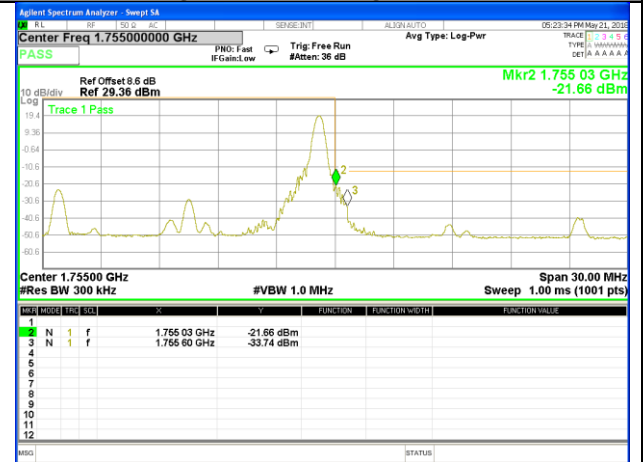

LTE band 4

LTE Band 4 / 15MHz /QPSK

Lowest Band Edge / 1 RB

Highest Band Edge / 1 RB

Lowest Band Edge / Full RB

Highest Band Edge / Full RB

LTE band 4

LTE Band 4 / 15MHz /16QAM

Lowest Band Edge / 1 RB

Highest Band Edge / 1 RB

Lowest Band Edge / Full RB

Highest Band Edge / Full RB

LTE band 4

LTE Band 4 / 20MHz /QPSK

Lowest Band Edge / 1 RB

Highest Band Edge / 1 RB

Lowest Band Edge / Full RB

Highest Band Edge / Full RB

LTE band 4

LTE Band 4 / 20MHz /16QAM

Lowest Band Edge / 1 RB

Highest Band Edge / 1 RB

Lowest Band Edge / Full RB

Highest Band Edge / Full RB