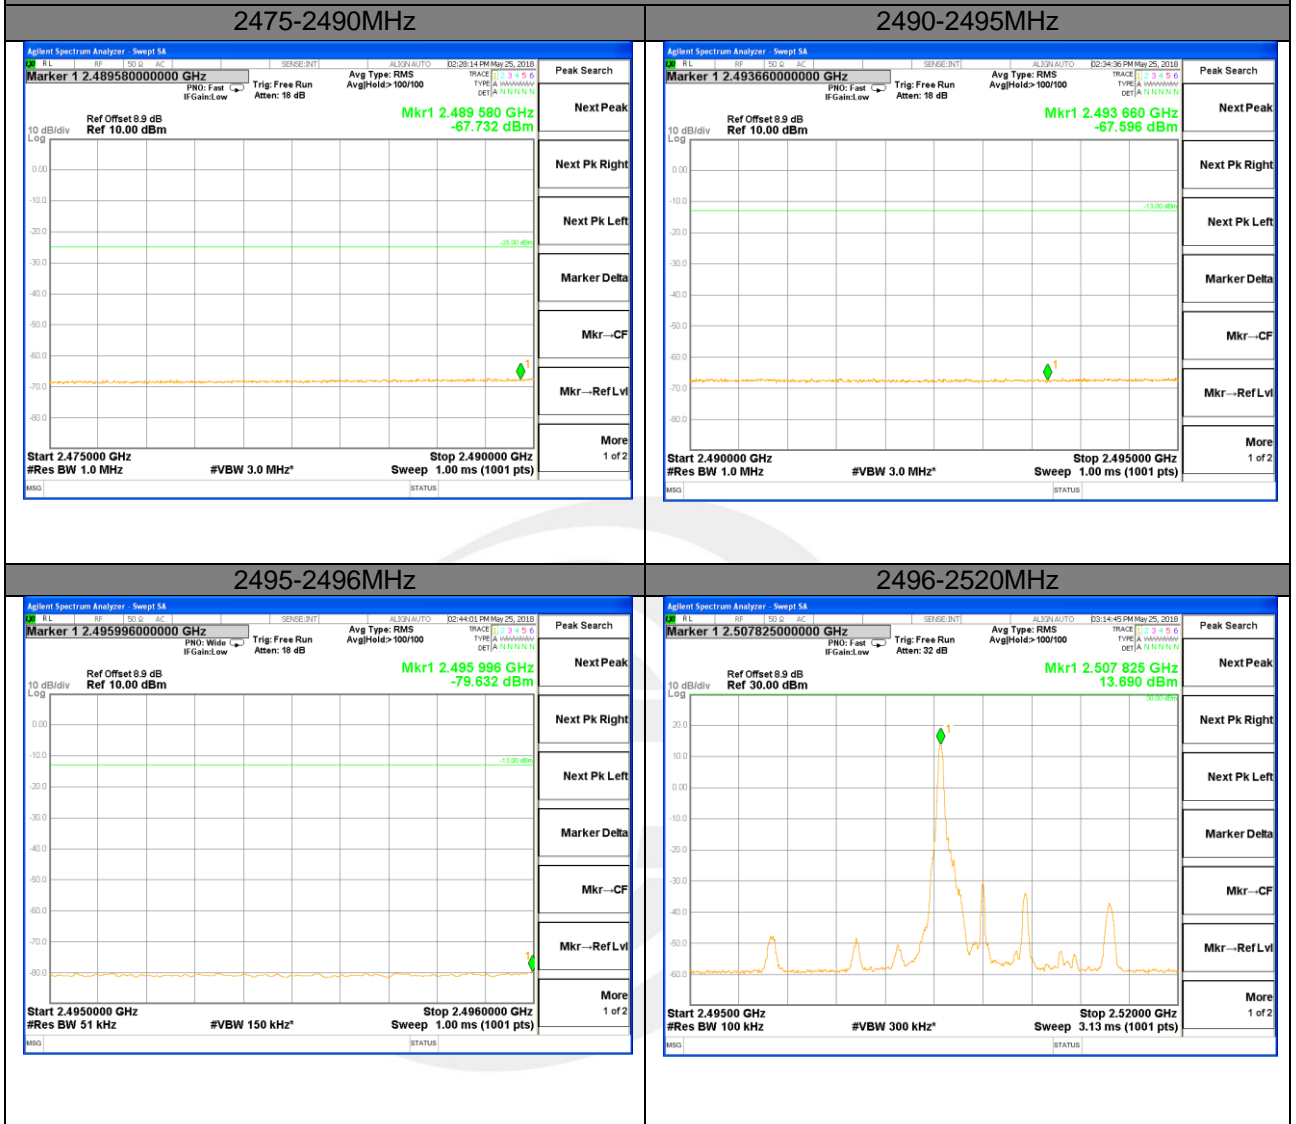

Lowest Band Edge / 1 RB

Highest Band Edge / 1 RB

Lowest Band Edge / Full RB

Highest Band Edge / Full RB

LTE band 4

LTE Band 4 / 20MHz /QPSK

Lowest Band Edge / 1 RB

Highest Band Edge / 1 RB

Lowest Band Edge / Full RB

Highest Band Edge / Full RB

LTE band 4

LTE Band 4 / 20MHz /16QAM

Lowest Band Edge / 1 RB

Highest Band Edge / 1 RB

Lowest Band Edge / Full RB

Highest Band Edge / Full RB

LTE band 7

LTE band 7 / 5MHz /QPSK Lowest Band Edge / 1 RB

LTE band 7

LTE band 7 / 5MHz /QPSK Highest Band Edge / 1 RB

2555-2570MHz

2570-2571MHz

2571-2575MHz

2575-2590MHz

2576-2595MHz

LTE band 7

LTE band 7 / 5MHz /QPSK Lowest Band Edge / Full RB

LTE band 7

LTE band 7 / 5MHz /QPSK Highest Band Edge / Full RB

2555-2570MHz

2570-2571MHz

2571-2575MHz