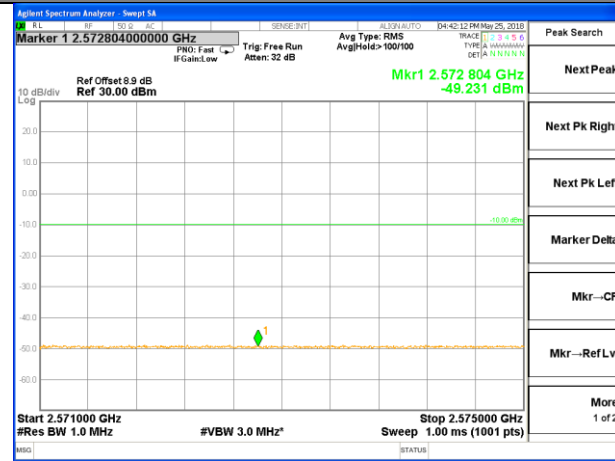

Lowest Band Edge / Full RB

Highest Band Edge / Full RB

LTE band 4

LTE Band 4 / 20MHz /16QAM

Lowest Band Edge / 1 RB

Highest Band Edge / 1 RB

Lowest Band Edge / Full RB

Highest Band Edge / Full RB

LTE band 7

LTE band 7 / 5MHz /QPSK Lowest Band Edge / 1 RB

LTE band 7

LTE band 7 / 5MHz /QPSK Highest Band Edge / 1 RB

2555-2570MHz

2570-2571MHz

2571-2575MHz

2575-2590MHz

2576-2595MHz

LTE band 7

LTE band 7 / 5MHz /QPSK Lowest Band Edge / Full RB

LTE band 7

LTE band 7 / 5MHz /QPSK Highest Band Edge / Full RB

2555-2570MHz

2570-2571MHz

2571-2575MHz

2575-2590MHz

2576-2595MHz

LTE BAND 7

LTE band 7 / 5MHz /16QAM Lowest Band Edge / 1 RB

LTE BAND 7

LTE band 7 / 5MHz /16QAM Highest Band Edge / 1 RB

2555-2570MHz

2570-2571MHz