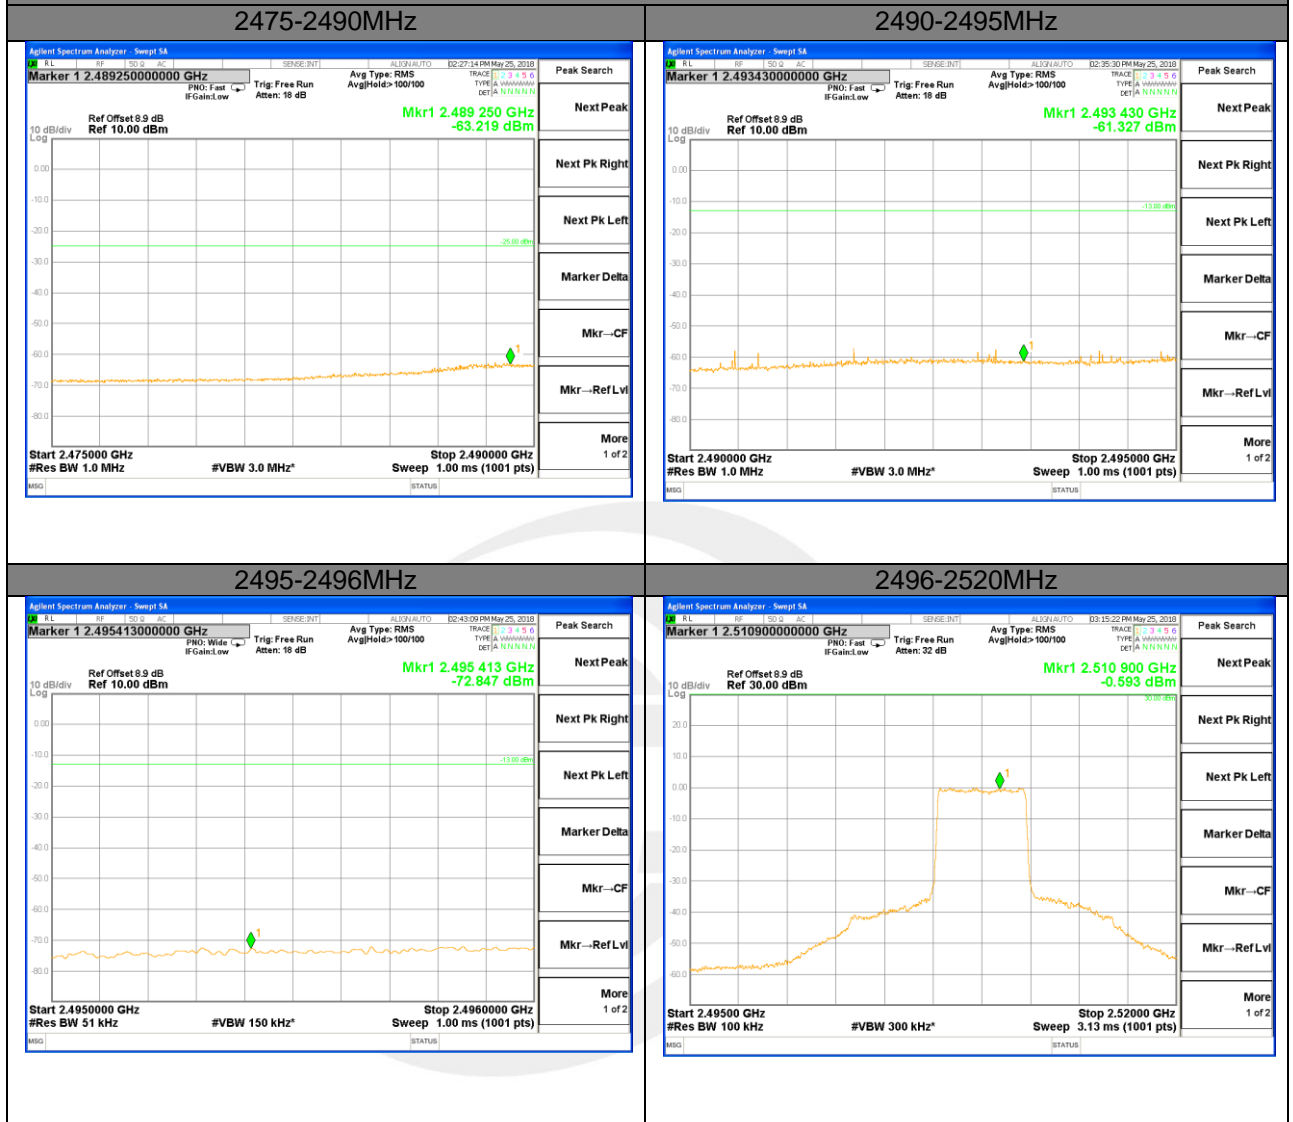

Lowest Band Edge / Full RB

Highest Band Edge / Full RB

LTE band 4

LTE Band 4 / 20MHz /16QAM

Lowest Band Edge / 1 RB

Highest Band Edge / 1 RB

Lowest Band Edge / Full RB

Highest Band Edge / Full RB

LTE band 7

LTE band 7 / 5MHz /QPSK Lowest Band Edge / 1 RB

LTE band 7

LTE band 7 / 5MHz /QPSK Highest Band Edge / 1 RB

2555-2570MHz

2570-2571MHz

2571-2575MHz

2575-2590MHz

2576-2595MHz

LTE band 7

LTE band 7 / 5MHz /QPSK Lowest Band Edge / Full RB

LTE band 7

LTE band 7 / 5MHz /QPSK Highest Band Edge / Full RB

2555-2570MHz

2570-2571MHz

2571-2575MHz

2575-2590MHz

2576-2595MHz

LTE BAND 7

LTE band 7 / 5MHz /16QAM Lowest Band Edge / 1 RB

LTE BAND 7

LTE band 7 / 5MHz /16QAM Highest Band Edge / 1 RB

2555-2570MHz

2570-2571MHz