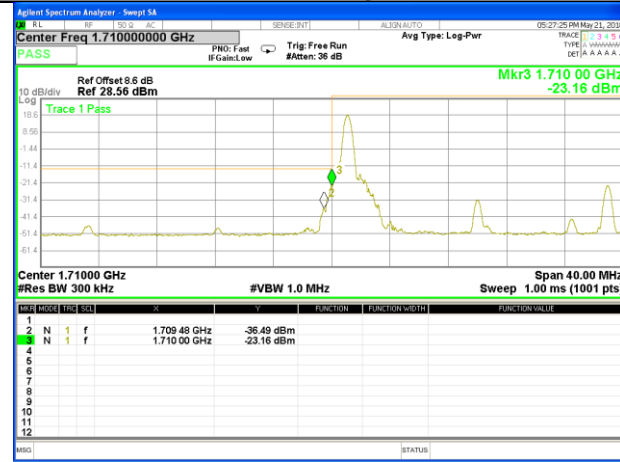

Lowest Band Edge / 1 RB

Highest Band Edge / 1 RB

Lowest Band Edge / Full RB

Highest Band Edge / Full RB

LTE band 4

LTE Band 4 / 20MHz /QPSK

Lowest Band Edge / 1 RB

Highest Band Edge / 1 RB

Lowest Band Edge / Full RB

Highest Band Edge / Full RB

LTE band 4

LTE Band 4 / 20MHz /16QAM

Lowest Band Edge / 1 RB

Highest Band Edge / 1 RB

Lowest Band Edge / Full RB

Highest Band Edge / Full RB

LTE band 7

LTE band 7 / 5MHz /QPSK Lowest Band Edge / 1 RB

LTE band 7

LTE band 7 / 5MHz /QPSK Highest Band Edge / 1 RB

2555-2570MHz

2570-2571MHz

2571-2575MHz

2575-2590MHz

2576-2595MHz

LTE band 7

LTE band 7 / 5MHz /QPSK Lowest Band Edge / Full RB

LTE band 7

LTE band 7 / 5MHz /QPSK Highest Band Edge / Full RB

2555-2570MHz

2570-2571MHz

2571-2575MHz