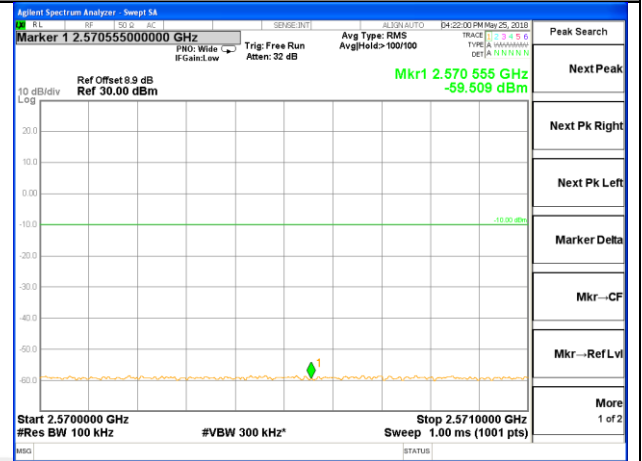

Lowest Band Edge / Full RB

Highest Band Edge / Full RB

LTE band 4

LTE Band 4 / 20MHz /16QAM

Lowest Band Edge / 1 RB

Highest Band Edge / 1 RB

Lowest Band Edge / Full RB

Highest Band Edge / Full RB

LTE band 7

LTE band 7 / 5MHz /QPSK Lowest Band Edge / 1 RB

LTE band 7

LTE band 7 / 5MHz /QPSK Highest Band Edge / 1 RB

2555-2570MHz

2570-2571MHz

2571-2575MHz

2575-2590MHz

2576-2595MHz

LTE band 7

LTE band 7 / 5MHz /QPSK Lowest Band Edge / Full RB

LTE band 7

LTE band 7 / 5MHz /QPSK Highest Band Edge / Full RB

2555-2570MHz

2570-2571MHz

2571-2575MHz