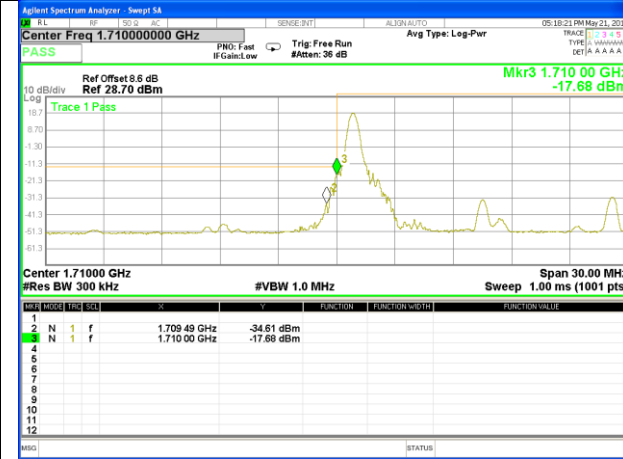

LTE band 4

LTE Band 4 / 15MHz /QPSK

Lowest Band Edge / 1 RB

Highest Band Edge / 1 RB

Lowest Band Edge / Full RB

Highest Band Edge / Full RB

LTE band 4

LTE Band 4 / 15MHz /16QAM

Lowest Band Edge / 1 RB

Highest Band Edge / 1 RB

Lowest Band Edge / Full RB

Highest Band Edge / Full RB

LTE band 4

LTE Band 4 / 20MHz /QPSK

Lowest Band Edge / 1 RB

Highest Band Edge / 1 RB

Lowest Band Edge / Full RB

Highest Band Edge / Full RB

LTE band 4

LTE Band 4 / 20MHz /16QAM

Lowest Band Edge / 1 RB

Highest Band Edge / 1 RB

Lowest Band Edge / Full RB

Highest Band Edge / Full RB