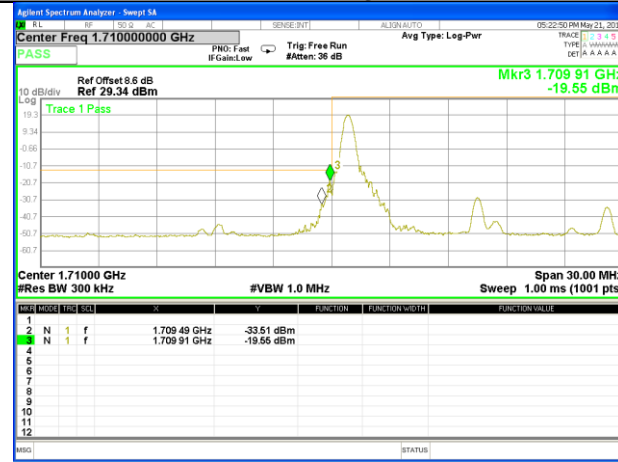

LTE band 4

LTE Band 4 / 15MHz /QPSK

Lowest Band Edge / 1 RB

Highest Band Edge / 1 RB

Lowest Band Edge / Full RB

Highest Band Edge / Full RB

LTE band 4

LTE Band 4 / 15MHz /16QAM

Lowest Band Edge / 1 RB

Highest Band Edge / 1 RB

Lowest Band Edge / Full RB

Highest Band Edge / Full RB

LTE band 4

LTE Band 4 / 20MHz /QPSK

Lowest Band Edge / 1 RB

Highest Band Edge / 1 RB

Lowest Band Edge / Full RB

Highest Band Edge / Full RB

LTE band 4

LTE Band 4 / 20MHz /16QAM

Lowest Band Edge / 1 RB

Highest Band Edge / 1 RB

Lowest Band Edge / Full RB

Highest Band Edge / Full RB