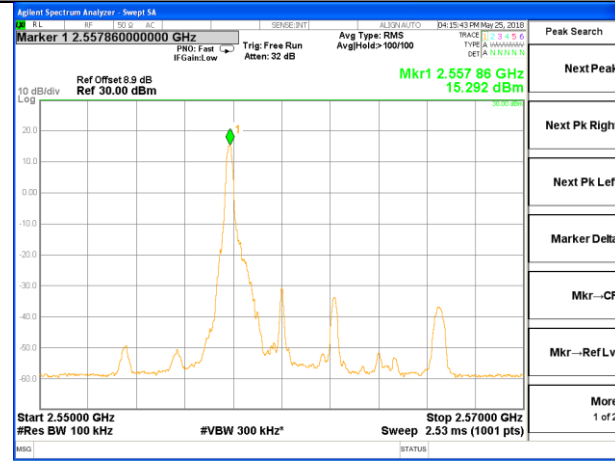

Lowest Band Edge / Full RB

Highest Band Edge / Full RB

LTE band 4

LTE Band 4 / 20MHz /16QAM

Lowest Band Edge / 1 RB

Highest Band Edge / 1 RB

Lowest Band Edge / Full RB

Highest Band Edge / Full RB

LTE band 7

LTE band 7 / 5MHz /QPSK Lowest Band Edge / 1 RB

LTE band 7

LTE band 7 / 5MHz /QPSK Highest Band Edge / 1 RB

2555-2570MHz

2570-2571MHz

2571-2575MHz

2575-2590MHz

2576-2595MHz

LTE band 7

LTE band 7 / 5MHz /QPSK Lowest Band Edge / Full RB

LTE band 7

LTE band 7 / 5MHz /QPSK Highest Band Edge / Full RB

2555-2570MHz

2570-2571MHz

2571-2575MHz

2575-2590MHz

2576-2595MHz

LTE BAND 7

LTE band 7 / 5MHz /16QAM Lowest Band Edge / 1 RB

LTE BAND 7

LTE band 7 / 5MHz /16QAM Highest Band Edge / 1 RB

2555-2570MHz

2570-2571MHz