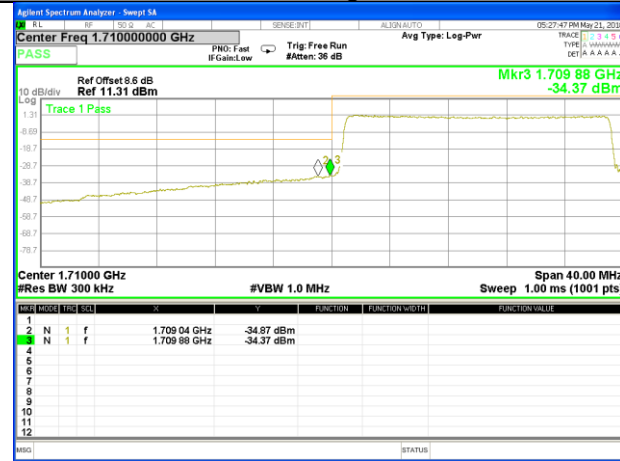

Lowest Band Edge / 1 RB

Highest Band Edge / 1 RB

Lowest Band Edge / Full RB

Highest Band Edge / Full RB

LTE band 4

LTE Band 4 / 20MHz /QPSK

Lowest Band Edge / 1 RB

Highest Band Edge / 1 RB

Lowest Band Edge / Full RB

Highest Band Edge / Full RB

LTE band 4

LTE Band 4 / 20MHz /16QAM

Lowest Band Edge / 1 RB

Highest Band Edge / 1 RB

Lowest Band Edge / Full RB

Highest Band Edge / Full RB

LTE band 7

LTE band 7 / 5MHz /QPSK Lowest Band Edge / 1 RB

LTE band 7

LTE band 7 / 5MHz /QPSK Highest Band Edge / 1 RB

2555-2570MHz

2570-2571MHz

2571-2575MHz

2575-2590MHz