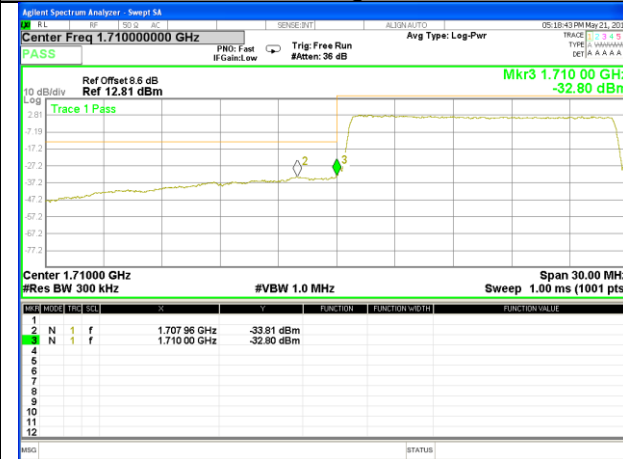

LTE band 4

LTE Band 4 / 15MHz /QPSK

Lowest Band Edge / 1 RB

Highest Band Edge / 1 RB

Lowest Band Edge / Full RB

Highest Band Edge / Full RB

LTE band 4

LTE Band 4 / 15MHz /16QAM

Lowest Band Edge / 1 RB

Highest Band Edge / 1 RB

Lowest Band Edge / Full RB

Highest Band Edge / Full RB

LTE band 4

LTE Band 4 / 20MHz /QPSK

Lowest Band Edge / 1 RB

Highest Band Edge / 1 RB

Lowest Band Edge / Full RB

Highest Band Edge / Full RB

LTE band 4

LTE Band 4 / 20MHz /16QAM

Lowest Band Edge / 1 RB

Highest Band Edge / 1 RB

Lowest Band Edge / Full RB

Highest Band Edge / Full RB