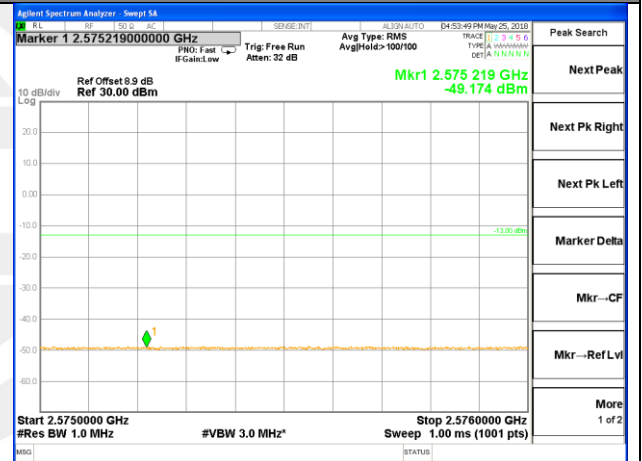

Lowest Band Edge / Full RB

Highest Band Edge / Full RB

LTE band 4

LTE Band 4 / 20MHz /16QAM

Lowest Band Edge / 1 RB

Highest Band Edge / 1 RB

Lowest Band Edge / Full RB

Highest Band Edge / Full RB

LTE band 7

LTE band 7 / 5MHz /QPSK Lowest Band Edge / 1 RB

LTE band 7

LTE band 7 / 5MHz /QPSK Highest Band Edge / 1 RB

2555-2570MHz

2570-2571MHz

2571-2575MHz

2575-2590MHz

2576-2595MHz

LTE band 7

LTE band 7 / 5MHz /QPSK Lowest Band Edge / Full RB

LTE band 7

LTE band 7 / 5MHz /QPSK Highest Band Edge / Full RB

2555-2570MHz

2570-2571MHz

2571-2575MHz

2575-2590MHz

2576-2595MHz

LTE BAND 7

LTE band 7 / 5MHz /16QAM Lowest Band Edge / 1 RB

LTE BAND 7

LTE band 7 / 5MHz /16QAM Highest Band Edge / 1 RB

2555-2570MHz

2570-2571MHz