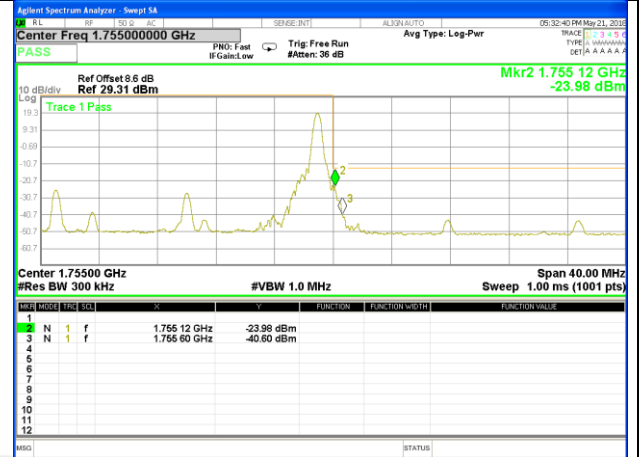

LTE band 4

LTE Band 4 / 15MHz /QPSK

Lowest Band Edge / 1 RB

Highest Band Edge / 1 RB

Lowest Band Edge / Full RB

Highest Band Edge / Full RB

LTE band 4

LTE Band 4 / 15MHz /16QAM

Lowest Band Edge / 1 RB

Highest Band Edge / 1 RB

Lowest Band Edge / Full RB

Highest Band Edge / Full RB

LTE band 4

LTE Band 4 / 20MHz /QPSK

Lowest Band Edge / 1 RB

Highest Band Edge / 1 RB

Lowest Band Edge / Full RB

Highest Band Edge / Full RB

LTE band 4

LTE Band 4 / 20MHz /16QAM

Lowest Band Edge / 1 RB

Highest Band Edge / 1 RB

Lowest Band Edge / Full RB

Highest Band Edge / Full RB

LTE band 7

LTE band 7 / 5MHz /QPSK Lowest Band Edge / 1 RB

LTE band 7

LTE band 7 / 5MHz /QPSK Highest Band Edge / 1 RB

2555-2570MHz

2570-2571MHz

2571-2575MHz

2575-2590MHz