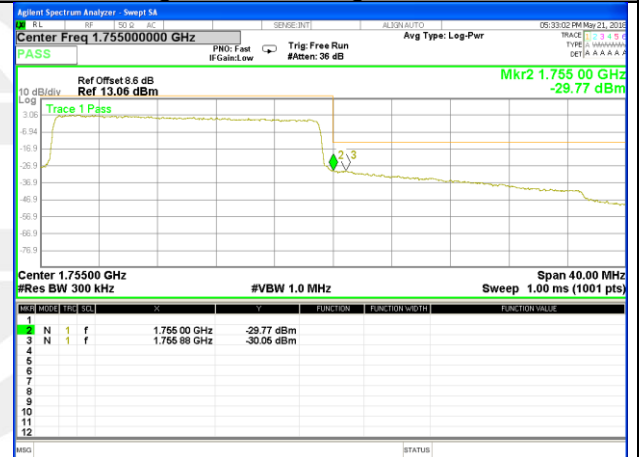

LTE band 4

LTE Band 4 / 15MHz /QPSK

Lowest Band Edge / 1 RB

Highest Band Edge / 1 RB

Lowest Band Edge / Full RB

Highest Band Edge / Full RB

LTE band 4

LTE Band 4 / 15MHz /16QAM

Lowest Band Edge / 1 RB

Highest Band Edge / 1 RB

Lowest Band Edge / Full RB

Highest Band Edge / Full RB

LTE band 4

LTE Band 4 / 20MHz /QPSK

Lowest Band Edge / 1 RB

Highest Band Edge / 1 RB

Lowest Band Edge / Full RB

Highest Band Edge / Full RB

LTE band 4

LTE Band 4 / 20MHz /16QAM

Lowest Band Edge / 1 RB

Highest Band Edge / 1 RB

Lowest Band Edge / Full RB

Highest Band Edge / Full RB

LTE band 7

LTE band 7 / 5MHz /QPSK Lowest Band Edge / 1 RB

LTE band 7

LTE band 7 / 5MHz /QPSK Highest Band Edge / 1 RB

2555-2570MHz

2570-2571MHz

2571-2575MHz

2575-2590MHz