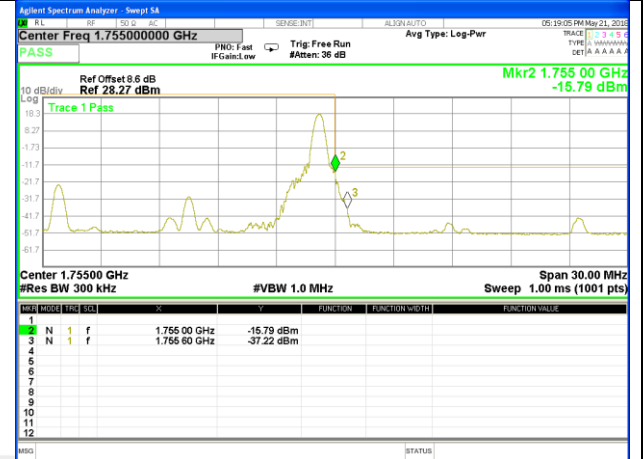

LTE band 4

LTE Band 4 / 15MHz /QPSK

Lowest Band Edge / 1 RB

Highest Band Edge / 1 RB

Lowest Band Edge / Full RB

Highest Band Edge / Full RB

LTE band 4

LTE Band 4 / 15MHz /16QAM

Lowest Band Edge / 1 RB

Highest Band Edge / 1 RB

Lowest Band Edge / Full RB

Highest Band Edge / Full RB

LTE band 4

LTE Band 4 / 20MHz /QPSK

Lowest Band Edge / 1 RB

Highest Band Edge / 1 RB

Lowest Band Edge / Full RB

Highest Band Edge / Full RB

LTE band 4

LTE Band 4 / 20MHz /16QAM

Lowest Band Edge / 1 RB

Highest Band Edge / 1 RB

Lowest Band Edge / Full RB

Highest Band Edge / Full RB