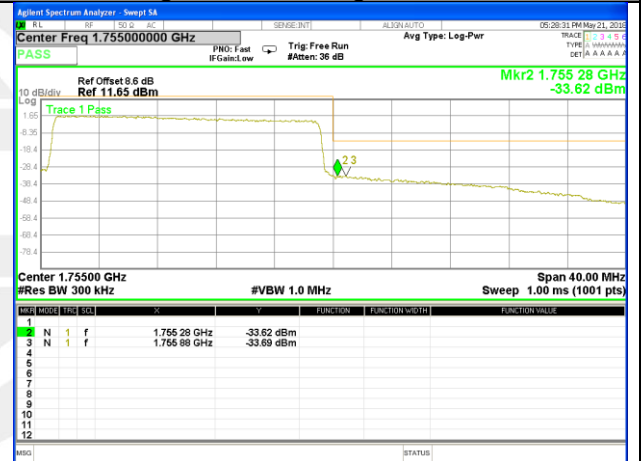

Lowest Band Edge / 1 RB

Highest Band Edge / 1 RB

Lowest Band Edge / Full RB

Highest Band Edge / Full RB

LTE band 4

LTE Band 4 / 20MHz /QPSK

Lowest Band Edge / 1 RB

Highest Band Edge / 1 RB

Lowest Band Edge / Full RB

Highest Band Edge / Full RB

LTE band 4

LTE Band 4 / 20MHz /16QAM

Lowest Band Edge / 1 RB

Highest Band Edge / 1 RB

Lowest Band Edge / Full RB

Highest Band Edge / Full RB

LTE band 7

LTE band 7 / 5MHz /QPSK Lowest Band Edge / 1 RB

LTE band 7

LTE band 7 / 5MHz /QPSK Highest Band Edge / 1 RB

2555-2570MHz

2570-2571MHz

2571-2575MHz

2575-2590MHz

2576-2595MHz

LTE band 7

LTE band 7 / 5MHz /QPSK Lowest Band Edge / Full RB

LTE band 7

LTE band 7 / 5MHz /QPSK Highest Band Edge / Full RB

2555-2570MHz

2570-2571MHz

2571-2575MHz