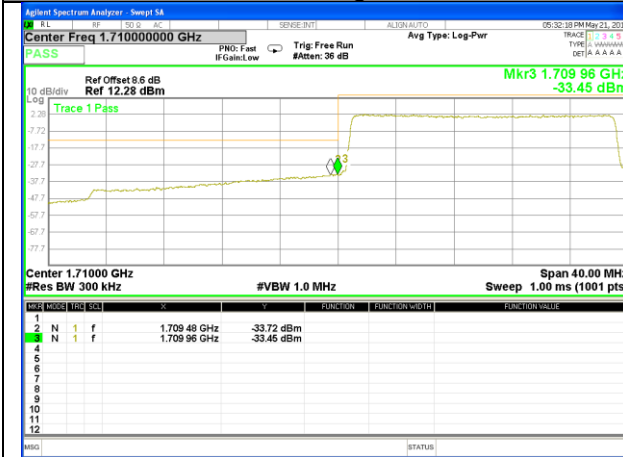

LTE band 4

LTE Band 4 / 15MHz /QPSK

Lowest Band Edge / 1 RB

Highest Band Edge / 1 RB

Lowest Band Edge / Full RB

Highest Band Edge / Full RB

LTE band 4

LTE Band 4 / 15MHz /16QAM

Lowest Band Edge / 1 RB

Highest Band Edge / 1 RB

Lowest Band Edge / Full RB

Highest Band Edge / Full RB

LTE band 4

LTE Band 4 / 20MHz /QPSK

Lowest Band Edge / 1 RB

Highest Band Edge / 1 RB

Lowest Band Edge / Full RB

Highest Band Edge / Full RB

LTE band 4

LTE Band 4 / 20MHz /16QAM

Lowest Band Edge / 1 RB

Highest Band Edge / 1 RB

Lowest Band Edge / Full RB

Highest Band Edge / Full RB

LTE band 7

LTE band 7 / 5MHz /QPSK Lowest Band Edge / 1 RB

LTE band 7

LTE band 7 / 5MHz /QPSK Highest Band Edge / 1 RB

2555-2570MHz

2570-2571MHz

2571-2575MHz

2575-2590MHz