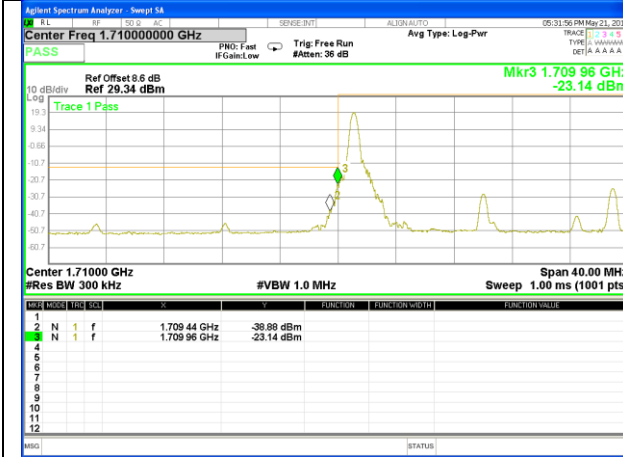

LTE band 4

LTE Band 4 / 15MHz /QPSK

Lowest Band Edge / 1 RB

Highest Band Edge / 1 RB

Lowest Band Edge / Full RB

Highest Band Edge / Full RB

LTE band 4

LTE Band 4 / 15MHz /16QAM

Lowest Band Edge / 1 RB

Highest Band Edge / 1 RB

Lowest Band Edge / Full RB

Highest Band Edge / Full RB

LTE band 4

LTE Band 4 / 20MHz /QPSK

Lowest Band Edge / 1 RB

Highest Band Edge / 1 RB

Lowest Band Edge / Full RB

Highest Band Edge / Full RB

LTE band 4

LTE Band 4 / 20MHz /16QAM

Lowest Band Edge / 1 RB

Highest Band Edge / 1 RB

Lowest Band Edge / Full RB

Highest Band Edge / Full RB

LTE band 7

LTE band 7 / 5MHz /QPSK Lowest Band Edge / 1 RB

LTE band 7

LTE band 7 / 5MHz /QPSK Highest Band Edge / 1 RB

2555-2570MHz

2570-2571MHz

2571-2575MHz

2575-2590MHz