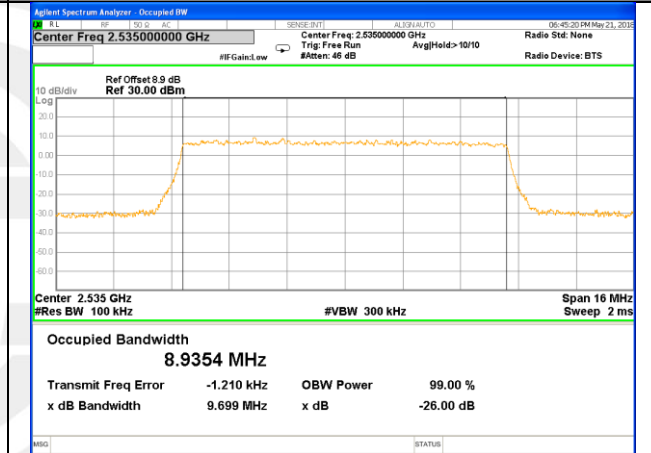

Middle Channel / 15MHz / 16QAM

Highest Channel / 15MHz / QPSK

Highest Channel / 15MHz / 16QAM

LTE band 4

LTE band 4 (99% and -26 Bandwidth)

Lowest Channel / 20MHz / QPSK

Lowest Channel / 20MHz / 16QAM

Middle Channel / 20MHz / QPSK

Middle Channel / 20MHz / 16QAM

Highest Channel / 20MHz / QPSK

Highest Channel / 20MHz / 16QAM

LTE band 7

LTE band 7 (99% and -26 Bandwidth)

LTE band 7

LTE band 7 (99% and -26 Bandwidth)

Lowest Channel / 10MHz / QPSK

Lowest Channel / 10MHz / 16QAM

Middle Channel / 10MHz / QPSK

Middle Channel / 10MHz / 16QAM

Highest Channel / 10MHz / QPSK

Highest Channel / 10MHz / 16QAM

LTE band 7

LTE band 7 (99% and -26 Bandwidth)

Lowest Channel / 15MHz / QPSK