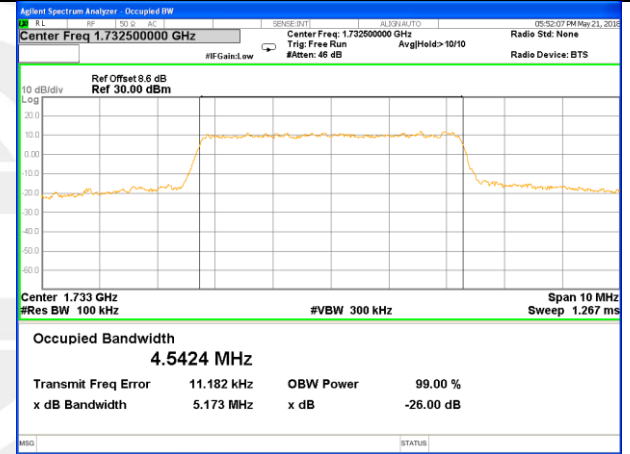

Highest Channel / 20MHz / 16QAM

LTE band 4

LTE band 4 (99% and -26 Bandwidth)

LTE band 4

LTE band 4 (99% and -26 Bandwidth)

Lowest Channel / 3MHz / QPSK

Lowest Channel / 3MHz / 16QAM

Middle Channel / 3MHz / QPSK

Middle Channel / 3MHz / 16QAM

Highest Channel / 3MHz / QPSK

Highest Channel / 3MHz / 16QAM

LTE band 4

LTE band 4 (99% and -26 Bandwidth)

Lowest Channel / 5MHz / QPSK

Lowest Channel / 5MHz / 16QAM

Middle Channel / 5MHz / QPSK

Middle Channel / 5MHz / 16QAM

Highest Channel / 5MHz / QPSK

Highest Channel / 5MHz / 16QAM

LTE band 4

LTE band 4 (99% and -26 Bandwidth)

Lowest Channel / 10MHz / QPSK

Lowest Channel / 10MHz / 16QAM

Middle Channel / 10MHz / QPSK