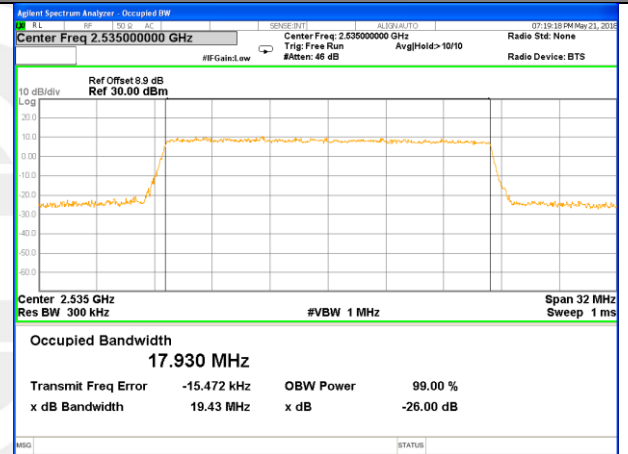

Middle Channel / 20MHz / 16QAM