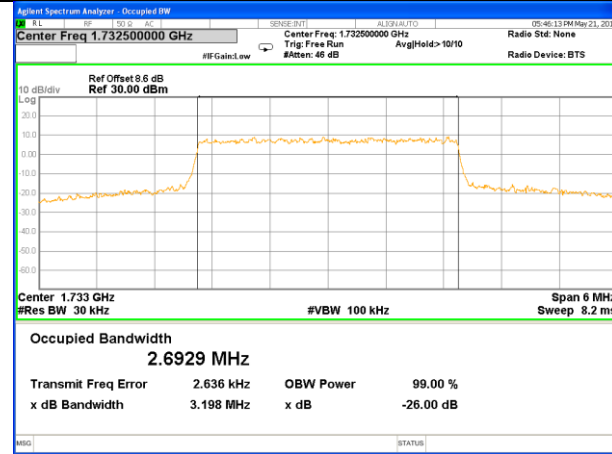

Highest Channel / 15MHz / 16QAM

LTE band 2

LTE band 2 (99% and -26 Bandwidth)

Lowest Channel / 20MHz / QPSK

Lowest Channel / 20MHz / 16QAM

Middle Channel / 20MHz / QPSK

Middle Channel / 20MHz / 16QAM

Highest Channel / 20MHz / QPSK

Highest Channel / 20MHz / 16QAM

LTE band 4

LTE band 4 (99% and -26 Bandwidth)

LTE band 4

LTE band 4 (99% and -26 Bandwidth)

Lowest Channel / 3MHz / QPSK

Lowest Channel / 3MHz / 16QAM

Middle Channel / 3MHz / QPSK

Middle Channel / 3MHz / 16QAM

Highest Channel / 3MHz / QPSK

Highest Channel / 3MHz / 16QAM

LTE band 4

LTE band 4 (99% and -26 Bandwidth)

Lowest Channel / 5MHz / QPSK

Lowest Channel / 5MHz / 16QAM

Middle Channel / 5MHz / QPSK