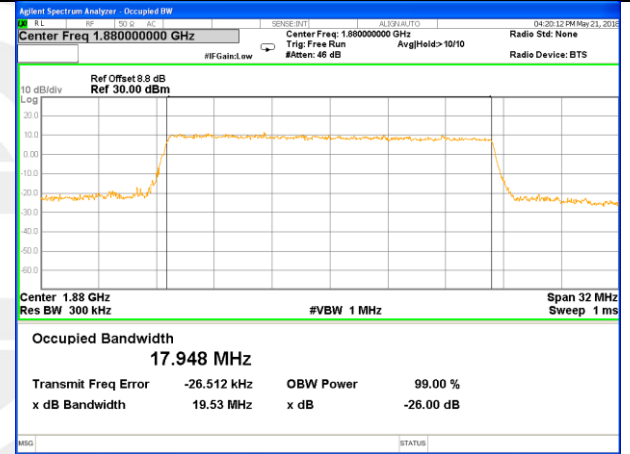

Highest Channel / 10MHz / 16QAM

LTE band 2

LTE band 2 (99% and -26 Bandwidth)

Lowest Channel / 15MHz / QPSK

Lowest Channel / 15MHz / 16QAM

Middle Channel / 15MHz / QPSK

Middle Channel / 15MHz / 16QAM

Highest Channel / 15MHz / QPSK

Highest Channel / 15MHz / 16QAM

LTE band 2

LTE band 2 (99% and -26 Bandwidth)

Lowest Channel / 20MHz / QPSK

Lowest Channel / 20MHz / 16QAM

Middle Channel / 20MHz / QPSK

Middle Channel / 20MHz / 16QAM

Highest Channel / 20MHz / QPSK

Highest Channel / 20MHz / 16QAM

LTE band 4

LTE band 4 (99% and -26 Bandwidth)

LTE band 4

LTE band 4 (99% and -26 Bandwidth)

Lowest Channel / 3MHz / QPSK

Lowest Channel / 3MHz / 16QAM

Middle Channel / 3MHz / QPSK