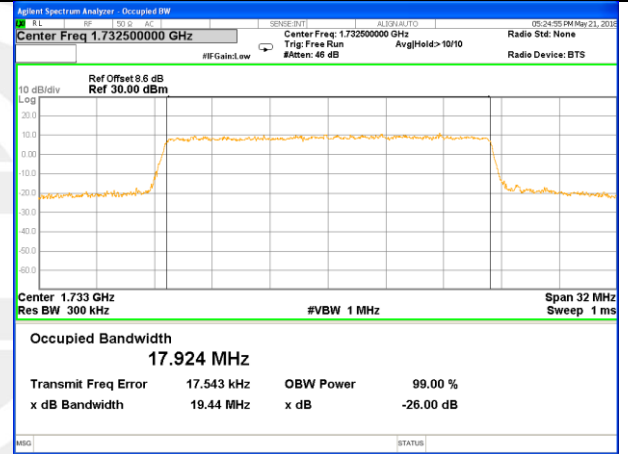

Middle Channel / 10MHz / 16QAM

Highest Channel / 10MHz / QPSK

Highest Channel / 10MHz / 16QAM

LTE band 4

LTE band 4 (99% and -26 Bandwidth)

Lowest Channel / 15MHz / QPSK

Lowest Channel / 15MHz / 16QAM

Middle Channel / 15MHz / QPSK

Middle Channel / 15MHz / 16QAM

Highest Channel / 15MHz / QPSK

Highest Channel / 15MHz / 16QAM

LTE band 4

LTE band 4 (99% and -26 Bandwidth)

Lowest Channel / 20MHz / QPSK

Lowest Channel / 20MHz / 16QAM

Middle Channel / 20MHz / QPSK

Middle Channel / 20MHz / 16QAM

Highest Channel / 20MHz / QPSK

Highest Channel / 20MHz / 16QAM

LTE band 7

LTE band 7 (99% and -26 Bandwidth)

LTE band 7

LTE band 7 (99% and -26 Bandwidth)

Lowest Channel / 10MHz / QPSK