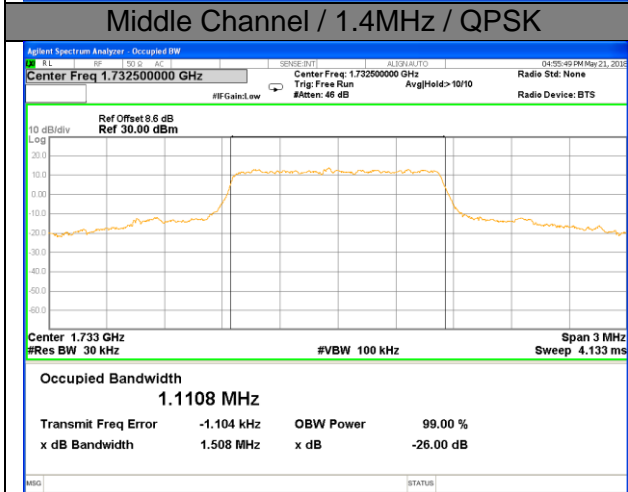

Highest Channel / 15MHz / 16QAM

LTE band 2

LTE band 2 (99% and -26 Bandwidth)

Lowest Channel / 20MHz / QPSK

Lowest Channel / 20MHz / 16QAM

Middle Channel / 20MHz / QPSK

Middle Channel / 20MHz / 16QAM

Highest Channel / 20MHz / QPSK

Highest Channel / 20MHz / 16QAM

LTE band 4

LTE band 4 (99% and -26 Bandwidth)

LTE band 4

LTE band 4 (99% and -26 Bandwidth)

Lowest Channel / 3MHz / QPSK

Lowest Channel / 3MHz / 16QAM

Middle Channel / 3MHz / QPSK

Middle Channel / 3MHz / 16QAM

Highest Channel / 3MHz / QPSK

Highest Channel / 3MHz / 16QAM

LTE band 4

LTE band 4 (99% and -26 Bandwidth)

Lowest Channel / 5MHz / QPSK

Lowest Channel / 5MHz / 16QAM

Middle Channel / 5MHz / QPSK