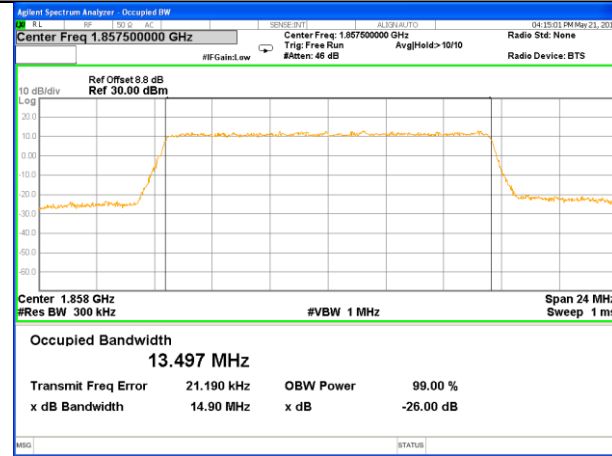

Highest Channel / 5MHz / 16QAM

LTE band 2

LTE band 2 (99% and -26 Bandwidth)

Lowest Channel / 10MHz / QPSK

Lowest Channel / 10MHz / 16QAM

Middle Channel / 10MHz / QPSK

Middle Channel / 10MHz / 16QAM

Highest Channel / 10MHz / QPSK

Highest Channel / 10MHz / 16QAM

LTE band 2

LTE band 2 (99% and -26 Bandwidth)

Lowest Channel / 15MHz / QPSK

Lowest Channel / 15MHz / 16QAM

Middle Channel / 15MHz / QPSK

Middle Channel / 15MHz / 16QAM

Highest Channel / 15MHz / QPSK

Highest Channel / 15MHz / 16QAM

LTE band 2

LTE band 2 (99% and -26 Bandwidth)

Lowest Channel / 20MHz / QPSK

Lowest Channel / 20MHz / 16QAM

Middle Channel / 20MHz / QPSK

Middle Channel / 20MHz / 16QAM

Highest Channel / 20MHz / QPSK