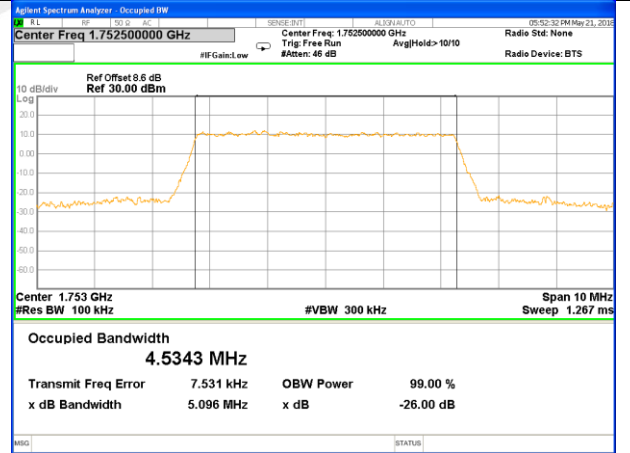

Highest Channel / 20MHz / 16QAM

LTE band 4

LTE band 4 (99% and -26 Bandwidth)

LTE band 4

LTE band 4 (99% and -26 Bandwidth)

Lowest Channel / 3MHz / QPSK

Lowest Channel / 3MHz / 16QAM

Middle Channel / 3MHz / QPSK

Middle Channel / 3MHz / 16QAM

Highest Channel / 3MHz / QPSK

Highest Channel / 3MHz / 16QAM

LTE band 4

LTE band 4 (99% and -26 Bandwidth)

Lowest Channel / 5MHz / QPSK

Lowest Channel / 5MHz / 16QAM

Middle Channel / 5MHz / QPSK

Middle Channel / 5MHz / 16QAM

Highest Channel / 5MHz / QPSK

Highest Channel / 5MHz / 16QAM

LTE band 4

LTE band 4 (99% and -26 Bandwidth)

Lowest Channel / 10MHz / QPSK

Lowest Channel / 10MHz / 16QAM

Middle Channel / 10MHz / QPSK