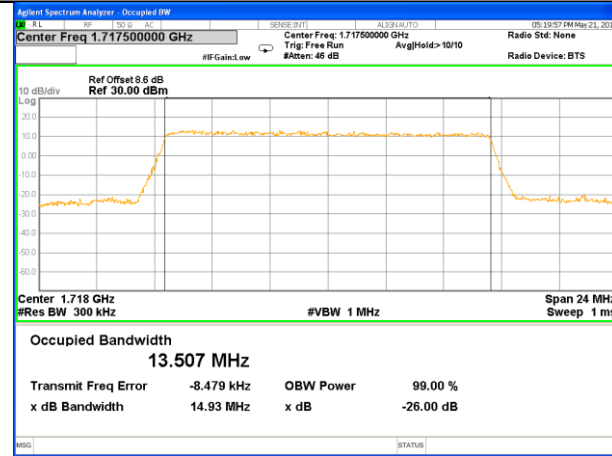

Middle Channel / 5MHz / 16QAM

Highest Channel / 5MHz / QPSK

Highest Channel / 5MHz / 16QAM

LTE band 4

LTE band 4 (99% and -26 Bandwidth)

Lowest Channel / 10MHz / QPSK

Lowest Channel / 10MHz / 16QAM

Middle Channel / 10MHz / QPSK

Middle Channel / 10MHz / 16QAM

Highest Channel / 10MHz / QPSK

Highest Channel / 10MHz / 16QAM

LTE band 4

LTE band 4 (99% and -26 Bandwidth)

Lowest Channel / 15MHz / QPSK

Lowest Channel / 15MHz / 16QAM

Middle Channel / 15MHz / QPSK

Middle Channel / 15MHz / 16QAM

Highest Channel / 15MHz / QPSK

Highest Channel / 15MHz / 16QAM

LTE band 4

LTE band 4 (99% and -26 Bandwidth)

Lowest Channel / 20MHz / QPSK

Lowest Channel / 20MHz / 16QAM

Middle Channel / 20MHz / QPSK