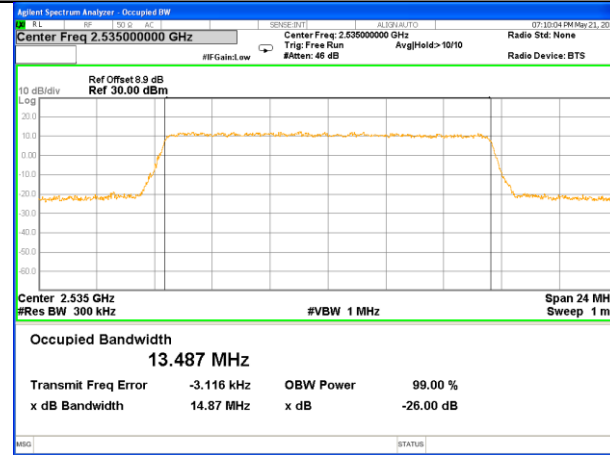

Middle Channel / 20MHz / 16QAM

Highest Channel / 20MHz / QPSK

Highest Channel / 20MHz / 16QAM

LTE band 7

LTE band 7 (99% and -26 Bandwidth)

LTE band 7

LTE band 7 (99% and -26 Bandwidth)

Lowest Channel / 10MHz / QPSK

Lowest Channel / 10MHz / 16QAM

Middle Channel / 10MHz / QPSK

Middle Channel / 10MHz / 16QAM

Highest Channel / 10MHz / QPSK

Highest Channel / 10MHz / 16QAM

LTE band 7

LTE band 7 (99% and -26 Bandwidth)

Lowest Channel / 15MHz / QPSK

Lowest Channel / 15MHz / 16QAM

Middle Channel / 15MHz / QPSK

Middle Channel / 15MHz / 16QAM

Highest Channel / 15MHz / QPSK

Highest Channel / 15MHz / 16QAM

LTE band 7

LTE band 7 (99% and -26 Bandwidth)

Lowest Channel / 20MHz / QPSK