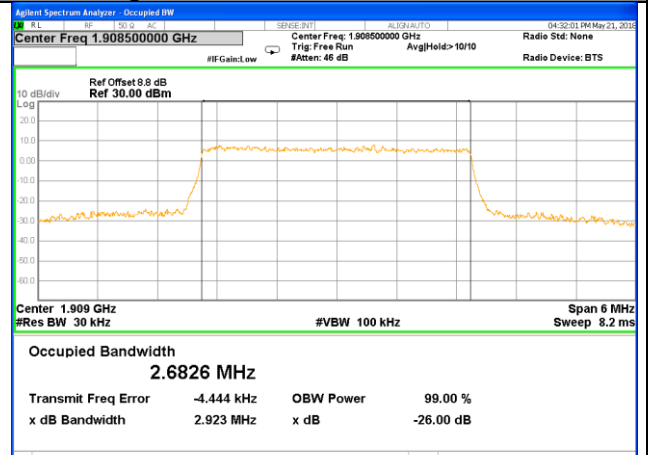

### LTE band 2 (99% and -26 Bandwidth)

LTE band 2

LTE band 2 (99% and -26 Bandwidth)

Lowest Channel / 3MHz / QPSK

Lowest Channel / 3MHz / 16QAM

Middle Channel / 3MHz / QPSK

Middle Channel / 3MHz / 16QAM

Highest Channel / 3MHz / QPSK

Highest Channel / 3MHz / 16QAM

LTE band 2

LTE band 2 (99% and -26 Bandwidth)

Lowest Channel / 5MHz / QPSK

Lowest Channel / 5MHz / 16QAM

Middle Channel / 5MHz / QPSK

Middle Channel / 5MHz / 16QAM

Highest Channel / 5MHz / QPSK