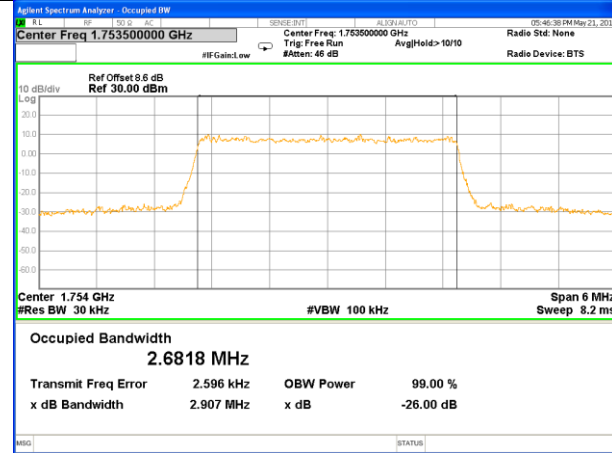

Highest Channel / 15MHz / 16QAM

LTE band 2

LTE band 2 (99% and -26 Bandwidth)

Lowest Channel / 20MHz / QPSK

Lowest Channel / 20MHz / 16QAM

Middle Channel / 20MHz / QPSK

Middle Channel / 20MHz / 16QAM

Highest Channel / 20MHz / QPSK

Highest Channel / 20MHz / 16QAM

LTE band 4

LTE band 4 (99% and -26 Bandwidth)

LTE band 4

LTE band 4 (99% and -26 Bandwidth)

Lowest Channel / 3MHz / QPSK

Lowest Channel / 3MHz / 16QAM

Middle Channel / 3MHz / QPSK

Middle Channel / 3MHz / 16QAM

Highest Channel / 3MHz / QPSK

Highest Channel / 3MHz / 16QAM

LTE band 4

LTE band 4 (99% and -26 Bandwidth)

Lowest Channel / 5MHz / QPSK

Lowest Channel / 5MHz / 16QAM

Middle Channel / 5MHz / QPSK