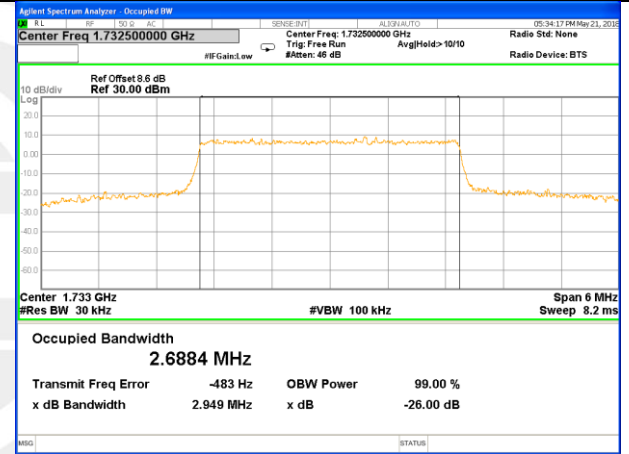

Highest Channel / 15MHz / 16QAM

LTE band 2

LTE band 2 (99% and -26 Bandwidth)

Lowest Channel / 20MHz / QPSK

Lowest Channel / 20MHz / 16QAM

Middle Channel / 20MHz / QPSK

Middle Channel / 20MHz / 16QAM

Highest Channel / 20MHz / QPSK

Highest Channel / 20MHz / 16QAM

LTE band 4

LTE band 4 (99% and -26 Bandwidth)

LTE band 4

LTE band 4 (99% and -26 Bandwidth)

Lowest Channel / 3MHz / QPSK

Lowest Channel / 3MHz / 16QAM

Middle Channel / 3MHz / QPSK

Middle Channel / 3MHz / 16QAM

Highest Channel / 3MHz / QPSK

Highest Channel / 3MHz / 16QAM

LTE band 4

LTE band 4 (99% and -26 Bandwidth)

Lowest Channel / 5MHz / QPSK

Lowest Channel / 5MHz / 16QAM

Middle Channel / 5MHz / QPSK