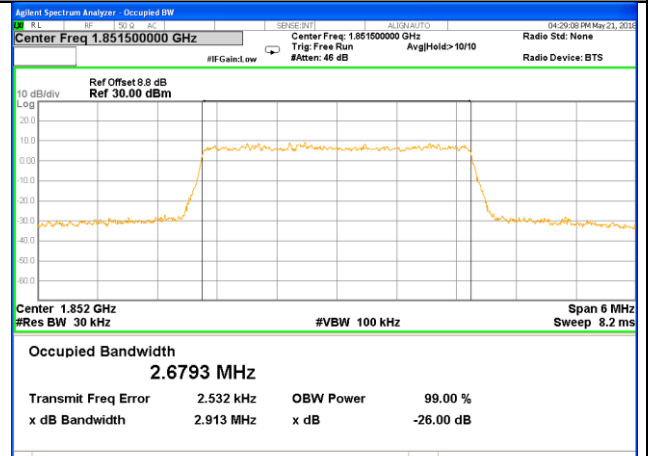

### LTE band 2 (99% and -26 Bandwidth)

LTE band 2

LTE band 2 (99% and -26 Bandwidth)

Lowest Channel / 3MHz / QPSK

Lowest Channel / 3MHz / 16QAM

Middle Channel / 3MHz / QPSK

Middle Channel / 3MHz / 16QAM

Highest Channel / 3MHz / QPSK

Highest Channel / 3MHz / 16QAM

LTE band 2

LTE band 2 (99% and -26 Bandwidth)

Lowest Channel / 5MHz / QPSK

Lowest Channel / 5MHz / 16QAM

Middle Channel / 5MHz / QPSK

Middle Channel / 5MHz / 16QAM

Highest Channel / 5MHz / QPSK