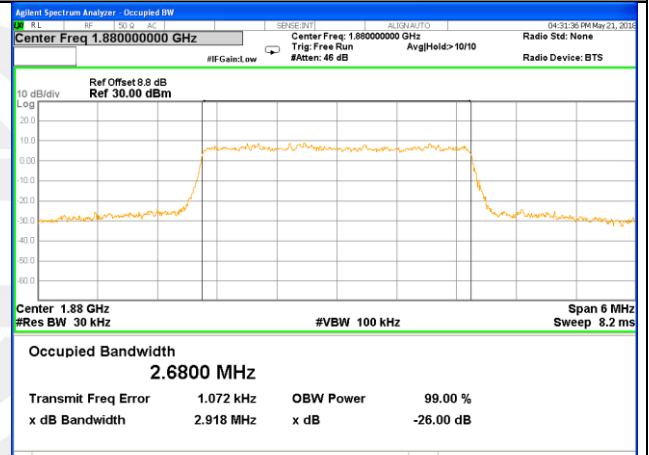

### LTE band 2 (99% and -26 Bandwidth)

LTE band 2

LTE band 2 (99% and -26 Bandwidth)

Lowest Channel / 3MHz / QPSK

Lowest Channel / 3MHz / 16QAM

Middle Channel / 3MHz / QPSK

Middle Channel / 3MHz / 16QAM

Highest Channel / 3MHz / QPSK

Highest Channel / 3MHz / 16QAM

LTE band 2

LTE band 2 (99% and -26 Bandwidth)

Lowest Channel / 5MHz / QPSK

Lowest Channel / 5MHz / 16QAM

Middle Channel / 5MHz / QPSK

Middle Channel / 5MHz / 16QAM

Highest Channel / 5MHz / QPSK