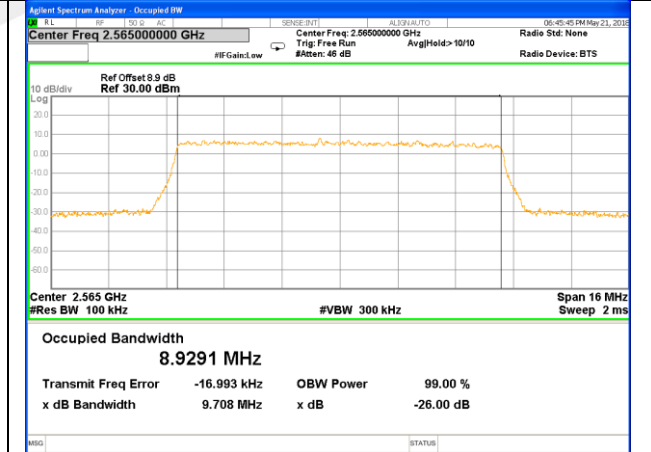

Middle Channel / 20MHz / 16QAM

Highest Channel / 20MHz / QPSK

Highest Channel / 20MHz / 16QAM

LTE band 7

LTE band 7 (99% and -26 Bandwidth)

LTE band 7

LTE band 7 (99% and -26 Bandwidth)

Lowest Channel / 10MHz / QPSK

Lowest Channel / 10MHz / 16QAM

Middle Channel / 10MHz / QPSK

Middle Channel / 10MHz / 16QAM

Highest Channel / 10MHz / QPSK

Highest Channel / 10MHz / 16QAM

LTE band 7

LTE band 7 (99% and -26 Bandwidth)

Lowest Channel / 15MHz / QPSK

Lowest Channel / 15MHz / 16QAM

Middle Channel / 15MHz / QPSK

Middle Channel / 15MHz / 16QAM

Highest Channel / 15MHz / QPSK

Highest Channel / 15MHz / 16QAM

LTE band 7

LTE band 7 (99% and -26 Bandwidth)

Lowest Channel / 20MHz / QPSK