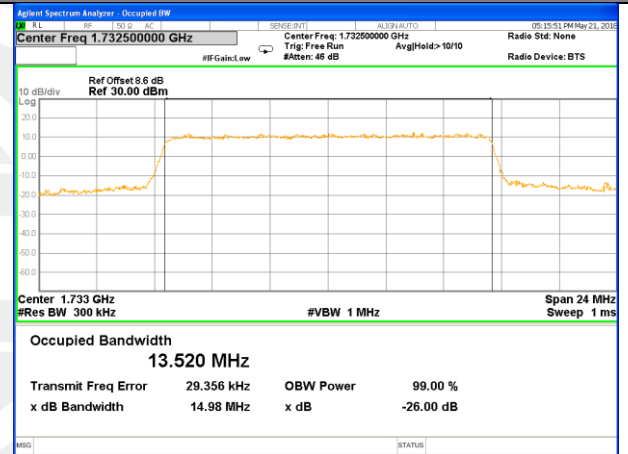

Middle Channel / 5MHz / 16QAM

Highest Channel / 5MHz / QPSK

Highest Channel / 5MHz / 16QAM

LTE band 4

LTE band 4 (99% and -26 Bandwidth)

Lowest Channel / 10MHz / QPSK

Lowest Channel / 10MHz / 16QAM

Middle Channel / 10MHz / QPSK

Middle Channel / 10MHz / 16QAM

Highest Channel / 10MHz / QPSK

Highest Channel / 10MHz / 16QAM

LTE band 4

LTE band 4 (99% and -26 Bandwidth)

Lowest Channel / 15MHz / QPSK

Lowest Channel / 15MHz / 16QAM

Middle Channel / 15MHz / QPSK

Middle Channel / 15MHz / 16QAM

Highest Channel / 15MHz / QPSK

Highest Channel / 15MHz / 16QAM

LTE band 4

LTE band 4 (99% and -26 Bandwidth)

Lowest Channel / 20MHz / QPSK

Lowest Channel / 20MHz / 16QAM

Middle Channel / 20MHz / QPSK