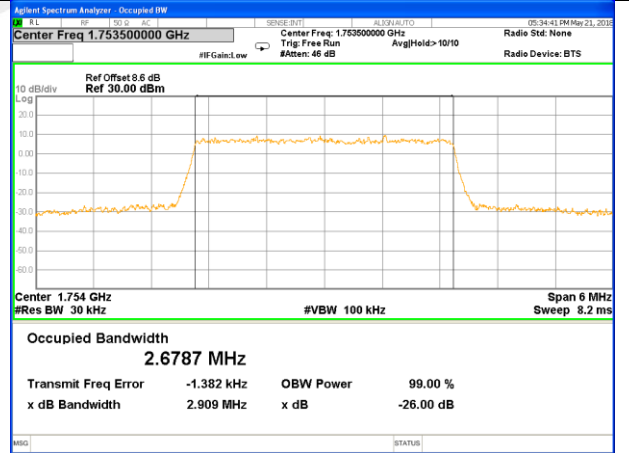

Highest Channel / 15MHz / 16QAM

LTE band 2

LTE band 2 (99% and -26 Bandwidth)

Lowest Channel / 20MHz / QPSK

Lowest Channel / 20MHz / 16QAM

Middle Channel / 20MHz / QPSK

Middle Channel / 20MHz / 16QAM

Highest Channel / 20MHz / QPSK

Highest Channel / 20MHz / 16QAM

LTE band 4

LTE band 4 (99% and -26 Bandwidth)

LTE band 4

LTE band 4 (99% and -26 Bandwidth)

Lowest Channel / 3MHz / QPSK

Lowest Channel / 3MHz / 16QAM

Middle Channel / 3MHz / QPSK

Middle Channel / 3MHz / 16QAM

Highest Channel / 3MHz / QPSK

Highest Channel / 3MHz / 16QAM

LTE band 4

LTE band 4 (99% and -26 Bandwidth)

Lowest Channel / 5MHz / QPSK

Lowest Channel / 5MHz / 16QAM

Middle Channel / 5MHz / QPSK