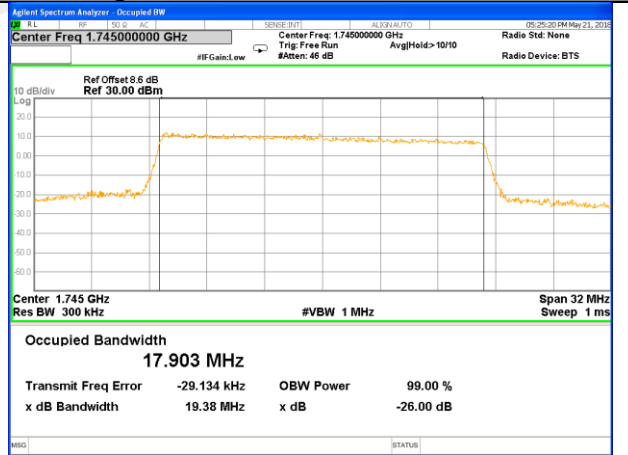

Middle Channel / 10MHz / 16QAM

Highest Channel / 10MHz / QPSK

Highest Channel / 10MHz / 16QAM

LTE band 4

LTE band 4 (99% and -26 Bandwidth)

Lowest Channel / 15MHz / QPSK

Lowest Channel / 15MHz / 16QAM

Middle Channel / 15MHz / QPSK

Middle Channel / 15MHz / 16QAM

Highest Channel / 15MHz / QPSK

Highest Channel / 15MHz / 16QAM

LTE band 4

LTE band 4 (99% and -26 Bandwidth)

Lowest Channel / 20MHz / QPSK

Lowest Channel / 20MHz / 16QAM

Middle Channel / 20MHz / QPSK

Middle Channel / 20MHz / 16QAM

Highest Channel / 20MHz / QPSK

Highest Channel / 20MHz / 16QAM

LTE band 7

LTE band 7 (99% and -26 Bandwidth)

LTE band 7

LTE band 7 (99% and -26 Bandwidth)

Lowest Channel / 10MHz / QPSK