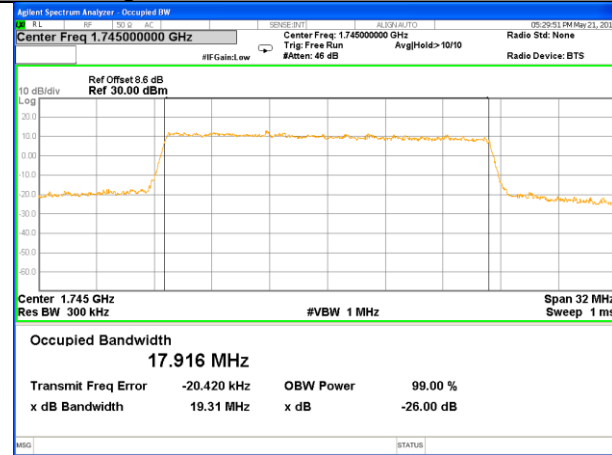

Middle Channel / 10MHz / 16QAM

Highest Channel / 10MHz / QPSK

Highest Channel / 10MHz / 16QAM

LTE band 4

LTE band 4 (99% and -26 Bandwidth)

Lowest Channel / 15MHz / QPSK

Lowest Channel / 15MHz / 16QAM

Middle Channel / 15MHz / QPSK

Middle Channel / 15MHz / 16QAM

Highest Channel / 15MHz / QPSK

Highest Channel / 15MHz / 16QAM

LTE band 4

LTE band 4 (99% and -26 Bandwidth)

Lowest Channel / 20MHz / QPSK

Lowest Channel / 20MHz / 16QAM

Middle Channel / 20MHz / QPSK

Middle Channel / 20MHz / 16QAM

Highest Channel / 20MHz / QPSK

Highest Channel / 20MHz / 16QAM

LTE band 7

LTE band 7 (99% and -26 Bandwidth)

LTE band 7

LTE band 7 (99% and -26 Bandwidth)

Lowest Channel / 10MHz / QPSK