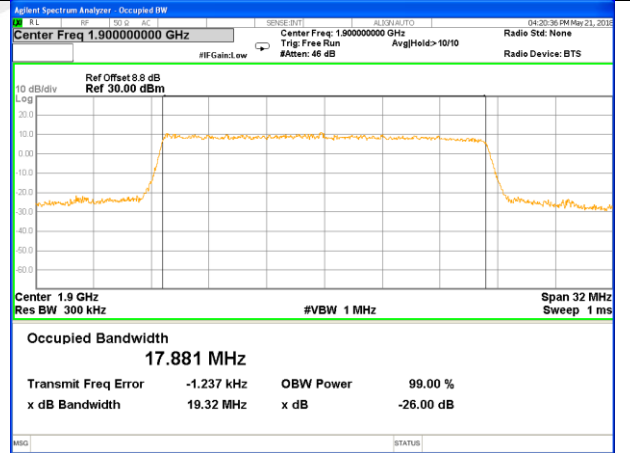

Highest Channel / 10MHz / 16QAM

LTE band 2

LTE band 2 (99% and -26 Bandwidth)

Lowest Channel / 15MHz / QPSK

Lowest Channel / 15MHz / 16QAM

Middle Channel / 15MHz / QPSK

Middle Channel / 15MHz / 16QAM

Highest Channel / 15MHz / QPSK

Highest Channel / 15MHz / 16QAM

LTE band 2

LTE band 2 (99% and -26 Bandwidth)

Lowest Channel / 20MHz / QPSK

Lowest Channel / 20MHz / 16QAM

Middle Channel / 20MHz / QPSK

Middle Channel / 20MHz / 16QAM

Highest Channel / 20MHz / QPSK

Highest Channel / 20MHz / 16QAM

LTE band 4

LTE band 4 (99% and -26 Bandwidth)

LTE band 4

LTE band 4 (99% and -26 Bandwidth)

Lowest Channel / 3MHz / QPSK

Lowest Channel / 3MHz / 16QAM

Middle Channel / 3MHz / QPSK