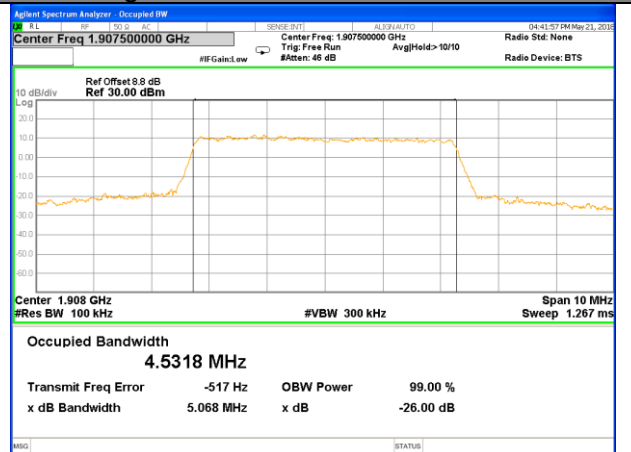

### LTE band 2 (99% and -26 Bandwidth)

LTE band 2

LTE band 2 (99% and -26 Bandwidth)

Lowest Channel / 3MHz / QPSK

Lowest Channel / 3MHz / 16QAM

Middle Channel / 3MHz / QPSK

Middle Channel / 3MHz / 16QAM

Highest Channel / 3MHz / QPSK

Highest Channel / 3MHz / 16QAM

LTE band 2

LTE band 2 (99% and -26 Bandwidth)

Lowest Channel / 5MHz / QPSK

Lowest Channel / 5MHz / 16QAM

Middle Channel / 5MHz / QPSK

Middle Channel / 5MHz / 16QAM

Highest Channel / 5MHz / QPSK

Highest Channel / 5MHz / 16QAM

LTE band 2

LTE band 2 (99% and -26 Bandwidth)

Lowest Channel / 10MHz / QPSK

Lowest Channel / 10MHz / 16QAM

Middle Channel / 10MHz / QPSK

Middle Channel / 10MHz / 16QAM

Highest Channel / 10MHz / QPSK