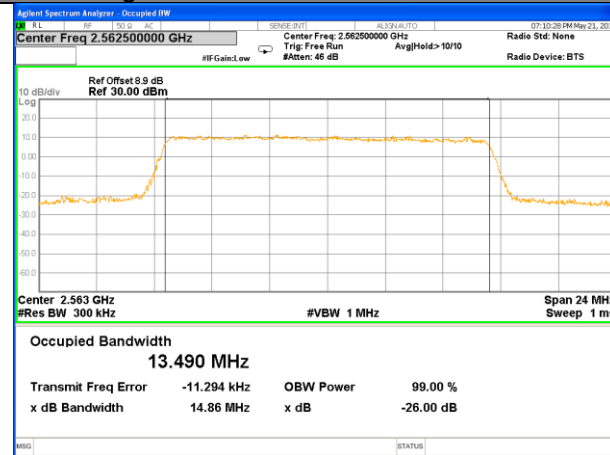

Lowest Channel / 10MHz / 16QAM

Middle Channel / 10MHz / QPSK

Middle Channel / 10MHz / 16QAM

Highest Channel / 10MHz / QPSK

Highest Channel / 10MHz / 16QAM

LTE band 7

LTE band 7 (99% and -26 Bandwidth)

Lowest Channel / 15MHz / QPSK

Lowest Channel / 15MHz / 16QAM

Middle Channel / 15MHz / QPSK

Middle Channel / 15MHz / 16QAM

Highest Channel / 15MHz / QPSK

Highest Channel / 15MHz / 16QAM

LTE band 7

LTE band 7 (99% and -26 Bandwidth)

Lowest Channel / 20MHz / QPSK