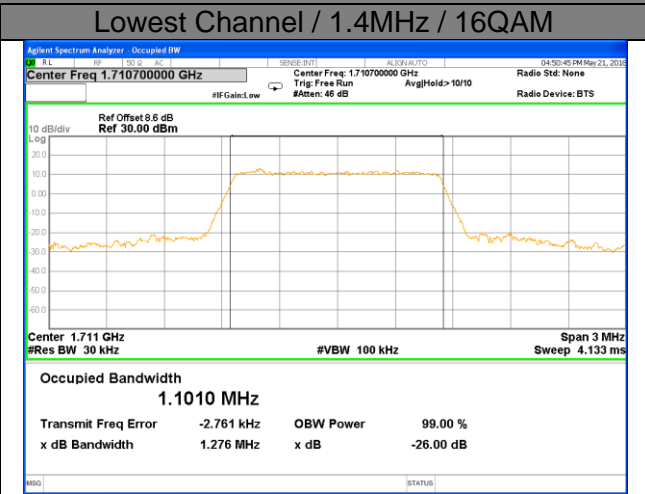

Highest Channel / 15MHz / 16QAM

LTE band 2

LTE band 2 (99% and -26 Bandwidth)

Lowest Channel / 20MHz / QPSK

Lowest Channel / 20MHz / 16QAM

Middle Channel / 20MHz / QPSK

Middle Channel / 20MHz / 16QAM

Highest Channel / 20MHz / QPSK

Highest Channel / 20MHz / 16QAM

LTE band 4

LTE band 4 (99% and -26 Bandwidth)

LTE band 4

LTE band 4 (99% and -26 Bandwidth)

Lowest Channel / 3MHz / QPSK

Lowest Channel / 3MHz / 16QAM

Middle Channel / 3MHz / QPSK

Middle Channel / 3MHz / 16QAM

Highest Channel / 3MHz / QPSK

Highest Channel / 3MHz / 16QAM

LTE band 4

LTE band 4 (99% and -26 Bandwidth)

Lowest Channel / 5MHz / QPSK

Lowest Channel / 5MHz / 16QAM

Middle Channel / 5MHz / QPSK