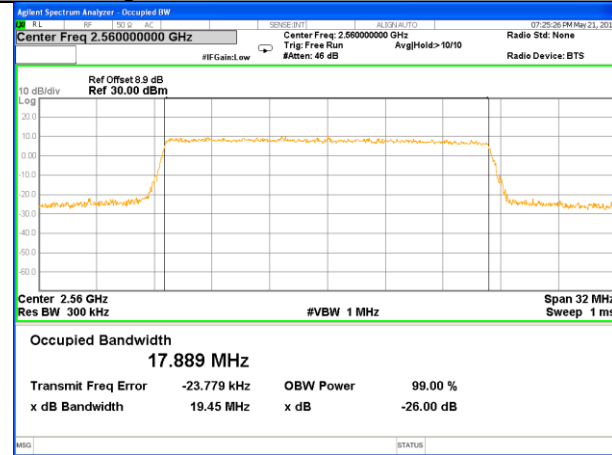

Lowest Channel / 15MHz / 16QAM

Middle Channel / 15MHz / QPSK

Middle Channel / 15MHz / 16QAM

Highest Channel / 15MHz / QPSK

Highest Channel / 15MHz / 16QAM

LTE band 7

LTE band 7 (99% and -26 Bandwidth)

Lowest Channel / 20MHz / QPSK

Lowest Channel / 20MHz / 16QAM

Middle Channel / 20MHz / QPSK

Middle Channel / 20MHz / 16QAM

Highest Channel / 20MHz / QPSK

Highest Channel / 20MHz / 16QAM