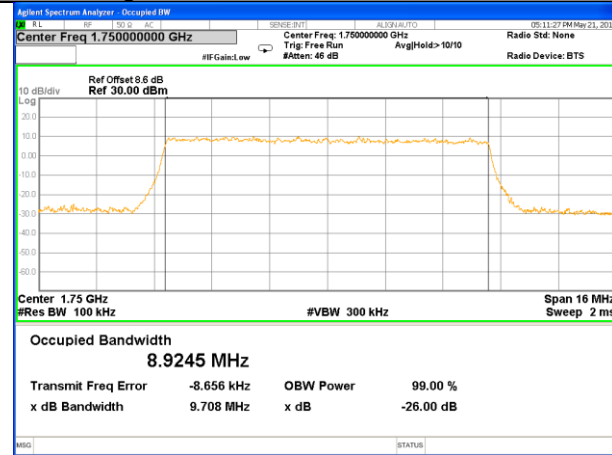

Middle Channel / 3MHz / 16QAM

Highest Channel / 3MHz / QPSK

Highest Channel / 3MHz / 16QAM

LTE band 4

LTE band 4 (99% and -26 Bandwidth)

Lowest Channel / 5MHz / QPSK

Lowest Channel / 5MHz / 16QAM

Middle Channel / 5MHz / QPSK

Middle Channel / 5MHz / 16QAM

Highest Channel / 5MHz / QPSK

Highest Channel / 5MHz / 16QAM

LTE band 4

LTE band 4 (99% and -26 Bandwidth)

Lowest Channel / 10MHz / QPSK

Lowest Channel / 10MHz / 16QAM

Middle Channel / 10MHz / QPSK

Middle Channel / 10MHz / 16QAM

Highest Channel / 10MHz / QPSK

Highest Channel / 10MHz / 16QAM

LTE band 4

LTE band 4 (99% and -26 Bandwidth)

Lowest Channel / 15MHz / QPSK

Lowest Channel / 15MHz / 16QAM

Middle Channel / 15MHz / QPSK