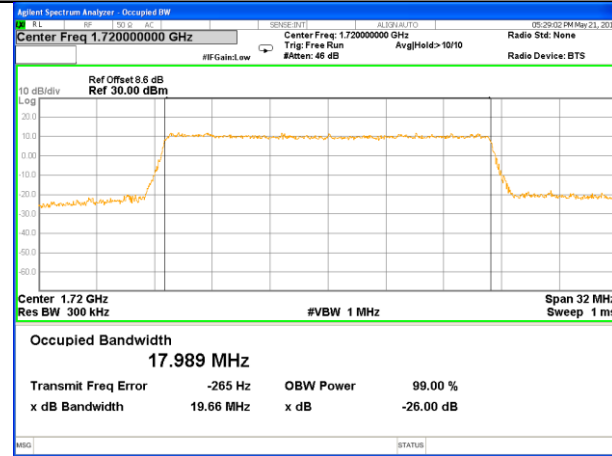

Middle Channel / 10MHz / 16QAM

Highest Channel / 10MHz / QPSK

Highest Channel / 10MHz / 16QAM

LTE band 4

LTE band 4 (99% and -26 Bandwidth)

Lowest Channel / 15MHz / QPSK

Lowest Channel / 15MHz / 16QAM

Middle Channel / 15MHz / QPSK

Middle Channel / 15MHz / 16QAM

Highest Channel / 15MHz / QPSK

Highest Channel / 15MHz / 16QAM

LTE band 4

LTE band 4 (99% and -26 Bandwidth)

Lowest Channel / 20MHz / QPSK

Lowest Channel / 20MHz / 16QAM

Middle Channel / 20MHz / QPSK

Middle Channel / 20MHz / 16QAM

Highest Channel / 20MHz / QPSK

Highest Channel / 20MHz / 16QAM

LTE band 7

LTE band 7 (99% and -26 Bandwidth)

LTE band 7

LTE band 7 (99% and -26 Bandwidth)

Lowest Channel / 10MHz / QPSK