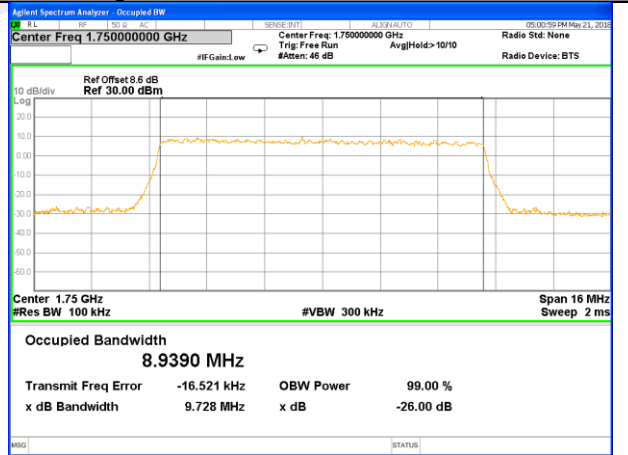

Middle Channel / 3MHz / 16QAM

Highest Channel / 3MHz / QPSK

Highest Channel / 3MHz / 16QAM

LTE band 4

LTE band 4 (99% and -26 Bandwidth)

Lowest Channel / 5MHz / QPSK

Lowest Channel / 5MHz / 16QAM

Middle Channel / 5MHz / QPSK

Middle Channel / 5MHz / 16QAM

Highest Channel / 5MHz / QPSK

Highest Channel / 5MHz / 16QAM

LTE band 4

LTE band 4 (99% and -26 Bandwidth)

Lowest Channel / 10MHz / QPSK

Lowest Channel / 10MHz / 16QAM

Middle Channel / 10MHz / QPSK

Middle Channel / 10MHz / 16QAM

Highest Channel / 10MHz / QPSK

Highest Channel / 10MHz / 16QAM

LTE band 4

LTE band 4 (99% and -26 Bandwidth)

Lowest Channel / 15MHz / QPSK

Lowest Channel / 15MHz / 16QAM

Middle Channel / 15MHz / QPSK