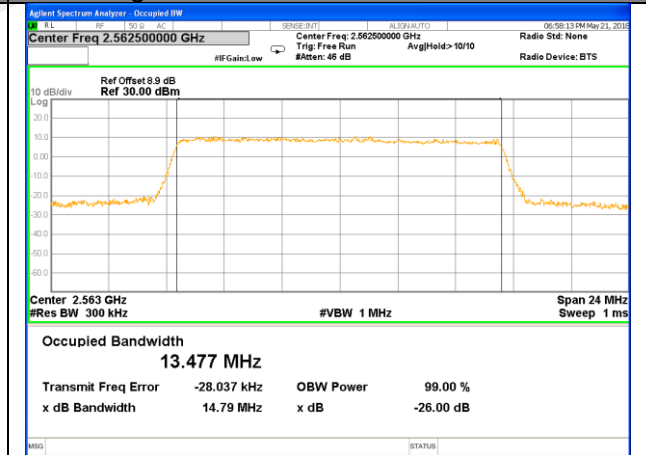

Lowest Channel / 10MHz / 16QAM

Middle Channel / 10MHz / QPSK

Middle Channel / 10MHz / 16QAM

Highest Channel / 10MHz / QPSK

Highest Channel / 10MHz / 16QAM

LTE band 7

LTE band 7 (99% and -26 Bandwidth)

Lowest Channel / 15MHz / QPSK

Lowest Channel / 15MHz / 16QAM

Middle Channel / 15MHz / QPSK

Middle Channel / 15MHz / 16QAM

Highest Channel / 15MHz / QPSK

Highest Channel / 15MHz / 16QAM

LTE band 7

LTE band 7 (99% and -26 Bandwidth)

Lowest Channel / 20MHz / QPSK