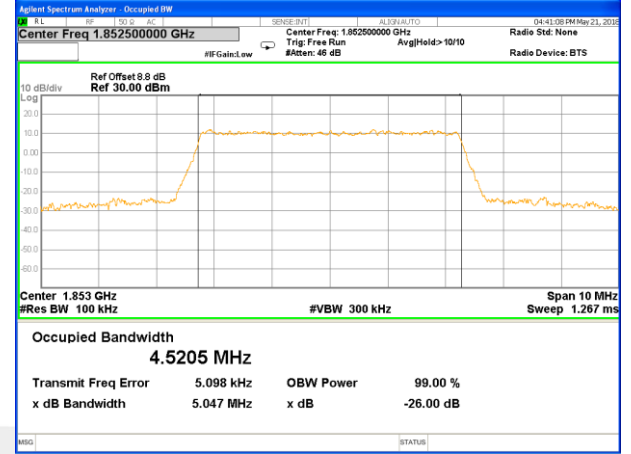

### LTE band 2 (99% and -26 Bandwidth)

LTE band 2

LTE band 2 (99% and -26 Bandwidth)

Lowest Channel / 3MHz / QPSK

Lowest Channel / 3MHz / 16QAM

Middle Channel / 3MHz / QPSK

Middle Channel / 3MHz / 16QAM

Highest Channel / 3MHz / QPSK

Highest Channel / 3MHz / 16QAM

LTE band 2

LTE band 2 (99% and -26 Bandwidth)

Lowest Channel / 5MHz / QPSK

Lowest Channel / 5MHz / 16QAM

Middle Channel / 5MHz / QPSK

Middle Channel / 5MHz / 16QAM

Highest Channel / 5MHz / QPSK

Highest Channel / 5MHz / 16QAM

LTE band 2

LTE band 2 (99% and -26 Bandwidth)

Lowest Channel / 10MHz / QPSK

Lowest Channel / 10MHz / 16QAM

Middle Channel / 10MHz / QPSK

Middle Channel / 10MHz / 16QAM

Highest Channel / 10MHz / QPSK