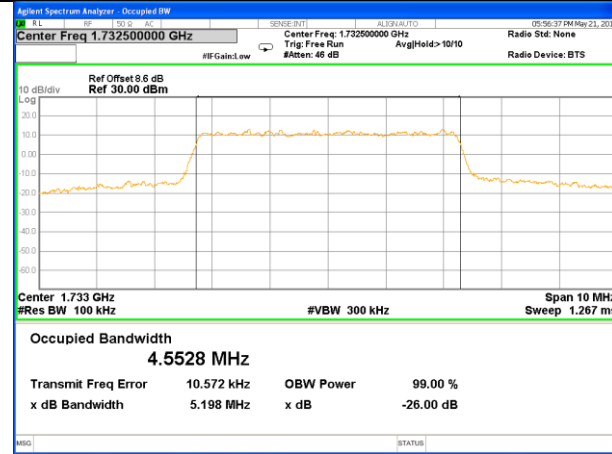

Highest Channel / 20MHz / 16QAM

LTE band 4

LTE band 4 (99% and -26 Bandwidth)

LTE band 4

LTE band 4 (99% and -26 Bandwidth)

Lowest Channel / 3MHz / QPSK

Lowest Channel / 3MHz / 16QAM

Middle Channel / 3MHz / QPSK

Middle Channel / 3MHz / 16QAM

Highest Channel / 3MHz / QPSK

Highest Channel / 3MHz / 16QAM

LTE band 4

LTE band 4 (99% and -26 Bandwidth)

Lowest Channel / 5MHz / QPSK

Lowest Channel / 5MHz / 16QAM

Middle Channel / 5MHz / QPSK

Middle Channel / 5MHz / 16QAM

Highest Channel / 5MHz / QPSK

Highest Channel / 5MHz / 16QAM

LTE band 4

LTE band 4 (99% and -26 Bandwidth)

Lowest Channel / 10MHz / QPSK

Lowest Channel / 10MHz / 16QAM

Middle Channel / 10MHz / QPSK