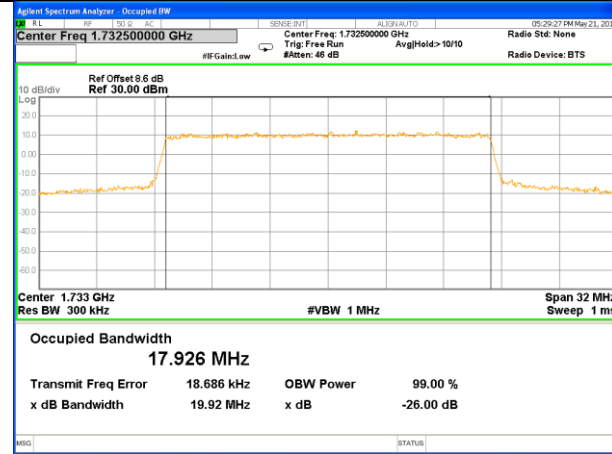

Middle Channel / 10MHz / 16QAM

Highest Channel / 10MHz / QPSK

Highest Channel / 10MHz / 16QAM

LTE band 4

LTE band 4 (99% and -26 Bandwidth)

Lowest Channel / 15MHz / QPSK

Lowest Channel / 15MHz / 16QAM

Middle Channel / 15MHz / QPSK

Middle Channel / 15MHz / 16QAM

Highest Channel / 15MHz / QPSK

Highest Channel / 15MHz / 16QAM

LTE band 4

LTE band 4 (99% and -26 Bandwidth)

Lowest Channel / 20MHz / QPSK

Lowest Channel / 20MHz / 16QAM

Middle Channel / 20MHz / QPSK

Middle Channel / 20MHz / 16QAM

Highest Channel / 20MHz / QPSK

Highest Channel / 20MHz / 16QAM

LTE band 7

LTE band 7 (99% and -26 Bandwidth)

LTE band 7

LTE band 7 (99% and -26 Bandwidth)

Lowest Channel / 10MHz / QPSK