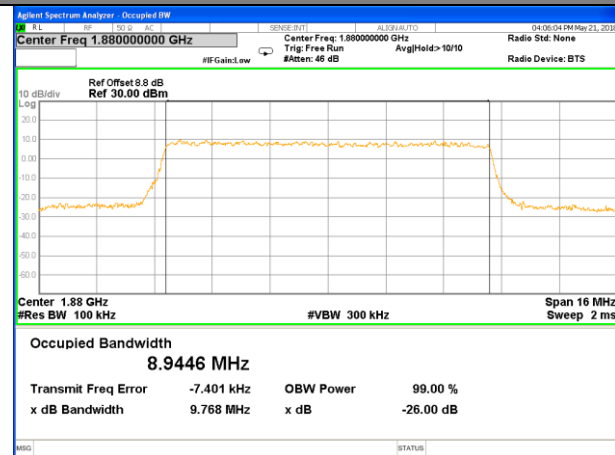

Highest Channel / 3MHz / 16QAM

LTE band 2

LTE band 2 (99% and -26 Bandwidth)

Lowest Channel / 5MHz / QPSK

Lowest Channel / 5MHz / 16QAM

Middle Channel / 5MHz / QPSK

Middle Channel / 5MHz / 16QAM

Highest Channel / 5MHz / QPSK

Highest Channel / 5MHz / 16QAM

LTE band 2

LTE band 2 (99% and -26 Bandwidth)

Lowest Channel / 10MHz / QPSK

Lowest Channel / 10MHz / 16QAM

Middle Channel / 10MHz / QPSK

Middle Channel / 10MHz / 16QAM

Highest Channel / 10MHz / QPSK

Highest Channel / 10MHz / 16QAM

LTE band 2

LTE band 2 (99% and -26 Bandwidth)

Lowest Channel / 15MHz / QPSK

Lowest Channel / 15MHz / 16QAM

Middle Channel / 15MHz / QPSK

Middle Channel / 15MHz / 16QAM

Highest Channel / 15MHz / QPSK