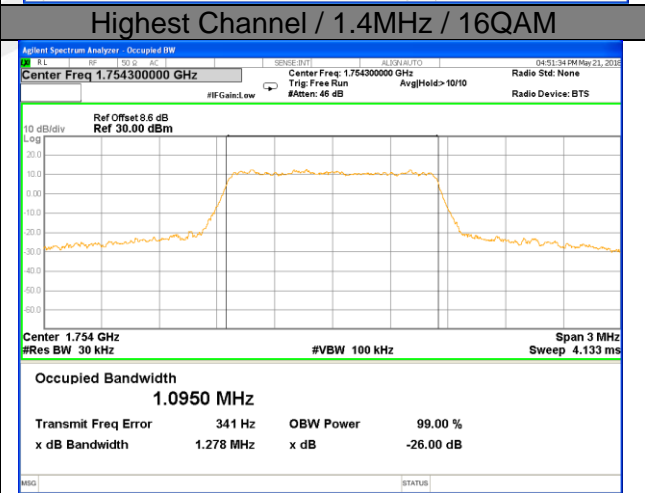

Highest Channel / 15MHz / 16QAM

LTE band 2

LTE band 2 (99% and -26 Bandwidth)

Lowest Channel / 20MHz / QPSK

Lowest Channel / 20MHz / 16QAM

Middle Channel / 20MHz / QPSK

Middle Channel / 20MHz / 16QAM

Highest Channel / 20MHz / QPSK

Highest Channel / 20MHz / 16QAM

LTE band 4

LTE band 4 (99% and -26 Bandwidth)

LTE band 4

LTE band 4 (99% and -26 Bandwidth)

Lowest Channel / 3MHz / QPSK

Lowest Channel / 3MHz / 16QAM

Middle Channel / 3MHz / QPSK

Middle Channel / 3MHz / 16QAM

Highest Channel / 3MHz / QPSK

Highest Channel / 3MHz / 16QAM

LTE band 4

LTE band 4 (99% and -26 Bandwidth)

Lowest Channel / 5MHz / QPSK

Lowest Channel / 5MHz / 16QAM

Middle Channel / 5MHz / QPSK