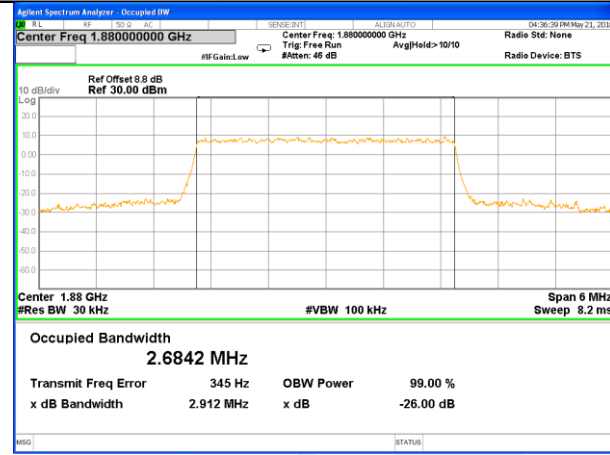

### LTE band 2 (99% and -26 Bandwidth)

LTE band 2

LTE band 2 (99% and -26 Bandwidth)

Lowest Channel / 3MHz / QPSK

Lowest Channel / 3MHz / 16QAM

Middle Channel / 3MHz / QPSK

Middle Channel / 3MHz / 16QAM

Highest Channel / 3MHz / QPSK

Highest Channel / 3MHz / 16QAM

LTE band 2

LTE band 2 (99% and -26 Bandwidth)

Lowest Channel / 5MHz / QPSK

Lowest Channel / 5MHz / 16QAM

Middle Channel / 5MHz / QPSK

Middle Channel / 5MHz / 16QAM

Highest Channel / 5MHz / QPSK