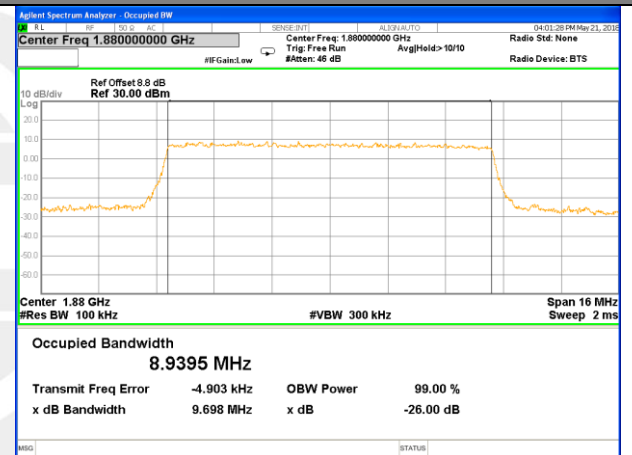

Highest Channel / 3MHz / 16QAM

LTE band 2

LTE band 2 (99% and -26 Bandwidth)

Lowest Channel / 5MHz / QPSK

Lowest Channel / 5MHz / 16QAM

Middle Channel / 5MHz / QPSK

Middle Channel / 5MHz / 16QAM

Highest Channel / 5MHz / QPSK

Highest Channel / 5MHz / 16QAM

LTE band 2

LTE band 2 (99% and -26 Bandwidth)

Lowest Channel / 10MHz / QPSK

Lowest Channel / 10MHz / 16QAM

Middle Channel / 10MHz / QPSK

Middle Channel / 10MHz / 16QAM

Highest Channel / 10MHz / QPSK

Highest Channel / 10MHz / 16QAM

LTE band 2

LTE band 2 (99% and -26 Bandwidth)

Lowest Channel / 15MHz / QPSK

Lowest Channel / 15MHz / 16QAM

Middle Channel / 15MHz / QPSK

Middle Channel / 15MHz / 16QAM

Highest Channel / 15MHz / QPSK