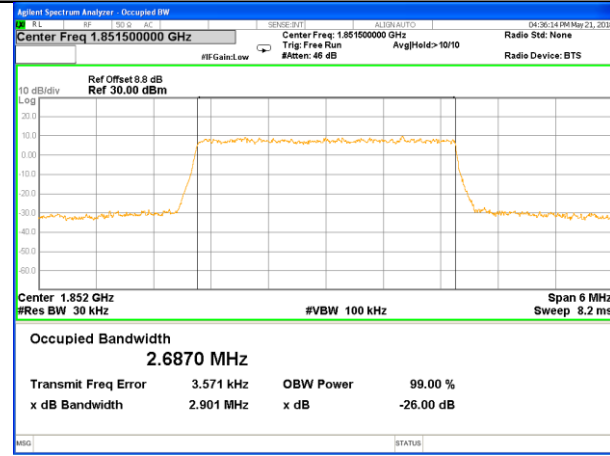

### LTE band 2 (99% and -26 Bandwidth)

LTE band 2

LTE band 2 (99% and -26 Bandwidth)

Lowest Channel / 3MHz / QPSK

Lowest Channel / 3MHz / 16QAM

Middle Channel / 3MHz / QPSK

Middle Channel / 3MHz / 16QAM

Highest Channel / 3MHz / QPSK

Highest Channel / 3MHz / 16QAM

LTE band 2

LTE band 2 (99% and -26 Bandwidth)

Lowest Channel / 5MHz / QPSK

Lowest Channel / 5MHz / 16QAM

Middle Channel / 5MHz / QPSK

Middle Channel / 5MHz / 16QAM

Highest Channel / 5MHz / QPSK