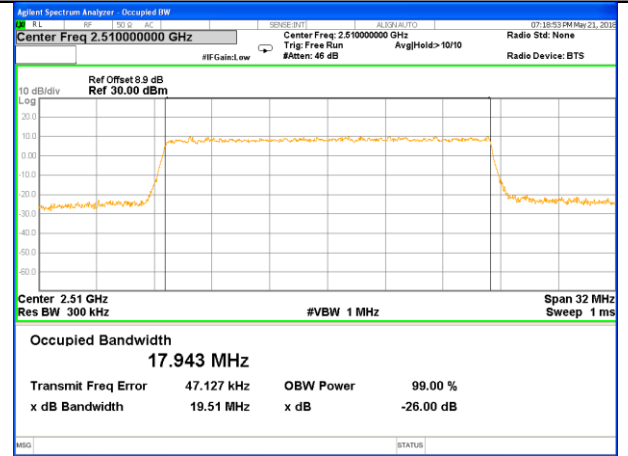

Lowest Channel / 20MHz / 16QAM