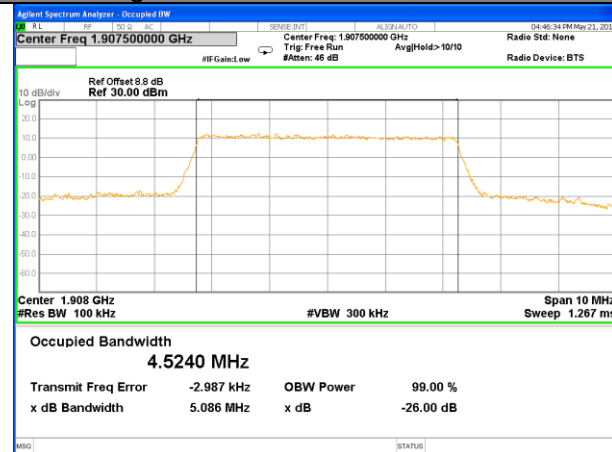

### LTE band 2 (99% and -26 Bandwidth)

LTE band 2

LTE band 2 (99% and -26 Bandwidth)

Lowest Channel / 3MHz / QPSK

Lowest Channel / 3MHz / 16QAM

Middle Channel / 3MHz / QPSK

Middle Channel / 3MHz / 16QAM

Highest Channel / 3MHz / QPSK

Highest Channel / 3MHz / 16QAM

LTE band 2

LTE band 2 (99% and -26 Bandwidth)

Lowest Channel / 5MHz / QPSK

Lowest Channel / 5MHz / 16QAM

Middle Channel / 5MHz / QPSK

Middle Channel / 5MHz / 16QAM

Highest Channel / 5MHz / QPSK

Highest Channel / 5MHz / 16QAM

LTE band 2

LTE band 2 (99% and -26 Bandwidth)

Lowest Channel / 10MHz / QPSK

Lowest Channel / 10MHz / 16QAM

Middle Channel / 10MHz / QPSK

Middle Channel / 10MHz / 16QAM

Highest Channel / 10MHz / QPSK