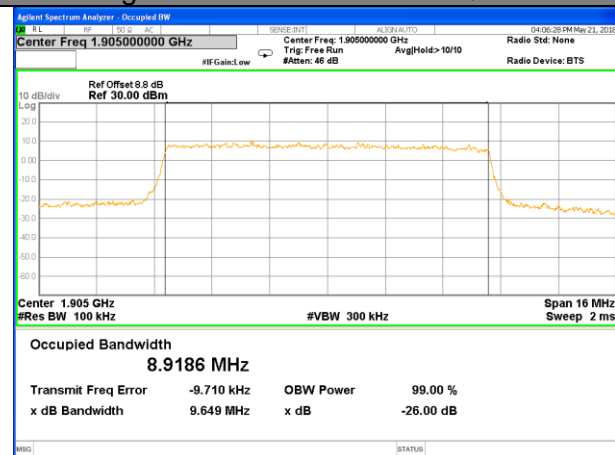

Highest Channel / 3MHz / 16QAM

LTE band 2

LTE band 2 (99% and -26 Bandwidth)

Lowest Channel / 5MHz / QPSK

Lowest Channel / 5MHz / 16QAM

Middle Channel / 5MHz / QPSK

Middle Channel / 5MHz / 16QAM

Highest Channel / 5MHz / QPSK

Highest Channel / 5MHz / 16QAM

LTE band 2

LTE band 2 (99% and -26 Bandwidth)

Lowest Channel / 10MHz / QPSK

Lowest Channel / 10MHz / 16QAM

Middle Channel / 10MHz / QPSK

Middle Channel / 10MHz / 16QAM

Highest Channel / 10MHz / QPSK

Highest Channel / 10MHz / 16QAM

LTE band 2

LTE band 2 (99% and -26 Bandwidth)

Lowest Channel / 15MHz / QPSK

Lowest Channel / 15MHz / 16QAM

Middle Channel / 15MHz / QPSK

Middle Channel / 15MHz / 16QAM

Highest Channel / 15MHz / QPSK