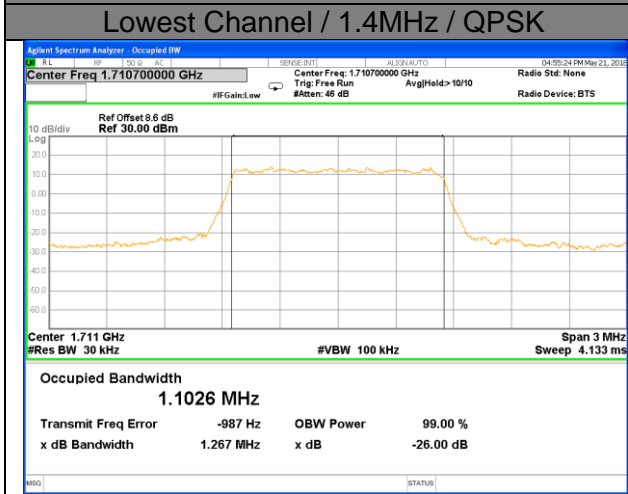

Highest Channel / 15MHz / 16QAM

LTE band 2

LTE band 2 (99% and -26 Bandwidth)

Lowest Channel / 20MHz / QPSK

Lowest Channel / 20MHz / 16QAM

Middle Channel / 20MHz / QPSK

Middle Channel / 20MHz / 16QAM

Highest Channel / 20MHz / QPSK

Highest Channel / 20MHz / 16QAM

LTE band 4

LTE band 4 (99% and -26 Bandwidth)

LTE band 4

LTE band 4 (99% and -26 Bandwidth)

Lowest Channel / 3MHz / QPSK

Lowest Channel / 3MHz / 16QAM

Middle Channel / 3MHz / QPSK

Middle Channel / 3MHz / 16QAM

Highest Channel / 3MHz / QPSK

Highest Channel / 3MHz / 16QAM

LTE band 4

LTE band 4 (99% and -26 Bandwidth)

Lowest Channel / 5MHz / QPSK

Lowest Channel / 5MHz / 16QAM

Middle Channel / 5MHz / QPSK