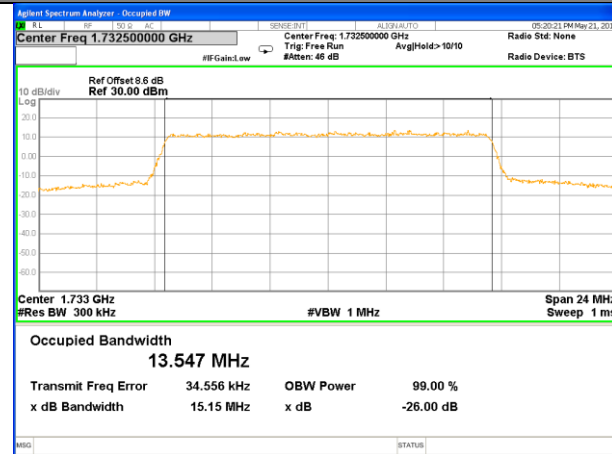

Middle Channel / 5MHz / 16QAM

Highest Channel / 5MHz / QPSK

Highest Channel / 5MHz / 16QAM

LTE band 4

LTE band 4 (99% and -26 Bandwidth)

Lowest Channel / 10MHz / QPSK

Lowest Channel / 10MHz / 16QAM

Middle Channel / 10MHz / QPSK

Middle Channel / 10MHz / 16QAM

Highest Channel / 10MHz / QPSK

Highest Channel / 10MHz / 16QAM

LTE band 4

LTE band 4 (99% and -26 Bandwidth)

Lowest Channel / 15MHz / QPSK

Lowest Channel / 15MHz / 16QAM

Middle Channel / 15MHz / QPSK

Middle Channel / 15MHz / 16QAM

Highest Channel / 15MHz / QPSK

Highest Channel / 15MHz / 16QAM

LTE band 4

LTE band 4 (99% and -26 Bandwidth)

Lowest Channel / 20MHz / QPSK

Lowest Channel / 20MHz / 16QAM

Middle Channel / 20MHz / QPSK