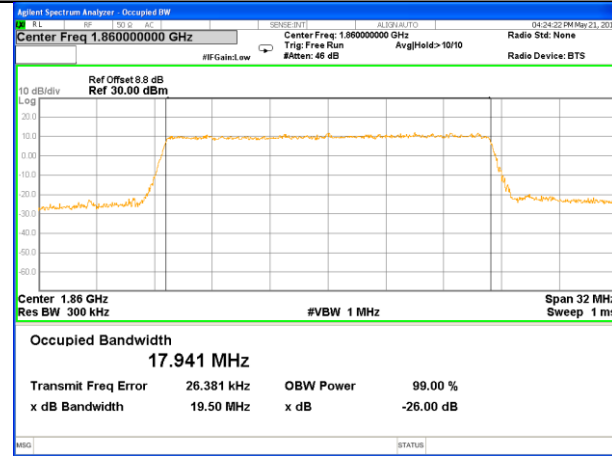

Highest Channel / 5MHz / 16QAM

LTE band 2

LTE band 2 (99% and -26 Bandwidth)

Lowest Channel / 10MHz / QPSK

Lowest Channel / 10MHz / 16QAM

Middle Channel / 10MHz / QPSK

Middle Channel / 10MHz / 16QAM

Highest Channel / 10MHz / QPSK

Highest Channel / 10MHz / 16QAM

LTE band 2

LTE band 2 (99% and -26 Bandwidth)

Lowest Channel / 15MHz / QPSK

Lowest Channel / 15MHz / 16QAM

Middle Channel / 15MHz / QPSK

Middle Channel / 15MHz / 16QAM

Highest Channel / 15MHz / QPSK

Highest Channel / 15MHz / 16QAM

LTE band 2

LTE band 2 (99% and -26 Bandwidth)

Lowest Channel / 20MHz / QPSK

Lowest Channel / 20MHz / 16QAM

Middle Channel / 20MHz / QPSK

Middle Channel / 20MHz / 16QAM

Highest Channel / 20MHz / QPSK