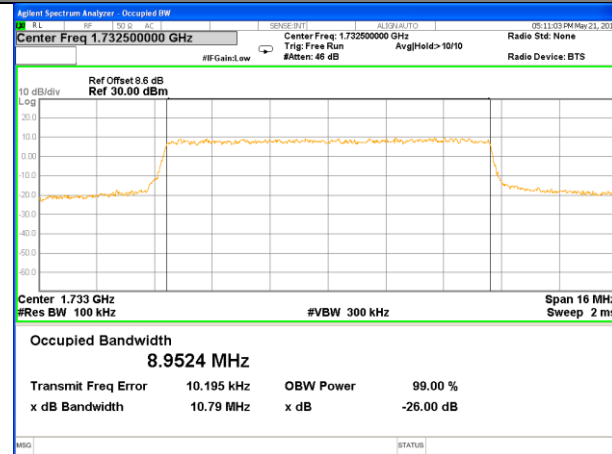

Middle Channel / 3MHz / 16QAM

Highest Channel / 3MHz / QPSK

Highest Channel / 3MHz / 16QAM

LTE band 4

LTE band 4 (99% and -26 Bandwidth)

Lowest Channel / 5MHz / QPSK

Lowest Channel / 5MHz / 16QAM

Middle Channel / 5MHz / QPSK

Middle Channel / 5MHz / 16QAM

Highest Channel / 5MHz / QPSK

Highest Channel / 5MHz / 16QAM

LTE band 4

LTE band 4 (99% and -26 Bandwidth)

Lowest Channel / 10MHz / QPSK

Lowest Channel / 10MHz / 16QAM

Middle Channel / 10MHz / QPSK

Middle Channel / 10MHz / 16QAM

Highest Channel / 10MHz / QPSK

Highest Channel / 10MHz / 16QAM

LTE band 4

LTE band 4 (99% and -26 Bandwidth)

Lowest Channel / 15MHz / QPSK

Lowest Channel / 15MHz / 16QAM

Middle Channel / 15MHz / QPSK