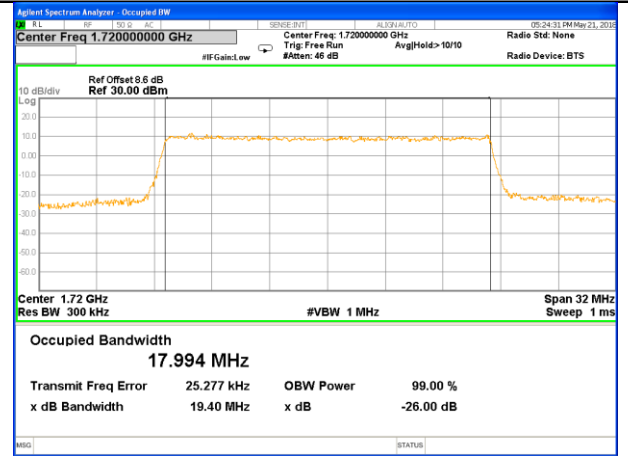

Middle Channel / 10MHz / 16QAM

Highest Channel / 10MHz / QPSK

Highest Channel / 10MHz / 16QAM

LTE band 4

LTE band 4 (99% and -26 Bandwidth)

Lowest Channel / 15MHz / QPSK

Lowest Channel / 15MHz / 16QAM

Middle Channel / 15MHz / QPSK

Middle Channel / 15MHz / 16QAM

Highest Channel / 15MHz / QPSK

Highest Channel / 15MHz / 16QAM

LTE band 4

LTE band 4 (99% and -26 Bandwidth)

Lowest Channel / 20MHz / QPSK

Lowest Channel / 20MHz / 16QAM

Middle Channel / 20MHz / QPSK

Middle Channel / 20MHz / 16QAM

Highest Channel / 20MHz / QPSK

Highest Channel / 20MHz / 16QAM

LTE band 7

LTE band 7 (99% and -26 Bandwidth)

LTE band 7

LTE band 7 (99% and -26 Bandwidth)

Lowest Channel / 10MHz / QPSK