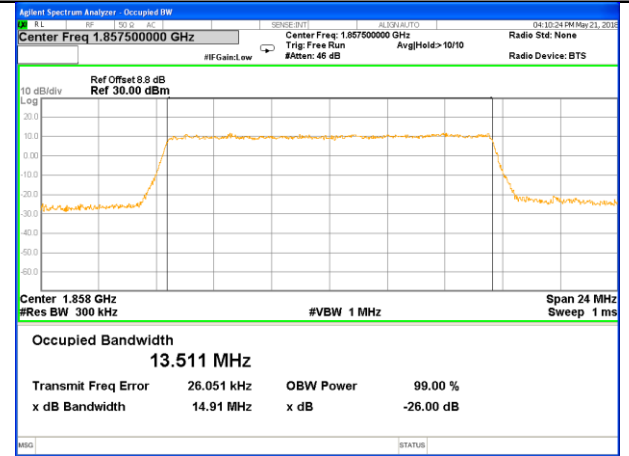

Highest Channel / 5MHz / 16QAM

LTE band 2

LTE band 2 (99% and -26 Bandwidth)

Lowest Channel / 10MHz / QPSK

Lowest Channel / 10MHz / 16QAM

Middle Channel / 10MHz / QPSK

Middle Channel / 10MHz / 16QAM

Highest Channel / 10MHz / QPSK

Highest Channel / 10MHz / 16QAM

LTE band 2

LTE band 2 (99% and -26 Bandwidth)

Lowest Channel / 15MHz / QPSK

Lowest Channel / 15MHz / 16QAM

Middle Channel / 15MHz / QPSK

Middle Channel / 15MHz / 16QAM

Highest Channel / 15MHz / QPSK

Highest Channel / 15MHz / 16QAM

LTE band 2

LTE band 2 (99% and -26 Bandwidth)

Lowest Channel / 20MHz / QPSK

Lowest Channel / 20MHz / 16QAM

Middle Channel / 20MHz / QPSK

Middle Channel / 20MHz / 16QAM

Highest Channel / 20MHz / QPSK

Highest Channel / 20MHz / 16QAM

LTE band 4

LTE band 4 (99% and -26 Bandwidth)

LTE band 4

LTE band 4 (99% and -26 Bandwidth)

Lowest Channel / 3MHz / QPSK

Lowest Channel / 3MHz / 16QAM

Middle Channel / 3MHz / QPSK