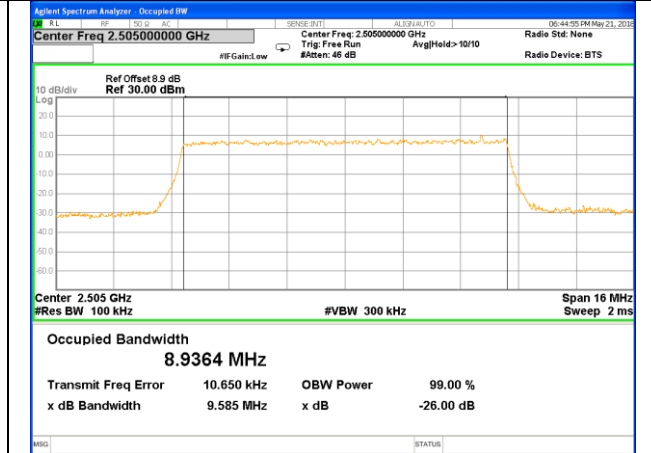

Middle Channel / 15MHz / 16QAM

Highest Channel / 15MHz / QPSK

Highest Channel / 15MHz / 16QAM

LTE band 4

LTE band 4 (99% and -26 Bandwidth)

Lowest Channel / 20MHz / QPSK

Lowest Channel / 20MHz / 16QAM

Middle Channel / 20MHz / QPSK

Middle Channel / 20MHz / 16QAM

Highest Channel / 20MHz / QPSK

Highest Channel / 20MHz / 16QAM

LTE band 7

LTE band 7 (99% and -26 Bandwidth)

LTE band 7

LTE band 7 (99% and -26 Bandwidth)

Lowest Channel / 10MHz / QPSK

Lowest Channel / 10MHz / 16QAM

Middle Channel / 10MHz / QPSK

Middle Channel / 10MHz / 16QAM

Highest Channel / 10MHz / QPSK

Highest Channel / 10MHz / 16QAM

LTE band 7

LTE band 7 (99% and -26 Bandwidth)

Lowest Channel / 15MHz / QPSK