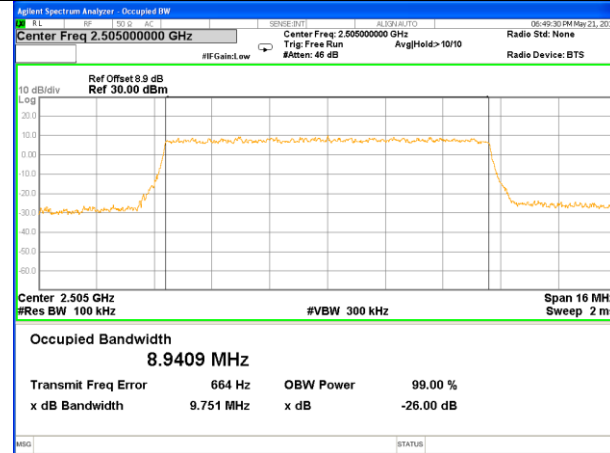

Middle Channel / 15MHz / 16QAM

Highest Channel / 15MHz / QPSK

Highest Channel / 15MHz / 16QAM

LTE band 4

LTE band 4 (99% and -26 Bandwidth)

Lowest Channel / 20MHz / QPSK

Lowest Channel / 20MHz / 16QAM

Middle Channel / 20MHz / QPSK

Middle Channel / 20MHz / 16QAM

Highest Channel / 20MHz / QPSK

Highest Channel / 20MHz / 16QAM

LTE band 7

LTE band 7 (99% and -26 Bandwidth)

LTE band 7

LTE band 7 (99% and -26 Bandwidth)

Lowest Channel / 10MHz / QPSK

Lowest Channel / 10MHz / 16QAM

Middle Channel / 10MHz / QPSK

Middle Channel / 10MHz / 16QAM

Highest Channel / 10MHz / QPSK

Highest Channel / 10MHz / 16QAM

LTE band 7

LTE band 7 (99% and -26 Bandwidth)

Lowest Channel / 15MHz / QPSK