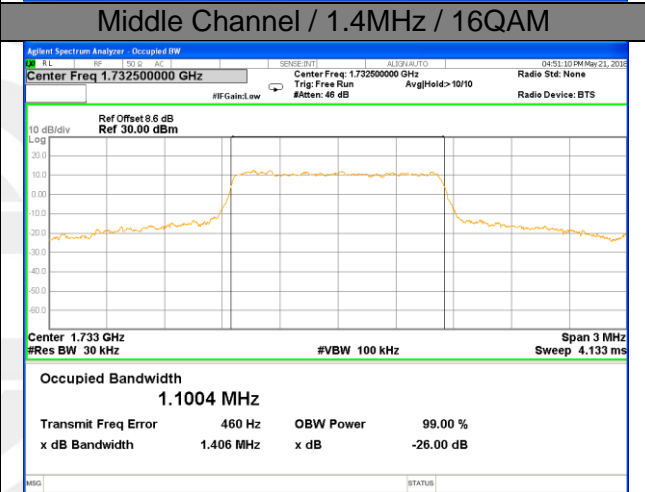

Highest Channel / 15MHz / 16QAM

LTE band 2

LTE band 2 (99% and -26 Bandwidth)

Lowest Channel / 20MHz / QPSK

Lowest Channel / 20MHz / 16QAM

Middle Channel / 20MHz / QPSK

Middle Channel / 20MHz / 16QAM

Highest Channel / 20MHz / QPSK

Highest Channel / 20MHz / 16QAM

LTE band 4

LTE band 4 (99% and -26 Bandwidth)

LTE band 4

LTE band 4 (99% and -26 Bandwidth)

Lowest Channel / 3MHz / QPSK

Lowest Channel / 3MHz / 16QAM

Middle Channel / 3MHz / QPSK

Middle Channel / 3MHz / 16QAM

Highest Channel / 3MHz / QPSK

Highest Channel / 3MHz / 16QAM

LTE band 4

LTE band 4 (99% and -26 Bandwidth)

Lowest Channel / 5MHz / QPSK

Lowest Channel / 5MHz / 16QAM

Middle Channel / 5MHz / QPSK