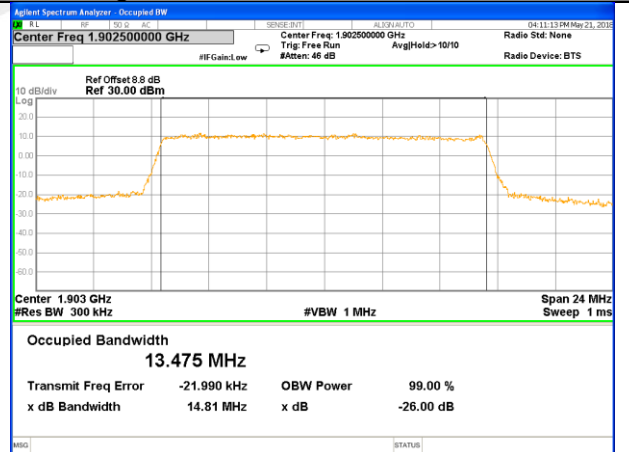

Highest Channel / 5MHz / 16QAM

LTE band 2

LTE band 2 (99% and -26 Bandwidth)

Lowest Channel / 10MHz / QPSK

Lowest Channel / 10MHz / 16QAM

Middle Channel / 10MHz / QPSK

Middle Channel / 10MHz / 16QAM

Highest Channel / 10MHz / QPSK

Highest Channel / 10MHz / 16QAM

LTE band 2

LTE band 2 (99% and -26 Bandwidth)

Lowest Channel / 15MHz / QPSK

Lowest Channel / 15MHz / 16QAM

Middle Channel / 15MHz / QPSK

Middle Channel / 15MHz / 16QAM

Highest Channel / 15MHz / QPSK

Highest Channel / 15MHz / 16QAM

LTE band 2

LTE band 2 (99% and -26 Bandwidth)

Lowest Channel / 20MHz / QPSK

Lowest Channel / 20MHz / 16QAM

Middle Channel / 20MHz / QPSK

Middle Channel / 20MHz / 16QAM

Highest Channel / 20MHz / QPSK