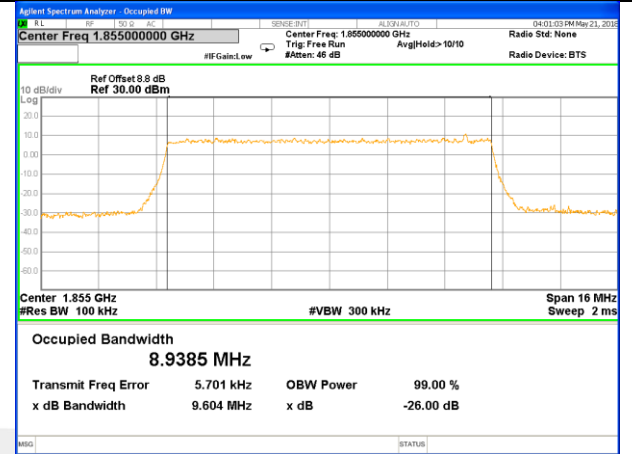

Highest Channel / 3MHz / 16QAM

LTE band 2

LTE band 2 (99% and -26 Bandwidth)

Lowest Channel / 5MHz / QPSK

Lowest Channel / 5MHz / 16QAM

Middle Channel / 5MHz / QPSK

Middle Channel / 5MHz / 16QAM

Highest Channel / 5MHz / QPSK

Highest Channel / 5MHz / 16QAM

LTE band 2

LTE band 2 (99% and -26 Bandwidth)

Lowest Channel / 10MHz / QPSK

Lowest Channel / 10MHz / 16QAM

Middle Channel / 10MHz / QPSK

Middle Channel / 10MHz / 16QAM

Highest Channel / 10MHz / QPSK

Highest Channel / 10MHz / 16QAM

LTE band 2

LTE band 2 (99% and -26 Bandwidth)

Lowest Channel / 15MHz / QPSK

Lowest Channel / 15MHz / 16QAM

Middle Channel / 15MHz / QPSK

Middle Channel / 15MHz / 16QAM

Highest Channel / 15MHz / QPSK