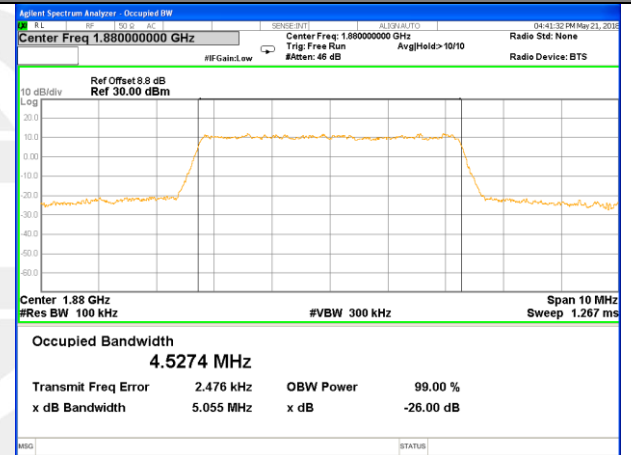

### LTE band 2 (99% and -26 Bandwidth)

LTE band 2

LTE band 2 (99% and -26 Bandwidth)

Lowest Channel / 3MHz / QPSK

Lowest Channel / 3MHz / 16QAM

Middle Channel / 3MHz / QPSK

Middle Channel / 3MHz / 16QAM

Highest Channel / 3MHz / QPSK

Highest Channel / 3MHz / 16QAM

LTE band 2

LTE band 2 (99% and -26 Bandwidth)

Lowest Channel / 5MHz / QPSK

Lowest Channel / 5MHz / 16QAM

Middle Channel / 5MHz / QPSK

Middle Channel / 5MHz / 16QAM

Highest Channel / 5MHz / QPSK

Highest Channel / 5MHz / 16QAM

LTE band 2

LTE band 2 (99% and -26 Bandwidth)

Lowest Channel / 10MHz / QPSK

Lowest Channel / 10MHz / 16QAM

Middle Channel / 10MHz / QPSK

Middle Channel / 10MHz / 16QAM

Highest Channel / 10MHz / QPSK