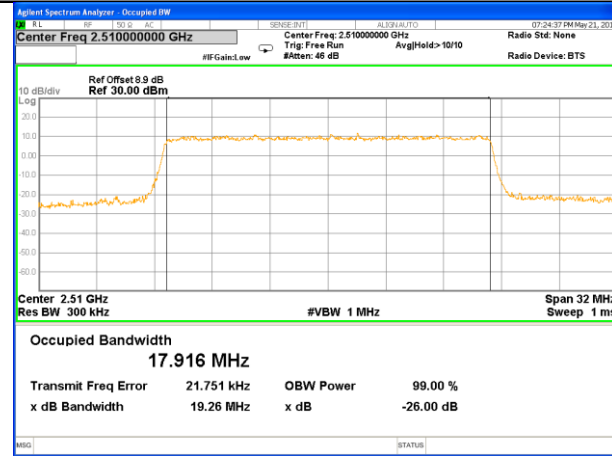

Lowest Channel / 10MHz / 16QAM

Middle Channel / 10MHz / QPSK

Middle Channel / 10MHz / 16QAM

Highest Channel / 10MHz / QPSK

Highest Channel / 10MHz / 16QAM

LTE band 7

LTE band 7 (99% and -26 Bandwidth)

Lowest Channel / 15MHz / QPSK

Lowest Channel / 15MHz / 16QAM

Middle Channel / 15MHz / QPSK

Middle Channel / 15MHz / 16QAM

Highest Channel / 15MHz / QPSK

Highest Channel / 15MHz / 16QAM

LTE band 7

LTE band 7 (99% and -26 Bandwidth)

Lowest Channel / 20MHz / QPSK