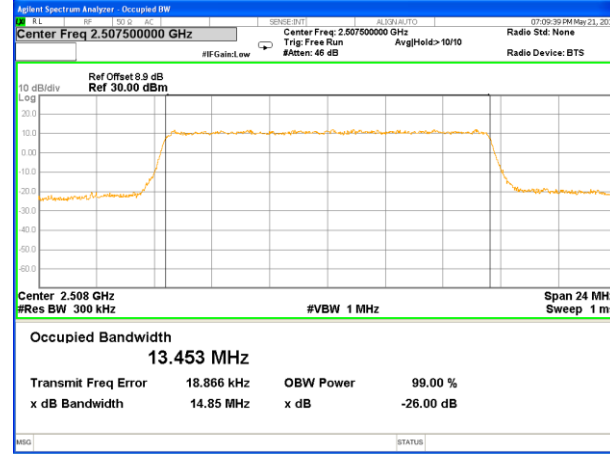

Middle Channel / 20MHz / 16QAM

Highest Channel / 20MHz / QPSK

Highest Channel / 20MHz / 16QAM

LTE band 7

LTE band 7 (99% and -26 Bandwidth)

LTE band 7

LTE band 7 (99% and -26 Bandwidth)

Lowest Channel / 10MHz / QPSK

Lowest Channel / 10MHz / 16QAM

Middle Channel / 10MHz / QPSK

Middle Channel / 10MHz / 16QAM

Highest Channel / 10MHz / QPSK

Highest Channel / 10MHz / 16QAM

LTE band 7

LTE band 7 (99% and -26 Bandwidth)

Lowest Channel / 15MHz / QPSK

Lowest Channel / 15MHz / 16QAM

Middle Channel / 15MHz / QPSK

Middle Channel / 15MHz / 16QAM

Highest Channel / 15MHz / QPSK

Highest Channel / 15MHz / 16QAM

LTE band 7

LTE band 7 (99% and -26 Bandwidth)

Lowest Channel / 20MHz / QPSK