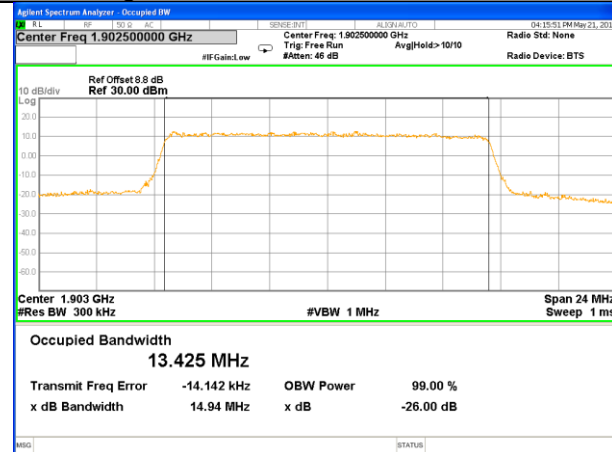

Highest Channel / 5MHz / 16QAM

LTE band 2

LTE band 2 (99% and -26 Bandwidth)

Lowest Channel / 10MHz / QPSK

Lowest Channel / 10MHz / 16QAM

Middle Channel / 10MHz / QPSK

Middle Channel / 10MHz / 16QAM

Highest Channel / 10MHz / QPSK

Highest Channel / 10MHz / 16QAM

LTE band 2

LTE band 2 (99% and -26 Bandwidth)

Lowest Channel / 15MHz / QPSK

Lowest Channel / 15MHz / 16QAM

Middle Channel / 15MHz / QPSK

Middle Channel / 15MHz / 16QAM

Highest Channel / 15MHz / QPSK

Highest Channel / 15MHz / 16QAM

LTE band 2

LTE band 2 (99% and -26 Bandwidth)

Lowest Channel / 20MHz / QPSK

Lowest Channel / 20MHz / 16QAM

Middle Channel / 20MHz / QPSK

Middle Channel / 20MHz / 16QAM

Highest Channel / 20MHz / QPSK