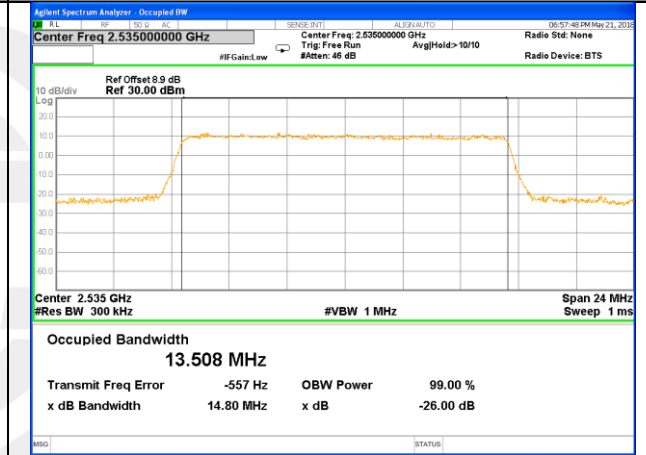

Middle Channel / 20MHz / 16QAM

Highest Channel / 20MHz / QPSK

Highest Channel / 20MHz / 16QAM

LTE band 7

LTE band 7 (99% and -26 Bandwidth)

LTE band 7

LTE band 7 (99% and -26 Bandwidth)

Lowest Channel / 10MHz / QPSK

Lowest Channel / 10MHz / 16QAM

Middle Channel / 10MHz / QPSK

Middle Channel / 10MHz / 16QAM

Highest Channel / 10MHz / QPSK

Highest Channel / 10MHz / 16QAM

LTE band 7

LTE band 7 (99% and -26 Bandwidth)

Lowest Channel / 15MHz / QPSK

Lowest Channel / 15MHz / 16QAM

Middle Channel / 15MHz / QPSK

Middle Channel / 15MHz / 16QAM

Highest Channel / 15MHz / QPSK

Highest Channel / 15MHz / 16QAM

LTE band 7

LTE band 7 (99% and -26 Bandwidth)

Lowest Channel / 20MHz / QPSK