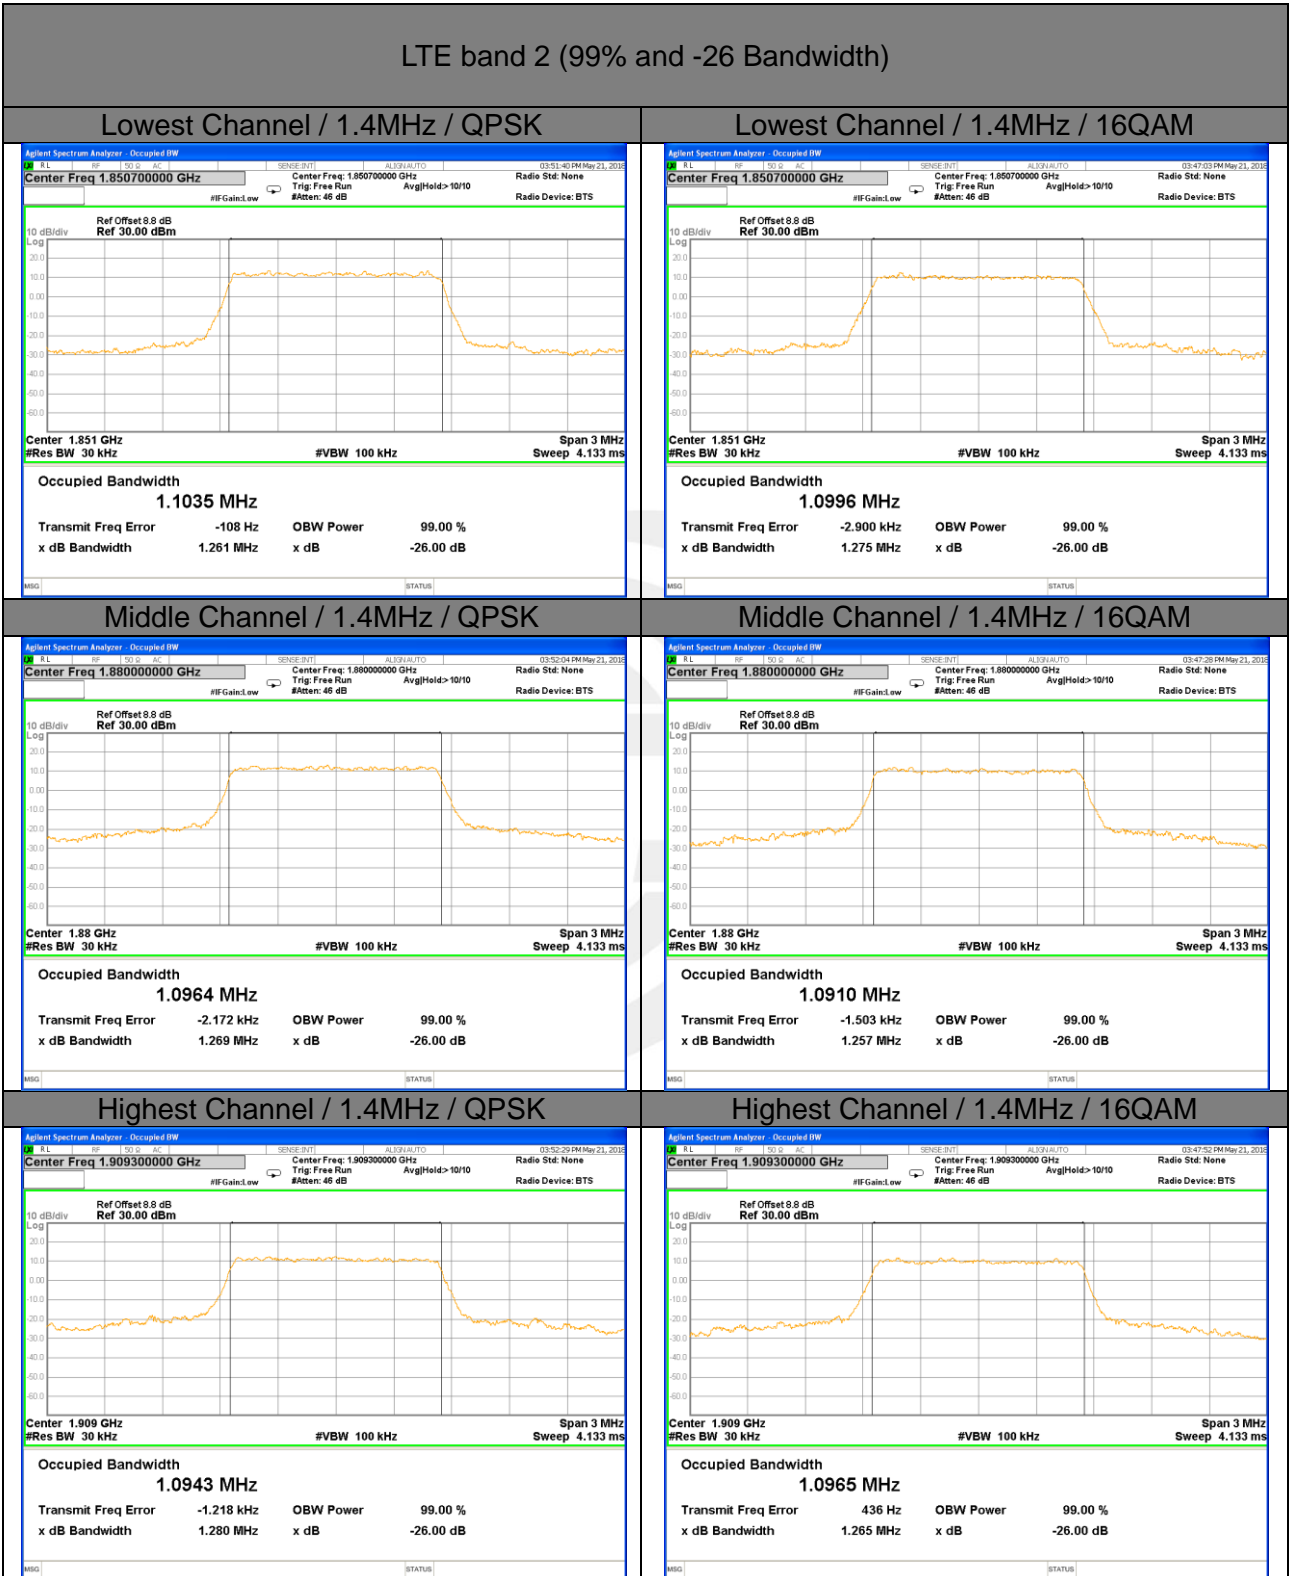

# OCCUPIED BANDWIDTH

## LTE band 2

### LTE band 2 (99% and -26 Bandwidth)

LTE band 2

LTE band 2 (99% and -26 Bandwidth)

Lowest Channel / 3MHz / QPSK

Lowest Channel / 3MHz / 16QAM

Middle Channel / 3MHz / QPSK

Middle Channel / 3MHz / 16QAM

Highest Channel / 3MHz / QPSK

Highest Channel / 3MHz / 16QAM

LTE band 2

LTE band 2 (99% and -26 Bandwidth)

Lowest Channel / 5MHz / QPSK

Lowest Channel / 5MHz / 16QAM

Middle Channel / 5MHz / QPSK

Middle Channel / 5MHz / 16QAM

Highest Channel / 5MHz / QPSK