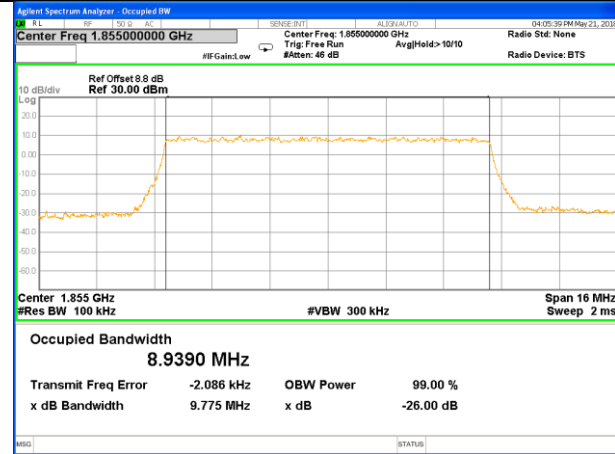

Highest Channel / 3MHz / 16QAM

LTE band 2

LTE band 2 (99% and -26 Bandwidth)

Lowest Channel / 5MHz / QPSK

Lowest Channel / 5MHz / 16QAM

Middle Channel / 5MHz / QPSK

Middle Channel / 5MHz / 16QAM

Highest Channel / 5MHz / QPSK

Highest Channel / 5MHz / 16QAM

LTE band 2

LTE band 2 (99% and -26 Bandwidth)

Lowest Channel / 10MHz / QPSK

Lowest Channel / 10MHz / 16QAM

Middle Channel / 10MHz / QPSK

Middle Channel / 10MHz / 16QAM

Highest Channel / 10MHz / QPSK

Highest Channel / 10MHz / 16QAM

LTE band 2

LTE band 2 (99% and -26 Bandwidth)

Lowest Channel / 15MHz / QPSK

Lowest Channel / 15MHz / 16QAM

Middle Channel / 15MHz / QPSK

Middle Channel / 15MHz / 16QAM

Highest Channel / 15MHz / QPSK