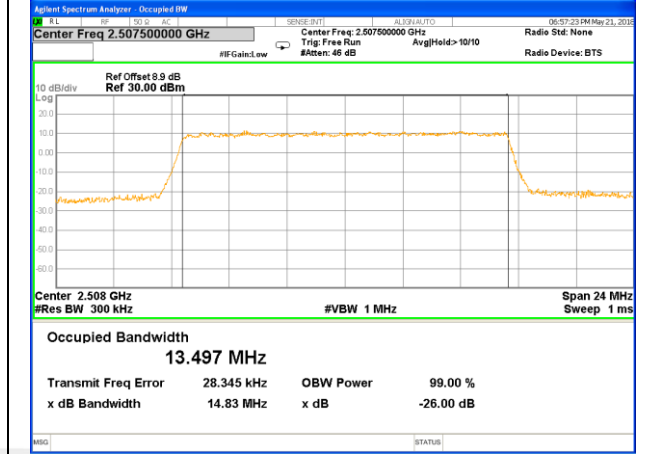

Middle Channel / 20MHz / 16QAM

Highest Channel / 20MHz / QPSK

Highest Channel / 20MHz / 16QAM

LTE band 7

LTE band 7 (99% and -26 Bandwidth)

LTE band 7

LTE band 7 (99% and -26 Bandwidth)

Lowest Channel / 10MHz / QPSK

Lowest Channel / 10MHz / 16QAM

Middle Channel / 10MHz / QPSK

Middle Channel / 10MHz / 16QAM

Highest Channel / 10MHz / QPSK

Highest Channel / 10MHz / 16QAM

LTE band 7

LTE band 7 (99% and -26 Bandwidth)

Lowest Channel / 15MHz / QPSK

Lowest Channel / 15MHz / 16QAM

Middle Channel / 15MHz / QPSK

Middle Channel / 15MHz / 16QAM

Highest Channel / 15MHz / QPSK

Highest Channel / 15MHz / 16QAM

LTE band 7

LTE band 7 (99% and -26 Bandwidth)

Lowest Channel / 20MHz / QPSK