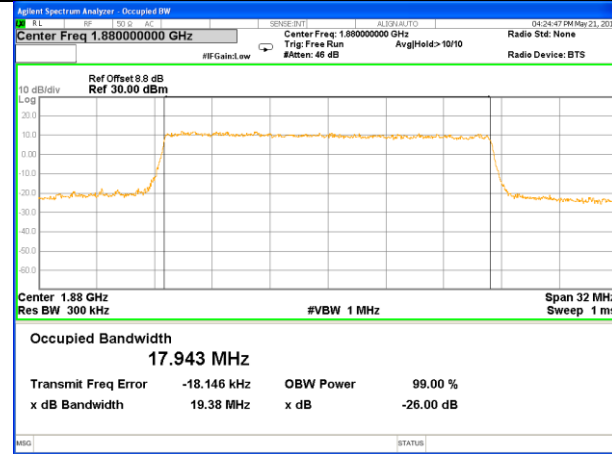

Highest Channel / 10MHz / 16QAM

LTE band 2

LTE band 2 (99% and -26 Bandwidth)

Lowest Channel / 15MHz / QPSK

Lowest Channel / 15MHz / 16QAM

Middle Channel / 15MHz / QPSK

Middle Channel / 15MHz / 16QAM

Highest Channel / 15MHz / QPSK

Highest Channel / 15MHz / 16QAM

LTE band 2

LTE band 2 (99% and -26 Bandwidth)

Lowest Channel / 20MHz / QPSK

Lowest Channel / 20MHz / 16QAM

Middle Channel / 20MHz / QPSK

Middle Channel / 20MHz / 16QAM

Highest Channel / 20MHz / QPSK

Highest Channel / 20MHz / 16QAM

LTE band 4

LTE band 4 (99% and -26 Bandwidth)

LTE band 4

LTE band 4 (99% and -26 Bandwidth)

Lowest Channel / 3MHz / QPSK

Lowest Channel / 3MHz / 16QAM

Middle Channel / 3MHz / QPSK