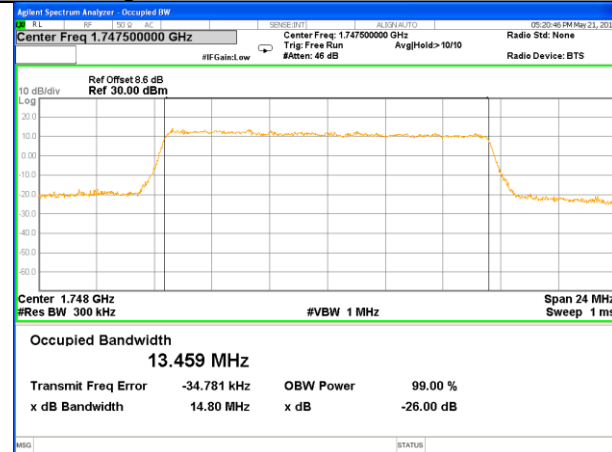

Middle Channel / 5MHz / 16QAM

Highest Channel / 5MHz / QPSK

Highest Channel / 5MHz / 16QAM

LTE band 4

LTE band 4 (99% and -26 Bandwidth)

Lowest Channel / 10MHz / QPSK

Lowest Channel / 10MHz / 16QAM

Middle Channel / 10MHz / QPSK

Middle Channel / 10MHz / 16QAM

Highest Channel / 10MHz / QPSK

Highest Channel / 10MHz / 16QAM

LTE band 4

LTE band 4 (99% and -26 Bandwidth)

Lowest Channel / 15MHz / QPSK

Lowest Channel / 15MHz / 16QAM

Middle Channel / 15MHz / QPSK

Middle Channel / 15MHz / 16QAM

Highest Channel / 15MHz / QPSK

Highest Channel / 15MHz / 16QAM

LTE band 4

LTE band 4 (99% and -26 Bandwidth)

Lowest Channel / 20MHz / QPSK

Lowest Channel / 20MHz / 16QAM

Middle Channel / 20MHz / QPSK