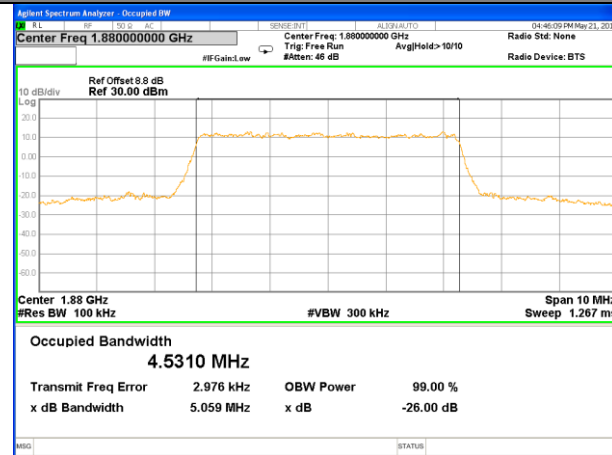

### LTE band 2 (99% and -26 Bandwidth)

LTE band 2

LTE band 2 (99% and -26 Bandwidth)

Lowest Channel / 3MHz / QPSK

Lowest Channel / 3MHz / 16QAM

Middle Channel / 3MHz / QPSK

Middle Channel / 3MHz / 16QAM

Highest Channel / 3MHz / QPSK

Highest Channel / 3MHz / 16QAM

LTE band 2

LTE band 2 (99% and -26 Bandwidth)

Lowest Channel / 5MHz / QPSK

Lowest Channel / 5MHz / 16QAM

Middle Channel / 5MHz / QPSK

Middle Channel / 5MHz / 16QAM

Highest Channel / 5MHz / QPSK

Highest Channel / 5MHz / 16QAM

LTE band 2

LTE band 2 (99% and -26 Bandwidth)

Lowest Channel / 10MHz / QPSK

Lowest Channel / 10MHz / 16QAM

Middle Channel / 10MHz / QPSK

Middle Channel / 10MHz / 16QAM

Highest Channel / 10MHz / QPSK