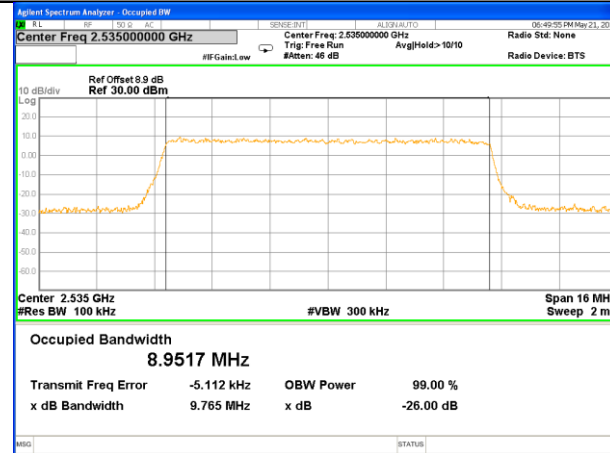

Middle Channel / 15MHz / 16QAM

Highest Channel / 15MHz / QPSK

Highest Channel / 15MHz / 16QAM

LTE band 4

LTE band 4 (99% and -26 Bandwidth)

Lowest Channel / 20MHz / QPSK

Lowest Channel / 20MHz / 16QAM

Middle Channel / 20MHz / QPSK

Middle Channel / 20MHz / 16QAM

Highest Channel / 20MHz / QPSK

Highest Channel / 20MHz / 16QAM

LTE band 7

LTE band 7 (99% and -26 Bandwidth)

LTE band 7

LTE band 7 (99% and -26 Bandwidth)

Lowest Channel / 10MHz / QPSK

Lowest Channel / 10MHz / 16QAM

Middle Channel / 10MHz / QPSK

Middle Channel / 10MHz / 16QAM

Highest Channel / 10MHz / QPSK

Highest Channel / 10MHz / 16QAM

LTE band 7

LTE band 7 (99% and -26 Bandwidth)

Lowest Channel / 15MHz / QPSK