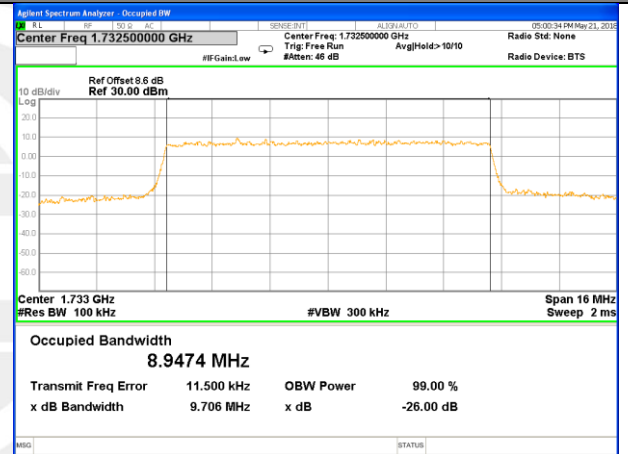

Middle Channel / 3MHz / 16QAM

Highest Channel / 3MHz / QPSK

Highest Channel / 3MHz / 16QAM

LTE band 4

LTE band 4 (99% and -26 Bandwidth)

Lowest Channel / 5MHz / QPSK

Lowest Channel / 5MHz / 16QAM

Middle Channel / 5MHz / QPSK

Middle Channel / 5MHz / 16QAM

Highest Channel / 5MHz / QPSK

Highest Channel / 5MHz / 16QAM

LTE band 4

LTE band 4 (99% and -26 Bandwidth)

Lowest Channel / 10MHz / QPSK

Lowest Channel / 10MHz / 16QAM

Middle Channel / 10MHz / QPSK

Middle Channel / 10MHz / 16QAM

Highest Channel / 10MHz / QPSK

Highest Channel / 10MHz / 16QAM

LTE band 4

LTE band 4 (99% and -26 Bandwidth)

Lowest Channel / 15MHz / QPSK

Lowest Channel / 15MHz / 16QAM

Middle Channel / 15MHz / QPSK