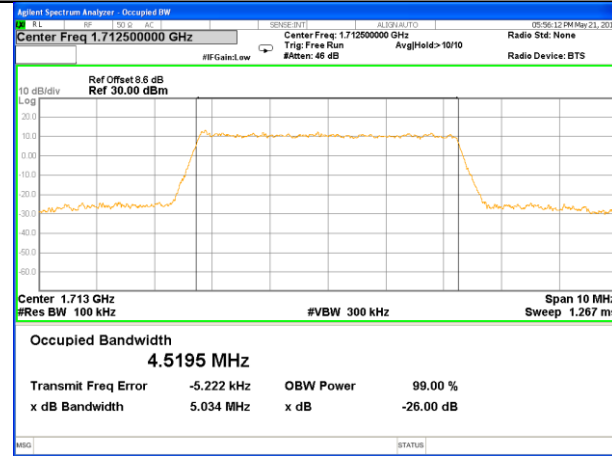

Highest Channel / 20MHz / 16QAM

LTE band 4

LTE band 4 (99% and -26 Bandwidth)

LTE band 4

LTE band 4 (99% and -26 Bandwidth)

Lowest Channel / 3MHz / QPSK

Lowest Channel / 3MHz / 16QAM

Middle Channel / 3MHz / QPSK

Middle Channel / 3MHz / 16QAM

Highest Channel / 3MHz / QPSK

Highest Channel / 3MHz / 16QAM

LTE band 4

LTE band 4 (99% and -26 Bandwidth)

Lowest Channel / 5MHz / QPSK

Lowest Channel / 5MHz / 16QAM

Middle Channel / 5MHz / QPSK

Middle Channel / 5MHz / 16QAM

Highest Channel / 5MHz / QPSK

Highest Channel / 5MHz / 16QAM

LTE band 4

LTE band 4 (99% and -26 Bandwidth)

Lowest Channel / 10MHz / QPSK

Lowest Channel / 10MHz / 16QAM

Middle Channel / 10MHz / QPSK