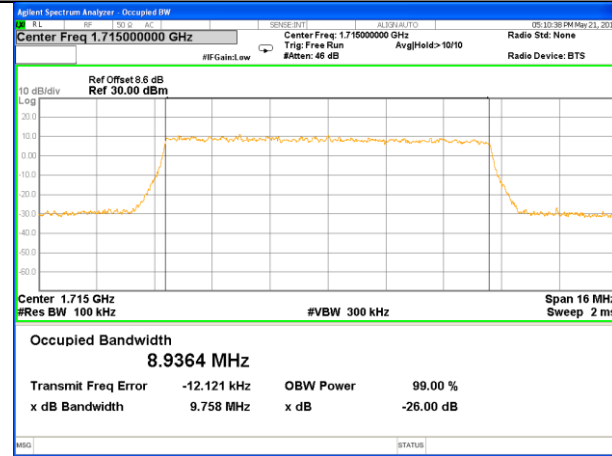

Middle Channel / 3MHz / 16QAM

Highest Channel / 3MHz / QPSK

Highest Channel / 3MHz / 16QAM

LTE band 4

LTE band 4 (99% and -26 Bandwidth)

Lowest Channel / 5MHz / QPSK

Lowest Channel / 5MHz / 16QAM

Middle Channel / 5MHz / QPSK

Middle Channel / 5MHz / 16QAM

Highest Channel / 5MHz / QPSK

Highest Channel / 5MHz / 16QAM

LTE band 4

LTE band 4 (99% and -26 Bandwidth)

Lowest Channel / 10MHz / QPSK

Lowest Channel / 10MHz / 16QAM

Middle Channel / 10MHz / QPSK

Middle Channel / 10MHz / 16QAM

Highest Channel / 10MHz / QPSK

Highest Channel / 10MHz / 16QAM

LTE band 4

LTE band 4 (99% and -26 Bandwidth)

Lowest Channel / 15MHz / QPSK

Lowest Channel / 15MHz / 16QAM

Middle Channel / 15MHz / QPSK