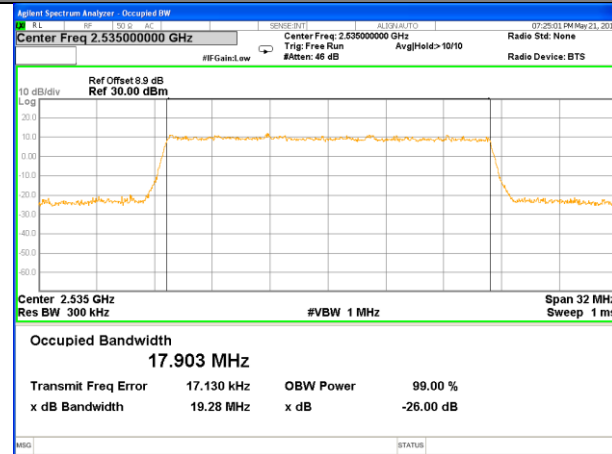

Middle Channel / 20MHz / QPSK