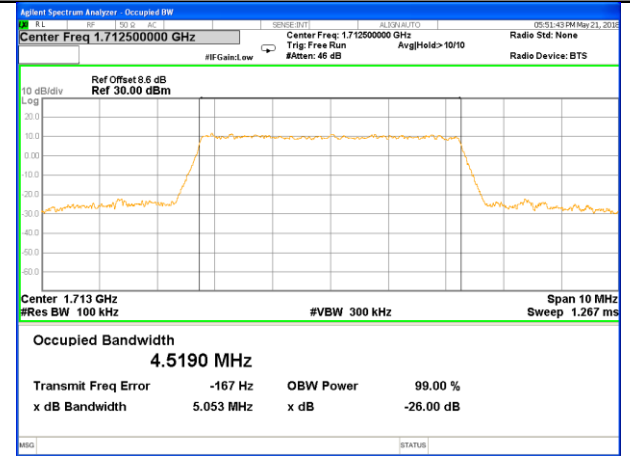

Highest Channel / 20MHz / 16QAM

LTE band 4

LTE band 4 (99% and -26 Bandwidth)

LTE band 4

LTE band 4 (99% and -26 Bandwidth)

Lowest Channel / 3MHz / QPSK

Lowest Channel / 3MHz / 16QAM

Middle Channel / 3MHz / QPSK

Middle Channel / 3MHz / 16QAM

Highest Channel / 3MHz / QPSK

Highest Channel / 3MHz / 16QAM

LTE band 4

LTE band 4 (99% and -26 Bandwidth)

Lowest Channel / 5MHz / QPSK

Lowest Channel / 5MHz / 16QAM

Middle Channel / 5MHz / QPSK

Middle Channel / 5MHz / 16QAM

Highest Channel / 5MHz / QPSK

Highest Channel / 5MHz / 16QAM

LTE band 4

LTE band 4 (99% and -26 Bandwidth)

Lowest Channel / 10MHz / QPSK

Lowest Channel / 10MHz / 16QAM

Middle Channel / 10MHz / QPSK