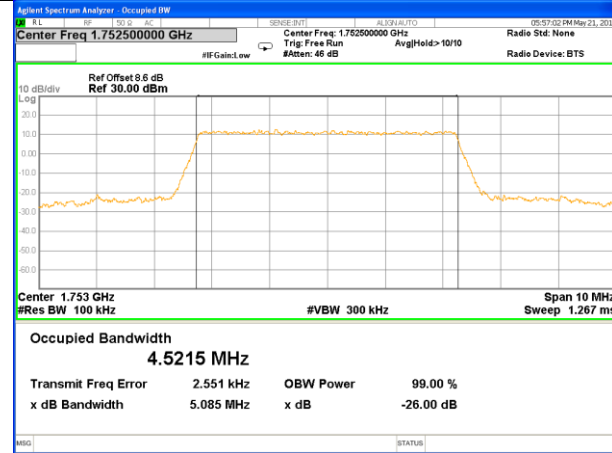

Highest Channel / 20MHz / 16QAM

LTE band 4

LTE band 4 (99% and -26 Bandwidth)

LTE band 4

LTE band 4 (99% and -26 Bandwidth)

Lowest Channel / 3MHz / QPSK

Lowest Channel / 3MHz / 16QAM

Middle Channel / 3MHz / QPSK

Middle Channel / 3MHz / 16QAM

Highest Channel / 3MHz / QPSK

Highest Channel / 3MHz / 16QAM

LTE band 4

LTE band 4 (99% and -26 Bandwidth)

Lowest Channel / 5MHz / QPSK

Lowest Channel / 5MHz / 16QAM

Middle Channel / 5MHz / QPSK

Middle Channel / 5MHz / 16QAM

Highest Channel / 5MHz / QPSK

Highest Channel / 5MHz / 16QAM

LTE band 4

LTE band 4 (99% and -26 Bandwidth)

Lowest Channel / 10MHz / QPSK

Lowest Channel / 10MHz / 16QAM

Middle Channel / 10MHz / QPSK