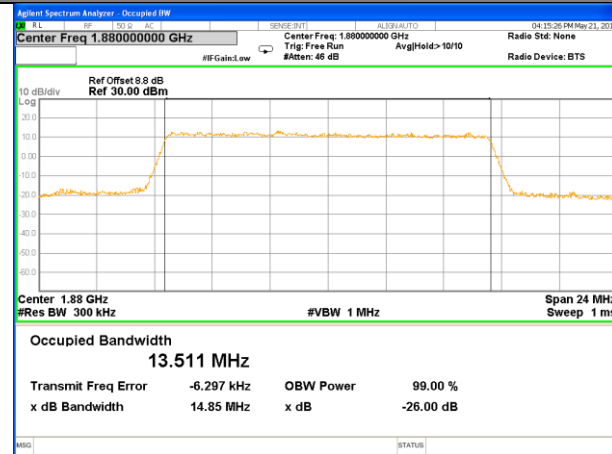

Highest Channel / 5MHz / 16QAM

LTE band 2

LTE band 2 (99% and -26 Bandwidth)

Lowest Channel / 10MHz / QPSK

Lowest Channel / 10MHz / 16QAM

Middle Channel / 10MHz / QPSK

Middle Channel / 10MHz / 16QAM

Highest Channel / 10MHz / QPSK

Highest Channel / 10MHz / 16QAM

LTE band 2

LTE band 2 (99% and -26 Bandwidth)

Lowest Channel / 15MHz / QPSK

Lowest Channel / 15MHz / 16QAM

Middle Channel / 15MHz / QPSK

Middle Channel / 15MHz / 16QAM

Highest Channel / 15MHz / QPSK

Highest Channel / 15MHz / 16QAM

LTE band 2

LTE band 2 (99% and -26 Bandwidth)

Lowest Channel / 20MHz / QPSK

Lowest Channel / 20MHz / 16QAM

Middle Channel / 20MHz / QPSK

Middle Channel / 20MHz / 16QAM

Highest Channel / 20MHz / QPSK

Highest Channel / 20MHz / 16QAM

LTE band 4

LTE band 4 (99% and -26 Bandwidth)

LTE band 4

LTE band 4 (99% and -26 Bandwidth)

Lowest Channel / 3MHz / QPSK

Lowest Channel / 3MHz / 16QAM

Middle Channel / 3MHz / QPSK