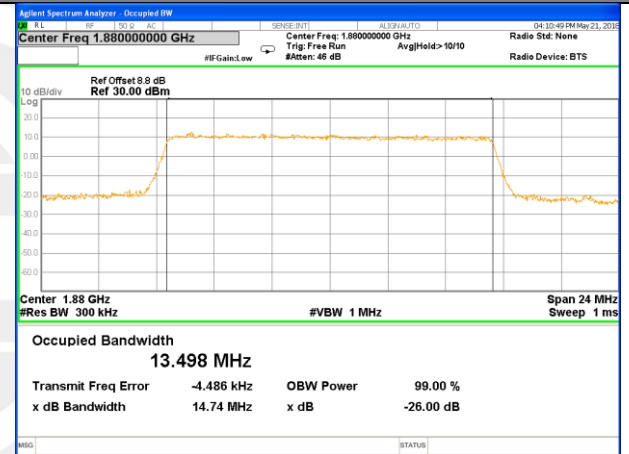

Highest Channel / 5MHz / 16QAM

LTE band 2

LTE band 2 (99% and -26 Bandwidth)

Lowest Channel / 10MHz / QPSK

Lowest Channel / 10MHz / 16QAM

Middle Channel / 10MHz / QPSK

Middle Channel / 10MHz / 16QAM

Highest Channel / 10MHz / QPSK

Highest Channel / 10MHz / 16QAM

LTE band 2

LTE band 2 (99% and -26 Bandwidth)

Lowest Channel / 15MHz / QPSK

Lowest Channel / 15MHz / 16QAM

Middle Channel / 15MHz / QPSK

Middle Channel / 15MHz / 16QAM

Highest Channel / 15MHz / QPSK

Highest Channel / 15MHz / 16QAM

LTE band 2

LTE band 2 (99% and -26 Bandwidth)

Lowest Channel / 20MHz / QPSK

Lowest Channel / 20MHz / 16QAM

Middle Channel / 20MHz / QPSK

Middle Channel / 20MHz / 16QAM

Highest Channel / 20MHz / QPSK