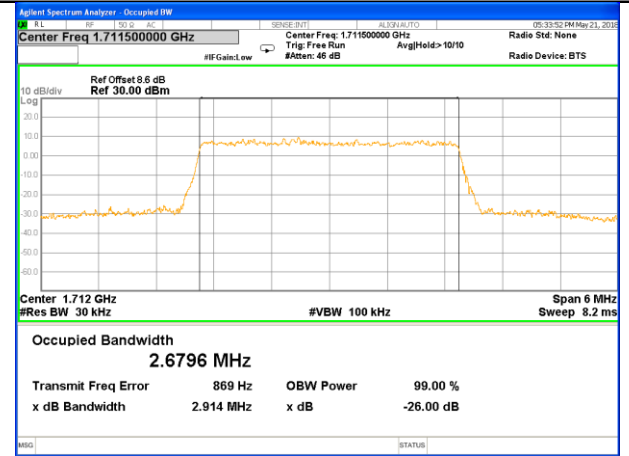

Highest Channel / 15MHz / 16QAM

LTE band 2

LTE band 2 (99% and -26 Bandwidth)

Lowest Channel / 20MHz / QPSK

Lowest Channel / 20MHz / 16QAM

Middle Channel / 20MHz / QPSK

Middle Channel / 20MHz / 16QAM

Highest Channel / 20MHz / QPSK

Highest Channel / 20MHz / 16QAM

LTE band 4

LTE band 4 (99% and -26 Bandwidth)

LTE band 4

LTE band 4 (99% and -26 Bandwidth)

Lowest Channel / 3MHz / QPSK

Lowest Channel / 3MHz / 16QAM

Middle Channel / 3MHz / QPSK

Middle Channel / 3MHz / 16QAM

Highest Channel / 3MHz / QPSK

Highest Channel / 3MHz / 16QAM

LTE band 4

LTE band 4 (99% and -26 Bandwidth)

Lowest Channel / 5MHz / QPSK

Lowest Channel / 5MHz / 16QAM

Middle Channel / 5MHz / QPSK