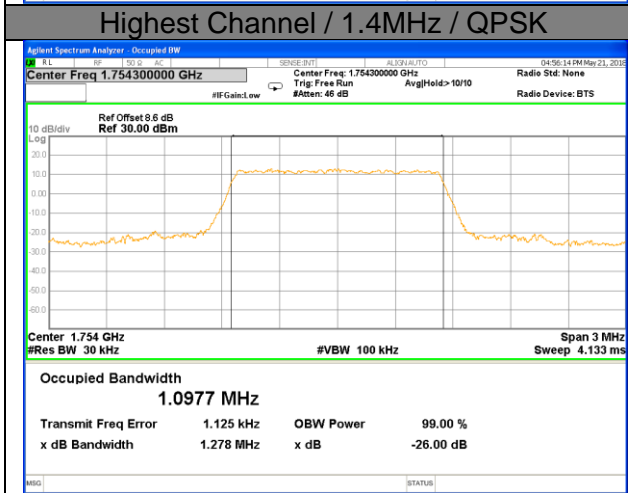

Highest Channel / 15MHz / 16QAM

LTE band 2

LTE band 2 (99% and -26 Bandwidth)

Lowest Channel / 20MHz / QPSK

Lowest Channel / 20MHz / 16QAM

Middle Channel / 20MHz / QPSK

Middle Channel / 20MHz / 16QAM

Highest Channel / 20MHz / QPSK

Highest Channel / 20MHz / 16QAM

LTE band 4

LTE band 4 (99% and -26 Bandwidth)

LTE band 4

LTE band 4 (99% and -26 Bandwidth)

Lowest Channel / 3MHz / QPSK

Lowest Channel / 3MHz / 16QAM

Middle Channel / 3MHz / QPSK

Middle Channel / 3MHz / 16QAM

Highest Channel / 3MHz / QPSK

Highest Channel / 3MHz / 16QAM

LTE band 4

LTE band 4 (99% and -26 Bandwidth)

Lowest Channel / 5MHz / QPSK

Lowest Channel / 5MHz / 16QAM

Middle Channel / 5MHz / QPSK