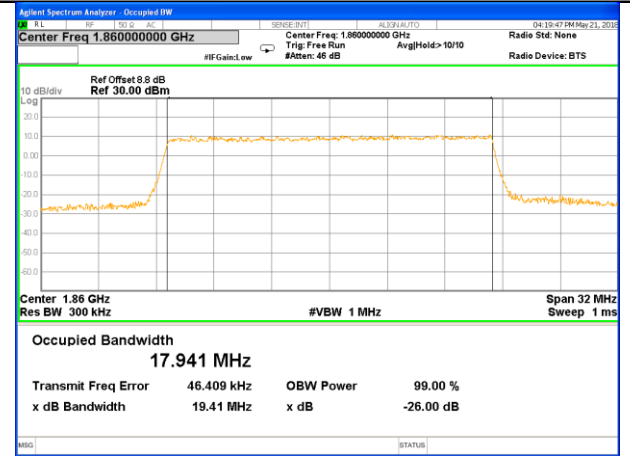

Highest Channel / 10MHz / 16QAM

LTE band 2

LTE band 2 (99% and -26 Bandwidth)

Lowest Channel / 15MHz / QPSK

Lowest Channel / 15MHz / 16QAM

Middle Channel / 15MHz / QPSK

Middle Channel / 15MHz / 16QAM

Highest Channel / 15MHz / QPSK

Highest Channel / 15MHz / 16QAM

LTE band 2

LTE band 2 (99% and -26 Bandwidth)

Lowest Channel / 20MHz / QPSK

Lowest Channel / 20MHz / 16QAM

Middle Channel / 20MHz / QPSK

Middle Channel / 20MHz / 16QAM

Highest Channel / 20MHz / QPSK

Highest Channel / 20MHz / 16QAM

LTE band 4

LTE band 4 (99% and -26 Bandwidth)

LTE band 4

LTE band 4 (99% and -26 Bandwidth)

Lowest Channel / 3MHz / QPSK

Lowest Channel / 3MHz / 16QAM

Middle Channel / 3MHz / QPSK