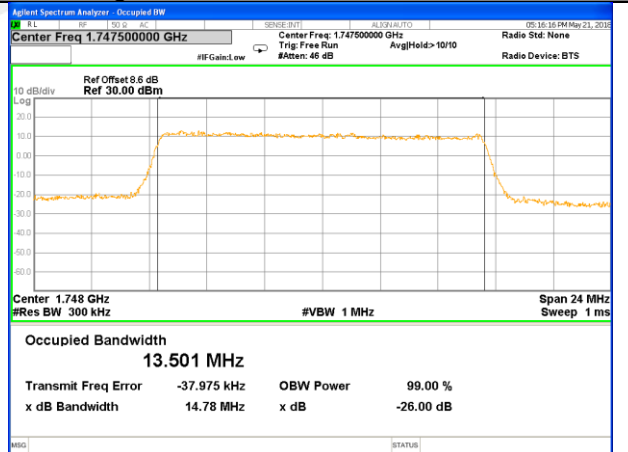

Middle Channel / 5MHz / 16QAM

Highest Channel / 5MHz / QPSK

Highest Channel / 5MHz / 16QAM

LTE band 4

LTE band 4 (99% and -26 Bandwidth)

Lowest Channel / 10MHz / QPSK

Lowest Channel / 10MHz / 16QAM

Middle Channel / 10MHz / QPSK

Middle Channel / 10MHz / 16QAM

Highest Channel / 10MHz / QPSK

Highest Channel / 10MHz / 16QAM

LTE band 4

LTE band 4 (99% and -26 Bandwidth)

Lowest Channel / 15MHz / QPSK

Lowest Channel / 15MHz / 16QAM

Middle Channel / 15MHz / QPSK

Middle Channel / 15MHz / 16QAM

Highest Channel / 15MHz / QPSK

Highest Channel / 15MHz / 16QAM

LTE band 4

LTE band 4 (99% and -26 Bandwidth)

Lowest Channel / 20MHz / QPSK

Lowest Channel / 20MHz / 16QAM

Middle Channel / 20MHz / QPSK