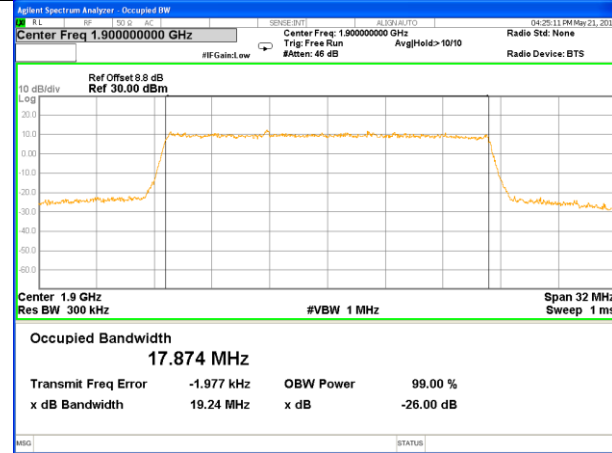

Highest Channel / 10MHz / 16QAM

LTE band 2

LTE band 2 (99% and -26 Bandwidth)

Lowest Channel / 15MHz / QPSK

Lowest Channel / 15MHz / 16QAM

Middle Channel / 15MHz / QPSK

Middle Channel / 15MHz / 16QAM

Highest Channel / 15MHz / QPSK

Highest Channel / 15MHz / 16QAM

LTE band 2

LTE band 2 (99% and -26 Bandwidth)

Lowest Channel / 20MHz / QPSK

Lowest Channel / 20MHz / 16QAM

Middle Channel / 20MHz / QPSK

Middle Channel / 20MHz / 16QAM

Highest Channel / 20MHz / QPSK

Highest Channel / 20MHz / 16QAM

LTE band 4

LTE band 4 (99% and -26 Bandwidth)

LTE band 4

LTE band 4 (99% and -26 Bandwidth)

Lowest Channel / 3MHz / QPSK

Lowest Channel / 3MHz / 16QAM

Middle Channel / 3MHz / QPSK