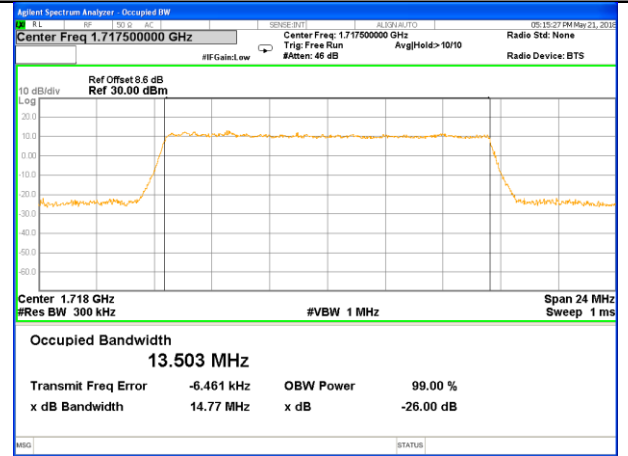

Middle Channel / 5MHz / 16QAM

Highest Channel / 5MHz / QPSK

Highest Channel / 5MHz / 16QAM

LTE band 4

LTE band 4 (99% and -26 Bandwidth)

Lowest Channel / 10MHz / QPSK

Lowest Channel / 10MHz / 16QAM

Middle Channel / 10MHz / QPSK

Middle Channel / 10MHz / 16QAM

Highest Channel / 10MHz / QPSK

Highest Channel / 10MHz / 16QAM

LTE band 4

LTE band 4 (99% and -26 Bandwidth)

Lowest Channel / 15MHz / QPSK

Lowest Channel / 15MHz / 16QAM

Middle Channel / 15MHz / QPSK

Middle Channel / 15MHz / 16QAM

Highest Channel / 15MHz / QPSK

Highest Channel / 15MHz / 16QAM

LTE band 4

LTE band 4 (99% and -26 Bandwidth)

Lowest Channel / 20MHz / QPSK

Lowest Channel / 20MHz / 16QAM

Middle Channel / 20MHz / QPSK