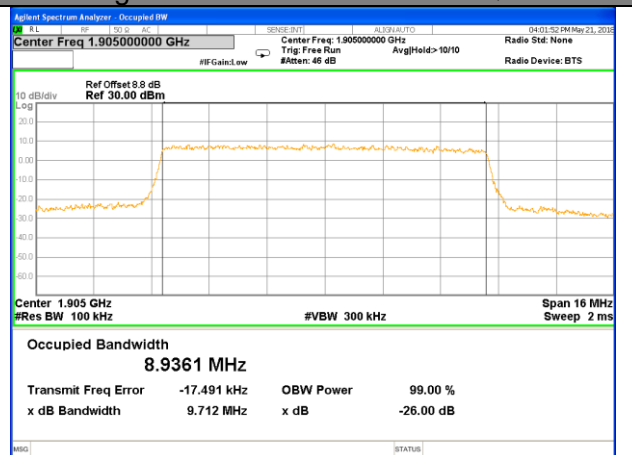

Highest Channel / 3MHz / 16QAM

LTE band 2

LTE band 2 (99% and -26 Bandwidth)

Lowest Channel / 5MHz / QPSK

Lowest Channel / 5MHz / 16QAM

Middle Channel / 5MHz / QPSK

Middle Channel / 5MHz / 16QAM

Highest Channel / 5MHz / QPSK

Highest Channel / 5MHz / 16QAM

LTE band 2

LTE band 2 (99% and -26 Bandwidth)

Lowest Channel / 10MHz / QPSK

Lowest Channel / 10MHz / 16QAM

Middle Channel / 10MHz / QPSK

Middle Channel / 10MHz / 16QAM

Highest Channel / 10MHz / QPSK

Highest Channel / 10MHz / 16QAM

LTE band 2

LTE band 2 (99% and -26 Bandwidth)

Lowest Channel / 15MHz / QPSK

Lowest Channel / 15MHz / 16QAM

Middle Channel / 15MHz / QPSK

Middle Channel / 15MHz / 16QAM

Highest Channel / 15MHz / QPSK