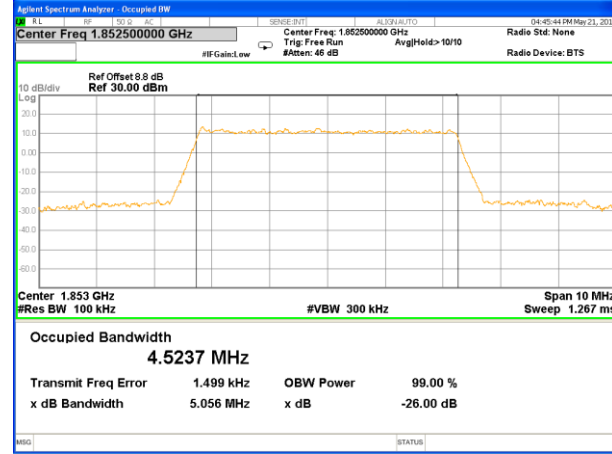

### LTE band 2 (99% and -26 Bandwidth)

LTE band 2

LTE band 2 (99% and -26 Bandwidth)

Lowest Channel / 3MHz / QPSK

Lowest Channel / 3MHz / 16QAM

Middle Channel / 3MHz / QPSK

Middle Channel / 3MHz / 16QAM

Highest Channel / 3MHz / QPSK

Highest Channel / 3MHz / 16QAM

LTE band 2

LTE band 2 (99% and -26 Bandwidth)

Lowest Channel / 5MHz / QPSK

Lowest Channel / 5MHz / 16QAM

Middle Channel / 5MHz / QPSK

Middle Channel / 5MHz / 16QAM

Highest Channel / 5MHz / QPSK

Highest Channel / 5MHz / 16QAM

LTE band 2

LTE band 2 (99% and -26 Bandwidth)

Lowest Channel / 10MHz / QPSK

Lowest Channel / 10MHz / 16QAM

Middle Channel / 10MHz / QPSK

Middle Channel / 10MHz / 16QAM

Highest Channel / 10MHz / QPSK