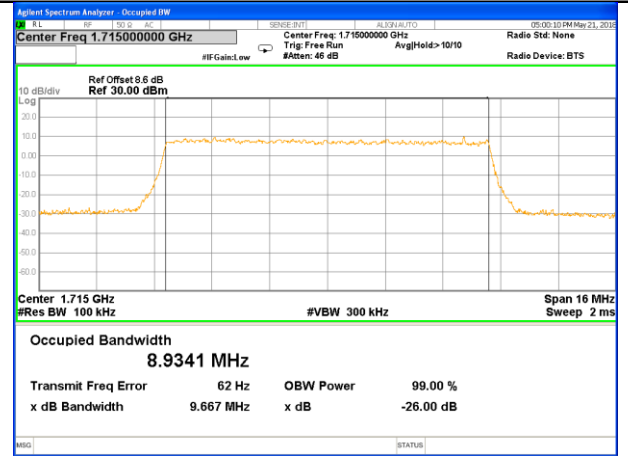

Middle Channel / 3MHz / 16QAM

Highest Channel / 3MHz / QPSK

Highest Channel / 3MHz / 16QAM

LTE band 4

LTE band 4 (99% and -26 Bandwidth)

Lowest Channel / 5MHz / QPSK

Lowest Channel / 5MHz / 16QAM

Middle Channel / 5MHz / QPSK

Middle Channel / 5MHz / 16QAM

Highest Channel / 5MHz / QPSK

Highest Channel / 5MHz / 16QAM

LTE band 4

LTE band 4 (99% and -26 Bandwidth)

Lowest Channel / 10MHz / QPSK

Lowest Channel / 10MHz / 16QAM

Middle Channel / 10MHz / QPSK

Middle Channel / 10MHz / 16QAM

Highest Channel / 10MHz / QPSK

Highest Channel / 10MHz / 16QAM

LTE band 4

LTE band 4 (99% and -26 Bandwidth)

Lowest Channel / 15MHz / QPSK

Lowest Channel / 15MHz / 16QAM

Middle Channel / 15MHz / QPSK