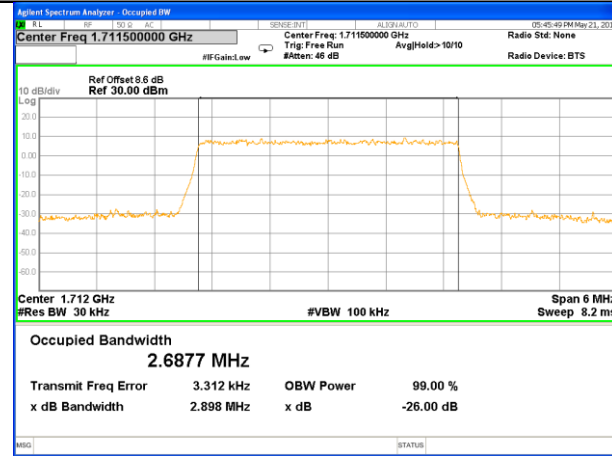

Highest Channel / 15MHz / 16QAM

LTE band 2

LTE band 2 (99% and -26 Bandwidth)

Lowest Channel / 20MHz / QPSK

Lowest Channel / 20MHz / 16QAM

Middle Channel / 20MHz / QPSK

Middle Channel / 20MHz / 16QAM

Highest Channel / 20MHz / QPSK

Highest Channel / 20MHz / 16QAM

LTE band 4

LTE band 4 (99% and -26 Bandwidth)

LTE band 4

LTE band 4 (99% and -26 Bandwidth)

Lowest Channel / 3MHz / QPSK

Lowest Channel / 3MHz / 16QAM

Middle Channel / 3MHz / QPSK

Middle Channel / 3MHz / 16QAM

Highest Channel / 3MHz / QPSK

Highest Channel / 3MHz / 16QAM

LTE band 4

LTE band 4 (99% and -26 Bandwidth)

Lowest Channel / 5MHz / QPSK

Lowest Channel / 5MHz / 16QAM

Middle Channel / 5MHz / QPSK