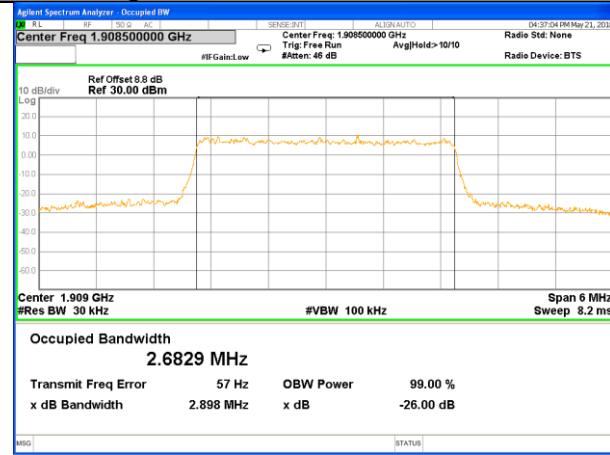

### LTE band 2 (99% and -26 Bandwidth)

LTE band 2

LTE band 2 (99% and -26 Bandwidth)

Lowest Channel / 3MHz / QPSK

Lowest Channel / 3MHz / 16QAM

Middle Channel / 3MHz / QPSK

Middle Channel / 3MHz / 16QAM

Highest Channel / 3MHz / QPSK

Highest Channel / 3MHz / 16QAM

LTE band 2

LTE band 2 (99% and -26 Bandwidth)

Lowest Channel / 5MHz / QPSK

Lowest Channel / 5MHz / 16QAM

Middle Channel / 5MHz / QPSK

Middle Channel / 5MHz / 16QAM

Highest Channel / 5MHz / QPSK