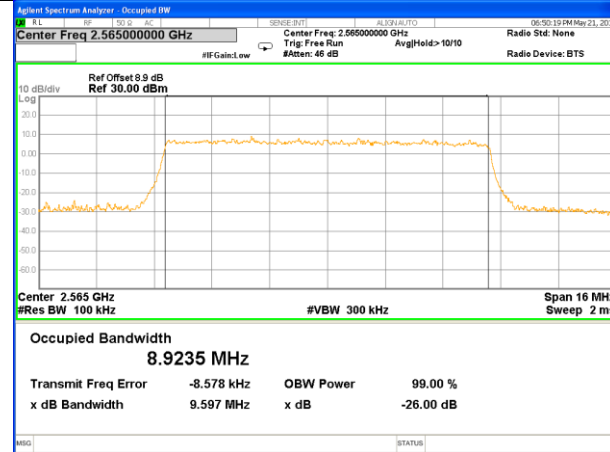

Middle Channel / 20MHz / 16QAM

Highest Channel / 20MHz / QPSK

Highest Channel / 20MHz / 16QAM

LTE band 7

LTE band 7 (99% and -26 Bandwidth)

LTE band 7

LTE band 7 (99% and -26 Bandwidth)

Lowest Channel / 10MHz / QPSK

Lowest Channel / 10MHz / 16QAM

Middle Channel / 10MHz / QPSK

Middle Channel / 10MHz / 16QAM

Highest Channel / 10MHz / QPSK

Highest Channel / 10MHz / 16QAM

LTE band 7

LTE band 7 (99% and -26 Bandwidth)

Lowest Channel / 15MHz / QPSK

Lowest Channel / 15MHz / 16QAM

Middle Channel / 15MHz / QPSK

Middle Channel / 15MHz / 16QAM

Highest Channel / 15MHz / QPSK

Highest Channel / 15MHz / 16QAM

LTE band 7

LTE band 7 (99% and -26 Bandwidth)

Lowest Channel / 20MHz / QPSK