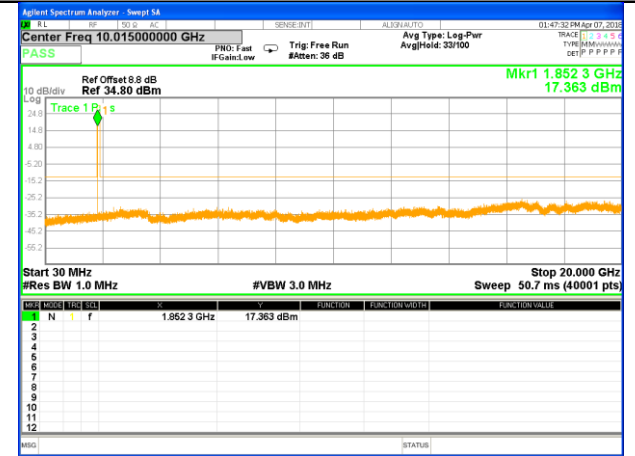

#### Highest Channel / QPSK

#### Highest Channel / 16QAM

LTE BAND 2

LTE Band 2 / 3MHz /Emission

Lowest Channel / QPSK

Lowest Channel / 16QAM

Middle Channel / QPSK

Middle Channel / 16QAM

Highest Channel / QPSK

Highest Channel / 16QAM

LTE BAND 2

LTE Band 2 / 5MHz /Emission

Lowest Channel / QPSK

Lowest Channel / 16QAM

Middle Channel / QPSK

Middle Channel / 16QAM

Highest Channel / QPSK