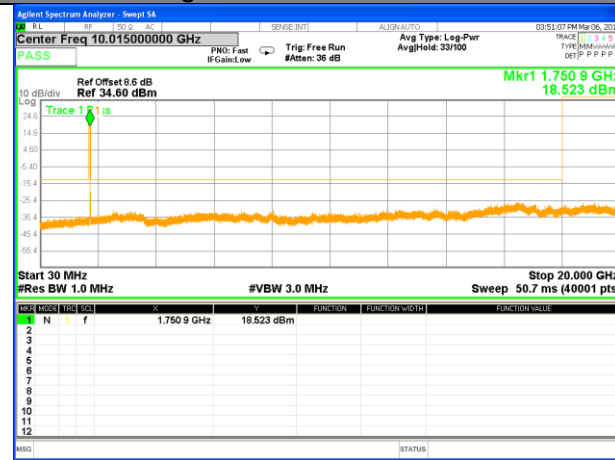

Highest Channel / 16QAM

LTE BAND 4

LTE Band 4 / 3MHz /Emission

Lowest Channel / QPSK

Lowest Channel / 16QAM

Middle Channel / QPSK

Middle Channel / 16QAM

Highest Channel / QPSK

Highest Channel / 16QAM

LTE BAND 4

LTE Band 4 / 5MHz /Emission

Lowest Channel / QPSK

Lowest Channel / 16QAM

Middle Channel / QPSK

Middle Channel / 16QAM

Highest Channel / QPSK

Highest Channel / 16QAM

LTE BAND 4

LTE Band 4 / 10MHz /Emission

Lowest Channel / QPSK

Lowest Channel / 16QAM

Middle Channel / QPSK

Middle Channel / 16QAM

Highest Channel / QPSK