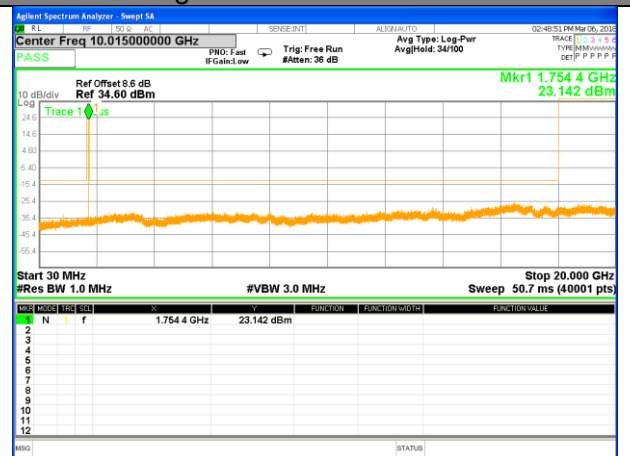

Highest Channel / 16QAM

LTE BAND 2

LTE Band 2 / 20MHz /Emission

Lowest Channel / QPSK

Lowest Channel / 16QAM

Middle Channel / QPSK

Middle Channel / 16QAM

Highest Channel / QPSK

Highest Channel / 16QAM

LTE BAND 4

LTE Band 4 / 1.4MHz /Emission

Lowest Channel / QPSK

Lowest Channel / 16QAM

Middle Channel / QPSK

Middle Channel / 16QAM

Highest Channel / QPSK

Highest Channel / 16QAM

LTE BAND 4

LTE Band 4 / 3MHz /Emission

Lowest Channel / QPSK

Lowest Channel / 16QAM

Middle Channel / QPSK

Middle Channel / 16QAM

Highest Channel / QPSK