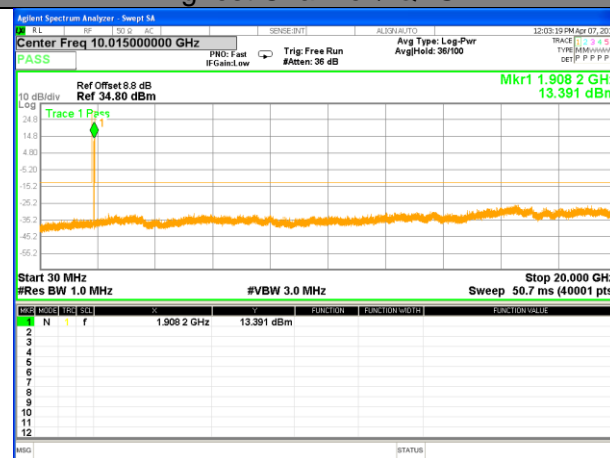

Highest Channel / 16QAM

LTE BAND 2

LTE Band 2 / 5MHz /Emission

Lowest Channel / QPSK

Lowest Channel / 16QAM

Middle Channel / QPSK

Middle Channel / 16QAM

Highest Channel / QPSK

Highest Channel / 16QAM

LTE BAND 2

LTE Band 2 / 10MHz /Emission

Lowest Channel / QPSK

Lowest Channel / 16QAM

Middle Channel / QPSK

Middle Channel / 16QAM

Highest Channel / QPSK

Highest Channel / 16QAM

LTE BAND 2

LTE Band 2 / 15MHz /Emission

Lowest Channel / QPSK

Lowest Channel / 16QAM

Middle Channel / QPSK

Middle Channel / 16QAM

Highest Channel / QPSK