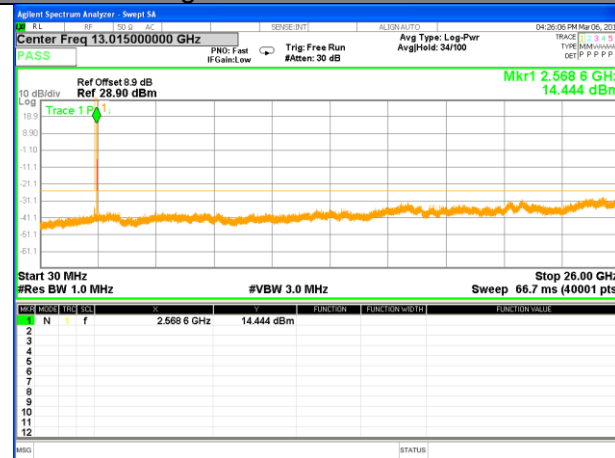

Highest Channel / 16QAM

LTE BAND 4

LTE Band 4 / 20MHz /Emission

Lowest Channel / QPSK

Lowest Channel / 16QAM

Middle Channel / QPSK

Middle Channel / 16QAM

Highest Channel / QPSK

Highest Channel / 16QAM

LTE BAND 7

LTE Band 7 / 5MHz /Emission

Lowest Channel / QPSK

Lowest Channel / 16QAM

Middle Channel / QPSK

Middle Channel / 16QAM

Highest Channel / QPSK

Highest Channel / 16QAM

LTE BAND 7

LTE Band 7 / 10MHz /Emission

Lowest Channel / QPSK

Lowest Channel / 16QAM

Middle Channel / QPSK

Middle Channel / 16QAM

Highest Channel / QPSK