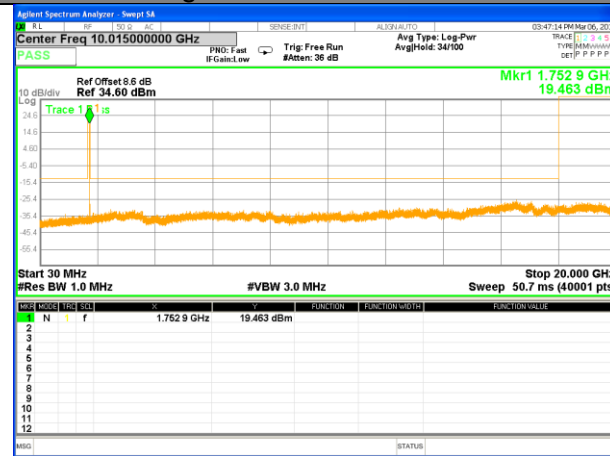

Highest Channel / 16QAM

LTE BAND 4

LTE Band 4 / 1.4MHz /Emission

Lowest Channel / QPSK

Lowest Channel / 16QAM

Middle Channel / QPSK

Middle Channel / 16QAM

Highest Channel / QPSK

Highest Channel / 16QAM

LTE BAND 4

LTE Band 4 / 3MHz /Emission

Lowest Channel / QPSK

Lowest Channel / 16QAM

Middle Channel / QPSK

Middle Channel / 16QAM

Highest Channel / QPSK

Highest Channel / 16QAM

LTE BAND 4

LTE Band 4 / 5MHz /Emission

Lowest Channel / QPSK

Lowest Channel / 16QAM

Middle Channel / QPSK

Middle Channel / 16QAM

Highest Channel / QPSK