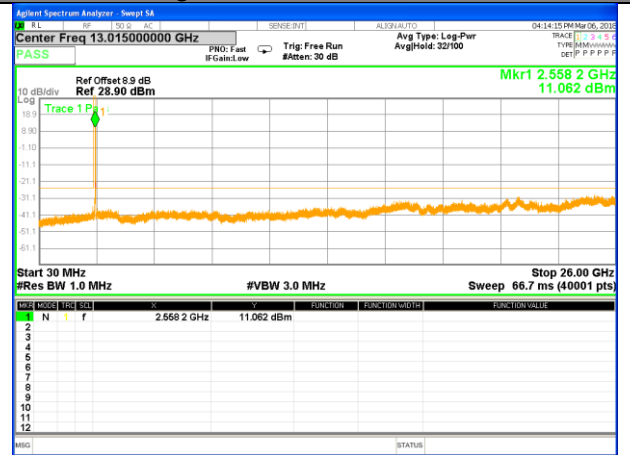

Highest Channel / 16QAM

LTE BAND 7

LTE Band 7 / 10MHz /Emission

Lowest Channel / QPSK

Lowest Channel / 16QAM

Middle Channel / QPSK

Middle Channel / 16QAM

Highest Channel / QPSK

Highest Channel / 16QAM

LTE BAND 7

LTE Band 7 / 15MHz /Emission

Lowest Channel / QPSK

Lowest Channel / 16QAM

Middle Channel / QPSK

Middle Channel / 16QAM

Highest Channel / QPSK

Highest Channel / 16QAM

LTE BAND 7

LTE Band 7 / 20MHz /Emission

Lowest Channel / QPSK

Lowest Channel / 16QAM

Middle Channel / QPSK

Middle Channel / 16QAM

Highest Channel / QPSK