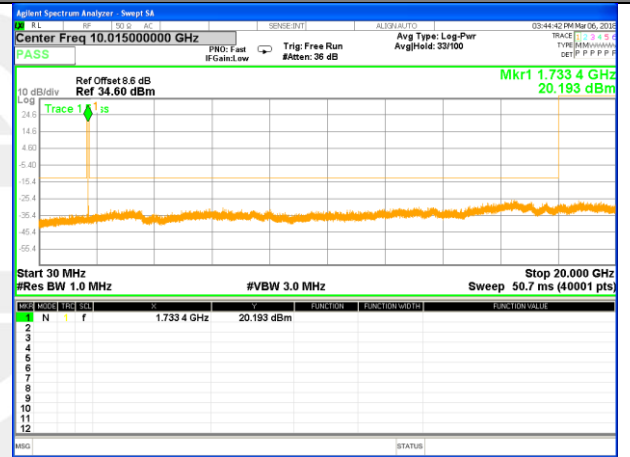

Highest Channel / 16QAM

LTE BAND 4

LTE Band 4 / 1.4MHz /Emission

Lowest Channel / QPSK

Lowest Channel / 16QAM

Middle Channel / QPSK

Middle Channel / 16QAM

Highest Channel / QPSK

Highest Channel / 16QAM

LTE BAND 4

LTE Band 4 / 3MHz /Emission

Lowest Channel / QPSK

Lowest Channel / 16QAM

Middle Channel / QPSK

Middle Channel / 16QAM

Highest Channel / QPSK

Highest Channel / 16QAM

LTE BAND 4

LTE Band 4 / 5MHz /Emission

Lowest Channel / QPSK

Lowest Channel / 16QAM

Middle Channel / QPSK

Middle Channel / 16QAM

Highest Channel / QPSK