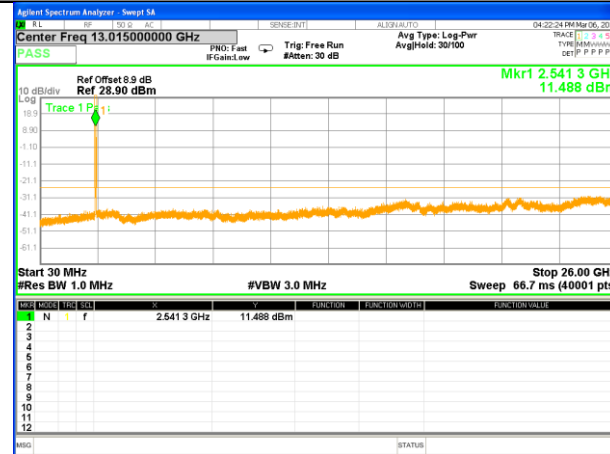

Highest Channel / 16QAM

LTE BAND 7

LTE Band 7 / 15MHz /Emission

Lowest Channel / QPSK

Lowest Channel / 16QAM

Middle Channel / QPSK

Middle Channel / 16QAM

Highest Channel / QPSK

Highest Channel / 16QAM

LTE BAND 7

LTE Band 7 / 20MHz /Emission

Lowest Channel / QPSK

Lowest Channel / 16QAM

Middle Channel / QPSK

Middle Channel / 16QAM

Highest Channel / QPSK

Highest Channel / 16QAM