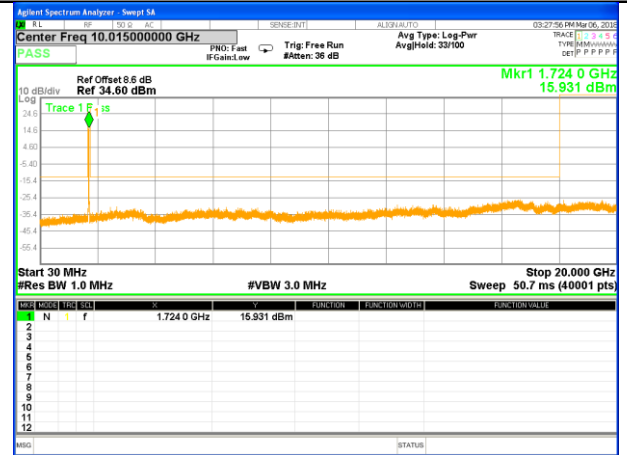

Highest Channel / 16QAM

LTE BAND 4

LTE Band 4 / 10MHz /Emission

Lowest Channel / QPSK

Lowest Channel / 16QAM

Middle Channel / QPSK

Middle Channel / 16QAM

Highest Channel / QPSK

Highest Channel / 16QAM

LTE BAND 4

LTE Band 4 / 15MHz /Emission

Lowest Channel / QPSK

Lowest Channel / 16QAM

Middle Channel / QPSK

Middle Channel / 16QAM

Highest Channel / QPSK

Highest Channel / 16QAM

LTE BAND 4

LTE Band 4 / 20MHz /Emission

Lowest Channel / QPSK

Lowest Channel / 16QAM

Middle Channel / QPSK

Middle Channel / 16QAM

Highest Channel / QPSK