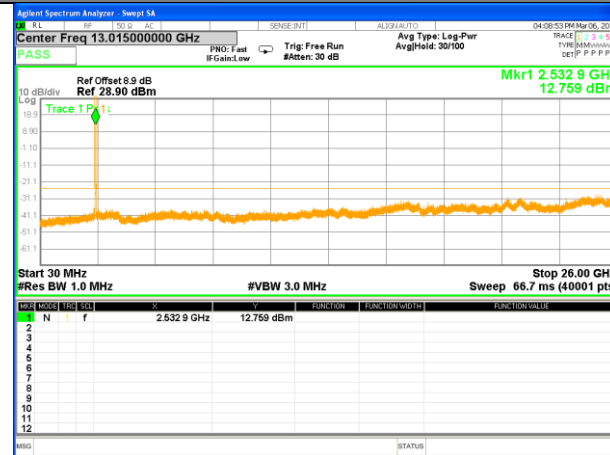

Highest Channel / 16QAM

LTE BAND 7

LTE Band 7 / 10MHz /Emission

Lowest Channel / QPSK

Lowest Channel / 16QAM

Middle Channel / QPSK

Middle Channel / 16QAM

Highest Channel / QPSK

Highest Channel / 16QAM

LTE BAND 7

LTE Band 7 / 15MHz /Emission

Lowest Channel / QPSK

Lowest Channel / 16QAM

Middle Channel / QPSK

Middle Channel / 16QAM

Highest Channel / QPSK

Highest Channel / 16QAM

LTE BAND 7

LTE Band 7 / 20MHz /Emission

Lowest Channel / QPSK

Lowest Channel / 16QAM

Middle Channel / QPSK

Middle Channel / 16QAM

Highest Channel / QPSK