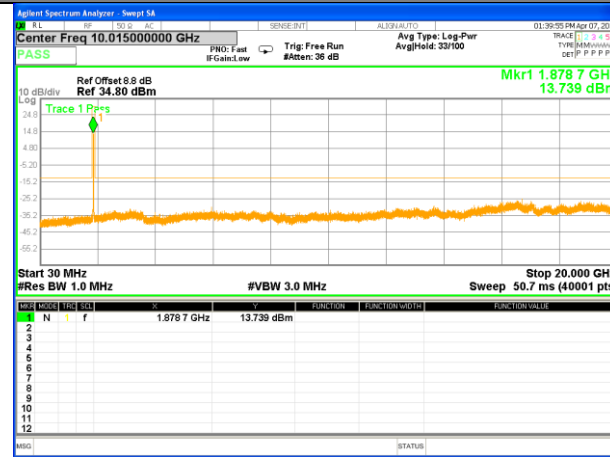

Highest Channel / 16QAM

LTE BAND 2

LTE Band 2 / 10MHz /Emission

Lowest Channel / QPSK

Lowest Channel / 16QAM

Middle Channel / QPSK

Middle Channel / 16QAM

Highest Channel / QPSK

Highest Channel / 16QAM

LTE BAND 2

LTE Band 2 / 15MHz /Emission

Lowest Channel / QPSK

Lowest Channel / 16QAM

Middle Channel / QPSK

Middle Channel / 16QAM

Highest Channel / QPSK

Highest Channel / 16QAM

LTE BAND 2

LTE Band 2 / 20MHz /Emission

Lowest Channel / QPSK

Lowest Channel / 16QAM

Middle Channel / QPSK

Middle Channel / 16QAM

Highest Channel / QPSK