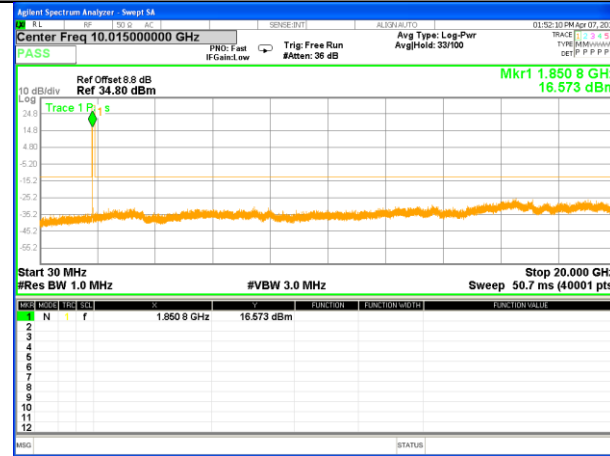

#### Highest Channel / 16QAM

LTE BAND 2

LTE Band 2 / 3MHz /Emission

Lowest Channel / QPSK

Lowest Channel / 16QAM

Middle Channel / QPSK

Middle Channel / 16QAM

Highest Channel / QPSK

Highest Channel / 16QAM

LTE BAND 2

LTE Band 2 / 5MHz /Emission

Lowest Channel / QPSK

Lowest Channel / 16QAM

Middle Channel / QPSK

Middle Channel / 16QAM

Highest Channel / QPSK

Highest Channel / 16QAM

LTE BAND 2

LTE Band 2 / 10MHz /Emission

Lowest Channel / QPSK

Lowest Channel / 16QAM

Middle Channel / QPSK

Middle Channel / 16QAM

Highest Channel / QPSK