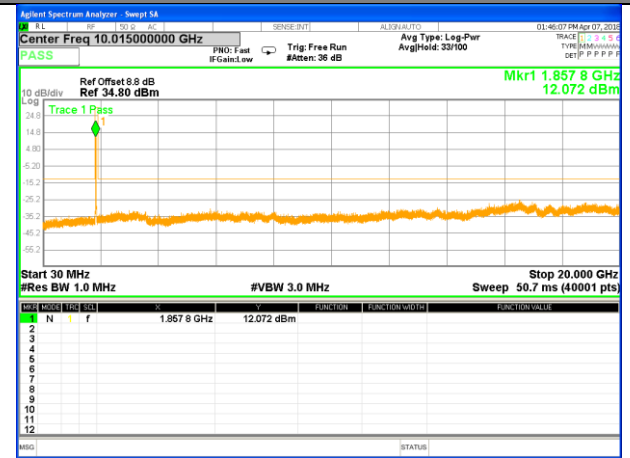

Highest Channel / 16QAM

LTE BAND 2

LTE Band 2 / 15MHz /Emission

Lowest Channel / QPSK

Lowest Channel / 16QAM

Middle Channel / QPSK

Middle Channel / 16QAM

Highest Channel / QPSK

Highest Channel / 16QAM

LTE BAND 2

LTE Band 2 / 20MHz /Emission

Lowest Channel / QPSK

Lowest Channel / 16QAM

Middle Channel / QPSK

Middle Channel / 16QAM

Highest Channel / QPSK

Highest Channel / 16QAM

LTE BAND 4

LTE Band 4 / 1.4MHz /Emission

Lowest Channel / QPSK

Lowest Channel / 16QAM

Middle Channel / QPSK

Middle Channel / 16QAM

Highest Channel / QPSK