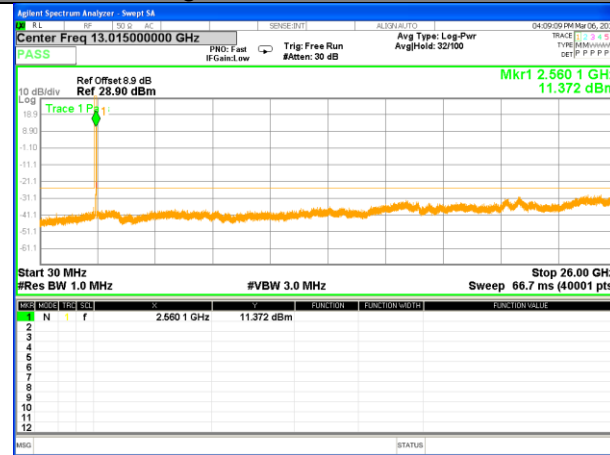

Highest Channel / 16QAM

LTE BAND 7

LTE Band 7 / 10MHz /Emission

Lowest Channel / QPSK

Lowest Channel / 16QAM

Middle Channel / QPSK

Middle Channel / 16QAM

Highest Channel / QPSK

Highest Channel / 16QAM

LTE BAND 7

LTE Band 7 / 15MHz /Emission

Lowest Channel / QPSK

Lowest Channel / 16QAM

Middle Channel / QPSK

Middle Channel / 16QAM

Highest Channel / QPSK

Highest Channel / 16QAM

LTE BAND 7

LTE Band 7 / 20MHz /Emission

Lowest Channel / QPSK

Lowest Channel / 16QAM

Middle Channel / QPSK

Middle Channel / 16QAM

Highest Channel / QPSK