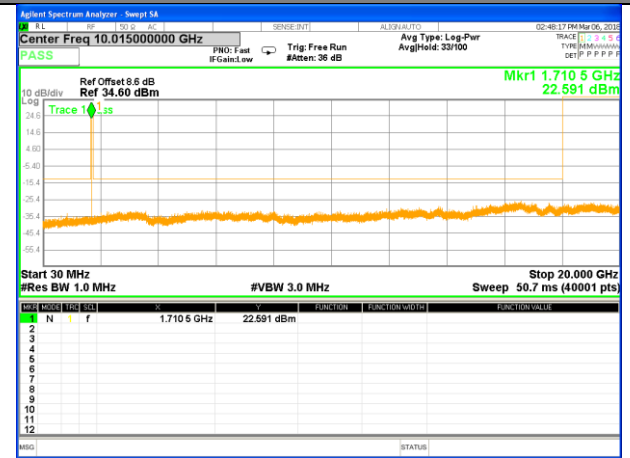

Highest Channel / 16QAM

LTE BAND 2

LTE Band 2 / 20MHz /Emission

Lowest Channel / QPSK

Lowest Channel / 16QAM

Middle Channel / QPSK

Middle Channel / 16QAM

Highest Channel / QPSK

Highest Channel / 16QAM

LTE BAND 4

LTE Band 4 / 1.4MHz /Emission

Lowest Channel / QPSK

Lowest Channel / 16QAM

Middle Channel / QPSK

Middle Channel / 16QAM

Highest Channel / QPSK

Highest Channel / 16QAM

LTE BAND 4

LTE Band 4 / 3MHz /Emission

Lowest Channel / QPSK

Lowest Channel / 16QAM

Middle Channel / QPSK

Middle Channel / 16QAM

Highest Channel / QPSK