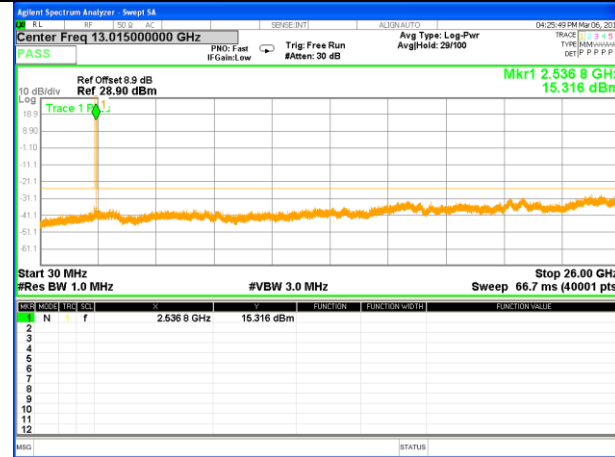

Highest Channel / 16QAM

LTE BAND 7

LTE Band 7 / 5MHz /Emission

Lowest Channel / QPSK

Lowest Channel / 16QAM

Middle Channel / QPSK

Middle Channel / 16QAM

Highest Channel / QPSK