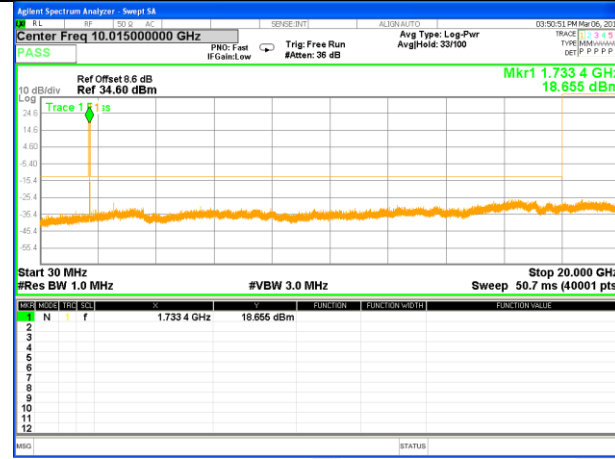

Highest Channel / 16QAM

LTE BAND 4

LTE Band 4 / 3MHz /Emission

Lowest Channel / QPSK

Lowest Channel / 16QAM

Middle Channel / QPSK

Middle Channel / 16QAM

Highest Channel / QPSK

Highest Channel / 16QAM

LTE BAND 4

LTE Band 4 / 5MHz /Emission

Lowest Channel / QPSK

Lowest Channel / 16QAM

Middle Channel / QPSK

Middle Channel / 16QAM

Highest Channel / QPSK

Highest Channel / 16QAM

LTE BAND 4

LTE Band 4 / 10MHz /Emission

Lowest Channel / QPSK

Lowest Channel / 16QAM

Middle Channel / QPSK

Middle Channel / 16QAM

Highest Channel / QPSK