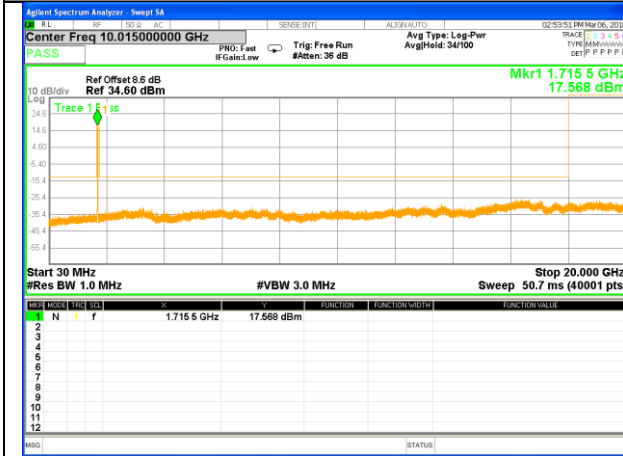

Highest Channel / 16QAM

LTE BAND 4

LTE Band 4 / 5MHz /Emission

Lowest Channel / QPSK

Lowest Channel / 16QAM

Middle Channel / QPSK

Middle Channel / 16QAM

Highest Channel / QPSK

Highest Channel / 16QAM

LTE BAND 4

LTE Band 4 / 10MHz /Emission

Lowest Channel / QPSK

Lowest Channel / 16QAM

Middle Channel / QPSK

Middle Channel / 16QAM

Highest Channel / QPSK

Highest Channel / 16QAM

LTE BAND 4

LTE Band 4 / 15MHz /Emission

Lowest Channel / QPSK

Lowest Channel / 16QAM

Middle Channel / QPSK

Middle Channel / 16QAM

Highest Channel / QPSK