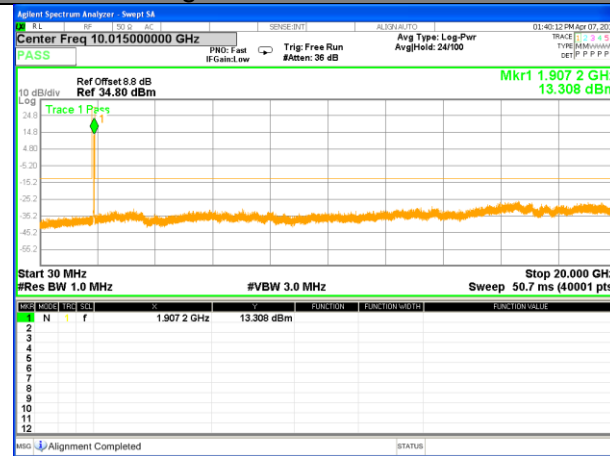

Highest Channel / 16QAM

LTE BAND 2

LTE Band 2 / 10MHz /Emission

Lowest Channel / QPSK

Lowest Channel / 16QAM

Middle Channel / QPSK

Middle Channel / 16QAM

Highest Channel / QPSK

Highest Channel / 16QAM

LTE BAND 2

LTE Band 2 / 15MHz /Emission

Lowest Channel / QPSK

Lowest Channel / 16QAM

Middle Channel / QPSK

Middle Channel / 16QAM

Highest Channel / QPSK

Highest Channel / 16QAM

LTE BAND 2

LTE Band 2 / 20MHz /Emission

Lowest Channel / QPSK

Lowest Channel / 16QAM

Middle Channel / QPSK

Middle Channel / 16QAM

Highest Channel / QPSK