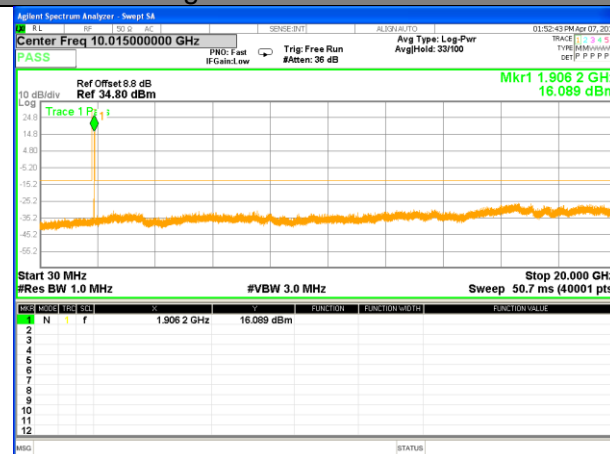

#### Highest Channel / 16QAM

LTE BAND 2

LTE Band 2 / 3MHz /Emission

Lowest Channel / QPSK

Lowest Channel / 16QAM

Middle Channel / QPSK

Middle Channel / 16QAM

Highest Channel / QPSK

Highest Channel / 16QAM

LTE BAND 2

LTE Band 2 / 5MHz /Emission

Lowest Channel / QPSK

Lowest Channel / 16QAM

Middle Channel / QPSK

Middle Channel / 16QAM

Highest Channel / QPSK

Highest Channel / 16QAM

LTE BAND 2

LTE Band 2 / 10MHz /Emission

Lowest Channel / QPSK

Lowest Channel / 16QAM

Middle Channel / QPSK

Middle Channel / 16QAM

Highest Channel / QPSK