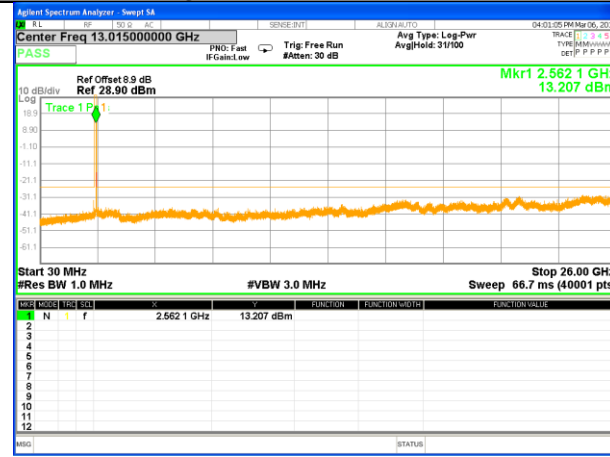

Highest Channel / 16QAM

LTE BAND 7

LTE Band 7 / 5MHz /Emission

Lowest Channel / QPSK

Lowest Channel / 16QAM

Middle Channel / QPSK

Middle Channel / 16QAM

Highest Channel / QPSK

Highest Channel / 16QAM

LTE BAND 7

LTE Band 7 / 10MHz /Emission

Lowest Channel / QPSK

Lowest Channel / 16QAM

Middle Channel / QPSK

Middle Channel / 16QAM

Highest Channel / QPSK

Highest Channel / 16QAM

LTE BAND 7

LTE Band 7 / 15MHz /Emission

Lowest Channel / QPSK

Lowest Channel / 16QAM

Middle Channel / QPSK

Middle Channel / 16QAM

Highest Channel / QPSK