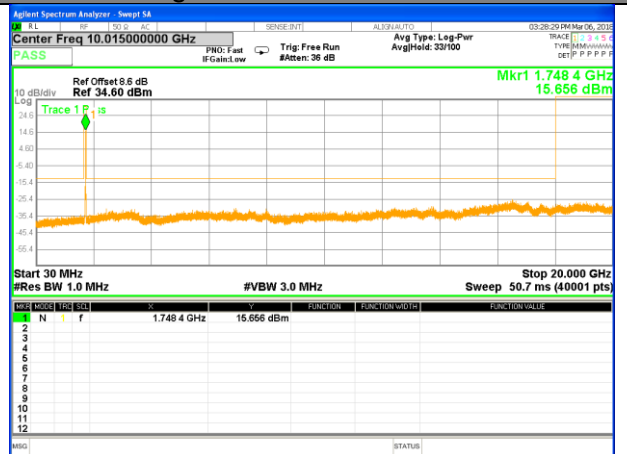

Highest Channel / 16QAM

LTE BAND 4

LTE Band 4 / 10MHz /Emission

Lowest Channel / QPSK

Lowest Channel / 16QAM

Middle Channel / QPSK

Middle Channel / 16QAM

Highest Channel / QPSK

Highest Channel / 16QAM

LTE BAND 4

LTE Band 4 / 15MHz /Emission

Lowest Channel / QPSK

Lowest Channel / 16QAM

Middle Channel / QPSK

Middle Channel / 16QAM

Highest Channel / QPSK

Highest Channel / 16QAM

LTE BAND 4

LTE Band 4 / 20MHz /Emission

Lowest Channel / QPSK

Lowest Channel / 16QAM

Middle Channel / QPSK

Middle Channel / 16QAM

Highest Channel / QPSK