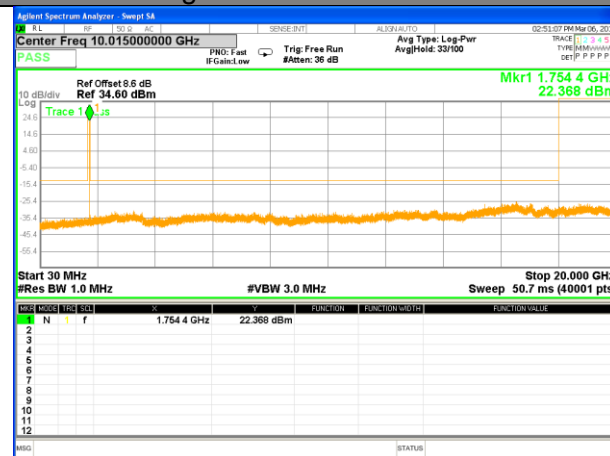

Highest Channel / 16QAM

LTE BAND 2

LTE Band 2 / 20MHz /Emission

Lowest Channel / QPSK

Lowest Channel / 16QAM

Middle Channel / QPSK

Middle Channel / 16QAM

Highest Channel / QPSK

Highest Channel / 16QAM

LTE BAND 4

LTE Band 4 / 1.4MHz /Emission

Lowest Channel / QPSK

Lowest Channel / 16QAM

Middle Channel / QPSK

Middle Channel / 16QAM

Highest Channel / QPSK

Highest Channel / 16QAM

LTE BAND 4

LTE Band 4 / 3MHz /Emission

Lowest Channel / QPSK

Lowest Channel / 16QAM

Middle Channel / QPSK

Middle Channel / 16QAM

Highest Channel / QPSK