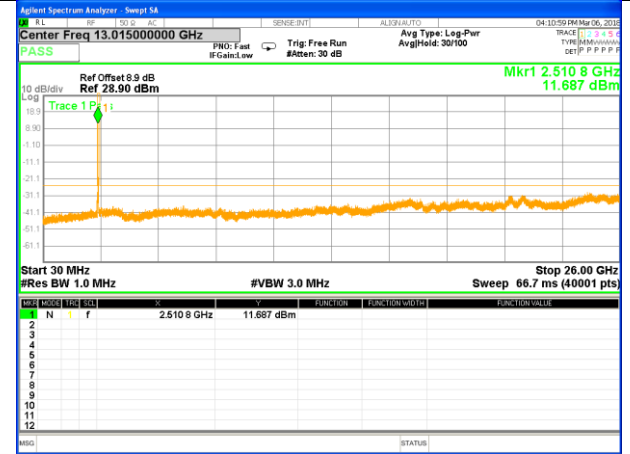

Highest Channel / 16QAM

LTE BAND 7

LTE Band 7 / 10MHz /Emission

Lowest Channel / QPSK

Lowest Channel / 16QAM

Middle Channel / QPSK

Middle Channel / 16QAM

Highest Channel / QPSK

Highest Channel / 16QAM

LTE BAND 7

LTE Band 7 / 15MHz /Emission

Lowest Channel / QPSK

Lowest Channel / 16QAM

Middle Channel / QPSK

Middle Channel / 16QAM

Highest Channel / QPSK

Highest Channel / 16QAM

LTE BAND 7

LTE Band 7 / 20MHz /Emission

Lowest Channel / QPSK

Lowest Channel / 16QAM

Middle Channel / QPSK

Middle Channel / 16QAM

Highest Channel / QPSK