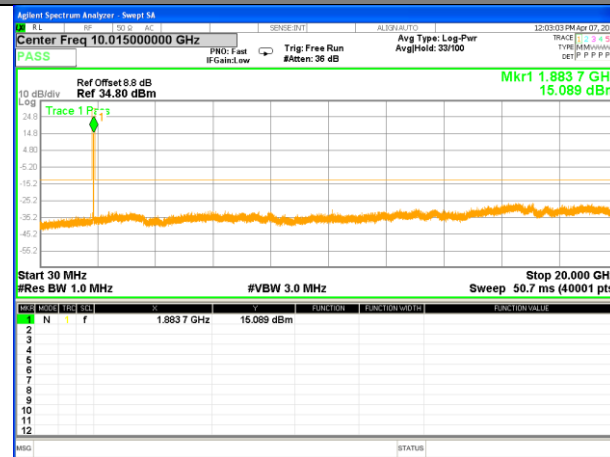

Highest Channel / 16QAM

LTE BAND 2

LTE Band 2 / 5MHz /Emission

Lowest Channel / QPSK

Lowest Channel / 16QAM

Middle Channel / QPSK

Middle Channel / 16QAM

Highest Channel / QPSK

Highest Channel / 16QAM

LTE BAND 2

LTE Band 2 / 10MHz /Emission

Lowest Channel / QPSK

Lowest Channel / 16QAM

Middle Channel / QPSK

Middle Channel / 16QAM

Highest Channel / QPSK

Highest Channel / 16QAM

LTE BAND 2

LTE Band 2 / 15MHz /Emission

Lowest Channel / QPSK

Lowest Channel / 16QAM

Middle Channel / QPSK

Middle Channel / 16QAM

Highest Channel / QPSK