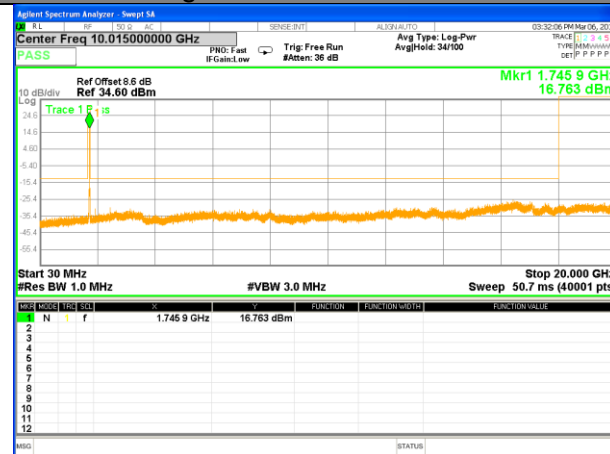

Highest Channel / 16QAM

LTE BAND 4

LTE Band 4 / 10MHz /Emission

Lowest Channel / QPSK

Lowest Channel / 16QAM

Middle Channel / QPSK

Middle Channel / 16QAM

Highest Channel / QPSK

Highest Channel / 16QAM

LTE BAND 4

LTE Band 4 / 15MHz /Emission

Lowest Channel / QPSK

Lowest Channel / 16QAM

Middle Channel / QPSK

Middle Channel / 16QAM

Highest Channel / QPSK

Highest Channel / 16QAM

LTE BAND 4

LTE Band 4 / 20MHz /Emission

Lowest Channel / QPSK

Lowest Channel / 16QAM

Middle Channel / QPSK

Middle Channel / 16QAM

Highest Channel / QPSK