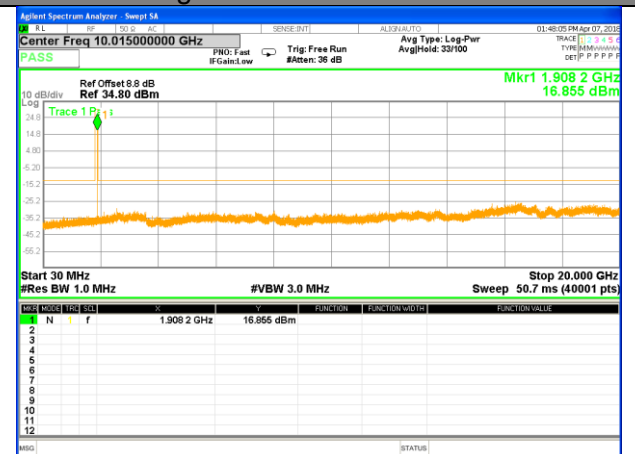

#### Highest Channel / QPSK

#### Highest Channel / 16QAM

LTE BAND 2

LTE Band 2 / 3MHz /Emission

Lowest Channel / QPSK

Lowest Channel / 16QAM

Middle Channel / QPSK

Middle Channel / 16QAM

Highest Channel / QPSK

Highest Channel / 16QAM

LTE BAND 2

LTE Band 2 / 5MHz /Emission

Lowest Channel / QPSK

Lowest Channel / 16QAM

Middle Channel / QPSK

Middle Channel / 16QAM

Highest Channel / QPSK