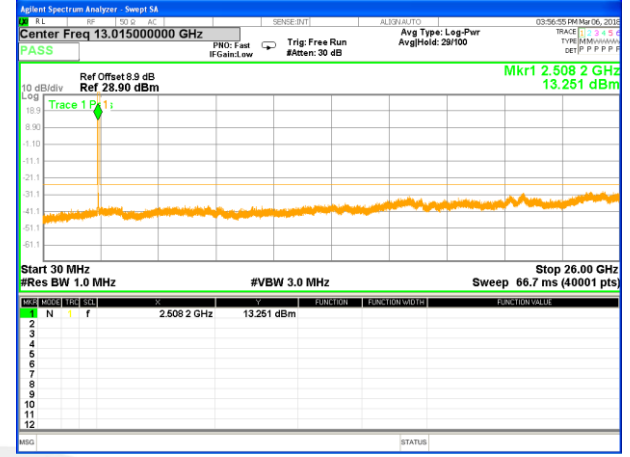

Highest Channel / 16QAM

LTE BAND 7

LTE Band 7 / 5MHz /Emission

Lowest Channel / QPSK

Lowest Channel / 16QAM

Middle Channel / QPSK

Middle Channel / 16QAM

Highest Channel / QPSK

Highest Channel / 16QAM

LTE BAND 7

LTE Band 7 / 10MHz /Emission

Lowest Channel / QPSK

Lowest Channel / 16QAM

Middle Channel / QPSK

Middle Channel / 16QAM

Highest Channel / QPSK

Highest Channel / 16QAM

LTE BAND 7

LTE Band 7 / 15MHz /Emission

Lowest Channel / QPSK

Lowest Channel / 16QAM

Middle Channel / QPSK

Middle Channel / 16QAM

Highest Channel / QPSK