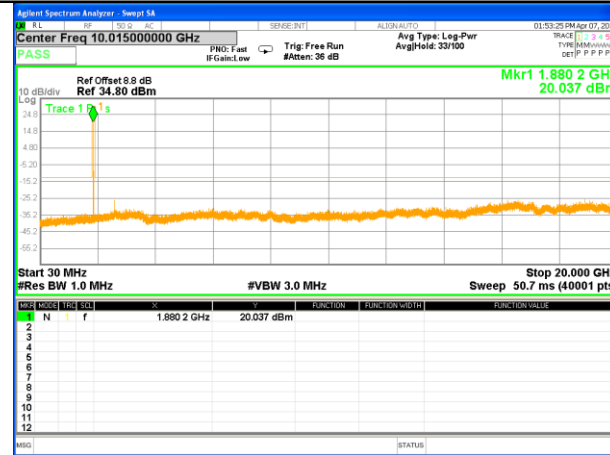

Middle Channel / QPSK