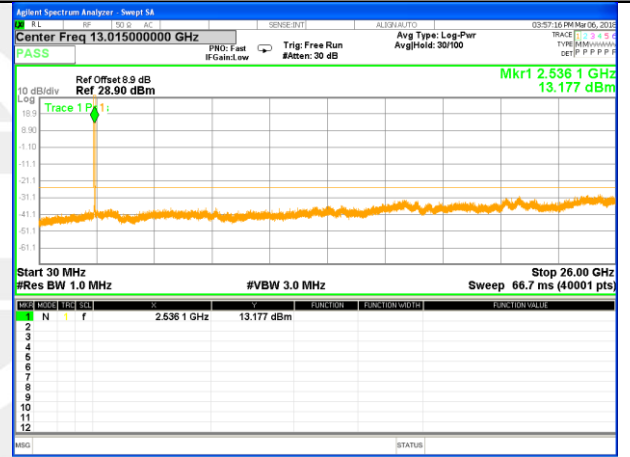

Highest Channel / 16QAM

LTE BAND 7

LTE Band 7 / 10MHz /Emission

Lowest Channel / QPSK

Lowest Channel / 16QAM

Middle Channel / QPSK

Middle Channel / 16QAM

Highest Channel / QPSK