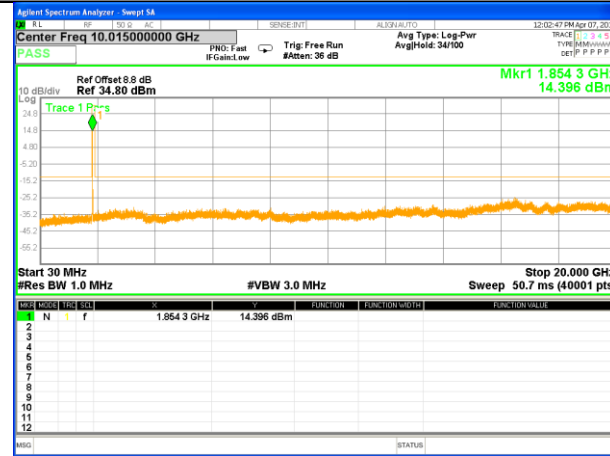

#### Highest Channel / 16QAM

LTE BAND 2

LTE Band 2 / 3MHz /Emission

Lowest Channel / QPSK

Lowest Channel / 16QAM

Middle Channel / QPSK

Middle Channel / 16QAM

Highest Channel / QPSK

Highest Channel / 16QAM

LTE BAND 2

LTE Band 2 / 5MHz /Emission

Lowest Channel / QPSK

Lowest Channel / 16QAM

Middle Channel / QPSK

Middle Channel / 16QAM

Highest Channel / QPSK

Highest Channel / 16QAM

LTE BAND 2

LTE Band 2 / 10MHz /Emission

Lowest Channel / QPSK

Lowest Channel / 16QAM

Middle Channel / QPSK

Middle Channel / 16QAM

Highest Channel / QPSK