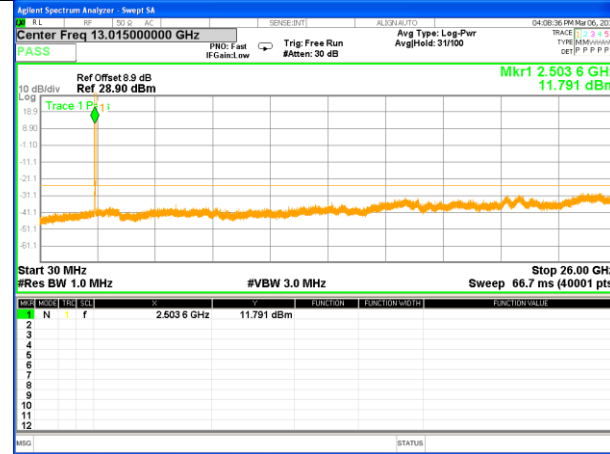

Highest Channel / 16QAM

LTE BAND 7

LTE Band 7 / 10MHz /Emission

Lowest Channel / QPSK

Lowest Channel / 16QAM

Middle Channel / QPSK

Middle Channel / 16QAM

Highest Channel / QPSK

Highest Channel / 16QAM

LTE BAND 7

LTE Band 7 / 15MHz /Emission

Lowest Channel / QPSK

Lowest Channel / 16QAM

Middle Channel / QPSK

Middle Channel / 16QAM

Highest Channel / QPSK

Highest Channel / 16QAM

LTE BAND 7

LTE Band 7 / 20MHz /Emission

Lowest Channel / QPSK

Lowest Channel / 16QAM

Middle Channel / QPSK

Middle Channel / 16QAM

Highest Channel / QPSK