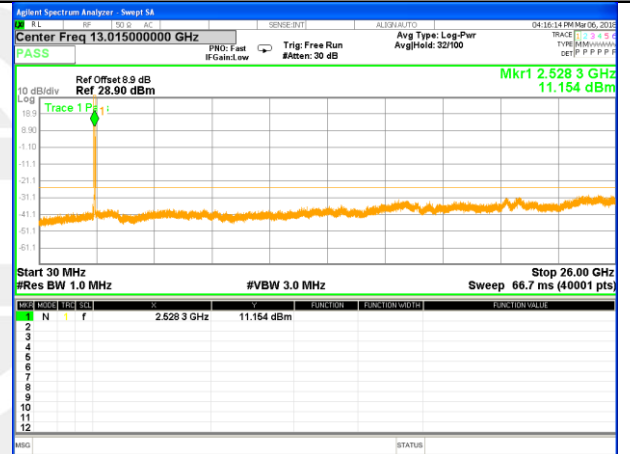

Highest Channel / 16QAM

LTE BAND 7

LTE Band 7 / 15MHz /Emission

Lowest Channel / QPSK

Lowest Channel / 16QAM

Middle Channel / QPSK

Middle Channel / 16QAM

Highest Channel / QPSK

Highest Channel / 16QAM

LTE BAND 7

LTE Band 7 / 20MHz /Emission

Lowest Channel / QPSK

Lowest Channel / 16QAM

Middle Channel / QPSK

Middle Channel / 16QAM

Highest Channel / QPSK

Highest Channel / 16QAM