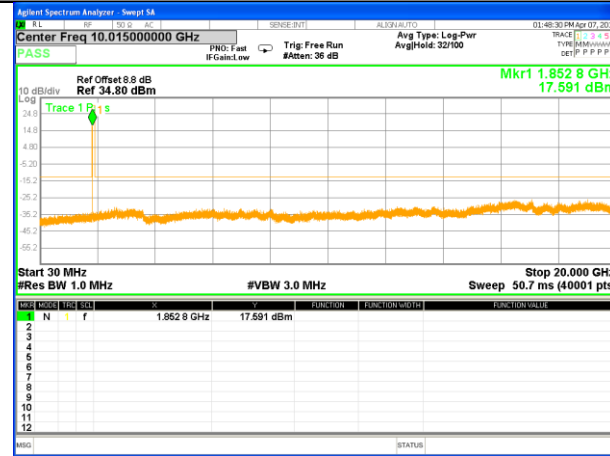

#### Highest Channel / QPSK

#### Highest Channel / 16QAM

LTE BAND 2

LTE Band 2 / 3MHz /Emission

Lowest Channel / QPSK

Lowest Channel / 16QAM

Middle Channel / QPSK

Middle Channel / 16QAM

Highest Channel / QPSK

Highest Channel / 16QAM

LTE BAND 2

LTE Band 2 / 5MHz /Emission

Lowest Channel / QPSK

Lowest Channel / 16QAM

Middle Channel / QPSK

Middle Channel / 16QAM

Highest Channel / QPSK