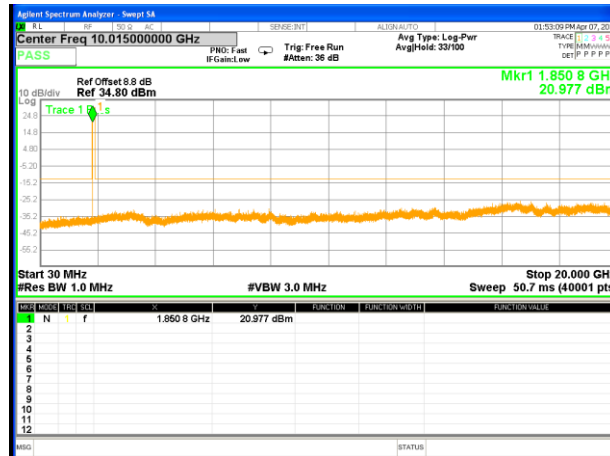

CONDUCTED SPURIOUS EMISSION

LTE BAND 2

LTE Band 2 / 1.4MHz /Emission

Lowest Channel / QPSK