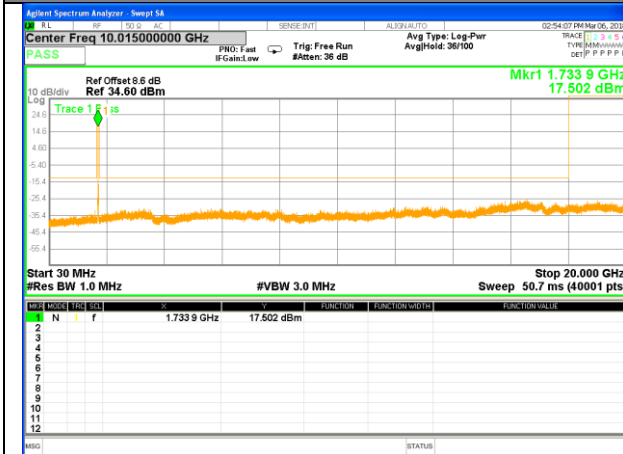

Highest Channel / 16QAM

LTE BAND 4

LTE Band 4 / 5MHz /Emission

Lowest Channel / QPSK

Lowest Channel / 16QAM

Middle Channel / QPSK

Middle Channel / 16QAM

Highest Channel / QPSK

Highest Channel / 16QAM

LTE BAND 4

LTE Band 4 / 10MHz /Emission

Lowest Channel / QPSK

Lowest Channel / 16QAM

Middle Channel / QPSK

Middle Channel / 16QAM

Highest Channel / QPSK

Highest Channel / 16QAM

LTE BAND 4

LTE Band 4 / 15MHz /Emission

Lowest Channel / QPSK

Lowest Channel / 16QAM

Middle Channel / QPSK

Middle Channel / 16QAM

Highest Channel / QPSK