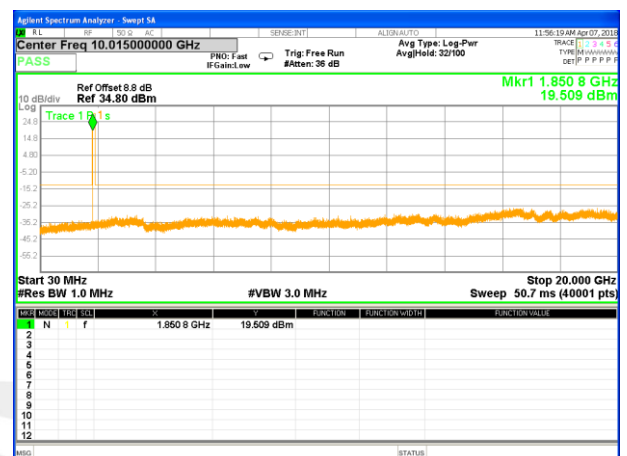

Lowest Channel / 16QAM