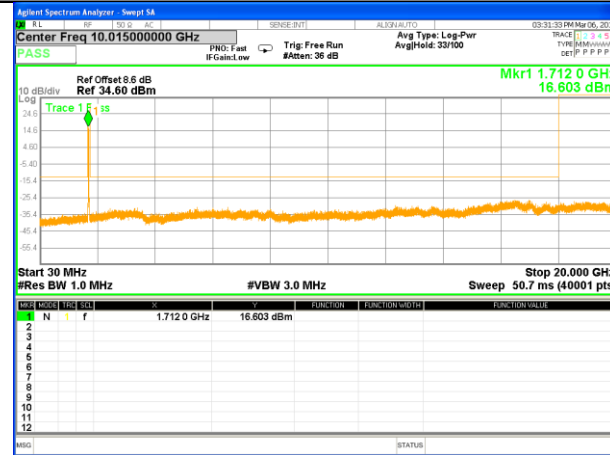

Highest Channel / 16QAM

LTE BAND 4

LTE Band 4 / 5MHz /Emission

Lowest Channel / QPSK

Lowest Channel / 16QAM

Middle Channel / QPSK

Middle Channel / 16QAM

Highest Channel / QPSK

Highest Channel / 16QAM

LTE BAND 4

LTE Band 4 / 10MHz /Emission

Lowest Channel / QPSK

Lowest Channel / 16QAM

Middle Channel / QPSK

Middle Channel / 16QAM

Highest Channel / QPSK

Highest Channel / 16QAM

LTE BAND 4

LTE Band 4 / 15MHz /Emission

Lowest Channel / QPSK

Lowest Channel / 16QAM

Middle Channel / QPSK

Middle Channel / 16QAM

Highest Channel / QPSK