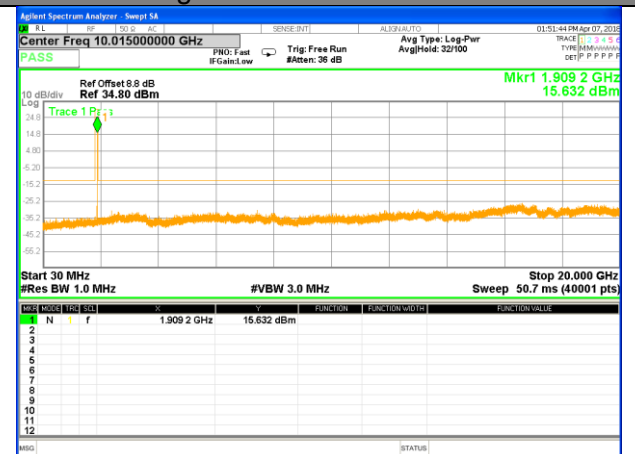

#### Highest Channel / 16QAM

LTE BAND 2

LTE Band 2 / 3MHz /Emission

Lowest Channel / QPSK

Lowest Channel / 16QAM

Middle Channel / QPSK

Middle Channel / 16QAM

Highest Channel / QPSK

Highest Channel / 16QAM

LTE BAND 2

LTE Band 2 / 5MHz /Emission

Lowest Channel / QPSK

Lowest Channel / 16QAM

Middle Channel / QPSK

Middle Channel / 16QAM

Highest Channel / QPSK

Highest Channel / 16QAM

LTE BAND 2

LTE Band 2 / 10MHz /Emission

Lowest Channel / QPSK

Lowest Channel / 16QAM

Middle Channel / QPSK

Middle Channel / 16QAM

Highest Channel / QPSK