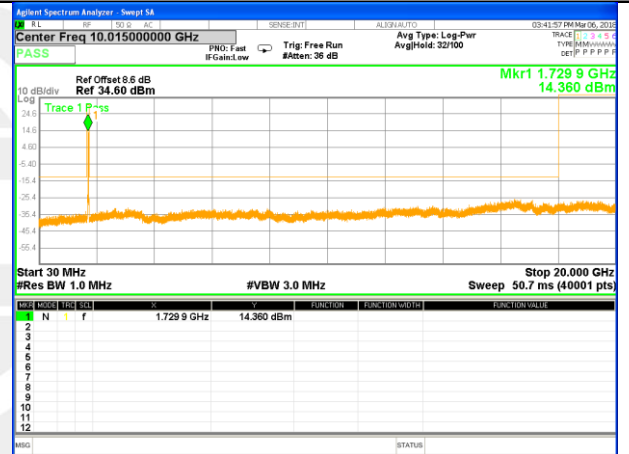

Highest Channel / 16QAM

LTE BAND 4

LTE Band 4 / 15MHz /Emission

Lowest Channel / QPSK

Lowest Channel / 16QAM

Middle Channel / QPSK

Middle Channel / 16QAM

Highest Channel / QPSK

Highest Channel / 16QAM

LTE BAND 4

LTE Band 4 / 20MHz /Emission

Lowest Channel / QPSK

Lowest Channel / 16QAM

Middle Channel / QPSK

Middle Channel / 16QAM

Highest Channel / QPSK

Highest Channel / 16QAM

LTE BAND 7

LTE Band 7 / 5MHz /Emission

Lowest Channel / QPSK

Lowest Channel / 16QAM

Middle Channel / QPSK

Middle Channel / 16QAM

Highest Channel / QPSK