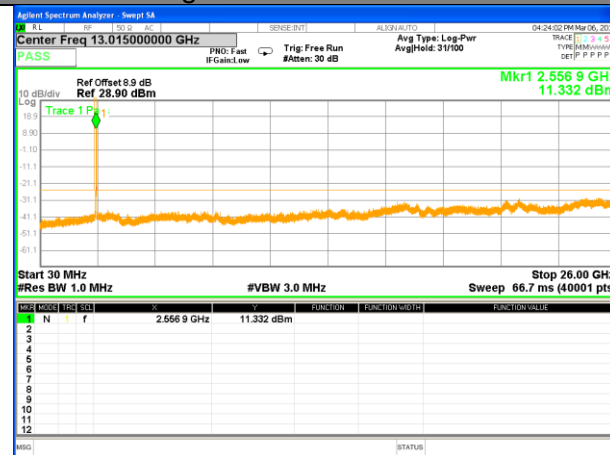

Highest Channel / 16QAM

LTE BAND 7

LTE Band 7 / 15MHz /Emission

Lowest Channel / QPSK

Lowest Channel / 16QAM

Middle Channel / QPSK

Middle Channel / 16QAM

Highest Channel / QPSK

Highest Channel / 16QAM

LTE BAND 7

LTE Band 7 / 20MHz /Emission

Lowest Channel / QPSK

Lowest Channel / 16QAM

Middle Channel / QPSK

Middle Channel / 16QAM

Highest Channel / QPSK

Highest Channel / 16QAM