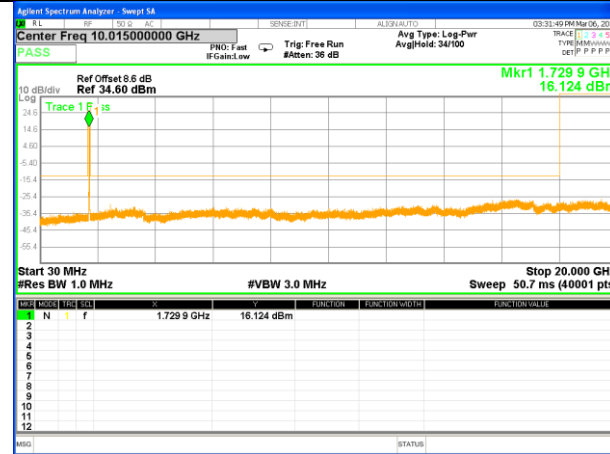

Highest Channel / 16QAM

LTE BAND 4

LTE Band 4 / 10MHz /Emission

Lowest Channel / QPSK

Lowest Channel / 16QAM

Middle Channel / QPSK

Middle Channel / 16QAM

Highest Channel / QPSK

Highest Channel / 16QAM

LTE BAND 4

LTE Band 4 / 15MHz /Emission

Lowest Channel / QPSK

Lowest Channel / 16QAM

Middle Channel / QPSK

Middle Channel / 16QAM

Highest Channel / QPSK

Highest Channel / 16QAM

LTE BAND 4

LTE Band 4 / 20MHz /Emission

Lowest Channel / QPSK

Lowest Channel / 16QAM

Middle Channel / QPSK

Middle Channel / 16QAM

Highest Channel / QPSK