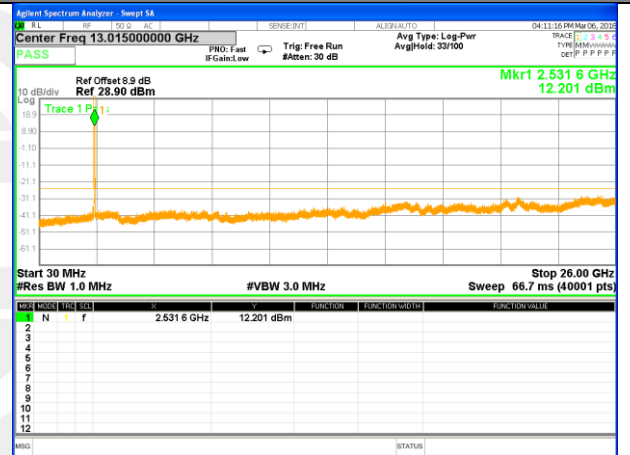

Highest Channel / 16QAM

LTE BAND 7

LTE Band 7 / 10MHz /Emission

Lowest Channel / QPSK

Lowest Channel / 16QAM

Middle Channel / QPSK

Middle Channel / 16QAM

Highest Channel / QPSK

Highest Channel / 16QAM

LTE BAND 7

LTE Band 7 / 15MHz /Emission

Lowest Channel / QPSK

Lowest Channel / 16QAM

Middle Channel / QPSK

Middle Channel / 16QAM

Highest Channel / QPSK

Highest Channel / 16QAM

LTE BAND 7

LTE Band 7 / 20MHz /Emission

Lowest Channel / QPSK

Lowest Channel / 16QAM

Middle Channel / QPSK

Middle Channel / 16QAM

Highest Channel / QPSK