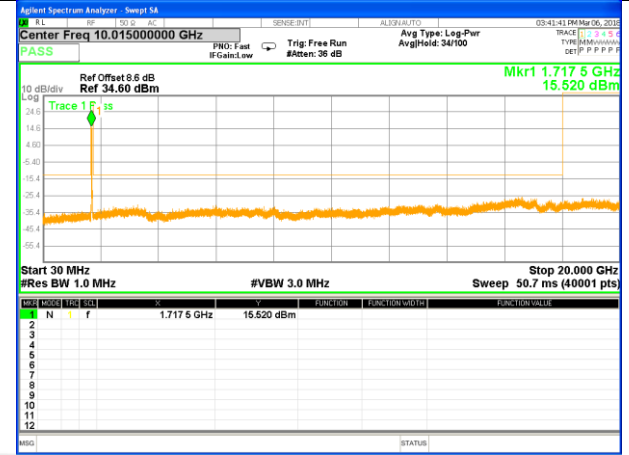

Highest Channel / 16QAM

LTE BAND 4

LTE Band 4 / 15MHz /Emission

Lowest Channel / QPSK

Lowest Channel / 16QAM

Middle Channel / QPSK

Middle Channel / 16QAM

Highest Channel / QPSK

Highest Channel / 16QAM

LTE BAND 4

LTE Band 4 / 20MHz /Emission

Lowest Channel / QPSK

Lowest Channel / 16QAM

Middle Channel / QPSK

Middle Channel / 16QAM

Highest Channel / QPSK

Highest Channel / 16QAM

LTE BAND 7

LTE Band 7 / 5MHz /Emission

Lowest Channel / QPSK

Lowest Channel / 16QAM

Middle Channel / QPSK

Middle Channel / 16QAM

Highest Channel / QPSK