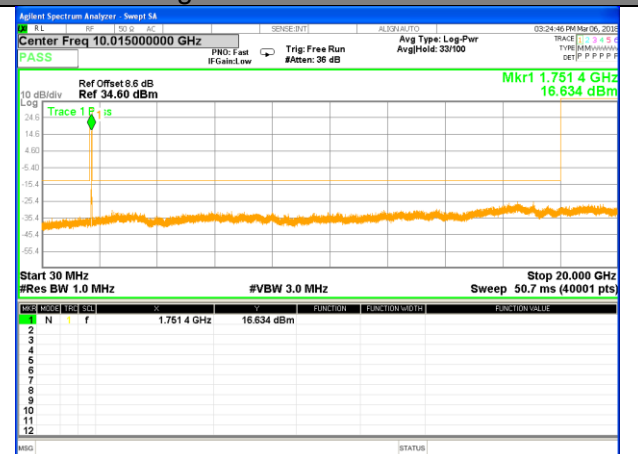

Highest Channel / 16QAM

LTE BAND 4

LTE Band 4 / 5MHz /Emission

Lowest Channel / QPSK

Lowest Channel / 16QAM

Middle Channel / QPSK

Middle Channel / 16QAM

Highest Channel / QPSK

Highest Channel / 16QAM

LTE BAND 4

LTE Band 4 / 10MHz /Emission

Lowest Channel / QPSK

Lowest Channel / 16QAM

Middle Channel / QPSK

Middle Channel / 16QAM

Highest Channel / QPSK

Highest Channel / 16QAM

LTE BAND 4

LTE Band 4 / 15MHz /Emission

Lowest Channel / QPSK

Lowest Channel / 16QAM

Middle Channel / QPSK

Middle Channel / 16QAM

Highest Channel / QPSK