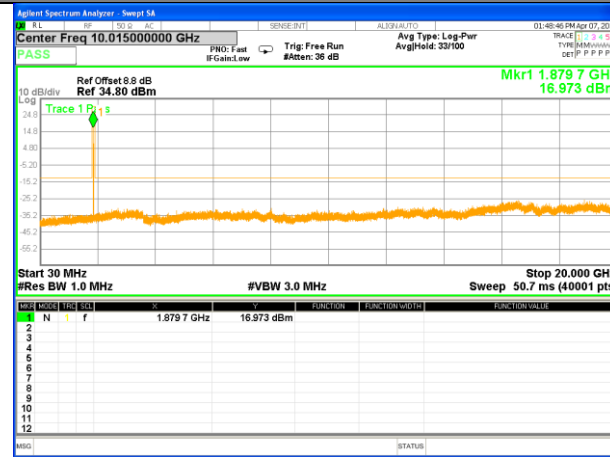

#### Highest Channel / QPSK

#### Highest Channel / 16QAM

LTE BAND 2

LTE Band 2 / 3MHz /Emission

Lowest Channel / QPSK

Lowest Channel / 16QAM

Middle Channel / QPSK

Middle Channel / 16QAM

Highest Channel / QPSK

Highest Channel / 16QAM

LTE BAND 2

LTE Band 2 / 5MHz /Emission

Lowest Channel / QPSK

Lowest Channel / 16QAM

Middle Channel / QPSK

Middle Channel / 16QAM

Highest Channel / QPSK