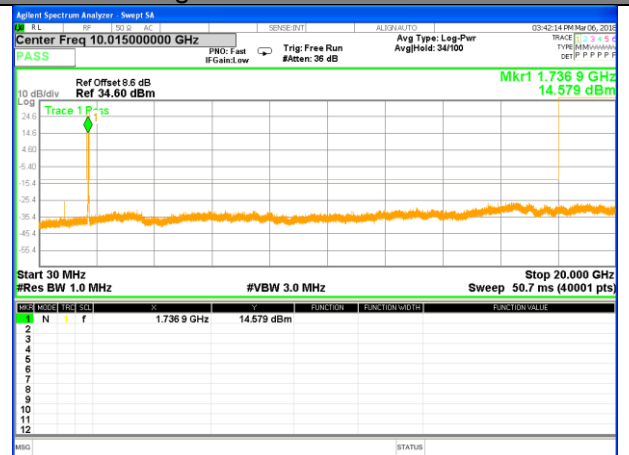

Highest Channel / 16QAM

LTE BAND 4

LTE Band 4 / 15MHz /Emission

Lowest Channel / QPSK

Lowest Channel / 16QAM

Middle Channel / QPSK

Middle Channel / 16QAM

Highest Channel / QPSK

Highest Channel / 16QAM

LTE BAND 4

LTE Band 4 / 20MHz /Emission

Lowest Channel / QPSK

Lowest Channel / 16QAM

Middle Channel / QPSK

Middle Channel / 16QAM

Highest Channel / QPSK

Highest Channel / 16QAM

LTE BAND 7

LTE Band 7 / 5MHz /Emission

Lowest Channel / QPSK

Lowest Channel / 16QAM

Middle Channel / QPSK

Middle Channel / 16QAM

Highest Channel / QPSK