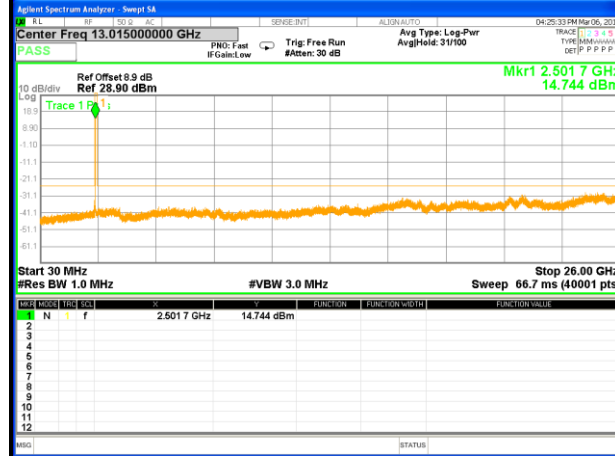

Highest Channel / 16QAM

LTE BAND 4

LTE Band 4 / 20MHz /Emission

Lowest Channel / QPSK

Lowest Channel / 16QAM

Middle Channel / QPSK

Middle Channel / 16QAM

Highest Channel / QPSK

Highest Channel / 16QAM

LTE BAND 7

LTE Band 7 / 5MHz /Emission

Lowest Channel / QPSK

Lowest Channel / 16QAM

Middle Channel / QPSK

Middle Channel / 16QAM

Highest Channel / QPSK

Highest Channel / 16QAM

LTE BAND 7

LTE Band 7 / 10MHz /Emission

Lowest Channel / QPSK

Lowest Channel / 16QAM

Middle Channel / QPSK

Middle Channel / 16QAM

Highest Channel / QPSK