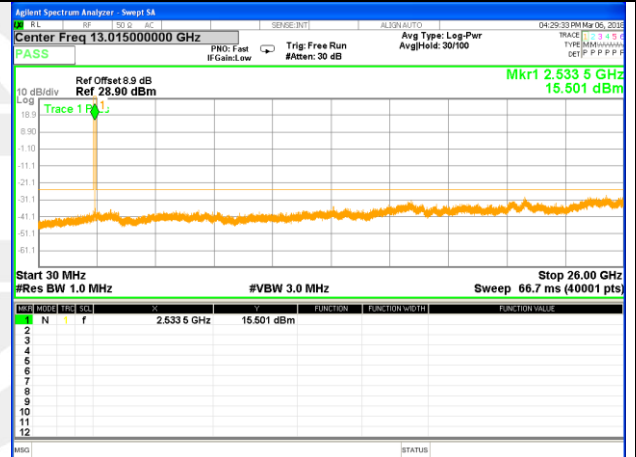

Highest Channel / 16QAM

LTE BAND 4

LTE Band 4 / 20MHz /Emission

Lowest Channel / QPSK

Lowest Channel / 16QAM

Middle Channel / QPSK

Middle Channel / 16QAM

Highest Channel / QPSK

Highest Channel / 16QAM

LTE BAND 7

LTE Band 7 / 5MHz /Emission

Lowest Channel / QPSK

Lowest Channel / 16QAM

Middle Channel / QPSK

Middle Channel / 16QAM

Highest Channel / QPSK

Highest Channel / 16QAM

LTE BAND 7

LTE Band 7 / 10MHz /Emission

Lowest Channel / QPSK

Lowest Channel / 16QAM

Middle Channel / QPSK

Middle Channel / 16QAM

Highest Channel / QPSK