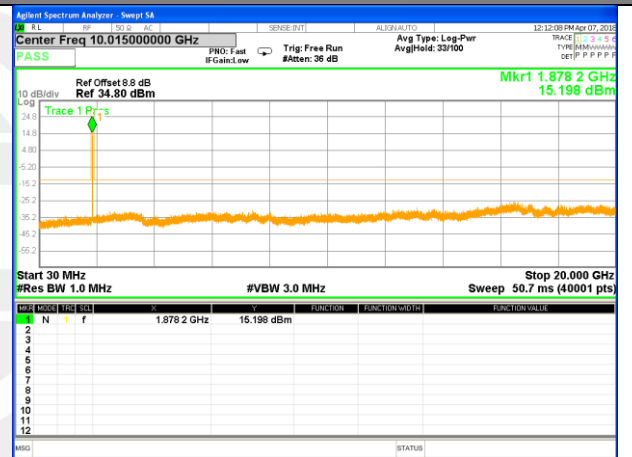

Highest Channel / 16QAM

LTE BAND 2

LTE Band 2 / 5MHz /Emission

Lowest Channel / QPSK

Lowest Channel / 16QAM

Middle Channel / QPSK

Middle Channel / 16QAM

Highest Channel / QPSK

Highest Channel / 16QAM

LTE BAND 2

LTE Band 2 / 10MHz /Emission

Lowest Channel / QPSK

Lowest Channel / 16QAM

Middle Channel / QPSK

Middle Channel / 16QAM

Highest Channel / QPSK

Highest Channel / 16QAM

LTE BAND 2

LTE Band 2 / 15MHz /Emission

Lowest Channel / QPSK

Lowest Channel / 16QAM

Middle Channel / QPSK

Middle Channel / 16QAM

Highest Channel / QPSK