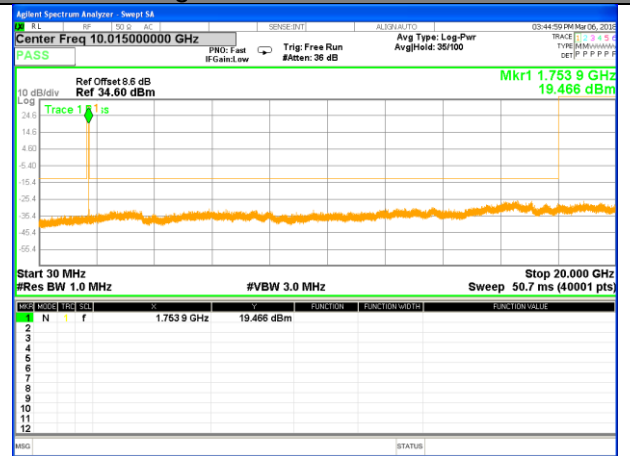

Highest Channel / 16QAM

LTE BAND 4

LTE Band 4 / 1.4MHz /Emission

Lowest Channel / QPSK

Lowest Channel / 16QAM

Middle Channel / QPSK

Middle Channel / 16QAM

Highest Channel / QPSK

Highest Channel / 16QAM

LTE BAND 4

LTE Band 4 / 3MHz /Emission

Lowest Channel / QPSK

Lowest Channel / 16QAM

Middle Channel / QPSK

Middle Channel / 16QAM

Highest Channel / QPSK

Highest Channel / 16QAM

LTE BAND 4

LTE Band 4 / 5MHz /Emission

Lowest Channel / QPSK

Lowest Channel / 16QAM

Middle Channel / QPSK

Middle Channel / 16QAM

Highest Channel / QPSK