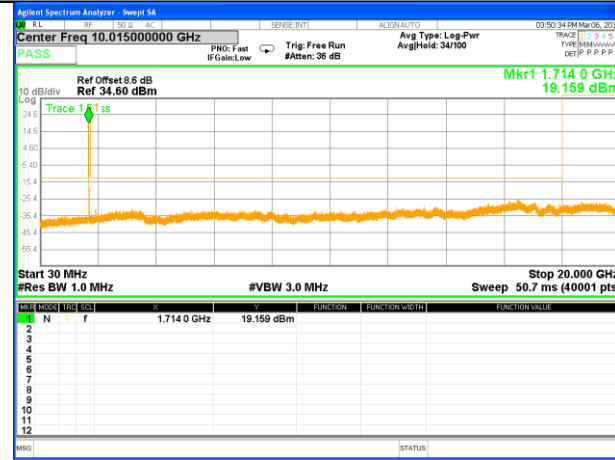

Highest Channel / 16QAM

LTE BAND 4

LTE Band 4 / 5MHz /Emission

Lowest Channel / QPSK

Lowest Channel / 16QAM

Middle Channel / QPSK

Middle Channel / 16QAM

Highest Channel / QPSK

Highest Channel / 16QAM

LTE BAND 4

LTE Band 4 / 10MHz /Emission

Lowest Channel / QPSK

Lowest Channel / 16QAM

Middle Channel / QPSK

Middle Channel / 16QAM

Highest Channel / QPSK