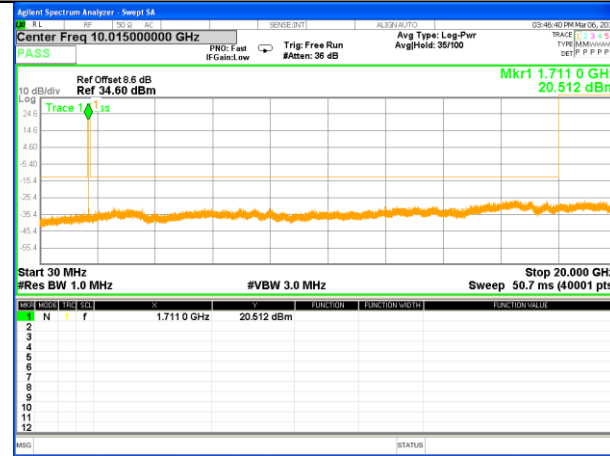

Highest Channel / 16QAM

LTE BAND 4

LTE Band 4 / 1.4MHz /Emission

Lowest Channel / QPSK

Lowest Channel / 16QAM

Middle Channel / QPSK

Middle Channel / 16QAM

Highest Channel / QPSK

Highest Channel / 16QAM

LTE BAND 4

LTE Band 4 / 3MHz /Emission

Lowest Channel / QPSK

Lowest Channel / 16QAM

Middle Channel / QPSK

Middle Channel / 16QAM

Highest Channel / QPSK

Highest Channel / 16QAM

LTE BAND 4

LTE Band 4 / 5MHz /Emission

Lowest Channel / QPSK

Lowest Channel / 16QAM

Middle Channel / QPSK

Middle Channel / 16QAM

Highest Channel / QPSK