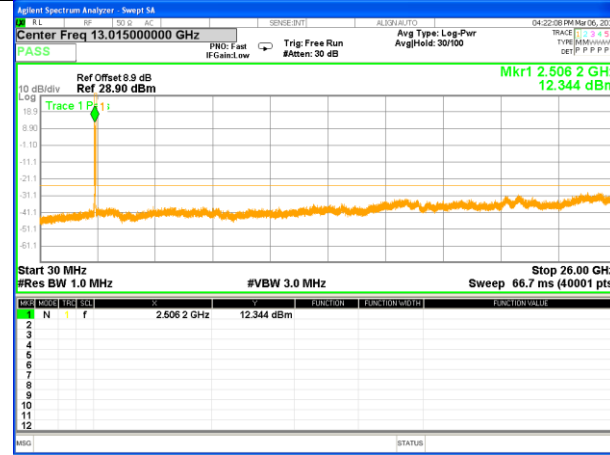

Highest Channel / 16QAM

LTE BAND 7

LTE Band 7 / 15MHz /Emission

Lowest Channel / QPSK

Lowest Channel / 16QAM

Middle Channel / QPSK

Middle Channel / 16QAM

Highest Channel / QPSK

Highest Channel / 16QAM

LTE BAND 7

LTE Band 7 / 20MHz /Emission

Lowest Channel / QPSK

Lowest Channel / 16QAM

Middle Channel / QPSK

Middle Channel / 16QAM

Highest Channel / QPSK

Highest Channel / 16QAM