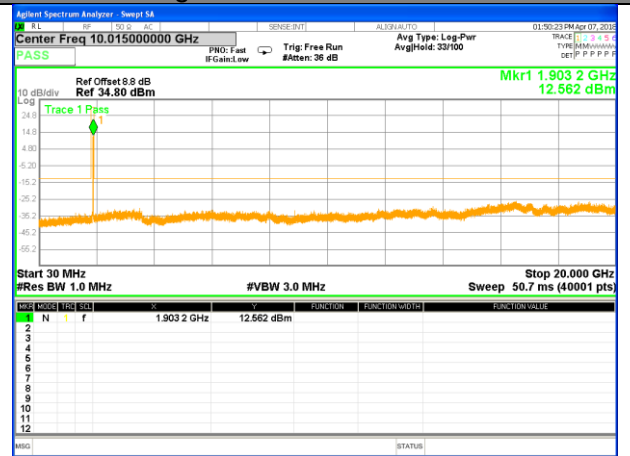

Highest Channel / 16QAM

LTE BAND 2

LTE Band 2 / 15MHz /Emission

Lowest Channel / QPSK

Lowest Channel / 16QAM

Middle Channel / QPSK

Middle Channel / 16QAM

Highest Channel / QPSK

Highest Channel / 16QAM

LTE BAND 2

LTE Band 2 / 20MHz /Emission

Lowest Channel / QPSK

Lowest Channel / 16QAM

Middle Channel / QPSK

Middle Channel / 16QAM

Highest Channel / QPSK