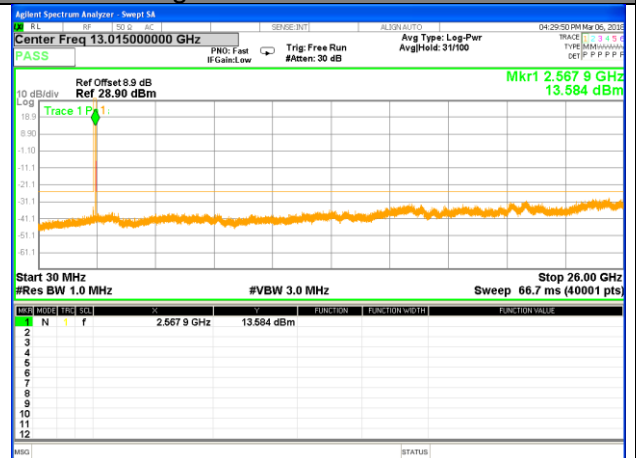

Highest Channel / 16QAM

LTE BAND 4

LTE Band 4 / 20MHz /Emission

Lowest Channel / QPSK

Lowest Channel / 16QAM

Middle Channel / QPSK

Middle Channel / 16QAM

Highest Channel / QPSK

Highest Channel / 16QAM

LTE BAND 7

LTE Band 7 / 5MHz /Emission

Lowest Channel / QPSK

Lowest Channel / 16QAM

Middle Channel / QPSK

Middle Channel / 16QAM

Highest Channel / QPSK

Highest Channel / 16QAM

LTE BAND 7

LTE Band 7 / 10MHz /Emission

Lowest Channel / QPSK

Lowest Channel / 16QAM

Middle Channel / QPSK

Middle Channel / 16QAM

Highest Channel / QPSK