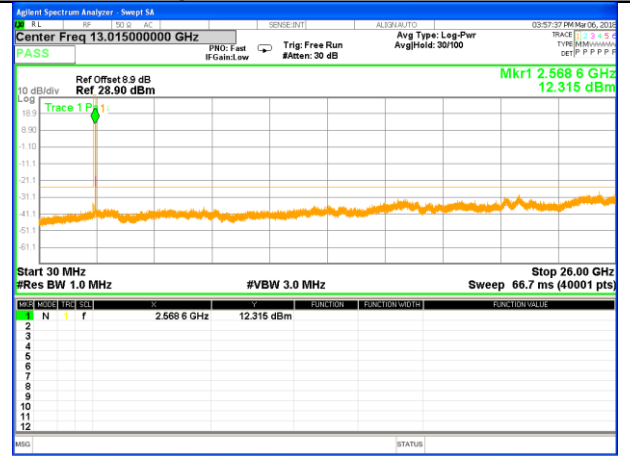

Highest Channel / 16QAM