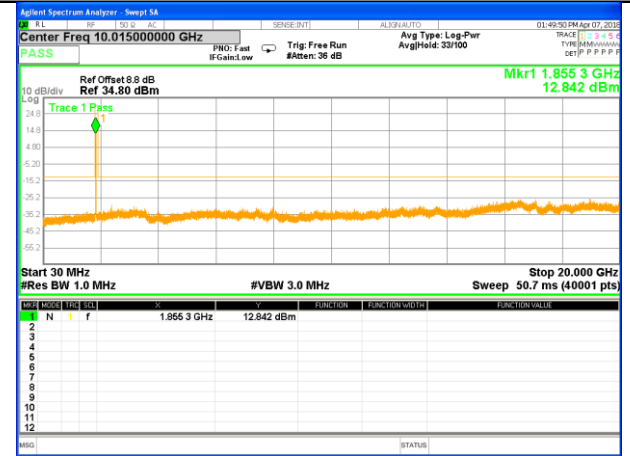

Highest Channel / 16QAM

LTE BAND 2

LTE Band 2 / 10MHz /Emission

Lowest Channel / QPSK

Lowest Channel / 16QAM

Middle Channel / QPSK

Middle Channel / 16QAM

Highest Channel / QPSK

Highest Channel / 16QAM

LTE BAND 2

LTE Band 2 / 15MHz /Emission

Lowest Channel / QPSK

Lowest Channel / 16QAM

Middle Channel / QPSK

Middle Channel / 16QAM

Highest Channel / QPSK

Highest Channel / 16QAM

LTE BAND 2

LTE Band 2 / 20MHz /Emission

Lowest Channel / QPSK

Lowest Channel / 16QAM

Middle Channel / QPSK

Middle Channel / 16QAM

Highest Channel / QPSK