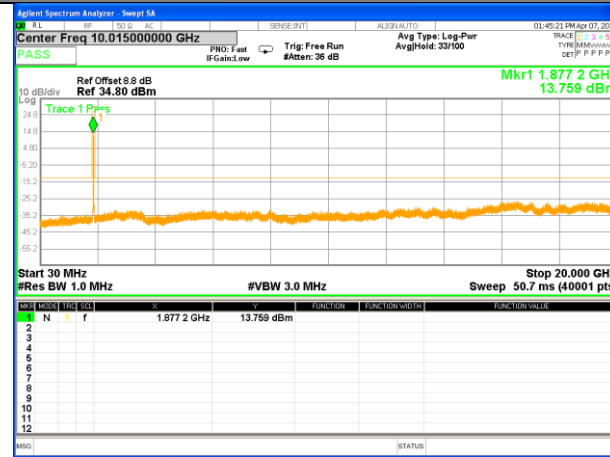

Highest Channel / 16QAM

LTE BAND 2

LTE Band 2 / 15MHz /Emission

Lowest Channel / QPSK

Lowest Channel / 16QAM

Middle Channel / QPSK

Middle Channel / 16QAM

Highest Channel / QPSK

Highest Channel / 16QAM

LTE BAND 2

LTE Band 2 / 20MHz /Emission

Lowest Channel / QPSK

Lowest Channel / 16QAM

Middle Channel / QPSK

Middle Channel / 16QAM

Highest Channel / QPSK

Highest Channel / 16QAM

LTE BAND 4

LTE Band 4 / 1.4MHz /Emission

Lowest Channel / QPSK

Lowest Channel / 16QAM

Middle Channel / QPSK

Middle Channel / 16QAM

Highest Channel / QPSK