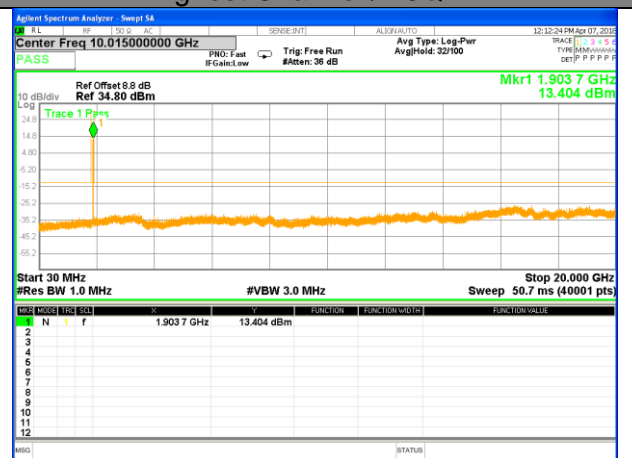

Highest Channel / 16QAM

LTE BAND 2

LTE Band 2 / 5MHz /Emission

Lowest Channel / QPSK

Lowest Channel / 16QAM

Middle Channel / QPSK

Middle Channel / 16QAM

Highest Channel / QPSK

Highest Channel / 16QAM

LTE BAND 2

LTE Band 2 / 10MHz /Emission

Lowest Channel / QPSK

Lowest Channel / 16QAM

Middle Channel / QPSK

Middle Channel / 16QAM

Highest Channel / QPSK

Highest Channel / 16QAM

LTE BAND 2

LTE Band 2 / 15MHz /Emission

Lowest Channel / QPSK

Lowest Channel / 16QAM

Middle Channel / QPSK

Middle Channel / 16QAM

Highest Channel / QPSK