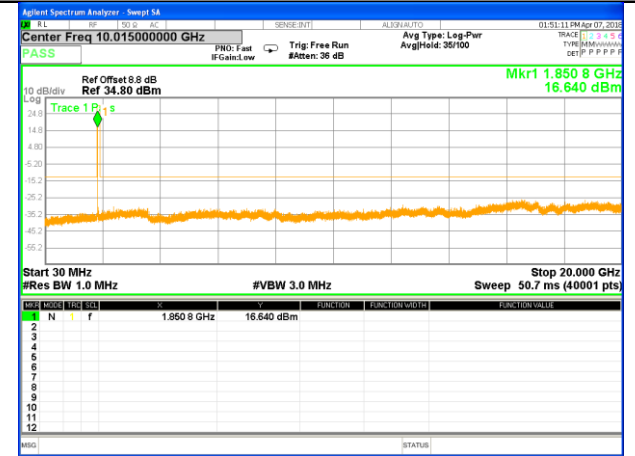

#### Highest Channel / 16QAM

LTE BAND 2

LTE Band 2 / 3MHz /Emission

Lowest Channel / QPSK

Lowest Channel / 16QAM

Middle Channel / QPSK

Middle Channel / 16QAM

Highest Channel / QPSK

Highest Channel / 16QAM

LTE BAND 2

LTE Band 2 / 5MHz /Emission

Lowest Channel / QPSK

Lowest Channel / 16QAM

Middle Channel / QPSK

Middle Channel / 16QAM

Highest Channel / QPSK

Highest Channel / 16QAM

LTE BAND 2

LTE Band 2 / 10MHz /Emission

Lowest Channel / QPSK

Lowest Channel / 16QAM

Middle Channel / QPSK

Middle Channel / 16QAM

Highest Channel / QPSK