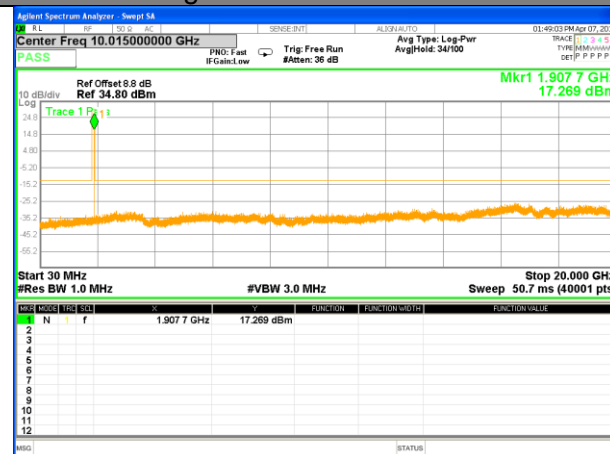

#### Highest Channel / QPSK

#### Highest Channel / 16QAM

LTE BAND 2

LTE Band 2 / 3MHz /Emission

Lowest Channel / QPSK

Lowest Channel / 16QAM

Middle Channel / QPSK

Middle Channel / 16QAM

Highest Channel / QPSK

Highest Channel / 16QAM

LTE BAND 2

LTE Band 2 / 5MHz /Emission

Lowest Channel / QPSK

Lowest Channel / 16QAM

Middle Channel / QPSK

Middle Channel / 16QAM

Highest Channel / QPSK