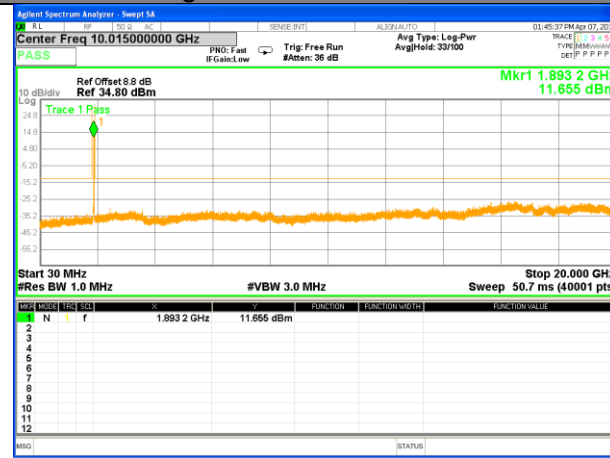

Highest Channel / 16QAM

LTE BAND 2

LTE Band 2 / 15MHz /Emission

Lowest Channel / QPSK

Lowest Channel / 16QAM

Middle Channel / QPSK

Middle Channel / 16QAM

Highest Channel / QPSK

Highest Channel / 16QAM

LTE BAND 2

LTE Band 2 / 20MHz /Emission

Lowest Channel / QPSK

Lowest Channel / 16QAM

Middle Channel / QPSK

Middle Channel / 16QAM

Highest Channel / QPSK

Highest Channel / 16QAM

LTE BAND 4

LTE Band 4 / 1.4MHz /Emission

Lowest Channel / QPSK

Lowest Channel / 16QAM

Middle Channel / QPSK

Middle Channel / 16QAM

Highest Channel / QPSK