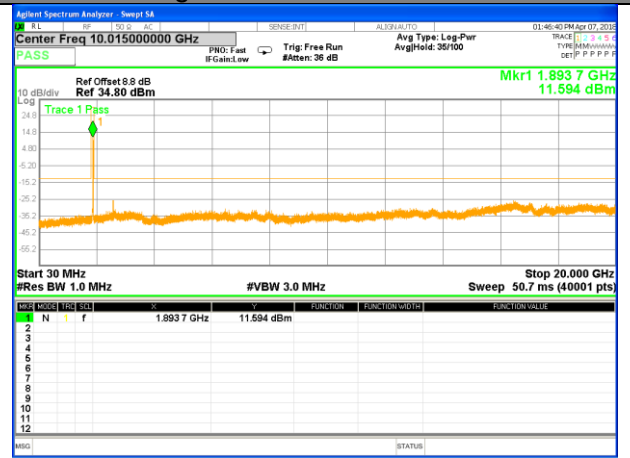

Highest Channel / 16QAM

LTE BAND 2

LTE Band 2 / 15MHz /Emission

Lowest Channel / QPSK

Lowest Channel / 16QAM

Middle Channel / QPSK

Middle Channel / 16QAM

Highest Channel / QPSK

Highest Channel / 16QAM

LTE BAND 2

LTE Band 2 / 20MHz /Emission

Lowest Channel / QPSK

Lowest Channel / 16QAM

Middle Channel / QPSK

Middle Channel / 16QAM

Highest Channel / QPSK

Highest Channel / 16QAM

LTE BAND 4

LTE Band 4 / 1.4MHz /Emission

Lowest Channel / QPSK

Lowest Channel / 16QAM

Middle Channel / QPSK

Middle Channel / 16QAM

Highest Channel / QPSK