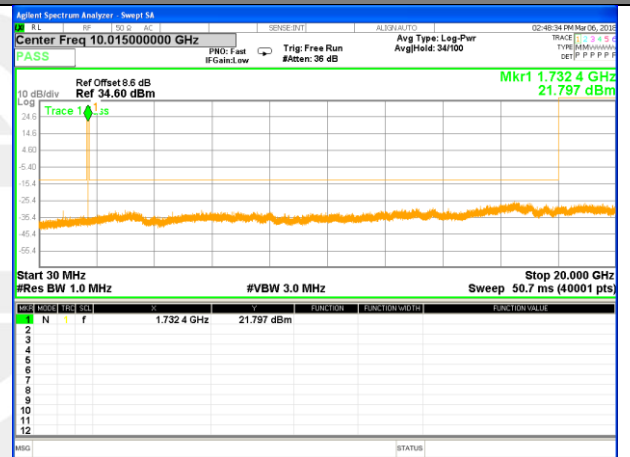

Highest Channel / 16QAM

LTE BAND 2

LTE Band 2 / 20MHz /Emission

Lowest Channel / QPSK

Lowest Channel / 16QAM

Middle Channel / QPSK

Middle Channel / 16QAM

Highest Channel / QPSK

Highest Channel / 16QAM

LTE BAND 4

LTE Band 4 / 1.4MHz /Emission

Lowest Channel / QPSK

Lowest Channel / 16QAM

Middle Channel / QPSK

Middle Channel / 16QAM

Highest Channel / QPSK

Highest Channel / 16QAM

LTE BAND 4

LTE Band 4 / 3MHz /Emission

Lowest Channel / QPSK

Lowest Channel / 16QAM

Middle Channel / QPSK

Middle Channel / 16QAM

Highest Channel / QPSK