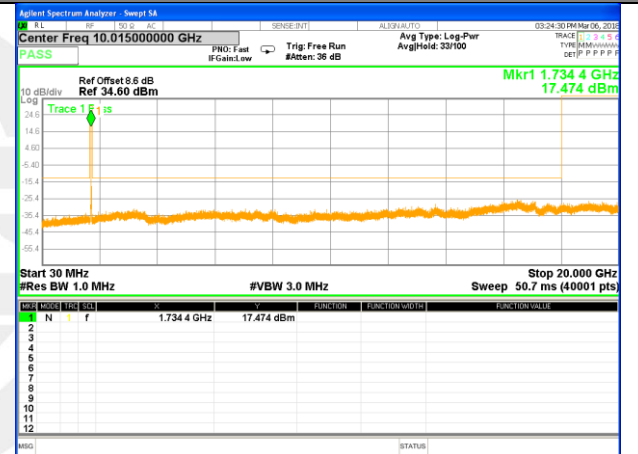

Highest Channel / 16QAM

LTE BAND 4

LTE Band 4 / 5MHz /Emission

Lowest Channel / QPSK

Lowest Channel / 16QAM

Middle Channel / QPSK

Middle Channel / 16QAM

Highest Channel / QPSK

Highest Channel / 16QAM

LTE BAND 4

LTE Band 4 / 10MHz /Emission

Lowest Channel / QPSK

Lowest Channel / 16QAM

Middle Channel / QPSK

Middle Channel / 16QAM

Highest Channel / QPSK

Highest Channel / 16QAM

LTE BAND 4

LTE Band 4 / 15MHz /Emission

Lowest Channel / QPSK

Lowest Channel / 16QAM

Middle Channel / QPSK

Middle Channel / 16QAM

Highest Channel / QPSK