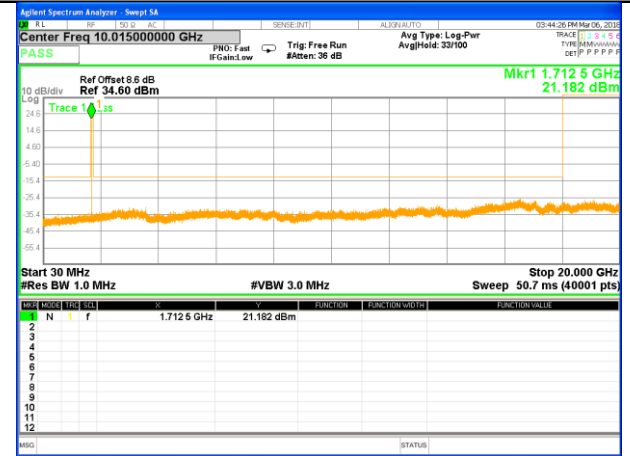

Highest Channel / 16QAM

LTE BAND 4

LTE Band 4 / 1.4MHz /Emission

Lowest Channel / QPSK

Lowest Channel / 16QAM

Middle Channel / QPSK

Middle Channel / 16QAM

Highest Channel / QPSK

Highest Channel / 16QAM

LTE BAND 4

LTE Band 4 / 3MHz /Emission

Lowest Channel / QPSK

Lowest Channel / 16QAM

Middle Channel / QPSK

Middle Channel / 16QAM

Highest Channel / QPSK

Highest Channel / 16QAM

LTE BAND 4

LTE Band 4 / 5MHz /Emission

Lowest Channel / QPSK

Lowest Channel / 16QAM

Middle Channel / QPSK

Middle Channel / 16QAM

Highest Channel / QPSK