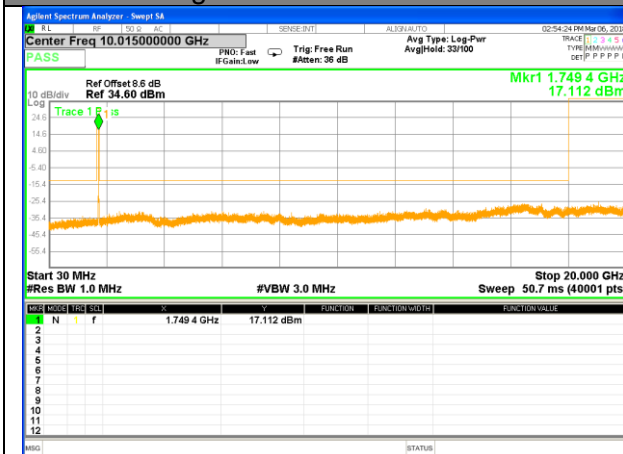

Highest Channel / 16QAM

LTE BAND 4

LTE Band 4 / 5MHz /Emission

Lowest Channel / QPSK

Lowest Channel / 16QAM

Middle Channel / QPSK

Middle Channel / 16QAM

Highest Channel / QPSK

Highest Channel / 16QAM

LTE BAND 4

LTE Band 4 / 10MHz /Emission

Lowest Channel / QPSK

Lowest Channel / 16QAM

Middle Channel / QPSK

Middle Channel / 16QAM

Highest Channel / QPSK

Highest Channel / 16QAM

LTE BAND 4

LTE Band 4 / 15MHz /Emission

Lowest Channel / QPSK

Lowest Channel / 16QAM

Middle Channel / QPSK

Middle Channel / 16QAM

Highest Channel / QPSK