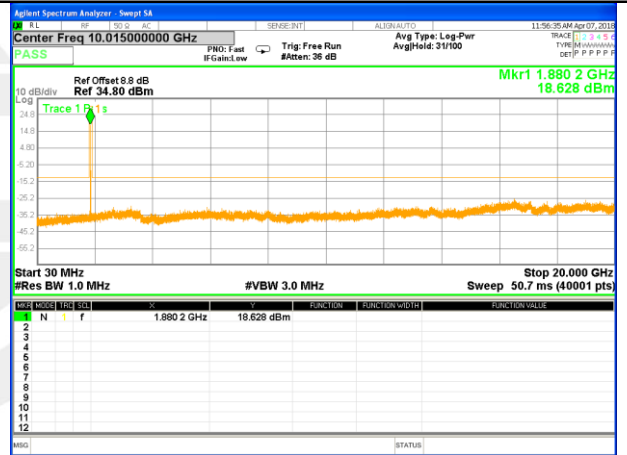

Middle Channel / 16QAM