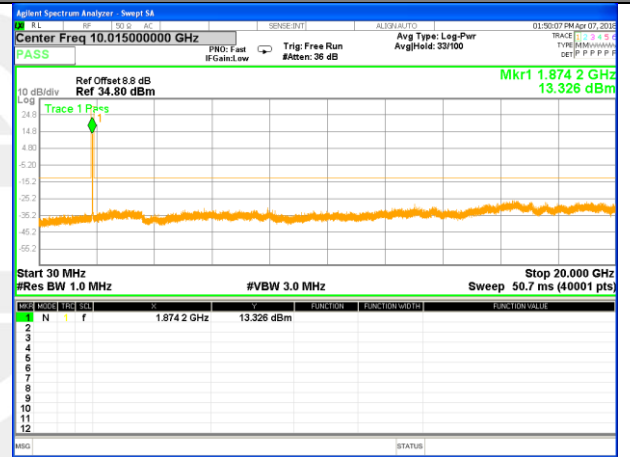

Highest Channel / 16QAM

LTE BAND 2

LTE Band 2 / 10MHz /Emission

Lowest Channel / QPSK

Lowest Channel / 16QAM

Middle Channel / QPSK

Middle Channel / 16QAM

Highest Channel / QPSK

Highest Channel / 16QAM

LTE BAND 2

LTE Band 2 / 15MHz /Emission

Lowest Channel / QPSK

Lowest Channel / 16QAM

Middle Channel / QPSK

Middle Channel / 16QAM

Highest Channel / QPSK

Highest Channel / 16QAM

LTE BAND 2

LTE Band 2 / 20MHz /Emission

Lowest Channel / QPSK

Lowest Channel / 16QAM

Middle Channel / QPSK

Middle Channel / 16QAM

Highest Channel / QPSK