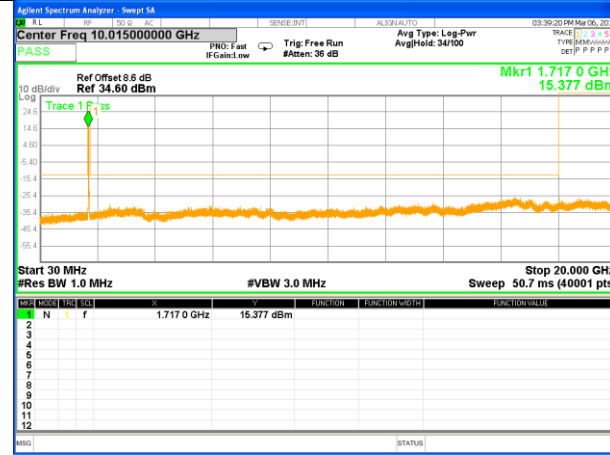

Highest Channel / 16QAM

LTE BAND 4

LTE Band 4 / 15MHz /Emission

Lowest Channel / QPSK

Lowest Channel / 16QAM

Middle Channel / QPSK

Middle Channel / 16QAM

Highest Channel / QPSK

Highest Channel / 16QAM

LTE BAND 4

LTE Band 4 / 20MHz /Emission

Lowest Channel / QPSK

Lowest Channel / 16QAM

Middle Channel / QPSK

Middle Channel / 16QAM

Highest Channel / QPSK

Highest Channel / 16QAM

LTE BAND 7

LTE Band 7 / 5MHz /Emission

Lowest Channel / QPSK

Lowest Channel / 16QAM

Middle Channel / QPSK

Middle Channel / 16QAM

Highest Channel / QPSK