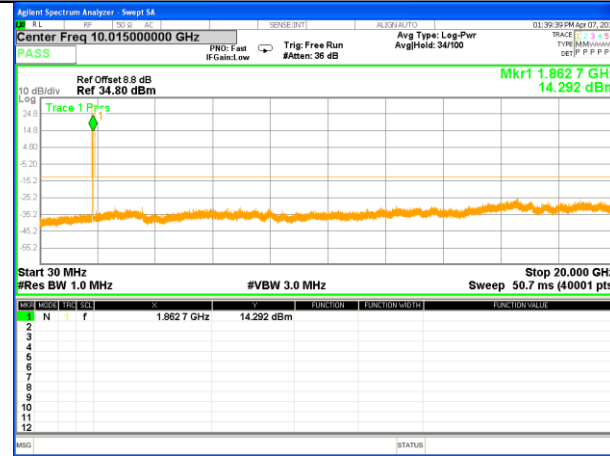

Highest Channel / 16QAM

LTE BAND 2

LTE Band 2 / 10MHz /Emission

Lowest Channel / QPSK

Lowest Channel / 16QAM

Middle Channel / QPSK

Middle Channel / 16QAM

Highest Channel / QPSK

Highest Channel / 16QAM

LTE BAND 2

LTE Band 2 / 15MHz /Emission

Lowest Channel / QPSK

Lowest Channel / 16QAM

Middle Channel / QPSK

Middle Channel / 16QAM

Highest Channel / QPSK

Highest Channel / 16QAM

LTE BAND 2

LTE Band 2 / 20MHz /Emission

Lowest Channel / QPSK

Lowest Channel / 16QAM

Middle Channel / QPSK

Middle Channel / 16QAM

Highest Channel / QPSK