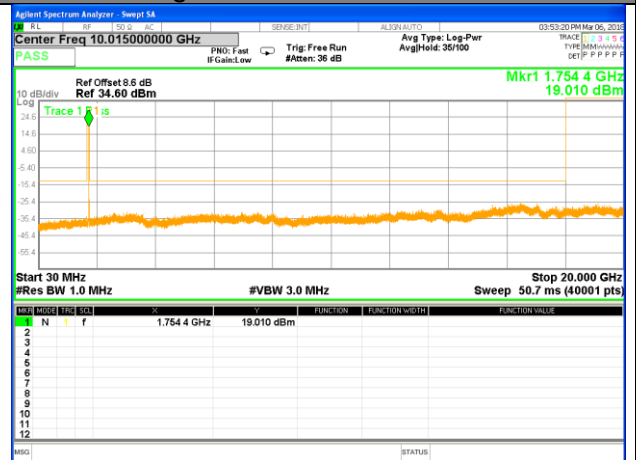

Highest Channel / 16QAM

LTE BAND 4

LTE Band 4 / 3MHz /Emission

Lowest Channel / QPSK

Lowest Channel / 16QAM

Middle Channel / QPSK

Middle Channel / 16QAM

Highest Channel / QPSK

Highest Channel / 16QAM

LTE BAND 4

LTE Band 4 / 5MHz /Emission

Lowest Channel / QPSK

Lowest Channel / 16QAM

Middle Channel / QPSK

Middle Channel / 16QAM

Highest Channel / QPSK

Highest Channel / 16QAM

LTE BAND 4

LTE Band 4 / 10MHz /Emission

Lowest Channel / QPSK

Lowest Channel / 16QAM

Middle Channel / QPSK

Middle Channel / 16QAM

Highest Channel / QPSK