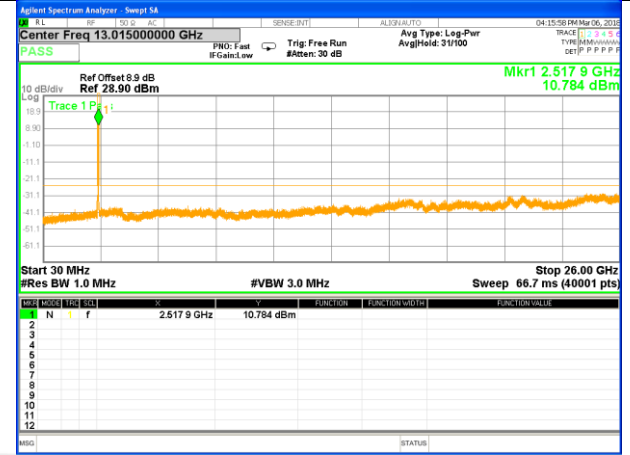

Highest Channel / 16QAM

LTE BAND 7

LTE Band 7 / 15MHz /Emission

Lowest Channel / QPSK

Lowest Channel / 16QAM

Middle Channel / QPSK

Middle Channel / 16QAM

Highest Channel / QPSK

Highest Channel / 16QAM

LTE BAND 7

LTE Band 7 / 20MHz /Emission

Lowest Channel / QPSK

Lowest Channel / 16QAM

Middle Channel / QPSK

Middle Channel / 16QAM

Highest Channel / QPSK

Highest Channel / 16QAM