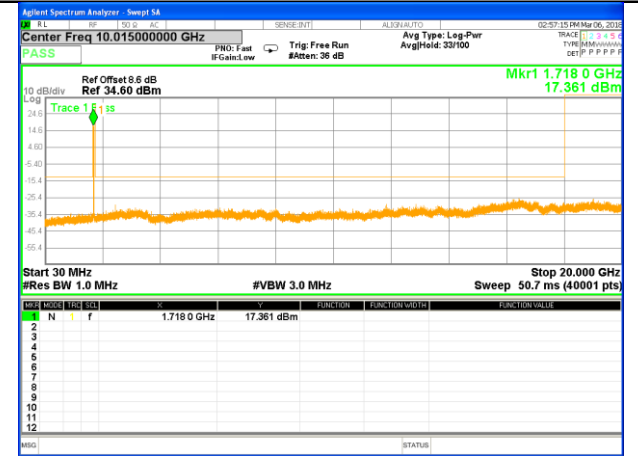

Highest Channel / 16QAM

LTE BAND 4

LTE Band 4 / 5MHz /Emission

Lowest Channel / QPSK

Lowest Channel / 16QAM

Middle Channel / QPSK

Middle Channel / 16QAM

Highest Channel / QPSK

Highest Channel / 16QAM

LTE BAND 4

LTE Band 4 / 10MHz /Emission

Lowest Channel / QPSK

Lowest Channel / 16QAM

Middle Channel / QPSK

Middle Channel / 16QAM

Highest Channel / QPSK

Highest Channel / 16QAM

LTE BAND 4

LTE Band 4 / 15MHz /Emission

Lowest Channel / QPSK

Lowest Channel / 16QAM

Middle Channel / QPSK

Middle Channel / 16QAM

Highest Channel / QPSK