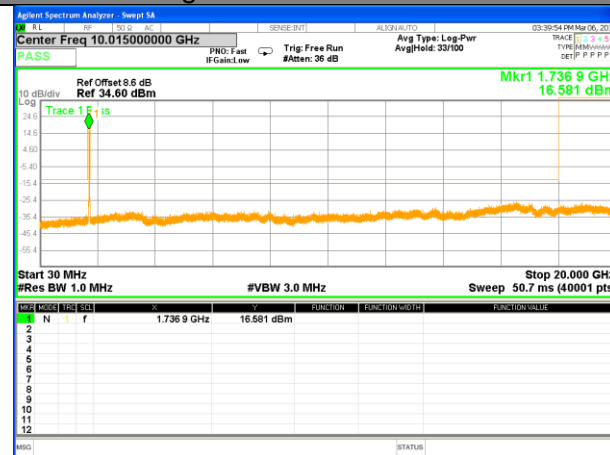

Highest Channel / 16QAM

LTE BAND 4

LTE Band 4 / 15MHz /Emission

Lowest Channel / QPSK

Lowest Channel / 16QAM

Middle Channel / QPSK

Middle Channel / 16QAM

Highest Channel / QPSK

Highest Channel / 16QAM

LTE BAND 4

LTE Band 4 / 20MHz /Emission

Lowest Channel / QPSK

Lowest Channel / 16QAM

Middle Channel / QPSK

Middle Channel / 16QAM

Highest Channel / QPSK

Highest Channel / 16QAM

LTE BAND 7

LTE Band 7 / 5MHz /Emission

Lowest Channel / QPSK

Lowest Channel / 16QAM

Middle Channel / QPSK

Middle Channel / 16QAM

Highest Channel / QPSK