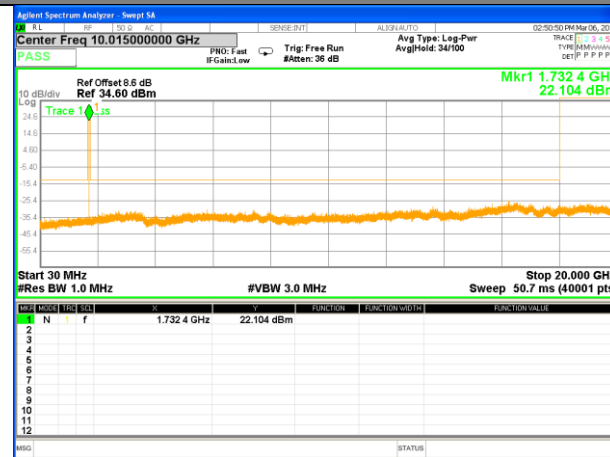

Highest Channel / 16QAM

LTE BAND 2

LTE Band 2 / 20MHz /Emission

Lowest Channel / QPSK

Lowest Channel / 16QAM

Middle Channel / QPSK

Middle Channel / 16QAM

Highest Channel / QPSK

Highest Channel / 16QAM

LTE BAND 4

LTE Band 4 / 1.4MHz /Emission

Lowest Channel / QPSK

Lowest Channel / 16QAM

Middle Channel / QPSK

Middle Channel / 16QAM

Highest Channel / QPSK

Highest Channel / 16QAM

LTE BAND 4

LTE Band 4 / 3MHz /Emission

Lowest Channel / QPSK

Lowest Channel / 16QAM

Middle Channel / QPSK

Middle Channel / 16QAM

Highest Channel / QPSK