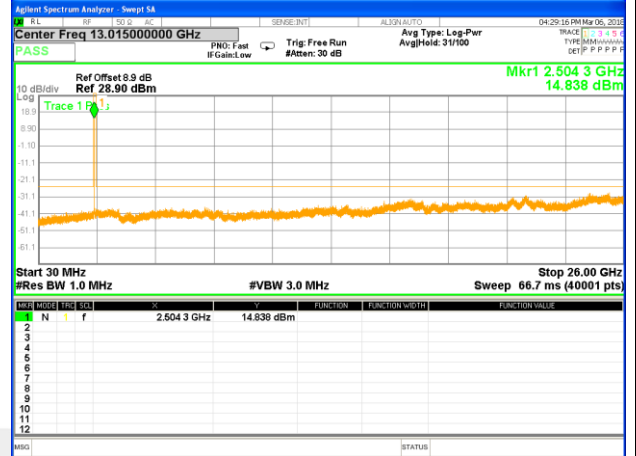

Highest Channel / 16QAM

LTE BAND 4

LTE Band 4 / 20MHz /Emission

Lowest Channel / QPSK

Lowest Channel / 16QAM

Middle Channel / QPSK

Middle Channel / 16QAM

Highest Channel / QPSK

Highest Channel / 16QAM

LTE BAND 7

LTE Band 7 / 5MHz /Emission

Lowest Channel / QPSK

Lowest Channel / 16QAM

Middle Channel / QPSK

Middle Channel / 16QAM

Highest Channel / QPSK

Highest Channel / 16QAM

LTE BAND 7

LTE Band 7 / 10MHz /Emission

Lowest Channel / QPSK

Lowest Channel / 16QAM

Middle Channel / QPSK

Middle Channel / 16QAM

Highest Channel / QPSK