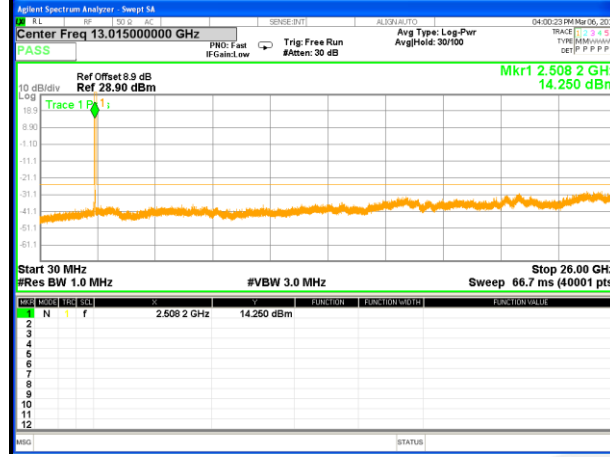

Highest Channel / 16QAM

LTE BAND 7

LTE Band 7 / 5MHz /Emission

Lowest Channel / QPSK

Lowest Channel / 16QAM

Middle Channel / QPSK

Middle Channel / 16QAM

Highest Channel / QPSK

Highest Channel / 16QAM

LTE BAND 7

LTE Band 7 / 10MHz /Emission

Lowest Channel / QPSK

Lowest Channel / 16QAM

Middle Channel / QPSK

Middle Channel / 16QAM

Highest Channel / QPSK

Highest Channel / 16QAM

LTE BAND 7

LTE Band 7 / 15MHz /Emission

Lowest Channel / QPSK

Lowest Channel / 16QAM

Middle Channel / QPSK

Middle Channel / 16QAM

Highest Channel / QPSK