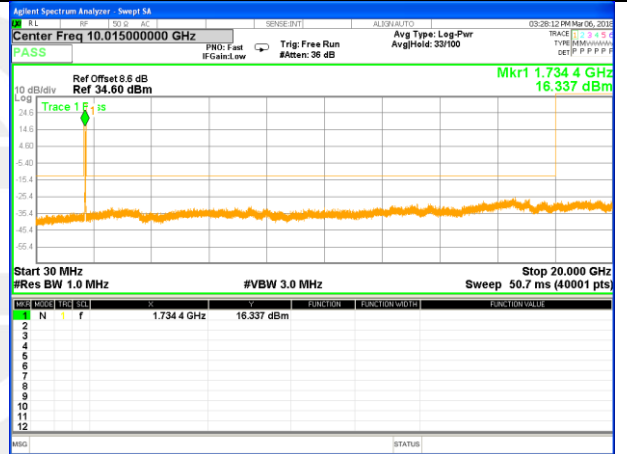

Highest Channel / 16QAM

LTE BAND 4

LTE Band 4 / 10MHz /Emission

Lowest Channel / QPSK

Lowest Channel / 16QAM

Middle Channel / QPSK

Middle Channel / 16QAM

Highest Channel / QPSK

Highest Channel / 16QAM

LTE BAND 4

LTE Band 4 / 15MHz /Emission

Lowest Channel / QPSK

Lowest Channel / 16QAM

Middle Channel / QPSK

Middle Channel / 16QAM

Highest Channel / QPSK

Highest Channel / 16QAM

LTE BAND 4

LTE Band 4 / 20MHz /Emission

Lowest Channel / QPSK

Lowest Channel / 16QAM

Middle Channel / QPSK

Middle Channel / 16QAM

Highest Channel / QPSK