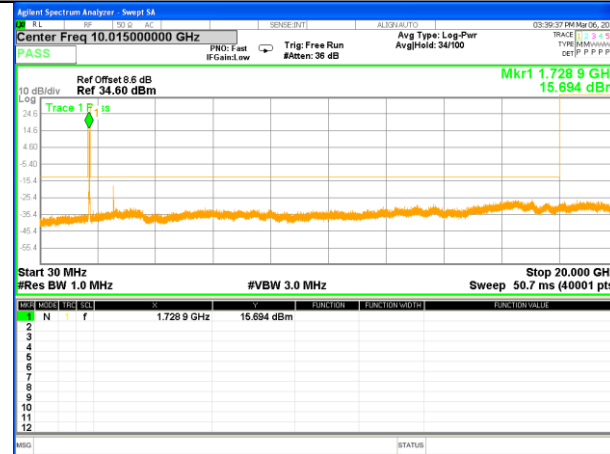

Highest Channel / 16QAM

LTE BAND 4

LTE Band 4 / 15MHz /Emission

Lowest Channel / QPSK

Lowest Channel / 16QAM

Middle Channel / QPSK

Middle Channel / 16QAM

Highest Channel / QPSK

Highest Channel / 16QAM

LTE BAND 4

LTE Band 4 / 20MHz /Emission

Lowest Channel / QPSK

Lowest Channel / 16QAM

Middle Channel / QPSK

Middle Channel / 16QAM

Highest Channel / QPSK

Highest Channel / 16QAM

LTE BAND 7

LTE Band 7 / 5MHz /Emission

Lowest Channel / QPSK

Lowest Channel / 16QAM

Middle Channel / QPSK

Middle Channel / 16QAM

Highest Channel / QPSK