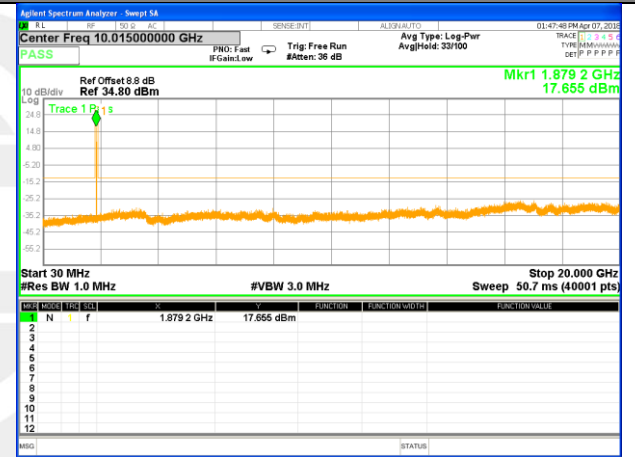

#### Highest Channel / QPSK

#### Highest Channel / 16QAM

LTE BAND 2

LTE Band 2 / 3MHz /Emission

Lowest Channel / QPSK

Lowest Channel / 16QAM

Middle Channel / QPSK

Middle Channel / 16QAM

Highest Channel / QPSK

Highest Channel / 16QAM

LTE BAND 2

LTE Band 2 / 5MHz /Emission

Lowest Channel / QPSK

Lowest Channel / 16QAM

Middle Channel / QPSK

Middle Channel / 16QAM

Highest Channel / QPSK