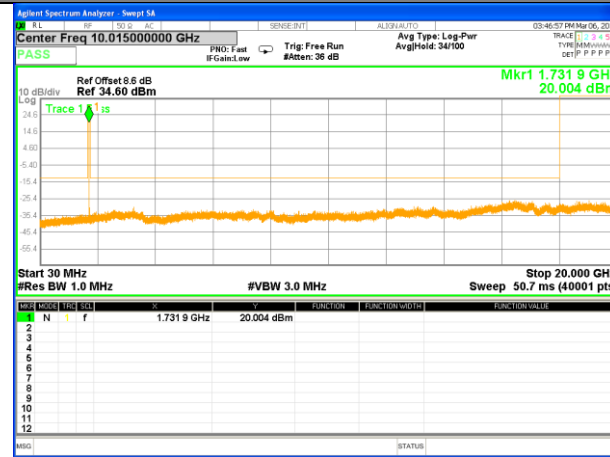

Highest Channel / 16QAM

LTE BAND 4

LTE Band 4 / 1.4MHz /Emission

Lowest Channel / QPSK

Lowest Channel / 16QAM

Middle Channel / QPSK

Middle Channel / 16QAM

Highest Channel / QPSK

Highest Channel / 16QAM

LTE BAND 4

LTE Band 4 / 3MHz /Emission

Lowest Channel / QPSK

Lowest Channel / 16QAM

Middle Channel / QPSK

Middle Channel / 16QAM

Highest Channel / QPSK

Highest Channel / 16QAM

LTE BAND 4

LTE Band 4 / 5MHz /Emission

Lowest Channel / QPSK

Lowest Channel / 16QAM

Middle Channel / QPSK

Middle Channel / 16QAM

Highest Channel / QPSK