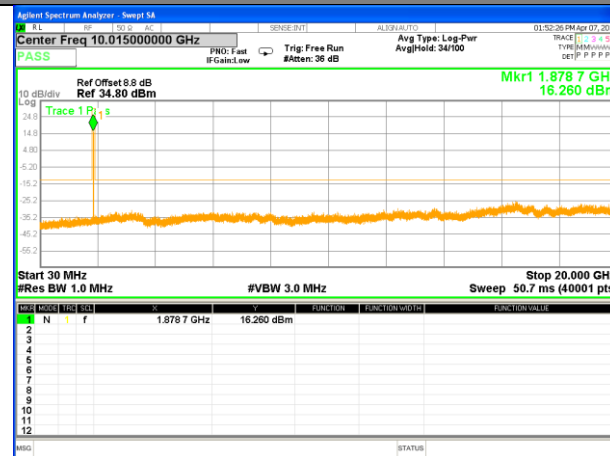

#### Highest Channel / 16QAM

LTE BAND 2

LTE Band 2 / 3MHz /Emission

Lowest Channel / QPSK

Lowest Channel / 16QAM

Middle Channel / QPSK

Middle Channel / 16QAM

Highest Channel / QPSK

Highest Channel / 16QAM

LTE BAND 2

LTE Band 2 / 5MHz /Emission

Lowest Channel / QPSK

Lowest Channel / 16QAM

Middle Channel / QPSK

Middle Channel / 16QAM

Highest Channel / QPSK

Highest Channel / 16QAM

LTE BAND 2

LTE Band 2 / 10MHz /Emission

Lowest Channel / QPSK

Lowest Channel / 16QAM

Middle Channel / QPSK

Middle Channel / 16QAM

Highest Channel / QPSK