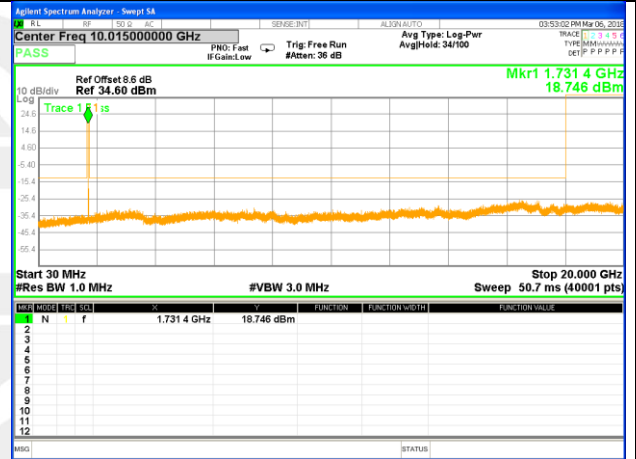

Highest Channel / 16QAM

LTE BAND 4

LTE Band 4 / 3MHz /Emission

Lowest Channel / QPSK

Lowest Channel / 16QAM

Middle Channel / QPSK

Middle Channel / 16QAM

Highest Channel / QPSK

Highest Channel / 16QAM

LTE BAND 4

LTE Band 4 / 5MHz /Emission

Lowest Channel / QPSK

Lowest Channel / 16QAM

Middle Channel / QPSK

Middle Channel / 16QAM

Highest Channel / QPSK

Highest Channel / 16QAM

LTE BAND 4

LTE Band 4 / 10MHz /Emission

Lowest Channel / QPSK

Lowest Channel / 16QAM

Middle Channel / QPSK

Middle Channel / 16QAM

Highest Channel / QPSK