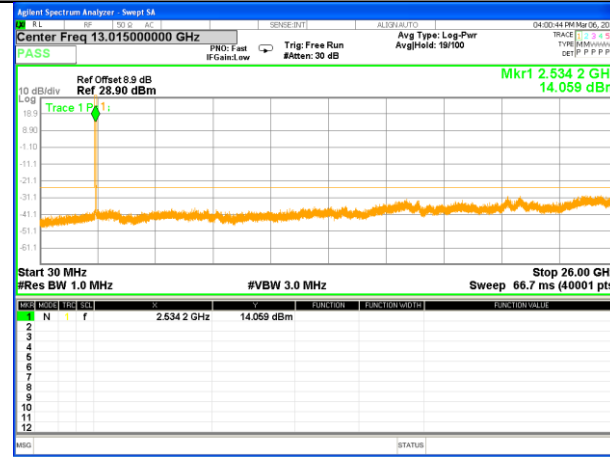

Highest Channel / 16QAM

LTE BAND 7

LTE Band 7 / 5MHz /Emission

Lowest Channel / QPSK

Lowest Channel / 16QAM

Middle Channel / QPSK

Middle Channel / 16QAM

Highest Channel / QPSK

Highest Channel / 16QAM

LTE BAND 7

LTE Band 7 / 10MHz /Emission

Lowest Channel / QPSK

Lowest Channel / 16QAM

Middle Channel / QPSK

Middle Channel / 16QAM

Highest Channel / QPSK

Highest Channel / 16QAM

LTE BAND 7

LTE Band 7 / 15MHz /Emission

Lowest Channel / QPSK

Lowest Channel / 16QAM

Middle Channel / QPSK

Middle Channel / 16QAM

Highest Channel / QPSK