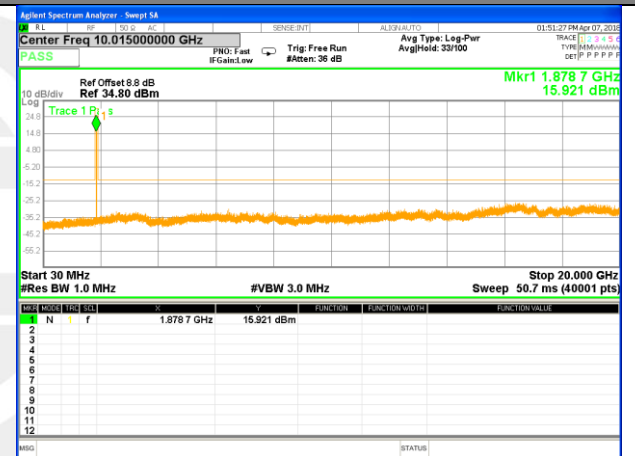

#### Highest Channel / 16QAM

LTE BAND 2

LTE Band 2 / 3MHz /Emission

Lowest Channel / QPSK

Lowest Channel / 16QAM

Middle Channel / QPSK

Middle Channel / 16QAM

Highest Channel / QPSK

Highest Channel / 16QAM

LTE BAND 2

LTE Band 2 / 5MHz /Emission

Lowest Channel / QPSK

Lowest Channel / 16QAM

Middle Channel / QPSK

Middle Channel / 16QAM

Highest Channel / QPSK

Highest Channel / 16QAM

LTE BAND 2

LTE Band 2 / 10MHz /Emission

Lowest Channel / QPSK

Lowest Channel / 16QAM

Middle Channel / QPSK

Middle Channel / 16QAM

Highest Channel / QPSK