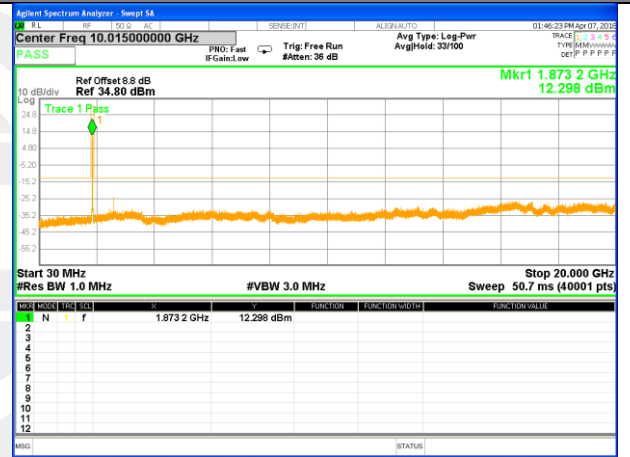

Highest Channel / 16QAM

LTE BAND 2

LTE Band 2 / 15MHz /Emission

Lowest Channel / QPSK

Lowest Channel / 16QAM

Middle Channel / QPSK

Middle Channel / 16QAM

Highest Channel / QPSK

Highest Channel / 16QAM

LTE BAND 2

LTE Band 2 / 20MHz /Emission

Lowest Channel / QPSK

Lowest Channel / 16QAM

Middle Channel / QPSK

Middle Channel / 16QAM

Highest Channel / QPSK

Highest Channel / 16QAM

LTE BAND 4

LTE Band 4 / 1.4MHz /Emission

Lowest Channel / QPSK

Lowest Channel / 16QAM

Middle Channel / QPSK

Middle Channel / 16QAM

Highest Channel / QPSK