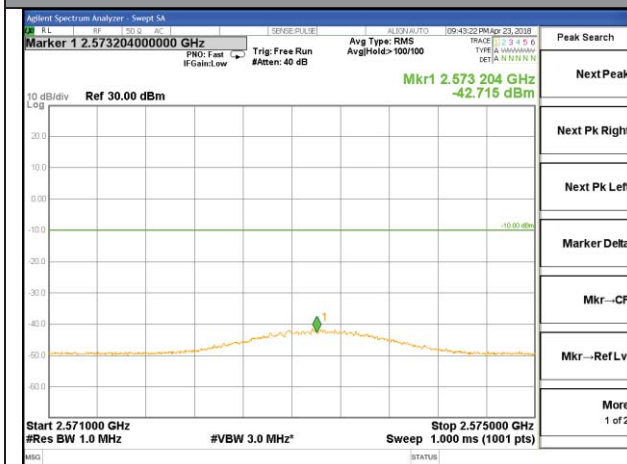

LTE BAND 7

LTE band 7 / 5MHz /16QAM Lowest Band Edge / Full RB

LTE BAND 7

LTE band 7 / 5MHz / 16QAM Highest Band Edge / Full RB

LTE band 7

LTE band 7 / 10MHz /QPSK Lowest Band Edge / 1 RB

LTE band 7

LTE band 7 / 10MHz /QPSK Highest Band Edge / 1 RB

LTE band 7

LTE band 7 / 10MHz /QPSK Lowest Band Edge / Full RB

LTE band 7

LTE band 7 / 10MHz /QPSK Highest Band Edge / Full RB

LTE BAND 7

LTE band 7 / 10MHz /16QAM Lowest Band Edge / 1 RB

LTE BAND 7

LTE band 7 / 10MHz /16QAM    Highest Band Edge / 1 RB

LTE BAND 7

LTE band 7 / 10MHz /16QAM Lowest Band Edge / Full RB

LTE BAND 7

LTE band 7 / 10MHz /16QAM Highest Band Edge / Full RB

LTE band 7

LTE band 7 / 15MHz /QPSK Lowest Band Edge / 1 RB

LTE band 7

LTE band 7 / 15MHz /QPSK Highest Band Edge / 1 RB