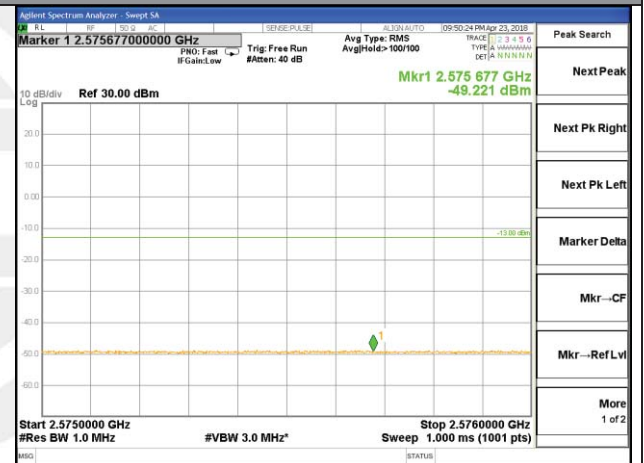

LTE band 7

LTE band 7 / 10MHz /QPSK Lowest Band Edge / Full RB

LTE band 7

LTE band 7 / 10MHz /QPSK Highest Band Edge / Full RB

LTE BAND 7

LTE band 7 / 10MHz /16QAM Lowest Band Edge / 1 RB

LTE BAND 7

LTE band 7 / 10MHz /16QAM    Highest Band Edge / 1 RB

LTE BAND 7

LTE band 7 / 10MHz /16QAM Lowest Band Edge / Full RB

LTE BAND 7

LTE band 7 / 10MHz /16QAM Highest Band Edge / Full RB

LTE band 7

LTE band 7 / 15MHz /QPSK Lowest Band Edge / 1 RB

LTE band 7

LTE band 7 / 15MHz /QPSK Highest Band Edge / 1 RB

LTE band 7

LTE band 7 / 15MHz /QPSK Lowest Band Edge / Full RB

LTE band 7

LTE band 7 / 15MHz /QPSK Highest Band Edge / Full RB

LTE BAND 7

LTE band 7 / 15MHz /16QAM Lowest Band Edge / 1 RB

LTE BAND 7

LTE band 7 / 15MHz /16QAM Highest Band Edge / 1 RB