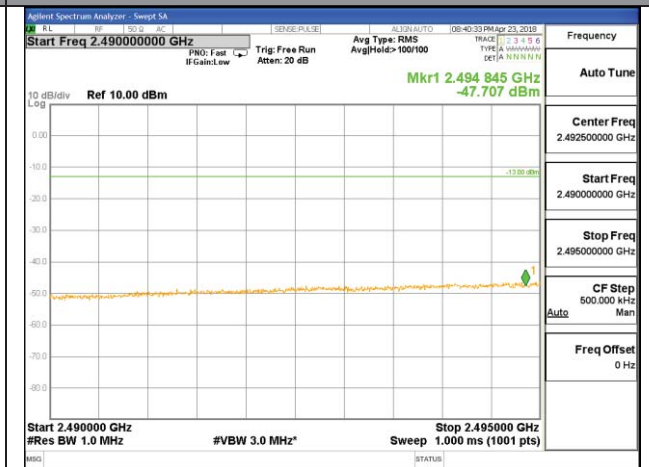

LTE BAND 7

LTE band 7 / 15MHz /16QAM Lowest Band Edge / Full RB

LTE BAND 7

LTE band 7 / 15MHz /16QAM Highest Band Edge / Full RB

LTE band 7

LTE band 7 / 20MHz /QPSK Lowest Band Edge / 1 RB

LTE band 7

LTE band 7 / 20MHz /QPSK Highest Band Edge / 1 RB

LTE band 7

LTE band 7 / 20MHz /QPSK Lowest Band Edge / Full RB

LTE band 7

LTE band 7 / 20MHz / QPSK Highest Band Edge / Full RB

LTE BAND 7

LTE band 7 / 20MHz /16QAM Lowest Band Edge / 1 RB

LTE BAND 7

LTE band 7 / 20MHz / 16QAM Highest Band Edge / 1 RB

LTE BAND 7

LTE band 7 / 20MHz /16QAM Lowest Band Edge / Full RB

LTE BAND 7

LTE band 7 / 20MHz /16QAM Highest Band Edge / Full RB