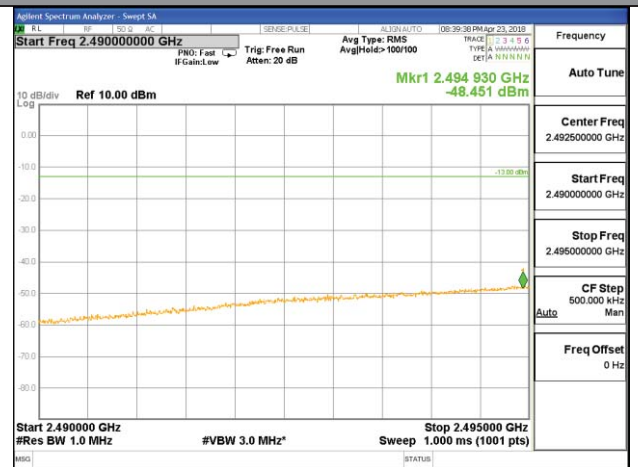

LTE BAND 7

LTE band 7 / 10MHz /16QAM Lowest Band Edge / Full RB

LTE BAND 7

LTE band 7 / 10MHz /16QAM Highest Band Edge / Full RB

LTE band 7

LTE band 7 / 15MHz /QPSK Lowest Band Edge / 1 RB

LTE band 7

LTE band 7 / 15MHz /QPSK Highest Band Edge / 1 RB

LTE band 7

LTE band 7 / 15MHz /QPSK Lowest Band Edge / Full RB

LTE band 7

LTE band 7 / 15MHz /QPSK Highest Band Edge / Full RB

LTE BAND 7

LTE band 7 / 15MHz /16QAM Lowest Band Edge / 1 RB

LTE BAND 7

LTE band 7 / 15MHz /16QAM Highest Band Edge / 1 RB

LTE BAND 7

LTE band 7 / 15MHz /16QAM Lowest Band Edge / Full RB

LTE BAND 7

LTE band 7 / 15MHz /16QAM Highest Band Edge / Full RB

LTE band 7

LTE band 7 / 20MHz /QPSK Lowest Band Edge / 1 RB

LTE band 7

LTE band 7 / 20MHz /QPSK Highest Band Edge / 1 RB