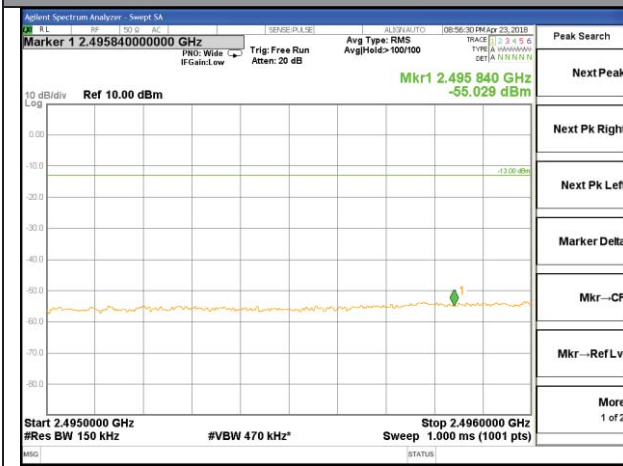

LTE BAND 7

LTE band 7 / 10MHz /16QAM Lowest Band Edge / Full RB

LTE BAND 7

LTE band 7 / 10MHz /16QAM Highest Band Edge / Full RB

LTE band 7

LTE band 7 / 15MHz /QPSK Lowest Band Edge / 1 RB

LTE band 7

LTE band 7 / 15MHz /QPSK Highest Band Edge / 1 RB

LTE band 7

LTE band 7 / 15MHz /QPSK Lowest Band Edge / Full RB

LTE band 7

LTE band 7 / 15MHz /QPSK Highest Band Edge / Full RB

LTE BAND 7

LTE band 7 / 15MHz /16QAM Lowest Band Edge / 1 RB

LTE BAND 7

LTE band 7 / 15MHz /16QAM Highest Band Edge / 1 RB

LTE BAND 7

LTE band 7 / 15MHz /16QAM Lowest Band Edge / Full RB

LTE BAND 7

LTE band 7 / 15MHz /16QAM Highest Band Edge / Full RB

LTE band 7

LTE band 7 / 20MHz /QPSK Lowest Band Edge / 1 RB

LTE band 7

LTE band 7 / 20MHz /QPSK Highest Band Edge / 1 RB