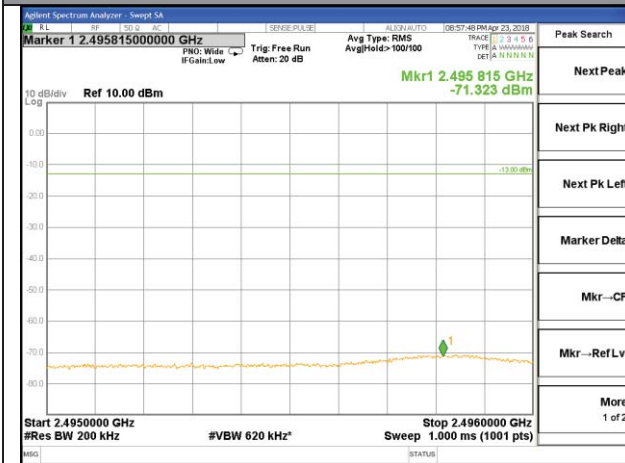

LTE band 7

LTE band 7 / 15MHz /QPSK Lowest Band Edge / Full RB

LTE band 7

LTE band 7 / 15MHz /QPSK Highest Band Edge / Full RB

LTE BAND 7

LTE band 7 / 15MHz /16QAM Lowest Band Edge / 1 RB

LTE BAND 7

LTE band 7 / 15MHz /16QAM Highest Band Edge / 1 RB

LTE BAND 7

LTE band 7 / 15MHz /16QAM Lowest Band Edge / Full RB

LTE BAND 7

LTE band 7 / 15MHz /16QAM Highest Band Edge / Full RB

LTE band 7

LTE band 7 / 20MHz /QPSK Lowest Band Edge / 1 RB

LTE band 7

LTE band 7 / 20MHz /QPSK Highest Band Edge / 1 RB

LTE band 7

LTE band 7 / 20MHz /QPSK Lowest Band Edge / Full RB

LTE band 7

LTE band 7 / 20MHz / QPSK Highest Band Edge / Full RB

LTE BAND 7

LTE band 7 / 20MHz /16QAM Lowest Band Edge / 1 RB

LTE BAND 7

LTE band 7 / 20MHz / 16QAM Highest Band Edge / 1 RB

LTE BAND 7

LTE band 7 / 20MHz /16QAM Lowest Band Edge / Full RB

LTE BAND 7

LTE band 7 / 20MHz /16QAM Highest Band Edge / Full RB