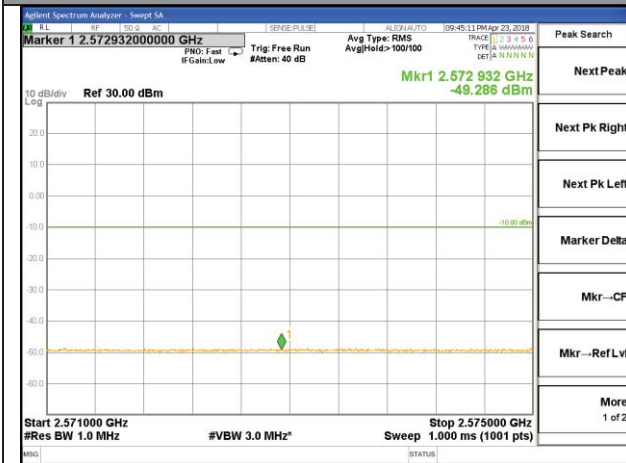

LTE BAND 7

LTE band 7 / 5MHz /16QAM Lowest Band Edge / Full RB

LTE BAND 7

LTE band 7 / 5MHz / 16QAM Highest Band Edge / Full RB

LTE band 7

LTE band 7 / 10MHz /QPSK Lowest Band Edge / 1 RB

LTE band 7

LTE band 7 / 10MHz /QPSK Highest Band Edge / 1 RB

LTE band 7

LTE band 7 / 10MHz /QPSK Lowest Band Edge / Full RB

LTE band 7

LTE band 7 / 10MHz /QPSK Highest Band Edge / Full RB

LTE BAND 7

LTE band 7 / 10MHz /16QAM Lowest Band Edge / 1 RB

LTE BAND 7

LTE band 7 / 10MHz /16QAM    Highest Band Edge / 1 RB

LTE BAND 7

LTE band 7 / 10MHz /16QAM Lowest Band Edge / Full RB

LTE BAND 7

LTE band 7 / 10MHz /16QAM Highest Band Edge / Full RB

LTE band 7

LTE band 7 / 15MHz /QPSK Lowest Band Edge / 1 RB

LTE band 7

LTE band 7 / 15MHz /QPSK Highest Band Edge / 1 RB

LTE band 7

LTE band 7 / 15MHz /QPSK Lowest Band Edge / Full RB

LTE band 7

LTE band 7 / 15MHz /QPSK Highest Band Edge / Full RB

LTE BAND 7

LTE band 7 / 15MHz /16QAM Lowest Band Edge / 1 RB

LTE BAND 7

LTE band 7 / 15MHz /16QAM Highest Band Edge / 1 RB