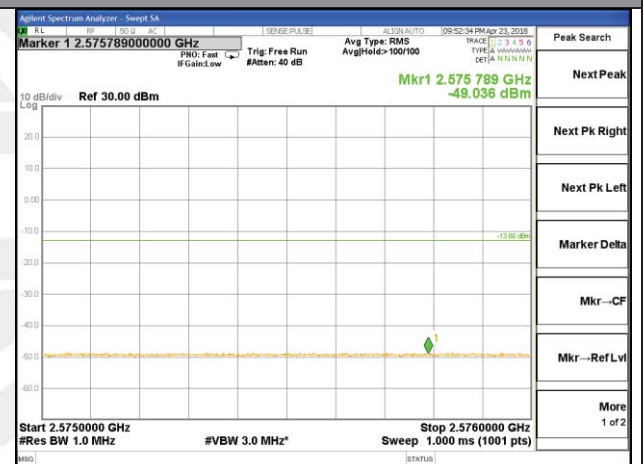

LTE band 7

LTE band 7 / 15MHz /QPSK Lowest Band Edge / Full RB

LTE band 7

LTE band 7 / 15MHz /QPSK Highest Band Edge / Full RB

LTE BAND 7

LTE band 7 / 15MHz /16QAM Lowest Band Edge / 1 RB

LTE BAND 7

LTE band 7 / 15MHz /16QAM Highest Band Edge / 1 RB

LTE BAND 7

LTE band 7 / 15MHz /16QAM Lowest Band Edge / Full RB

LTE BAND 7

LTE band 7 / 15MHz /16QAM Highest Band Edge / Full RB

LTE band 7

LTE band 7 / 20MHz /QPSK Lowest Band Edge / 1 RB

LTE band 7

LTE band 7 / 20MHz /QPSK Highest Band Edge / 1 RB

LTE band 7

LTE band 7 / 20MHz /QPSK Lowest Band Edge / Full RB

LTE band 7

LTE band 7 / 20MHz / QPSK Highest Band Edge / Full RB

LTE BAND 7

LTE band 7 / 20MHz /16QAM Lowest Band Edge / 1 RB

LTE BAND 7

LTE band 7 / 20MHz / 16QAM Highest Band Edge / 1 RB