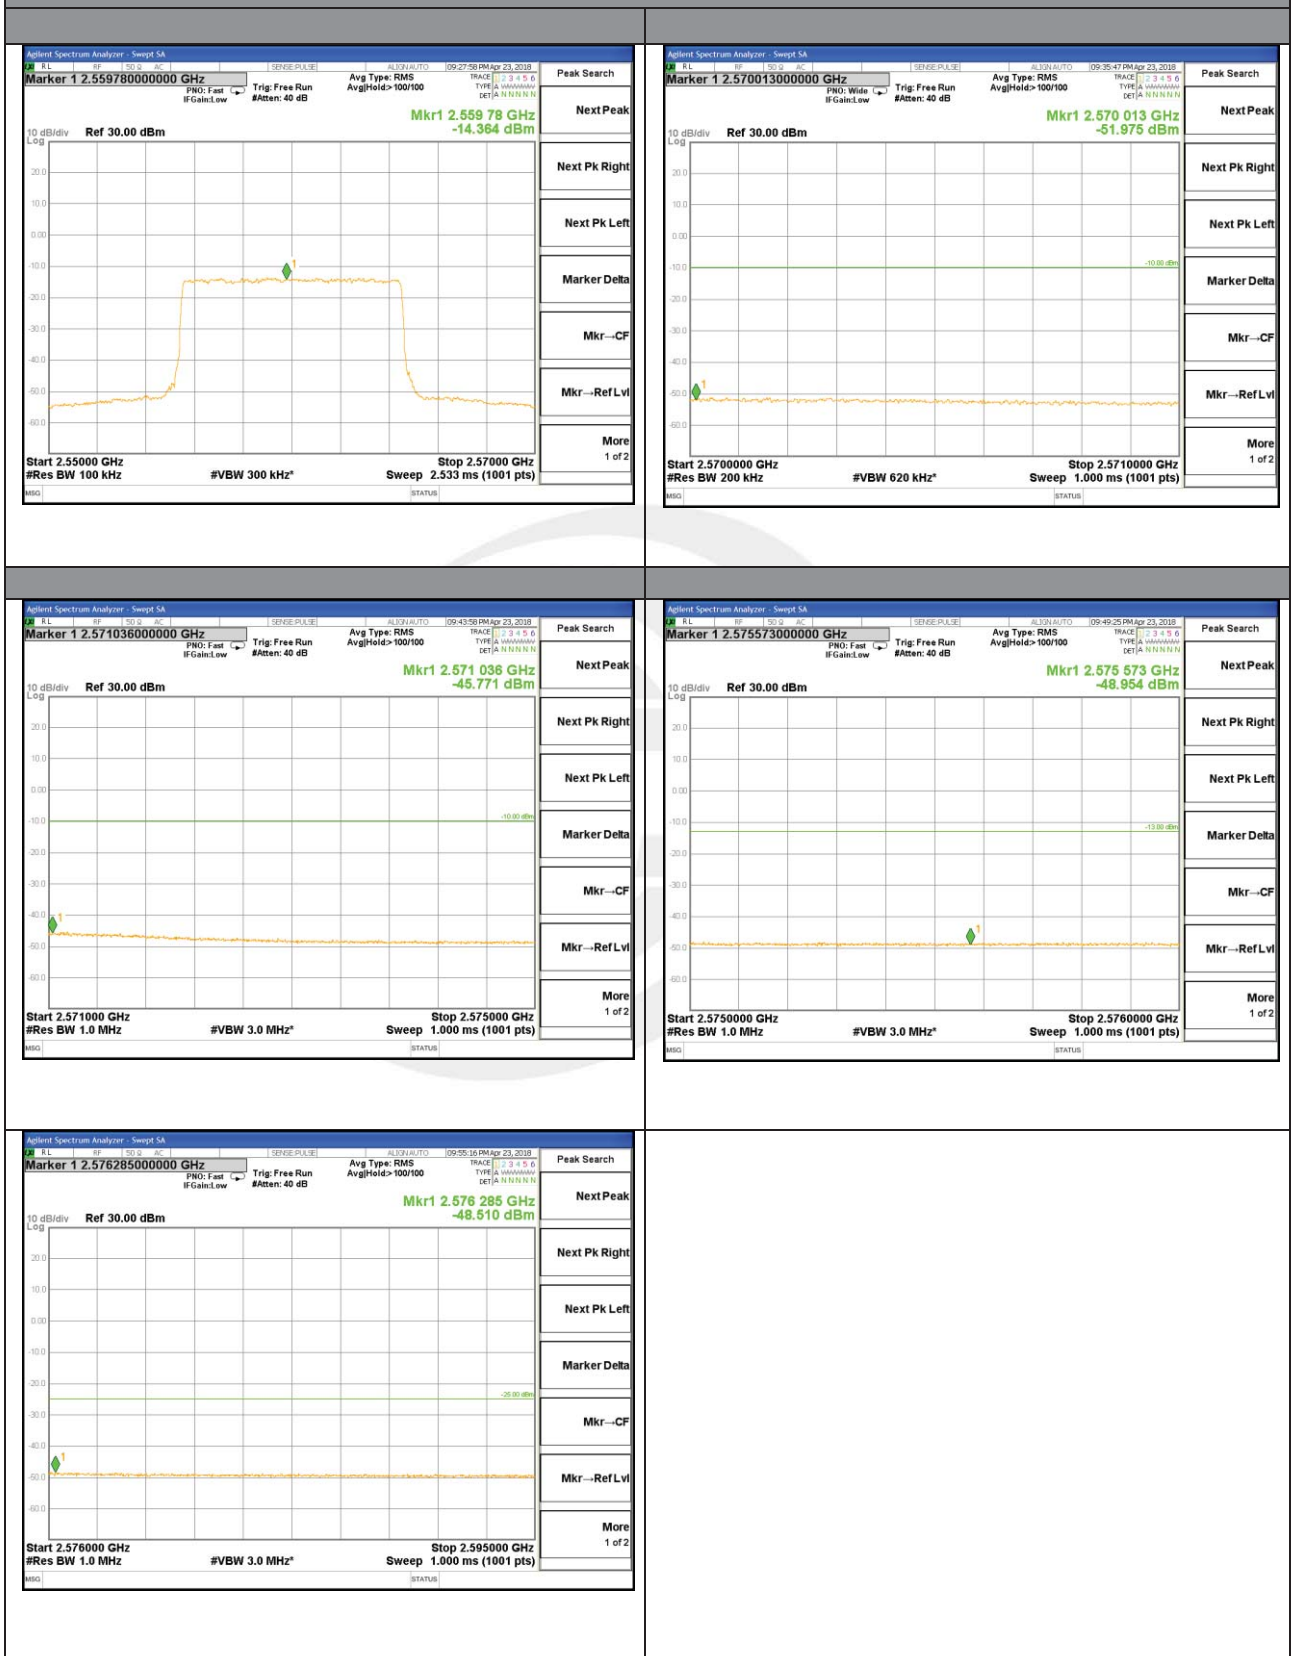

LTE band 7

LTE band 7 / 10MHz /QPSK Lowest Band Edge / Full RB

LTE band 7

LTE band 7 / 10MHz /QPSK Highest Band Edge / Full RB

LTE BAND 7

LTE band 7 / 10MHz /16QAM Lowest Band Edge / 1 RB

LTE BAND 7

LTE band 7 / 10MHz /16QAM    Highest Band Edge / 1 RB

LTE BAND 7

LTE band 7 / 10MHz /16QAM Lowest Band Edge / Full RB

LTE BAND 7

LTE band 7 / 10MHz /16QAM Highest Band Edge / Full RB

LTE band 7

LTE band 7 / 15MHz /QPSK Lowest Band Edge / 1 RB

LTE band 7

LTE band 7 / 15MHz /QPSK Highest Band Edge / 1 RB

LTE band 7

LTE band 7 / 15MHz /QPSK Lowest Band Edge / Full RB

LTE band 7

LTE band 7 / 15MHz /QPSK Highest Band Edge / Full RB

LTE BAND 7

LTE band 7 / 15MHz /16QAM Lowest Band Edge / 1 RB

LTE BAND 7

LTE band 7 / 15MHz /16QAM Highest Band Edge / 1 RB

LTE BAND 7

LTE band 7 / 15MHz /16QAM Lowest Band Edge / Full RB

LTE BAND 7

LTE band 7 / 15MHz /16QAM Highest Band Edge / Full RB

LTE band 7

LTE band 7 / 20MHz /QPSK Lowest Band Edge / 1 RB

LTE band 7

LTE band 7 / 20MHz /QPSK Highest Band Edge / 1 RB