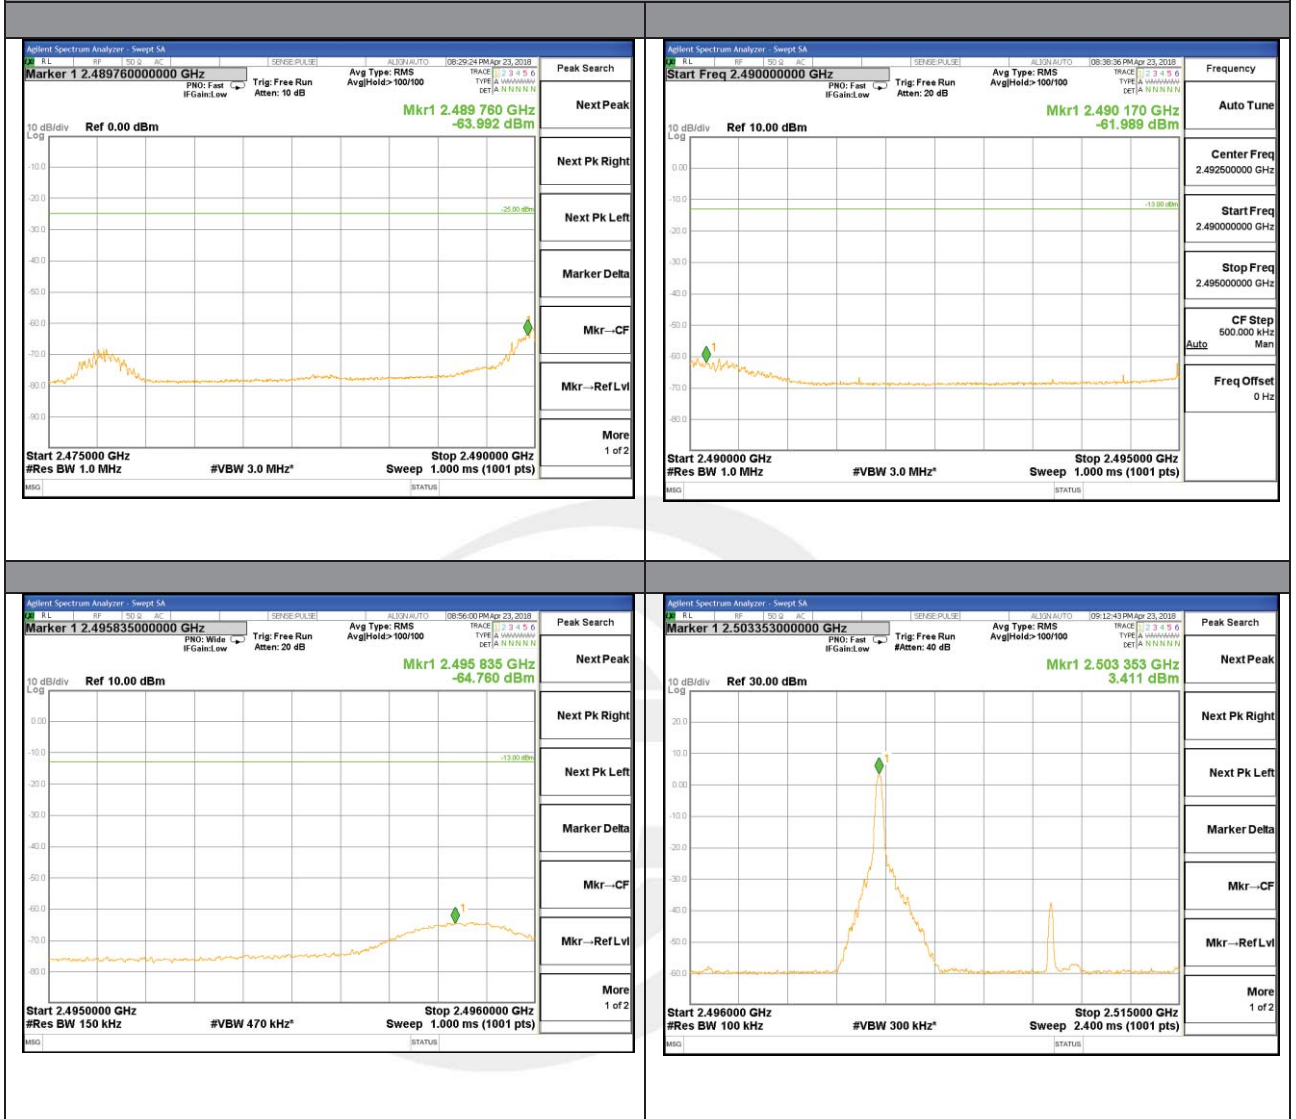

LTE BAND 7

LTE band 7 / 10MHz /16QAM Lowest Band Edge / Full RB

LTE BAND 7

LTE band 7 / 10MHz /16QAM Highest Band Edge / Full RB

LTE band 7

LTE band 7 / 15MHz /QPSK Lowest Band Edge / 1 RB

LTE band 7

LTE band 7 / 15MHz /QPSK Highest Band Edge / 1 RB

LTE band 7

LTE band 7 / 15MHz /QPSK Lowest Band Edge / Full RB

LTE band 7

LTE band 7 / 15MHz /QPSK Highest Band Edge / Full RB

LTE BAND 7

LTE band 7 / 15MHz /16QAM Lowest Band Edge / 1 RB

LTE BAND 7

LTE band 7 / 15MHz /16QAM Highest Band Edge / 1 RB

LTE BAND 7

LTE band 7 / 15MHz /16QAM Lowest Band Edge / Full RB

LTE BAND 7

LTE band 7 / 15MHz /16QAM Highest Band Edge / Full RB

LTE band 7

LTE band 7 / 20MHz /QPSK Lowest Band Edge / 1 RB

LTE band 7

LTE band 7 / 20MHz /QPSK Highest Band Edge / 1 RB

LTE band 7

LTE band 7 / 20MHz /QPSK Lowest Band Edge / Full RB

LTE band 7

LTE band 7 / 20MHz / QPSK Highest Band Edge / Full RB

LTE BAND 7

LTE band 7 / 20MHz /16QAM Lowest Band Edge / 1 RB

LTE BAND 7

LTE band 7 / 20MHz / 16QAM Highest Band Edge / 1 RB