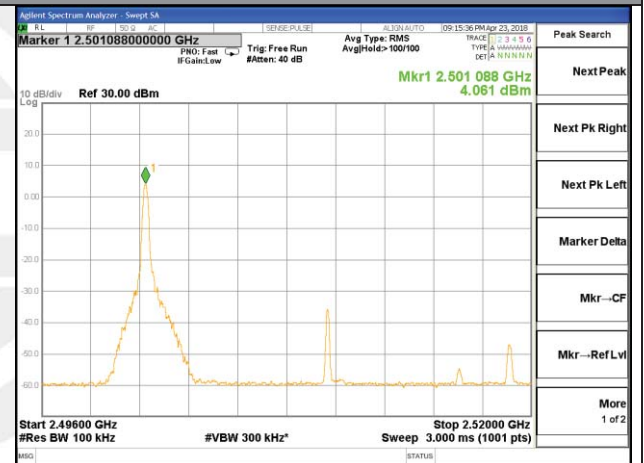

LTE band 7

LTE band 7 / 15MHz /QPSK Lowest Band Edge / Full RB

LTE band 7

LTE band 7 / 15MHz /QPSK Highest Band Edge / Full RB

LTE BAND 7

LTE band 7 / 15MHz /16QAM Lowest Band Edge / 1 RB

LTE BAND 7

LTE band 7 / 15MHz /16QAM Highest Band Edge / 1 RB

LTE BAND 7

LTE band 7 / 15MHz /16QAM Lowest Band Edge / Full RB

LTE BAND 7

LTE band 7 / 15MHz /16QAM Highest Band Edge / Full RB

LTE band 7

LTE band 7 / 20MHz /QPSK Lowest Band Edge / 1 RB

LTE band 7

LTE band 7 / 20MHz /QPSK Highest Band Edge / 1 RB

LTE band 7

LTE band 7 / 20MHz /QPSK Lowest Band Edge / Full RB

LTE band 7

LTE band 7 / 20MHz / QPSK Highest Band Edge / Full RB

LTE BAND 7

LTE band 7 / 20MHz /16QAM Lowest Band Edge / 1 RB

LTE BAND 7

LTE band 7 / 20MHz / 16QAM Highest Band Edge / 1 RB