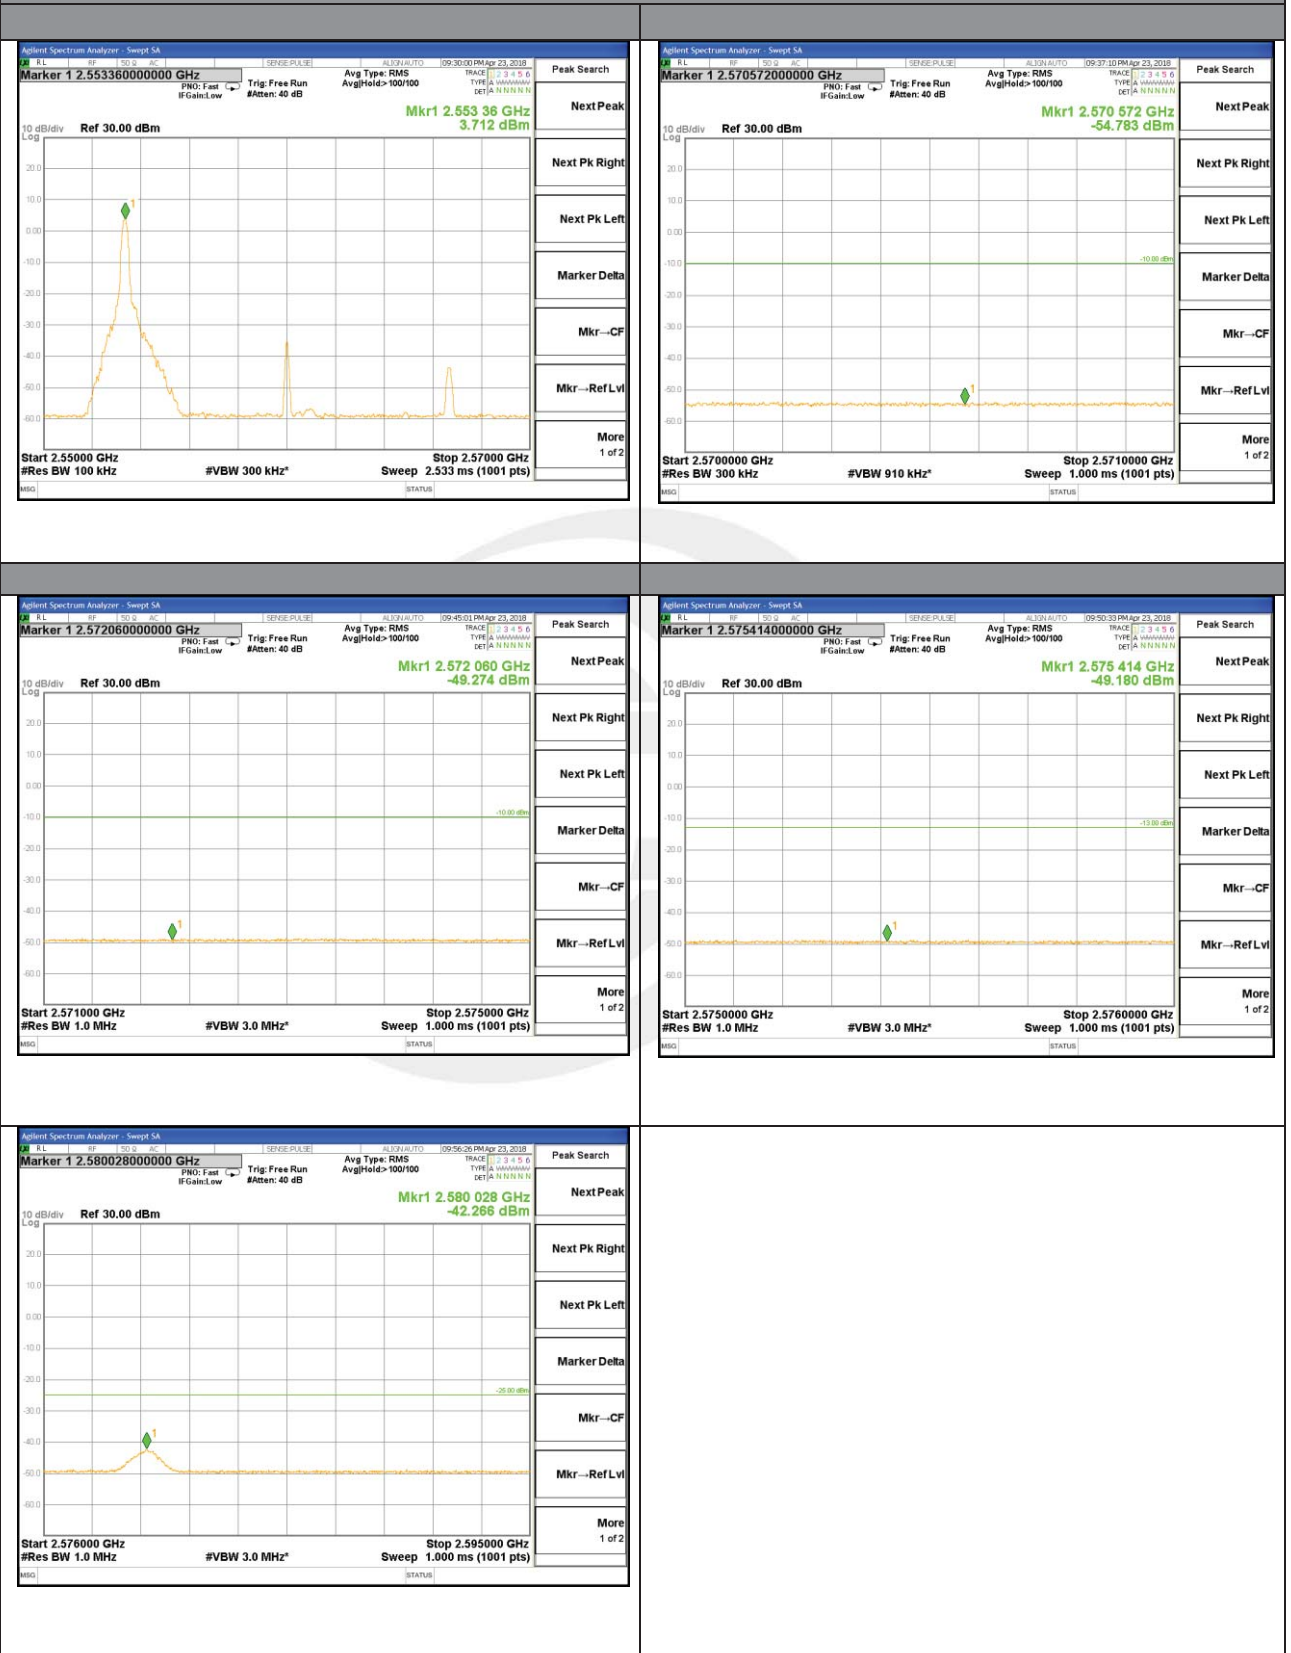

LTE BAND 7

LTE band 7 / 10MHz /16QAM Lowest Band Edge / Full RB

LTE BAND 7

LTE band 7 / 10MHz /16QAM Highest Band Edge / Full RB

LTE band 7

LTE band 7 / 15MHz /QPSK Lowest Band Edge / 1 RB

LTE band 7

LTE band 7 / 15MHz /QPSK Highest Band Edge / 1 RB

LTE band 7

LTE band 7 / 15MHz /QPSK Lowest Band Edge / Full RB

LTE band 7

LTE band 7 / 15MHz /QPSK Highest Band Edge / Full RB

LTE BAND 7

LTE band 7 / 15MHz /16QAM Lowest Band Edge / 1 RB

LTE BAND 7

LTE band 7 / 15MHz /16QAM Highest Band Edge / 1 RB

LTE BAND 7

LTE band 7 / 15MHz /16QAM Lowest Band Edge / Full RB

LTE BAND 7

LTE band 7 / 15MHz /16QAM Highest Band Edge / Full RB

LTE band 7

LTE band 7 / 20MHz /QPSK Lowest Band Edge / 1 RB

LTE band 7

LTE band 7 / 20MHz /QPSK Highest Band Edge / 1 RB

LTE band 7

LTE band 7 / 20MHz /QPSK Lowest Band Edge / Full RB

LTE band 7

LTE band 7 / 20MHz / QPSK Highest Band Edge / Full RB

LTE BAND 7

LTE band 7 / 20MHz /16QAM Lowest Band Edge / 1 RB

LTE BAND 7

LTE band 7 / 20MHz / 16QAM Highest Band Edge / 1 RB