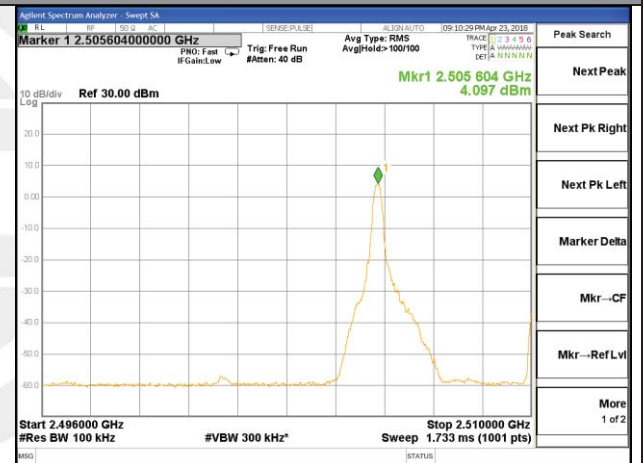

LTE BAND 7

LTE band 7 / 5MHz /16QAM Lowest Band Edge / Full RB

LTE BAND 7

LTE band 7 / 5MHz / 16QAM Highest Band Edge / Full RB

LTE band 7

LTE band 7 / 10MHz /QPSK Lowest Band Edge / 1 RB

LTE band 7

LTE band 7 / 10MHz /QPSK Highest Band Edge / 1 RB

LTE band 7

LTE band 7 / 10MHz /QPSK Lowest Band Edge / Full RB

LTE band 7

LTE band 7 / 10MHz /QPSK Highest Band Edge / Full RB

LTE BAND 7

LTE band 7 / 10MHz /16QAM Lowest Band Edge / 1 RB

LTE BAND 7

LTE band 7 / 10MHz /16QAM    Highest Band Edge / 1 RB

LTE BAND 7

LTE band 7 / 10MHz /16QAM Lowest Band Edge / Full RB

LTE BAND 7

LTE band 7 / 10MHz /16QAM Highest Band Edge / Full RB

LTE band 7

LTE band 7 / 15MHz /QPSK Lowest Band Edge / 1 RB

LTE band 7

LTE band 7 / 15MHz /QPSK Highest Band Edge / 1 RB