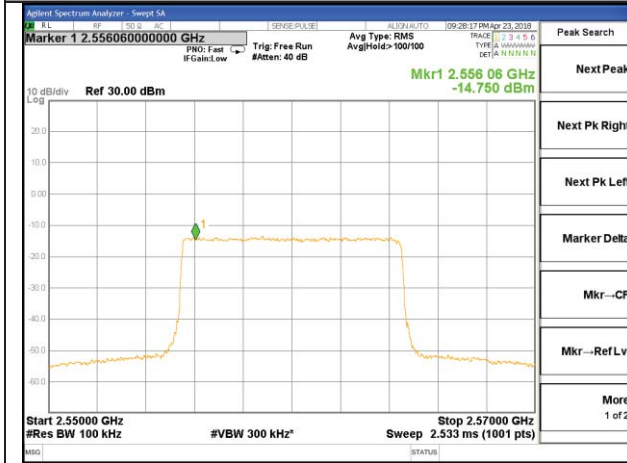

LTE BAND 7

LTE band 7 / 5MHz /16QAM Lowest Band Edge / Full RB

LTE BAND 7

LTE band 7 / 5MHz / 16QAM Highest Band Edge / Full RB

LTE band 7

LTE band 7 / 10MHz /QPSK Lowest Band Edge / 1 RB

LTE band 7

LTE band 7 / 10MHz /QPSK Highest Band Edge / 1 RB

LTE band 7

LTE band 7 / 10MHz /QPSK Lowest Band Edge / Full RB

LTE band 7

LTE band 7 / 10MHz /QPSK Highest Band Edge / Full RB

LTE BAND 7

LTE band 7 / 10MHz /16QAM Lowest Band Edge / 1 RB

LTE BAND 7

LTE band 7 / 10MHz /16QAM    Highest Band Edge / 1 RB

LTE BAND 7

LTE band 7 / 10MHz /16QAM Lowest Band Edge / Full RB

LTE BAND 7

LTE band 7 / 10MHz /16QAM Highest Band Edge / Full RB

LTE band 7

LTE band 7 / 15MHz /QPSK Lowest Band Edge / 1 RB

LTE band 7

LTE band 7 / 15MHz /QPSK Highest Band Edge / 1 RB