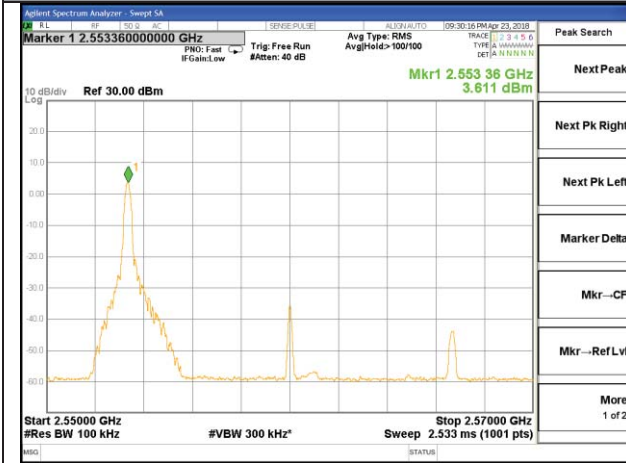

LTE band 7

LTE band 7 / 10MHz /QPSK Lowest Band Edge / Full RB

LTE band 7

LTE band 7 / 10MHz /QPSK Highest Band Edge / Full RB

LTE BAND 7

LTE band 7 / 10MHz /16QAM Lowest Band Edge / 1 RB

LTE BAND 7

LTE band 7 / 10MHz /16QAM    Highest Band Edge / 1 RB

LTE BAND 7

LTE band 7 / 10MHz /16QAM Lowest Band Edge / Full RB

LTE BAND 7

LTE band 7 / 10MHz /16QAM Highest Band Edge / Full RB

LTE band 7

LTE band 7 / 15MHz /QPSK Lowest Band Edge / 1 RB

LTE band 7

LTE band 7 / 15MHz /QPSK Highest Band Edge / 1 RB

LTE band 7

LTE band 7 / 15MHz /QPSK Lowest Band Edge / Full RB

LTE band 7

LTE band 7 / 15MHz /QPSK Highest Band Edge / Full RB

LTE BAND 7

LTE band 7 / 15MHz /16QAM Lowest Band Edge / 1 RB

LTE BAND 7

LTE band 7 / 15MHz /16QAM Highest Band Edge / 1 RB