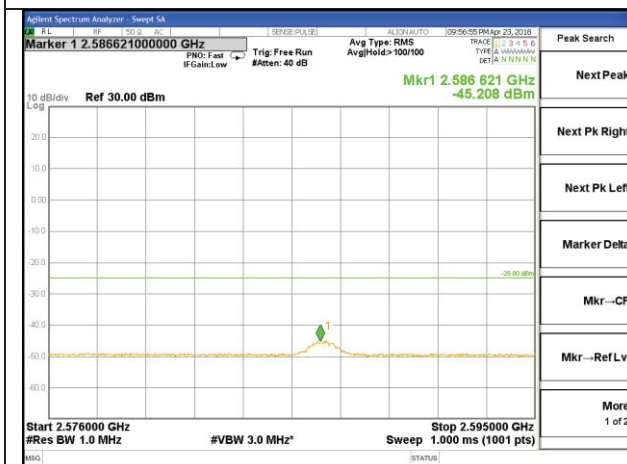

LTE band 7

LTE band 7 / 15MHz /QPSK Lowest Band Edge / Full RB

LTE band 7

LTE band 7 / 15MHz /QPSK Highest Band Edge / Full RB

LTE BAND 7

LTE band 7 / 15MHz /16QAM Lowest Band Edge / 1 RB

LTE BAND 7

LTE band 7 / 15MHz /16QAM Highest Band Edge / 1 RB

LTE BAND 7

LTE band 7 / 15MHz /16QAM Lowest Band Edge / Full RB

LTE BAND 7

LTE band 7 / 15MHz /16QAM Highest Band Edge / Full RB

LTE band 7

LTE band 7 / 20MHz /QPSK Lowest Band Edge / 1 RB

LTE band 7

LTE band 7 / 20MHz /QPSK Highest Band Edge / 1 RB

LTE band 7

LTE band 7 / 20MHz /QPSK Lowest Band Edge / Full RB

LTE band 7

LTE band 7 / 20MHz / QPSK Highest Band Edge / Full RB

LTE BAND 7

LTE band 7 / 20MHz /16QAM Lowest Band Edge / 1 RB

LTE BAND 7

LTE band 7 / 20MHz / 16QAM Highest Band Edge / 1 RB