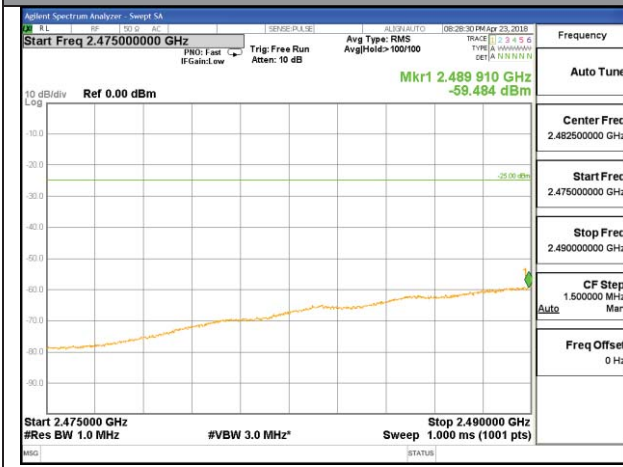

LTE BAND 7

LTE band 7 / 10MHz /16QAM Lowest Band Edge / Full RB

LTE BAND 7

LTE band 7 / 10MHz /16QAM Highest Band Edge / Full RB

LTE band 7

LTE band 7 / 15MHz /QPSK Lowest Band Edge / 1 RB

LTE band 7

LTE band 7 / 15MHz /QPSK Highest Band Edge / 1 RB

LTE band 7

LTE band 7 / 15MHz /QPSK Lowest Band Edge / Full RB

LTE band 7

LTE band 7 / 15MHz /QPSK Highest Band Edge / Full RB

LTE BAND 7

LTE band 7 / 15MHz /16QAM Lowest Band Edge / 1 RB

LTE BAND 7

LTE band 7 / 15MHz /16QAM Highest Band Edge / 1 RB

LTE BAND 7

LTE band 7 / 15MHz /16QAM Lowest Band Edge / Full RB

LTE BAND 7

LTE band 7 / 15MHz /16QAM Highest Band Edge / Full RB

LTE band 7

LTE band 7 / 20MHz /QPSK Lowest Band Edge / 1 RB

LTE band 7

LTE band 7 / 20MHz /QPSK Highest Band Edge / 1 RB