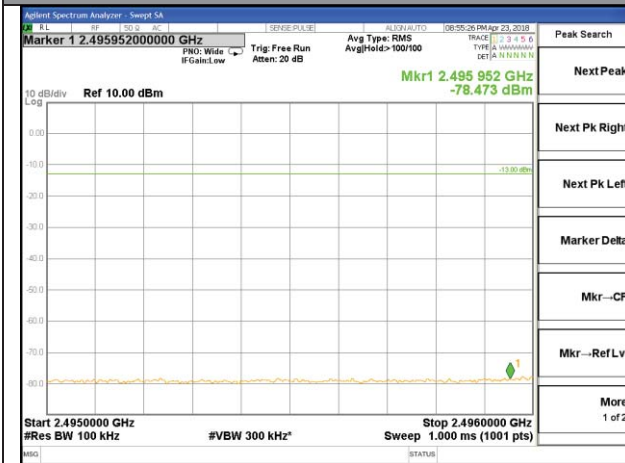

LTE BAND 7

LTE band 7 / 5MHz /16QAM Lowest Band Edge / Full RB

LTE BAND 7

LTE band 7 / 5MHz / 16QAM Highest Band Edge / Full RB

LTE band 7

LTE band 7 / 10MHz /QPSK Lowest Band Edge / 1 RB

LTE band 7

LTE band 7 / 10MHz /QPSK Highest Band Edge / 1 RB

LTE band 7

LTE band 7 / 10MHz /QPSK Lowest Band Edge / Full RB

LTE band 7

LTE band 7 / 10MHz /QPSK Highest Band Edge / Full RB

LTE BAND 7

LTE band 7 / 10MHz /16QAM Lowest Band Edge / 1 RB

LTE BAND 7

LTE band 7 / 10MHz /16QAM    Highest Band Edge / 1 RB

LTE BAND 7

LTE band 7 / 10MHz /16QAM Lowest Band Edge / Full RB

LTE BAND 7

LTE band 7 / 10MHz /16QAM Highest Band Edge / Full RB

LTE band 7

LTE band 7 / 15MHz /QPSK Lowest Band Edge / 1 RB

LTE band 7

LTE band 7 / 15MHz /QPSK Highest Band Edge / 1 RB