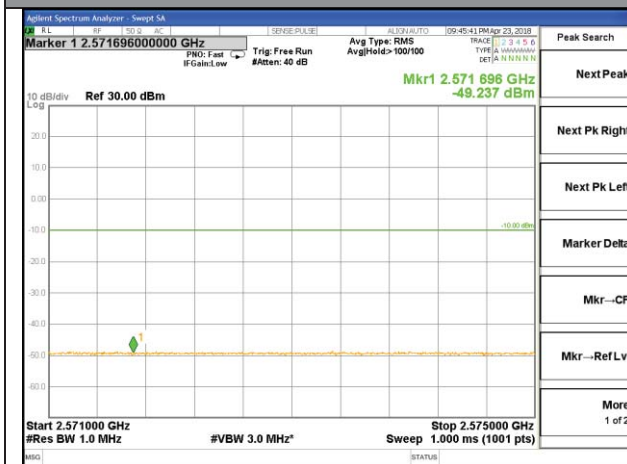

LTE band 7

LTE band 7 / 15MHz /QPSK Lowest Band Edge / Full RB

LTE band 7

LTE band 7 / 15MHz /QPSK Highest Band Edge / Full RB

LTE BAND 7

LTE band 7 / 15MHz /16QAM Lowest Band Edge / 1 RB

LTE BAND 7

LTE band 7 / 15MHz /16QAM Highest Band Edge / 1 RB

LTE BAND 7

LTE band 7 / 15MHz /16QAM Lowest Band Edge / Full RB

LTE BAND 7

LTE band 7 / 15MHz /16QAM Highest Band Edge / Full RB

LTE band 7

LTE band 7 / 20MHz /QPSK Lowest Band Edge / 1 RB

LTE band 7

LTE band 7 / 20MHz /QPSK Highest Band Edge / 1 RB

LTE band 7

LTE band 7 / 20MHz /QPSK Lowest Band Edge / Full RB

LTE band 7

LTE band 7 / 20MHz / QPSK Highest Band Edge / Full RB

LTE BAND 7

LTE band 7 / 20MHz /16QAM Lowest Band Edge / 1 RB

LTE BAND 7

LTE band 7 / 20MHz / 16QAM Highest Band Edge / 1 RB