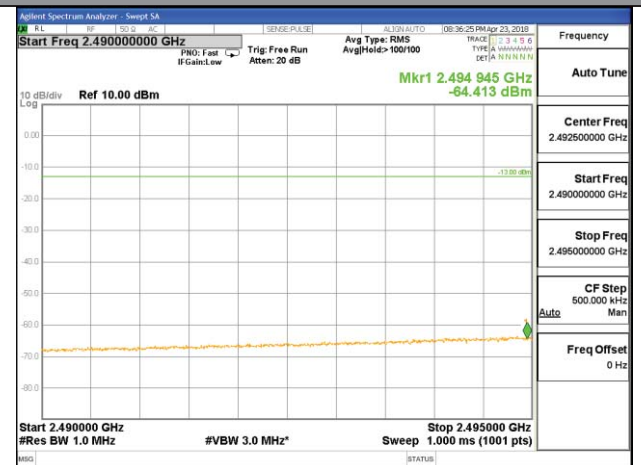

LTE BAND 7

LTE band 7 / 5MHz /16QAM Lowest Band Edge / Full RB

LTE BAND 7

LTE band 7 / 5MHz / 16QAM Highest Band Edge / Full RB

LTE band 7

LTE band 7 / 10MHz /QPSK Lowest Band Edge / 1 RB

LTE band 7

LTE band 7 / 10MHz /QPSK Highest Band Edge / 1 RB

LTE band 7

LTE band 7 / 10MHz /QPSK Lowest Band Edge / Full RB

LTE band 7

LTE band 7 / 10MHz /QPSK Highest Band Edge / Full RB

LTE BAND 7

LTE band 7 / 10MHz /16QAM Lowest Band Edge / 1 RB

LTE BAND 7

LTE band 7 / 10MHz /16QAM    Highest Band Edge / 1 RB

LTE BAND 7

LTE band 7 / 10MHz /16QAM Lowest Band Edge / Full RB

LTE BAND 7

LTE band 7 / 10MHz /16QAM Highest Band Edge / Full RB

LTE band 7

LTE band 7 / 15MHz /QPSK Lowest Band Edge / 1 RB

LTE band 7

LTE band 7 / 15MHz /QPSK Highest Band Edge / 1 RB