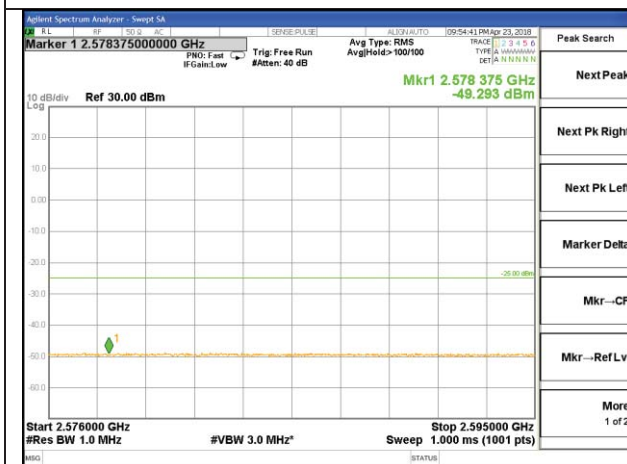

LTE BAND 7

LTE band 7 / 5MHz /16QAM Lowest Band Edge / Full RB

LTE BAND 7

LTE band 7 / 5MHz / 16QAM Highest Band Edge / Full RB

LTE band 7

LTE band 7 / 10MHz /QPSK Lowest Band Edge / 1 RB

LTE band 7

LTE band 7 / 10MHz /QPSK Highest Band Edge / 1 RB

LTE band 7

LTE band 7 / 10MHz /QPSK Lowest Band Edge / Full RB

LTE band 7

LTE band 7 / 10MHz /QPSK Highest Band Edge / Full RB

LTE BAND 7

LTE band 7 / 10MHz /16QAM Lowest Band Edge / 1 RB

LTE BAND 7

LTE band 7 / 10MHz /16QAM    Highest Band Edge / 1 RB

LTE BAND 7

LTE band 7 / 10MHz /16QAM Lowest Band Edge / Full RB

LTE BAND 7

LTE band 7 / 10MHz /16QAM Highest Band Edge / Full RB

LTE band 7

LTE band 7 / 15MHz /QPSK Lowest Band Edge / 1 RB

LTE band 7

LTE band 7 / 15MHz /QPSK Highest Band Edge / 1 RB