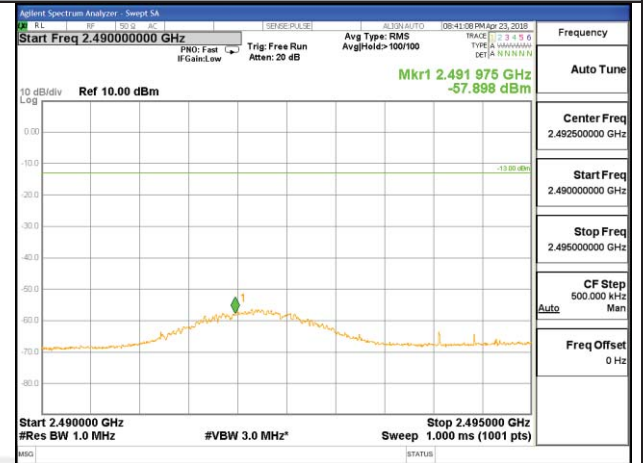

LTE band 7

LTE band 7 / 15MHz /QPSK Lowest Band Edge / Full RB

LTE band 7

LTE band 7 / 15MHz /QPSK Highest Band Edge / Full RB

LTE BAND 7

LTE band 7 / 15MHz /16QAM Lowest Band Edge / 1 RB

LTE BAND 7

LTE band 7 / 15MHz /16QAM Highest Band Edge / 1 RB

LTE BAND 7

LTE band 7 / 15MHz /16QAM Lowest Band Edge / Full RB

LTE BAND 7

LTE band 7 / 15MHz /16QAM Highest Band Edge / Full RB

LTE band 7

LTE band 7 / 20MHz /QPSK Lowest Band Edge / 1 RB

LTE band 7

LTE band 7 / 20MHz /QPSK Highest Band Edge / 1 RB

LTE band 7

LTE band 7 / 20MHz /QPSK Lowest Band Edge / Full RB

LTE band 7

LTE band 7 / 20MHz / QPSK Highest Band Edge / Full RB

LTE BAND 7

LTE band 7 / 20MHz /16QAM Lowest Band Edge / 1 RB

LTE BAND 7

LTE band 7 / 20MHz / 16QAM Highest Band Edge / 1 RB

LTE BAND 7

LTE band 7 / 20MHz /16QAM Lowest Band Edge / Full RB

LTE BAND 7

LTE band 7 / 20MHz /16QAM Highest Band Edge / Full RB