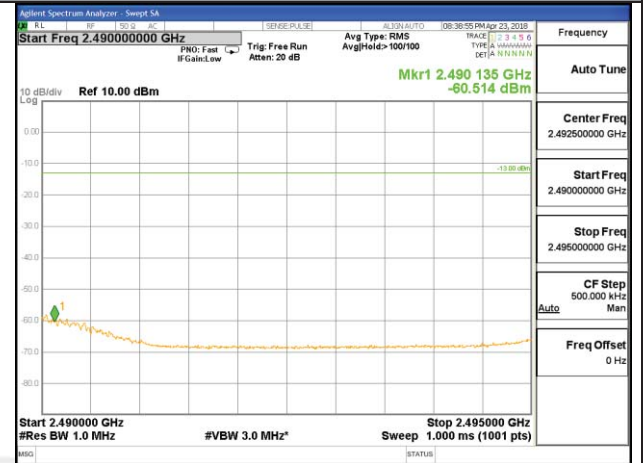

LTE band 7

LTE band 7 / 10MHz /QPSK Lowest Band Edge / Full RB

LTE band 7

LTE band 7 / 10MHz /QPSK Highest Band Edge / Full RB

LTE BAND 7

LTE band 7 / 10MHz /16QAM Lowest Band Edge / 1 RB

LTE BAND 7

LTE band 7 / 10MHz /16QAM    Highest Band Edge / 1 RB

LTE BAND 7

LTE band 7 / 10MHz /16QAM Lowest Band Edge / Full RB

LTE BAND 7

LTE band 7 / 10MHz /16QAM Highest Band Edge / Full RB

LTE band 7

LTE band 7 / 15MHz /QPSK Lowest Band Edge / 1 RB

LTE band 7

LTE band 7 / 15MHz /QPSK Highest Band Edge / 1 RB

LTE band 7

LTE band 7 / 15MHz /QPSK Lowest Band Edge / Full RB

LTE band 7

LTE band 7 / 15MHz /QPSK Highest Band Edge / Full RB

LTE BAND 7

LTE band 7 / 15MHz /16QAM Lowest Band Edge / 1 RB

LTE BAND 7

LTE band 7 / 15MHz /16QAM Highest Band Edge / 1 RB