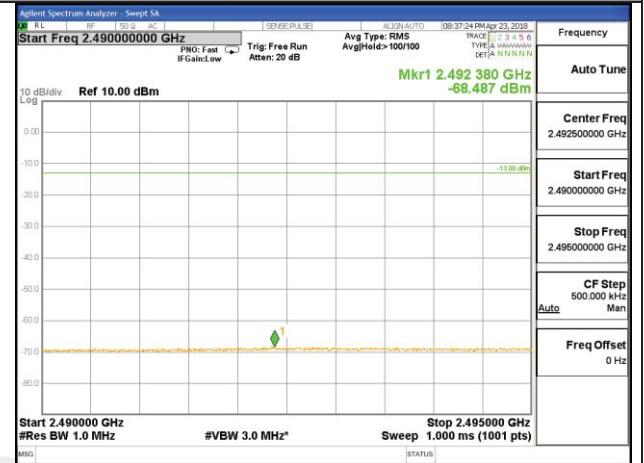

LTE BAND 7

LTE band 7 / 5MHz /16QAM Lowest Band Edge / Full RB

LTE BAND 7

LTE band 7 / 5MHz / 16QAM Highest Band Edge / Full RB

LTE band 7

LTE band 7 / 10MHz /QPSK Lowest Band Edge / 1 RB

LTE band 7

LTE band 7 / 10MHz /QPSK Highest Band Edge / 1 RB

LTE band 7

LTE band 7 / 10MHz /QPSK Lowest Band Edge / Full RB

LTE band 7

LTE band 7 / 10MHz /QPSK Highest Band Edge / Full RB

LTE BAND 7

LTE band 7 / 10MHz /16QAM Lowest Band Edge / 1 RB

LTE BAND 7

LTE band 7 / 10MHz /16QAM    Highest Band Edge / 1 RB

LTE BAND 7

LTE band 7 / 10MHz /16QAM Lowest Band Edge / Full RB

LTE BAND 7

LTE band 7 / 10MHz /16QAM Highest Band Edge / Full RB

LTE band 7

LTE band 7 / 15MHz /QPSK Lowest Band Edge / 1 RB

LTE band 7

LTE band 7 / 15MHz /QPSK Highest Band Edge / 1 RB