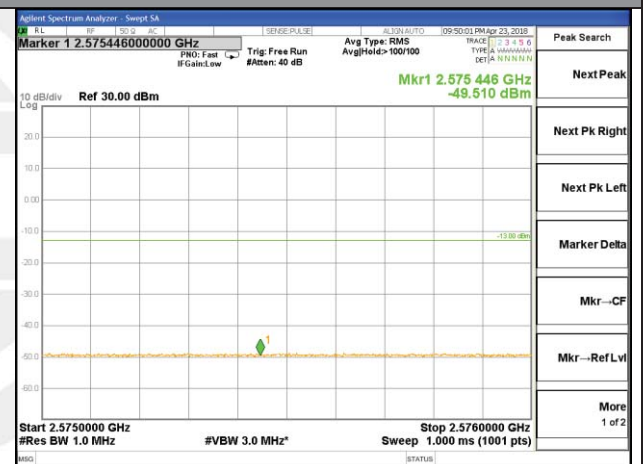

LTE BAND 7

LTE band 7 / 5MHz /16QAM Lowest Band Edge / Full RB

LTE BAND 7

LTE band 7 / 5MHz / 16QAM Highest Band Edge / Full RB

LTE band 7

LTE band 7 / 10MHz /QPSK Lowest Band Edge / 1 RB

LTE band 7

LTE band 7 / 10MHz /QPSK Highest Band Edge / 1 RB

LTE band 7

LTE band 7 / 10MHz /QPSK Lowest Band Edge / Full RB

LTE band 7

LTE band 7 / 10MHz /QPSK Highest Band Edge / Full RB

LTE BAND 7

LTE band 7 / 10MHz /16QAM Lowest Band Edge / 1 RB

LTE BAND 7

LTE band 7 / 10MHz /16QAM    Highest Band Edge / 1 RB

LTE BAND 7

LTE band 7 / 10MHz /16QAM Lowest Band Edge / Full RB

LTE BAND 7

LTE band 7 / 10MHz /16QAM Highest Band Edge / Full RB

LTE band 7

LTE band 7 / 15MHz /QPSK Lowest Band Edge / 1 RB

LTE band 7

LTE band 7 / 15MHz /QPSK Highest Band Edge / 1 RB