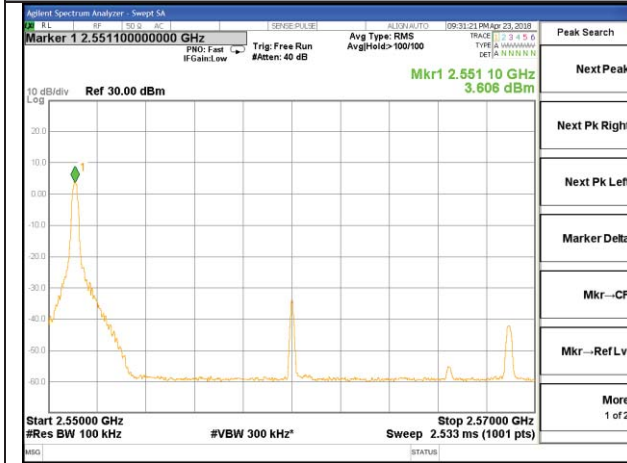

LTE band 7

LTE band 7 / 15MHz /QPSK Lowest Band Edge / Full RB

LTE band 7

LTE band 7 / 15MHz /QPSK Highest Band Edge / Full RB

LTE BAND 7

LTE band 7 / 15MHz /16QAM Lowest Band Edge / 1 RB

LTE BAND 7

LTE band 7 / 15MHz /16QAM Highest Band Edge / 1 RB

LTE BAND 7

LTE band 7 / 15MHz /16QAM Lowest Band Edge / Full RB

LTE BAND 7

LTE band 7 / 15MHz /16QAM Highest Band Edge / Full RB

LTE band 7

LTE band 7 / 20MHz /QPSK Lowest Band Edge / 1 RB

LTE band 7

LTE band 7 / 20MHz /QPSK Highest Band Edge / 1 RB

LTE band 7

LTE band 7 / 20MHz /QPSK Lowest Band Edge / Full RB

LTE band 7

LTE band 7 / 20MHz / QPSK Highest Band Edge / Full RB

LTE BAND 7

LTE band 7 / 20MHz /16QAM Lowest Band Edge / 1 RB

LTE BAND 7

LTE band 7 / 20MHz / 16QAM Highest Band Edge / 1 RB