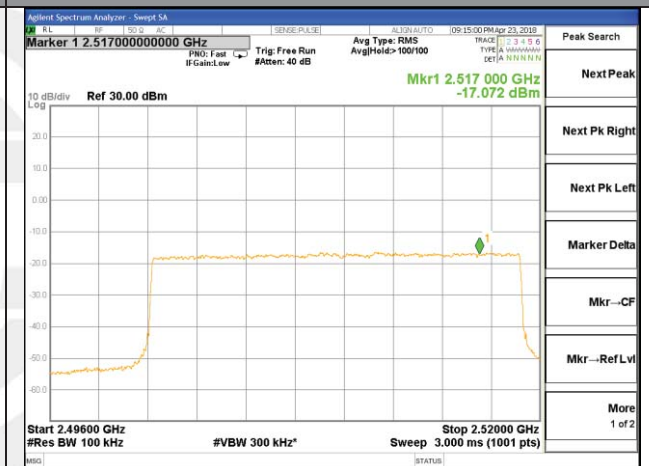

LTE BAND 7

LTE band 7 / 15MHz /16QAM Lowest Band Edge / Full RB

LTE BAND 7

LTE band 7 / 15MHz /16QAM Highest Band Edge / Full RB

LTE band 7

LTE band 7 / 20MHz /QPSK Lowest Band Edge / 1 RB

LTE band 7

LTE band 7 / 20MHz /QPSK Highest Band Edge / 1 RB

LTE band 7

LTE band 7 / 20MHz /QPSK Lowest Band Edge / Full RB

LTE band 7

LTE band 7 / 20MHz / QPSK Highest Band Edge / Full RB

LTE BAND 7

LTE band 7 / 20MHz /16QAM Lowest Band Edge / 1 RB

LTE BAND 7

LTE band 7 / 20MHz / 16QAM Highest Band Edge / 1 RB

LTE BAND 7

LTE band 7 / 20MHz /16QAM Lowest Band Edge / Full RB

LTE BAND 7

LTE band 7 / 20MHz /16QAM Highest Band Edge / Full RB