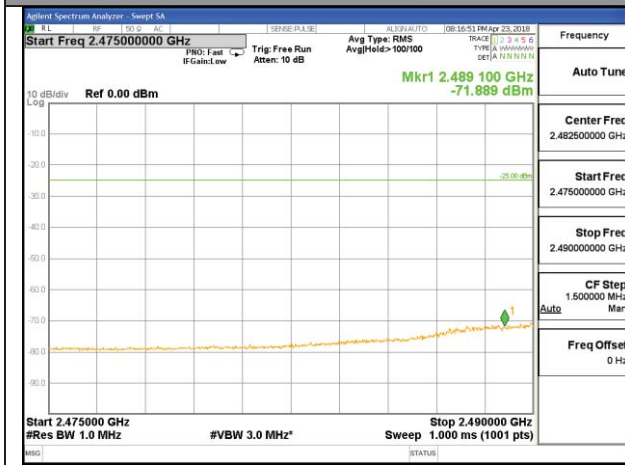

LTE BAND 7

LTE band 7 / 5MHz /16QAM Lowest Band Edge / Full RB

LTE BAND 7

LTE band 7 / 5MHz / 16QAM Highest Band Edge / Full RB

LTE band 7

LTE band 7 / 10MHz /QPSK Lowest Band Edge / 1 RB

LTE band 7

LTE band 7 / 10MHz /QPSK Highest Band Edge / 1 RB

LTE band 7

LTE band 7 / 10MHz /QPSK Lowest Band Edge / Full RB

LTE band 7

LTE band 7 / 10MHz /QPSK Highest Band Edge / Full RB

LTE BAND 7

LTE band 7 / 10MHz /16QAM Lowest Band Edge / 1 RB

LTE BAND 7

LTE band 7 / 10MHz /16QAM    Highest Band Edge / 1 RB

LTE BAND 7

LTE band 7 / 10MHz /16QAM Lowest Band Edge / Full RB

LTE BAND 7

LTE band 7 / 10MHz /16QAM Highest Band Edge / Full RB

LTE band 7

LTE band 7 / 15MHz /QPSK Lowest Band Edge / 1 RB

LTE band 7

LTE band 7 / 15MHz /QPSK Highest Band Edge / 1 RB