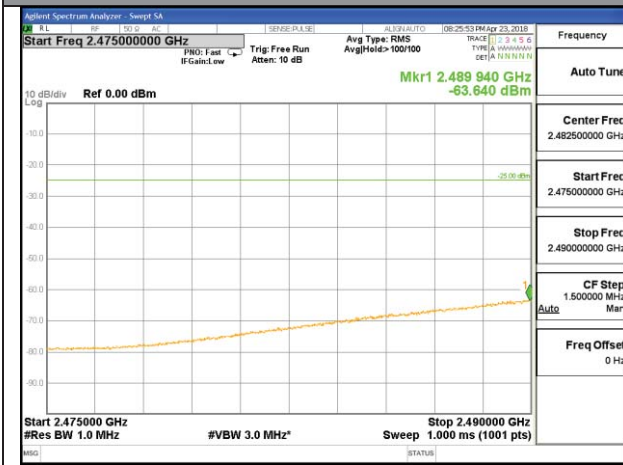

LTE BAND 7

LTE band 7 / 5MHz /16QAM Lowest Band Edge / Full RB

LTE BAND 7

LTE band 7 / 5MHz / 16QAM Highest Band Edge / Full RB

LTE band 7

LTE band 7 / 10MHz /QPSK Lowest Band Edge / 1 RB

LTE band 7

LTE band 7 / 10MHz /QPSK Highest Band Edge / 1 RB

LTE band 7

LTE band 7 / 10MHz /QPSK Lowest Band Edge / Full RB

LTE band 7

LTE band 7 / 10MHz /QPSK Highest Band Edge / Full RB

LTE BAND 7

LTE band 7 / 10MHz /16QAM Lowest Band Edge / 1 RB

LTE BAND 7

LTE band 7 / 10MHz /16QAM    Highest Band Edge / 1 RB

LTE BAND 7

LTE band 7 / 10MHz /16QAM Lowest Band Edge / Full RB

LTE BAND 7

LTE band 7 / 10MHz /16QAM Highest Band Edge / Full RB

LTE band 7

LTE band 7 / 15MHz /QPSK Lowest Band Edge / 1 RB

LTE band 7

LTE band 7 / 15MHz /QPSK Highest Band Edge / 1 RB