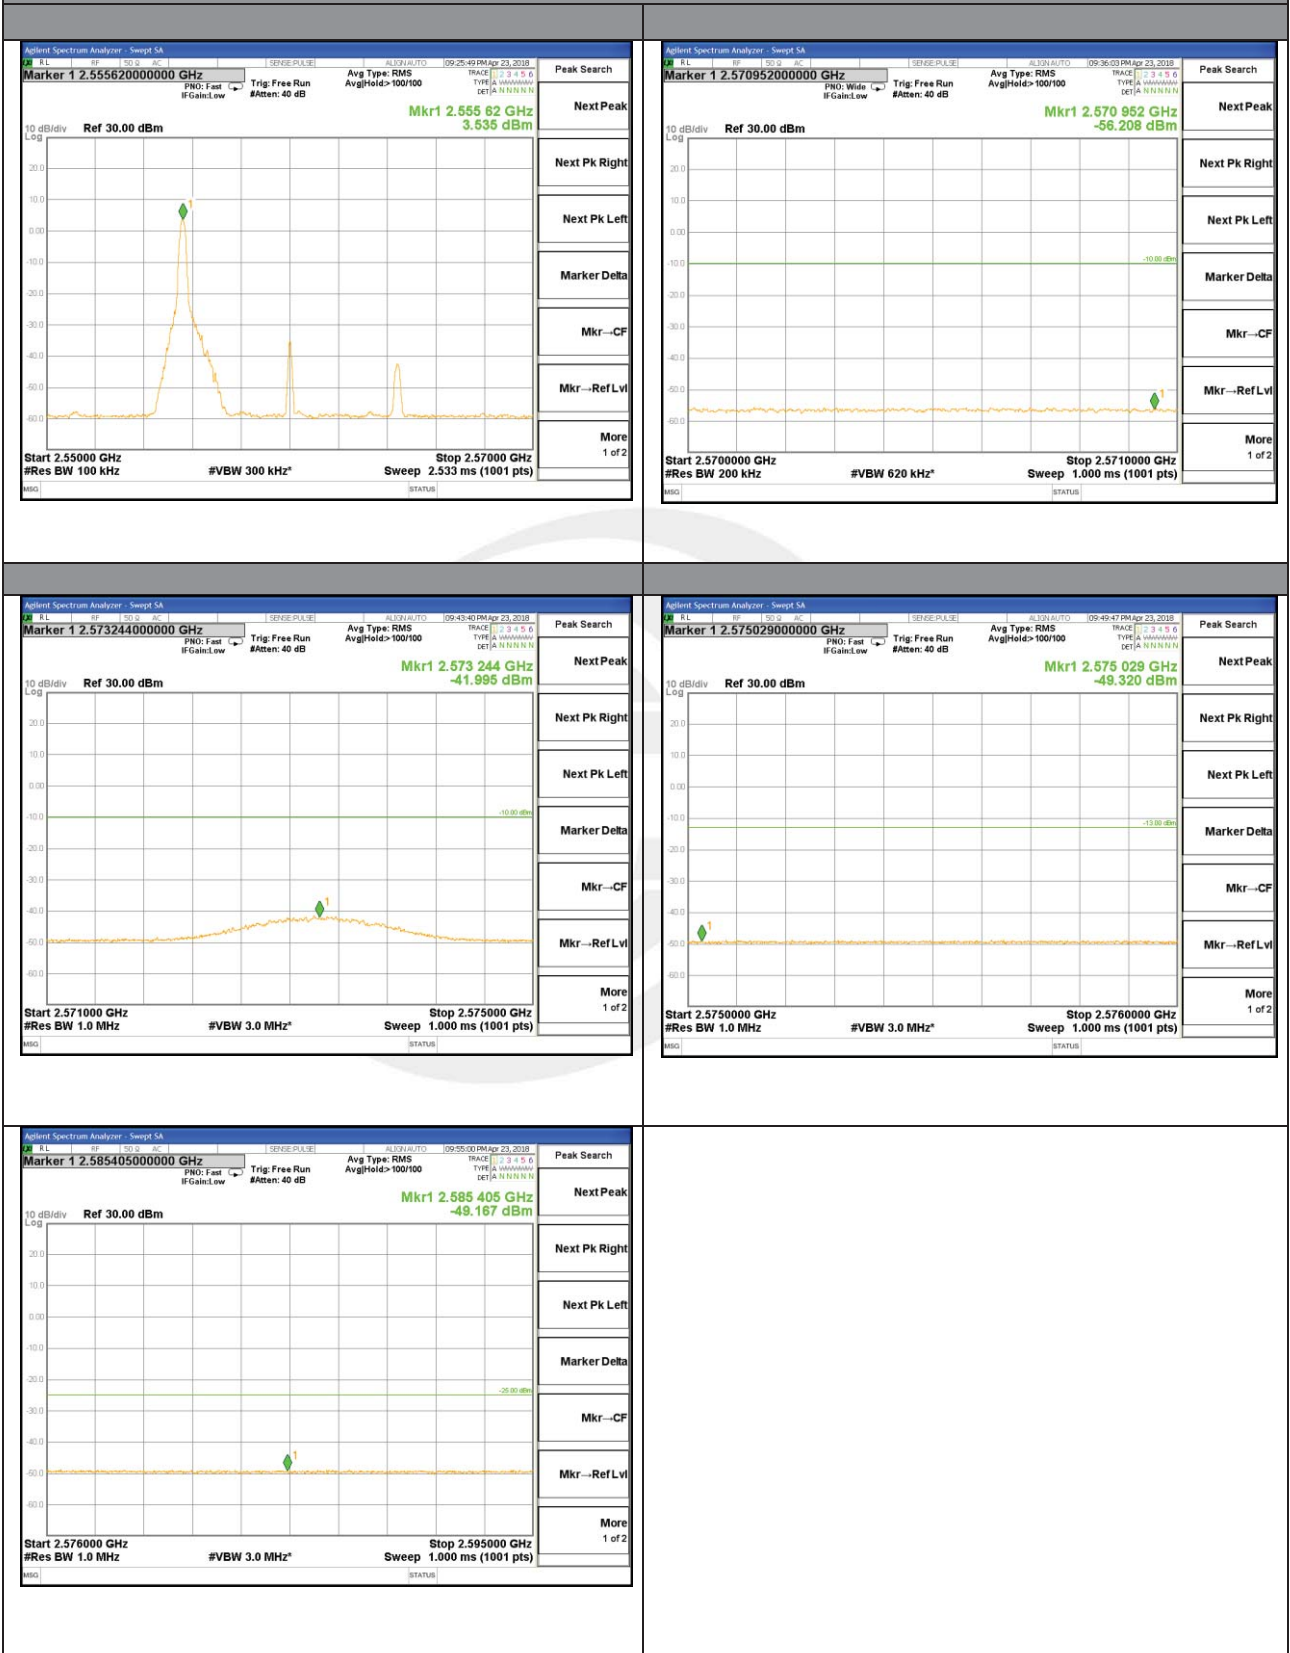

LTE BAND 7

LTE band 7 / 5MHz /16QAM Lowest Band Edge / Full RB

LTE BAND 7

LTE band 7 / 5MHz / 16QAM Highest Band Edge / Full RB

LTE band 7

LTE band 7 / 10MHz /QPSK Lowest Band Edge / 1 RB

LTE band 7

LTE band 7 / 10MHz /QPSK Highest Band Edge / 1 RB

LTE band 7

LTE band 7 / 10MHz /QPSK Lowest Band Edge / Full RB

LTE band 7

LTE band 7 / 10MHz /QPSK Highest Band Edge / Full RB

LTE BAND 7

LTE band 7 / 10MHz /16QAM Lowest Band Edge / 1 RB

LTE BAND 7

LTE band 7 / 10MHz /16QAM    Highest Band Edge / 1 RB

LTE BAND 7

LTE band 7 / 10MHz /16QAM Lowest Band Edge / Full RB

LTE BAND 7

LTE band 7 / 10MHz /16QAM Highest Band Edge / Full RB

LTE band 7

LTE band 7 / 15MHz /QPSK Lowest Band Edge / 1 RB

LTE band 7

LTE band 7 / 15MHz /QPSK Highest Band Edge / 1 RB

LTE band 7

LTE band 7 / 15MHz /QPSK Lowest Band Edge / Full RB

LTE band 7

LTE band 7 / 15MHz /QPSK Highest Band Edge / Full RB

LTE BAND 7

LTE band 7 / 15MHz /16QAM Lowest Band Edge / 1 RB

LTE BAND 7

LTE band 7 / 15MHz /16QAM Highest Band Edge / 1 RB