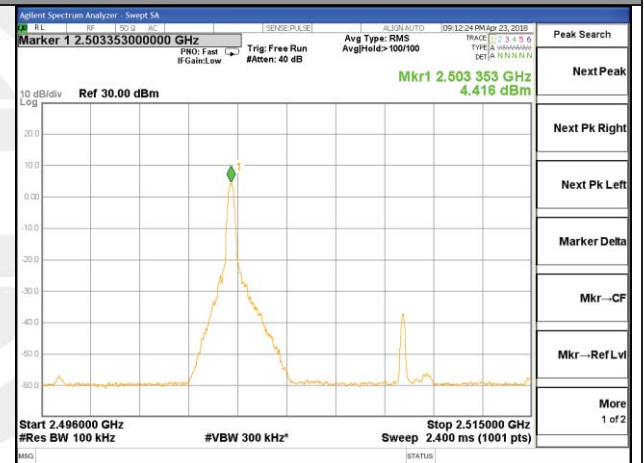

LTE band 7

LTE band 7 / 10MHz /QPSK Lowest Band Edge / Full RB

LTE band 7

LTE band 7 / 10MHz /QPSK Highest Band Edge / Full RB

LTE BAND 7

LTE band 7 / 10MHz /16QAM Lowest Band Edge / 1 RB

LTE BAND 7

LTE band 7 / 10MHz /16QAM    Highest Band Edge / 1 RB

LTE BAND 7

LTE band 7 / 10MHz /16QAM Lowest Band Edge / Full RB

LTE BAND 7

LTE band 7 / 10MHz /16QAM Highest Band Edge / Full RB

LTE band 7

LTE band 7 / 15MHz /QPSK Lowest Band Edge / 1 RB

LTE band 7

LTE band 7 / 15MHz /QPSK Highest Band Edge / 1 RB

LTE band 7

LTE band 7 / 15MHz /QPSK Lowest Band Edge / Full RB

LTE band 7

LTE band 7 / 15MHz /QPSK Highest Band Edge / Full RB

LTE BAND 7

LTE band 7 / 15MHz /16QAM Lowest Band Edge / 1 RB

LTE BAND 7

LTE band 7 / 15MHz /16QAM Highest Band Edge / 1 RB