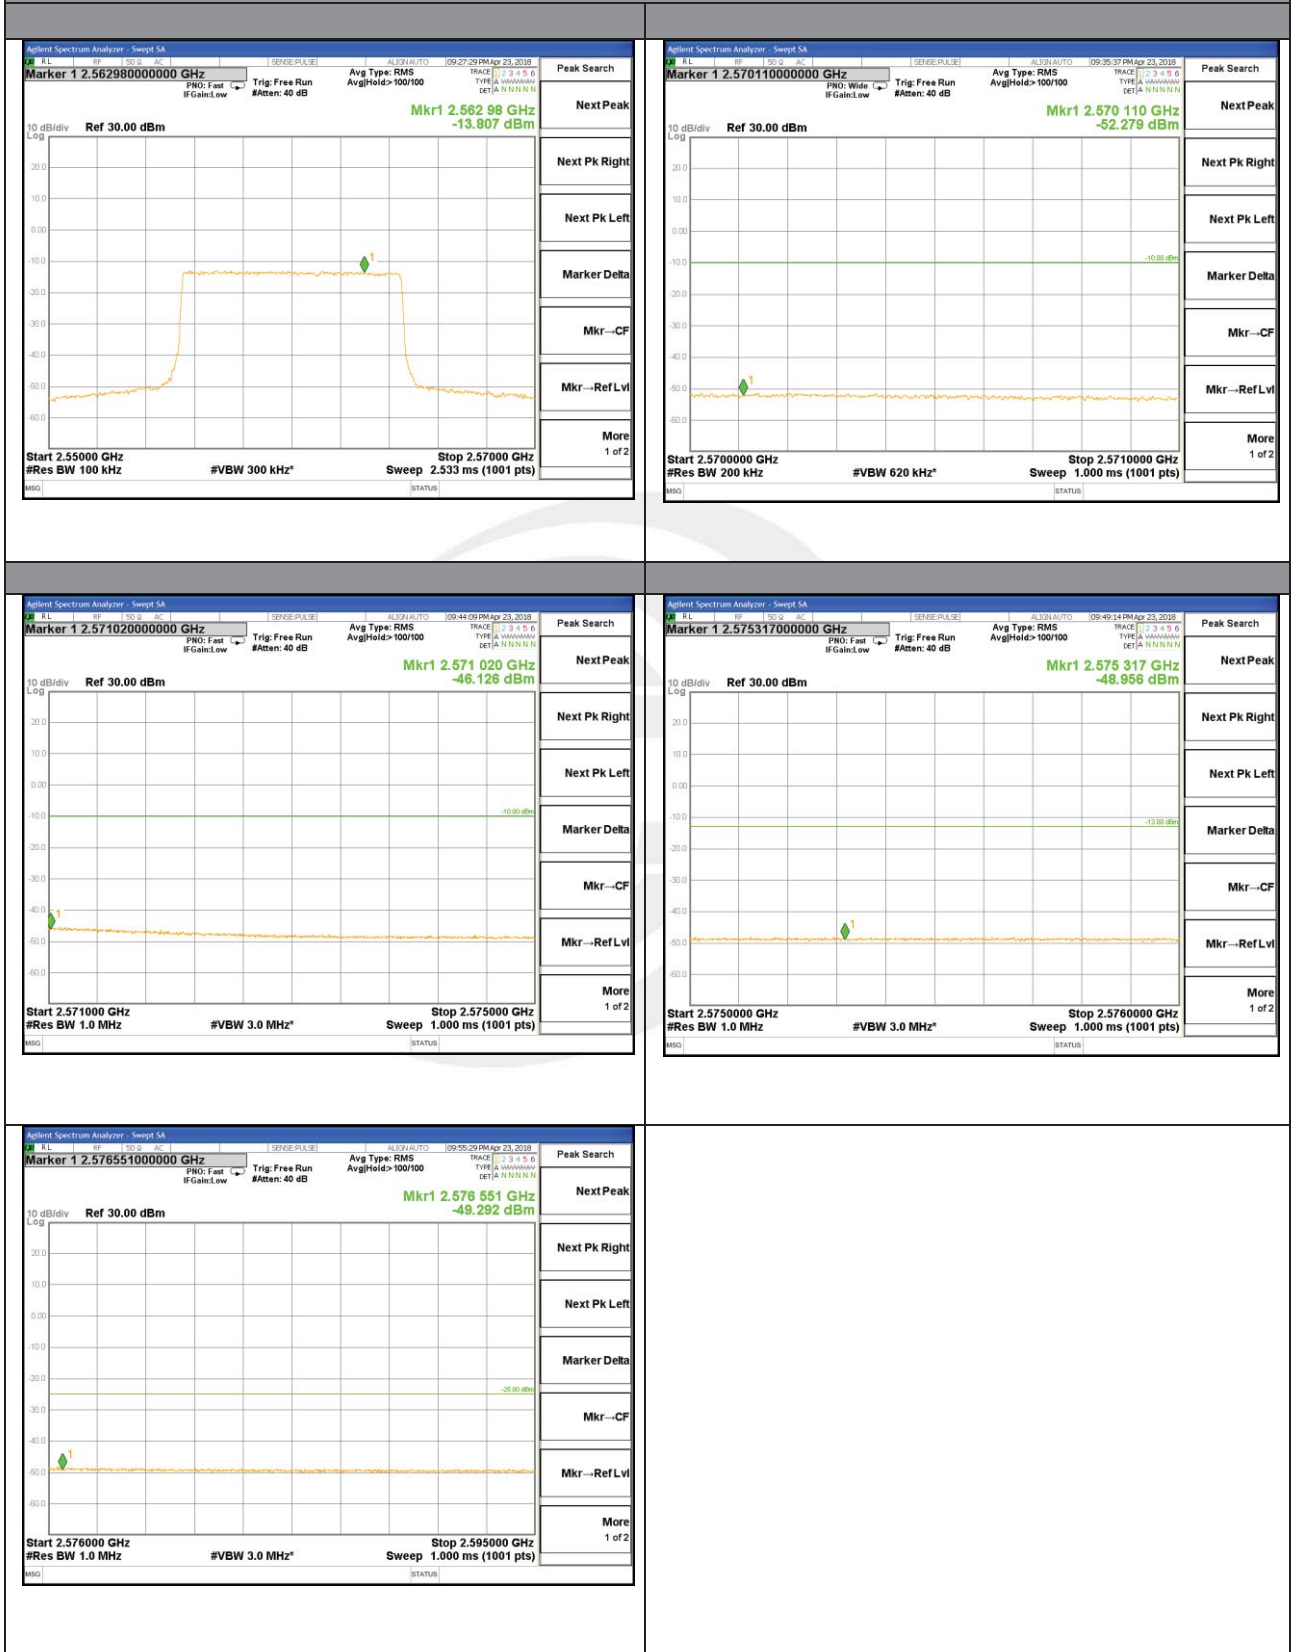

LTE BAND 7

LTE band 7 / 5MHz /16QAM Lowest Band Edge / Full RB

LTE BAND 7

LTE band 7 / 5MHz / 16QAM Highest Band Edge / Full RB

LTE band 7

LTE band 7 / 10MHz /QPSK Lowest Band Edge / 1 RB

LTE band 7

LTE band 7 / 10MHz /QPSK Highest Band Edge / 1 RB

LTE band 7

LTE band 7 / 10MHz /QPSK Lowest Band Edge / Full RB

LTE band 7

LTE band 7 / 10MHz /QPSK Highest Band Edge / Full RB

LTE BAND 7

LTE band 7 / 10MHz /16QAM Lowest Band Edge / 1 RB

LTE BAND 7

LTE band 7 / 10MHz /16QAM    Highest Band Edge / 1 RB

LTE BAND 7

LTE band 7 / 10MHz /16QAM Lowest Band Edge / Full RB

LTE BAND 7

LTE band 7 / 10MHz /16QAM Highest Band Edge / Full RB

LTE band 7

LTE band 7 / 15MHz /QPSK Lowest Band Edge / 1 RB

LTE band 7

LTE band 7 / 15MHz /QPSK Highest Band Edge / 1 RB

LTE band 7

LTE band 7 / 15MHz /QPSK Lowest Band Edge / Full RB

LTE band 7

LTE band 7 / 15MHz /QPSK Highest Band Edge / Full RB

LTE BAND 7

LTE band 7 / 15MHz /16QAM Lowest Band Edge / 1 RB

LTE BAND 7

LTE band 7 / 15MHz /16QAM Highest Band Edge / 1 RB