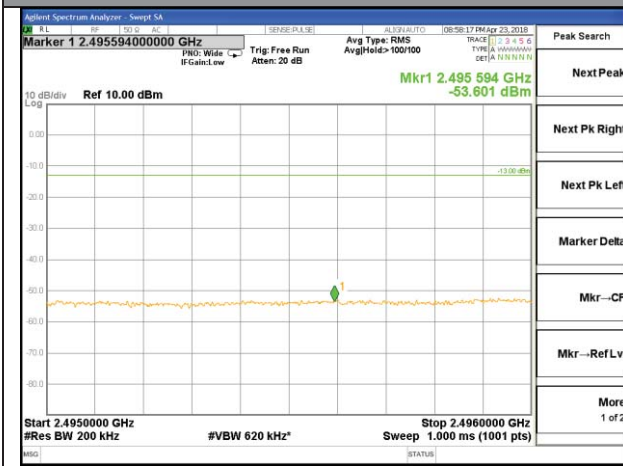

LTE BAND 7

LTE band 7 / 15MHz /16QAM Lowest Band Edge / Full RB

LTE BAND 7

LTE band 7 / 15MHz /16QAM Highest Band Edge / Full RB

LTE band 7

LTE band 7 / 20MHz /QPSK Lowest Band Edge / 1 RB

LTE band 7

LTE band 7 / 20MHz /QPSK Highest Band Edge / 1 RB

LTE band 7

LTE band 7 / 20MHz /QPSK Lowest Band Edge / Full RB

LTE band 7

LTE band 7 / 20MHz / QPSK Highest Band Edge / Full RB

LTE BAND 7

LTE band 7 / 20MHz /16QAM Lowest Band Edge / 1 RB

LTE BAND 7

LTE band 7 / 20MHz / 16QAM Highest Band Edge / 1 RB

LTE BAND 7

LTE band 7 / 20MHz /16QAM Lowest Band Edge / Full RB

LTE BAND 7

LTE band 7 / 20MHz /16QAM Highest Band Edge / Full RB