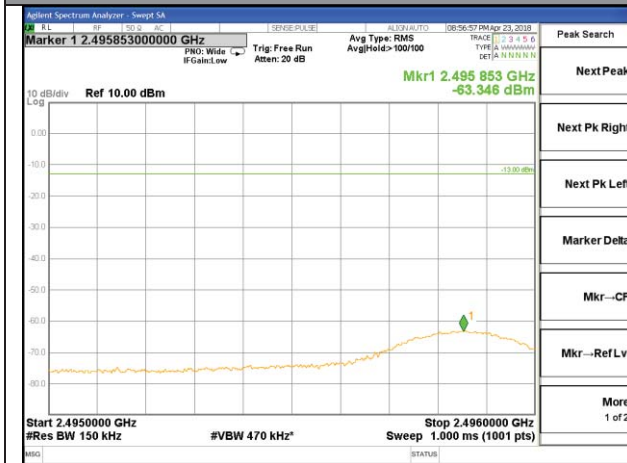

LTE band 7

LTE band 7 / 10MHz /QPSK Lowest Band Edge / Full RB

LTE band 7

LTE band 7 / 10MHz /QPSK Highest Band Edge / Full RB

LTE BAND 7

LTE band 7 / 10MHz /16QAM Lowest Band Edge / 1 RB

LTE BAND 7

LTE band 7 / 10MHz /16QAM    Highest Band Edge / 1 RB

LTE BAND 7

LTE band 7 / 10MHz /16QAM Lowest Band Edge / Full RB

LTE BAND 7

LTE band 7 / 10MHz /16QAM Highest Band Edge / Full RB

LTE band 7

LTE band 7 / 15MHz /QPSK Lowest Band Edge / 1 RB

LTE band 7

LTE band 7 / 15MHz /QPSK Highest Band Edge / 1 RB

LTE band 7

LTE band 7 / 15MHz /QPSK Lowest Band Edge / Full RB

LTE band 7

LTE band 7 / 15MHz /QPSK Highest Band Edge / Full RB

LTE BAND 7

LTE band 7 / 15MHz /16QAM Lowest Band Edge / 1 RB

LTE BAND 7

LTE band 7 / 15MHz /16QAM Highest Band Edge / 1 RB

LTE BAND 7

LTE band 7 / 15MHz /16QAM Lowest Band Edge / Full RB

LTE BAND 7

LTE band 7 / 15MHz /16QAM Highest Band Edge / Full RB

LTE band 7

LTE band 7 / 20MHz /QPSK Lowest Band Edge / 1 RB

LTE band 7

LTE band 7 / 20MHz /QPSK Highest Band Edge / 1 RB