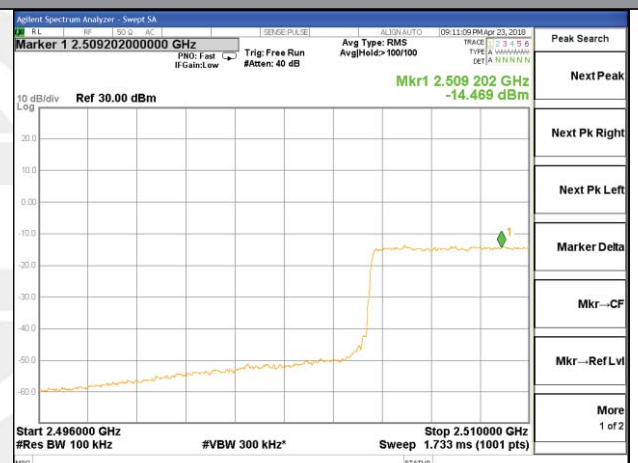

LTE BAND 7

LTE band 7 / 5MHz /16QAM Lowest Band Edge / Full RB

LTE BAND 7

LTE band 7 / 5MHz / 16QAM Highest Band Edge / Full RB

LTE band 7

LTE band 7 / 10MHz /QPSK Lowest Band Edge / 1 RB

LTE band 7

LTE band 7 / 10MHz /QPSK Highest Band Edge / 1 RB

LTE band 7

LTE band 7 / 10MHz /QPSK Lowest Band Edge / Full RB

LTE band 7

LTE band 7 / 10MHz /QPSK Highest Band Edge / Full RB

LTE BAND 7

LTE band 7 / 10MHz /16QAM Lowest Band Edge / 1 RB

LTE BAND 7

LTE band 7 / 10MHz /16QAM    Highest Band Edge / 1 RB

LTE BAND 7

LTE band 7 / 10MHz /16QAM Lowest Band Edge / Full RB

LTE BAND 7

LTE band 7 / 10MHz /16QAM Highest Band Edge / Full RB

LTE band 7

LTE band 7 / 15MHz /QPSK Lowest Band Edge / 1 RB

LTE band 7

LTE band 7 / 15MHz /QPSK Highest Band Edge / 1 RB

LTE band 7

LTE band 7 / 15MHz /QPSK Lowest Band Edge / Full RB

LTE band 7

LTE band 7 / 15MHz /QPSK Highest Band Edge / Full RB

LTE BAND 7

LTE band 7 / 15MHz /16QAM Lowest Band Edge / 1 RB

LTE BAND 7

LTE band 7 / 15MHz /16QAM Highest Band Edge / 1 RB