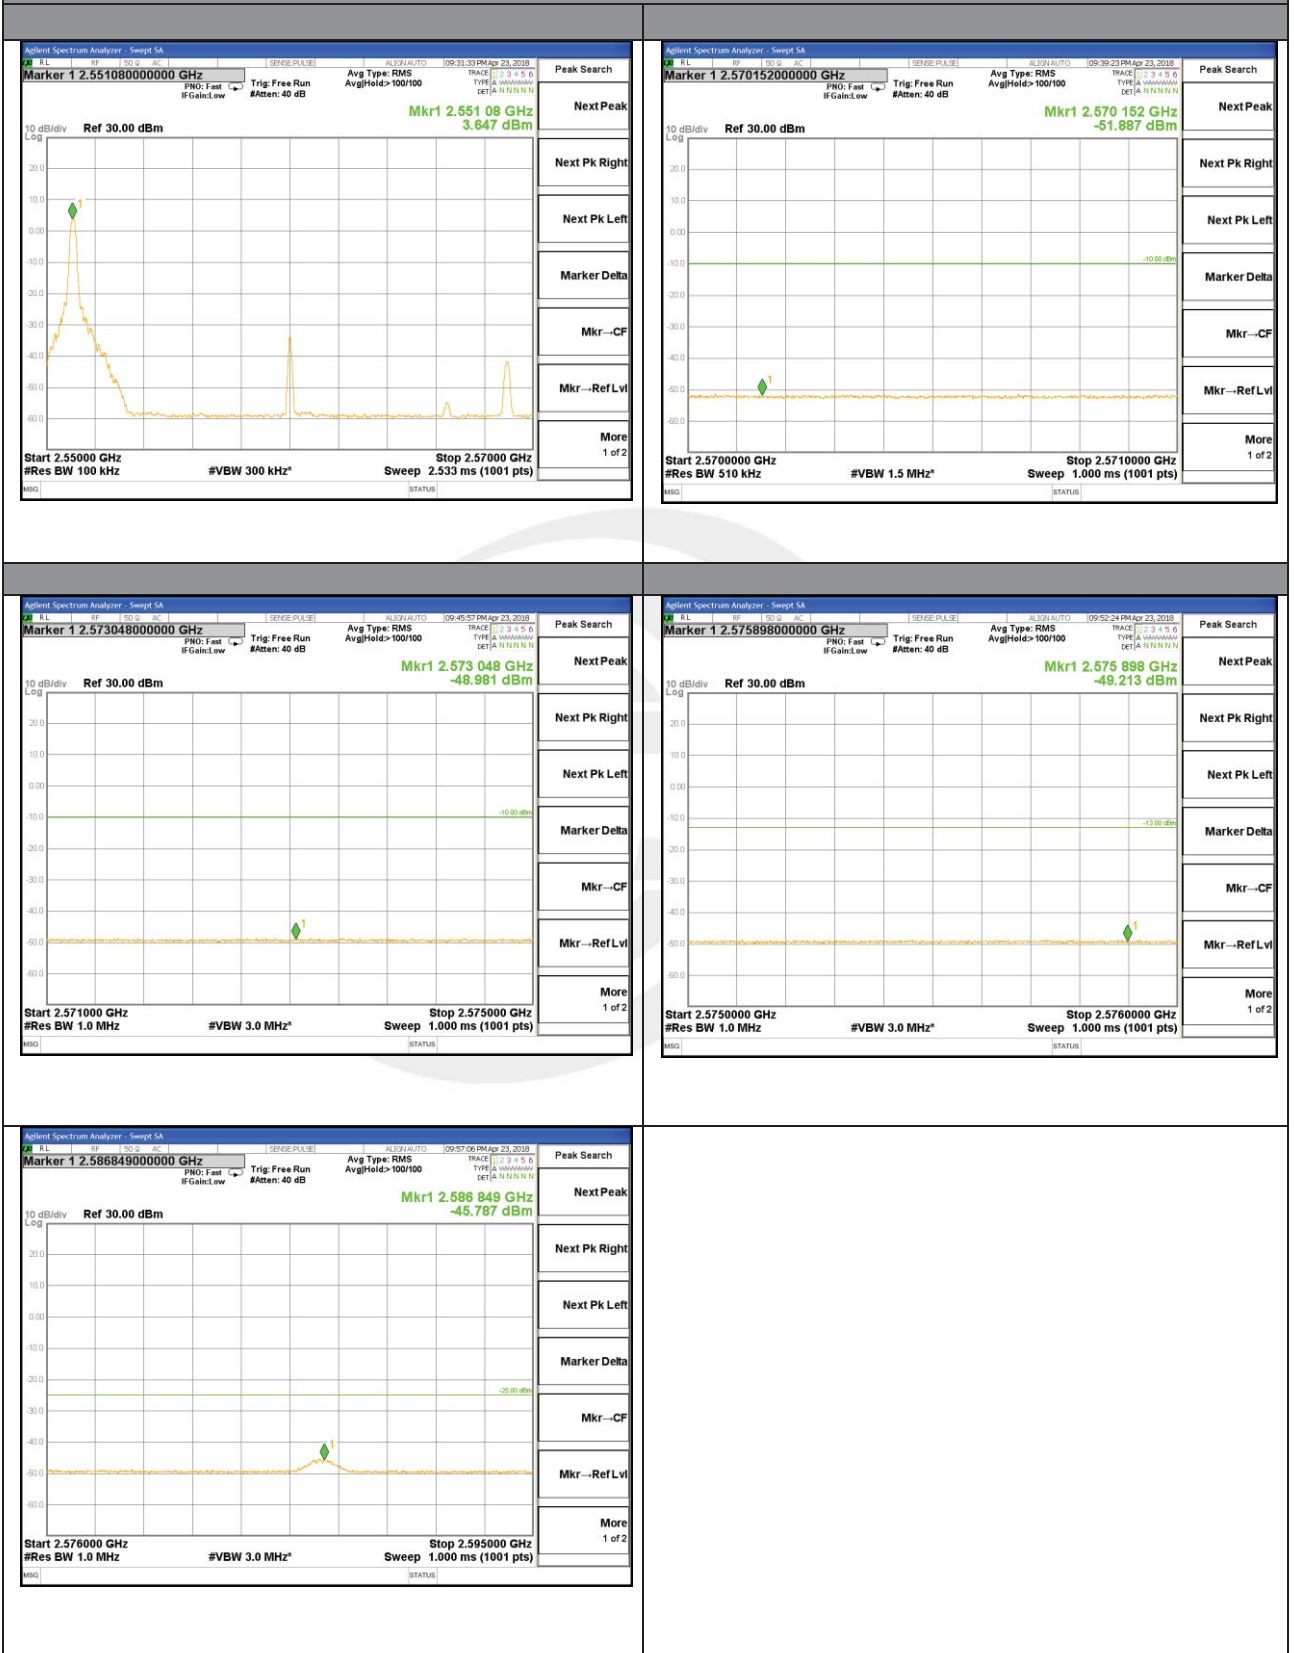

LTE band 7

LTE band 7 / 15MHz /QPSK Lowest Band Edge / Full RB

LTE band 7

LTE band 7 / 15MHz /QPSK Highest Band Edge / Full RB

LTE BAND 7

LTE band 7 / 15MHz /16QAM Lowest Band Edge / 1 RB

LTE BAND 7

LTE band 7 / 15MHz /16QAM Highest Band Edge / 1 RB

LTE BAND 7

LTE band 7 / 15MHz /16QAM Lowest Band Edge / Full RB

LTE BAND 7

LTE band 7 / 15MHz /16QAM Highest Band Edge / Full RB

LTE band 7

LTE band 7 / 20MHz /QPSK Lowest Band Edge / 1 RB

LTE band 7

LTE band 7 / 20MHz /QPSK Highest Band Edge / 1 RB

LTE band 7

LTE band 7 / 20MHz /QPSK Lowest Band Edge / Full RB

LTE band 7

LTE band 7 / 20MHz / QPSK Highest Band Edge / Full RB

LTE BAND 7

LTE band 7 / 20MHz /16QAM Lowest Band Edge / 1 RB

LTE BAND 7

LTE band 7 / 20MHz / 16QAM Highest Band Edge / 1 RB

LTE BAND 7

LTE band 7 / 20MHz /16QAM Lowest Band Edge / Full RB

LTE BAND 7

LTE band 7 / 20MHz /16QAM Highest Band Edge / Full RB