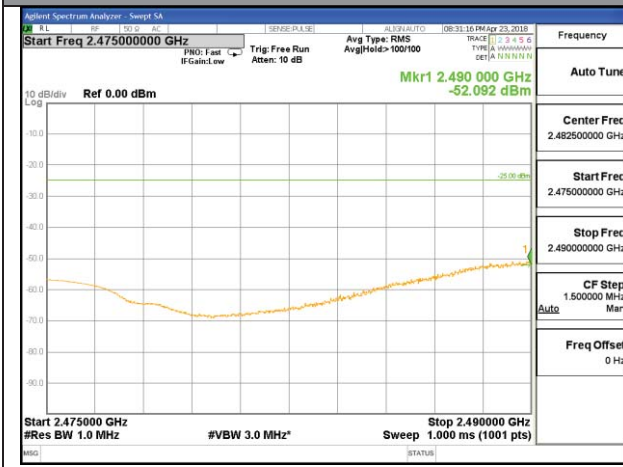

LTE BAND 7

LTE band 7 / 15MHz /16QAM Lowest Band Edge / Full RB

LTE BAND 7

LTE band 7 / 15MHz /16QAM Highest Band Edge / Full RB

LTE band 7

LTE band 7 / 20MHz /QPSK Lowest Band Edge / 1 RB

LTE band 7

LTE band 7 / 20MHz /QPSK Highest Band Edge / 1 RB

LTE band 7

LTE band 7 / 20MHz /QPSK Lowest Band Edge / Full RB

LTE band 7

LTE band 7 / 20MHz / QPSK Highest Band Edge / Full RB

LTE BAND 7

LTE band 7 / 20MHz /16QAM Lowest Band Edge / 1 RB

LTE BAND 7

LTE band 7 / 20MHz / 16QAM Highest Band Edge / 1 RB

LTE BAND 7

LTE band 7 / 20MHz /16QAM Lowest Band Edge / Full RB

LTE BAND 7

LTE band 7 / 20MHz /16QAM Highest Band Edge / Full RB