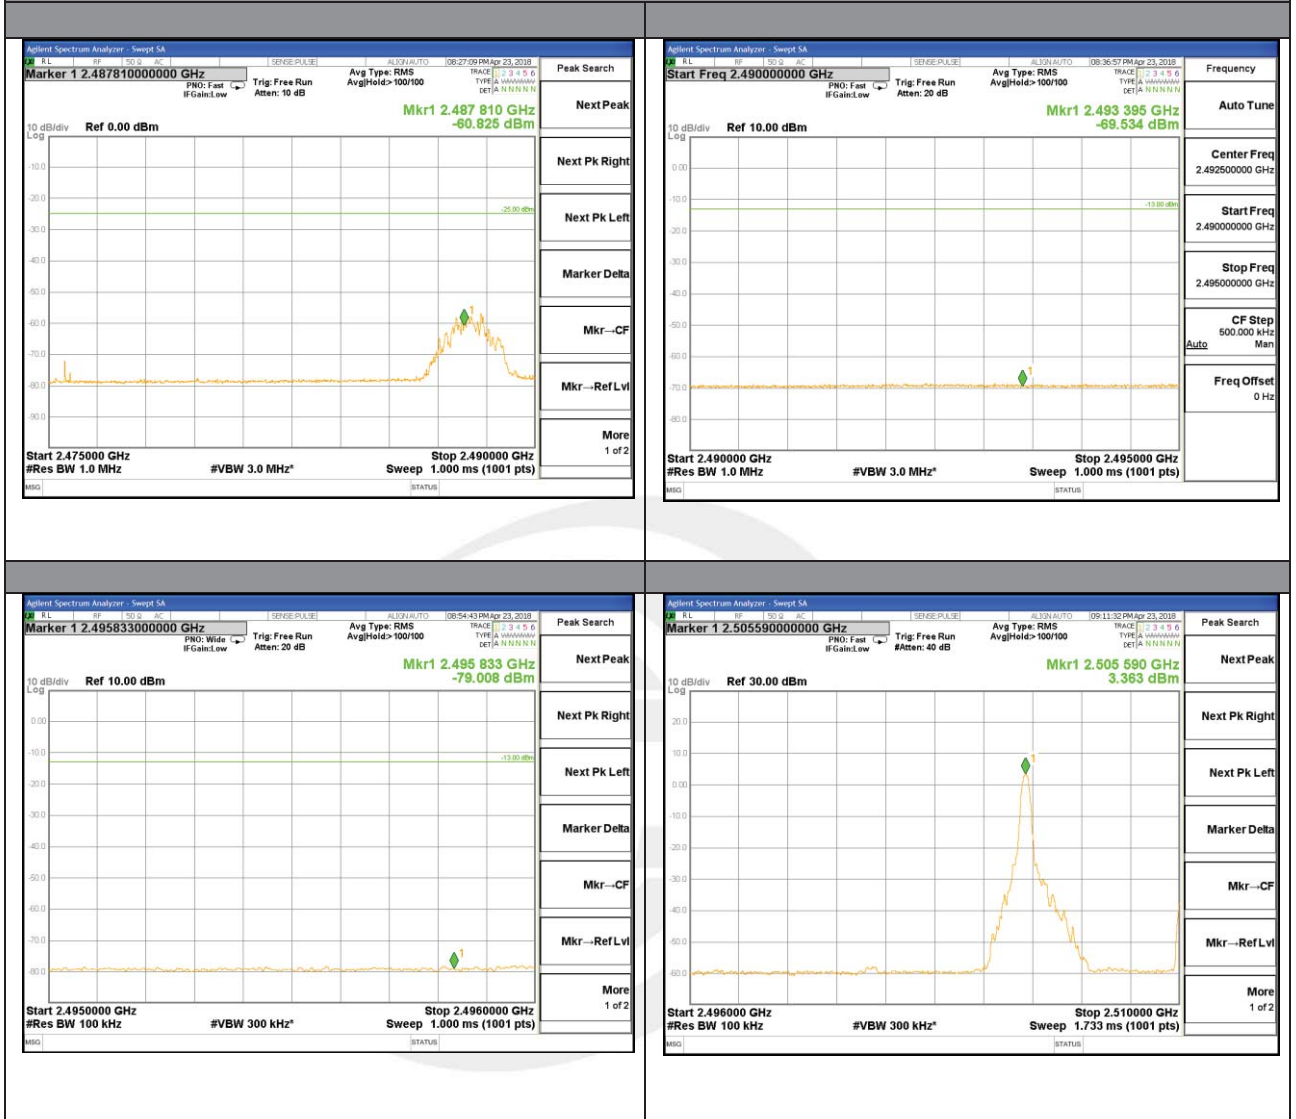

LTE BAND 7

LTE band 7 / 5MHz /16QAM Lowest Band Edge / Full RB

LTE BAND 7

LTE band 7 / 5MHz / 16QAM Highest Band Edge / Full RB

LTE band 7

LTE band 7 / 10MHz /QPSK Lowest Band Edge / 1 RB

LTE band 7

LTE band 7 / 10MHz /QPSK Highest Band Edge / 1 RB

LTE band 7

LTE band 7 / 10MHz /QPSK Lowest Band Edge / Full RB

LTE band 7

LTE band 7 / 10MHz /QPSK Highest Band Edge / Full RB

LTE BAND 7

LTE band 7 / 10MHz /16QAM Lowest Band Edge / 1 RB

LTE BAND 7

LTE band 7 / 10MHz /16QAM    Highest Band Edge / 1 RB

LTE BAND 7

LTE band 7 / 10MHz /16QAM Lowest Band Edge / Full RB

LTE BAND 7

LTE band 7 / 10MHz /16QAM Highest Band Edge / Full RB

LTE band 7

LTE band 7 / 15MHz /QPSK Lowest Band Edge / 1 RB

LTE band 7

LTE band 7 / 15MHz /QPSK Highest Band Edge / 1 RB

LTE band 7

LTE band 7 / 15MHz /QPSK Lowest Band Edge / Full RB

LTE band 7

LTE band 7 / 15MHz /QPSK Highest Band Edge / Full RB

LTE BAND 7

LTE band 7 / 15MHz /16QAM Lowest Band Edge / 1 RB

LTE BAND 7

LTE band 7 / 15MHz /16QAM Highest Band Edge / 1 RB