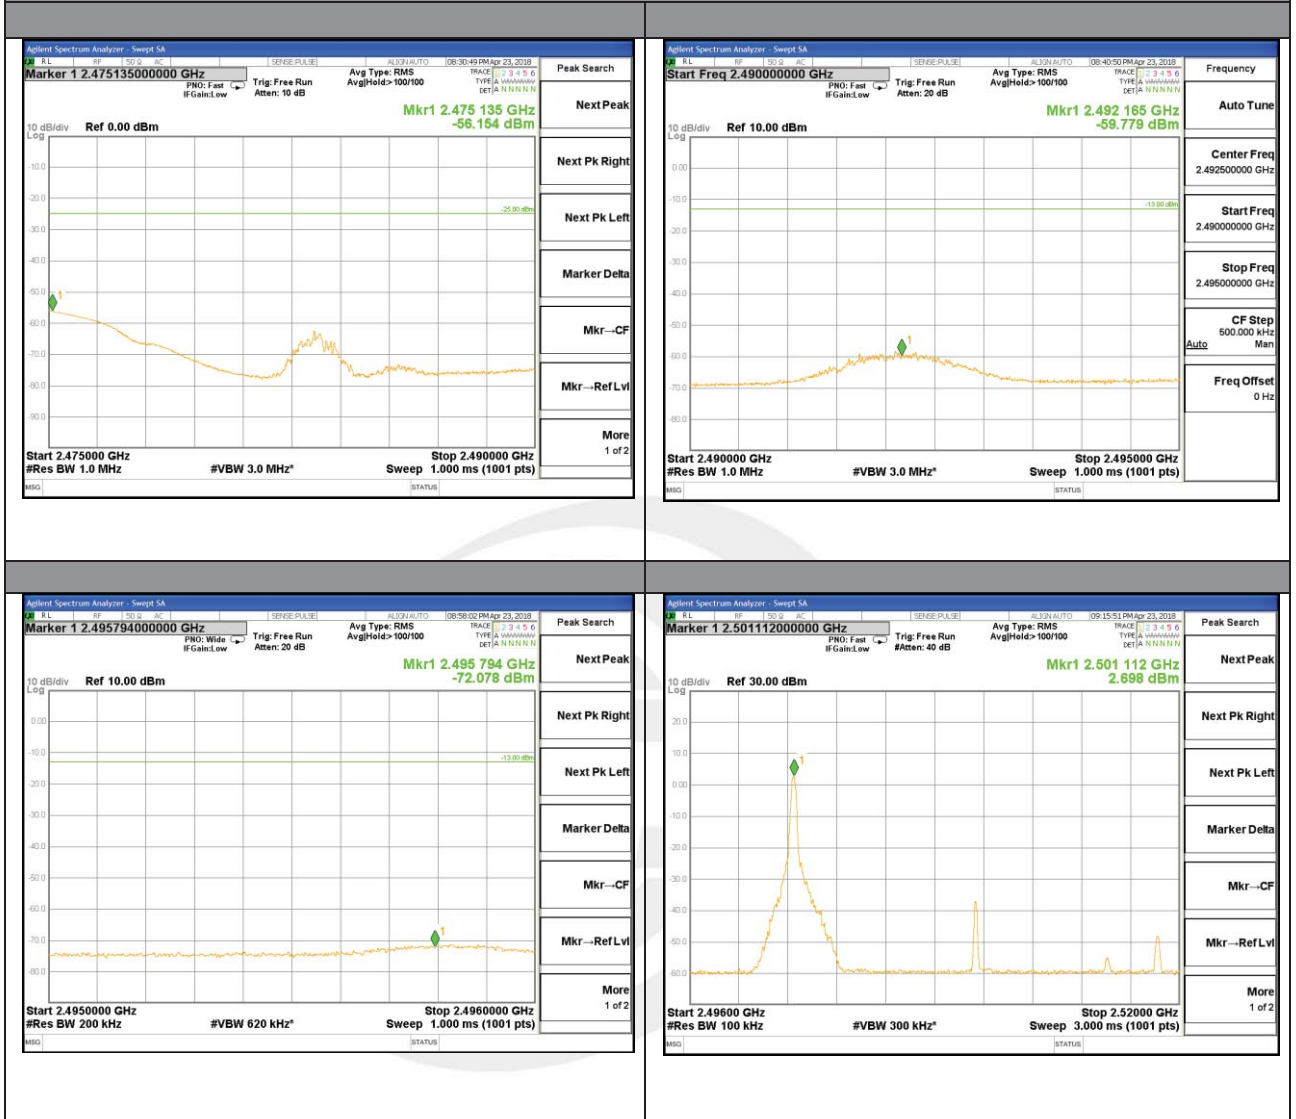

LTE band 7

LTE band 7 / 15MHz /QPSK Lowest Band Edge / Full RB

LTE band 7

LTE band 7 / 15MHz /QPSK Highest Band Edge / Full RB

LTE BAND 7

LTE band 7 / 15MHz /16QAM Lowest Band Edge / 1 RB

LTE BAND 7

LTE band 7 / 15MHz /16QAM Highest Band Edge / 1 RB

LTE BAND 7

LTE band 7 / 15MHz /16QAM Lowest Band Edge / Full RB

LTE BAND 7

LTE band 7 / 15MHz /16QAM Highest Band Edge / Full RB

LTE band 7

LTE band 7 / 20MHz /QPSK Lowest Band Edge / 1 RB

LTE band 7

LTE band 7 / 20MHz /QPSK Highest Band Edge / 1 RB

LTE band 7

LTE band 7 / 20MHz /QPSK Lowest Band Edge / Full RB

LTE band 7

LTE band 7 / 20MHz / QPSK Highest Band Edge / Full RB

LTE BAND 7

LTE band 7 / 20MHz /16QAM Lowest Band Edge / 1 RB

LTE BAND 7

LTE band 7 / 20MHz / 16QAM Highest Band Edge / 1 RB

LTE BAND 7

LTE band 7 / 20MHz /16QAM Lowest Band Edge / Full RB

LTE BAND 7

LTE band 7 / 20MHz /16QAM Highest Band Edge / Full RB