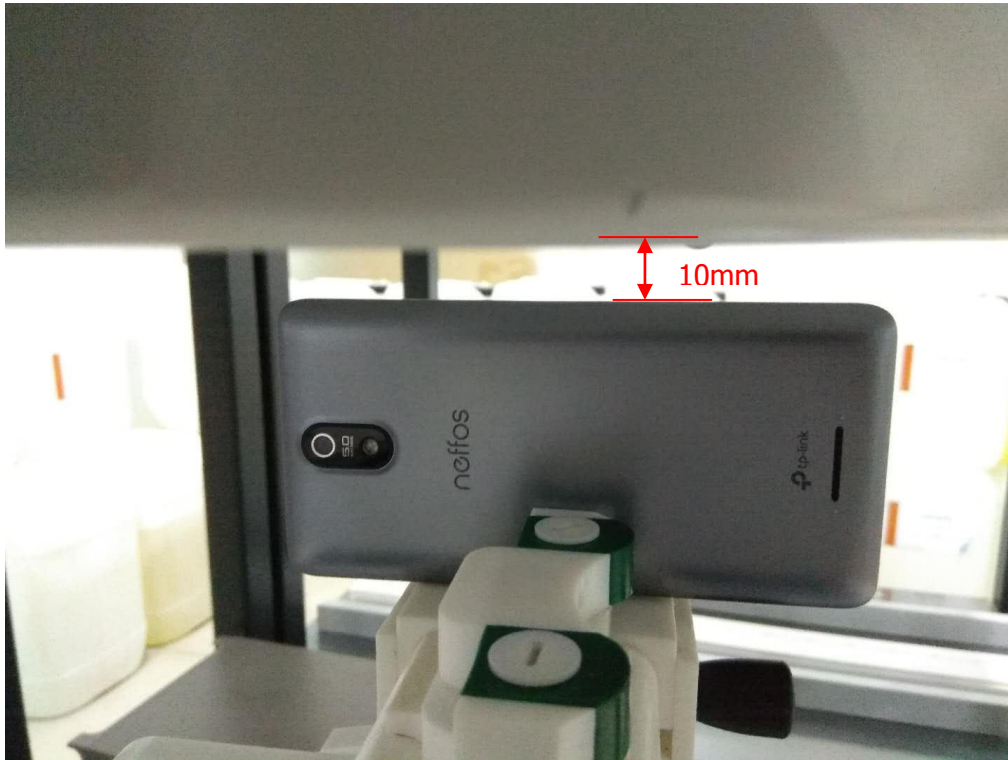

TP704C_SAR Setup photo

Right Touch

Right Tilt

Left Touch

Left Tilt

Body Front side(separation distance is 10mm)

Body Back side(separation distance is 10mm)

Body left side(separation distance is 10mm)

Body Right side(separation distance is 10mm)

Body Top side(separation distance is 10mm)

Body Bottom side(separation distance is 10mm)