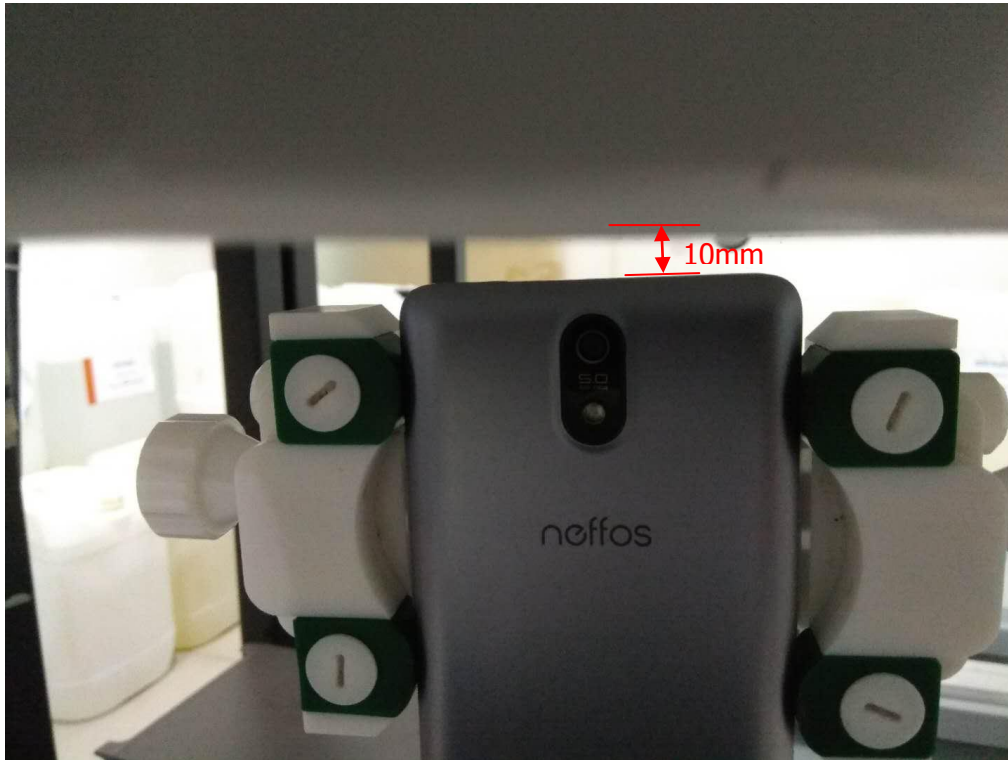

TP704C_SAR Setup photo

Right Touch

Right Tilt

Left Touch

Left Tilt

Body Front side(separation distance is 10mm)

Body Back side(separation distance is 10mm)

Body left side(separation distance is 10mm)

Body Right side(separation distance is 10mm)

Body Top side(separation distance is 10mm)

Body Bottom side(separation distance is 10mm)