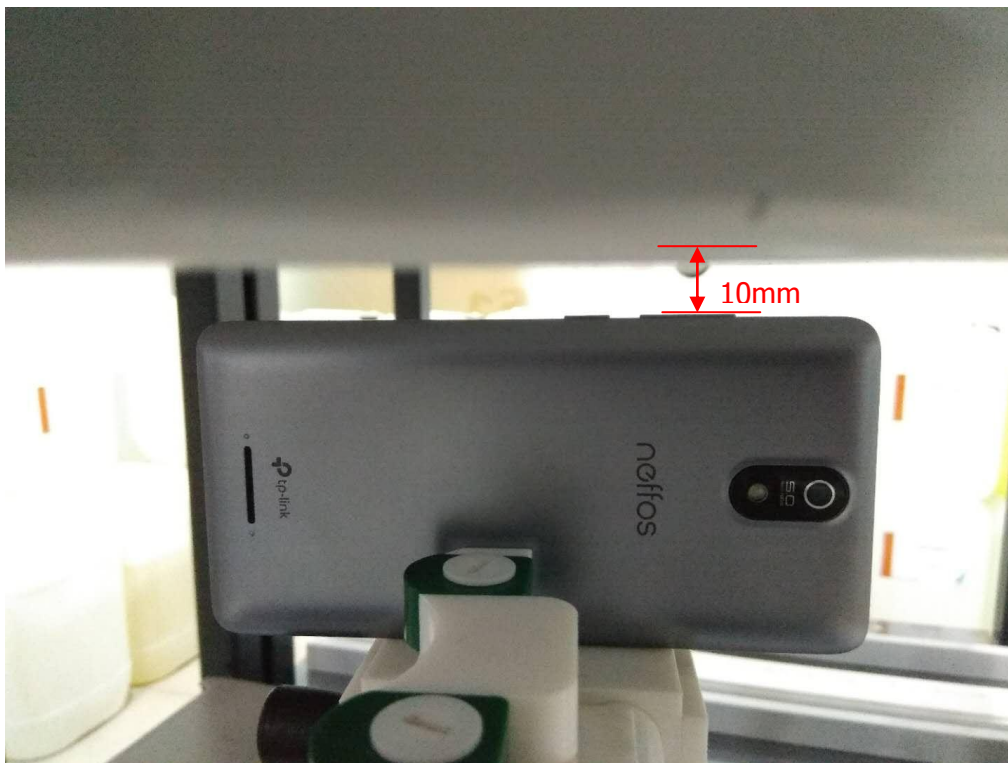

TP704C_SAR Setup photo

Right Touch

Right Tilt

Left Touch

Left Tilt

Body Front side(separation distance is 10mm)

Body Back side(separation distance is 10mm)

Body left side(separation distance is 10mm)

Body Right side(separation distance is 10mm)

Body Top side(separation distance is 10mm)

Body Bottom side(separation distance is 10mm)