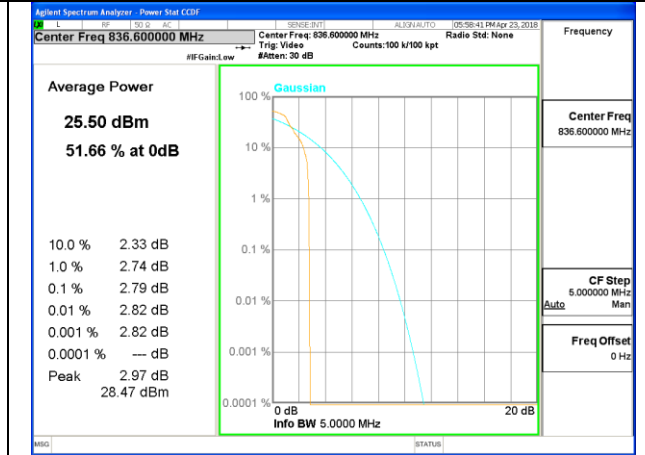

PEAK-TO-AVERAGE RADIO

GSM 850

EDGE 850/ Lowest Channel

EDGE 850/ Middle Channel

EDGE 850/ Highest Channel

PCS 1900

WCDMA BAND V

HSUPA 850/ Lowest Channel

HSUPA 850/ Middle Channel

HSUPA 850/ Highest Channel

WCDMA BAND II

WCDMA BAND IV

LTE band 2

LTE band 2 /QPSK

Lowest Channel / 20MHz / 1 RB

Lowest Channel / 20MHz / 100 RB

Middle Channel / 20MHz / 1 RB

Middle Channel / 20MHz / 100 RB

Highest Channel / 20MHz / 1 RB

Highest Channel / 20MHz / 100 RB

LTE band 2

LTE band 2 /16-QAM

Lowest Channel / 20MHz / 1 RB

Lowest Channel / 20MHz / 100 RB