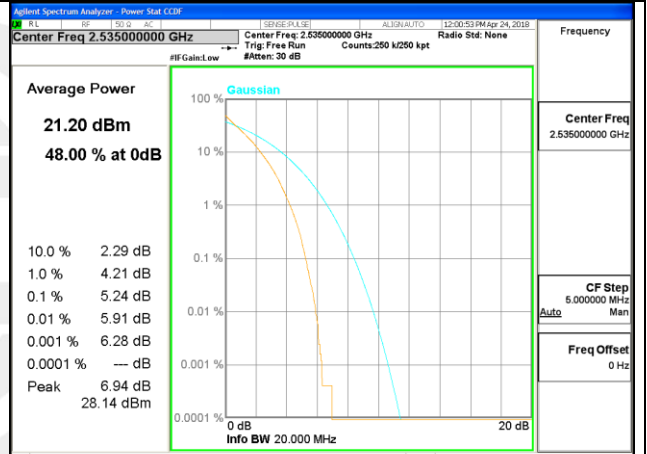

Middle Channel / 20MHz / 1 RB

Middle Channel / 20MHz / 100 RB

Highest Channel / 20MHz / 1 RB

Highest Channel / 20MHz / 100 RB

LTE band 4

LTE band 4 /16-QAM

Lowest Channel / 20MHz / 1 RB

Lowest Channel / 20MHz / 100 RB

Middle Channel / 20MHz / 1 RB

Middle Channel / 20MHz / 100 RB

Highest Channel / 20MHz / 1 RB

Highest Channel / 20MHz / 100 RB

LTE band 7

LTE band 7 /QPSK

Lowest Channel / 20MHz / 1 RB

Lowest Channel / 20MHz / 100 RB

Middle Channel / 20MHz / 1 RB

Middle Channel / 20MHz / 100 RB

Highest Channel / 20MHz / 1 RB

Highest Channel / 20MHz / 100 RB

LTE band 7