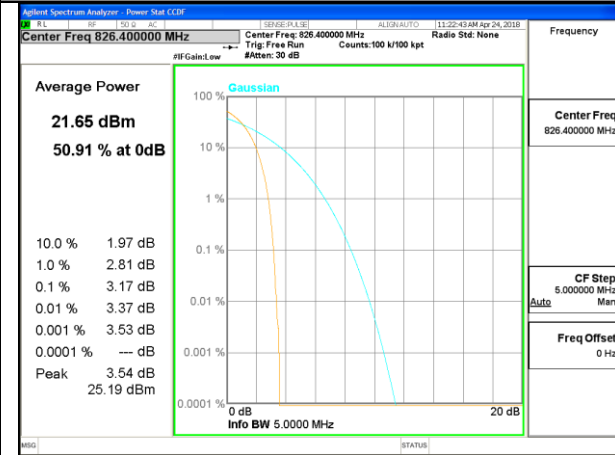

PEAK-TO-AVERAGE RADIO

GSM 850

EDGE 850/ Lowest Channel

EDGE 850/ Middle Channel

EDGE 850/ Highest Channel

PCS 1900

WCDMA BAND V

HSUPA 850/ Lowest Channel

HSUPA 850/ Middle Channel

HSUPA 850/ Highest Channel

WCDMA BAND II

WCDMA BAND IV

LTE band 2

LTE band 2 /QPSK

Lowest Channel / 20MHz / 1 RB

Lowest Channel / 20MHz / 100 RB

Middle Channel / 20MHz / 1 RB

Middle Channel / 20MHz / 100 RB

Highest Channel / 20MHz / 1 RB

Highest Channel / 20MHz / 100 RB

LTE band 2

LTE band 2 /16-QAM

Lowest Channel / 20MHz / 1 RB

Lowest Channel / 20MHz / 100 RB