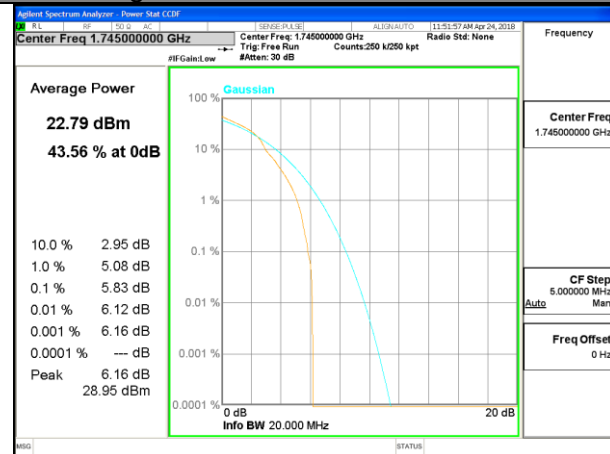

Middle Channel / 20MHz / 1 RB

Middle Channel / 20MHz / 100 RB

Highest Channel / 20MHz / 1 RB

Highest Channel / 20MHz / 100 RB

LTE band 4

LTE band 4 /QPSK

Lowest Channel / 20MHz / 1 RB

Lowest Channel / 20MHz / 100 RB

Middle Channel / 20MHz / 1 RB

Middle Channel / 20MHz / 100 RB

Highest Channel / 20MHz / 1 RB

Highest Channel / 20MHz / 100 RB

LTE band 4

LTE band 4 /16-QAM

Lowest Channel / 20MHz / 1 RB

Lowest Channel / 20MHz / 100 RB

Middle Channel / 20MHz / 1 RB

Middle Channel / 20MHz / 100 RB

Highest Channel / 20MHz / 1 RB

Highest Channel / 20MHz / 100 RB

LTE band 7

LTE band 7 /QPSK

Lowest Channel / 20MHz / 1 RB

Lowest Channel / 20MHz / 100 RB