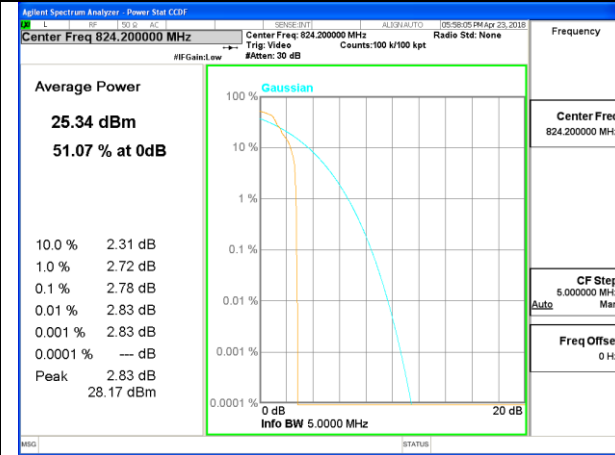

PEAK-TO-AVERAGE RADIO

GSM 850

EDGE 850/ Lowest Channel

EDGE 850/ Middle Channel

EDGE 850/ Highest Channel

PCS 1900

WCDMA BAND V

HSUPA 850/ Lowest Channel

HSUPA 850/ Middle Channel

HSUPA 850/ Highest Channel

WCDMA BAND II

WCDMA BAND IV

LTE band 2

LTE band 2 /QPSK

Lowest Channel / 20MHz / 1 RB

Lowest Channel / 20MHz / 100 RB

Middle Channel / 20MHz / 1 RB

Middle Channel / 20MHz / 100 RB

Highest Channel / 20MHz / 1 RB

Highest Channel / 20MHz / 100 RB

LTE band 2

LTE band 2 /16-QAM

Lowest Channel / 20MHz / 1 RB

Lowest Channel / 20MHz / 100 RB