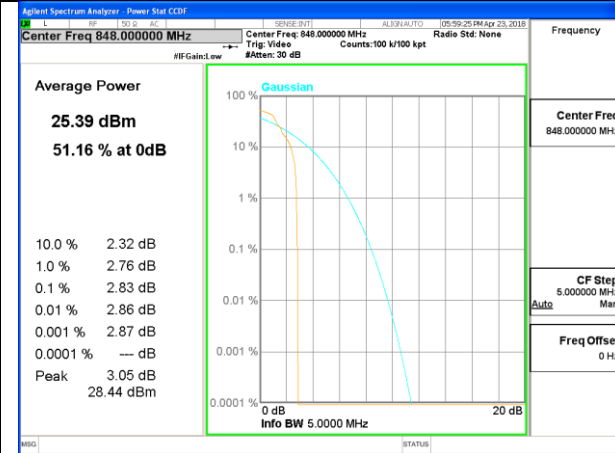

PEAK-TO-AVERAGE RADIO

GSM 850

EDGE 850/ Lowest Channel

EDGE 850/ Middle Channel

EDGE 850/ Highest Channel

PCS 1900

WCDMA BAND V

HSUPA 850/ Lowest Channel

HSUPA 850/ Middle Channel

HSUPA 850/ Highest Channel

WCDMA BAND II

WCDMA BAND IV

LTE band 2

LTE band 2 /QPSK

Lowest Channel / 20MHz / 1 RB

Lowest Channel / 20MHz / 100 RB

Middle Channel / 20MHz / 1 RB

Middle Channel / 20MHz / 100 RB

Highest Channel / 20MHz / 1 RB

Highest Channel / 20MHz / 100 RB

LTE band 2

LTE band 2 /16-QAM

Lowest Channel / 20MHz / 1 RB

Lowest Channel / 20MHz / 100 RB