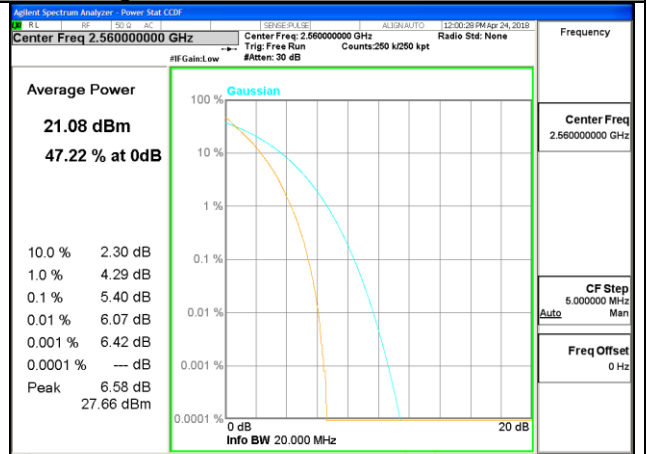

Middle Channel / 20MHz / 1 RB

Middle Channel / 20MHz / 100 RB

Highest Channel / 20MHz / 1 RB

Highest Channel / 20MHz / 100 RB

LTE band 7

LTE band 7 /QPSK

Lowest Channel / 20MHz / 1 RB

Lowest Channel / 20MHz / 100 RB

Middle Channel / 20MHz / 1 RB

Middle Channel / 20MHz / 100 RB

Highest Channel / 20MHz / 1 RB

Highest Channel / 20MHz / 100 RB

LTE band 7