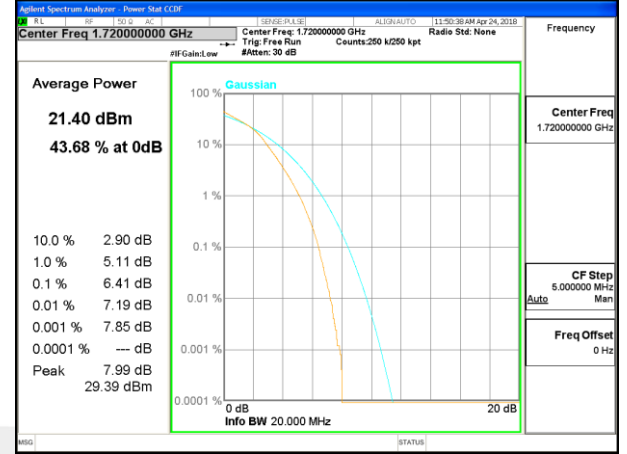

Middle Channel / 20MHz / 1 RB

Middle Channel / 20MHz / 100 RB

Highest Channel / 20MHz / 1 RB

Highest Channel / 20MHz / 100 RB

LTE band 4

LTE band 4 /QPSK

Lowest Channel / 20MHz / 1 RB

Lowest Channel / 20MHz / 100 RB

Middle Channel / 20MHz / 1 RB

Middle Channel / 20MHz / 100 RB

Highest Channel / 20MHz / 1 RB

Highest Channel / 20MHz / 100 RB

LTE band 4

LTE band 4 /16-QAM

Lowest Channel / 20MHz / 1 RB

Lowest Channel / 20MHz / 100 RB

Middle Channel / 20MHz / 1 RB

Middle Channel / 20MHz / 100 RB

Highest Channel / 20MHz / 1 RB

Highest Channel / 20MHz / 100 RB

LTE band 7

LTE band 7 /QPSK

Lowest Channel / 20MHz / 1 RB

Lowest Channel / 20MHz / 100 RB