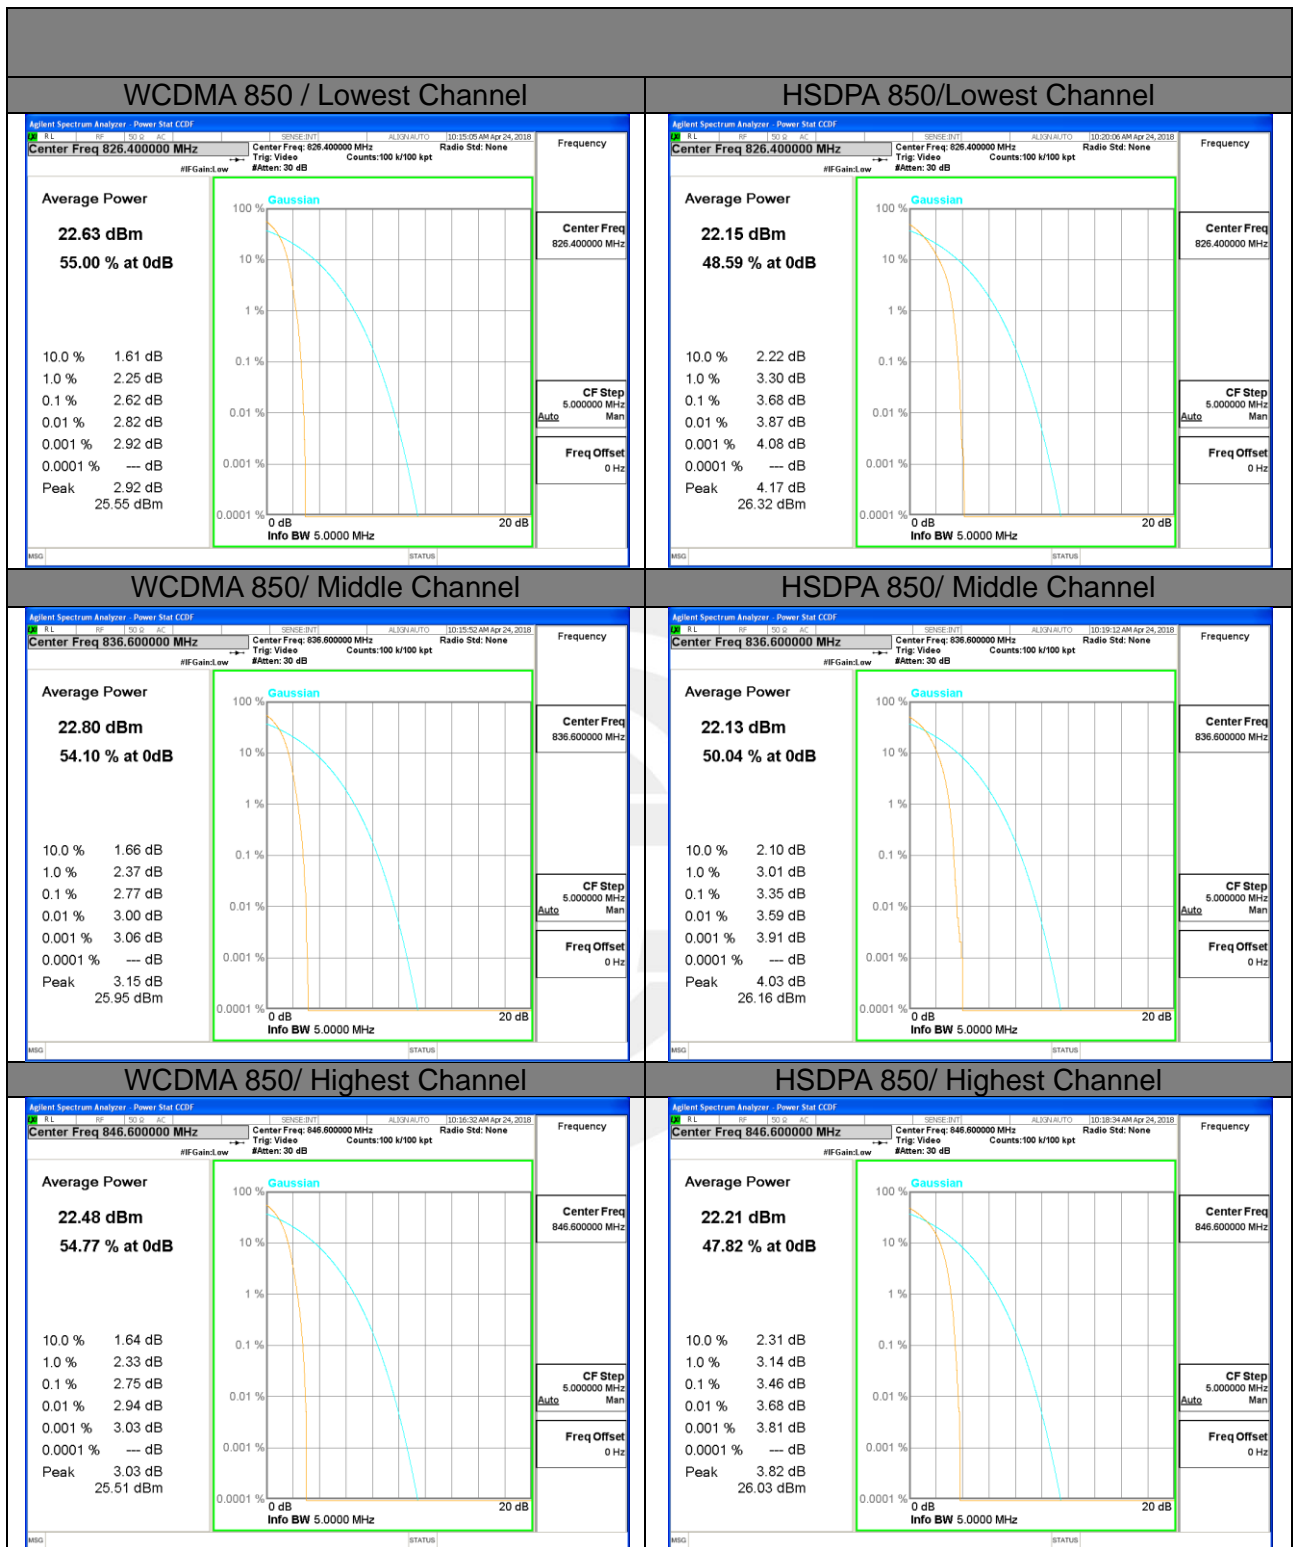

PEAK-TO-AVERAGE RADIO

GSM 850

EDGE 850/ Lowest Channel

EDGE 850/ Middle Channel

EDGE 850/ Highest Channel

PCS 1900

WCDMA BAND V

HSUPA 850/ Lowest Channel

HSUPA 850/ Middle Channel

HSUPA 850/ Highest Channel

WCDMA BAND II

WCDMA BAND IV

LTE band 2

LTE band 2 /QPSK

Lowest Channel / 20MHz / 1 RB

Lowest Channel / 20MHz / 100 RB

Middle Channel / 20MHz / 1 RB

Middle Channel / 20MHz / 100 RB

Highest Channel / 20MHz / 1 RB

Highest Channel / 20MHz / 100 RB

LTE band 2

LTE band 2 /16-QAM

Lowest Channel / 20MHz / 1 RB

Lowest Channel / 20MHz / 100 RB

Middle Channel / 20MHz / 1 RB

Middle Channel / 20MHz / 100 RB

Highest Channel / 20MHz / 1 RB

Highest Channel / 20MHz / 100 RB

LTE band 4

LTE band 4 /QPSK

Lowest Channel / 20MHz / 1 RB

Lowest Channel / 20MHz / 100 RB