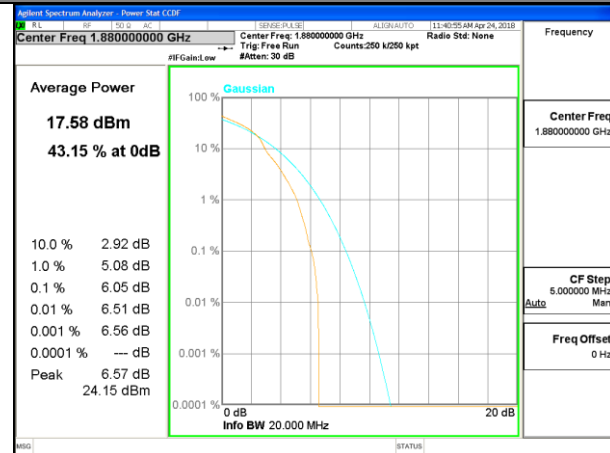

HSUPA 850/ Middle Channel

HSUPA 850/ Highest Channel

WCDMA BAND II

WCDMA BAND IV

LTE band 2

LTE band 2 /QPSK

Lowest Channel / 20MHz / 1 RB

Lowest Channel / 20MHz / 100 RB

Middle Channel / 20MHz / 1 RB

Middle Channel / 20MHz / 100 RB

Highest Channel / 20MHz / 1 RB

Highest Channel / 20MHz / 100 RB

LTE band 2

LTE band 2 /16-QAM

Lowest Channel / 20MHz / 1 RB

Lowest Channel / 20MHz / 100 RB

Middle Channel / 20MHz / 1 RB

Middle Channel / 20MHz / 100 RB

Highest Channel / 20MHz / 1 RB

Highest Channel / 20MHz / 100 RB

LTE band 4

LTE band 4 /QPSK

Lowest Channel / 20MHz / 1 RB

Lowest Channel / 20MHz / 100 RB

Middle Channel / 20MHz / 1 RB

Middle Channel / 20MHz / 100 RB

Highest Channel / 20MHz / 1 RB

Highest Channel / 20MHz / 100 RB

LTE band 4

LTE band 4 /16-QAM

Lowest Channel / 20MHz / 1 RB

Lowest Channel / 20MHz / 100 RB