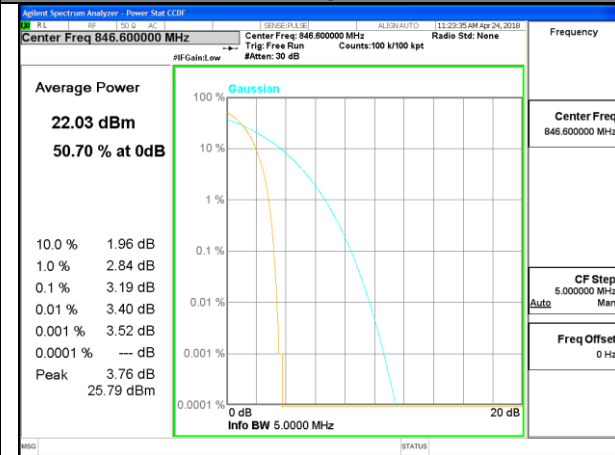

PEAK-TO-AVERAGE RADIO

GSM 850

EDGE 850/ Lowest Channel

EDGE 850/ Middle Channel

EDGE 850/ Highest Channel

PCS 1900

WCDMA BAND V

HSUPA 850/ Lowest Channel

HSUPA 850/ Middle Channel

HSUPA 850/ Highest Channel

WCDMA BAND II

WCDMA BAND IV

LTE band 2

LTE band 2 /QPSK

Lowest Channel / 20MHz / 1 RB

Lowest Channel / 20MHz / 100 RB

Middle Channel / 20MHz / 1 RB

Middle Channel / 20MHz / 100 RB

Highest Channel / 20MHz / 1 RB

Highest Channel / 20MHz / 100 RB

LTE band 2

LTE band 2 /16-QAM

Lowest Channel / 20MHz / 1 RB

Lowest Channel / 20MHz / 100 RB