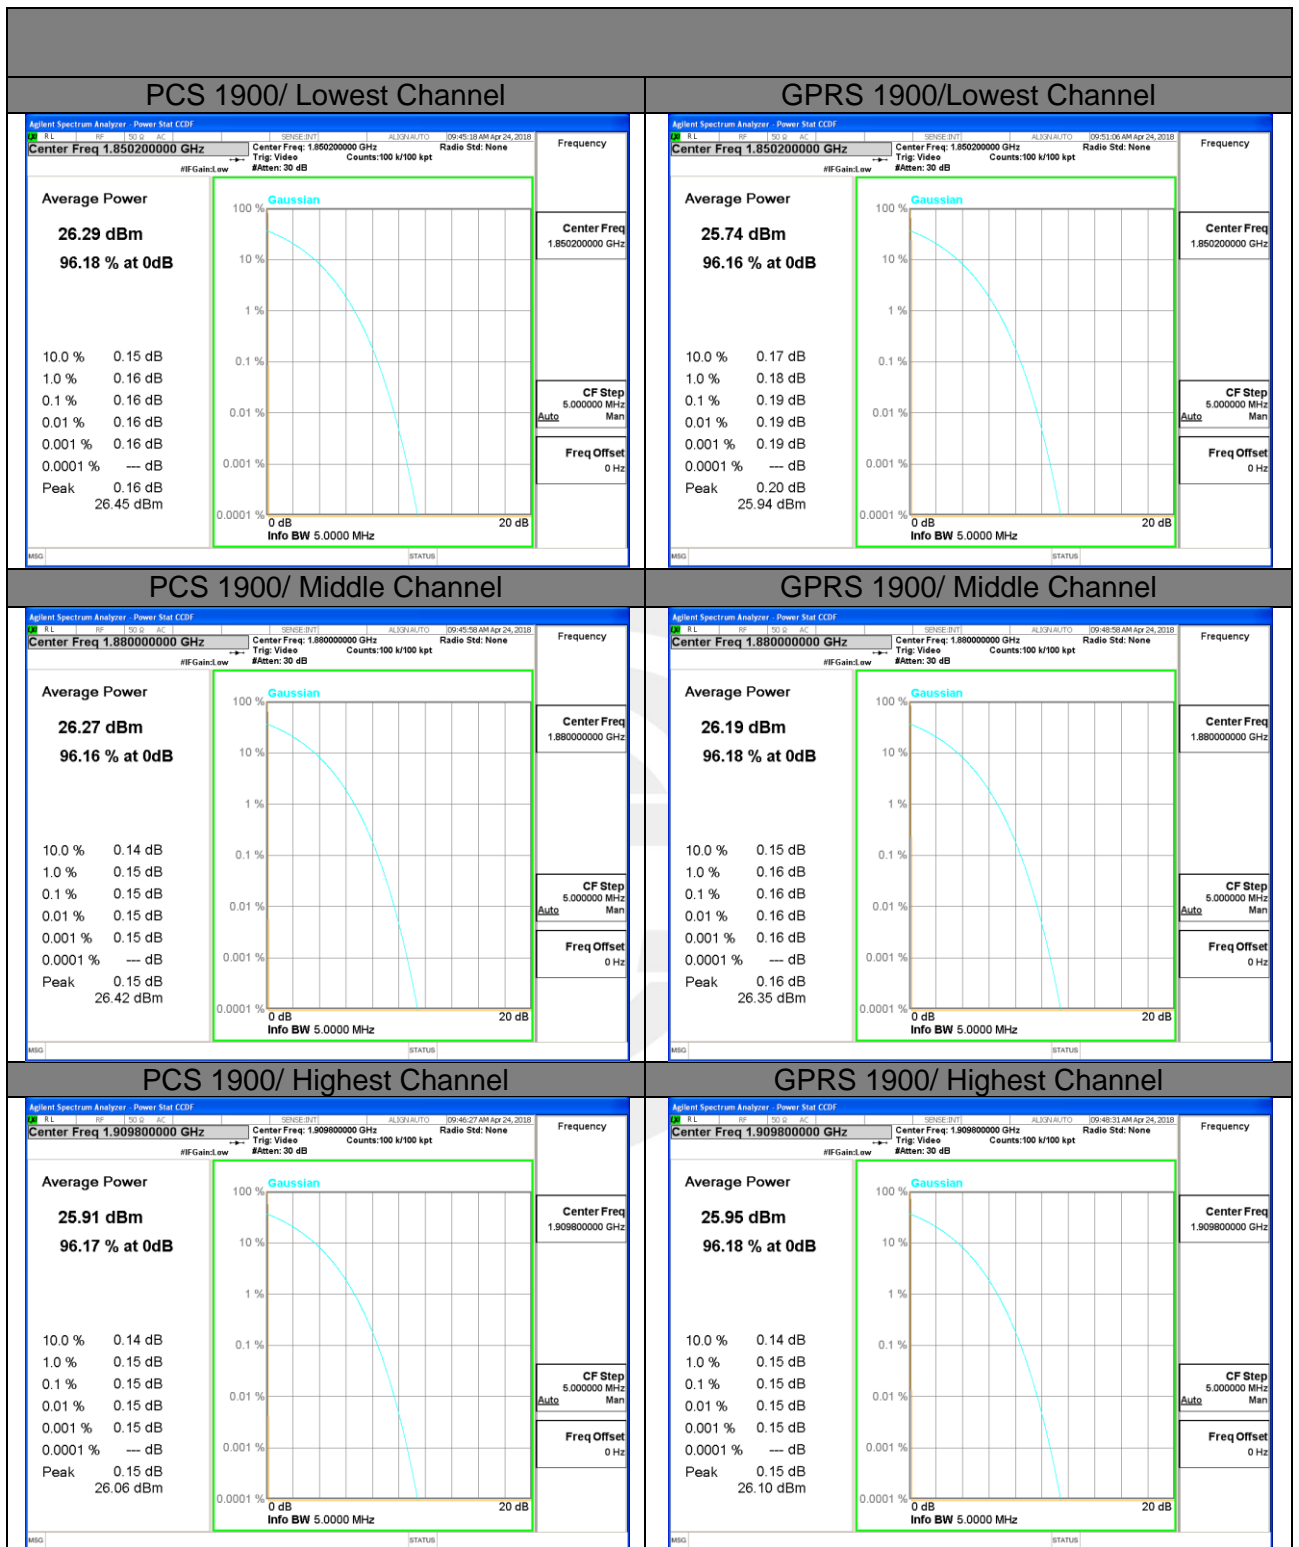

PEAK-TO-AVERAGE RADIO

GSM 850

EDGE 850/ Lowest Channel

EDGE 850/ Middle Channel

EDGE 850/ Highest Channel

PCS 1900

WCDMA BAND V

HSUPA 850/ Lowest Channel

HSUPA 850/ Middle Channel

HSUPA 850/ Highest Channel

WCDMA BAND II

WCDMA BAND IV

LTE band 2

LTE band 2 /QPSK

Lowest Channel / 20MHz / 1 RB

Lowest Channel / 20MHz / 100 RB

Middle Channel / 20MHz / 1 RB

Middle Channel / 20MHz / 100 RB

Highest Channel / 20MHz / 1 RB

Highest Channel / 20MHz / 100 RB

LTE band 2

LTE band 2 /16-QAM

Lowest Channel / 20MHz / 1 RB

Lowest Channel / 20MHz / 100 RB

Middle Channel / 20MHz / 1 RB

Middle Channel / 20MHz / 100 RB

Highest Channel / 20MHz / 1 RB

Highest Channel / 20MHz / 100 RB

LTE band 4

LTE band 4 /QPSK

Lowest Channel / 20MHz / 1 RB

Lowest Channel / 20MHz / 100 RB