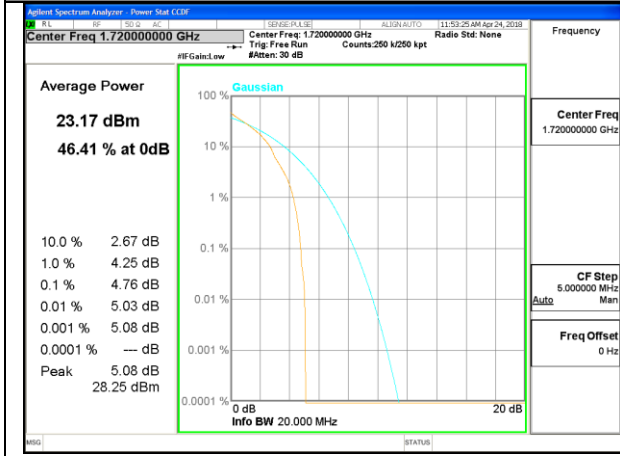

Middle Channel / 20MHz / 1 RB

Middle Channel / 20MHz / 100 RB

Highest Channel / 20MHz / 1 RB

Highest Channel / 20MHz / 100 RB

LTE band 2

LTE band 2 /16-QAM

Lowest Channel / 20MHz / 1 RB

Lowest Channel / 20MHz / 100 RB

Middle Channel / 20MHz / 1 RB

Middle Channel / 20MHz / 100 RB

Highest Channel / 20MHz / 1 RB

Highest Channel / 20MHz / 100 RB

LTE band 4

LTE band 4 /QPSK

Lowest Channel / 20MHz / 1 RB

Lowest Channel / 20MHz / 100 RB

Middle Channel / 20MHz / 1 RB

Middle Channel / 20MHz / 100 RB

Highest Channel / 20MHz / 1 RB

Highest Channel / 20MHz / 100 RB

LTE band 4

LTE band 4 /16-QAM

Lowest Channel / 20MHz / 1 RB

Lowest Channel / 20MHz / 100 RB