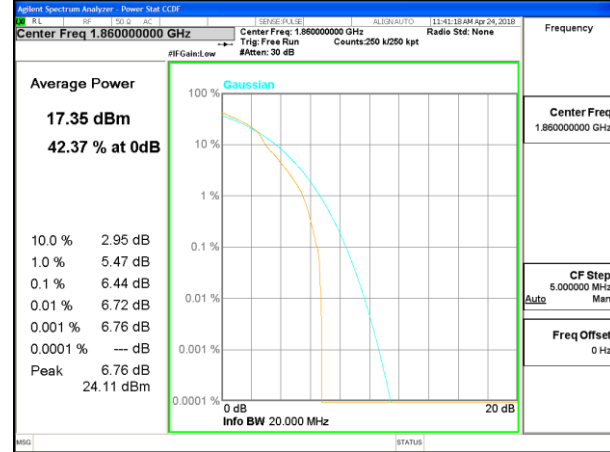

Middle Channel / 20MHz / 1 RB

Middle Channel / 20MHz / 100 RB

Highest Channel / 20MHz / 1 RB

Highest Channel / 20MHz / 100 RB

LTE band 2

LTE band 2 /16-QAM

Lowest Channel / 20MHz / 1 RB

Lowest Channel / 20MHz / 100 RB

Middle Channel / 20MHz / 1 RB

Middle Channel / 20MHz / 100 RB

Highest Channel / 20MHz / 1 RB

Highest Channel / 20MHz / 100 RB

LTE band 4

LTE band 4 /QPSK

Lowest Channel / 20MHz / 1 RB

Lowest Channel / 20MHz / 100 RB