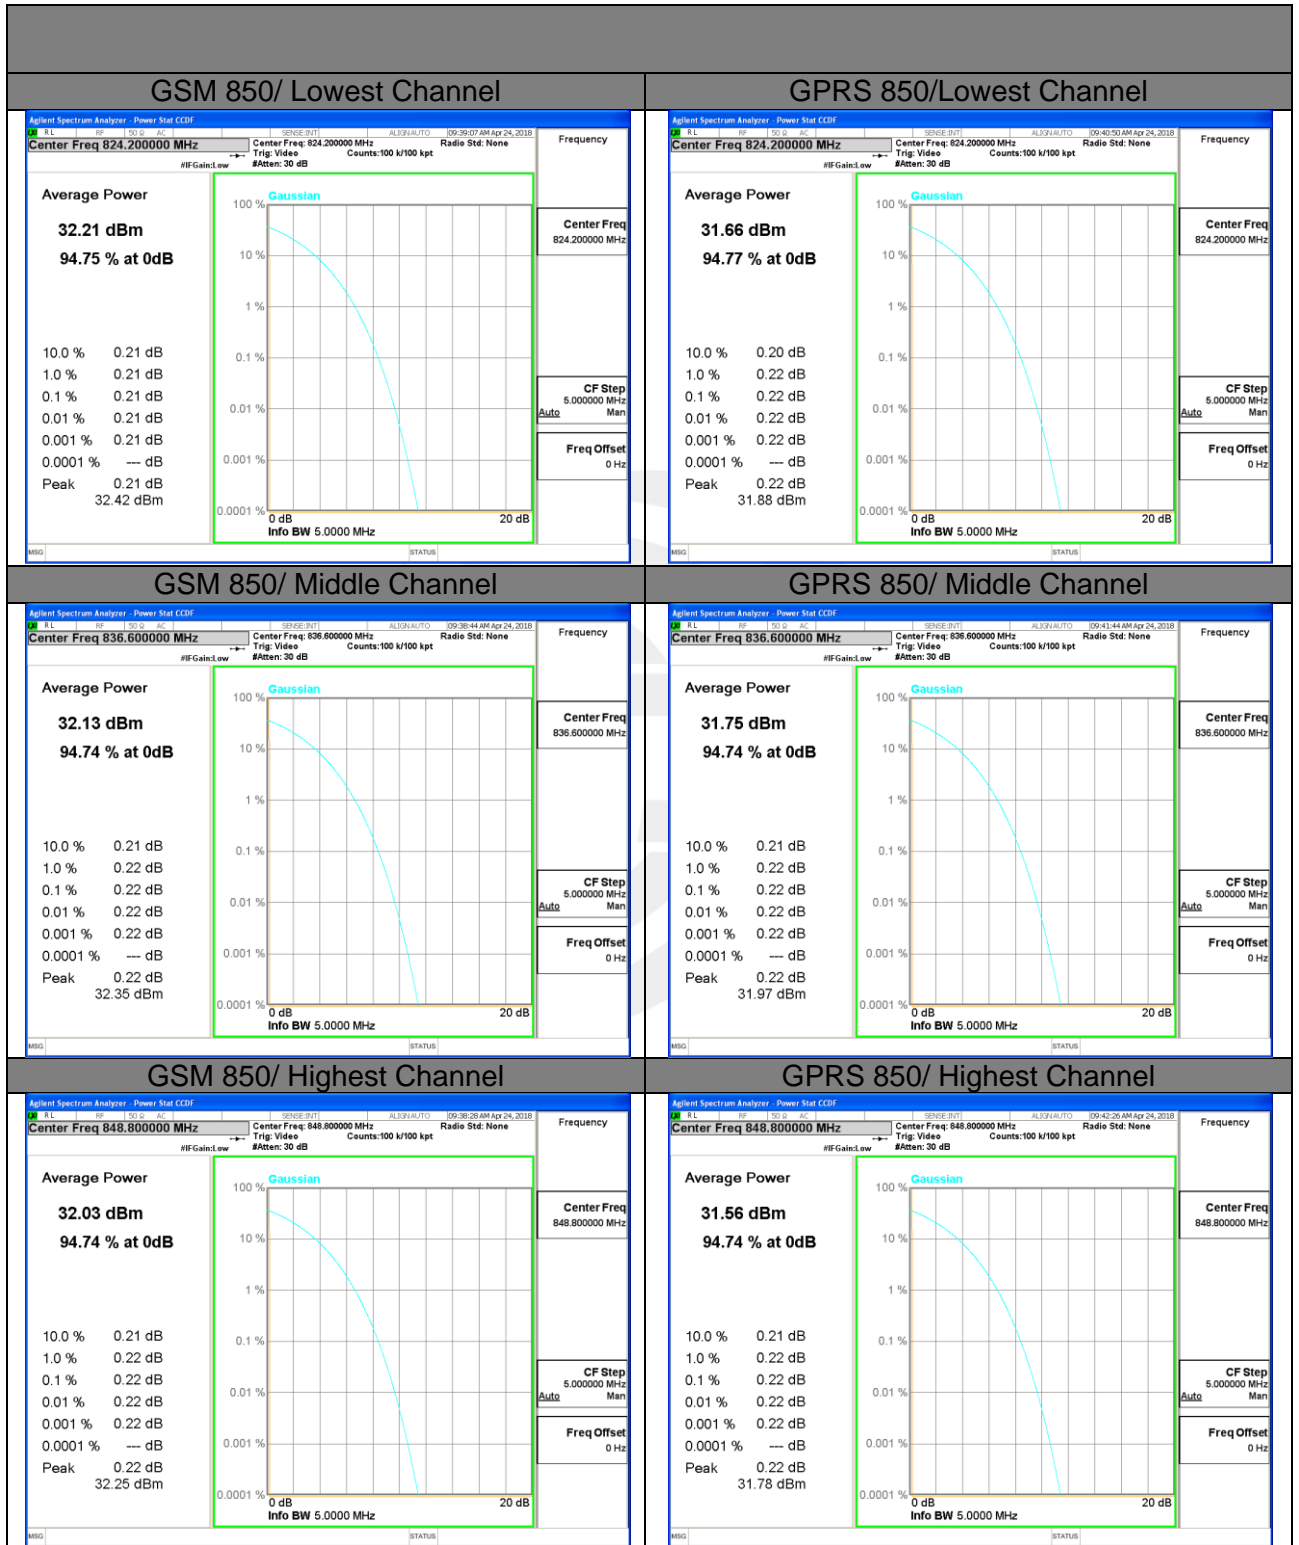

PEAK-TO-AVERAGE RADIO

GSM 850

EDGE 850/ Lowest Channel

EDGE 850/ Middle Channel

EDGE 850/ Highest Channel

PCS 1900

WCDMA BAND V

HSUPA 850/ Lowest Channel

HSUPA 850/ Middle Channel

HSUPA 850/ Highest Channel

WCDMA BAND II

WCDMA BAND IV

LTE band 2

LTE band 2 /QPSK

Lowest Channel / 20MHz / 1 RB

Lowest Channel / 20MHz / 100 RB

Middle Channel / 20MHz / 1 RB

Middle Channel / 20MHz / 100 RB

Highest Channel / 20MHz / 1 RB

Highest Channel / 20MHz / 100 RB

LTE band 2

LTE band 2 /16-QAM

Lowest Channel / 20MHz / 1 RB

Lowest Channel / 20MHz / 100 RB

Middle Channel / 20MHz / 1 RB

Middle Channel / 20MHz / 100 RB

Highest Channel / 20MHz / 1 RB

Highest Channel / 20MHz / 100 RB

LTE band 4

LTE band 4 /QPSK

Lowest Channel / 20MHz / 1 RB

Lowest Channel / 20MHz / 100 RB