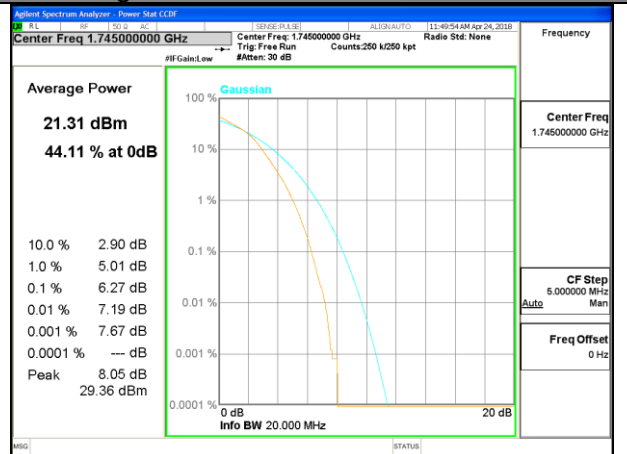

Middle Channel / 20MHz / 1 RB

Middle Channel / 20MHz / 100 RB

Highest Channel / 20MHz / 1 RB

Highest Channel / 20MHz / 100 RB

LTE band 4

LTE band 4 /16-QAM

Lowest Channel / 20MHz / 1 RB

Lowest Channel / 20MHz / 100 RB

Middle Channel / 20MHz / 1 RB

Middle Channel / 20MHz / 100 RB

Highest Channel / 20MHz / 1 RB

Highest Channel / 20MHz / 100 RB

LTE band 7

LTE band 7 /QPSK

Lowest Channel / 20MHz / 1 RB

Lowest Channel / 20MHz / 100 RB

Middle Channel / 20MHz / 1 RB

Middle Channel / 20MHz / 100 RB

Highest Channel / 20MHz / 1 RB

Highest Channel / 20MHz / 100 RB

LTE band 7