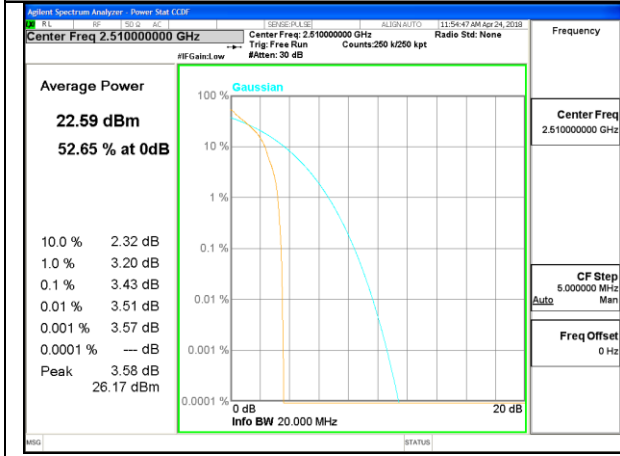

Middle Channel / 20MHz / 1 RB

Middle Channel / 20MHz / 100 RB

Highest Channel / 20MHz / 1 RB

Highest Channel / 20MHz / 100 RB

LTE band 4

LTE band 4 /16-QAM

Lowest Channel / 20MHz / 1 RB

Lowest Channel / 20MHz / 100 RB

Middle Channel / 20MHz / 1 RB

Middle Channel / 20MHz / 100 RB

Highest Channel / 20MHz / 1 RB

Highest Channel / 20MHz / 100 RB

LTE band 7

LTE band 7 /QPSK

Lowest Channel / 20MHz / 1 RB

Lowest Channel / 20MHz / 100 RB

Middle Channel / 20MHz / 1 RB

Middle Channel / 20MHz / 100 RB

Highest Channel / 20MHz / 1 RB

Highest Channel / 20MHz / 100 RB

LTE band 7