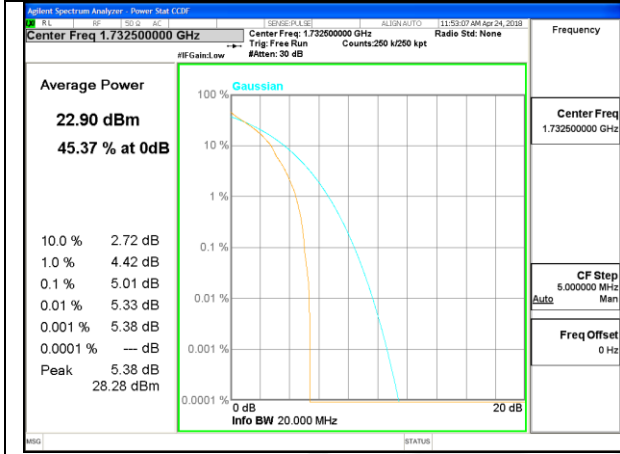

Middle Channel / 20MHz / 1 RB

Middle Channel / 20MHz / 100 RB

Highest Channel / 20MHz / 1 RB

Highest Channel / 20MHz / 100 RB

LTE band 2

LTE band 2 /16-QAM

Lowest Channel / 20MHz / 1 RB

Lowest Channel / 20MHz / 100 RB

Middle Channel / 20MHz / 1 RB

Middle Channel / 20MHz / 100 RB

Highest Channel / 20MHz / 1 RB

Highest Channel / 20MHz / 100 RB

LTE band 4

LTE band 4 /QPSK

Lowest Channel / 20MHz / 1 RB

Lowest Channel / 20MHz / 100 RB

Middle Channel / 20MHz / 1 RB

Middle Channel / 20MHz / 100 RB

Highest Channel / 20MHz / 1 RB

Highest Channel / 20MHz / 100 RB

LTE band 4

LTE band 4 /16-QAM

Lowest Channel / 20MHz / 1 RB

Lowest Channel / 20MHz / 100 RB