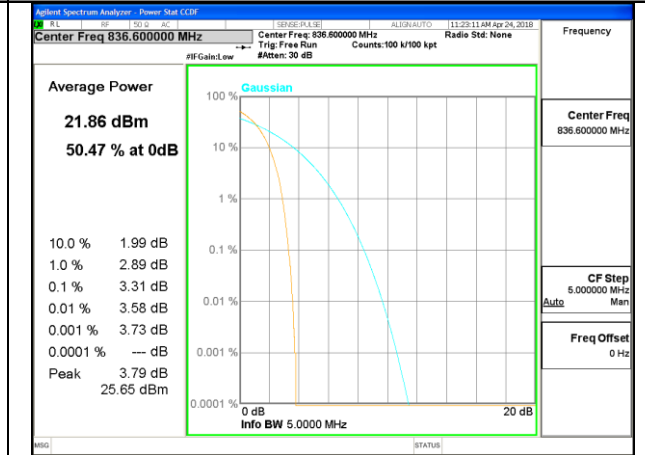

PEAK-TO-AVERAGE RADIO

GSM 850

EDGE 850/ Lowest Channel

EDGE 850/ Middle Channel

EDGE 850/ Highest Channel

PCS 1900

WCDMA BAND V

HSUPA 850/ Lowest Channel

HSUPA 850/ Middle Channel

HSUPA 850/ Highest Channel

WCDMA BAND II

WCDMA BAND IV

LTE band 2

LTE band 2 /QPSK

Lowest Channel / 20MHz / 1 RB

Lowest Channel / 20MHz / 100 RB

Middle Channel / 20MHz / 1 RB

Middle Channel / 20MHz / 100 RB

Highest Channel / 20MHz / 1 RB

Highest Channel / 20MHz / 100 RB

LTE band 2

LTE band 2 /16-QAM

Lowest Channel / 20MHz / 1 RB

Lowest Channel / 20MHz / 100 RB