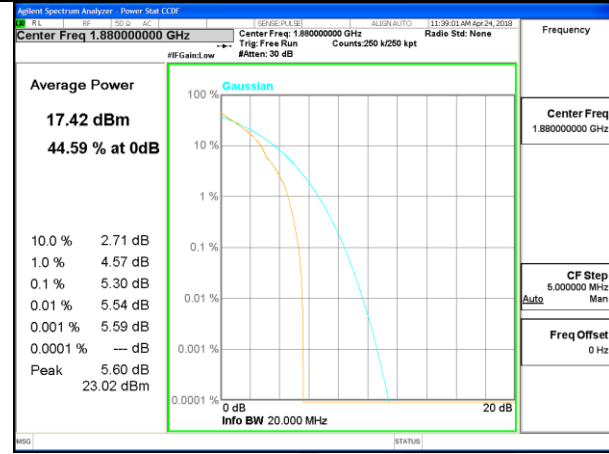

HSUPA 850/ Middle Channel

HSUPA 850/ Highest Channel

WCDMA BAND II

WCDMA BAND IV

LTE band 2

LTE band 2 /QPSK

Lowest Channel / 20MHz / 1 RB

Lowest Channel / 20MHz / 100 RB

Middle Channel / 20MHz / 1 RB

Middle Channel / 20MHz / 100 RB

Highest Channel / 20MHz / 1 RB

Highest Channel / 20MHz / 100 RB

LTE band 2

LTE band 2 /16-QAM

Lowest Channel / 20MHz / 1 RB

Lowest Channel / 20MHz / 100 RB

Middle Channel / 20MHz / 1 RB

Middle Channel / 20MHz / 100 RB

Highest Channel / 20MHz / 1 RB

Highest Channel / 20MHz / 100 RB

LTE band 4

LTE band 4 /QPSK

Lowest Channel / 20MHz / 1 RB

Lowest Channel / 20MHz / 100 RB