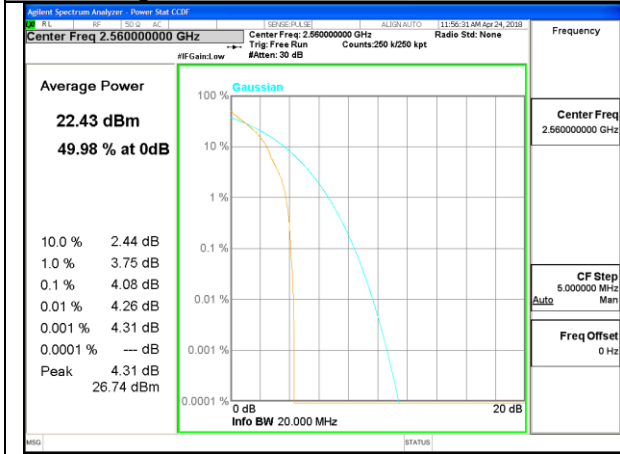

Middle Channel / 20MHz / 1 RB

Middle Channel / 20MHz / 100 RB

Highest Channel / 20MHz / 1 RB

Highest Channel / 20MHz / 100 RB

LTE band 4

LTE band 4 /16-QAM

Lowest Channel / 20MHz / 1 RB

Lowest Channel / 20MHz / 100 RB

Middle Channel / 20MHz / 1 RB

Middle Channel / 20MHz / 100 RB

Highest Channel / 20MHz / 1 RB

Highest Channel / 20MHz / 100 RB

LTE band 7

LTE band 7 /QPSK

Lowest Channel / 20MHz / 1 RB

Lowest Channel / 20MHz / 100 RB

Middle Channel / 20MHz / 1 RB

Middle Channel / 20MHz / 100 RB

Highest Channel / 20MHz / 1 RB

Highest Channel / 20MHz / 100 RB

LTE band 7