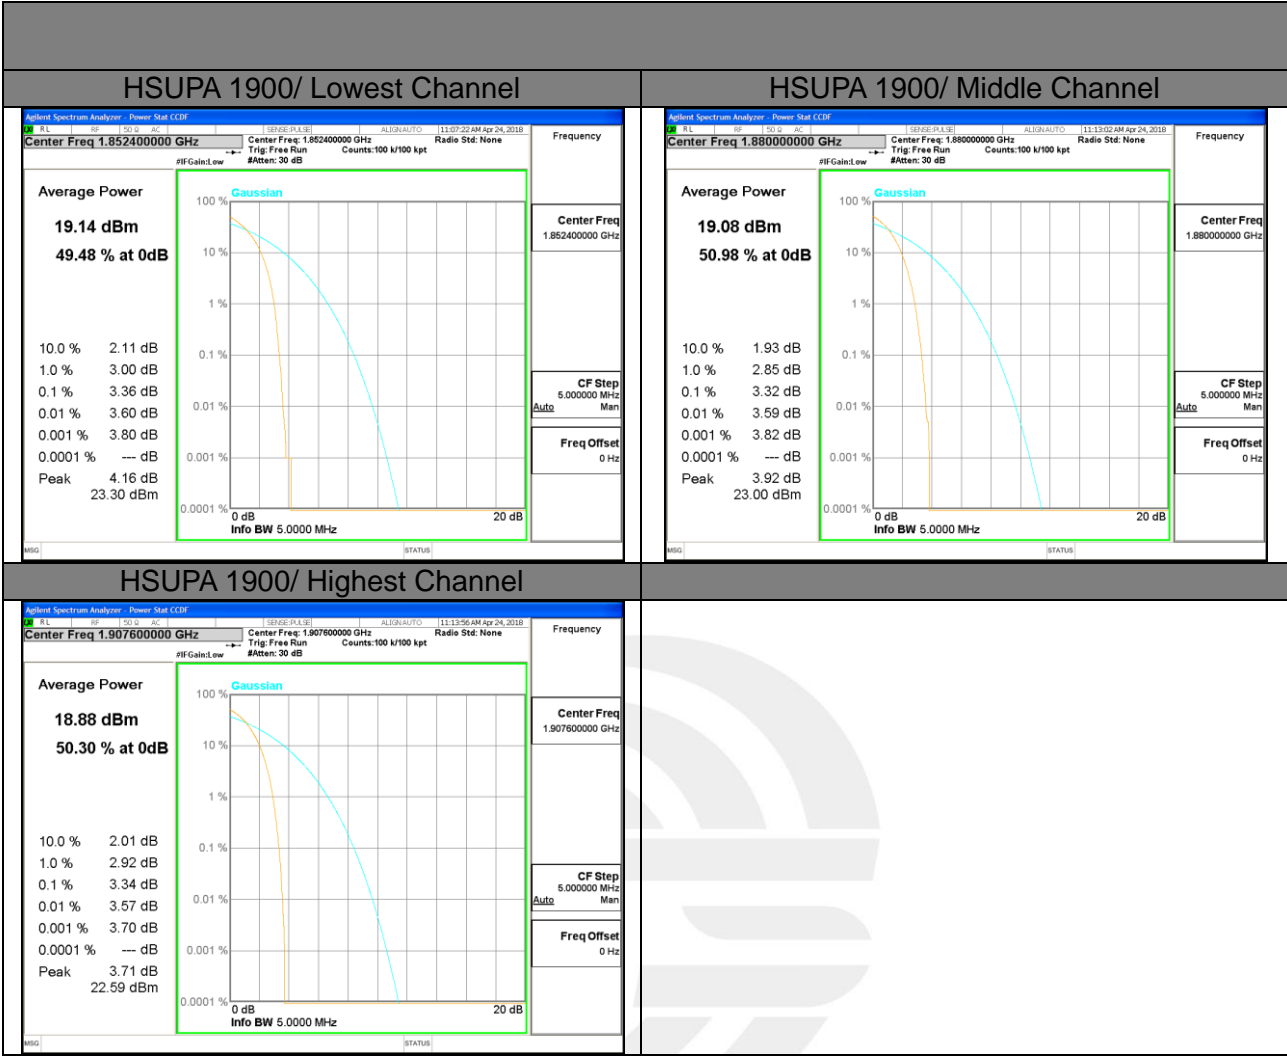

PEAK-TO-AVERAGE RADIO

GSM 850

EDGE 850/ Lowest Channel

EDGE 850/ Middle Channel

EDGE 850/ Highest Channel

PCS 1900

WCDMA BAND V

HSUPA 850/ Lowest Channel

HSUPA 850/ Middle Channel

HSUPA 850/ Highest Channel

WCDMA BAND II

WCDMA BAND IV

LTE band 2

LTE band 2 /QPSK

Lowest Channel / 20MHz / 1 RB

Lowest Channel / 20MHz / 100 RB

Middle Channel / 20MHz / 1 RB

Middle Channel / 20MHz / 100 RB

Highest Channel / 20MHz / 1 RB

Highest Channel / 20MHz / 100 RB

LTE band 2

LTE band 2 /16-QAM

Lowest Channel / 20MHz / 1 RB

Lowest Channel / 20MHz / 100 RB

Middle Channel / 20MHz / 1 RB

Middle Channel / 20MHz / 100 RB

Highest Channel / 20MHz / 1 RB

Highest Channel / 20MHz / 100 RB

LTE band 4

LTE band 4 /QPSK

Lowest Channel / 20MHz / 1 RB

Lowest Channel / 20MHz / 100 RB