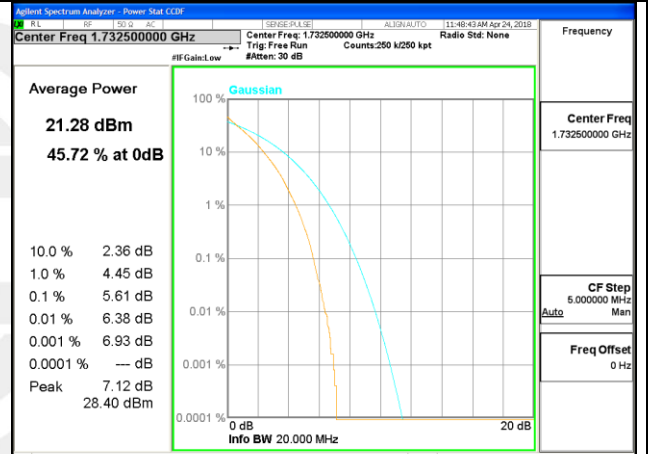

Middle Channel / 20MHz / 1 RB

Middle Channel / 20MHz / 100 RB

Highest Channel / 20MHz / 1 RB

Highest Channel / 20MHz / 100 RB

LTE band 2

LTE band 2 /16-QAM

Lowest Channel / 20MHz / 1 RB

Lowest Channel / 20MHz / 100 RB

Middle Channel / 20MHz / 1 RB

Middle Channel / 20MHz / 100 RB

Highest Channel / 20MHz / 1 RB

Highest Channel / 20MHz / 100 RB

LTE band 4

LTE band 4 /QPSK

Lowest Channel / 20MHz / 1 RB

Lowest Channel / 20MHz / 100 RB

Middle Channel / 20MHz / 1 RB

Middle Channel / 20MHz / 100 RB

Highest Channel / 20MHz / 1 RB

Highest Channel / 20MHz / 100 RB

LTE band 4

LTE band 4 /16-QAM

Lowest Channel / 20MHz / 1 RB

Lowest Channel / 20MHz / 100 RB