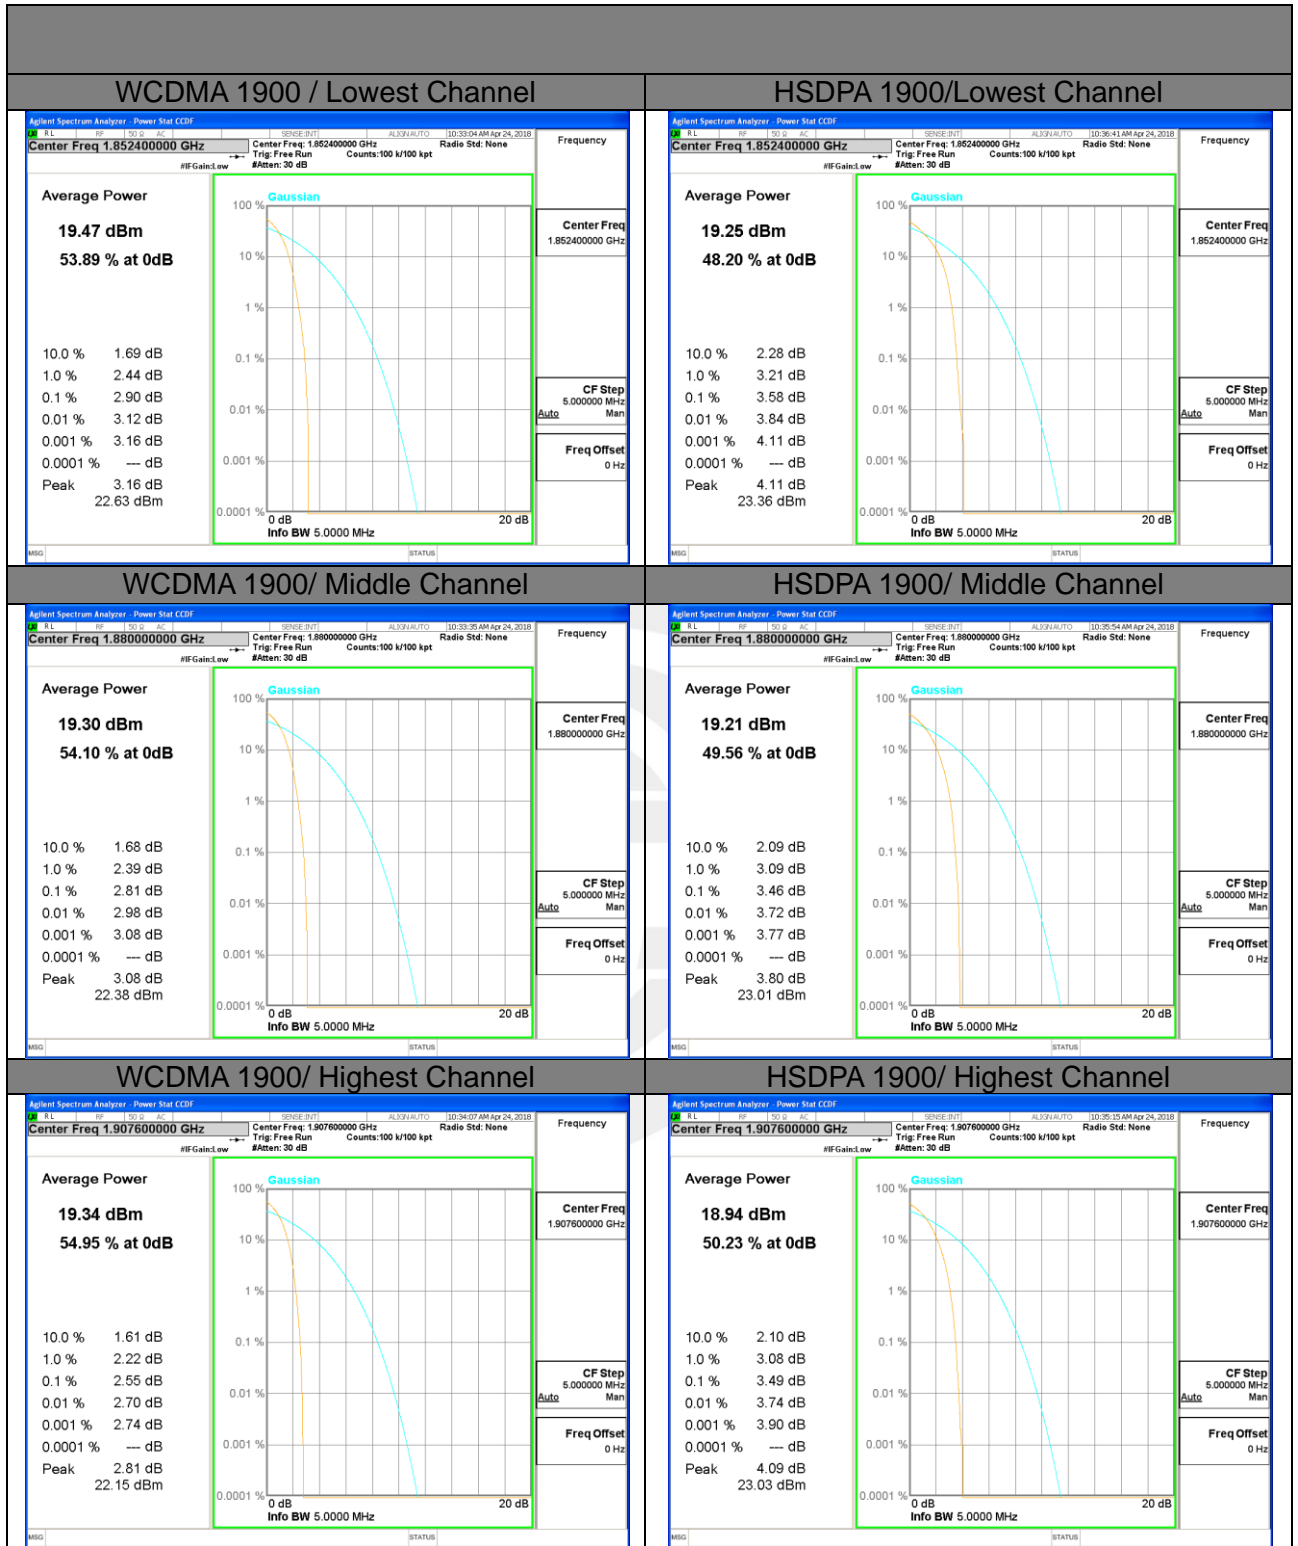

PEAK-TO-AVERAGE RADIO

GSM 850

EDGE 850/ Lowest Channel

EDGE 850/ Middle Channel

EDGE 850/ Highest Channel

PCS 1900

WCDMA BAND V

HSUPA 850/ Lowest Channel

HSUPA 850/ Middle Channel

HSUPA 850/ Highest Channel

WCDMA BAND II

WCDMA BAND IV

LTE band 2

LTE band 2 /QPSK

Lowest Channel / 20MHz / 1 RB

Lowest Channel / 20MHz / 100 RB

Middle Channel / 20MHz / 1 RB

Middle Channel / 20MHz / 100 RB

Highest Channel / 20MHz / 1 RB

Highest Channel / 20MHz / 100 RB

LTE band 2

LTE band 2 /16-QAM

Lowest Channel / 20MHz / 1 RB

Lowest Channel / 20MHz / 100 RB

Middle Channel / 20MHz / 1 RB

Middle Channel / 20MHz / 100 RB

Highest Channel / 20MHz / 1 RB

Highest Channel / 20MHz / 100 RB

LTE band 4

LTE band 4 /QPSK

Lowest Channel / 20MHz / 1 RB

Lowest Channel / 20MHz / 100 RB