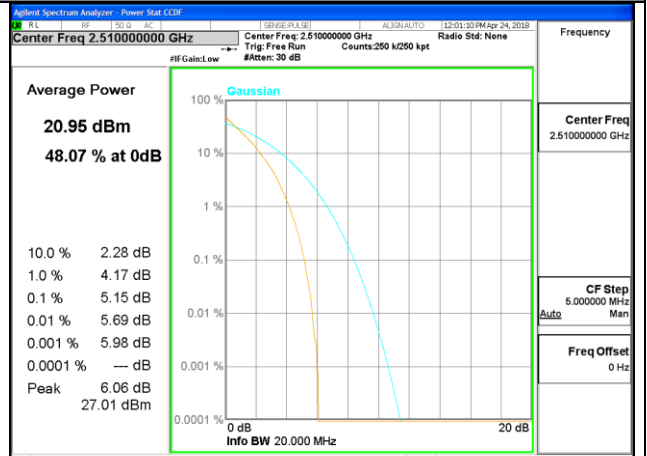

Middle Channel / 20MHz / 1 RB

Middle Channel / 20MHz / 100 RB

Highest Channel / 20MHz / 1 RB

Highest Channel / 20MHz / 100 RB

LTE band 4

LTE band 4 /16-QAM

Lowest Channel / 20MHz / 1 RB

Lowest Channel / 20MHz / 100 RB

Middle Channel / 20MHz / 1 RB

Middle Channel / 20MHz / 100 RB

Highest Channel / 20MHz / 1 RB

Highest Channel / 20MHz / 100 RB

LTE band 7

LTE band 7 /QPSK

Lowest Channel / 20MHz / 1 RB

Lowest Channel / 20MHz / 100 RB

Middle Channel / 20MHz / 1 RB

Middle Channel / 20MHz / 100 RB

Highest Channel / 20MHz / 1 RB

Highest Channel / 20MHz / 100 RB

LTE band 7