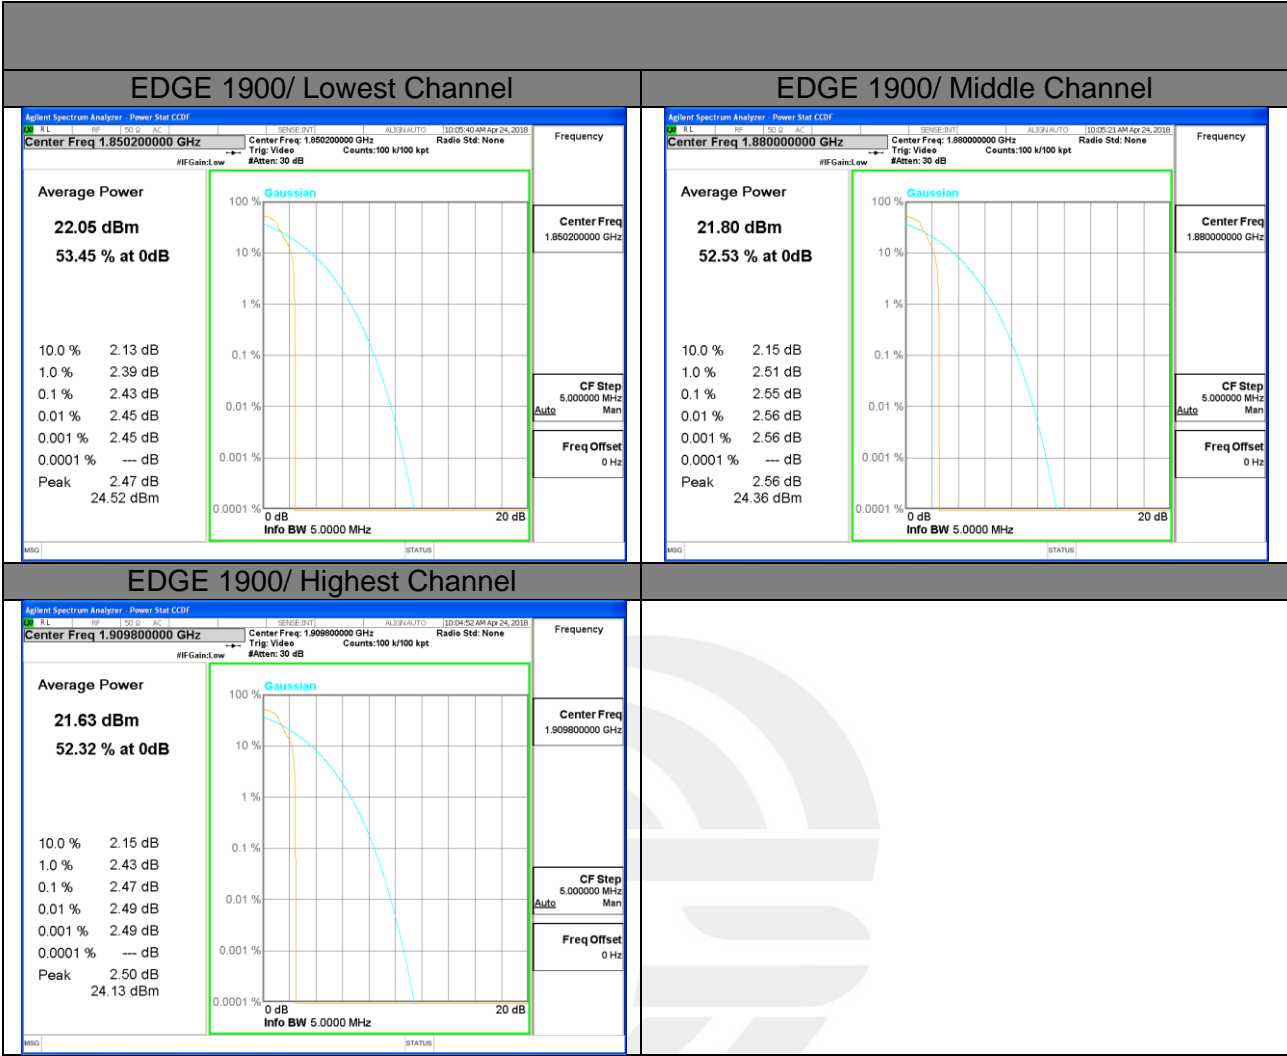

PEAK-TO-AVERAGE RADIO

GSM 850

EDGE 850/ Lowest Channel

EDGE 850/ Middle Channel

EDGE 850/ Highest Channel

PCS 1900

WCDMA BAND V

HSUPA 850/ Lowest Channel

HSUPA 850/ Middle Channel

HSUPA 850/ Highest Channel

WCDMA BAND II

WCDMA BAND IV

LTE band 2

LTE band 2 /QPSK

Lowest Channel / 20MHz / 1 RB

Lowest Channel / 20MHz / 100 RB

Middle Channel / 20MHz / 1 RB

Middle Channel / 20MHz / 100 RB

Highest Channel / 20MHz / 1 RB

Highest Channel / 20MHz / 100 RB

LTE band 2

LTE band 2 /16-QAM

Lowest Channel / 20MHz / 1 RB

Lowest Channel / 20MHz / 100 RB

Middle Channel / 20MHz / 1 RB

Middle Channel / 20MHz / 100 RB

Highest Channel / 20MHz / 1 RB

Highest Channel / 20MHz / 100 RB

LTE band 4

LTE band 4 /QPSK

Lowest Channel / 20MHz / 1 RB

Lowest Channel / 20MHz / 100 RB