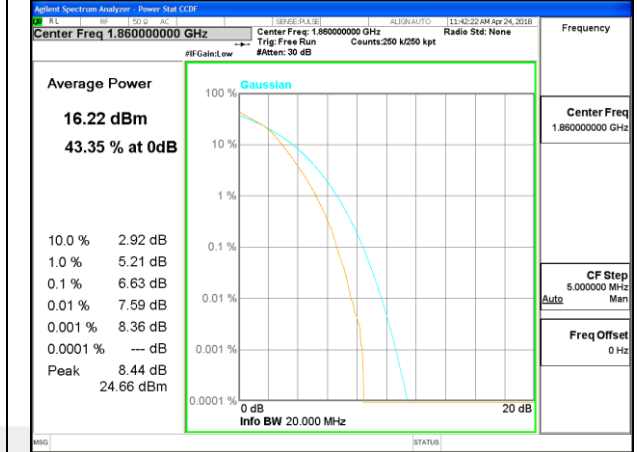

Middle Channel / 20MHz / 1 RB

Middle Channel / 20MHz / 100 RB

Highest Channel / 20MHz / 1 RB

Highest Channel / 20MHz / 100 RB

LTE band 2

LTE band 2 /16-QAM

Lowest Channel / 20MHz / 1 RB

Lowest Channel / 20MHz / 100 RB

Middle Channel / 20MHz / 1 RB

Middle Channel / 20MHz / 100 RB

Highest Channel / 20MHz / 1 RB

Highest Channel / 20MHz / 100 RB

LTE band 4

LTE band 4 /QPSK

Lowest Channel / 20MHz / 1 RB

Lowest Channel / 20MHz / 100 RB