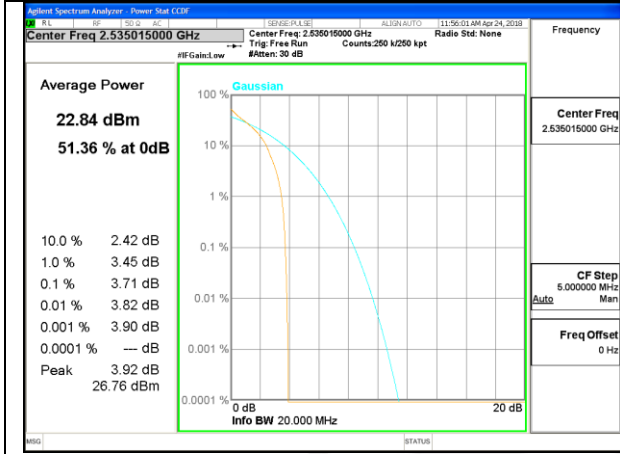

Middle Channel / 20MHz / 1 RB

Middle Channel / 20MHz / 100 RB

Highest Channel / 20MHz / 1 RB

Highest Channel / 20MHz / 100 RB

LTE band 4

LTE band 4 /16-QAM

Lowest Channel / 20MHz / 1 RB

Lowest Channel / 20MHz / 100 RB

Middle Channel / 20MHz / 1 RB

Middle Channel / 20MHz / 100 RB

Highest Channel / 20MHz / 1 RB

Highest Channel / 20MHz / 100 RB

LTE band 7

LTE band 7 /QPSK

Lowest Channel / 20MHz / 1 RB

Lowest Channel / 20MHz / 100 RB

Middle Channel / 20MHz / 1 RB

Middle Channel / 20MHz / 100 RB

Highest Channel / 20MHz / 1 RB

Highest Channel / 20MHz / 100 RB

LTE band 7