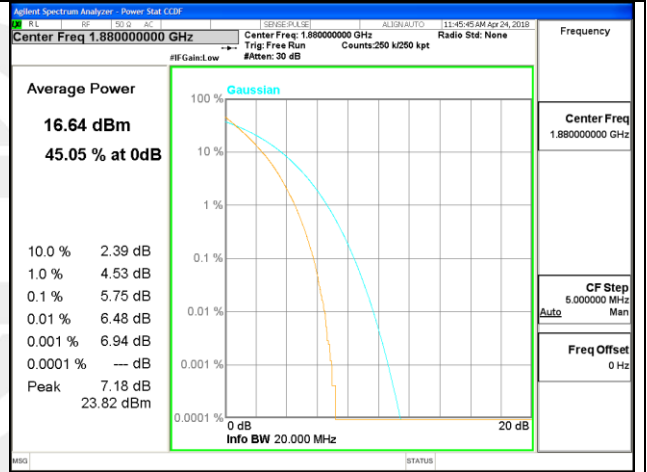

HSUPA 850/ Middle Channel

HSUPA 850/ Highest Channel

WCDMA BAND II

WCDMA BAND IV

LTE band 2

LTE band 2 /QPSK

Lowest Channel / 20MHz / 1 RB

Lowest Channel / 20MHz / 100 RB

Middle Channel / 20MHz / 1 RB

Middle Channel / 20MHz / 100 RB

Highest Channel / 20MHz / 1 RB

Highest Channel / 20MHz / 100 RB

LTE band 2

LTE band 2 /16-QAM

Lowest Channel / 20MHz / 1 RB

Lowest Channel / 20MHz / 100 RB

Middle Channel / 20MHz / 1 RB

Middle Channel / 20MHz / 100 RB

Highest Channel / 20MHz / 1 RB

Highest Channel / 20MHz / 100 RB

LTE band 4

LTE band 4 /QPSK

Lowest Channel / 20MHz / 1 RB

Lowest Channel / 20MHz / 100 RB