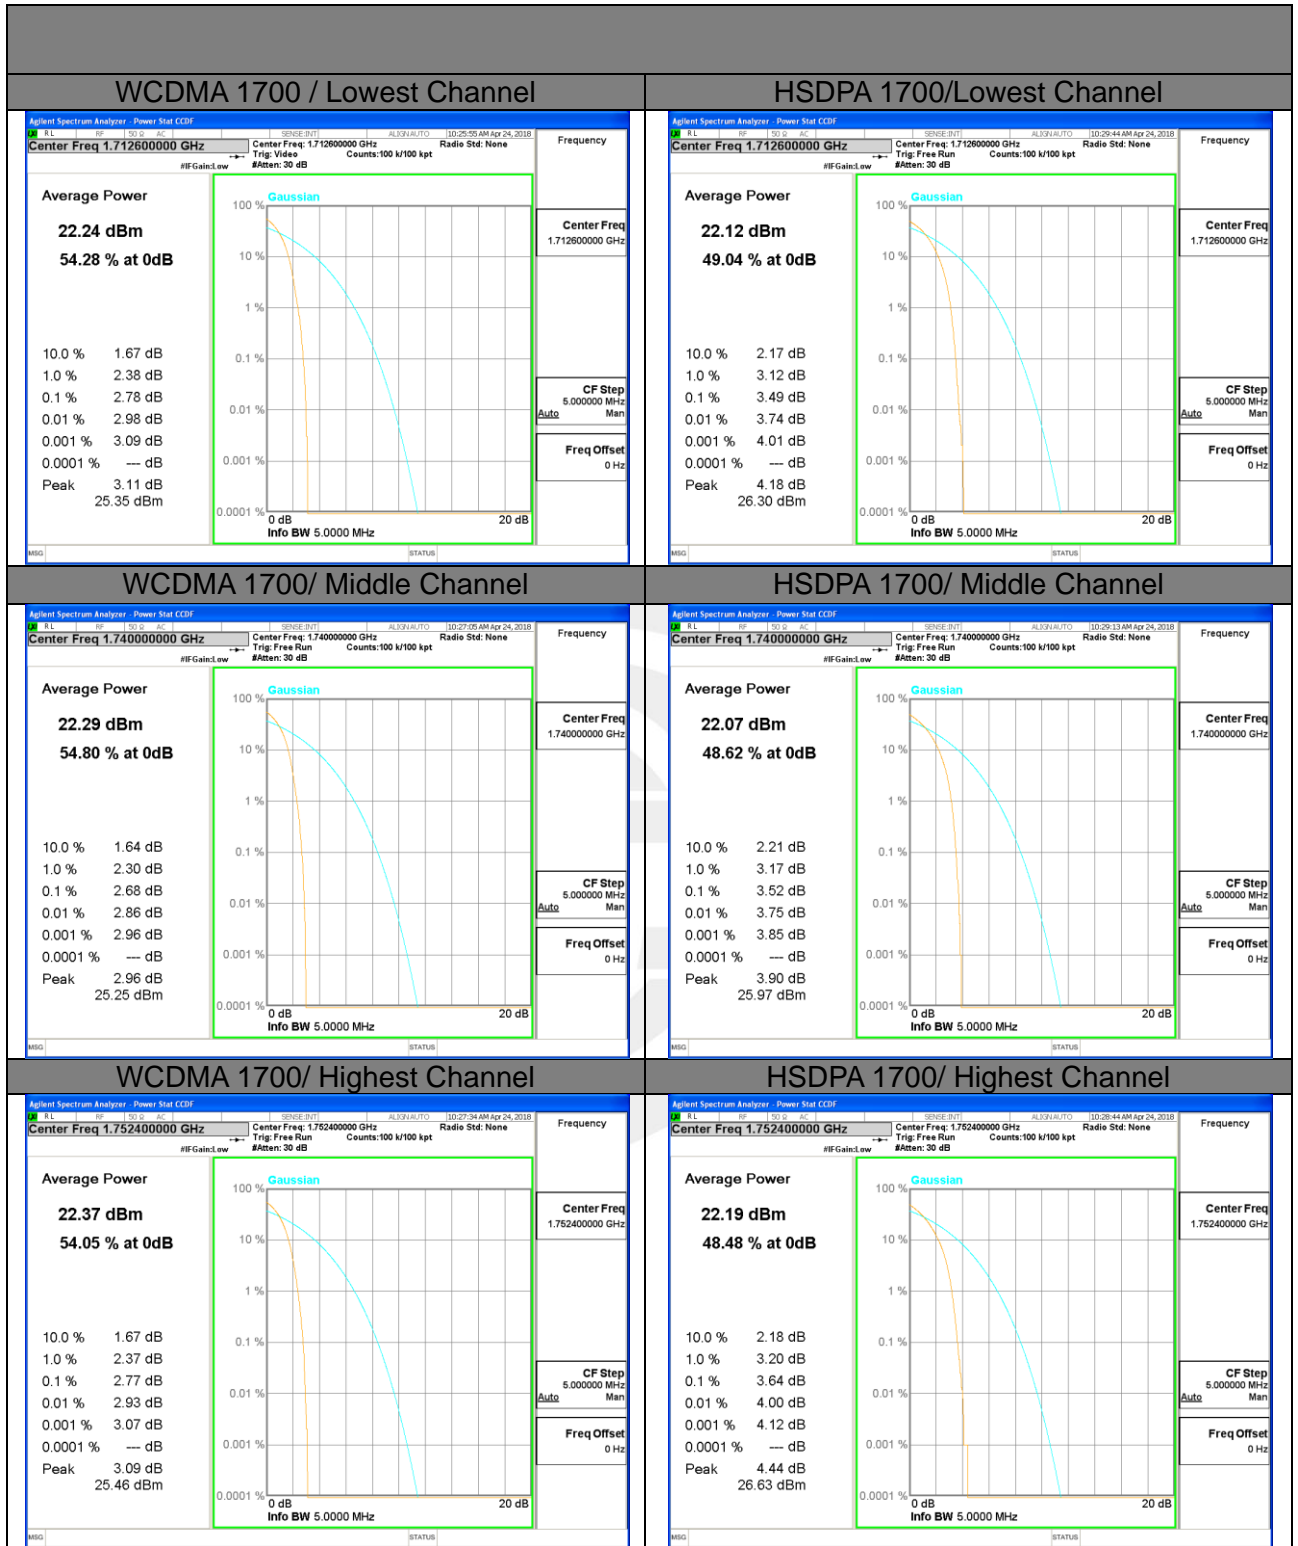

PEAK-TO-AVERAGE RADIO

GSM 850

EDGE 850/ Lowest Channel

EDGE 850/ Middle Channel

EDGE 850/ Highest Channel

PCS 1900

WCDMA BAND V

HSUPA 850/ Lowest Channel

HSUPA 850/ Middle Channel

HSUPA 850/ Highest Channel

WCDMA BAND II

WCDMA BAND IV

LTE band 2

LTE band 2 /QPSK

Lowest Channel / 20MHz / 1 RB

Lowest Channel / 20MHz / 100 RB

Middle Channel / 20MHz / 1 RB

Middle Channel / 20MHz / 100 RB

Highest Channel / 20MHz / 1 RB

Highest Channel / 20MHz / 100 RB

LTE band 2

LTE band 2 /16-QAM

Lowest Channel / 20MHz / 1 RB

Lowest Channel / 20MHz / 100 RB

Middle Channel / 20MHz / 1 RB

Middle Channel / 20MHz / 100 RB

Highest Channel / 20MHz / 1 RB

Highest Channel / 20MHz / 100 RB

LTE band 4

LTE band 4 /QPSK

Lowest Channel / 20MHz / 1 RB

Lowest Channel / 20MHz / 100 RB