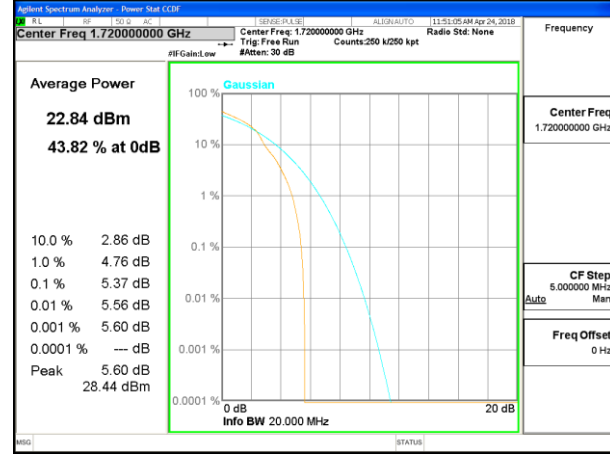

Middle Channel / 20MHz / 1 RB

Middle Channel / 20MHz / 100 RB

Highest Channel / 20MHz / 1 RB

Highest Channel / 20MHz / 100 RB

LTE band 4

LTE band 4 /QPSK

Lowest Channel / 20MHz / 1 RB

Lowest Channel / 20MHz / 100 RB

Middle Channel / 20MHz / 1 RB

Middle Channel / 20MHz / 100 RB

Highest Channel / 20MHz / 1 RB

Highest Channel / 20MHz / 100 RB

LTE band 4

LTE band 4 /16-QAM

Lowest Channel / 20MHz / 1 RB

Lowest Channel / 20MHz / 100 RB

Middle Channel / 20MHz / 1 RB

Middle Channel / 20MHz / 100 RB

Highest Channel / 20MHz / 1 RB

Highest Channel / 20MHz / 100 RB

LTE band 7

LTE band 7 /QPSK

Lowest Channel / 20MHz / 1 RB

Lowest Channel / 20MHz / 100 RB