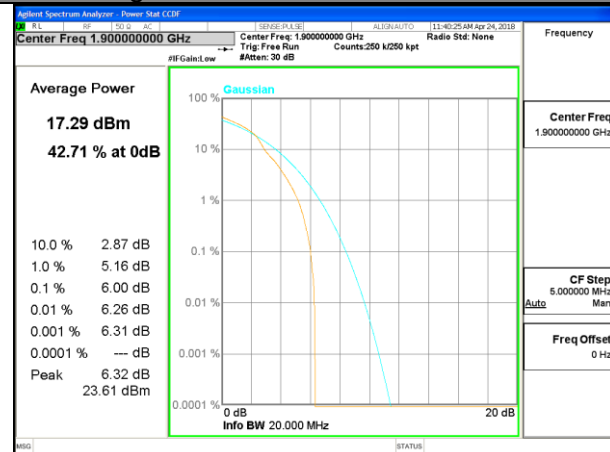

HSUPA 850/ Middle Channel

HSUPA 850/ Highest Channel

WCDMA BAND II

WCDMA BAND IV

LTE band 2

LTE band 2 /QPSK

Lowest Channel / 20MHz / 1 RB

Lowest Channel / 20MHz / 100 RB

Middle Channel / 20MHz / 1 RB

Middle Channel / 20MHz / 100 RB

Highest Channel / 20MHz / 1 RB

Highest Channel / 20MHz / 100 RB

LTE band 2

LTE band 2 /16-QAM

Lowest Channel / 20MHz / 1 RB

Lowest Channel / 20MHz / 100 RB

Middle Channel / 20MHz / 1 RB

Middle Channel / 20MHz / 100 RB

Highest Channel / 20MHz / 1 RB

Highest Channel / 20MHz / 100 RB

LTE band 4

LTE band 4 /QPSK

Lowest Channel / 20MHz / 1 RB

Lowest Channel / 20MHz / 100 RB