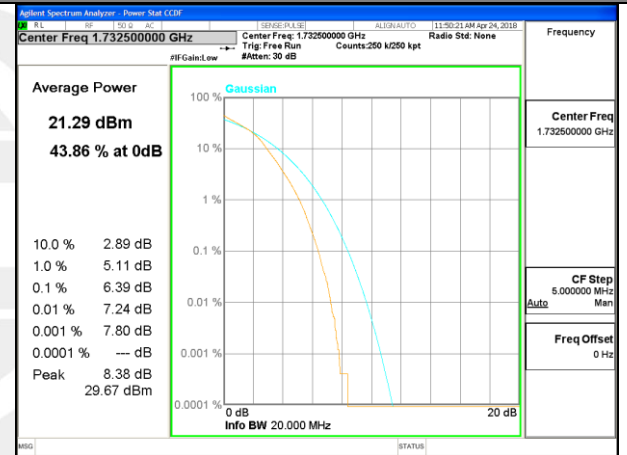

Middle Channel / 20MHz / 1 RB

Middle Channel / 20MHz / 100 RB

Highest Channel / 20MHz / 1 RB

Highest Channel / 20MHz / 100 RB

LTE band 4

LTE band 4 /QPSK

Lowest Channel / 20MHz / 1 RB

Lowest Channel / 20MHz / 100 RB

Middle Channel / 20MHz / 1 RB

Middle Channel / 20MHz / 100 RB

Highest Channel / 20MHz / 1 RB

Highest Channel / 20MHz / 100 RB

LTE band 4

LTE band 4 /16-QAM

Lowest Channel / 20MHz / 1 RB

Lowest Channel / 20MHz / 100 RB

Middle Channel / 20MHz / 1 RB

Middle Channel / 20MHz / 100 RB

Highest Channel / 20MHz / 1 RB

Highest Channel / 20MHz / 100 RB

LTE band 7

LTE band 7 /QPSK

Lowest Channel / 20MHz / 1 RB

Lowest Channel / 20MHz / 100 RB