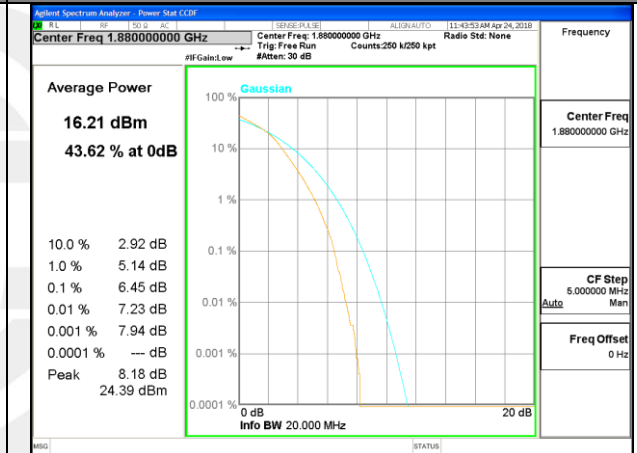

HSUPA 850/ Middle Channel

HSUPA 850/ Highest Channel

WCDMA BAND II

WCDMA BAND IV

LTE band 2

LTE band 2 /QPSK

Lowest Channel / 20MHz / 1 RB

Lowest Channel / 20MHz / 100 RB

Middle Channel / 20MHz / 1 RB

Middle Channel / 20MHz / 100 RB

Highest Channel / 20MHz / 1 RB

Highest Channel / 20MHz / 100 RB

LTE band 2

LTE band 2 /16-QAM

Lowest Channel / 20MHz / 1 RB

Lowest Channel / 20MHz / 100 RB

Middle Channel / 20MHz / 1 RB

Middle Channel / 20MHz / 100 RB

Highest Channel / 20MHz / 1 RB

Highest Channel / 20MHz / 100 RB

LTE band 4

LTE band 4 /QPSK

Lowest Channel / 20MHz / 1 RB

Lowest Channel / 20MHz / 100 RB

Middle Channel / 20MHz / 1 RB

Middle Channel / 20MHz / 100 RB

Highest Channel / 20MHz / 1 RB

Highest Channel / 20MHz / 100 RB

LTE band 4

LTE band 4 /16-QAM

Lowest Channel / 20MHz / 1 RB

Lowest Channel / 20MHz / 100 RB