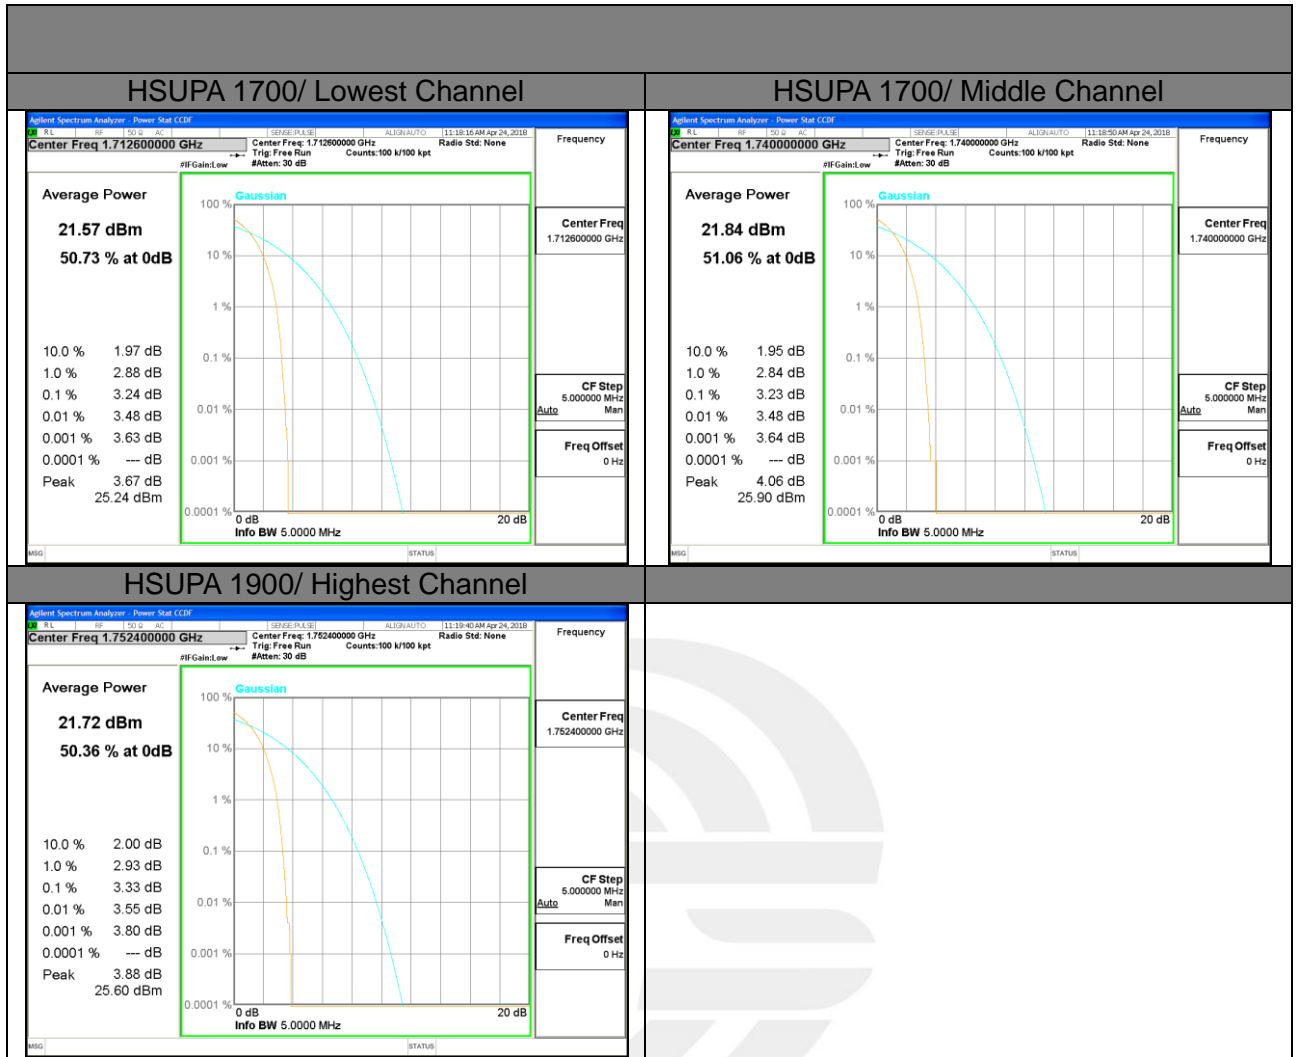

PEAK-TO-AVERAGE RADIO

GSM 850

EDGE 850/ Lowest Channel

EDGE 850/ Middle Channel

EDGE 850/ Highest Channel

PCS 1900

WCDMA BAND V

HSUPA 850/ Lowest Channel

HSUPA 850/ Middle Channel

HSUPA 850/ Highest Channel

WCDMA BAND II

WCDMA BAND IV

LTE band 2

LTE band 2 /QPSK

Lowest Channel / 20MHz / 1 RB

Lowest Channel / 20MHz / 100 RB

Middle Channel / 20MHz / 1 RB

Middle Channel / 20MHz / 100 RB

Highest Channel / 20MHz / 1 RB

Highest Channel / 20MHz / 100 RB

LTE band 2

LTE band 2 /16-QAM

Lowest Channel / 20MHz / 1 RB

Lowest Channel / 20MHz / 100 RB

Middle Channel / 20MHz / 1 RB

Middle Channel / 20MHz / 100 RB

Highest Channel / 20MHz / 1 RB

Highest Channel / 20MHz / 100 RB

LTE band 4

LTE band 4 /QPSK

Lowest Channel / 20MHz / 1 RB

Lowest Channel / 20MHz / 100 RB