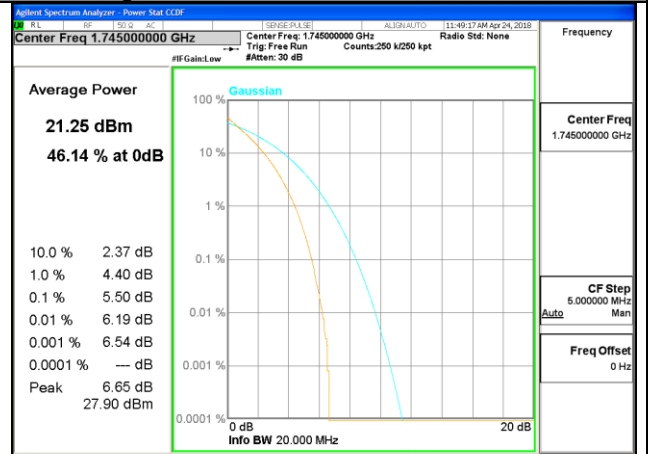

Middle Channel / 20MHz / 1 RB

Middle Channel / 20MHz / 100 RB

Highest Channel / 20MHz / 1 RB

Highest Channel / 20MHz / 100 RB

LTE band 4

LTE band 4 /QPSK

Lowest Channel / 20MHz / 1 RB

Lowest Channel / 20MHz / 100 RB

Middle Channel / 20MHz / 1 RB

Middle Channel / 20MHz / 100 RB

Highest Channel / 20MHz / 1 RB

Highest Channel / 20MHz / 100 RB

LTE band 4

LTE band 4 /16-QAM

Lowest Channel / 20MHz / 1 RB

Lowest Channel / 20MHz / 100 RB

Middle Channel / 20MHz / 1 RB

Middle Channel / 20MHz / 100 RB

Highest Channel / 20MHz / 1 RB

Highest Channel / 20MHz / 100 RB

LTE band 7

LTE band 7 /QPSK

Lowest Channel / 20MHz / 1 RB

Lowest Channel / 20MHz / 100 RB