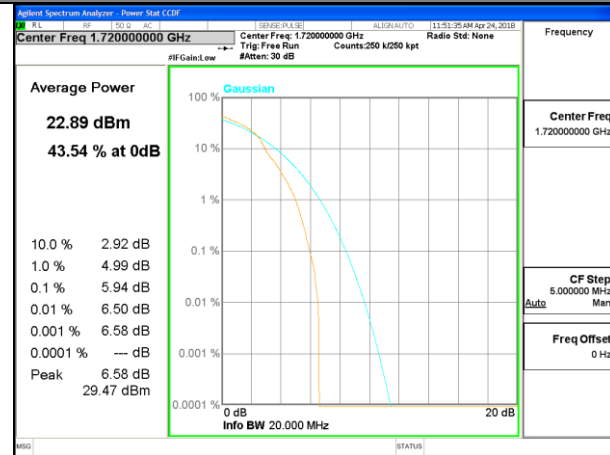

Middle Channel / 20MHz / 1 RB

Middle Channel / 20MHz / 100 RB

Highest Channel / 20MHz / 1 RB

Highest Channel / 20MHz / 100 RB

LTE band 4

LTE band 4 /QPSK

Lowest Channel / 20MHz / 1 RB

Lowest Channel / 20MHz / 100 RB

Middle Channel / 20MHz / 1 RB

Middle Channel / 20MHz / 100 RB

Highest Channel / 20MHz / 1 RB

Highest Channel / 20MHz / 100 RB

LTE band 4

LTE band 4 /16-QAM

Lowest Channel / 20MHz / 1 RB

Lowest Channel / 20MHz / 100 RB

Middle Channel / 20MHz / 1 RB

Middle Channel / 20MHz / 100 RB

Highest Channel / 20MHz / 1 RB

Highest Channel / 20MHz / 100 RB

LTE band 7

LTE band 7 /QPSK

Lowest Channel / 20MHz / 1 RB

Lowest Channel / 20MHz / 100 RB