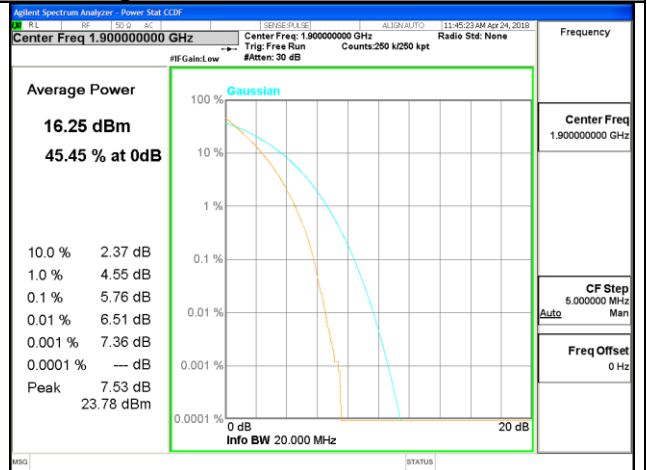

HSUPA 850/ Middle Channel

HSUPA 850/ Highest Channel

WCDMA BAND II

WCDMA BAND IV

LTE band 2

LTE band 2 /QPSK

Lowest Channel / 20MHz / 1 RB

Lowest Channel / 20MHz / 100 RB

Middle Channel / 20MHz / 1 RB

Middle Channel / 20MHz / 100 RB

Highest Channel / 20MHz / 1 RB

Highest Channel / 20MHz / 100 RB

LTE band 2

LTE band 2 /16-QAM

Lowest Channel / 20MHz / 1 RB

Lowest Channel / 20MHz / 100 RB

Middle Channel / 20MHz / 1 RB

Middle Channel / 20MHz / 100 RB

Highest Channel / 20MHz / 1 RB

Highest Channel / 20MHz / 100 RB

LTE band 4

LTE band 4 /QPSK

Lowest Channel / 20MHz / 1 RB

Lowest Channel / 20MHz / 100 RB

Middle Channel / 20MHz / 1 RB

Middle Channel / 20MHz / 100 RB

Highest Channel / 20MHz / 1 RB

Highest Channel / 20MHz / 100 RB

LTE band 4

LTE band 4 /16-QAM

Lowest Channel / 20MHz / 1 RB

Lowest Channel / 20MHz / 100 RB