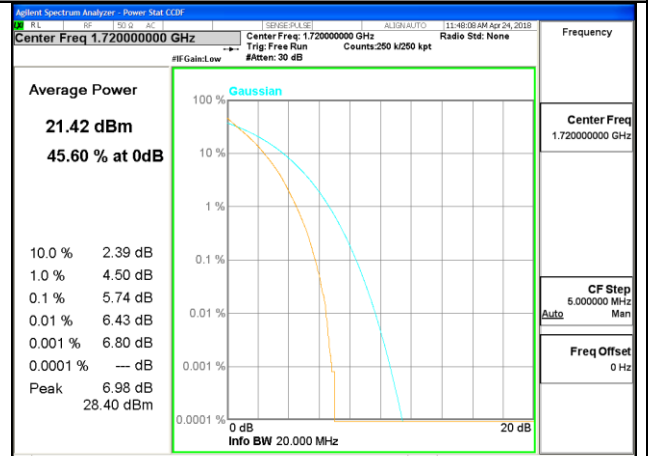

Middle Channel / 20MHz / 1 RB

Middle Channel / 20MHz / 100 RB

Highest Channel / 20MHz / 1 RB

Highest Channel / 20MHz / 100 RB

LTE band 2

LTE band 2 /16-QAM

Lowest Channel / 20MHz / 1 RB

Lowest Channel / 20MHz / 100 RB

Middle Channel / 20MHz / 1 RB

Middle Channel / 20MHz / 100 RB

Highest Channel / 20MHz / 1 RB

Highest Channel / 20MHz / 100 RB

LTE band 4

LTE band 4 /QPSK

Lowest Channel / 20MHz / 1 RB

Lowest Channel / 20MHz / 100 RB

Middle Channel / 20MHz / 1 RB

Middle Channel / 20MHz / 100 RB

Highest Channel / 20MHz / 1 RB

Highest Channel / 20MHz / 100 RB

LTE band 4

LTE band 4 /16-QAM

Lowest Channel / 20MHz / 1 RB

Lowest Channel / 20MHz / 100 RB