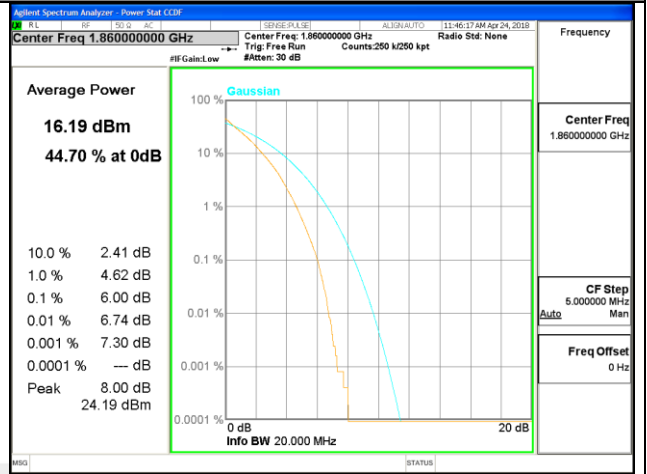

HSUPA 850/ Middle Channel

HSUPA 850/ Highest Channel

WCDMA BAND II

WCDMA BAND IV

LTE band 2

LTE band 2 /QPSK

Lowest Channel / 20MHz / 1 RB

Lowest Channel / 20MHz / 100 RB

Middle Channel / 20MHz / 1 RB

Middle Channel / 20MHz / 100 RB

Highest Channel / 20MHz / 1 RB

Highest Channel / 20MHz / 100 RB

LTE band 2

LTE band 2 /16-QAM

Lowest Channel / 20MHz / 1 RB

Lowest Channel / 20MHz / 100 RB

Middle Channel / 20MHz / 1 RB

Middle Channel / 20MHz / 100 RB

Highest Channel / 20MHz / 1 RB

Highest Channel / 20MHz / 100 RB

LTE band 4

LTE band 4 /QPSK

Lowest Channel / 20MHz / 1 RB

Lowest Channel / 20MHz / 100 RB