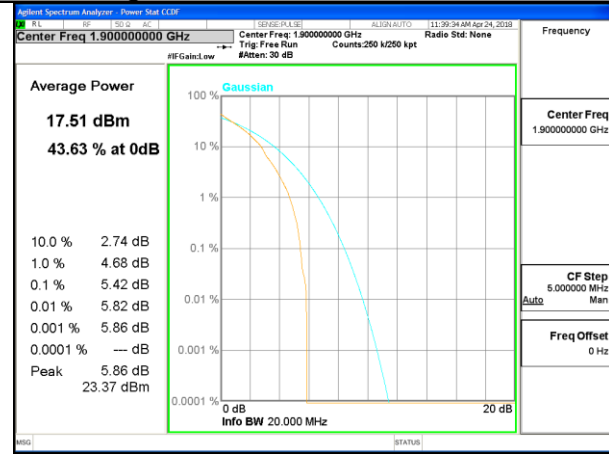

HSUPA 850/ Middle Channel

HSUPA 850/ Highest Channel

WCDMA BAND II

WCDMA BAND IV

LTE band 2

LTE band 2 /QPSK

Lowest Channel / 20MHz / 1 RB

Lowest Channel / 20MHz / 100 RB

Middle Channel / 20MHz / 1 RB

Middle Channel / 20MHz / 100 RB

Highest Channel / 20MHz / 1 RB

Highest Channel / 20MHz / 100 RB

LTE band 2

LTE band 2 /16-QAM

Lowest Channel / 20MHz / 1 RB

Lowest Channel / 20MHz / 100 RB

Middle Channel / 20MHz / 1 RB

Middle Channel / 20MHz / 100 RB

Highest Channel / 20MHz / 1 RB

Highest Channel / 20MHz / 100 RB

LTE band 4

LTE band 4 /QPSK

Lowest Channel / 20MHz / 1 RB

Lowest Channel / 20MHz / 100 RB