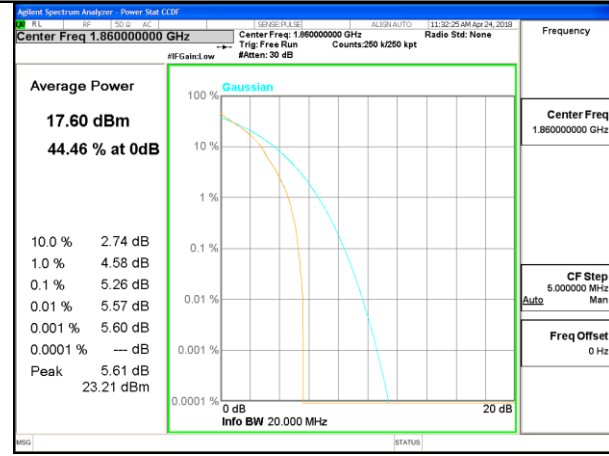

HSUPA 850/ Middle Channel

HSUPA 850/ Highest Channel

WCDMA BAND II

WCDMA BAND IV

LTE band 2

LTE band 2 /QPSK

Lowest Channel / 20MHz / 1 RB

Lowest Channel / 20MHz / 100 RB

Middle Channel / 20MHz / 1 RB

Middle Channel / 20MHz / 100 RB

Highest Channel / 20MHz / 1 RB

Highest Channel / 20MHz / 100 RB

LTE band 2

LTE band 2 /16-QAM

Lowest Channel / 20MHz / 1 RB

Lowest Channel / 20MHz / 100 RB

Middle Channel / 20MHz / 1 RB

Middle Channel / 20MHz / 100 RB

Highest Channel / 20MHz / 1 RB

Highest Channel / 20MHz / 100 RB

LTE band 4

LTE band 4 /QPSK

Lowest Channel / 20MHz / 1 RB

Lowest Channel / 20MHz / 100 RB