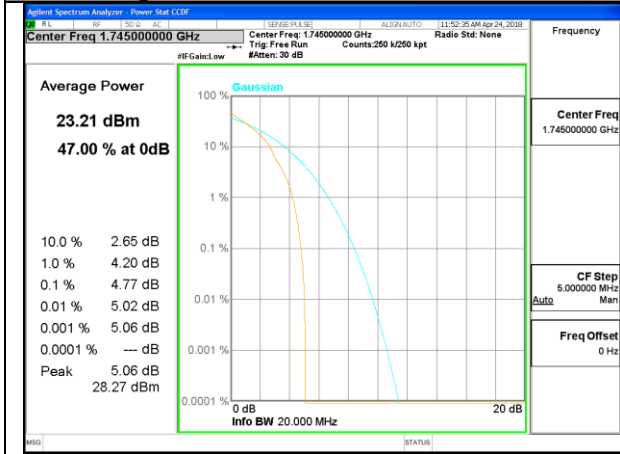

Middle Channel / 20MHz / 1 RB

Middle Channel / 20MHz / 100 RB

Highest Channel / 20MHz / 1 RB

Highest Channel / 20MHz / 100 RB

LTE band 2

LTE band 2 /16-QAM

Lowest Channel / 20MHz / 1 RB

Lowest Channel / 20MHz / 100 RB

Middle Channel / 20MHz / 1 RB

Middle Channel / 20MHz / 100 RB

Highest Channel / 20MHz / 1 RB

Highest Channel / 20MHz / 100 RB

LTE band 4

LTE band 4 /QPSK

Lowest Channel / 20MHz / 1 RB

Lowest Channel / 20MHz / 100 RB

Middle Channel / 20MHz / 1 RB

Middle Channel / 20MHz / 100 RB

Highest Channel / 20MHz / 1 RB

Highest Channel / 20MHz / 100 RB

LTE band 4

LTE band 4 /16-QAM

Lowest Channel / 20MHz / 1 RB

Lowest Channel / 20MHz / 100 RB