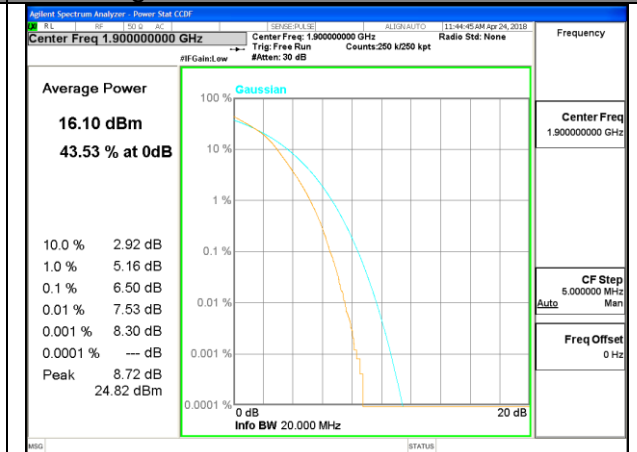

Middle Channel / 20MHz / 1 RB

Middle Channel / 20MHz / 100 RB

Highest Channel / 20MHz / 1 RB

Highest Channel / 20MHz / 100 RB

LTE band 2

LTE band 2 /16-QAM

Lowest Channel / 20MHz / 1 RB

Lowest Channel / 20MHz / 100 RB

Middle Channel / 20MHz / 1 RB

Middle Channel / 20MHz / 100 RB

Highest Channel / 20MHz / 1 RB

Highest Channel / 20MHz / 100 RB

LTE band 4

LTE band 4 /QPSK

Lowest Channel / 20MHz / 1 RB

Lowest Channel / 20MHz / 100 RB

Middle Channel / 20MHz / 1 RB

Middle Channel / 20MHz / 100 RB

Highest Channel / 20MHz / 1 RB

Highest Channel / 20MHz / 100 RB

LTE band 4

LTE band 4 /16-QAM

Lowest Channel / 20MHz / 1 RB

Lowest Channel / 20MHz / 100 RB