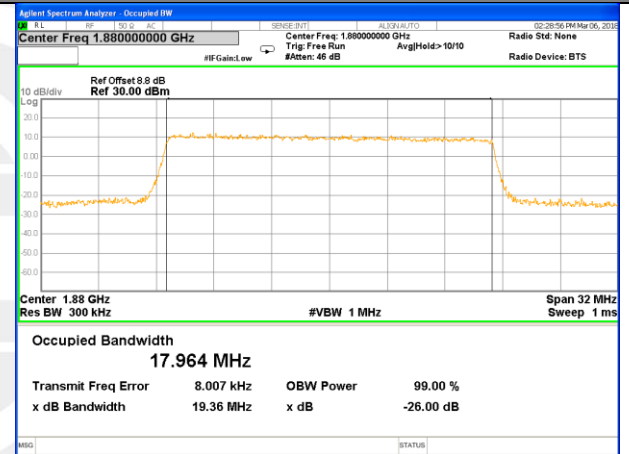

Middle Channel / 5MHz / 16QAM

Highest Channel / 5MHz / QPSK

Highest Channel / 5MHz / 16QAM

LTE band 2

LTE band 2 (99% and -26 Bandwidth)

Lowest Channel / 10MHz / QPSK

Lowest Channel / 10MHz / 16QAM

Middle Channel / 10MHz / QPSK

Middle Channel / 10MHz / 16QAM

Highest Channel / 10MHz / QPSK

Highest Channel / 10MHz / 16QAM

LTE band 2

LTE band 2 (99% and -26 Bandwidth)

LTE band 2

LTE band 2 (99% and -26 Bandwidth)

Lowest Channel / 20MHz / QPSK

Lowest Channel / 20MHz / 16QAM

Middle Channel / 20MHz / QPSK

Middle Channel / 20MHz / 16QAM

Highest Channel / 20MHz / QPSK

Highest Channel / 20MHz / 16QAM

LTE band 4

LTE band 4 (99% and -26 Bandwidth)

LTE band 4