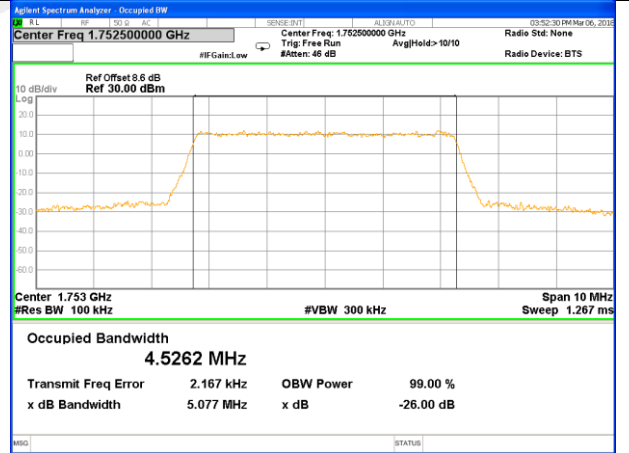

LTE band 4 (99% and -26 Bandwidth)

Lowest Channel / 3MHz / QPSK

Lowest Channel / 3MHz / 16QAM

Middle Channel / 3MHz / QPSK

Middle Channel / 3MHz / 16QAM

Highest Channel / 3MHz / QPSK

Highest Channel / 3MHz / 16QAM

LTE band 4

LTE band 4 (99% and -26 Bandwidth)

Lowest Channel / 5MHz / QPSK

Lowest Channel / 5MHz / 16QAM

Middle Channel / 5MHz / QPSK

Middle Channel / 5MHz / 16QAM

Highest Channel / 5MHz / QPSK

Highest Channel / 5MHz / 16QAM

LTE band 4

LTE band 4 (99% and -26 Bandwidth)

Lowest Channel / 10MHz / QPSK

Lowest Channel / 10MHz / 16QAM

Middle Channel / 10MHz / QPSK

Middle Channel / 10MHz / 16QAM

Highest Channel / 10MHz / QPSK

Highest Channel / 10MHz / 16QAM