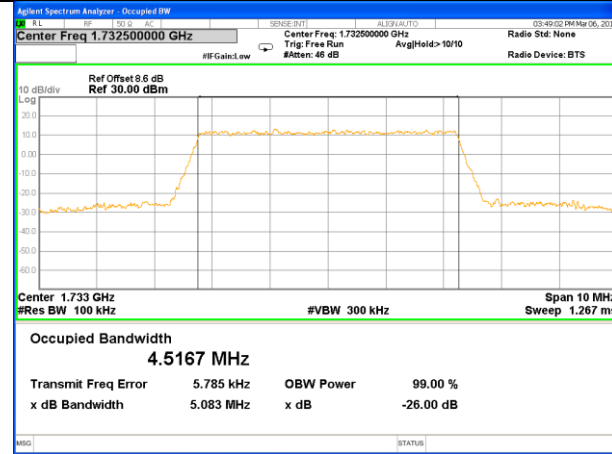

LTE band 4 (99% and -26 Bandwidth)

Lowest Channel / 3MHz / QPSK

Lowest Channel / 3MHz / 16QAM

Middle Channel / 3MHz / QPSK

Middle Channel / 3MHz / 16QAM

Highest Channel / 3MHz / QPSK

Highest Channel / 3MHz / 16QAM

LTE band 4

LTE band 4 (99% and -26 Bandwidth)

Lowest Channel / 5MHz / QPSK

Lowest Channel / 5MHz / 16QAM

Middle Channel / 5MHz / QPSK

Middle Channel / 5MHz / 16QAM

Highest Channel / 5MHz / QPSK

Highest Channel / 5MHz / 16QAM

LTE band 4

LTE band 4 (99% and -26 Bandwidth)

Lowest Channel / 10MHz / QPSK

Lowest Channel / 10MHz / 16QAM

Middle Channel / 10MHz / QPSK

Middle Channel / 10MHz / 16QAM

Highest Channel / 10MHz / QPSK

Highest Channel / 10MHz / 16QAM