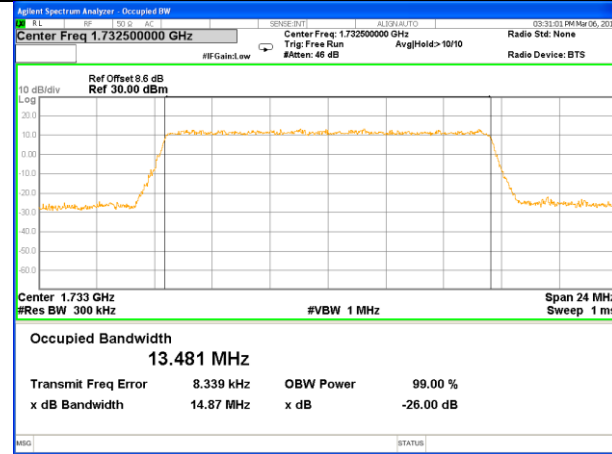

LTE band 4

LTE band 4 (99% and -26 Bandwidth)

Lowest Channel / 10MHz / QPSK

Lowest Channel / 10MHz / 16QAM

Middle Channel / 10MHz / QPSK

Middle Channel / 10MHz / 16QAM

Highest Channel / 10MHz / QPSK

Highest Channel / 10MHz / 16QAM

LTE band 4

LTE band 4 (99% and -26 Bandwidth)

Lowest Channel / 15MHz / QPSK

Lowest Channel / 15MHz / 16QAM

Middle Channel / 15MHz / QPSK

Middle Channel / 15MHz / 16QAM

Highest Channel / 15MHz / QPSK

Highest Channel / 15MHz / 16QAM

LTE band 4

LTE band 4 (99% and -26 Bandwidth)

Lowest Channel / 20MHz / QPSK

Lowest Channel / 20MHz / 16QAM

Middle Channel / 20MHz / QPSK

Middle Channel / 20MHz / 16QAM

Highest Channel / 20MHz / QPSK

Highest Channel / 20MHz / 16QAM