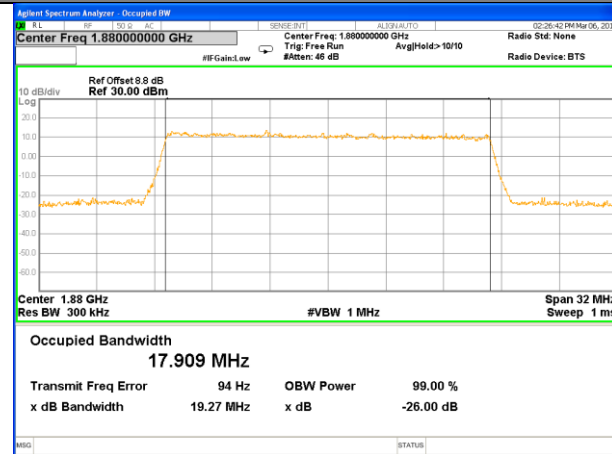

Middle Channel / 5MHz / 16QAM

Highest Channel / 5MHz / QPSK

Highest Channel / 5MHz / 16QAM

LTE band 2

LTE band 2 (99% and -26 Bandwidth)

Lowest Channel / 10MHz / QPSK

Lowest Channel / 10MHz / 16QAM

Middle Channel / 10MHz / QPSK

Middle Channel / 10MHz / 16QAM

Highest Channel / 10MHz / QPSK

Highest Channel / 10MHz / 16QAM

LTE band 2

LTE band 2 (99% and -26 Bandwidth)

LTE band 2

LTE band 2 (99% and -26 Bandwidth)

Lowest Channel / 20MHz / QPSK

Lowest Channel / 20MHz / 16QAM

Middle Channel / 20MHz / QPSK

Middle Channel / 20MHz / 16QAM

Highest Channel / 20MHz / QPSK

Highest Channel / 20MHz / 16QAM

LTE band 4

LTE band 4 (99% and -26 Bandwidth)

LTE band 4

LTE band 4 (99% and -26 Bandwidth)

Lowest Channel / 3MHz / QPSK

Lowest Channel / 3MHz / 16QAM

Middle Channel / 3MHz / QPSK

Middle Channel / 3MHz / 16QAM

Highest Channel / 3MHz / QPSK

Highest Channel / 3MHz / 16QAM