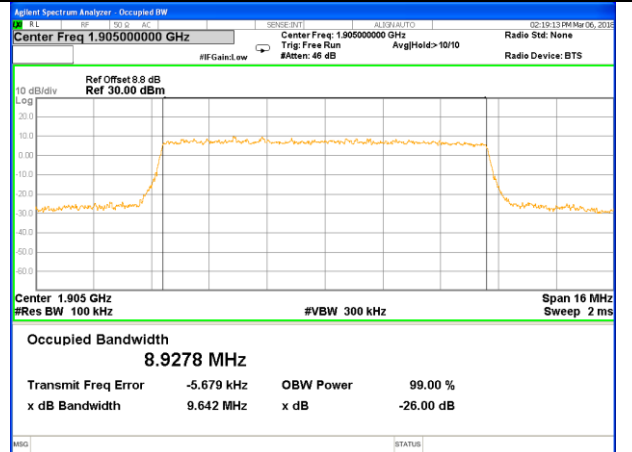

Highest Channel / 1.4MHz / 16QAM

LTE band 2

LTE band 2 (99% and -26 Bandwidth)

LTE band 2

LTE band 2 (99% and -26 Bandwidth)

Lowest Channel / 5MHz / QPSK

Lowest Channel / 5MHz / 16QAM

Middle Channel / 5MHz / QPSK

Middle Channel / 5MHz / 16QAM

Highest Channel / 5MHz / QPSK

Highest Channel / 5MHz / 16QAM

LTE band 2

LTE band 2 (99% and -26 Bandwidth)

Lowest Channel / 10MHz / QPSK

Lowest Channel / 10MHz / 16QAM

Middle Channel / 10MHz / QPSK

Middle Channel / 10MHz / 16QAM

Highest Channel / 10MHz / QPSK

Highest Channel / 10MHz / 16QAM

LTE band 2

LTE band 2 (99% and -26 Bandwidth)

LTE band 2

LTE band 2 (99% and -26 Bandwidth)

Lowest Channel / 20MHz / QPSK

Lowest Channel / 20MHz / 16QAM

Middle Channel / 20MHz / QPSK

Middle Channel / 20MHz / 16QAM

Highest Channel / 20MHz / QPSK

Highest Channel / 20MHz / 16QAM

LTE band 4

LTE band 4 (99% and -26 Bandwidth)

LTE band 4