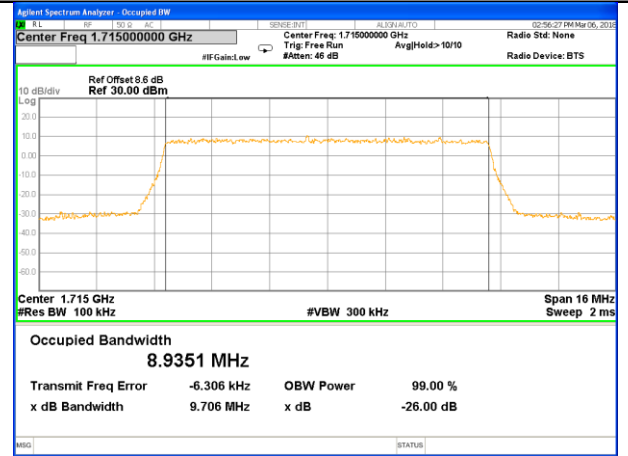

LTE band 4 (99% and -26 Bandwidth)

Lowest Channel / 3MHz / QPSK

Lowest Channel / 3MHz / 16QAM

Middle Channel / 3MHz / QPSK

Middle Channel / 3MHz / 16QAM

Highest Channel / 3MHz / QPSK

Highest Channel / 3MHz / 16QAM

LTE band 4

LTE band 4 (99% and -26 Bandwidth)

Lowest Channel / 5MHz / QPSK

Lowest Channel / 5MHz / 16QAM

Middle Channel / 5MHz / QPSK

Middle Channel / 5MHz / 16QAM

Highest Channel / 5MHz / QPSK

Highest Channel / 5MHz / 16QAM

LTE band 4

LTE band 4 (99% and -26 Bandwidth)

Lowest Channel / 10MHz / QPSK

Lowest Channel / 10MHz / 16QAM

Middle Channel / 10MHz / QPSK

Middle Channel / 10MHz / 16QAM

Highest Channel / 10MHz / QPSK

Highest Channel / 10MHz / 16QAM