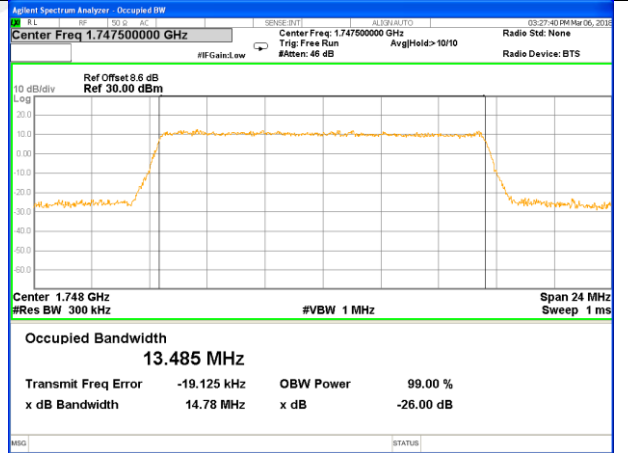

LTE band 4

LTE band 4 (99% and -26 Bandwidth)

Lowest Channel / 10MHz / QPSK

Lowest Channel / 10MHz / 16QAM

Middle Channel / 10MHz / QPSK

Middle Channel / 10MHz / 16QAM

Highest Channel / 10MHz / QPSK

Highest Channel / 10MHz / 16QAM

LTE band 4

LTE band 4 (99% and -26 Bandwidth)

Lowest Channel / 15MHz / QPSK

Lowest Channel / 15MHz / 16QAM

Middle Channel / 15MHz / QPSK

Middle Channel / 15MHz / 16QAM

Highest Channel / 15MHz / QPSK

Highest Channel / 15MHz / 16QAM

LTE band 4

LTE band 4 (99% and -26 Bandwidth)

Lowest Channel / 20MHz / QPSK

Lowest Channel / 20MHz / 16QAM

Middle Channel / 20MHz / QPSK

Middle Channel / 20MHz / 16QAM

Highest Channel / 20MHz / QPSK

Highest Channel / 20MHz / 16QAM