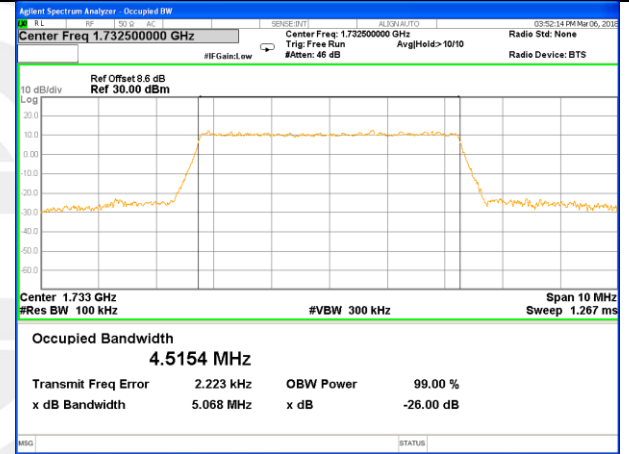

LTE band 4

LTE band 4 (99% and -26 Bandwidth)

Lowest Channel / 5MHz / QPSK

Lowest Channel / 5MHz / 16QAM

Middle Channel / 5MHz / QPSK

Middle Channel / 5MHz / 16QAM

Highest Channel / 5MHz / QPSK

Highest Channel / 5MHz / 16QAM

LTE band 4

LTE band 4 (99% and -26 Bandwidth)

Lowest Channel / 10MHz / QPSK

Lowest Channel / 10MHz / 16QAM

Middle Channel / 10MHz / QPSK

Middle Channel / 10MHz / 16QAM

Highest Channel / 10MHz / QPSK

Highest Channel / 10MHz / 16QAM