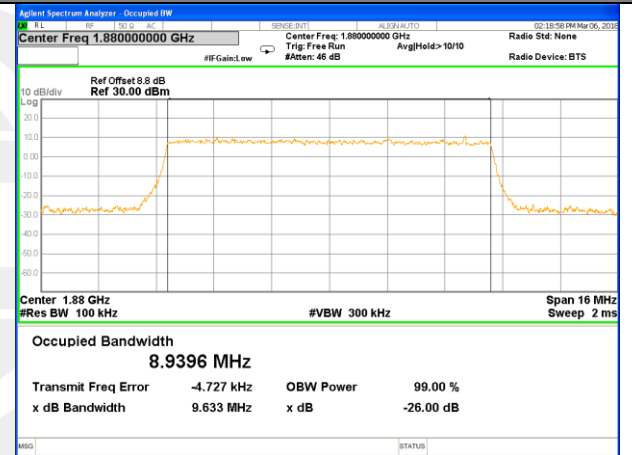

Highest Channel / 1.4MHz / 16QAM

LTE band 2

LTE band 2 (99% and -26 Bandwidth)

LTE band 2

LTE band 2 (99% and -26 Bandwidth)

Lowest Channel / 5MHz / QPSK

Lowest Channel / 5MHz / 16QAM

Middle Channel / 5MHz / QPSK

Middle Channel / 5MHz / 16QAM

Highest Channel / 5MHz / QPSK

Highest Channel / 5MHz / 16QAM

LTE band 2

LTE band 2 (99% and -26 Bandwidth)

Lowest Channel / 10MHz / QPSK

Lowest Channel / 10MHz / 16QAM

Middle Channel / 10MHz / QPSK

Middle Channel / 10MHz / 16QAM

Highest Channel / 10MHz / QPSK

Highest Channel / 10MHz / 16QAM

LTE band 2

LTE band 2 (99% and -26 Bandwidth)

LTE band 2

LTE band 2 (99% and -26 Bandwidth)

Lowest Channel / 20MHz / QPSK