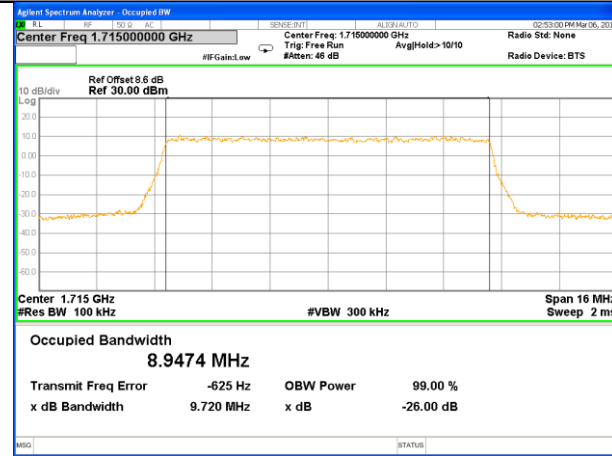

LTE band 4 (99% and -26 Bandwidth)

Lowest Channel / 3MHz / QPSK

Lowest Channel / 3MHz / 16QAM

Middle Channel / 3MHz / QPSK

Middle Channel / 3MHz / 16QAM

Highest Channel / 3MHz / QPSK

Highest Channel / 3MHz / 16QAM

LTE band 4

LTE band 4 (99% and -26 Bandwidth)

Lowest Channel / 5MHz / QPSK

Lowest Channel / 5MHz / 16QAM

Middle Channel / 5MHz / QPSK

Middle Channel / 5MHz / 16QAM

Highest Channel / 5MHz / QPSK

Highest Channel / 5MHz / 16QAM

LTE band 4

LTE band 4 (99% and -26 Bandwidth)

Lowest Channel / 10MHz / QPSK

Lowest Channel / 10MHz / 16QAM

Middle Channel / 10MHz / QPSK

Middle Channel / 10MHz / 16QAM

Highest Channel / 10MHz / QPSK

Highest Channel / 10MHz / 16QAM