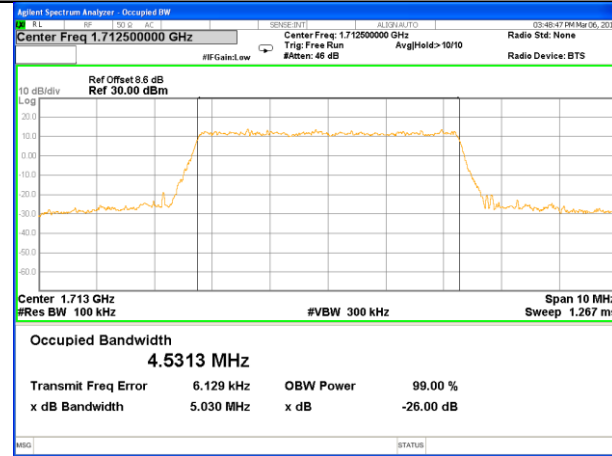

Lowest Channel / 20MHz / 16QAM

Middle Channel / 20MHz / QPSK

Middle Channel / 20MHz / 16QAM

Highest Channel / 20MHz / QPSK

Highest Channel / 20MHz / 16QAM

LTE band 4

LTE band 4 (99% and -26 Bandwidth)

LTE band 4

LTE band 4 (99% and -26 Bandwidth)

Lowest Channel / 3MHz / QPSK

Lowest Channel / 3MHz / 16QAM

Middle Channel / 3MHz / QPSK

Middle Channel / 3MHz / 16QAM

Highest Channel / 3MHz / QPSK

Highest Channel / 3MHz / 16QAM

LTE band 4

LTE band 4 (99% and -26 Bandwidth)

Lowest Channel / 5MHz / QPSK

Lowest Channel / 5MHz / 16QAM

Middle Channel / 5MHz / QPSK

Middle Channel / 5MHz / 16QAM

Highest Channel / 5MHz / QPSK

Highest Channel / 5MHz / 16QAM