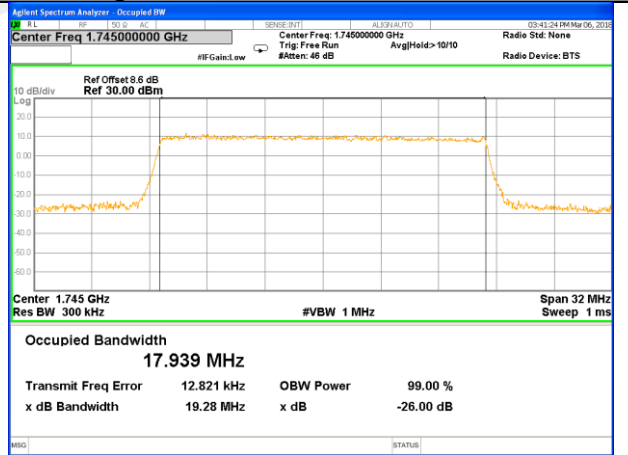

LTE band 4

LTE band 4 (99% and -26 Bandwidth)

Lowest Channel / 15MHz / QPSK

Lowest Channel / 15MHz / 16QAM

Middle Channel / 15MHz / QPSK

Middle Channel / 15MHz / 16QAM

Highest Channel / 15MHz / QPSK

Highest Channel / 15MHz / 16QAM

LTE band 4

LTE band 4 (99% and -26 Bandwidth)

Lowest Channel / 20MHz / QPSK

Lowest Channel / 20MHz / 16QAM

Middle Channel / 20MHz / QPSK

Middle Channel / 20MHz / 16QAM

Highest Channel / 20MHz / QPSK

Highest Channel / 20MHz / 16QAM