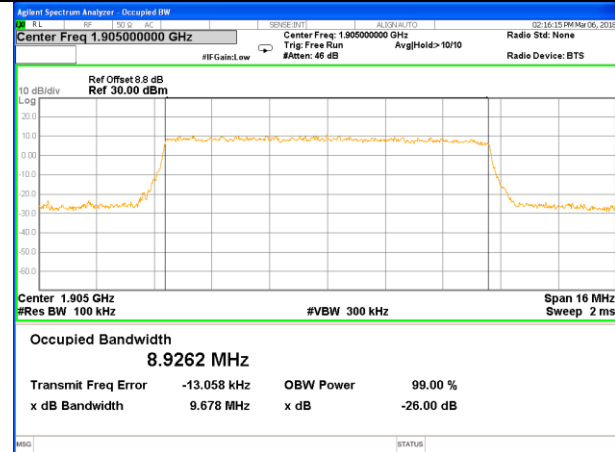

Highest Channel / 1.4MHz / 16QAM

LTE band 2

LTE band 2 (99% and -26 Bandwidth)

LTE band 2

LTE band 2 (99% and -26 Bandwidth)

Lowest Channel / 5MHz / QPSK

Lowest Channel / 5MHz / 16QAM

Middle Channel / 5MHz / QPSK

Middle Channel / 5MHz / 16QAM

Highest Channel / 5MHz / QPSK

Highest Channel / 5MHz / 16QAM

LTE band 2

LTE band 2 (99% and -26 Bandwidth)

Lowest Channel / 10MHz / QPSK

Lowest Channel / 10MHz / 16QAM

Middle Channel / 10MHz / QPSK

Middle Channel / 10MHz / 16QAM

Highest Channel / 10MHz / QPSK

Highest Channel / 10MHz / 16QAM

LTE band 2

LTE band 2 (99% and -26 Bandwidth)

LTE band 2

LTE band 2 (99% and -26 Bandwidth)

Lowest Channel / 20MHz / QPSK

Lowest Channel / 20MHz / 16QAM

Middle Channel / 20MHz / QPSK

Middle Channel / 20MHz / 16QAM

Highest Channel / 20MHz / QPSK

Highest Channel / 20MHz / 16QAM

LTE band 4

LTE band 4 (99% and -26 Bandwidth)

LTE band 4