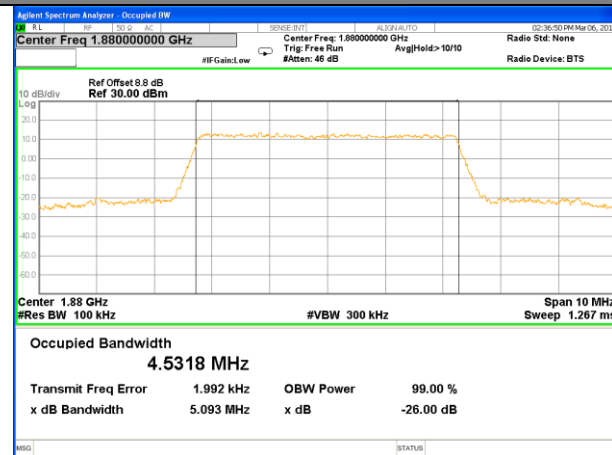

Highest Channel / 1.4MHz / 16QAM

LTE band 2

LTE band 2 (99% and -26 Bandwidth)

LTE band 2

LTE band 2 (99% and -26 Bandwidth)

Lowest Channel / 5MHz / QPSK

Lowest Channel / 5MHz / 16QAM

Middle Channel / 5MHz / QPSK

Middle Channel / 5MHz / 16QAM

Highest Channel / 5MHz / QPSK

Highest Channel / 5MHz / 16QAM

LTE band 2

LTE band 2 (99% and -26 Bandwidth)

Lowest Channel / 10MHz / QPSK

Lowest Channel / 10MHz / 16QAM

Middle Channel / 10MHz / QPSK