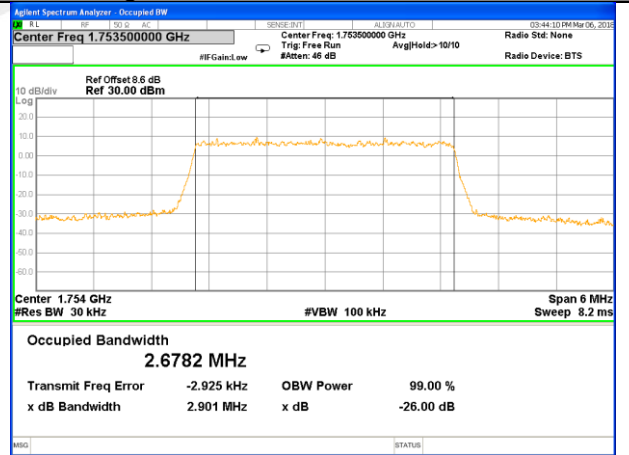

LTE band 4 (99% and -26 Bandwidth)

Lowest Channel / 3MHz / QPSK

Lowest Channel / 3MHz / 16QAM

Middle Channel / 3MHz / QPSK

Middle Channel / 3MHz / 16QAM

Highest Channel / 3MHz / QPSK

Highest Channel / 3MHz / 16QAM

LTE band 4

LTE band 4 (99% and -26 Bandwidth)

Lowest Channel / 5MHz / QPSK

Lowest Channel / 5MHz / 16QAM

Middle Channel / 5MHz / QPSK

Middle Channel / 5MHz / 16QAM

Highest Channel / 5MHz / QPSK

Highest Channel / 5MHz / 16QAM