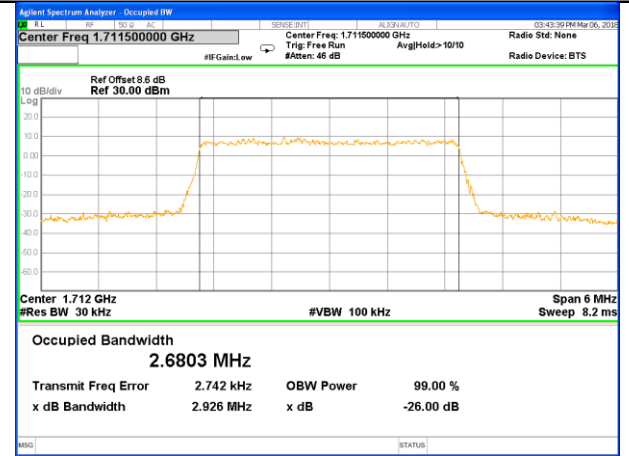

Middle Channel / 10MHz / 16QAM

Highest Channel / 10MHz / QPSK

Highest Channel / 10MHz / 16QAM

LTE band 2

LTE band 2 (99% and -26 Bandwidth)

LTE band 2

LTE band 2 (99% and -26 Bandwidth)

Lowest Channel / 20MHz / QPSK

Lowest Channel / 20MHz / 16QAM

Middle Channel / 20MHz / QPSK

Middle Channel / 20MHz / 16QAM

Highest Channel / 20MHz / QPSK

Highest Channel / 20MHz / 16QAM

LTE band 4

LTE band 4 (99% and -26 Bandwidth)

LTE band 4

LTE band 4 (99% and -26 Bandwidth)

Lowest Channel / 3MHz / QPSK

Lowest Channel / 3MHz / 16QAM

Middle Channel / 3MHz / QPSK

Middle Channel / 3MHz / 16QAM

Highest Channel / 3MHz / QPSK

Highest Channel / 3MHz / 16QAM