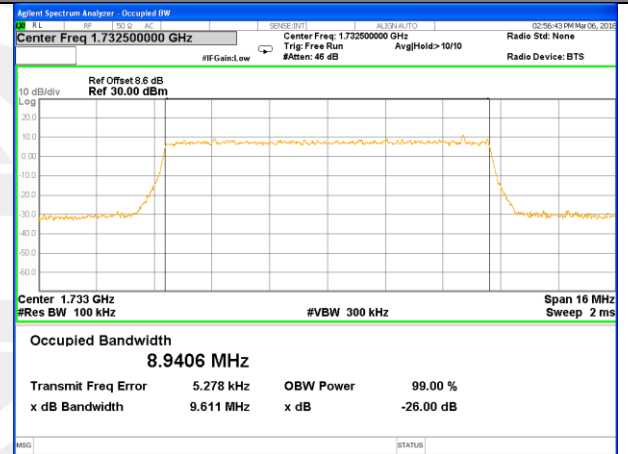

LTE band 4

LTE band 4 (99% and -26 Bandwidth)

Lowest Channel / 5MHz / QPSK

Lowest Channel / 5MHz / 16QAM

Middle Channel / 5MHz / QPSK

Middle Channel / 5MHz / 16QAM

Highest Channel / 5MHz / QPSK

Highest Channel / 5MHz / 16QAM

LTE band 4

LTE band 4 (99% and -26 Bandwidth)

Lowest Channel / 10MHz / QPSK

Lowest Channel / 10MHz / 16QAM

Middle Channel / 10MHz / QPSK

Middle Channel / 10MHz / 16QAM

Highest Channel / 10MHz / QPSK

Highest Channel / 10MHz / 16QAM

LTE band 4

LTE band 4 (99% and -26 Bandwidth)

Lowest Channel / 15MHz / QPSK

Lowest Channel / 15MHz / 16QAM

Middle Channel / 15MHz / QPSK

Middle Channel / 15MHz / 16QAM

Highest Channel / 15MHz / QPSK

Highest Channel / 15MHz / 16QAM