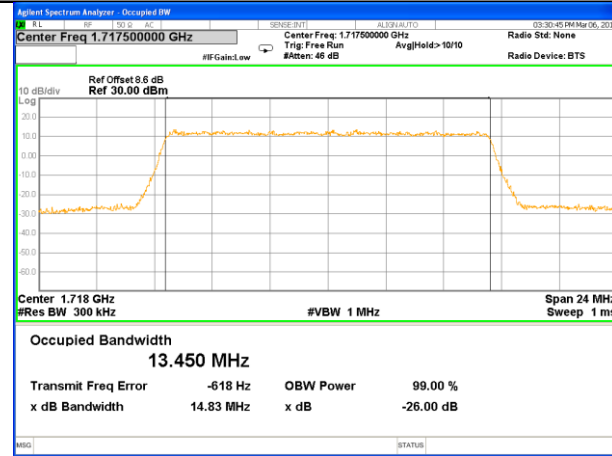

LTE band 4

LTE band 4 (99% and -26 Bandwidth)

Lowest Channel / 5MHz / QPSK

Lowest Channel / 5MHz / 16QAM

Middle Channel / 5MHz / QPSK

Middle Channel / 5MHz / 16QAM

Highest Channel / 5MHz / QPSK

Highest Channel / 5MHz / 16QAM

LTE band 4

LTE band 4 (99% and -26 Bandwidth)

Lowest Channel / 10MHz / QPSK

Lowest Channel / 10MHz / 16QAM

Middle Channel / 10MHz / QPSK

Middle Channel / 10MHz / 16QAM

Highest Channel / 10MHz / QPSK

Highest Channel / 10MHz / 16QAM

LTE band 4

LTE band 4 (99% and -26 Bandwidth)

Lowest Channel / 15MHz / QPSK

Lowest Channel / 15MHz / 16QAM

Middle Channel / 15MHz / QPSK

Middle Channel / 15MHz / 16QAM

Highest Channel / 15MHz / QPSK

Highest Channel / 15MHz / 16QAM