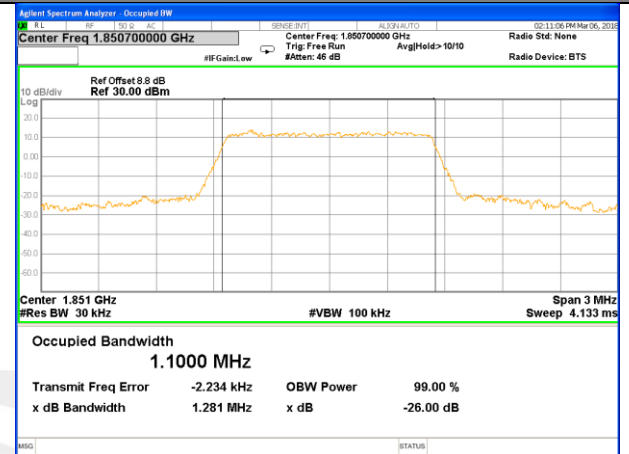

OCCUPIED BANDWIDTH

LTE band 2

LTE band 2 (99% and -26 Bandwidth)

Lowest Channel / 1.4MHz / QPSK

Lowest Channel / 1.4MHz / 16QAM

Middle Channel / 1.4MHz / QPSK

Middle Channel / 1.4MHz / 16QAM

Highest Channel / 1.4MHz / QPSK

Highest Channel / 1.4MHz / 16QAM

LTE band 2

LTE band 2 (99% and -26 Bandwidth)

LTE band 2

LTE band 2 (99% and -26 Bandwidth)

Lowest Channel / 5MHz / QPSK

Lowest Channel / 5MHz / 16QAM

Middle Channel / 5MHz / QPSK