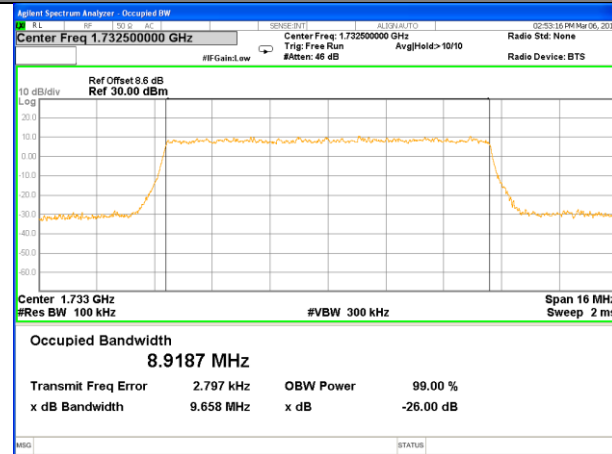

LTE band 4

LTE band 4 (99% and -26 Bandwidth)

Lowest Channel / 5MHz / QPSK

Lowest Channel / 5MHz / 16QAM

Middle Channel / 5MHz / QPSK

Middle Channel / 5MHz / 16QAM

Highest Channel / 5MHz / QPSK

Highest Channel / 5MHz / 16QAM

LTE band 4

LTE band 4 (99% and -26 Bandwidth)

Lowest Channel / 10MHz / QPSK

Lowest Channel / 10MHz / 16QAM

Middle Channel / 10MHz / QPSK

Middle Channel / 10MHz / 16QAM

Highest Channel / 10MHz / QPSK

Highest Channel / 10MHz / 16QAM

LTE band 4

LTE band 4 (99% and -26 Bandwidth)

Lowest Channel / 15MHz / QPSK

Lowest Channel / 15MHz / 16QAM

Middle Channel / 15MHz / QPSK

Middle Channel / 15MHz / 16QAM

Highest Channel / 15MHz / QPSK

Highest Channel / 15MHz / 16QAM