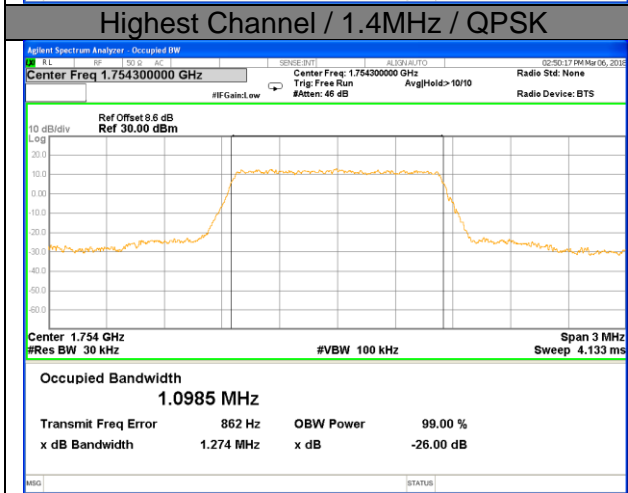

Middle Channel / 10MHz / 16QAM

Highest Channel / 10MHz / QPSK

Highest Channel / 10MHz / 16QAM

LTE band 2

LTE band 2 (99% and -26 Bandwidth)

LTE band 2

LTE band 2 (99% and -26 Bandwidth)

Lowest Channel / 20MHz / QPSK

Lowest Channel / 20MHz / 16QAM

Middle Channel / 20MHz / QPSK

Middle Channel / 20MHz / 16QAM

Highest Channel / 20MHz / QPSK

Highest Channel / 20MHz / 16QAM

LTE band 4

LTE band 4 (99% and -26 Bandwidth)

LTE band 4

LTE band 4 (99% and -26 Bandwidth)

Lowest Channel / 3MHz / QPSK

Lowest Channel / 3MHz / 16QAM

Middle Channel / 3MHz / QPSK

Middle Channel / 3MHz / 16QAM

Highest Channel / 3MHz / QPSK

Highest Channel / 3MHz / 16QAM