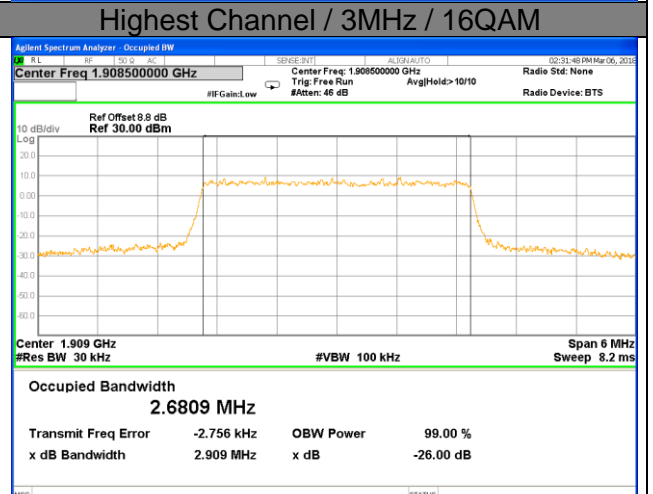

OCCUPIED BANDWIDTH

LTE band 2

LTE band 2 (99% and -26 Bandwidth)

Lowest Channel / 1.4MHz / QPSK

Lowest Channel / 1.4MHz / 16QAM

Middle Channel / 1.4MHz / QPSK

Middle Channel / 1.4MHz / 16QAM

Highest Channel / 1.4MHz / QPSK

Highest Channel / 1.4MHz / 16QAM

LTE band 2

LTE band 2 (99% and -26 Bandwidth)

LTE band 2

LTE band 2 (99% and -26 Bandwidth)

Lowest Channel / 5MHz / QPSK

Lowest Channel / 5MHz / 16QAM

Middle Channel / 5MHz / QPSK

Middle Channel / 5MHz / 16QAM

Highest Channel / 5MHz / QPSK

Highest Channel / 5MHz / 16QAM

LTE band 2

LTE band 2 (99% and -26 Bandwidth)

Lowest Channel / 10MHz / QPSK

Lowest Channel / 10MHz / 16QAM

Middle Channel / 10MHz / QPSK