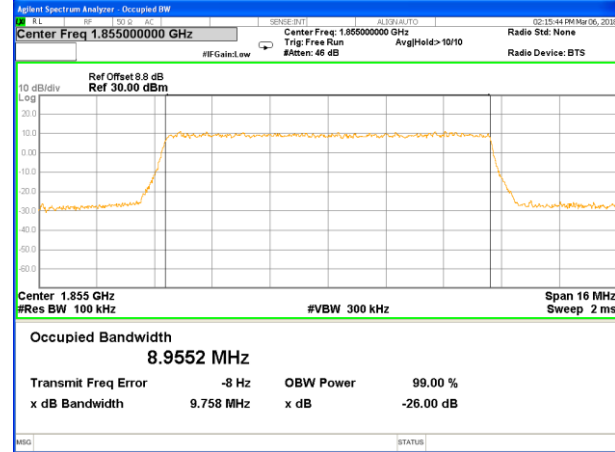

Highest Channel / 1.4MHz / 16QAM

LTE band 2

LTE band 2 (99% and -26 Bandwidth)

LTE band 2

LTE band 2 (99% and -26 Bandwidth)

Lowest Channel / 5MHz / QPSK

Lowest Channel / 5MHz / 16QAM

Middle Channel / 5MHz / QPSK

Middle Channel / 5MHz / 16QAM

Highest Channel / 5MHz / QPSK

Highest Channel / 5MHz / 16QAM

LTE band 2

LTE band 2 (99% and -26 Bandwidth)

Lowest Channel / 10MHz / QPSK

Lowest Channel / 10MHz / 16QAM

Middle Channel / 10MHz / QPSK

Middle Channel / 10MHz / 16QAM

Highest Channel / 10MHz / QPSK

Highest Channel / 10MHz / 16QAM

LTE band 2

LTE band 2 (99% and -26 Bandwidth)

LTE band 2

LTE band 2 (99% and -26 Bandwidth)

Lowest Channel / 20MHz / QPSK