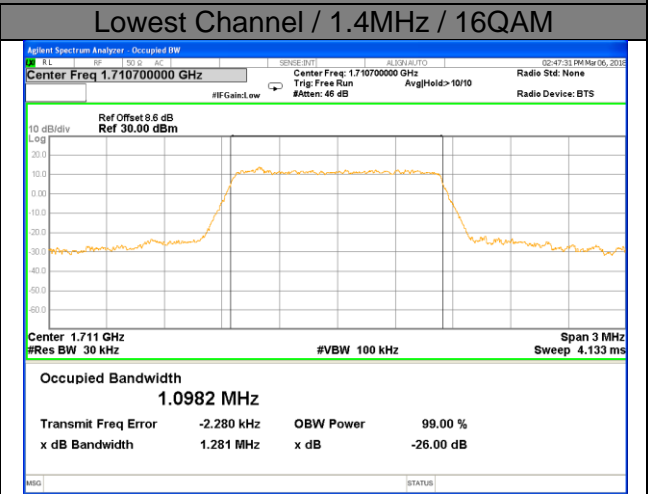

Middle Channel / 10MHz / 16QAM

Highest Channel / 10MHz / QPSK

Highest Channel / 10MHz / 16QAM

LTE band 2

LTE band 2 (99% and -26 Bandwidth)

LTE band 2

LTE band 2 (99% and -26 Bandwidth)

Lowest Channel / 20MHz / QPSK

Lowest Channel / 20MHz / 16QAM

Middle Channel / 20MHz / QPSK

Middle Channel / 20MHz / 16QAM

Highest Channel / 20MHz / QPSK

Highest Channel / 20MHz / 16QAM

LTE band 4

LTE band 4 (99% and -26 Bandwidth)

LTE band 4

LTE band 4 (99% and -26 Bandwidth)

Lowest Channel / 3MHz / QPSK

Lowest Channel / 3MHz / 16QAM

Middle Channel / 3MHz / QPSK

Middle Channel / 3MHz / 16QAM

Highest Channel / 3MHz / QPSK

Highest Channel / 3MHz / 16QAM