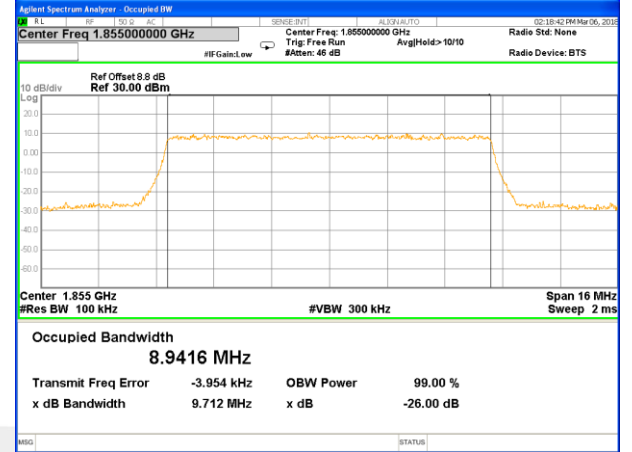

Highest Channel / 1.4MHz / 16QAM

LTE band 2

LTE band 2 (99% and -26 Bandwidth)

LTE band 2

LTE band 2 (99% and -26 Bandwidth)

Lowest Channel / 5MHz / QPSK

Lowest Channel / 5MHz / 16QAM

Middle Channel / 5MHz / QPSK

Middle Channel / 5MHz / 16QAM

Highest Channel / 5MHz / QPSK

Highest Channel / 5MHz / 16QAM

LTE band 2

LTE band 2 (99% and -26 Bandwidth)

Lowest Channel / 10MHz / QPSK

Lowest Channel / 10MHz / 16QAM

Middle Channel / 10MHz / QPSK

Middle Channel / 10MHz / 16QAM

Highest Channel / 10MHz / QPSK

Highest Channel / 10MHz / 16QAM

LTE band 2

LTE band 2 (99% and -26 Bandwidth)

LTE band 2

LTE band 2 (99% and -26 Bandwidth)

Lowest Channel / 20MHz / QPSK