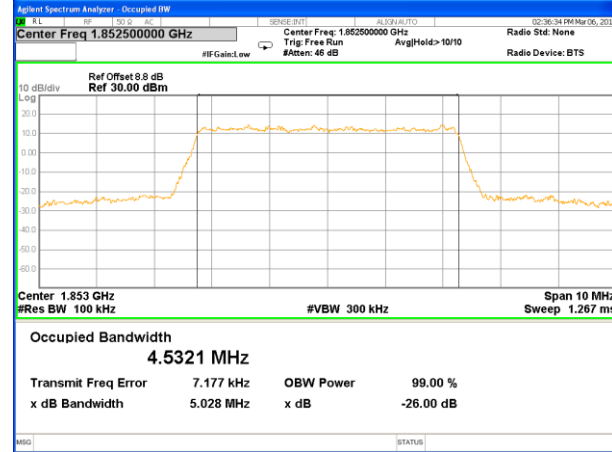

Highest Channel / 1.4MHz / 16QAM

LTE band 2

LTE band 2 (99% and -26 Bandwidth)

LTE band 2

LTE band 2 (99% and -26 Bandwidth)

Lowest Channel / 5MHz / QPSK

Lowest Channel / 5MHz / 16QAM

Middle Channel / 5MHz / QPSK

Middle Channel / 5MHz / 16QAM

Highest Channel / 5MHz / QPSK

Highest Channel / 5MHz / 16QAM

LTE band 2

LTE band 2 (99% and -26 Bandwidth)

Lowest Channel / 10MHz / QPSK

Lowest Channel / 10MHz / 16QAM

Middle Channel / 10MHz / QPSK