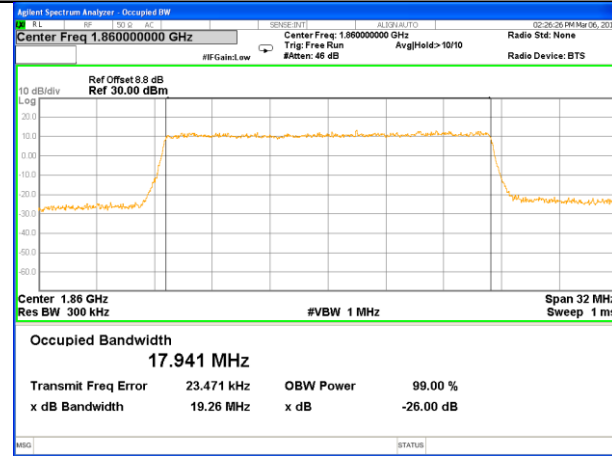

Middle Channel / 5MHz / 16QAM

Highest Channel / 5MHz / QPSK

Highest Channel / 5MHz / 16QAM

LTE band 2

LTE band 2 (99% and -26 Bandwidth)

Lowest Channel / 10MHz / QPSK

Lowest Channel / 10MHz / 16QAM

Middle Channel / 10MHz / QPSK

Middle Channel / 10MHz / 16QAM

Highest Channel / 10MHz / QPSK

Highest Channel / 10MHz / 16QAM

LTE band 2

LTE band 2 (99% and -26 Bandwidth)

LTE band 2

LTE band 2 (99% and -26 Bandwidth)

Lowest Channel / 20MHz / QPSK

Lowest Channel / 20MHz / 16QAM

Middle Channel / 20MHz / QPSK

Middle Channel / 20MHz / 16QAM

Highest Channel / 20MHz / QPSK

Highest Channel / 20MHz / 16QAM

LTE band 4

LTE band 4 (99% and -26 Bandwidth)

LTE band 4