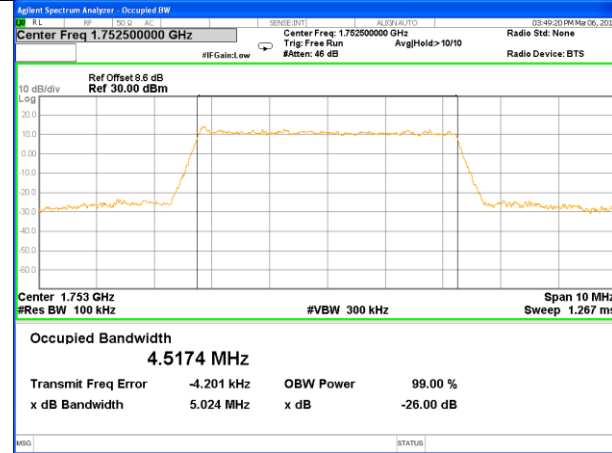

LTE band 4 (99% and -26 Bandwidth)

Lowest Channel / 3MHz / QPSK

Lowest Channel / 3MHz / 16QAM

Middle Channel / 3MHz / QPSK

Middle Channel / 3MHz / 16QAM

Highest Channel / 3MHz / QPSK

Highest Channel / 3MHz / 16QAM

LTE band 4

LTE band 4 (99% and -26 Bandwidth)

Lowest Channel / 5MHz / QPSK

Lowest Channel / 5MHz / 16QAM

Middle Channel / 5MHz / QPSK

Middle Channel / 5MHz / 16QAM

Highest Channel / 5MHz / QPSK

Highest Channel / 5MHz / 16QAM

LTE band 4

LTE band 4 (99% and -26 Bandwidth)

Lowest Channel / 10MHz / QPSK

Lowest Channel / 10MHz / 16QAM

Middle Channel / 10MHz / QPSK

Middle Channel / 10MHz / 16QAM

Highest Channel / 10MHz / QPSK

Highest Channel / 10MHz / 16QAM