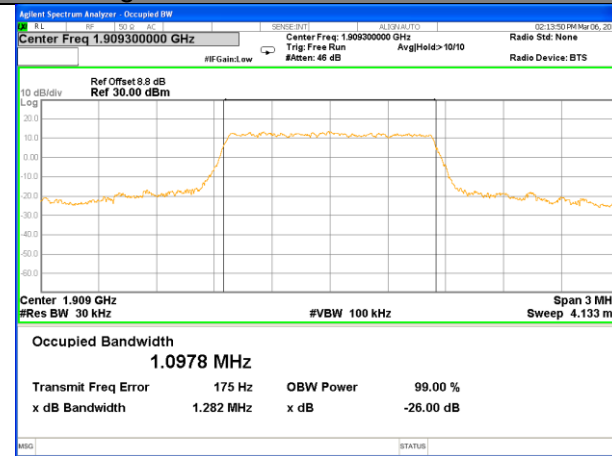

OCCUPIED BANDWIDTH

LTE band 2

LTE band 2 (99% and -26 Bandwidth)

Lowest Channel / 1.4MHz / QPSK

Lowest Channel / 1.4MHz / 16QAM

Middle Channel / 1.4MHz / QPSK

Middle Channel / 1.4MHz / 16QAM

Highest Channel / 1.4MHz / QPSK

Highest Channel / 1.4MHz / 16QAM

LTE band 2

LTE band 2 (99% and -26 Bandwidth)

LTE band 2

LTE band 2 (99% and -26 Bandwidth)

Lowest Channel / 5MHz / QPSK

Lowest Channel / 5MHz / 16QAM

Middle Channel / 5MHz / QPSK

Middle Channel / 5MHz / 16QAM

Highest Channel / 5MHz / QPSK

Highest Channel / 5MHz / 16QAM

LTE band 2

LTE band 2 (99% and -26 Bandwidth)

Lowest Channel / 10MHz / QPSK

Lowest Channel / 10MHz / 16QAM

Middle Channel / 10MHz / QPSK