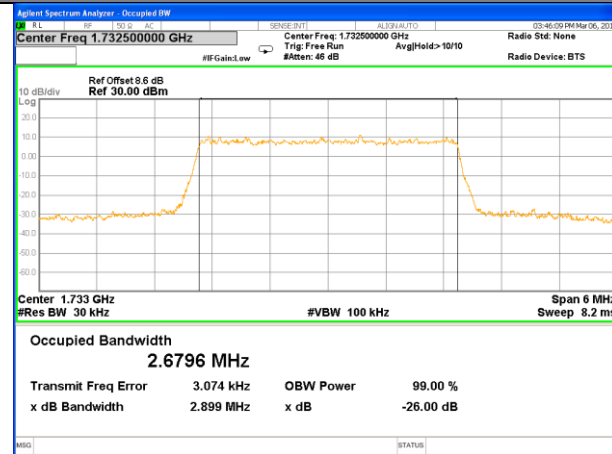

Lowest Channel / 20MHz / 16QAM

Middle Channel / 20MHz / QPSK

Middle Channel / 20MHz / 16QAM

Highest Channel / 20MHz / QPSK

Highest Channel / 20MHz / 16QAM

LTE band 4

LTE band 4 (99% and -26 Bandwidth)

LTE band 4

LTE band 4 (99% and -26 Bandwidth)

Lowest Channel / 3MHz / QPSK

Lowest Channel / 3MHz / 16QAM

Middle Channel / 3MHz / QPSK

Middle Channel / 3MHz / 16QAM

Highest Channel / 3MHz / QPSK

Highest Channel / 3MHz / 16QAM

LTE band 4

LTE band 4 (99% and -26 Bandwidth)

Lowest Channel / 5MHz / QPSK

Lowest Channel / 5MHz / 16QAM

Middle Channel / 5MHz / QPSK

Middle Channel / 5MHz / 16QAM

Highest Channel / 5MHz / QPSK

Highest Channel / 5MHz / 16QAM