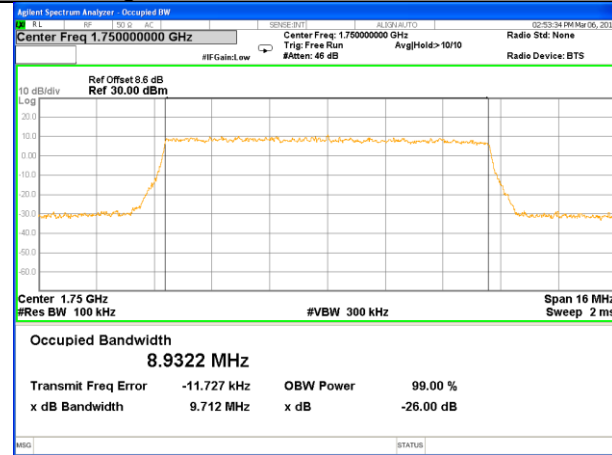

LTE band 4

LTE band 4 (99% and -26 Bandwidth)

Lowest Channel / 5MHz / QPSK

Lowest Channel / 5MHz / 16QAM

Middle Channel / 5MHz / QPSK

Middle Channel / 5MHz / 16QAM

Highest Channel / 5MHz / QPSK

Highest Channel / 5MHz / 16QAM

LTE band 4

LTE band 4 (99% and -26 Bandwidth)

Lowest Channel / 10MHz / QPSK

Lowest Channel / 10MHz / 16QAM

Middle Channel / 10MHz / QPSK

Middle Channel / 10MHz / 16QAM

Highest Channel / 10MHz / QPSK

Highest Channel / 10MHz / 16QAM

LTE band 4

LTE band 4 (99% and -26 Bandwidth)

Lowest Channel / 15MHz / QPSK

Lowest Channel / 15MHz / 16QAM

Middle Channel / 15MHz / QPSK

Middle Channel / 15MHz / 16QAM

Highest Channel / 15MHz / QPSK

Highest Channel / 15MHz / 16QAM