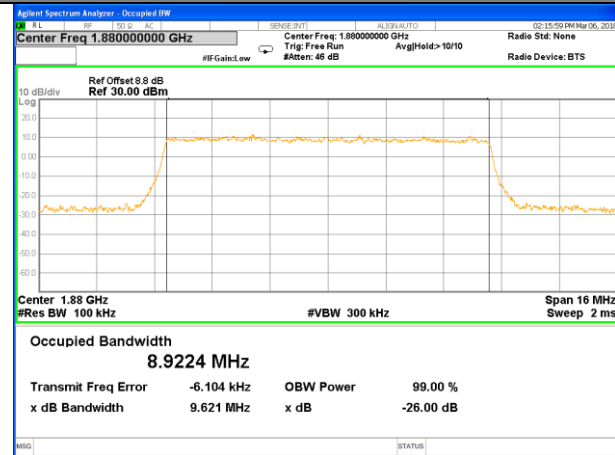

Highest Channel / 1.4MHz / 16QAM

LTE band 2

LTE band 2 (99% and -26 Bandwidth)

LTE band 2

LTE band 2 (99% and -26 Bandwidth)

Lowest Channel / 5MHz / QPSK

Lowest Channel / 5MHz / 16QAM

Middle Channel / 5MHz / QPSK

Middle Channel / 5MHz / 16QAM

Highest Channel / 5MHz / QPSK

Highest Channel / 5MHz / 16QAM

LTE band 2

LTE band 2 (99% and -26 Bandwidth)

Lowest Channel / 10MHz / QPSK

Lowest Channel / 10MHz / 16QAM

Middle Channel / 10MHz / QPSK

Middle Channel / 10MHz / 16QAM

Highest Channel / 10MHz / QPSK

Highest Channel / 10MHz / 16QAM

LTE band 2

LTE band 2 (99% and -26 Bandwidth)

LTE band 2

LTE band 2 (99% and -26 Bandwidth)

Lowest Channel / 20MHz / QPSK

Lowest Channel / 20MHz / 16QAM

Middle Channel / 20MHz / QPSK

Middle Channel / 20MHz / 16QAM

Highest Channel / 20MHz / QPSK

Highest Channel / 20MHz / 16QAM

LTE band 4

LTE band 4 (99% and -26 Bandwidth)

LTE band 4