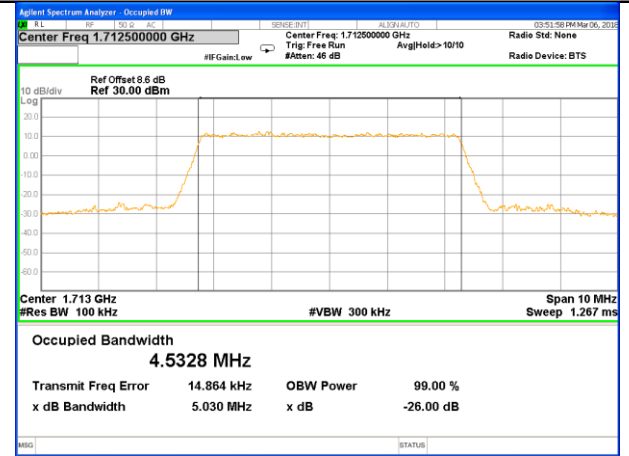

Lowest Channel / 20MHz / 16QAM

Middle Channel / 20MHz / QPSK

Middle Channel / 20MHz / 16QAM

Highest Channel / 20MHz / QPSK

Highest Channel / 20MHz / 16QAM

LTE band 4

LTE band 4 (99% and -26 Bandwidth)

LTE band 4

LTE band 4 (99% and -26 Bandwidth)

Lowest Channel / 3MHz / QPSK

Lowest Channel / 3MHz / 16QAM

Middle Channel / 3MHz / QPSK

Middle Channel / 3MHz / 16QAM

Highest Channel / 3MHz / QPSK

Highest Channel / 3MHz / 16QAM

LTE band 4

LTE band 4 (99% and -26 Bandwidth)

Lowest Channel / 5MHz / QPSK

Lowest Channel / 5MHz / 16QAM

Middle Channel / 5MHz / QPSK

Middle Channel / 5MHz / 16QAM

Highest Channel / 5MHz / QPSK

Highest Channel / 5MHz / 16QAM