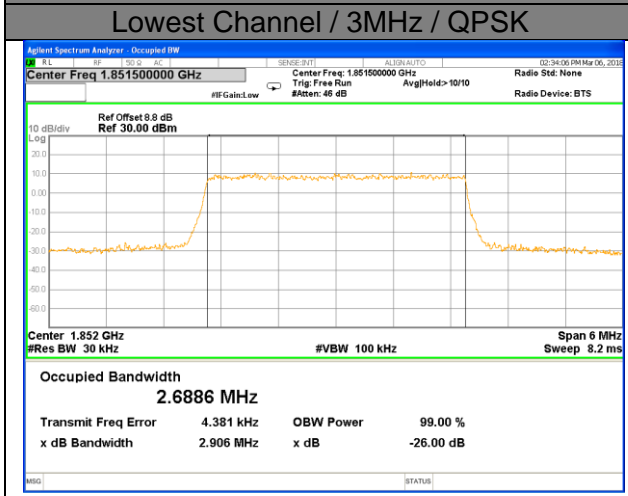

OCCUPIED BANDWIDTH

LTE band 2

LTE band 2 (99% and -26 Bandwidth)

Lowest Channel / 1.4MHz / QPSK

Lowest Channel / 1.4MHz / 16QAM

Middle Channel / 1.4MHz / QPSK

Middle Channel / 1.4MHz / 16QAM

Highest Channel / 1.4MHz / QPSK

Highest Channel / 1.4MHz / 16QAM

LTE band 2

LTE band 2 (99% and -26 Bandwidth)

LTE band 2

LTE band 2 (99% and -26 Bandwidth)

Lowest Channel / 5MHz / QPSK

Lowest Channel / 5MHz / 16QAM

Middle Channel / 5MHz / QPSK

Middle Channel / 5MHz / 16QAM

Highest Channel / 5MHz / QPSK

Highest Channel / 5MHz / 16QAM

LTE band 2

LTE band 2 (99% and -26 Bandwidth)

Lowest Channel / 10MHz / QPSK

Lowest Channel / 10MHz / 16QAM

Middle Channel / 10MHz / QPSK