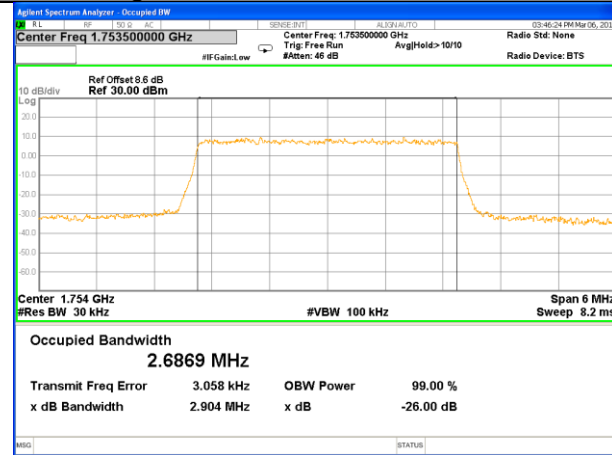

Lowest Channel / 20MHz / 16QAM

Middle Channel / 20MHz / QPSK

Middle Channel / 20MHz / 16QAM

Highest Channel / 20MHz / QPSK

Highest Channel / 20MHz / 16QAM

LTE band 4

LTE band 4 (99% and -26 Bandwidth)

LTE band 4

LTE band 4 (99% and -26 Bandwidth)

Lowest Channel / 3MHz / QPSK

Lowest Channel / 3MHz / 16QAM

Middle Channel / 3MHz / QPSK

Middle Channel / 3MHz / 16QAM

Highest Channel / 3MHz / QPSK

Highest Channel / 3MHz / 16QAM

LTE band 4

LTE band 4 (99% and -26 Bandwidth)

Lowest Channel / 5MHz / QPSK

Lowest Channel / 5MHz / 16QAM

Middle Channel / 5MHz / QPSK

Middle Channel / 5MHz / 16QAM

Highest Channel / 5MHz / QPSK

Highest Channel / 5MHz / 16QAM