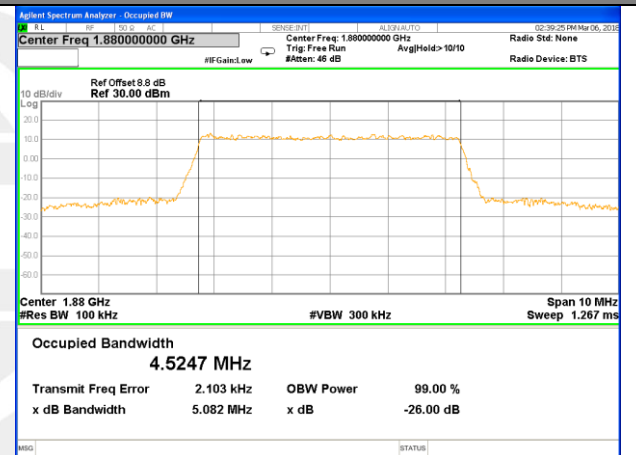

Highest Channel / 1.4MHz / 16QAM

LTE band 2

LTE band 2 (99% and -26 Bandwidth)

LTE band 2

LTE band 2 (99% and -26 Bandwidth)

Lowest Channel / 5MHz / QPSK

Lowest Channel / 5MHz / 16QAM

Middle Channel / 5MHz / QPSK

Middle Channel / 5MHz / 16QAM

Highest Channel / 5MHz / QPSK

Highest Channel / 5MHz / 16QAM

LTE band 2

LTE band 2 (99% and -26 Bandwidth)

Lowest Channel / 10MHz / QPSK

Lowest Channel / 10MHz / 16QAM

Middle Channel / 10MHz / QPSK