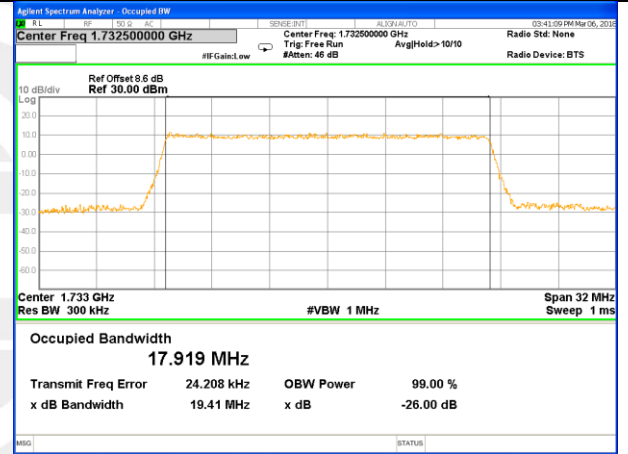

LTE band 4

LTE band 4 (99% and -26 Bandwidth)

Lowest Channel / 15MHz / QPSK

Lowest Channel / 15MHz / 16QAM

Middle Channel / 15MHz / QPSK

Middle Channel / 15MHz / 16QAM

Highest Channel / 15MHz / QPSK

Highest Channel / 15MHz / 16QAM

LTE band 4

LTE band 4 (99% and -26 Bandwidth)

Lowest Channel / 20MHz / QPSK

Lowest Channel / 20MHz / 16QAM

Middle Channel / 20MHz / QPSK

Middle Channel / 20MHz / 16QAM

Highest Channel / 20MHz / QPSK

Highest Channel / 20MHz / 16QAM