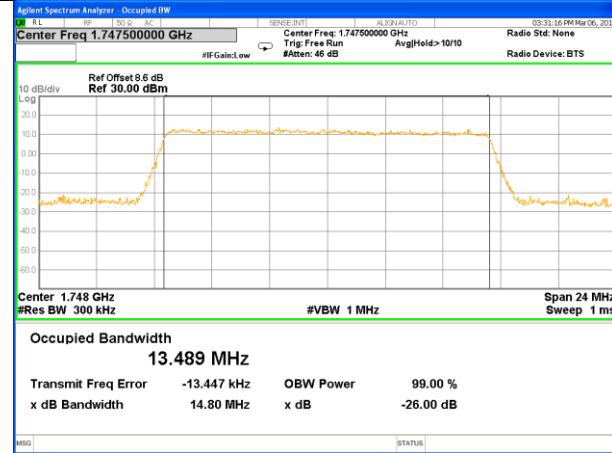

LTE band 4

LTE band 4 (99% and -26 Bandwidth)

Lowest Channel / 10MHz / QPSK

Lowest Channel / 10MHz / 16QAM

Middle Channel / 10MHz / QPSK

Middle Channel / 10MHz / 16QAM

Highest Channel / 10MHz / QPSK

Highest Channel / 10MHz / 16QAM

LTE band 4

LTE band 4 (99% and -26 Bandwidth)

Lowest Channel / 15MHz / QPSK

Lowest Channel / 15MHz / 16QAM

Middle Channel / 15MHz / QPSK

Middle Channel / 15MHz / 16QAM

Highest Channel / 15MHz / QPSK

Highest Channel / 15MHz / 16QAM

LTE band 4

LTE band 4 (99% and -26 Bandwidth)

Lowest Channel / 20MHz / QPSK

Lowest Channel / 20MHz / 16QAM

Middle Channel / 20MHz / QPSK

Middle Channel / 20MHz / 16QAM

Highest Channel / 20MHz / QPSK

Highest Channel / 20MHz / 16QAM