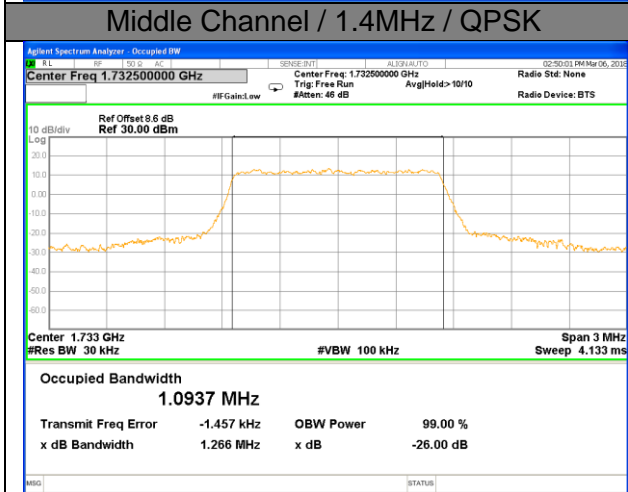

Middle Channel / 10MHz / 16QAM

Highest Channel / 10MHz / QPSK

Highest Channel / 10MHz / 16QAM

LTE band 2

LTE band 2 (99% and -26 Bandwidth)

LTE band 2

LTE band 2 (99% and -26 Bandwidth)

Lowest Channel / 20MHz / QPSK

Lowest Channel / 20MHz / 16QAM

Middle Channel / 20MHz / QPSK

Middle Channel / 20MHz / 16QAM

Highest Channel / 20MHz / QPSK

Highest Channel / 20MHz / 16QAM

LTE band 4

LTE band 4 (99% and -26 Bandwidth)

LTE band 4

LTE band 4 (99% and -26 Bandwidth)

Lowest Channel / 3MHz / QPSK

Lowest Channel / 3MHz / 16QAM

Middle Channel / 3MHz / QPSK

Middle Channel / 3MHz / 16QAM

Highest Channel / 3MHz / QPSK

Highest Channel / 3MHz / 16QAM

LTE band 4

LTE band 4 (99% and -26 Bandwidth)

Lowest Channel / 5MHz / QPSK

Lowest Channel / 5MHz / 16QAM

Middle Channel / 5MHz / QPSK

Middle Channel / 5MHz / 16QAM

Highest Channel / 5MHz / QPSK

Highest Channel / 5MHz / 16QAM