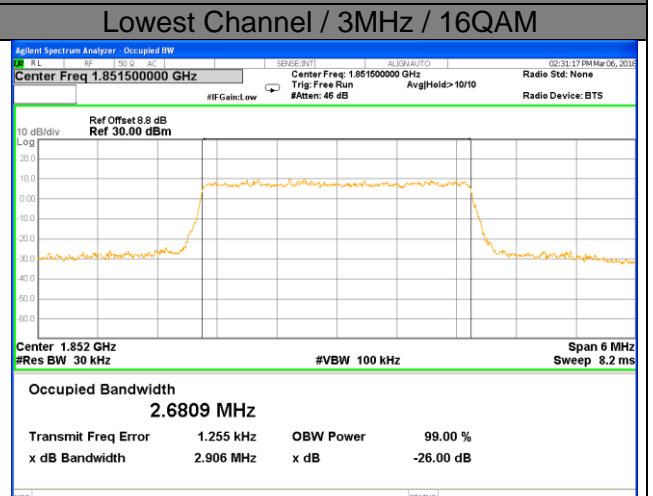

OCCUPIED BANDWIDTH

LTE band 2

LTE band 2 (99% and -26 Bandwidth)

Lowest Channel / 1.4MHz / QPSK

Lowest Channel / 1.4MHz / 16QAM

Middle Channel / 1.4MHz / QPSK

Middle Channel / 1.4MHz / 16QAM

Highest Channel / 1.4MHz / QPSK

Highest Channel / 1.4MHz / 16QAM

LTE band 2

LTE band 2 (99% and -26 Bandwidth)

LTE band 2

LTE band 2 (99% and -26 Bandwidth)

Lowest Channel / 5MHz / QPSK

Lowest Channel / 5MHz / 16QAM

Middle Channel / 5MHz / QPSK

Middle Channel / 5MHz / 16QAM

Highest Channel / 5MHz / QPSK

Highest Channel / 5MHz / 16QAM

LTE band 2

LTE band 2 (99% and -26 Bandwidth)

Lowest Channel / 10MHz / QPSK

Lowest Channel / 10MHz / 16QAM

Middle Channel / 10MHz / QPSK