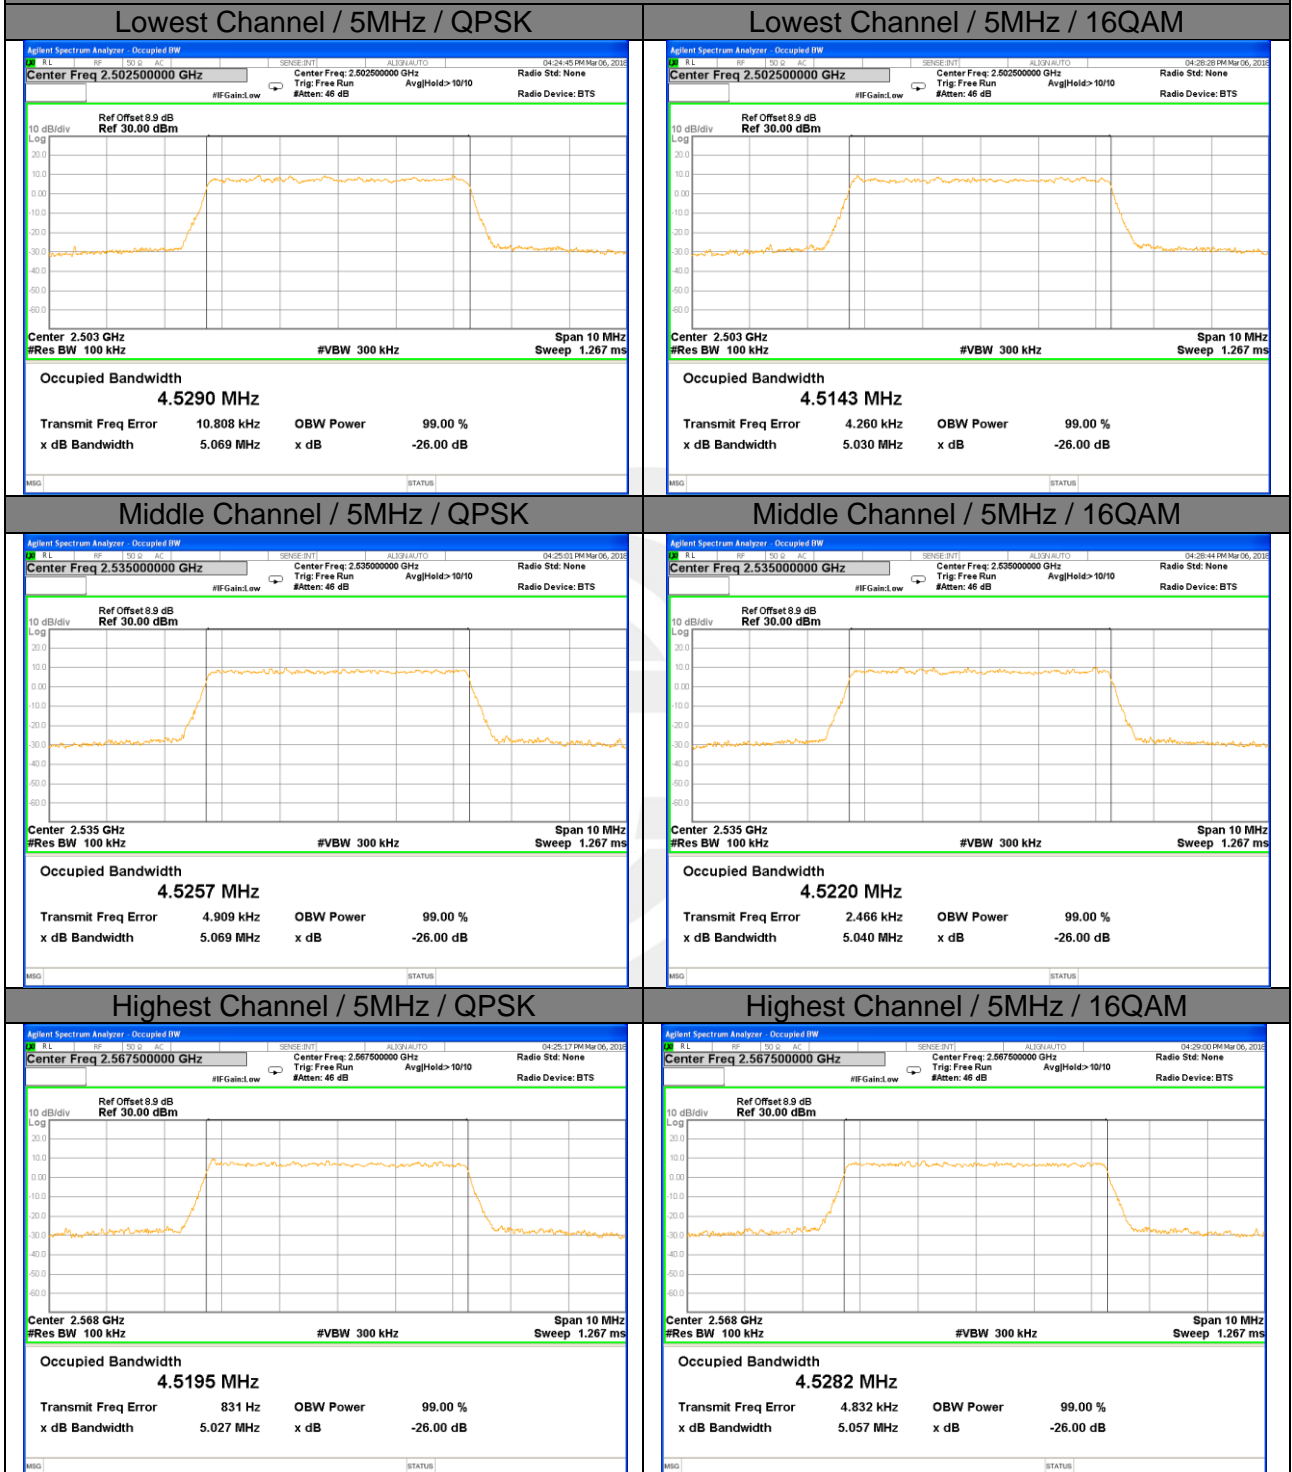

LTE band 4

LTE band 4 (99% and -26 Bandwidth)

Lowest Channel / 10MHz / QPSK

Lowest Channel / 10MHz / 16QAM

Middle Channel / 10MHz / QPSK

Middle Channel / 10MHz / 16QAM

Highest Channel / 10MHz / QPSK

Highest Channel / 10MHz / 16QAM

LTE band 4

LTE band 4 (99% and -26 Bandwidth)

Lowest Channel / 15MHz / QPSK

Lowest Channel / 15MHz / 16QAM

Middle Channel / 15MHz / QPSK

Middle Channel / 15MHz / 16QAM

Highest Channel / 15MHz / QPSK

Highest Channel / 15MHz / 16QAM

LTE band 4

LTE band 4 (99% and -26 Bandwidth)

Lowest Channel / 20MHz / QPSK

Lowest Channel / 20MHz / 16QAM

Middle Channel / 20MHz / QPSK

Middle Channel / 20MHz / 16QAM

Highest Channel / 20MHz / QPSK

Highest Channel / 20MHz / 16QAM

LTE band 7

LTE band 7 (99% and -26 Bandwidth)

LTE band 7

LTE band 7 (99% and -26 Bandwidth)

LTE band 7

LTE band 7 (99% and -26 Bandwidth)

LTE band 7

LTE band 7 (99% and -26 Bandwidth)