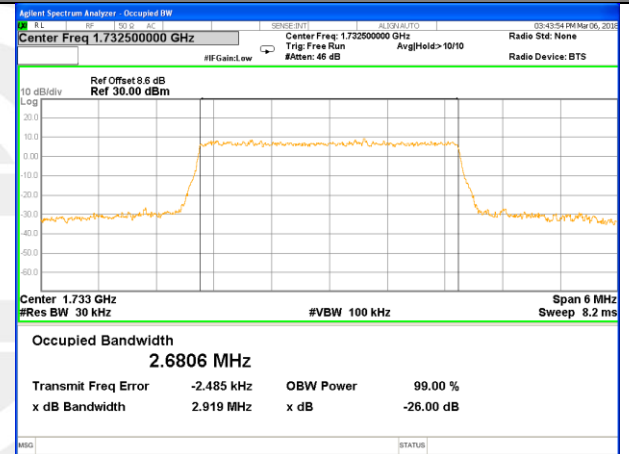

LTE band 4 (99% and -26 Bandwidth)

Lowest Channel / 3MHz / QPSK

Lowest Channel / 3MHz / 16QAM

Middle Channel / 3MHz / QPSK

Middle Channel / 3MHz / 16QAM

Highest Channel / 3MHz / QPSK

Highest Channel / 3MHz / 16QAM

LTE band 4

LTE band 4 (99% and -26 Bandwidth)

Lowest Channel / 5MHz / QPSK

Lowest Channel / 5MHz / 16QAM

Middle Channel / 5MHz / QPSK

Middle Channel / 5MHz / 16QAM

Highest Channel / 5MHz / QPSK

Highest Channel / 5MHz / 16QAM