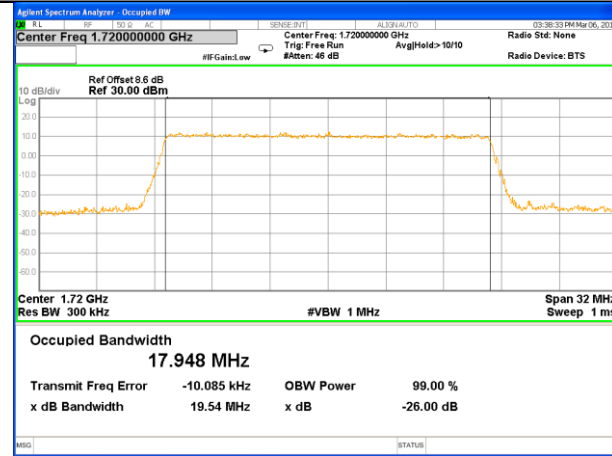

LTE band 4

LTE band 4 (99% and -26 Bandwidth)

Lowest Channel / 10MHz / QPSK

Lowest Channel / 10MHz / 16QAM

Middle Channel / 10MHz / QPSK

Middle Channel / 10MHz / 16QAM

Highest Channel / 10MHz / QPSK

Highest Channel / 10MHz / 16QAM

LTE band 4

LTE band 4 (99% and -26 Bandwidth)

Lowest Channel / 15MHz / QPSK

Lowest Channel / 15MHz / 16QAM

Middle Channel / 15MHz / QPSK

Middle Channel / 15MHz / 16QAM

Highest Channel / 15MHz / QPSK

Highest Channel / 15MHz / 16QAM

LTE band 4

LTE band 4 (99% and -26 Bandwidth)

Lowest Channel / 20MHz / QPSK

Lowest Channel / 20MHz / 16QAM

Middle Channel / 20MHz / QPSK

Middle Channel / 20MHz / 16QAM

Highest Channel / 20MHz / QPSK

Highest Channel / 20MHz / 16QAM