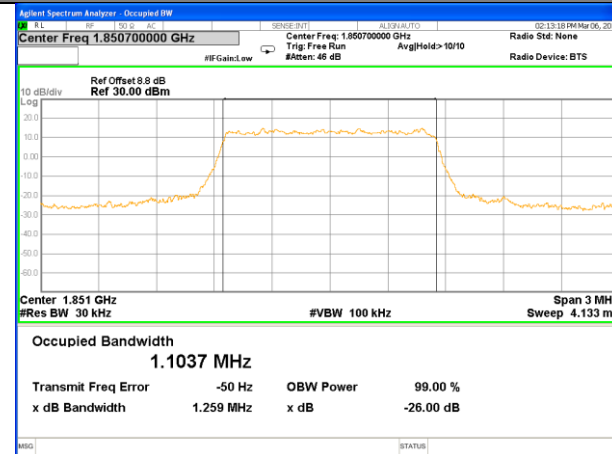

OCCUPIED BANDWIDTH

LTE band 2

LTE band 2 (99% and -26 Bandwidth)

Lowest Channel / 1.4MHz / QPSK

Lowest Channel / 1.4MHz / 16QAM

Middle Channel / 1.4MHz / QPSK

Middle Channel / 1.4MHz / 16QAM

Highest Channel / 1.4MHz / QPSK

Highest Channel / 1.4MHz / 16QAM

LTE band 2

LTE band 2 (99% and -26 Bandwidth)

LTE band 2

LTE band 2 (99% and -26 Bandwidth)

Lowest Channel / 5MHz / QPSK

Lowest Channel / 5MHz / 16QAM

Middle Channel / 5MHz / QPSK

Middle Channel / 5MHz / 16QAM

Highest Channel / 5MHz / QPSK

Highest Channel / 5MHz / 16QAM

LTE band 2

LTE band 2 (99% and -26 Bandwidth)

Lowest Channel / 10MHz / QPSK

Lowest Channel / 10MHz / 16QAM

Middle Channel / 10MHz / QPSK