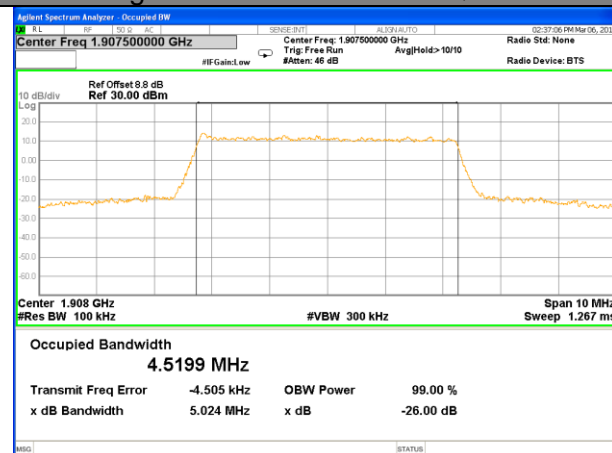

Highest Channel / 1.4MHz / 16QAM

LTE band 2

LTE band 2 (99% and -26 Bandwidth)

LTE band 2

LTE band 2 (99% and -26 Bandwidth)

Lowest Channel / 5MHz / QPSK

Lowest Channel / 5MHz / 16QAM

Middle Channel / 5MHz / QPSK

Middle Channel / 5MHz / 16QAM

Highest Channel / 5MHz / QPSK

Highest Channel / 5MHz / 16QAM

LTE band 2

LTE band 2 (99% and -26 Bandwidth)

Lowest Channel / 10MHz / QPSK

Lowest Channel / 10MHz / 16QAM

Middle Channel / 10MHz / QPSK