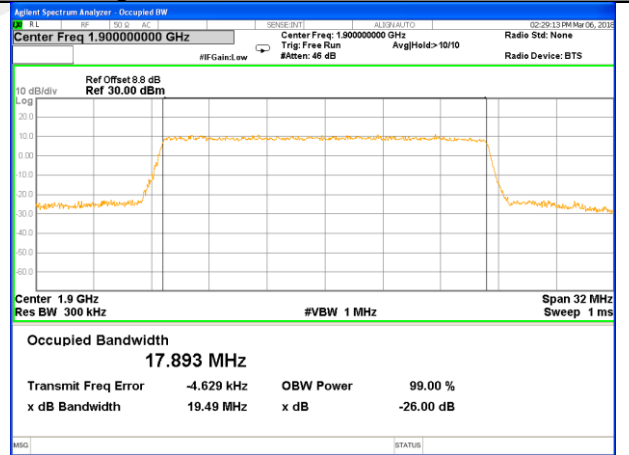

Lowest Channel / 20MHz / 16QAM

Middle Channel / 20MHz / QPSK

Middle Channel / 20MHz / 16QAM

Highest Channel / 20MHz / QPSK

Highest Channel / 20MHz / 16QAM

LTE band 4

LTE band 4 (99% and -26 Bandwidth)

LTE band 4

LTE band 4 (99% and -26 Bandwidth)

Lowest Channel / 3MHz / QPSK

Lowest Channel / 3MHz / 16QAM

Middle Channel / 3MHz / QPSK

Middle Channel / 3MHz / 16QAM

Highest Channel / 3MHz / QPSK

Highest Channel / 3MHz / 16QAM