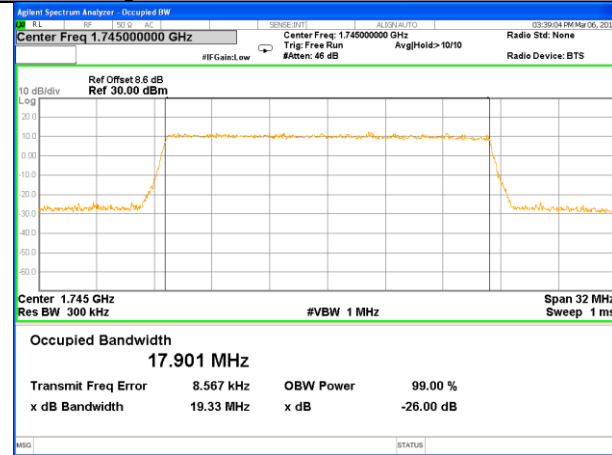

LTE band 4

LTE band 4 (99% and -26 Bandwidth)

Lowest Channel / 15MHz / QPSK

Lowest Channel / 15MHz / 16QAM

Middle Channel / 15MHz / QPSK

Middle Channel / 15MHz / 16QAM

Highest Channel / 15MHz / QPSK

Highest Channel / 15MHz / 16QAM

LTE band 4

LTE band 4 (99% and -26 Bandwidth)

Lowest Channel / 20MHz / QPSK

Lowest Channel / 20MHz / 16QAM

Middle Channel / 20MHz / QPSK

Middle Channel / 20MHz / 16QAM

Highest Channel / 20MHz / QPSK

Highest Channel / 20MHz / 16QAM