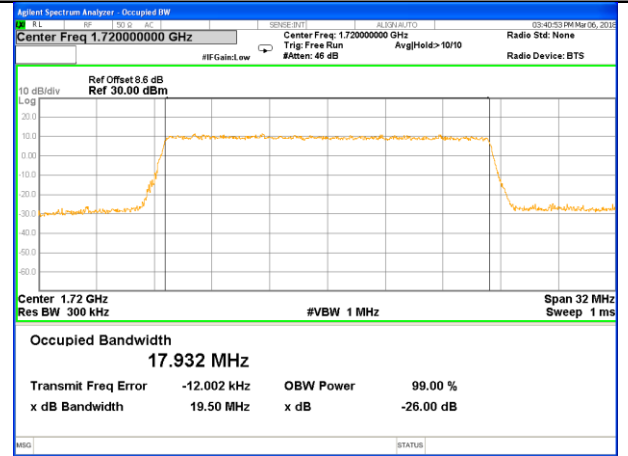

LTE band 4

LTE band 4 (99% and -26 Bandwidth)

Lowest Channel / 10MHz / QPSK

Lowest Channel / 10MHz / 16QAM

Middle Channel / 10MHz / QPSK

Middle Channel / 10MHz / 16QAM

Highest Channel / 10MHz / QPSK

Highest Channel / 10MHz / 16QAM

LTE band 4

LTE band 4 (99% and -26 Bandwidth)

Lowest Channel / 15MHz / QPSK

Lowest Channel / 15MHz / 16QAM

Middle Channel / 15MHz / QPSK

Middle Channel / 15MHz / 16QAM

Highest Channel / 15MHz / QPSK

Highest Channel / 15MHz / 16QAM

LTE band 4

LTE band 4 (99% and -26 Bandwidth)

Lowest Channel / 20MHz / QPSK

Lowest Channel / 20MHz / 16QAM

Middle Channel / 20MHz / QPSK

Middle Channel / 20MHz / 16QAM

Highest Channel / 20MHz / QPSK

Highest Channel / 20MHz / 16QAM