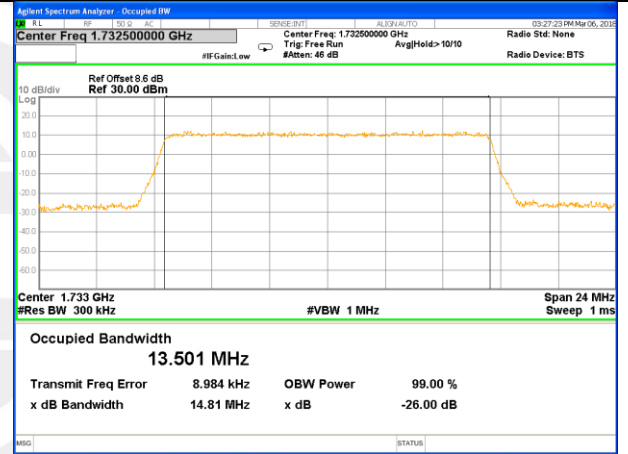

LTE band 4

LTE band 4 (99% and -26 Bandwidth)

Lowest Channel / 10MHz / QPSK

Lowest Channel / 10MHz / 16QAM

Middle Channel / 10MHz / QPSK

Middle Channel / 10MHz / 16QAM

Highest Channel / 10MHz / QPSK

Highest Channel / 10MHz / 16QAM

LTE band 4

LTE band 4 (99% and -26 Bandwidth)

Lowest Channel / 15MHz / QPSK

Lowest Channel / 15MHz / 16QAM

Middle Channel / 15MHz / QPSK

Middle Channel / 15MHz / 16QAM

Highest Channel / 15MHz / QPSK

Highest Channel / 15MHz / 16QAM

LTE band 4

LTE band 4 (99% and -26 Bandwidth)

Lowest Channel / 20MHz / QPSK

Lowest Channel / 20MHz / 16QAM

Middle Channel / 20MHz / QPSK

Middle Channel / 20MHz / 16QAM

Highest Channel / 20MHz / QPSK

Highest Channel / 20MHz / 16QAM