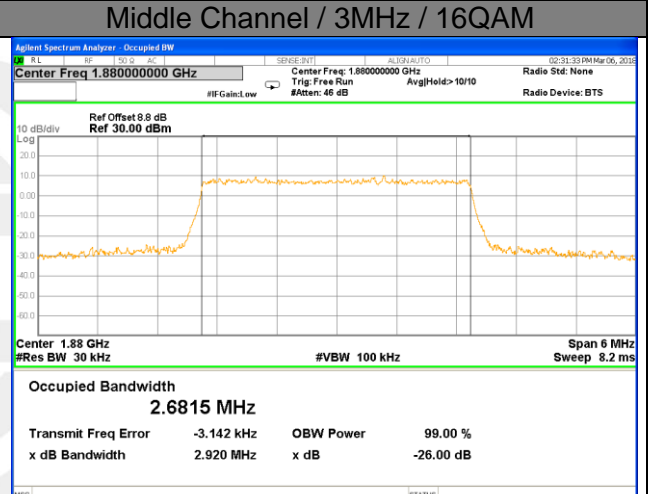

OCCUPIED BANDWIDTH

LTE band 2

LTE band 2 (99% and -26 Bandwidth)

Lowest Channel / 1.4MHz / QPSK

Lowest Channel / 1.4MHz / 16QAM

Middle Channel / 1.4MHz / QPSK

Middle Channel / 1.4MHz / 16QAM

Highest Channel / 1.4MHz / QPSK

Highest Channel / 1.4MHz / 16QAM

LTE band 2

LTE band 2 (99% and -26 Bandwidth)

LTE band 2

LTE band 2 (99% and -26 Bandwidth)

Lowest Channel / 5MHz / QPSK

Lowest Channel / 5MHz / 16QAM

Middle Channel / 5MHz / QPSK

Middle Channel / 5MHz / 16QAM

Highest Channel / 5MHz / QPSK

Highest Channel / 5MHz / 16QAM

LTE band 2

LTE band 2 (99% and -26 Bandwidth)

Lowest Channel / 10MHz / QPSK

Lowest Channel / 10MHz / 16QAM

Middle Channel / 10MHz / QPSK