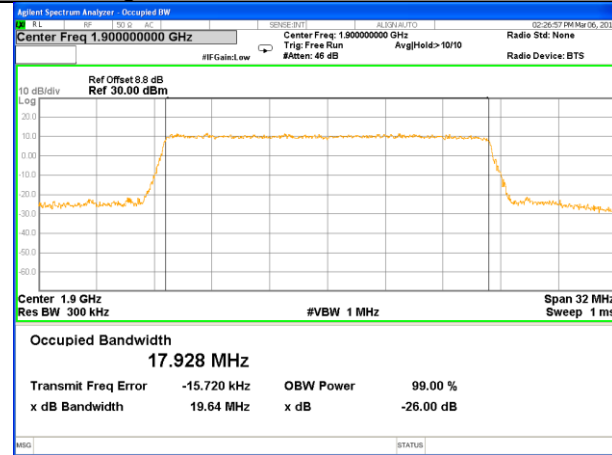

Middle Channel / 10MHz / 16QAM

Highest Channel / 10MHz / QPSK

Highest Channel / 10MHz / 16QAM

LTE band 2

LTE band 2 (99% and -26 Bandwidth)

LTE band 2

LTE band 2 (99% and -26 Bandwidth)

Lowest Channel / 20MHz / QPSK

Lowest Channel / 20MHz / 16QAM

Middle Channel / 20MHz / QPSK

Middle Channel / 20MHz / 16QAM

Highest Channel / 20MHz / QPSK

Highest Channel / 20MHz / 16QAM

LTE band 4

LTE band 4 (99% and -26 Bandwidth)

LTE band 4

LTE band 4 (99% and -26 Bandwidth)

Lowest Channel / 3MHz / QPSK

Lowest Channel / 3MHz / 16QAM

Middle Channel / 3MHz / QPSK

Middle Channel / 3MHz / 16QAM

Highest Channel / 3MHz / QPSK

Highest Channel / 3MHz / 16QAM