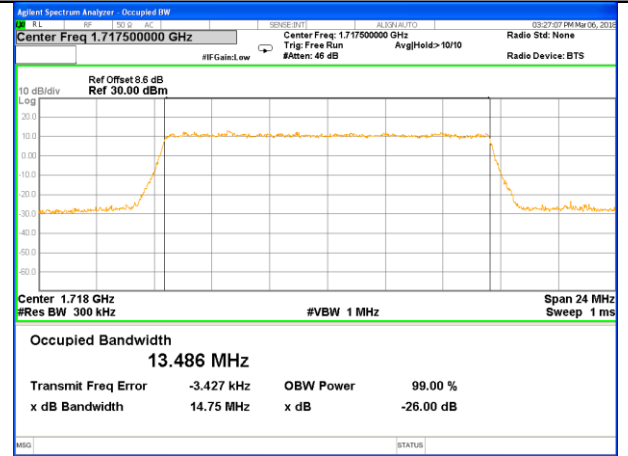

LTE band 4

LTE band 4 (99% and -26 Bandwidth)

Lowest Channel / 5MHz / QPSK

Lowest Channel / 5MHz / 16QAM

Middle Channel / 5MHz / QPSK

Middle Channel / 5MHz / 16QAM

Highest Channel / 5MHz / QPSK

Highest Channel / 5MHz / 16QAM

LTE band 4

LTE band 4 (99% and -26 Bandwidth)

Lowest Channel / 10MHz / QPSK

Lowest Channel / 10MHz / 16QAM

Middle Channel / 10MHz / QPSK

Middle Channel / 10MHz / 16QAM

Highest Channel / 10MHz / QPSK

Highest Channel / 10MHz / 16QAM

LTE band 4

LTE band 4 (99% and -26 Bandwidth)

Lowest Channel / 15MHz / QPSK

Lowest Channel / 15MHz / 16QAM

Middle Channel / 15MHz / QPSK

Middle Channel / 15MHz / 16QAM

Highest Channel / 15MHz / QPSK

Highest Channel / 15MHz / 16QAM