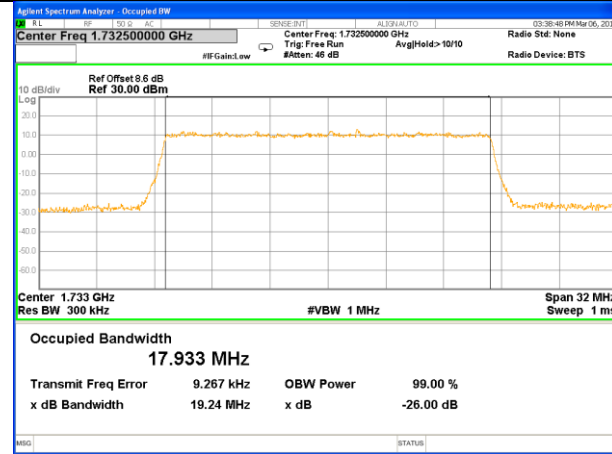

LTE band 4

LTE band 4 (99% and -26 Bandwidth)

Lowest Channel / 15MHz / QPSK

Lowest Channel / 15MHz / 16QAM

Middle Channel / 15MHz / QPSK

Middle Channel / 15MHz / 16QAM

Highest Channel / 15MHz / QPSK

Highest Channel / 15MHz / 16QAM

LTE band 4

LTE band 4 (99% and -26 Bandwidth)

Lowest Channel / 20MHz / QPSK

Lowest Channel / 20MHz / 16QAM

Middle Channel / 20MHz / QPSK

Middle Channel / 20MHz / 16QAM

Highest Channel / 20MHz / QPSK

Highest Channel / 20MHz / 16QAM

LTE band 7

LTE band 7 (99% and -26 Bandwidth)

LTE band 7

LTE band 7 (99% and -26 Bandwidth)

LTE band 7

LTE band 7 (99% and -26 Bandwidth)

LTE band 7

LTE band 7 (99% and -26 Bandwidth)