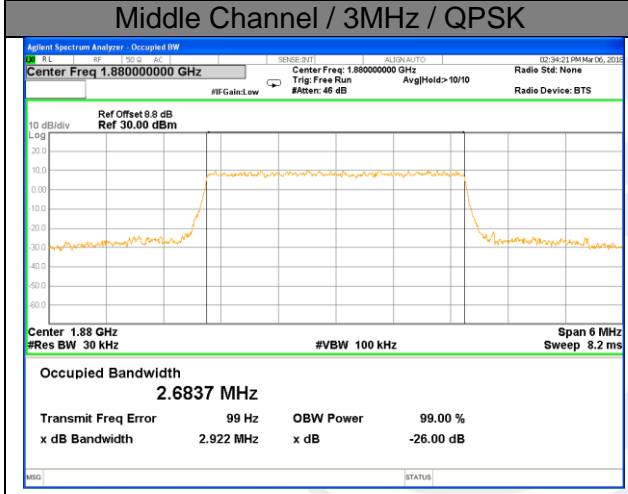

OCCUPIED BANDWIDTH

LTE band 2

LTE band 2 (99% and -26 Bandwidth)

Lowest Channel / 1.4MHz / QPSK

Lowest Channel / 1.4MHz / 16QAM

Middle Channel / 1.4MHz / QPSK

Middle Channel / 1.4MHz / 16QAM

Highest Channel / 1.4MHz / QPSK

Highest Channel / 1.4MHz / 16QAM

LTE band 2

LTE band 2 (99% and -26 Bandwidth)

LTE band 2

LTE band 2 (99% and -26 Bandwidth)

Lowest Channel / 5MHz / QPSK

Lowest Channel / 5MHz / 16QAM

Middle Channel / 5MHz / QPSK

Middle Channel / 5MHz / 16QAM

Highest Channel / 5MHz / QPSK

Highest Channel / 5MHz / 16QAM

LTE band 2

LTE band 2 (99% and -26 Bandwidth)

Lowest Channel / 10MHz / QPSK

Lowest Channel / 10MHz / 16QAM

Middle Channel / 10MHz / QPSK