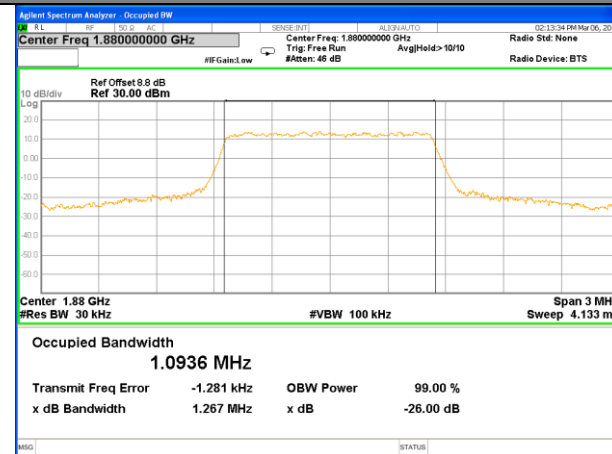

OCCUPIED BANDWIDTH

LTE band 2

LTE band 2 (99% and -26 Bandwidth)

Lowest Channel / 1.4MHz / QPSK

Lowest Channel / 1.4MHz / 16QAM

Middle Channel / 1.4MHz / QPSK

Middle Channel / 1.4MHz / 16QAM

Highest Channel / 1.4MHz / QPSK

Highest Channel / 1.4MHz / 16QAM

LTE band 2

LTE band 2 (99% and -26 Bandwidth)

LTE band 2

LTE band 2 (99% and -26 Bandwidth)

Lowest Channel / 5MHz / QPSK

Lowest Channel / 5MHz / 16QAM

Middle Channel / 5MHz / QPSK

Middle Channel / 5MHz / 16QAM

Highest Channel / 5MHz / QPSK

Highest Channel / 5MHz / 16QAM

LTE band 2

LTE band 2 (99% and -26 Bandwidth)

Lowest Channel / 10MHz / QPSK

Lowest Channel / 10MHz / 16QAM

Middle Channel / 10MHz / QPSK