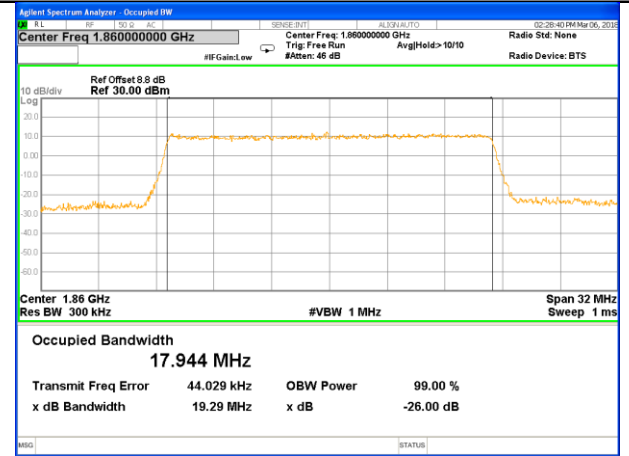

Middle Channel / 5MHz / 16QAM

Highest Channel / 5MHz / QPSK

Highest Channel / 5MHz / 16QAM

LTE band 2

LTE band 2 (99% and -26 Bandwidth)

Lowest Channel / 10MHz / QPSK

Lowest Channel / 10MHz / 16QAM

Middle Channel / 10MHz / QPSK

Middle Channel / 10MHz / 16QAM

Highest Channel / 10MHz / QPSK

Highest Channel / 10MHz / 16QAM

LTE band 2

LTE band 2 (99% and -26 Bandwidth)

LTE band 2

LTE band 2 (99% and -26 Bandwidth)

Lowest Channel / 20MHz / QPSK

Lowest Channel / 20MHz / 16QAM

Middle Channel / 20MHz / QPSK

Middle Channel / 20MHz / 16QAM

Highest Channel / 20MHz / QPSK

Highest Channel / 20MHz / 16QAM

LTE band 4

LTE band 4 (99% and -26 Bandwidth)

LTE band 4