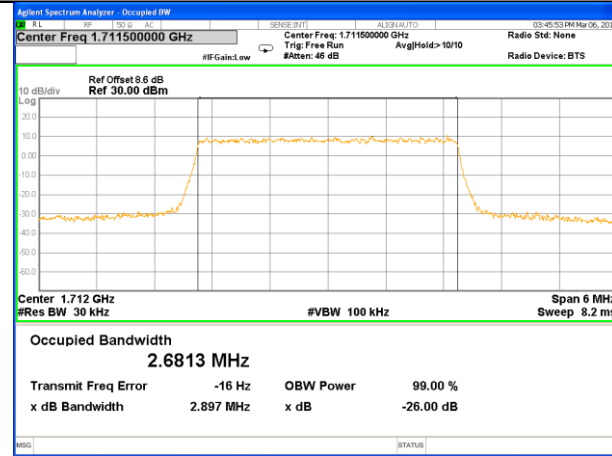

Lowest Channel / 20MHz / 16QAM

Middle Channel / 20MHz / QPSK

Middle Channel / 20MHz / 16QAM

Highest Channel / 20MHz / QPSK

Highest Channel / 20MHz / 16QAM

LTE band 4

LTE band 4 (99% and -26 Bandwidth)

LTE band 4

LTE band 4 (99% and -26 Bandwidth)

Lowest Channel / 3MHz / QPSK

Lowest Channel / 3MHz / 16QAM

Middle Channel / 3MHz / QPSK

Middle Channel / 3MHz / 16QAM

Highest Channel / 3MHz / QPSK

Highest Channel / 3MHz / 16QAM