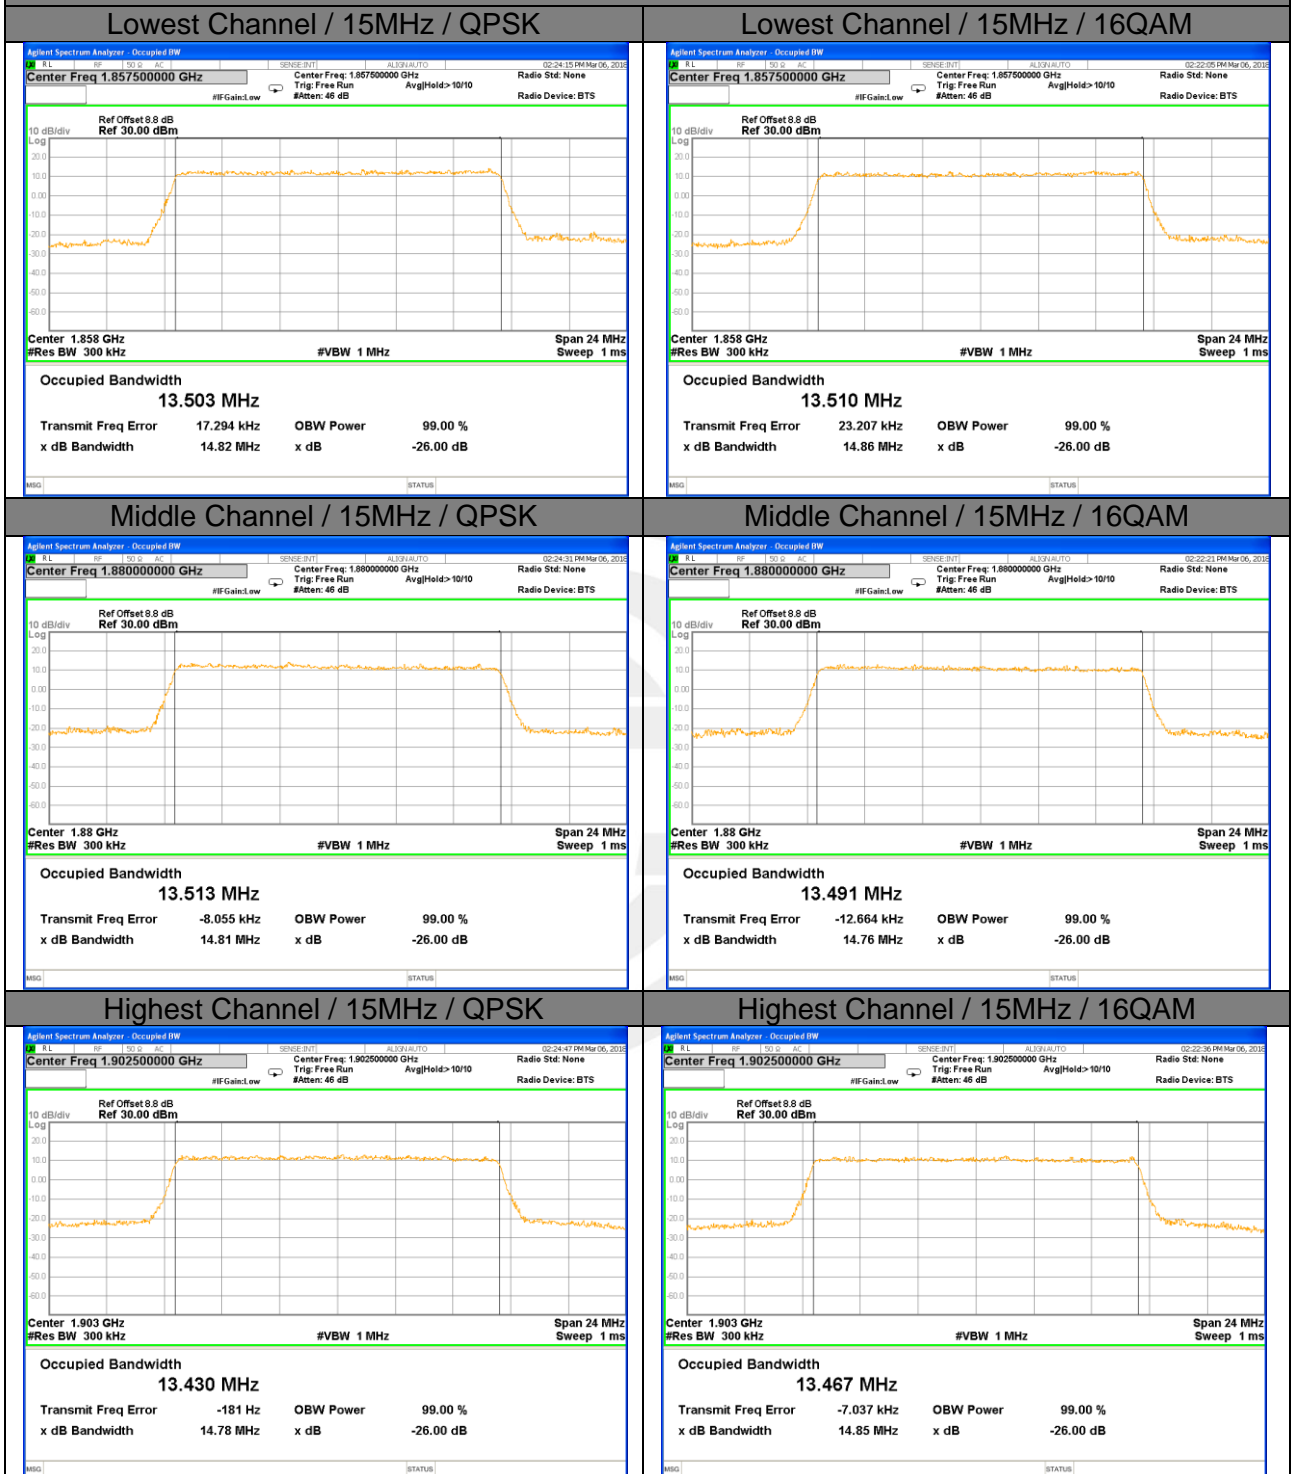

Middle Channel / 5MHz / 16QAM

Highest Channel / 5MHz / QPSK

Highest Channel / 5MHz / 16QAM

LTE band 2

LTE band 2 (99% and -26 Bandwidth)

Lowest Channel / 10MHz / QPSK

Lowest Channel / 10MHz / 16QAM

Middle Channel / 10MHz / QPSK

Middle Channel / 10MHz / 16QAM

Highest Channel / 10MHz / QPSK

Highest Channel / 10MHz / 16QAM

LTE band 2

LTE band 2 (99% and -26 Bandwidth)

LTE band 2

LTE band 2 (99% and -26 Bandwidth)

Lowest Channel / 20MHz / QPSK

Lowest Channel / 20MHz / 16QAM

Middle Channel / 20MHz / QPSK

Middle Channel / 20MHz / 16QAM

Highest Channel / 20MHz / QPSK

Highest Channel / 20MHz / 16QAM

LTE band 4

LTE band 4 (99% and -26 Bandwidth)

LTE band 4

LTE band 4 (99% and -26 Bandwidth)

Lowest Channel / 3MHz / QPSK

Lowest Channel / 3MHz / 16QAM

Middle Channel / 3MHz / QPSK

Middle Channel / 3MHz / 16QAM

Highest Channel / 3MHz / QPSK

Highest Channel / 3MHz / 16QAM