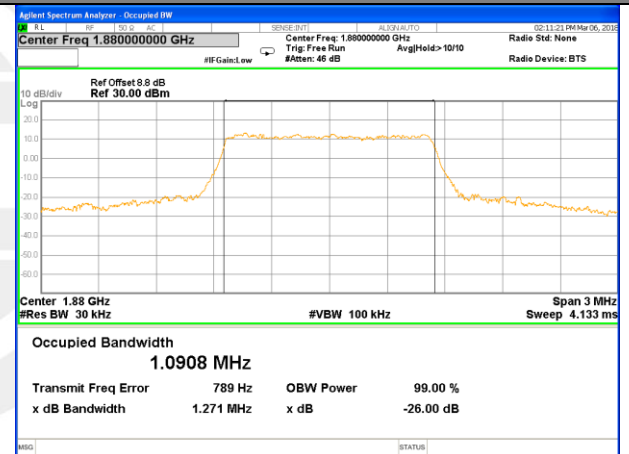

OCCUPIED BANDWIDTH

LTE band 2

LTE band 2 (99% and -26 Bandwidth)

Lowest Channel / 1.4MHz / QPSK

Lowest Channel / 1.4MHz / 16QAM

Middle Channel / 1.4MHz / QPSK

Middle Channel / 1.4MHz / 16QAM

Highest Channel / 1.4MHz / QPSK

Highest Channel / 1.4MHz / 16QAM

LTE band 2

LTE band 2 (99% and -26 Bandwidth)

LTE band 2

LTE band 2 (99% and -26 Bandwidth)

Lowest Channel / 5MHz / QPSK

Lowest Channel / 5MHz / 16QAM

Middle Channel / 5MHz / QPSK