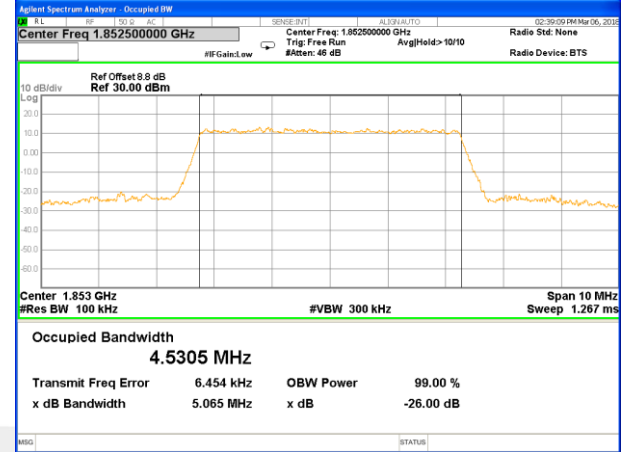

Highest Channel / 1.4MHz / 16QAM

LTE band 2

LTE band 2 (99% and -26 Bandwidth)

LTE band 2

LTE band 2 (99% and -26 Bandwidth)

Lowest Channel / 5MHz / QPSK

Lowest Channel / 5MHz / 16QAM

Middle Channel / 5MHz / QPSK

Middle Channel / 5MHz / 16QAM

Highest Channel / 5MHz / QPSK

Highest Channel / 5MHz / 16QAM

LTE band 2

LTE band 2 (99% and -26 Bandwidth)

Lowest Channel / 10MHz / QPSK

Lowest Channel / 10MHz / 16QAM

Middle Channel / 10MHz / QPSK