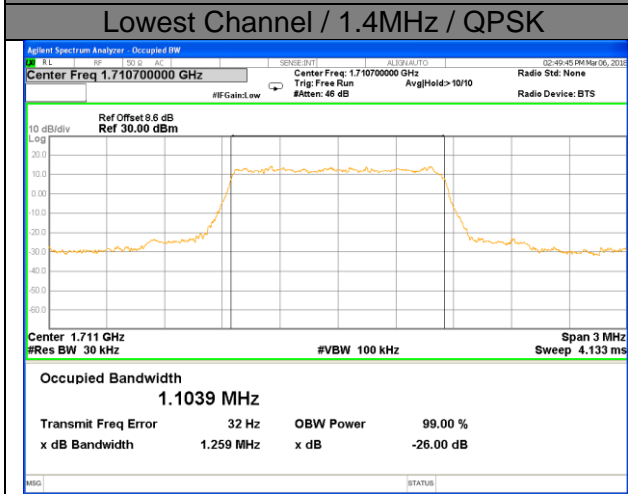

Middle Channel / 10MHz / 16QAM

Highest Channel / 10MHz / QPSK

Highest Channel / 10MHz / 16QAM

LTE band 2

LTE band 2 (99% and -26 Bandwidth)

LTE band 2

LTE band 2 (99% and -26 Bandwidth)

Lowest Channel / 20MHz / QPSK

Lowest Channel / 20MHz / 16QAM

Middle Channel / 20MHz / QPSK

Middle Channel / 20MHz / 16QAM

Highest Channel / 20MHz / QPSK

Highest Channel / 20MHz / 16QAM

LTE band 4

LTE band 4 (99% and -26 Bandwidth)

LTE band 4

LTE band 4 (99% and -26 Bandwidth)

Lowest Channel / 3MHz / QPSK

Lowest Channel / 3MHz / 16QAM

Middle Channel / 3MHz / QPSK

Middle Channel / 3MHz / 16QAM

Highest Channel / 3MHz / QPSK

Highest Channel / 3MHz / 16QAM