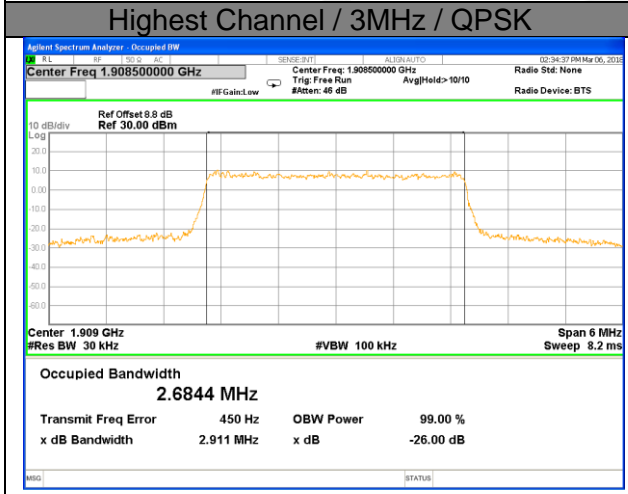

OCCUPIED BANDWIDTH

LTE band 2

LTE band 2 (99% and -26 Bandwidth)

Lowest Channel / 1.4MHz / QPSK

Lowest Channel / 1.4MHz / 16QAM

Middle Channel / 1.4MHz / QPSK

Middle Channel / 1.4MHz / 16QAM

Highest Channel / 1.4MHz / QPSK

Highest Channel / 1.4MHz / 16QAM

LTE band 2

LTE band 2 (99% and -26 Bandwidth)

LTE band 2

LTE band 2 (99% and -26 Bandwidth)

Lowest Channel / 5MHz / QPSK

Lowest Channel / 5MHz / 16QAM

Middle Channel / 5MHz / QPSK

Middle Channel / 5MHz / 16QAM

Highest Channel / 5MHz / QPSK

Highest Channel / 5MHz / 16QAM

LTE band 2

LTE band 2 (99% and -26 Bandwidth)

Lowest Channel / 10MHz / QPSK

Lowest Channel / 10MHz / 16QAM

Middle Channel / 10MHz / QPSK