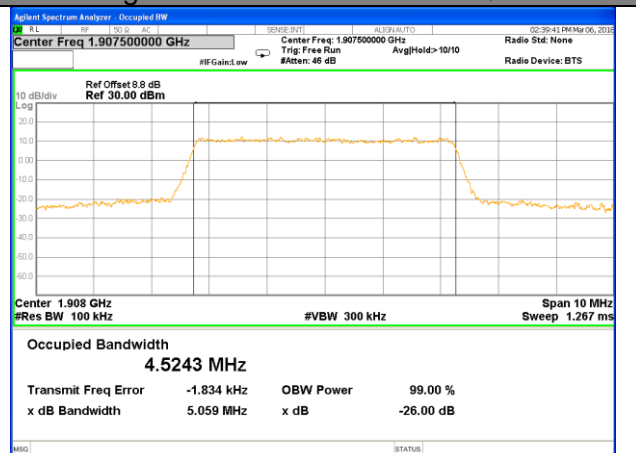

Highest Channel / 1.4MHz / 16QAM

LTE band 2

LTE band 2 (99% and -26 Bandwidth)

LTE band 2

LTE band 2 (99% and -26 Bandwidth)

Lowest Channel / 5MHz / QPSK

Lowest Channel / 5MHz / 16QAM

Middle Channel / 5MHz / QPSK

Middle Channel / 5MHz / 16QAM

Highest Channel / 5MHz / QPSK

Highest Channel / 5MHz / 16QAM

LTE band 2

LTE band 2 (99% and -26 Bandwidth)

Lowest Channel / 10MHz / QPSK

Lowest Channel / 10MHz / 16QAM

Middle Channel / 10MHz / QPSK