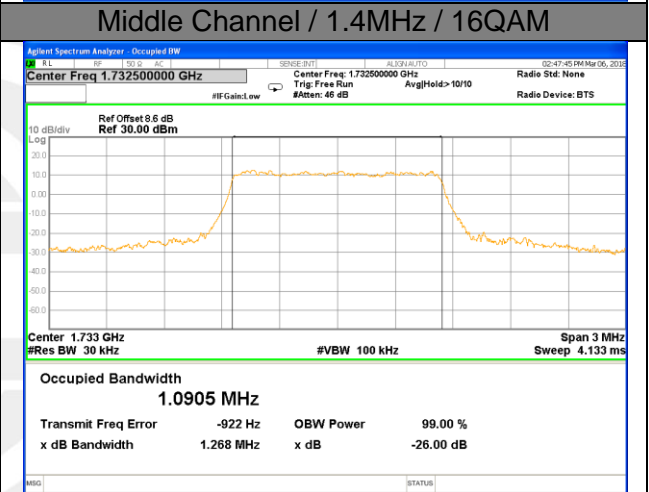

Middle Channel / 10MHz / 16QAM

Highest Channel / 10MHz / QPSK

Highest Channel / 10MHz / 16QAM

LTE band 2

LTE band 2 (99% and -26 Bandwidth)

LTE band 2

LTE band 2 (99% and -26 Bandwidth)

Lowest Channel / 20MHz / QPSK

Lowest Channel / 20MHz / 16QAM

Middle Channel / 20MHz / QPSK

Middle Channel / 20MHz / 16QAM

Highest Channel / 20MHz / QPSK

Highest Channel / 20MHz / 16QAM

LTE band 4

LTE band 4 (99% and -26 Bandwidth)

LTE band 4

LTE band 4 (99% and -26 Bandwidth)

Lowest Channel / 3MHz / QPSK

Lowest Channel / 3MHz / 16QAM

Middle Channel / 3MHz / QPSK

Middle Channel / 3MHz / 16QAM

Highest Channel / 3MHz / QPSK

Highest Channel / 3MHz / 16QAM

LTE band 4

LTE band 4 (99% and -26 Bandwidth)

Lowest Channel / 5MHz / QPSK

Lowest Channel / 5MHz / 16QAM

Middle Channel / 5MHz / QPSK

Middle Channel / 5MHz / 16QAM

Highest Channel / 5MHz / QPSK

Highest Channel / 5MHz / 16QAM