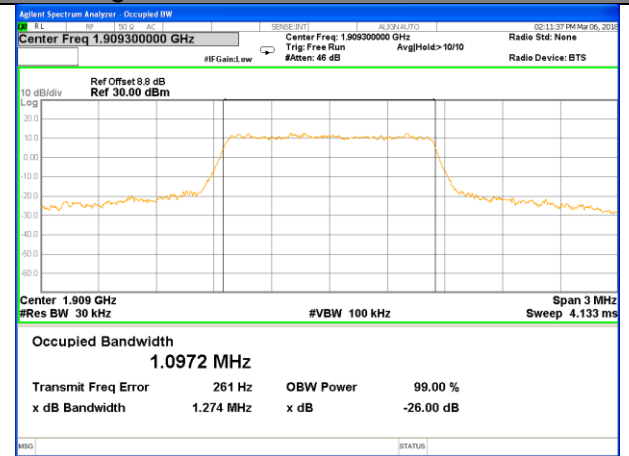

OCCUPIED BANDWIDTH

LTE band 2

LTE band 2 (99% and -26 Bandwidth)

Lowest Channel / 1.4MHz / QPSK

Lowest Channel / 1.4MHz / 16QAM

Middle Channel / 1.4MHz / QPSK

Middle Channel / 1.4MHz / 16QAM

Highest Channel / 1.4MHz / QPSK

Highest Channel / 1.4MHz / 16QAM

LTE band 2

LTE band 2 (99% and -26 Bandwidth)

LTE band 2

LTE band 2 (99% and -26 Bandwidth)

Lowest Channel / 5MHz / QPSK

Lowest Channel / 5MHz / 16QAM

Middle Channel / 5MHz / QPSK

Middle Channel / 5MHz / 16QAM

Highest Channel / 5MHz / QPSK

Highest Channel / 5MHz / 16QAM

LTE band 2

LTE band 2 (99% and -26 Bandwidth)

Lowest Channel / 10MHz / QPSK

Lowest Channel / 10MHz / 16QAM

Middle Channel / 10MHz / QPSK