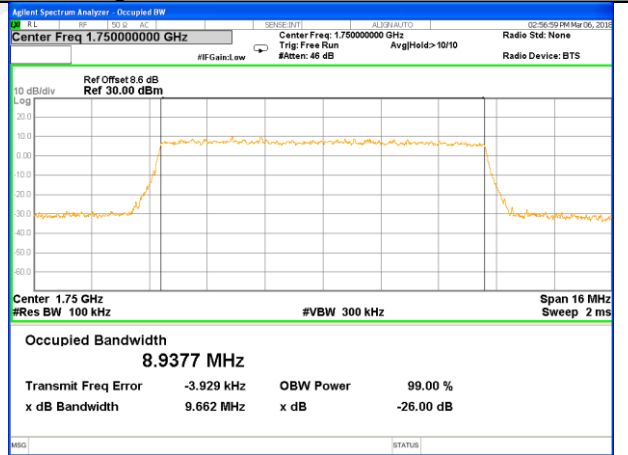

LTE band 4

LTE band 4 (99% and -26 Bandwidth)

Lowest Channel / 5MHz / QPSK

Lowest Channel / 5MHz / 16QAM

Middle Channel / 5MHz / QPSK

Middle Channel / 5MHz / 16QAM

Highest Channel / 5MHz / QPSK

Highest Channel / 5MHz / 16QAM

LTE band 4

LTE band 4 (99% and -26 Bandwidth)

Lowest Channel / 10MHz / QPSK

Lowest Channel / 10MHz / 16QAM

Middle Channel / 10MHz / QPSK

Middle Channel / 10MHz / 16QAM

Highest Channel / 10MHz / QPSK

Highest Channel / 10MHz / 16QAM

LTE band 4

LTE band 4 (99% and -26 Bandwidth)

Lowest Channel / 15MHz / QPSK

Lowest Channel / 15MHz / 16QAM

Middle Channel / 15MHz / QPSK

Middle Channel / 15MHz / 16QAM

Highest Channel / 15MHz / QPSK

Highest Channel / 15MHz / 16QAM