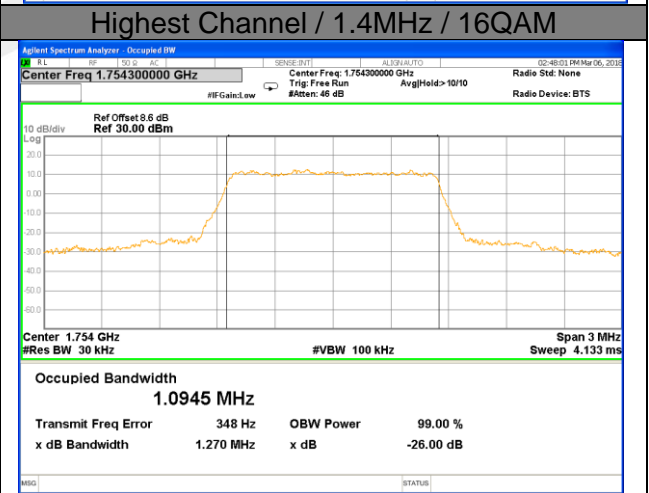

Middle Channel / 10MHz / 16QAM

Highest Channel / 10MHz / QPSK

Highest Channel / 10MHz / 16QAM

LTE band 2

LTE band 2 (99% and -26 Bandwidth)

LTE band 2

LTE band 2 (99% and -26 Bandwidth)

Lowest Channel / 20MHz / QPSK

Lowest Channel / 20MHz / 16QAM

Middle Channel / 20MHz / QPSK

Middle Channel / 20MHz / 16QAM

Highest Channel / 20MHz / QPSK

Highest Channel / 20MHz / 16QAM

LTE band 4

LTE band 4 (99% and -26 Bandwidth)

LTE band 4

LTE band 4 (99% and -26 Bandwidth)

Lowest Channel / 3MHz / QPSK

Lowest Channel / 3MHz / 16QAM

Middle Channel / 3MHz / QPSK

Middle Channel / 3MHz / 16QAM

Highest Channel / 3MHz / QPSK

Highest Channel / 3MHz / 16QAM

LTE band 4

LTE band 4 (99% and -26 Bandwidth)

Lowest Channel / 5MHz / QPSK

Lowest Channel / 5MHz / 16QAM

Middle Channel / 5MHz / QPSK

Middle Channel / 5MHz / 16QAM

Highest Channel / 5MHz / QPSK

Highest Channel / 5MHz / 16QAM