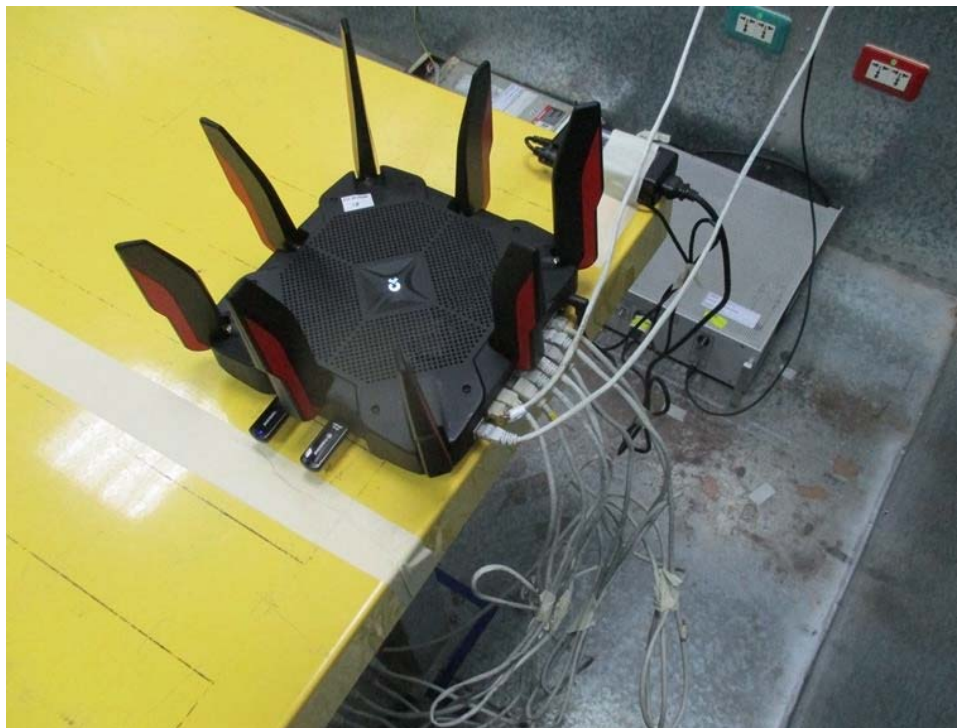

## 1. Photographs of Conducted Emissions Test Configuration

FRONT VIEW

REAR VIEW

## 2. Photographs of Radiated Emissions Test Configuration

Test Configuration: 30MHz~1GHz

**FRONT VIEW**

**REAR VIEW**

## Test Configuration: Above 1GHz

FRONT VIEW

REAR VIEW