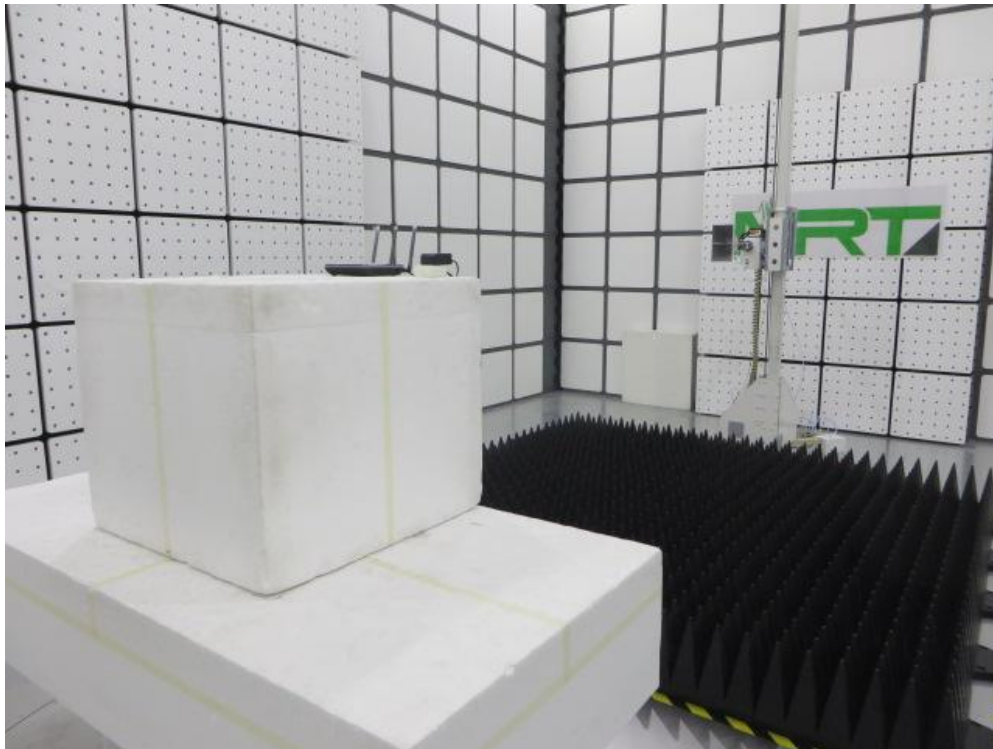

FCC Part15C & 15E Test Setup Photo

Description: Conducted Measurement Test Setup

Description: Front view of Conducted Emission Test Setup

Description: Back view of Conducted Emission Test Setup

Description: Radiated Emission Test Setup for 9kHz ~ 30MHz

Description: Radiated Emission Test Setup for 30MHz ~ 1GHz

Description: Radiated Emission Test Setup for 1GHz ~ 18GHz

Description: Radiated Emission Test Setup for 18GHz ~ 40GHz