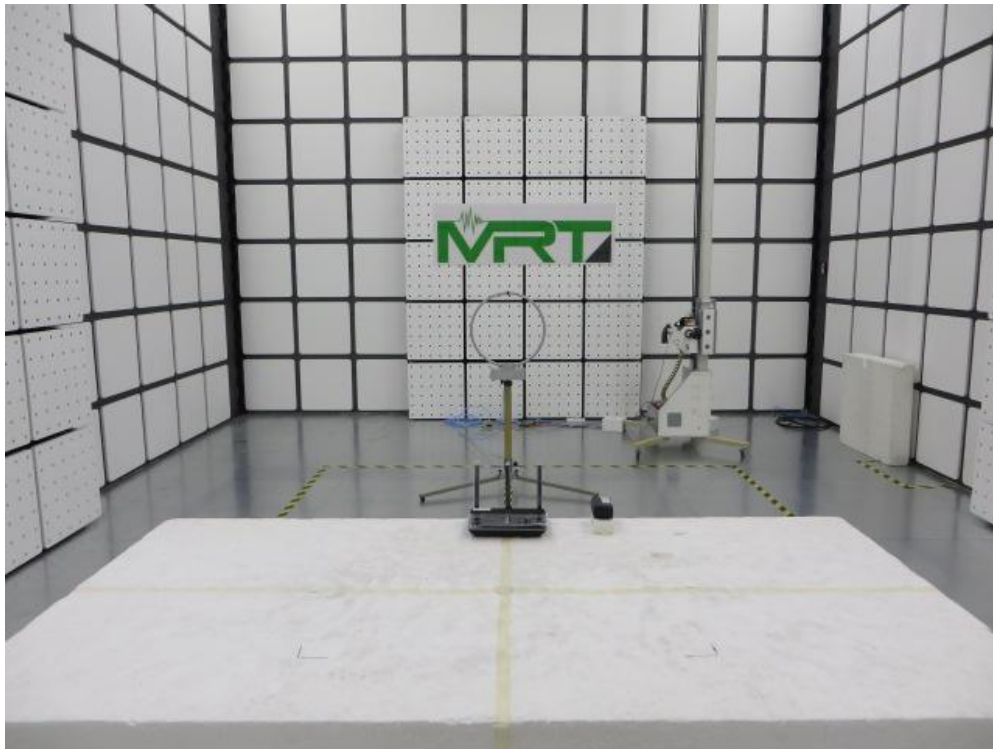

FCC Part15C & 15E Test Setup Photo

Description: Conducted Measurement Test Setup

Description: Front view of Conducted Emission Test Setup

Description: Back view of Conducted Emission Test Setup

Description: Radiated Emission Test Setup for 9kHz ~ 30MHz

Description: Radiated Emission Test Setup for 30MHz ~ 1GHz

Description: Radiated Emission Test Setup for 1GHz ~ 18GHz

Description: Radiated Emission Test Setup for 18GHz ~ 40GHz