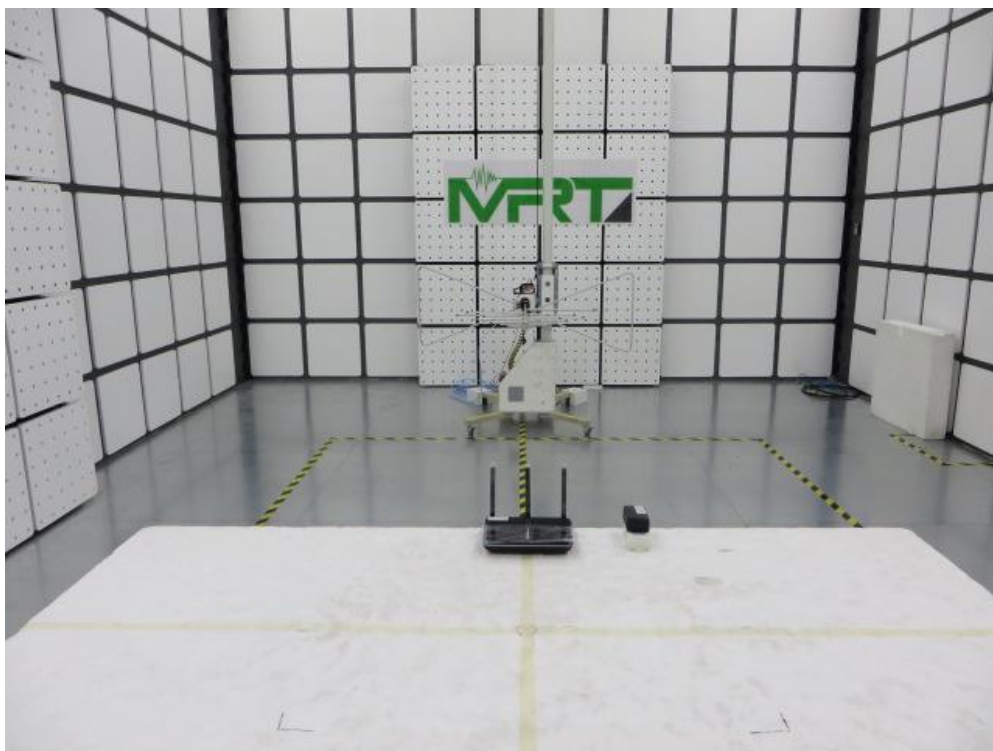

FCC Part15C & 15E Test Setup Photo

Description: Conducted Measurement Test Setup

Description: Front view of Conducted Emission Test Setup

Description: Back view of Conducted Emission Test Setup

Description: Radiated Emission Test Setup for 9kHz ~ 30MHz

Description: Radiated Emission Test Setup for 30MHz ~ 1GHz

Description: Radiated Emission Test Setup for 1GHz ~ 18GHz

Description: Radiated Emission Test Setup for 18GHz ~ 40GHz