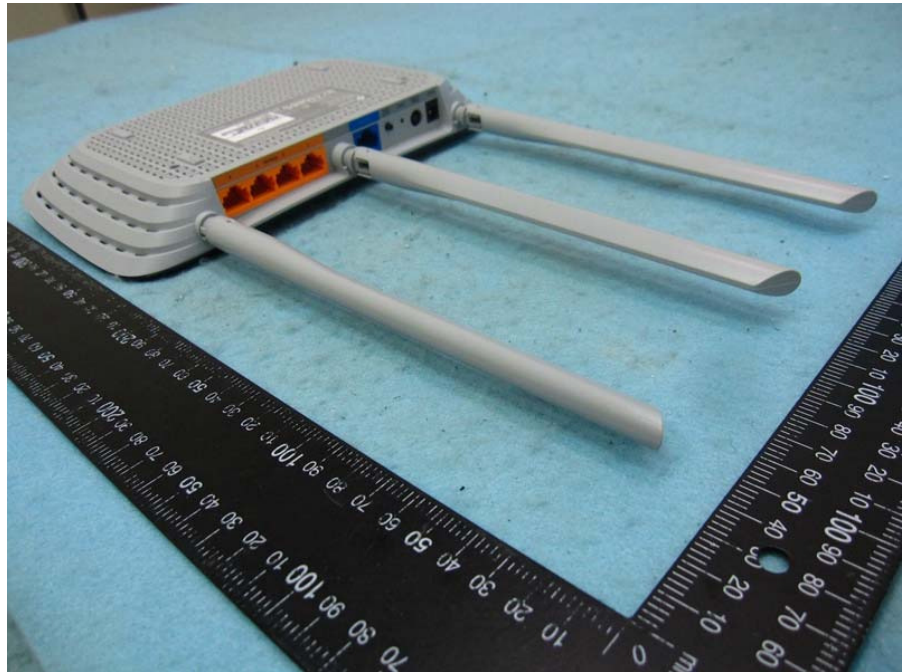

Brand Name: TP-Link Model No.: Archer C20

Adapter