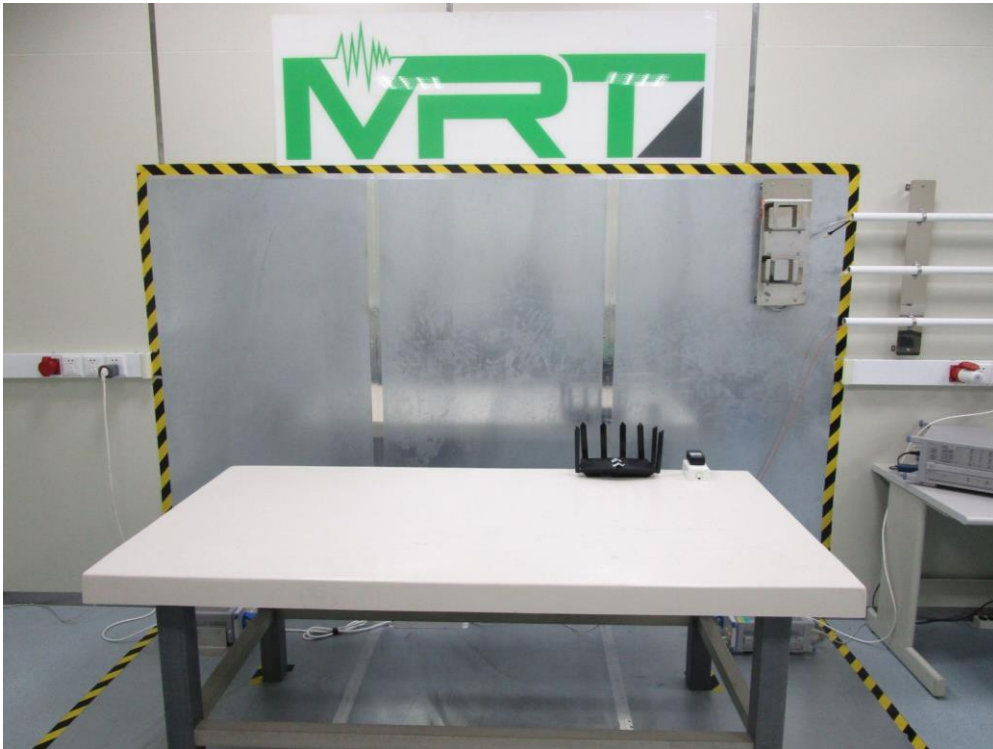

Test Setup Photo

Description: Front View of Conducted Emission Test Setup for Power Port

Description: Back View of Conducted Emission Test Setup for Power Port

Description: Radiated Spurious Emission Test Setup for Below 1GHz

Description: Radiated Spurious Emission Test Setup for Above 1GHz

Description: DFS Test Setup