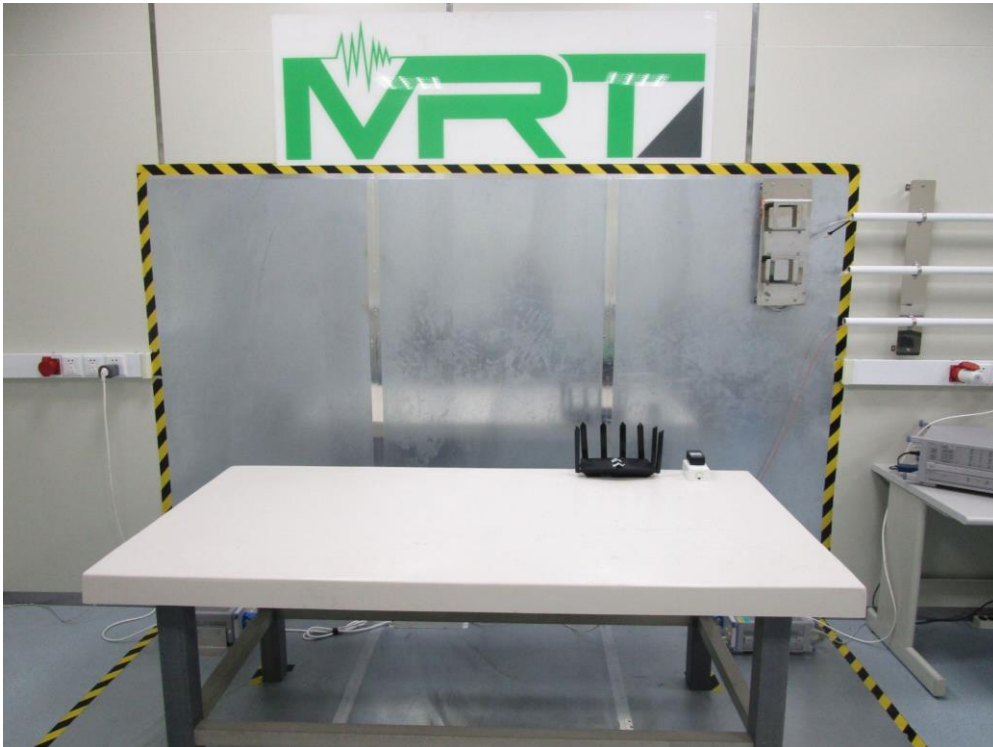

Test Setup Photo

Description: Front View of Conducted Emission Test Setup for Power Port

Description: Back View of Conducted Emission Test Setup for Power Port

Description: Radiated Spurious Emission Test Setup for Below 1GHz

Description: Radiated Spurious Emission Test Setup for Above 1GHz

Description: DFS Test Setup