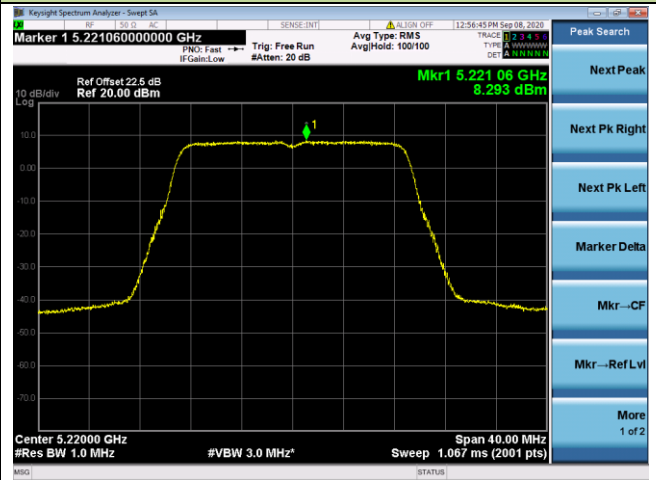

802.11ac-VHT20 Power Spectral Density - Ant 3 / Ant 0 + 1 + 2+ 3

Channel 36 (5180MHz)

Channel 44 (5220MHz)

Channel 48 (5240MHz)

Channel 52 (5260MHz)

Channel 60 (5300MHz)

Channel 64 (5320MHz)

802.11ac-VHT40 Power Spectral Density - Ant 3 / Ant 0 + 1 + 2+ 3

Channel 38 (5190MHz)

Channel 46 (5230MHz)

Channel 54 (5270MHz)

Channel 62 (5310MHz)

Channel 102 (5510MHz)

Channel 110 (5550MHz)

802.11ac-VHT80 Power Spectral Density - Ant 3 / Ant 0 + 1 + 2 + 3

Channel 42 (5210MHz)