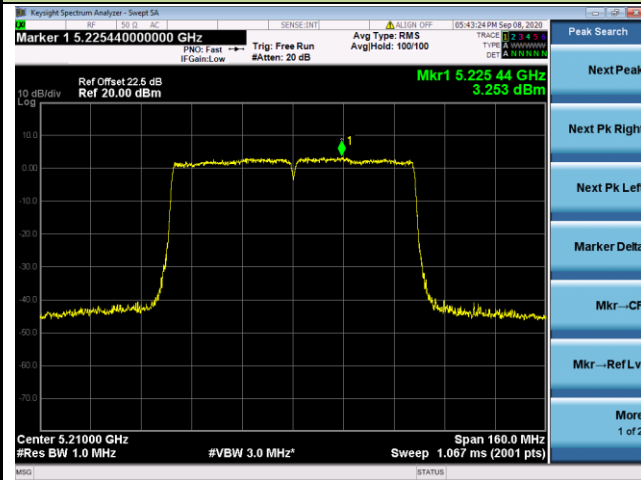

Channel 38 (5190MHz)

Channel 46 (5230MHz)

Channel 54 (5270MHz)

Channel 62 (5310MHz)

Channel 102 (5510MHz)

Channel 110 (5550MHz)

802.11ac-VHT80 Power Spectral Density - Ant 3 / Ant 0 + 1 + 2 + 3

Channel 42 (5210MHz)