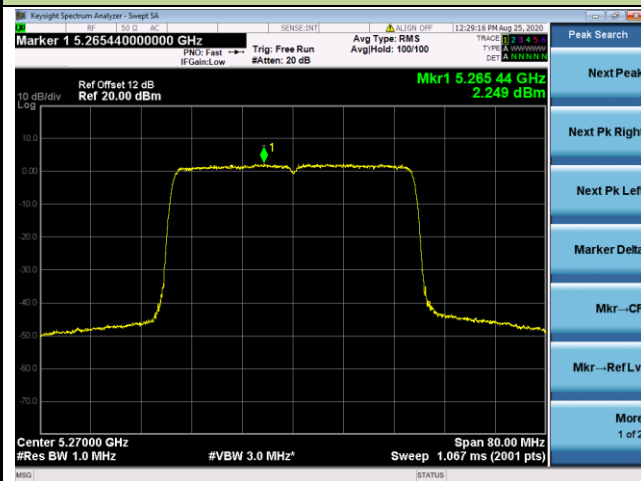

Channel 54 (5270MHz)