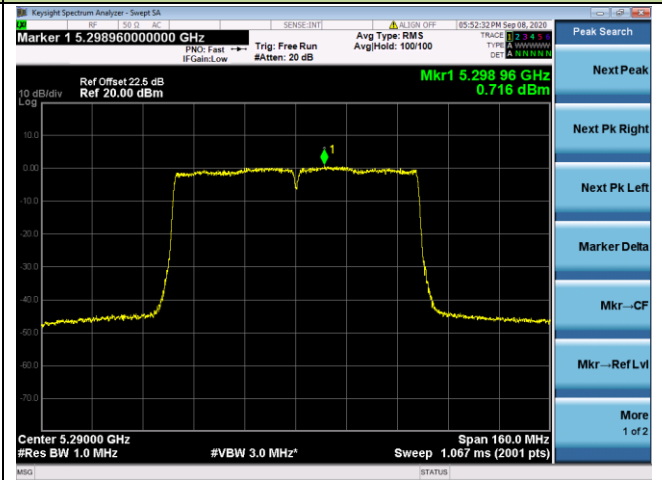

Channel 58 (5290MHz)