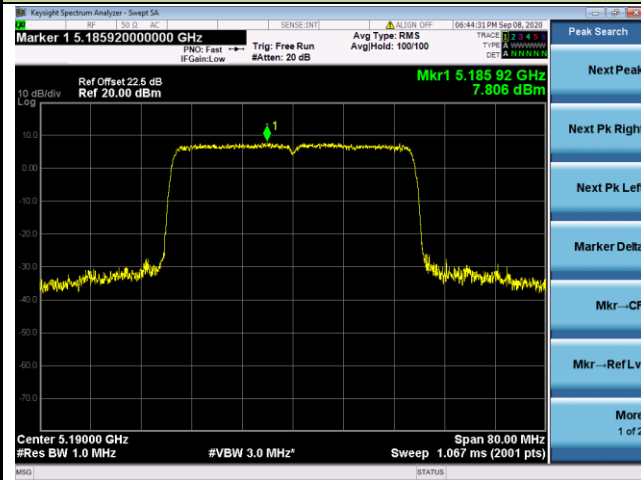

802.11ax-HE40 Power Spectral Density - Ant 3 / Ant 0 + 1 + 2+ 3

Channel 38 (5190MHz)