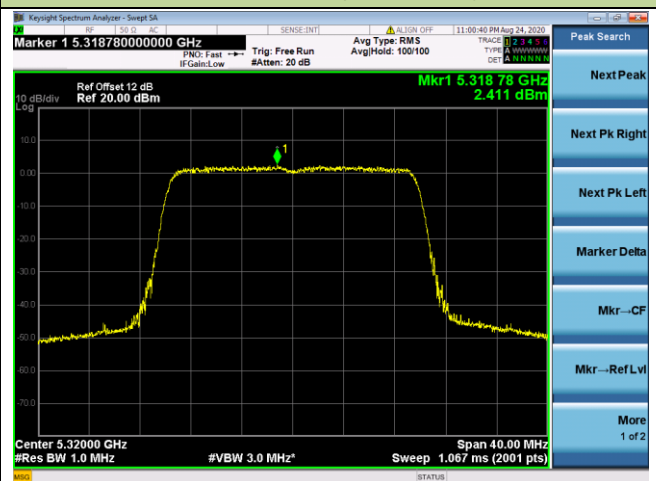

802.11ax-HE20 Power Spectral Density - Ant 3 / Ant 0 + 1 + 2+ 3

Channel 36 (5180MHz)

Channel 44 (5220MHz)

Channel 48 (5240MHz)

Channel 52 (5260MHz)

Channel 60 (5300MHz)

Channel 64 (5320MHz)

802.11ax-HE40 Power Spectral Density - Ant 3 / Ant 0 + 1 + 2+ 3