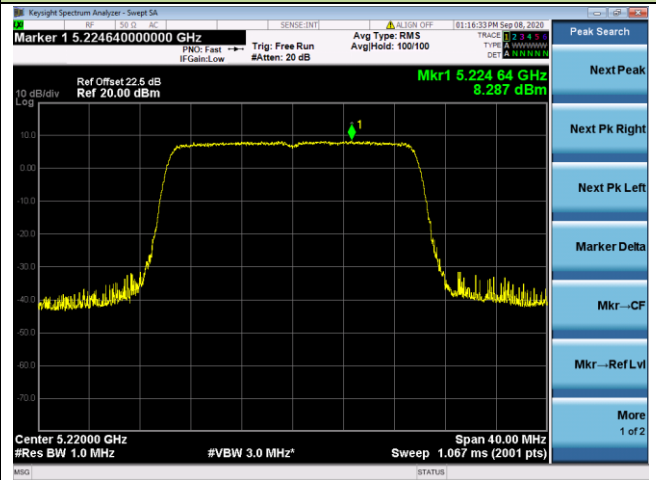

Channel 44 (5220MHz)