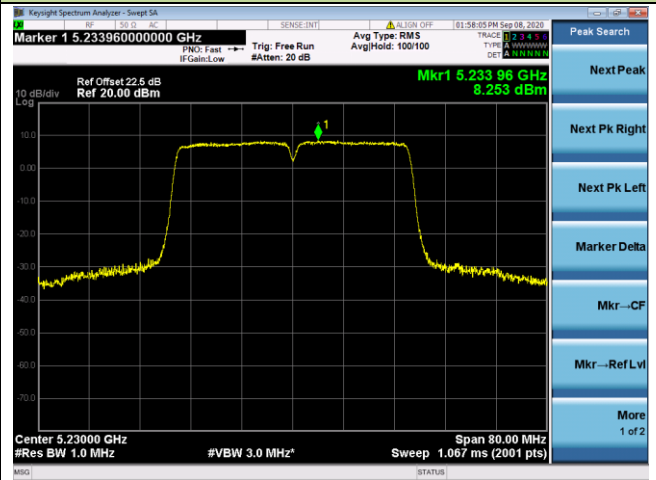

Channel 46 (5230MHz)