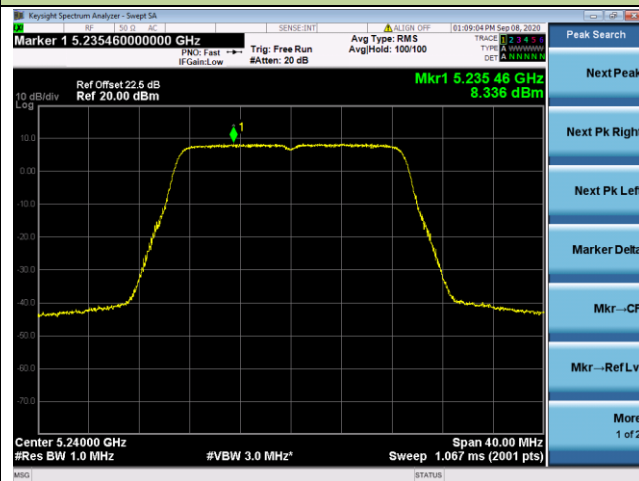

802.11ac-VHT20 Power Spectral Density - Ant 3 / Ant 0 + 1 + 2+ 3

Channel 36 (5180MHz)

Channel 44 (5220MHz)

Channel 48 (5240MHz)

Channel 52 (5260MHz)

Channel 60 (5300MHz)

Channel 64 (5320MHz)

802.11ac-VHT40 Power Spectral Density - Ant 3 / Ant 0 + 1 + 2+ 3

Channel 38 (5190MHz)

Channel 46 (5230MHz)

Channel 54 (5270MHz)

Channel 62 (5310MHz)

Channel 102 (5510MHz)

Channel 110 (5550MHz)

802.11ac-VHT80 Power Spectral Density - Ant 3 / Ant 0 + 1 + 2 + 3

Channel 42 (5210MHz)