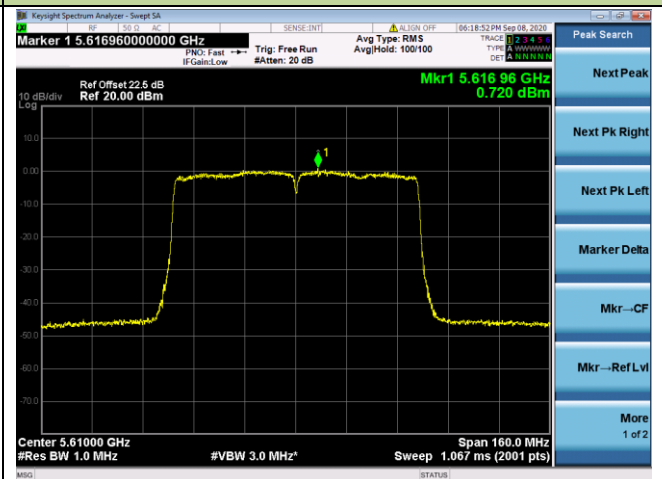

Channel 122 (5610MHz)