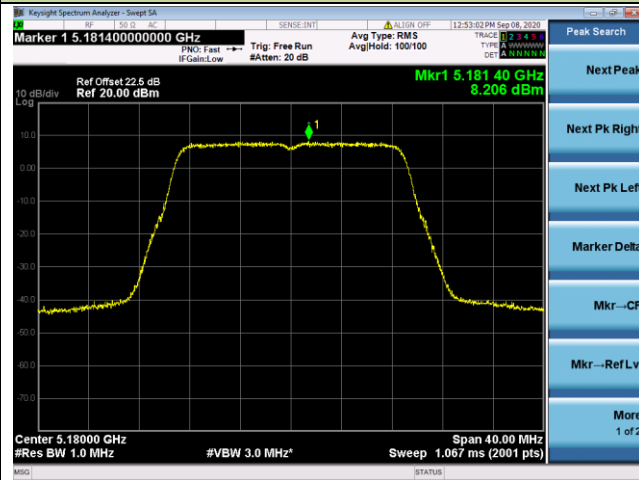

802.11ac-VHT20 Power Spectral Density - Ant 3 / Ant 0 + 1 + 2+ 3

Channel 36 (5180MHz)

Channel 44 (5220MHz)

Channel 48 (5240MHz)

Channel 52 (5260MHz)

Channel 60 (5300MHz)

Channel 64 (5320MHz)

802.11ac-VHT40 Power Spectral Density - Ant 3 / Ant 0 + 1 + 2+ 3

Channel 38 (5190MHz)

Channel 46 (5230MHz)

Channel 54 (5270MHz)

Channel 62 (5310MHz)

Channel 102 (5510MHz)

Channel 110 (5550MHz)

802.11ac-VHT80 Power Spectral Density - Ant 3 / Ant 0 + 1 + 2 + 3

Channel 42 (5210MHz)