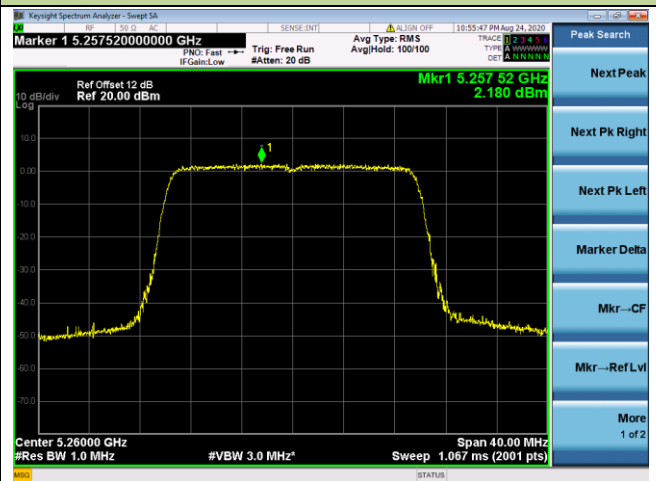

802.11ax-HE20 Power Spectral Density - Ant 3 / Ant 0 + 1 + 2+ 3

Channel 36 (5180MHz)

Channel 44 (5220MHz)

Channel 48 (5240MHz)

Channel 52 (5260MHz)

Channel 60 (5300MHz)

Channel 64 (5320MHz)

802.11ax-HE40 Power Spectral Density - Ant 3 / Ant 0 + 1 + 2+ 3