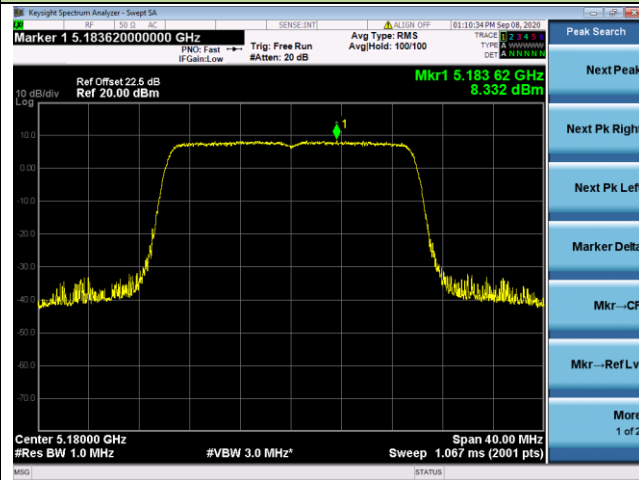

Channel 58 (5290MHz)

Channel 106 (5530MHz)

Channel 122 (5610MHz)

Channel 138 (5690MHz)

Channel 155 (5775MHz)

802.11ac-VHT160 Power Spectral Density - Ant 3 / Ant 0 + 1 + 2+ 3

Channel 50 (5250MHz)

Channel 114 (5570MHz)

802.11ax-HE20 Power Spectral Density - Ant 3 / Ant 0 + 1 + 2+ 3

Channel 36 (5180MHz)

Channel 44 (5220MHz)

Channel 48 (5240MHz)

Channel 52 (5260MHz)

Channel 60 (5300MHz)

Channel 64 (5320MHz)

802.11ax-HE40 Power Spectral Density - Ant 3 / Ant 0 + 1 + 2+ 3