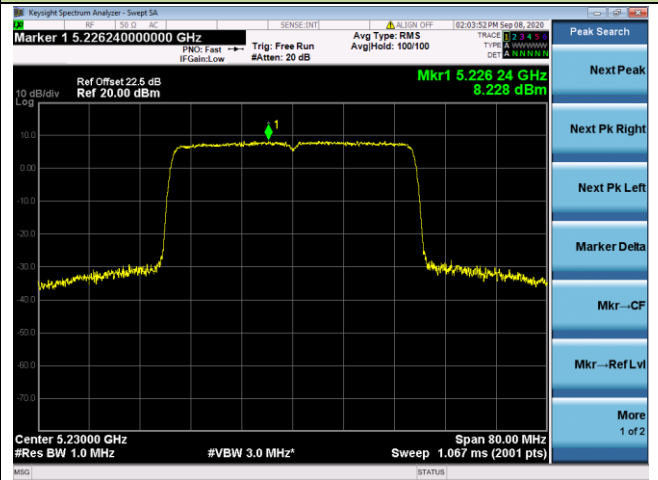

Channel 46 (5230MHz)