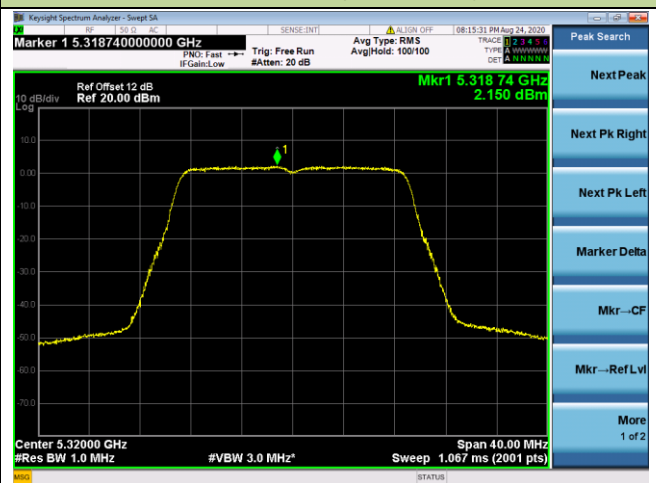

802.11ac-VHT20 Power Spectral Density - Ant 3 / Ant 0 + 1 + 2+ 3

Channel 36 (5180MHz)

Channel 44 (5220MHz)

Channel 48 (5240MHz)

Channel 52 (5260MHz)

Channel 60 (5300MHz)

Channel 64 (5320MHz)

802.11ac-VHT40 Power Spectral Density - Ant 3 / Ant 0 + 1 + 2+ 3