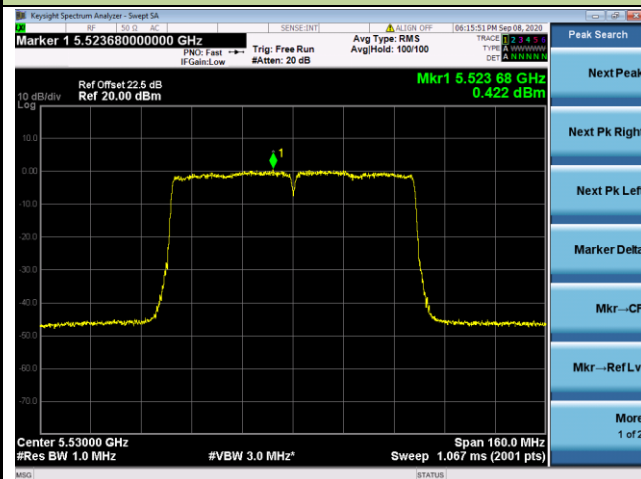

Channel 106 (5530MHz)