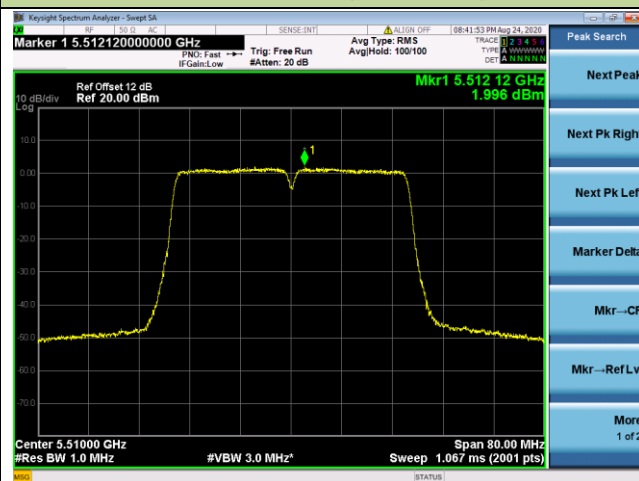

Channel 38 (5190MHz)

Channel 46 (5230MHz)

Channel 54 (5270MHz)

Channel 62 (5310MHz)

Channel 102 (5510MHz)

Channel 110 (5550MHz)

802.11ac-VHT80 Power Spectral Density - Ant 3 / Ant 0 + 1 + 2 + 3

Channel 42 (5210MHz)