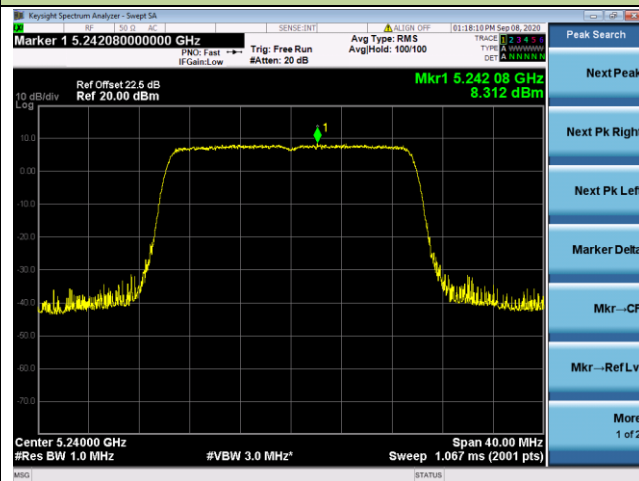

802.11ax-HE20 Power Spectral Density - Ant 3 / Ant 0 + 1 + 2+ 3

Channel 36 (5180MHz)

Channel 44 (5220MHz)

Channel 48 (5240MHz)

Channel 52 (5260MHz)

Channel 60 (5300MHz)

Channel 64 (5320MHz)

802.11ax-HE40 Power Spectral Density - Ant 3 / Ant 0 + 1 + 2+ 3