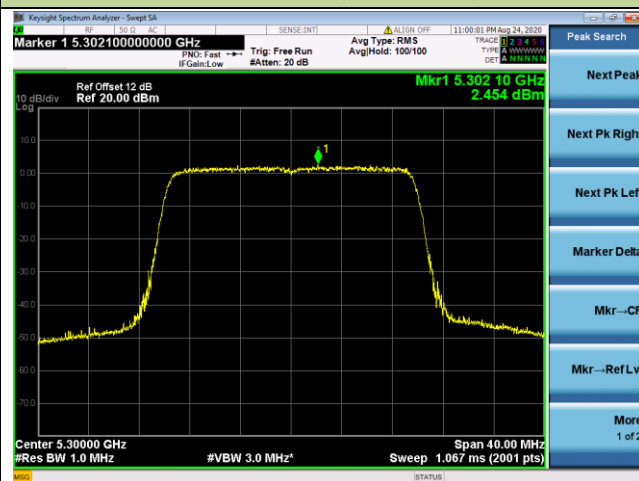

802.11ax-HE20 Power Spectral Density - Ant 3 / Ant 0 + 1 + 2+ 3

Channel 36 (5180MHz)

Channel 44 (5220MHz)

Channel 48 (5240MHz)

Channel 52 (5260MHz)

Channel 60 (5300MHz)

Channel 64 (5320MHz)

802.11ax-HE40 Power Spectral Density - Ant 3 / Ant 0 + 1 + 2+ 3