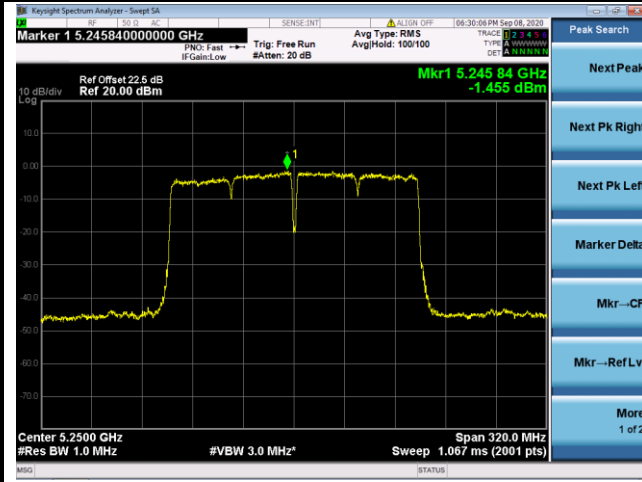

Channel 58 (5290MHz)

Channel 106 (5530MHz)

Channel 122 (5610MHz)

Channel 138 (5690MHz)

Channel 155 (5775MHz)

802.11ac-VHT160 Power Spectral Density - Ant 3 / Ant 0 + 1 + 2+ 3

Channel 50 (5250MHz)

Channel 114 (5570MHz)