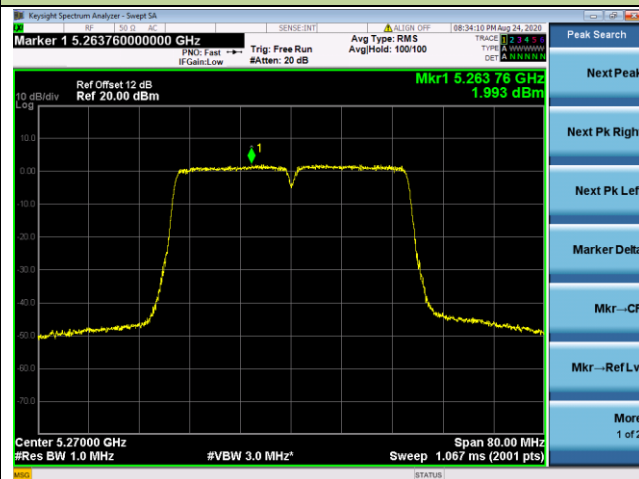

Channel 54 (5270MHz)