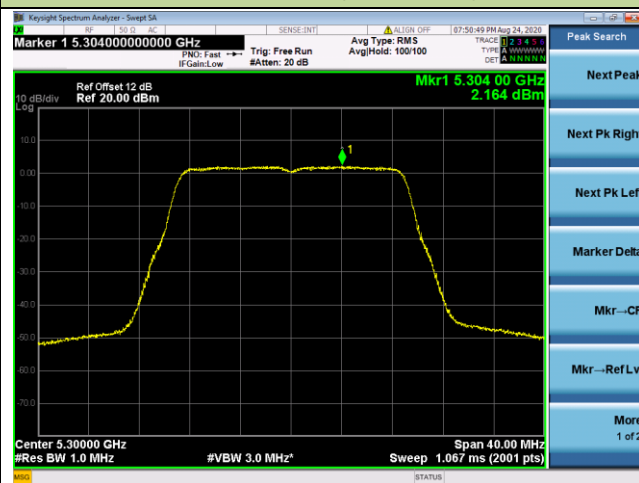

802.11ac-VHT20 Power Spectral Density - Ant 3 / Ant 0 + 1 + 2+ 3

Channel 36 (5180MHz)

Channel 44 (5220MHz)

Channel 48 (5240MHz)

Channel 52 (5260MHz)

Channel 60 (5300MHz)

Channel 64 (5320MHz)

802.11ac-VHT40 Power Spectral Density - Ant 3 / Ant 0 + 1 + 2+ 3

Channel 38 (5190MHz)

Channel 46 (5230MHz)

Channel 54 (5270MHz)

Channel 62 (5310MHz)

Channel 102 (5510MHz)

Channel 110 (5550MHz)

802.11ac-VHT80 Power Spectral Density - Ant 3 / Ant 0 + 1 + 2 + 3

Channel 42 (5210MHz)