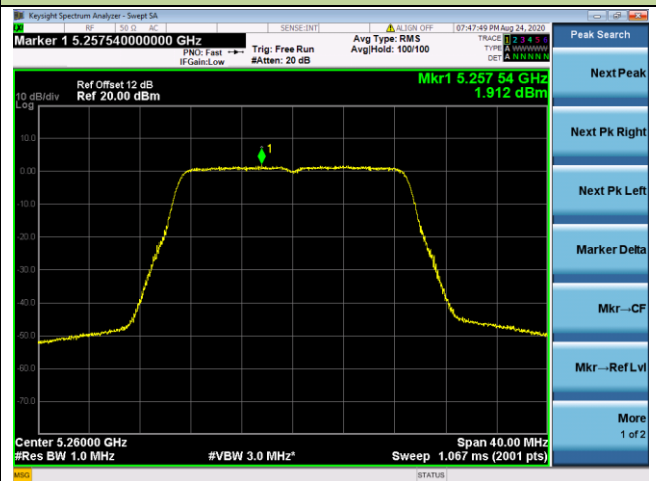

802.11ac-VHT20 Power Spectral Density - Ant 3 / Ant 0 + 1 + 2+ 3

Channel 36 (5180MHz)

Channel 44 (5220MHz)

Channel 48 (5240MHz)

Channel 52 (5260MHz)

Channel 60 (5300MHz)

Channel 64 (5320MHz)

802.11ac-VHT40 Power Spectral Density - Ant 3 / Ant 0 + 1 + 2+ 3