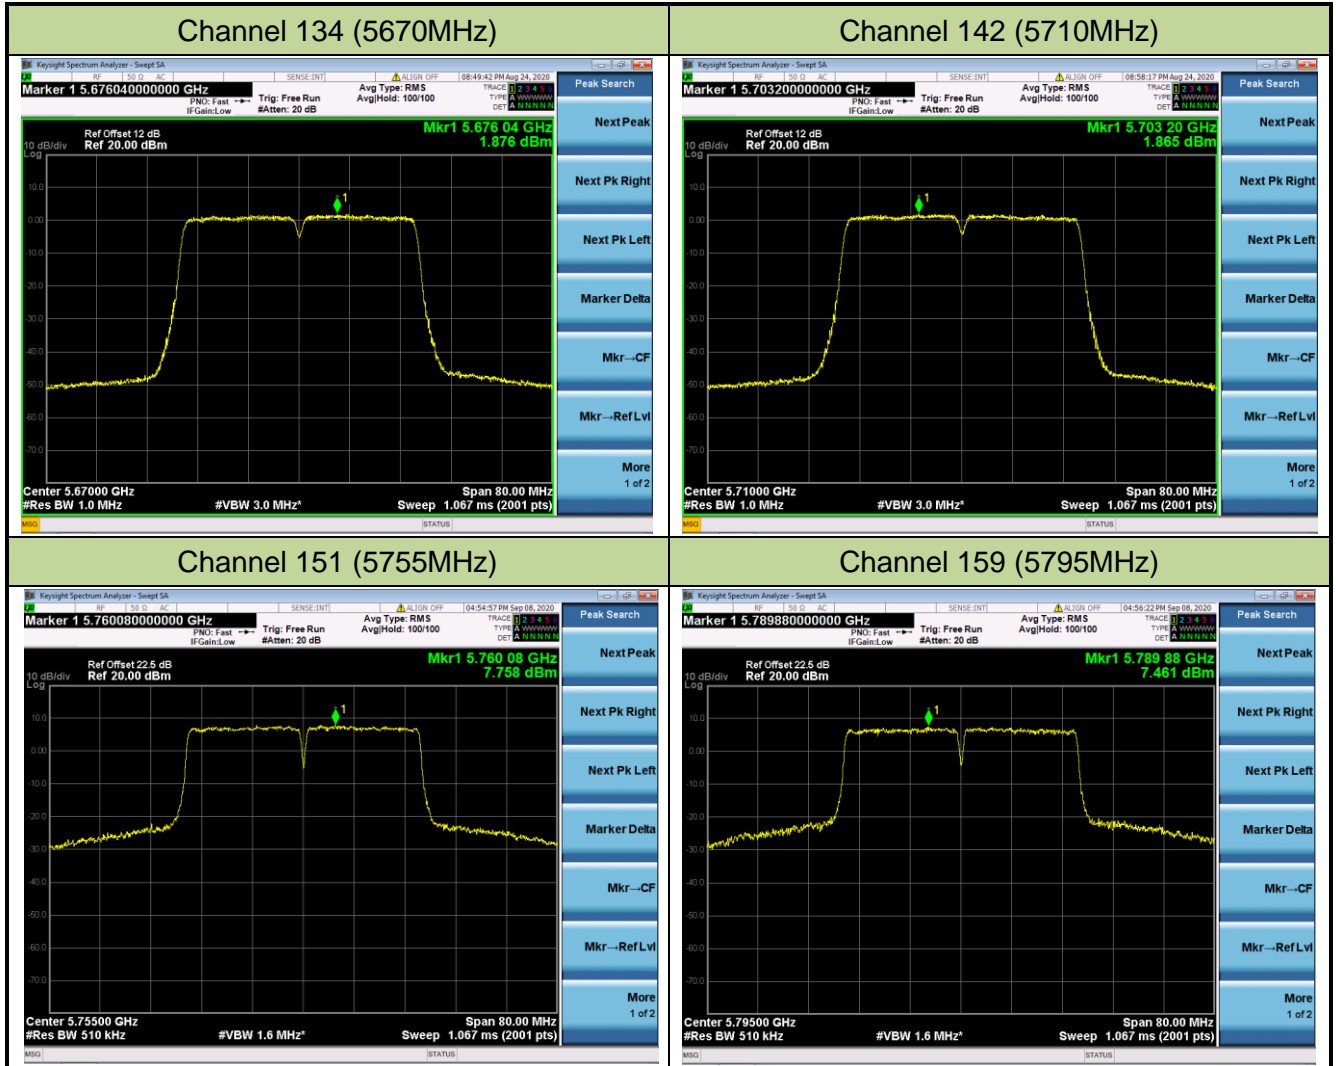

802.11ac-VHT20 Power Spectral Density - Ant 3 / Ant 0 + 1 + 2+ 3

Channel 36 (5180MHz)

Channel 44 (5220MHz)

Channel 48 (5240MHz)

Channel 52 (5260MHz)

Channel 60 (5300MHz)

Channel 64 (5320MHz)

802.11ac-VHT40 Power Spectral Density - Ant 3 / Ant 0 + 1 + 2+ 3

Channel 38 (5190MHz)

Channel 46 (5230MHz)

Channel 54 (5270MHz)

Channel 62 (5310MHz)

Channel 102 (5510MHz)

Channel 110 (5550MHz)

802.11ac-VHT80 Power Spectral Density - Ant 3 / Ant 0 + 1 + 2 + 3

Channel 42 (5210MHz)

Channel 58 (5290MHz)

Channel 106 (5530MHz)

Channel 122 (5610MHz)

Channel 138 (5690MHz)

Channel 155 (5775MHz)

802.11ac-VHT160 Power Spectral Density - Ant 3 / Ant 0 + 1 + 2+ 3

Channel 50 (5250MHz)

Channel 114 (5570MHz)

802.11ax-HE20 Power Spectral Density - Ant 3 / Ant 0 + 1 + 2+ 3

Channel 36 (5180MHz)

Channel 44 (5220MHz)

Channel 48 (5240MHz)

Channel 52 (5260MHz)

Channel 60 (5300MHz)

Channel 64 (5320MHz)

802.11ax-HE40 Power Spectral Density - Ant 3 / Ant 0 + 1 + 2+ 3