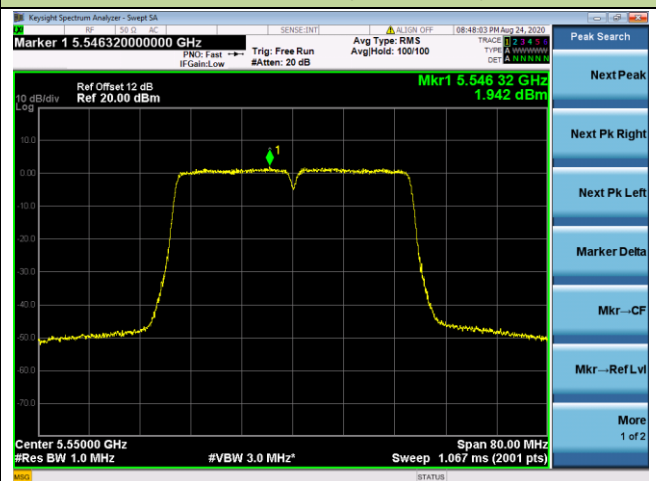

Channel 38 (5190MHz)

Channel 46 (5230MHz)

Channel 54 (5270MHz)

Channel 62 (5310MHz)

Channel 102 (5510MHz)

Channel 110 (5550MHz)

802.11ac-VHT80 Power Spectral Density - Ant 3 / Ant 0 + 1 + 2 + 3

Channel 42 (5210MHz)