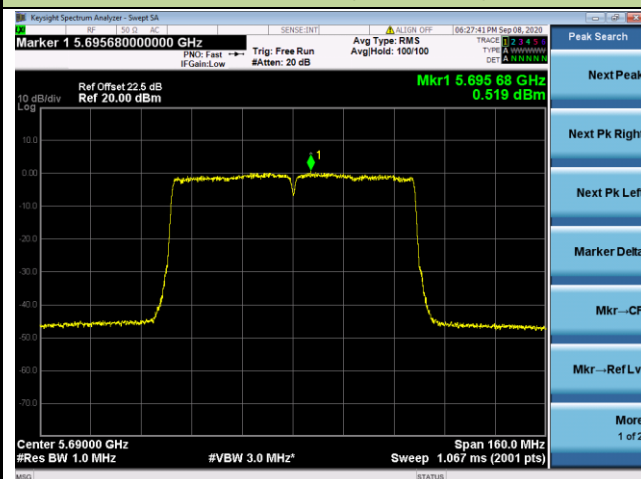

Channel 58 (5290MHz)

Channel 106 (5530MHz)

Channel 122 (5610MHz)

Channel 138 (5690MHz)

Channel 155 (5775MHz)

802.11ac-VHT160 Power Spectral Density - Ant 3 / Ant 0 + 1 + 2+ 3

Channel 50 (5250MHz)

Channel 114 (5570MHz)

802.11ax-HE20 Power Spectral Density - Ant 3 / Ant 0 + 1 + 2+ 3

Channel 36 (5180MHz)

Channel 44 (5220MHz)

Channel 48 (5240MHz)

Channel 52 (5260MHz)

Channel 60 (5300MHz)

Channel 64 (5320MHz)

802.11ax-HE40 Power Spectral Density - Ant 3 / Ant 0 + 1 + 2+ 3