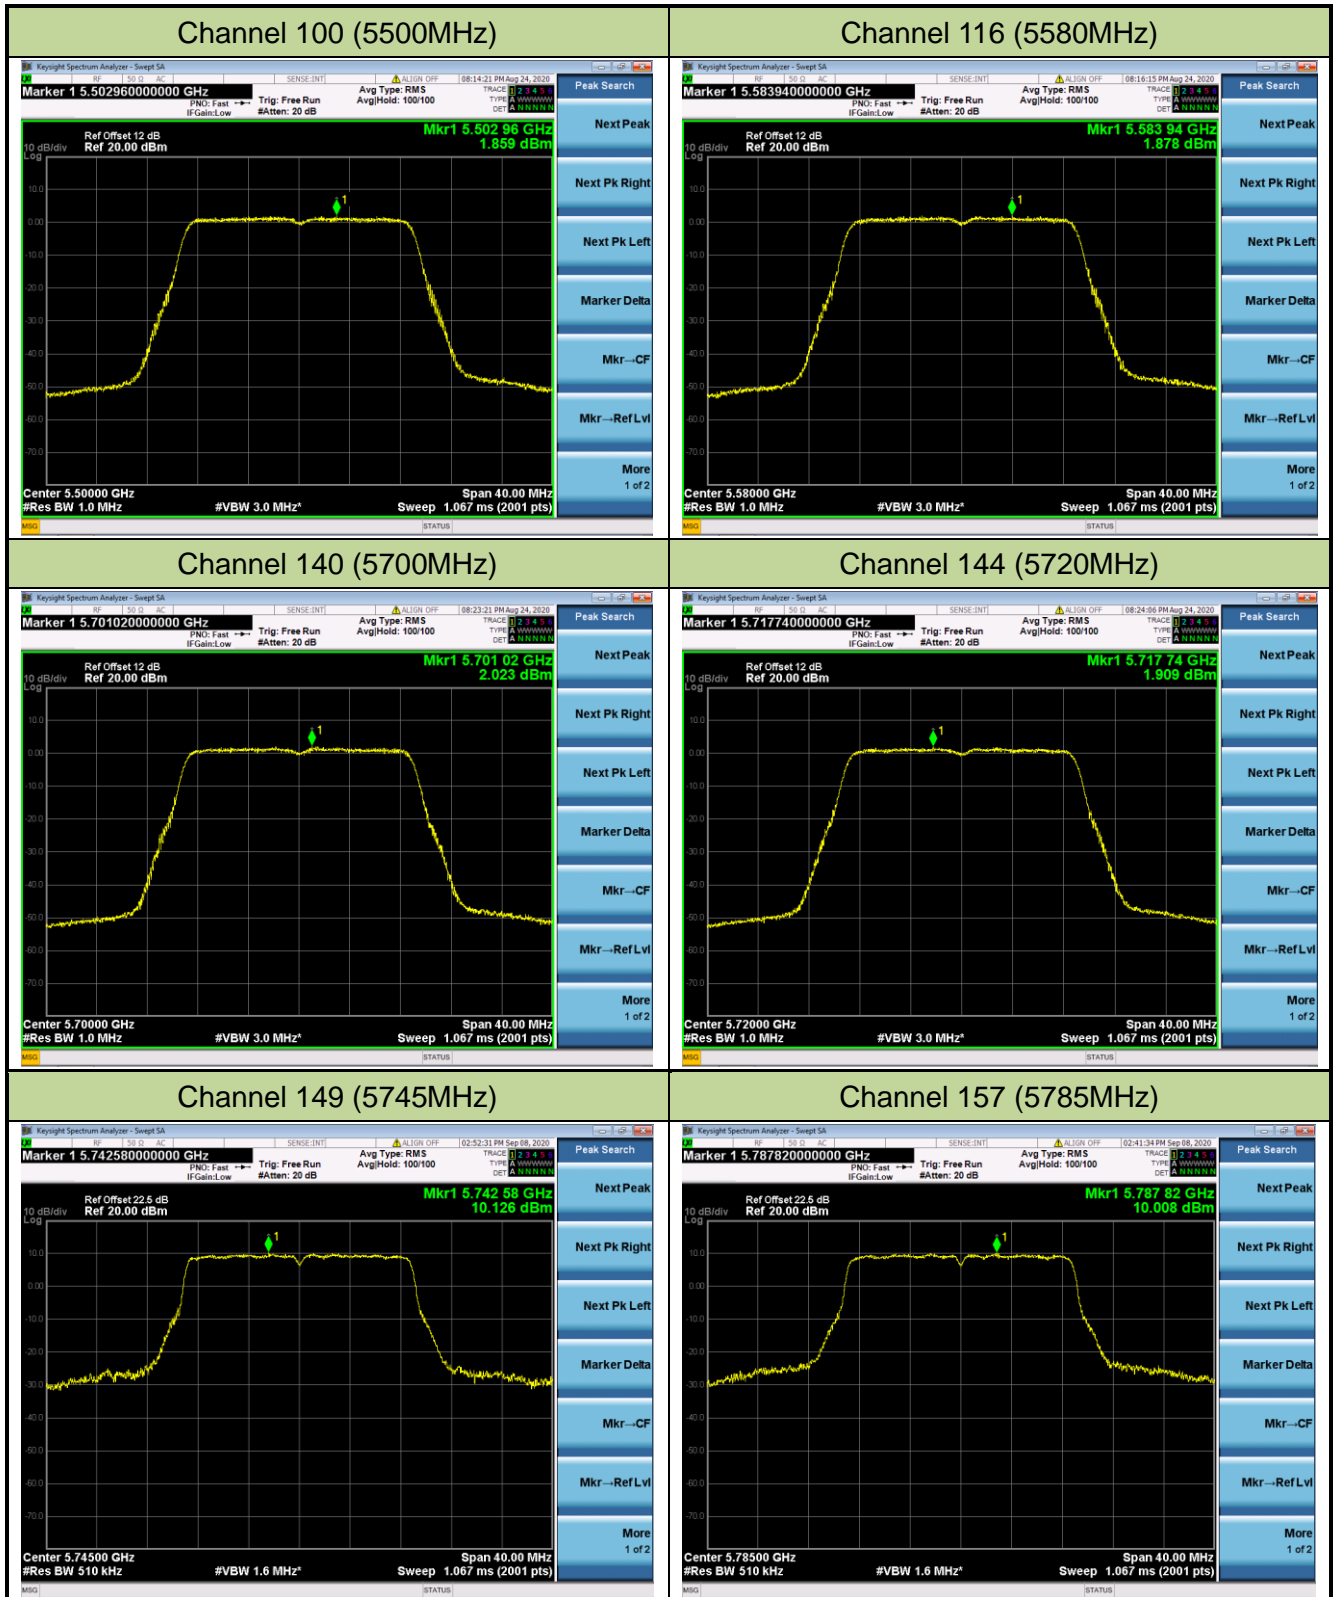

802.11ac-VHT20 Power Spectral Density - Ant 3 / Ant 0 + 1 + 2+ 3

Channel 36 (5180MHz)

Channel 44 (5220MHz)

Channel 48 (5240MHz)

Channel 52 (5260MHz)

Channel 60 (5300MHz)

Channel 64 (5320MHz)

802.11ac-VHT40 Power Spectral Density - Ant 3 / Ant 0 + 1 + 2+ 3

Channel 38 (5190MHz)

Channel 46 (5230MHz)

Channel 54 (5270MHz)

Channel 62 (5310MHz)

Channel 102 (5510MHz)

Channel 110 (5550MHz)

802.11ac-VHT80 Power Spectral Density - Ant 3 / Ant 0 + 1 + 2 + 3

Channel 42 (5210MHz)

Channel 58 (5290MHz)

Channel 106 (5530MHz)

Channel 122 (5610MHz)

Channel 138 (5690MHz)

Channel 155 (5775MHz)

802.11ac-VHT160 Power Spectral Density - Ant 3 / Ant 0 + 1 + 2+ 3

Channel 50 (5250MHz)

Channel 114 (5570MHz)