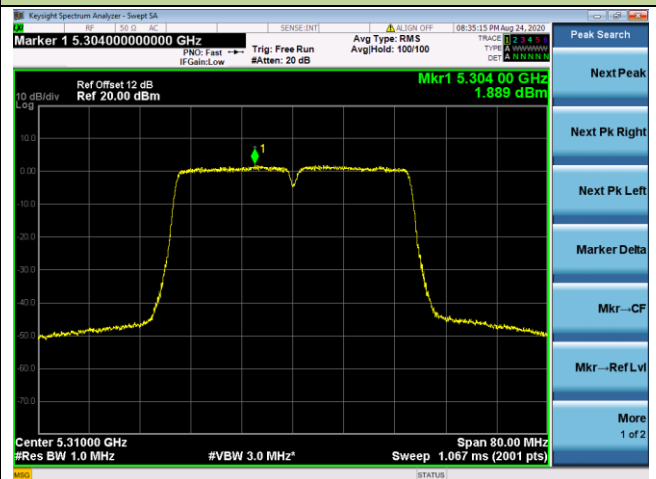

Channel 38 (5190MHz)

Channel 46 (5230MHz)

Channel 54 (5270MHz)

Channel 62 (5310MHz)

Channel 102 (5510MHz)

Channel 110 (5550MHz)

802.11ac-VHT80 Power Spectral Density - Ant 3 / Ant 0 + 1 + 2 + 3

Channel 42 (5210MHz)