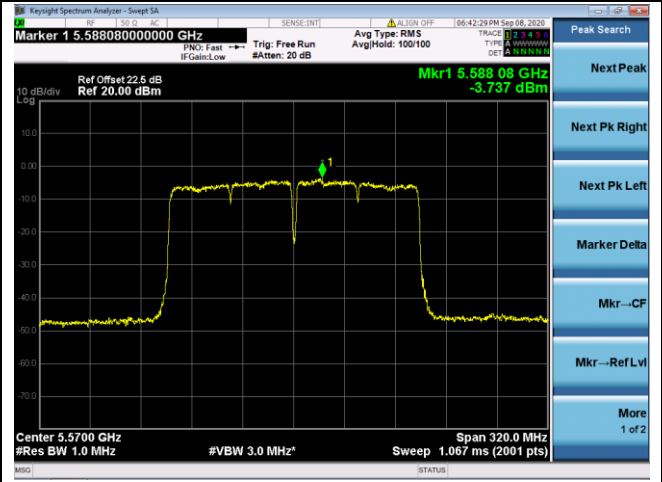

Channel 58 (5290MHz)

Channel 106 (5530MHz)

Channel 122 (5610MHz)

Channel 138 (5690MHz)

Channel 155 (5775MHz)

802.11ac-VHT160 Power Spectral Density - Ant 3 / Ant 0 + 1 + 2+ 3

Channel 50 (5250MHz)

Channel 114 (5570MHz)