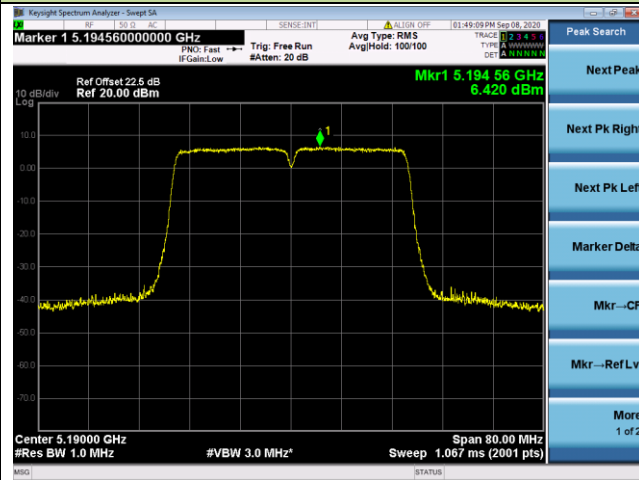

802.11ac-VHT20 Power Spectral Density - Ant 3 / Ant 0 + 1 + 2+ 3

Channel 36 (5180MHz)

Channel 44 (5220MHz)

Channel 48 (5240MHz)

Channel 52 (5260MHz)

Channel 60 (5300MHz)

Channel 64 (5320MHz)

802.11ac-VHT40 Power Spectral Density - Ant 3 / Ant 0 + 1 + 2+ 3

Channel 38 (5190MHz)

Channel 46 (5230MHz)

Channel 54 (5270MHz)

Channel 62 (5310MHz)

Channel 102 (5510MHz)

Channel 110 (5550MHz)

802.11ac-VHT80 Power Spectral Density - Ant 3 / Ant 0 + 1 + 2 + 3

Channel 42 (5210MHz)