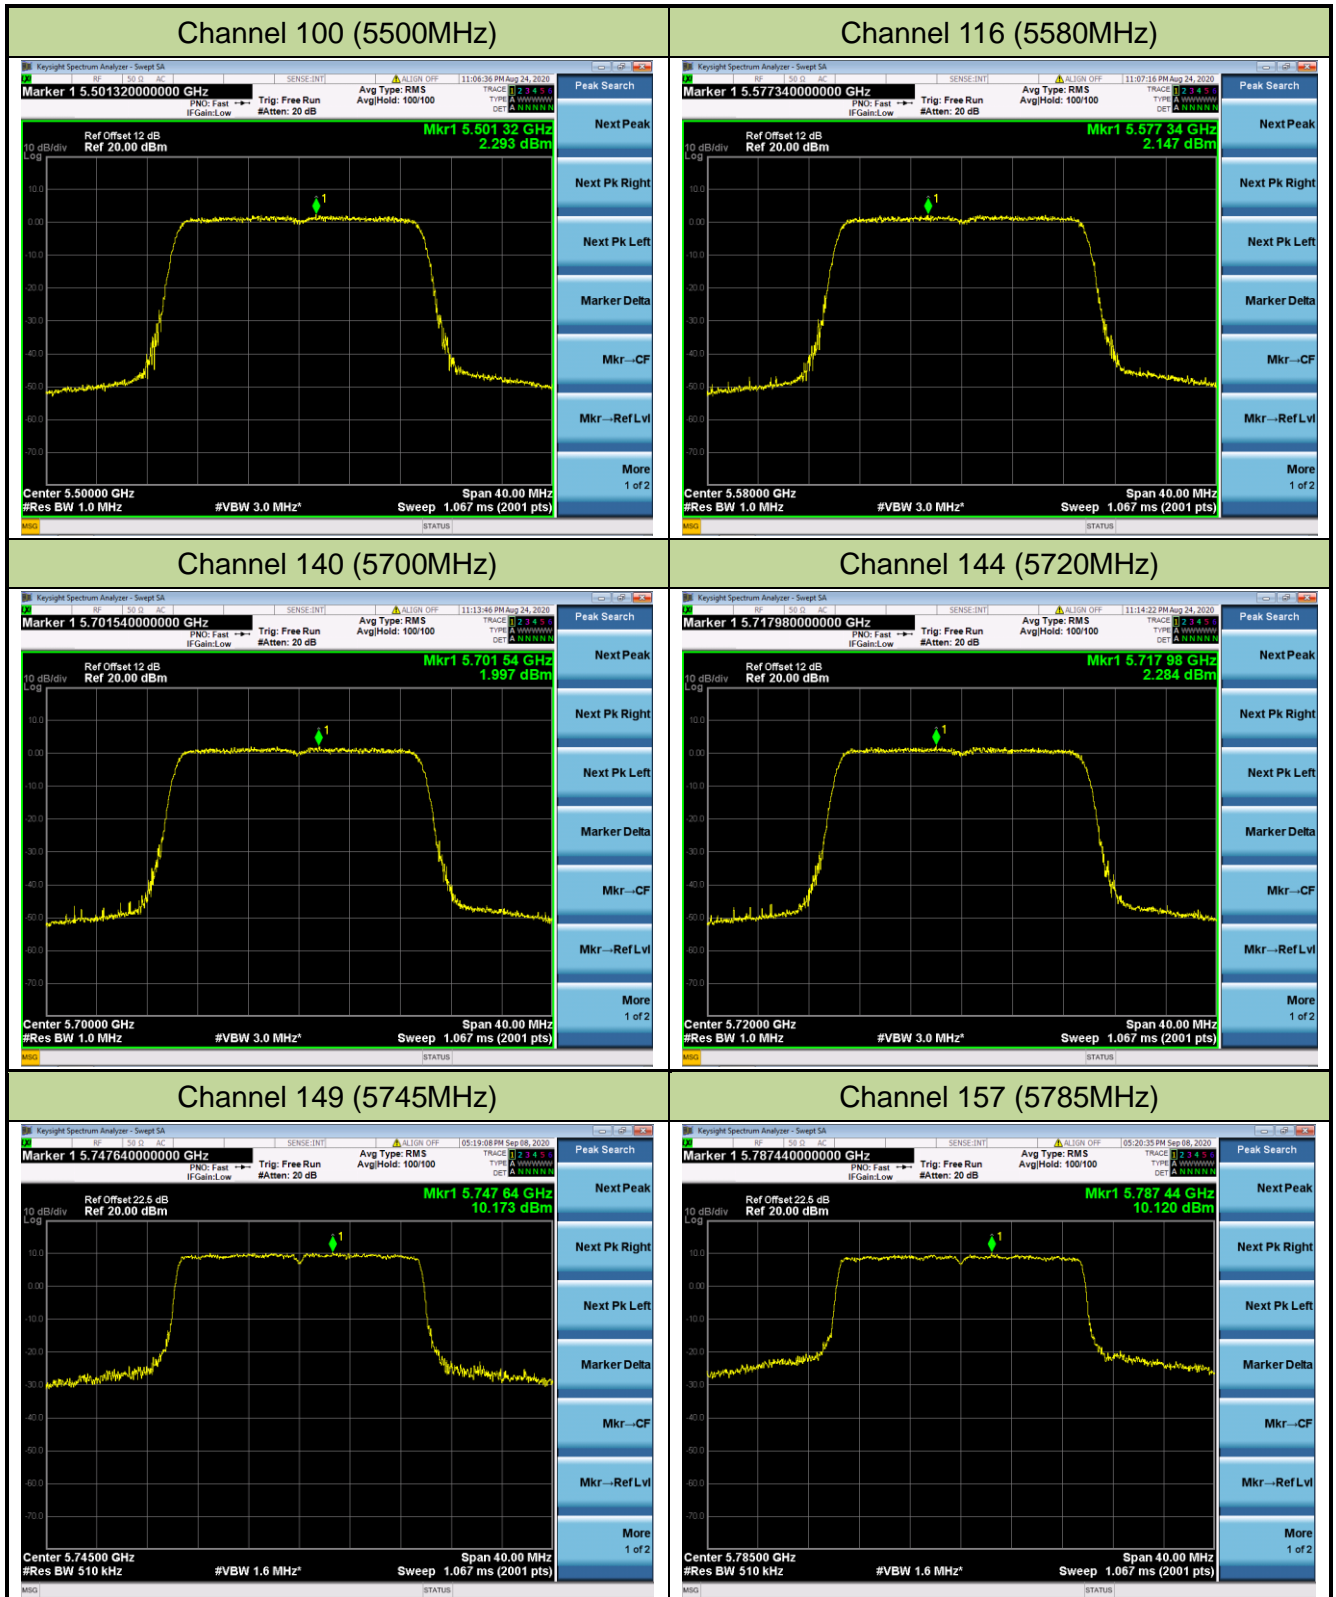

802.11ac-VHT20 Power Spectral Density - Ant 3 / Ant 0 + 1 + 2+ 3

Channel 36 (5180MHz)

Channel 44 (5220MHz)

Channel 48 (5240MHz)

Channel 52 (5260MHz)

Channel 60 (5300MHz)

Channel 64 (5320MHz)

802.11ac-VHT40 Power Spectral Density - Ant 3 / Ant 0 + 1 + 2+ 3

Channel 58 (5290MHz)

Channel 106 (5530MHz)

Channel 122 (5610MHz)

Channel 138 (5690MHz)

Channel 155 (5775MHz)

802.11ac-VHT160 Power Spectral Density - Ant 3 / Ant 0 + 1 + 2+ 3

Channel 50 (5250MHz)

Channel 114 (5570MHz)

802.11ax-HE20 Power Spectral Density - Ant 3 / Ant 0 + 1 + 2+ 3

Channel 36 (5180MHz)

Channel 44 (5220MHz)

Channel 48 (5240MHz)

Channel 52 (5260MHz)

Channel 60 (5300MHz)

Channel 64 (5320MHz)

802.11ax-HE40 Power Spectral Density - Ant 3 / Ant 0 + 1 + 2+ 3

Channel 38 (5190MHz)

Channel 46 (5230MHz)

Channel 54 (5270MHz)

Channel 62 (5310MHz)

Channel 102 (5510MHz)

Channel 110 (5550MHz)