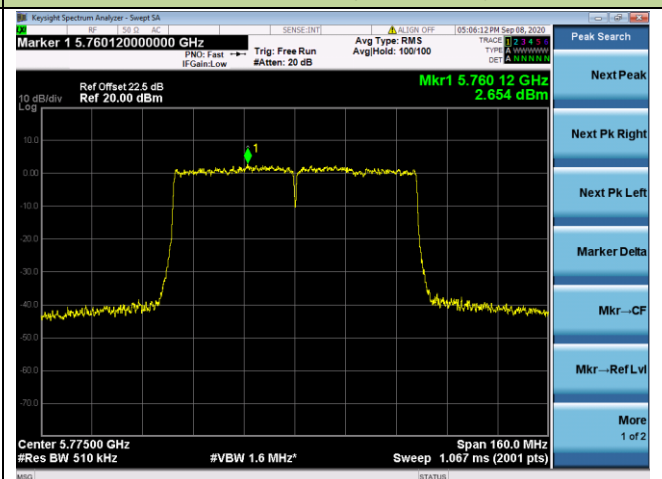

Channel 58 (5290MHz)

Channel 106 (5530MHz)

Channel 122 (5610MHz)

Channel 138 (5690MHz)

Channel 155 (5775MHz)

802.11ac-VHT160 Power Spectral Density - Ant 3 / Ant 0 + 1 + 2+ 3

Channel 50 (5250MHz)

Channel 114 (5570MHz)