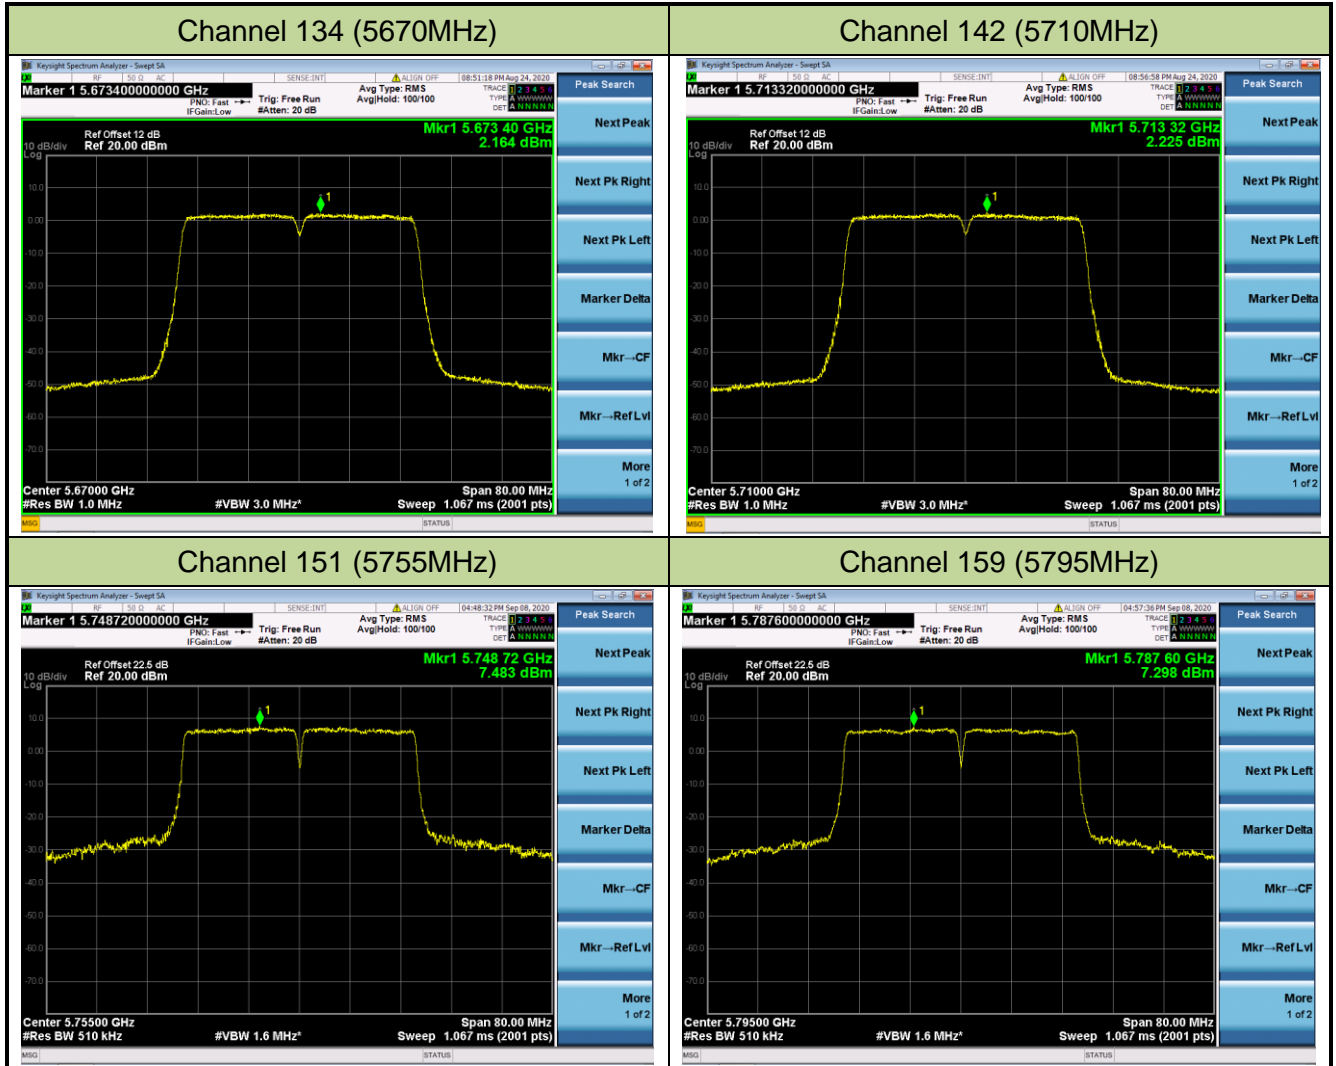

802.11ac-VHT40 Power Spectral Density - Ant 2 / Ant 0 + 1 + 2+ 3

Channel 38 (5190MHz)

Channel 46 (5230MHz)

Channel 54 (5270MHz)

Channel 62 (5310MHz)

Channel 102 (5510MHz)

Channel 110 (5550MHz)

802.11ac-VHT80 Power Spectral Density - Ant 2 / Ant 0 + 1 + 2+ 3

Channel 42 (5210MHz)

Channel 58 (5290MHz)

Channel 106 (5530MHz)

Channel 122 (5610MHz)

Channel 138 (5690MHz)

Channel 155 (5775MHz)

802.11ac-VHT160 Power Spectral Density - Ant 2 / Ant 0 + 1 + 2+ 3

Channel 50 (5250MHz)

Channel 114 (5570MHz)

802.11ax-HE20 Power Spectral Density - Ant 2 / Ant 0 + 1 + 2+ 3

Channel 36 (5180MHz)

Channel 44 (5220MHz)

Channel 48 (5240MHz)

Channel 52 (5260MHz)

Channel 60 (5300MHz)

Channel 64 (5320MHz)