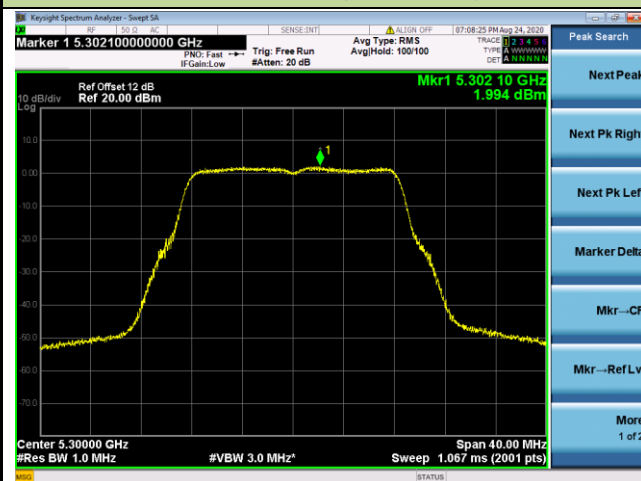

Channel 114 (5570MHz)

802.11a Power Spectral Density - Ant 3 / Ant 0 + 1 + 2+ 3

Channel 36 (5180MHz)

Channel 44 (5220MHz)

Channel 48 (5240MHz)

Channel 52 (5260MHz)

Channel 60 (5300MHz)

Channel 64 (5320MHz)