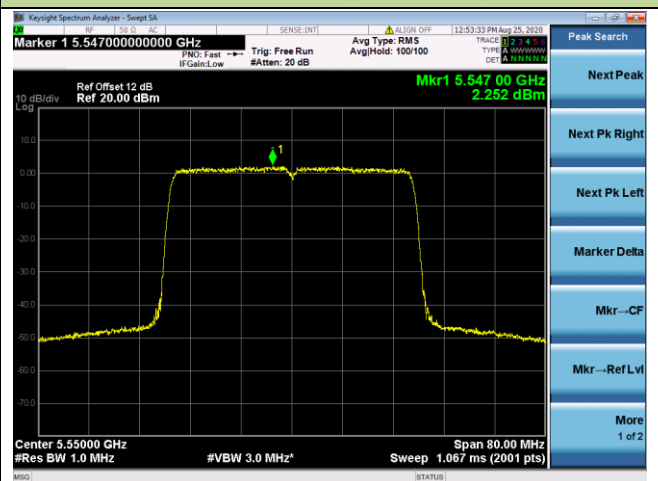

802.11ax-HE40 Power Spectral Density - Ant 2 / Ant 0 + 1 + 2+ 3

Channel 38 (5190MHz)

Channel 46 (5230MHz)

Channel 54 (5270MHz)

Channel 62 (5310MHz)

Channel 102 (5510MHz)

Channel 110 (5550MHz)

802.11ax-HE80 Power Spectral Density - Ant 2 / Ant 0 + 1 + 2+ 3