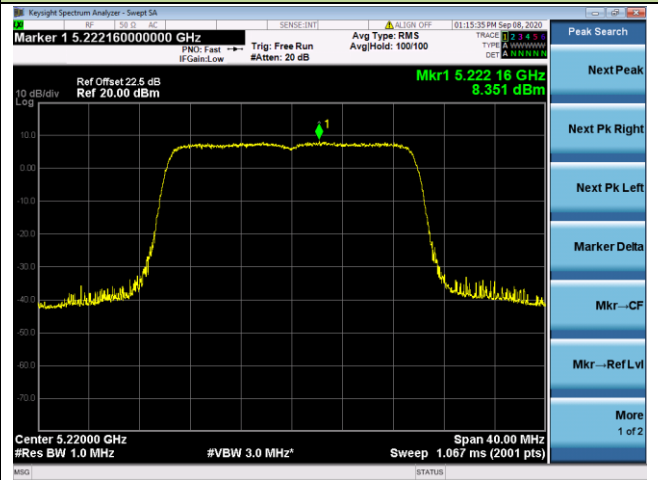

Channel 114 (5570MHz)

802.11ax-HE20 Power Spectral Density - Ant 2 / Ant 0 + 1 + 2+ 3

Channel 36 (5180MHz)

Channel 44 (5220MHz)

Channel 48 (5240MHz)

Channel 52 (5260MHz)

Channel 60 (5300MHz)

Channel 64 (5320MHz)