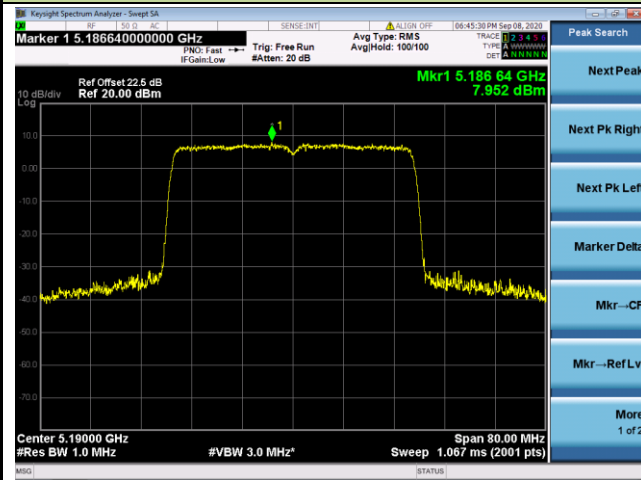

802.11ax-HE40 Power Spectral Density - Ant 2 / Ant 0 + 1 + 2+ 3

Channel 38 (5190MHz)