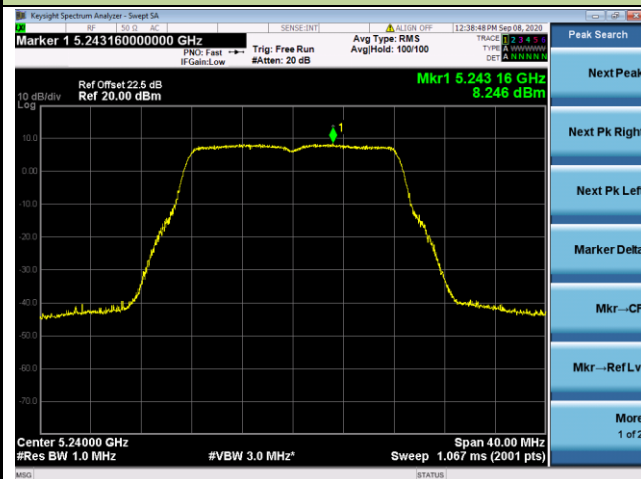

Channel 114 (5570MHz)

802.11a Power Spectral Density - Ant 3 / Ant 0 + 1 + 2+ 3

Channel 36 (5180MHz)

Channel 44 (5220MHz)

Channel 48 (5240MHz)

Channel 52 (5260MHz)

Channel 60 (5300MHz)

Channel 64 (5320MHz)