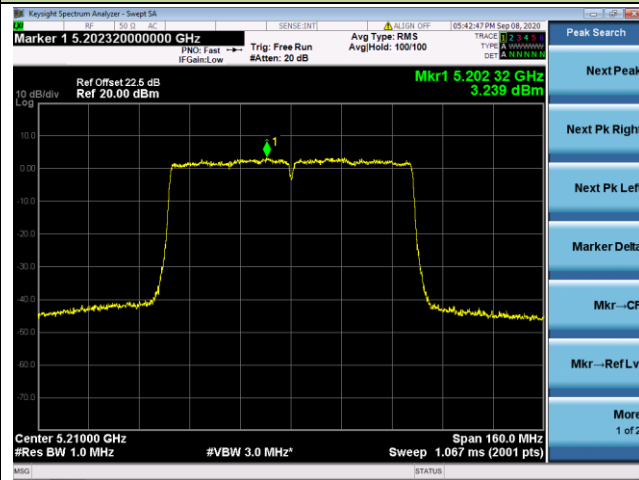

802.11ac-VHT40 Power Spectral Density - Ant 2 / Ant 0 + 1 + 2+ 3

Channel 38 (5190MHz)

Channel 46 (5230MHz)

Channel 54 (5270MHz)

Channel 62 (5310MHz)

Channel 102 (5510MHz)

Channel 110 (5550MHz)

802.11ac-VHT80 Power Spectral Density - Ant 2 / Ant 0 + 1 + 2+ 3

Channel 42 (5210MHz)

Channel 58 (5290MHz)

Channel 106 (5530MHz)

Channel 122 (5610MHz)

Channel 138 (5690MHz)

Channel 155 (5775MHz)

802.11ac-VHT160 Power Spectral Density - Ant 2 / Ant 0 + 1 + 2+ 3

Channel 50 (5250MHz)