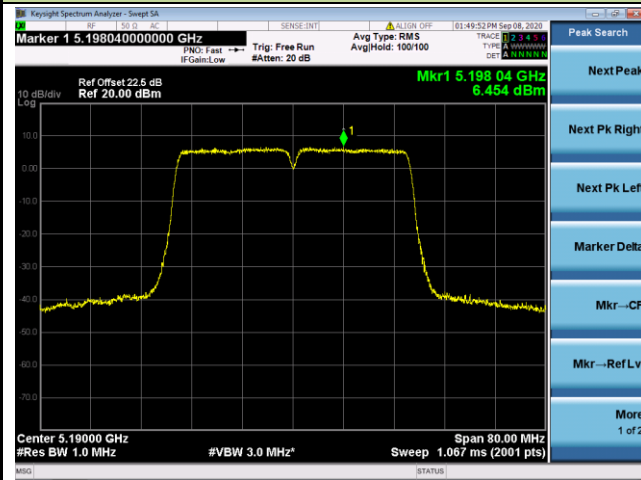

802.11ac-VHT40 Power Spectral Density - Ant 2 / Ant 0 + 1 + 2+ 3

Channel 38 (5190MHz)

Channel 46 (5230MHz)

Channel 54 (5270MHz)

Channel 62 (5310MHz)

Channel 102 (5510MHz)

Channel 110 (5550MHz)

802.11ac-VHT80 Power Spectral Density - Ant 2 / Ant 0 + 1 + 2+ 3

Channel 42 (5210MHz)

Channel 58 (5290MHz)

Channel 106 (5530MHz)

Channel 122 (5610MHz)

Channel 138 (5690MHz)

Channel 155 (5775MHz)

802.11ac-VHT160 Power Spectral Density - Ant 2 / Ant 0 + 1 + 2+ 3

Channel 50 (5250MHz)