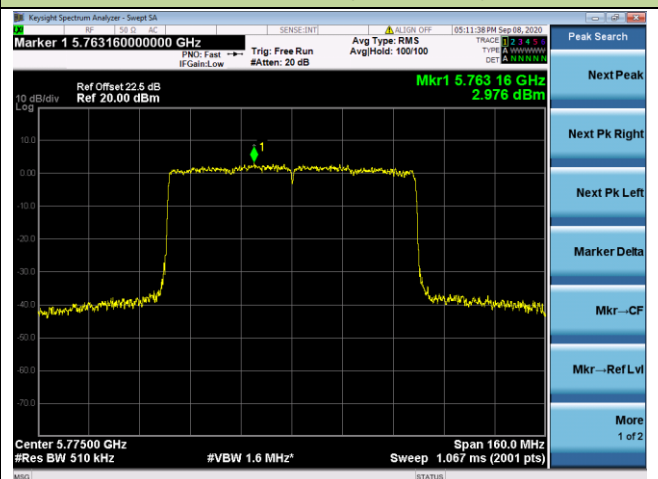

Channel 42 (5210MHz)

Channel 58 (5290MHz)

Channel 106 (5530MHz)

Channel 122 (5610MHz)

Channel 138 (5690MHz)

Channel 155 (5775MHz)

802.11ax-HE160 Power Spectral Density - Ant 2 / Ant 0 + 1 + 2+ 3

Channel 50 (5250MHz)