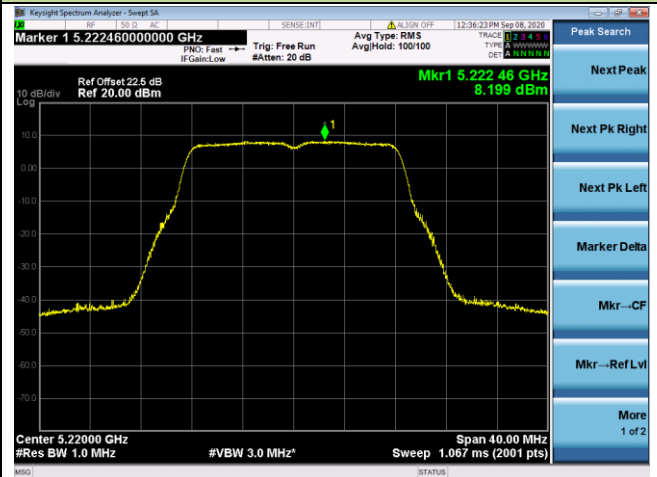

Channel 114 (5570MHz)

802.11a Power Spectral Density - Ant 3 / Ant 0 + 1 + 2+ 3

Channel 36 (5180MHz)

Channel 44 (5220MHz)

Channel 48 (5240MHz)

Channel 52 (5260MHz)

Channel 60 (5300MHz)

Channel 64 (5320MHz)