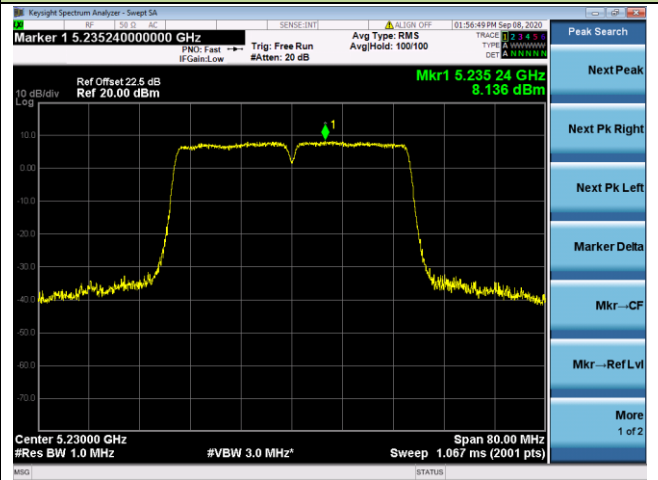

802.11ac-VHT40 Power Spectral Density - Ant 2 / Ant 0 + 1 + 2+ 3

Channel 38 (5190MHz)

Channel 46 (5230MHz)

Channel 54 (5270MHz)

Channel 62 (5310MHz)

Channel 102 (5510MHz)

Channel 110 (5550MHz)

802.11ac-VHT80 Power Spectral Density - Ant 2 / Ant 0 + 1 + 2+ 3

Channel 42 (5210MHz)

Channel 58 (5290MHz)

Channel 106 (5530MHz)

Channel 122 (5610MHz)

Channel 138 (5690MHz)

Channel 155 (5775MHz)

802.11ac-VHT160 Power Spectral Density - Ant 2 / Ant 0 + 1 + 2+ 3

Channel 50 (5250MHz)