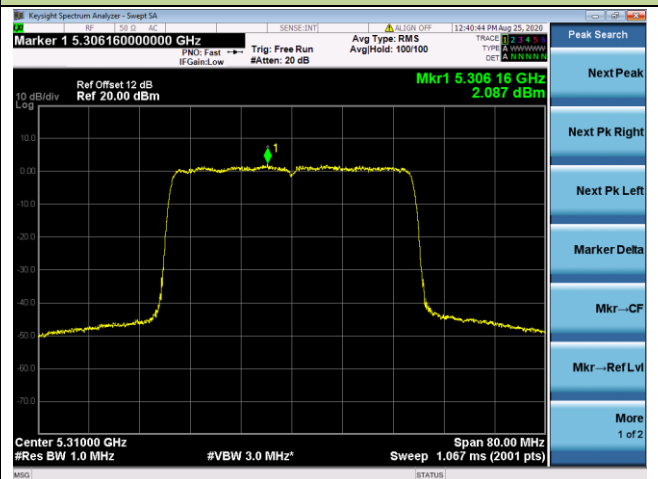

802.11ax-HE40 Power Spectral Density - Ant 2 / Ant 0 + 1 + 2+ 3

Channel 38 (5190MHz)

Channel 46 (5230MHz)

Channel 54 (5270MHz)

Channel 62 (5310MHz)

Channel 102 (5510MHz)

Channel 110 (5550MHz)

802.11ax-HE80 Power Spectral Density - Ant 2 / Ant 0 + 1 + 2+ 3