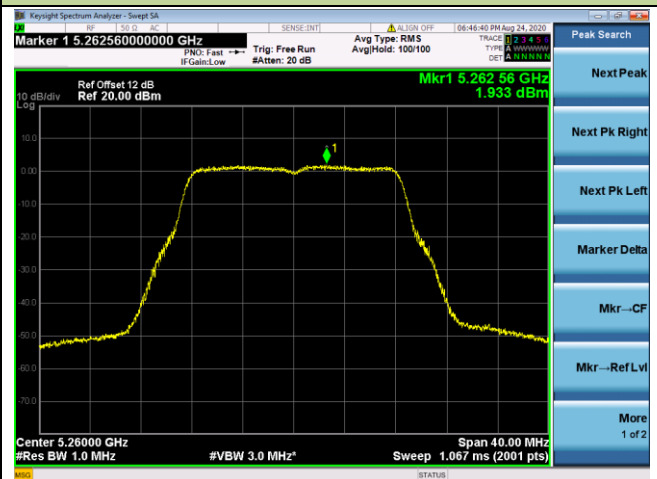

Channel 114 (5570MHz)

802.11a Power Spectral Density - Ant 3 / Ant 0 + 1 + 2+ 3

Channel 36 (5180MHz)

Channel 44 (5220MHz)

Channel 48 (5240MHz)

Channel 52 (5260MHz)

Channel 60 (5300MHz)

Channel 64 (5320MHz)