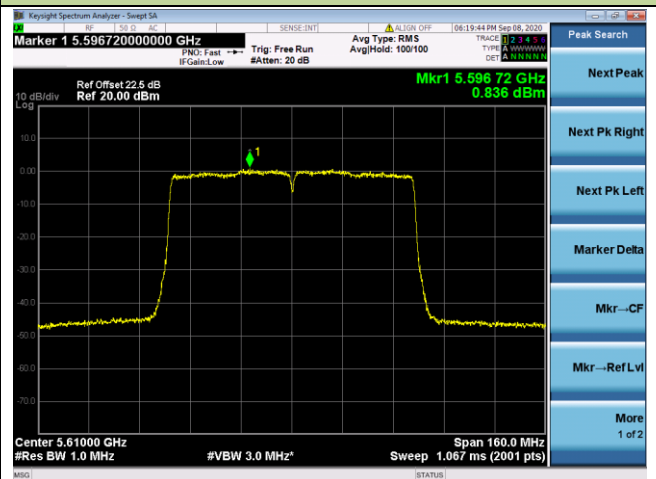

Channel 42 (5210MHz)

Channel 58 (5290MHz)

Channel 106 (5530MHz)

Channel 122 (5610MHz)

Channel 138 (5690MHz)

Channel 155 (5775MHz)

802.11ac-VHT160 Power Spectral Density - Ant 2 / Ant 0 + 1 + 2+ 3

Channel 50 (5250MHz)

Channel 114 (5570MHz)

802.11ax-HE20 Power Spectral Density - Ant 2 / Ant 0 + 1 + 2+ 3

Channel 36 (5180MHz)

Channel 44 (5220MHz)

Channel 48 (5240MHz)

Channel 52 (5260MHz)

Channel 60 (5300MHz)

Channel 64 (5320MHz)