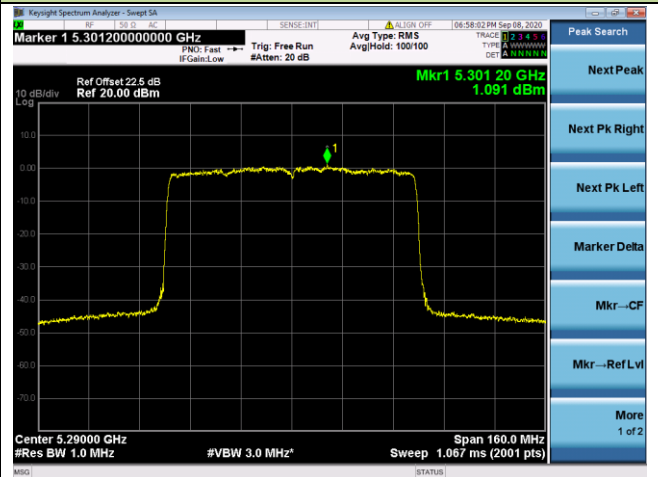

Channel 58 (5290MHz)