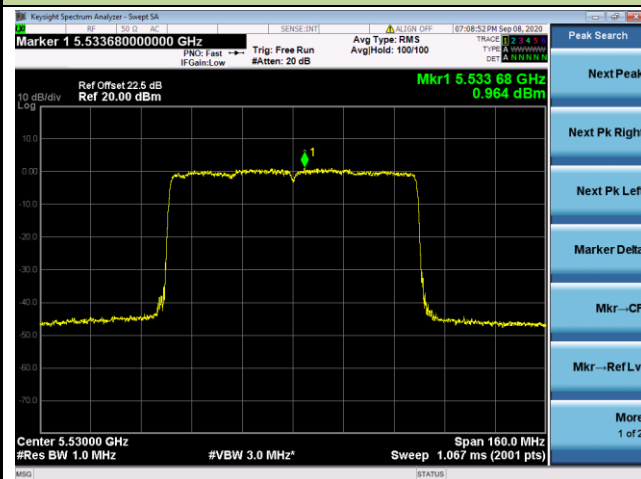

Channel 106 (5530MHz)