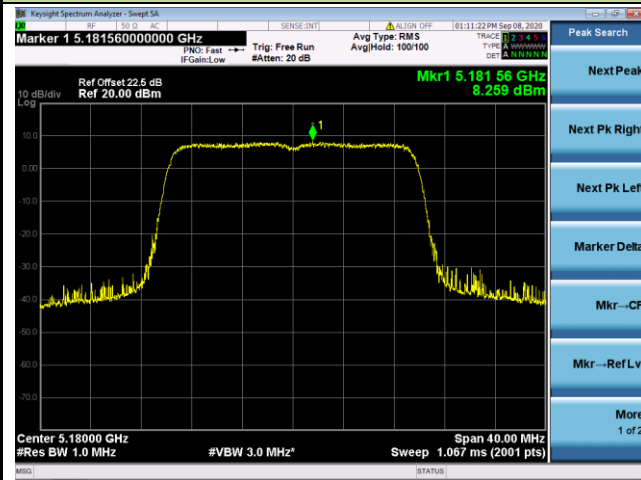

Channel 42 (5210MHz)

Channel 58 (5290MHz)

Channel 106 (5530MHz)

Channel 122 (5610MHz)

Channel 138 (5690MHz)

Channel 155 (5775MHz)

802.11ac-VHT160 Power Spectral Density - Ant 2 / Ant 0 + 1 + 2+ 3

Channel 50 (5250MHz)

Channel 114 (5570MHz)

802.11ax-HE20 Power Spectral Density - Ant 2 / Ant 0 + 1 + 2+ 3

Channel 36 (5180MHz)

Channel 44 (5220MHz)

Channel 48 (5240MHz)

Channel 52 (5260MHz)

Channel 60 (5300MHz)

Channel 64 (5320MHz)