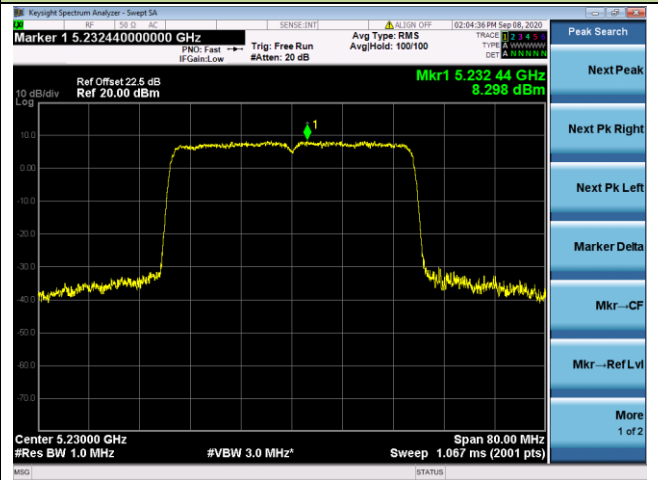

Channel 46 (5230MHz)