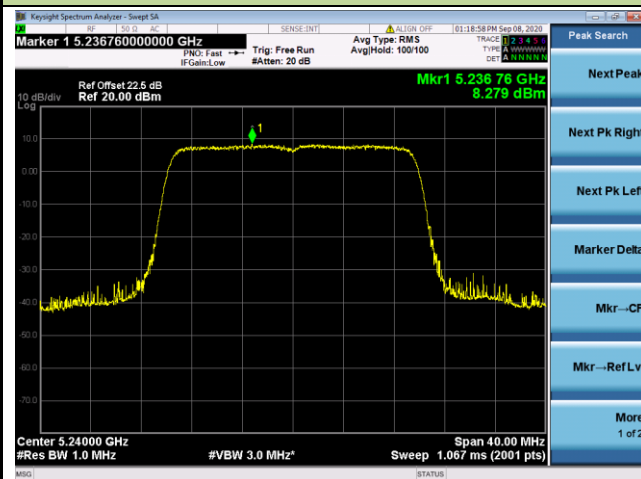

Channel 114 (5570MHz)

802.11ax-HE20 Power Spectral Density - Ant 2 / Ant 0 + 1 + 2+ 3

Channel 36 (5180MHz)

Channel 44 (5220MHz)

Channel 48 (5240MHz)

Channel 52 (5260MHz)

Channel 60 (5300MHz)

Channel 64 (5320MHz)