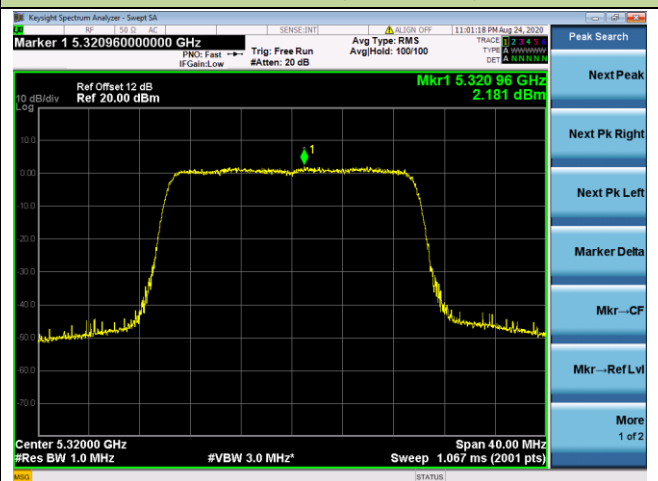

Channel 114 (5570MHz)

802.11ax-HE20 Power Spectral Density - Ant 2 / Ant 0 + 1 + 2+ 3

Channel 36 (5180MHz)

Channel 44 (5220MHz)

Channel 48 (5240MHz)

Channel 52 (5260MHz)

Channel 60 (5300MHz)

Channel 64 (5320MHz)