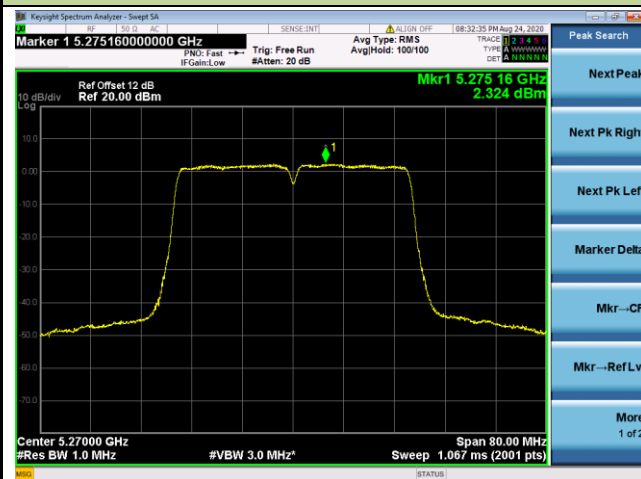

802.11ac-VHT40 Power Spectral Density - Ant 2 / Ant 0 + 1 + 2+ 3

Channel 38 (5190MHz)

Channel 46 (5230MHz)

Channel 54 (5270MHz)

Channel 62 (5310MHz)

Channel 102 (5510MHz)

Channel 110 (5550MHz)

802.11ac-VHT80 Power Spectral Density - Ant 2 / Ant 0 + 1 + 2+ 3