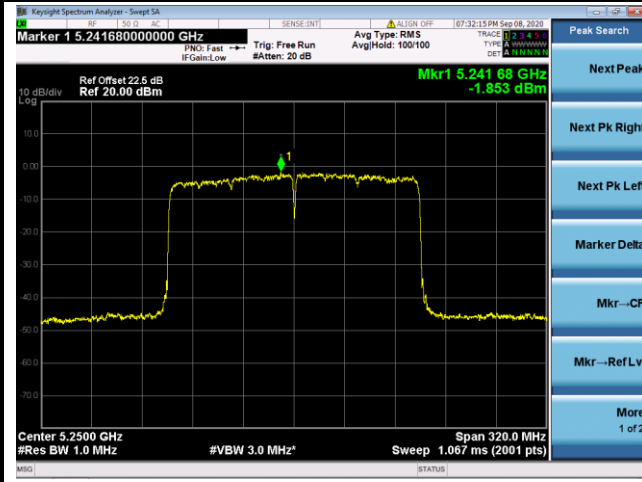

802.11ax-HE160 Power Spectral Density - Ant 2 / Ant 0 + 1 + 2+ 3

Channel 50 (5250MHz)

Channel 114 (5570MHz)