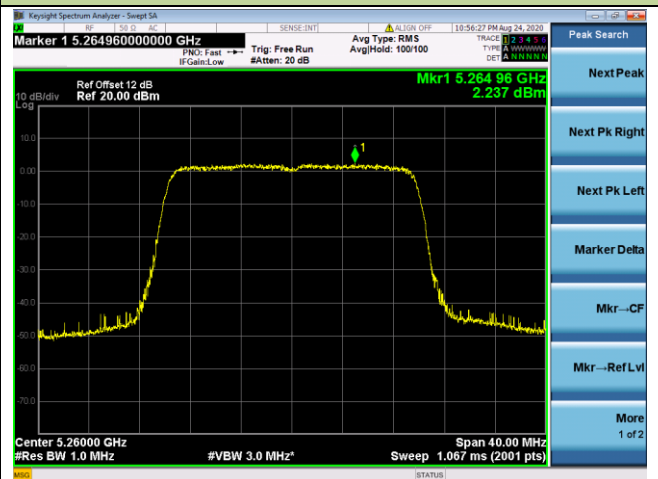

Channel 114 (5570MHz)

802.11ax-HE20 Power Spectral Density - Ant 2 / Ant 0 + 1 + 2+ 3

Channel 36 (5180MHz)

Channel 44 (5220MHz)

Channel 48 (5240MHz)

Channel 52 (5260MHz)

Channel 60 (5300MHz)

Channel 64 (5320MHz)