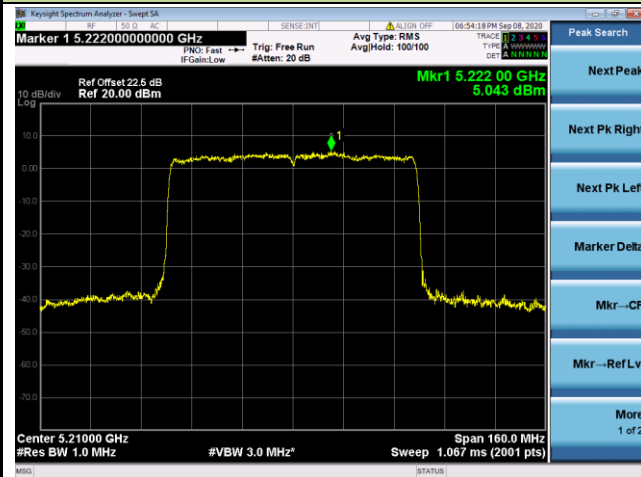

802.11ax-HE80 Power Spectral Density - Ant 2 / Ant 0 + 1 + 2+ 3

Channel 42 (5210MHz)