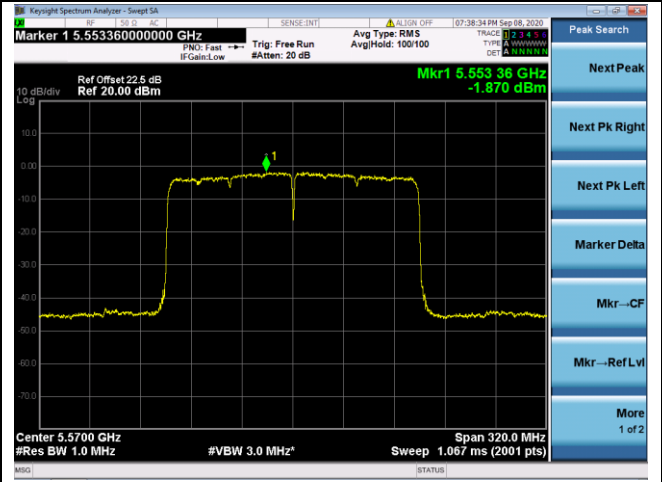

802.11ax-HE160 Power Spectral Density - Ant 2 / Ant 0 + 1 + 2+ 3

Channel 50 (5250MHz)

Channel 114 (5570MHz)