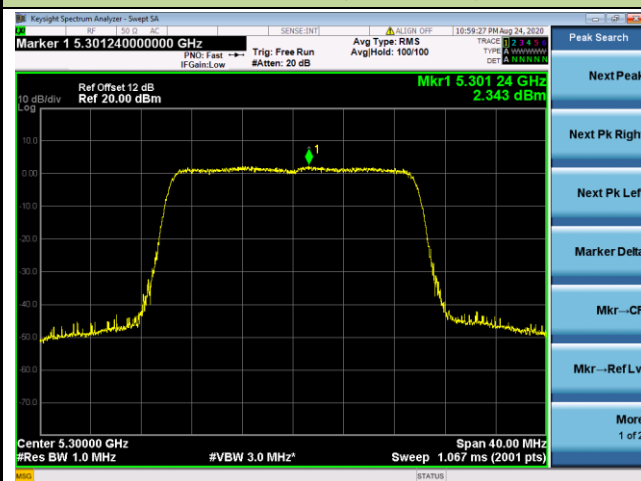

Channel 114 (5570MHz)

802.11ax-HE20 Power Spectral Density - Ant 2 / Ant 0 + 1 + 2+ 3

Channel 36 (5180MHz)

Channel 44 (5220MHz)

Channel 48 (5240MHz)

Channel 52 (5260MHz)

Channel 60 (5300MHz)

Channel 64 (5320MHz)