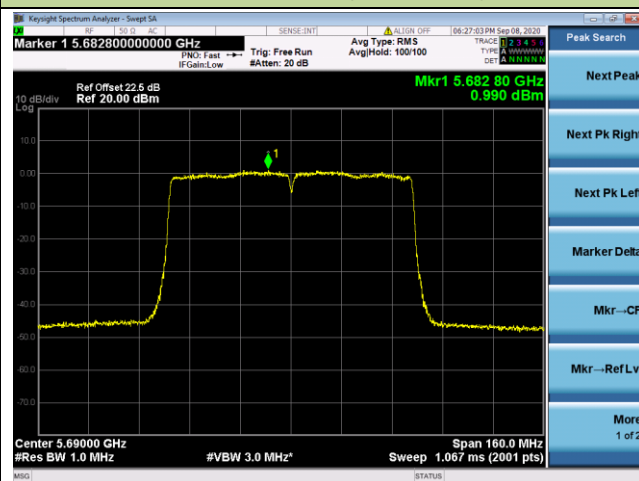

Channel 42 (5210MHz)

Channel 58 (5290MHz)

Channel 106 (5530MHz)

Channel 122 (5610MHz)

Channel 138 (5690MHz)

Channel 155 (5775MHz)

802.11ac-VHT160 Power Spectral Density - Ant 2 / Ant 0 + 1 + 2+ 3

Channel 50 (5250MHz)

Channel 114 (5570MHz)

802.11ax-HE20 Power Spectral Density - Ant 2 / Ant 0 + 1 + 2+ 3

Channel 36 (5180MHz)

Channel 44 (5220MHz)

Channel 48 (5240MHz)

Channel 52 (5260MHz)

Channel 60 (5300MHz)

Channel 64 (5320MHz)