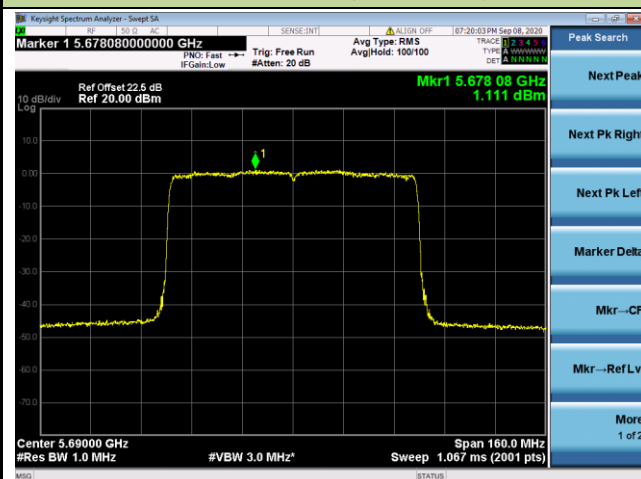

Channel 42 (5210MHz)

Channel 58 (5290MHz)

Channel 106 (5530MHz)

Channel 122 (5610MHz)

Channel 138 (5690MHz)

Channel 155 (5775MHz)

802.11ax-HE160 Power Spectral Density - Ant 2 / Ant 0 + 1 + 2+ 3

Channel 50 (5250MHz)

Channel 114 (5570MHz)

802.11a Power Spectral Density - Ant 3 / Ant 0 + 1 + 2+ 3

Channel 36 (5180MHz)

Channel 44 (5220MHz)

Channel 48 (5240MHz)

Channel 52 (5260MHz)

Channel 60 (5300MHz)

Channel 64 (5320MHz)