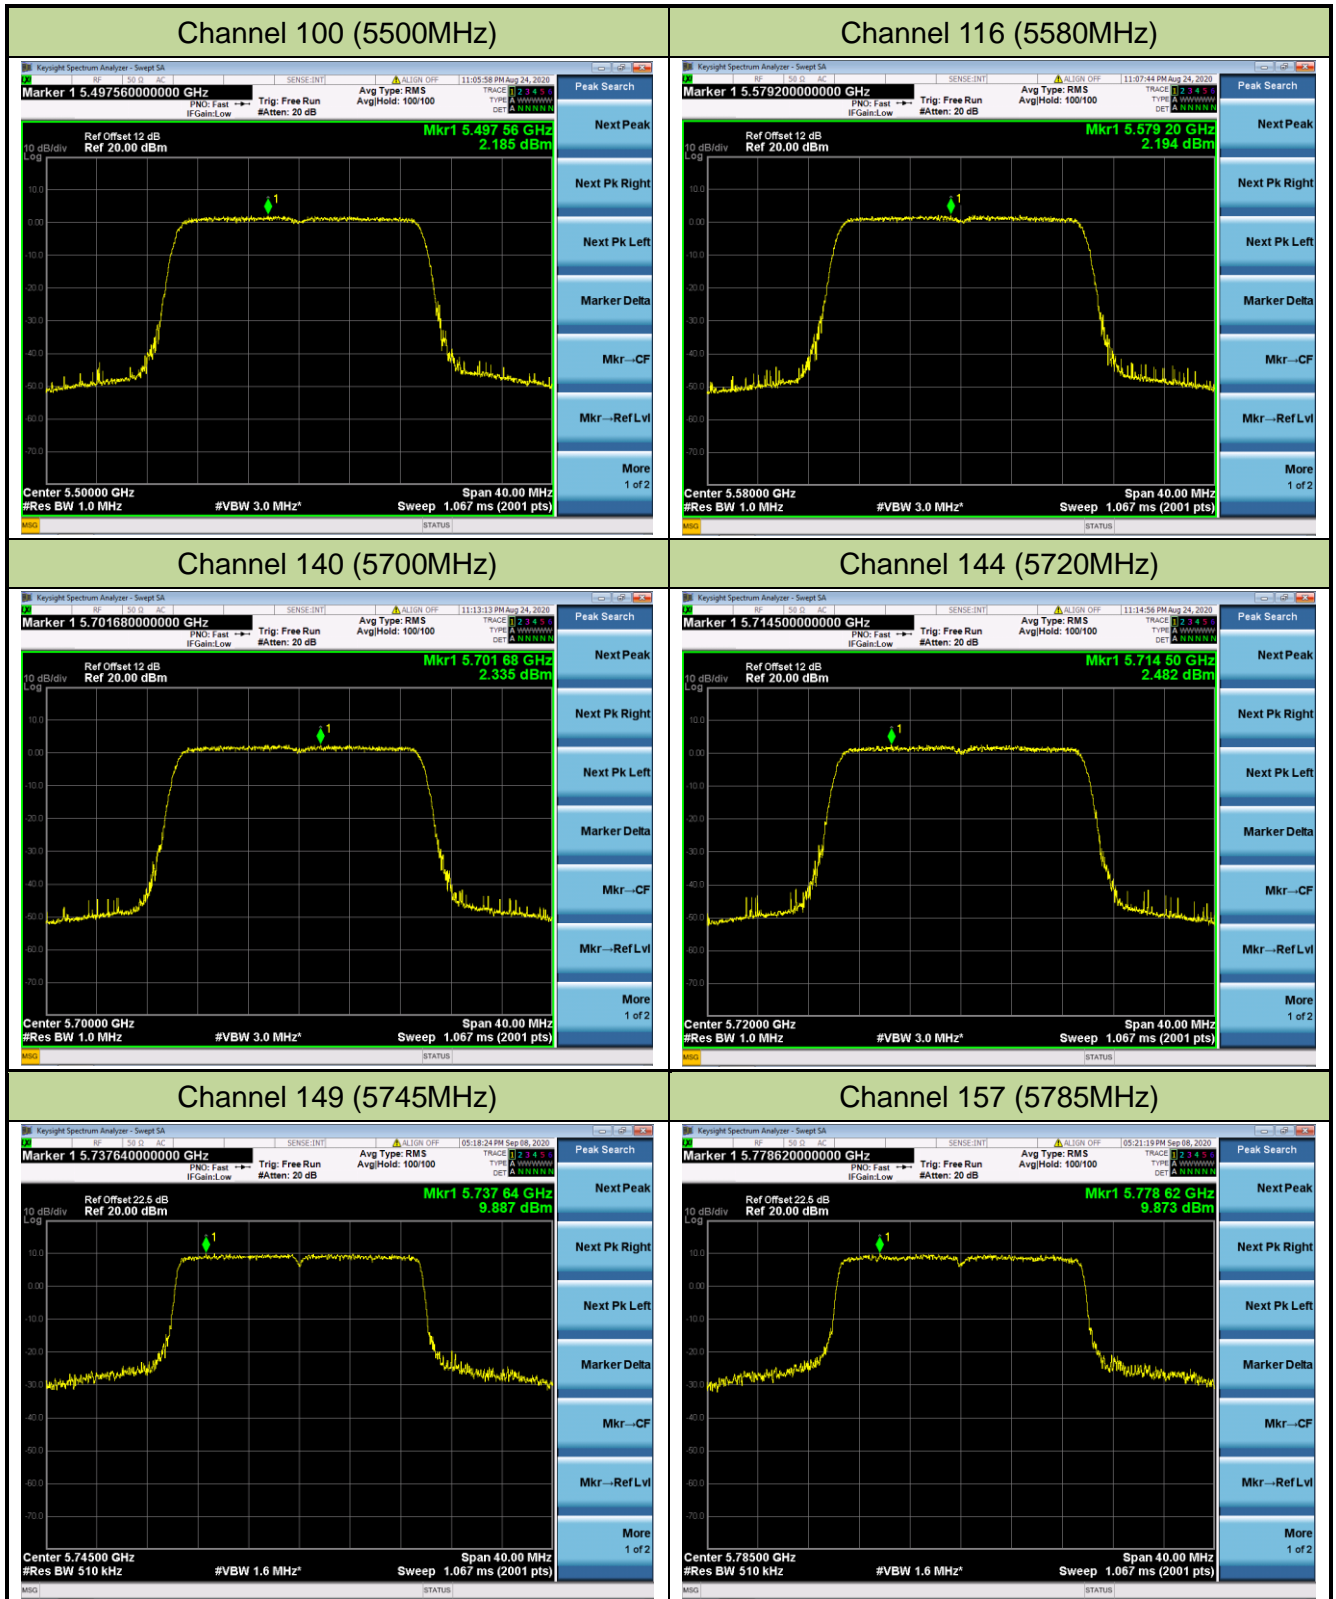

802.11ac-VHT40 Power Spectral Density - Ant 2 / Ant 0 + 1 + 2+ 3

Channel 38 (5190MHz)

Channel 46 (5230MHz)

Channel 54 (5270MHz)

Channel 62 (5310MHz)

Channel 102 (5510MHz)

Channel 110 (5550MHz)

802.11ac-VHT80 Power Spectral Density - Ant 2 / Ant 0 + 1 + 2+ 3

Channel 42 (5210MHz)

Channel 58 (5290MHz)

Channel 106 (5530MHz)

Channel 122 (5610MHz)

Channel 138 (5690MHz)

Channel 155 (5775MHz)

802.11ac-VHT160 Power Spectral Density - Ant 2 / Ant 0 + 1 + 2+ 3

Channel 50 (5250MHz)

Channel 114 (5570MHz)

802.11ax-HE20 Power Spectral Density - Ant 2 / Ant 0 + 1 + 2+ 3

Channel 36 (5180MHz)

Channel 44 (5220MHz)

Channel 48 (5240MHz)

Channel 52 (5260MHz)

Channel 60 (5300MHz)

Channel 64 (5320MHz)

802.11ax-HE40 Power Spectral Density - Ant 2 / Ant 0 + 1 + 2+ 3

Channel 38 (5190MHz)

Channel 46 (5230MHz)

Channel 54 (5270MHz)

Channel 62 (5310MHz)

Channel 102 (5510MHz)

Channel 110 (5550MHz)

802.11ax-HE80 Power Spectral Density - Ant 2 / Ant 0 + 1 + 2+ 3