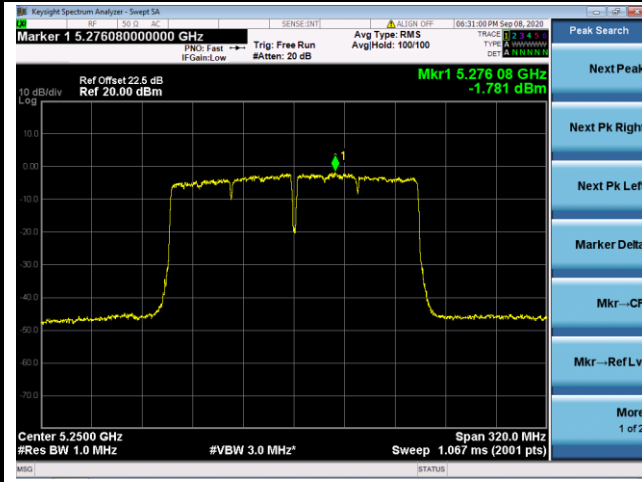

Channel 42 (5210MHz)

Channel 58 (5290MHz)

Channel 106 (5530MHz)

Channel 122 (5610MHz)

Channel 138 (5690MHz)

Channel 155 (5775MHz)

802.11ac-VHT160 Power Spectral Density - Ant 2 / Ant 0 + 1 + 2+ 3

Channel 50 (5250MHz)