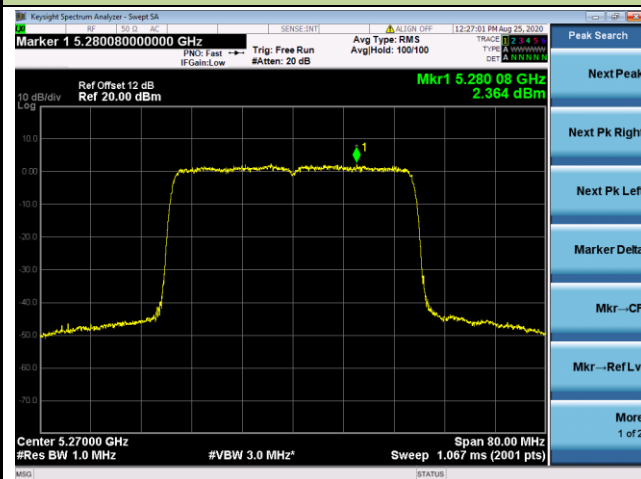

802.11ax-HE40 Power Spectral Density - Ant 2 / Ant 0 + 1 + 2+ 3

Channel 38 (5190MHz)

Channel 46 (5230MHz)

Channel 54 (5270MHz)

Channel 62 (5310MHz)

Channel 102 (5510MHz)

Channel 110 (5550MHz)

802.11ax-HE80 Power Spectral Density - Ant 2 / Ant 0 + 1 + 2+ 3