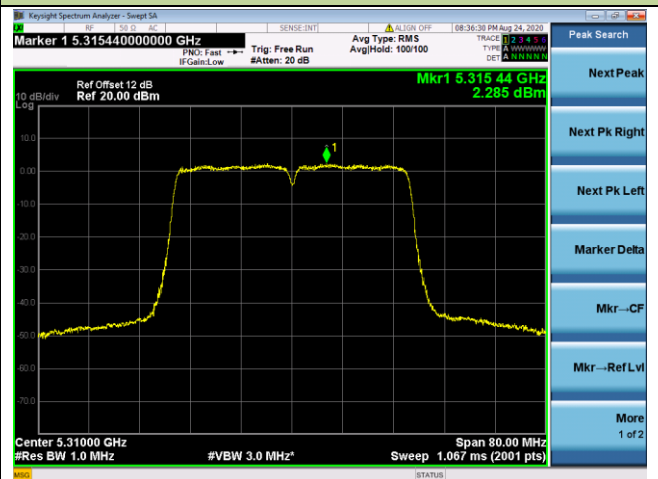

802.11ac-VHT40 Power Spectral Density - Ant 2 / Ant 0 + 1 + 2+ 3

Channel 38 (5190MHz)

Channel 46 (5230MHz)

Channel 54 (5270MHz)

Channel 62 (5310MHz)

Channel 102 (5510MHz)

Channel 110 (5550MHz)

802.11ac-VHT80 Power Spectral Density - Ant 2 / Ant 0 + 1 + 2+ 3

Channel 42 (5210MHz)

Channel 58 (5290MHz)

Channel 106 (5530MHz)

Channel 122 (5610MHz)

Channel 138 (5690MHz)

Channel 155 (5775MHz)

802.11ac-VHT160 Power Spectral Density - Ant 2 / Ant 0 + 1 + 2+ 3

Channel 50 (5250MHz)