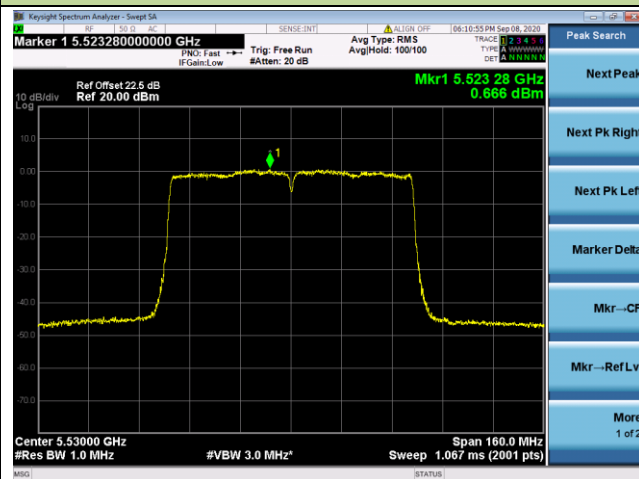

802.11ac-VHT40 Power Spectral Density - Ant 2 / Ant 0 + 1 + 2+ 3

Channel 38 (5190MHz)

Channel 46 (5230MHz)

Channel 54 (5270MHz)

Channel 62 (5310MHz)

Channel 102 (5510MHz)

Channel 110 (5550MHz)

802.11ac-VHT80 Power Spectral Density - Ant 2 / Ant 0 + 1 + 2+ 3

Channel 42 (5210MHz)

Channel 58 (5290MHz)

Channel 106 (5530MHz)

Channel 122 (5610MHz)

Channel 138 (5690MHz)

Channel 155 (5775MHz)

802.11ac-VHT160 Power Spectral Density - Ant 2 / Ant 0 + 1 + 2+ 3

Channel 50 (5250MHz)