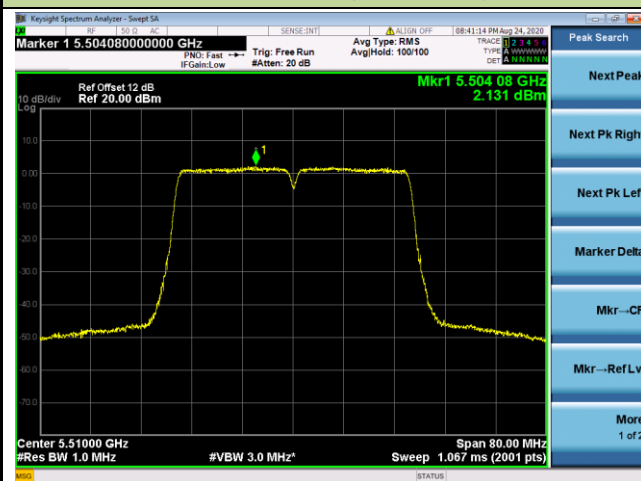

802.11ac-VHT40 Power Spectral Density - Ant 2 / Ant 0 + 1 + 2+ 3

Channel 38 (5190MHz)

Channel 46 (5230MHz)

Channel 54 (5270MHz)

Channel 62 (5310MHz)

Channel 102 (5510MHz)

Channel 110 (5550MHz)

802.11ac-VHT80 Power Spectral Density - Ant 2 / Ant 0 + 1 + 2+ 3