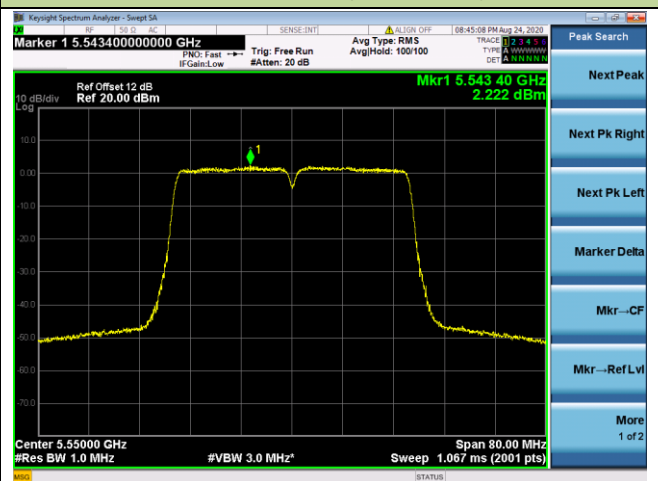

802.11ac-VHT40 Power Spectral Density - Ant 2 / Ant 0 + 1 + 2+ 3

Channel 38 (5190MHz)

Channel 46 (5230MHz)

Channel 54 (5270MHz)

Channel 62 (5310MHz)

Channel 102 (5510MHz)

Channel 110 (5550MHz)

802.11ac-VHT80 Power Spectral Density - Ant 2 / Ant 0 + 1 + 2+ 3