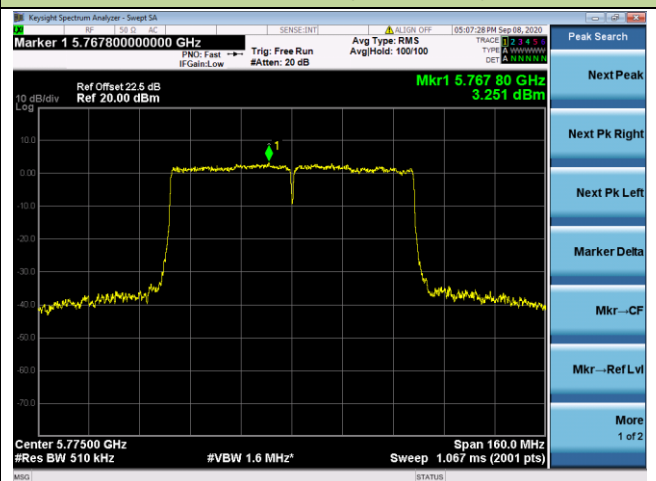

Channel 42 (5210MHz)

Channel 58 (5290MHz)

Channel 106 (5530MHz)

Channel 122 (5610MHz)

Channel 138 (5690MHz)

Channel 155 (5775MHz)

802.11ac-VHT160 Power Spectral Density - Ant 2 / Ant 0 + 1 + 2+ 3

Channel 50 (5250MHz)

Channel 114 (5570MHz)

802.11ax-HE20 Power Spectral Density - Ant 2 / Ant 0 + 1 + 2+ 3

Channel 36 (5180MHz)

Channel 44 (5220MHz)

Channel 48 (5240MHz)

Channel 52 (5260MHz)

Channel 60 (5300MHz)

Channel 64 (5320MHz)