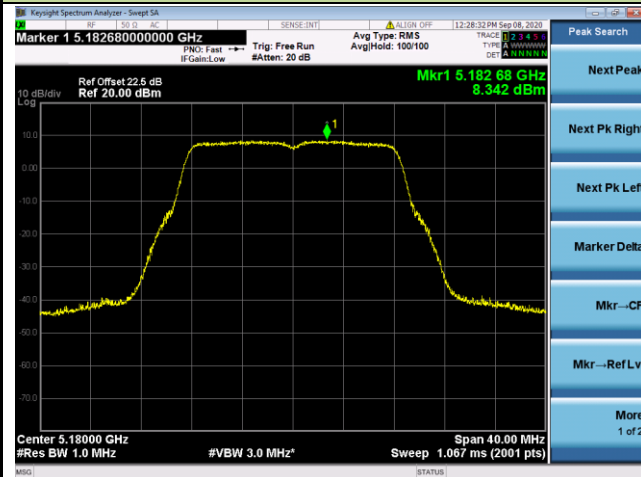

Channel 42 (5210MHz)

Channel 58 (5290MHz)

Channel 106 (5530MHz)

Channel 122 (5610MHz)

Channel 138 (5690MHz)

Channel 155 (5775MHz)

802.11ax-HE160 Power Spectral Density - Ant 2 / Ant 0 + 1 + 2+ 3

Channel 50 (5250MHz)

Channel 114 (5570MHz)

802.11a Power Spectral Density - Ant 3 / Ant 0 + 1 + 2+ 3

Channel 36 (5180MHz)

Channel 44 (5220MHz)

Channel 48 (5240MHz)

Channel 52 (5260MHz)

Channel 60 (5300MHz)

Channel 64 (5320MHz)