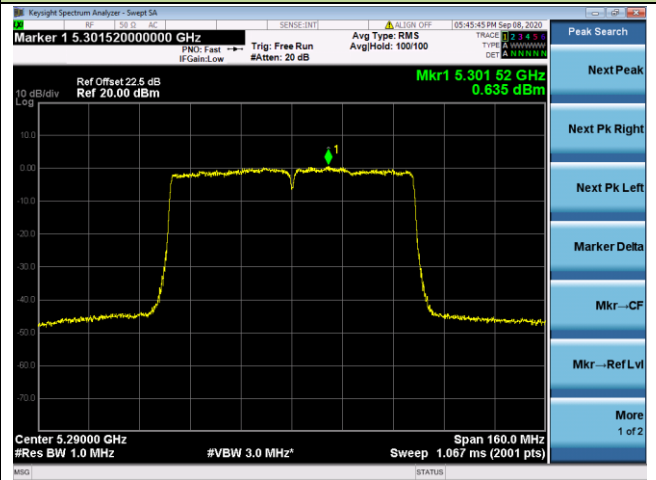

802.11ac-VHT40 Power Spectral Density - Ant 2 / Ant 0 + 1 + 2+ 3

Channel 38 (5190MHz)

Channel 46 (5230MHz)

Channel 54 (5270MHz)

Channel 62 (5310MHz)

Channel 102 (5510MHz)

Channel 110 (5550MHz)

802.11ac-VHT80 Power Spectral Density - Ant 2 / Ant 0 + 1 + 2+ 3

Channel 42 (5210MHz)

Channel 58 (5290MHz)

Channel 106 (5530MHz)

Channel 122 (5610MHz)

Channel 138 (5690MHz)

Channel 155 (5775MHz)

802.11ac-VHT160 Power Spectral Density - Ant 2 / Ant 0 + 1 + 2+ 3

Channel 50 (5250MHz)