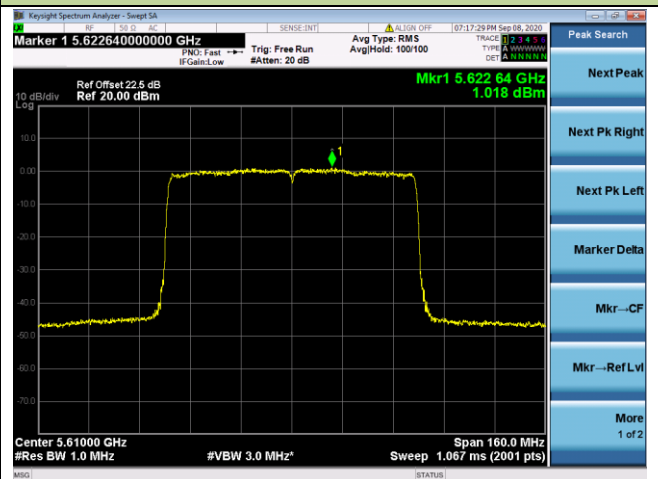

Channel 42 (5210MHz)

Channel 58 (5290MHz)

Channel 106 (5530MHz)

Channel 122 (5610MHz)

Channel 138 (5690MHz)

Channel 155 (5775MHz)

802.11ax-HE160 Power Spectral Density - Ant 2 / Ant 0 + 1 + 2+ 3

Channel 50 (5250MHz)