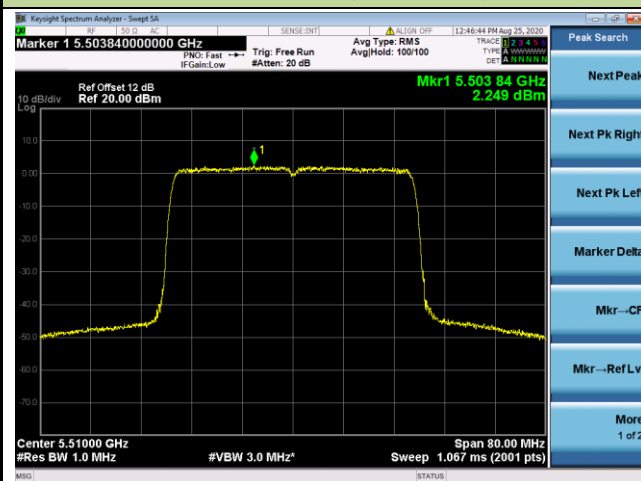

802.11ax-HE40 Power Spectral Density - Ant 2 / Ant 0 + 1 + 2+ 3

Channel 38 (5190MHz)

Channel 46 (5230MHz)

Channel 54 (5270MHz)

Channel 62 (5310MHz)

Channel 102 (5510MHz)

Channel 110 (5550MHz)

802.11ax-HE80 Power Spectral Density - Ant 2 / Ant 0 + 1 + 2+ 3