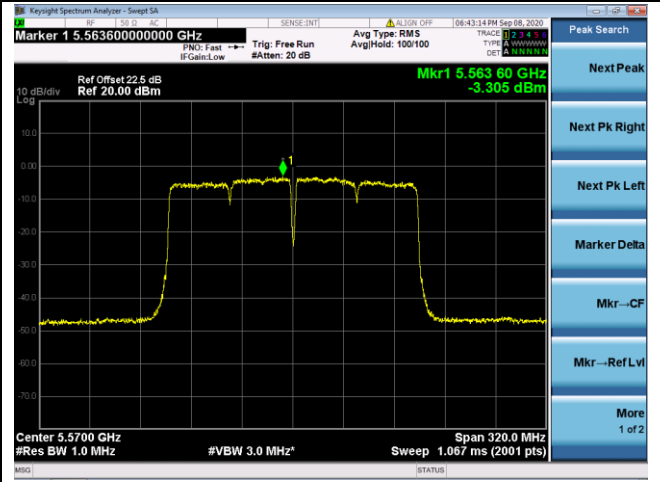

Channel 114 (5570MHz)