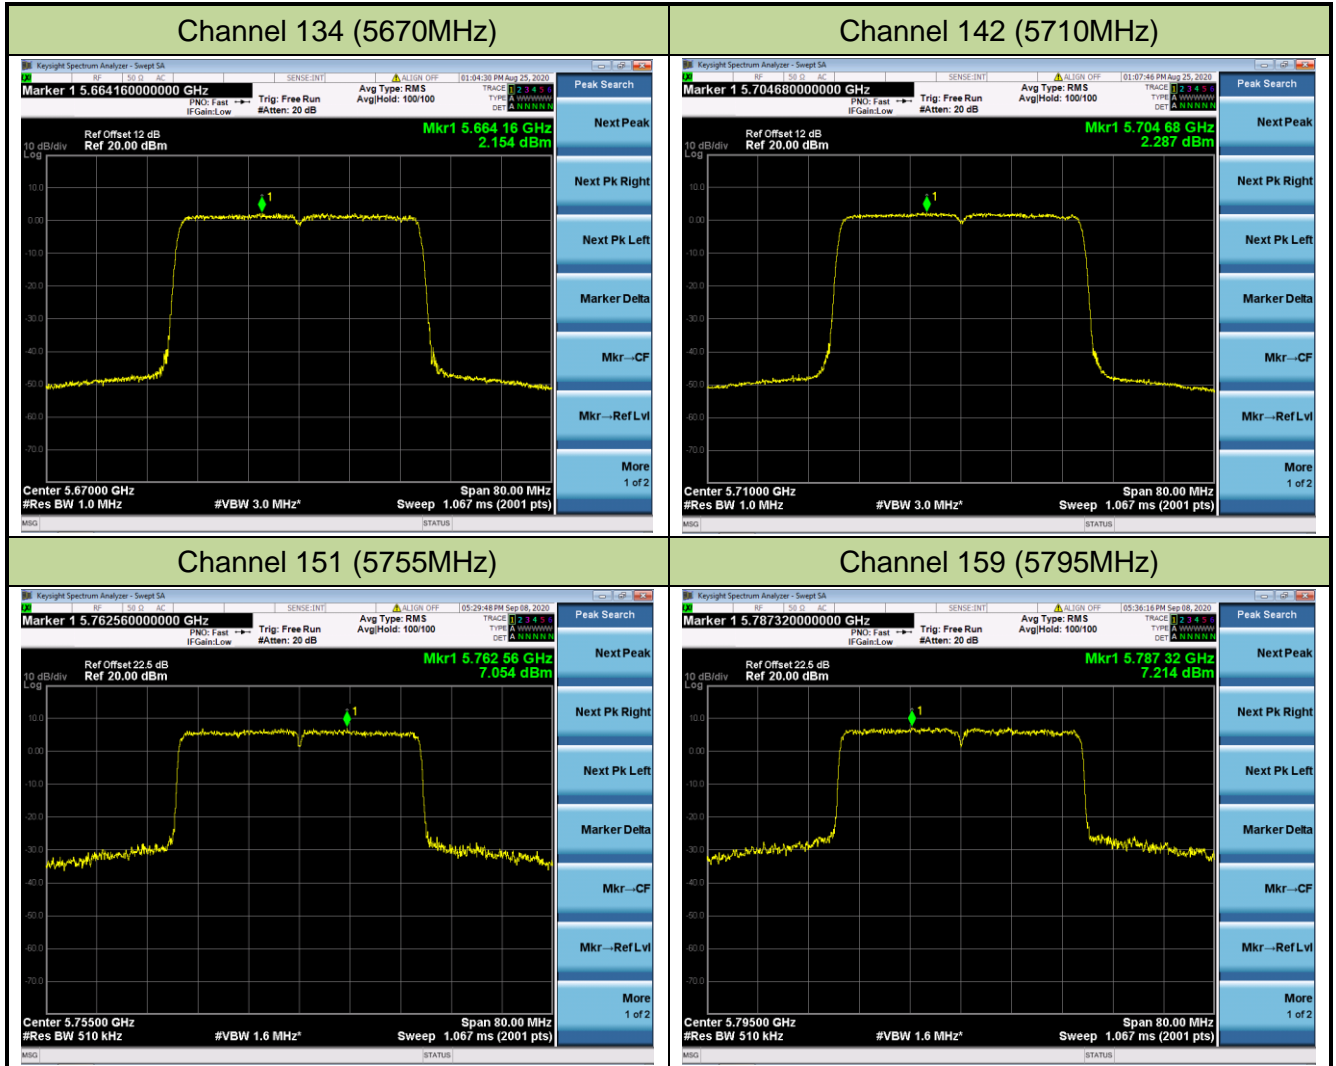

Channel 42 (5210MHz)

Channel 58 (5290MHz)

Channel 106 (5530MHz)

Channel 122 (5610MHz)

Channel 138 (5690MHz)

Channel 155 (5775MHz)

802.11ac-VHT160 Power Spectral Density - Ant 2 / Ant 0 + 1 + 2+ 3

Channel 50 (5250MHz)

Channel 114 (5570MHz)

802.11ax-HE20 Power Spectral Density - Ant 2 / Ant 0 + 1 + 2+ 3

Channel 36 (5180MHz)

Channel 44 (5220MHz)

Channel 48 (5240MHz)

Channel 52 (5260MHz)

Channel 60 (5300MHz)

Channel 64 (5320MHz)

802.11ax-HE40 Power Spectral Density - Ant 2 / Ant 0 + 1 + 2+ 3

Channel 38 (5190MHz)

Channel 46 (5230MHz)

Channel 54 (5270MHz)

Channel 62 (5310MHz)

Channel 102 (5510MHz)

Channel 110 (5550MHz)

802.11ax-HE80 Power Spectral Density - Ant 2 / Ant 0 + 1 + 2+ 3

Channel 42 (5210MHz)

Channel 58 (5290MHz)

Channel 106 (5530MHz)

Channel 122 (5610MHz)

Channel 138 (5690MHz)

Channel 155 (5775MHz)

802.11ax-HE160 Power Spectral Density - Ant 2 / Ant 0 + 1 + 2+ 3

Channel 50 (5250MHz)