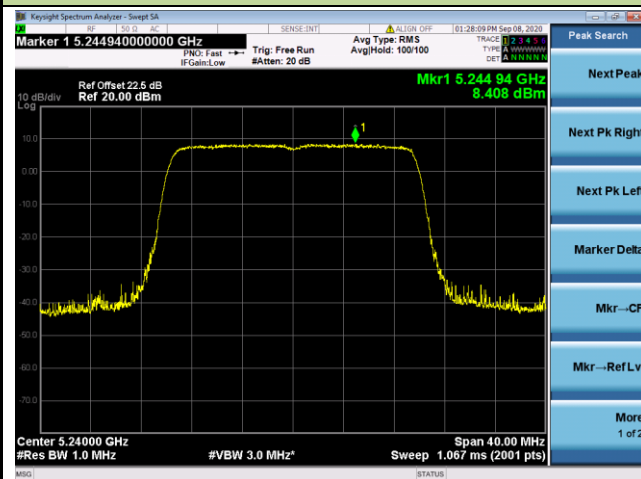

Channel 50 (5250MHz)

Channel 114 (5570MHz)

802.11ax-HE20 Power Spectral Density - Ant 1 / Ant 0 + 1 + 2+ 3

Channel 36 (5180MHz)

Channel 44 (5220MHz)

Channel 48 (5240MHz)

Channel 52 (5260MHz)

Channel 60 (5300MHz)