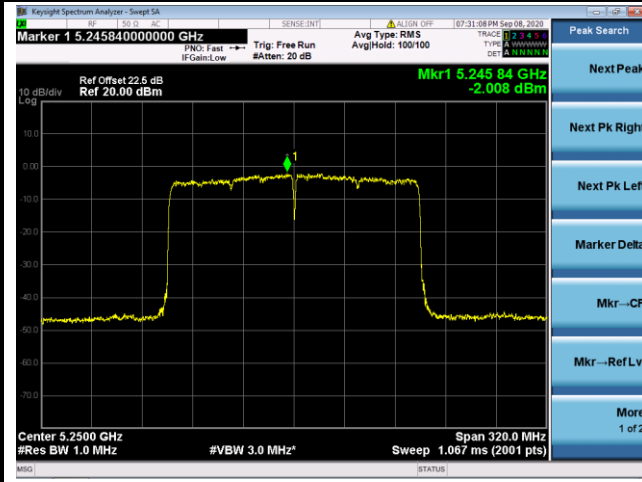

802.11ax-HE160 Power Spectral Density - Ant 1 / Ant 0 + 1 + 2+ 3

Channel 50 (5250MHz)