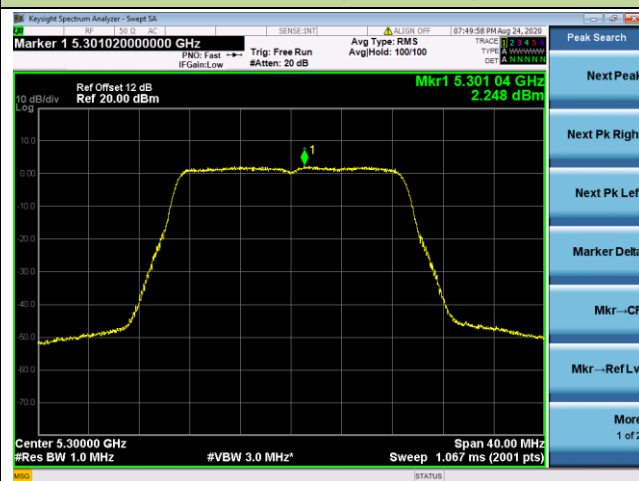

Channel 64 (5320MHz)

802.11ac-VHT20 Power Spectral Density - Ant 2 / Ant 0 + 1 + 2+ 3

Channel 36 (5180MHz)

Channel 44 (5220MHz)

Channel 48 (5240MHz)

Channel 52 (5260MHz)

Channel 60 (5300MHz)

Channel 64 (5320MHz)