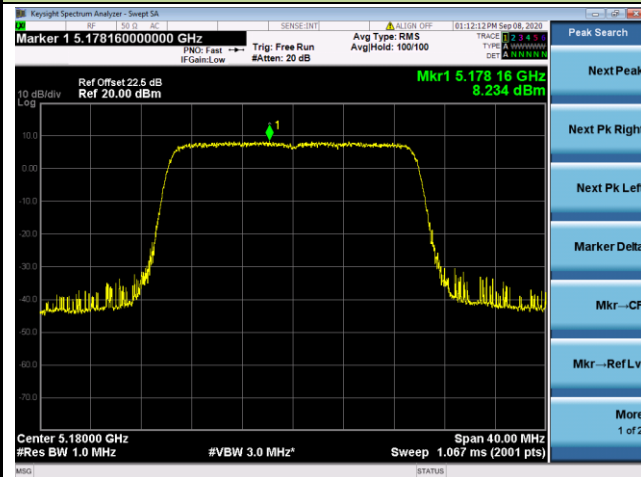

Channel 50 (5250MHz)

Channel 114 (5570MHz)

802.11ax-HE20 Power Spectral Density - Ant 1 / Ant 0 + 1 + 2+ 3

Channel 36 (5180MHz)

Channel 44 (5220MHz)

Channel 48 (5240MHz)

Channel 52 (5260MHz)

Channel 60 (5300MHz)