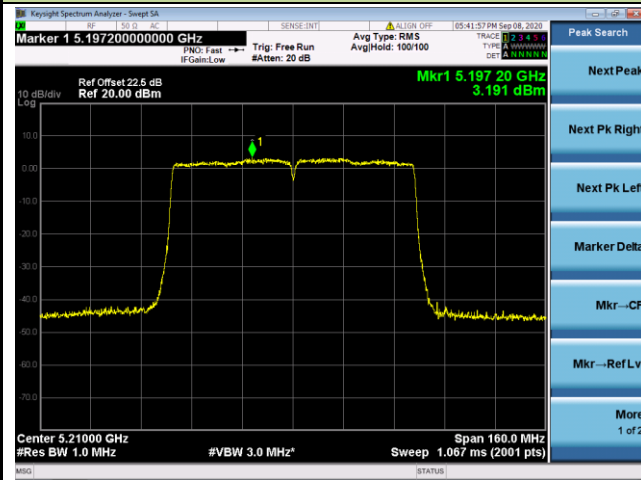

802.11ac-VHT80 Power Spectral Density - Ant 1 / Ant 0 + 1 + 2 + 3

Channel 42 (5210MHz)

Channel 58 (5290MHz)

Channel 106 (5530MHz)

Channel 122 (5610MHz)

Channel 138 (5690MHz)

Channel 155 (5775MHz)

802.11ac-VHT160 Power Spectral Density - Ant 1 / Ant 0 + 1 + 2+ 3