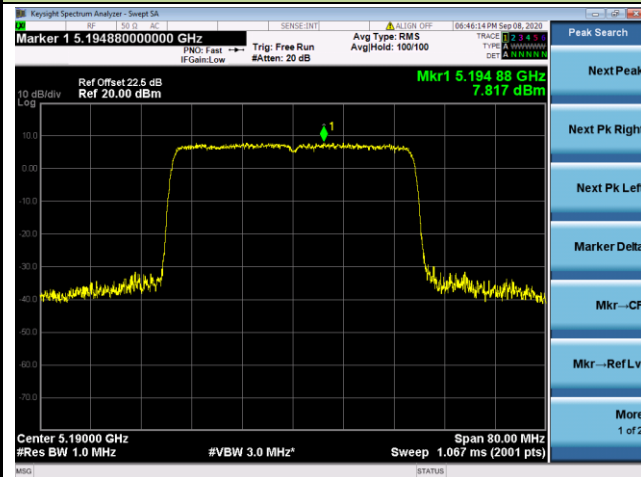

Channel 64 (5320MHz)

802.11ax-HE40 Power Spectral Density - Ant 1 / Ant 0 + 1 + 2+ 3

Channel 38 (5190MHz)

Channel 46 (5230MHz)

Channel 54 (5270MHz)

Channel 62 (5310MHz)

Channel 102 (5510MHz)

Channel 110 (5550MHz)

802.11ax-HE80 Power Spectral Density - Ant 1 / Ant 0 + 1 + 2+ 3

Channel 42 (5210MHz)

Channel 58 (5290MHz)

Channel 106 (5530MHz)

Channel 122 (5610MHz)

Channel 138 (5690MHz)

Channel 155 (5775MHz)

802.11ax-HE160 Power Spectral Density - Ant 1 / Ant 0 + 1 + 2+ 3