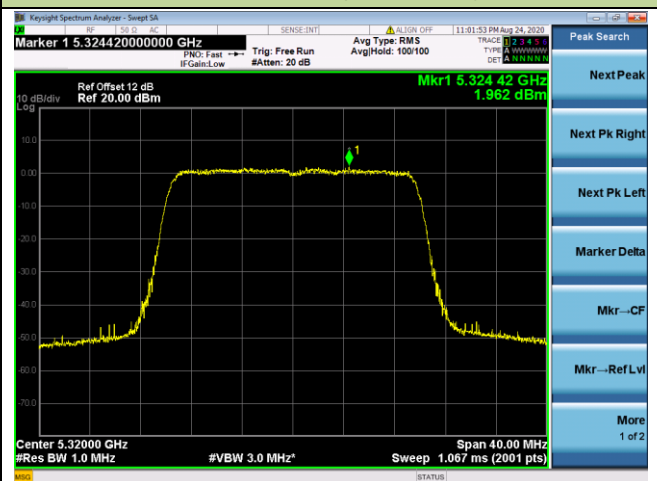

Channel 64 (5320MHz)