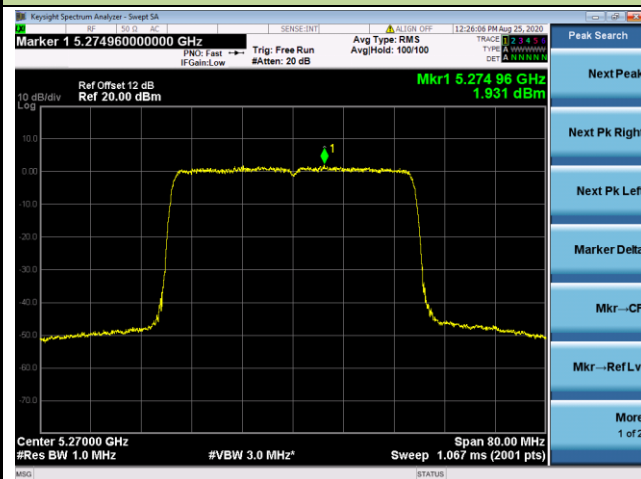

Channel 64 (5320MHz)

802.11ax-HE40 Power Spectral Density - Ant 1 / Ant 0 + 1 + 2+ 3

Channel 38 (5190MHz)

Channel 46 (5230MHz)

Channel 54 (5270MHz)

Channel 62 (5310MHz)

Channel 102 (5510MHz)

Channel 110 (5550MHz)

802.11ax-HE80 Power Spectral Density - Ant 1 / Ant 0 + 1 + 2+ 3

Channel 42 (5210MHz)

Channel 58 (5290MHz)

Channel 106 (5530MHz)

Channel 122 (5610MHz)

Channel 138 (5690MHz)

Channel 155 (5775MHz)

802.11ax-HE160 Power Spectral Density - Ant 1 / Ant 0 + 1 + 2+ 3