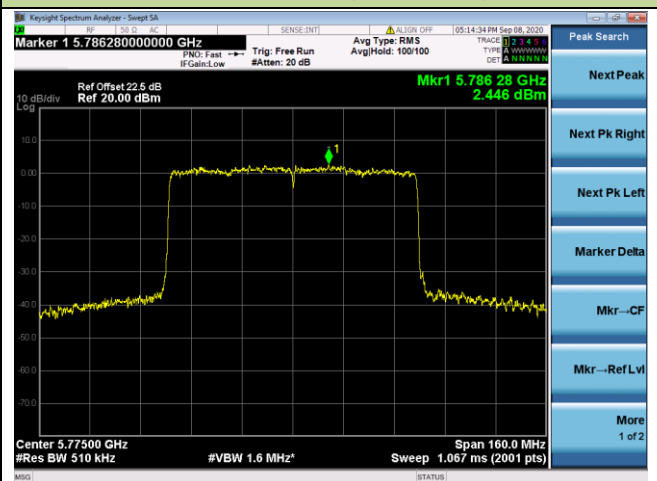

802.11ax-HE80 Power Spectral Density - Ant 1 / Ant 0 + 1 + 2+ 3

Channel 42 (5210MHz)

Channel 58 (5290MHz)

Channel 106 (5530MHz)

Channel 122 (5610MHz)

Channel 138 (5690MHz)

Channel 155 (5775MHz)

802.11ax-HE160 Power Spectral Density - Ant 1 / Ant 0 + 1 + 2+ 3