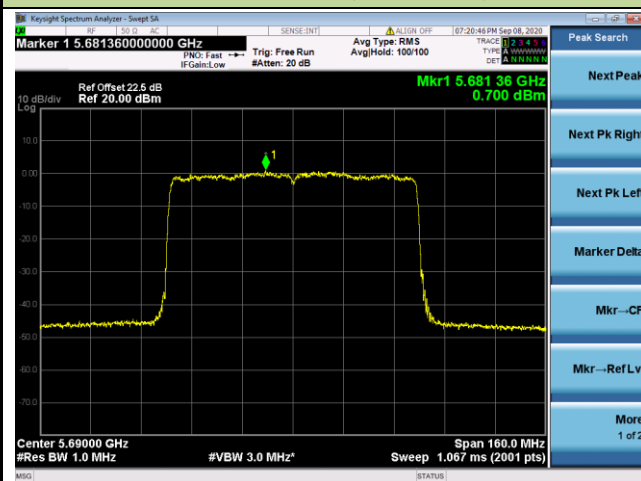

802.11ax-HE80 Power Spectral Density - Ant 1 / Ant 0 + 1 + 2+ 3

Channel 42 (5210MHz)

Channel 58 (5290MHz)

Channel 106 (5530MHz)

Channel 122 (5610MHz)

Channel 138 (5690MHz)

Channel 155 (5775MHz)

802.11ax-HE160 Power Spectral Density - Ant 1 / Ant 0 + 1 + 2+ 3