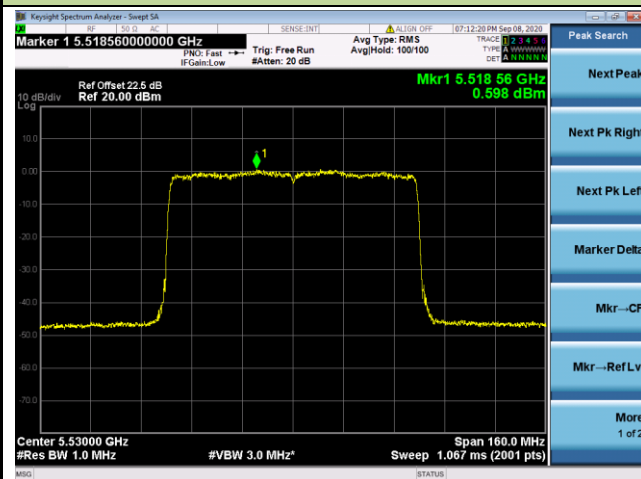

802.11ax-HE80 Power Spectral Density - Ant 1 / Ant 0 + 1 + 2+ 3

Channel 42 (5210MHz)

Channel 58 (5290MHz)

Channel 106 (5530MHz)

Channel 122 (5610MHz)

Channel 138 (5690MHz)

Channel 155 (5775MHz)

802.11ax-HE160 Power Spectral Density - Ant 1 / Ant 0 + 1 + 2+ 3