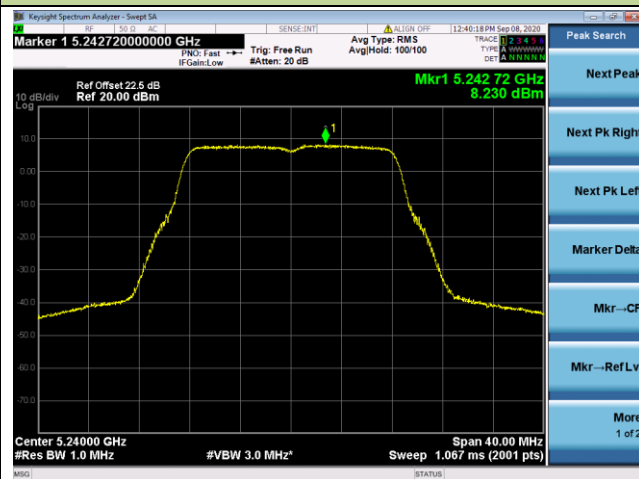

Channel 50 (5250MHz)

Channel 114 (5570MHz)

802.11a Power Spectral Density - Ant 2 / Ant 0 + 1 + 2+ 3

Channel 36 (5180MHz)

Channel 44 (5220MHz)

Channel 48 (5240MHz)

Channel 52 (5260MHz)

Channel 60 (5300MHz)

Channel 64 (5320MHz)

802.11ac-VHT20 Power Spectral Density - Ant 2 / Ant 0 + 1 + 2+ 3

Channel 36 (5180MHz)

Channel 44 (5220MHz)

Channel 48 (5240MHz)

Channel 52 (5260MHz)

Channel 60 (5300MHz)

Channel 64 (5320MHz)