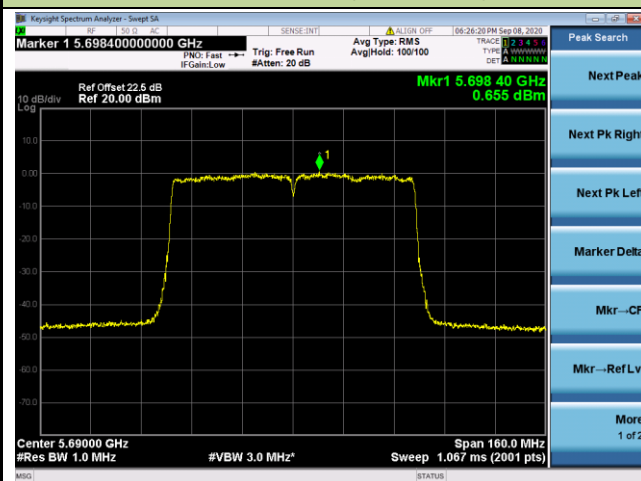

802.11ac-VHT80 Power Spectral Density - Ant 1 / Ant 0 + 1 + 2 + 3

Channel 42 (5210MHz)

Channel 58 (5290MHz)

Channel 106 (5530MHz)

Channel 122 (5610MHz)

Channel 138 (5690MHz)

Channel 155 (5775MHz)

802.11ac-VHT160 Power Spectral Density - Ant 1 / Ant 0 + 1 + 2+ 3