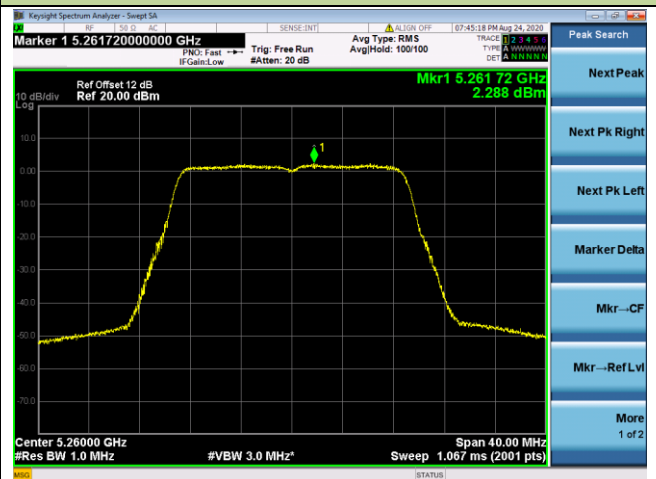

Channel 64 (5320MHz)

802.11ac-VHT20 Power Spectral Density - Ant 2 / Ant 0 + 1 + 2+ 3

Channel 36 (5180MHz)

Channel 44 (5220MHz)

Channel 48 (5240MHz)

Channel 52 (5260MHz)

Channel 60 (5300MHz)

Channel 64 (5320MHz)