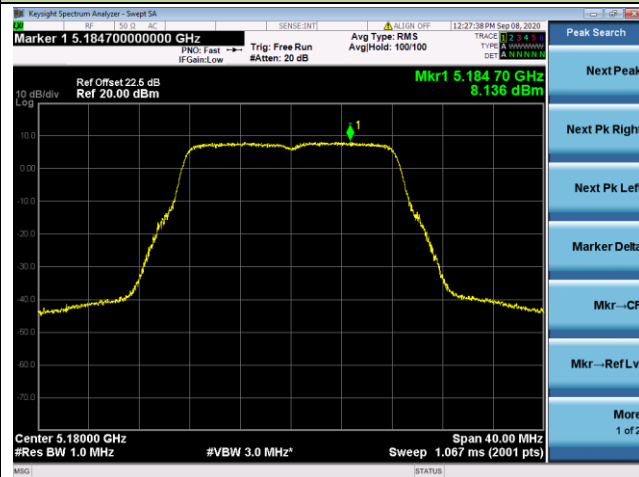

Channel 50 (5250MHz)

Channel 114 (5570MHz)

802.11a Power Spectral Density - Ant 2 / Ant 0 + 1 + 2+ 3

Channel 36 (5180MHz)

Channel 44 (5220MHz)

Channel 48 (5240MHz)

Channel 52 (5260MHz)

Channel 60 (5300MHz)

Channel 64 (5320MHz)

802.11ac-VHT20 Power Spectral Density - Ant 2 / Ant 0 + 1 + 2+ 3

Channel 36 (5180MHz)

Channel 44 (5220MHz)

Channel 48 (5240MHz)

Channel 52 (5260MHz)

Channel 60 (5300MHz)

Channel 64 (5320MHz)