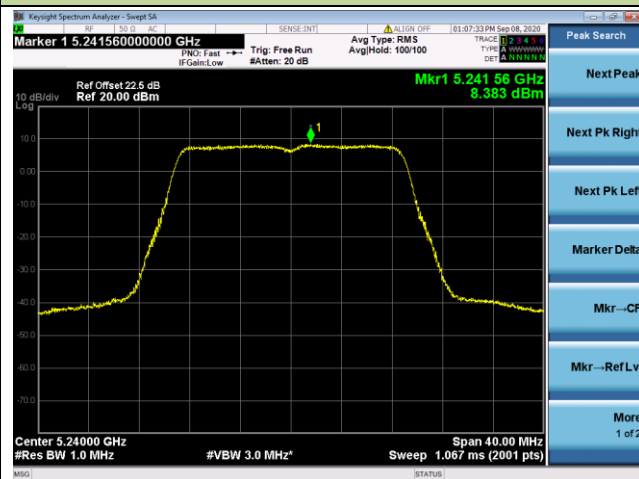

Channel 64 (5320MHz)

802.11ac-VHT20 Power Spectral Density - Ant 2 / Ant 0 + 1 + 2+ 3

Channel 36 (5180MHz)

Channel 44 (5220MHz)

Channel 48 (5240MHz)

Channel 52 (5260MHz)

Channel 60 (5300MHz)

Channel 64 (5320MHz)