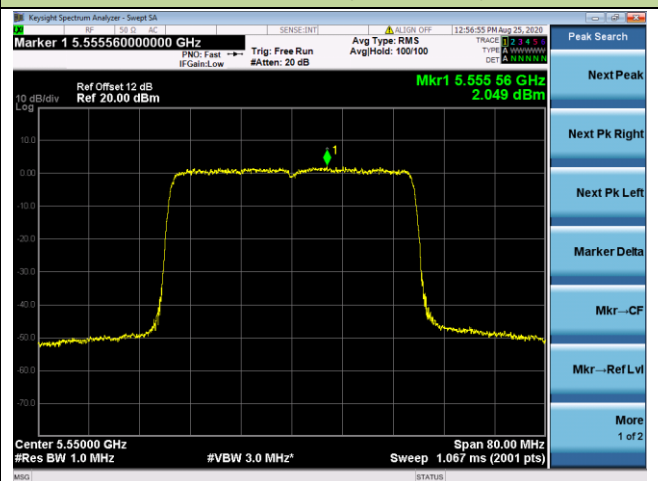

Channel 64 (5320MHz)

802.11ax-HE40 Power Spectral Density - Ant 1 / Ant 0 + 1 + 2+ 3

Channel 38 (5190MHz)

Channel 46 (5230MHz)

Channel 54 (5270MHz)

Channel 62 (5310MHz)

Channel 102 (5510MHz)

Channel 110 (5550MHz)