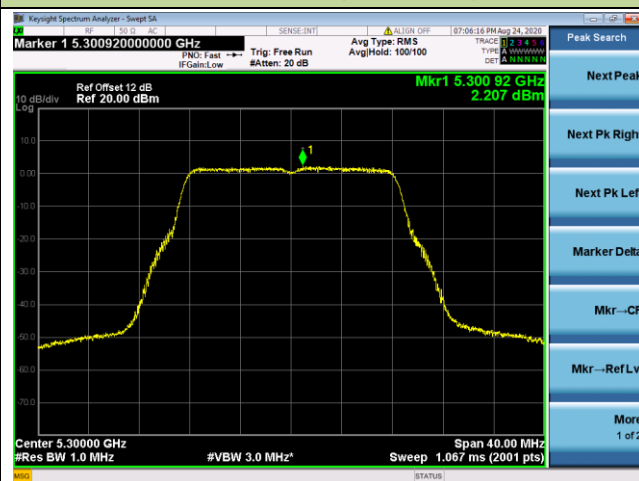

Channel 50 (5250MHz)

Channel 114 (5570MHz)

802.11a Power Spectral Density - Ant 2 / Ant 0 + 1 + 2+ 3

Channel 36 (5180MHz)

Channel 44 (5220MHz)

Channel 48 (5240MHz)

Channel 52 (5260MHz)

Channel 60 (5300MHz)