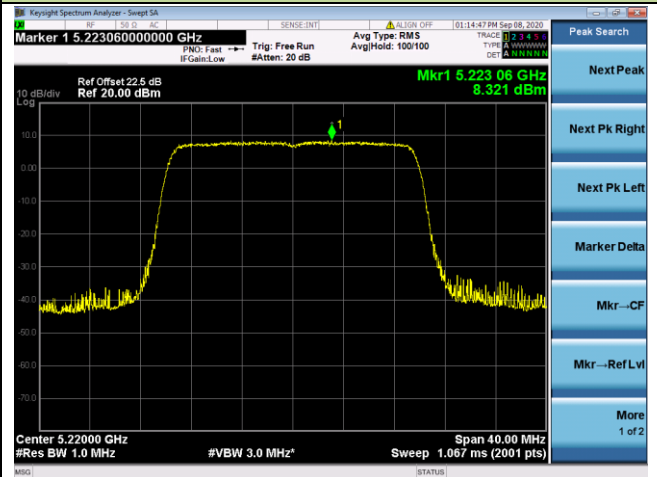

Channel 50 (5250MHz)

Channel 114 (5570MHz)

802.11ax-HE20 Power Spectral Density - Ant 1 / Ant 0 + 1 + 2+ 3

Channel 36 (5180MHz)

Channel 44 (5220MHz)

Channel 48 (5240MHz)

Channel 52 (5260MHz)

Channel 60 (5300MHz)