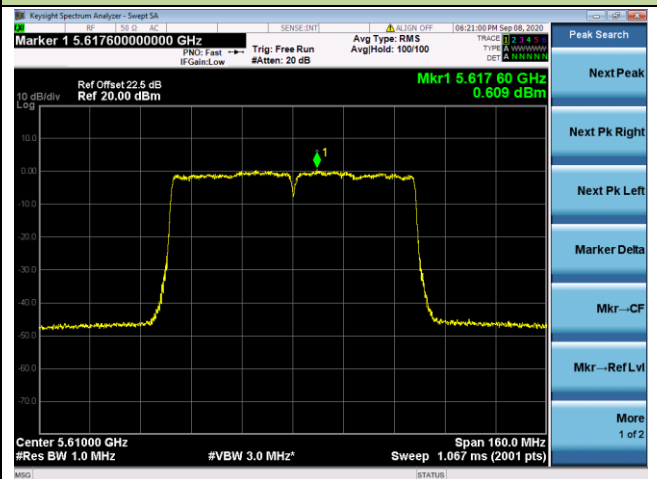

802.11ac-VHT80 Power Spectral Density - Ant 1 / Ant 0 + 1 + 2 + 3

Channel 42 (5210MHz)

Channel 58 (5290MHz)

Channel 106 (5530MHz)

Channel 122 (5610MHz)

Channel 138 (5690MHz)

Channel 155 (5775MHz)

802.11ac-VHT160 Power Spectral Density - Ant 1 / Ant 0 + 1 + 2+ 3