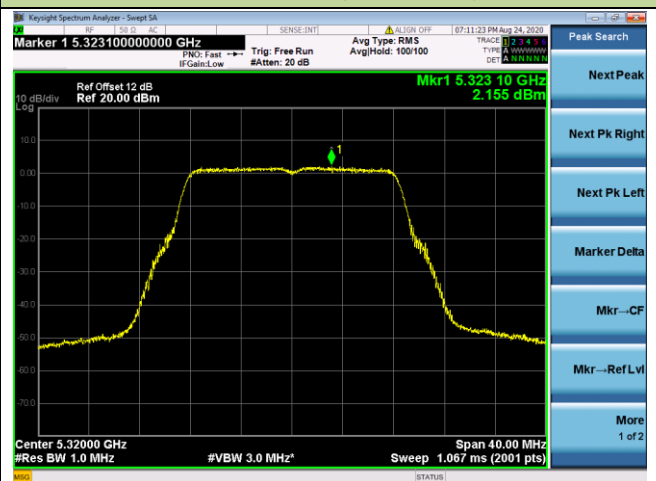

Channel 64 (5320MHz)