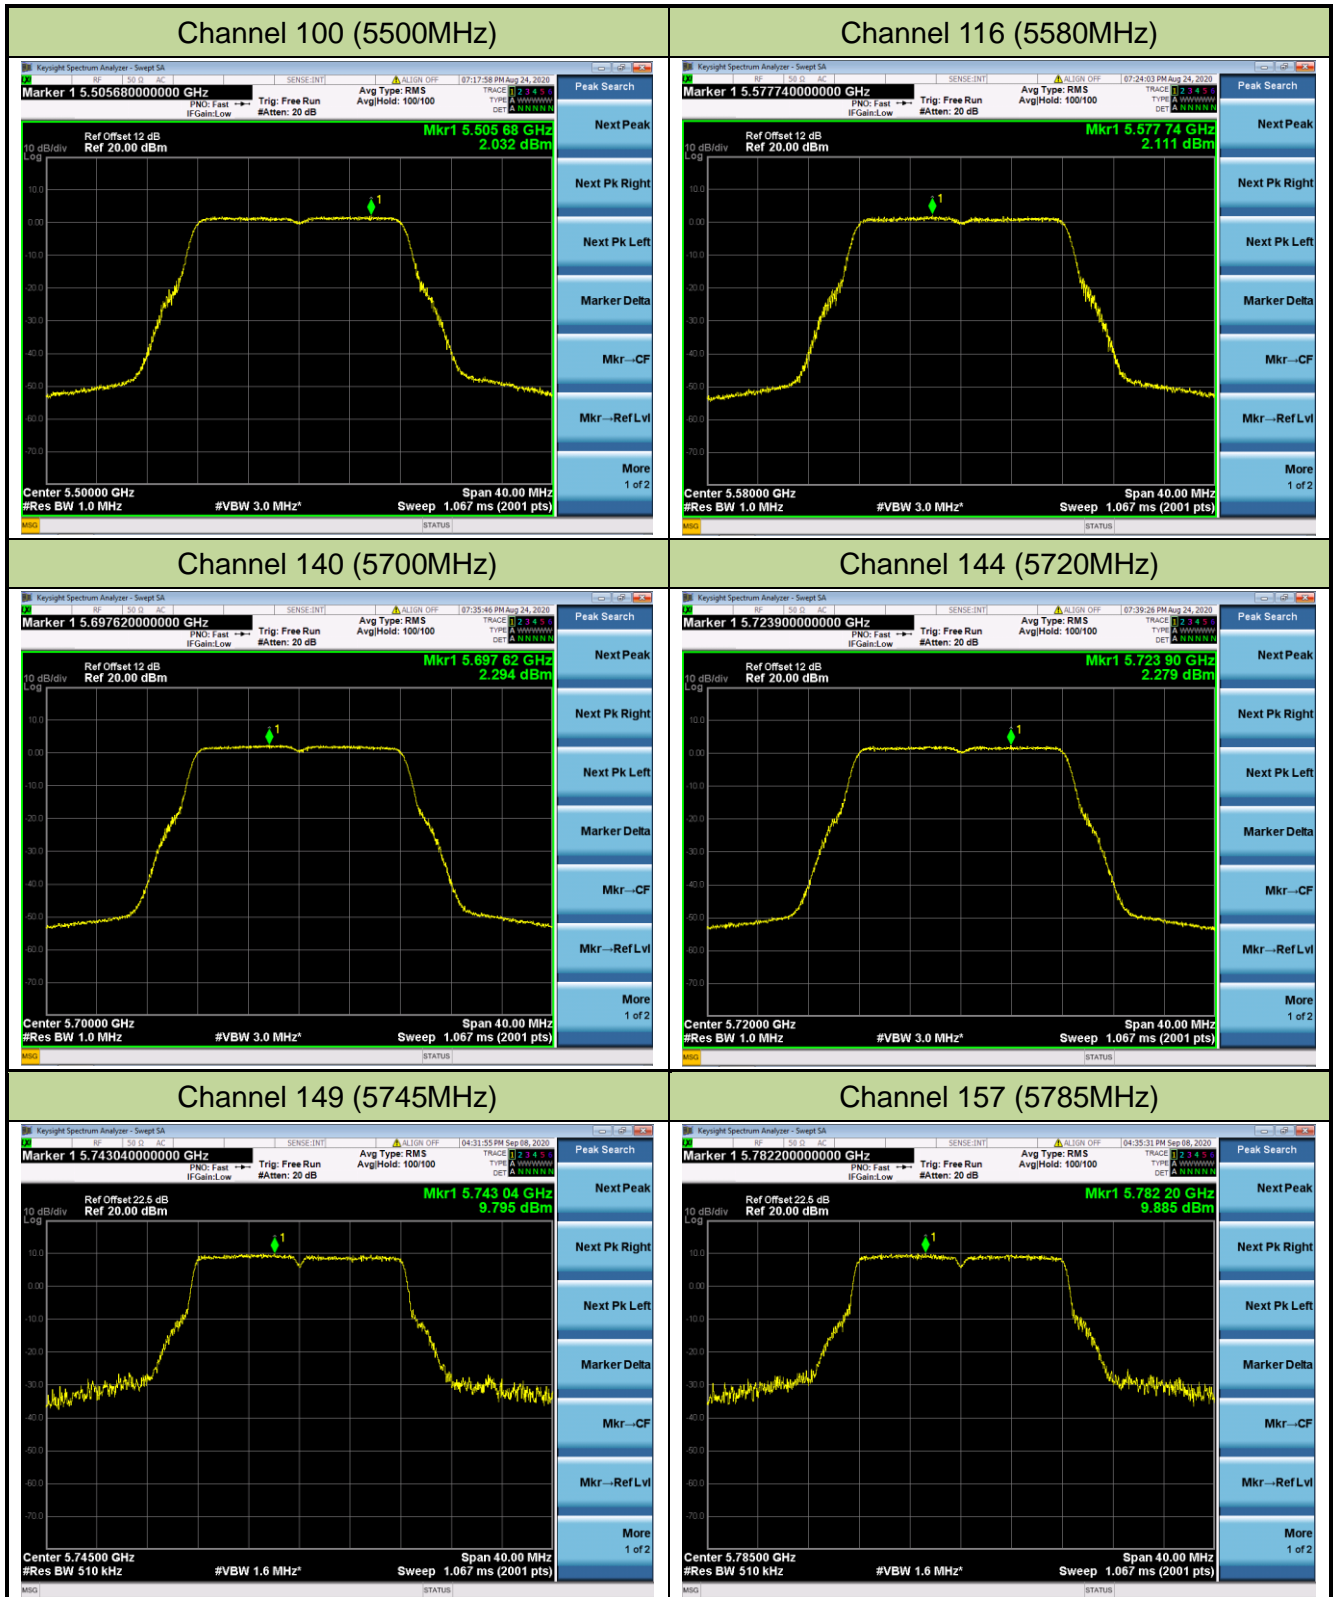

802.11ac-VHT80 Power Spectral Density - Ant 1 / Ant 0 + 1 + 2 + 3

Channel 42 (5210MHz)

Channel 58 (5290MHz)

Channel 106 (5530MHz)

Channel 122 (5610MHz)

Channel 138 (5690MHz)

Channel 155 (5775MHz)

802.11ac-VHT160 Power Spectral Density - Ant 1 / Ant 0 + 1 + 2+ 3

802.11ax-HE80 Power Spectral Density - Ant 1 / Ant 0 + 1 + 2+ 3

Channel 42 (5210MHz)

Channel 58 (5290MHz)

Channel 106 (5530MHz)

Channel 122 (5610MHz)

Channel 138 (5690MHz)

Channel 155 (5775MHz)

802.11ax-HE160 Power Spectral Density - Ant 1 / Ant 0 + 1 + 2+ 3

Channel 50 (5250MHz)

Channel 114 (5570MHz)

802.11a Power Spectral Density - Ant 2 / Ant 0 + 1 + 2+ 3

Channel 36 (5180MHz)

Channel 44 (5220MHz)

Channel 48 (5240MHz)

Channel 52 (5260MHz)

Channel 60 (5300MHz)

Channel 64 (5320MHz)

802.11ac-VHT20 Power Spectral Density - Ant 2 / Ant 0 + 1 + 2+ 3

Channel 36 (5180MHz)

Channel 44 (5220MHz)

Channel 48 (5240MHz)

Channel 52 (5260MHz)

Channel 60 (5300MHz)

Channel 64 (5320MHz)