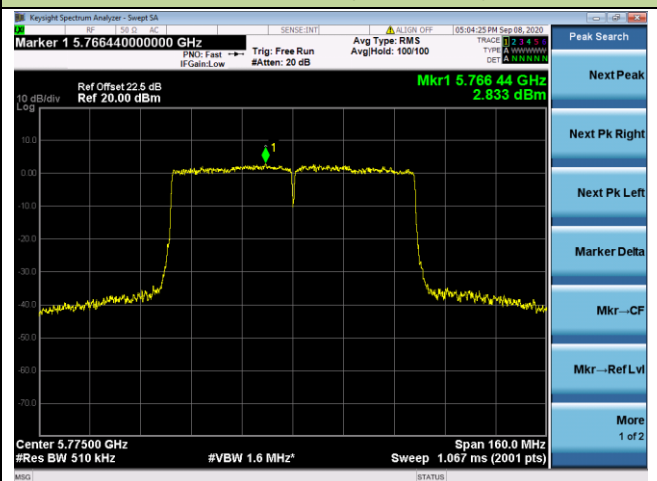

802.11ac-VHT80 Power Spectral Density - Ant 1 / Ant 0 + 1 + 2 + 3

Channel 42 (5210MHz)

Channel 58 (5290MHz)

Channel 106 (5530MHz)

Channel 122 (5610MHz)

Channel 138 (5690MHz)

Channel 155 (5775MHz)

802.11ac-VHT160 Power Spectral Density - Ant 1 / Ant 0 + 1 + 2+ 3