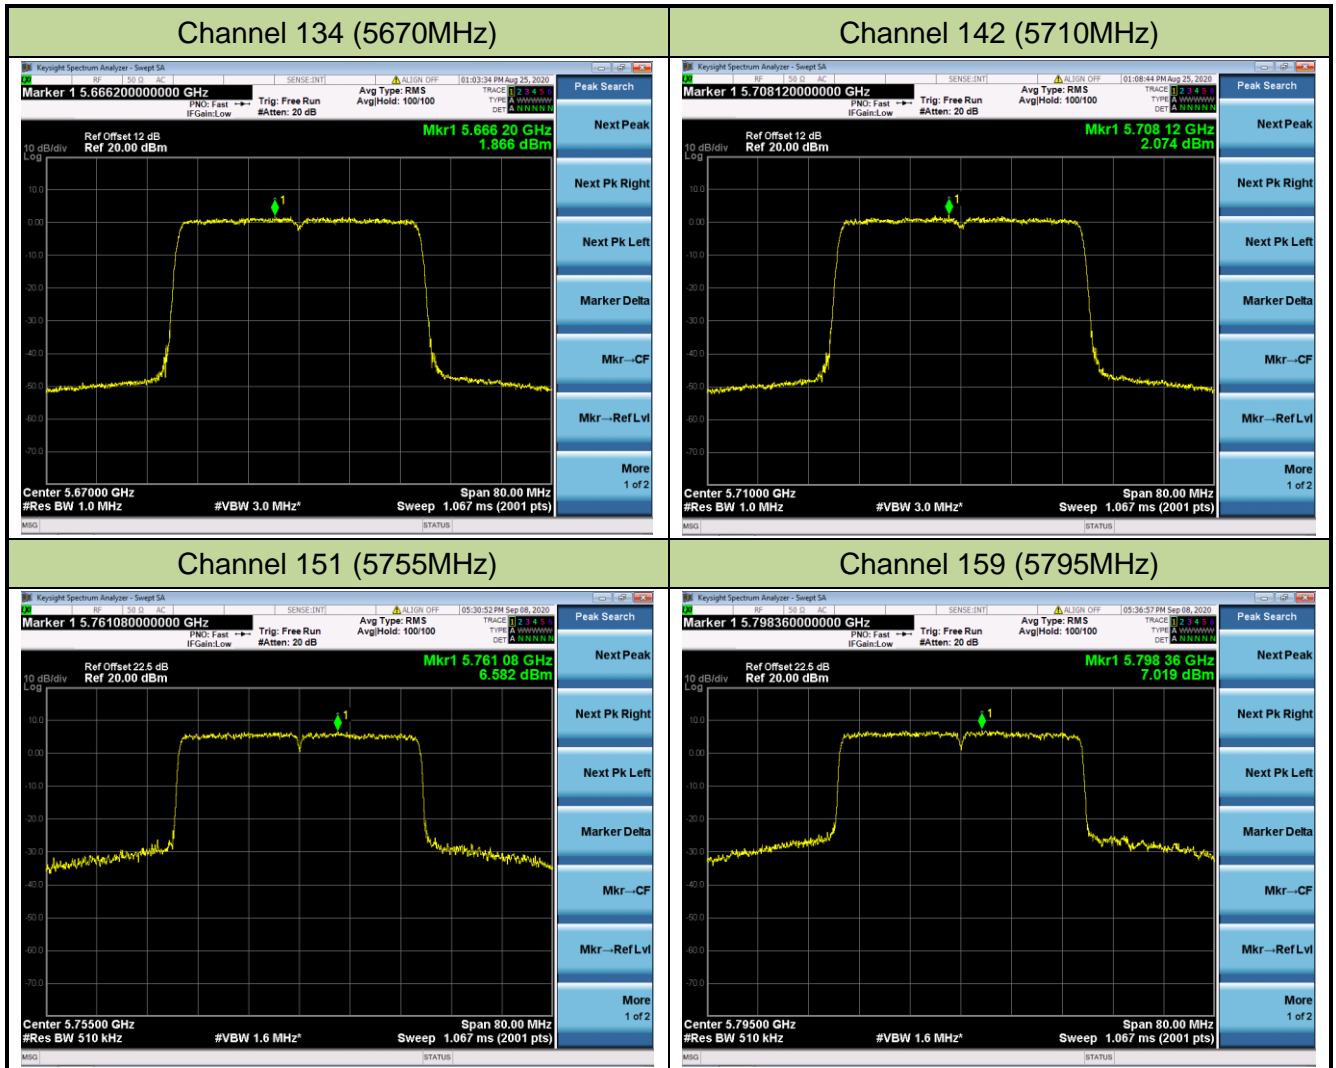

Channel 64 (5320MHz)

802.11ax-HE40 Power Spectral Density - Ant 1 / Ant 0 + 1 + 2+ 3

Channel 38 (5190MHz)

Channel 46 (5230MHz)

Channel 54 (5270MHz)

Channel 62 (5310MHz)

Channel 102 (5510MHz)

Channel 110 (5550MHz)

802.11ax-HE80 Power Spectral Density - Ant 1 / Ant 0 + 1 + 2+ 3

Channel 42 (5210MHz)

Channel 58 (5290MHz)

Channel 106 (5530MHz)

Channel 122 (5610MHz)

Channel 138 (5690MHz)

Channel 155 (5775MHz)

802.11ax-HE160 Power Spectral Density - Ant 1 / Ant 0 + 1 + 2+ 3