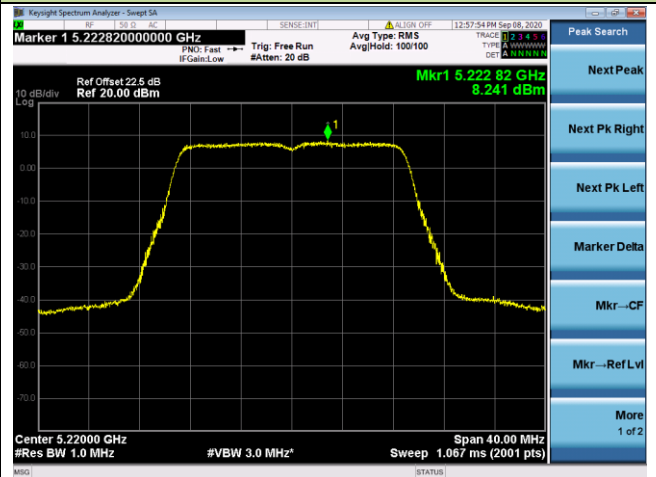

Channel 64 (5320MHz)

802.11ac-VHT20 Power Spectral Density - Ant 2 / Ant 0 + 1 + 2+ 3

Channel 36 (5180MHz)

Channel 44 (5220MHz)

Channel 48 (5240MHz)

Channel 52 (5260MHz)

Channel 60 (5300MHz)

Channel 64 (5320MHz)