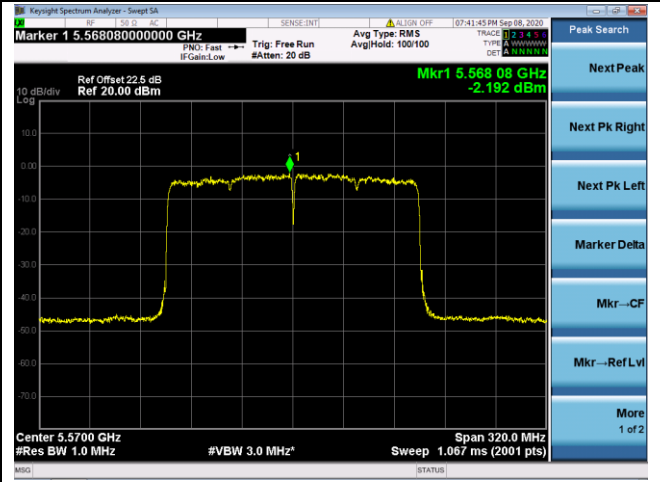

Channel 114 (5570MHz)