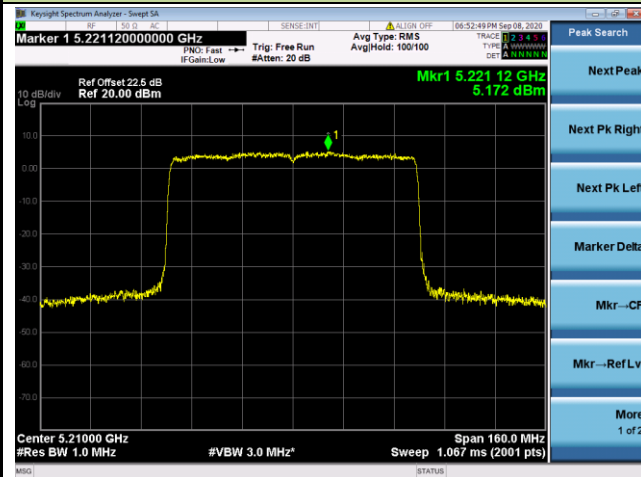

802.11ax-HE80 Power Spectral Density - Ant 1 / Ant 0 + 1 + 2+ 3

Channel 42 (5210MHz)