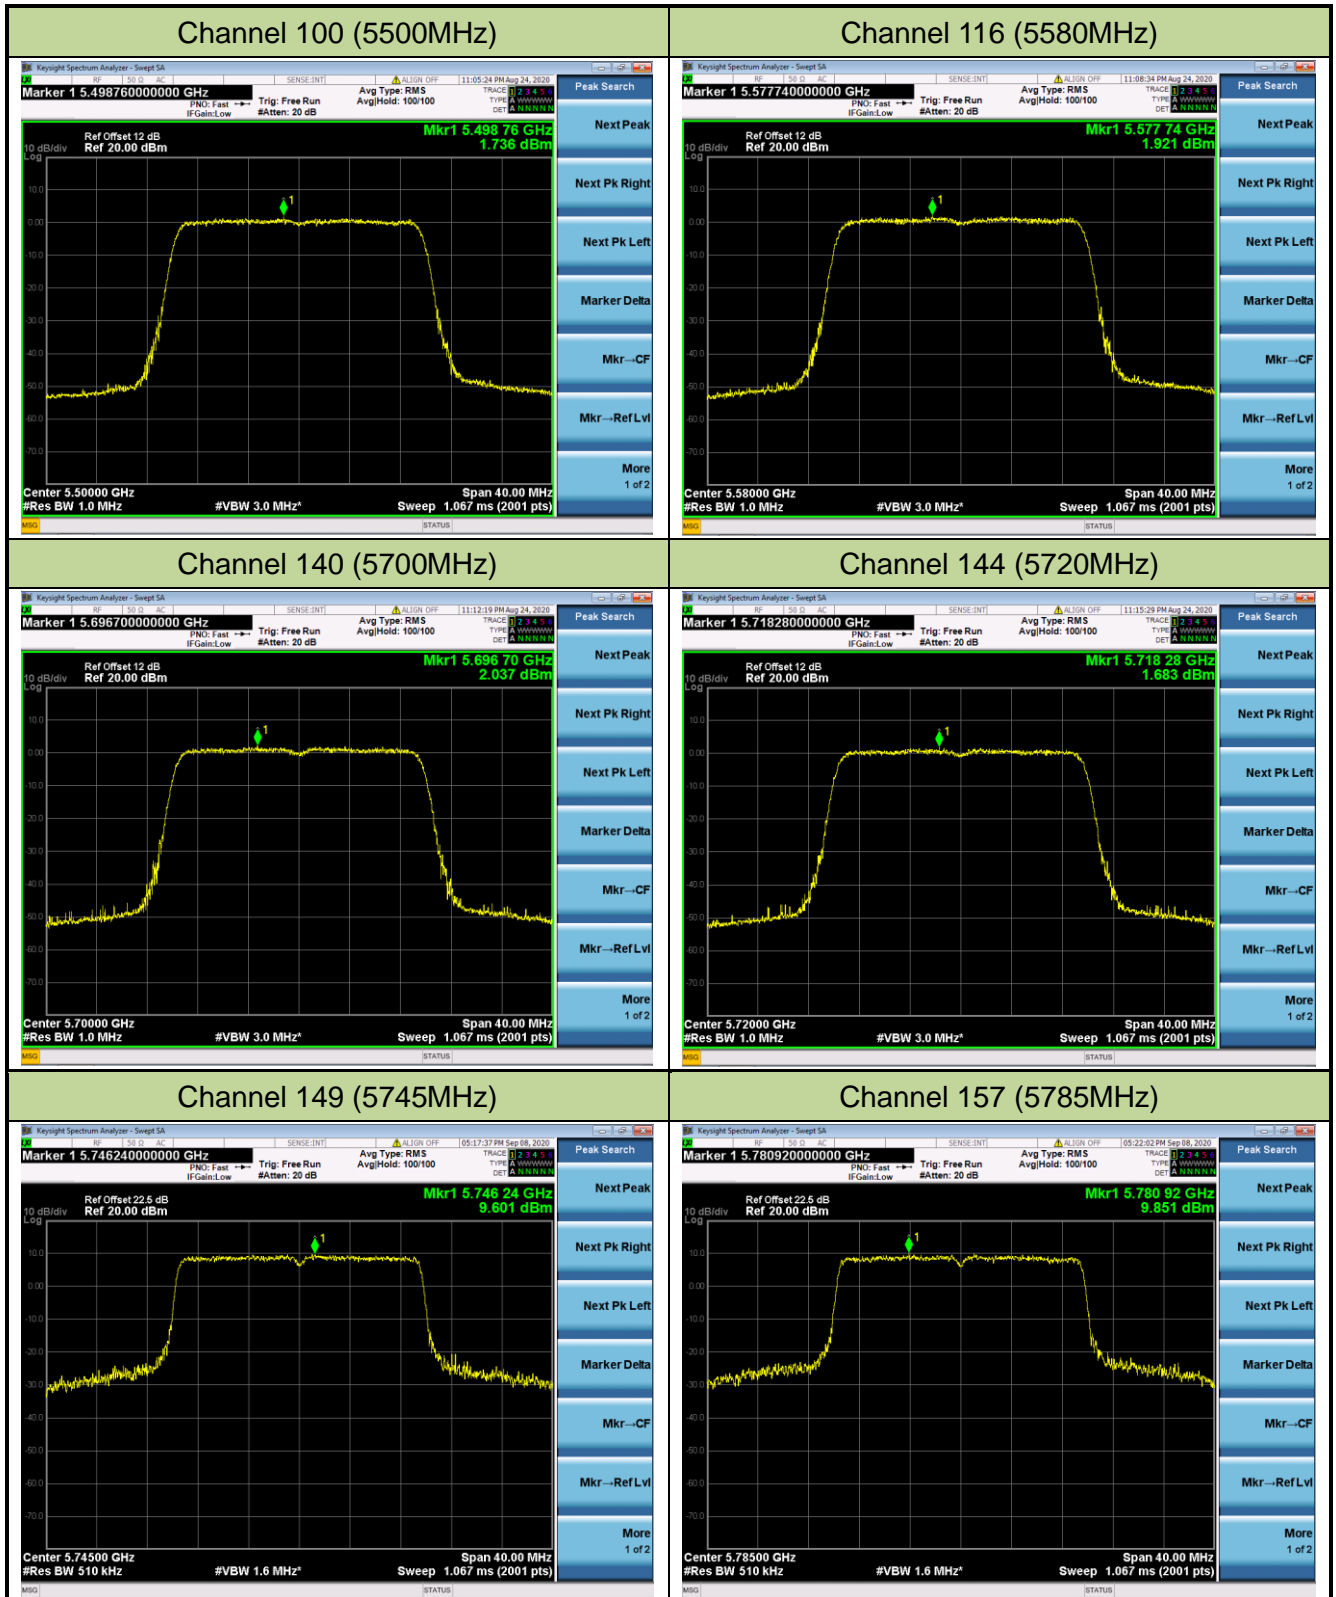

802.11ac-VHT80 Power Spectral Density - Ant 1 / Ant 0 + 1 + 2 + 3

Channel 42 (5210MHz)

Channel 58 (5290MHz)

Channel 106 (5530MHz)

Channel 122 (5610MHz)

Channel 138 (5690MHz)

Channel 155 (5775MHz)

802.11ac-VHT160 Power Spectral Density - Ant 1 / Ant 0 + 1 + 2+ 3

Channel 50 (5250MHz)

Channel 114 (5570MHz)

802.11ax-HE20 Power Spectral Density - Ant 1 / Ant 0 + 1 + 2+ 3

Channel 36 (5180MHz)

Channel 44 (5220MHz)

Channel 48 (5240MHz)

Channel 52 (5260MHz)

Channel 60 (5300MHz)

Channel 64 (5320MHz)

802.11ax-HE40 Power Spectral Density - Ant 1 / Ant 0 + 1 + 2+ 3

Channel 38 (5190MHz)

Channel 46 (5230MHz)

Channel 54 (5270MHz)

Channel 62 (5310MHz)

Channel 102 (5510MHz)

Channel 110 (5550MHz)

802.11ax-HE80 Power Spectral Density - Ant 1 / Ant 0 + 1 + 2+ 3

Channel 42 (5210MHz)

Channel 58 (5290MHz)

Channel 106 (5530MHz)

Channel 122 (5610MHz)

Channel 138 (5690MHz)

Channel 155 (5775MHz)

802.11ax-HE160 Power Spectral Density - Ant 1 / Ant 0 + 1 + 2+ 3