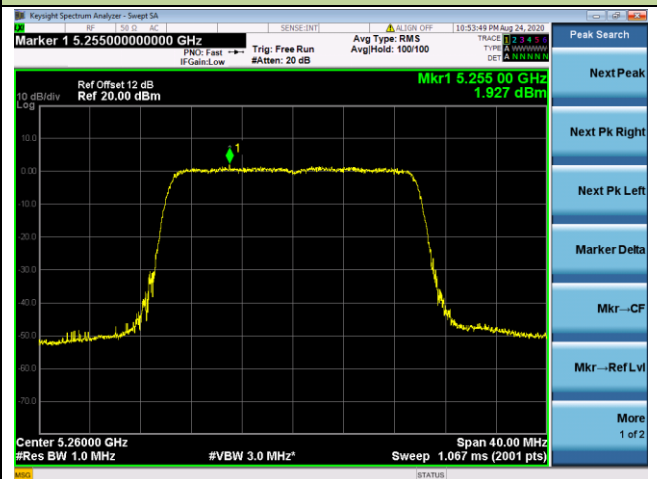

Channel 50 (5250MHz)

Channel 114 (5570MHz)

802.11ax-HE20 Power Spectral Density - Ant 1 / Ant 0 + 1 + 2+ 3

Channel 36 (5180MHz)

Channel 44 (5220MHz)

Channel 48 (5240MHz)

Channel 52 (5260MHz)

Channel 60 (5300MHz)