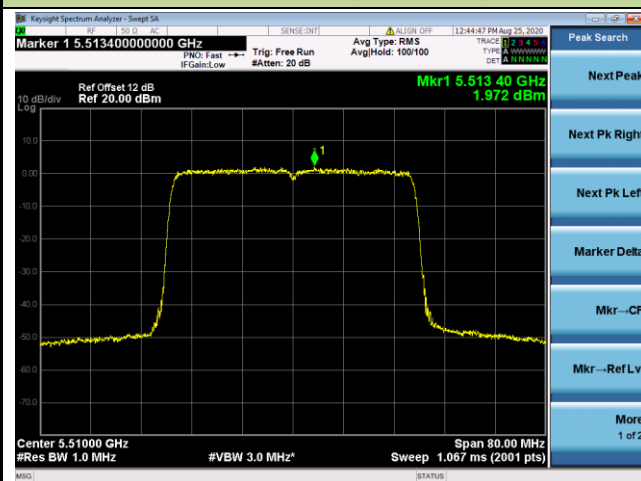

Channel 64 (5320MHz)

802.11ax-HE40 Power Spectral Density - Ant 1 / Ant 0 + 1 + 2+ 3

Channel 38 (5190MHz)

Channel 46 (5230MHz)

Channel 54 (5270MHz)

Channel 62 (5310MHz)

Channel 102 (5510MHz)

Channel 110 (5550MHz)

802.11ax-HE80 Power Spectral Density - Ant 1 / Ant 0 + 1 + 2+ 3

Channel 42 (5210MHz)

Channel 58 (5290MHz)

Channel 106 (5530MHz)

Channel 122 (5610MHz)

Channel 138 (5690MHz)

Channel 155 (5775MHz)

802.11ax-HE160 Power Spectral Density - Ant 1 / Ant 0 + 1 + 2+ 3