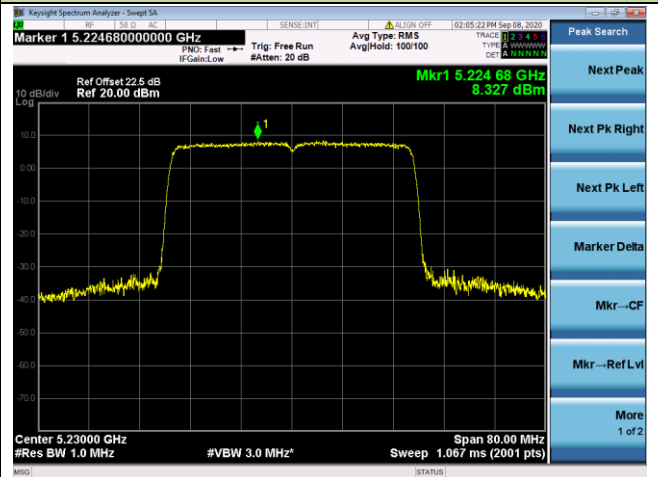

Channel 64 (5320MHz)

802.11ax-HE40 Power Spectral Density - Ant 1 / Ant 0 + 1 + 2+ 3

Channel 38 (5190MHz)

Channel 46 (5230MHz)

Channel 54 (5270MHz)

Channel 62 (5310MHz)

Channel 102 (5510MHz)

Channel 110 (5550MHz)

802.11ax-HE80 Power Spectral Density - Ant 1 / Ant 0 + 1 + 2+ 3

Channel 42 (5210MHz)

Channel 58 (5290MHz)

Channel 106 (5530MHz)

Channel 122 (5610MHz)

Channel 138 (5690MHz)

Channel 155 (5775MHz)

802.11ax-HE160 Power Spectral Density - Ant 1 / Ant 0 + 1 + 2+ 3