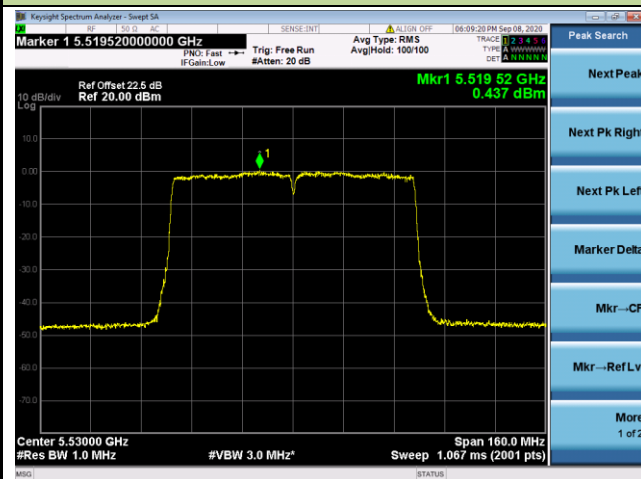

802.11ac-VHT80 Power Spectral Density - Ant 1 / Ant 0 + 1 + 2 + 3

Channel 42 (5210MHz)

Channel 58 (5290MHz)

Channel 106 (5530MHz)

Channel 122 (5610MHz)

Channel 138 (5690MHz)

Channel 155 (5775MHz)

802.11ac-VHT160 Power Spectral Density - Ant 1 / Ant 0 + 1 + 2+ 3