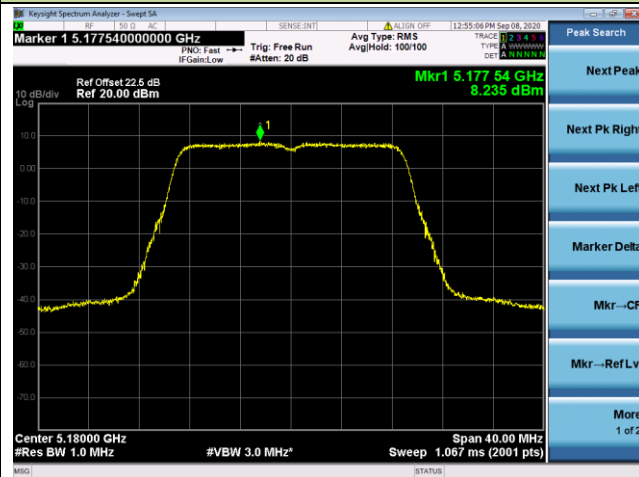

Channel 64 (5320MHz)

802.11ac-VHT20 Power Spectral Density - Ant 2 / Ant 0 + 1 + 2+ 3

Channel 36 (5180MHz)

Channel 44 (5220MHz)

Channel 48 (5240MHz)

Channel 52 (5260MHz)

Channel 60 (5300MHz)

Channel 64 (5320MHz)