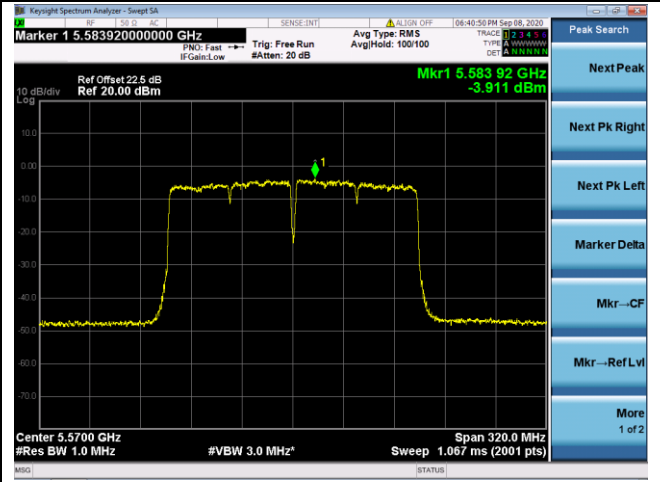

Channel 114 (5570MHz)