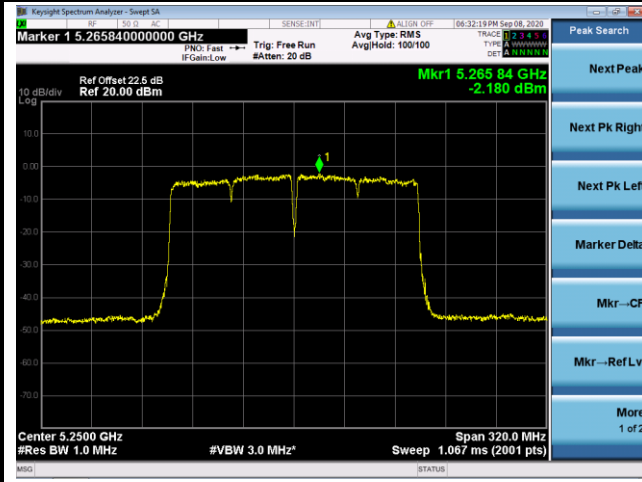

802.11ac-VHT160 Power Spectral Density - Ant 1 / Ant 0 + 1 + 2+ 3

Channel 50 (5250MHz)