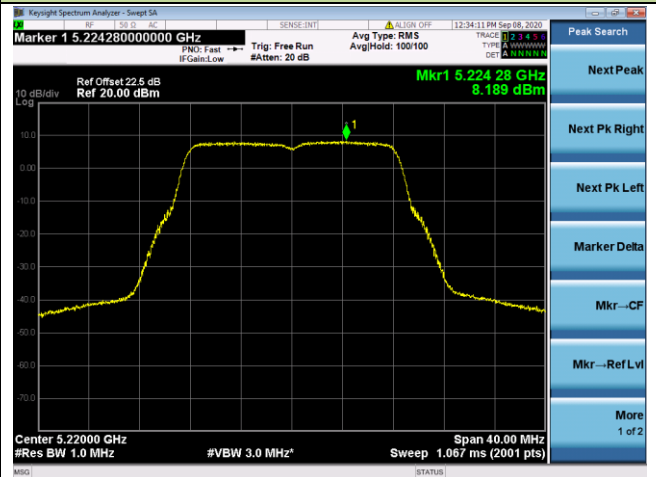

Channel 50 (5250MHz)

Channel 114 (5570MHz)

802.11a Power Spectral Density - Ant 2 / Ant 0 + 1 + 2+ 3

Channel 36 (5180MHz)

Channel 44 (5220MHz)

Channel 48 (5240MHz)

Channel 52 (5260MHz)

Channel 60 (5300MHz)

Channel 64 (5320MHz)

802.11ac-VHT20 Power Spectral Density - Ant 2 / Ant 0 + 1 + 2+ 3

Channel 36 (5180MHz)

Channel 44 (5220MHz)

Channel 48 (5240MHz)

Channel 52 (5260MHz)

Channel 60 (5300MHz)

Channel 64 (5320MHz)