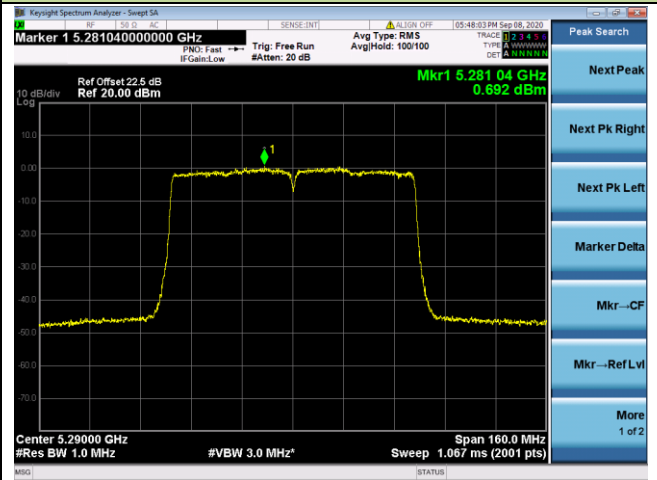

802.11ac-VHT80 Power Spectral Density - Ant 1 / Ant 0 + 1 + 2 + 3

Channel 42 (5210MHz)

Channel 58 (5290MHz)

Channel 106 (5530MHz)

Channel 122 (5610MHz)

Channel 138 (5690MHz)

Channel 155 (5775MHz)

802.11ac-VHT160 Power Spectral Density - Ant 1 / Ant 0 + 1 + 2+ 3