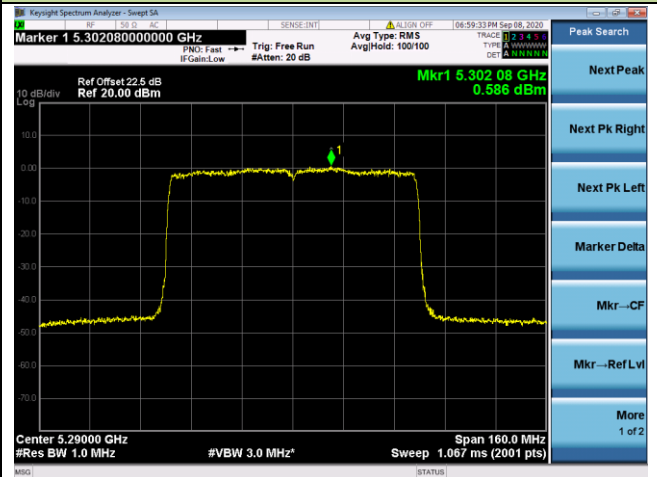

Channel 64 (5320MHz)

802.11ax-HE40 Power Spectral Density - Ant 1 / Ant 0 + 1 + 2+ 3

Channel 38 (5190MHz)

Channel 46 (5230MHz)

Channel 54 (5270MHz)

Channel 62 (5310MHz)

Channel 102 (5510MHz)

Channel 110 (5550MHz)

802.11ax-HE80 Power Spectral Density - Ant 1 / Ant 0 + 1 + 2+ 3

Channel 42 (5210MHz)

Channel 58 (5290MHz)

Channel 106 (5530MHz)

Channel 122 (5610MHz)

Channel 138 (5690MHz)

Channel 155 (5775MHz)

802.11ax-HE160 Power Spectral Density - Ant 1 / Ant 0 + 1 + 2+ 3