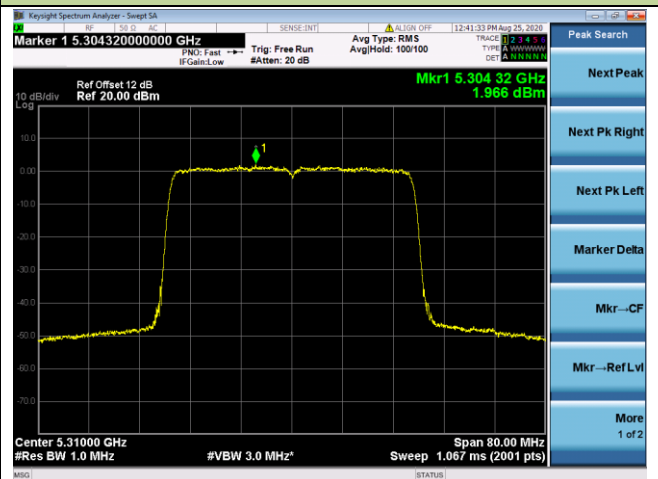

Channel 64 (5320MHz)

802.11ax-HE40 Power Spectral Density - Ant 1 / Ant 0 + 1 + 2+ 3

Channel 38 (5190MHz)

Channel 46 (5230MHz)

Channel 54 (5270MHz)

Channel 62 (5310MHz)

Channel 102 (5510MHz)

Channel 110 (5550MHz)

802.11ax-HE80 Power Spectral Density - Ant 1 / Ant 0 + 1 + 2+ 3

Channel 42 (5210MHz)

Channel 58 (5290MHz)

Channel 106 (5530MHz)

Channel 122 (5610MHz)

Channel 138 (5690MHz)

Channel 155 (5775MHz)

802.11ax-HE160 Power Spectral Density - Ant 1 / Ant 0 + 1 + 2+ 3