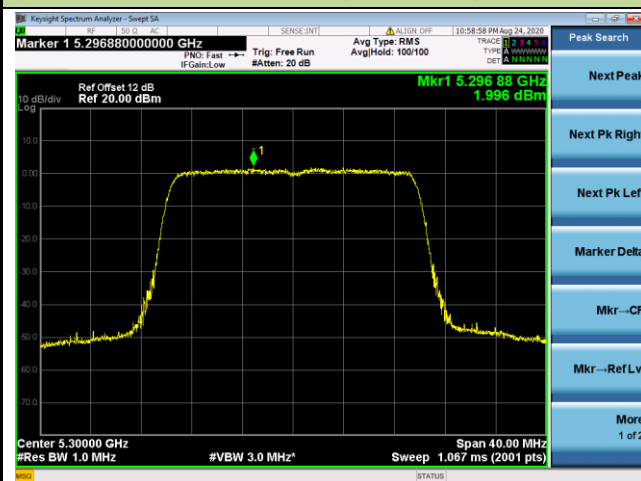

Channel 50 (5250MHz)

Channel 114 (5570MHz)

802.11ax-HE20 Power Spectral Density - Ant 1 / Ant 0 + 1 + 2+ 3

Channel 36 (5180MHz)

Channel 44 (5220MHz)

Channel 48 (5240MHz)

Channel 52 (5260MHz)

Channel 60 (5300MHz)