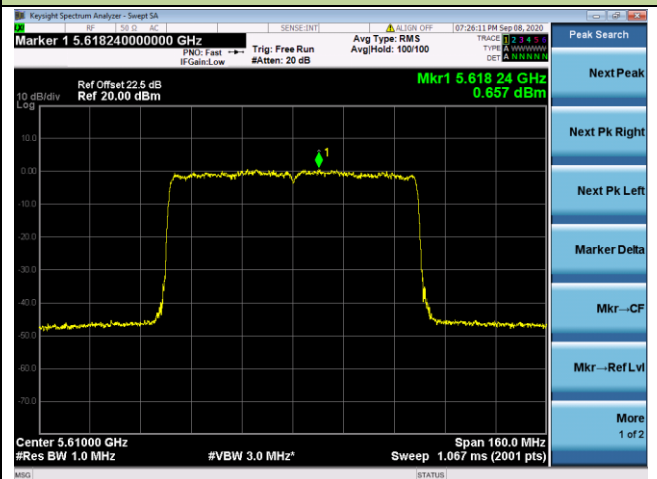

802.11ax-HE80 Power Spectral Density - Ant 1 / Ant 0 + 1 + 2+ 3

Channel 42 (5210MHz)

Channel 58 (5290MHz)

Channel 106 (5530MHz)

Channel 122 (5610MHz)

Channel 138 (5690MHz)

Channel 155 (5775MHz)

802.11ax-HE160 Power Spectral Density - Ant 1 / Ant 0 + 1 + 2+ 3