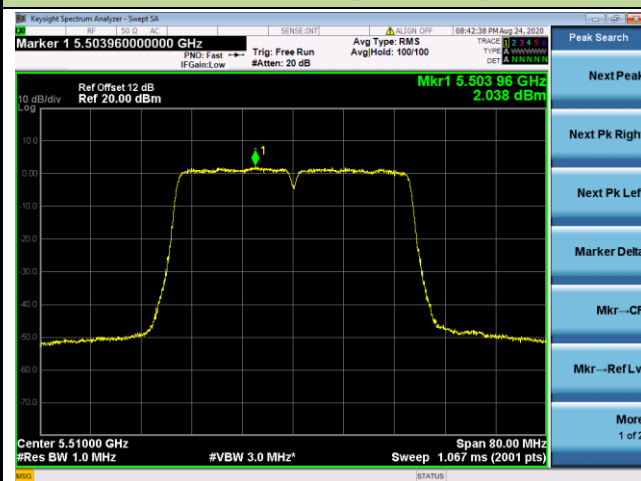

## 802.11ac-VHT40 Power Spectral Density - Ant 1 / Ant 0 + 1 + 2+ 3

Channel 38 (5190MHz)

Channel 46 (5230MHz)

Channel 54 (5270MHz)

Channel 62 (5310MHz)

Channel 102 (5510MHz)

Channel 110 (5550MHz)