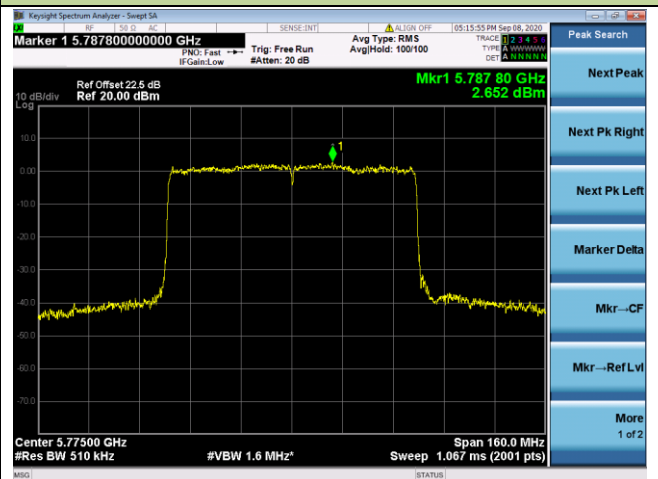

## 802.11ax-HE80 Power Spectral Density - Ant 0 / Ant 0 + 1 + 2+ 3

Channel 42 (5210MHz)

Channel 58 (5290MHz)

Channel 106 (5530MHz)

Channel 122 (5610MHz)

Channel 138 (5690MHz)

Channel 155 (5775MHz)

802.11ax-HE160 Power Spectral Density - Ant 0 / Ant 0 + 1 + 2+ 3

Channel 50 (5250MHz)

Channel 114 (5570MHz)