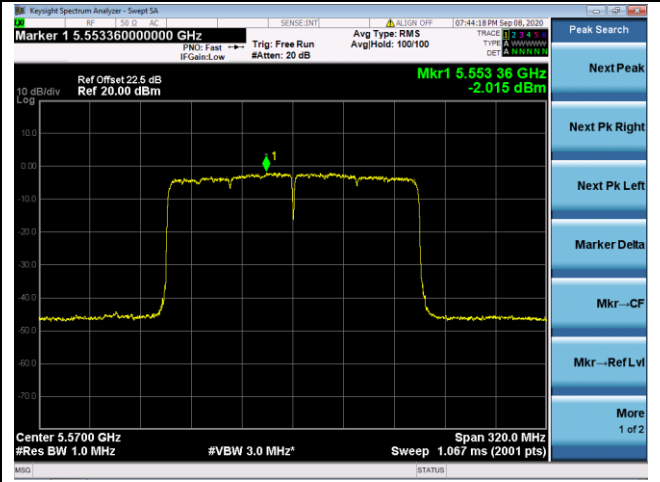

## 802.11ax-HE80 Power Spectral Density - Ant 0 / Ant 0 + 1 + 2+ 3

Channel 42 (5210MHz)

Channel 58 (5290MHz)

Channel 106 (5530MHz)

Channel 122 (5610MHz)

Channel 138 (5690MHz)

Channel 155 (5775MHz)

802.11ax-HE160 Power Spectral Density - Ant 0 / Ant 0 + 1 + 2+ 3

Channel 50 (5250MHz)

Channel 114 (5570MHz)