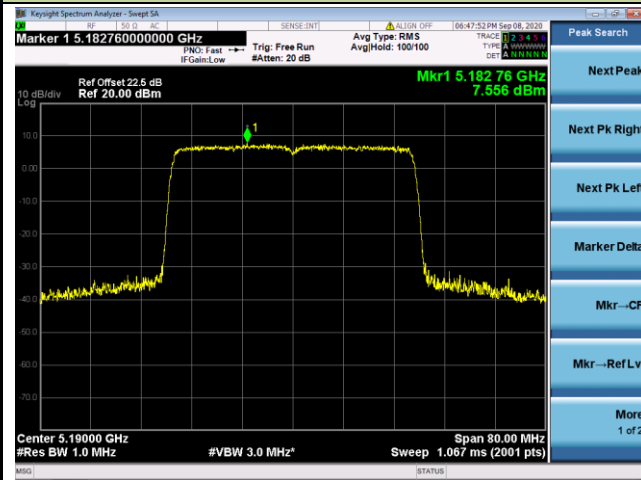

802.11ax-HE40 Power Spectral Density - Ant 0 / Ant 0 + 1 + 2+ 3

Channel 38 (5190MHz)