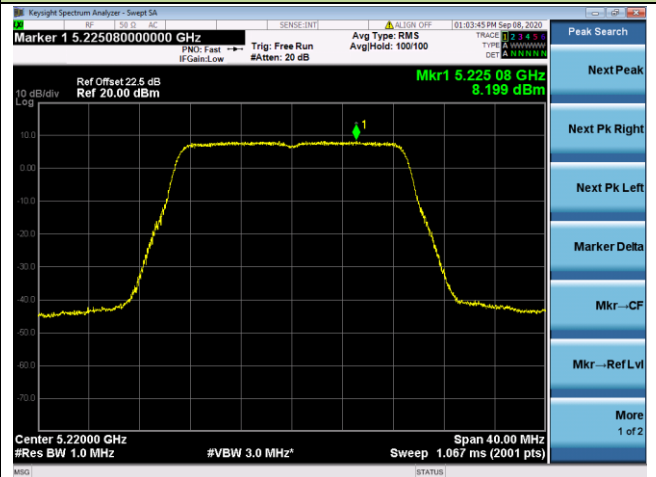

Channel 44 (5220MHz)