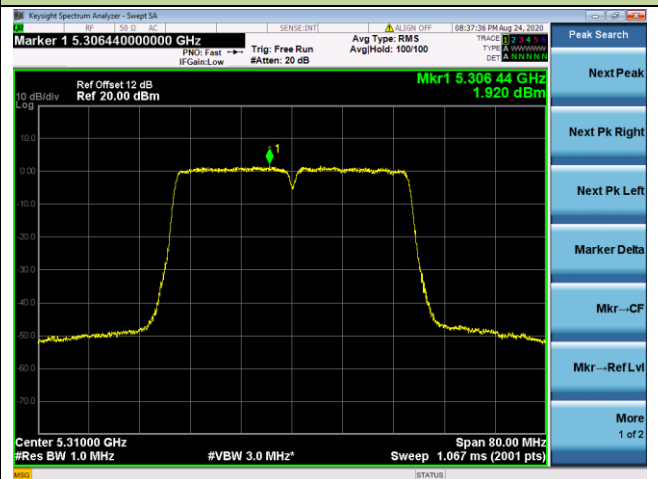

## 802.11ac-VHT40 Power Spectral Density - Ant 1 / Ant 0 + 1 + 2+ 3

Channel 38 (5190MHz)

Channel 46 (5230MHz)

Channel 54 (5270MHz)

Channel 62 (5310MHz)

Channel 102 (5510MHz)

Channel 110 (5550MHz)