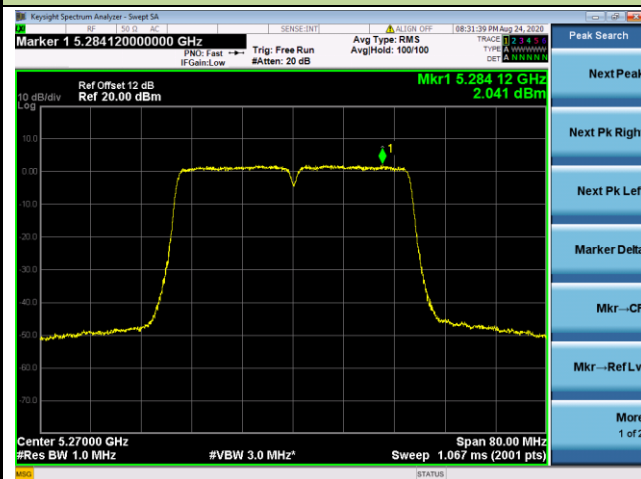

## 802.11ac-VHT40 Power Spectral Density - Ant 1 / Ant 0 + 1 + 2+ 3

Channel 38 (5190MHz)

Channel 46 (5230MHz)

Channel 54 (5270MHz)

Channel 62 (5310MHz)

Channel 102 (5510MHz)

Channel 110 (5550MHz)