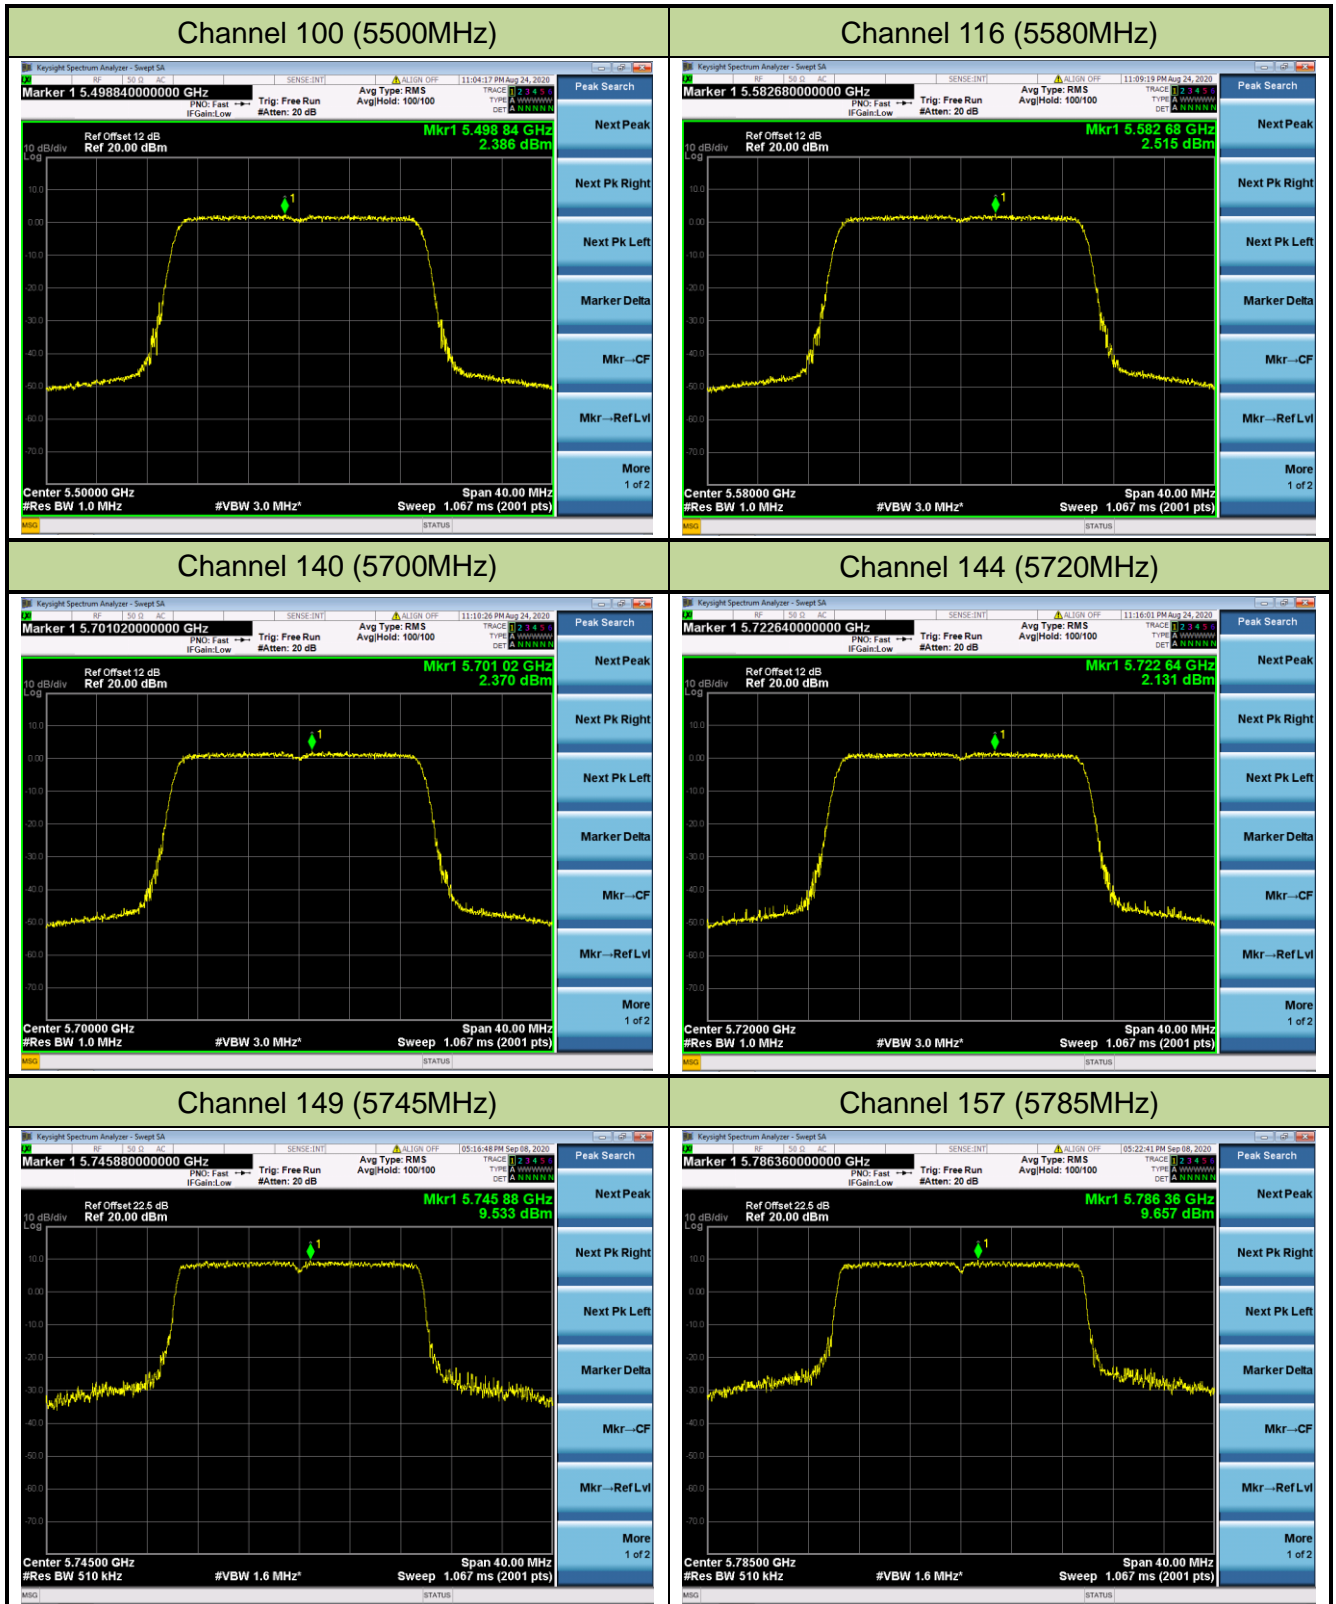

## 802.11ax-HE20 Power Spectral Density - Ant 0 / Ant 0 + 1 + 2+ 3

Channel 36 (5180MHz)

Channel 44 (5220MHz)

Channel 48 (5240MHz)

Channel 52 (5260MHz)

Channel 60 (5300MHz)

Channel 64 (5320MHz)

## 802.11ax-HE40 Power Spectral Density - Ant 0 / Ant 0 + 1 + 2+ 3

Channel 38 (5190MHz)

Channel 46 (5230MHz)

Channel 54 (5270MHz)

Channel 62 (5310MHz)

Channel 102 (5510MHz)

Channel 110 (5550MHz)

## 802.11ax-HE80 Power Spectral Density - Ant 0 / Ant 0 + 1 + 2+ 3

Channel 42 (5210MHz)

Channel 58 (5290MHz)

Channel 106 (5530MHz)

Channel 122 (5610MHz)

Channel 138 (5690MHz)

Channel 155 (5775MHz)

802.11ax-HE160 Power Spectral Density - Ant 0 / Ant 0 + 1 + 2+ 3