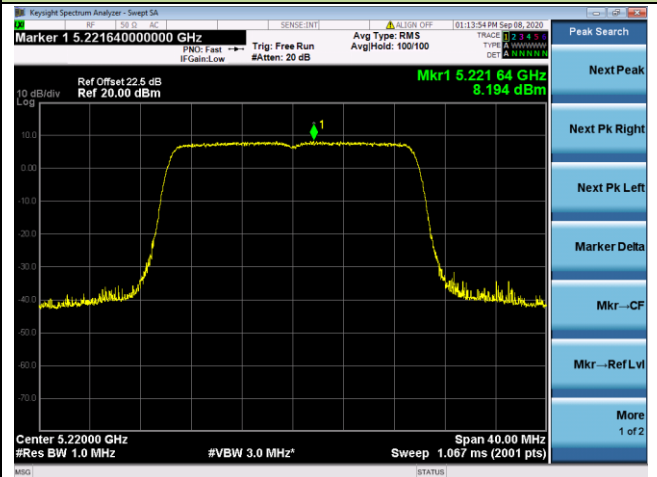

## 802.11ax-HE20 Power Spectral Density - Ant 0 / Ant 0 + 1 + 2+ 3

Channel 36 (5180MHz)

Channel 44 (5220MHz)

Channel 48 (5240MHz)

Channel 52 (5260MHz)

Channel 60 (5300MHz)

Channel 64 (5320MHz)