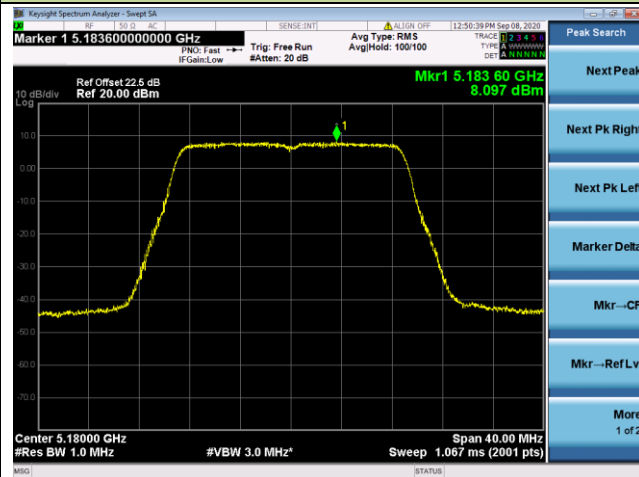

802.11ac-VHT20 Power Spectral Density - Ant 1 / Ant 0 + 1 + 2+ 3

Channel 36 (5180MHz)