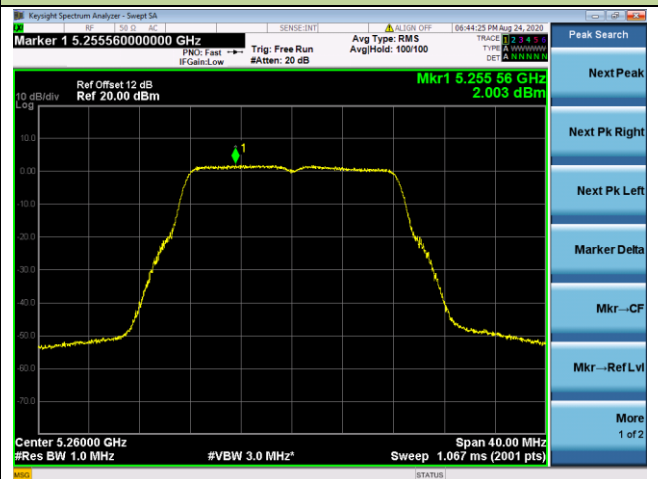

## 802.11a Power Spectral Density - Ant 1 / Ant 0 + 1 + 2+ 3

Channel 36 (5180MHz)

Channel 44 (5220MHz)

Channel 48 (5240MHz)

Channel 52 (5260MHz)

Channel 60 (5300MHz)

Channel 64 (5320MHz)

802.11ac-VHT20 Power Spectral Density - Ant 1 / Ant 0 + 1 + 2+ 3