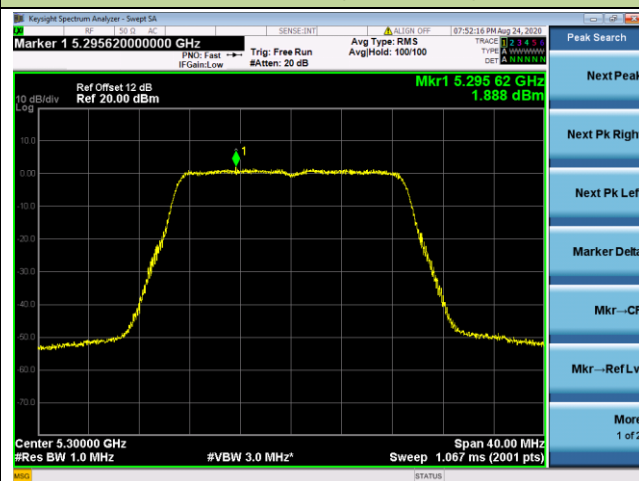

## 802.11a Power Spectral Density - Ant 1 / Ant 0 + 1 + 2+ 3

Channel 36 (5180MHz)

Channel 44 (5220MHz)

Channel 48 (5240MHz)

Channel 52 (5260MHz)

Channel 60 (5300MHz)

Channel 64 (5320MHz)

802.11ac-VHT20 Power Spectral Density - Ant 1 / Ant 0 + 1 + 2+ 3

Channel 36 (5180MHz)

Channel 44 (5220MHz)

Channel 48 (5240MHz)

Channel 52 (5260MHz)

Channel 60 (5300MHz)

Channel 64 (5320MHz)