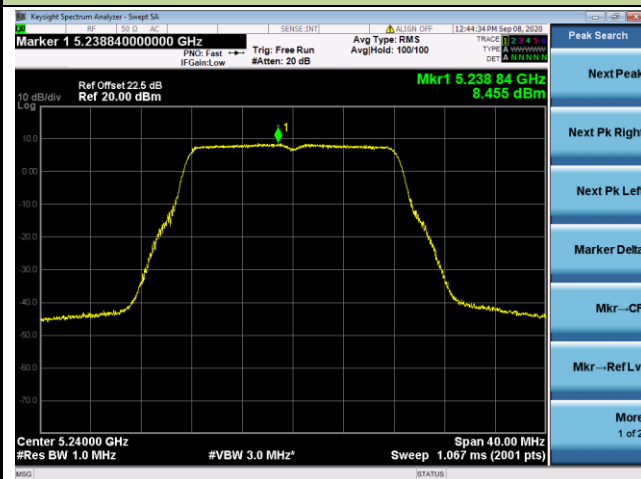

## 802.11a Power Spectral Density - Ant 1 / Ant 0 + 1 + 2+ 3

Channel 36 (5180MHz)

Channel 44 (5220MHz)

Channel 48 (5240MHz)

Channel 52 (5260MHz)

Channel 60 (5300MHz)

Channel 64 (5320MHz)

802.11ac-VHT20 Power Spectral Density - Ant 1 / Ant 0 + 1 + 2+ 3