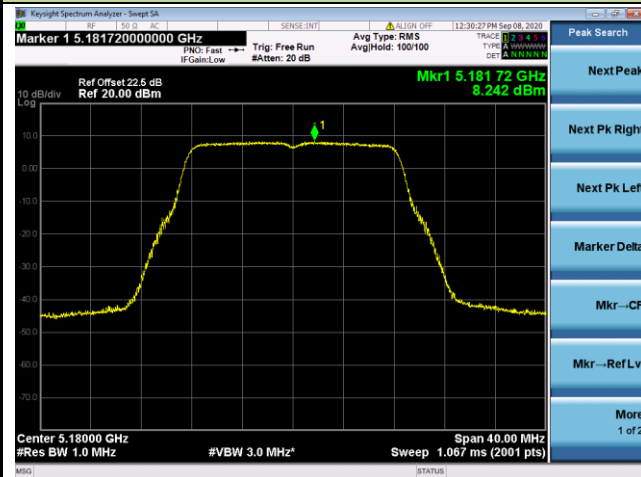

Channel 50 (5250MHz)

Channel 114 (5570MHz)

## 802.11a Power Spectral Density - Ant 1 / Ant 0 + 1 + 2+ 3

Channel 36 (5180MHz)

Channel 44 (5220MHz)

Channel 48 (5240MHz)

Channel 52 (5260MHz)

Channel 60 (5300MHz)

Channel 64 (5320MHz)

802.11ac-VHT20 Power Spectral Density - Ant 1 / Ant 0 + 1 + 2+ 3