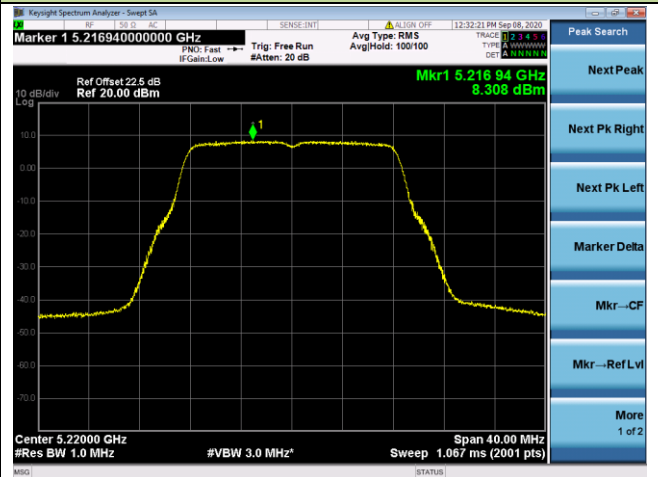

Channel 50 (5250MHz)

Channel 114 (5570MHz)

## 802.11a Power Spectral Density - Ant 1 / Ant 0 + 1 + 2+ 3

Channel 36 (5180MHz)

Channel 44 (5220MHz)

Channel 48 (5240MHz)

Channel 52 (5260MHz)

Channel 60 (5300MHz)

Channel 64 (5320MHz)

802.11ac-VHT20 Power Spectral Density - Ant 1 / Ant 0 + 1 + 2+ 3