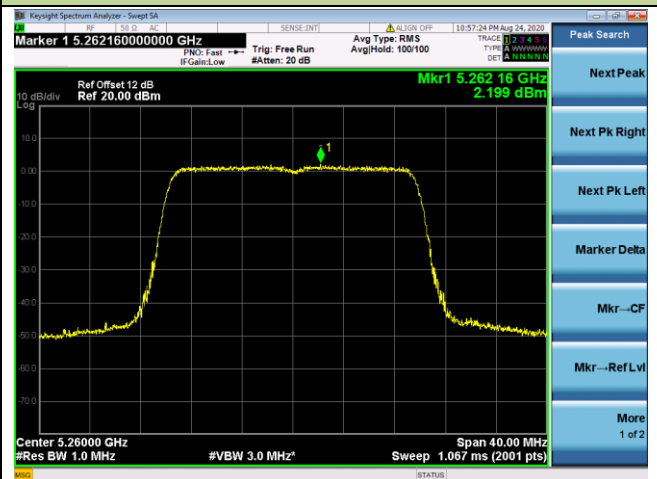

## 802.11ax-HE20 Power Spectral Density - Ant 0 / Ant 0 + 1 + 2+ 3

Channel 36 (5180MHz)

Channel 44 (5220MHz)

Channel 48 (5240MHz)

Channel 52 (5260MHz)

Channel 60 (5300MHz)

Channel 64 (5320MHz)