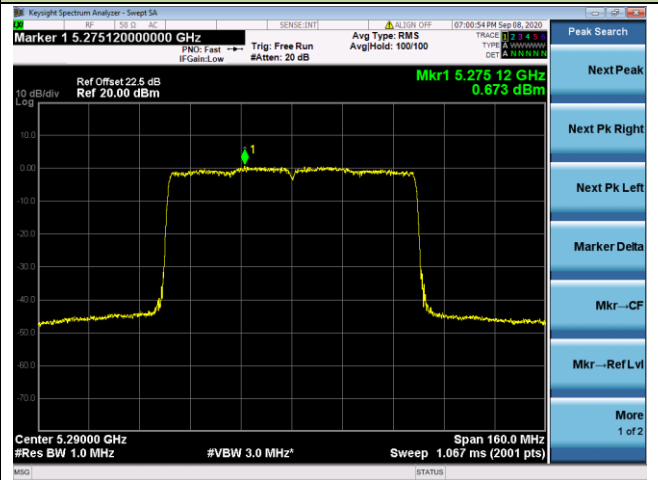

## 802.11ax-HE40 Power Spectral Density - Ant 0 / Ant 0 + 1 + 2+ 3

Channel 38 (5190MHz)

Channel 46 (5230MHz)

Channel 54 (5270MHz)

Channel 62 (5310MHz)

Channel 102 (5510MHz)

Channel 110 (5550MHz)

## 802.11ax-HE80 Power Spectral Density - Ant 0 / Ant 0 + 1 + 2+ 3

Channel 42 (5210MHz)

Channel 58 (5290MHz)

Channel 106 (5530MHz)

Channel 122 (5610MHz)

Channel 138 (5690MHz)

Channel 155 (5775MHz)

802.11ax-HE160 Power Spectral Density - Ant 0 / Ant 0 + 1 + 2+ 3