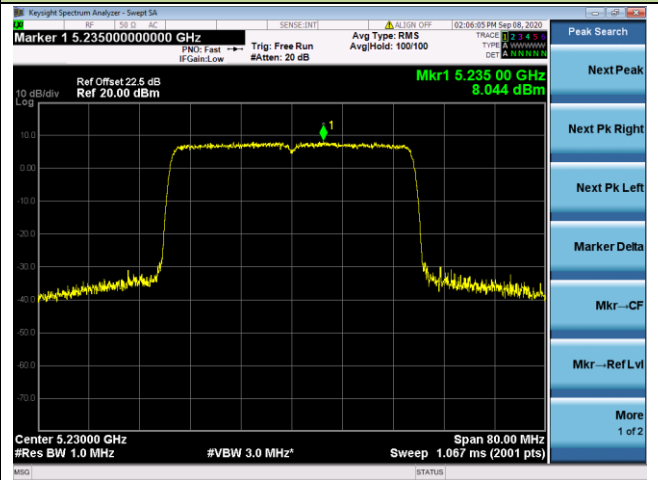

Channel 46 (5230MHz)