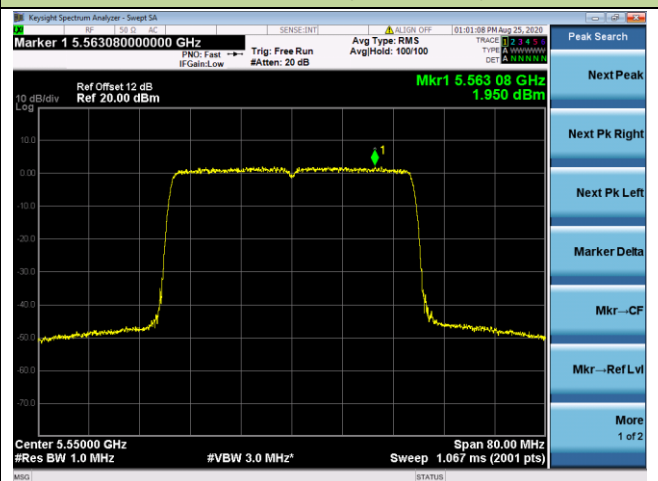

## 802.11ax-HE40 Power Spectral Density - Ant 0 / Ant 0 + 1 + 2+ 3

Channel 38 (5190MHz)

Channel 46 (5230MHz)

Channel 54 (5270MHz)

Channel 62 (5310MHz)

Channel 102 (5510MHz)

Channel 110 (5550MHz)

## 802.11ax-HE80 Power Spectral Density - Ant 0 / Ant 0 + 1 + 2+ 3

Channel 42 (5210MHz)

Channel 58 (5290MHz)

Channel 106 (5530MHz)

Channel 122 (5610MHz)

Channel 138 (5690MHz)

Channel 155 (5775MHz)

802.11ax-HE160 Power Spectral Density - Ant 0 / Ant 0 + 1 + 2+ 3