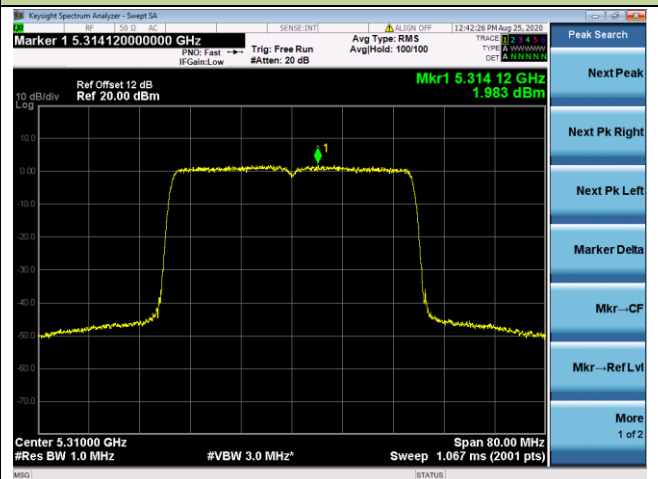

## 802.11ax-HE40 Power Spectral Density - Ant 0 / Ant 0 + 1 + 2+ 3

Channel 38 (5190MHz)

Channel 46 (5230MHz)

Channel 54 (5270MHz)

Channel 62 (5310MHz)

Channel 102 (5510MHz)

Channel 110 (5550MHz)

## 802.11ax-HE80 Power Spectral Density - Ant 0 / Ant 0 + 1 + 2+ 3

Channel 42 (5210MHz)

Channel 58 (5290MHz)

Channel 106 (5530MHz)

Channel 122 (5610MHz)

Channel 138 (5690MHz)

Channel 155 (5775MHz)

802.11ax-HE160 Power Spectral Density - Ant 0 / Ant 0 + 1 + 2+ 3