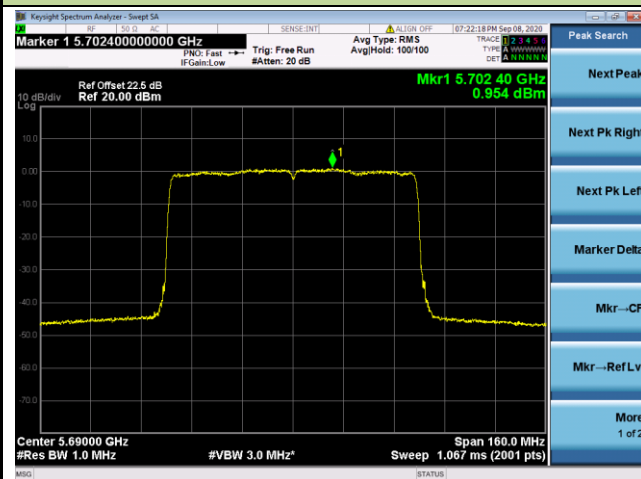

## 802.11ax-HE80 Power Spectral Density - Ant 0 / Ant 0 + 1 + 2+ 3

Channel 42 (5210MHz)

Channel 58 (5290MHz)

Channel 106 (5530MHz)

Channel 122 (5610MHz)

Channel 138 (5690MHz)

Channel 155 (5775MHz)

802.11ax-HE160 Power Spectral Density - Ant 0 / Ant 0 + 1 + 2+ 3

Channel 50 (5250MHz)

Channel 114 (5570MHz)