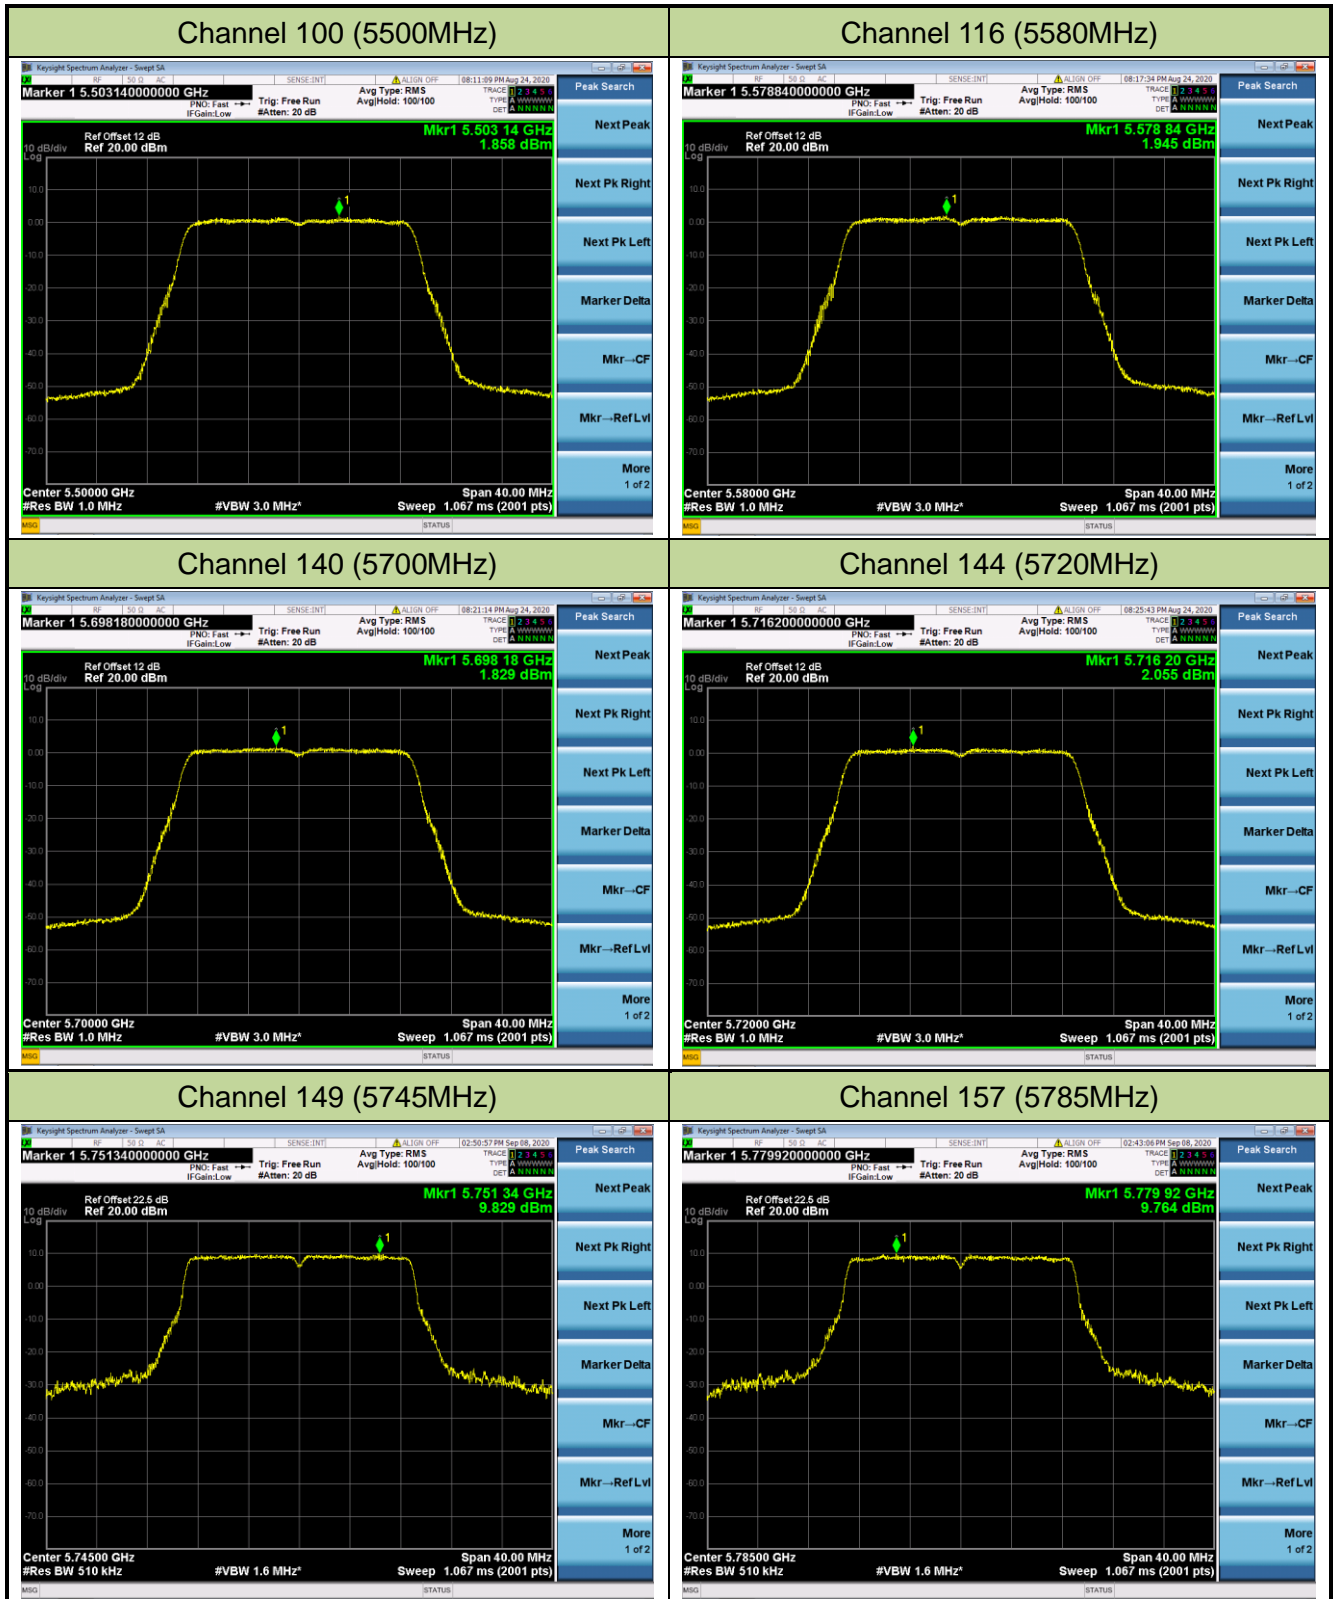

## 802.11ax-HE20 Power Spectral Density - Ant 0 / Ant 0 + 1 + 2+ 3

Channel 36 (5180MHz)

Channel 44 (5220MHz)

Channel 48 (5240MHz)

Channel 52 (5260MHz)

Channel 60 (5300MHz)

Channel 64 (5320MHz)

## 802.11a Power Spectral Density - Ant 1 / Ant 0 + 1 + 2+ 3

Channel 36 (5180MHz)

Channel 44 (5220MHz)

Channel 48 (5240MHz)

Channel 52 (5260MHz)

Channel 60 (5300MHz)

Channel 64 (5320MHz)

802.11ac-VHT20 Power Spectral Density - Ant 1 / Ant 0 + 1 + 2+ 3

Channel 36 (5180MHz)

Channel 44 (5220MHz)

Channel 48 (5240MHz)

Channel 52 (5260MHz)

Channel 60 (5300MHz)

Channel 64 (5320MHz)

## 802.11ac-VHT40 Power Spectral Density - Ant 1 / Ant 0 + 1 + 2+ 3

Channel 38 (5190MHz)

Channel 46 (5230MHz)

Channel 54 (5270MHz)

Channel 62 (5310MHz)

Channel 102 (5510MHz)

Channel 110 (5550MHz)