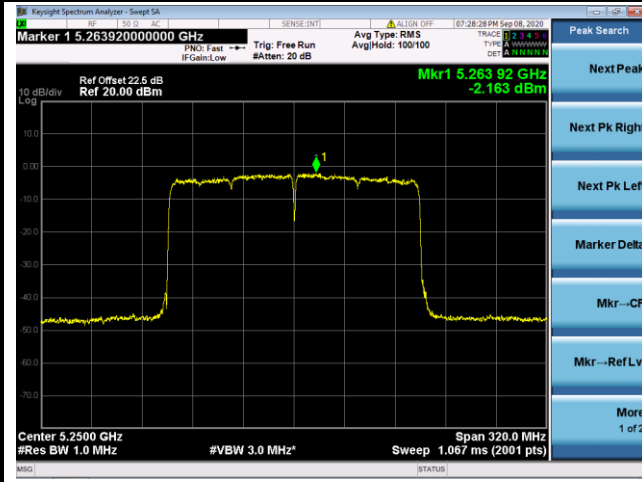

## 802.11ax-HE80 Power Spectral Density - Ant 0 / Ant 0 + 1 + 2+ 3

Channel 42 (5210MHz)

Channel 58 (5290MHz)

Channel 106 (5530MHz)

Channel 122 (5610MHz)

Channel 138 (5690MHz)

Channel 155 (5775MHz)

802.11ax-HE160 Power Spectral Density - Ant 0 / Ant 0 + 1 + 2+ 3

Channel 50 (5250MHz)

Channel 114 (5570MHz)