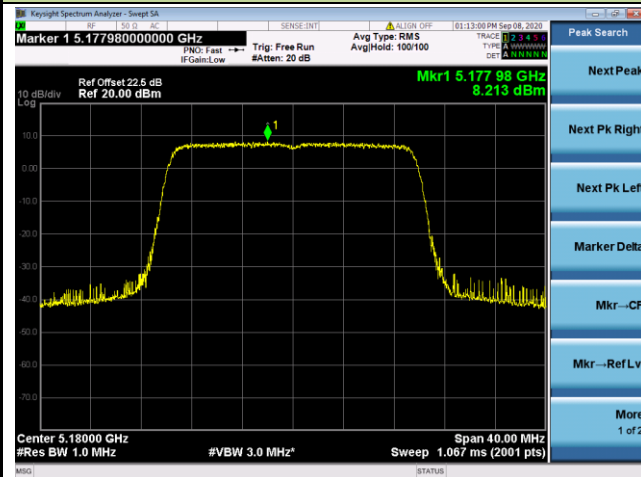

## 802.11ax-HE20 Power Spectral Density - Ant 0 / Ant 0 + 1 + 2+ 3

Channel 36 (5180MHz)

Channel 44 (5220MHz)

Channel 48 (5240MHz)

Channel 52 (5260MHz)

Channel 60 (5300MHz)

Channel 64 (5320MHz)