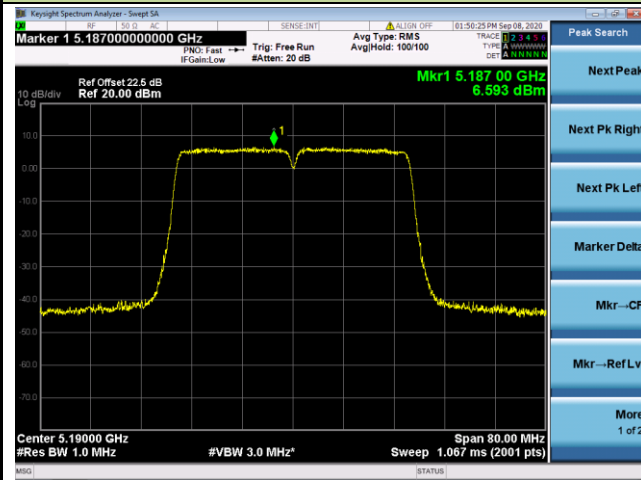

802.11ac-VHT40 Power Spectral Density - Ant 1 / Ant 0 + 1 + 2+ 3

Channel 38 (5190MHz)