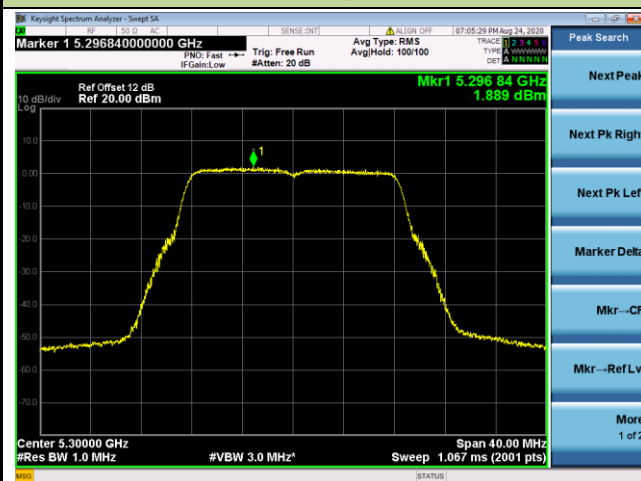

## 802.11a Power Spectral Density - Ant 1 / Ant 0 + 1 + 2+ 3

Channel 36 (5180MHz)

Channel 44 (5220MHz)

Channel 48 (5240MHz)

Channel 52 (5260MHz)

Channel 60 (5300MHz)

Channel 64 (5320MHz)

802.11ac-VHT20 Power Spectral Density - Ant 1 / Ant 0 + 1 + 2+ 3