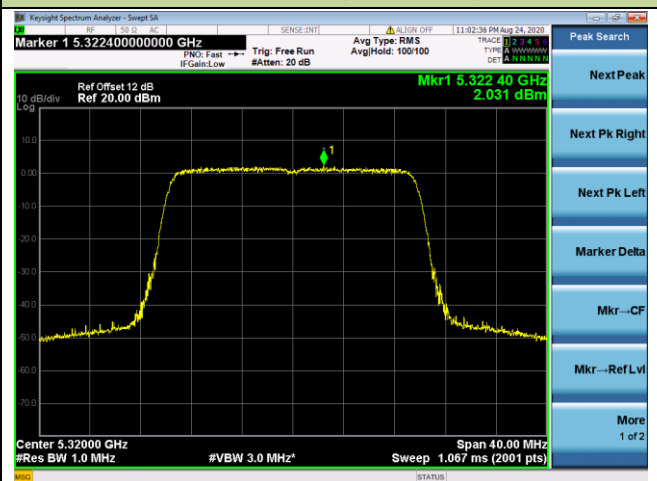

## 802.11ax-HE20 Power Spectral Density - Ant 0 / Ant 0 + 1 + 2+ 3

Channel 36 (5180MHz)

Channel 44 (5220MHz)

Channel 48 (5240MHz)

Channel 52 (5260MHz)

Channel 60 (5300MHz)

Channel 64 (5320MHz)