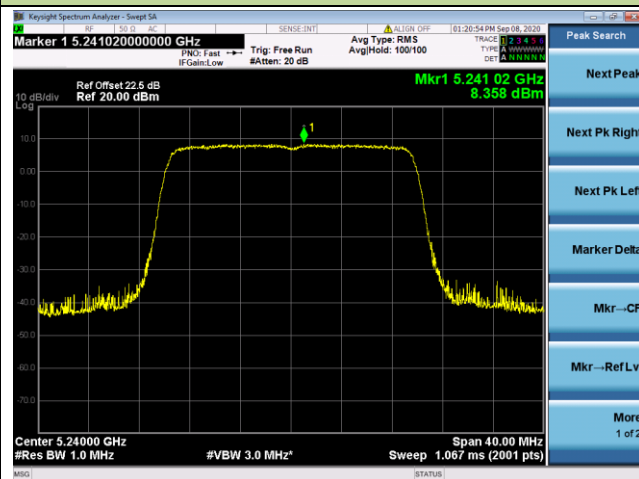

Channel 48 (5240MHz)