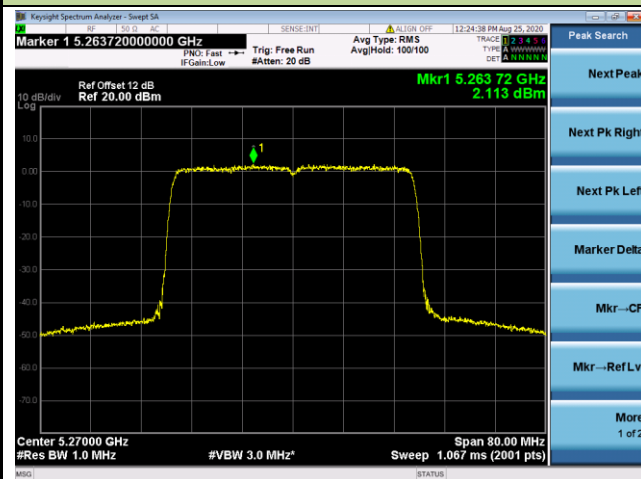

## 802.11ax-HE40 Power Spectral Density - Ant 0 / Ant 0 + 1 + 2+ 3

Channel 38 (5190MHz)

Channel 46 (5230MHz)

Channel 54 (5270MHz)

Channel 62 (5310MHz)

Channel 102 (5510MHz)

Channel 110 (5550MHz)

## 802.11ax-HE80 Power Spectral Density - Ant 0 / Ant 0 + 1 + 2+ 3

Channel 42 (5210MHz)

Channel 58 (5290MHz)

Channel 106 (5530MHz)

Channel 122 (5610MHz)

Channel 138 (5690MHz)

Channel 155 (5775MHz)

802.11ax-HE160 Power Spectral Density - Ant 0 / Ant 0 + 1 + 2+ 3