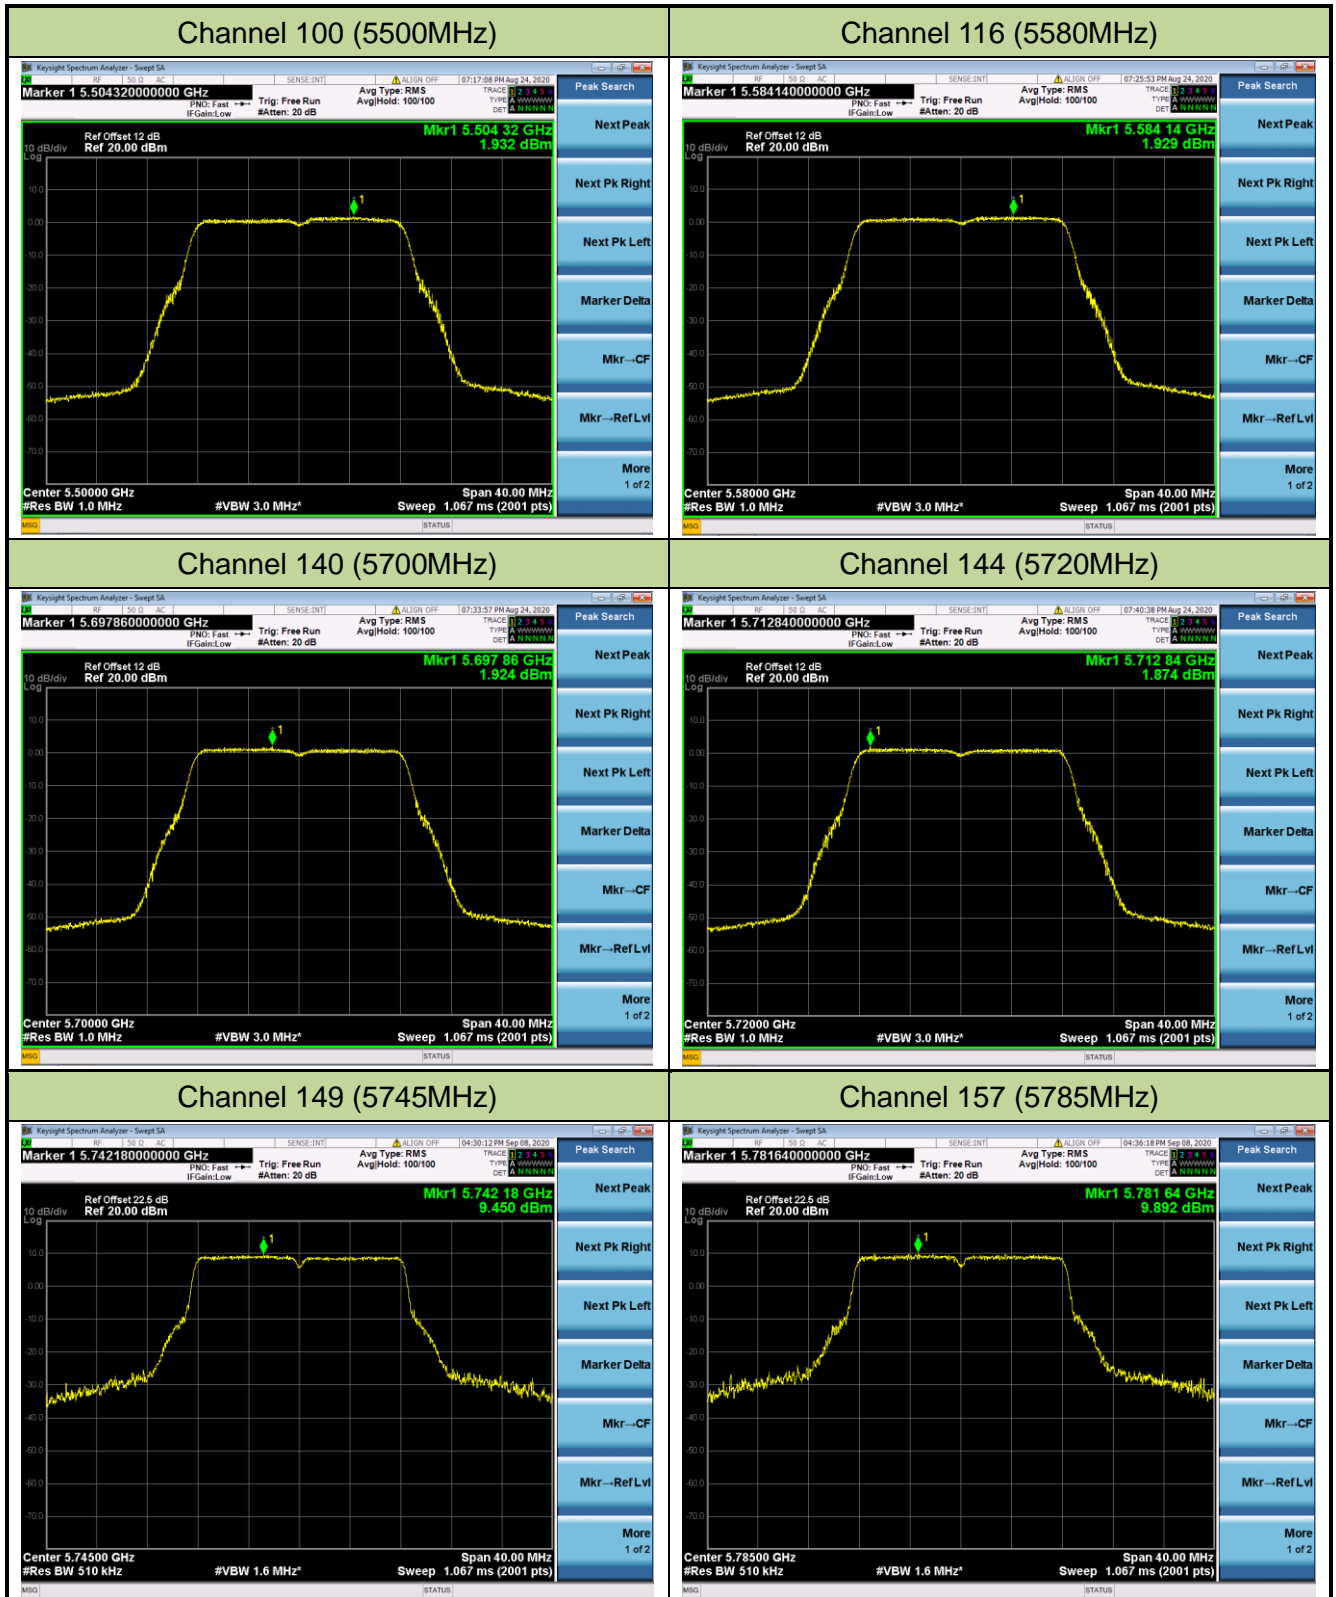

Channel 50 (5250MHz)

Channel 114 (5570MHz)

## 802.11a Power Spectral Density - Ant 1 / Ant 0 + 1 + 2+ 3

Channel 36 (5180MHz)

Channel 44 (5220MHz)

Channel 48 (5240MHz)

Channel 52 (5260MHz)

Channel 60 (5300MHz)

Channel 64 (5320MHz)

802.11ac-VHT20 Power Spectral Density - Ant 1 / Ant 0 + 1 + 2+ 3

Channel 36 (5180MHz)

Channel 44 (5220MHz)

Channel 48 (5240MHz)

Channel 52 (5260MHz)

Channel 60 (5300MHz)

Channel 64 (5320MHz)

## 802.11ac-VHT40 Power Spectral Density - Ant 1 / Ant 0 + 1 + 2+ 3

Channel 38 (5190MHz)

Channel 46 (5230MHz)

Channel 54 (5270MHz)

Channel 62 (5310MHz)

Channel 102 (5510MHz)

Channel 110 (5550MHz)