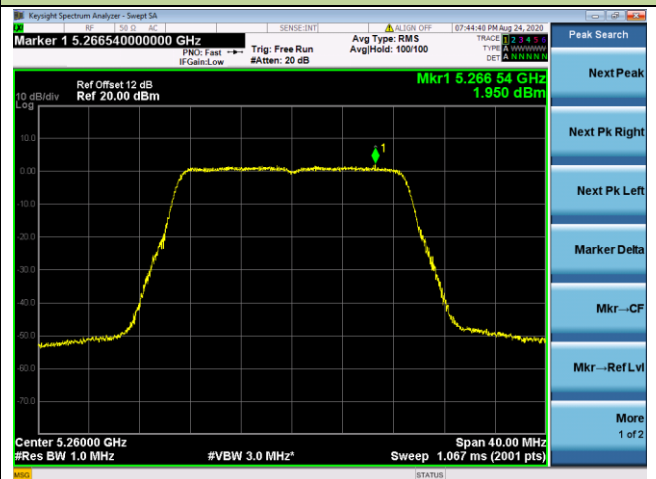

## 802.11a Power Spectral Density - Ant 1 / Ant 0 + 1 + 2+ 3

Channel 36 (5180MHz)

Channel 44 (5220MHz)

Channel 48 (5240MHz)

Channel 52 (5260MHz)

Channel 60 (5300MHz)

Channel 64 (5320MHz)

802.11ac-VHT20 Power Spectral Density - Ant 1 / Ant 0 + 1 + 2+ 3

Channel 36 (5180MHz)

Channel 44 (5220MHz)

Channel 48 (5240MHz)

Channel 52 (5260MHz)

Channel 60 (5300MHz)

Channel 64 (5320MHz)