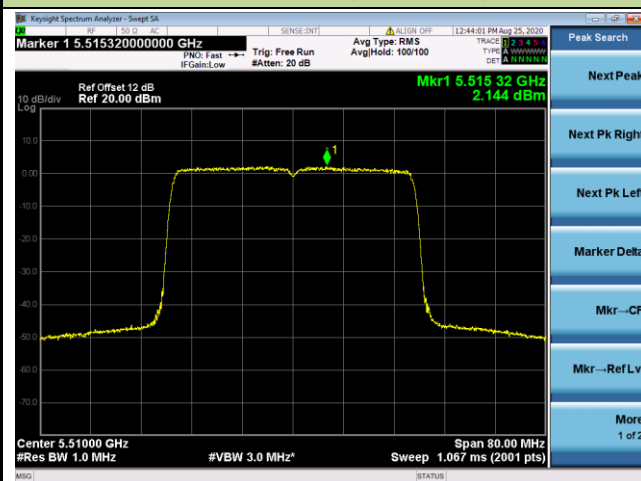

## 802.11ax-HE40 Power Spectral Density - Ant 0 / Ant 0 + 1 + 2+ 3

Channel 38 (5190MHz)

Channel 46 (5230MHz)

Channel 54 (5270MHz)

Channel 62 (5310MHz)

Channel 102 (5510MHz)

Channel 110 (5550MHz)

## 802.11ax-HE80 Power Spectral Density - Ant 0 / Ant 0 + 1 + 2+ 3

Channel 42 (5210MHz)

Channel 58 (5290MHz)

Channel 106 (5530MHz)

Channel 122 (5610MHz)

Channel 138 (5690MHz)

Channel 155 (5775MHz)

802.11ax-HE160 Power Spectral Density - Ant 0 / Ant 0 + 1 + 2+ 3