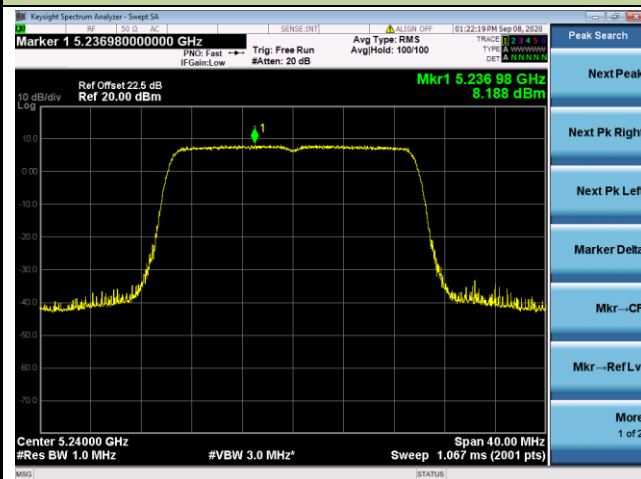

## 802.11ax-HE20 Power Spectral Density - Ant 0 / Ant 0 + 1 + 2+ 3

Channel 36 (5180MHz)

Channel 44 (5220MHz)

Channel 48 (5240MHz)

Channel 52 (5260MHz)

Channel 60 (5300MHz)

Channel 64 (5320MHz)