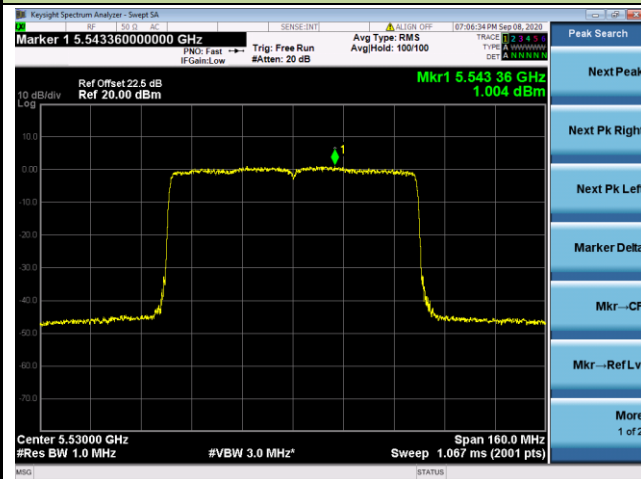

## 802.11ax-HE80 Power Spectral Density - Ant 0 / Ant 0 + 1 + 2+ 3

Channel 42 (5210MHz)

Channel 58 (5290MHz)

Channel 106 (5530MHz)

Channel 122 (5610MHz)

Channel 138 (5690MHz)

Channel 155 (5775MHz)

802.11ax-HE160 Power Spectral Density - Ant 0 / Ant 0 + 1 + 2+ 3

Channel 50 (5250MHz)

Channel 114 (5570MHz)