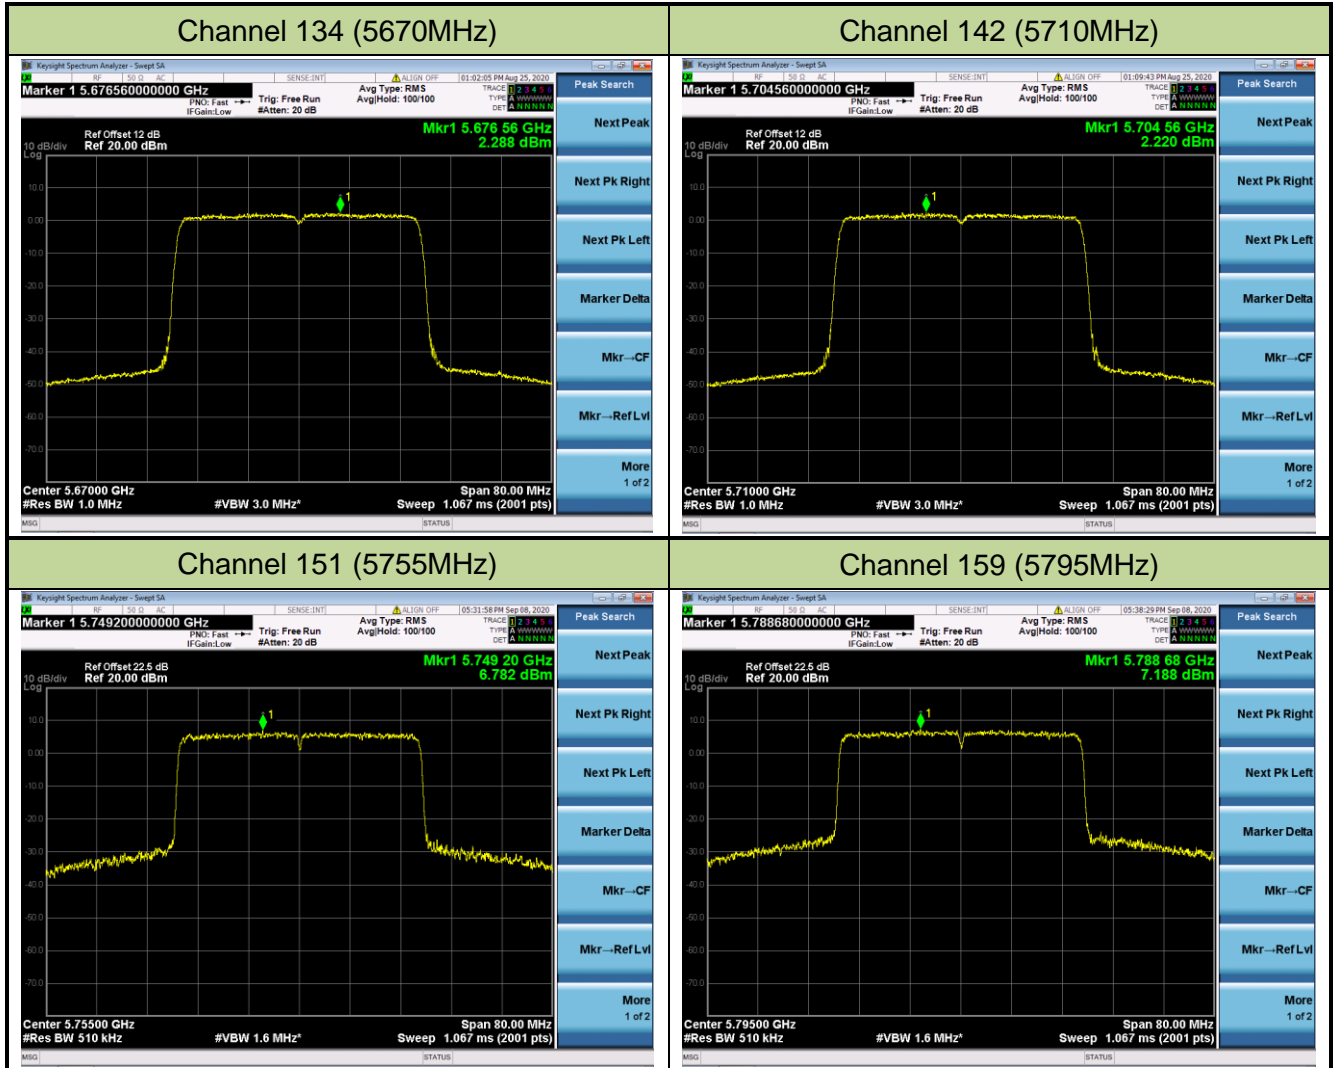

## 802.11ax-HE20 Power Spectral Density - Ant 0 / Ant 0 + 1 + 2+ 3

Channel 36 (5180MHz)

Channel 44 (5220MHz)

Channel 48 (5240MHz)

Channel 52 (5260MHz)

Channel 60 (5300MHz)

Channel 64 (5320MHz)

## 802.11ax-HE40 Power Spectral Density - Ant 0 / Ant 0 + 1 + 2+ 3

Channel 38 (5190MHz)

Channel 46 (5230MHz)

Channel 54 (5270MHz)

Channel 62 (5310MHz)

Channel 102 (5510MHz)

Channel 110 (5550MHz)

## 802.11ax-HE80 Power Spectral Density - Ant 0 / Ant 0 + 1 + 2+ 3

Channel 42 (5210MHz)

Channel 58 (5290MHz)

Channel 106 (5530MHz)

Channel 122 (5610MHz)

Channel 138 (5690MHz)

Channel 155 (5775MHz)

802.11ax-HE160 Power Spectral Density - Ant 0 / Ant 0 + 1 + 2+ 3

Channel 50 (5250MHz)

Channel 114 (5570MHz)