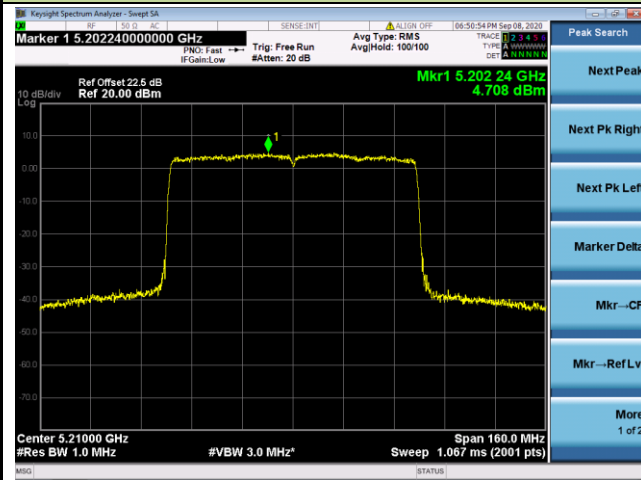

## 802.11ax-HE40 Power Spectral Density - Ant 0 / Ant 0 + 1 + 2+ 3

Channel 38 (5190MHz)

Channel 46 (5230MHz)

Channel 54 (5270MHz)

Channel 62 (5310MHz)

Channel 102 (5510MHz)

Channel 110 (5550MHz)

## 802.11ax-HE80 Power Spectral Density - Ant 0 / Ant 0 + 1 + 2+ 3

Channel 42 (5210MHz)

Channel 58 (5290MHz)

Channel 106 (5530MHz)

Channel 122 (5610MHz)

Channel 138 (5690MHz)

Channel 155 (5775MHz)

802.11ax-HE160 Power Spectral Density - Ant 0 / Ant 0 + 1 + 2+ 3