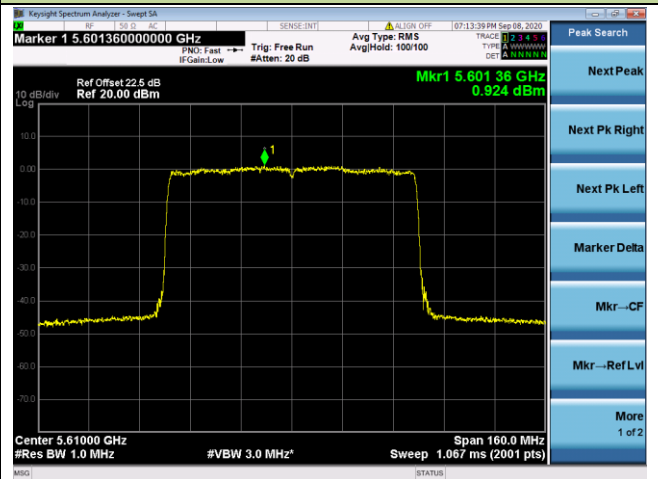

## 802.11ax-HE80 Power Spectral Density - Ant 0 / Ant 0 + 1 + 2+ 3

Channel 42 (5210MHz)

Channel 58 (5290MHz)

Channel 106 (5530MHz)

Channel 122 (5610MHz)

Channel 138 (5690MHz)

Channel 155 (5775MHz)

802.11ax-HE160 Power Spectral Density - Ant 0 / Ant 0 + 1 + 2+ 3

Channel 50 (5250MHz)

Channel 114 (5570MHz)