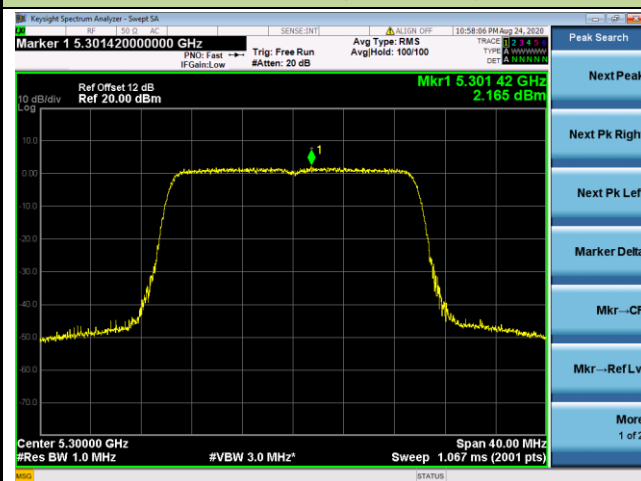

## 802.11ax-HE20 Power Spectral Density - Ant 0 / Ant 0 + 1 + 2+ 3

Channel 36 (5180MHz)

Channel 44 (5220MHz)

Channel 48 (5240MHz)

Channel 52 (5260MHz)

Channel 60 (5300MHz)

Channel 64 (5320MHz)