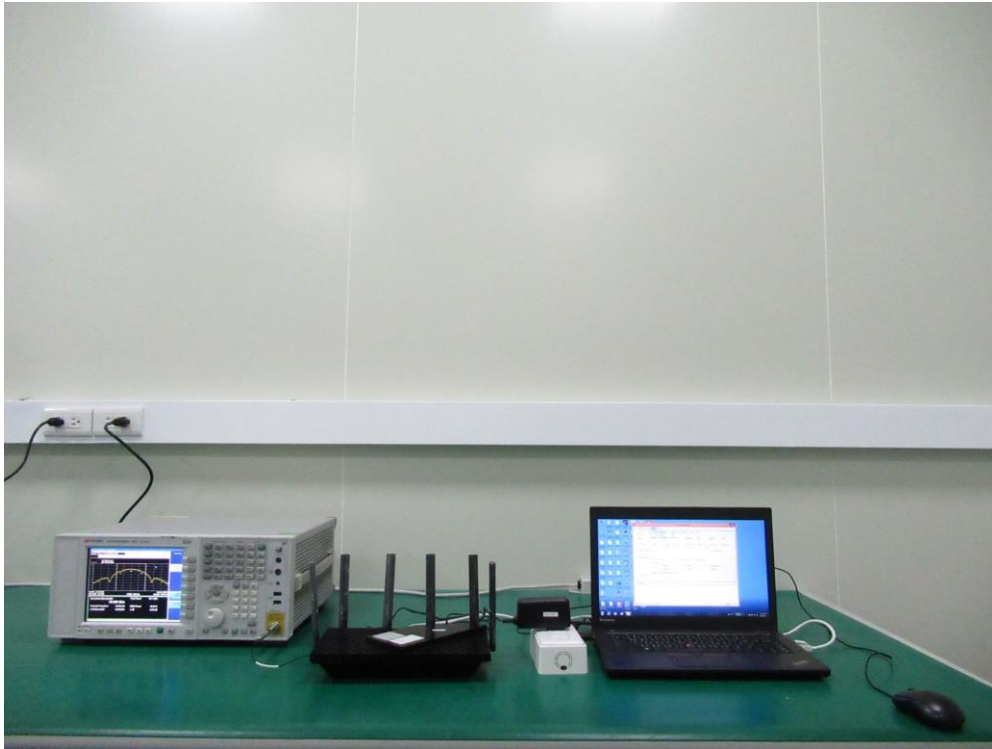

Test Setup Photo

Description: Front View of Conducted Emission Test Setup for Power Port

Description: Back View of Conducted Emission Test Setup for Power Port

Description: Radiated Spurious Emission Test Setup for Below 1GHz

Description: Radiated Spurious Emission Test Setup for Above 1GHz

Description: Conducted Test Setup

Description: DFS Test Setup