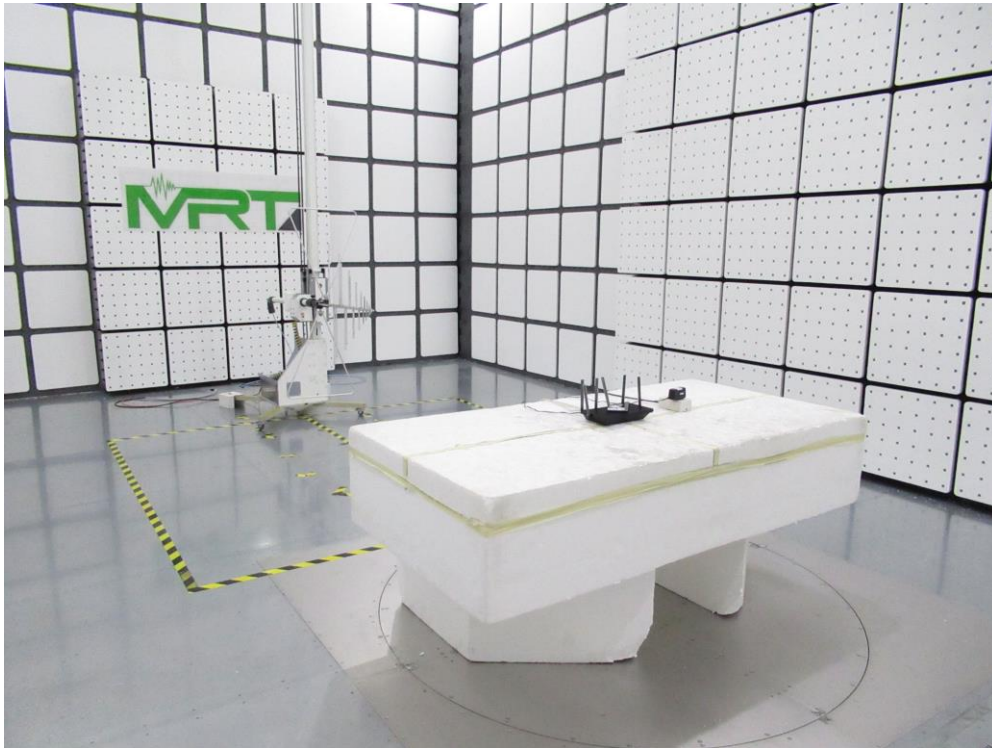

Test Setup Photo

Description: Front View of Conducted Emission Test Setup for Power Port

Description: Back View of Conducted Emission Test Setup for Power Port

Description: Radiated Spurious Emission Test Setup for Below 1GHz

Description: Radiated Spurious Emission Test Setup for Above 1GHz

Description: Conducted Test Setup

Description: DFS Test Setup