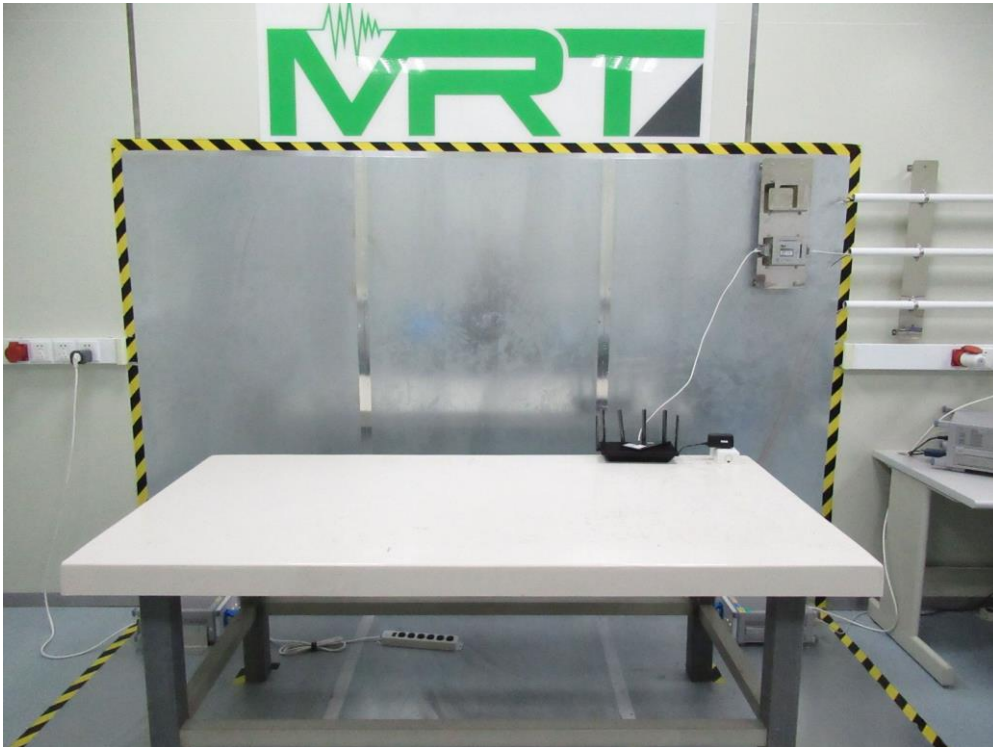

Test Setup Photo

Description: Front View of Conducted Emission Test Setup for Power Port

Description: Back View of Conducted Emission Test Setup for Power Port

Description: Radiated Spurious Emission Test Setup for Below 1GHz

Description: Radiated Spurious Emission Test Setup for Above 1GHz

Description: Conducted Test Setup

Description: DFS Test Setup