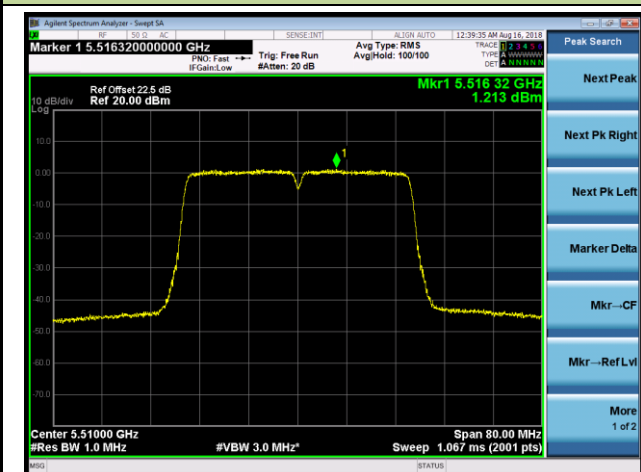

Channel 38 (5190MHz)

Channel 46 (5230MHz)

Channel 54 (5270MHz)

Channel 62 (5310MHz)

Channel 102 (5510MHz)

Channel 118 (5590MHz)

802.11ac-VHT80 Power Spectral Density - Ant 1 / Ant 0 + 1 + 2 + 3 (Beam-Forming Mode)

Channel 42 (5210MHz)

Channel 58 (5290MHz)

Channel 106 (5530MHz)

Channel 122 (5610MHz)

Channel 138 (5690MHz)

Channel 155 (5775MHz)

802.11ac-VHT160 Power Spectral Density - Ant 1 / Ant 0 + 1 + 2 + 3 (Beam-Forming Mode)