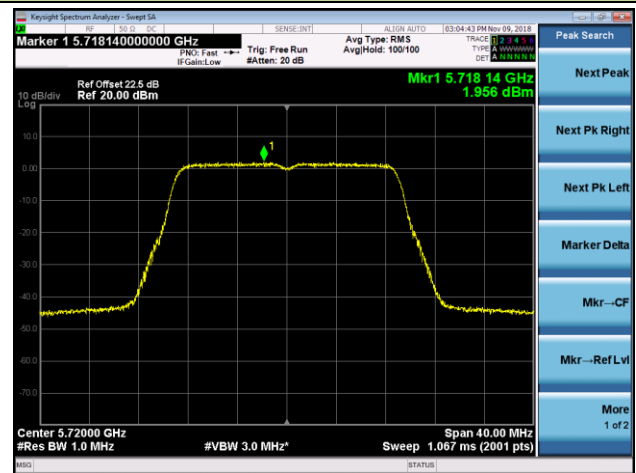

Channel 100 (5500MHz)

Channel 120 (5600MHz)

Channel 140 (5700MHz)

Channel 144 (5720MHz)

Channel 149 (5745MHz)

Channel 157 (5785MHz)

802.11ac-VHT40 Power Spectral Density - Ant 1 / Ant 0 + 1 + 2 + 3 (Beam-Forming Mode)

Channel 38 (5190MHz)

Channel 46 (5230MHz)

Channel 54 (5270MHz)

Channel 62 (5310MHz)

Channel 102 (5510MHz)

Channel 118 (5590MHz)

802.11ac-VHT80 Power Spectral Density - Ant 1 / Ant 0 + 1 + 2 + 3 (Beam-Forming Mode)