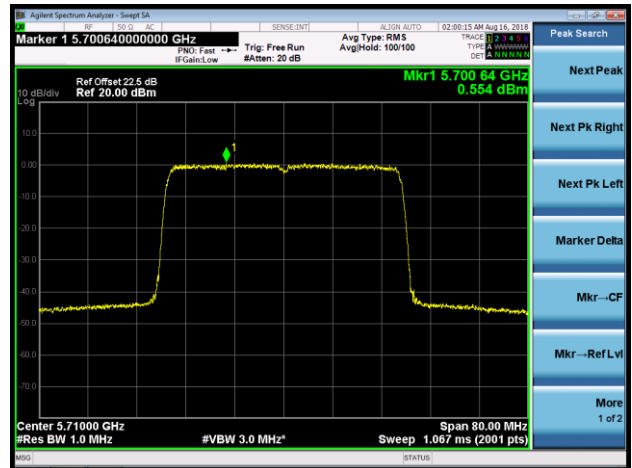

Channel 102 (5510MHz)

Channel 118 (5590MHz)

Channel 134 (5670MHz)

Channel 142 (5710MHz)

Channel 151 (5755MHz)

Channel 159 (5795MHz)

802.11ax-HE80 Power Spectral Density - Ant 1 / Ant 0 + 1 + 2 + 3 (Beam-Forming Mode)