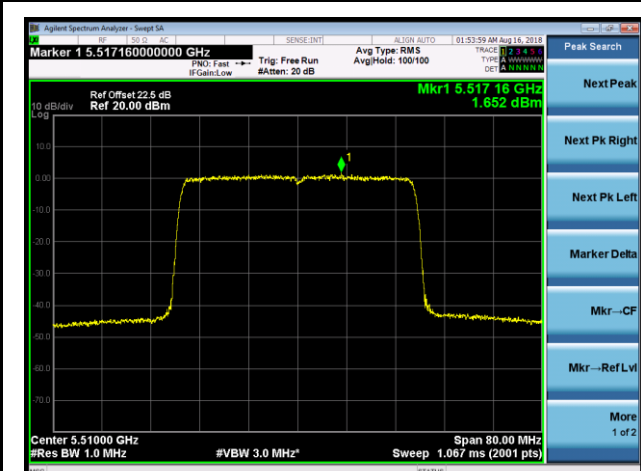

Channel 60 (5300MHz)

Channel 64 (5320MHz)

802.11ax-HE40 Power Spectral Density - Ant 1 / Ant 0 + 1 + 2 + 3 (Beam-Forming Mode)

Channel 38 (5190MHz)

Channel 46 (5230MHz)

Channel 54 (5270MHz)

Channel 62 (5310MHz)

Channel 102 (5510MHz)

Channel 118 (5590MHz)

Channel 134 (5670MHz)

Channel 142 (5710MHz)

Channel 151 (5755MHz)

Channel 159 (5795MHz)

802.11ax-HE80 Power Spectral Density - Ant 1 / Ant 0 + 1 + 2 + 3 (Beam-Forming Mode)