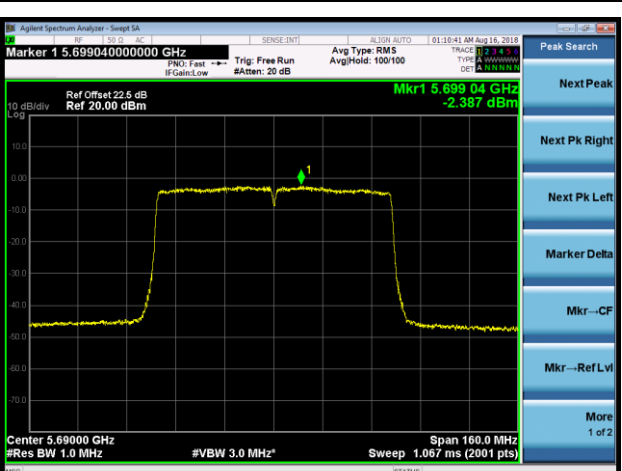

Channel 42 (5210MHz)

Channel 58 (5290MHz)

Channel 106 (5530MHz)

Channel 122 (5610MHz)

Channel 138 (5690MHz)

Channel 155 (5775MHz)

802.11ac-VHT160 Power Spectral Density - Ant 1 / Ant 0 + 1 + 2 + 3 (Beam-Forming Mode)