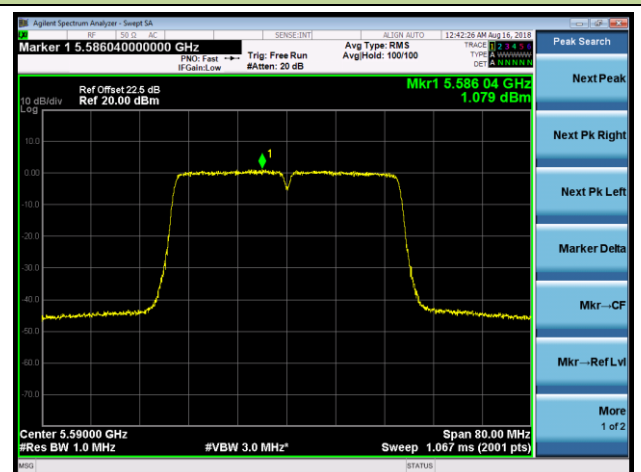

Channel 38 (5190MHz)

Channel 46 (5230MHz)

Channel 54 (5270MHz)

Channel 62 (5310MHz)

Channel 102 (5510MHz)

Channel 118 (5590MHz)

802.11ac-VHT80 Power Spectral Density - Ant 1 / Ant 0 + 1 + 2 + 3 (Beam-Forming Mode)

Channel 42 (5210MHz)

Channel 58 (5290MHz)

Channel 106 (5530MHz)

Channel 122 (5610MHz)

Channel 138 (5690MHz)

Channel 155 (5775MHz)

802.11ac-VHT160 Power Spectral Density - Ant 1 / Ant 0 + 1 + 2 + 3 (Beam-Forming Mode)