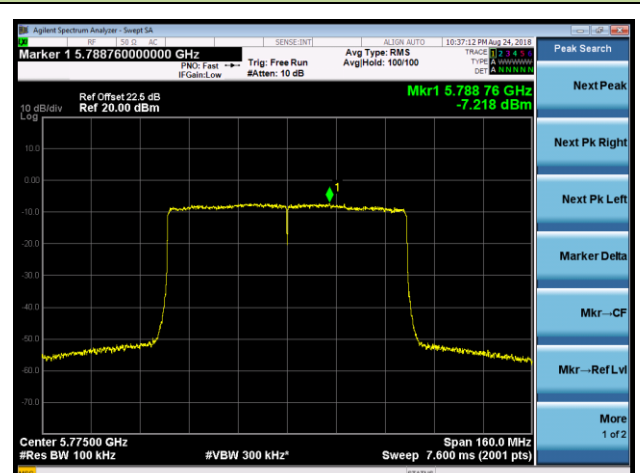

Channel 42 (5210MHz)

Channel 58 (5290MHz)

Channel 106 (5530MHz)

Channel 122 (5610MHz)

Channel 138 (5690MHz)

Channel 155 (5775MHz)

802.11ax-HE160 Power Spectral Density - Ant 1 / Ant 0 + 1 + 2 + 3 (Beam-Forming Mode)

Channel 50 (5250MHz)

Channel 114 (5570MHz)

802.11ac-VHT20 Power Spectral Density - Ant 2 / Ant 0 + 1 + 2 + 3 (Beam-Forming Mode)

Channel 36 (5180MHz)

Channel 44 (5220MHz)

Channel 48 (5240MHz)

Channel 52 (5260MHz)