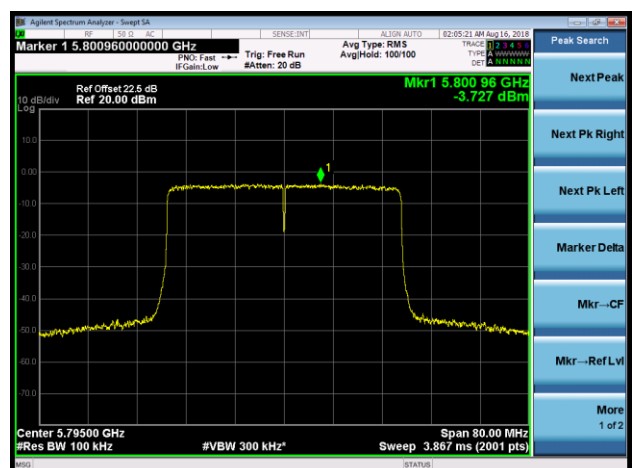

Channel 102 (5510MHz)

Channel 118 (5590MHz)

Channel 134 (5670MHz)

Channel 142 (5710MHz)

Channel 151 (5755MHz)

Channel 159 (5795MHz)

802.11ax-HE80 Power Spectral Density - Ant 1 / Ant 0 + 1 + 2 + 3 (Beam-Forming Mode)