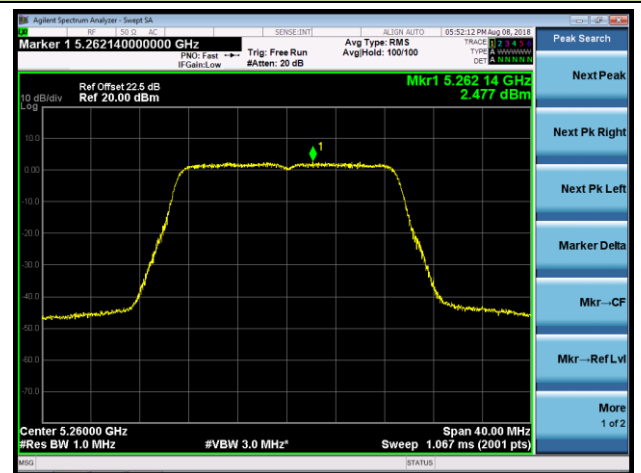

802.11ac-VHT20 Power Spectral Density - Ant 1 / Ant 0 + 1 + 2 + 3 (Beam-Forming Mode)

Channel 36 (5180MHz)

Channel 44 (5220MHz)

Channel 48 (5240MHz)

Channel 52 (5260MHz)

Channel 60 (5300MHz)

Channel 64 (5320MHz)

Channel 100 (5500MHz)

Channel 120 (5600MHz)

Channel 140 (5700MHz)

Channel 144 (5720MHz)

Channel 149 (5745MHz)

Channel 157 (5785MHz)

802.11ac-VHT40 Power Spectral Density - Ant 1 / Ant 0 + 1 + 2 + 3 (Beam-Forming Mode)