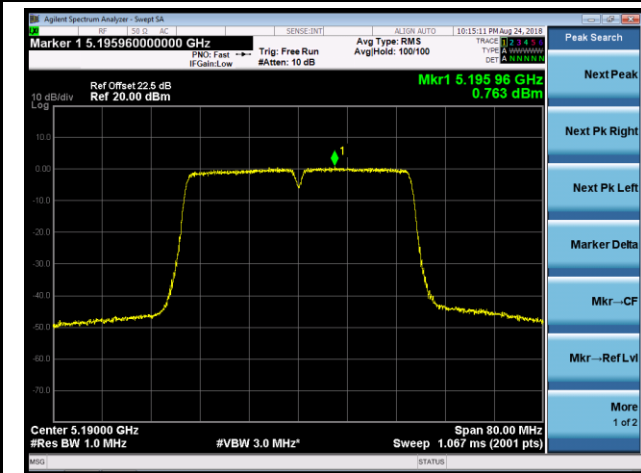

Channel 100 (5500MHz)

Channel 120 (5600MHz)

Channel 140 (5700MHz)

Channel 144 (5720MHz)

Channel 149 (5745MHz)

Channel 157 (5785MHz)

802.11ac-VHT40 Power Spectral Density - Ant 1 / Ant 0 + 1 + 2 + 3 (Beam-Forming Mode)

Channel 38 (5190MHz)

Channel 46 (5230MHz)

Channel 54 (5270MHz)

Channel 62 (5310MHz)

Channel 102 (5510MHz)

Channel 118 (5590MHz)

802.11ac-VHT80 Power Spectral Density - Ant 1 / Ant 0 + 1 + 2 + 3 (Beam-Forming Mode)