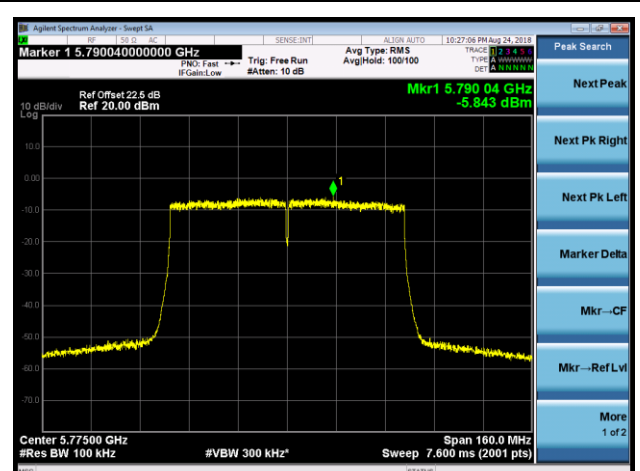

Channel 42 (5210MHz)

Channel 58 (5290MHz)

Channel 106 (5530MHz)

Channel 122 (5610MHz)

Channel 138 (5690MHz)

Channel 155 (5775MHz)

802.11ac-VHT160 Power Spectral Density - Ant 1 / Ant 0 + 1 + 2 + 3 (Beam-Forming Mode)