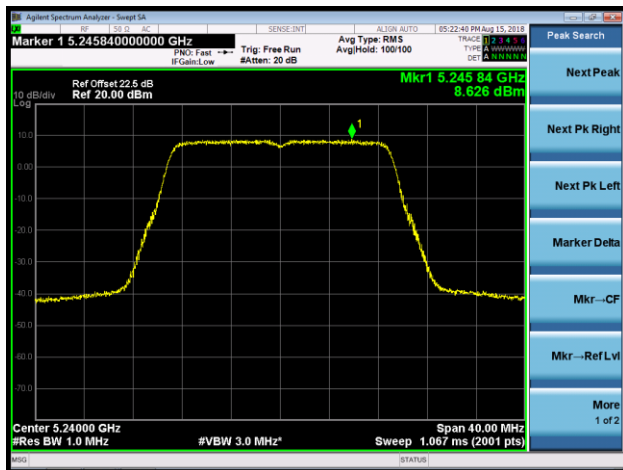

Channel 50 (5250MHz)

Channel 114 (5570MHz)

802.11ac-VHT20 Power Spectral Density - Ant 2 / Ant 0 + 1 + 2 + 3 (Beam-Forming Mode)

Channel 36 (5180MHz)

Channel 44 (5220MHz)

Channel 48 (5240MHz)

Channel 52 (5260MHz)

Channel 60 (5300MHz)

Channel 64 (5320MHz)