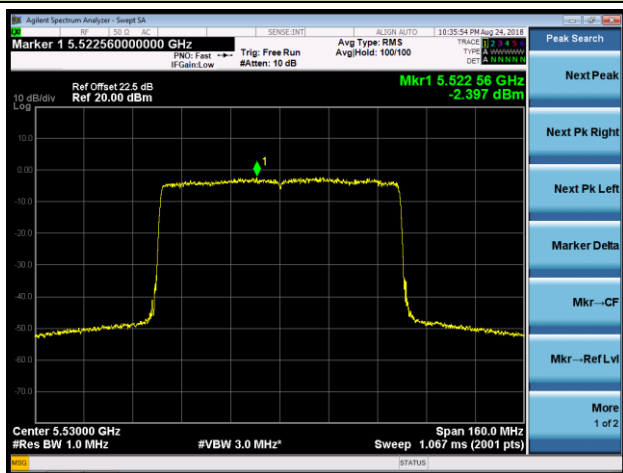

Channel 106 (5530MHz)