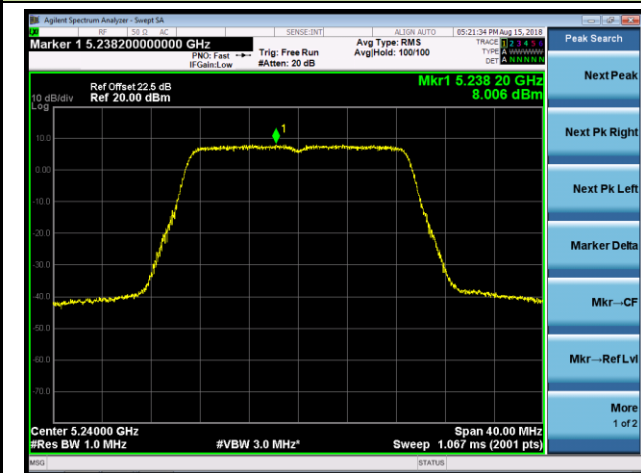

802.11ac-VHT20 Power Spectral Density - Ant 1 / Ant 0 + 1 + 2 + 3 (Beam-Forming Mode)

Channel 36 (5180MHz)

Channel 44 (5220MHz)

Channel 48 (5240MHz)

Channel 52 (5260MHz)

Channel 60 (5300MHz)

Channel 64 (5320MHz)

Channel 100 (5500MHz)

Channel 120 (5600MHz)

Channel 140 (5700MHz)

Channel 144 (5720MHz)

Channel 149 (5745MHz)

Channel 157 (5785MHz)

802.11ac-VHT40 Power Spectral Density - Ant 1 / Ant 0 + 1 + 2 + 3 (Beam-Forming Mode)