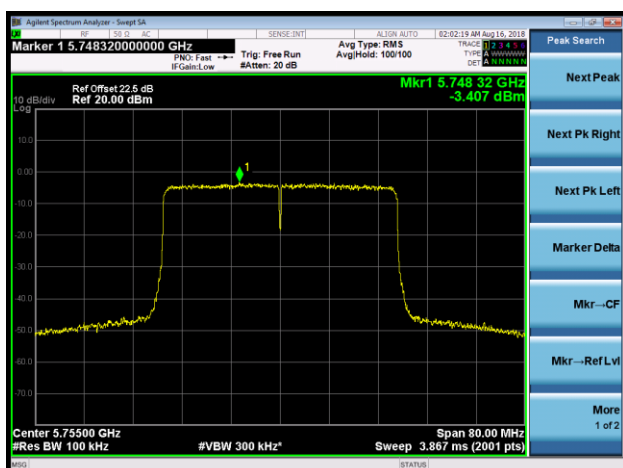

Channel 102 (5510MHz)

Channel 118 (5590MHz)

Channel 134 (5670MHz)

Channel 142 (5710MHz)

Channel 151 (5755MHz)

Channel 159 (5795MHz)

802.11ax-HE80 Power Spectral Density - Ant 1 / Ant 0 + 1 + 2 + 3 (Beam-Forming Mode)