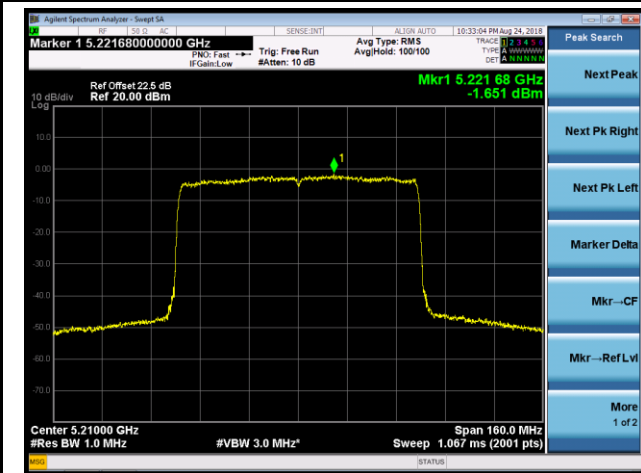

Channel 102 (5510MHz)

Channel 118 (5590MHz)

Channel 134 (5670MHz)

Channel 142 (5710MHz)

Channel 151 (5755MHz)

Channel 159 (5795MHz)

802.11ax-HE80 Power Spectral Density - Ant 1 / Ant 0 + 1 + 2 + 3 (Beam-Forming Mode)

Channel 42 (5210MHz)

Channel 58 (5290MHz)

Channel 106 (5530MHz)

Channel 122 (5610MHz)

Channel 138 (5690MHz)

Channel 155 (5775MHz)

802.11ax-HE160 Power Spectral Density - Ant 1 / Ant 0 + 1 + 2 + 3 (Beam-Forming Mode)