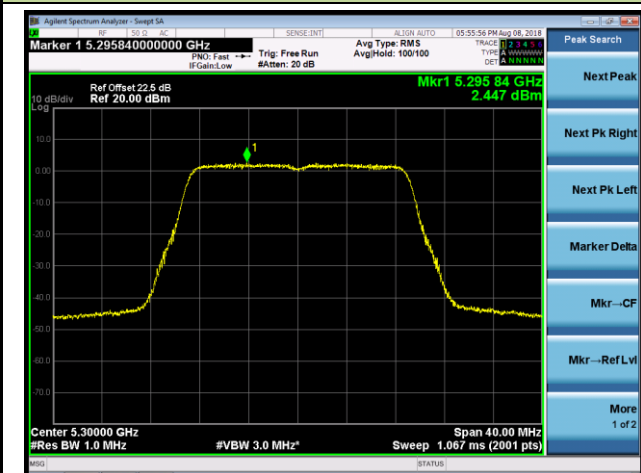

802.11ac-VHT20 Power Spectral Density - Ant 1 / Ant 0 + 1 + 2 + 3 (Beam-Forming Mode)

Channel 36 (5180MHz)

Channel 44 (5220MHz)

Channel 48 (5240MHz)

Channel 52 (5260MHz)

Channel 60 (5300MHz)

Channel 64 (5320MHz)

Channel 100 (5500MHz)

Channel 120 (5600MHz)

Channel 140 (5700MHz)

Channel 144 (5720MHz)

Channel 149 (5745MHz)

Channel 157 (5785MHz)

802.11ac-VHT40 Power Spectral Density - Ant 1 / Ant 0 + 1 + 2 + 3 (Beam-Forming Mode)