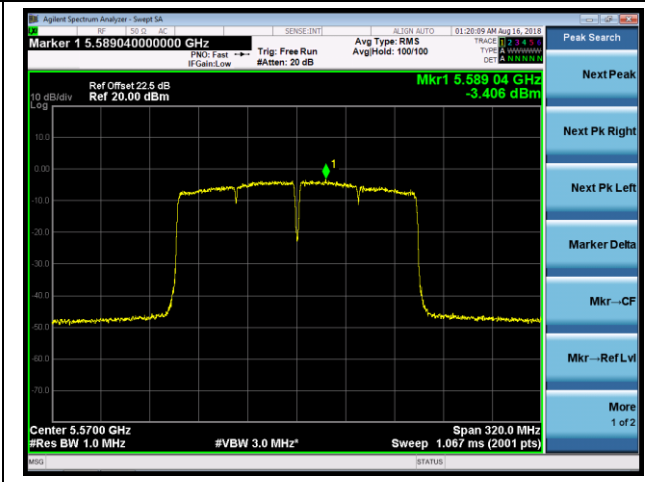

802.11ac-VHT160 Power Spectral Density - Ant 1 / Ant 0 + 1 + 2 + 3 (Beam-Forming Mode)

Channel 114 (5570MHz)