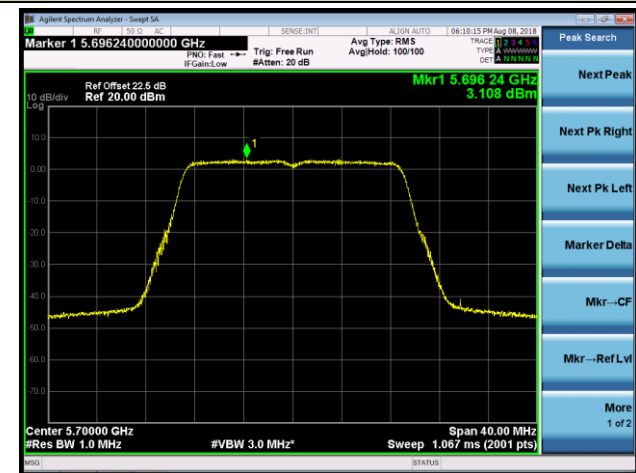

802.11ac-VHT20 Power Spectral Density - Ant 1 / Ant 0 + 1 + 2 + 3 (Beam-Forming Mode)

Channel 36 (5180MHz)

Channel 44 (5220MHz)

Channel 48 (5240MHz)

Channel 52 (5260MHz)

Channel 60 (5300MHz)

Channel 64 (5320MHz)

Channel 100 (5500MHz)

Channel 120 (5600MHz)

Channel 140 (5700MHz)

Channel 144 (5720MHz)

Channel 149 (5745MHz)

Channel 157 (5785MHz)

802.11ac-VHT40 Power Spectral Density - Ant 1 / Ant 0 + 1 + 2 + 3 (Beam-Forming Mode)