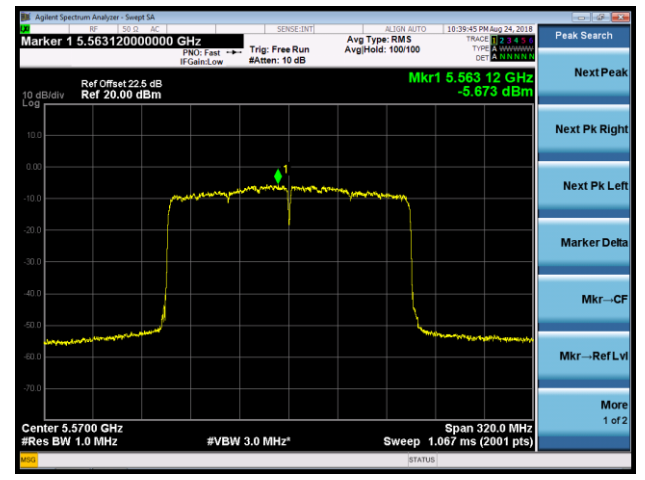

Channel 42 (5210MHz)

Channel 58 (5290MHz)

Channel 106 (5530MHz)

Channel 122 (5610MHz)

Channel 138 (5690MHz)

Channel 155 (5775MHz)

802.11ax-HE160 Power Spectral Density - Ant 1 / Ant 0 + 1 + 2 + 3 (Beam-Forming Mode)

Channel 50 (5250MHz)

Channel 114 (5570MHz)

802.11ac-VHT20 Power Spectral Density - Ant 2 / Ant 0 + 1 + 2 + 3 (Beam-Forming Mode)

Channel 36 (5180MHz)

Channel 44 (5220MHz)

Channel 48 (5240MHz)

Channel 52 (5260MHz)