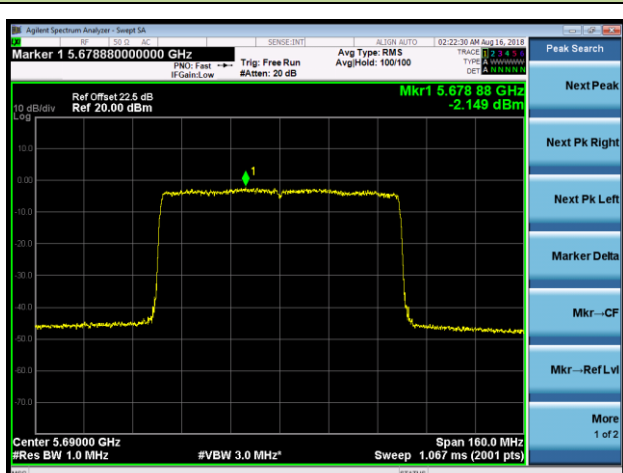

Channel 42 (5210MHz)

Channel 58 (5290MHz)

Channel 106 (5530MHz)

Channel 122 (5610MHz)

Channel 138 (5690MHz)

Channel 155 (5775MHz)

802.11ax-HE160 Power Spectral Density - Ant 1 / Ant 0 + 1 + 2 + 3 (Beam-Forming Mode)

Channel 50 (5250MHz)

Channel 114 (5570MHz)

802.11ac-VHT20 Power Spectral Density - Ant 2 / Ant 0 + 1 + 2 + 3 (Beam-Forming Mode)

Channel 36 (5180MHz)

Channel 44 (5220MHz)

Channel 48 (5240MHz)

Channel 52 (5260MHz)