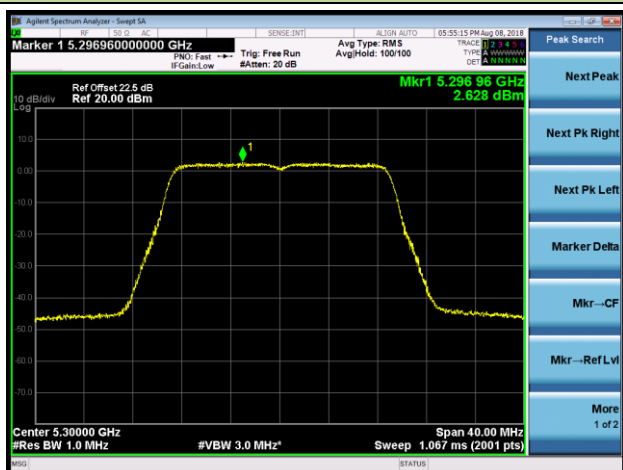

Channel 50 (5250MHz)

Channel 114 (5570MHz)

802.11ac-VHT20 Power Spectral Density - Ant 2 / Ant 0 + 1 + 2 + 3 (Beam-Forming Mode)

Channel 36 (5180MHz)

Channel 44 (5220MHz)

Channel 48 (5240MHz)

Channel 52 (5260MHz)

Channel 60 (5300MHz)

Channel 64 (5320MHz)