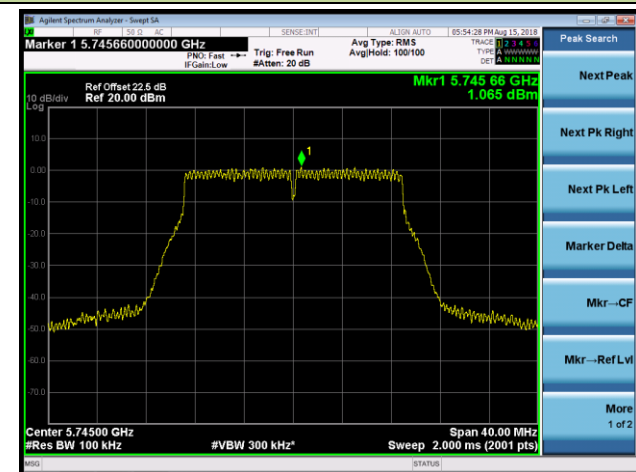

Channel 100 (5500MHz)

Channel 120 (5600MHz)

Channel 140 (5700MHz)

Channel 144 (5720MHz)

Channel 149 (5745MHz)

Channel 157 (5785MHz)

802.11ac-VHT40 Power Spectral Density - Ant 1 / Ant 0 + 1 + 2 + 3 (Beam-Forming Mode)

Channel 38 (5190MHz)

Channel 46 (5230MHz)

Channel 54 (5270MHz)

Channel 62 (5310MHz)

Channel 102 (5510MHz)

Channel 118 (5590MHz)

802.11ac-VHT80 Power Spectral Density - Ant 1 / Ant 0 + 1 + 2 + 3 (Beam-Forming Mode)