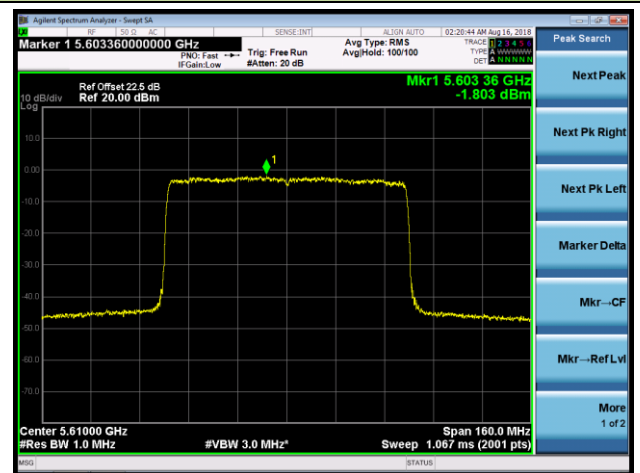

Channel 42 (5210MHz)

Channel 58 (5290MHz)

Channel 106 (5530MHz)

Channel 122 (5610MHz)

Channel 138 (5690MHz)

Channel 155 (5775MHz)

802.11ax-HE160 Power Spectral Density - Ant 1 / Ant 0 + 1 + 2 + 3 (Beam-Forming Mode)

Channel 50 (5250MHz)

Channel 114 (5570MHz)

802.11ac-VHT20 Power Spectral Density - Ant 2 / Ant 0 + 1 + 2 + 3 (Beam-Forming Mode)

Channel 36 (5180MHz)

Channel 44 (5220MHz)

Channel 48 (5240MHz)

Channel 52 (5260MHz)