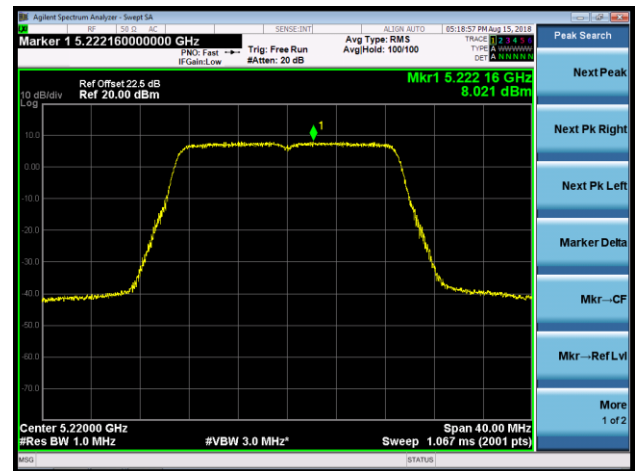

802.11ac-VHT20 Power Spectral Density - Ant 1 / Ant 0 + 1 + 2 + 3 (Beam-Forming Mode)

Channel 36 (5180MHz)

Channel 44 (5220MHz)

Channel 48 (5240MHz)

Channel 52 (5260MHz)

Channel 60 (5300MHz)

Channel 64 (5320MHz)

Channel 100 (5500MHz)

Channel 120 (5600MHz)

Channel 140 (5700MHz)

Channel 144 (5720MHz)

Channel 149 (5745MHz)

Channel 157 (5785MHz)

802.11ac-VHT40 Power Spectral Density - Ant 1 / Ant 0 + 1 + 2 + 3 (Beam-Forming Mode)