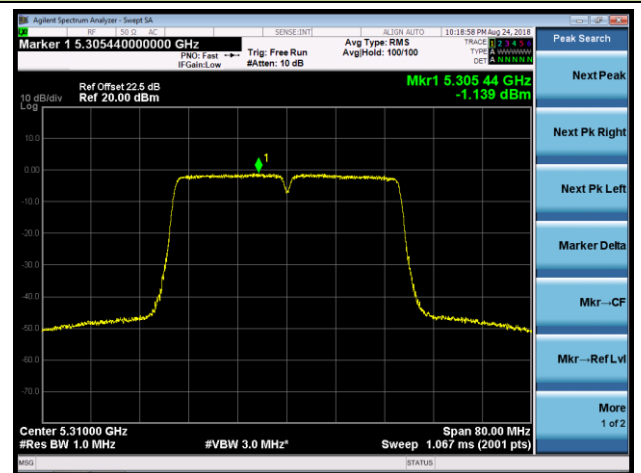

Channel 38 (5190MHz)

Channel 46 (5230MHz)

Channel 54 (5270MHz)

Channel 62 (5310MHz)

Channel 102 (5510MHz)

Channel 118 (5590MHz)

802.11ac-VHT80 Power Spectral Density - Ant 1 / Ant 0 + 1 + 2 + 3 (Beam-Forming Mode)

Channel 42 (5210MHz)

Channel 58 (5290MHz)

Channel 106 (5530MHz)

Channel 122 (5610MHz)

Channel 138 (5690MHz)

Channel 155 (5775MHz)

802.11ac-VHT160 Power Spectral Density - Ant 1 / Ant 0 + 1 + 2 + 3 (Beam-Forming Mode)