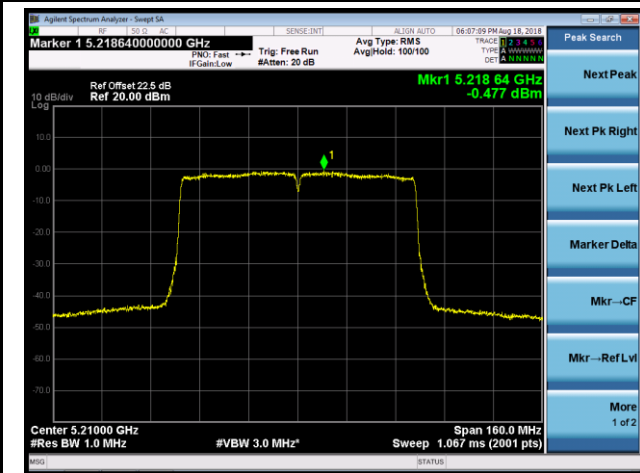

Channel 38 (5190MHz)

Channel 46 (5230MHz)

Channel 54 (5270MHz)

Channel 62 (5310MHz)

Channel 102 (5510MHz)

Channel 118 (5590MHz)

802.11ac-VHT80 Power Spectral Density - Ant 1 / Ant 0 + 1 + 2 + 3 (Beam-Forming Mode)

Channel 42 (5210MHz)

Channel 58 (5290MHz)

Channel 106 (5530MHz)

Channel 122 (5610MHz)

Channel 138 (5690MHz)

Channel 155 (5775MHz)

802.11ac-VHT160 Power Spectral Density - Ant 1 / Ant 0 + 1 + 2 + 3 (Beam-Forming Mode)