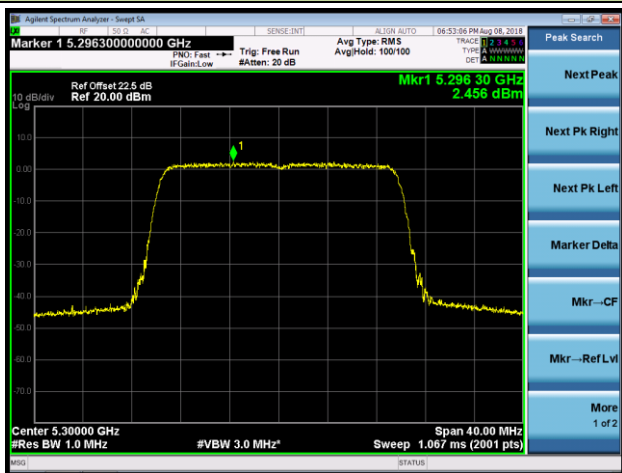

Channel 60 (5300MHz)