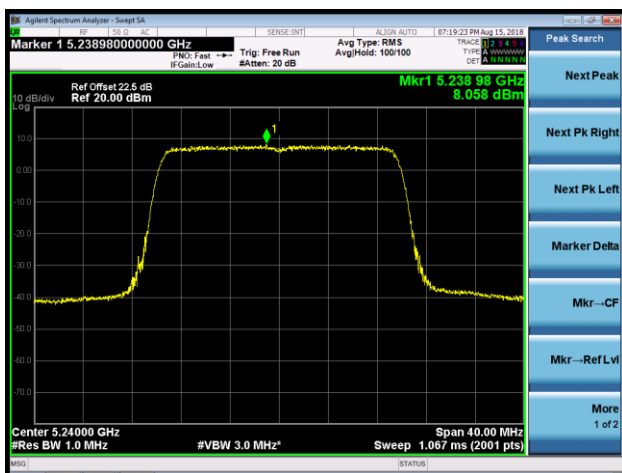

Channel 50 (5250MHz)

Channel 114 (5570MHz)

802.11ax-HE20 Power Spectral Density - Ant 1 / Ant 0 + 1 + 2 + 3 (Beam-Forming Mode)

Channel 36 (5180MHz)

Channel 44 (5220MHz)

Channel 48 (5240MHz)

Channel 52 (5260MHz)