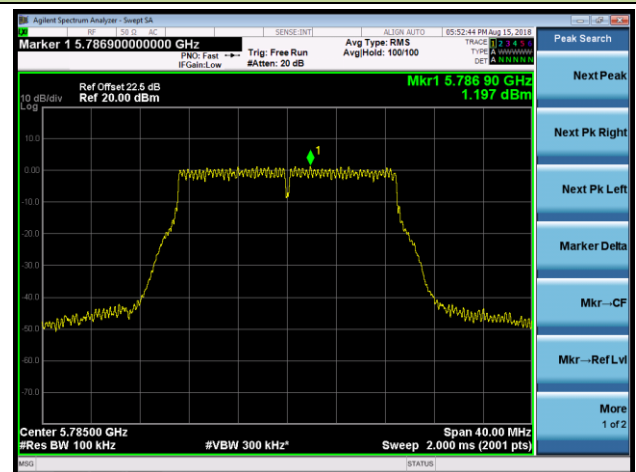

Channel 100 (5500MHz)

Channel 120 (5600MHz)

Channel 140 (5700MHz)

Channel 144 (5720MHz)

Channel 149 (5745MHz)

Channel 157 (5785MHz)

802.11ac-VHT40 Power Spectral Density - Ant 1 / Ant 0 + 1 + 2 + 3 (Beam-Forming Mode)

Channel 38 (5190MHz)

Channel 46 (5230MHz)

Channel 54 (5270MHz)

Channel 62 (5310MHz)

Channel 102 (5510MHz)

Channel 118 (5590MHz)

802.11ac-VHT80 Power Spectral Density - Ant 1 / Ant 0 + 1 + 2 + 3 (Beam-Forming Mode)