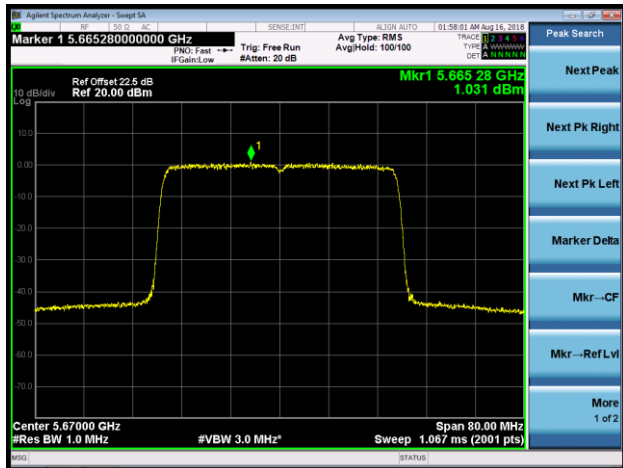

Channel 60 (5300MHz)

Channel 64 (5320MHz)

802.11ax-HE40 Power Spectral Density - Ant 1 / Ant 0 + 1 + 2 + 3 (Beam-Forming Mode)

Channel 38 (5190MHz)

Channel 46 (5230MHz)

Channel 54 (5270MHz)

Channel 62 (5310MHz)

Channel 102 (5510MHz)

Channel 118 (5590MHz)

Channel 134 (5670MHz)

Channel 142 (5710MHz)

Channel 151 (5755MHz)

Channel 159 (5795MHz)

802.11ax-HE80 Power Spectral Density - Ant 1 / Ant 0 + 1 + 2 + 3 (Beam-Forming Mode)