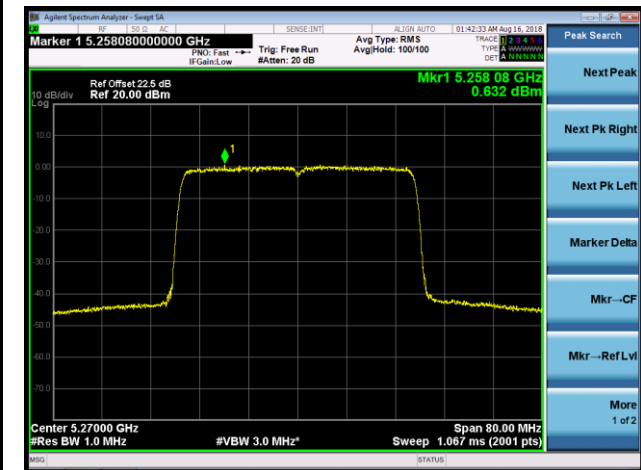

Channel 60 (5300MHz)

Channel 64 (5320MHz)

802.11ax-HE40 Power Spectral Density - Ant 1 / Ant 0 + 1 + 2 + 3 (Beam-Forming Mode)

Channel 38 (5190MHz)

Channel 46 (5230MHz)

Channel 54 (5270MHz)

Channel 62 (5310MHz)

Channel 102 (5510MHz)

Channel 118 (5590MHz)

Channel 134 (5670MHz)

Channel 142 (5710MHz)

Channel 151 (5755MHz)

Channel 159 (5795MHz)

802.11ax-HE80 Power Spectral Density - Ant 1 / Ant 0 + 1 + 2 + 3 (Beam-Forming Mode)