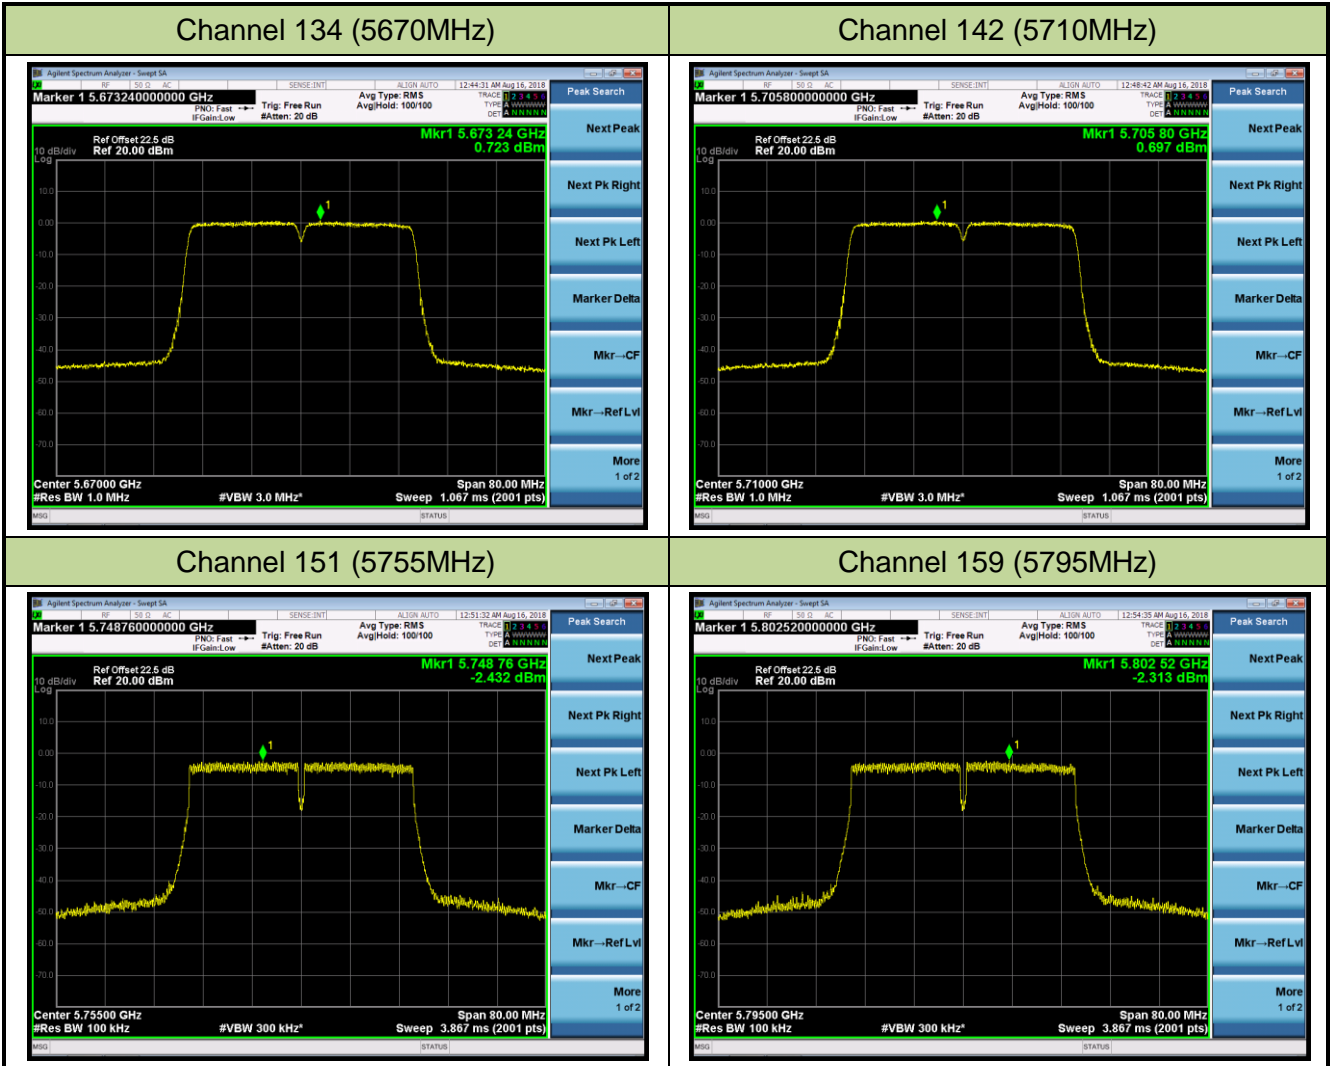

Channel 100 (5500MHz)

Channel 120 (5600MHz)

Channel 140 (5700MHz)

Channel 144 (5720MHz)

Channel 149 (5745MHz)

Channel 157 (5785MHz)

802.11ac-VHT40 Power Spectral Density - Ant 1 / Ant 0 + 1 + 2 + 3 (Beam-Forming Mode)

Channel 38 (5190MHz)

Channel 46 (5230MHz)

Channel 54 (5270MHz)

Channel 62 (5310MHz)

Channel 102 (5510MHz)

Channel 118 (5590MHz)

802.11ac-VHT80 Power Spectral Density - Ant 1 / Ant 0 + 1 + 2 + 3 (Beam-Forming Mode)

Channel 42 (5210MHz)

Channel 58 (5290MHz)

Channel 106 (5530MHz)

Channel 122 (5610MHz)

Channel 138 (5690MHz)

Channel 155 (5775MHz)

802.11ac-VHT160 Power Spectral Density - Ant 1 / Ant 0 + 1 + 2 + 3 (Beam-Forming Mode)

Channel 50 (5250MHz)

Channel 114 (5570MHz)

802.11ax-HE20 Power Spectral Density - Ant 1 / Ant 0 + 1 + 2 + 3 (Beam-Forming Mode)

Channel 36 (5180MHz)

Channel 44 (5220MHz)

Channel 48 (5240MHz)

Channel 52 (5260MHz)