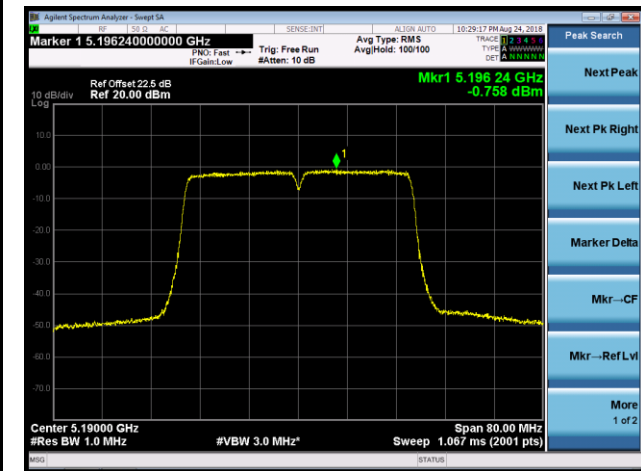

Channel 60 (5300MHz)

Channel 64 (5320MHz)

802.11ax-HE40 Power Spectral Density - Ant 1 / Ant 0 + 1 + 2 + 3 (Beam-Forming Mode)

Channel 38 (5190MHz)

Channel 46 (5230MHz)

Channel 54 (5270MHz)

Channel 62 (5310MHz)

Channel 102 (5510MHz)

Channel 118 (5590MHz)

Channel 134 (5670MHz)

Channel 142 (5710MHz)

Channel 151 (5755MHz)

Channel 159 (5795MHz)

802.11ax-HE80 Power Spectral Density - Ant 1 / Ant 0 + 1 + 2 + 3 (Beam-Forming Mode)