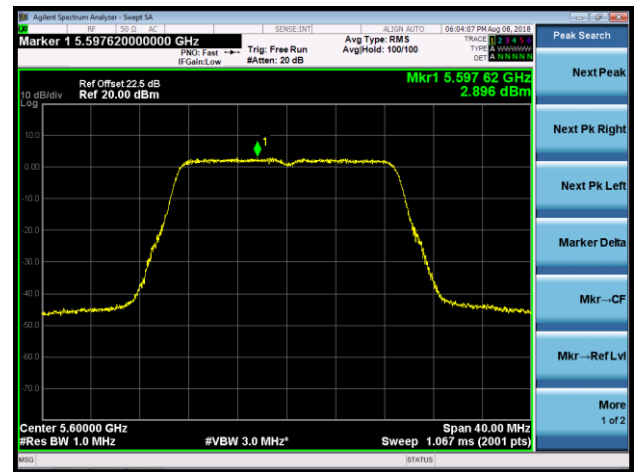

802.11ac-VHT20 Power Spectral Density - Ant 1 / Ant 0 + 1 + 2 + 3 (Beam-Forming Mode)

Channel 36 (5180MHz)

Channel 44 (5220MHz)

Channel 48 (5240MHz)

Channel 52 (5260MHz)

Channel 60 (5300MHz)

Channel 64 (5320MHz)

Channel 100 (5500MHz)

Channel 120 (5600MHz)

Channel 140 (5700MHz)

Channel 144 (5720MHz)

Channel 149 (5745MHz)

Channel 157 (5785MHz)

802.11ac-VHT40 Power Spectral Density - Ant 1 / Ant 0 + 1 + 2 + 3 (Beam-Forming Mode)