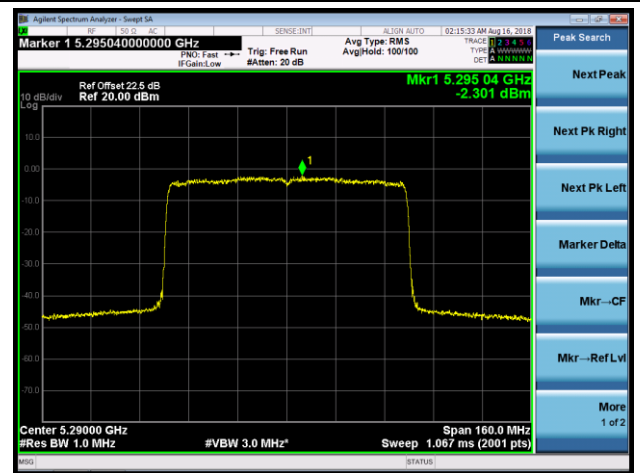

Channel 58 (5290MHz)