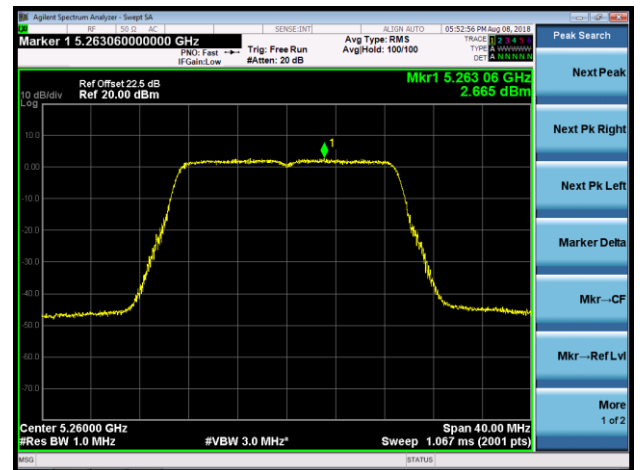

Channel 50 (5250MHz)

Channel 114 (5570MHz)

802.11ac-VHT20 Power Spectral Density - Ant 2 / Ant 0 + 1 + 2 + 3 (Beam-Forming Mode)

Channel 36 (5180MHz)

Channel 44 (5220MHz)

Channel 48 (5240MHz)

Channel 52 (5260MHz)

Channel 60 (5300MHz)

Channel 64 (5320MHz)