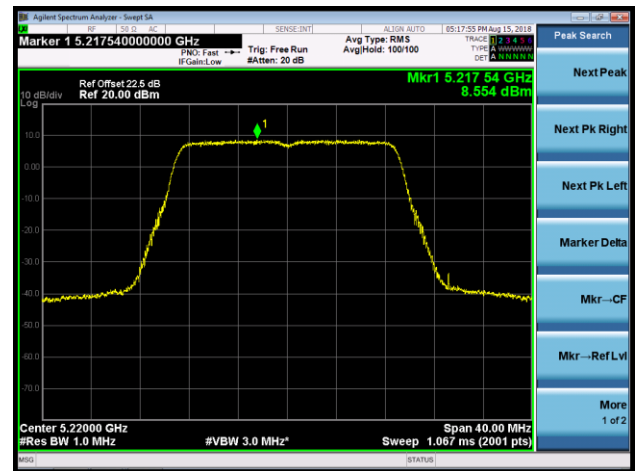

Channel 50 (5250MHz)

Channel 114 (5570MHz)

802.11ac-VHT20 Power Spectral Density - Ant 2 / Ant 0 + 1 + 2 + 3 (Beam-Forming Mode)

Channel 36 (5180MHz)

Channel 44 (5220MHz)

Channel 48 (5240MHz)

Channel 52 (5260MHz)

Channel 60 (5300MHz)

Channel 64 (5320MHz)