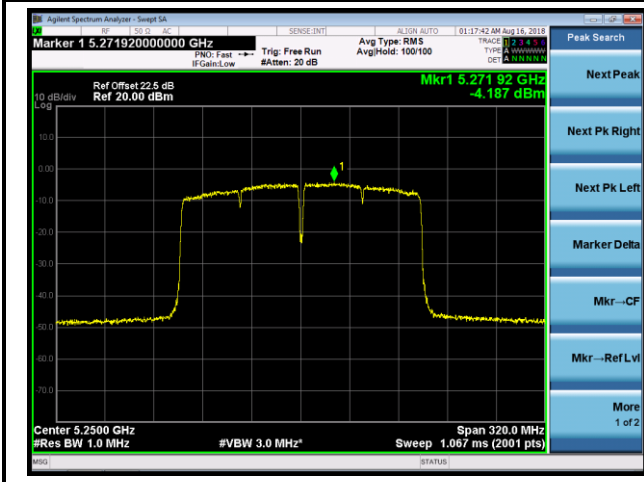

802.11ac-VHT160 Power Spectral Density - Ant 1 / Ant 0 + 1 + 2 + 3 (Beam-Forming Mode)

Channel 50 (5250MHz)