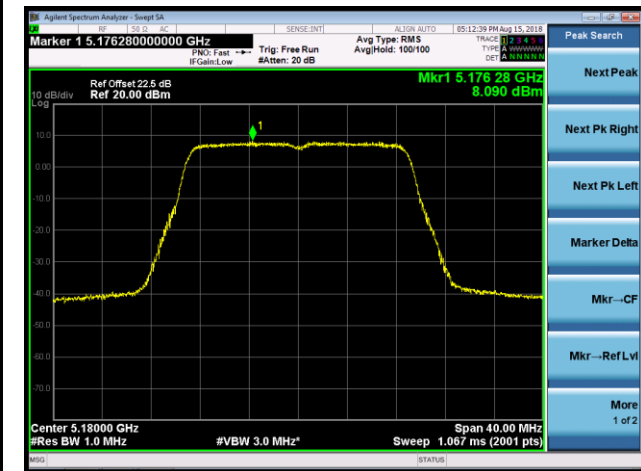

802.11ac-VHT20 Power Spectral Density - Ant 1 / Ant 0 + 1 + 2 + 3 (Beam-Forming Mode)

Channel 36 (5180MHz)

Channel 44 (5220MHz)

Channel 48 (5240MHz)

Channel 52 (5260MHz)

Channel 60 (5300MHz)

Channel 64 (5320MHz)

Channel 100 (5500MHz)

Channel 120 (5600MHz)

Channel 140 (5700MHz)

Channel 144 (5720MHz)

Channel 149 (5745MHz)

Channel 157 (5785MHz)

802.11ac-VHT40 Power Spectral Density - Ant 1 / Ant 0 + 1 + 2 + 3 (Beam-Forming Mode)