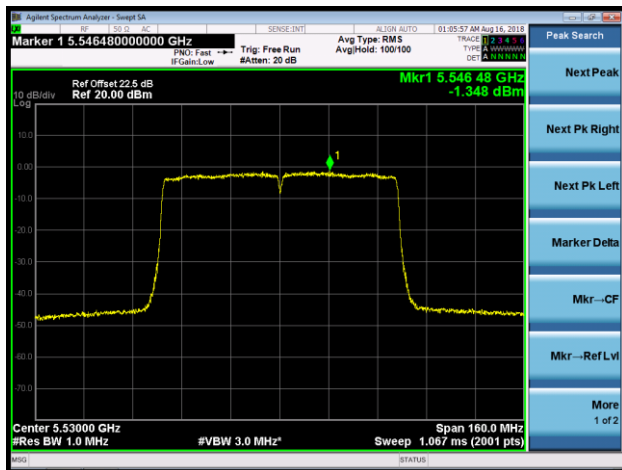

Channel 38 (5190MHz)

Channel 46 (5230MHz)

Channel 54 (5270MHz)

Channel 62 (5310MHz)

Channel 102 (5510MHz)

Channel 118 (5590MHz)

802.11ac-VHT80 Power Spectral Density - Ant 1 / Ant 0 + 1 + 2 + 3 (Beam-Forming Mode)

Channel 42 (5210MHz)

Channel 58 (5290MHz)

Channel 106 (5530MHz)

Channel 122 (5610MHz)

Channel 138 (5690MHz)

Channel 155 (5775MHz)

802.11ac-VHT160 Power Spectral Density - Ant 1 / Ant 0 + 1 + 2 + 3 (Beam-Forming Mode)