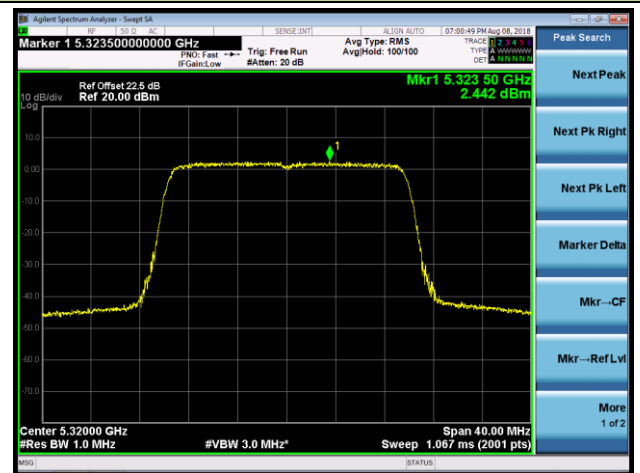

Channel 64 (5320MHz)