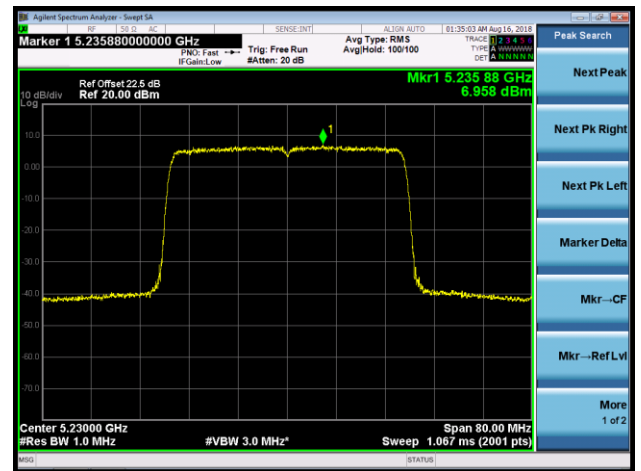

Channel 60 (5300MHz)

Channel 64 (5320MHz)

802.11ax-HE40 Power Spectral Density - Ant 1 / Ant 0 + 1 + 2 + 3 (Beam-Forming Mode)

Channel 38 (5190MHz)

Channel 46 (5230MHz)

Channel 54 (5270MHz)

Channel 62 (5310MHz)