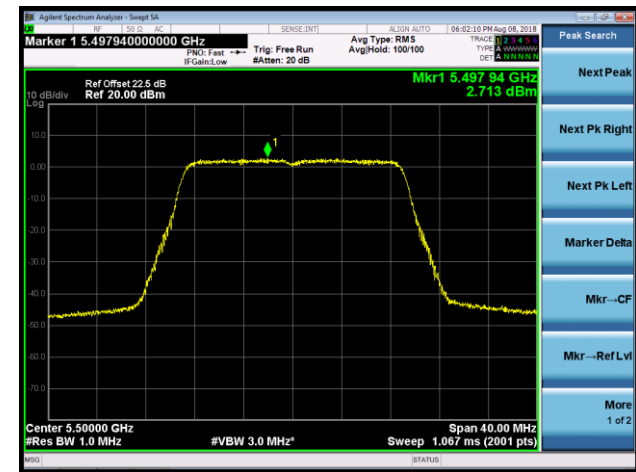

802.11ac-VHT20 Power Spectral Density - Ant 1 / Ant 0 + 1 + 2 + 3 (Beam-Forming Mode)

Channel 36 (5180MHz)

Channel 44 (5220MHz)

Channel 48 (5240MHz)

Channel 52 (5260MHz)

Channel 60 (5300MHz)

Channel 64 (5320MHz)

Channel 100 (5500MHz)

Channel 120 (5600MHz)

Channel 140 (5700MHz)

Channel 144 (5720MHz)

Channel 149 (5745MHz)

Channel 157 (5785MHz)

802.11ac-VHT40 Power Spectral Density - Ant 1 / Ant 0 + 1 + 2 + 3 (Beam-Forming Mode)