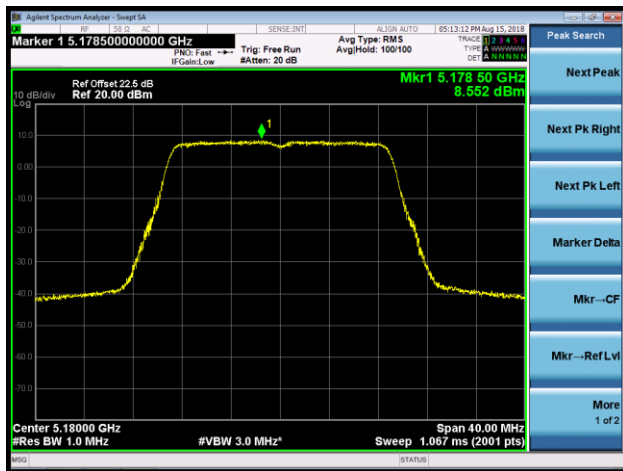

Channel 42 (5210MHz)

Channel 58 (5290MHz)

Channel 106 (5530MHz)

Channel 122 (5610MHz)

Channel 138 (5690MHz)

Channel 155 (5775MHz)

802.11ax-HE160 Power Spectral Density - Ant 1 / Ant 0 + 1 + 2 + 3 (Beam-Forming Mode)

Channel 50 (5250MHz)

Channel 114 (5570MHz)

802.11ac-VHT20 Power Spectral Density - Ant 2 / Ant 0 + 1 + 2 + 3 (Beam-Forming Mode)

Channel 36 (5180MHz)

Channel 44 (5220MHz)

Channel 48 (5240MHz)

Channel 52 (5260MHz)