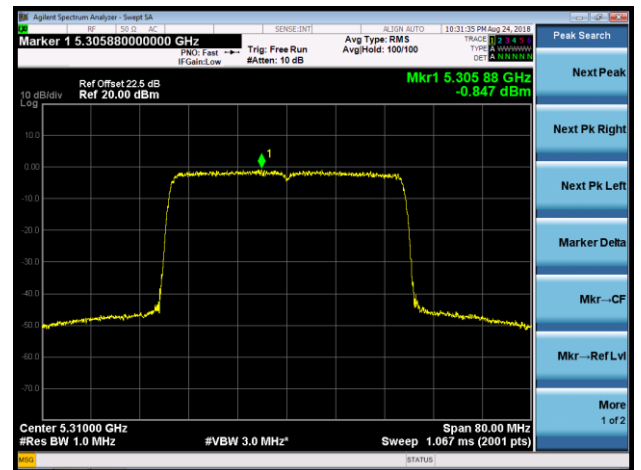

Channel 60 (5300MHz)

Channel 64 (5320MHz)

802.11ax-HE40 Power Spectral Density - Ant 1 / Ant 0 + 1 + 2 + 3 (Beam-Forming Mode)

Channel 38 (5190MHz)

Channel 46 (5230MHz)

Channel 54 (5270MHz)

Channel 62 (5310MHz)

Channel 102 (5510MHz)

Channel 118 (5590MHz)

Channel 134 (5670MHz)

Channel 142 (5710MHz)

Channel 151 (5755MHz)

Channel 159 (5795MHz)

802.11ax-HE80 Power Spectral Density - Ant 1 / Ant 0 + 1 + 2 + 3 (Beam-Forming Mode)