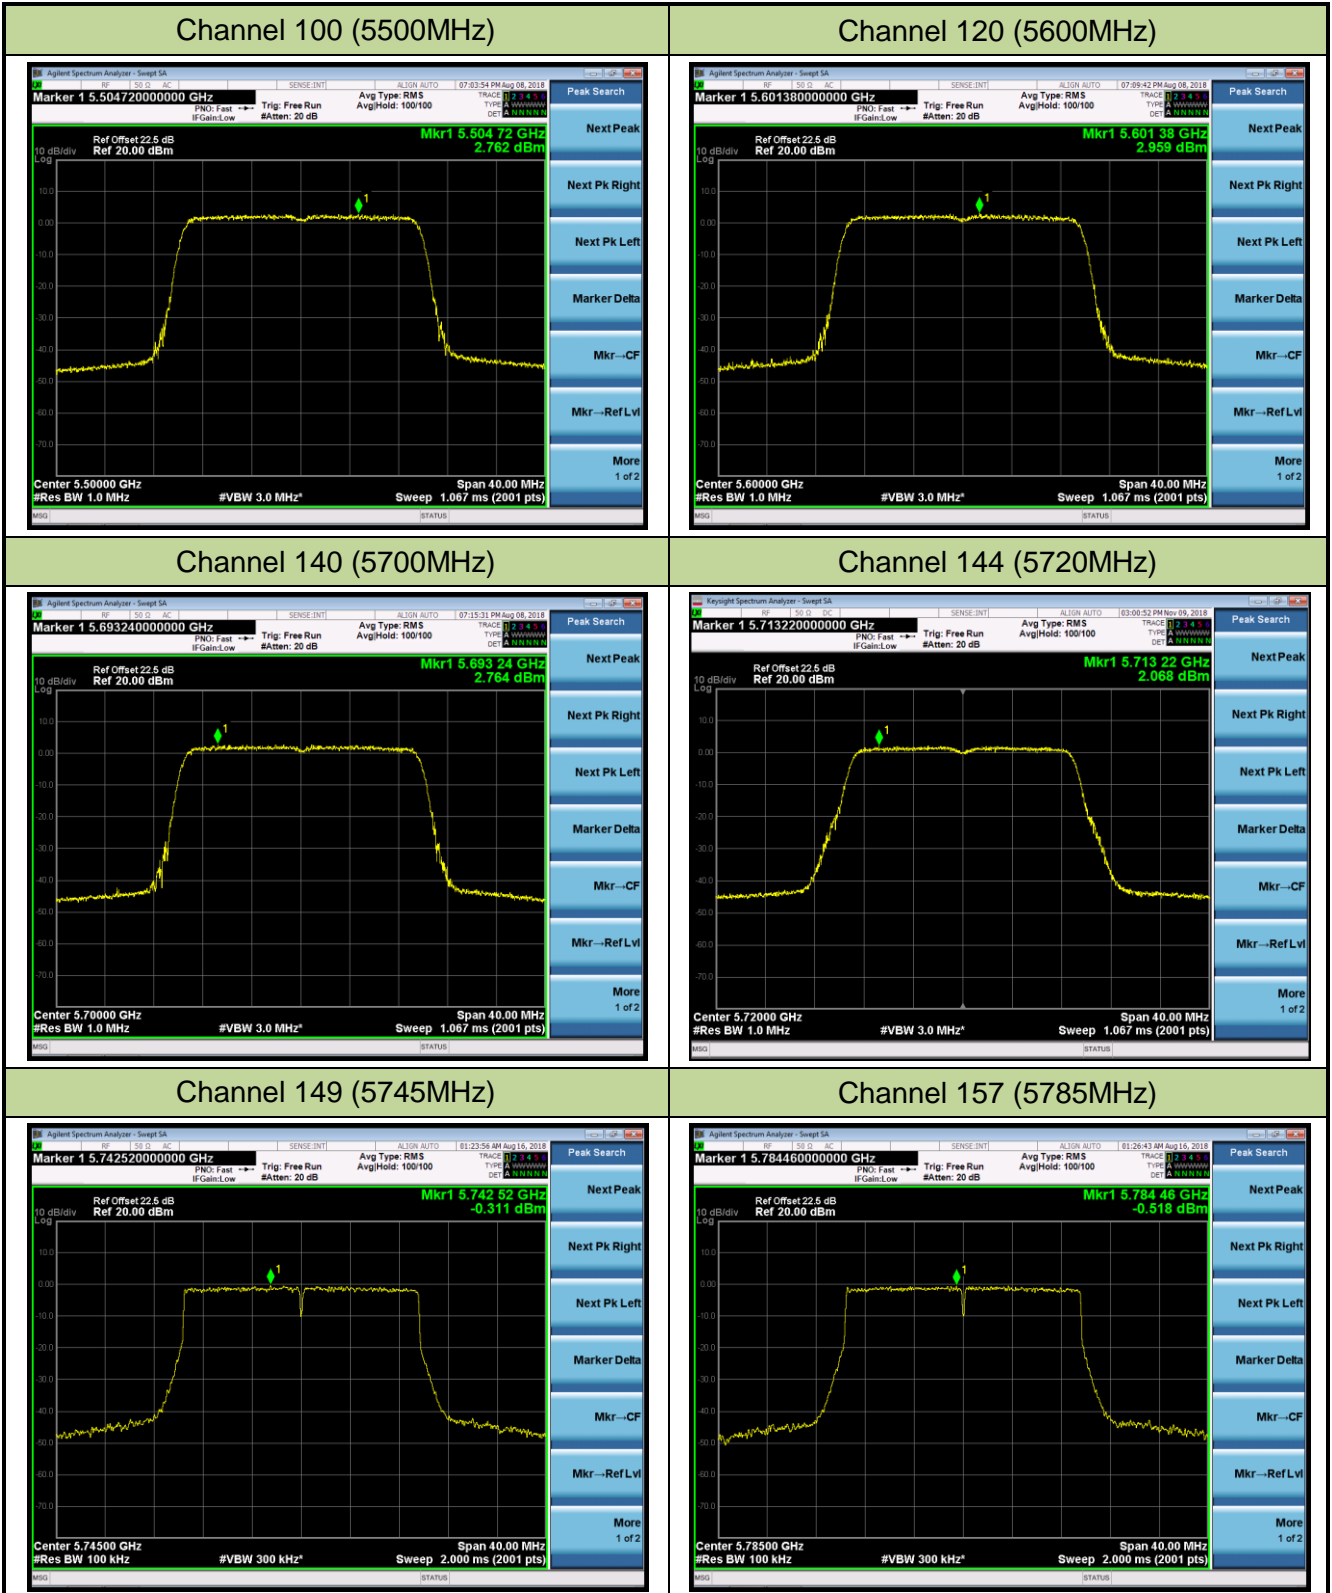

Channel 42 (5210MHz)

Channel 58 (5290MHz)

Channel 106 (5530MHz)

Channel 122 (5610MHz)

Channel 138 (5690MHz)

Channel 155 (5775MHz)

802.11ac-VHT160 Power Spectral Density - Ant 1 / Ant 0 + 1 + 2 + 3 (Beam-Forming Mode)

Channel 50 (5250MHz)

Channel 114 (5570MHz)

802.11ax-HE20 Power Spectral Density - Ant 1 / Ant 0 + 1 + 2 + 3 (Beam-Forming Mode)

Channel 36 (5180MHz)

Channel 44 (5220MHz)

Channel 48 (5240MHz)

Channel 52 (5260MHz)

Channel 60 (5300MHz)

Channel 64 (5320MHz)

802.11ax-HE40 Power Spectral Density - Ant 1 / Ant 0 + 1 + 2 + 3 (Beam-Forming Mode)

Channel 38 (5190MHz)

Channel 46 (5230MHz)

Channel 54 (5270MHz)

Channel 62 (5310MHz)