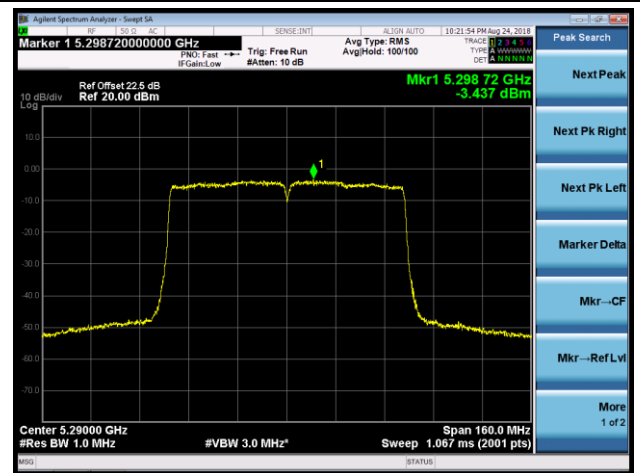

Channel 38 (5190MHz)

Channel 46 (5230MHz)

Channel 54 (5270MHz)

Channel 62 (5310MHz)

Channel 102 (5510MHz)

Channel 118 (5590MHz)

802.11ac-VHT80 Power Spectral Density - Ant 1 / Ant 0 + 1 + 2 + 3 (Beam-Forming Mode)

Channel 42 (5210MHz)

Channel 58 (5290MHz)

Channel 106 (5530MHz)

Channel 122 (5610MHz)

Channel 138 (5690MHz)

Channel 155 (5775MHz)

802.11ac-VHT160 Power Spectral Density - Ant 1 / Ant 0 + 1 + 2 + 3 (Beam-Forming Mode)