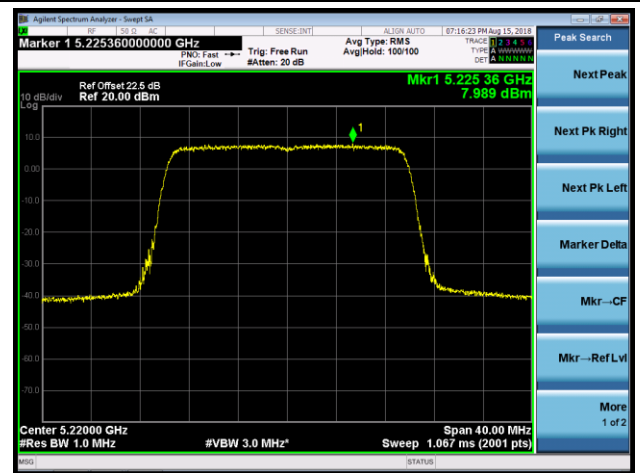

Channel 50 (5250MHz)

Channel 114 (5570MHz)

802.11ax-HE20 Power Spectral Density - Ant 1 / Ant 0 + 1 + 2 + 3 (Beam-Forming Mode)

Channel 36 (5180MHz)

Channel 44 (5220MHz)

Channel 48 (5240MHz)

Channel 52 (5260MHz)