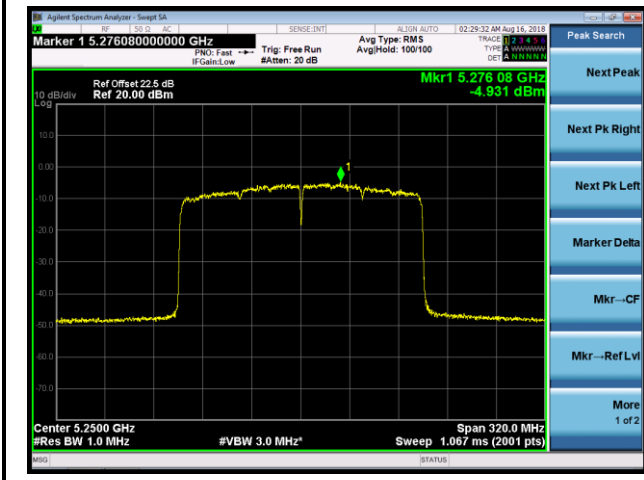

Channel 42 (5210MHz)

Channel 58 (5290MHz)

Channel 106 (5530MHz)

Channel 122 (5610MHz)

Channel 138 (5690MHz)

Channel 155 (5775MHz)

802.11ax-HE160 Power Spectral Density - Ant 1 / Ant 0 + 1 + 2 + 3 (Beam-Forming Mode)

Channel 50 (5250MHz)

Channel 114 (5570MHz)

802.11ac-VHT20 Power Spectral Density - Ant 2 / Ant 0 + 1 + 2 + 3 (Beam-Forming Mode)

Channel 36 (5180MHz)

Channel 44 (5220MHz)

Channel 48 (5240MHz)

Channel 52 (5260MHz)