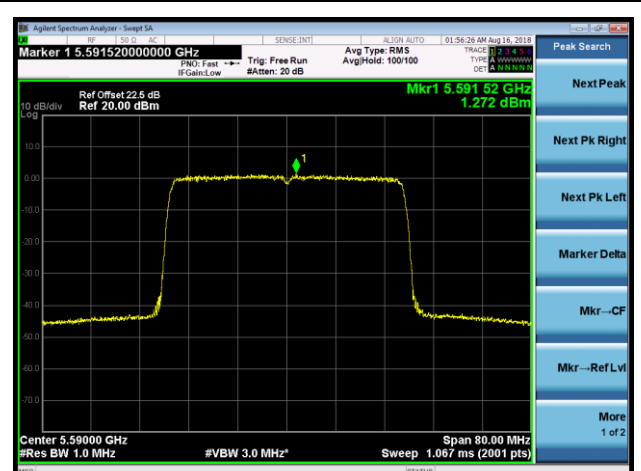

Channel 60 (5300MHz)

Channel 64 (5320MHz)

802.11ax-HE40 Power Spectral Density - Ant 1 / Ant 0 + 1 + 2 + 3 (Beam-Forming Mode)

Channel 38 (5190MHz)

Channel 46 (5230MHz)

Channel 54 (5270MHz)

Channel 62 (5310MHz)

Channel 102 (5510MHz)

Channel 118 (5590MHz)

Channel 134 (5670MHz)

Channel 142 (5710MHz)

Channel 151 (5755MHz)

Channel 159 (5795MHz)

802.11ax-HE80 Power Spectral Density - Ant 1 / Ant 0 + 1 + 2 + 3 (Beam-Forming Mode)