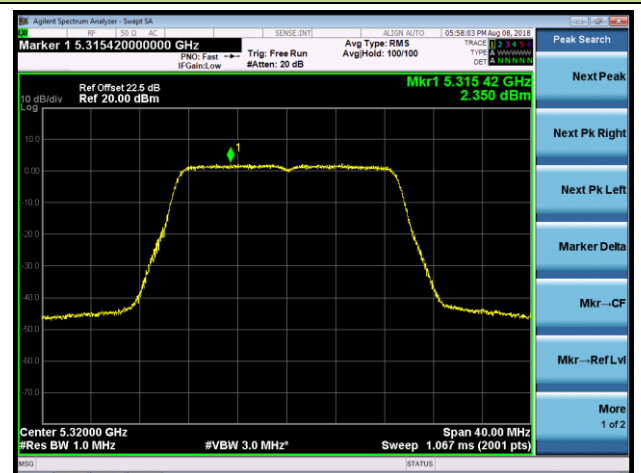

802.11ac-VHT20 Power Spectral Density - Ant 1 / Ant 0 + 1 + 2 + 3 (Beam-Forming Mode)

Channel 36 (5180MHz)

Channel 44 (5220MHz)

Channel 48 (5240MHz)

Channel 52 (5260MHz)

Channel 60 (5300MHz)

Channel 64 (5320MHz)

Channel 100 (5500MHz)

Channel 120 (5600MHz)

Channel 140 (5700MHz)

Channel 144 (5720MHz)

Channel 149 (5745MHz)

Channel 157 (5785MHz)

802.11ac-VHT40 Power Spectral Density - Ant 1 / Ant 0 + 1 + 2 + 3 (Beam-Forming Mode)