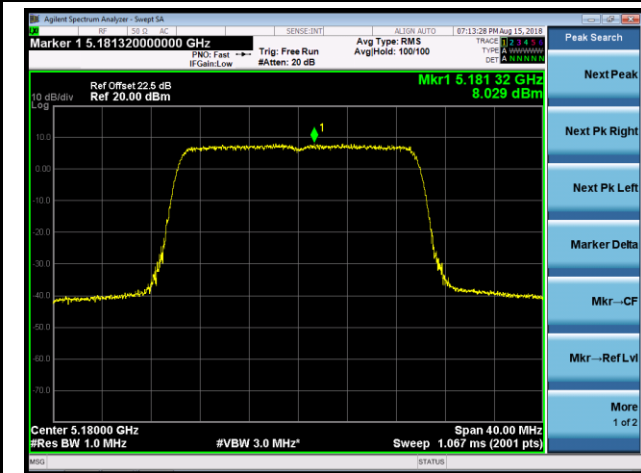

802.11ax-HE20 Power Spectral Density - Ant 1 / Ant 0 + 1 + 2 + 3 (Beam-Forming Mode)

Channel 36 (5180MHz)