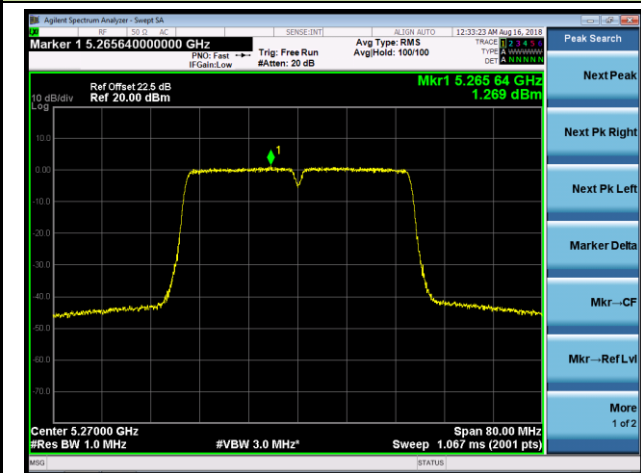

Channel 100 (5500MHz)

Channel 120 (5600MHz)

Channel 140 (5700MHz)

Channel 144 (5720MHz)

Channel 149 (5745MHz)

Channel 157 (5785MHz)

802.11ac-VHT40 Power Spectral Density - Ant 1 / Ant 0 + 1 + 2 + 3 (Beam-Forming Mode)

Channel 38 (5190MHz)

Channel 46 (5230MHz)

Channel 54 (5270MHz)

Channel 62 (5310MHz)

Channel 102 (5510MHz)

Channel 118 (5590MHz)

802.11ac-VHT80 Power Spectral Density - Ant 1 / Ant 0 + 1 + 2 + 3 (Beam-Forming Mode)