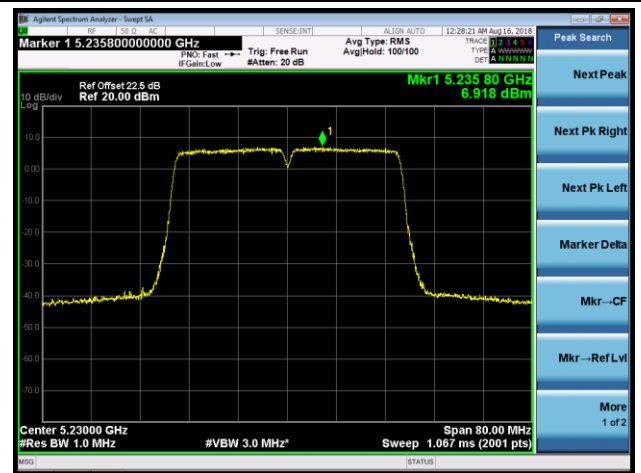

Channel 100 (5500MHz)

Channel 120 (5600MHz)

Channel 140 (5700MHz)

Channel 144 (5720MHz)

Channel 149 (5745MHz)

Channel 157 (5785MHz)

802.11ac-VHT40 Power Spectral Density - Ant 1 / Ant 0 + 1 + 2 + 3 (Beam-Forming Mode)

Channel 38 (5190MHz)

Channel 46 (5230MHz)

Channel 54 (5270MHz)

Channel 62 (5310MHz)

Channel 102 (5510MHz)

Channel 118 (5590MHz)

802.11ac-VHT80 Power Spectral Density - Ant 1 / Ant 0 + 1 + 2 + 3 (Beam-Forming Mode)