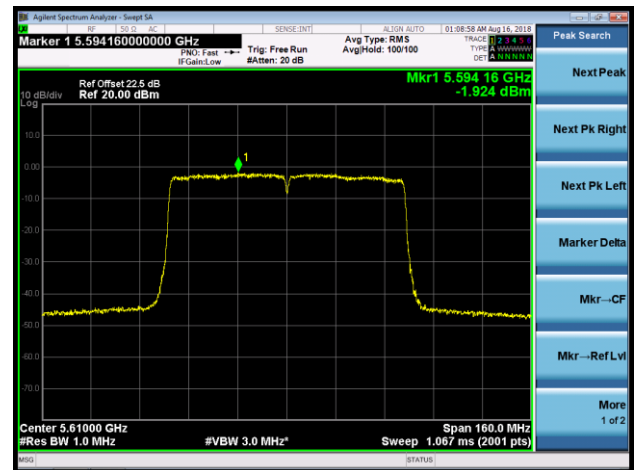

Channel 42 (5210MHz)

Channel 58 (5290MHz)

Channel 106 (5530MHz)

Channel 122 (5610MHz)

Channel 138 (5690MHz)

Channel 155 (5775MHz)

802.11ac-VHT160 Power Spectral Density - Ant 1 / Ant 0 + 1 + 2 + 3 (Beam-Forming Mode)