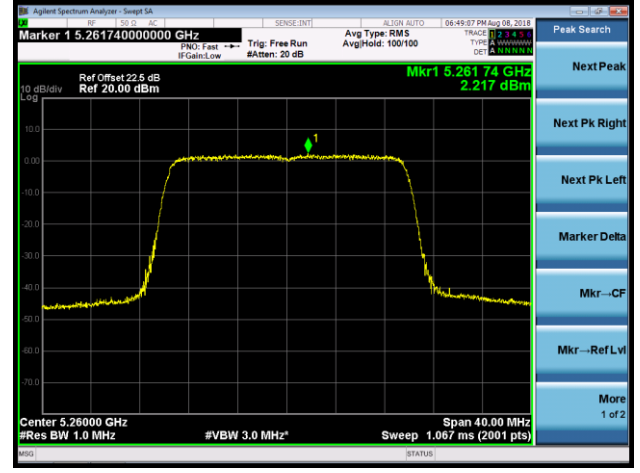

Channel 50 (5250MHz)

Channel 114 (5570MHz)

802.11ax-HE20 Power Spectral Density - Ant 1 / Ant 0 + 1 + 2 + 3 (Beam-Forming Mode)

Channel 36 (5180MHz)

Channel 44 (5220MHz)

Channel 48 (5240MHz)

Channel 52 (5260MHz)