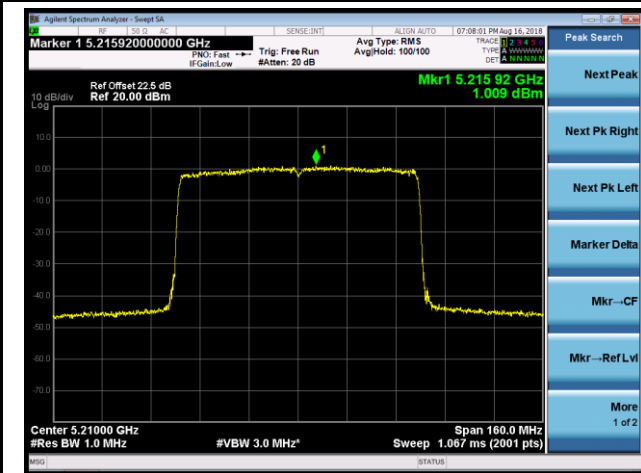

802.11ax-HE80 Power Spectral Density - Ant 3 / Ant 0 + 1 + 2 + 3 (CDD Mode)

Channel 42 (5210MHz)

Channel 58 (5290MHz)

Channel 106 (5530MHz)

Channel 122 (5610MHz)

Channel 138 (5690MHz)

Channel 155 (5775MHz)

802.11ax-HE160 Power Spectral Density - Ant 3 / Ant 0 + 1 + 2 + 3 (CDD Mode)

Channel 50 (5250MHz)

Channel 114 (5570MHz)

802.11ac-VHT20 Power Spectral Density - Ant 0 / Ant 0 + 1 + 2 + 3 (Beam-Forming Mode)

Channel 36 (5180MHz)

Channel 44 (5220MHz)

Channel 48 (5240MHz)

Channel 52 (5260MHz)