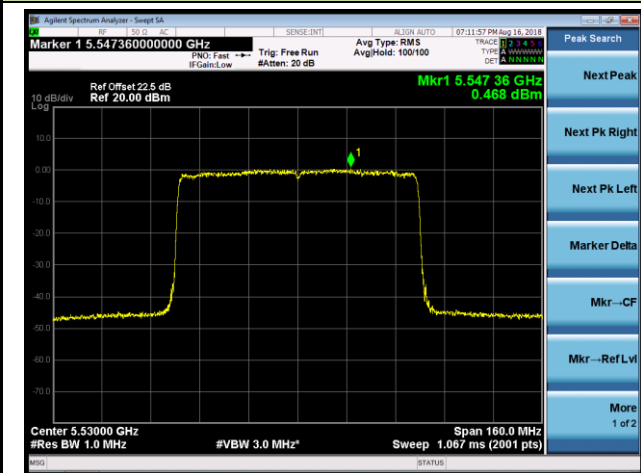

802.11ax-HE80 Power Spectral Density - Ant 3 / Ant 0 + 1 + 2 + 3 (CDD Mode)

Channel 42 (5210MHz)

Channel 58 (5290MHz)

Channel 106 (5530MHz)

Channel 122 (5610MHz)

Channel 138 (5690MHz)

Channel 155 (5775MHz)

802.11ax-HE160 Power Spectral Density - Ant 3 / Ant 0 + 1 + 2 + 3 (CDD Mode)

Channel 50 (5250MHz)

Channel 114 (5570MHz)

802.11ac-VHT20 Power Spectral Density - Ant 0 / Ant 0 + 1 + 2 + 3 (Beam-Forming Mode)

Channel 36 (5180MHz)

Channel 44 (5220MHz)

Channel 48 (5240MHz)

Channel 52 (5260MHz)