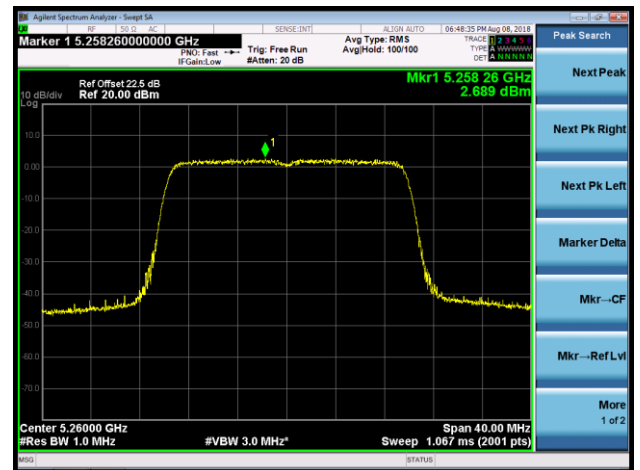

Channel 50 (5250MHz)

Channel 114 (5570MHz)

802.11ax-HE20 Power Spectral Density - Ant 0 / Ant 0 + 1 + 2 + 3 (Beam-Forming Mode)

Channel 36 (5180MHz)

Channel 44 (5220MHz)

Channel 48 (5240MHz)

Channel 52 (5260MHz)