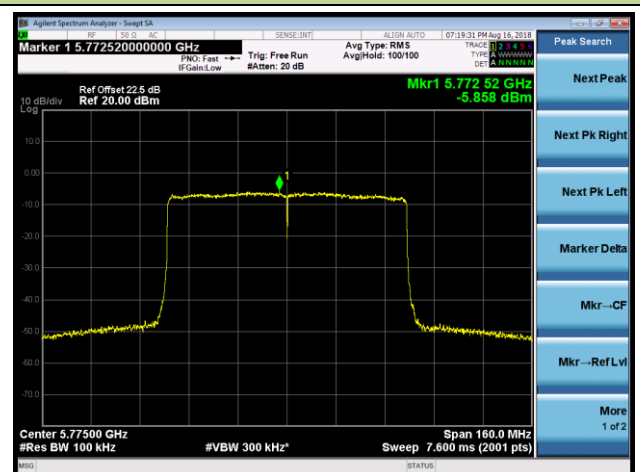

802.11ax-HE80 Power Spectral Density - Ant 3 / Ant 0 + 1 + 2 + 3 (CDD Mode)

Channel 42 (5210MHz)

Channel 58 (5290MHz)

Channel 106 (5530MHz)

Channel 122 (5610MHz)

Channel 138 (5690MHz)

Channel 155 (5775MHz)

802.11ax-HE160 Power Spectral Density - Ant 3 / Ant 0 + 1 + 2 + 3 (CDD Mode)

Channel 50 (5250MHz)

Channel 114 (5570MHz)

802.11ac-VHT20 Power Spectral Density - Ant 0 / Ant 0 + 1 + 2 + 3 (Beam-Forming Mode)

Channel 36 (5180MHz)

Channel 44 (5220MHz)

Channel 48 (5240MHz)

Channel 52 (5260MHz)