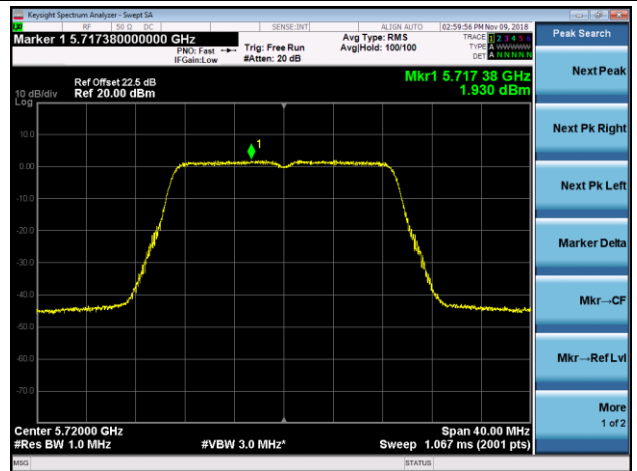

Channel 60 (5300MHz)

Channel 64 (5320MHz)

Channel 100 (5500MHz)

Channel 120 (5600MHz)

Channel 140 (5700MHz)

Channel 144 (5720MHz)

Channel 149 (5745MHz)

Channel 157 (5785MHz)

802.11ax-HE40 Power Spectral Density - Ant 0 / Ant 0 + 1 + 2 + 3 (Beam-Forming Mode)

Channel 38 (5190MHz)

Channel 46 (5230MHz)

Channel 54 (5270MHz)

Channel 62 (5310MHz)

Channel 102 (5510MHz)

Channel 118 (5590MHz)