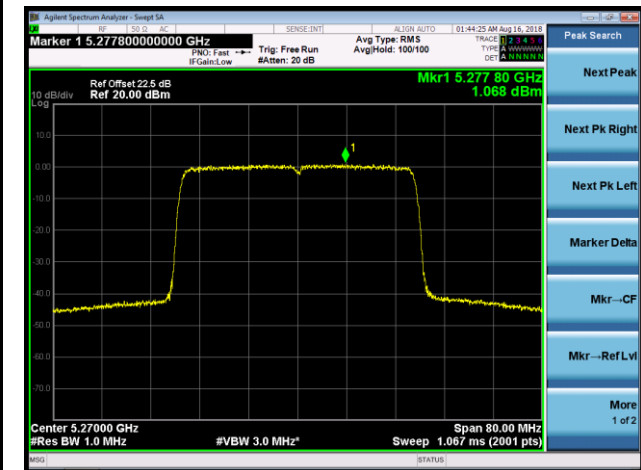

802.11ax-HE40 Power Spectral Density - Ant 0 / Ant 0 + 1 + 2 + 3 (Beam-Forming Mode)

Channel 38 (5190MHz)

Channel 46 (5230MHz)

Channel 54 (5270MHz)

Channel 62 (5310MHz)

Channel 102 (5510MHz)

Channel 118 (5590MHz)

802.11ax-HE80 Power Spectral Density - Ant 0 / Ant 0 + 1 + 2 + 3 (Beam-Forming Mode)

Channel 42 (5210MHz)

Channel 58 (5290MHz)

Channel 106 (5530MHz)

Channel 122 (5610MHz)

Channel 138 (5690MHz)

Channel 155 (5775MHz)