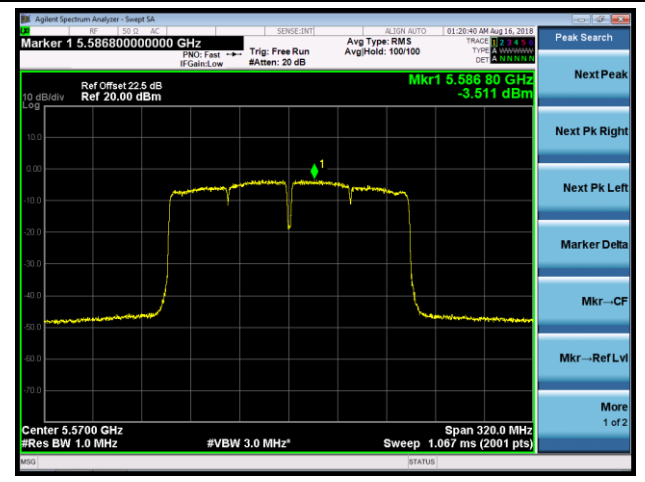

802.11ac-VHT160 Power Spectral Density - Ant 0 / Ant 0 + 1 + 2 + 3 (Beam-Forming Mode)

Channel 114 (5570MHz)