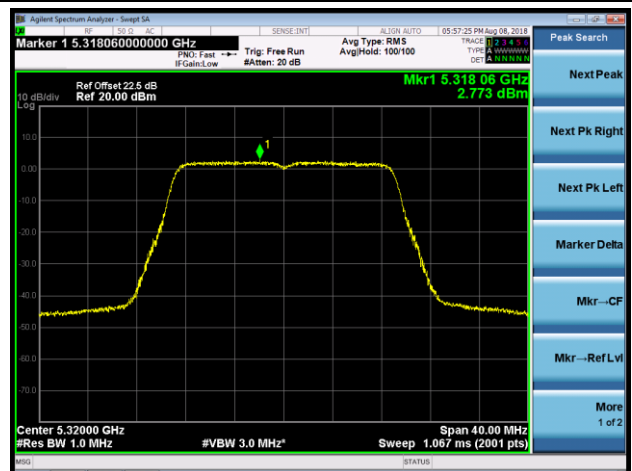

Channel 50 (5250MHz)

Channel 114 (5570MHz)

802.11ac-VHT20 Power Spectral Density - Ant 0 / Ant 0 + 1 + 2 + 3 (Beam-Forming Mode)

Channel 36 (5180MHz)

Channel 44 (5220MHz)

Channel 48 (5240MHz)

Channel 52 (5260MHz)

Channel 60 (5300MHz)

Channel 64 (5320MHz)

802.11ac-VHT40 Power Spectral Density - Ant 0 / Ant 0 + 1 + 2 + 3 (Beam-Forming Mode)

Channel 38 (5190MHz)

Channel 46 (5230MHz)

Channel 54 (5270MHz)

Channel 62 (5310MHz)