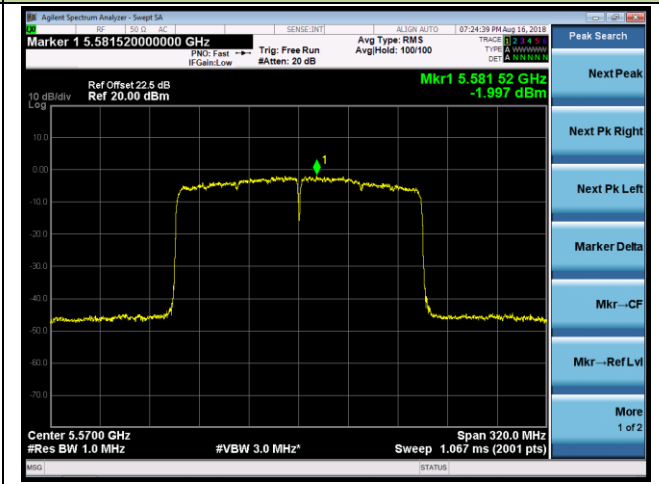

802.11ax-HE80 Power Spectral Density - Ant 3 / Ant 0 + 1 + 2 + 3 (CDD Mode)

Channel 42 (5210MHz)

Channel 58 (5290MHz)

Channel 106 (5530MHz)

Channel 122 (5610MHz)

Channel 138 (5690MHz)

Channel 155 (5775MHz)

802.11ax-HE160 Power Spectral Density - Ant 3 / Ant 0 + 1 + 2 + 3 (CDD Mode)

Channel 50 (5250MHz)

Channel 114 (5570MHz)

802.11ac-VHT20 Power Spectral Density - Ant 0 / Ant 0 + 1 + 2 + 3 (Beam-Forming Mode)

Channel 36 (5180MHz)

Channel 44 (5220MHz)

Channel 48 (5240MHz)

Channel 52 (5260MHz)