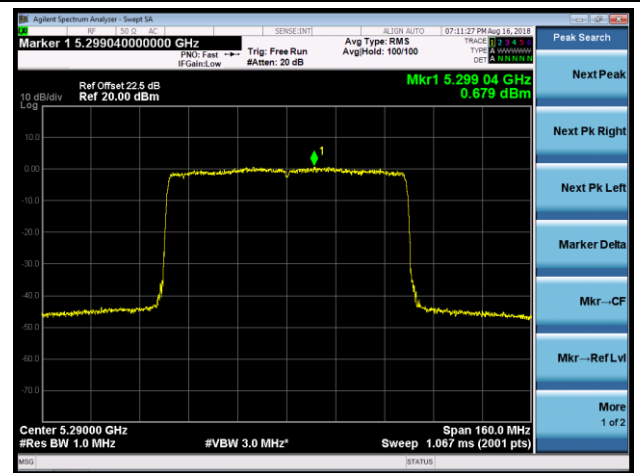

802.11ax-HE80 Power Spectral Density - Ant 3 / Ant 0 + 1 + 2 + 3 (CDD Mode)

Channel 42 (5210MHz)

Channel 58 (5290MHz)

Channel 106 (5530MHz)

Channel 122 (5610MHz)

Channel 138 (5690MHz)

Channel 155 (5775MHz)

802.11ax-HE160 Power Spectral Density - Ant 3 / Ant 0 + 1 + 2 + 3 (CDD Mode)