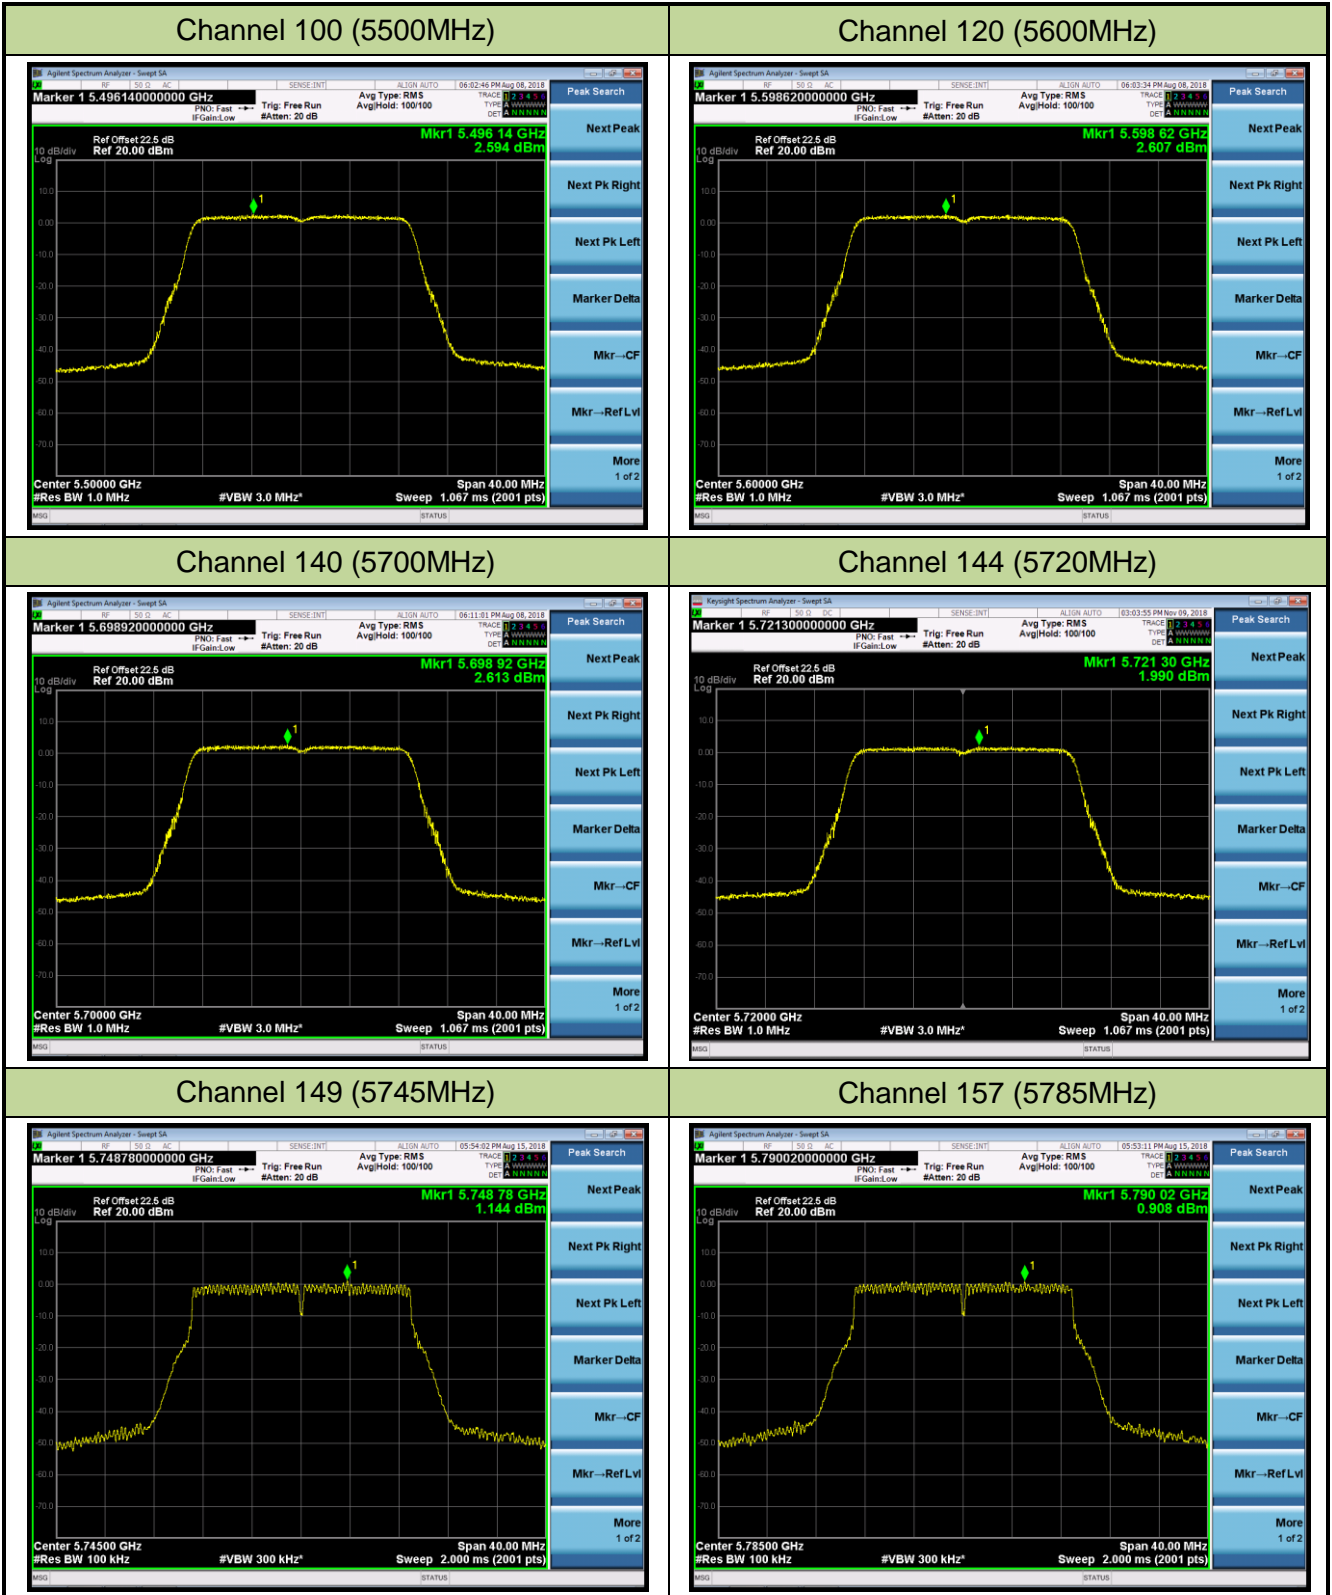

802.11ax-HE80 Power Spectral Density - Ant 3 / Ant 0 + 1 + 2 + 3 (CDD Mode)

Channel 42 (5210MHz)

Channel 58 (5290MHz)

Channel 106 (5530MHz)

Channel 122 (5610MHz)

Channel 138 (5690MHz)

Channel 155 (5775MHz)

802.11ax-HE160 Power Spectral Density - Ant 3 / Ant 0 + 1 + 2 + 3 (CDD Mode)

Channel 50 (5250MHz)

Channel 114 (5570MHz)

802.11ac-VHT20 Power Spectral Density - Ant 0 / Ant 0 + 1 + 2 + 3 (Beam-Forming Mode)

Channel 36 (5180MHz)

Channel 44 (5220MHz)

Channel 48 (5240MHz)

Channel 52 (5260MHz)

Channel 60 (5300MHz)

Channel 64 (5320MHz)

802.11ac-VHT40 Power Spectral Density - Ant 0 / Ant 0 + 1 + 2 + 3 (Beam-Forming Mode)

Channel 38 (5190MHz)

Channel 46 (5230MHz)

Channel 54 (5270MHz)

Channel 62 (5310MHz)

Channel 102 (5510MHz)

Channel 118 (5590MHz)

Channel 134 (5670MHz)

Channel 142 (5710MHz)

Channel 151 (5755MHz)

Channel 159 (5795MHz)

802.11ac-VHT80 Power Spectral Density - Ant 0 / Ant 0 + 1 + 2 + 3 (Beam-Forming Mode)