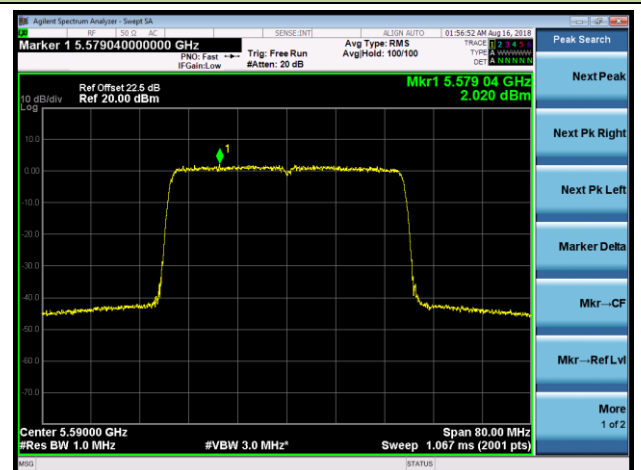

802.11ax-HE40 Power Spectral Density - Ant 0 / Ant 0 + 1 + 2 + 3 (Beam-Forming Mode)

Channel 38 (5190MHz)

Channel 46 (5230MHz)

Channel 54 (5270MHz)

Channel 62 (5310MHz)

Channel 102 (5510MHz)

Channel 118 (5590MHz)

802.11ax-HE80 Power Spectral Density - Ant 0 / Ant 0 + 1 + 2 + 3 (Beam-Forming Mode)

Channel 42 (5210MHz)

Channel 58 (5290MHz)

Channel 106 (5530MHz)

Channel 122 (5610MHz)

Channel 138 (5690MHz)

Channel 155 (5775MHz)