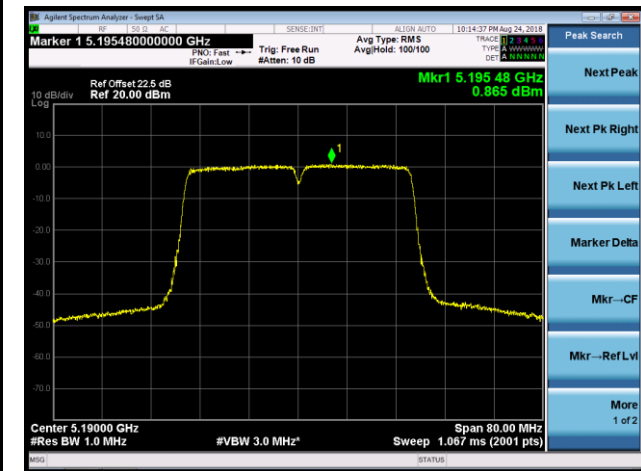

Channel 60 (5300MHz)

Channel 64 (5320MHz)

802.11ac-VHT40 Power Spectral Density - Ant 0 / Ant 0 + 1 + 2 + 3 (Beam-Forming Mode)

Channel 38 (5190MHz)

Channel 46 (5230MHz)

Channel 54 (5270MHz)

Channel 62 (5310MHz)

Channel 102 (5510MHz)

Channel 118 (5590MHz)

Channel 134 (5670MHz)

Channel 142 (5710MHz)

Channel 151 (5755MHz)

Channel 159 (5795MHz)

802.11ac-VHT80 Power Spectral Density - Ant 0 / Ant 0 + 1 + 2 + 3 (Beam-Forming Mode)