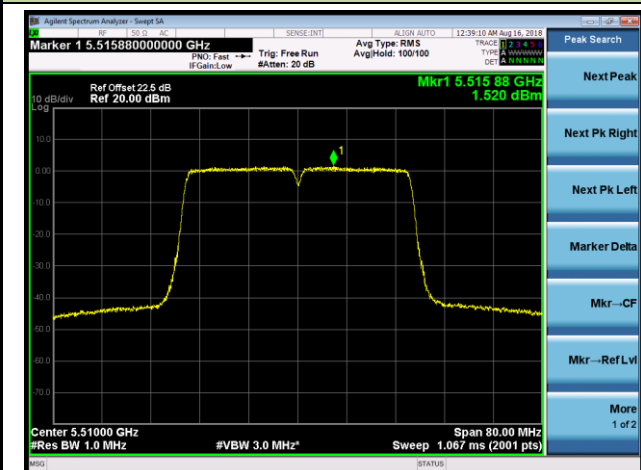

Channel 60 (5300MHz)

Channel 64 (5320MHz)

802.11ac-VHT40 Power Spectral Density - Ant 0 / Ant 0 + 1 + 2 + 3 (Beam-Forming Mode)

Channel 38 (5190MHz)

Channel 46 (5230MHz)

Channel 54 (5270MHz)

Channel 62 (5310MHz)

Channel 102 (5510MHz)

Channel 118 (5590MHz)

Channel 134 (5670MHz)

Channel 142 (5710MHz)

Channel 151 (5755MHz)

Channel 159 (5795MHz)

802.11ac-VHT80 Power Spectral Density - Ant 0 / Ant 0 + 1 + 2 + 3 (Beam-Forming Mode)