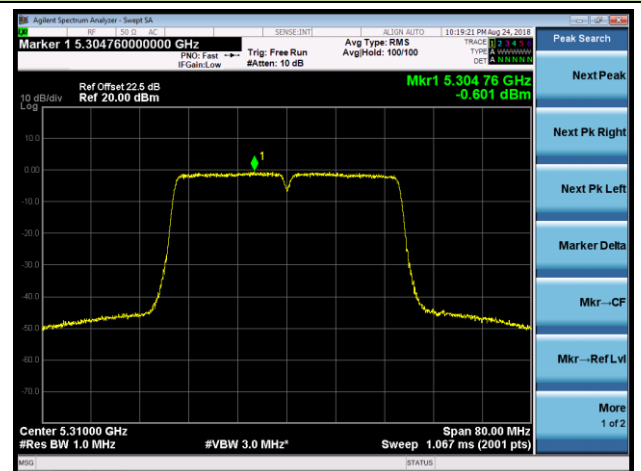

Channel 60 (5300MHz)

Channel 64 (5320MHz)

802.11ac-VHT40 Power Spectral Density - Ant 0 / Ant 0 + 1 + 2 + 3 (Beam-Forming Mode)

Channel 38 (5190MHz)

Channel 46 (5230MHz)

Channel 54 (5270MHz)

Channel 62 (5310MHz)

Channel 102 (5510MHz)

Channel 118 (5590MHz)

Channel 134 (5670MHz)

Channel 142 (5710MHz)

Channel 151 (5755MHz)

Channel 159 (5795MHz)

802.11ac-VHT80 Power Spectral Density - Ant 0 / Ant 0 + 1 + 2 + 3 (Beam-Forming Mode)