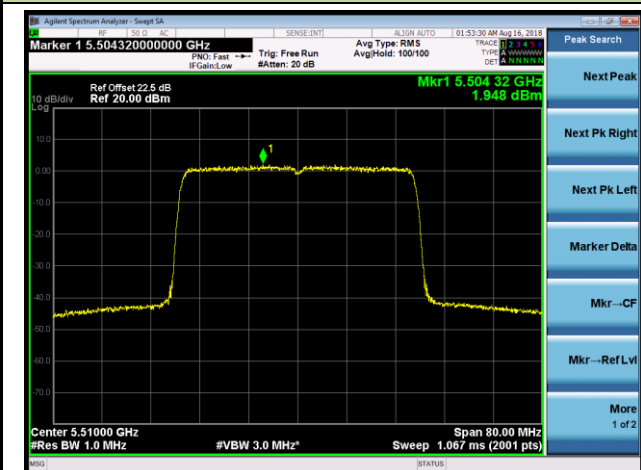

802.11ax-HE40 Power Spectral Density - Ant 0 / Ant 0 + 1 + 2 + 3 (Beam-Forming Mode)

Channel 38 (5190MHz)

Channel 46 (5230MHz)

Channel 54 (5270MHz)

Channel 62 (5310MHz)

Channel 102 (5510MHz)

Channel 118 (5590MHz)

802.11ax-HE80 Power Spectral Density - Ant 0 / Ant 0 + 1 + 2 + 3 (Beam-Forming Mode)

Channel 42 (5210MHz)

Channel 58 (5290MHz)

Channel 106 (5530MHz)

Channel 122 (5610MHz)

Channel 138 (5690MHz)

Channel 155 (5775MHz)