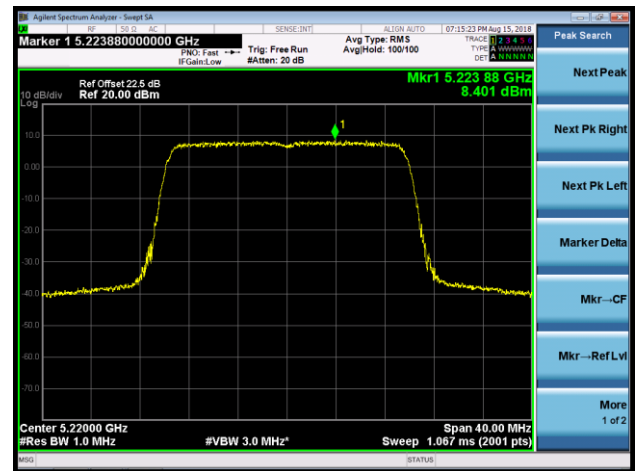

Channel 50 (5250MHz)

Channel 114 (5570MHz)

802.11ax-HE20 Power Spectral Density - Ant 0 / Ant 0 + 1 + 2 + 3 (Beam-Forming Mode)

Channel 36 (5180MHz)

Channel 44 (5220MHz)

Channel 48 (5240MHz)

Channel 52 (5260MHz)