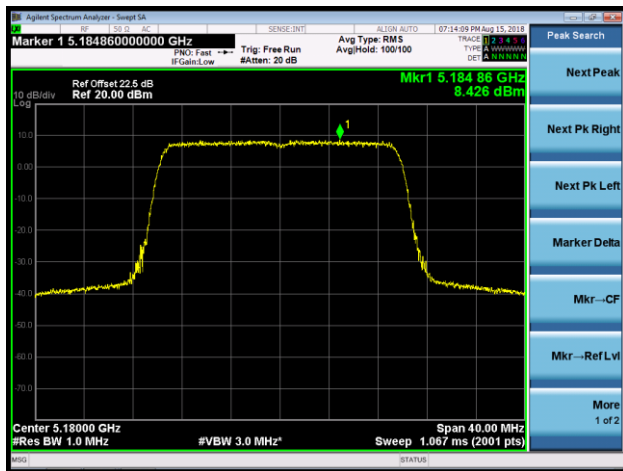

802.11ax-HE20 Power Spectral Density - Ant 0 / Ant 0 + 1 + 2 + 3 (Beam-Forming Mode)

Channel 36 (5180MHz)