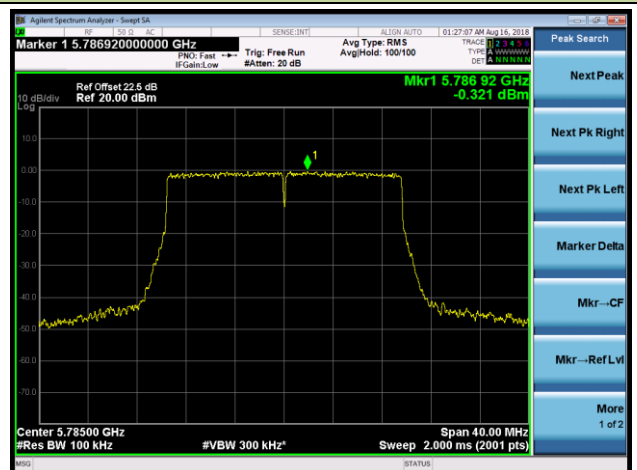

Channel 60 (5300MHz)

Channel 64 (5320MHz)

Channel 100 (5500MHz)

Channel 120 (5600MHz)

Channel 140 (5700MHz)

Channel 144 (5720MHz)

Channel 149 (5745MHz)

Channel 157 (5785MHz)

802.11ax-HE40 Power Spectral Density - Ant 0 / Ant 0 + 1 + 2 + 3 (Beam-Forming Mode)

Channel 38 (5190MHz)

Channel 46 (5230MHz)

Channel 54 (5270MHz)

Channel 62 (5310MHz)

Channel 102 (5510MHz)

Channel 118 (5590MHz)