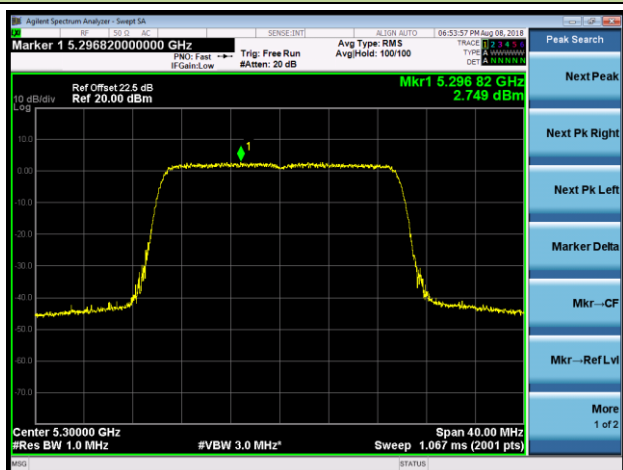

Channel 60 (5300MHz)