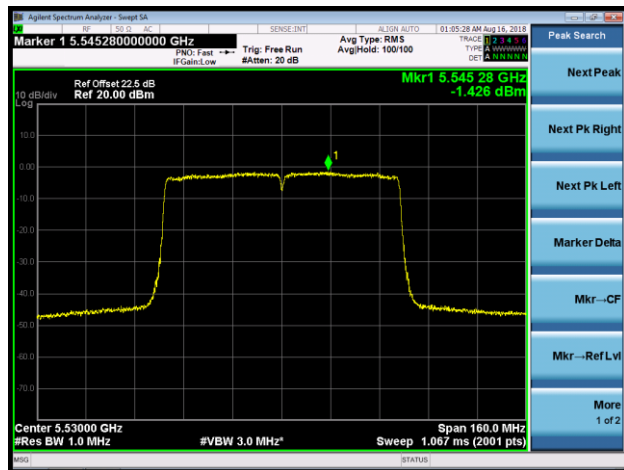

Channel 102 (5510MHz)

Channel 118 (5590MHz)

Channel 134 (5670MHz)

Channel 142 (5710MHz)

Channel 151 (5755MHz)

Channel 159 (5795MHz)

802.11ac-VHT80 Power Spectral Density - Ant 0 / Ant 0 + 1 + 2 + 3 (Beam-Forming Mode)

Channel 42 (5210MHz)

Channel 58 (5290MHz)

Channel 106 (5530MHz)

Channel 122 (5610MHz)

Channel 138 (5690MHz)

Channel 155 (5775MHz)

802.11ac-VHT160 Power Spectral Density - Ant 0 / Ant 0 + 1 + 2 + 3 (Beam-Forming Mode)