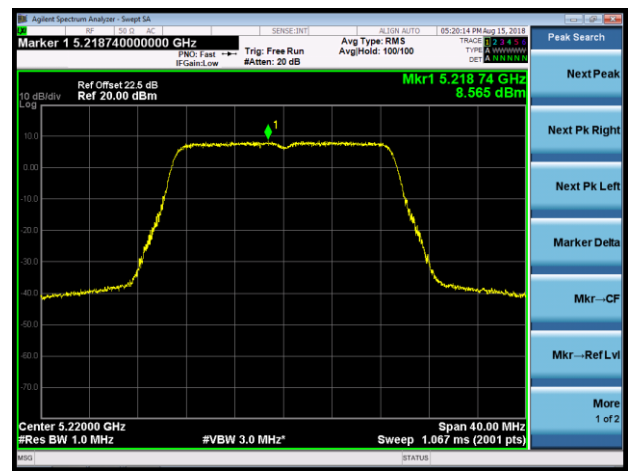

Channel 50 (5250MHz)

Channel 114 (5570MHz)

802.11ac-VHT20 Power Spectral Density - Ant 0 / Ant 0 + 1 + 2 + 3 (Beam-Forming Mode)

Channel 36 (5180MHz)

Channel 44 (5220MHz)

Channel 48 (5240MHz)

Channel 52 (5260MHz)

Channel 60 (5300MHz)

Channel 64 (5320MHz)

802.11ac-VHT40 Power Spectral Density - Ant 0 / Ant 0 + 1 + 2 + 3 (Beam-Forming Mode)

Channel 38 (5190MHz)

Channel 46 (5230MHz)

Channel 54 (5270MHz)

Channel 62 (5310MHz)