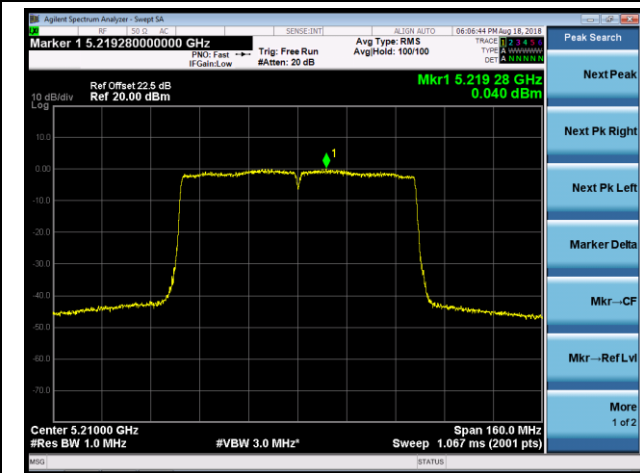

Channel 102 (5510MHz)

Channel 118 (5590MHz)

Channel 134 (5670MHz)

Channel 142 (5710MHz)

Channel 151 (5755MHz)

Channel 159 (5795MHz)

802.11ac-VHT80 Power Spectral Density - Ant 0 / Ant 0 + 1 + 2 + 3 (Beam-Forming Mode)

Channel 42 (5210MHz)

Channel 58 (5290MHz)

Channel 106 (5530MHz)

Channel 122 (5610MHz)

Channel 138 (5690MHz)

Channel 155 (5775MHz)

802.11ac-VHT160 Power Spectral Density - Ant 0 / Ant 0 + 1 + 2 + 3 (Beam-Forming Mode)