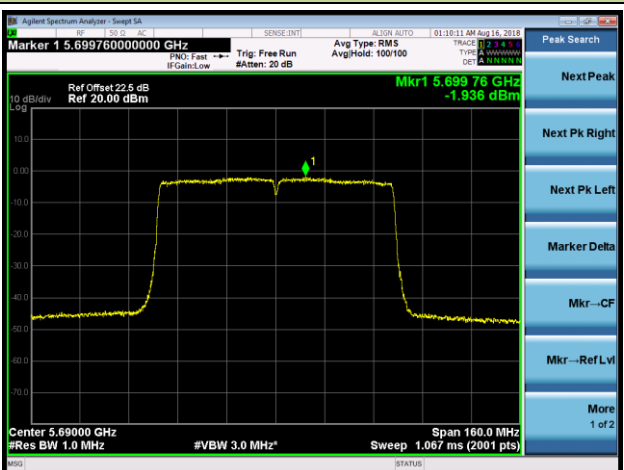

Channel 42 (5210MHz)

Channel 58 (5290MHz)

Channel 106 (5530MHz)

Channel 122 (5610MHz)

Channel 138 (5690MHz)

Channel 155 (5775MHz)

802.11ac-VHT160 Power Spectral Density - Ant 0 / Ant 0 + 1 + 2 + 3 (Beam-Forming Mode)