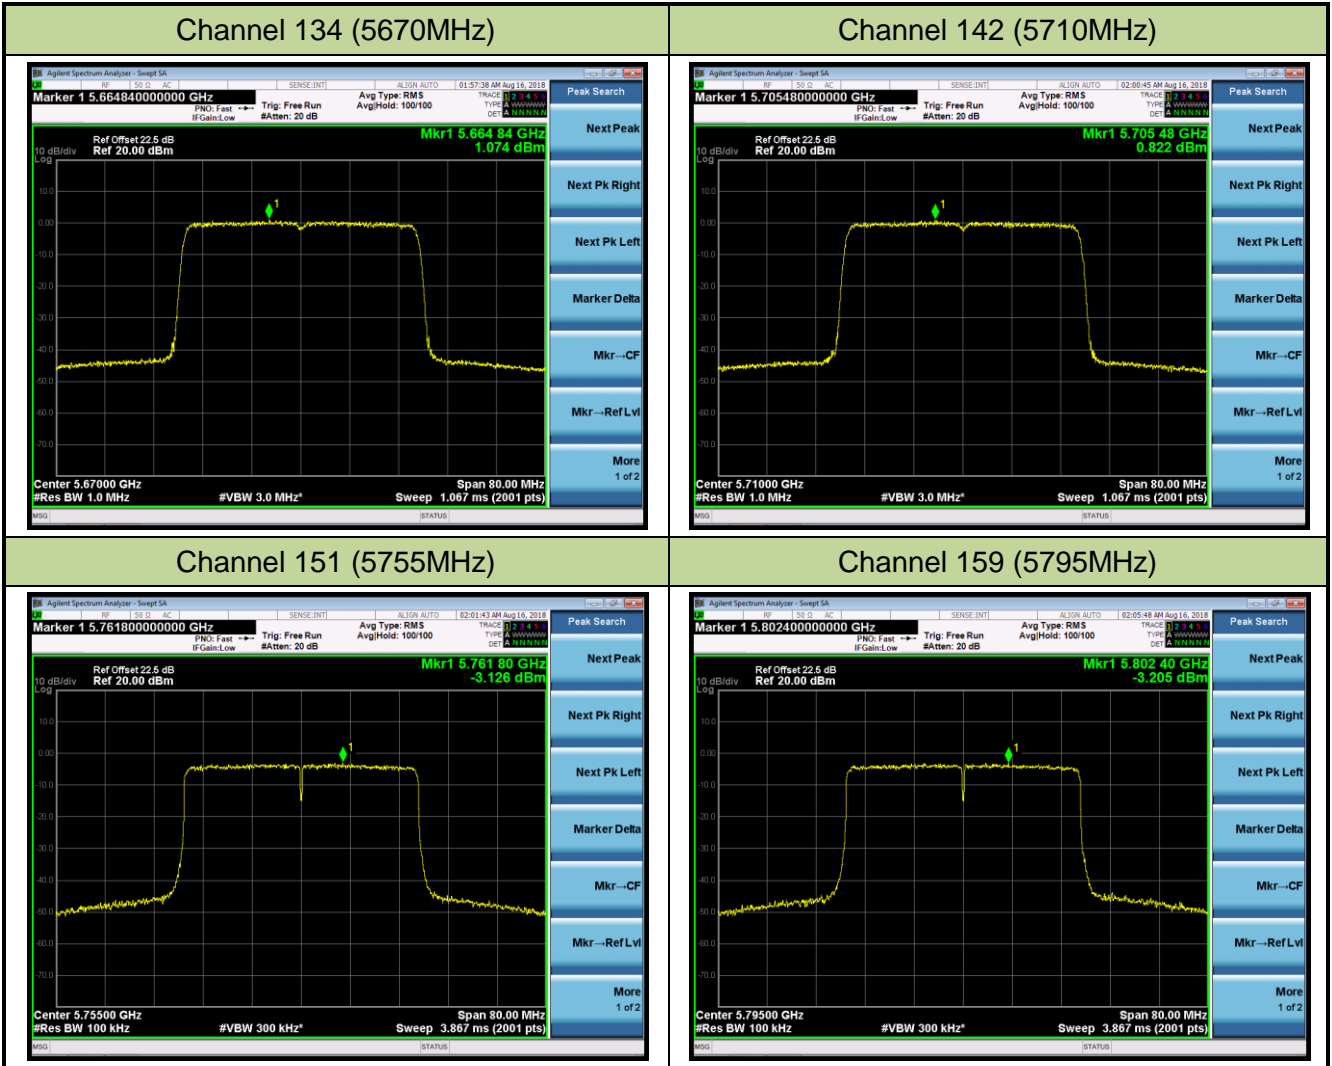

Channel 60 (5300MHz)

Channel 64 (5320MHz)

Channel 100 (5500MHz)

Channel 120 (5600MHz)

Channel 140 (5700MHz)

Channel 144 (5720MHz)

Channel 149 (5745MHz)

Channel 157 (5785MHz)

802.11ax-HE40 Power Spectral Density - Ant 0 / Ant 0 + 1 + 2 + 3 (Beam-Forming Mode)

Channel 38 (5190MHz)

Channel 46 (5230MHz)

Channel 54 (5270MHz)

Channel 62 (5310MHz)

Channel 102 (5510MHz)

Channel 118 (5590MHz)

802.11ax-HE80 Power Spectral Density - Ant 0 / Ant 0 + 1 + 2 + 3 (Beam-Forming Mode)

Channel 42 (5210MHz)

Channel 58 (5290MHz)

Channel 106 (5530MHz)

Channel 122 (5610MHz)

Channel 138 (5690MHz)

Channel 155 (5775MHz)

802.11ax-HE160 Power Spectral Density - Ant 0 / Ant 0 + 1 + 2 + 3 (Beam-Forming Mode)

Channel 50 (5250MHz)

Channel 114 (5570MHz)