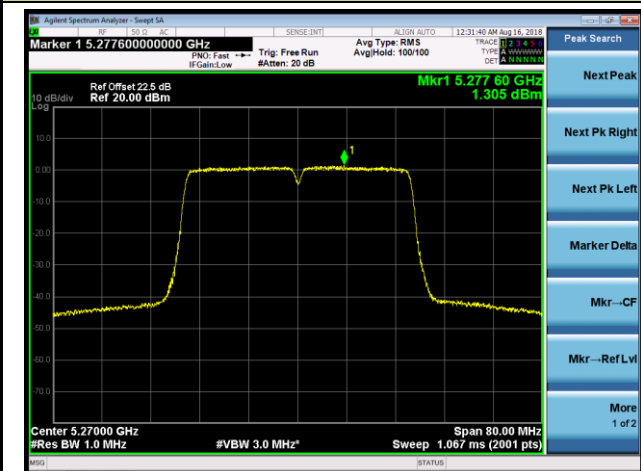

Channel 60 (5300MHz)

Channel 64 (5320MHz)

802.11ac-VHT40 Power Spectral Density - Ant 0 / Ant 0 + 1 + 2 + 3 (Beam-Forming Mode)

Channel 38 (5190MHz)

Channel 46 (5230MHz)

Channel 54 (5270MHz)

Channel 62 (5310MHz)

Channel 102 (5510MHz)

Channel 118 (5590MHz)

Channel 134 (5670MHz)

Channel 142 (5710MHz)

Channel 151 (5755MHz)

Channel 159 (5795MHz)

802.11ac-VHT80 Power Spectral Density - Ant 0 / Ant 0 + 1 + 2 + 3 (Beam-Forming Mode)