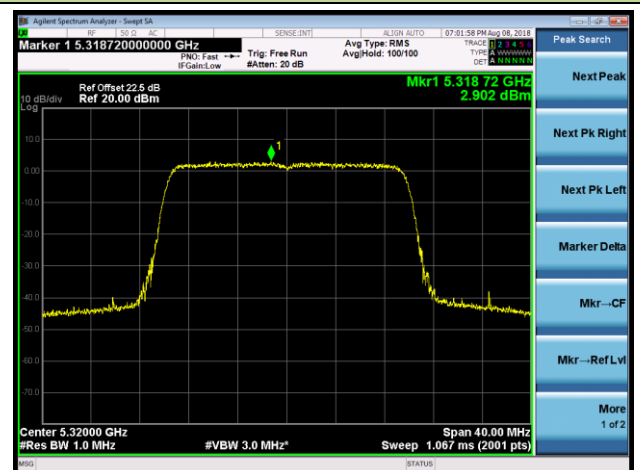

Channel 64 (5320MHz)