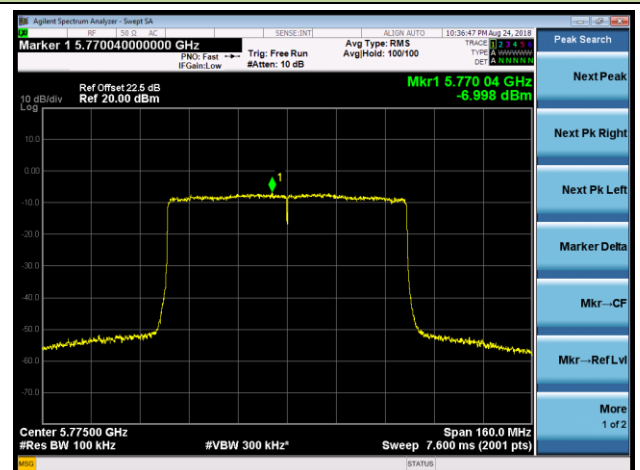

802.11ax-HE80 Power Spectral Density - Ant 0 / Ant 0 + 1 + 2 + 3 (Beam-Forming Mode)

Channel 42 (5210MHz)

Channel 58 (5290MHz)

Channel 106 (5530MHz)

Channel 122 (5610MHz)

Channel 138 (5690MHz)

Channel 155 (5775MHz)

802.11ax-HE160 Power Spectral Density - Ant 0 / Ant 0 + 1 + 2 + 3 (Beam-Forming Mode)

Channel 50 (5250MHz)

Channel 114 (5570MHz)