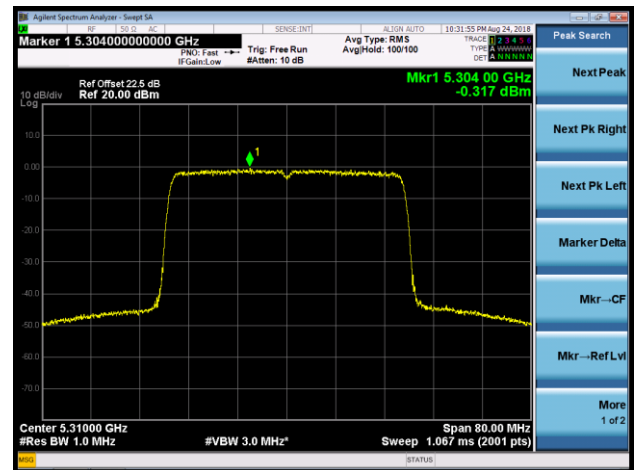

802.11ax-HE40 Power Spectral Density - Ant 0 / Ant 0 + 1 + 2 + 3 (Beam-Forming Mode)

Channel 38 (5190MHz)

Channel 46 (5230MHz)

Channel 54 (5270MHz)

Channel 62 (5310MHz)

Channel 102 (5510MHz)

Channel 118 (5590MHz)

802.11ax-HE80 Power Spectral Density - Ant 0 / Ant 0 + 1 + 2 + 3 (Beam-Forming Mode)

Channel 42 (5210MHz)

Channel 58 (5290MHz)

Channel 106 (5530MHz)

Channel 122 (5610MHz)

Channel 138 (5690MHz)

Channel 155 (5775MHz)