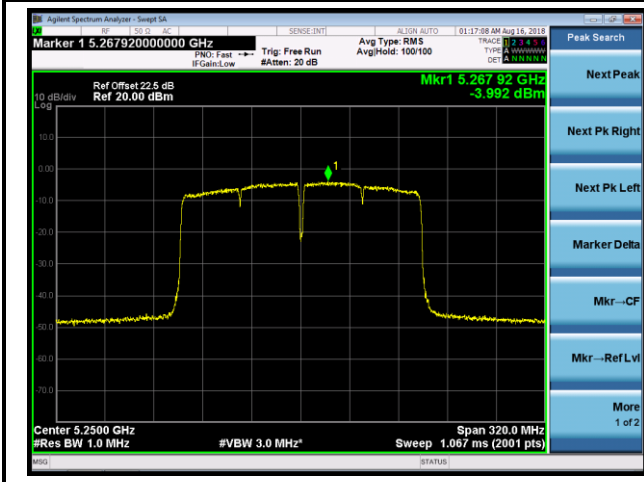

802.11ac-VHT160 Power Spectral Density - Ant 0 / Ant 0 + 1 + 2 + 3 (Beam-Forming Mode)

Channel 50 (5250MHz)