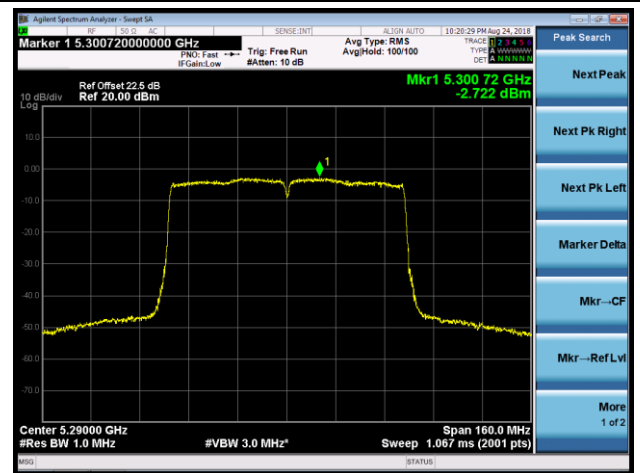

Channel 102 (5510MHz)

Channel 118 (5590MHz)

Channel 134 (5670MHz)

Channel 142 (5710MHz)

Channel 151 (5755MHz)

Channel 159 (5795MHz)

802.11ac-VHT80 Power Spectral Density - Ant 0 / Ant 0 + 1 + 2 + 3 (Beam-Forming Mode)

Channel 42 (5210MHz)

Channel 58 (5290MHz)

Channel 106 (5530MHz)

Channel 122 (5610MHz)

Channel 138 (5690MHz)

Channel 155 (5775MHz)

802.11ac-VHT160 Power Spectral Density - Ant 0 / Ant 0 + 1 + 2 + 3 (Beam-Forming Mode)