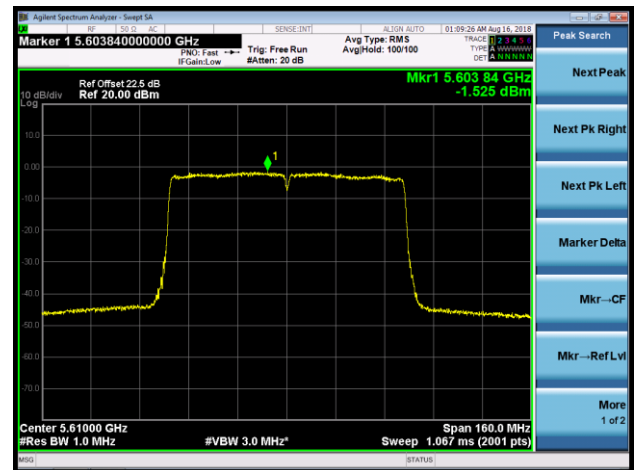

Channel 42 (5210MHz)

Channel 58 (5290MHz)

Channel 106 (5530MHz)

Channel 122 (5610MHz)

Channel 138 (5690MHz)

Channel 155 (5775MHz)

802.11ac-VHT160 Power Spectral Density - Ant 0 / Ant 0 + 1 + 2 + 3 (Beam-Forming Mode)