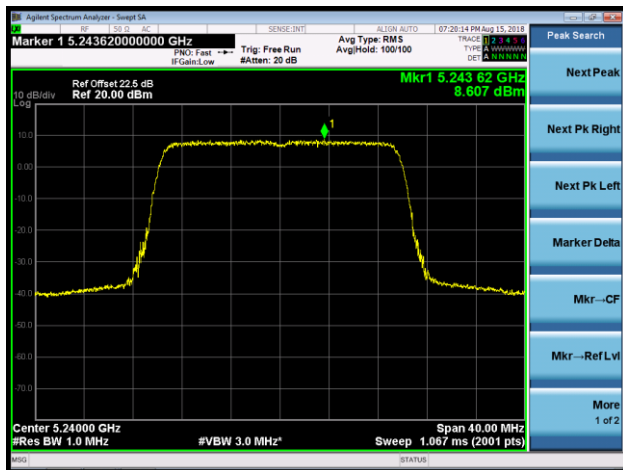

Channel 50 (5250MHz)

Channel 114 (5570MHz)

802.11ax-HE20 Power Spectral Density - Ant 0 / Ant 0 + 1 + 2 + 3 (Beam-Forming Mode)

Channel 36 (5180MHz)

Channel 44 (5220MHz)

Channel 48 (5240MHz)

Channel 52 (5260MHz)