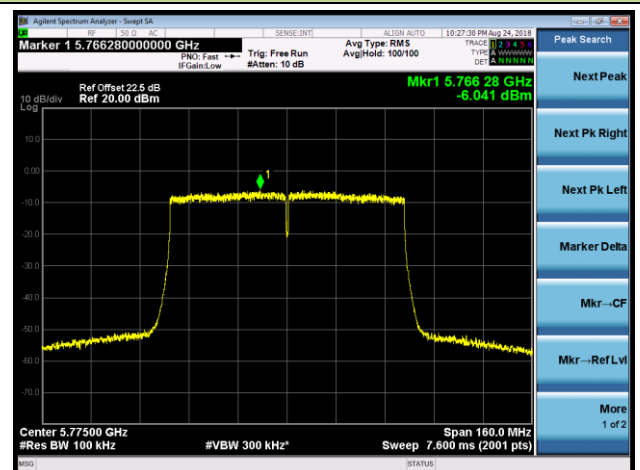

Channel 42 (5210MHz)

Channel 58 (5290MHz)

Channel 106 (5530MHz)

Channel 122 (5610MHz)

Channel 138 (5690MHz)

Channel 155 (5775MHz)

802.11ac-VHT160 Power Spectral Density - Ant 0 / Ant 0 + 1 + 2 + 3 (Beam-Forming Mode)