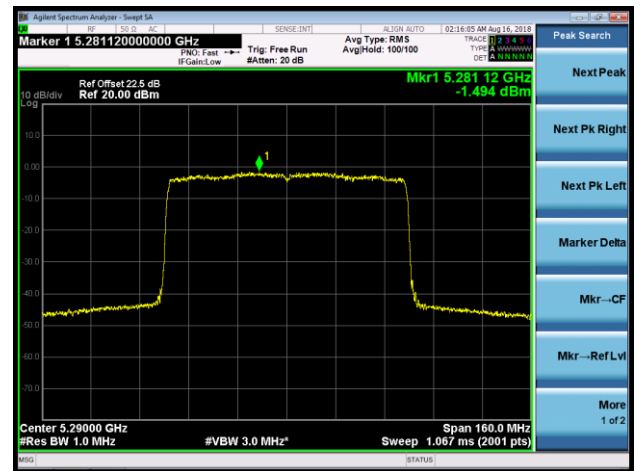

802.11ax-HE40 Power Spectral Density - Ant 0 / Ant 0 + 1 + 2 + 3 (Beam-Forming Mode)

Channel 38 (5190MHz)

Channel 46 (5230MHz)

Channel 54 (5270MHz)

Channel 62 (5310MHz)

Channel 102 (5510MHz)

Channel 118 (5590MHz)

802.11ax-HE80 Power Spectral Density - Ant 0 / Ant 0 + 1 + 2 + 3 (Beam-Forming Mode)

Channel 42 (5210MHz)

Channel 58 (5290MHz)

Channel 106 (5530MHz)

Channel 122 (5610MHz)

Channel 138 (5690MHz)

Channel 155 (5775MHz)