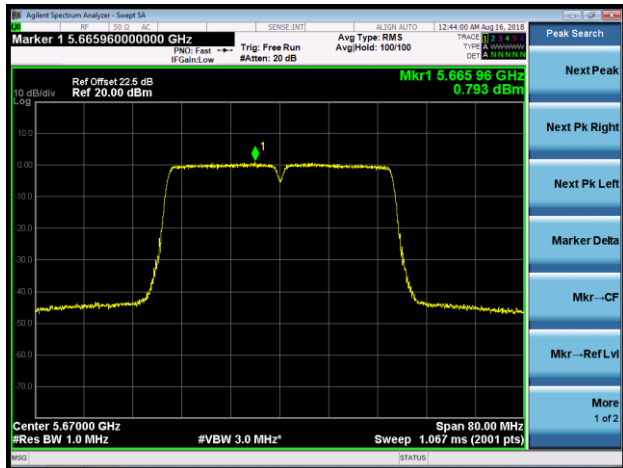

Channel 60 (5300MHz)

Channel 64 (5320MHz)

802.11ac-VHT40 Power Spectral Density - Ant 0 / Ant 0 + 1 + 2 + 3 (Beam-Forming Mode)

Channel 38 (5190MHz)

Channel 46 (5230MHz)

Channel 54 (5270MHz)

Channel 62 (5310MHz)

Channel 102 (5510MHz)

Channel 118 (5590MHz)

Channel 134 (5670MHz)

Channel 142 (5710MHz)

Channel 151 (5755MHz)

Channel 159 (5795MHz)

802.11ac-VHT80 Power Spectral Density - Ant 0 / Ant 0 + 1 + 2 + 3 (Beam-Forming Mode)