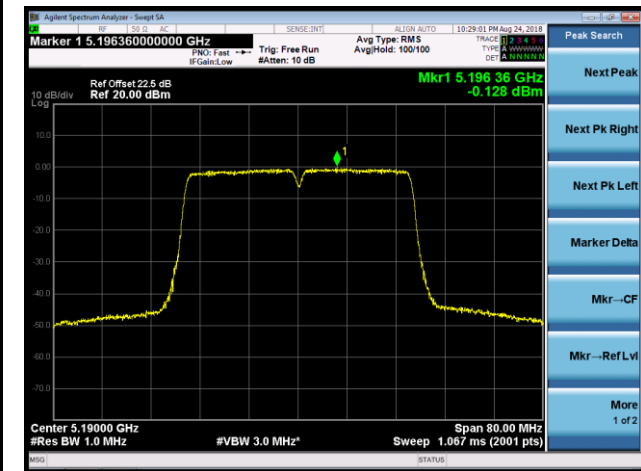

Channel 60 (5300MHz)

Channel 64 (5320MHz)

Channel 100 (5500MHz)

Channel 120 (5600MHz)

Channel 140 (5700MHz)

Channel 144 (5720MHz)

Channel 149 (5745MHz)

Channel 157 (5785MHz)

802.11ax-HE40 Power Spectral Density - Ant 0 / Ant 0 + 1 + 2 + 3 (Beam-Forming Mode)

Channel 38 (5190MHz)

Channel 46 (5230MHz)

Channel 54 (5270MHz)

Channel 62 (5310MHz)

Channel 102 (5510MHz)

Channel 118 (5590MHz)