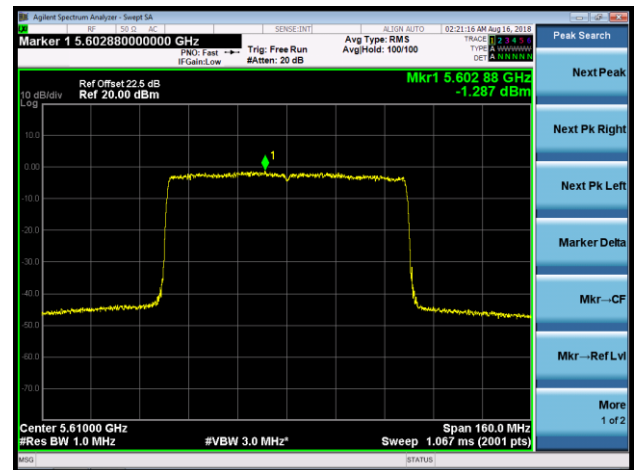

802.11ax-HE80 Power Spectral Density - Ant 0 / Ant 0 + 1 + 2 + 3 (Beam-Forming Mode)

Channel 42 (5210MHz)

Channel 58 (5290MHz)

Channel 106 (5530MHz)

Channel 122 (5610MHz)

Channel 138 (5690MHz)

Channel 155 (5775MHz)

802.11ax-HE160 Power Spectral Density - Ant 0 / Ant 0 + 1 + 2 + 3 (Beam-Forming Mode)

Channel 50 (5250MHz)

Channel 114 (5570MHz)