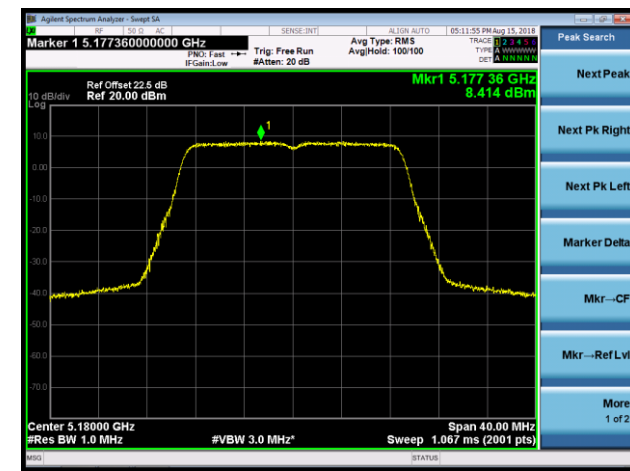

802.11ax-HE80 Power Spectral Density - Ant 3 / Ant 0 + 1 + 2 + 3 (CDD Mode)

Channel 42 (5210MHz)

Channel 58 (5290MHz)

Channel 106 (5530MHz)

Channel 122 (5610MHz)

Channel 138 (5690MHz)

Channel 155 (5775MHz)

802.11ax-HE160 Power Spectral Density - Ant 3 / Ant 0 + 1 + 2 + 3 (CDD Mode)

Channel 50 (5250MHz)

Channel 114 (5570MHz)

802.11ac-VHT20 Power Spectral Density - Ant 0 / Ant 0 + 1 + 2 + 3 (Beam-Forming Mode)

Channel 36 (5180MHz)

Channel 44 (5220MHz)

Channel 48 (5240MHz)

Channel 52 (5260MHz)