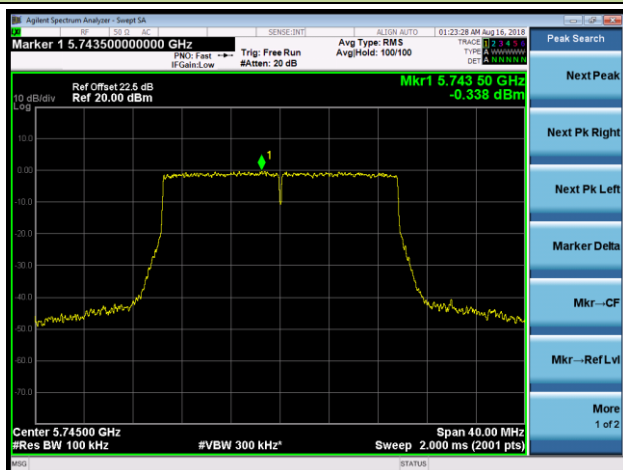

Channel 60 (5300MHz)

Channel 64 (5320MHz)

Channel 100 (5500MHz)

Channel 120 (5600MHz)

Channel 140 (5700MHz)

Channel 144 (5720MHz)

Channel 149 (5745MHz)

Channel 157 (5785MHz)

802.11ax-HE40 Power Spectral Density - Ant 0 / Ant 0 + 1 + 2 + 3 (Beam-Forming Mode)

Channel 38 (5190MHz)

Channel 46 (5230MHz)

Channel 54 (5270MHz)

Channel 62 (5310MHz)

Channel 102 (5510MHz)

Channel 118 (5590MHz)