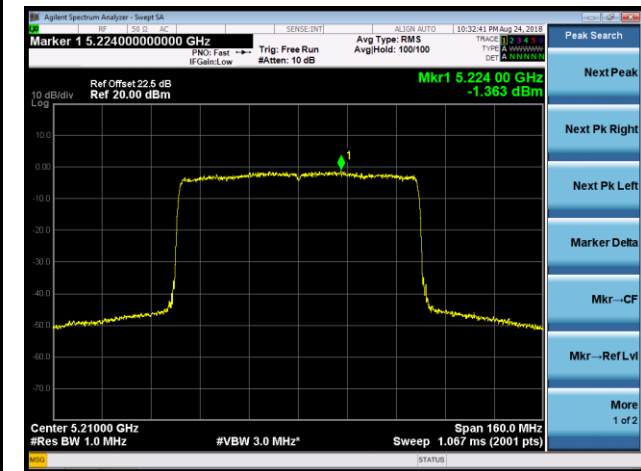

802.11ax-HE40 Power Spectral Density - Ant 0 / Ant 0 + 1 + 2 + 3 (Beam-Forming Mode)

Channel 38 (5190MHz)

Channel 46 (5230MHz)

Channel 54 (5270MHz)

Channel 62 (5310MHz)

Channel 102 (5510MHz)

Channel 118 (5590MHz)

802.11ax-HE80 Power Spectral Density - Ant 0 / Ant 0 + 1 + 2 + 3 (Beam-Forming Mode)

Channel 42 (5210MHz)

Channel 58 (5290MHz)

Channel 106 (5530MHz)

Channel 122 (5610MHz)

Channel 138 (5690MHz)

Channel 155 (5775MHz)