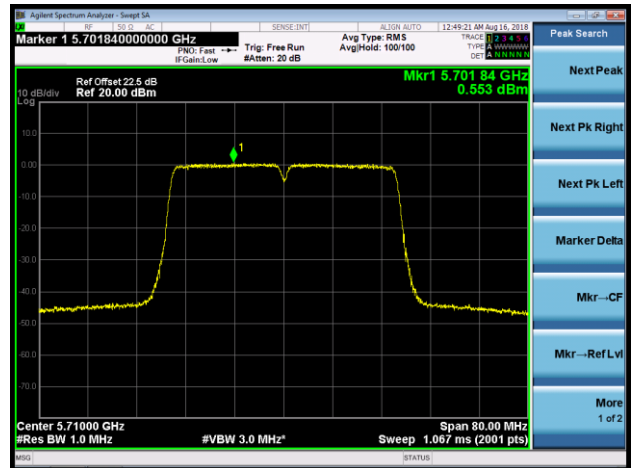

Channel 102 (5510MHz)

Channel 118 (5590MHz)

Channel 134 (5670MHz)

Channel 142 (5710MHz)

Channel 151 (5755MHz)

Channel 159 (5795MHz)

802.11ac-VHT80 Power Spectral Density - Ant 0 / Ant 0 + 1 + 2 + 3 (Beam-Forming Mode)

Channel 42 (5210MHz)

Channel 58 (5290MHz)

Channel 106 (5530MHz)

Channel 122 (5610MHz)

Channel 138 (5690MHz)

Channel 155 (5775MHz)

802.11ac-VHT160 Power Spectral Density - Ant 0 / Ant 0 + 1 + 2 + 3 (Beam-Forming Mode)