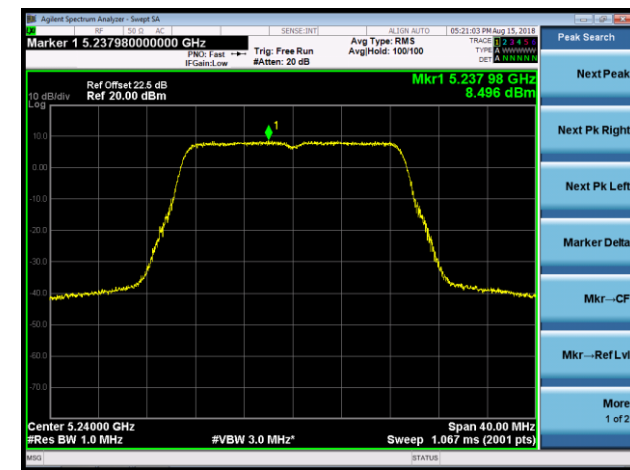

Channel 50 (5250MHz)

Channel 114 (5570MHz)

802.11ac-VHT20 Power Spectral Density - Ant 0 / Ant 0 + 1 + 2 + 3 (Beam-Forming Mode)

Channel 36 (5180MHz)

Channel 44 (5220MHz)

Channel 48 (5240MHz)

Channel 52 (5260MHz)

Channel 60 (5300MHz)

Channel 64 (5320MHz)

802.11ac-VHT40 Power Spectral Density - Ant 0 / Ant 0 + 1 + 2 + 3 (Beam-Forming Mode)

Channel 38 (5190MHz)

Channel 46 (5230MHz)

Channel 54 (5270MHz)

Channel 62 (5310MHz)