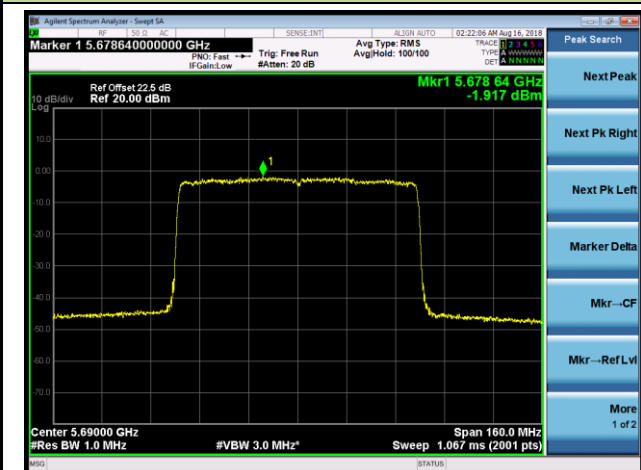

802.11ax-HE40 Power Spectral Density - Ant 0 / Ant 0 + 1 + 2 + 3 (Beam-Forming Mode)

Channel 38 (5190MHz)

Channel 46 (5230MHz)

Channel 54 (5270MHz)

Channel 62 (5310MHz)

Channel 102 (5510MHz)

Channel 118 (5590MHz)

802.11ax-HE80 Power Spectral Density - Ant 0 / Ant 0 + 1 + 2 + 3 (Beam-Forming Mode)

Channel 42 (5210MHz)

Channel 58 (5290MHz)

Channel 106 (5530MHz)

Channel 122 (5610MHz)

Channel 138 (5690MHz)

Channel 155 (5775MHz)

802.11ax-HE160 Power Spectral Density - Ant 0 / Ant 0 + 1 + 2 + 3 (Beam-Forming Mode)

Channel 50 (5250MHz)

Channel 114 (5570MHz)