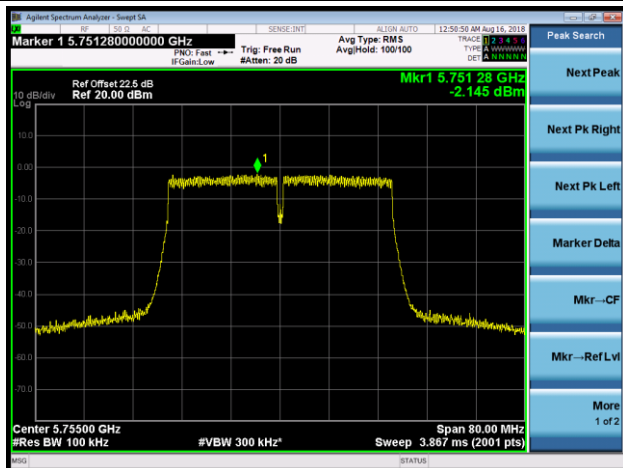

Channel 102 (5510MHz)

Channel 118 (5590MHz)

Channel 134 (5670MHz)

Channel 142 (5710MHz)

Channel 151 (5755MHz)

Channel 159 (5795MHz)

802.11ac-VHT80 Power Spectral Density - Ant 0 / Ant 0 + 1 + 2 + 3 (Beam-Forming Mode)

Channel 42 (5210MHz)

Channel 58 (5290MHz)

Channel 106 (5530MHz)

Channel 122 (5610MHz)

Channel 138 (5690MHz)

Channel 155 (5775MHz)

802.11ac-VHT160 Power Spectral Density - Ant 0 / Ant 0 + 1 + 2 + 3 (Beam-Forming Mode)