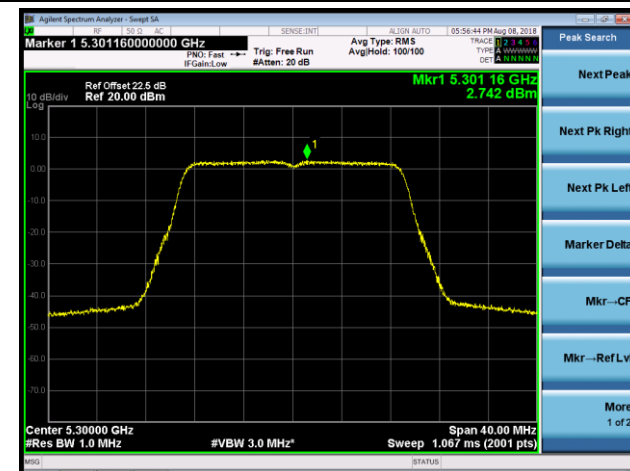

Channel 50 (5250MHz)

Channel 114 (5570MHz)

802.11ac-VHT20 Power Spectral Density - Ant 0 / Ant 0 + 1 + 2 + 3 (Beam-Forming Mode)

Channel 36 (5180MHz)

Channel 44 (5220MHz)

Channel 48 (5240MHz)

Channel 52 (5260MHz)

Channel 60 (5300MHz)

Channel 64 (5320MHz)

802.11ac-VHT40 Power Spectral Density - Ant 0 / Ant 0 + 1 + 2 + 3 (Beam-Forming Mode)

Channel 38 (5190MHz)

Channel 46 (5230MHz)

Channel 54 (5270MHz)

Channel 62 (5310MHz)