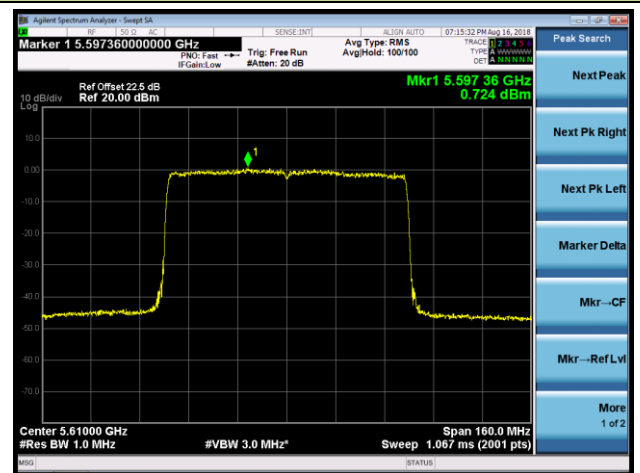

802.11ax-HE80 Power Spectral Density - Ant 3 / Ant 0 + 1 + 2 + 3 (CDD Mode)

Channel 42 (5210MHz)

Channel 58 (5290MHz)

Channel 106 (5530MHz)

Channel 122 (5610MHz)

Channel 138 (5690MHz)

Channel 155 (5775MHz)

802.11ax-HE160 Power Spectral Density - Ant 3 / Ant 0 + 1 + 2 + 3 (CDD Mode)

Channel 50 (5250MHz)

Channel 114 (5570MHz)

802.11ac-VHT20 Power Spectral Density - Ant 0 / Ant 0 + 1 + 2 + 3 (Beam-Forming Mode)

Channel 36 (5180MHz)

Channel 44 (5220MHz)

Channel 48 (5240MHz)

Channel 52 (5260MHz)