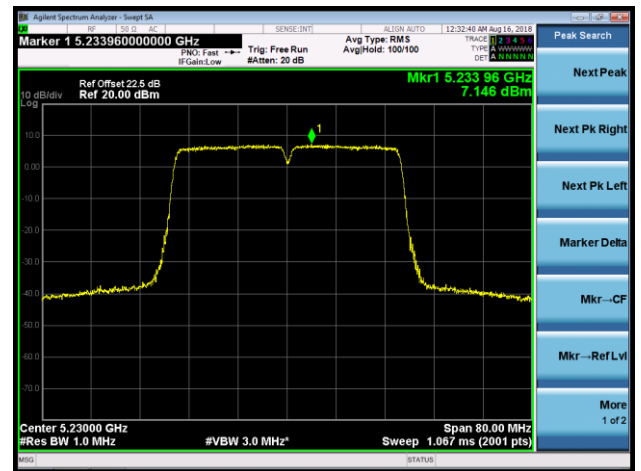

Channel 60 (5300MHz)

Channel 64 (5320MHz)

802.11ac-VHT40 Power Spectral Density - Ant 0 / Ant 0 + 1 + 2 + 3 (Beam-Forming Mode)

Channel 38 (5190MHz)

Channel 46 (5230MHz)

Channel 54 (5270MHz)

Channel 62 (5310MHz)

Channel 102 (5510MHz)

Channel 118 (5590MHz)

Channel 134 (5670MHz)

Channel 142 (5710MHz)

Channel 151 (5755MHz)

Channel 159 (5795MHz)

802.11ac-VHT80 Power Spectral Density - Ant 0 / Ant 0 + 1 + 2 + 3 (Beam-Forming Mode)