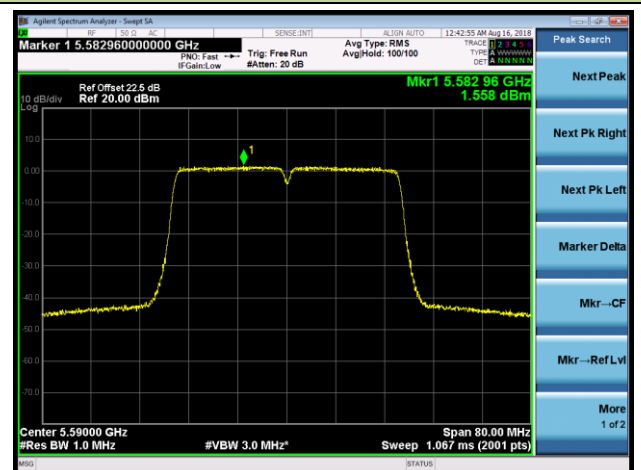

Channel 60 (5300MHz)

Channel 64 (5320MHz)

802.11ac-VHT40 Power Spectral Density - Ant 0 / Ant 0 + 1 + 2 + 3 (Beam-Forming Mode)

Channel 38 (5190MHz)

Channel 46 (5230MHz)

Channel 54 (5270MHz)

Channel 62 (5310MHz)

Channel 102 (5510MHz)

Channel 118 (5590MHz)

Channel 134 (5670MHz)

Channel 142 (5710MHz)

Channel 151 (5755MHz)

Channel 159 (5795MHz)

802.11ac-VHT80 Power Spectral Density - Ant 0 / Ant 0 + 1 + 2 + 3 (Beam-Forming Mode)