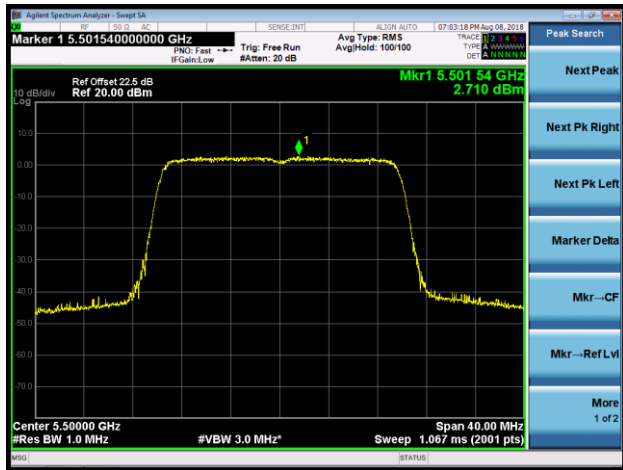

Channel 100 (5500MHz)