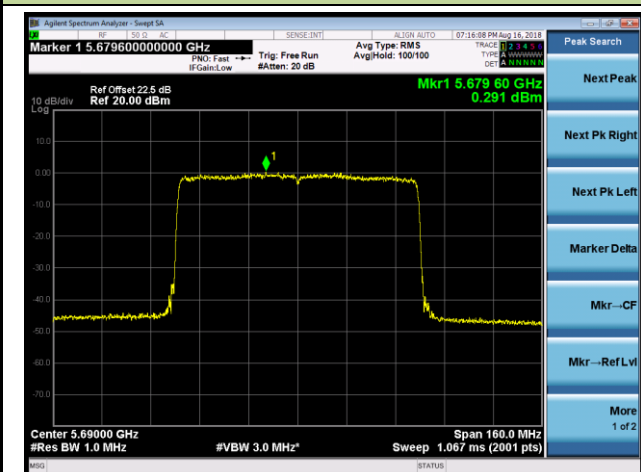

802.11ax-HE80 Power Spectral Density - Ant 3 / Ant 0 + 1 + 2 + 3 (CDD Mode)

Channel 42 (5210MHz)

Channel 58 (5290MHz)

Channel 106 (5530MHz)

Channel 122 (5610MHz)

Channel 138 (5690MHz)

Channel 155 (5775MHz)

802.11ax-HE160 Power Spectral Density - Ant 3 / Ant 0 + 1 + 2 + 3 (CDD Mode)

Channel 50 (5250MHz)

Channel 114 (5570MHz)

802.11ac-VHT20 Power Spectral Density - Ant 0 / Ant 0 + 1 + 2 + 3 (Beam-Forming Mode)

Channel 36 (5180MHz)

Channel 44 (5220MHz)

Channel 48 (5240MHz)

Channel 52 (5260MHz)