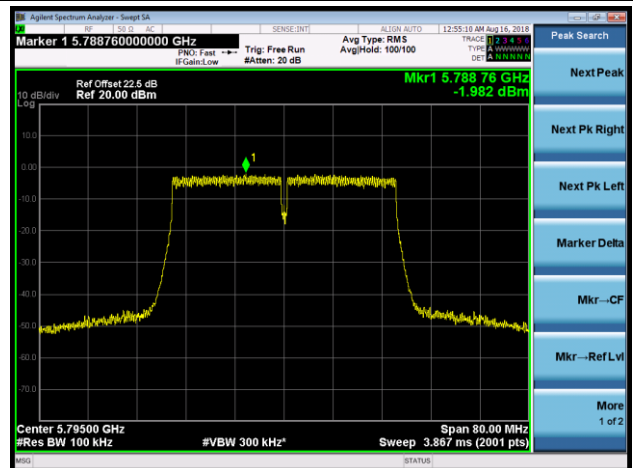

Channel 102 (5510MHz)

Channel 118 (5590MHz)

Channel 134 (5670MHz)

Channel 142 (5710MHz)

Channel 151 (5755MHz)

Channel 159 (5795MHz)

802.11ac-VHT80 Power Spectral Density - Ant 0 / Ant 0 + 1 + 2 + 3 (Beam-Forming Mode)