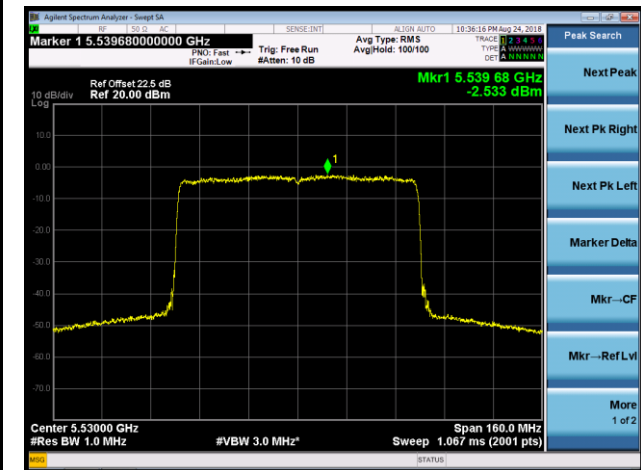

802.11ax-HE80 Power Spectral Density - Ant 0 / Ant 0 + 1 + 2 + 3 (Beam-Forming Mode)

Channel 42 (5210MHz)

Channel 58 (5290MHz)

Channel 106 (5530MHz)

Channel 122 (5610MHz)

Channel 138 (5690MHz)

Channel 155 (5775MHz)

802.11ax-HE160 Power Spectral Density - Ant 0 / Ant 0 + 1 + 2 + 3 (Beam-Forming Mode)

Channel 50 (5250MHz)

Channel 114 (5570MHz)