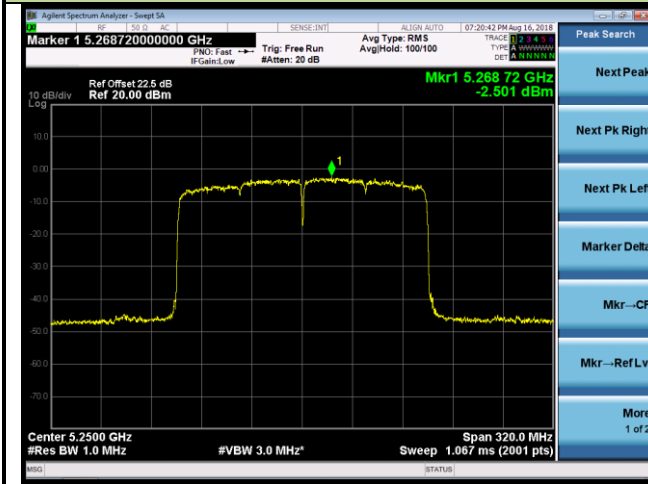

802.11ax-HE80 Power Spectral Density - Ant 3 / Ant 0 + 1 + 2 + 3 (CDD Mode)

Channel 42 (5210MHz)

Channel 58 (5290MHz)

Channel 106 (5530MHz)

Channel 122 (5610MHz)

Channel 138 (5690MHz)

Channel 155 (5775MHz)

802.11ax-HE160 Power Spectral Density - Ant 3 / Ant 0 + 1 + 2 + 3 (CDD Mode)

Channel 50 (5250MHz)

Channel 114 (5570MHz)

802.11ac-VHT20 Power Spectral Density - Ant 0 / Ant 0 + 1 + 2 + 3 (Beam-Forming Mode)

Channel 36 (5180MHz)

Channel 44 (5220MHz)

Channel 48 (5240MHz)

Channel 52 (5260MHz)