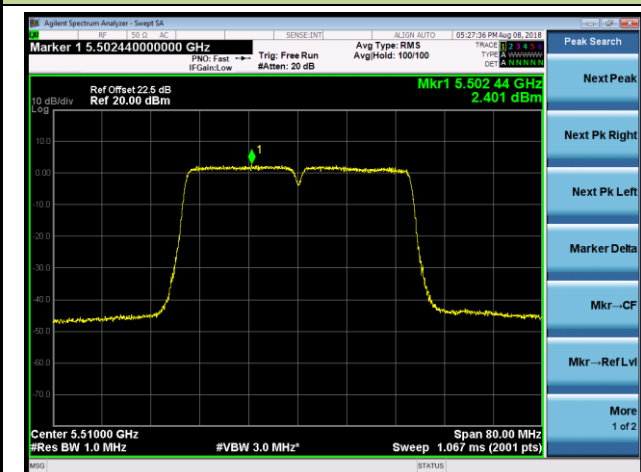

Channel 38 (5190MHz)

Channel 46 (5230MHz)

Channel 54 (5270MHz)

Channel 62 (5310MHz)

Channel 102 (5510MHz)

Channel 118 (5590MHz)

802.11ac-VHT20 Power Spectral Density - Ant 3 / Ant 0 + 1 + 2 + 3 (CDD Mode)

Channel 36 (5180MHz)