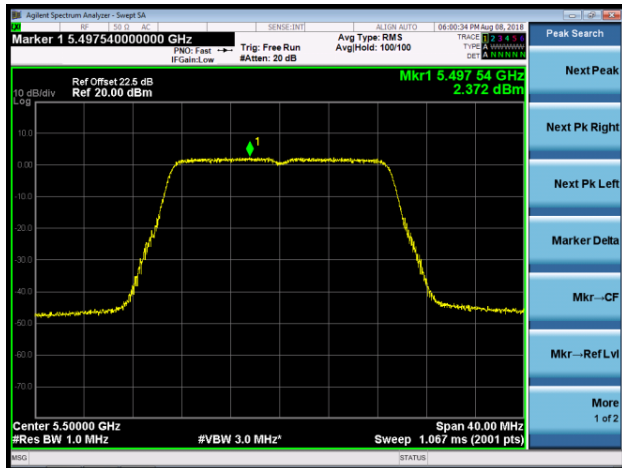

Channel 44 (5220MHz)

Channel 48 (5240MHz)

Channel 52 (5260MHz)

Channel 60 (5300MHz)

Channel 64 (5320MHz)

Channel 100 (5500MHz)

Channel 120 (5600MHz)

Channel 140 (5700MHz)

Channel 144 (5720MHz)

Channel 149 (5745MHz)

Channel 157 (5785MHz)

802.11ac-VHT40 Power Spectral Density - Ant 3 / Ant 0 + 1 + 2 + 3 (CDD Mode)

Channel 38 (5190MHz)

Channel 46 (5230MHz)

Channel 54 (5270MHz)

Channel 62 (5310MHz)