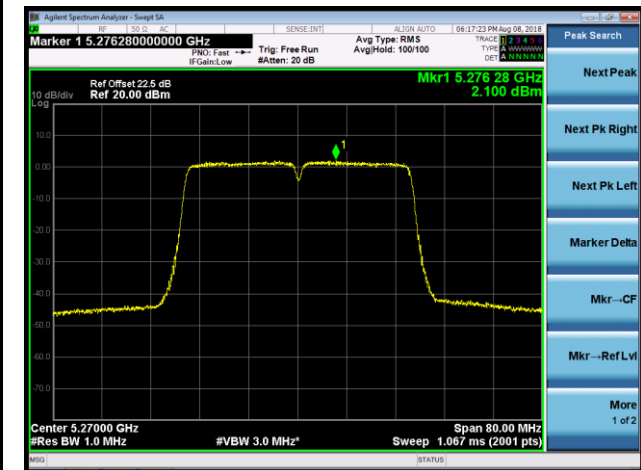

Channel 144 (5720MHz)

Channel 149 (5745MHz)

Channel 157 (5785MHz)

802.11ac-VHT40 Power Spectral Density - Ant 3 / Ant 0 + 1 + 2 + 3 (CDD Mode)

Channel 38 (5190MHz)

Channel 46 (5230MHz)

Channel 54 (5270MHz)

Channel 62 (5310MHz)

Channel 102 (5510MHz)

Channel 118 (5590MHz)

802.11ac-VHT80 Power Spectral Density - Ant 3 / Ant 0 + 1 + 2 + 3 (CDD Mode)

Channel 42 (5210MHz)

Channel 58 (5290MHz)

Channel 106 (5530MHz)

Channel 122 (5610MHz)