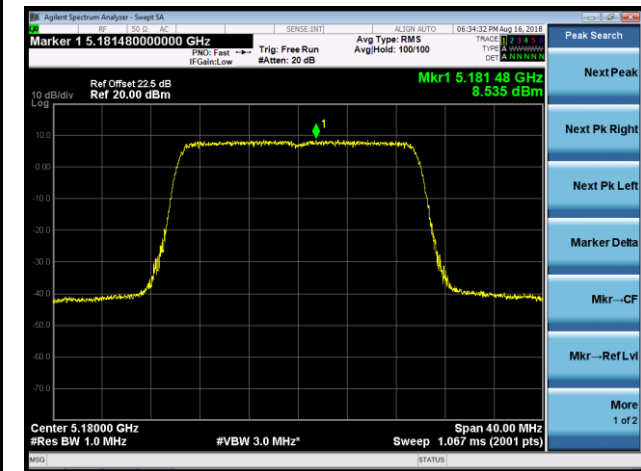

802.11ax-HE20 Power Spectral Density - Ant 3 / Ant 0 + 1 + 2 + 3 (CDD Mode)

Channel 36 (5180MHz)