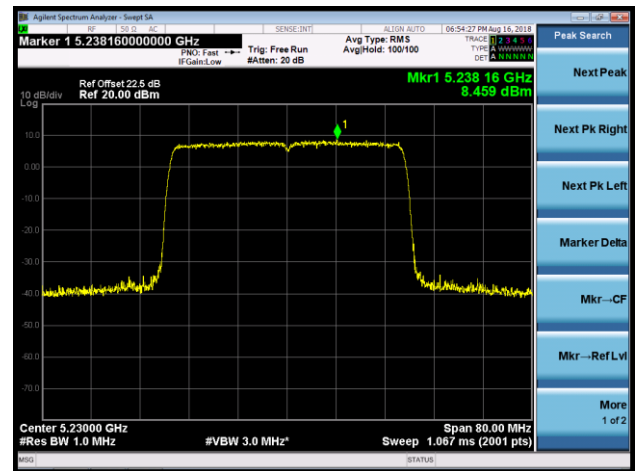

Channel 140 (5700MHz)

Channel 144 (5720MHz)

Channel 149 (5745MHz)

Channel 157 (5785MHz)

802.11ax-HE40 Power Spectral Density - Ant 3 / Ant 0 + 1 + 2 + 3 (CDD Mode)

Channel 38 (5190MHz)

Channel 46 (5230MHz)

Channel 54 (5270MHz)