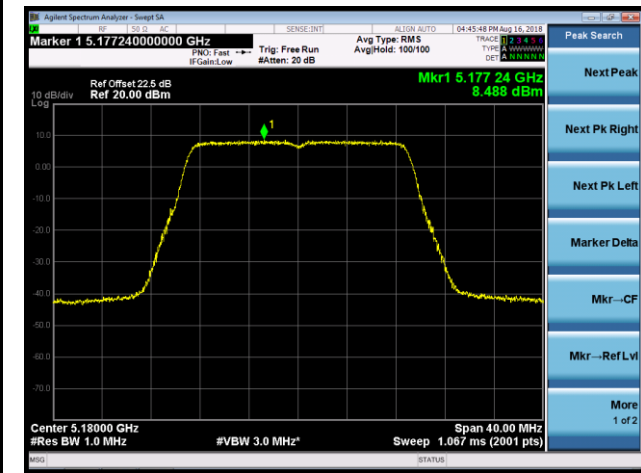

Channel 38 (5190MHz)

Channel 46 (5230MHz)

Channel 54 (5270MHz)

Channel 62 (5310MHz)

Channel 102 (5510MHz)

Channel 118 (5590MHz)

802.11ac-VHT20 Power Spectral Density - Ant 3 / Ant 0 + 1 + 2 + 3 (CDD Mode)

Channel 36 (5180MHz)