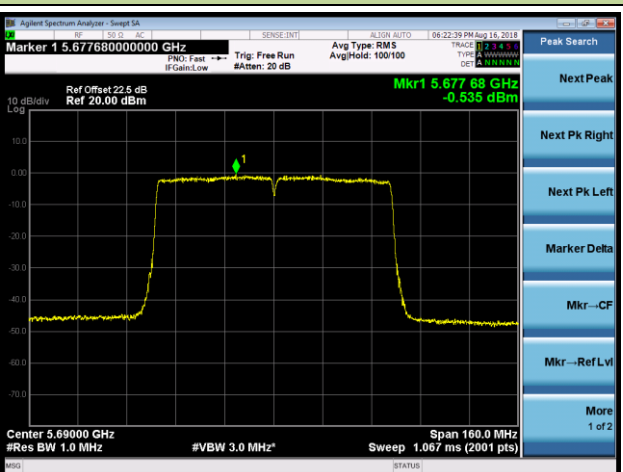

Channel 102 (5510MHz)

Channel 118 (5590MHz)

802.11ac-VHT80 Power Spectral Density - Ant 3 / Ant 0 + 1 + 2 + 3 (CDD Mode)

Channel 42 (5210MHz)

Channel 58 (5290MHz)

Channel 106 (5530MHz)

Channel 122 (5610MHz)

Channel 138 (5690MHz)

Channel 155 (5775MHz)

802.11ac-VHT160 Power Spectral Density - Ant 3 / Ant 0 + 1 + 2 + 3 (CDD Mode)

Channel 50 (5250MHz)

Channel 114 (5570MHz)

802.11ax-HE20 Power Spectral Density - Ant 3 / Ant 0 + 1 + 2 + 3 (CDD Mode)