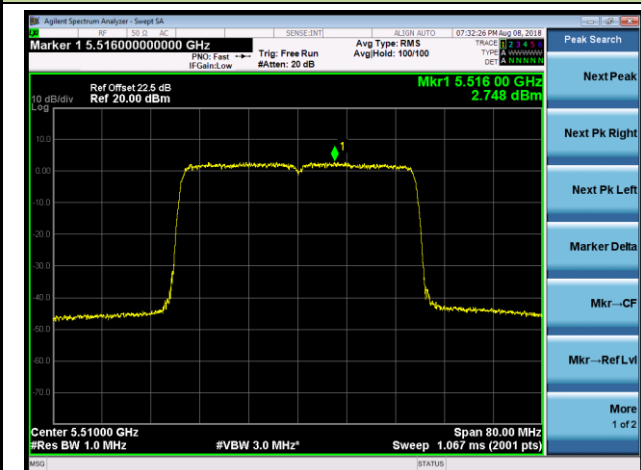

Channel 140 (5700MHz)

Channel 144 (5720MHz)

Channel 149 (5745MHz)

Channel 157 (5785MHz)

802.11ax-HE40 Power Spectral Density - Ant 3 / Ant 0 + 1 + 2 + 3 (CDD Mode)

Channel 38 (5190MHz)

Channel 46 (5230MHz)

Channel 54 (5270MHz)

Channel 62 (5310MHz)

Channel 102 (5510MHz)

Channel 118 (5590MHz)