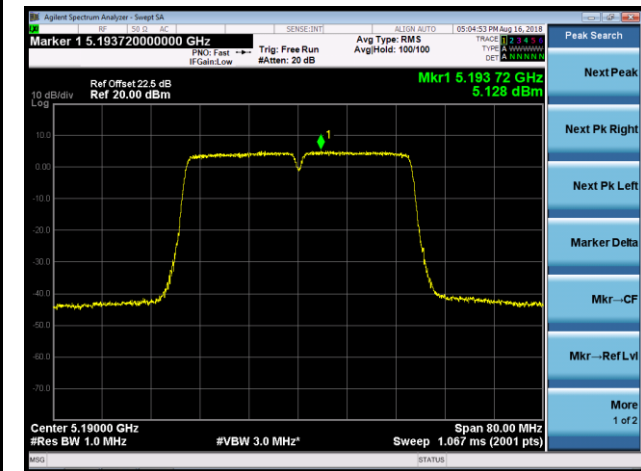

Channel 144 (5720MHz)

Channel 149 (5745MHz)

Channel 157 (5785MHz)

802.11ac-VHT40 Power Spectral Density - Ant 3 / Ant 0 + 1 + 2 + 3 (CDD Mode)

Channel 38 (5190MHz)

Channel 46 (5230MHz)

Channel 54 (5270MHz)

Channel 62 (5310MHz)

Channel 102 (5510MHz)

Channel 118 (5590MHz)

802.11ac-VHT80 Power Spectral Density - Ant 3 / Ant 0 + 1 + 2 + 3 (CDD Mode)

Channel 42 (5210MHz)

Channel 58 (5290MHz)

Channel 106 (5530MHz)

Channel 122 (5610MHz)