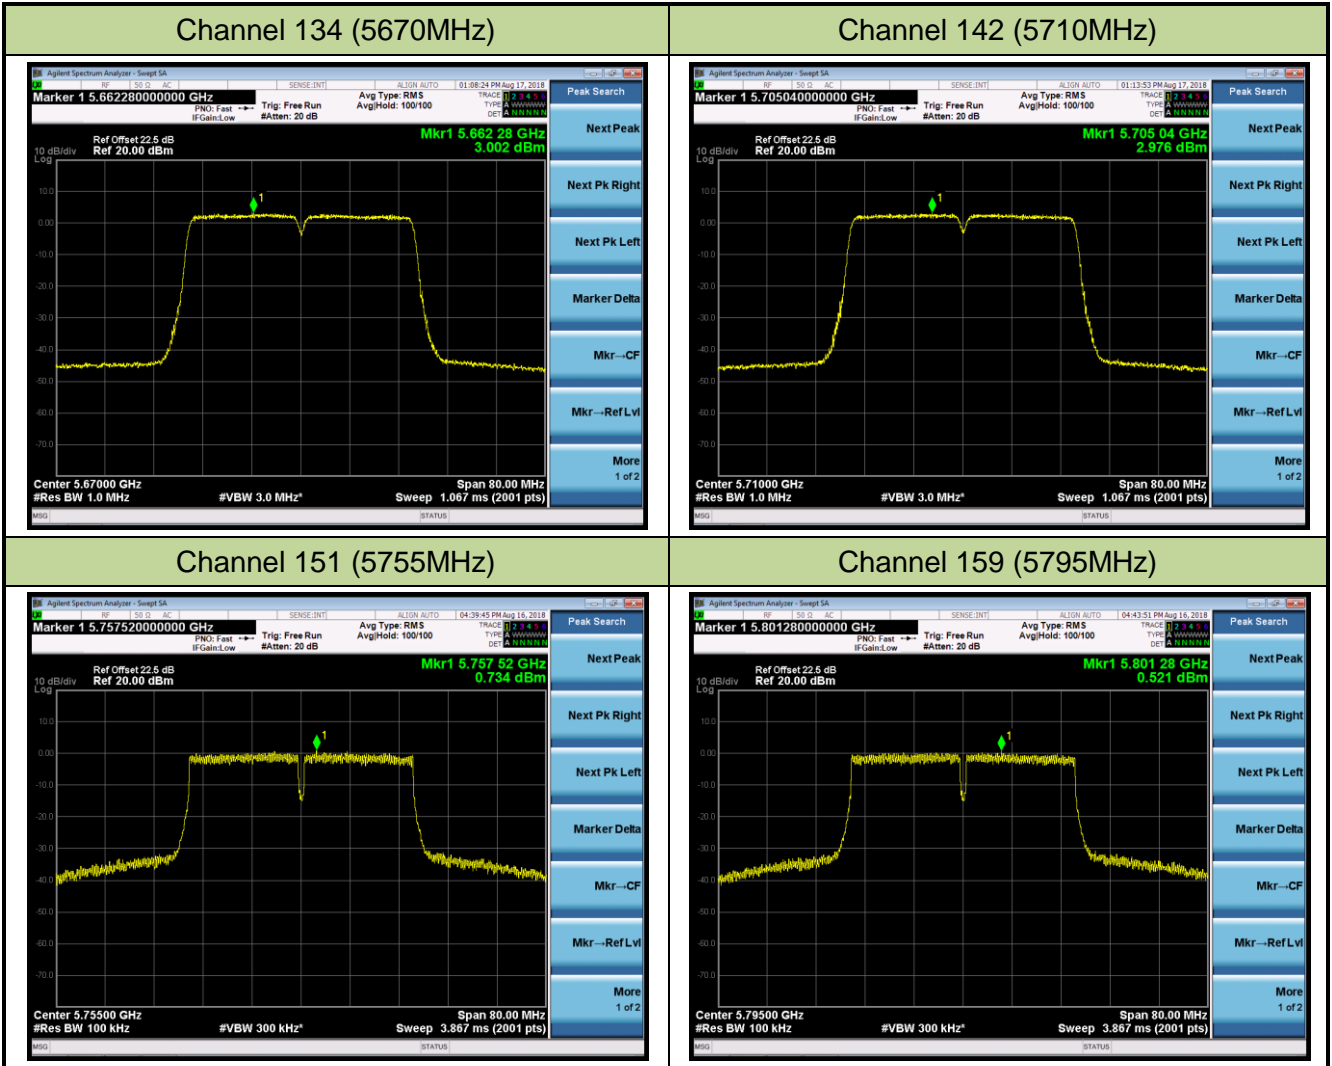

Channel 100 (5500MHz)

Channel 120 (5600MHz)

Channel 140 (5700MHz)

Channel 144 (5720MHz)

Channel 149 (5745MHz)

Channel 157 (5785MHz)

802.11n-HT40 Power Spectral Density - Ant 3 / Ant 0 + 1 + 2 + 3 (CDD Mode)

Channel 38 (5190MHz)

Channel 46 (5230MHz)

Channel 54 (5270MHz)

Channel 62 (5310MHz)

Channel 102 (5510MHz)

Channel 118 (5590MHz)

802.11ac-VHT20 Power Spectral Density - Ant 3 / Ant 0 + 1 + 2 + 3 (CDD Mode)

Channel 36 (5180MHz)

Channel 44 (5220MHz)

Channel 48 (5240MHz)

Channel 52 (5260MHz)

Channel 60 (5300MHz)

Channel 64 (5320MHz)

Channel 100 (5500MHz)

Channel 120 (5600MHz)

Channel 140 (5700MHz)

Channel 144 (5720MHz)

Channel 149 (5745MHz)

Channel 157 (5785MHz)

802.11ac-VHT40 Power Spectral Density - Ant 3 / Ant 0 + 1 + 2 + 3 (CDD Mode)

Channel 38 (5190MHz)

Channel 46 (5230MHz)

Channel 54 (5270MHz)

Channel 62 (5310MHz)