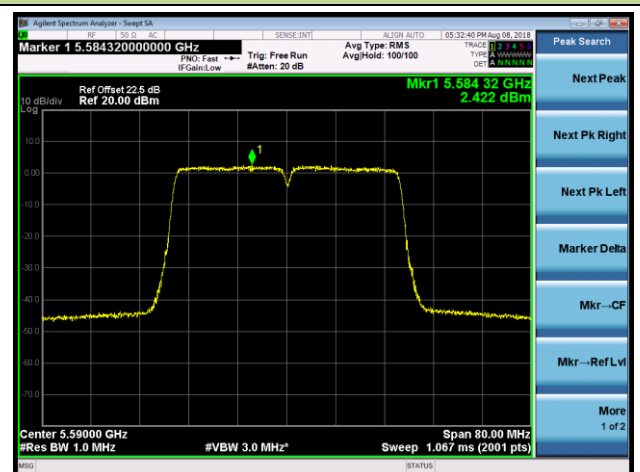

Channel 38 (5190MHz)

Channel 46 (5230MHz)

Channel 54 (5270MHz)

Channel 62 (5310MHz)

Channel 102 (5510MHz)

Channel 118 (5590MHz)

802.11ac-VHT20 Power Spectral Density - Ant 3 / Ant 0 + 1 + 2 + 3 (CDD Mode)

Channel 36 (5180MHz)