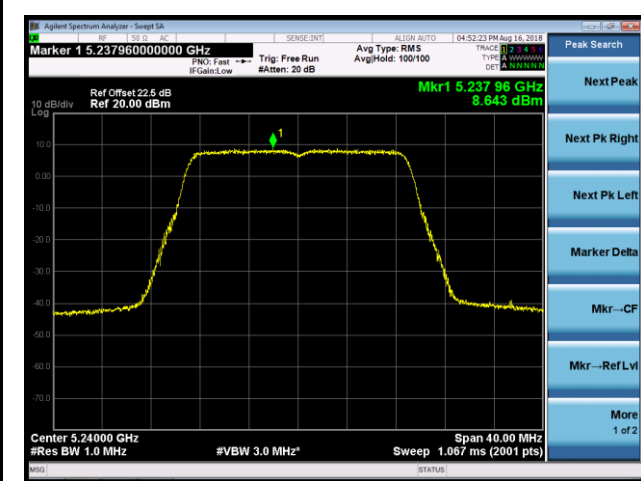

Channel 48 (5240MHz)