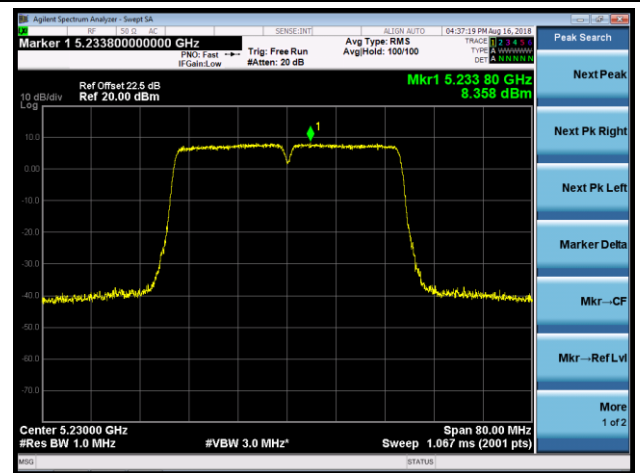

Channel 46 (5230MHz)