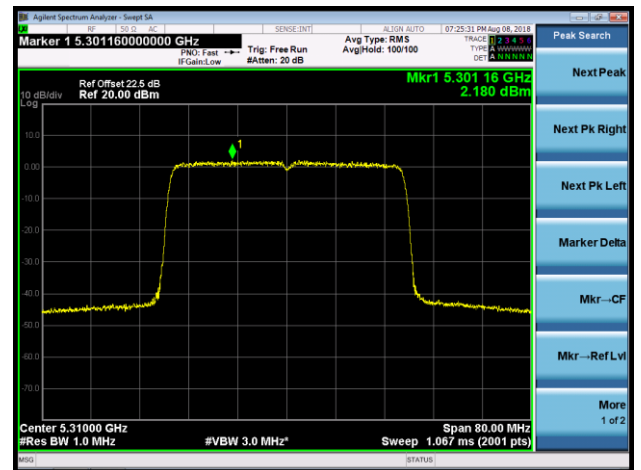

Channel 62 (5310MHz)