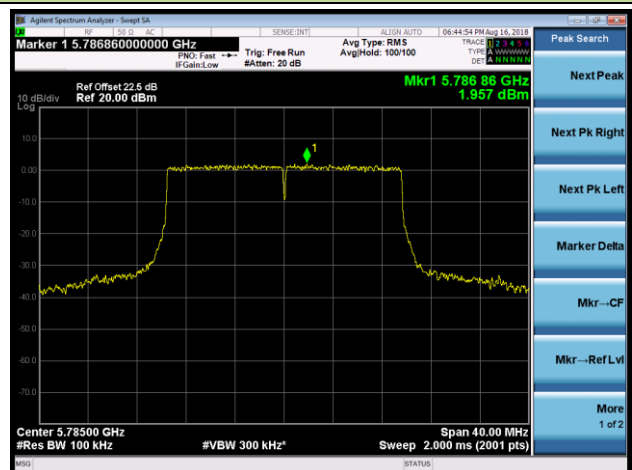

Channel 140 (5700MHz)

Channel 144 (5720MHz)

Channel 149 (5745MHz)

Channel 157 (5785MHz)

802.11ax-HE40 Power Spectral Density - Ant 3 / Ant 0 + 1 + 2 + 3 (CDD Mode)

Channel 38 (5190MHz)

Channel 46 (5230MHz)

Channel 54 (5270MHz)

Channel 62 (5310MHz)

Channel 102 (5510MHz)

Channel 118 (5590MHz)