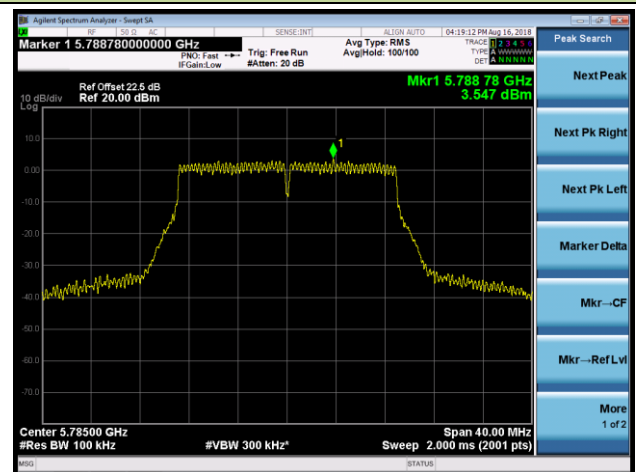

Channel 100 (5500MHz)

Channel 120 (5600MHz)

Channel 140 (5700MHz)

Channel 144 (5720MHz)

Channel 149 (5745MHz)

Channel 157 (5785MHz)

802.11n-HT40 Power Spectral Density - Ant 3 / Ant 0 + 1 + 2 + 3 (CDD Mode)