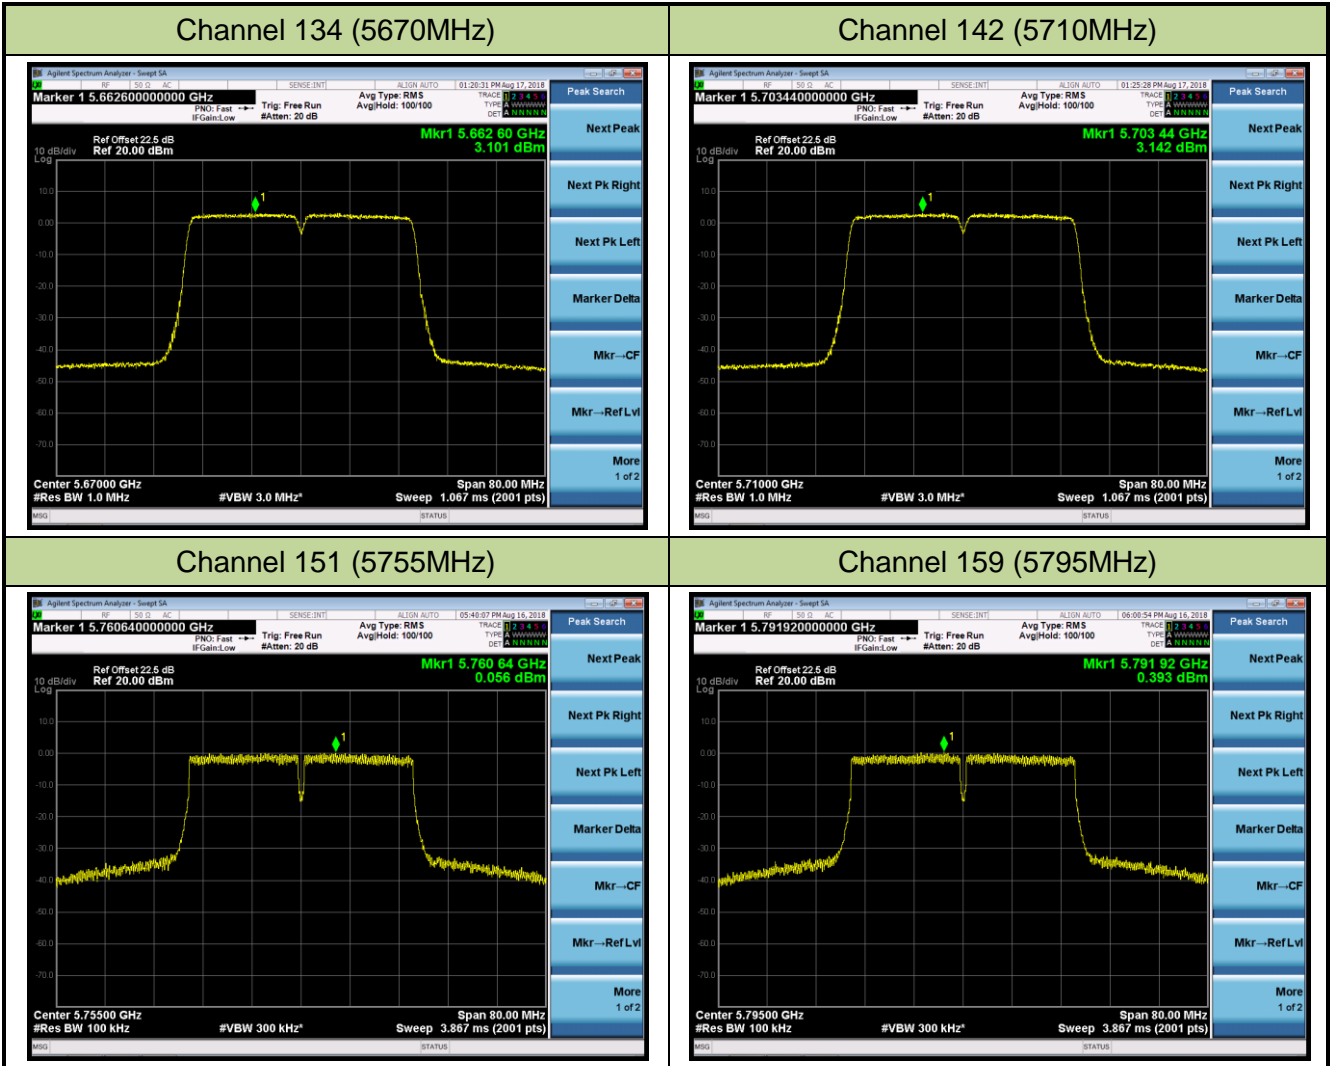

Channel 44 (5220MHz)

Channel 48 (5240MHz)

Channel 52 (5260MHz)

Channel 60 (5300MHz)

Channel 64 (5320MHz)

Channel 100 (5500MHz)

Channel 120 (5600MHz)

Channel 140 (5700MHz)

Channel 144 (5720MHz)

Channel 149 (5745MHz)

Channel 157 (5785MHz)

802.11ac-VHT40 Power Spectral Density - Ant 3 / Ant 0 + 1 + 2 + 3 (CDD Mode)

Channel 38 (5190MHz)

Channel 46 (5230MHz)

Channel 54 (5270MHz)

Channel 62 (5310MHz)

Channel 102 (5510MHz)

Channel 118 (5590MHz)

802.11ac-VHT80 Power Spectral Density - Ant 3 / Ant 0 + 1 + 2 + 3 (CDD Mode)

Channel 42 (5210MHz)

Channel 58 (5290MHz)

Channel 106 (5530MHz)

Channel 122 (5610MHz)

Channel 138 (5690MHz)

Channel 155 (5775MHz)

802.11ac-VHT160 Power Spectral Density - Ant 3 / Ant 0 + 1 + 2 + 3 (CDD Mode)

Channel 50 (5250MHz)

Channel 114 (5570MHz)

802.11ax-HE20 Power Spectral Density - Ant 3 / Ant 0 + 1 + 2 + 3 (CDD Mode)