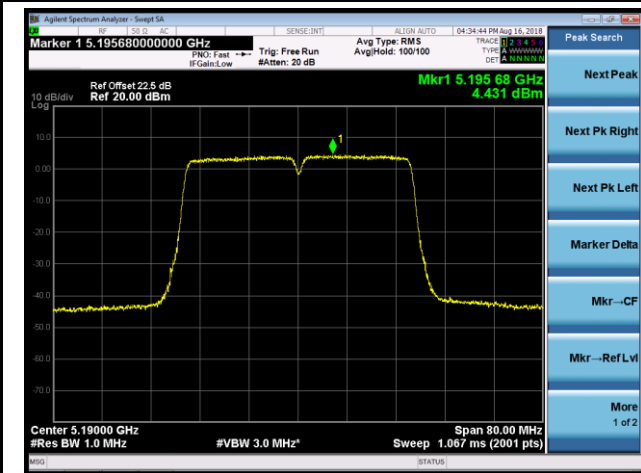

Channel 100 (5500MHz)

Channel 120 (5600MHz)

Channel 140 (5700MHz)

Channel 144 (5720MHz)

Channel 149 (5745MHz)

Channel 157 (5785MHz)

802.11n-HT40 Power Spectral Density - Ant 3 / Ant 0 + 1 + 2 + 3 (CDD Mode)

Channel 38 (5190MHz)

Channel 46 (5230MHz)

Channel 54 (5270MHz)

Channel 62 (5310MHz)

Channel 102 (5510MHz)

Channel 118 (5590MHz)

802.11ac-VHT20 Power Spectral Density - Ant 3 / Ant 0 + 1 + 2 + 3 (CDD Mode)

Channel 36 (5180MHz)