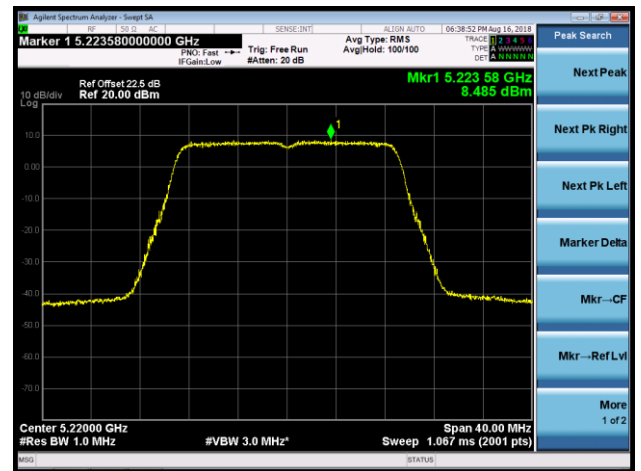

Channel 44 (5220MHz)