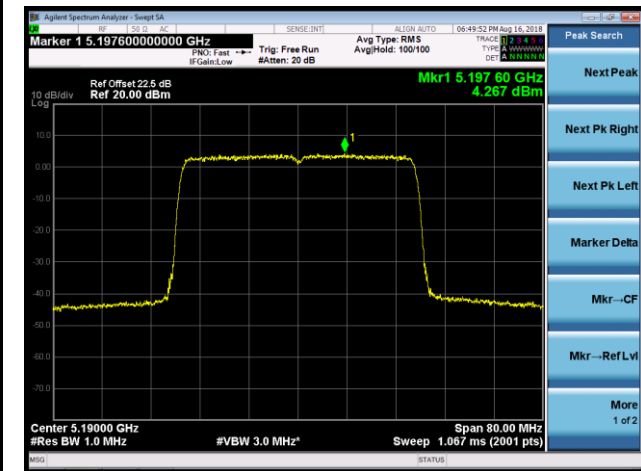

Channel 140 (5700MHz)

Channel 144 (5720MHz)

Channel 149 (5745MHz)

Channel 157 (5785MHz)

802.11ax-HE40 Power Spectral Density - Ant 3 / Ant 0 + 1 + 2 + 3 (CDD Mode)

Channel 38 (5190MHz)

Channel 46 (5230MHz)

Channel 54 (5270MHz)

Channel 62 (5310MHz)

Channel 102 (5510MHz)

Channel 118 (5590MHz)