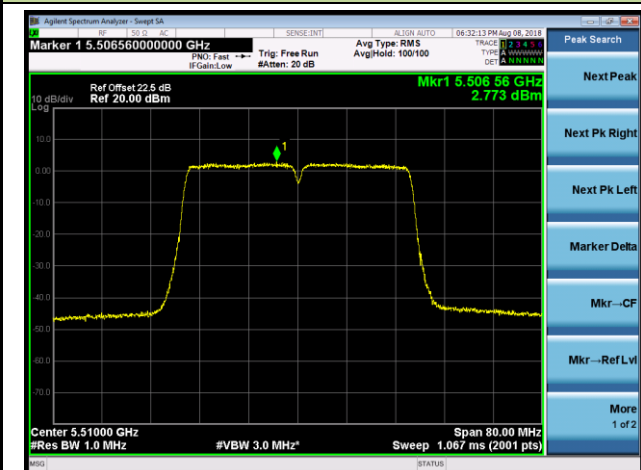

Channel 144 (5720MHz)

Channel 149 (5745MHz)

Channel 157 (5785MHz)

802.11ac-VHT40 Power Spectral Density - Ant 3 / Ant 0 + 1 + 2 + 3 (CDD Mode)

Channel 38 (5190MHz)

Channel 46 (5230MHz)

Channel 54 (5270MHz)

Channel 62 (5310MHz)

Channel 102 (5510MHz)

Channel 118 (5590MHz)

802.11ac-VHT80 Power Spectral Density - Ant 3 / Ant 0 + 1 + 2 + 3 (CDD Mode)

Channel 42 (5210MHz)

Channel 58 (5290MHz)

Channel 106 (5530MHz)

Channel 122 (5610MHz)