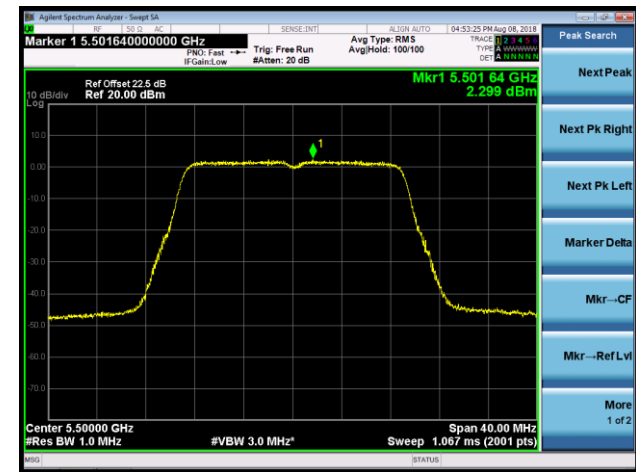

Channel 100 (5500MHz)

Channel 120 (5600MHz)

Channel 140 (5700MHz)

Channel 144 (5720MHz)

Channel 149 (5745MHz)

Channel 157 (5785MHz)

802.11n-HT40 Power Spectral Density - Ant 3 / Ant 0 + 1 + 2 + 3 (CDD Mode)