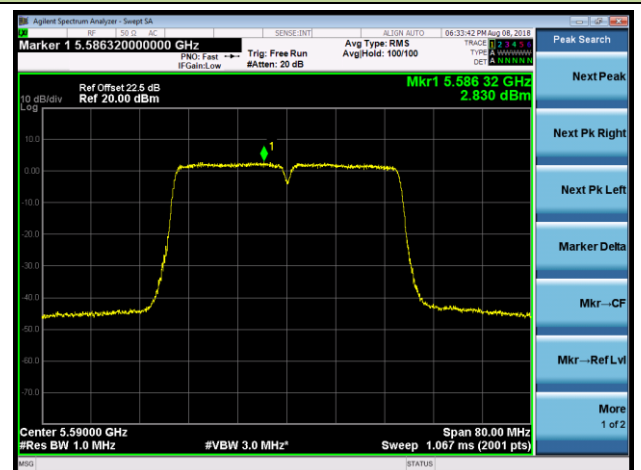

Channel 144 (5720MHz)

Channel 149 (5745MHz)

Channel 157 (5785MHz)

802.11ac-VHT40 Power Spectral Density - Ant 3 / Ant 0 + 1 + 2 + 3 (CDD Mode)

Channel 38 (5190MHz)

Channel 46 (5230MHz)

Channel 54 (5270MHz)

Channel 62 (5310MHz)

Channel 102 (5510MHz)

Channel 118 (5590MHz)

802.11ac-VHT80 Power Spectral Density - Ant 3 / Ant 0 + 1 + 2 + 3 (CDD Mode)

Channel 42 (5210MHz)

Channel 58 (5290MHz)

Channel 106 (5530MHz)

Channel 122 (5610MHz)