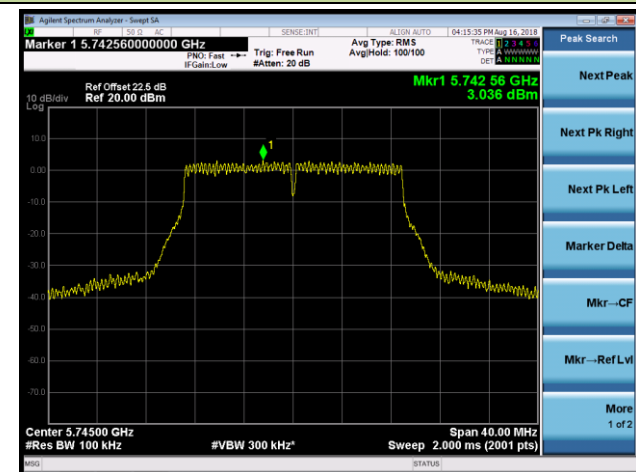

Channel 100 (5500MHz)

Channel 120 (5600MHz)

Channel 140 (5700MHz)

Channel 144 (5720MHz)

Channel 149 (5745MHz)

Channel 157 (5785MHz)

802.11n-HT40 Power Spectral Density - Ant 3 / Ant 0 + 1 + 2 + 3 (CDD Mode)

Channel 38 (5190MHz)

Channel 46 (5230MHz)

Channel 54 (5270MHz)

Channel 62 (5310MHz)

Channel 102 (5510MHz)

Channel 118 (5590MHz)

802.11ac-VHT20 Power Spectral Density - Ant 3 / Ant 0 + 1 + 2 + 3 (CDD Mode)

Channel 36 (5180MHz)