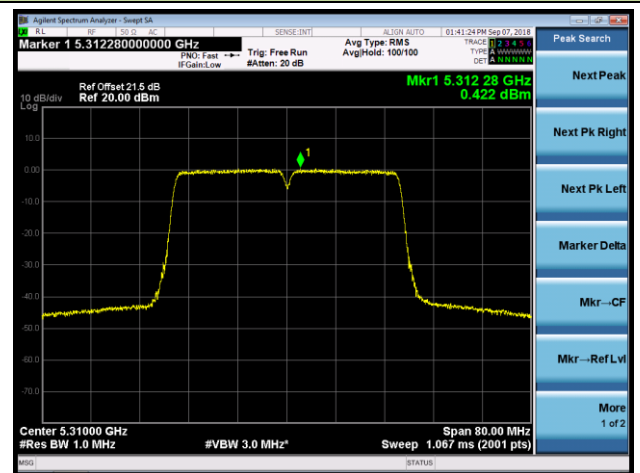

Channel 38 (5190MHz)

Channel 46 (5230MHz)

Channel 54 (5270MHz)

Channel 62 (5310MHz)

Channel 102 (5510MHz)

Channel 118 (5590MHz)

802.11ac-VHT20 Power Spectral Density - Ant 3 / Ant 0 + 1 + 2 + 3 (CDD Mode)

Channel 36 (5180MHz)