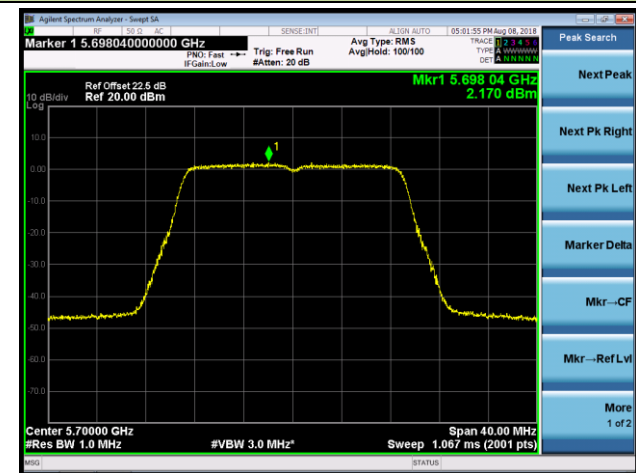

Channel 100 (5500MHz)

Channel 120 (5600MHz)

Channel 140 (5700MHz)

Channel 144 (5720MHz)

Channel 149 (5745MHz)

Channel 157 (5785MHz)

802.11n-HT40 Power Spectral Density - Ant 3 / Ant 0 + 1 + 2 + 3 (CDD Mode)