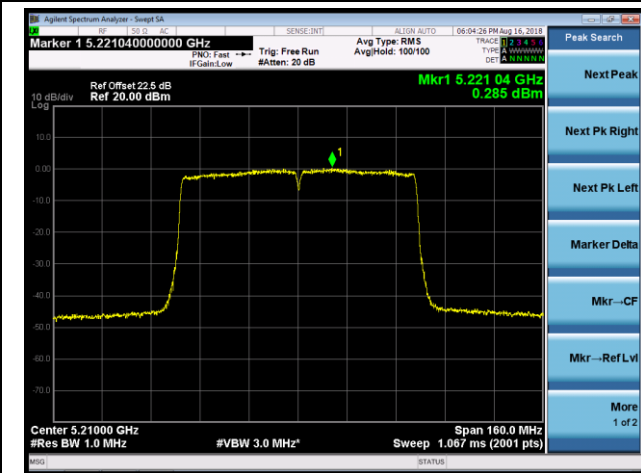

Channel 102 (5510MHz)

Channel 118 (5590MHz)

802.11ac-VHT80 Power Spectral Density - Ant 3 / Ant 0 + 1 + 2 + 3 (CDD Mode)

Channel 42 (5210MHz)

Channel 58 (5290MHz)

Channel 106 (5530MHz)

Channel 122 (5610MHz)

Channel 138 (5690MHz)

Channel 155 (5775MHz)

802.11ac-VHT160 Power Spectral Density - Ant 3 / Ant 0 + 1 + 2 + 3 (CDD Mode)

Channel 50 (5250MHz)

Channel 114 (5570MHz)

802.11ax-HE20 Power Spectral Density - Ant 3 / Ant 0 + 1 + 2 + 3 (CDD Mode)