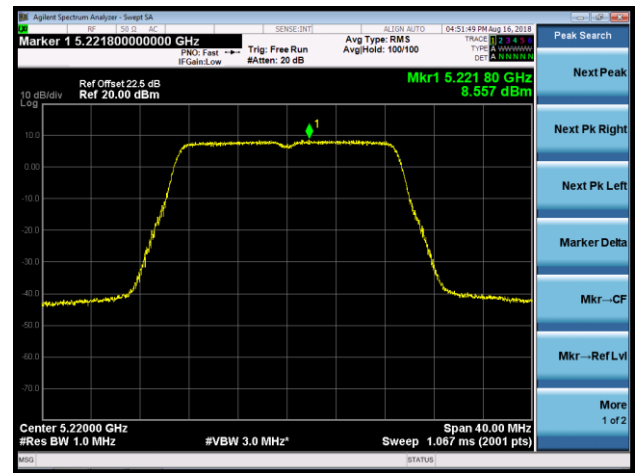

Channel 44 (5220MHz)