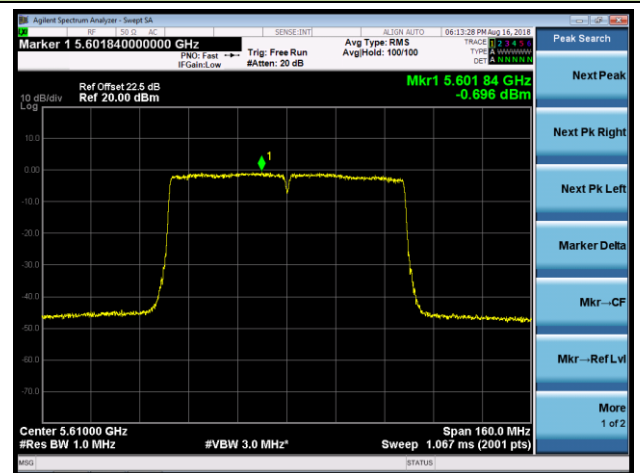

Channel 102 (5510MHz)

Channel 118 (5590MHz)

802.11ac-VHT80 Power Spectral Density - Ant 3 / Ant 0 + 1 + 2 + 3 (CDD Mode)

Channel 42 (5210MHz)

Channel 58 (5290MHz)

Channel 106 (5530MHz)

Channel 122 (5610MHz)

Channel 138 (5690MHz)

Channel 155 (5775MHz)

802.11ac-VHT160 Power Spectral Density - Ant 3 / Ant 0 + 1 + 2 + 3 (CDD Mode)

Channel 50 (5250MHz)

Channel 114 (5570MHz)

802.11ax-HE20 Power Spectral Density - Ant 3 / Ant 0 + 1 + 2 + 3 (CDD Mode)