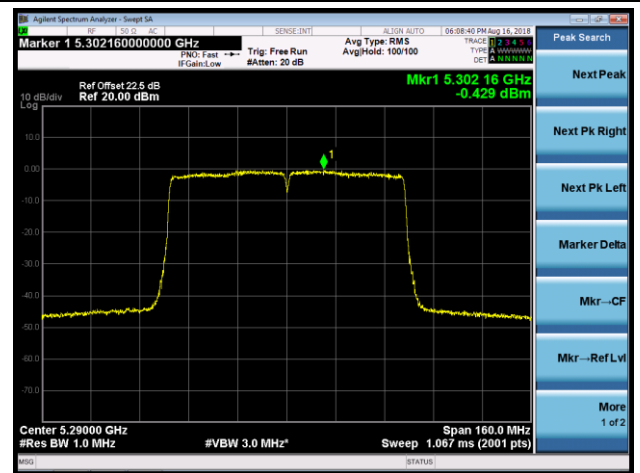

Channel 102 (5510MHz)

Channel 118 (5590MHz)

802.11ac-VHT80 Power Spectral Density - Ant 3 / Ant 0 + 1 + 2 + 3 (CDD Mode)

Channel 42 (5210MHz)

Channel 58 (5290MHz)

Channel 106 (5530MHz)

Channel 122 (5610MHz)