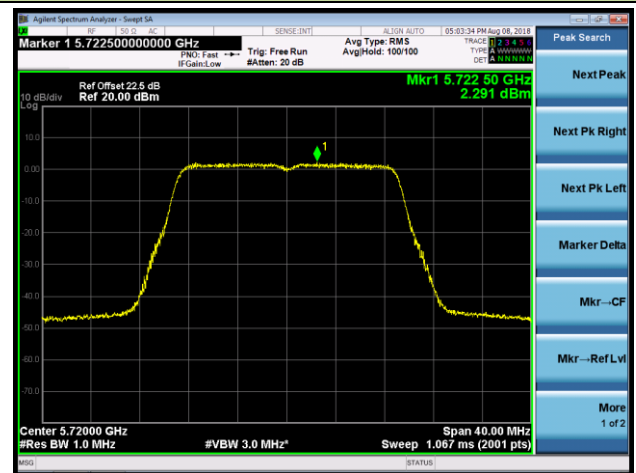

Channel 100 (5500MHz)

Channel 120 (5600MHz)

Channel 140 (5700MHz)

Channel 144 (5720MHz)

Channel 149 (5745MHz)

Channel 157 (5785MHz)

802.11n-HT40 Power Spectral Density - Ant 3 / Ant 0 + 1 + 2 + 3 (CDD Mode)