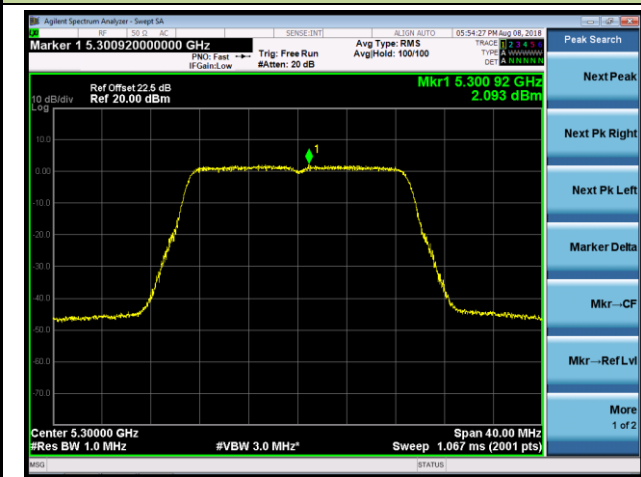

Channel 44 (5220MHz)

Channel 48 (5240MHz)

Channel 52 (5260MHz)

Channel 60 (5300MHz)

Channel 64 (5320MHz)

Channel 100 (5500MHz)

Channel 120 (5600MHz)

Channel 140 (5700MHz)

Channel 144 (5720MHz)

Channel 149 (5745MHz)

Channel 157 (5785MHz)

802.11ac-VHT40 Power Spectral Density - Ant 3 / Ant 0 + 1 + 2 + 3 (CDD Mode)

Channel 38 (5190MHz)

Channel 46 (5230MHz)

Channel 54 (5270MHz)

Channel 62 (5310MHz)