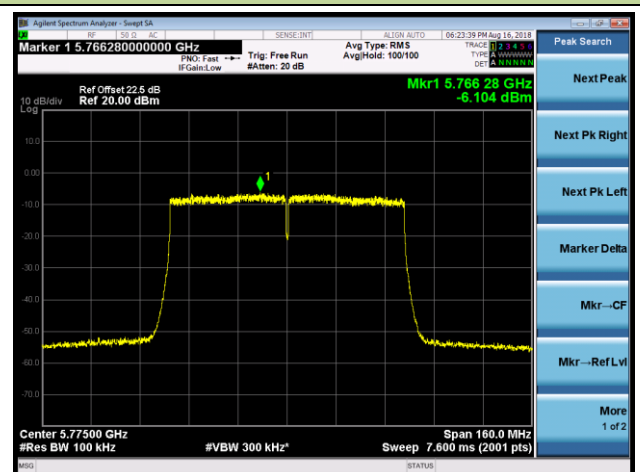

Channel 102 (5510MHz)

Channel 118 (5590MHz)

802.11ac-VHT80 Power Spectral Density - Ant 3 / Ant 0 + 1 + 2 + 3 (CDD Mode)

Channel 42 (5210MHz)

Channel 58 (5290MHz)

Channel 106 (5530MHz)

Channel 122 (5610MHz)

Channel 138 (5690MHz)

Channel 155 (5775MHz)

802.11ac-VHT160 Power Spectral Density - Ant 3 / Ant 0 + 1 + 2 + 3 (CDD Mode)

Channel 50 (5250MHz)

Channel 114 (5570MHz)

802.11ax-HE20 Power Spectral Density - Ant 3 / Ant 0 + 1 + 2 + 3 (CDD Mode)