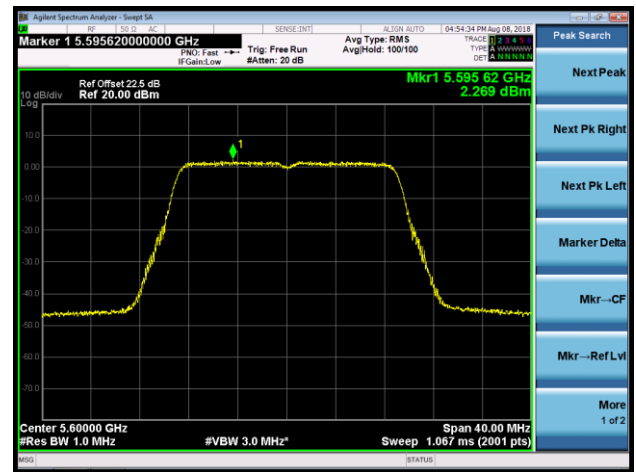

Channel 100 (5500MHz)

Channel 120 (5600MHz)

Channel 140 (5700MHz)

Channel 144 (5720MHz)

Channel 149 (5745MHz)

Channel 157 (5785MHz)

802.11n-HT40 Power Spectral Density - Ant 3 / Ant 0 + 1 + 2 + 3 (CDD Mode)