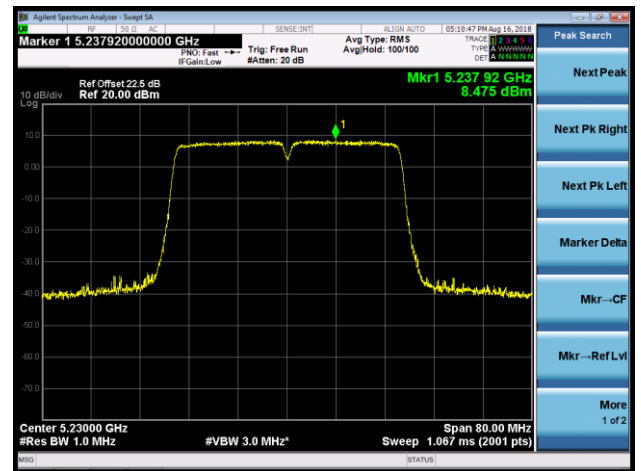

Channel 144 (5720MHz)

Channel 149 (5745MHz)

Channel 157 (5785MHz)

802.11ac-VHT40 Power Spectral Density - Ant 3 / Ant 0 + 1 + 2 + 3 (CDD Mode)

Channel 38 (5190MHz)

Channel 46 (5230MHz)

Channel 54 (5270MHz)

Channel 62 (5310MHz)

Channel 102 (5510MHz)

Channel 118 (5590MHz)

802.11ac-VHT80 Power Spectral Density - Ant 3 / Ant 0 + 1 + 2 + 3 (CDD Mode)

Channel 42 (5210MHz)

Channel 58 (5290MHz)

Channel 106 (5530MHz)

Channel 122 (5610MHz)