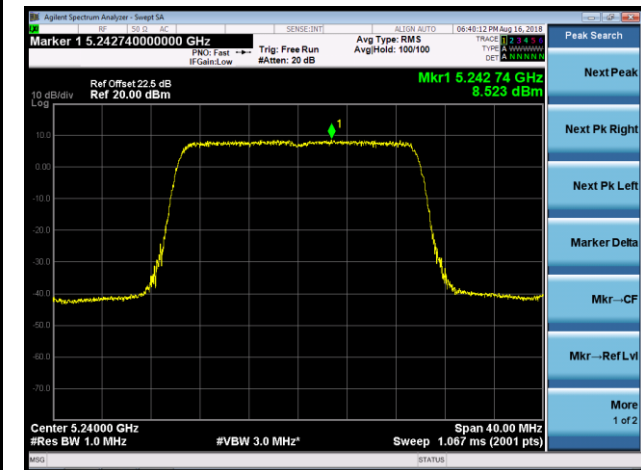

Channel 48 (5240MHz)