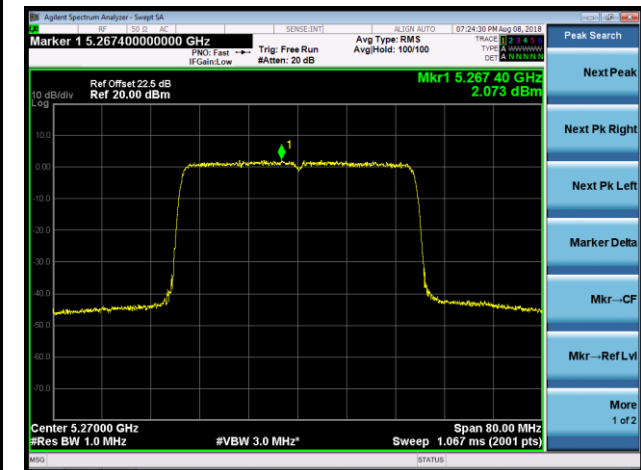

Channel 140 (5700MHz)

Channel 144 (5720MHz)

Channel 149 (5745MHz)

Channel 157 (5785MHz)

802.11ax-HE40 Power Spectral Density - Ant 3 / Ant 0 + 1 + 2 + 3 (CDD Mode)

Channel 38 (5190MHz)

Channel 46 (5230MHz)

Channel 54 (5270MHz)

Channel 62 (5310MHz)

Channel 102 (5510MHz)

Channel 118 (5590MHz)