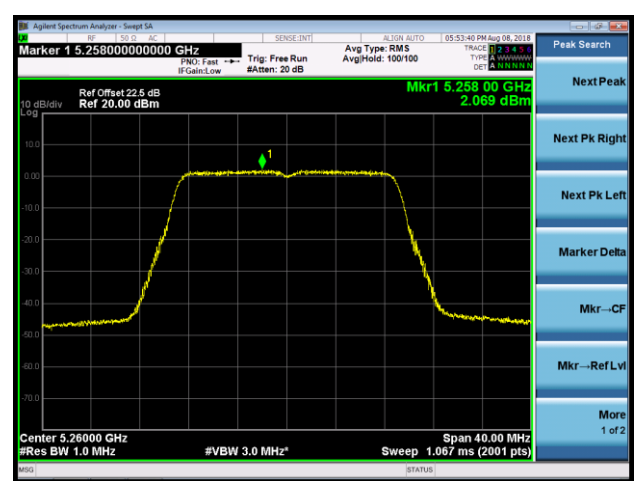

Channel 52 (5260MHz)