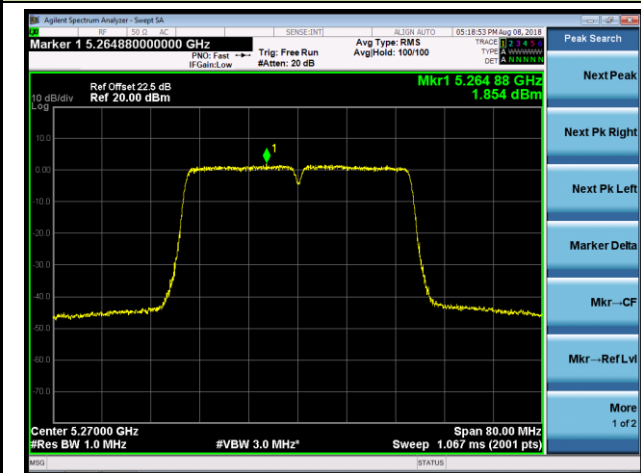

Channel 100 (5500MHz)

Channel 120 (5600MHz)

Channel 140 (5700MHz)

Channel 144 (5720MHz)

Channel 149 (5745MHz)

Channel 157 (5785MHz)

802.11n-HT40 Power Spectral Density - Ant 3 / Ant 0 + 1 + 2 + 3 (CDD Mode)

Channel 38 (5190MHz)

Channel 46 (5230MHz)

Channel 54 (5270MHz)

Channel 62 (5310MHz)

Channel 102 (5510MHz)

Channel 118 (5590MHz)

802.11ac-VHT20 Power Spectral Density - Ant 3 / Ant 0 + 1 + 2 + 3 (CDD Mode)

Channel 36 (5180MHz)