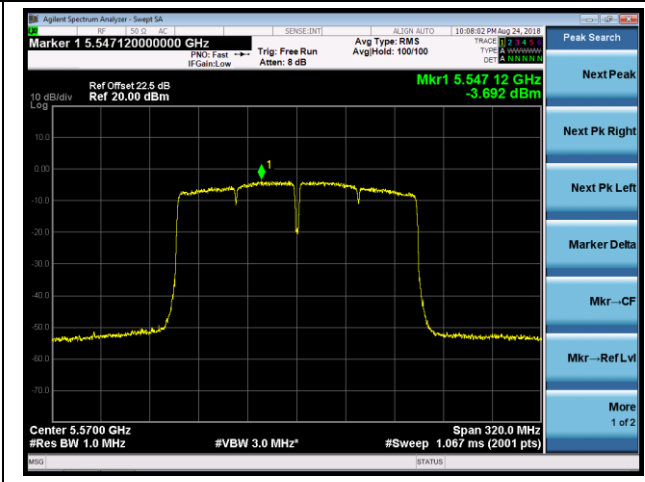

Channel 138 (5690MHz)

Channel 155 (5775MHz)

802.11ac-VHT160 Power Spectral Density - Ant 3 / Ant 0 + 1 + 2 + 3 (CDD Mode)

Channel 50 (5250MHz)

Channel 114 (5570MHz)

802.11ax-HE20 Power Spectral Density - Ant 3 / Ant 0 + 1 + 2 + 3 (CDD Mode)