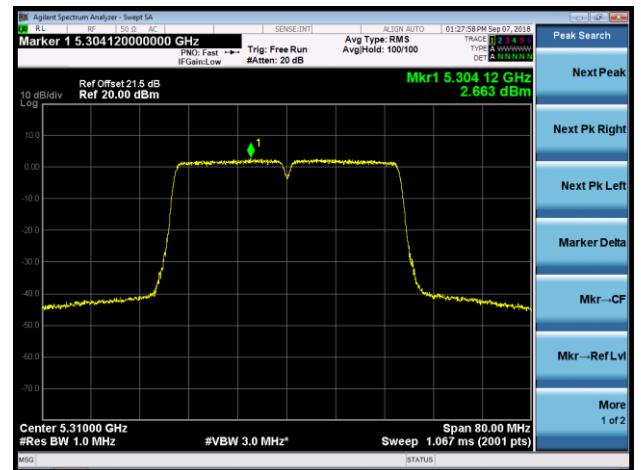

Channel 144 (5720MHz)

Channel 149 (5745MHz)

Channel 157 (5785MHz)

802.11ac-VHT40 Power Spectral Density - Ant 3 / Ant 0 + 1 + 2 + 3 (CDD Mode)

Channel 38 (5190MHz)

Channel 46 (5230MHz)

Channel 54 (5270MHz)

Channel 62 (5310MHz)

Channel 102 (5510MHz)

Channel 118 (5590MHz)

802.11ac-VHT80 Power Spectral Density - Ant 3 / Ant 0 + 1 + 2 + 3 (CDD Mode)

Channel 42 (5210MHz)

Channel 58 (5290MHz)

Channel 106 (5530MHz)

Channel 122 (5610MHz)