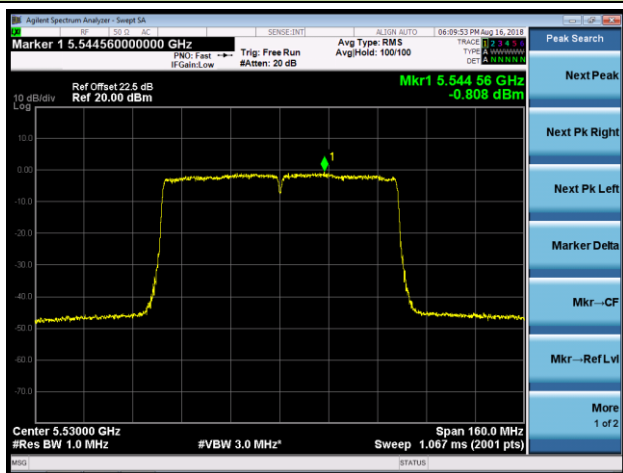

Channel 102 (5510MHz)

Channel 118 (5590MHz)

802.11ac-VHT80 Power Spectral Density - Ant 3 / Ant 0 + 1 + 2 + 3 (CDD Mode)

Channel 42 (5210MHz)

Channel 58 (5290MHz)

Channel 106 (5530MHz)

Channel 122 (5610MHz)

Channel 138 (5690MHz)

Channel 155 (5775MHz)

802.11ac-VHT160 Power Spectral Density - Ant 3 / Ant 0 + 1 + 2 + 3 (CDD Mode)

Channel 50 (5250MHz)

Channel 114 (5570MHz)

802.11ax-HE20 Power Spectral Density - Ant 3 / Ant 0 + 1 + 2 + 3 (CDD Mode)