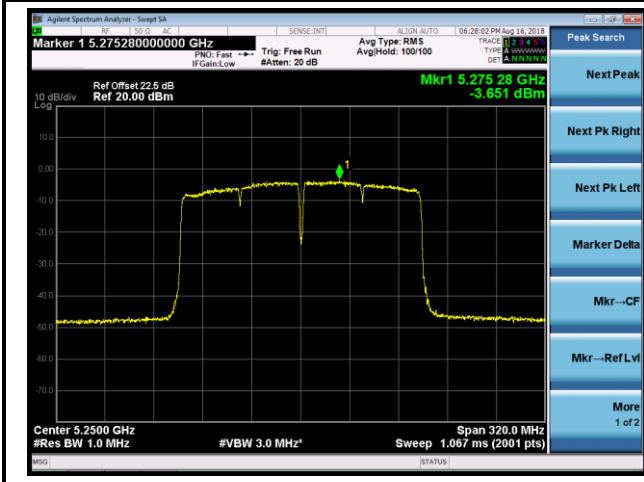

Channel 138 (5690MHz)

Channel 155 (5775MHz)

802.11ac-VHT160 Power Spectral Density - Ant 3 / Ant 0 + 1 + 2 + 3 (CDD Mode)

Channel 50 (5250MHz)

Channel 114 (5570MHz)

802.11ax-HE20 Power Spectral Density - Ant 3 / Ant 0 + 1 + 2 + 3 (CDD Mode)