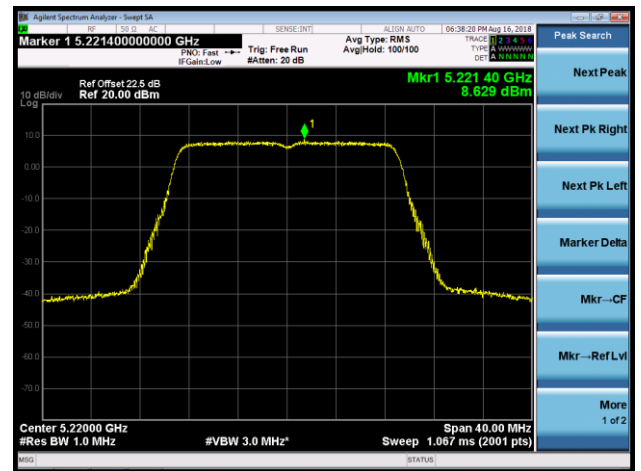

Channel 44 (5220MHz)