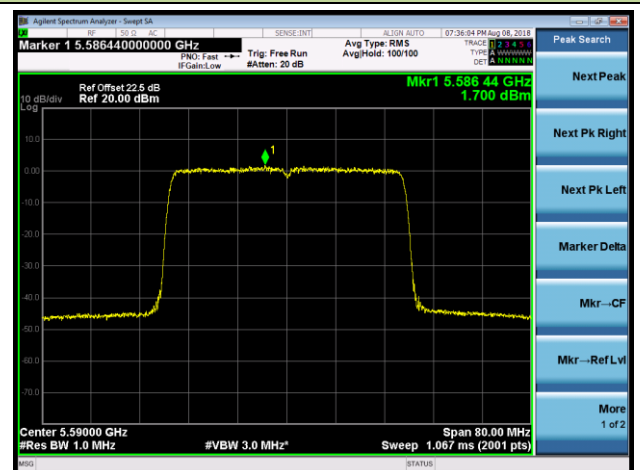

## 802.11ax-HE40 Power Spectral Density - Ant 2 / Ant 0 + 1 + 2 + 3 (CDD Mode)

Channel 38 (5190MHz)

Channel 46 (5230MHz)

Channel 54 (5270MHz)

Channel 62 (5310MHz)

Channel 102 (5510MHz)

Channel 118 (5590MHz)

## 802.11ax-HE80 Power Spectral Density - Ant 2 / Ant 0 + 1 + 2 + 3 (CDD Mode)

Channel 42 (5210MHz)

Channel 58 (5290MHz)

Channel 106 (5530MHz)

Channel 122 (5610MHz)

Channel 138 (5690MHz)

Channel 155 (5775MHz)