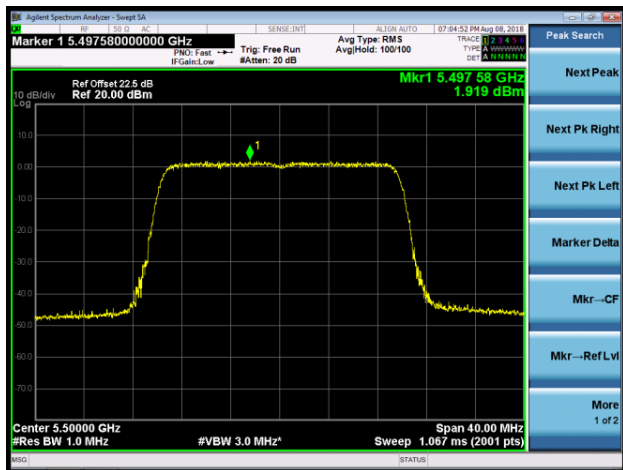

## 802.11ax-HE20 Power Spectral Density - Ant 2 / Ant 0 + 1 + 2 + 3 (CDD Mode)

Channel 36 (5180MHz)

Channel 44 (5220MHz)

Channel 48 (5240MHz)

Channel 52 (5260MHz)

Channel 60 (5300MHz)

Channel 64 (5320MHz)

Channel 100 (5500MHz)