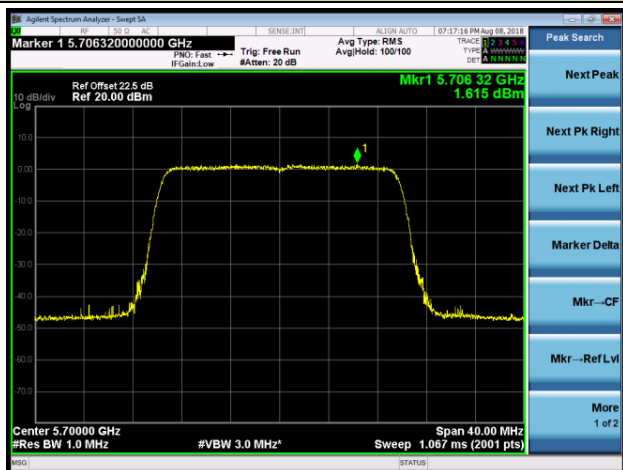

Channel 140 (5700MHz)