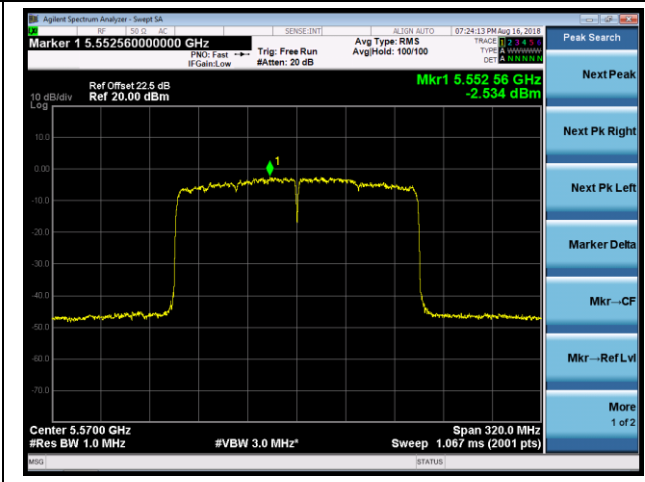

## 802.11ax-HE80 Power Spectral Density - Ant 2 / Ant 0 + 1 + 2 + 3 (CDD Mode)

Channel 42 (5210MHz)

Channel 58 (5290MHz)

Channel 106 (5530MHz)

Channel 122 (5610MHz)

Channel 138 (5690MHz)

Channel 155 (5775MHz)

802.11ax-HE160 Power Spectral Density - Ant 2 / Ant 0 + 1 + 2 + 3 (CDD Mode)

Channel 50 (5250MHz)

Channel 114 (5570MHz)

802.11a Power Spectral Density - Ant 3 / Ant 0 + 1 + 2 + 3 (CDD Mode)

Channel 36 (5180MHz)