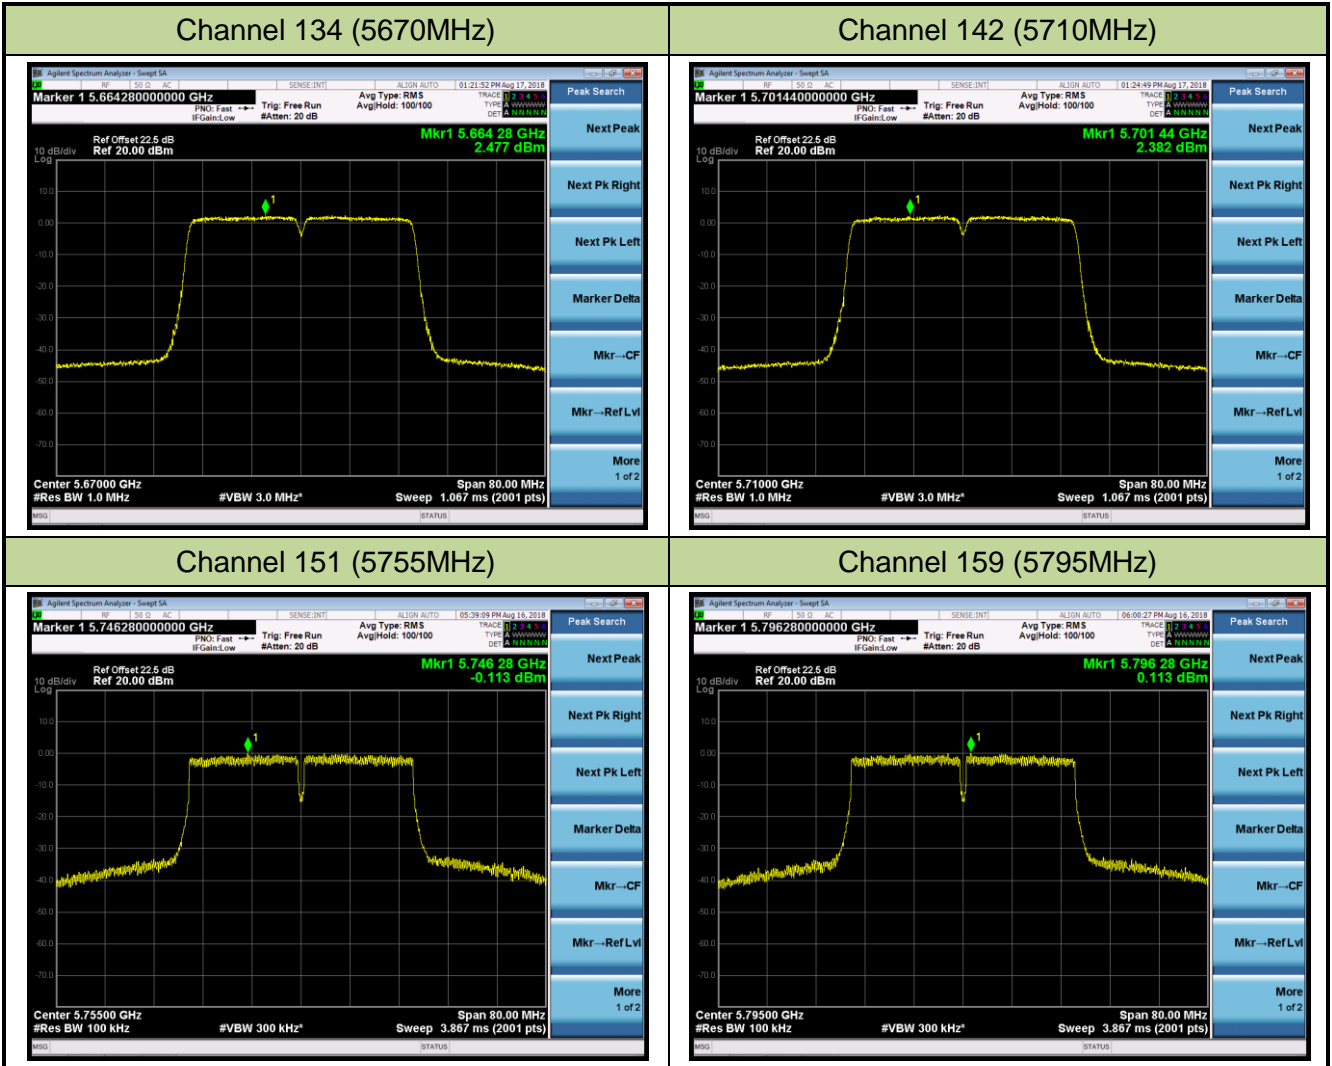

## 802.11ac-VHT40 Power Spectral Density - Ant 2 / Ant 0 + 1 + 2 + 3 (CDD Mode)

Channel 38 (5190MHz)

Channel 46 (5230MHz)

Channel 54 (5270MHz)

Channel 62 (5310MHz)

Channel 102 (5510MHz)

Channel 118 (5590MHz)

## 802.11ac-VHT80 Power Spectral Density - Ant 2 / Ant 0 + 1 + 2 + 3 (CDD Mode)

Channel 42 (5210MHz)

Channel 58 (5290MHz)

Channel 106 (5530MHz)

Channel 122 (5610MHz)

Channel 138 (5690MHz)

Channel 155 (5775MHz)

802.11ac-VHT160 Power Spectral Density - Ant 2 / Ant 0 + 1 + 2 + 3 (CDD Mode)

Channel 50 (5250MHz)

Channel 114 (5570MHz)

## 802.11ax-HE20 Power Spectral Density - Ant 2 / Ant 0 + 1 + 2 + 3 (CDD Mode)

Channel 36 (5180MHz)

Channel 44 (5220MHz)

Channel 48 (5240MHz)

Channel 52 (5260MHz)

Channel 60 (5300MHz)

Channel 64 (5320MHz)

Channel 100 (5500MHz)