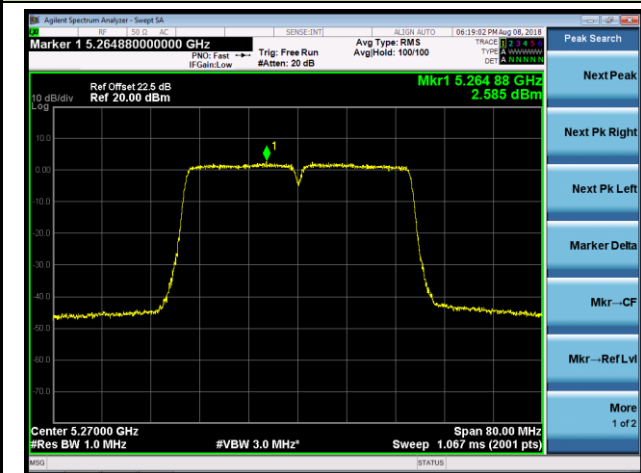

## 802.11ac-VHT40 Power Spectral Density - Ant 2 / Ant 0 + 1 + 2 + 3 (CDD Mode)

Channel 38 (5190MHz)

Channel 46 (5230MHz)

Channel 54 (5270MHz)

Channel 62 (5310MHz)

Channel 102 (5510MHz)

Channel 118 (5590MHz)

## 802.11ac-VHT80 Power Spectral Density - Ant 2 / Ant 0 + 1 + 2 + 3 (CDD Mode)

Channel 42 (5210MHz)

Channel 58 (5290MHz)

Channel 106 (5530MHz)

Channel 122 (5610MHz)

Channel 138 (5690MHz)

Channel 155 (5775MHz)

802.11ac-VHT160 Power Spectral Density - Ant 2 / Ant 0 + 1 + 2 + 3 (CDD Mode)

Channel 50 (5250MHz)

Channel 114 (5570MHz)