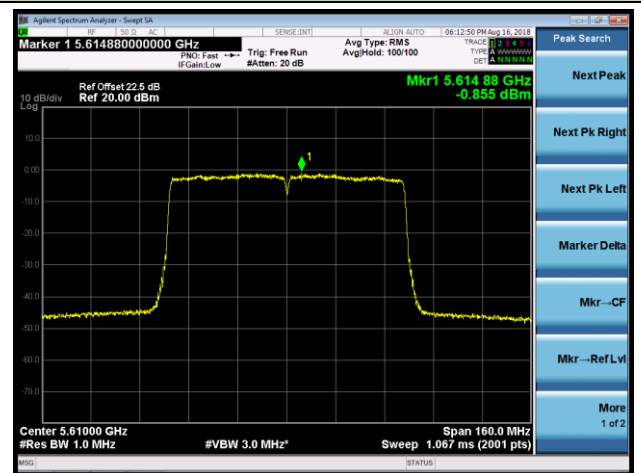

## 802.11ac-VHT80 Power Spectral Density - Ant 2 / Ant 0 + 1 + 2 + 3 (CDD Mode)

Channel 42 (5210MHz)

Channel 58 (5290MHz)

Channel 106 (5530MHz)

Channel 122 (5610MHz)

Channel 138 (5690MHz)

Channel 155 (5775MHz)

802.11ac-VHT160 Power Spectral Density - Ant 2 / Ant 0 + 1 + 2 + 3 (CDD Mode)

Channel 50 (5250MHz)

Channel 114 (5570MHz)