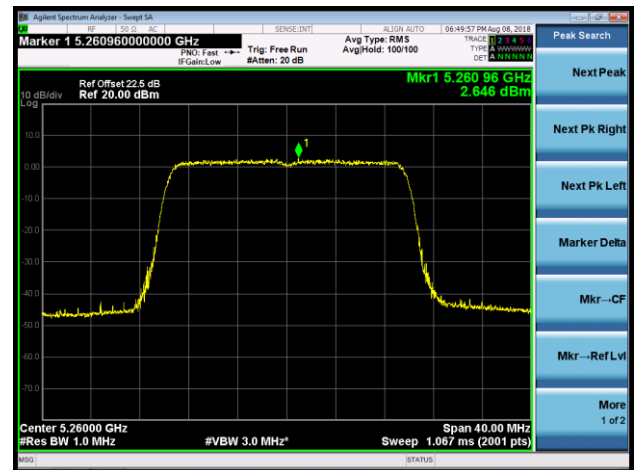

## 802.11ax-HE20 Power Spectral Density - Ant 2 / Ant 0 + 1 + 2 + 3 (CDD Mode)

Channel 36 (5180MHz)

Channel 44 (5220MHz)

Channel 48 (5240MHz)

Channel 52 (5260MHz)

Channel 60 (5300MHz)

Channel 64 (5320MHz)

Channel 100 (5500MHz)