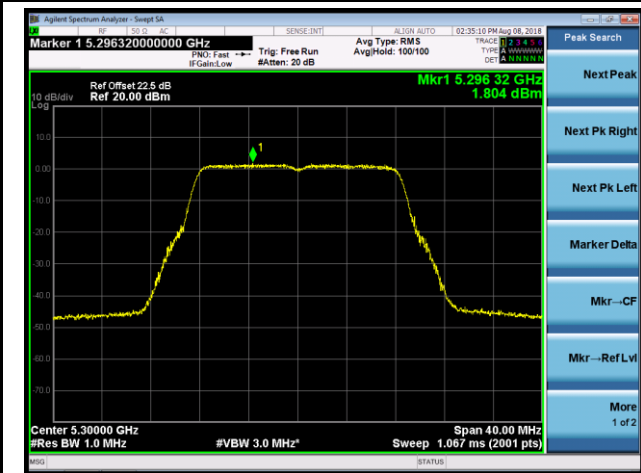

Channel 44 (5220MHz)

Channel 48 (5240MHz)

Channel 52 (5260MHz)

Channel 60 (5300MHz)

Channel 64 (5320MHz)

## 802.11n-HT20 Power Spectral Density - Ant 3 / Ant 0 + 1 + 2 + 3 (CDD Mode)

Channel 36 (5180MHz)

Channel 44 (5220MHz)

Channel 48 (5240MHz)

Channel 52 (5260MHz)

Channel 60 (5300MHz)

Channel 64 (5320MHz)