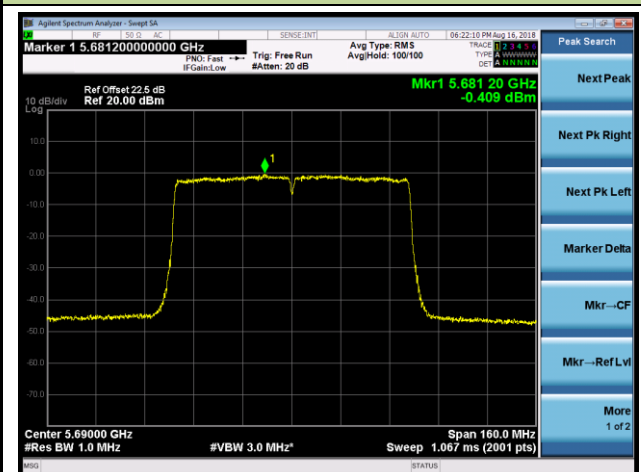

## 802.11ac-VHT80 Power Spectral Density - Ant 2 / Ant 0 + 1 + 2 + 3 (CDD Mode)

Channel 42 (5210MHz)

Channel 58 (5290MHz)

Channel 106 (5530MHz)

Channel 122 (5610MHz)

Channel 138 (5690MHz)

Channel 155 (5775MHz)

802.11ac-VHT160 Power Spectral Density - Ant 2 / Ant 0 + 1 + 2 + 3 (CDD Mode)

Channel 50 (5250MHz)

Channel 114 (5570MHz)