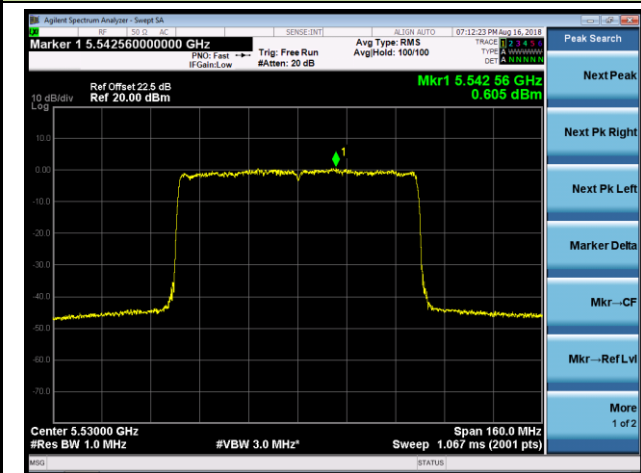

## 802.11ax-HE80 Power Spectral Density - Ant 2 / Ant 0 + 1 + 2 + 3 (CDD Mode)

Channel 42 (5210MHz)

Channel 58 (5290MHz)

Channel 106 (5530MHz)

Channel 122 (5610MHz)

Channel 138 (5690MHz)

Channel 155 (5775MHz)

802.11ax-HE160 Power Spectral Density - Ant 2 / Ant 0 + 1 + 2 + 3 (CDD Mode)

Channel 50 (5250MHz)

Channel 114 (5570MHz)

802.11a Power Spectral Density - Ant 3 / Ant 0 + 1 + 2 + 3 (CDD Mode)

Channel 36 (5180MHz)