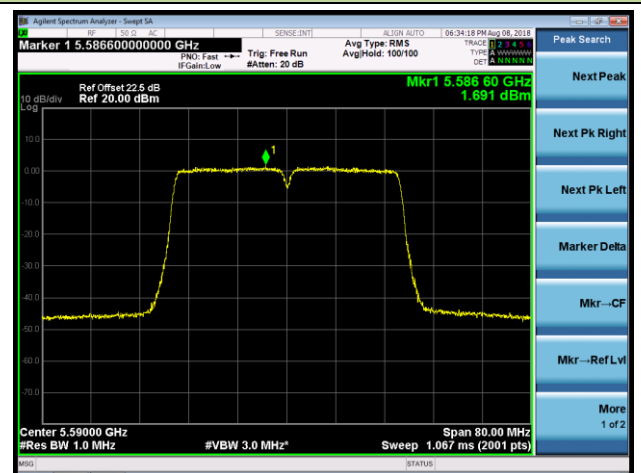

## 802.11ac-VHT40 Power Spectral Density - Ant 2 / Ant 0 + 1 + 2 + 3 (CDD Mode)

Channel 38 (5190MHz)

Channel 46 (5230MHz)

Channel 54 (5270MHz)

Channel 62 (5310MHz)

Channel 102 (5510MHz)

Channel 118 (5590MHz)

## 802.11ac-VHT80 Power Spectral Density - Ant 2 / Ant 0 + 1 + 2 + 3 (CDD Mode)

Channel 42 (5210MHz)

Channel 58 (5290MHz)

Channel 106 (5530MHz)

Channel 122 (5610MHz)

Channel 138 (5690MHz)

Channel 155 (5775MHz)

802.11ac-VHT160 Power Spectral Density - Ant 2 / Ant 0 + 1 + 2 + 3 (CDD Mode)

Channel 50 (5250MHz)

Channel 114 (5570MHz)