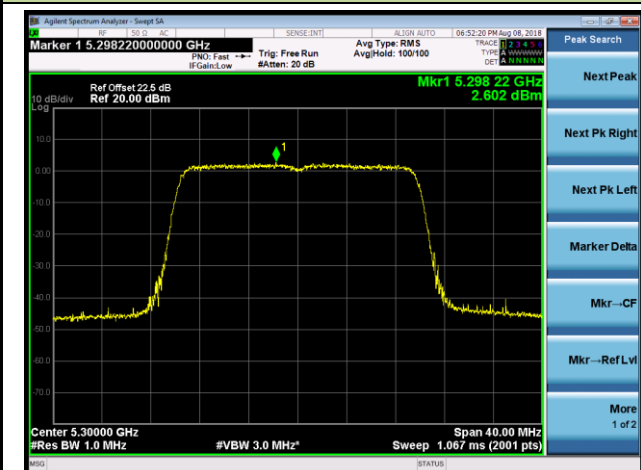

## 802.11ax-HE20 Power Spectral Density - Ant 2 / Ant 0 + 1 + 2 + 3 (CDD Mode)

Channel 36 (5180MHz)

Channel 44 (5220MHz)

Channel 48 (5240MHz)

Channel 52 (5260MHz)

Channel 60 (5300MHz)

Channel 64 (5320MHz)

Channel 100 (5500MHz)