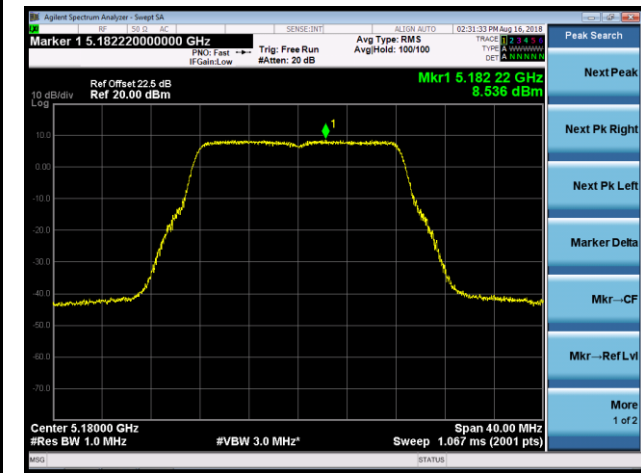

## 802.11ax-HE80 Power Spectral Density - Ant 2 / Ant 0 + 1 + 2 + 3 (CDD Mode)

Channel 42 (5210MHz)

Channel 58 (5290MHz)

Channel 106 (5530MHz)

Channel 122 (5610MHz)

Channel 138 (5690MHz)

Channel 155 (5775MHz)

802.11ax-HE160 Power Spectral Density - Ant 2 / Ant 0 + 1 + 2 + 3 (CDD Mode)

Channel 50 (5250MHz)

Channel 114 (5570MHz)

802.11a Power Spectral Density - Ant 3 / Ant 0 + 1 + 2 + 3 (CDD Mode)

Channel 36 (5180MHz)