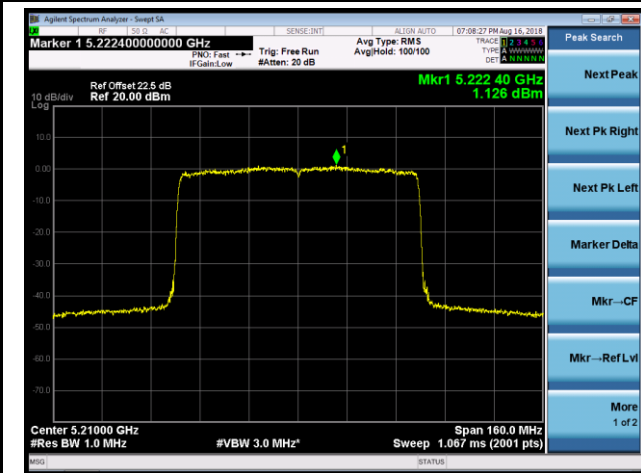

## 802.11ax-HE40 Power Spectral Density - Ant 2 / Ant 0 + 1 + 2 + 3 (CDD Mode)

Channel 38 (5190MHz)

Channel 46 (5230MHz)

Channel 54 (5270MHz)

Channel 62 (5310MHz)

Channel 102 (5510MHz)

Channel 118 (5590MHz)

## 802.11ax-HE80 Power Spectral Density - Ant 2 / Ant 0 + 1 + 2 + 3 (CDD Mode)

Channel 42 (5210MHz)

Channel 58 (5290MHz)

Channel 106 (5530MHz)

Channel 122 (5610MHz)

Channel 138 (5690MHz)

Channel 155 (5775MHz)