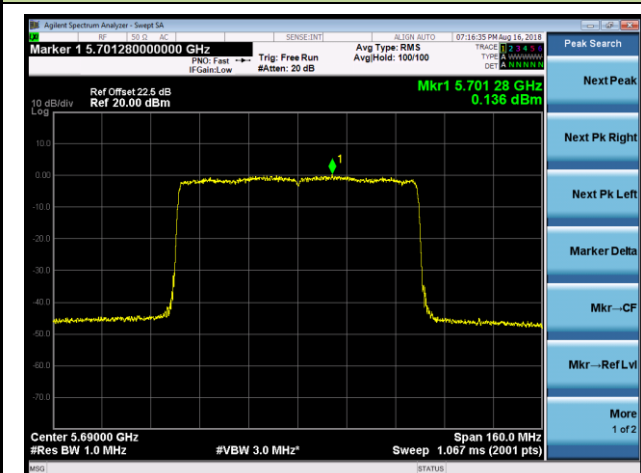

## 802.11ax-HE80 Power Spectral Density - Ant 2 / Ant 0 + 1 + 2 + 3 (CDD Mode)

Channel 42 (5210MHz)

Channel 58 (5290MHz)

Channel 106 (5530MHz)

Channel 122 (5610MHz)

Channel 138 (5690MHz)

Channel 155 (5775MHz)

802.11ax-HE160 Power Spectral Density - Ant 2 / Ant 0 + 1 + 2 + 3 (CDD Mode)

Channel 50 (5250MHz)

Channel 114 (5570MHz)

802.11a Power Spectral Density - Ant 3 / Ant 0 + 1 + 2 + 3 (CDD Mode)

Channel 36 (5180MHz)