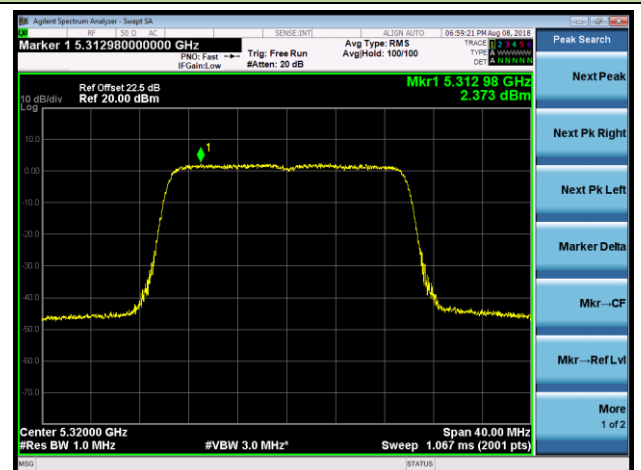

## 802.11ax-HE20 Power Spectral Density - Ant 2 / Ant 0 + 1 + 2 + 3 (CDD Mode)

Channel 36 (5180MHz)

Channel 44 (5220MHz)

Channel 48 (5240MHz)

Channel 52 (5260MHz)

Channel 60 (5300MHz)

Channel 64 (5320MHz)

Channel 100 (5500MHz)