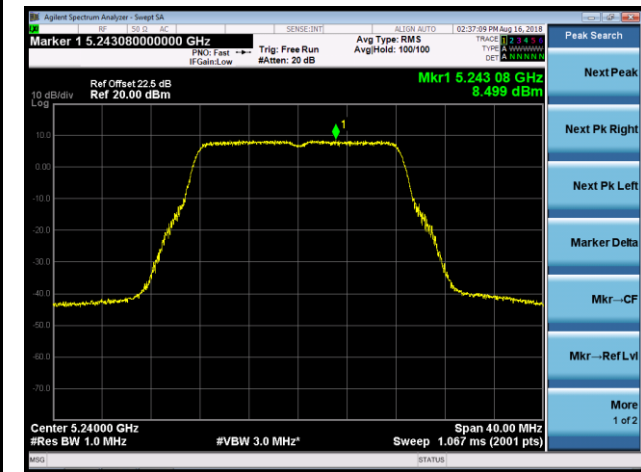

Channel 48 (5240MHz)