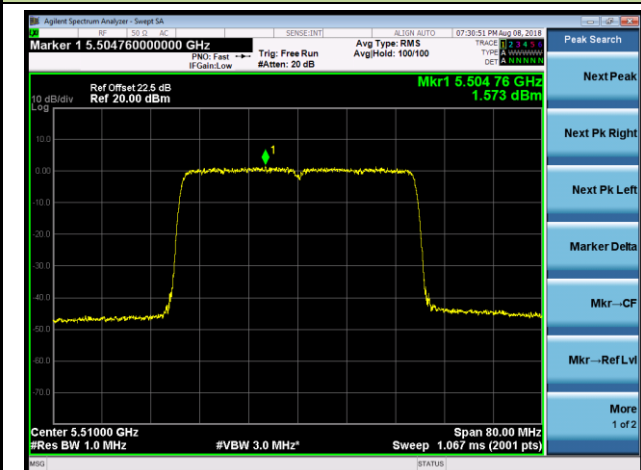

## 802.11ax-HE40 Power Spectral Density - Ant 2 / Ant 0 + 1 + 2 + 3 (CDD Mode)

Channel 38 (5190MHz)

Channel 46 (5230MHz)

Channel 54 (5270MHz)

Channel 62 (5310MHz)

Channel 102 (5510MHz)

Channel 118 (5590MHz)

## 802.11ax-HE80 Power Spectral Density - Ant 2 / Ant 0 + 1 + 2 + 3 (CDD Mode)

Channel 42 (5210MHz)

Channel 58 (5290MHz)

Channel 106 (5530MHz)

Channel 122 (5610MHz)

Channel 138 (5690MHz)

Channel 155 (5775MHz)