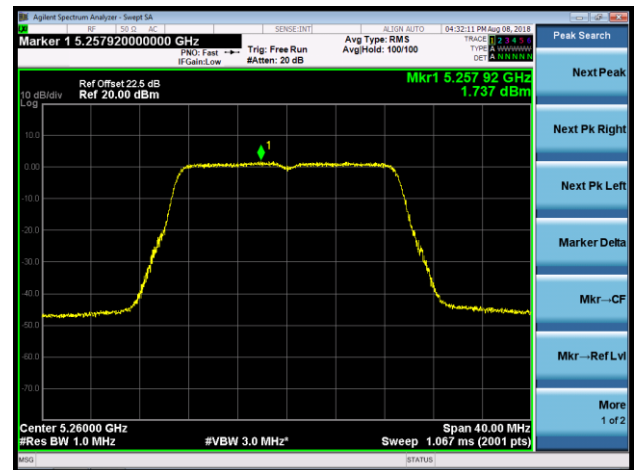

## 802.11n-HT20 Power Spectral Density - Ant 3 / Ant 0 + 1 + 2 + 3 (CDD Mode)

Channel 36 (5180MHz)

Channel 44 (5220MHz)

Channel 48 (5240MHz)

Channel 52 (5260MHz)

Channel 60 (5300MHz)

Channel 64 (5320MHz)