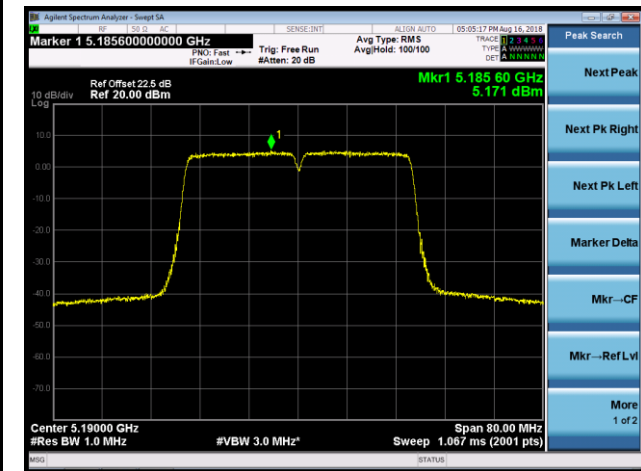

## 802.11ac-VHT40 Power Spectral Density - Ant 2 / Ant 0 + 1 + 2 + 3 (CDD Mode)

Channel 38 (5190MHz)

Channel 46 (5230MHz)

Channel 54 (5270MHz)

Channel 62 (5310MHz)

Channel 102 (5510MHz)

Channel 118 (5590MHz)

## 802.11ac-VHT80 Power Spectral Density - Ant 2 / Ant 0 + 1 + 2 + 3 (CDD Mode)

Channel 42 (5210MHz)

Channel 58 (5290MHz)

Channel 106 (5530MHz)

Channel 122 (5610MHz)

Channel 138 (5690MHz)

Channel 155 (5775MHz)

802.11ac-VHT160 Power Spectral Density - Ant 2 / Ant 0 + 1 + 2 + 3 (CDD Mode)

Channel 50 (5250MHz)

Channel 114 (5570MHz)