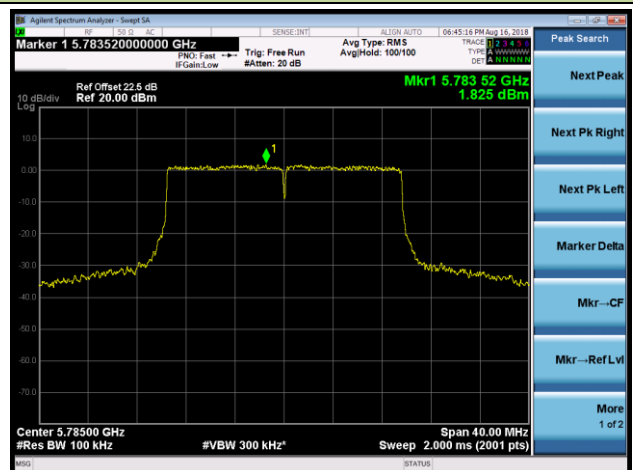

Channel 120 (5600MHz)

Channel 140 (5700MHz)

Channel 144 (5720MHz)

Channel 149 (5745MHz)

Channel 157 (5785MHz)

## 802.11ax-HE40 Power Spectral Density - Ant 2 / Ant 0 + 1 + 2 + 3 (CDD Mode)

Channel 38 (5190MHz)

Channel 46 (5230MHz)

Channel 54 (5270MHz)

Channel 62 (5310MHz)

Channel 102 (5510MHz)

Channel 118 (5590MHz)