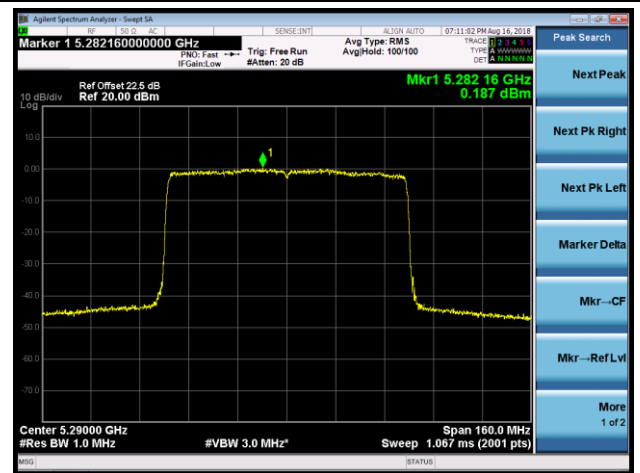

Channel 58 (5290MHz)