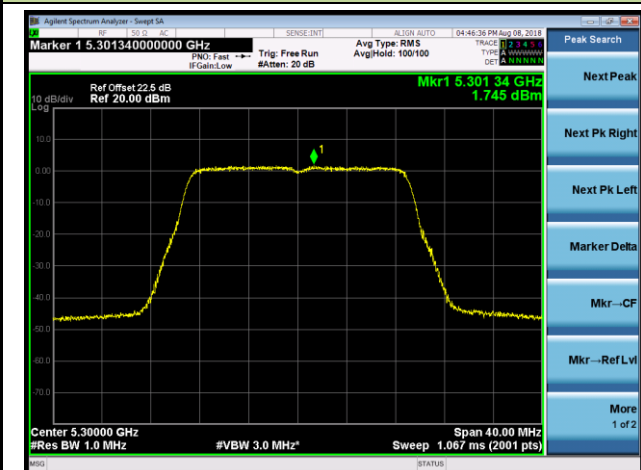

## 802.11n-HT20 Power Spectral Density - Ant 3 / Ant 0 + 1 + 2 + 3 (CDD Mode)

Channel 36 (5180MHz)

Channel 44 (5220MHz)

Channel 48 (5240MHz)

Channel 52 (5260MHz)

Channel 60 (5300MHz)

Channel 64 (5320MHz)