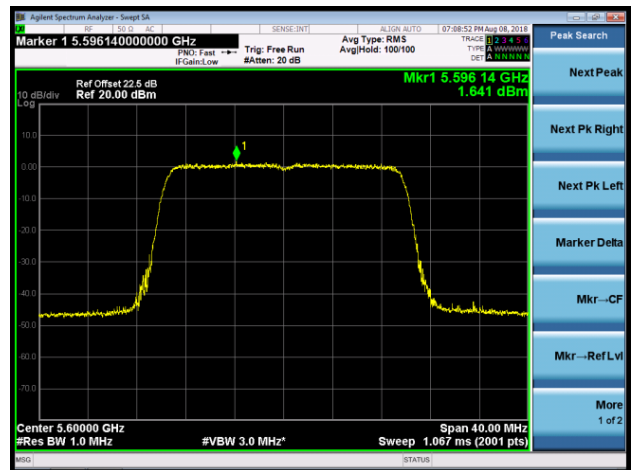

Channel 120 (5600MHz)