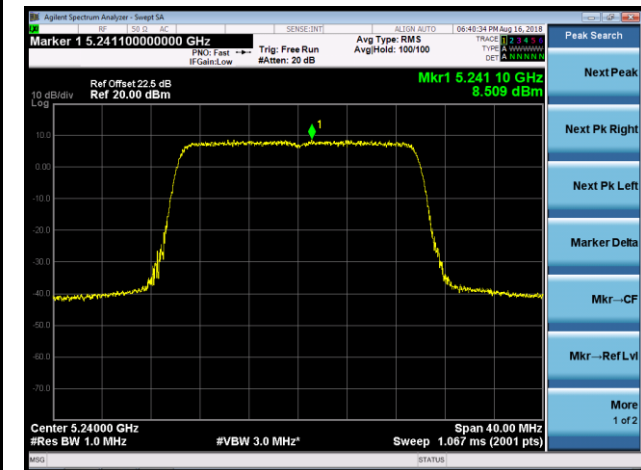

## 802.11ax-HE20 Power Spectral Density - Ant 2 / Ant 0 + 1 + 2 + 3 (CDD Mode)

Channel 36 (5180MHz)

Channel 44 (5220MHz)

Channel 48 (5240MHz)

Channel 52 (5260MHz)

Channel 60 (5300MHz)

Channel 64 (5320MHz)

Channel 100 (5500MHz)