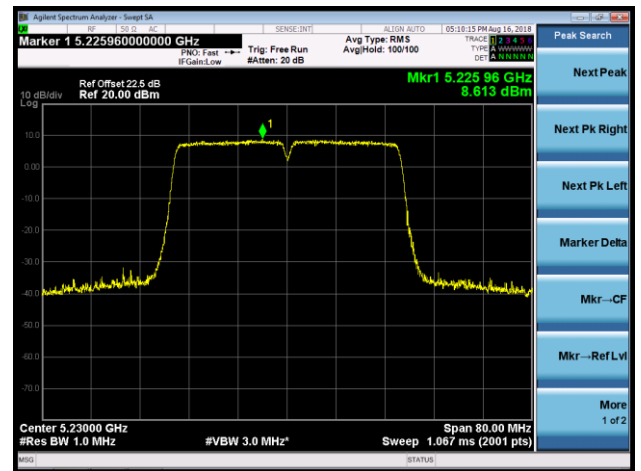

## 802.11ac-VHT40 Power Spectral Density - Ant 2 / Ant 0 + 1 + 2 + 3 (CDD Mode)

Channel 38 (5190MHz)

Channel 46 (5230MHz)

Channel 54 (5270MHz)

Channel 62 (5310MHz)

Channel 102 (5510MHz)

Channel 118 (5590MHz)

## 802.11ac-VHT80 Power Spectral Density - Ant 2 / Ant 0 + 1 + 2 + 3 (CDD Mode)

Channel 42 (5210MHz)

Channel 58 (5290MHz)

Channel 106 (5530MHz)

Channel 122 (5610MHz)

Channel 138 (5690MHz)

Channel 155 (5775MHz)