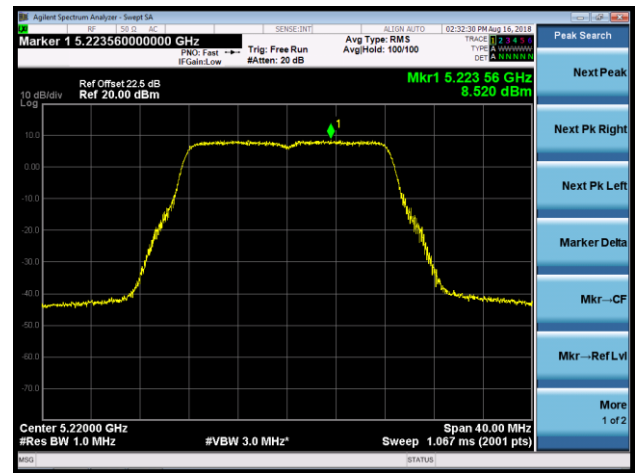

Channel 44 (5220MHz)