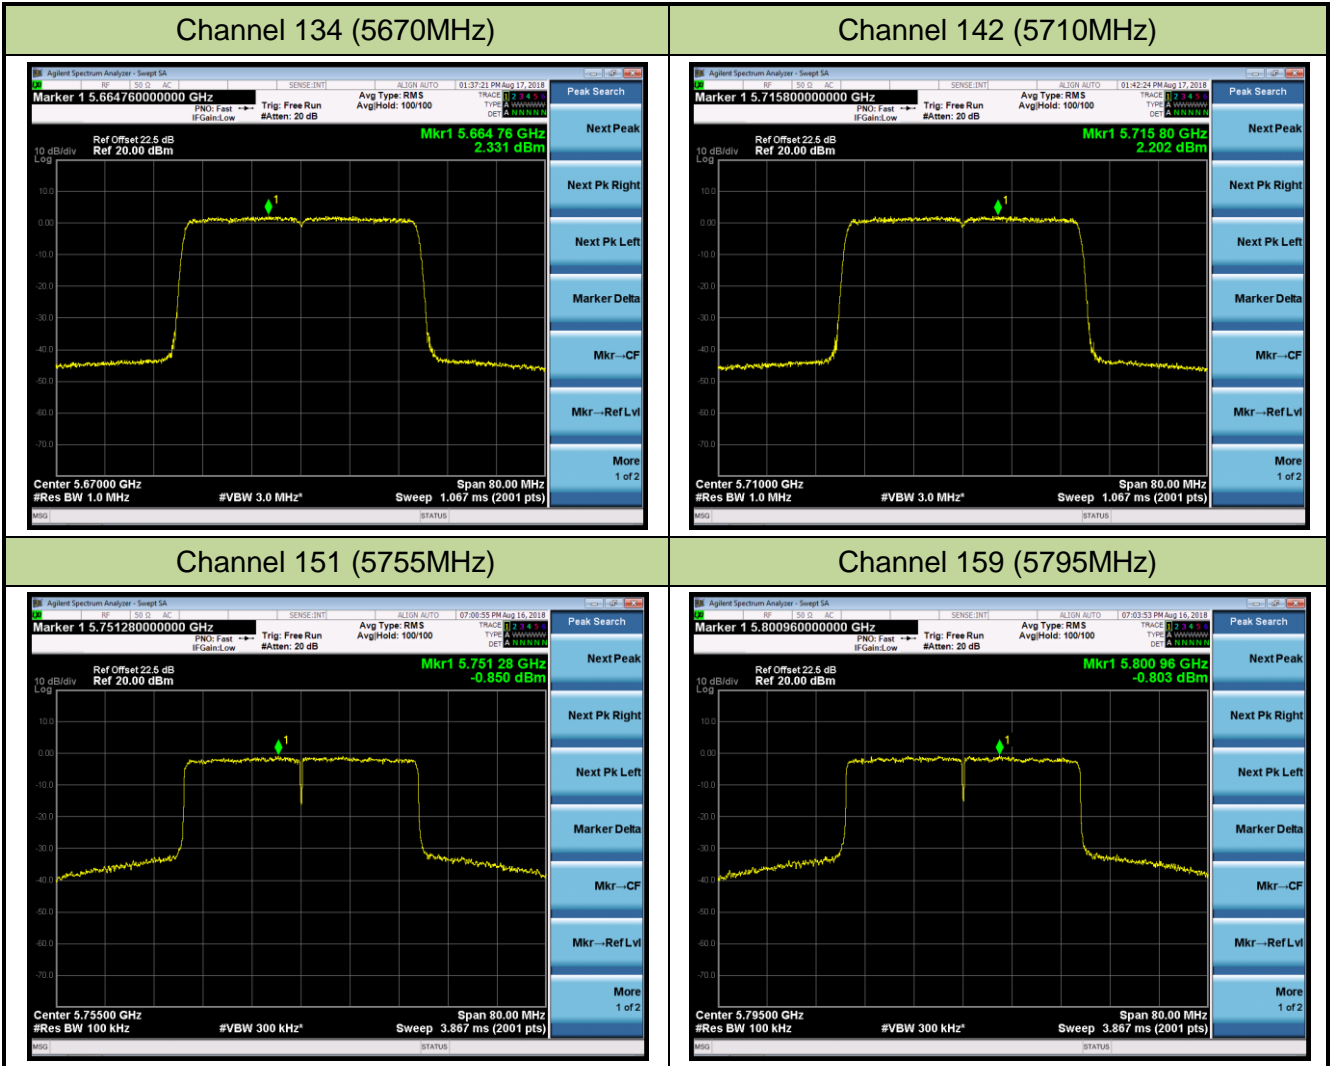

Channel 120 (5600MHz)

Channel 140 (5700MHz)

Channel 144 (5720MHz)

Channel 149 (5745MHz)

Channel 157 (5785MHz)

## 802.11ax-HE40 Power Spectral Density - Ant 2 / Ant 0 + 1 + 2 + 3 (CDD Mode)

Channel 38 (5190MHz)

Channel 46 (5230MHz)

Channel 54 (5270MHz)

Channel 62 (5310MHz)

Channel 102 (5510MHz)

Channel 118 (5590MHz)

## 802.11ax-HE80 Power Spectral Density - Ant 2 / Ant 0 + 1 + 2 + 3 (CDD Mode)

Channel 42 (5210MHz)

Channel 58 (5290MHz)

Channel 106 (5530MHz)

Channel 122 (5610MHz)

Channel 138 (5690MHz)

Channel 155 (5775MHz)

802.11ax-HE160 Power Spectral Density - Ant 2 / Ant 0 + 1 + 2 + 3 (CDD Mode)

Channel 50 (5250MHz)

Channel 114 (5570MHz)

802.11a Power Spectral Density - Ant 3 / Ant 0 + 1 + 2 + 3 (CDD Mode)

Channel 36 (5180MHz)