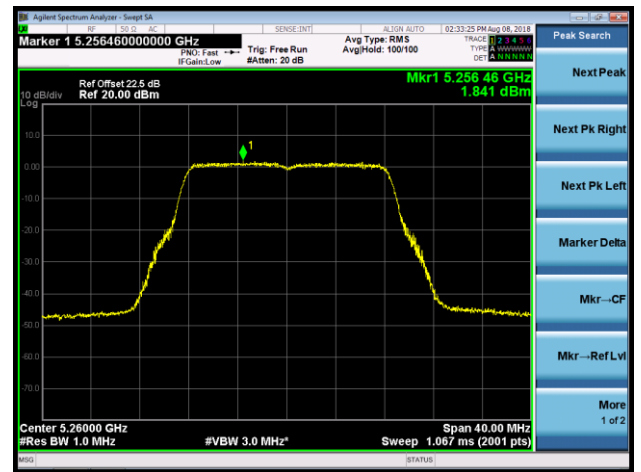

Channel 52 (5260MHz)