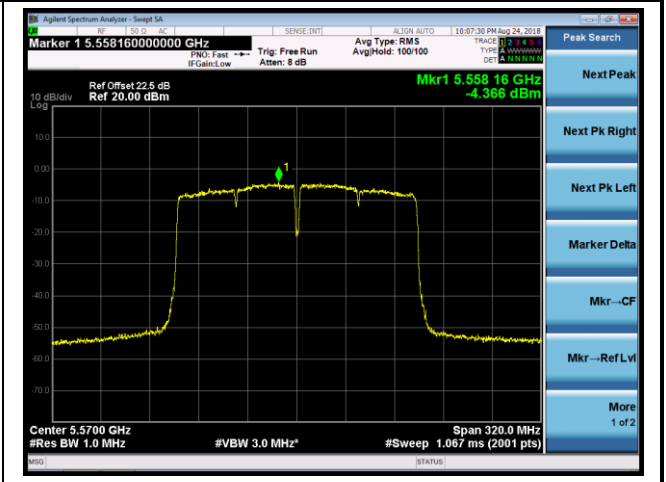

## 802.11ac-VHT80 Power Spectral Density - Ant 2 / Ant 0 + 1 + 2 + 3 (CDD Mode)

Channel 42 (5210MHz)

Channel 58 (5290MHz)

Channel 106 (5530MHz)

Channel 122 (5610MHz)

Channel 138 (5690MHz)

Channel 155 (5775MHz)

802.11ac-VHT160 Power Spectral Density - Ant 2 / Ant 0 + 1 + 2 + 3 (CDD Mode)

Channel 50 (5250MHz)

Channel 114 (5570MHz)