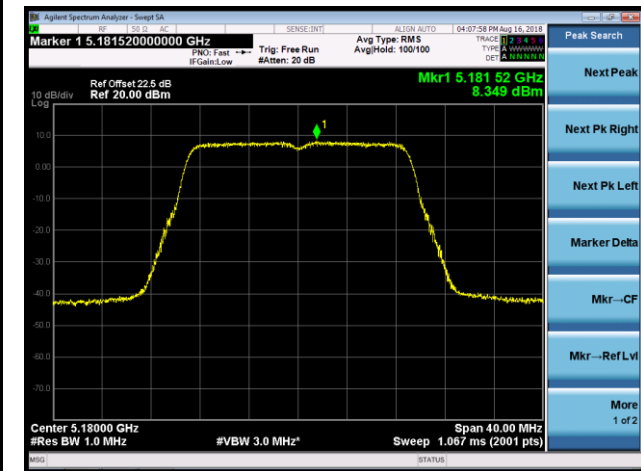

802.11ax-HE160 Power Spectral Density - Ant 2 / Ant 0 + 1 + 2 + 3 (CDD Mode)

Channel 50 (5250MHz)

Channel 114 (5570MHz)

802.11a Power Spectral Density - Ant 3 / Ant 0 + 1 + 2 + 3 (CDD Mode)

Channel 36 (5180MHz)

Channel 44 (5220MHz)

Channel 48 (5240MHz)

Channel 52 (5260MHz)

Channel 60 (5300MHz)

Channel 64 (5320MHz)

## 802.11n-HT20 Power Spectral Density - Ant 3 / Ant 0 + 1 + 2 + 3 (CDD Mode)

Channel 36 (5180MHz)

Channel 44 (5220MHz)

Channel 48 (5240MHz)

Channel 52 (5260MHz)

Channel 60 (5300MHz)

Channel 64 (5320MHz)