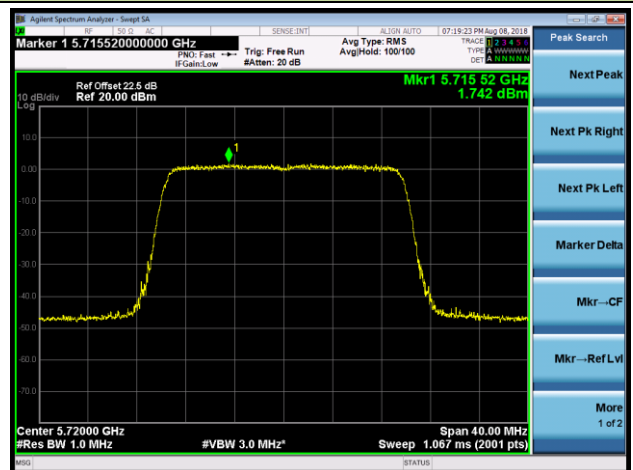

Channel 144 (5720MHz)