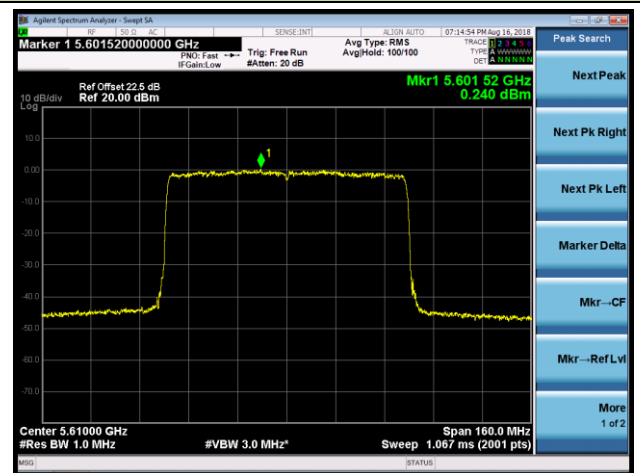

## 802.11ax-HE80 Power Spectral Density - Ant 2 / Ant 0 + 1 + 2 + 3 (CDD Mode)

Channel 42 (5210MHz)

Channel 58 (5290MHz)

Channel 106 (5530MHz)

Channel 122 (5610MHz)

Channel 138 (5690MHz)

Channel 155 (5775MHz)

802.11ax-HE160 Power Spectral Density - Ant 2 / Ant 0 + 1 + 2 + 3 (CDD Mode)

Channel 50 (5250MHz)

Channel 114 (5570MHz)

802.11a Power Spectral Density - Ant 3 / Ant 0 + 1 + 2 + 3 (CDD Mode)

Channel 36 (5180MHz)