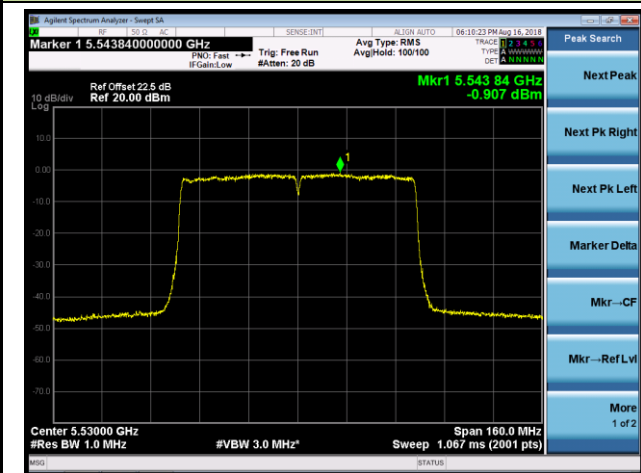

## 802.11ac-VHT80 Power Spectral Density - Ant 2 / Ant 0 + 1 + 2 + 3 (CDD Mode)

Channel 42 (5210MHz)

Channel 58 (5290MHz)

Channel 106 (5530MHz)

Channel 122 (5610MHz)

Channel 138 (5690MHz)

Channel 155 (5775MHz)

802.11ac-VHT160 Power Spectral Density - Ant 2 / Ant 0 + 1 + 2 + 3 (CDD Mode)

Channel 50 (5250MHz)

Channel 114 (5570MHz)