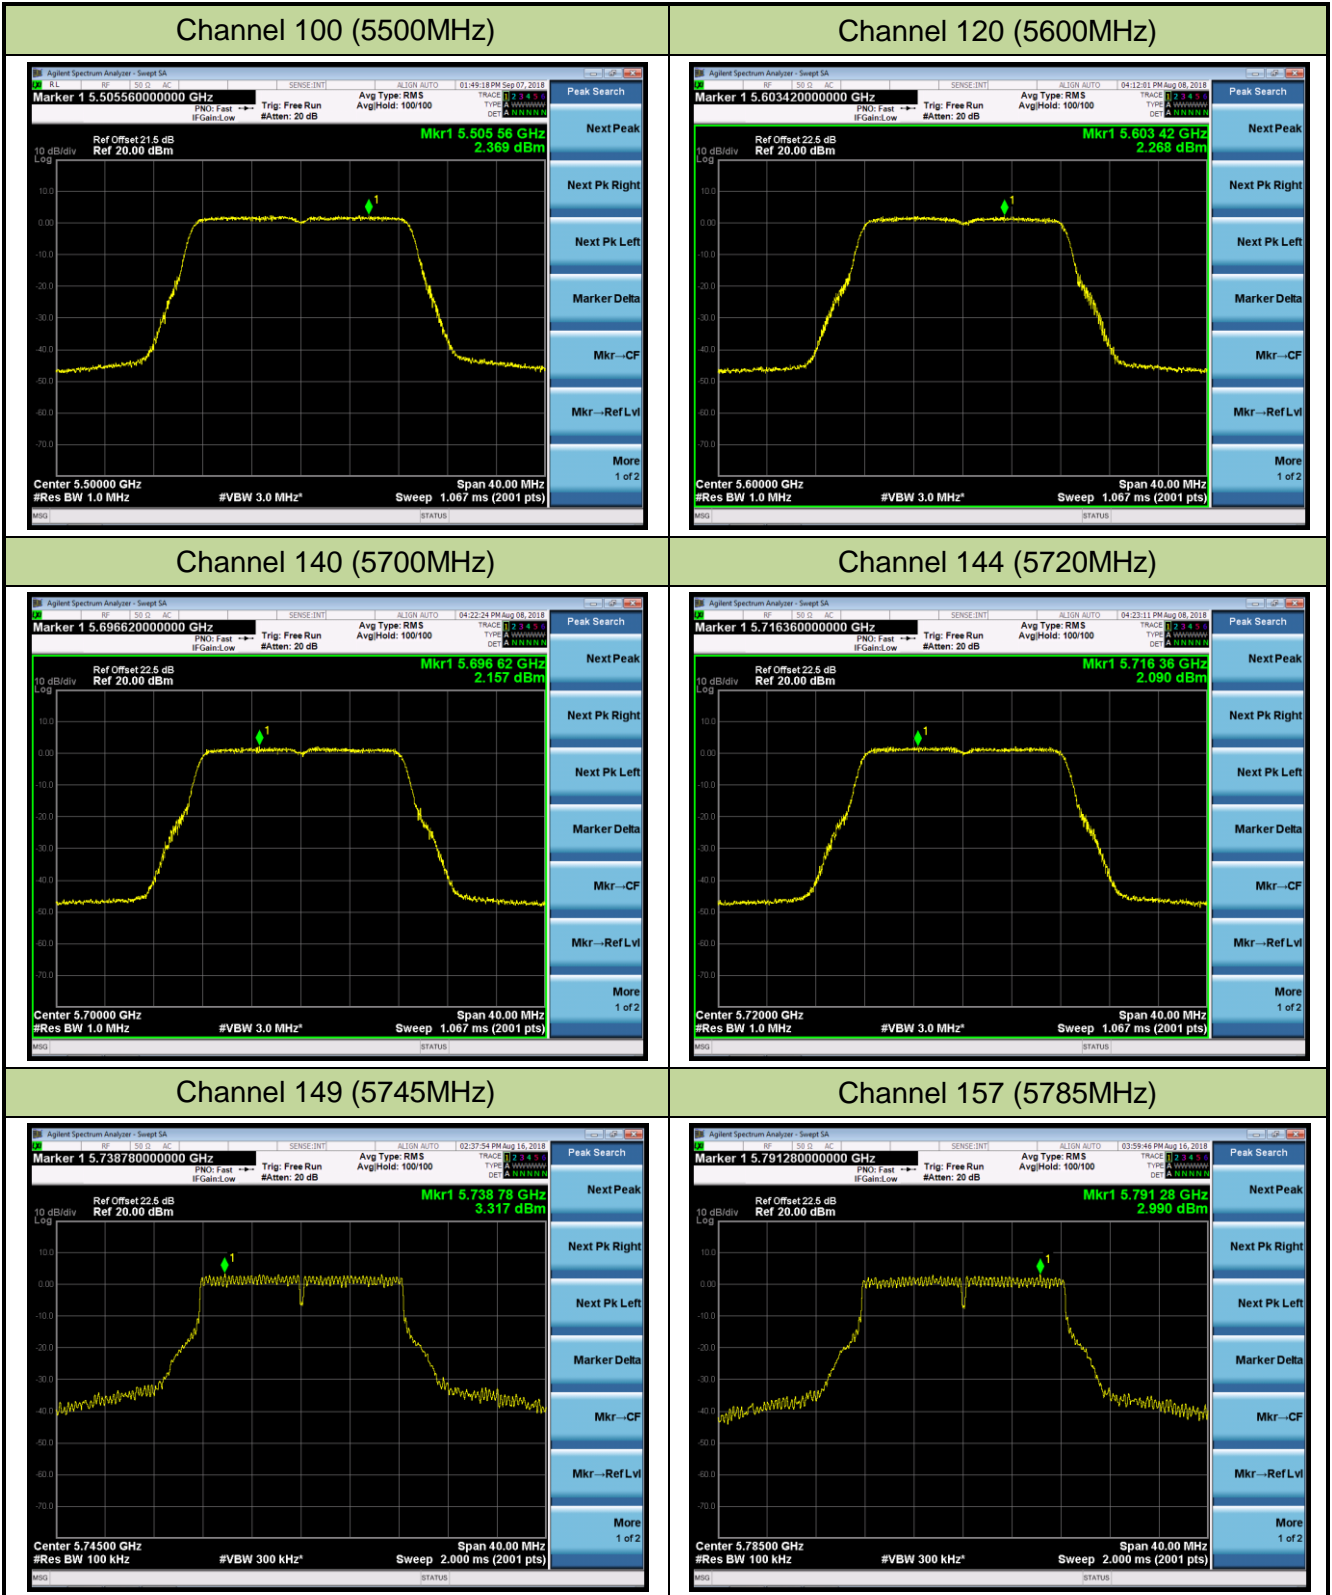

## 802.11ac-VHT40 Power Spectral Density - Ant 2 / Ant 0 + 1 + 2 + 3 (CDD Mode)

Channel 38 (5190MHz)

Channel 46 (5230MHz)

Channel 54 (5270MHz)

Channel 62 (5310MHz)

Channel 102 (5510MHz)

Channel 118 (5590MHz)

802.11ax-HE160 Power Spectral Density - Ant 2 / Ant 0 + 1 + 2 + 3 (CDD Mode)

Channel 50 (5250MHz)

Channel 114 (5570MHz)

802.11a Power Spectral Density - Ant 3 / Ant 0 + 1 + 2 + 3 (CDD Mode)

Channel 36 (5180MHz)

Channel 44 (5220MHz)

Channel 48 (5240MHz)

Channel 52 (5260MHz)

Channel 60 (5300MHz)

Channel 64 (5320MHz)

## 802.11n-HT20 Power Spectral Density - Ant 3 / Ant 0 + 1 + 2 + 3 (CDD Mode)

Channel 36 (5180MHz)

Channel 44 (5220MHz)

Channel 48 (5240MHz)

Channel 52 (5260MHz)

Channel 60 (5300MHz)

Channel 64 (5320MHz)