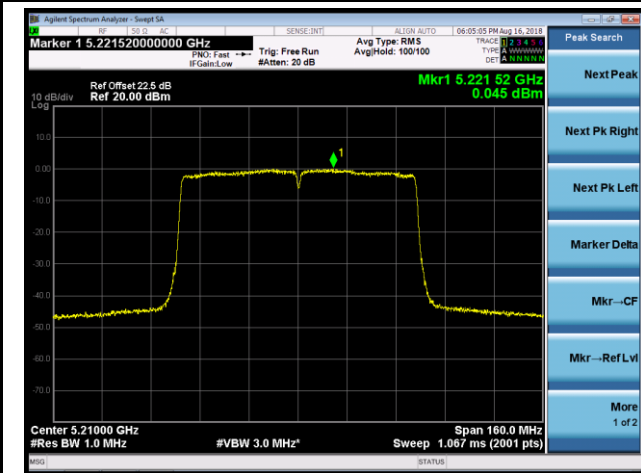

## 802.11ac-VHT40 Power Spectral Density - Ant 2 / Ant 0 + 1 + 2 + 3 (CDD Mode)

Channel 38 (5190MHz)

Channel 46 (5230MHz)

Channel 54 (5270MHz)

Channel 62 (5310MHz)

Channel 102 (5510MHz)

Channel 118 (5590MHz)

## 802.11ac-VHT80 Power Spectral Density - Ant 2 / Ant 0 + 1 + 2 + 3 (CDD Mode)

Channel 42 (5210MHz)

Channel 58 (5290MHz)

Channel 106 (5530MHz)

Channel 122 (5610MHz)

Channel 138 (5690MHz)

Channel 155 (5775MHz)

802.11ac-VHT160 Power Spectral Density - Ant 2 / Ant 0 + 1 + 2 + 3 (CDD Mode)

Channel 50 (5250MHz)

Channel 114 (5570MHz)