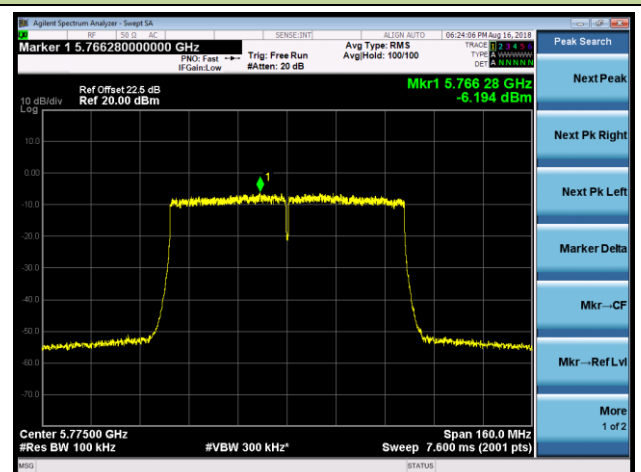

## 802.11ac-VHT80 Power Spectral Density - Ant 2 / Ant 0 + 1 + 2 + 3 (CDD Mode)

Channel 42 (5210MHz)

Channel 58 (5290MHz)

Channel 106 (5530MHz)

Channel 122 (5610MHz)

Channel 138 (5690MHz)

Channel 155 (5775MHz)

802.11ac-VHT160 Power Spectral Density - Ant 2 / Ant 0 + 1 + 2 + 3 (CDD Mode)

Channel 50 (5250MHz)

Channel 114 (5570MHz)