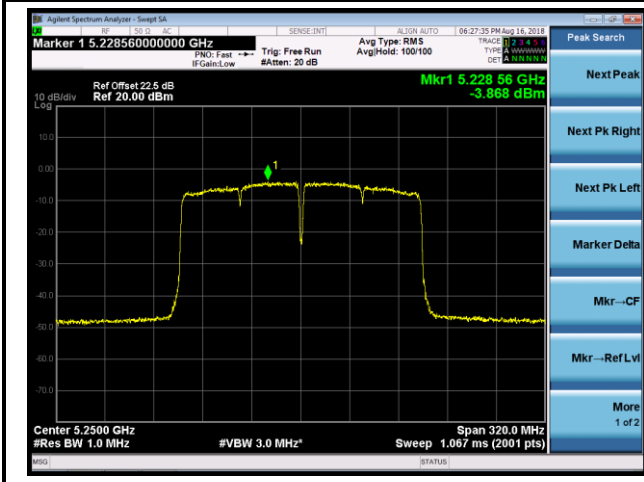

## 802.11ac-VHT80 Power Spectral Density - Ant 2 / Ant 0 + 1 + 2 + 3 (CDD Mode)

Channel 42 (5210MHz)

Channel 58 (5290MHz)

Channel 106 (5530MHz)

Channel 122 (5610MHz)

Channel 138 (5690MHz)

Channel 155 (5775MHz)

802.11ac-VHT160 Power Spectral Density - Ant 2 / Ant 0 + 1 + 2 + 3 (CDD Mode)

Channel 50 (5250MHz)

Channel 114 (5570MHz)