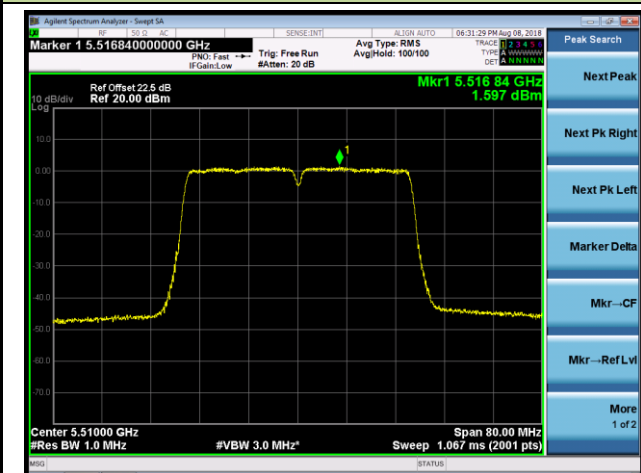

## 802.11ac-VHT40 Power Spectral Density - Ant 2 / Ant 0 + 1 + 2 + 3 (CDD Mode)

Channel 38 (5190MHz)

Channel 46 (5230MHz)

Channel 54 (5270MHz)

Channel 62 (5310MHz)

Channel 102 (5510MHz)

Channel 118 (5590MHz)

## 802.11ac-VHT80 Power Spectral Density - Ant 2 / Ant 0 + 1 + 2 + 3 (CDD Mode)

Channel 42 (5210MHz)

Channel 58 (5290MHz)

Channel 106 (5530MHz)

Channel 122 (5610MHz)

Channel 138 (5690MHz)

Channel 155 (5775MHz)

802.11ac-VHT160 Power Spectral Density - Ant 2 / Ant 0 + 1 + 2 + 3 (CDD Mode)

Channel 50 (5250MHz)

Channel 114 (5570MHz)