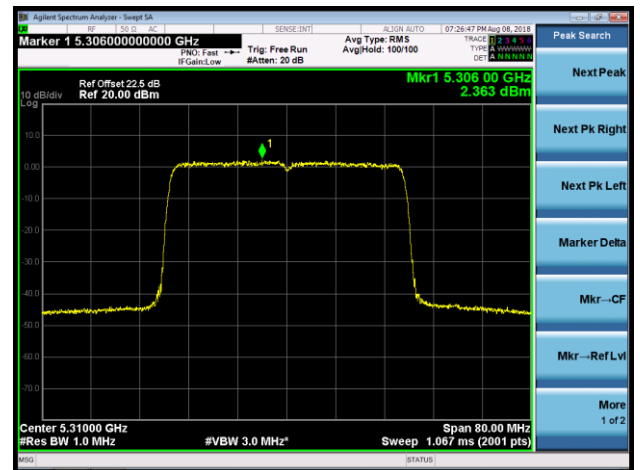

## 802.11ax-HE40 Power Spectral Density - Ant 2 / Ant 0 + 1 + 2 + 3 (CDD Mode)

Channel 38 (5190MHz)

Channel 46 (5230MHz)

Channel 54 (5270MHz)

Channel 62 (5310MHz)

Channel 102 (5510MHz)

Channel 118 (5590MHz)