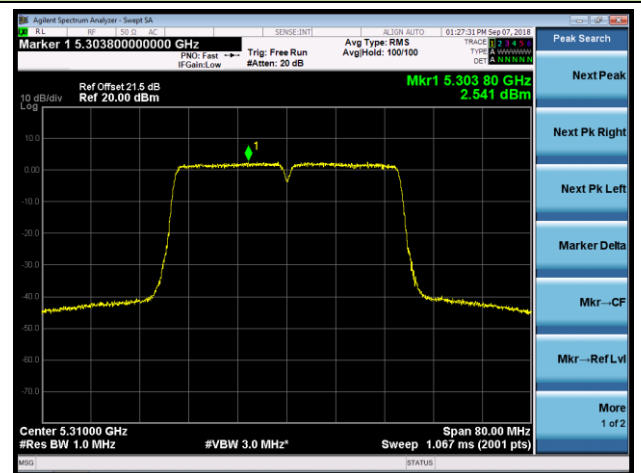

## 802.11ac-VHT40 Power Spectral Density - Ant 2 / Ant 0 + 1 + 2 + 3 (CDD Mode)

Channel 38 (5190MHz)

Channel 46 (5230MHz)

Channel 54 (5270MHz)

Channel 62 (5310MHz)

Channel 102 (5510MHz)

Channel 118 (5590MHz)

## 802.11ac-VHT80 Power Spectral Density - Ant 2 / Ant 0 + 1 + 2 + 3 (CDD Mode)

Channel 42 (5210MHz)

Channel 58 (5290MHz)

Channel 106 (5530MHz)

Channel 122 (5610MHz)

Channel 138 (5690MHz)

Channel 155 (5775MHz)