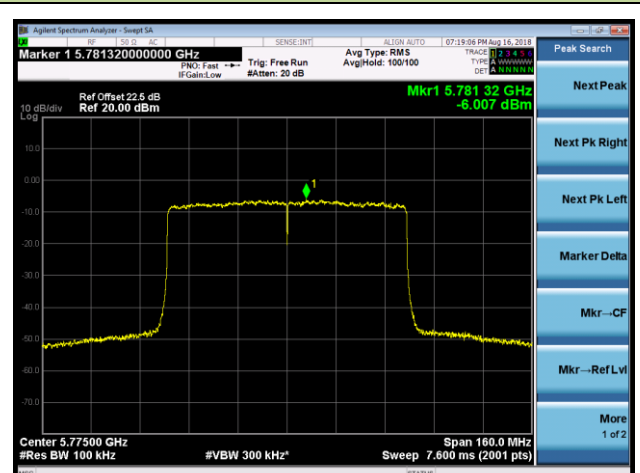

## 802.11ax-HE80 Power Spectral Density - Ant 2 / Ant 0 + 1 + 2 + 3 (CDD Mode)

Channel 42 (5210MHz)

Channel 58 (5290MHz)

Channel 106 (5530MHz)

Channel 122 (5610MHz)

Channel 138 (5690MHz)

Channel 155 (5775MHz)

802.11ax-HE160 Power Spectral Density - Ant 2 / Ant 0 + 1 + 2 + 3 (CDD Mode)

Channel 50 (5250MHz)

Channel 114 (5570MHz)

802.11a Power Spectral Density - Ant 3 / Ant 0 + 1 + 2 + 3 (CDD Mode)

Channel 36 (5180MHz)