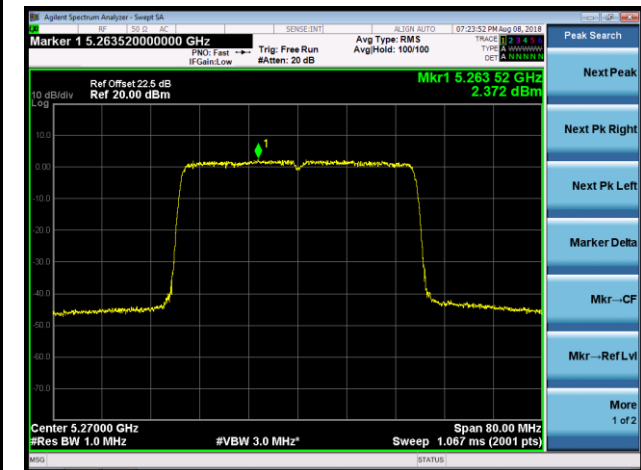

## 802.11ax-HE40 Power Spectral Density - Ant 2 / Ant 0 + 1 + 2 + 3 (CDD Mode)

Channel 38 (5190MHz)

Channel 46 (5230MHz)

Channel 54 (5270MHz)

Channel 62 (5310MHz)

Channel 102 (5510MHz)

Channel 118 (5590MHz)

## 802.11ax-HE80 Power Spectral Density - Ant 2 / Ant 0 + 1 + 2 + 3 (CDD Mode)

Channel 42 (5210MHz)

Channel 58 (5290MHz)

Channel 106 (5530MHz)

Channel 122 (5610MHz)

Channel 138 (5690MHz)

Channel 155 (5775MHz)