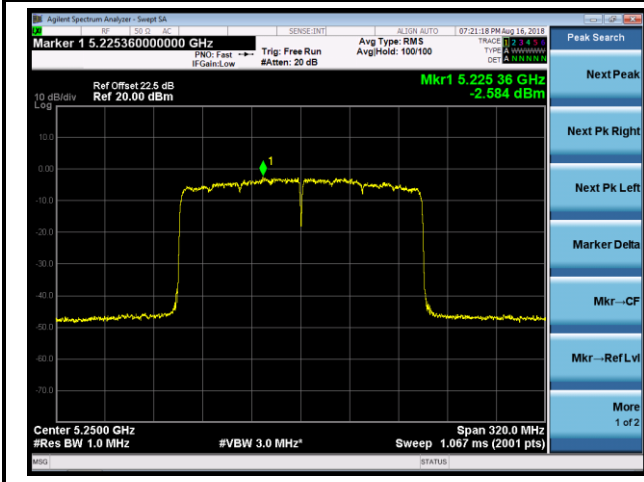

## 802.11ax-HE80 Power Spectral Density - Ant 2 / Ant 0 + 1 + 2 + 3 (CDD Mode)

Channel 42 (5210MHz)

Channel 58 (5290MHz)

Channel 106 (5530MHz)

Channel 122 (5610MHz)

Channel 138 (5690MHz)

Channel 155 (5775MHz)

802.11ax-HE160 Power Spectral Density - Ant 2 / Ant 0 + 1 + 2 + 3 (CDD Mode)

Channel 50 (5250MHz)

Channel 114 (5570MHz)

802.11a Power Spectral Density - Ant 3 / Ant 0 + 1 + 2 + 3 (CDD Mode)

Channel 36 (5180MHz)