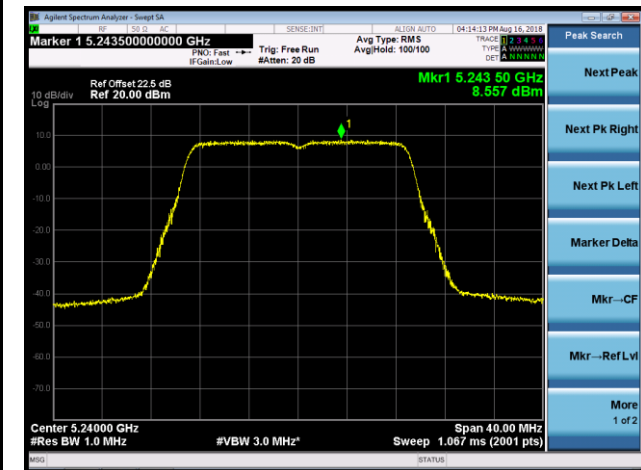

Channel 44 (5220MHz)

Channel 48 (5240MHz)

Channel 52 (5260MHz)

Channel 60 (5300MHz)

Channel 64 (5320MHz)

## 802.11n-HT20 Power Spectral Density - Ant 3 / Ant 0 + 1 + 2 + 3 (CDD Mode)

Channel 36 (5180MHz)

Channel 44 (5220MHz)

Channel 48 (5240MHz)

Channel 52 (5260MHz)

Channel 60 (5300MHz)

Channel 64 (5320MHz)