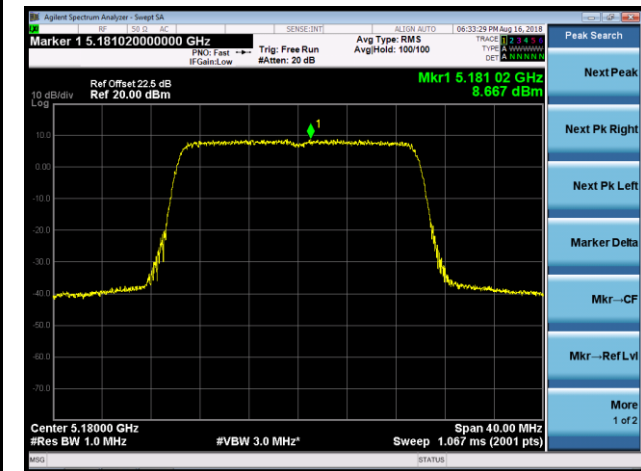

802.11ac-VHT160 Power Spectral Density - Ant 2 / Ant 0 + 1 + 2 + 3 (CDD Mode)

Channel 50 (5250MHz)

Channel 114 (5570MHz)

## 802.11ax-HE20 Power Spectral Density - Ant 2 / Ant 0 + 1 + 2 + 3 (CDD Mode)

Channel 36 (5180MHz)

Channel 44 (5220MHz)

Channel 48 (5240MHz)

Channel 52 (5260MHz)

Channel 60 (5300MHz)

Channel 64 (5320MHz)

Channel 100 (5500MHz)