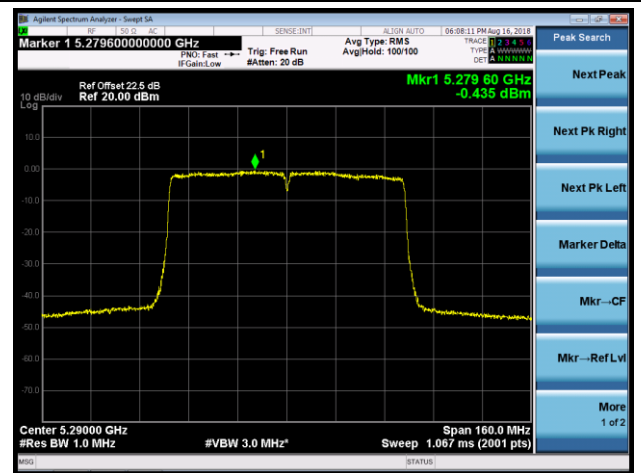

## 802.11ac-VHT40 Power Spectral Density - Ant 2 / Ant 0 + 1 + 2 + 3 (CDD Mode)

Channel 38 (5190MHz)

Channel 46 (5230MHz)

Channel 54 (5270MHz)

Channel 62 (5310MHz)

Channel 102 (5510MHz)

Channel 118 (5590MHz)

## 802.11ac-VHT80 Power Spectral Density - Ant 2 / Ant 0 + 1 + 2 + 3 (CDD Mode)

Channel 42 (5210MHz)

Channel 58 (5290MHz)

Channel 106 (5530MHz)

Channel 122 (5610MHz)

Channel 138 (5690MHz)

Channel 155 (5775MHz)