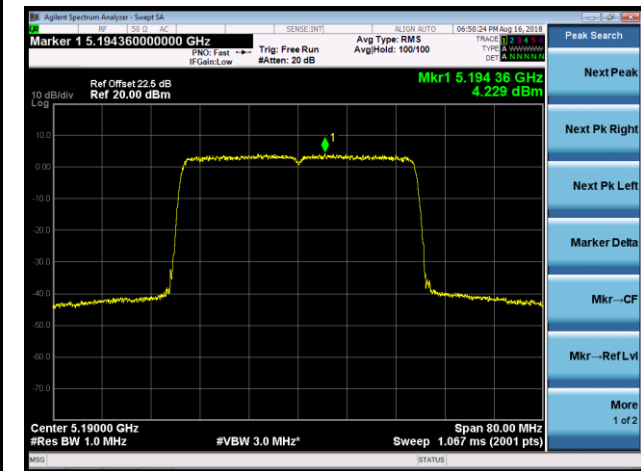

Channel 120 (5600MHz)

Channel 140 (5700MHz)

Channel 144 (5720MHz)

Channel 149 (5745MHz)

Channel 157 (5785MHz)

## 802.11ax-HE40 Power Spectral Density - Ant 2 / Ant 0 + 1 + 2 + 3 (CDD Mode)

Channel 38 (5190MHz)

Channel 46 (5230MHz)

Channel 54 (5270MHz)

Channel 62 (5310MHz)

Channel 102 (5510MHz)

Channel 118 (5590MHz)