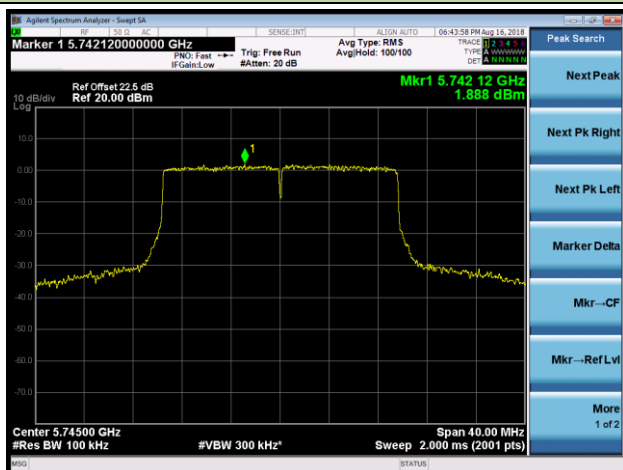

Channel 120 (5600MHz)

Channel 140 (5700MHz)

Channel 144 (5720MHz)

Channel 149 (5745MHz)

Channel 157 (5785MHz)

## 802.11ax-HE40 Power Spectral Density - Ant 2 / Ant 0 + 1 + 2 + 3 (CDD Mode)

Channel 38 (5190MHz)

Channel 46 (5230MHz)

Channel 54 (5270MHz)

Channel 62 (5310MHz)

Channel 102 (5510MHz)

Channel 118 (5590MHz)