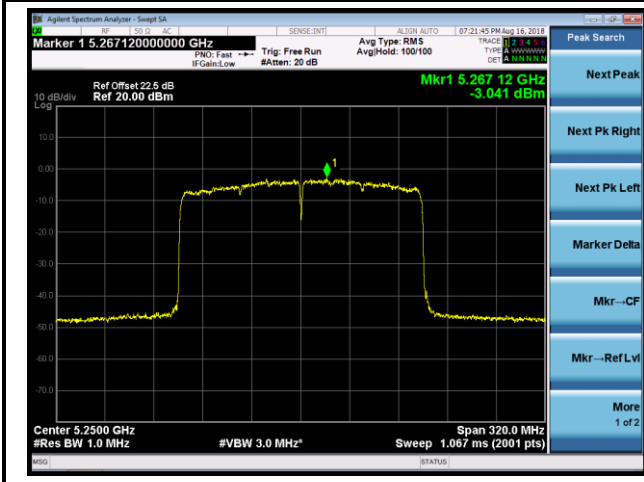

## 802.11ax-HE80 Power Spectral Density - Ant 1 / Ant 0 + 1 + 2 + 3 (CDD Mode)

Channel 42 (5210MHz)

Channel 58 (5290MHz)

Channel 106 (5530MHz)

Channel 122 (5610MHz)

Channel 138 (5690MHz)

Channel 155 (5775MHz)

802.11ax-HE160 Power Spectral Density - Ant 1 / Ant 0 + 1 + 2 + 3 (CDD Mode)

Channel 50 (5250MHz)

Channel 114 (5570MHz)