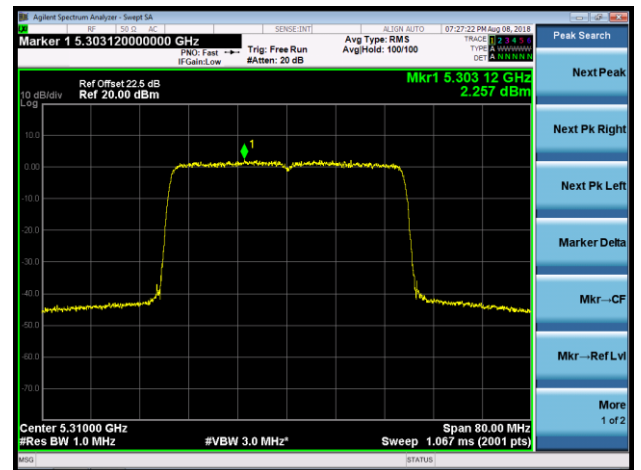

## 802.11ax-HE40 Power Spectral Density - Ant 1 / Ant 0 + 1 + 2 + 3 (CDD Mode)

Channel 38 (5190MHz)

Channel 46 (5230MHz)

Channel 54 (5270MHz)

Channel 62 (5310MHz)

Channel 102 (5510MHz)

Channel 118 (5590MHz)

## 802.11ax-HE80 Power Spectral Density - Ant 1 / Ant 0 + 1 + 2 + 3 (CDD Mode)

Channel 42 (5210MHz)

Channel 58 (5290MHz)

Channel 106 (5530MHz)

Channel 122 (5610MHz)

Channel 138 (5690MHz)

Channel 155 (5775MHz)