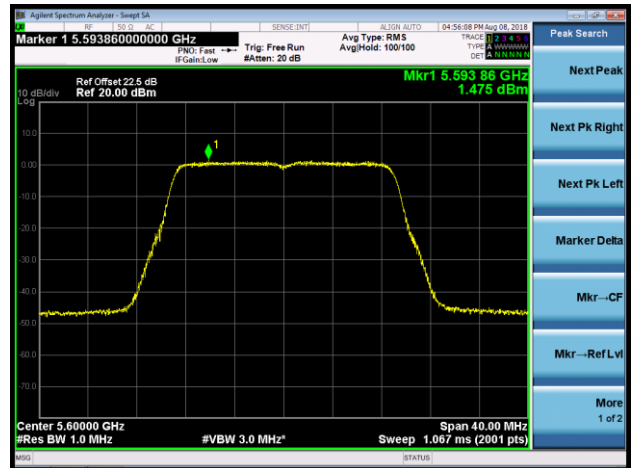

Channel 120 (5600MHz)