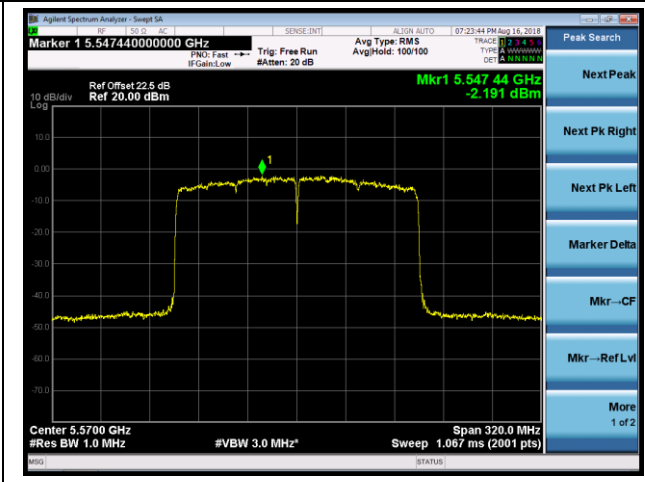

## 802.11ax-HE80 Power Spectral Density - Ant 1 / Ant 0 + 1 + 2 + 3 (CDD Mode)

Channel 42 (5210MHz)

Channel 58 (5290MHz)

Channel 106 (5530MHz)

Channel 122 (5610MHz)

Channel 138 (5690MHz)

Channel 155 (5775MHz)

802.11ax-HE160 Power Spectral Density - Ant 1 / Ant 0 + 1 + 2 + 3 (CDD Mode)

Channel 50 (5250MHz)

Channel 114 (5570MHz)