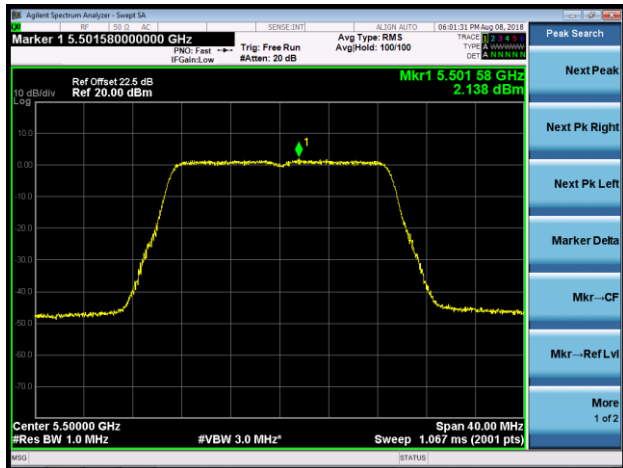

## 802.11ac-VHT20 Power Spectral Density - Ant 2 / Ant 0 + 1 + 2 + 3 (CDD Mode)

Channel 36 (5180MHz)

Channel 44 (5220MHz)

Channel 48 (5240MHz)

Channel 52 (5260MHz)

Channel 60 (5300MHz)

Channel 64 (5320MHz)

Channel 100 (5500MHz)