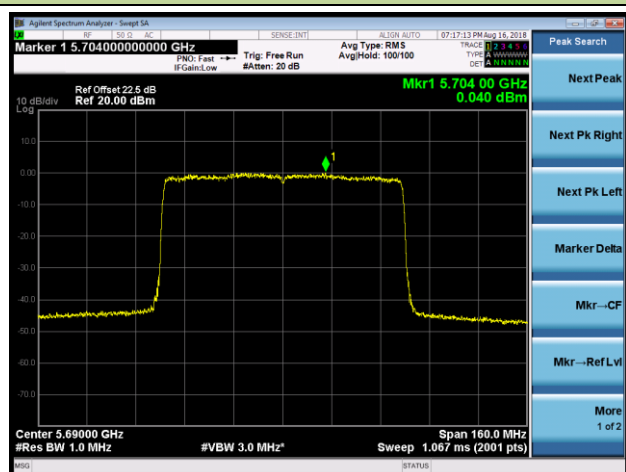

## 802.11ax-HE80 Power Spectral Density - Ant 1 / Ant 0 + 1 + 2 + 3 (CDD Mode)

Channel 42 (5210MHz)

Channel 58 (5290MHz)

Channel 106 (5530MHz)

Channel 122 (5610MHz)

Channel 138 (5690MHz)

Channel 155 (5775MHz)

802.11ax-HE160 Power Spectral Density - Ant 1 / Ant 0 + 1 + 2 + 3 (CDD Mode)

Channel 50 (5250MHz)

Channel 114 (5570MHz)