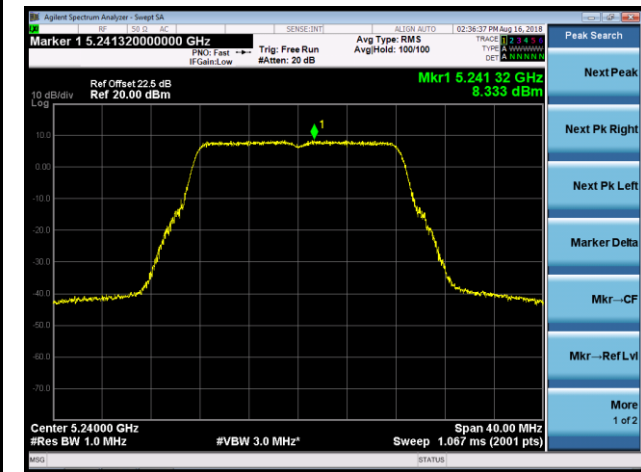

## 802.11a Power Spectral Density - Ant 2 / Ant 0 + 1 + 2 + 3 (CDD Mode)

Channel 36 (5180MHz)

Channel 44 (5220MHz)

Channel 48 (5240MHz)

Channel 52 (5260MHz)

Channel 60 (5300MHz)

Channel 64 (5320MHz)