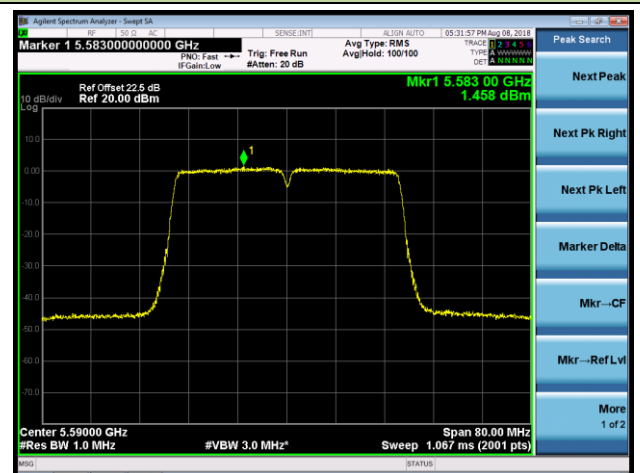

## 802.11n-HT40 Power Spectral Density - Ant 2 / Ant 0 + 1 + 2 + 3 (CDD Mode)

Channel 38 (5190MHz)

Channel 46 (5230MHz)

Channel 54 (5270MHz)

Channel 62 (5310MHz)

Channel 102 (5510MHz)

Channel 118 (5590MHz)