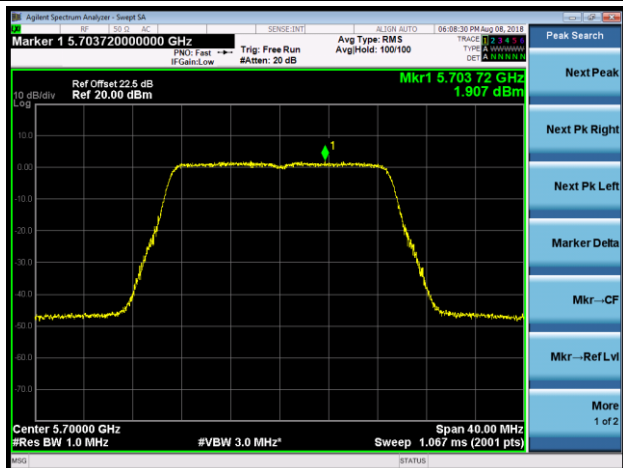

Channel 140 (5700MHz)