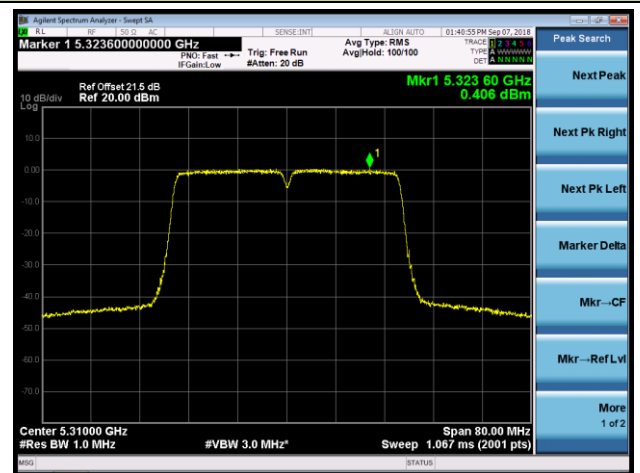

## 802.11n-HT40 Power Spectral Density - Ant 2 / Ant 0 + 1 + 2 + 3 (CDD Mode)

Channel 38 (5190MHz)

Channel 46 (5230MHz)

Channel 54 (5270MHz)

Channel 62 (5310MHz)

Channel 102 (5510MHz)

Channel 118 (5590MHz)

## 802.11ac-VHT20 Power Spectral Density - Ant 2 / Ant 0 + 1 + 2 + 3 (CDD Mode)

Channel 36 (5180MHz)

Channel 44 (5220MHz)

Channel 48 (5240MHz)

Channel 52 (5260MHz)

Channel 60 (5300MHz)

Channel 64 (5320MHz)

Channel 100 (5500MHz)