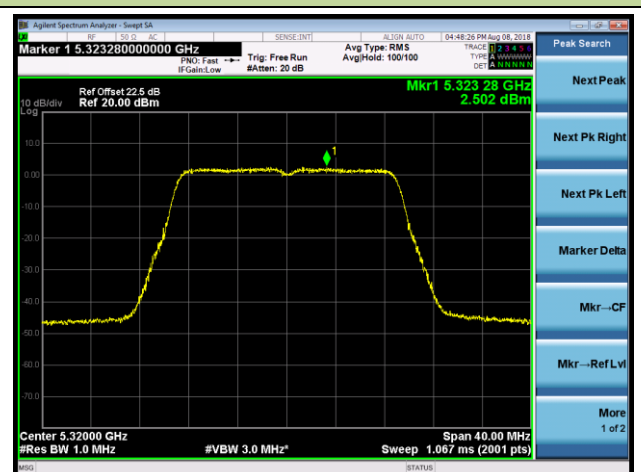

## 802.11n-HT20 Power Spectral Density - Ant 2 / Ant 0 + 1 + 2 + 3 (CDD Mode)

Channel 36 (5180MHz)

Channel 44 (5220MHz)

Channel 48 (5240MHz)

Channel 52 (5260MHz)

Channel 60 (5300MHz)

Channel 64 (5320MHz)

Channel 100 (5500MHz)