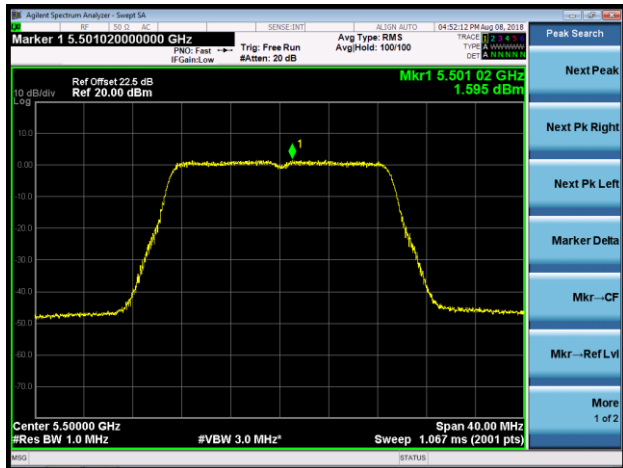

## 802.11n-HT20 Power Spectral Density - Ant 2 / Ant 0 + 1 + 2 + 3 (CDD Mode)

Channel 36 (5180MHz)

Channel 44 (5220MHz)

Channel 48 (5240MHz)

Channel 52 (5260MHz)

Channel 60 (5300MHz)

Channel 64 (5320MHz)

Channel 100 (5500MHz)