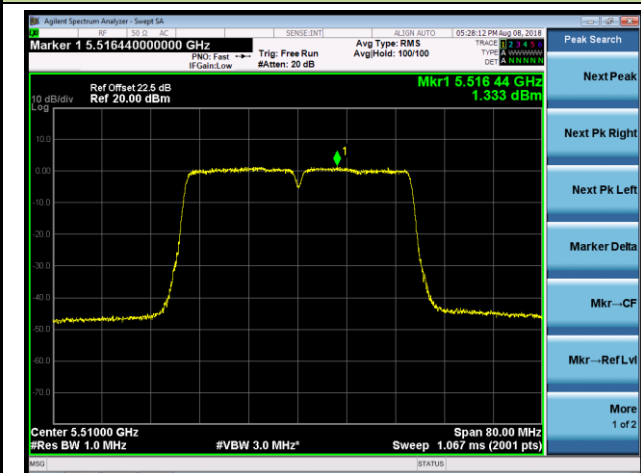

## 802.11n-HT40 Power Spectral Density - Ant 2 / Ant 0 + 1 + 2 + 3 (CDD Mode)

Channel 38 (5190MHz)

Channel 46 (5230MHz)

Channel 54 (5270MHz)

Channel 62 (5310MHz)

Channel 102 (5510MHz)

Channel 118 (5590MHz)

## 802.11ac-VHT20 Power Spectral Density - Ant 2 / Ant 0 + 1 + 2 + 3 (CDD Mode)

Channel 36 (5180MHz)

Channel 44 (5220MHz)

Channel 48 (5240MHz)

Channel 52 (5260MHz)

Channel 60 (5300MHz)

Channel 64 (5320MHz)

Channel 100 (5500MHz)