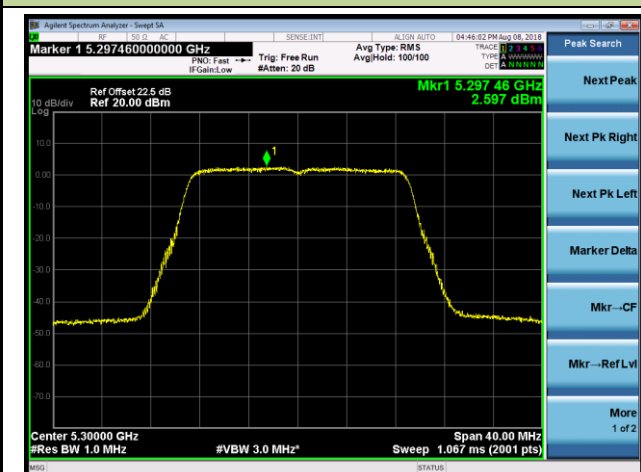

## 802.11n-HT20 Power Spectral Density - Ant 2 / Ant 0 + 1 + 2 + 3 (CDD Mode)

Channel 36 (5180MHz)

Channel 44 (5220MHz)

Channel 48 (5240MHz)

Channel 52 (5260MHz)

Channel 60 (5300MHz)

Channel 64 (5320MHz)

Channel 100 (5500MHz)