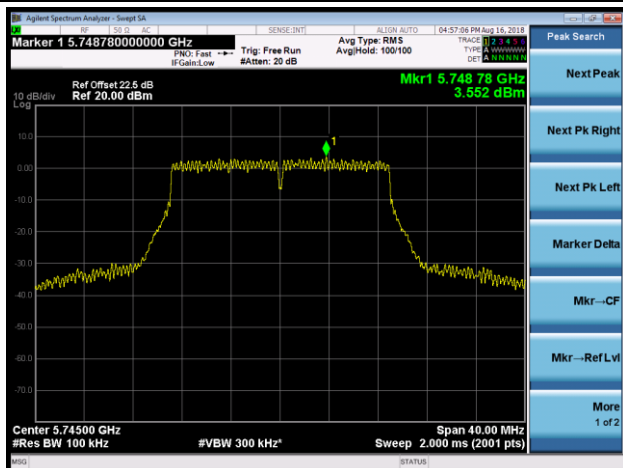

## 802.11ac-VHT20 Power Spectral Density - Ant 2 / Ant 0 + 1 + 2 + 3 (CDD Mode)

Channel 36 (5180MHz)

Channel 44 (5220MHz)

Channel 48 (5240MHz)

Channel 52 (5260MHz)

Channel 60 (5300MHz)

Channel 64 (5320MHz)

Channel 100 (5500MHz)

Channel 120 (5600MHz)

Channel 140 (5700MHz)

Channel 144 (5720MHz)

Channel 149 (5745MHz)

Channel 157 (5785MHz)