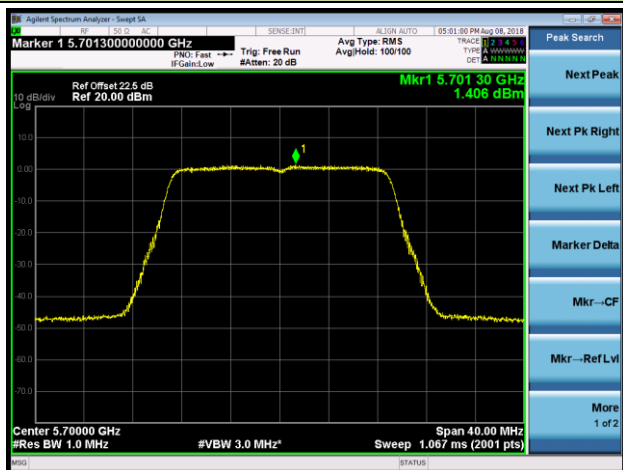

Channel 140 (5700MHz)