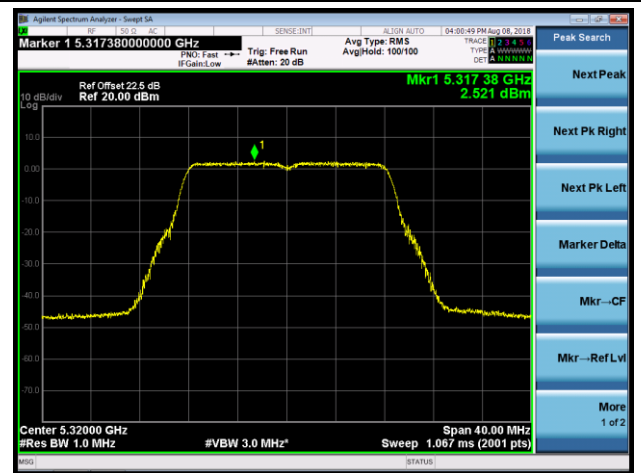

## 802.11a Power Spectral Density - Ant 2 / Ant 0 + 1 + 2 + 3 (CDD Mode)

Channel 36 (5180MHz)

Channel 44 (5220MHz)

Channel 48 (5240MHz)

Channel 52 (5260MHz)

Channel 60 (5300MHz)

Channel 64 (5320MHz)