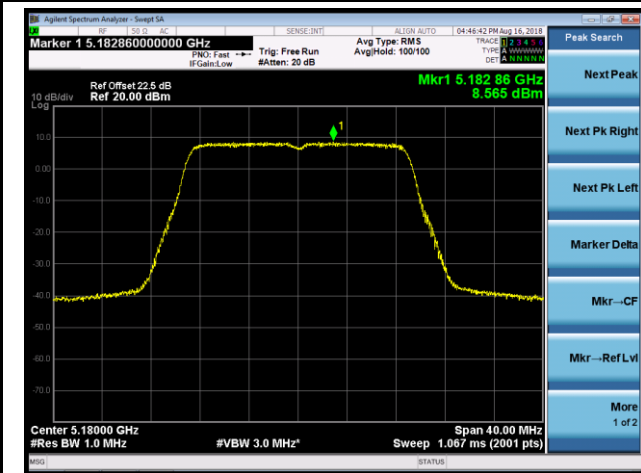

## 802.11n-HT40 Power Spectral Density - Ant 2 / Ant 0 + 1 + 2 + 3 (CDD Mode)

Channel 38 (5190MHz)

Channel 46 (5230MHz)

Channel 54 (5270MHz)

Channel 62 (5310MHz)

Channel 102 (5510MHz)

Channel 118 (5590MHz)

## 802.11ac-VHT20 Power Spectral Density - Ant 2 / Ant 0 + 1 + 2 + 3 (CDD Mode)

Channel 36 (5180MHz)

Channel 44 (5220MHz)

Channel 48 (5240MHz)

Channel 52 (5260MHz)

Channel 60 (5300MHz)

Channel 64 (5320MHz)

Channel 100 (5500MHz)