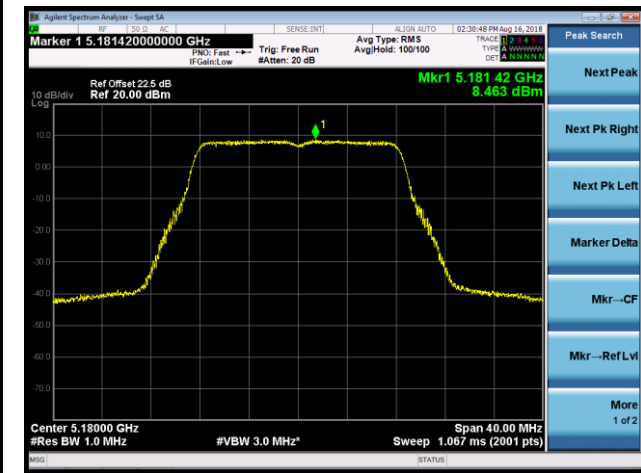

802.11ax-HE160 Power Spectral Density - Ant 1 / Ant 0 + 1 + 2 + 3 (CDD Mode)

Channel 50 (5250MHz)

Channel 114 (5570MHz)

## 802.11a Power Spectral Density - Ant 2 / Ant 0 + 1 + 2 + 3 (CDD Mode)

Channel 36 (5180MHz)

Channel 44 (5220MHz)

Channel 48 (5240MHz)

Channel 52 (5260MHz)

Channel 60 (5300MHz)

Channel 64 (5320MHz)