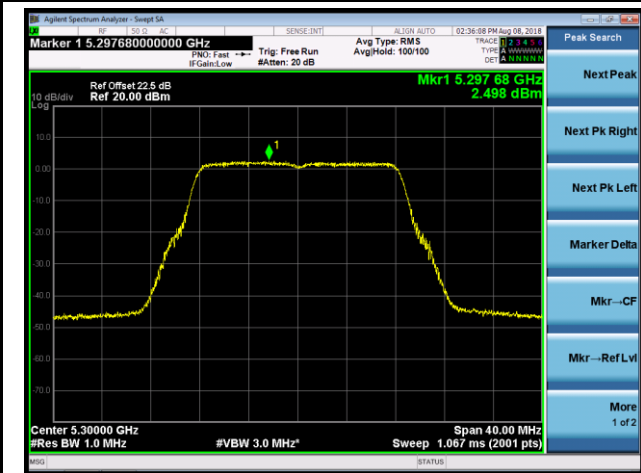

## 802.11a Power Spectral Density - Ant 2 / Ant 0 + 1 + 2 + 3 (CDD Mode)

Channel 36 (5180MHz)

Channel 44 (5220MHz)

Channel 48 (5240MHz)

Channel 52 (5260MHz)

Channel 60 (5300MHz)

Channel 64 (5320MHz)