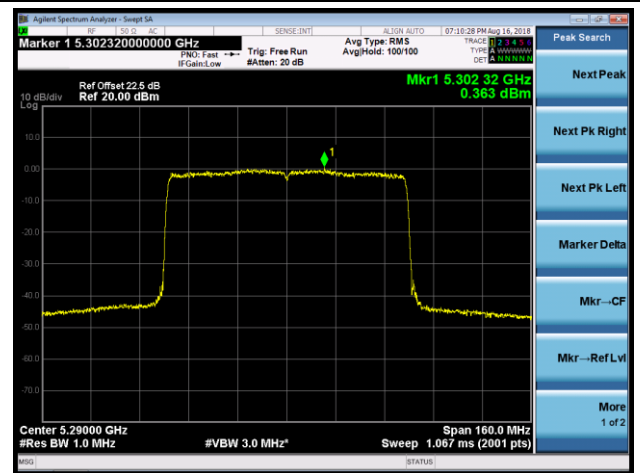

## 802.11ax-HE40 Power Spectral Density - Ant 1 / Ant 0 + 1 + 2 + 3 (CDD Mode)

Channel 38 (5190MHz)

Channel 46 (5230MHz)

Channel 54 (5270MHz)

Channel 62 (5310MHz)

Channel 102 (5510MHz)

Channel 118 (5590MHz)

## 802.11ax-HE80 Power Spectral Density - Ant 1 / Ant 0 + 1 + 2 + 3 (CDD Mode)

Channel 42 (5210MHz)

Channel 58 (5290MHz)

Channel 106 (5530MHz)

Channel 122 (5610MHz)

Channel 138 (5690MHz)

Channel 155 (5775MHz)