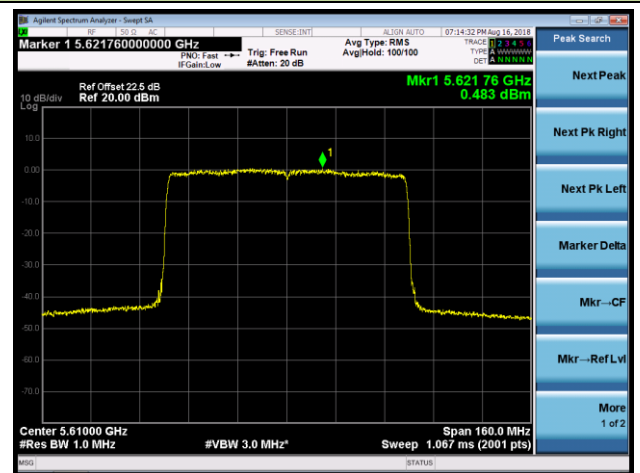

## 802.11ax-HE80 Power Spectral Density - Ant 1 / Ant 0 + 1 + 2 + 3 (CDD Mode)

Channel 42 (5210MHz)

Channel 58 (5290MHz)

Channel 106 (5530MHz)

Channel 122 (5610MHz)

Channel 138 (5690MHz)

Channel 155 (5775MHz)

802.11ax-HE160 Power Spectral Density - Ant 1 / Ant 0 + 1 + 2 + 3 (CDD Mode)

Channel 50 (5250MHz)

Channel 114 (5570MHz)