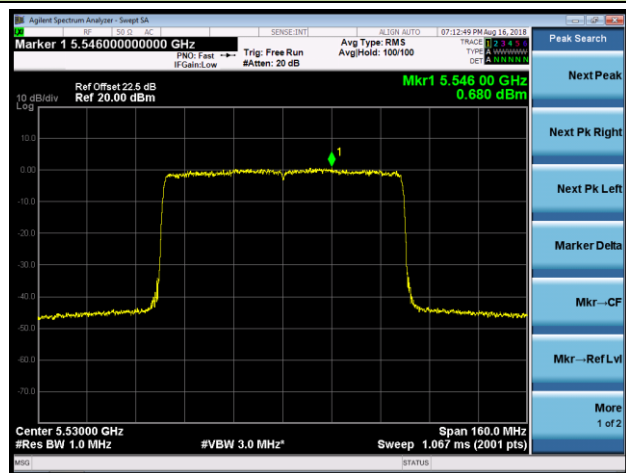

## 802.11ax-HE80 Power Spectral Density - Ant 1 / Ant 0 + 1 + 2 + 3 (CDD Mode)

Channel 42 (5210MHz)

Channel 58 (5290MHz)

Channel 106 (5530MHz)

Channel 122 (5610MHz)

Channel 138 (5690MHz)

Channel 155 (5775MHz)

802.11ax-HE160 Power Spectral Density - Ant 1 / Ant 0 + 1 + 2 + 3 (CDD Mode)

Channel 50 (5250MHz)

Channel 114 (5570MHz)