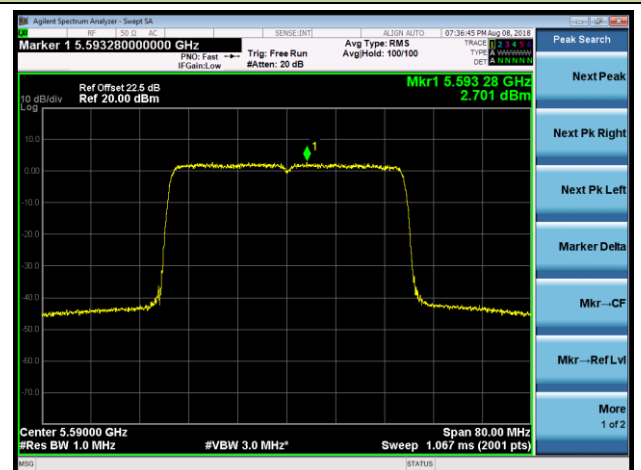

## 802.11ax-HE40 Power Spectral Density - Ant 1 / Ant 0 + 1 + 2 + 3 (CDD Mode)

Channel 38 (5190MHz)

Channel 46 (5230MHz)

Channel 54 (5270MHz)

Channel 62 (5310MHz)

Channel 102 (5510MHz)

Channel 118 (5590MHz)

## 802.11ax-HE80 Power Spectral Density - Ant 1 / Ant 0 + 1 + 2 + 3 (CDD Mode)

Channel 42 (5210MHz)

Channel 58 (5290MHz)

Channel 106 (5530MHz)

Channel 122 (5610MHz)

Channel 138 (5690MHz)

Channel 155 (5775MHz)