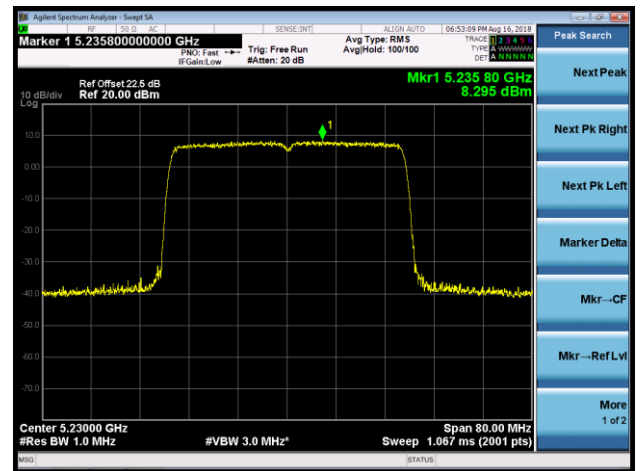

## 802.11ax-HE40 Power Spectral Density - Ant 1 / Ant 0 + 1 + 2 + 3 (CDD Mode)

Channel 38 (5190MHz)

Channel 46 (5230MHz)

Channel 54 (5270MHz)

Channel 62 (5310MHz)

Channel 102 (5510MHz)

Channel 118 (5590MHz)

## 802.11ax-HE80 Power Spectral Density - Ant 1 / Ant 0 + 1 + 2 + 3 (CDD Mode)

Channel 42 (5210MHz)

Channel 58 (5290MHz)

Channel 106 (5530MHz)

Channel 122 (5610MHz)

Channel 138 (5690MHz)

Channel 155 (5775MHz)