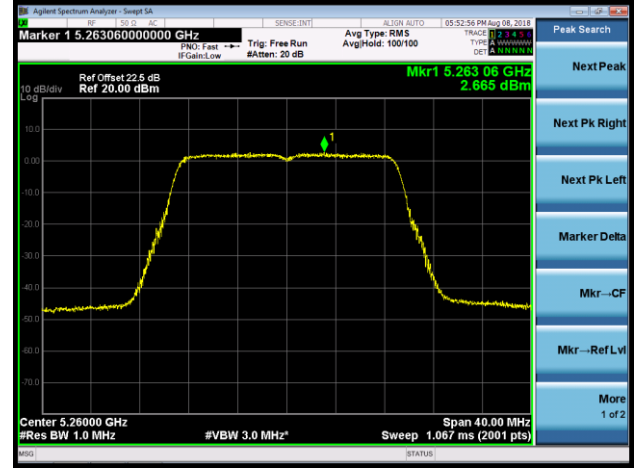

## 802.11ac-VHT20 Power Spectral Density - Ant 2 / Ant 0 + 1 + 2 + 3 (CDD Mode)

Channel 36 (5180MHz)

Channel 44 (5220MHz)

Channel 48 (5240MHz)

Channel 52 (5260MHz)

Channel 60 (5300MHz)

Channel 64 (5320MHz)

Channel 100 (5500MHz)