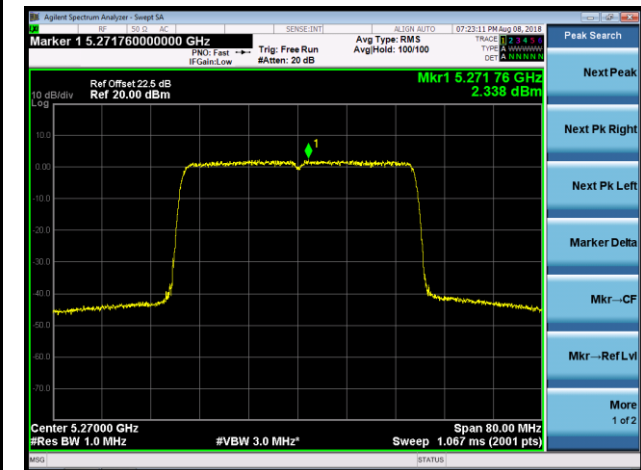

## 802.11ax-HE40 Power Spectral Density - Ant 1 / Ant 0 + 1 + 2 + 3 (CDD Mode)

Channel 38 (5190MHz)

Channel 46 (5230MHz)

Channel 54 (5270MHz)

Channel 62 (5310MHz)

Channel 102 (5510MHz)

Channel 118 (5590MHz)

## 802.11ax-HE80 Power Spectral Density - Ant 1 / Ant 0 + 1 + 2 + 3 (CDD Mode)

Channel 42 (5210MHz)

Channel 58 (5290MHz)

Channel 106 (5530MHz)

Channel 122 (5610MHz)

Channel 138 (5690MHz)

Channel 155 (5775MHz)

802.11ax-HE160 Power Spectral Density - Ant 1 / Ant 0 + 1 + 2 + 3 (CDD Mode)

Channel 50 (5250MHz)

Channel 114 (5570MHz)