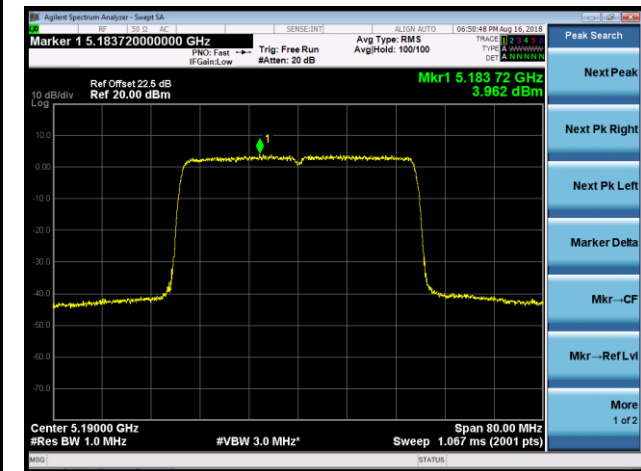

## 802.11ax-HE40 Power Spectral Density - Ant 1 / Ant 0 + 1 + 2 + 3 (CDD Mode)

Channel 38 (5190MHz)

Channel 46 (5230MHz)

Channel 54 (5270MHz)

Channel 62 (5310MHz)

Channel 102 (5510MHz)

Channel 118 (5590MHz)

## 802.11ax-HE80 Power Spectral Density - Ant 1 / Ant 0 + 1 + 2 + 3 (CDD Mode)

Channel 42 (5210MHz)

Channel 58 (5290MHz)

Channel 106 (5530MHz)

Channel 122 (5610MHz)

Channel 138 (5690MHz)

Channel 155 (5775MHz)

802.11ax-HE160 Power Spectral Density - Ant 1 / Ant 0 + 1 + 2 + 3 (CDD Mode)

Channel 50 (5250MHz)

Channel 114 (5570MHz)