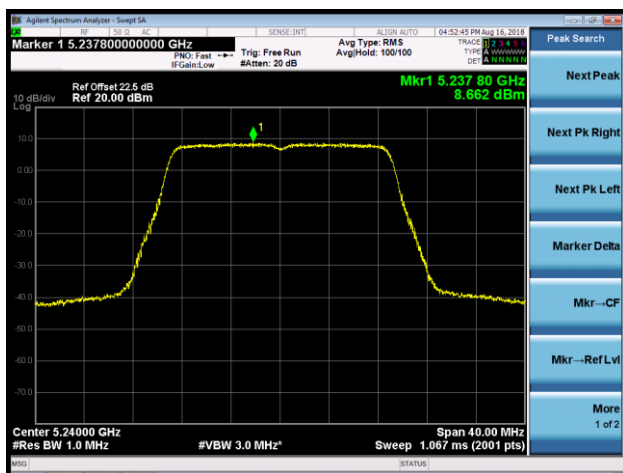

## 802.11ac-VHT20 Power Spectral Density - Ant 2 / Ant 0 + 1 + 2 + 3 (CDD Mode)

Channel 36 (5180MHz)

Channel 44 (5220MHz)

Channel 48 (5240MHz)

Channel 52 (5260MHz)

Channel 60 (5300MHz)

Channel 64 (5320MHz)

Channel 100 (5500MHz)