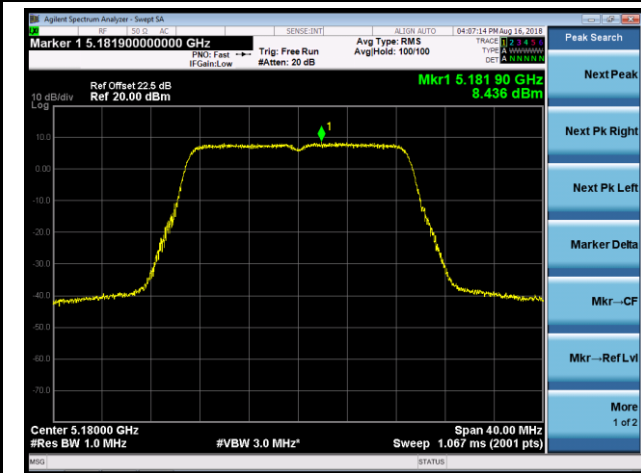

802.11n-HT20 Power Spectral Density - Ant 2 / Ant 0 + 1 + 2 + 3 (CDD Mode)

Channel 36 (5180MHz)