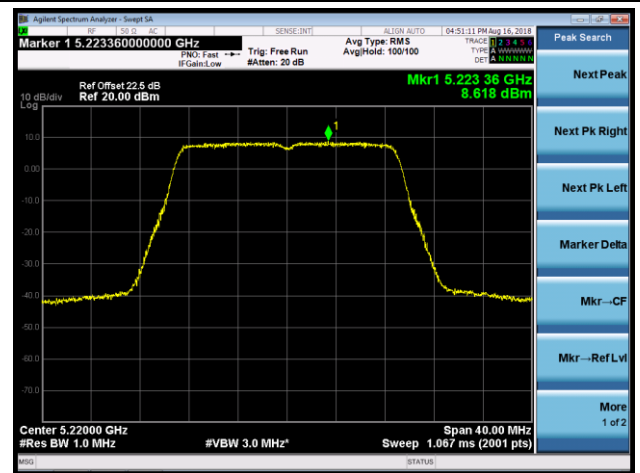

## 802.11n-HT40 Power Spectral Density - Ant 2 / Ant 0 + 1 + 2 + 3 (CDD Mode)

Channel 38 (5190MHz)

Channel 46 (5230MHz)

Channel 54 (5270MHz)

Channel 62 (5310MHz)

Channel 102 (5510MHz)

Channel 118 (5590MHz)

## 802.11ac-VHT20 Power Spectral Density - Ant 2 / Ant 0 + 1 + 2 + 3 (CDD Mode)

Channel 36 (5180MHz)

Channel 44 (5220MHz)

Channel 48 (5240MHz)

Channel 52 (5260MHz)

Channel 60 (5300MHz)

Channel 64 (5320MHz)

Channel 100 (5500MHz)