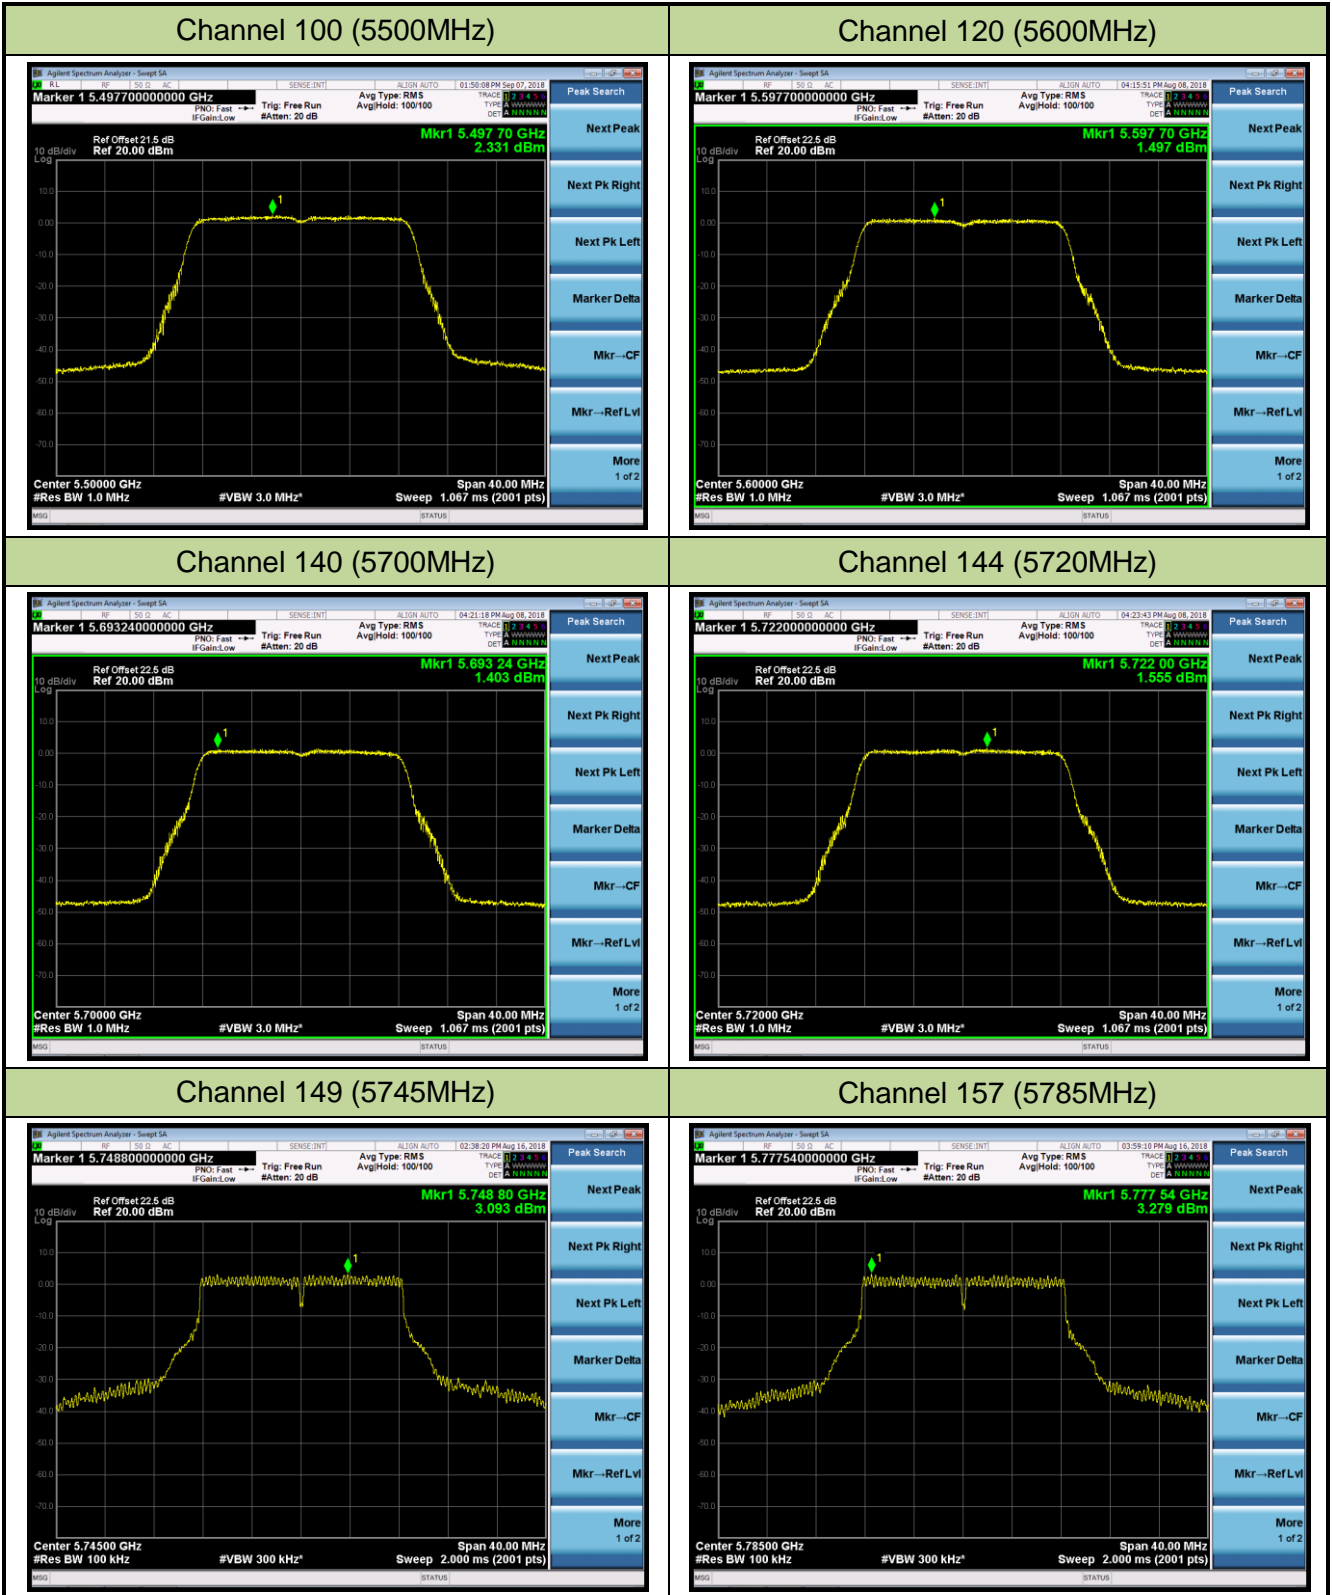

802.11ax-HE160 Power Spectral Density - Ant 1 / Ant 0 + 1 + 2 + 3 (CDD Mode)

Channel 50 (5250MHz)

Channel 114 (5570MHz)

## 802.11a Power Spectral Density - Ant 2 / Ant 0 + 1 + 2 + 3 (CDD Mode)

Channel 36 (5180MHz)

Channel 44 (5220MHz)

Channel 48 (5240MHz)

Channel 52 (5260MHz)

Channel 60 (5300MHz)

Channel 64 (5320MHz)

## 802.11n-HT20 Power Spectral Density - Ant 2 / Ant 0 + 1 + 2 + 3 (CDD Mode)

Channel 36 (5180MHz)

Channel 44 (5220MHz)

Channel 48 (5240MHz)

Channel 52 (5260MHz)

Channel 60 (5300MHz)

Channel 64 (5320MHz)

Channel 100 (5500MHz)

Channel 120 (5600MHz)

Channel 140 (5700MHz)

Channel 144 (5720MHz)

Channel 149 (5745MHz)

Channel 157 (5785MHz)