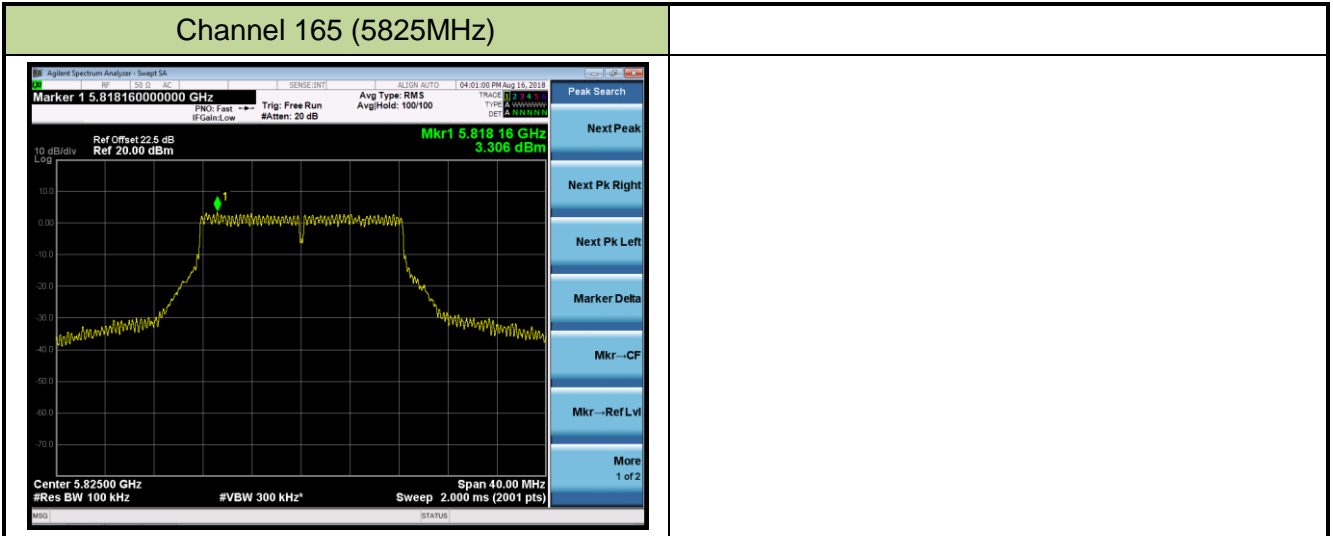

## 802.11a Power Spectral Density - Ant 2 / Ant 0 + 1 + 2 + 3 (CDD Mode)

Channel 36 (5180MHz)

Channel 44 (5220MHz)

Channel 48 (5240MHz)

Channel 52 (5260MHz)

Channel 60 (5300MHz)

Channel 64 (5320MHz)