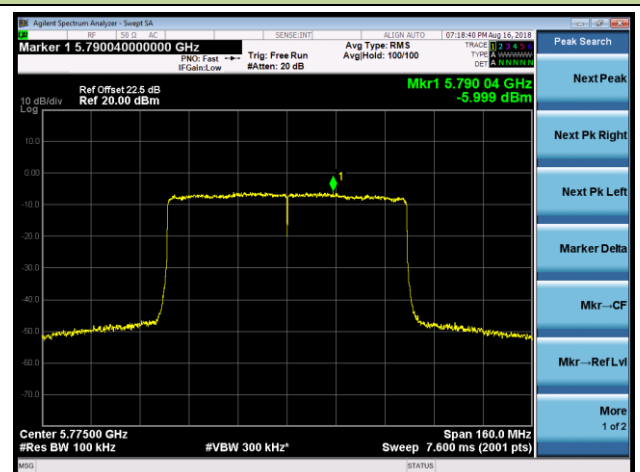

## 802.11ax-HE80 Power Spectral Density - Ant 1 / Ant 0 + 1 + 2 + 3 (CDD Mode)

Channel 42 (5210MHz)

Channel 58 (5290MHz)

Channel 106 (5530MHz)

Channel 122 (5610MHz)

Channel 138 (5690MHz)

Channel 155 (5775MHz)

802.11ax-HE160 Power Spectral Density - Ant 1 / Ant 0 + 1 + 2 + 3 (CDD Mode)

Channel 50 (5250MHz)

Channel 114 (5570MHz)