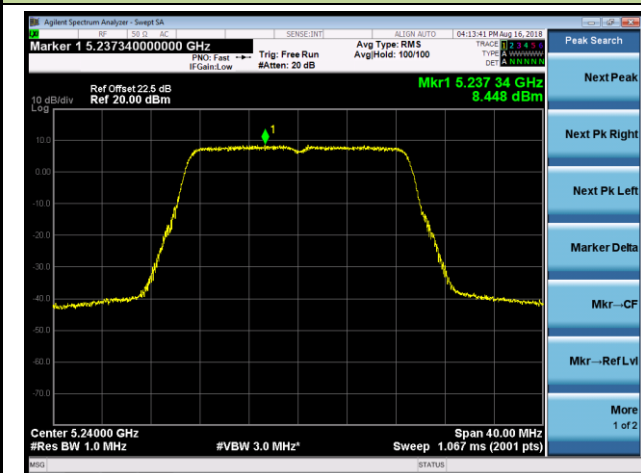

## 802.11n-HT20 Power Spectral Density - Ant 2 / Ant 0 + 1 + 2 + 3 (CDD Mode)

Channel 36 (5180MHz)

Channel 44 (5220MHz)

Channel 48 (5240MHz)

Channel 52 (5260MHz)

Channel 60 (5300MHz)

Channel 64 (5320MHz)

Channel 100 (5500MHz)