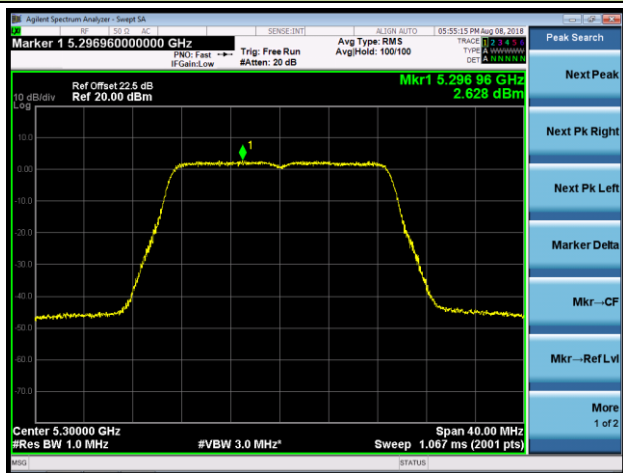

## 802.11ac-VHT20 Power Spectral Density - Ant 2 / Ant 0 + 1 + 2 + 3 (CDD Mode)

Channel 36 (5180MHz)

Channel 44 (5220MHz)

Channel 48 (5240MHz)

Channel 52 (5260MHz)

Channel 60 (5300MHz)

Channel 64 (5320MHz)

Channel 100 (5500MHz)