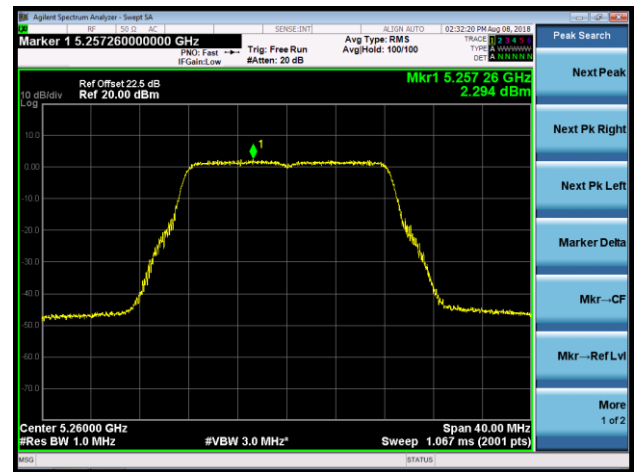

## 802.11a Power Spectral Density - Ant 2 / Ant 0 + 1 + 2 + 3 (CDD Mode)

Channel 36 (5180MHz)

Channel 44 (5220MHz)

Channel 48 (5240MHz)

Channel 52 (5260MHz)

Channel 60 (5300MHz)

Channel 64 (5320MHz)