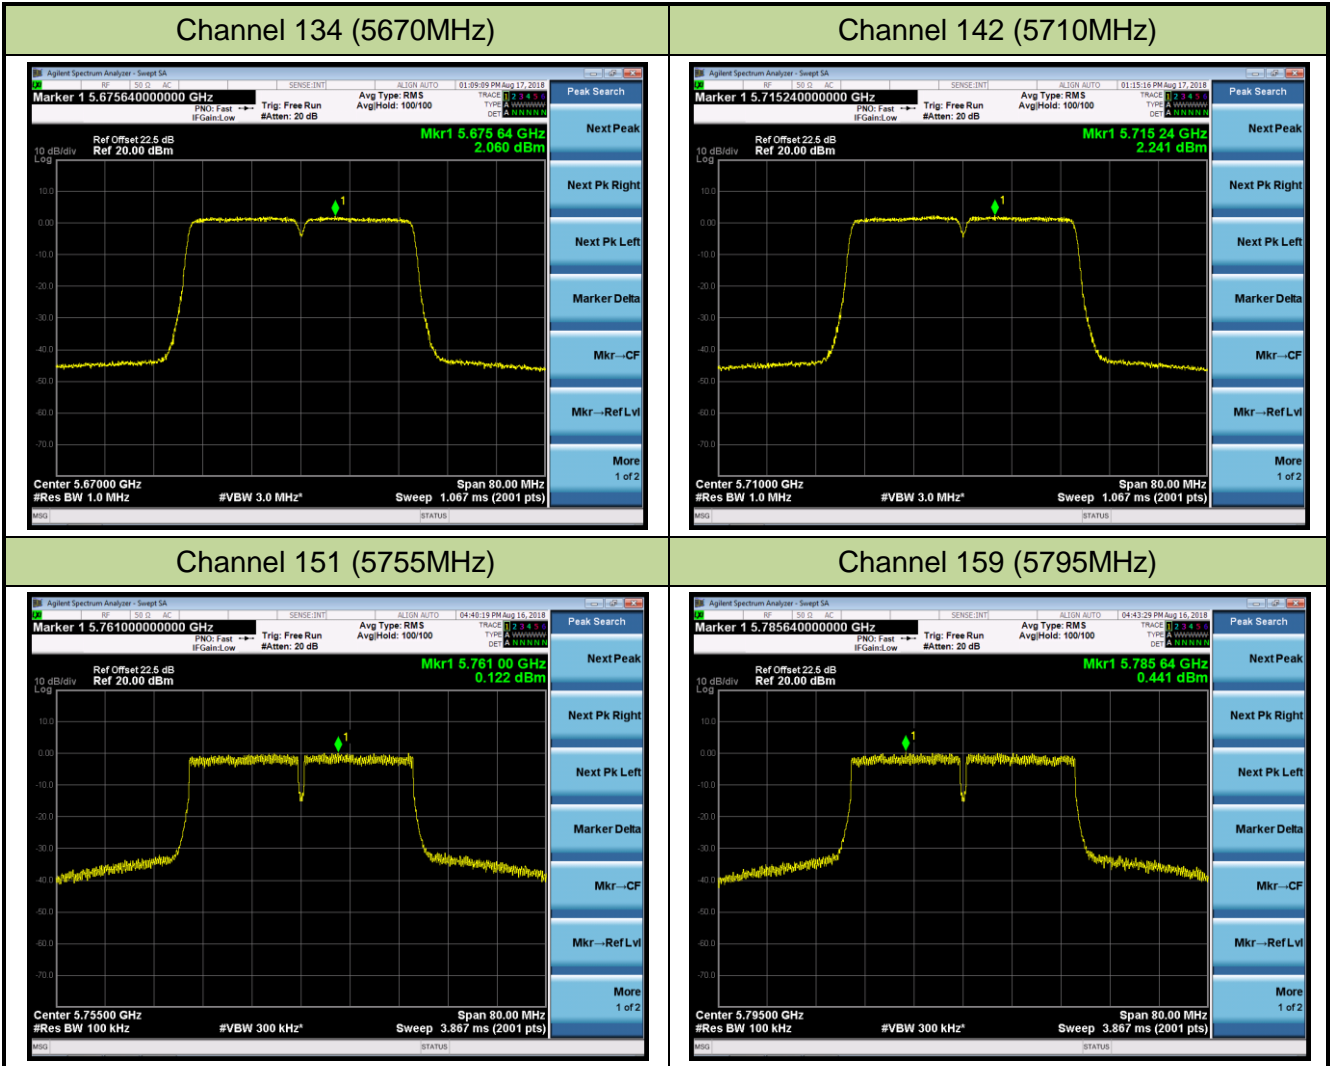

Channel 120 (5600MHz)

Channel 140 (5700MHz)

Channel 144 (5720MHz)

Channel 149 (5745MHz)

Channel 157 (5785MHz)

## 802.11n-HT40 Power Spectral Density - Ant 2 / Ant 0 + 1 + 2 + 3 (CDD Mode)

Channel 38 (5190MHz)

Channel 46 (5230MHz)

Channel 54 (5270MHz)

Channel 62 (5310MHz)

Channel 102 (5510MHz)

Channel 118 (5590MHz)

## 802.11ac-VHT20 Power Spectral Density - Ant 2 / Ant 0 + 1 + 2 + 3 (CDD Mode)

Channel 36 (5180MHz)

Channel 44 (5220MHz)

Channel 48 (5240MHz)

Channel 52 (5260MHz)

Channel 60 (5300MHz)

Channel 64 (5320MHz)

Channel 100 (5500MHz)