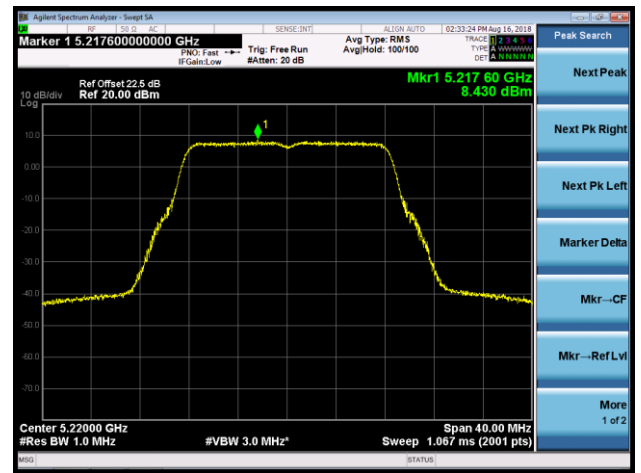

802.11ax-HE160 Power Spectral Density - Ant 1 / Ant 0 + 1 + 2 + 3 (CDD Mode)

Channel 50 (5250MHz)

Channel 114 (5570MHz)

## 802.11a Power Spectral Density - Ant 2 / Ant 0 + 1 + 2 + 3 (CDD Mode)

Channel 36 (5180MHz)

Channel 44 (5220MHz)

Channel 48 (5240MHz)

Channel 52 (5260MHz)

Channel 60 (5300MHz)

Channel 64 (5320MHz)