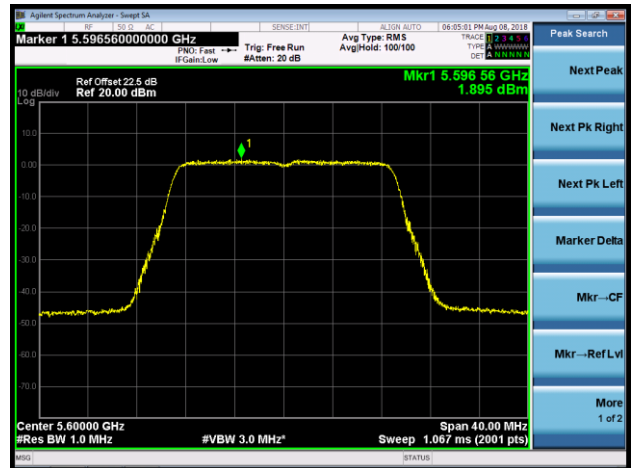

Channel 120 (5600MHz)