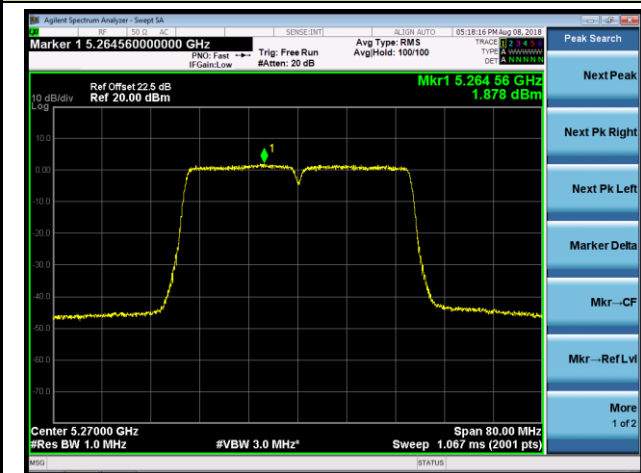

## 802.11n-HT40 Power Spectral Density - Ant 2 / Ant 0 + 1 + 2 + 3 (CDD Mode)

Channel 38 (5190MHz)

Channel 46 (5230MHz)

Channel 54 (5270MHz)

Channel 62 (5310MHz)

Channel 102 (5510MHz)

Channel 118 (5590MHz)

## 802.11ac-VHT20 Power Spectral Density - Ant 2 / Ant 0 + 1 + 2 + 3 (CDD Mode)

Channel 36 (5180MHz)

Channel 44 (5220MHz)

Channel 48 (5240MHz)

Channel 52 (5260MHz)

Channel 60 (5300MHz)

Channel 64 (5320MHz)

Channel 100 (5500MHz)