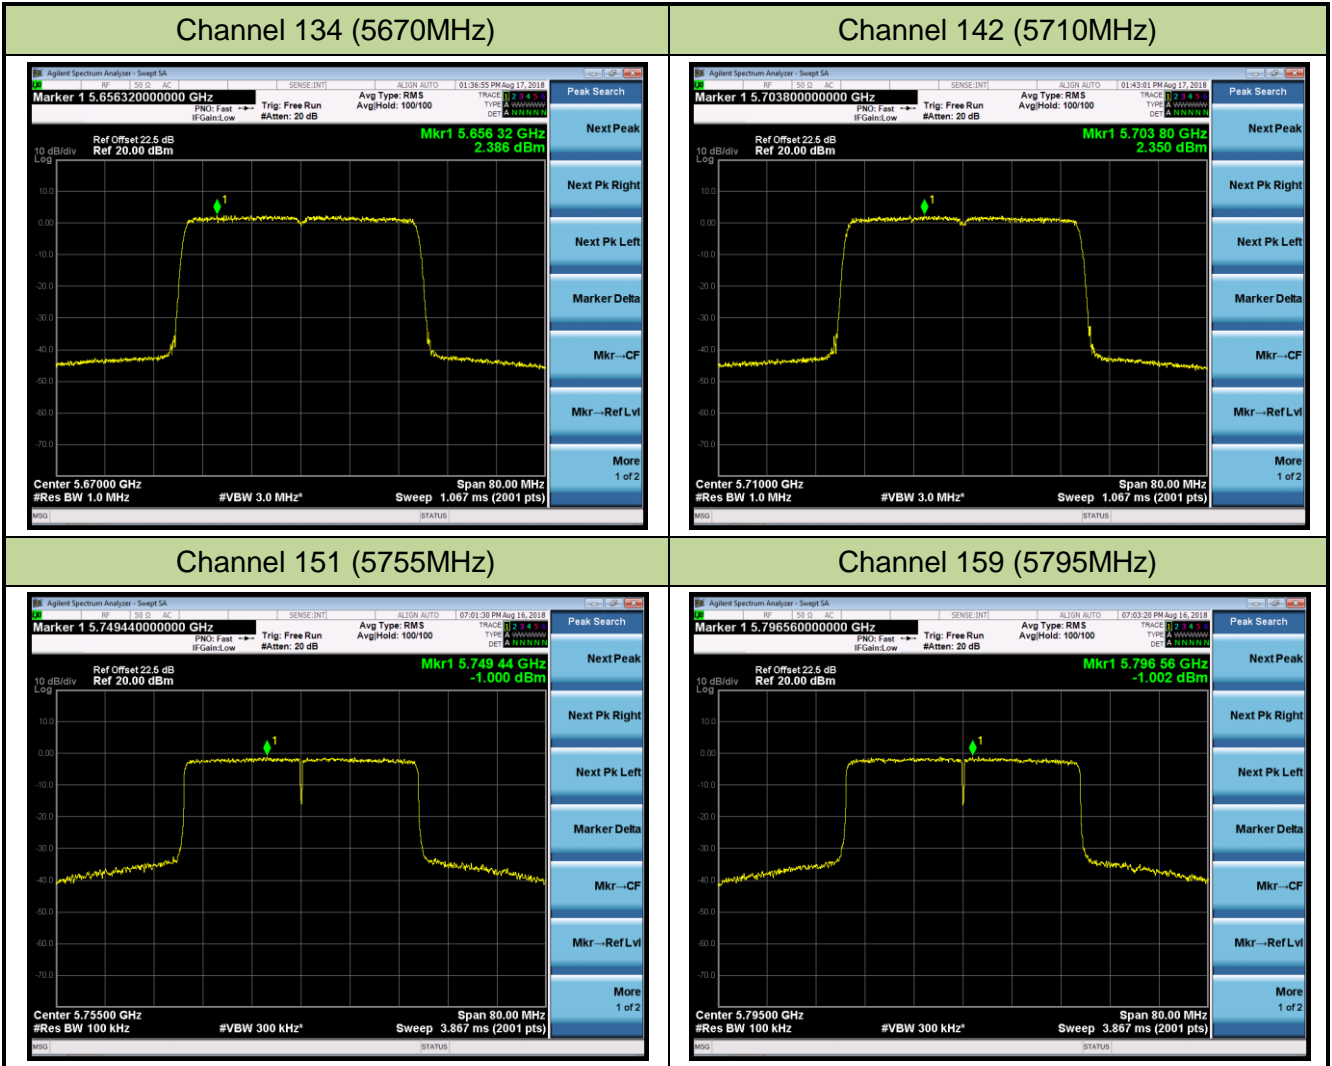

## 802.11ax-HE40 Power Spectral Density - Ant 1 / Ant 0 + 1 + 2 + 3 (CDD Mode)

Channel 38 (5190MHz)

Channel 46 (5230MHz)

Channel 54 (5270MHz)

Channel 62 (5310MHz)

Channel 102 (5510MHz)

Channel 118 (5590MHz)

## 802.11ax-HE80 Power Spectral Density - Ant 1 / Ant 0 + 1 + 2 + 3 (CDD Mode)

Channel 42 (5210MHz)

Channel 58 (5290MHz)

Channel 106 (5530MHz)

Channel 122 (5610MHz)

Channel 138 (5690MHz)

Channel 155 (5775MHz)

802.11ax-HE160 Power Spectral Density - Ant 1 / Ant 0 + 1 + 2 + 3 (CDD Mode)

Channel 50 (5250MHz)

Channel 114 (5570MHz)

## 802.11a Power Spectral Density - Ant 2 / Ant 0 + 1 + 2 + 3 (CDD Mode)

Channel 36 (5180MHz)

Channel 44 (5220MHz)

Channel 48 (5240MHz)

Channel 52 (5260MHz)

Channel 60 (5300MHz)

Channel 64 (5320MHz)