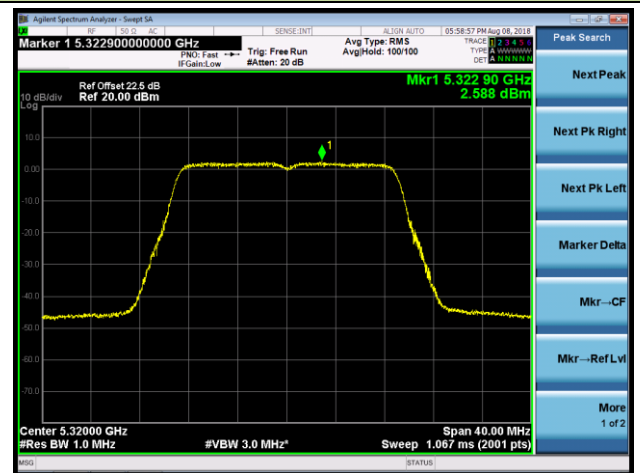

## 802.11ac-VHT20 Power Spectral Density - Ant 2 / Ant 0 + 1 + 2 + 3 (CDD Mode)

Channel 36 (5180MHz)

Channel 44 (5220MHz)

Channel 48 (5240MHz)

Channel 52 (5260MHz)

Channel 60 (5300MHz)

Channel 64 (5320MHz)

Channel 100 (5500MHz)