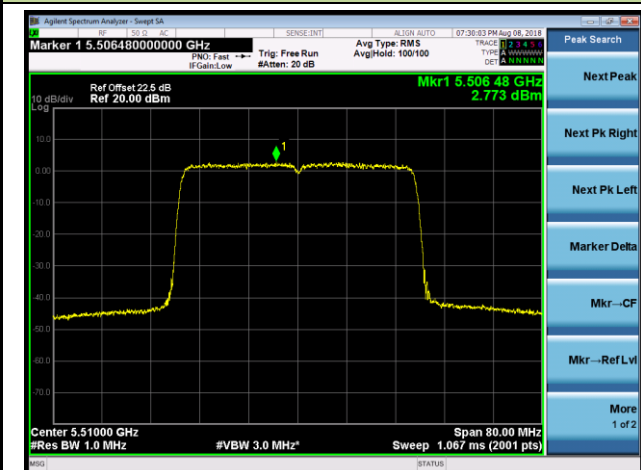

## 802.11ax-HE40 Power Spectral Density - Ant 1 / Ant 0 + 1 + 2 + 3 (CDD Mode)

Channel 38 (5190MHz)

Channel 46 (5230MHz)

Channel 54 (5270MHz)

Channel 62 (5310MHz)

Channel 102 (5510MHz)

Channel 118 (5590MHz)

## 802.11ax-HE80 Power Spectral Density - Ant 1 / Ant 0 + 1 + 2 + 3 (CDD Mode)

Channel 42 (5210MHz)

Channel 58 (5290MHz)

Channel 106 (5530MHz)

Channel 122 (5610MHz)

Channel 138 (5690MHz)

Channel 155 (5775MHz)

802.11ax-HE160 Power Spectral Density - Ant 1 / Ant 0 + 1 + 2 + 3 (CDD Mode)

Channel 50 (5250MHz)

Channel 114 (5570MHz)