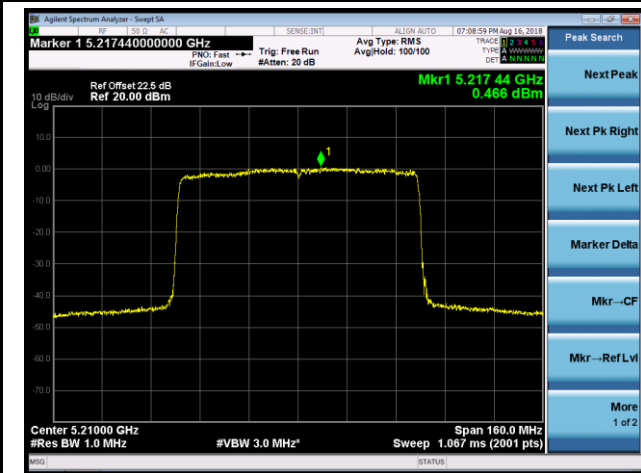

## 802.11ax-HE40 Power Spectral Density - Ant 1 / Ant 0 + 1 + 2 + 3 (CDD Mode)

Channel 38 (5190MHz)

Channel 46 (5230MHz)

Channel 54 (5270MHz)

Channel 62 (5310MHz)

Channel 102 (5510MHz)

Channel 118 (5590MHz)

## 802.11ax-HE80 Power Spectral Density - Ant 1 / Ant 0 + 1 + 2 + 3 (CDD Mode)

Channel 42 (5210MHz)

Channel 58 (5290MHz)

Channel 106 (5530MHz)

Channel 122 (5610MHz)

Channel 138 (5690MHz)

Channel 155 (5775MHz)

802.11ax-HE160 Power Spectral Density - Ant 1 / Ant 0 + 1 + 2 + 3 (CDD Mode)

Channel 50 (5250MHz)

Channel 114 (5570MHz)