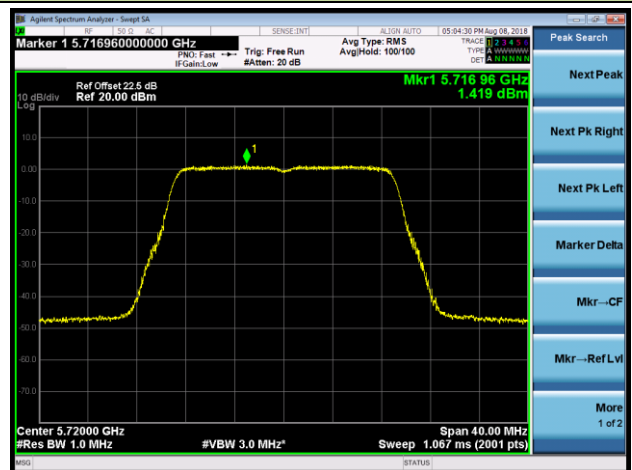

Channel 144 (5720MHz)