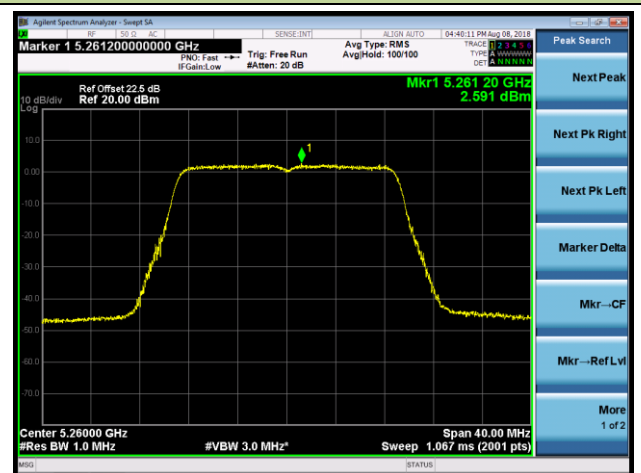

## 802.11n-HT20 Power Spectral Density - Ant 2 / Ant 0 + 1 + 2 + 3 (CDD Mode)

Channel 36 (5180MHz)

Channel 44 (5220MHz)

Channel 48 (5240MHz)

Channel 52 (5260MHz)

Channel 60 (5300MHz)

Channel 64 (5320MHz)

Channel 100 (5500MHz)