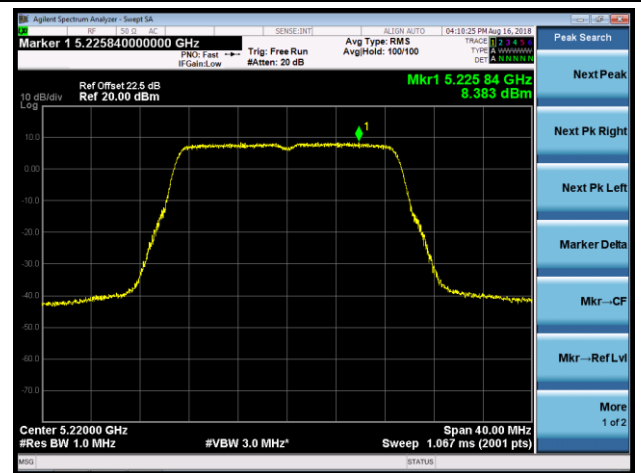

Channel 44 (5220MHz)