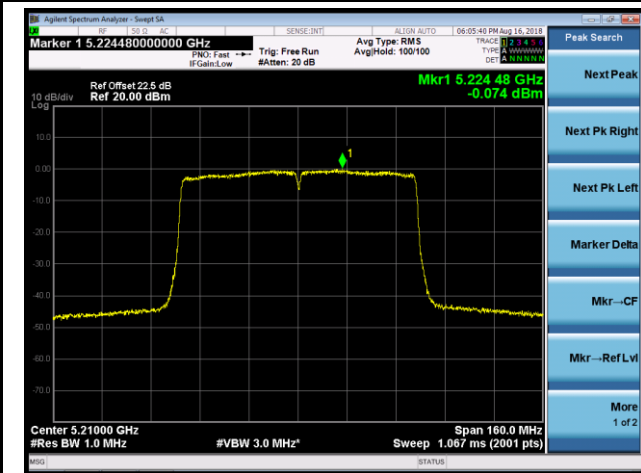

Channel 157 (5785MHz)

802.11ac-VHT40 Power Spectral Density - Ant 1 / Ant 0 + 1 + 2 + 3 (CDD Mode)

Channel 38 (5190MHz)

Channel 46 (5230MHz)

Channel 54 (5270MHz)

Channel 62 (5310MHz)

Channel 102 (5510MHz)

Channel 118 (5590MHz)

802.11ac-VHT80 Power Spectral Density - Ant 1 / Ant 0 + 1 + 2 + 3 (CDD Mode)

Channel 42 (5210MHz)

Channel 58 (5290MHz)

Channel 106 (5530MHz)

Channel 122 (5610MHz)

Channel 138 (5690MHz)

Channel 155 (5775MHz)