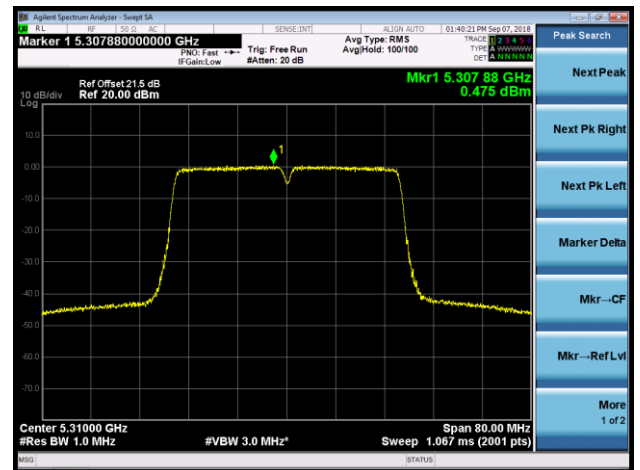

Channel 120 (5600MHz)

Channel 140 (5700MHz)

Channel 144 (5720MHz)

Channel 149 (5745MHz)

Channel 157 (5785MHz)

802.11n-HT40 Power Spectral Density - Ant 1 / Ant 0 + 1 + 2 + 3 (CDD Mode)

Channel 38 (5190MHz)

Channel 46 (5230MHz)

Channel 54 (5270MHz)

Channel 62 (5310MHz)

Channel 102 (5510MHz)

Channel 118 (5590MHz)

802.11ac-VHT20 Power Spectral Density - Ant 1 / Ant 0 + 1 + 2 + 3 (CDD Mode)

Channel 36 (5180MHz)

Channel 44 (5220MHz)

Channel 48 (5240MHz)