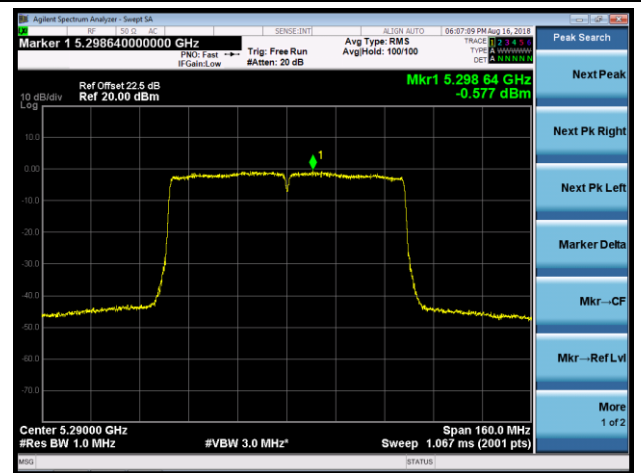

Channel 157 (5785MHz)

802.11ac-VHT40 Power Spectral Density - Ant 1 / Ant 0 + 1 + 2 + 3 (CDD Mode)

Channel 38 (5190MHz)

Channel 46 (5230MHz)

Channel 54 (5270MHz)

Channel 62 (5310MHz)

Channel 102 (5510MHz)

Channel 118 (5590MHz)

802.11ac-VHT80 Power Spectral Density - Ant 1 / Ant 0 + 1 + 2 + 3 (CDD Mode)

Channel 42 (5210MHz)

Channel 58 (5290MHz)

Channel 106 (5530MHz)

Channel 122 (5610MHz)

Channel 138 (5690MHz)

Channel 155 (5775MHz)