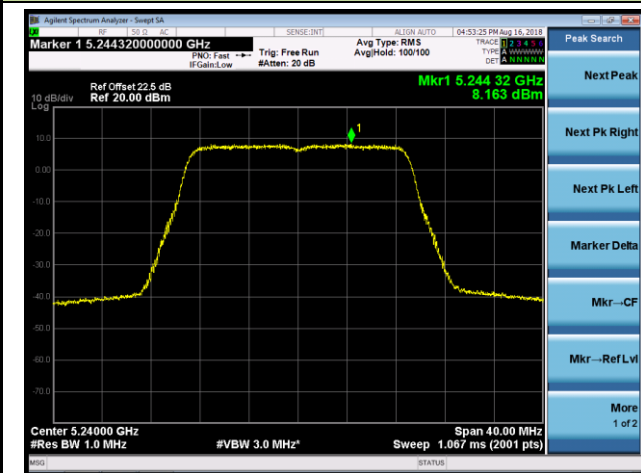

Channel 54 (5270MHz)

Channel 62 (5310MHz)

Channel 102 (5510MHz)

Channel 118 (5590MHz)

802.11ac-VHT20 Power Spectral Density - Ant 1 / Ant 0 + 1 + 2 + 3 (CDD Mode)

Channel 36 (5180MHz)

Channel 44 (5220MHz)

Channel 48 (5240MHz)