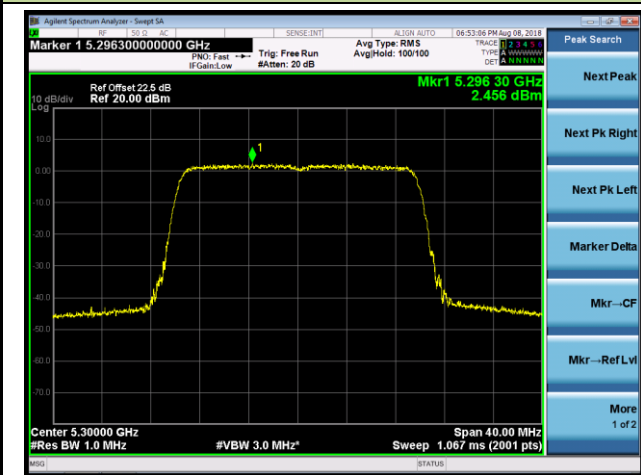

802.11ac-VHT160 Power Spectral Density - Ant 1 / Ant 0 + 1 + 2 + 3 (CDD Mode)

Channel 50 (5250MHz)

Channel 114 (5570MHz)

802.11ax-HE20 Power Spectral Density - Ant 1 / Ant 0 + 1 + 2 + 3 (CDD Mode)

Channel 36 (5180MHz)

Channel 44 (5220MHz)

Channel 48 (5240MHz)

Channel 52 (5260MHz)

Channel 60 (5300MHz)

Channel 64 (5320MHz)

Channel 100 (5500MHz)

Channel 120 (5600MHz)

Channel 140 (5700MHz)

Channel 144 (5720MHz)

Channel 149 (5745MHz)

Channel 157 (5785MHz)