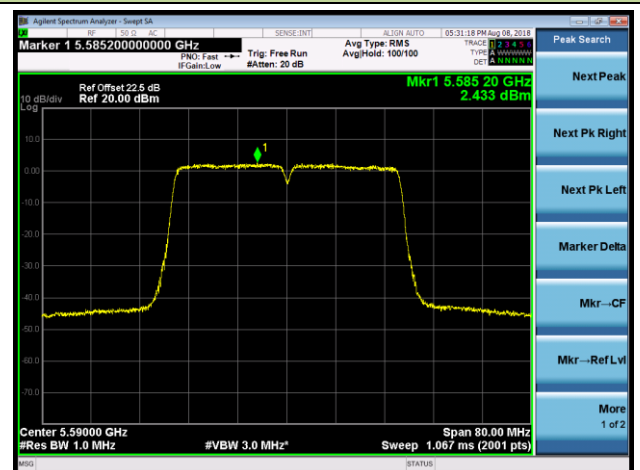

Channel 54 (5270MHz)

Channel 62 (5310MHz)

Channel 102 (5510MHz)

Channel 118 (5590MHz)

802.11ac-VHT20 Power Spectral Density - Ant 1 / Ant 0 + 1 + 2 + 3 (CDD Mode)

Channel 36 (5180MHz)

Channel 44 (5220MHz)

Channel 48 (5240MHz)