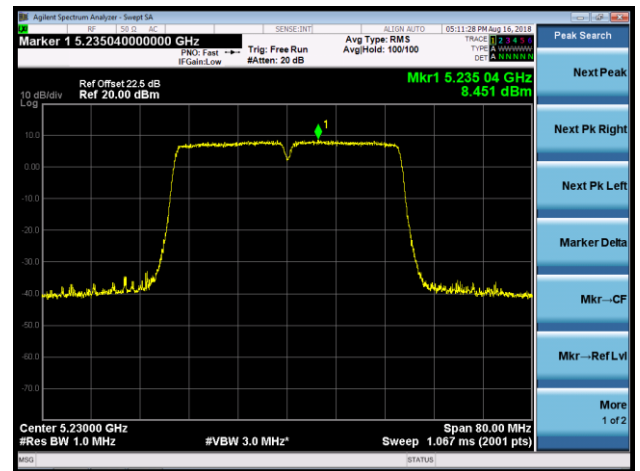

Channel 157 (5785MHz)

802.11ac-VHT40 Power Spectral Density - Ant 1 / Ant 0 + 1 + 2 + 3 (CDD Mode)

Channel 38 (5190MHz)

Channel 46 (5230MHz)

Channel 54 (5270MHz)

Channel 62 (5310MHz)

Channel 102 (5510MHz)

Channel 118 (5590MHz)

802.11ac-VHT80 Power Spectral Density - Ant 1 / Ant 0 + 1 + 2 + 3 (CDD Mode)

Channel 42 (5210MHz)

Channel 58 (5290MHz)

Channel 106 (5530MHz)

Channel 122 (5610MHz)

Channel 138 (5690MHz)

Channel 155 (5775MHz)