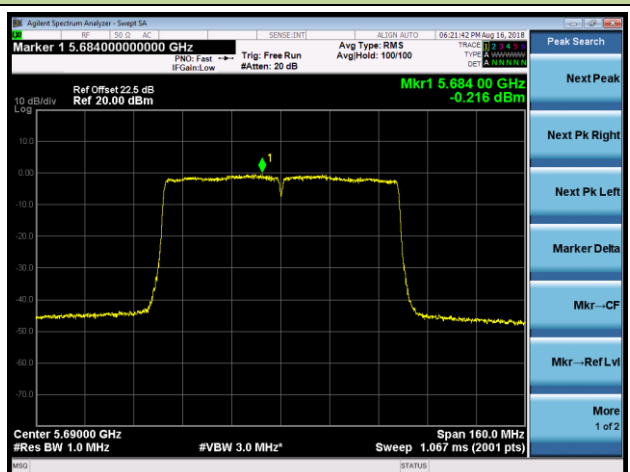

802.11ac-VHT80 Power Spectral Density - Ant 1 / Ant 0 + 1 + 2 + 3 (CDD Mode)

Channel 42 (5210MHz)

Channel 58 (5290MHz)

Channel 106 (5530MHz)

Channel 122 (5610MHz)

Channel 138 (5690MHz)

Channel 155 (5775MHz)

802.11ac-VHT160 Power Spectral Density - Ant 1 / Ant 0 + 1 + 2 + 3 (CDD Mode)

Channel 50 (5250MHz)

Channel 114 (5570MHz)

802.11ax-HE20 Power Spectral Density - Ant 1 / Ant 0 + 1 + 2 + 3 (CDD Mode)

Channel 36 (5180MHz)