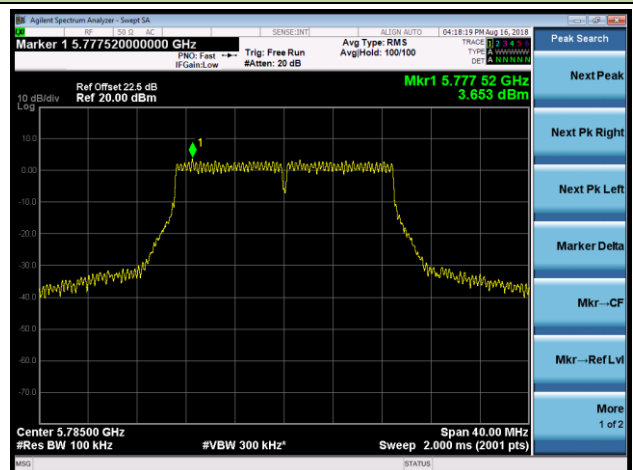

Channel 120 (5600MHz)

Channel 140 (5700MHz)

Channel 144 (5720MHz)

Channel 149 (5745MHz)

Channel 157 (5785MHz)

802.11n-HT40 Power Spectral Density - Ant 1 / Ant 0 + 1 + 2 + 3 (CDD Mode)

Channel 38 (5190MHz)

Channel 46 (5230MHz)

Channel 54 (5270MHz)

Channel 62 (5310MHz)

Channel 102 (5510MHz)

Channel 118 (5590MHz)

802.11ac-VHT20 Power Spectral Density - Ant 1 / Ant 0 + 1 + 2 + 3 (CDD Mode)

Channel 36 (5180MHz)

Channel 44 (5220MHz)

Channel 48 (5240MHz)