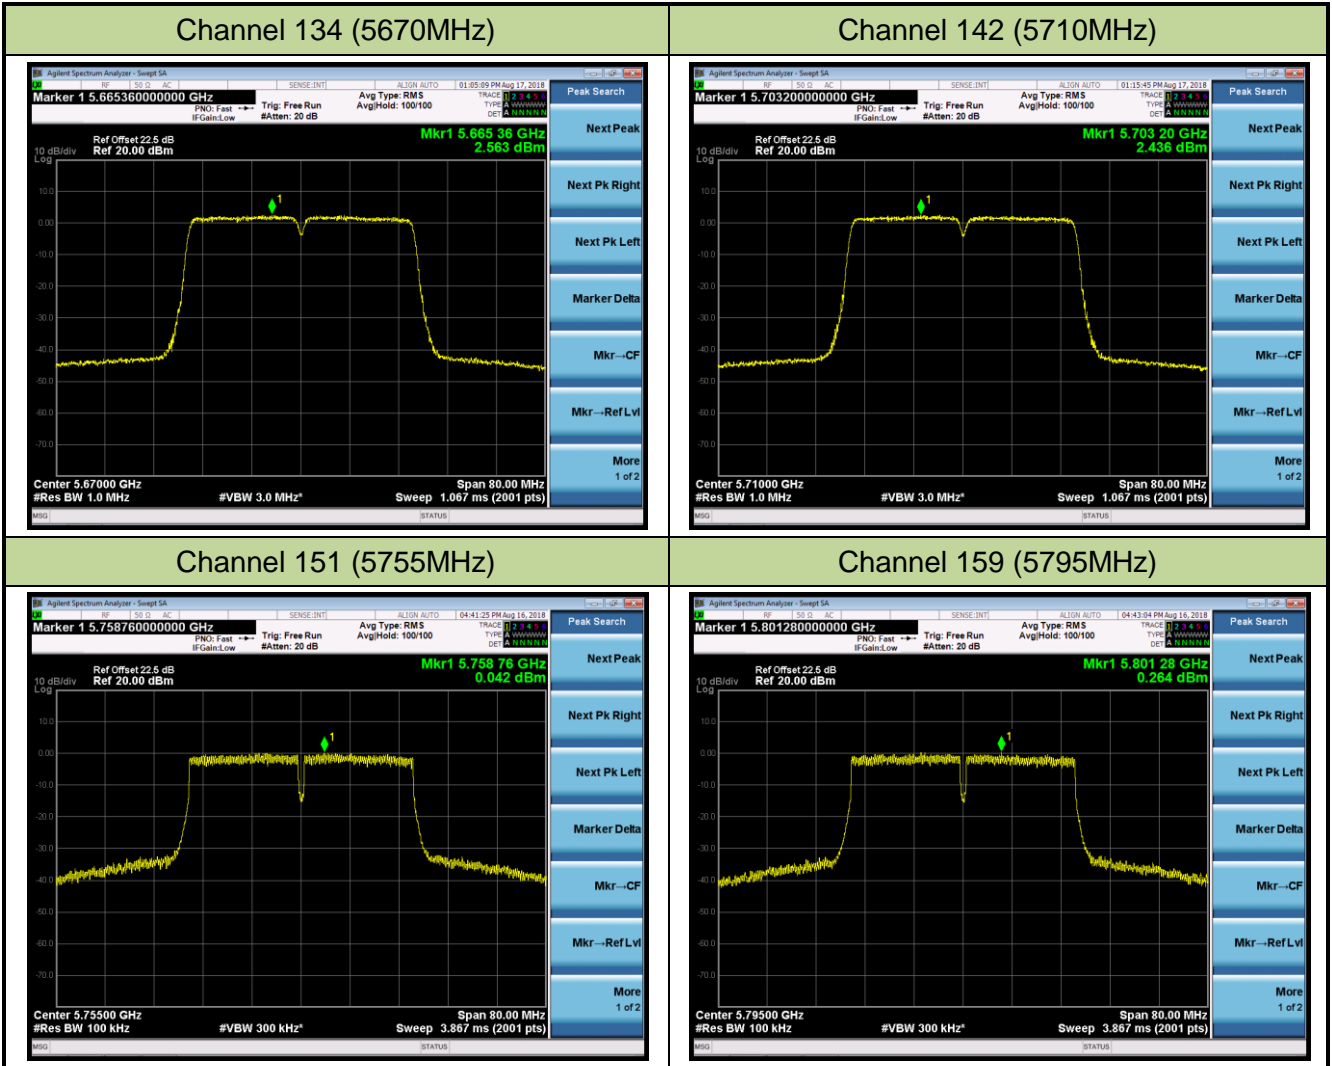

Channel 120 (5600MHz)

Channel 140 (5700MHz)

Channel 144 (5720MHz)

Channel 149 (5745MHz)

Channel 157 (5785MHz)

802.11n-HT40 Power Spectral Density - Ant 1 / Ant 0 + 1 + 2 + 3 (CDD Mode)

Channel 38 (5190MHz)

Channel 46 (5230MHz)

Channel 54 (5270MHz)

Channel 62 (5310MHz)

Channel 102 (5510MHz)

Channel 118 (5590MHz)

802.11ac-VHT20 Power Spectral Density - Ant 1 / Ant 0 + 1 + 2 + 3 (CDD Mode)

Channel 36 (5180MHz)

Channel 44 (5220MHz)

Channel 48 (5240MHz)

Channel 52 (5260MHz)

Channel 60 (5300MHz)

Channel 64 (5320MHz)

Channel 100 (5500MHz)

Channel 120 (5600MHz)

Channel 140 (5700MHz)

Channel 144 (5720MHz)

Channel 149 (5745MHz)

Channel 157 (5785MHz)

802.11ac-VHT40 Power Spectral Density - Ant 1 / Ant 0 + 1 + 2 + 3 (CDD Mode)

Channel 38 (5190MHz)

Channel 46 (5230MHz)

Channel 54 (5270MHz)

Channel 62 (5310MHz)

Channel 102 (5510MHz)

Channel 118 (5590MHz)