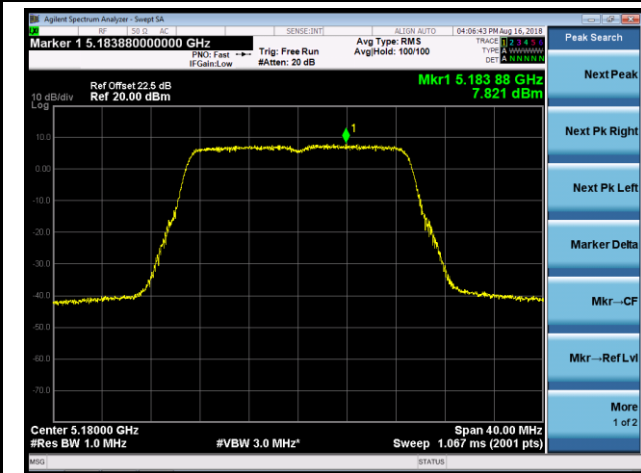

802.11n-HT20 Power Spectral Density - Ant 1 / Ant 0 + 1 + 2 + 3 (CDD Mode)

Channel 36 (5180MHz)

Channel 44 (5220MHz)

Channel 48 (5240MHz)

Channel 52 (5260MHz)

Channel 60 (5300MHz)

Channel 64 (5320MHz)

Channel 100 (5500MHz)