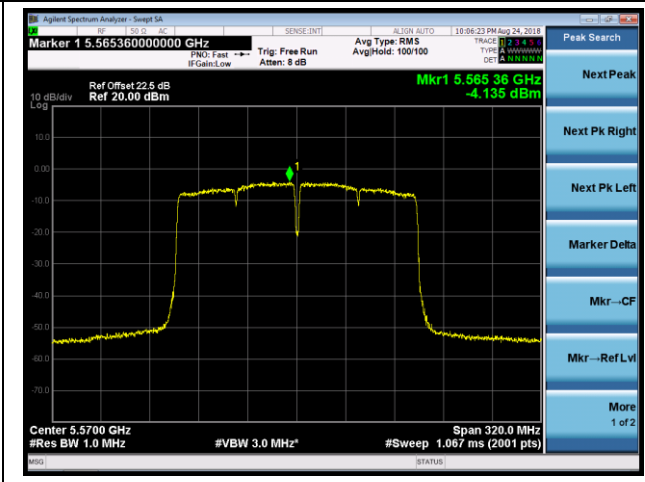

802.11ac-VHT80 Power Spectral Density - Ant 1 / Ant 0 + 1 + 2 + 3 (CDD Mode)

Channel 42 (5210MHz)

Channel 58 (5290MHz)

Channel 106 (5530MHz)

Channel 122 (5610MHz)

Channel 138 (5690MHz)

Channel 155 (5775MHz)

802.11ac-VHT160 Power Spectral Density - Ant 1 / Ant 0 + 1 + 2 + 3 (CDD Mode)

Channel 50 (5250MHz)

Channel 114 (5570MHz)

802.11ax-HE20 Power Spectral Density - Ant 1 / Ant 0 + 1 + 2 + 3 (CDD Mode)

Channel 36 (5180MHz)