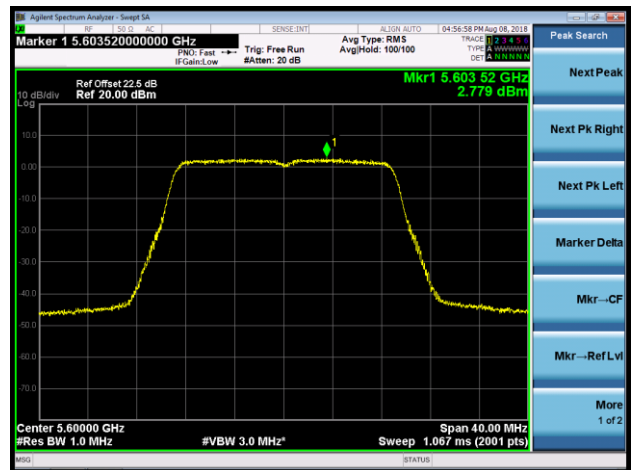

Channel 120 (5600MHz)