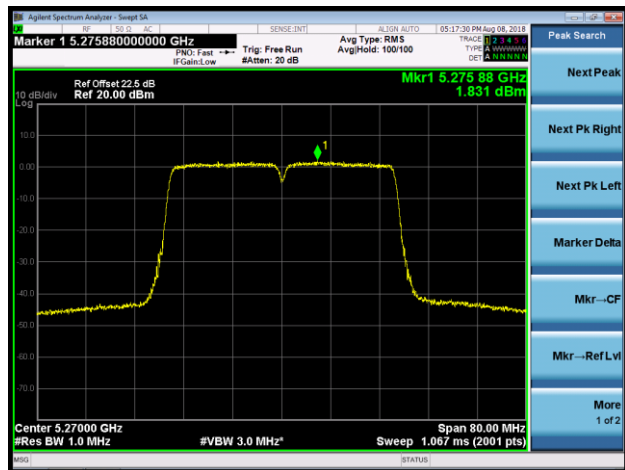

Channel 120 (5600MHz)

Channel 140 (5700MHz)

Channel 144 (5720MHz)

Channel 149 (5745MHz)

Channel 157 (5785MHz)

802.11n-HT40 Power Spectral Density - Ant 1 / Ant 0 + 1 + 2 + 3 (CDD Mode)

Channel 38 (5190MHz)

Channel 46 (5230MHz)

Channel 54 (5270MHz)

Channel 62 (5310MHz)

Channel 102 (5510MHz)

Channel 118 (5590MHz)

802.11ac-VHT20 Power Spectral Density - Ant 1 / Ant 0 + 1 + 2 + 3 (CDD Mode)

Channel 36 (5180MHz)

Channel 44 (5220MHz)

Channel 48 (5240MHz)