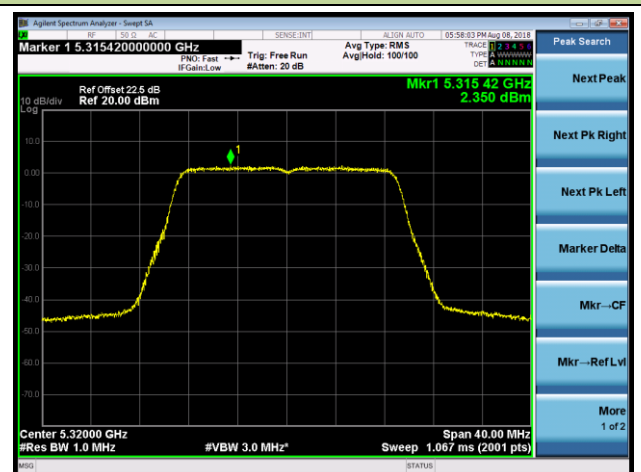

Channel 64 (5320MHz)