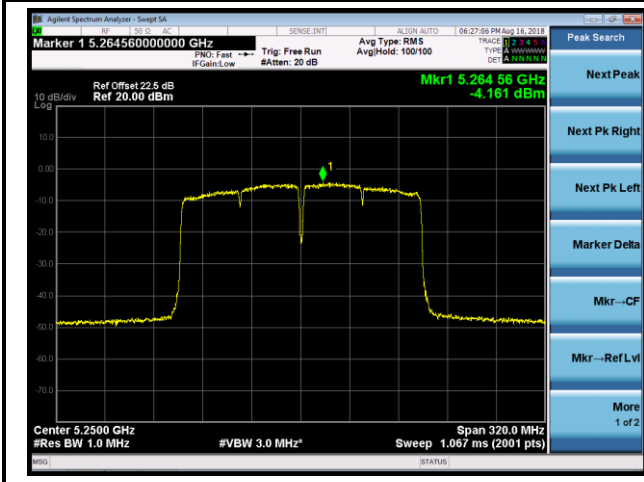

802.11ac-VHT80 Power Spectral Density - Ant 1 / Ant 0 + 1 + 2 + 3 (CDD Mode)

Channel 42 (5210MHz)

Channel 58 (5290MHz)

Channel 106 (5530MHz)

Channel 122 (5610MHz)

Channel 138 (5690MHz)

Channel 155 (5775MHz)

802.11ac-VHT160 Power Spectral Density - Ant 1 / Ant 0 + 1 + 2 + 3 (CDD Mode)

Channel 50 (5250MHz)

Channel 114 (5570MHz)

802.11ax-HE20 Power Spectral Density - Ant 1 / Ant 0 + 1 + 2 + 3 (CDD Mode)

Channel 36 (5180MHz)