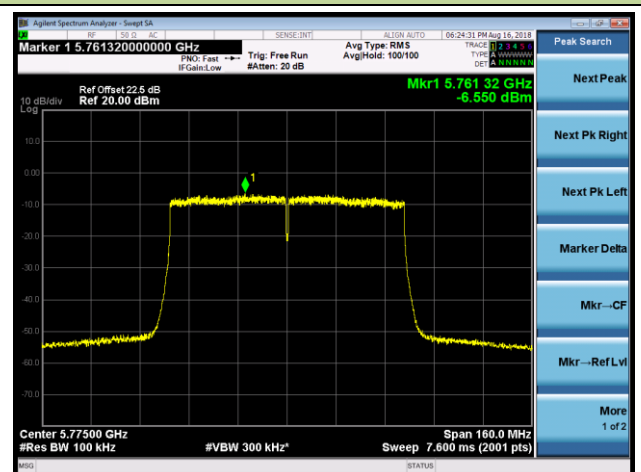

802.11ac-VHT80 Power Spectral Density - Ant 1 / Ant 0 + 1 + 2 + 3 (CDD Mode)

Channel 42 (5210MHz)

Channel 58 (5290MHz)

Channel 106 (5530MHz)

Channel 122 (5610MHz)

Channel 138 (5690MHz)

Channel 155 (5775MHz)

802.11ac-VHT160 Power Spectral Density - Ant 1 / Ant 0 + 1 + 2 + 3 (CDD Mode)

Channel 50 (5250MHz)

Channel 114 (5570MHz)

802.11ax-HE20 Power Spectral Density - Ant 1 / Ant 0 + 1 + 2 + 3 (CDD Mode)

Channel 36 (5180MHz)