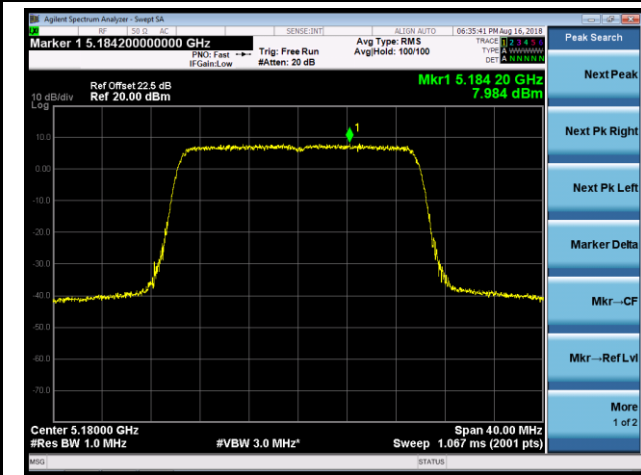

802.11ac-VHT160 Power Spectral Density - Ant 1 / Ant 0 + 1 + 2 + 3 (CDD Mode)

Channel 50 (5250MHz)

Channel 114 (5570MHz)

802.11ax-HE20 Power Spectral Density - Ant 1 / Ant 0 + 1 + 2 + 3 (CDD Mode)

Channel 36 (5180MHz)