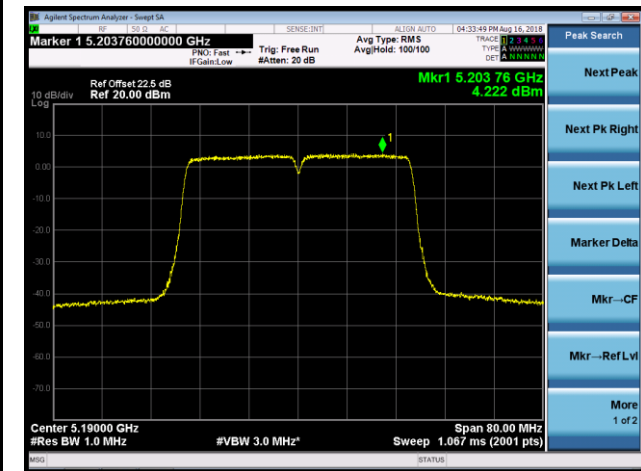

Channel 120 (5600MHz)

Channel 140 (5700MHz)

Channel 144 (5720MHz)

Channel 149 (5745MHz)

Channel 157 (5785MHz)

802.11n-HT40 Power Spectral Density - Ant 1 / Ant 0 + 1 + 2 + 3 (CDD Mode)

Channel 38 (5190MHz)

Channel 46 (5230MHz)

Channel 54 (5270MHz)

Channel 62 (5310MHz)

Channel 102 (5510MHz)

Channel 118 (5590MHz)

802.11ac-VHT20 Power Spectral Density - Ant 1 / Ant 0 + 1 + 2 + 3 (CDD Mode)

Channel 36 (5180MHz)

Channel 44 (5220MHz)

Channel 48 (5240MHz)