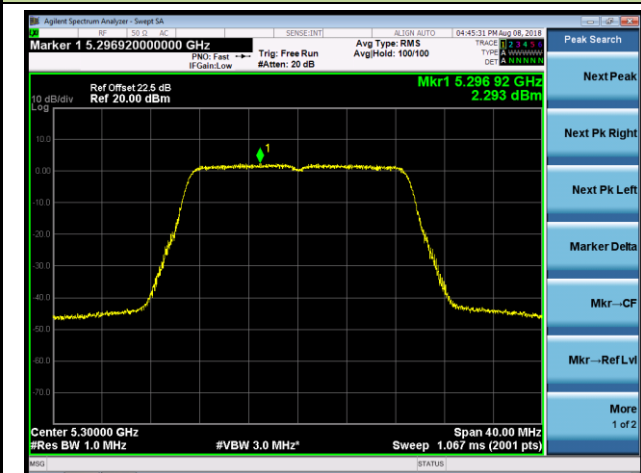

802.11n-HT20 Power Spectral Density - Ant 1 / Ant 0 + 1 + 2 + 3 (CDD Mode)

Channel 36 (5180MHz)

Channel 44 (5220MHz)

Channel 48 (5240MHz)

Channel 52 (5260MHz)

Channel 60 (5300MHz)

Channel 64 (5320MHz)

Channel 100 (5500MHz)