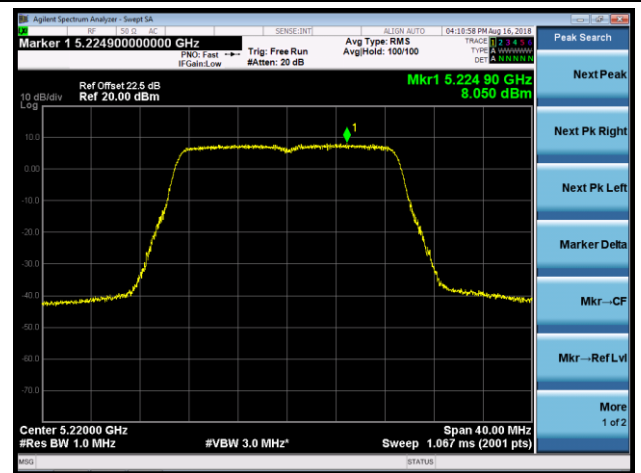

802.11n-HT20 Power Spectral Density - Ant 1 / Ant 0 + 1 + 2 + 3 (CDD Mode)

Channel 36 (5180MHz)

Channel 44 (5220MHz)

Channel 48 (5240MHz)

Channel 52 (5260MHz)

Channel 60 (5300MHz)

Channel 64 (5320MHz)

Channel 100 (5500MHz)