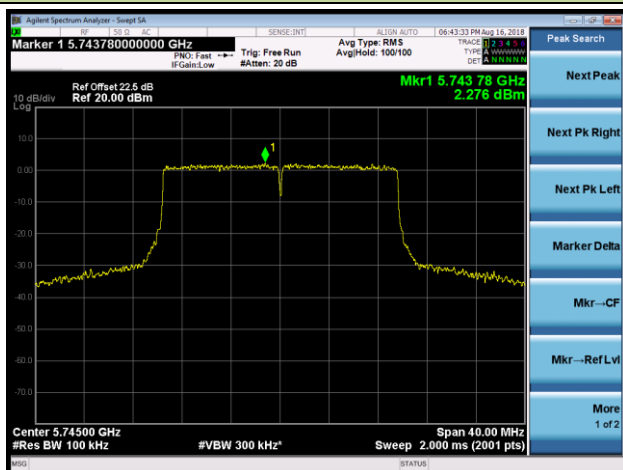

802.11ac-VHT160 Power Spectral Density - Ant 1 / Ant 0 + 1 + 2 + 3 (CDD Mode)

Channel 50 (5250MHz)

Channel 114 (5570MHz)

802.11ax-HE20 Power Spectral Density - Ant 1 / Ant 0 + 1 + 2 + 3 (CDD Mode)

Channel 36 (5180MHz)

Channel 44 (5220MHz)

Channel 48 (5240MHz)

Channel 52 (5260MHz)

Channel 60 (5300MHz)

Channel 64 (5320MHz)

Channel 100 (5500MHz)

Channel 120 (5600MHz)

Channel 140 (5700MHz)

Channel 144 (5720MHz)

Channel 149 (5745MHz)

Channel 157 (5785MHz)