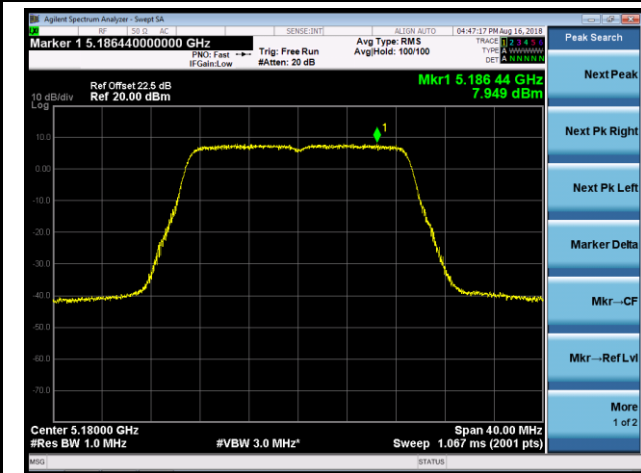

Channel 54 (5270MHz)

Channel 62 (5310MHz)

Channel 102 (5510MHz)

Channel 118 (5590MHz)

802.11ac-VHT20 Power Spectral Density - Ant 1 / Ant 0 + 1 + 2 + 3 (CDD Mode)

Channel 36 (5180MHz)

Channel 44 (5220MHz)

Channel 48 (5240MHz)