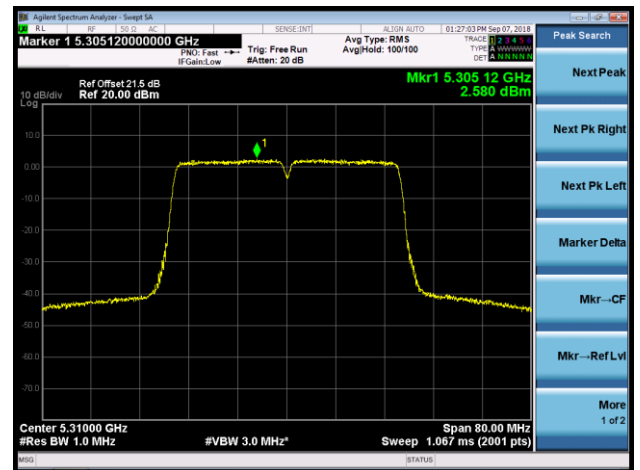

Channel 157 (5785MHz)

802.11ac-VHT40 Power Spectral Density - Ant 1 / Ant 0 + 1 + 2 + 3 (CDD Mode)

Channel 38 (5190MHz)

Channel 46 (5230MHz)

Channel 54 (5270MHz)

Channel 62 (5310MHz)

Channel 102 (5510MHz)

Channel 118 (5590MHz)

802.11ac-VHT80 Power Spectral Density - Ant 1 / Ant 0 + 1 + 2 + 3 (CDD Mode)

Channel 42 (5210MHz)

Channel 58 (5290MHz)

Channel 106 (5530MHz)

Channel 122 (5610MHz)

Channel 138 (5690MHz)

Channel 155 (5775MHz)