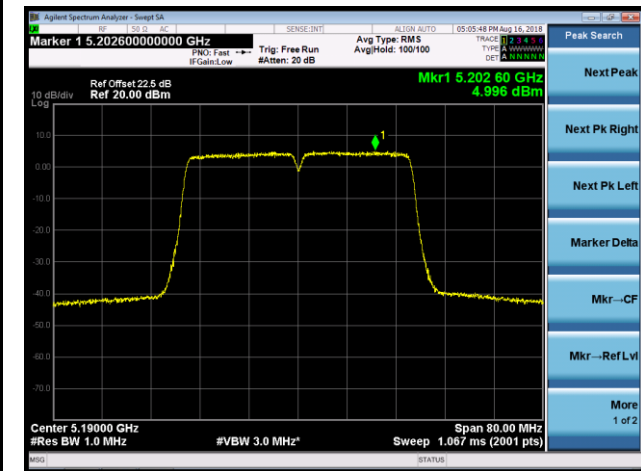

Channel 52 (5260MHz)

Channel 60 (5300MHz)

Channel 64 (5320MHz)

Channel 100 (5500MHz)

Channel 120 (5600MHz)

Channel 140 (5700MHz)

Channel 144 (5720MHz)

Channel 149 (5745MHz)

Channel 157 (5785MHz)

802.11ac-VHT40 Power Spectral Density - Ant 1 / Ant 0 + 1 + 2 + 3 (CDD Mode)

Channel 38 (5190MHz)

Channel 46 (5230MHz)

Channel 54 (5270MHz)

Channel 62 (5310MHz)

Channel 102 (5510MHz)

Channel 118 (5590MHz)