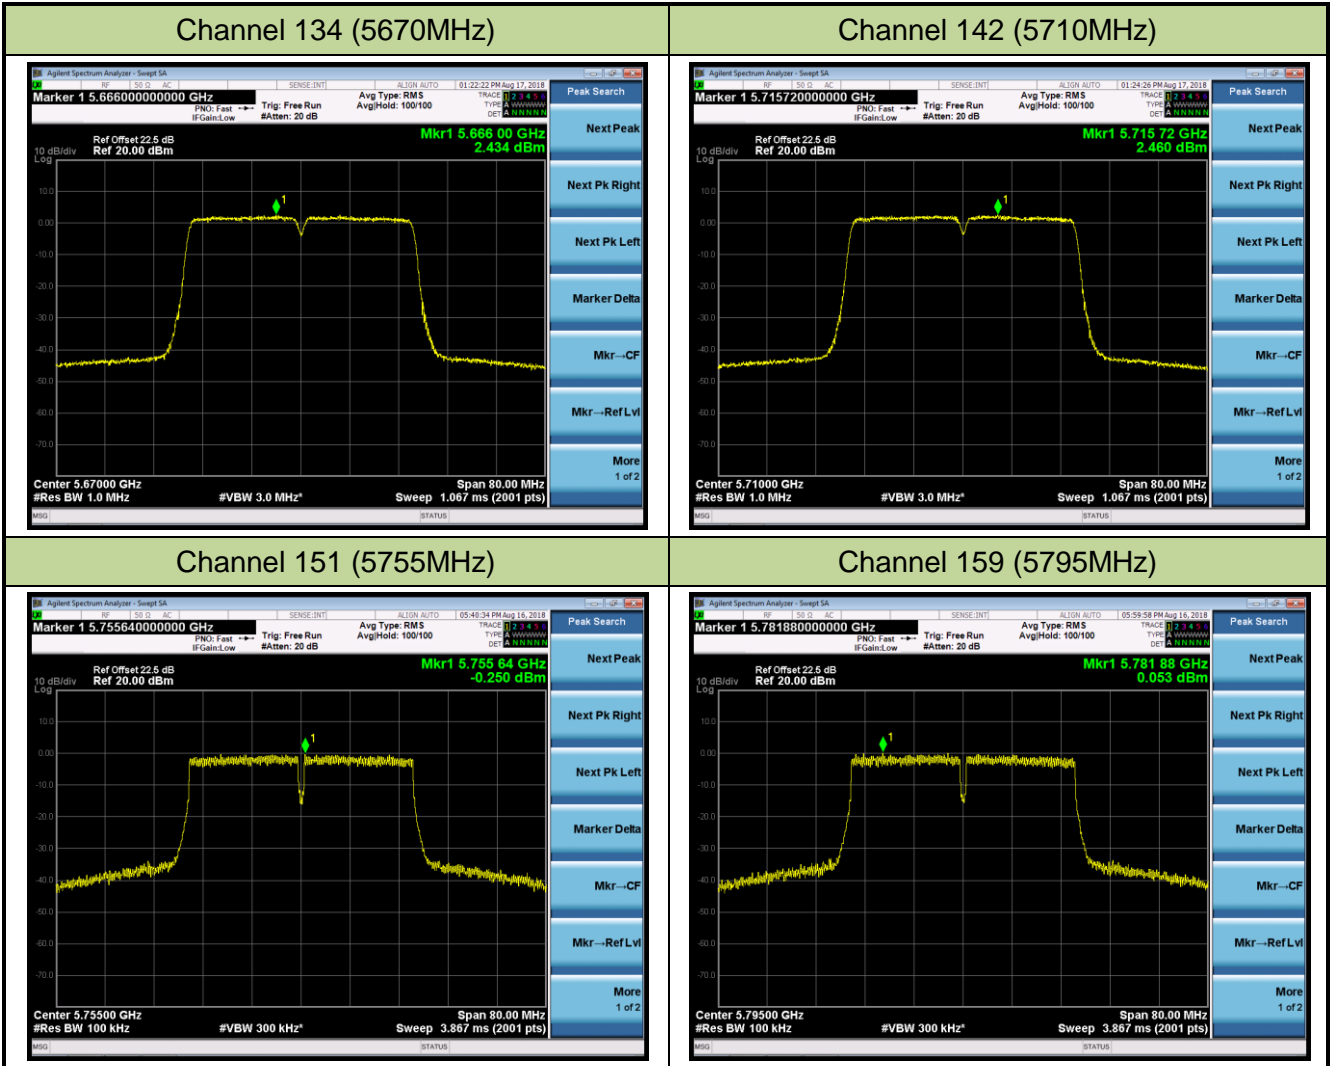

Channel 52 (5260MHz)

Channel 60 (5300MHz)

Channel 64 (5320MHz)

Channel 100 (5500MHz)

Channel 120 (5600MHz)

Channel 140 (5700MHz)

Channel 144 (5720MHz)

Channel 149 (5745MHz)

Channel 157 (5785MHz)

802.11ac-VHT40 Power Spectral Density - Ant 1 / Ant 0 + 1 + 2 + 3 (CDD Mode)

Channel 38 (5190MHz)

Channel 46 (5230MHz)

Channel 54 (5270MHz)

Channel 62 (5310MHz)

Channel 102 (5510MHz)

Channel 118 (5590MHz)

802.11ac-VHT80 Power Spectral Density - Ant 1 / Ant 0 + 1 + 2 + 3 (CDD Mode)

Channel 42 (5210MHz)

Channel 58 (5290MHz)

Channel 106 (5530MHz)

Channel 122 (5610MHz)

Channel 138 (5690MHz)

Channel 155 (5775MHz)

802.11ac-VHT160 Power Spectral Density - Ant 1 / Ant 0 + 1 + 2 + 3 (CDD Mode)

Channel 50 (5250MHz)

Channel 114 (5570MHz)

802.11ax-HE20 Power Spectral Density - Ant 1 / Ant 0 + 1 + 2 + 3 (CDD Mode)

Channel 36 (5180MHz)