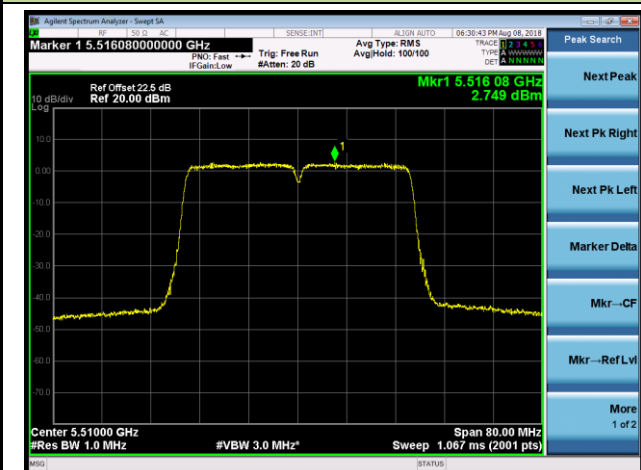

Channel 157 (5785MHz)

802.11ac-VHT40 Power Spectral Density - Ant 1 / Ant 0 + 1 + 2 + 3 (CDD Mode)

Channel 38 (5190MHz)

Channel 46 (5230MHz)

Channel 54 (5270MHz)

Channel 62 (5310MHz)

Channel 102 (5510MHz)

Channel 118 (5590MHz)

802.11ac-VHT80 Power Spectral Density - Ant 1 / Ant 0 + 1 + 2 + 3 (CDD Mode)

Channel 42 (5210MHz)

Channel 58 (5290MHz)

Channel 106 (5530MHz)

Channel 122 (5610MHz)

Channel 138 (5690MHz)

Channel 155 (5775MHz)