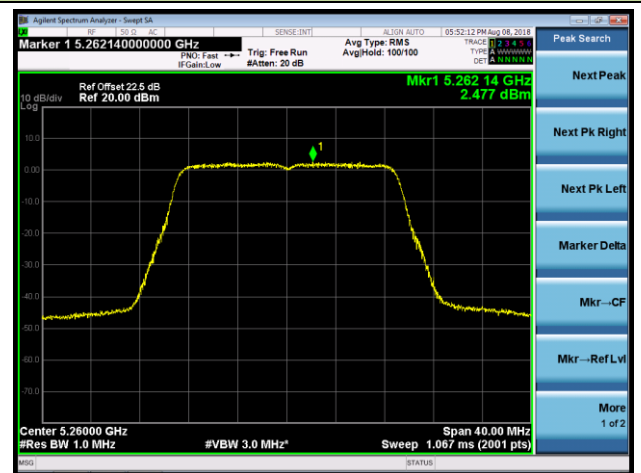

Channel 52 (5260MHz)