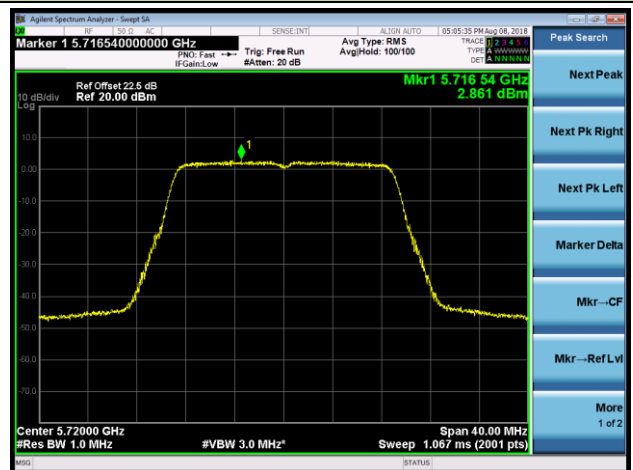

Channel 144 (5720MHz)