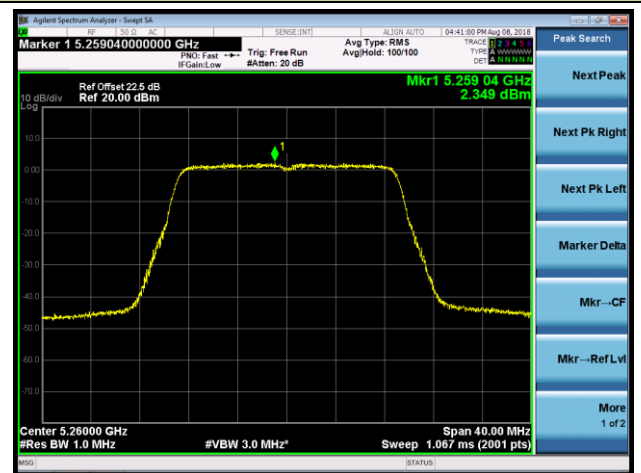

802.11n-HT20 Power Spectral Density - Ant 1 / Ant 0 + 1 + 2 + 3 (CDD Mode)

Channel 36 (5180MHz)

Channel 44 (5220MHz)

Channel 48 (5240MHz)

Channel 52 (5260MHz)

Channel 60 (5300MHz)

Channel 64 (5320MHz)

Channel 100 (5500MHz)