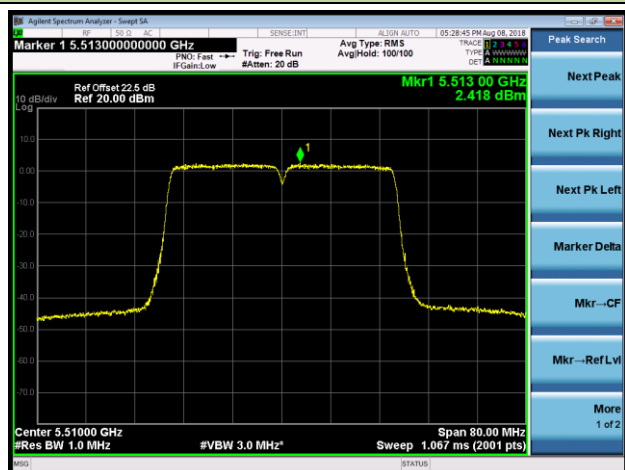

Channel 120 (5600MHz)

Channel 140 (5700MHz)

Channel 144 (5720MHz)

Channel 149 (5745MHz)

Channel 157 (5785MHz)

802.11n-HT40 Power Spectral Density - Ant 1 / Ant 0 + 1 + 2 + 3 (CDD Mode)

Channel 38 (5190MHz)

Channel 46 (5230MHz)

Channel 54 (5270MHz)

Channel 62 (5310MHz)

Channel 102 (5510MHz)

Channel 118 (5590MHz)

802.11ac-VHT20 Power Spectral Density - Ant 1 / Ant 0 + 1 + 2 + 3 (CDD Mode)

Channel 36 (5180MHz)

Channel 44 (5220MHz)

Channel 48 (5240MHz)