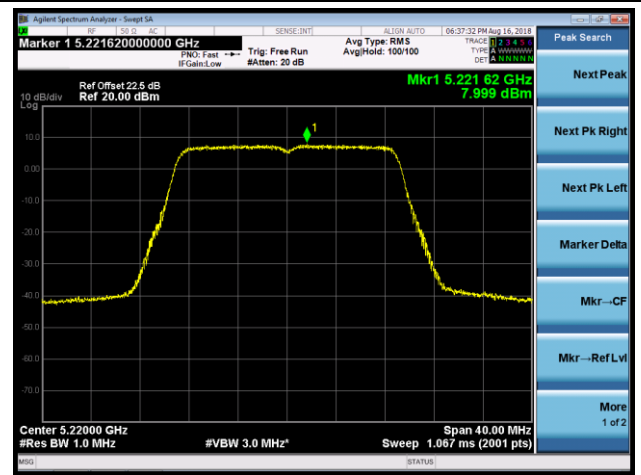

Channel 44 (5220MHz)