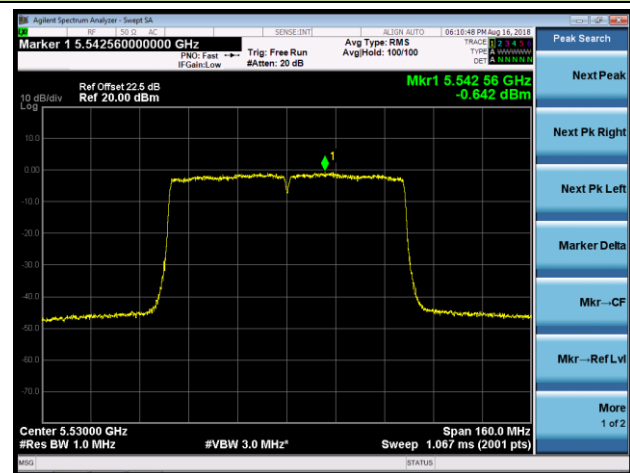

802.11ac-VHT80 Power Spectral Density - Ant 1 / Ant 0 + 1 + 2 + 3 (CDD Mode)

Channel 42 (5210MHz)

Channel 58 (5290MHz)

Channel 106 (5530MHz)

Channel 122 (5610MHz)

Channel 138 (5690MHz)

Channel 155 (5775MHz)

802.11ac-VHT160 Power Spectral Density - Ant 1 / Ant 0 + 1 + 2 + 3 (CDD Mode)

Channel 50 (5250MHz)

Channel 114 (5570MHz)

802.11ax-HE20 Power Spectral Density - Ant 1 / Ant 0 + 1 + 2 + 3 (CDD Mode)

Channel 36 (5180MHz)