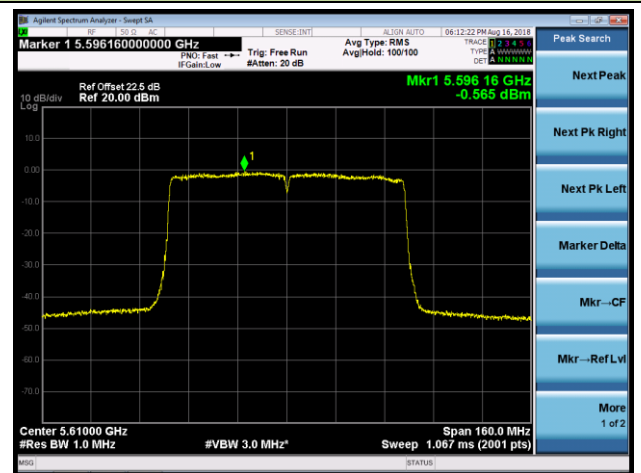

802.11ac-VHT80 Power Spectral Density - Ant 1 / Ant 0 + 1 + 2 + 3 (CDD Mode)

Channel 42 (5210MHz)

Channel 58 (5290MHz)

Channel 106 (5530MHz)

Channel 122 (5610MHz)

Channel 138 (5690MHz)

Channel 155 (5775MHz)

802.11ac-VHT160 Power Spectral Density - Ant 1 / Ant 0 + 1 + 2 + 3 (CDD Mode)

Channel 50 (5250MHz)

Channel 114 (5570MHz)

802.11ax-HE20 Power Spectral Density - Ant 1 / Ant 0 + 1 + 2 + 3 (CDD Mode)

Channel 36 (5180MHz)