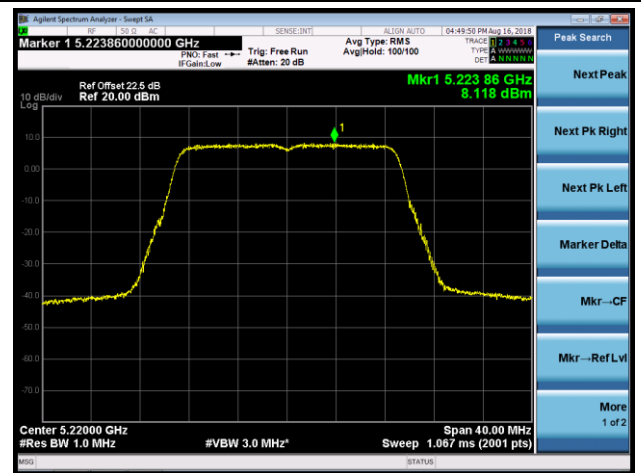

Channel 54 (5270MHz)

Channel 62 (5310MHz)

Channel 102 (5510MHz)

Channel 118 (5590MHz)

802.11ac-VHT20 Power Spectral Density - Ant 1 / Ant 0 + 1 + 2 + 3 (CDD Mode)

Channel 36 (5180MHz)

Channel 44 (5220MHz)

Channel 48 (5240MHz)