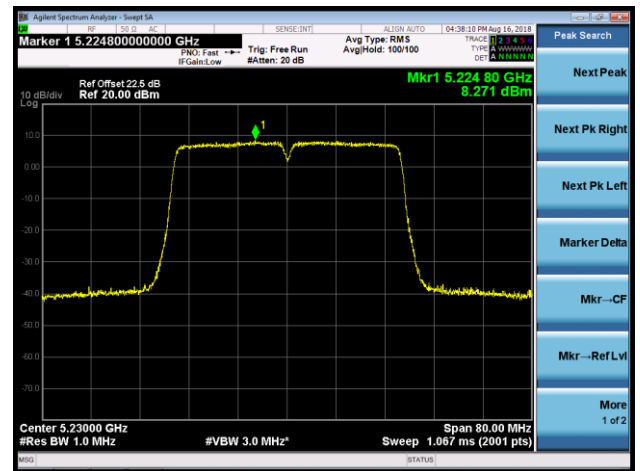

Channel 120 (5600MHz)

Channel 140 (5700MHz)

Channel 144 (5720MHz)

Channel 149 (5745MHz)

Channel 157 (5785MHz)

802.11n-HT40 Power Spectral Density - Ant 1 / Ant 0 + 1 + 2 + 3 (CDD Mode)

Channel 38 (5190MHz)

Channel 46 (5230MHz)