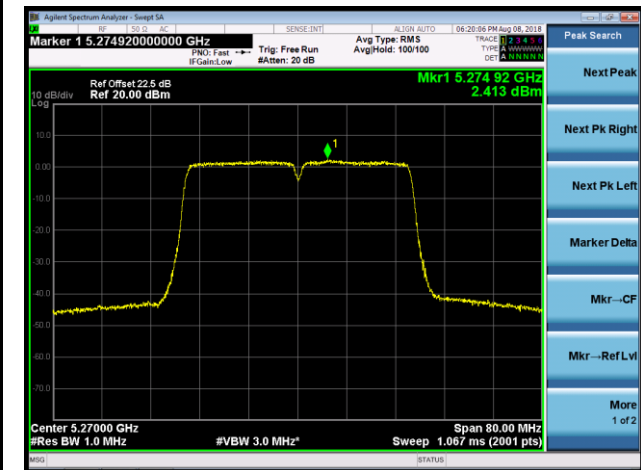

Channel 157 (5785MHz)

802.11ac-VHT40 Power Spectral Density - Ant 1 / Ant 0 + 1 + 2 + 3 (CDD Mode)

Channel 38 (5190MHz)

Channel 46 (5230MHz)

Channel 54 (5270MHz)

Channel 62 (5310MHz)

Channel 102 (5510MHz)

Channel 118 (5590MHz)

802.11ac-VHT80 Power Spectral Density - Ant 1 / Ant 0 + 1 + 2 + 3 (CDD Mode)

Channel 42 (5210MHz)

Channel 58 (5290MHz)

Channel 106 (5530MHz)

Channel 122 (5610MHz)

Channel 138 (5690MHz)

Channel 155 (5775MHz)