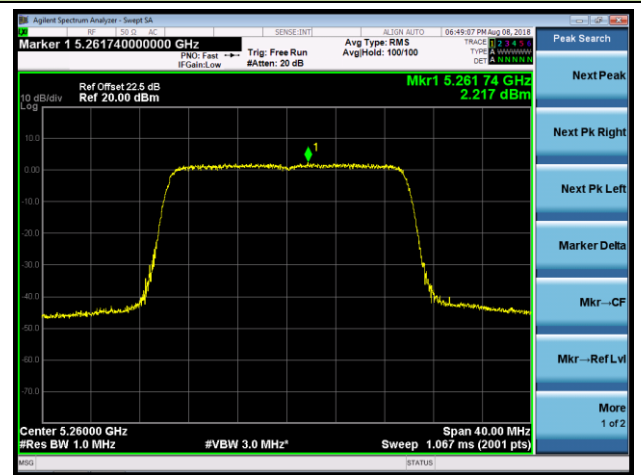

Channel 52 (5260MHz)