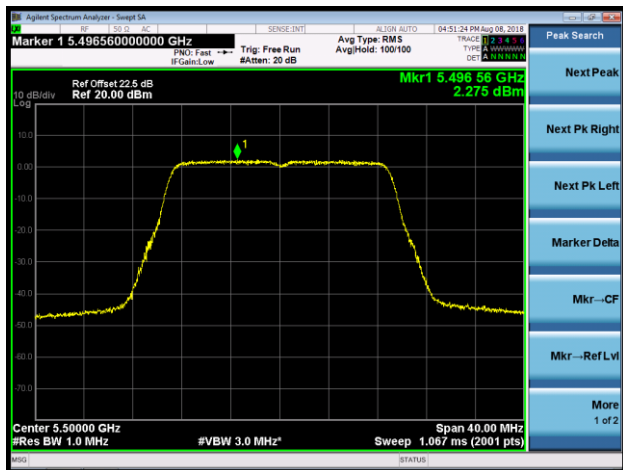

802.11n-HT20 Power Spectral Density - Ant 1 / Ant 0 + 1 + 2 + 3 (CDD Mode)

Channel 36 (5180MHz)

Channel 44 (5220MHz)

Channel 48 (5240MHz)

Channel 52 (5260MHz)

Channel 60 (5300MHz)

Channel 64 (5320MHz)

Channel 100 (5500MHz)