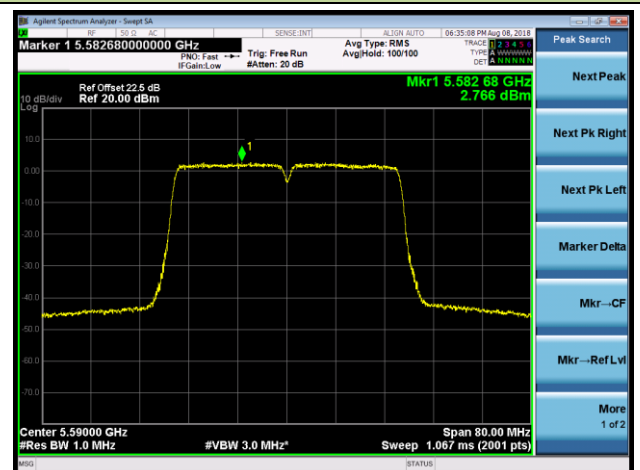

Channel 157 (5785MHz)

802.11ac-VHT40 Power Spectral Density - Ant 1 / Ant 0 + 1 + 2 + 3 (CDD Mode)

Channel 38 (5190MHz)

Channel 46 (5230MHz)

Channel 54 (5270MHz)

Channel 62 (5310MHz)

Channel 102 (5510MHz)

Channel 118 (5590MHz)

802.11ac-VHT80 Power Spectral Density - Ant 1 / Ant 0 + 1 + 2 + 3 (CDD Mode)

Channel 42 (5210MHz)

Channel 58 (5290MHz)

Channel 106 (5530MHz)

Channel 122 (5610MHz)

Channel 138 (5690MHz)

Channel 155 (5775MHz)