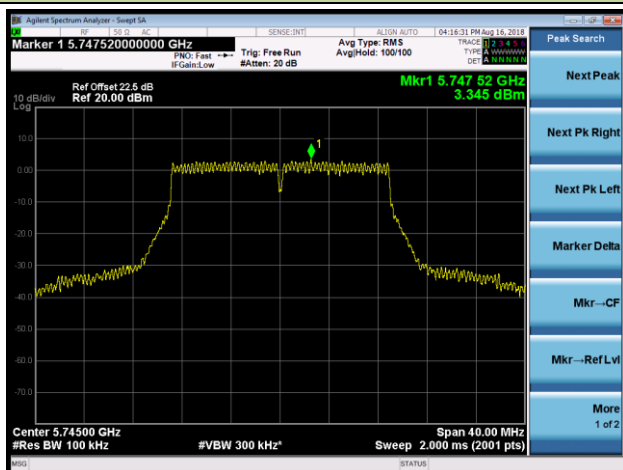

Channel 120 (5600MHz)

Channel 140 (5700MHz)

Channel 144 (5720MHz)

Channel 149 (5745MHz)

Channel 157 (5785MHz)

802.11n-HT40 Power Spectral Density - Ant 1 / Ant 0 + 1 + 2 + 3 (CDD Mode)

Channel 38 (5190MHz)

Channel 46 (5230MHz)

Channel 54 (5270MHz)

Channel 62 (5310MHz)

Channel 102 (5510MHz)

Channel 118 (5590MHz)

802.11ac-VHT20 Power Spectral Density - Ant 1 / Ant 0 + 1 + 2 + 3 (CDD Mode)

Channel 36 (5180MHz)

Channel 44 (5220MHz)

Channel 48 (5240MHz)