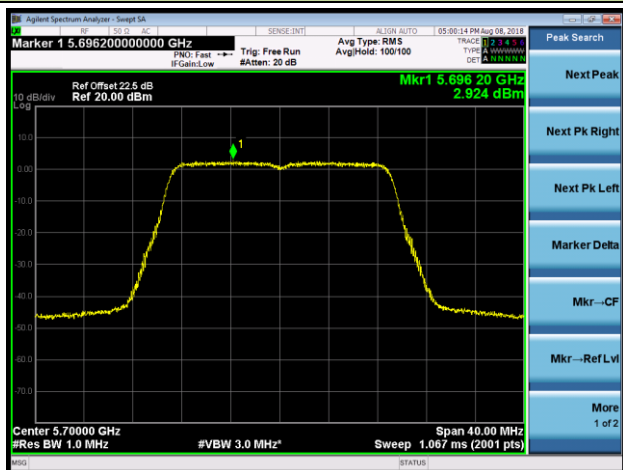

Channel 140 (5700MHz)