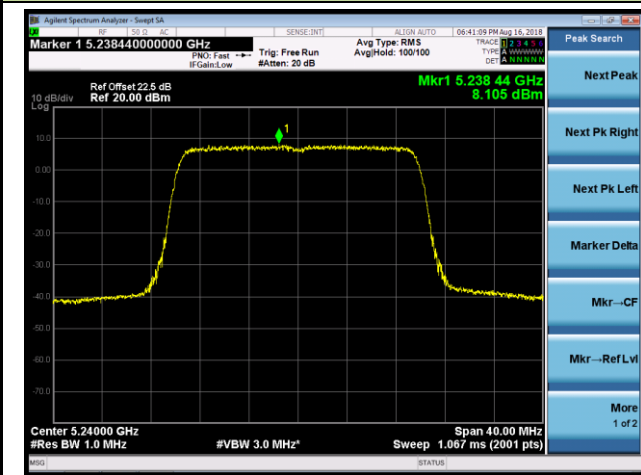

Channel 48 (5240MHz)