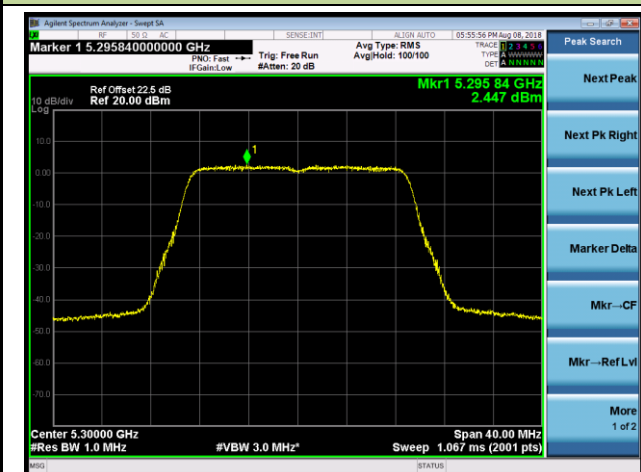

Channel 60 (5300MHz)