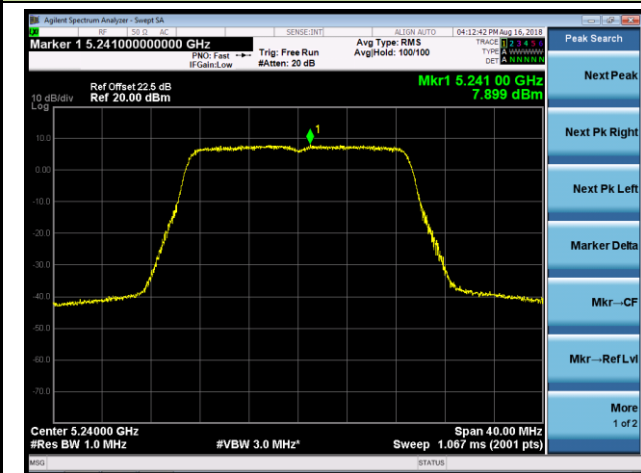

802.11n-HT20 Power Spectral Density - Ant 1 / Ant 0 + 1 + 2 + 3 (CDD Mode)

Channel 36 (5180MHz)

Channel 44 (5220MHz)

Channel 48 (5240MHz)

Channel 52 (5260MHz)

Channel 60 (5300MHz)

Channel 64 (5320MHz)

Channel 100 (5500MHz)