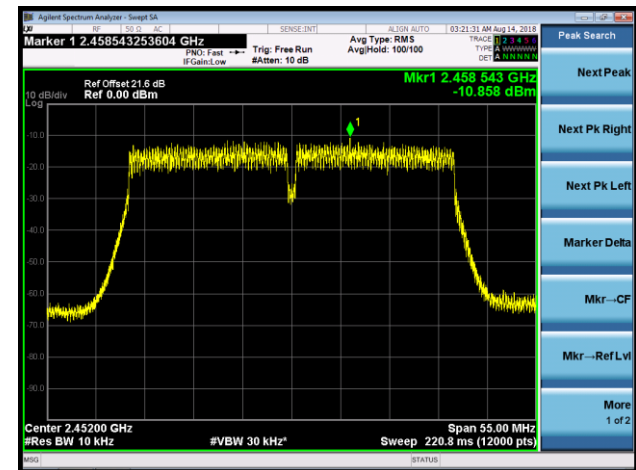

802.11ac-VHT40 AVGPSD - Ant 1 / Ant 0 + 1 +2 + 3

Channel 03 (2422MHz)

Channel 06 (2437MHz)

Channel 09 (2452MHz)

802.11ax-HE20 AVGPDS - Ant 1 / Ant 0 + 1 +2 + 3

Channel 01 (2412MHz)

Channel 06 (2437MHz)

Channel 11 (2462MHz)