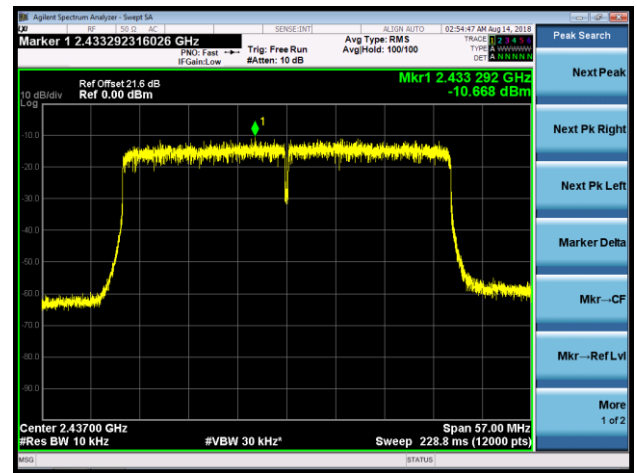

Channel 06 (2437MHz)