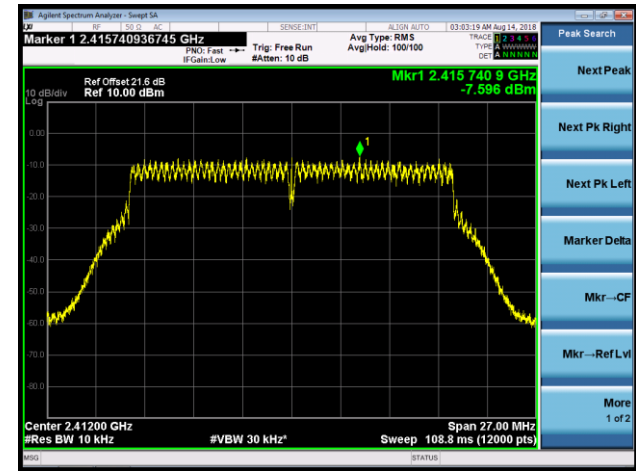

802.11n-HT40 AVGPSD - Ant 1 / Ant 0 + 1 +2 + 3

Channel 03 (2422MHz)

Channel 06 (2437MHz)

Channel 09 (2452MHz)

802.11ac-VHT20 AVGPSD - Ant 1 / Ant 0 + 1 +2 + 3

Channel 01 (2412MHz)

Channel 06 (2437MHz)

Channel 11 (2462MHz)