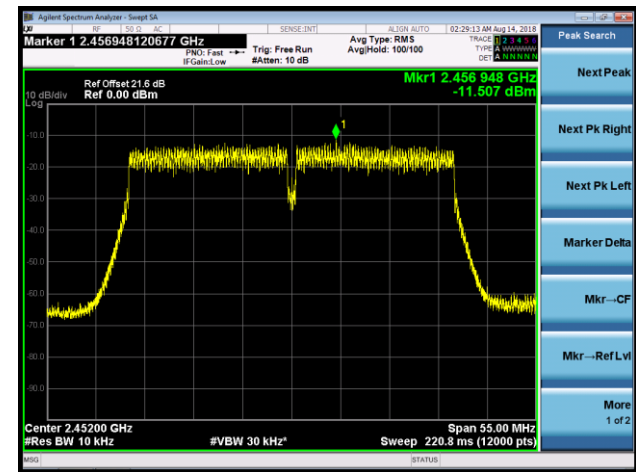

802.11n-HT40 AVGPSD - Ant 3 / Ant 0 + 1 +2 + 3

Channel 03 (2422MHz)

Channel 06 (2437MHz)

Channel 09 (2452MHz)

802.11ac-VHT20 AVGPDS - Ant 3 / Ant 0 + 1 +2 + 3

Channel 01 (2412MHz)

Channel 06 (2437MHz)

Channel 11 (2462MHz)