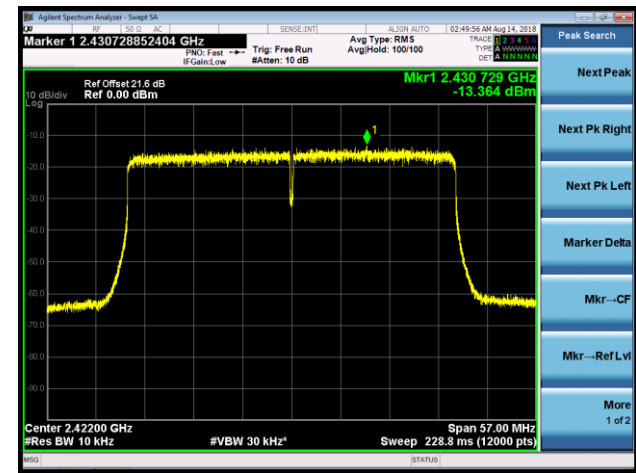

802.11ax-HE40 AVGPDS - Ant 2 / Ant 0 + 1 +2 + 3

Channel 03 (2422MHz)