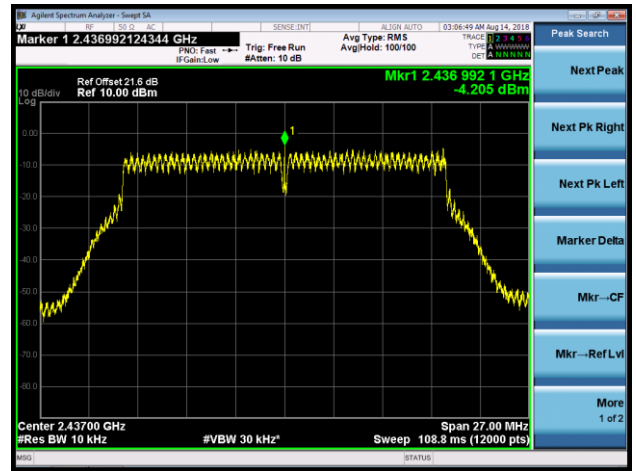

802.11n-HT40 AVGPSD - Ant 2 / Ant 0 + 1 +2 + 3

Channel 03 (2422MHz)

Channel 06 (2437MHz)

Channel 09 (2452MHz)

802.11ac-VHT20 AVGPDS - Ant 2 / Ant 0 + 1 +2 + 3

Channel 01 (2412MHz)

Channel 06 (2437MHz)

Channel 11 (2462MHz)