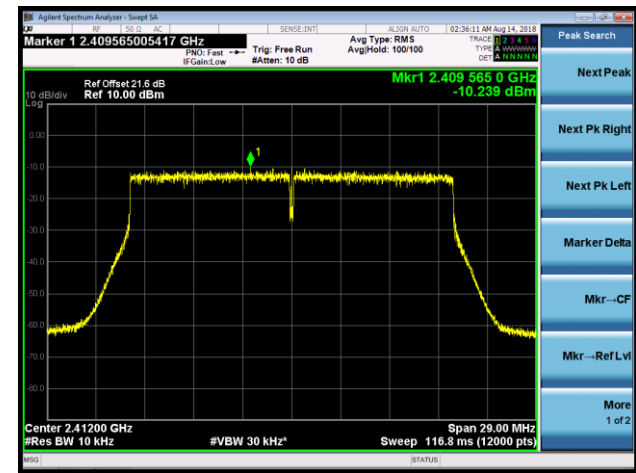

802.11ac-VHT40 AVGPSD - Ant 1 / Ant 0 + 1 +2 + 3

Channel 03 (2422MHz)

Channel 06 (2437MHz)

Channel 09 (2452MHz)

802.11ax-HE20 AVGPDS - Ant 1 / Ant 0 + 1 +2 + 3

Channel 01 (2412MHz)

Channel 06 (2437MHz)

Channel 11 (2462MHz)