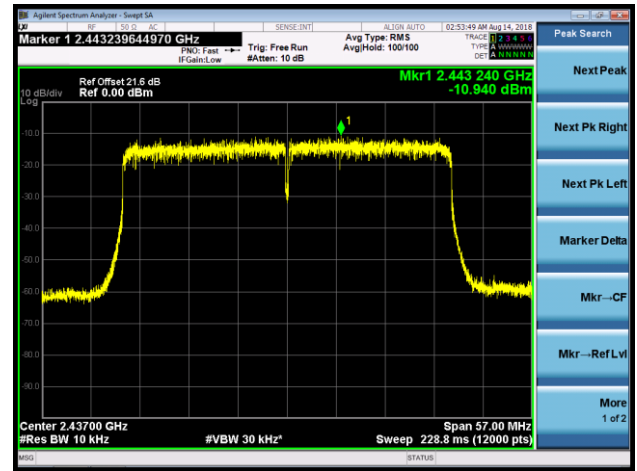

Channel 06 (2437MHz)