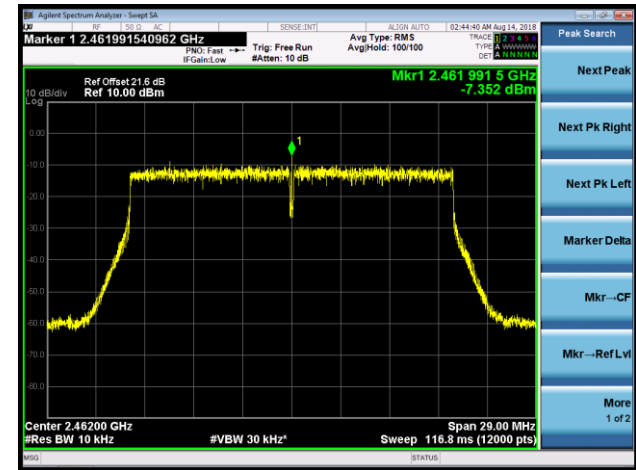

802.11ac-VHT40 AVGPDS - Ant 2 / Ant 0 + 1 +2 + 3

Channel 03 (2422MHz)

Channel 06 (2437MHz)

Channel 09 (2452MHz)

802.11ax-HE20 AVGPDS - Ant 2 / Ant 0 + 1 +2 + 3

Channel 01 (2412MHz)

Channel 06 (2437MHz)

Channel 11 (2462MHz)