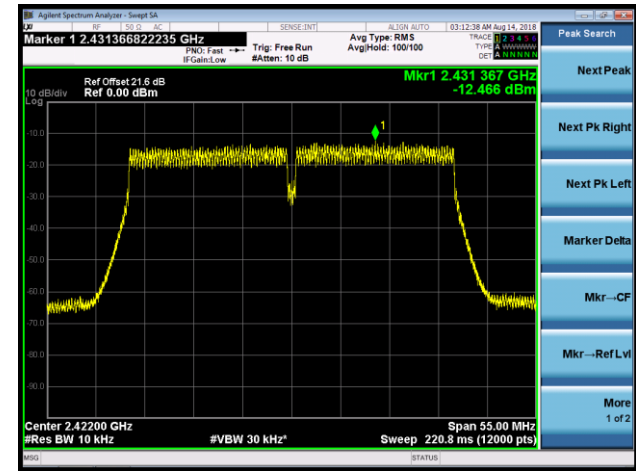

802.11ac-VHT40 AVGPDS - Ant 2 / Ant 0 + 1 +2 + 3

Channel 03 (2422MHz)