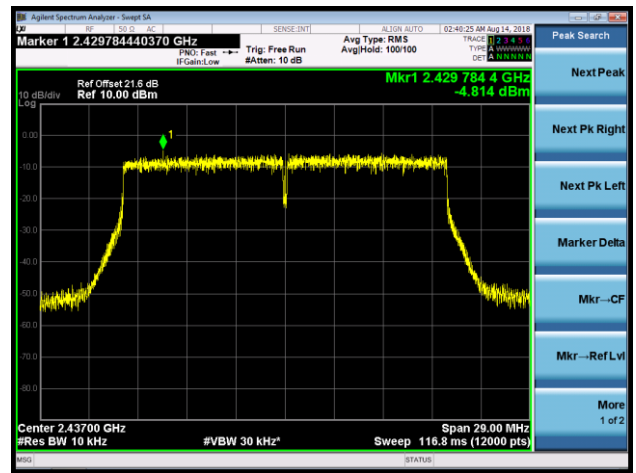

802.11ac-VHT40 AVGPSD - Ant 1 / Ant 0 + 1 +2 + 3

Channel 03 (2422MHz)

Channel 06 (2437MHz)

Channel 09 (2452MHz)

802.11ax-HE20 AVGPDS - Ant 1 / Ant 0 + 1 +2 + 3

Channel 01 (2412MHz)

Channel 06 (2437MHz)

Channel 11 (2462MHz)