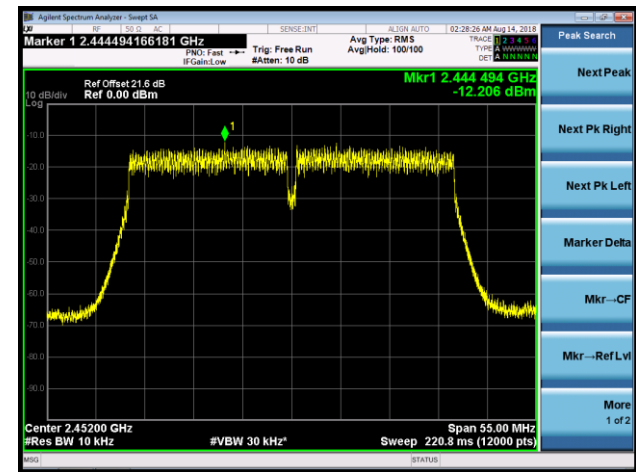

802.11n-HT40 AVGPSD - Ant 2 / Ant 0 + 1 +2 + 3

Channel 03 (2422MHz)

Channel 06 (2437MHz)

Channel 09 (2452MHz)

802.11ac-VHT20 AVGPDS - Ant 2 / Ant 0 + 1 +2 + 3

Channel 01 (2412MHz)

Channel 06 (2437MHz)

Channel 11 (2462MHz)