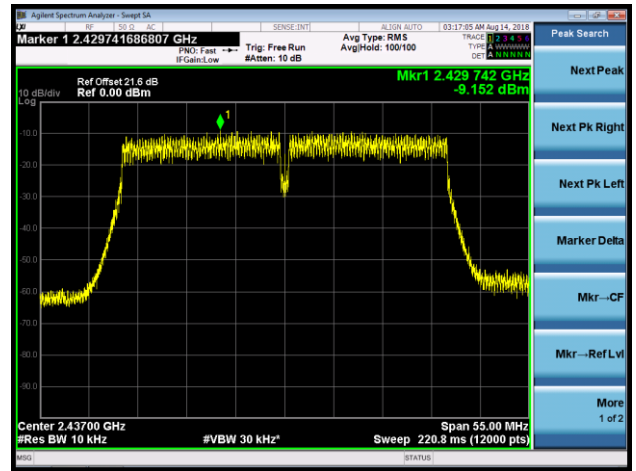

Channel 06 (2437MHz)