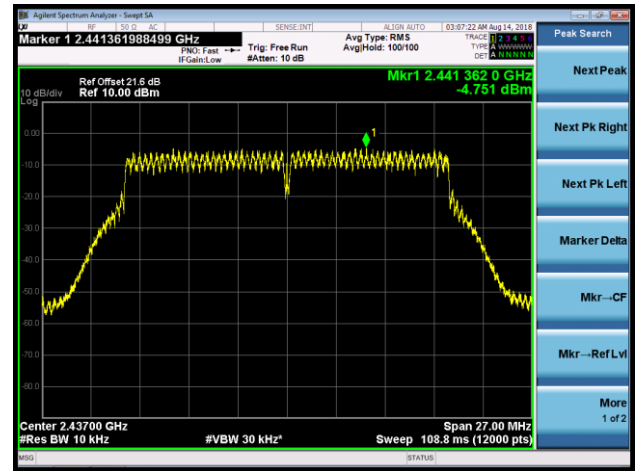

802.11n-HT40 AVGPSD - Ant 1 / Ant 0 + 1 +2 + 3

Channel 03 (2422MHz)

Channel 06 (2437MHz)

Channel 09 (2452MHz)

802.11ac-VHT20 AVGPSD - Ant 1 / Ant 0 + 1 +2 + 3

Channel 01 (2412MHz)

Channel 06 (2437MHz)

Channel 11 (2462MHz)