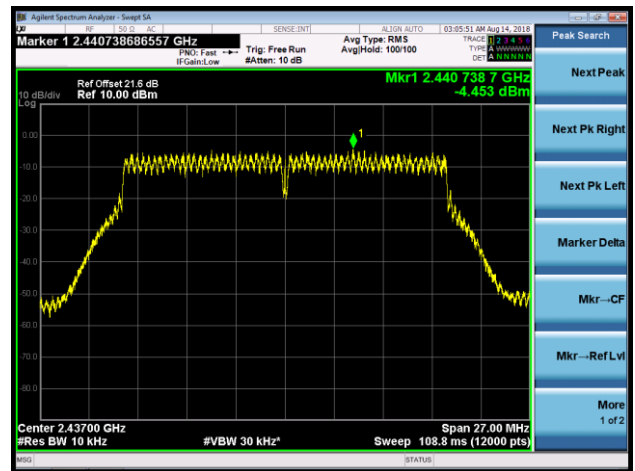

802.11n-HT40 AVGPSD - Ant 3 / Ant 0 + 1 +2 + 3

Channel 03 (2422MHz)

Channel 06 (2437MHz)

Channel 09 (2452MHz)

802.11ac-VHT20 AVGPDS - Ant 3 / Ant 0 + 1 +2 + 3

Channel 01 (2412MHz)

Channel 06 (2437MHz)

Channel 11 (2462MHz)