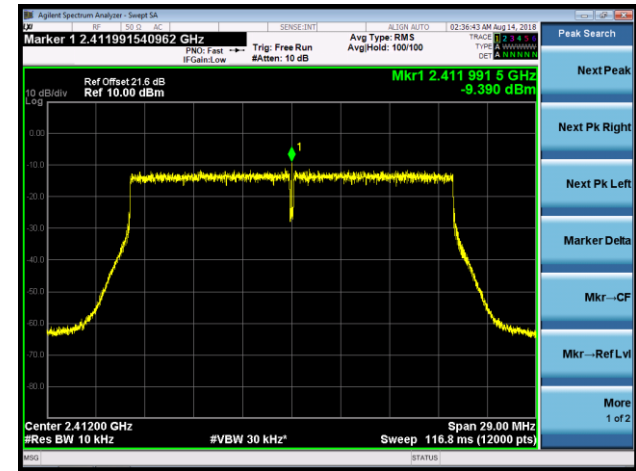

802.11ac-VHT40 AVGPDS - Ant 2 / Ant 0 + 1 +2 + 3

Channel 03 (2422MHz)

Channel 06 (2437MHz)

Channel 09 (2452MHz)

802.11ax-HE20 AVGPDS - Ant 2 / Ant 0 + 1 +2 + 3

Channel 01 (2412MHz)

Channel 06 (2437MHz)

Channel 11 (2462MHz)