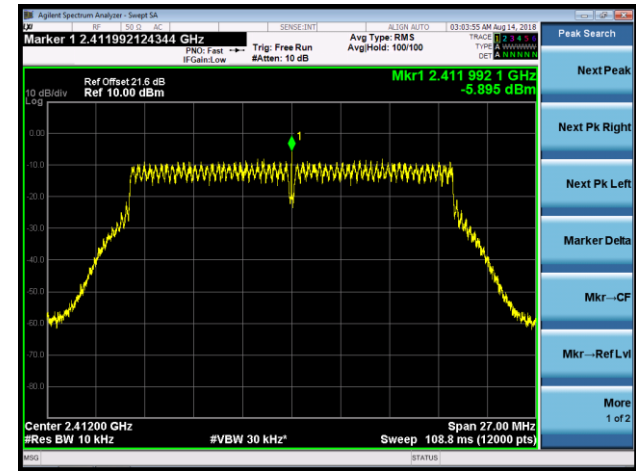

802.11n-HT40 AVGPSD - Ant 2 / Ant 0 + 1 +2 + 3

Channel 03 (2422MHz)

Channel 06 (2437MHz)

Channel 09 (2452MHz)

802.11ac-VHT20 AVGPDS - Ant 2 / Ant 0 + 1 +2 + 3

Channel 01 (2412MHz)

Channel 06 (2437MHz)

Channel 11 (2462MHz)