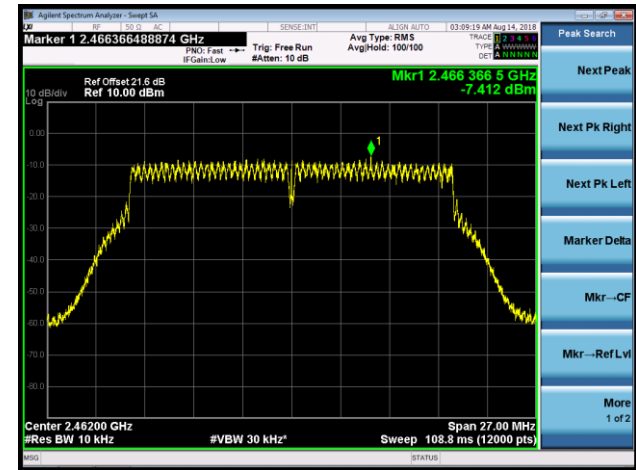

802.11n-HT40 AVGPSD - Ant 1 / Ant 0 + 1 +2 + 3

Channel 03 (2422MHz)

Channel 06 (2437MHz)

Channel 09 (2452MHz)

802.11ac-VHT20 AVGPSD - Ant 1 / Ant 0 + 1 +2 + 3

Channel 01 (2412MHz)

Channel 06 (2437MHz)

Channel 11 (2462MHz)