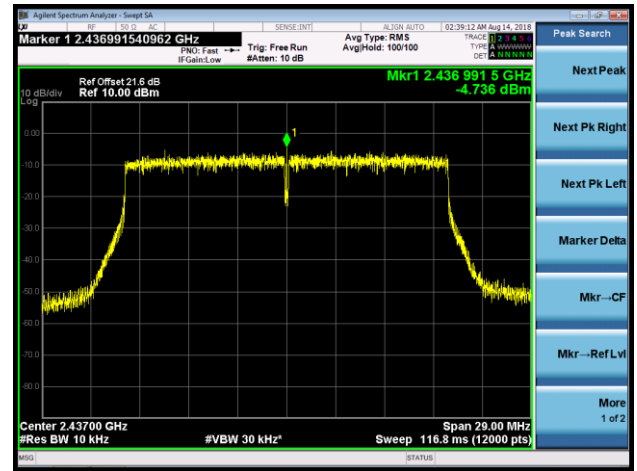

802.11ac-VHT40 AVGPDS - Ant 2 / Ant 0 + 1 +2 + 3

Channel 03 (2422MHz)

Channel 06 (2437MHz)

Channel 09 (2452MHz)

802.11ax-HE20 AVGPDS - Ant 2 / Ant 0 + 1 +2 + 3

Channel 01 (2412MHz)

Channel 06 (2437MHz)

Channel 11 (2462MHz)