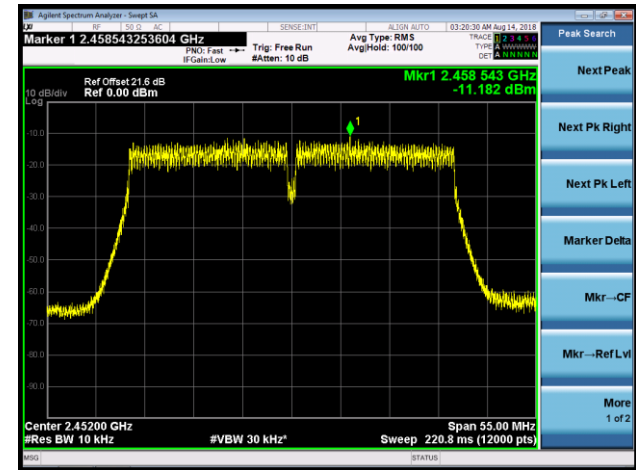

802.11ac-VHT40 AVGPDS - Ant 2 / Ant 0 + 1 +2 + 3

Channel 03 (2422MHz)

Channel 06 (2437MHz)

Channel 09 (2452MHz)

802.11ax-HE20 AVGPDS - Ant 2 / Ant 0 + 1 +2 + 3

Channel 01 (2412MHz)

Channel 06 (2437MHz)

Channel 11 (2462MHz)