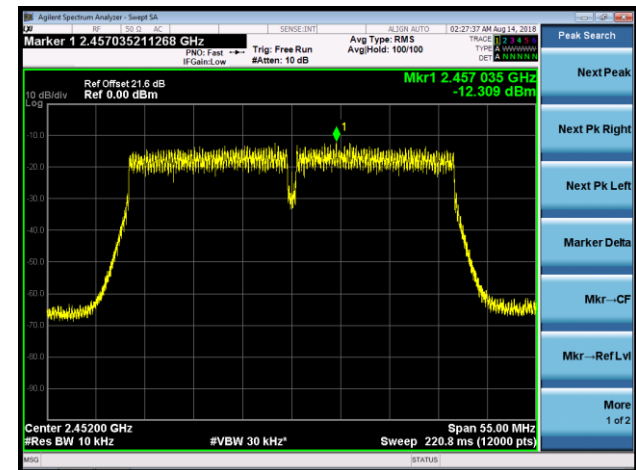

802.11n-HT40 AVGPSD - Ant 1 / Ant 0 + 1 +2 + 3

Channel 03 (2422MHz)

Channel 06 (2437MHz)

Channel 09 (2452MHz)

802.11ac-VHT20 AVGPSD - Ant 1 / Ant 0 + 1 +2 + 3

Channel 01 (2412MHz)

Channel 06 (2437MHz)

Channel 11 (2462MHz)