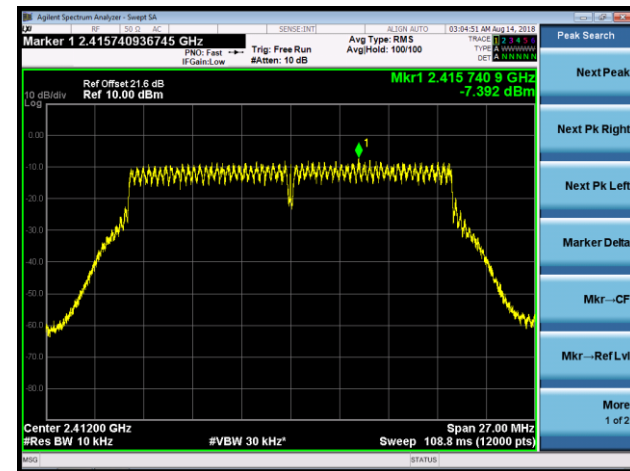

802.11n-HT40 AVGPSD - Ant 3 / Ant 0 + 1 +2 + 3

Channel 03 (2422MHz)

Channel 06 (2437MHz)

Channel 09 (2452MHz)

802.11ac-VHT20 AVGPDS - Ant 3 / Ant 0 + 1 +2 + 3

Channel 01 (2412MHz)

Channel 06 (2437MHz)

Channel 11 (2462MHz)