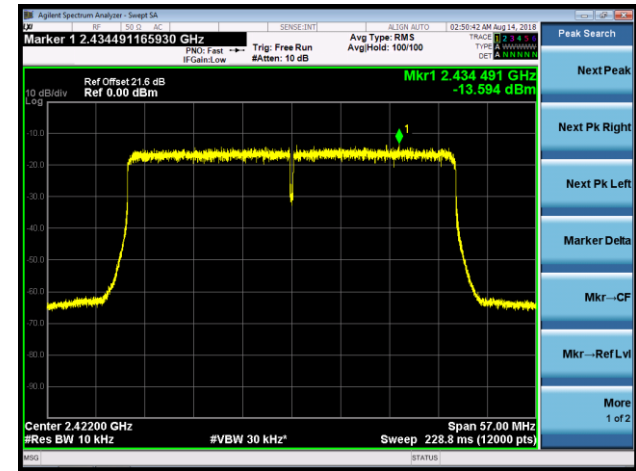

802.11ax-HE40 AVGPDS - Ant 1 / Ant 0 + 1 +2 + 3

Channel 03 (2422MHz)