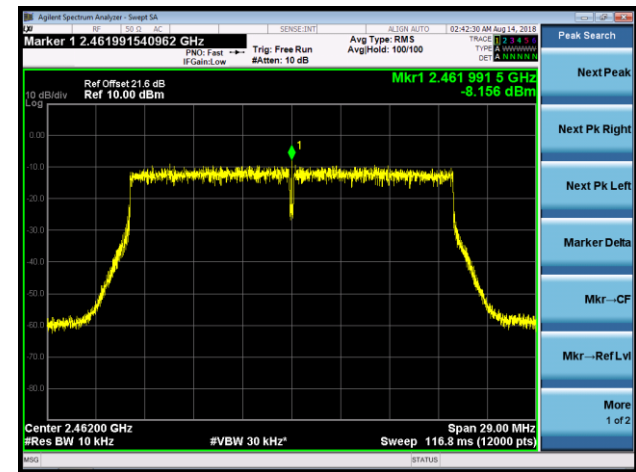

802.11ac-VHT40 AVGPSD - Ant 1 / Ant 0 + 1 +2 + 3

Channel 03 (2422MHz)

Channel 06 (2437MHz)

Channel 09 (2452MHz)

802.11ax-HE20 AVGPDS - Ant 1 / Ant 0 + 1 +2 + 3

Channel 01 (2412MHz)

Channel 06 (2437MHz)

Channel 11 (2462MHz)