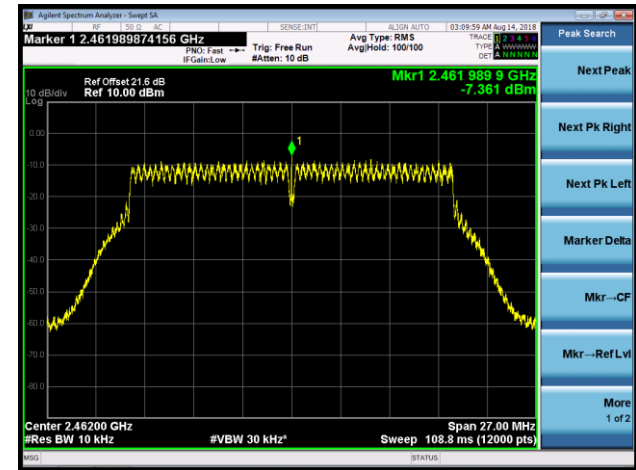

802.11n-HT40 AVGPSD - Ant 2 / Ant 0 + 1 +2 + 3

Channel 03 (2422MHz)

Channel 06 (2437MHz)

Channel 09 (2452MHz)

802.11ac-VHT20 AVGPDS - Ant 2 / Ant 0 + 1 +2 + 3

Channel 01 (2412MHz)

Channel 06 (2437MHz)

Channel 11 (2462MHz)