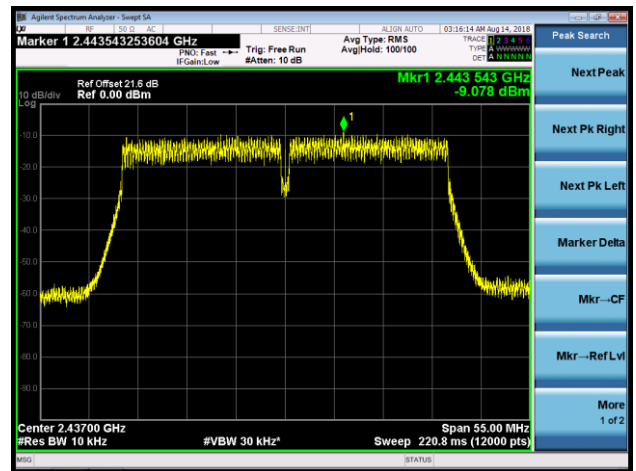

Channel 06 (2437MHz)