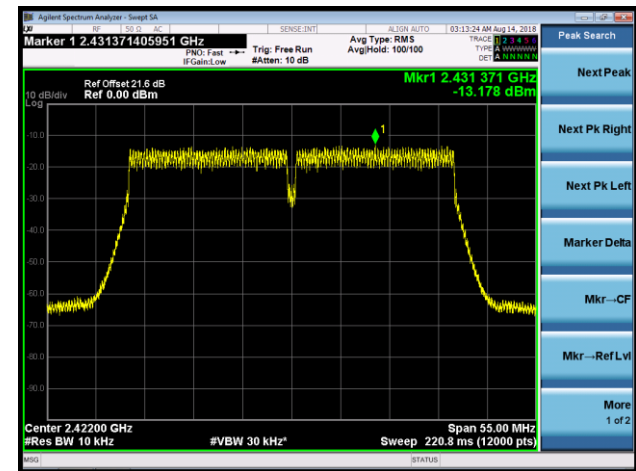

802.11ac-VHT40 AVGPSD - Ant 1 / Ant 0 + 1 +2 + 3

Channel 03 (2422MHz)