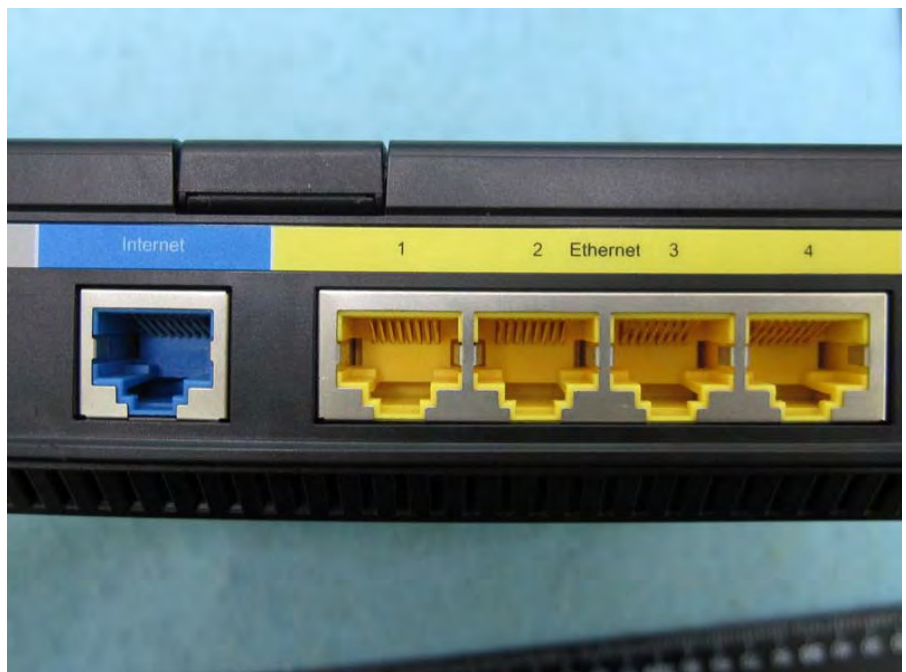

Photographs of EUT

Adapter
Model No.:
T120420 (T120420-2B1)

Plug