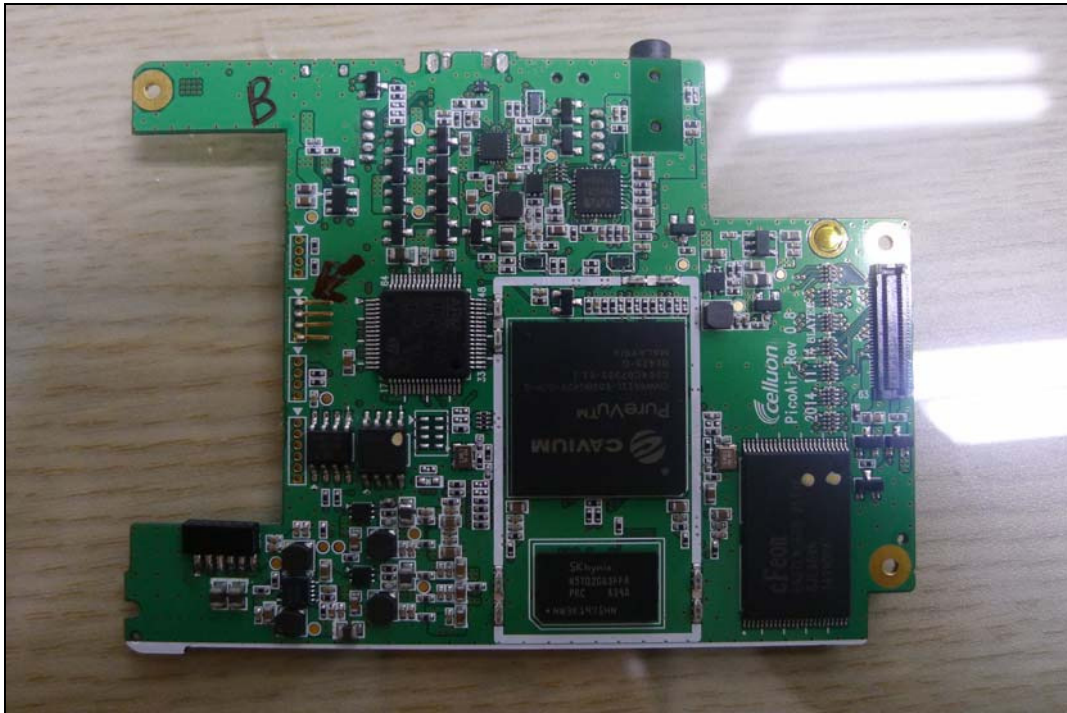

Internal photos of EUT

Main board (Front)

Main board (Rear)

WLAN module board (Front)

WLAN module board (Rear)

Internal photo (Front)

WLAN Module – Internal PCB Antenna