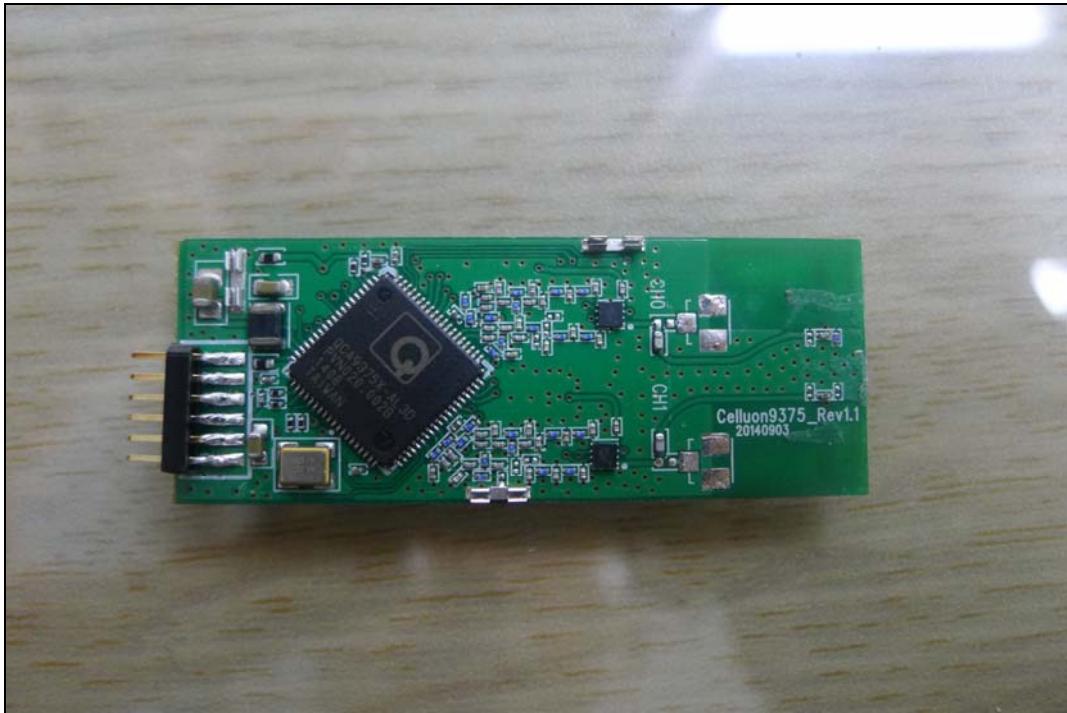

Internal photos of EUT

Main board (Front)

Main board (Rear)

WLAN module board (Front)

WLAN module board (Rear)

Internal photo (Front)

WLAN Module – Internal PCB Antenna