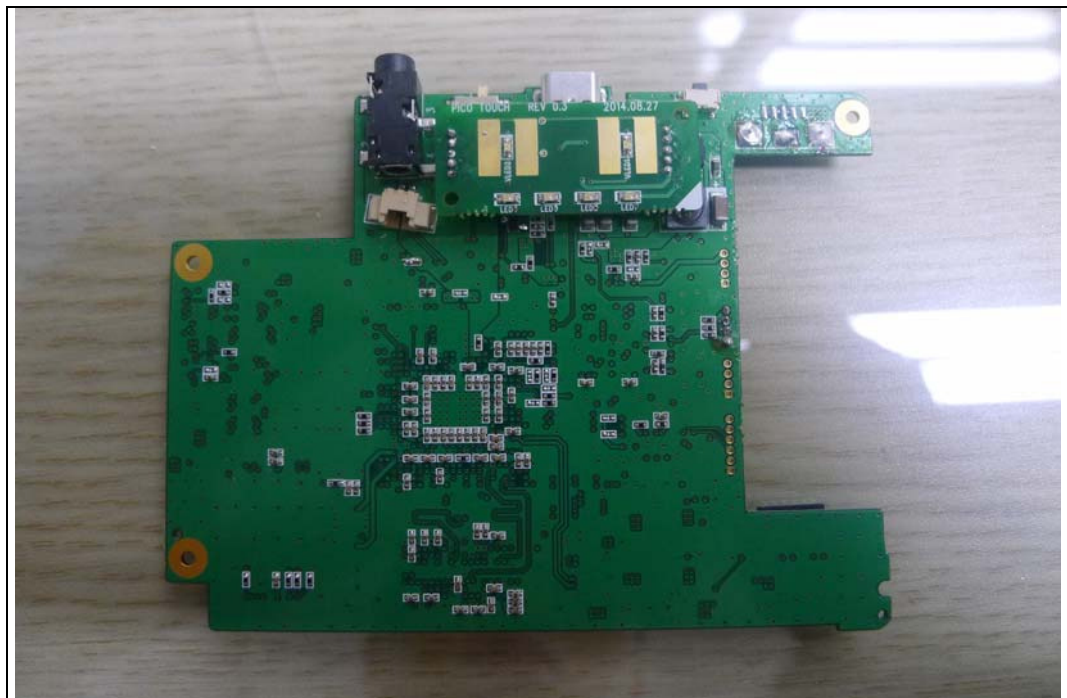

Internal photos of EUT

Main board (Front)

Main board (Rear)

WLAN module board (Front)

WLAN module board (Rear)

Internal photo (Front)

WLAN Module – Internal PCB Antenna