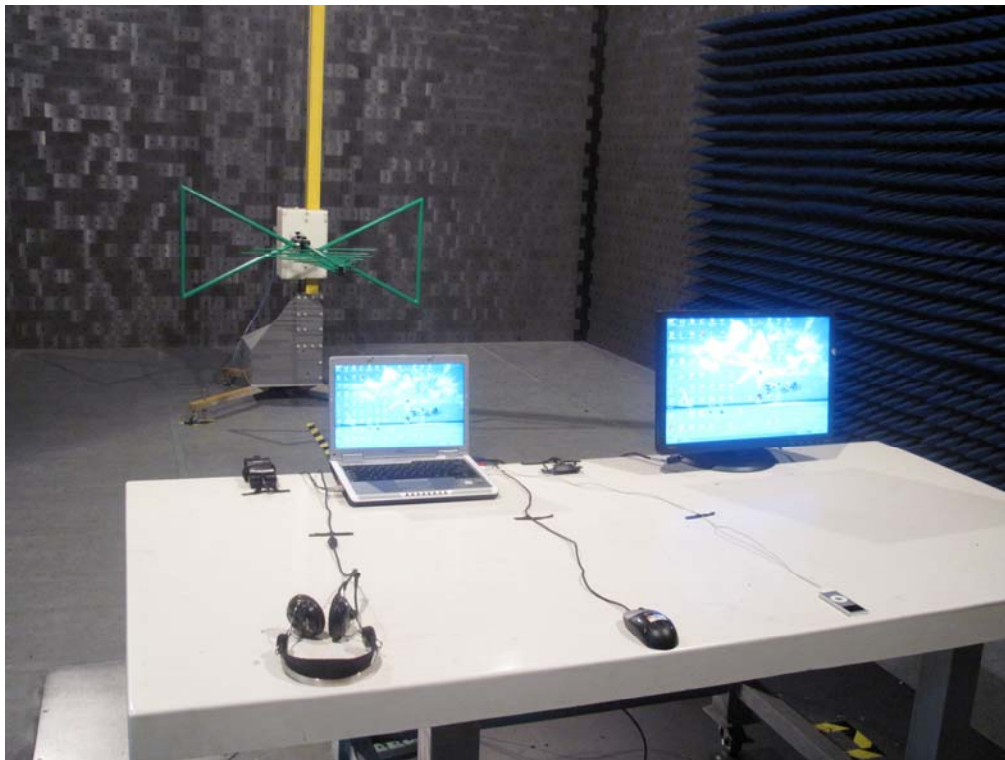

802.11a/b/g/n WLAN Module

(M/N: 95.0209T02)

Test Photograph for Conducted Emission

Test Mode: Transmitting

Description: Front View of Conducted Emission Test Setup

Test Mode: Transmitting

Description: Back View of Conducted Emission Test Setup

Test Mode : Transmitting

Description : Front View of Radiated Emission Test Setup for Below 1GHz

Test Mode : Transmitting

Description : Front View of Radiated Emission Test Setup for Above 1GHz

Test Mode : Transmitting

Description : Front View of Radiated Emission Test Setup for Above 18GHz

Full DFS Test Setup Photo

DFS Set-up Photo: Spectrum Analyzer and Radar Generator

DFS

Set-up Photo: Client and test fixture

Test plant for Wireless Module