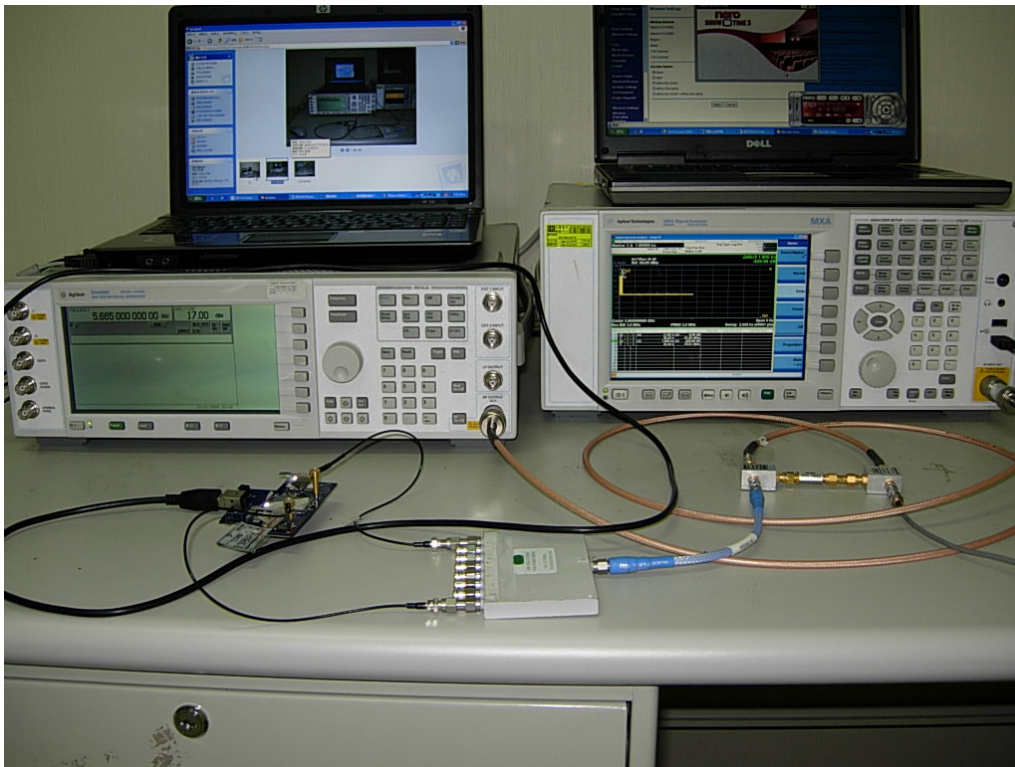

802.11a/b/g/n WLAN Module

(M/N: 95.0209T02)

Test Photograph for Conducted Emission

Test Mode: Transmitting

Description: Front View of Conducted Emission Test Setup

Test Mode: Transmitting

Description: Back View of Conducted Emission Test Setup

Test Mode : Transmitting

Description : Front View of Radiated Emission Test Setup for Below 1GHz

Test Mode : Transmitting

Description : Front View of Radiated Emission Test Setup for Above 1GHz

Test Mode : Transmitting

Description : Front View of Radiated Emission Test Setup for Above 18GHz

Full DFS Test Setup Photo

DFS Set-up Photo: Spectrum Analyzer and Radar Generator

DFS

Set-up Photo: Client and test fixture

Test plant for Wireless Module