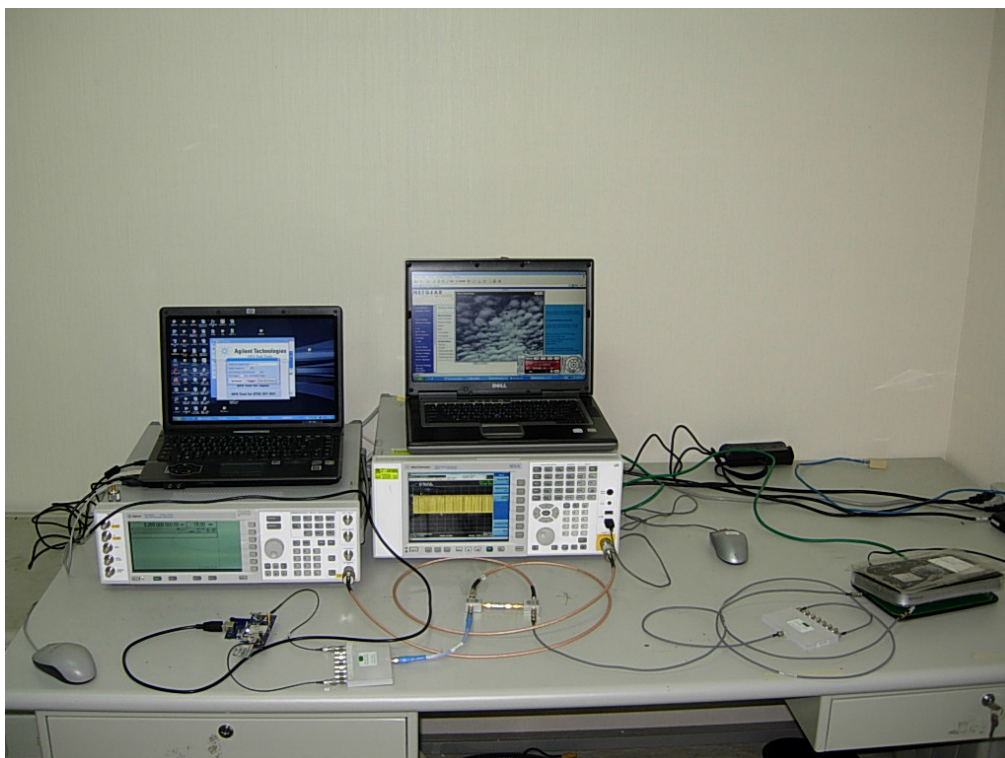

802.11a/b/g/n WLAN Module

(M/N: 95.0209T02)

Test Photograph for Conducted Emission

Test Mode: Transmitting

Description: Front View of Conducted Emission Test Setup

Test Mode: Transmitting

Description: Back View of Conducted Emission Test Setup

Test Mode : Transmitting

Description : Front View of Radiated Emission Test Setup for Below 1GHz

Test Mode : Transmitting

Description : Front View of Radiated Emission Test Setup for Above 1GHz

Test Mode : Transmitting

Description : Front View of Radiated Emission Test Setup for Above 18GHz

Full DFS Test Setup Photo

DFS Set-up Photo: Spectrum Analyzer and Radar Generator

DFS

Set-up Photo: Client and test fixture

Test plant for Wireless Module