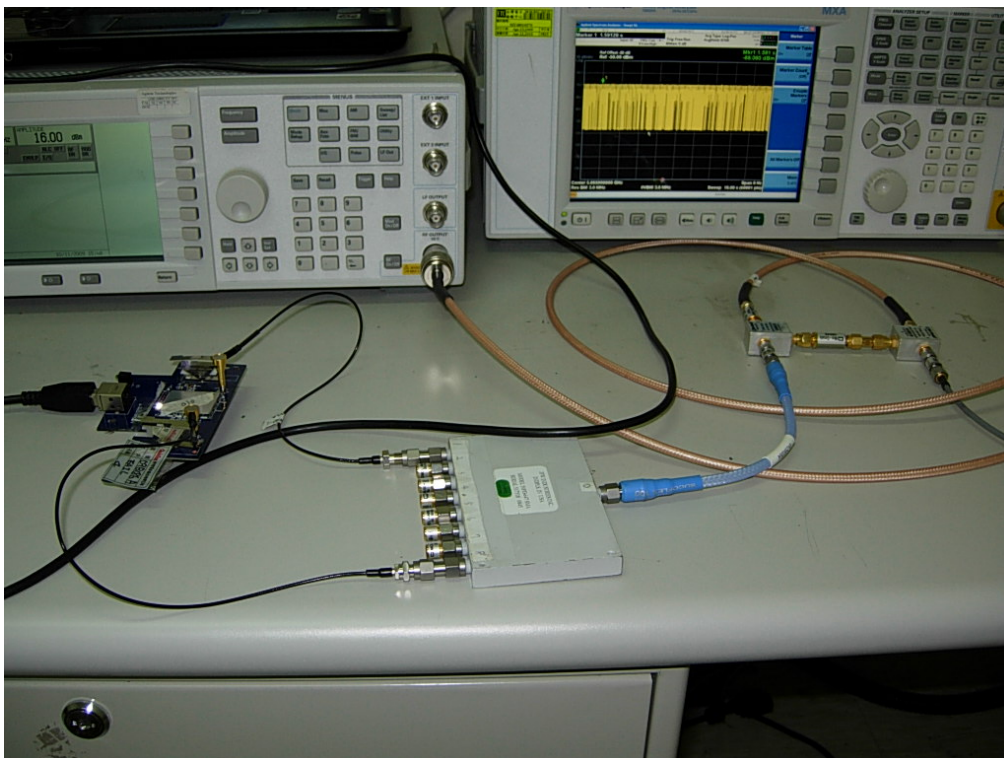

802.11a/b/g/n WLAN Module

(M/N: 95.0209T02)

Test Photograph for Conducted Emission

Test Mode: Transmitting

Description: Front View of Conducted Emission Test Setup

Test Mode: Transmitting

Description: Back View of Conducted Emission Test Setup

Test Mode : Transmitting

Description : Front View of Radiated Emission Test Setup for Below 1GHz

Test Mode : Transmitting

Description : Front View of Radiated Emission Test Setup for Above 1GHz

Test Mode : Transmitting

Description : Front View of Radiated Emission Test Setup for Above 18GHz

Full DFS Test Setup Photo

DFS Set-up Photo: Spectrum Analyzer and Radar Generator

DFS

Set-up Photo: Client and test fixture

Test plant for Wireless Module