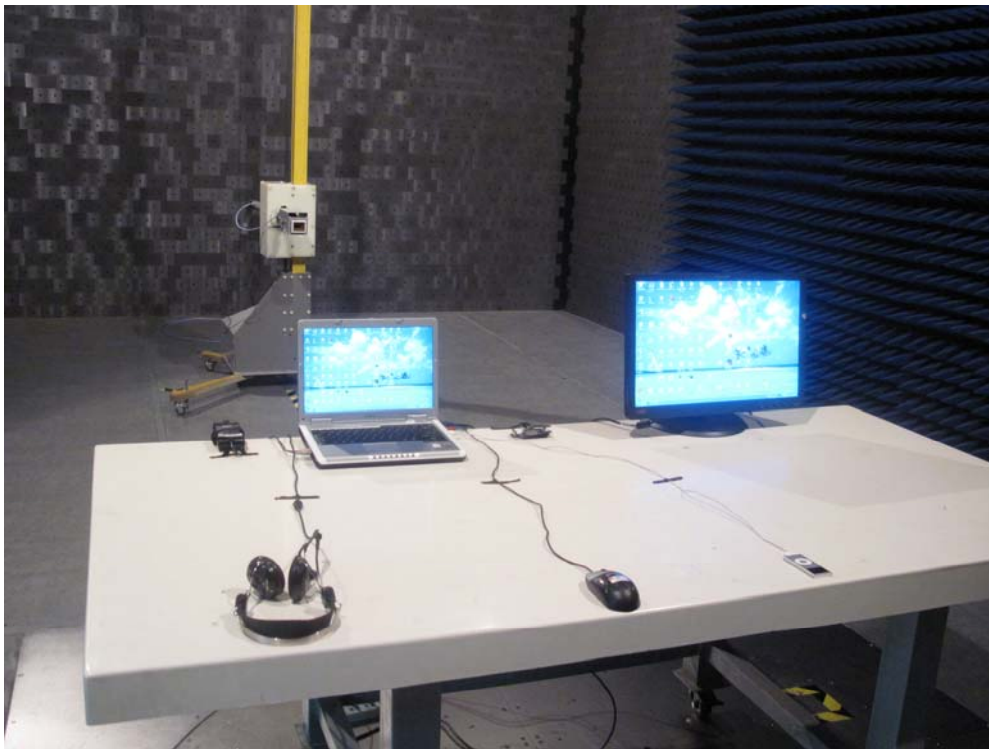

802.11a/b/g/n WLAN Module

(M/N: 95.0209T02)

Test Photograph for Conducted Emission

Test Mode: Transmitting

Description: Front View of Conducted Emission Test Setup

Test Mode: Transmitting

Description: Back View of Conducted Emission Test Setup

Test Mode : Transmitting

Description : Front View of Radiated Emission Test Setup for Below 1GHz

Test Mode : Transmitting

Description : Front View of Radiated Emission Test Setup for Above 1GHz

Test Mode : Transmitting

Description : Front View of Radiated Emission Test Setup for Above 18GHz

Full DFS Test Setup Photo

DFS Set-up Photo: Spectrum Analyzer and Radar Generator

DFS

Set-up Photo: Client and test fixture

Test plant for Wireless Module