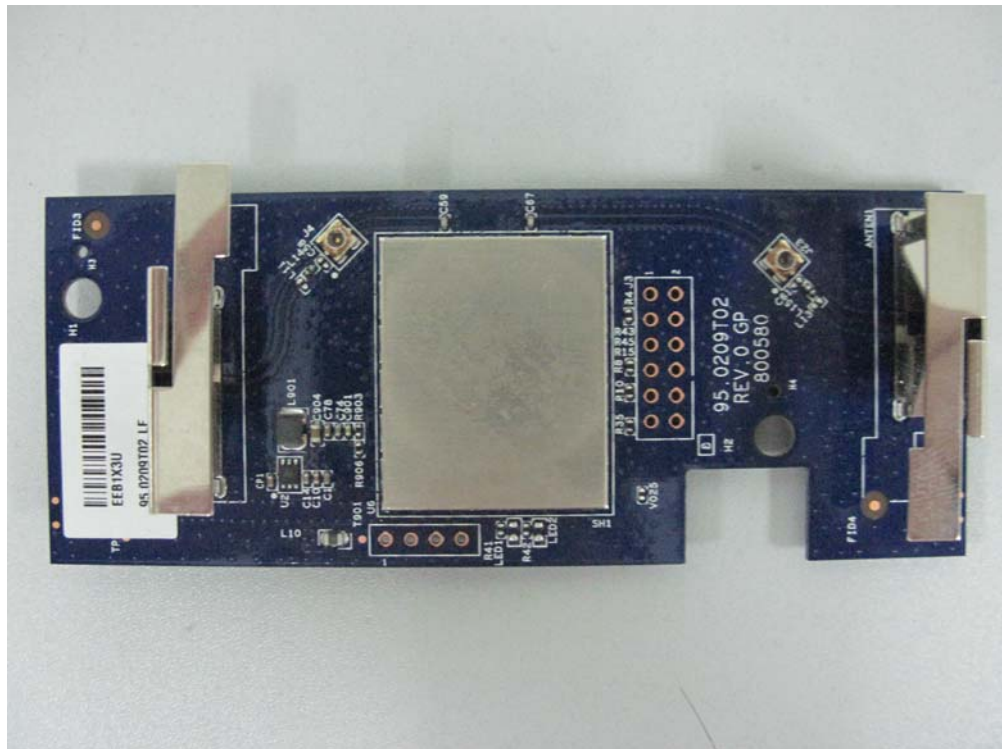

(3) EUT Photo