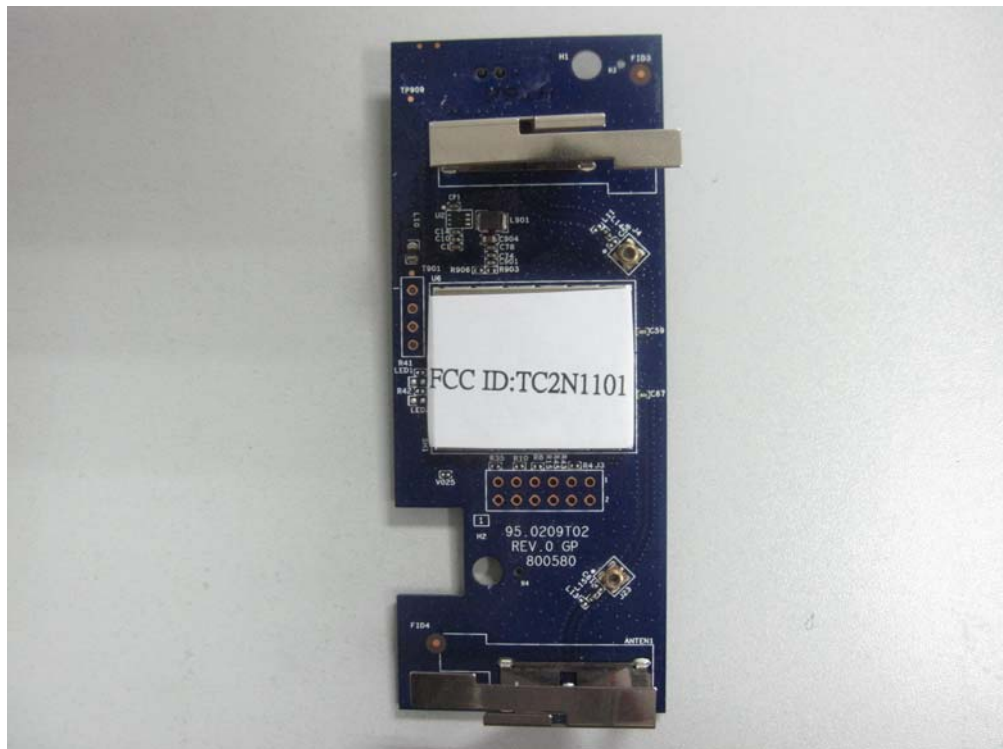

(2) EUT Photo

802.11a/b/g/n WLAN Module

(M/N: 95.0209T02)

EUT Photograph-External Photographs

➤ EUT Photograph

(1) EUT Photo