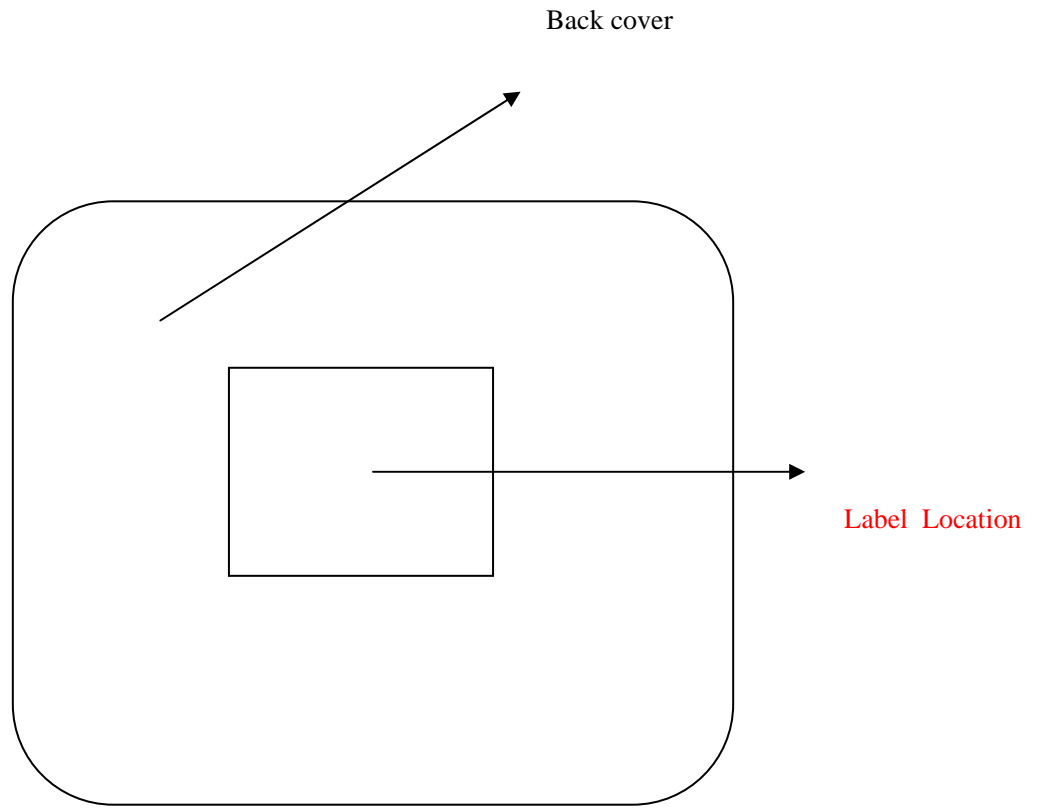

NOTES UNLESS OTHERWISE SPECIFIED

- 1 DO NOT SCALE; ARTWORK PLACEMENT 1:1
- 2 LABEL MATERIAL: MYLAR
- 3 CENTER ARTWORK OVER MID-PLANE 1
- 4 COLOR: PMS PROCESS BLACK C
- 5 COLOR: PMS 422 C

MID-PLANE 1

MID-PLANE 2

TYPEFACE: GOTHAM MEDIUM
SIZE: 3.75 pt

TYPEFACE: GOTHAM MEDIUM
SIZE: 4 pt

NOTES UNLESS OTHERWISE SPECIFIED

- 1 DO NOT SCALE; ARTWORK PLACEMENT 1:1
- 2 LABEL MATERIAL: MYLAR
- 3 CENTER ARTWORK OVER MID-PLANE 1
- 4 COLOR: PMS PROCESS BLACK C
- 5 COLOR: PMS 422 C

MID-PLANE 1

MID-PLANE 2

TYPEFACE: GOTHAM MEDIUM
SIZE: 3.75 pt

TYPEFACE: GOTHAM MEDIUM
SIZE: 4 pt

Note: The label is on the back cover of the product.