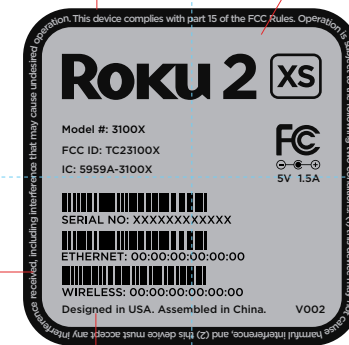

NOTES UNLESS OTHERWISE SPECIFIED

- 1 DO NOT SCALE; ARTWORK PLACEMENT 1:1
- 2 LABEL MATERIAL: MYLAR
- 3 CENTER ARTWORK OVER MID-PLANE 1
- 4 COLOR: PMS PROCESS BLACK C
- 5 COLOR: PMS 422 C

MID-PLANE 1

MID-PLANE 2

TYPEFACE: GOTHAM MEDIUM
SIZE: 3.75 pt

TYPEFACE: GOTHAM MEDIUM
SIZE: 4 pt

NOTES UNLESS OTHERWISE SPECIFIED

- 1 DO NOT SCALE; ARTWORK PLACEMENT 1:1
- 2 LABEL MATERIAL: MYLAR
- 3 CENTER ARTWORK OVER MID-PLANE 1
- 4 COLOR: PMS PROCESS BLACK C
- 5 COLOR: PMS 422 C

MID-PLANE 1

MID-PLANE 2

TYPEFACE: GOTHAM MEDIUM
SIZE: 3.75 pt

TYPEFACE: GOTHAM MEDIUM
SIZE: 4 pt

Note: The label is on the back cover of the product.