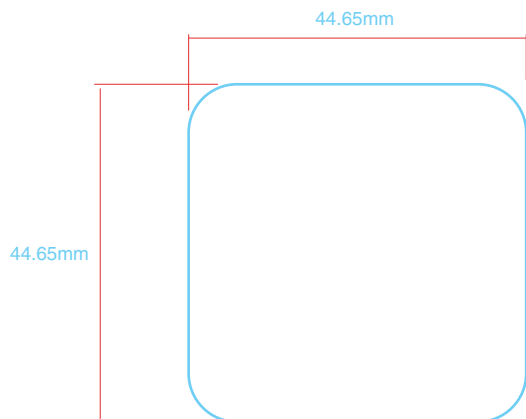

NOTES UNLESS OTHERWISE SPECIFIED

- 1 DO NOT SCALE; ARTWORK PLACEMENT 1:1
- 2 LABEL MATERIAL: MYLAR
- 3 CENTER ARTWORK OVER MID-PLANE 1
- 4 COLOR: PMS PROCESS BLACK C
- 5 COLOR: PMS 422 C

MID-PLANE 1

MID-PLANE 2

TYPEFACE: GOTHAM MEDIUM
SIZE: 3.75 pt

TYPEFACE: GOTHAM MEDIUM
SIZE: 4 pt

NOTES UNLESS OTHERWISE SPECIFIED

- 1 DO NOT SCALE; ARTWORK PLACEMENT 1:1
- 2 LABEL MATERIAL: MYLAR
- 3 CENTER ARTWORK OVER MID-PLANE 1
- 4 COLOR: PMS PROCESS BLACK C
- 5 COLOR: PMS 422 C

MID-PLANE 1

MID-PLANE 2

TYPEFACE: GOTHAM MEDIUM
SIZE: 3.75 pt

TYPEFACE: GOTHAM MEDIUM
SIZE: 4 pt

Note: The label is on the back cover of the product.