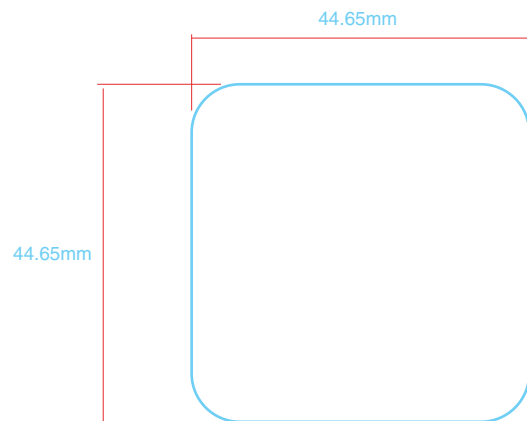

NOTES UNLESS OTHERWISE SPECIFIED

- 1 DO NOT SCALE; ARTWORK PLACEMENT 1:1
- 2 LABEL MATERIAL: MYLAR
- 3 CENTER ARTWORK OVER MID-PLANE 1
- 4 COLOR: PMS PROCESS BLACK C
- 5 COLOR: PMS 422 C

MID-PLANE 1

MID-PLANE 2

TYPEFACE: GOTHAM MEDIUM
SIZE: 3.75 pt

TYPEFACE: GOTHAM MEDIUM
SIZE: 4 pt

NOTES UNLESS OTHERWISE SPECIFIED

- 1 DO NOT SCALE; ARTWORK PLACEMENT 1:1
- 2 LABEL MATERIAL: MYLAR
- 3 CENTER ARTWORK OVER MID-PLANE 1
- 4 COLOR: PMS PROCESS BLACK C
- 5 COLOR: PMS 422 C

MID-PLANE 1

MID-PLANE 2

TYPEFACE: GOTHAM MEDIUM
SIZE: 3.75 pt

TYPEFACE: GOTHAM MEDIUM
SIZE: 4 pt

Note: The label is on the back cover of the product.