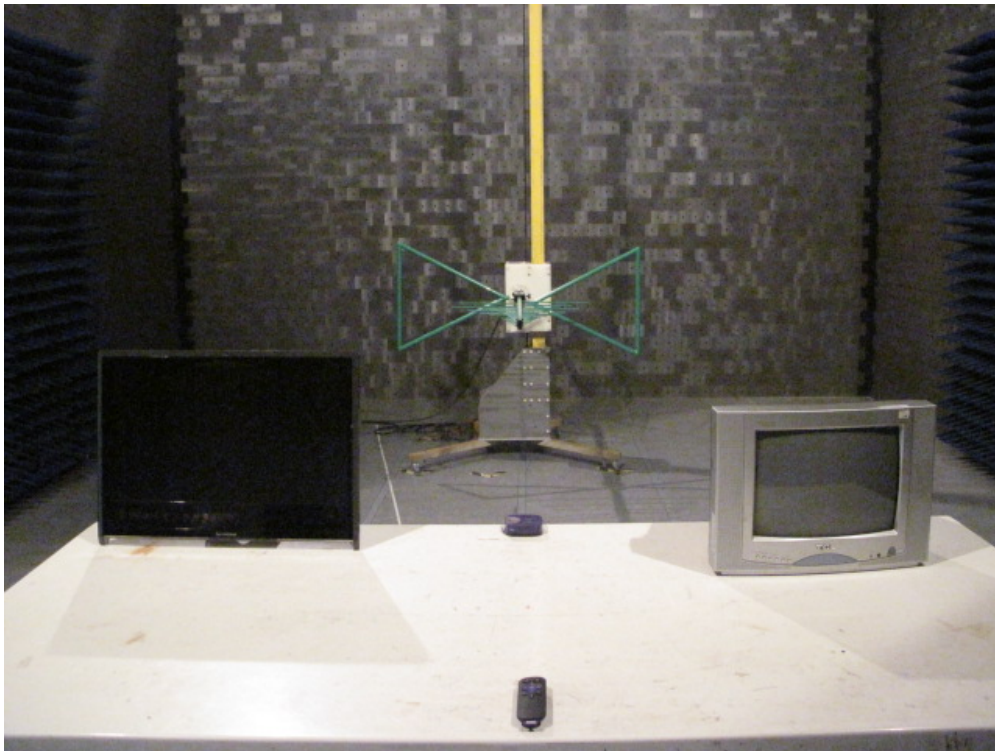

FCC Part15 Subpart C-Test Setup Photograph

Description: Front View of Conducted Emission Test Setup

Description: Back View of Conducted Emission Test Setup

Description : Radiated Emission Test Setup for Below 1GHz

Description : Radiated Emission Test Setup for 1~18GHz

Description : Radiated Emission Test Setup for Above 18GHz