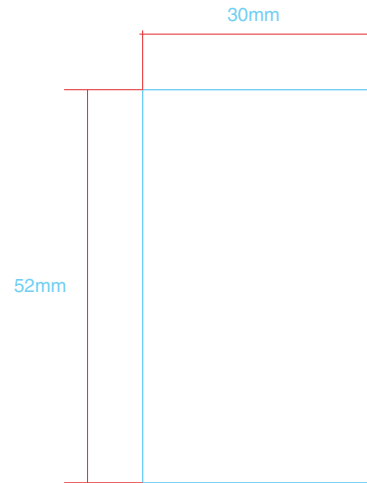

NOTES UNLESS OTHERWISE SPECIFIED

- 1 DO NOT SCALE; ARTWORK PLACEMENT 1:1
- 2 LABEL MATERIAL: MYLAR
- 3 CENTER ARTWORK OVER MID-PLANE 1
- 4 COLOR: PMS BLACK C
- 5 COLOR: PMS 422 C

TYPEFACE: GOTHAM MEDIUM  
SIZE: 4.8 pt

TYPEFACE: GOTHAM MEDIUM  
SIZE: 4 pt