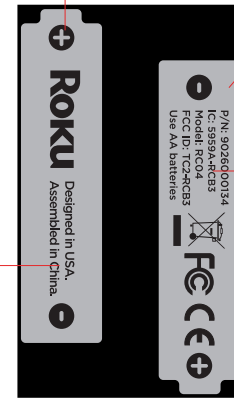

NOTES UNLESS OTHERWISE SPECIFIED

- 1 DO NOT SCALE; ARTWORK PLACEMENT 1:1
- 2 LABEL MATERIAL: MYLAR
- 3 CENTER ARTWORK OVER MID-PLANE 1
- 4 COLOR: PMS BLACK C
- 5 COLOR: PMS 422 C

TYPEFACE: GOTHAM MEDIUM  
SIZE: 4.8 pt

TYPEFACE: GOTHAM MEDIUM  
SIZE: 4 pt