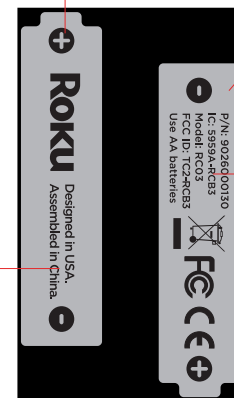

NOTES UNLESS OTHERWISE SPECIFIED

- 1 DO NOT SCALE; ARTWORK PLACEMENT 1:1
- 2 LABEL MATERIAL: MYLAR
- 3 CENTER ARTWORK OVER MID-PLANE 1
- 4 COLOR: PMS BLACK C
- 5 COLOR: PMS 422 C

TYPEFACE: GOTHAM MEDIUM  
SIZE: 4.8 pt

TYPEFACE: GOTHAM MEDIUM  
SIZE: 4 pt