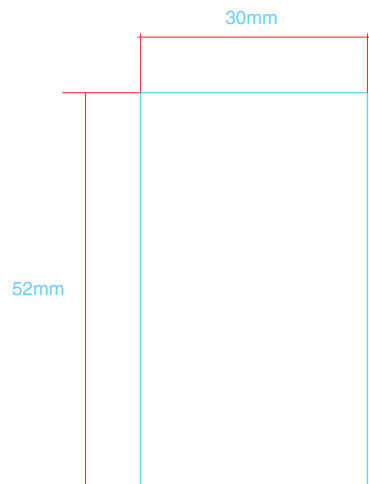

NOTES UNLESS OTHERWISE SPECIFIED

- 1 DO NOT SCALE; ARTWORK PLACEMENT 1:1
- 2 LABEL MATERIAL: MYLAR
- 3 CENTER ARTWORK OVER MID-PLANE 1
- 4 COLOR: PMS BLACK C
- 5 COLOR: PMS 422 C

TYPEFACE: GOTHAM MEDIUM  
SIZE: 4.8 pt

TYPEFACE: GOTHAM MEDIUM  
SIZE: 4 pt