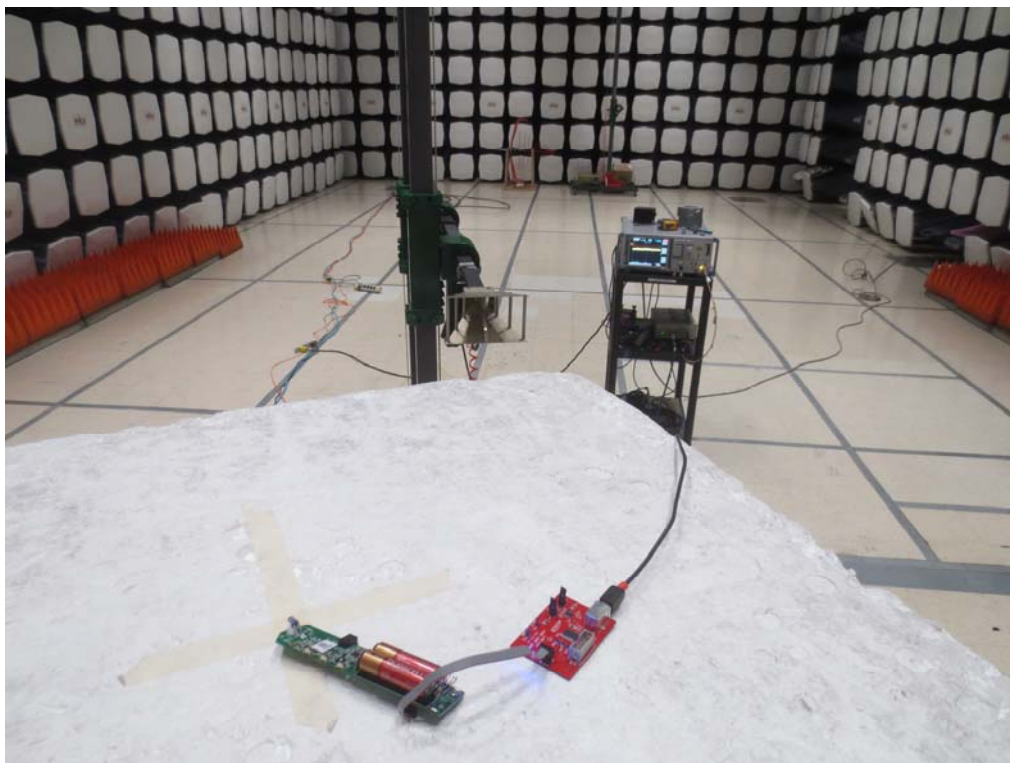

EUT Test Setup Photographs

1.1 Radiated Spurious Emission below 1 GHz Front View

1.2 Radiated Spurious Emission below 1 GHz Rear View

1.3 Radiated Spurious Emission 1-18 GHz Front View

1.4 Radiated Spurious Emission 1-18 GHz Rear View

1.5 Radiated Spurious Emission 18-26.5 GHz Front View

1.6 Radiated Spurious Emission 18-26.5 GHz Rear View

1.7 Radiated Spurious Emission 26.5-40 GHz Front View

1.8 Radiated Spurious Emission 26.5-40 GHz Rear View